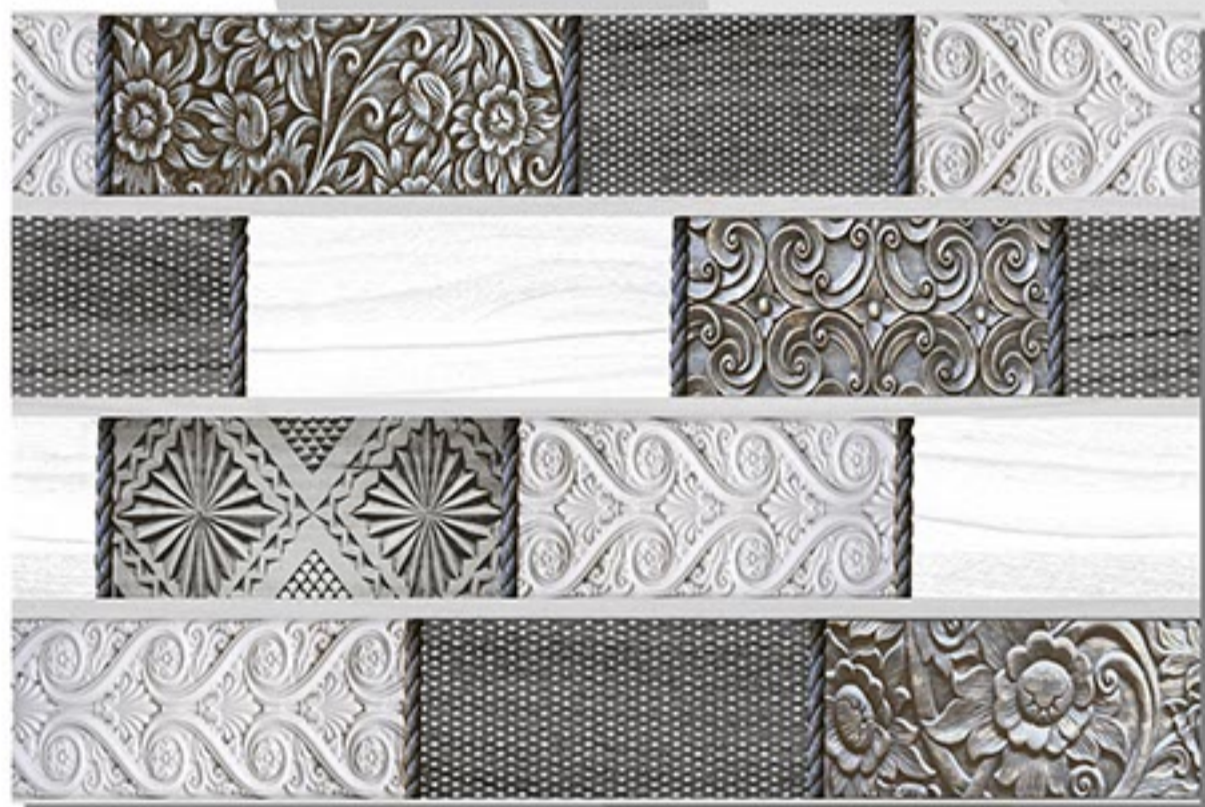

GLOSSY SERIES

300X450mm

NO-392

LT

HL_1

DK