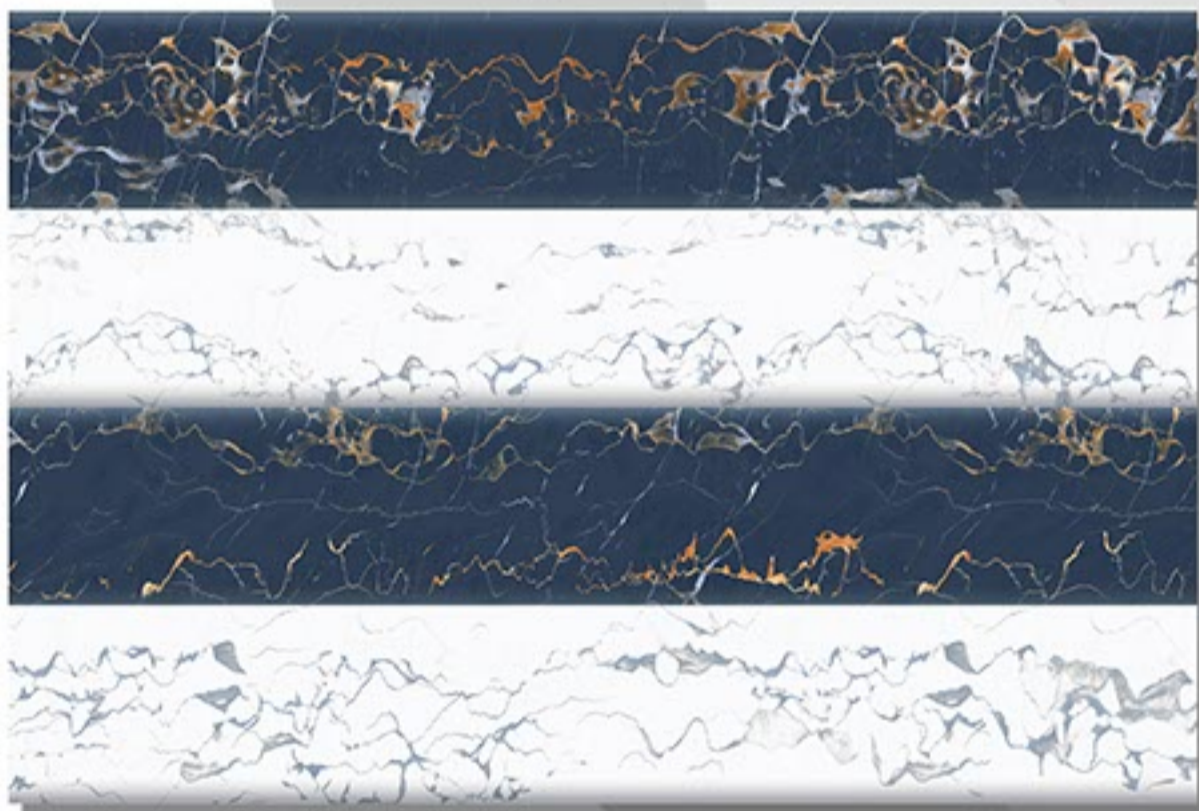

GLOSSY SERIES

300X450mm

NO-1802

HL_1