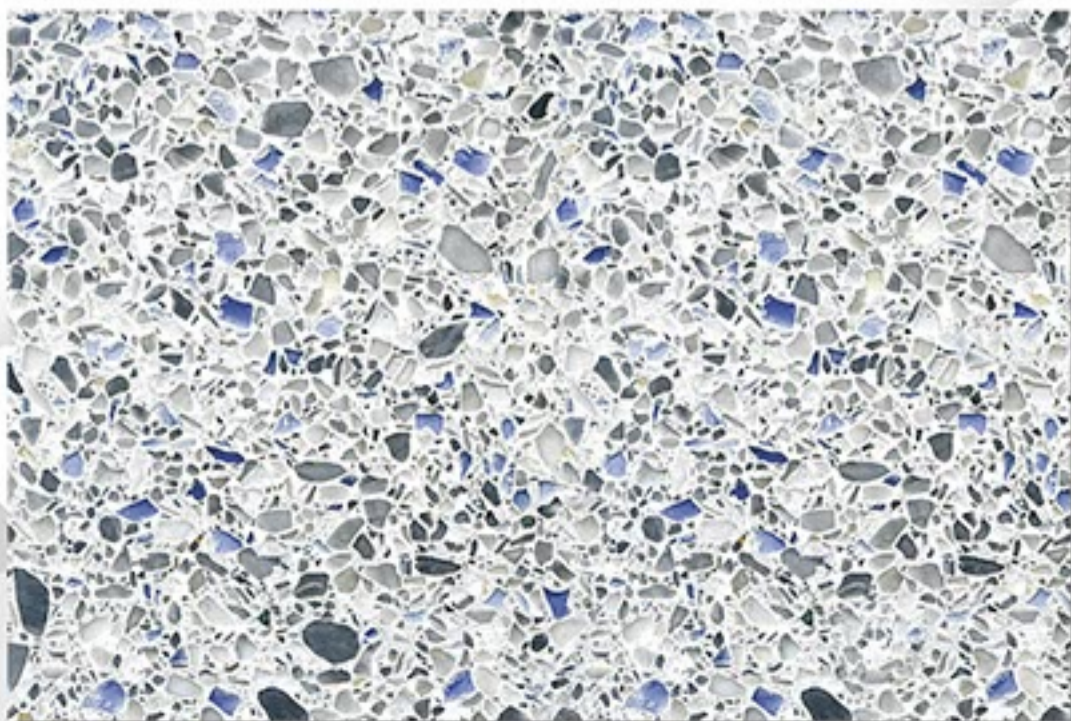

# GLOSSY SERIES

300X450mm

NO-1825

LT

HL\_1

HL\_2

DK