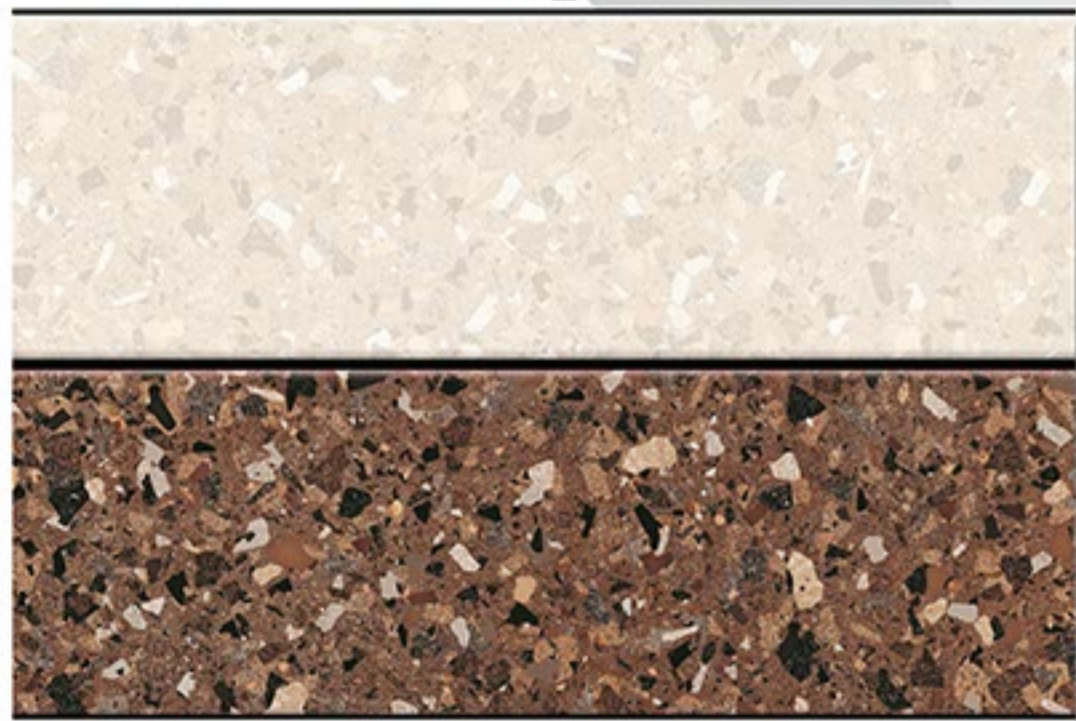

# GLOSSY SERIES

300X450mm

NO-1827

LT

HL\_1

HL\_2

DK