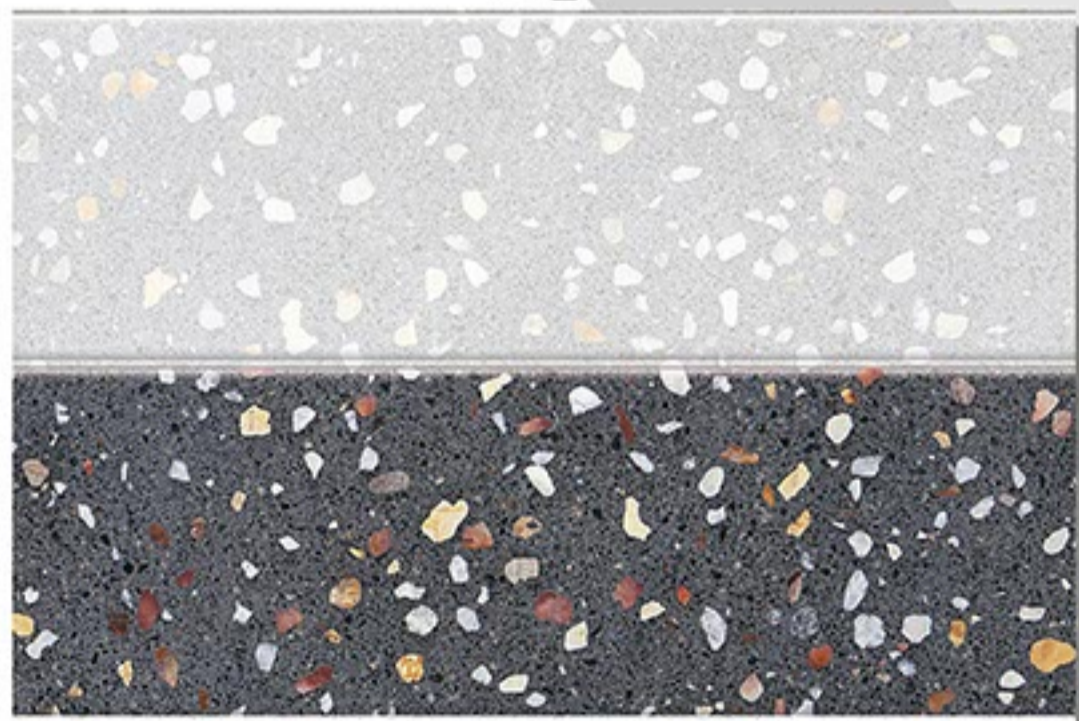

# GLOSSY SERIES

300X450mm

NO-1823

LT

HL\_1

HL\_2

DK