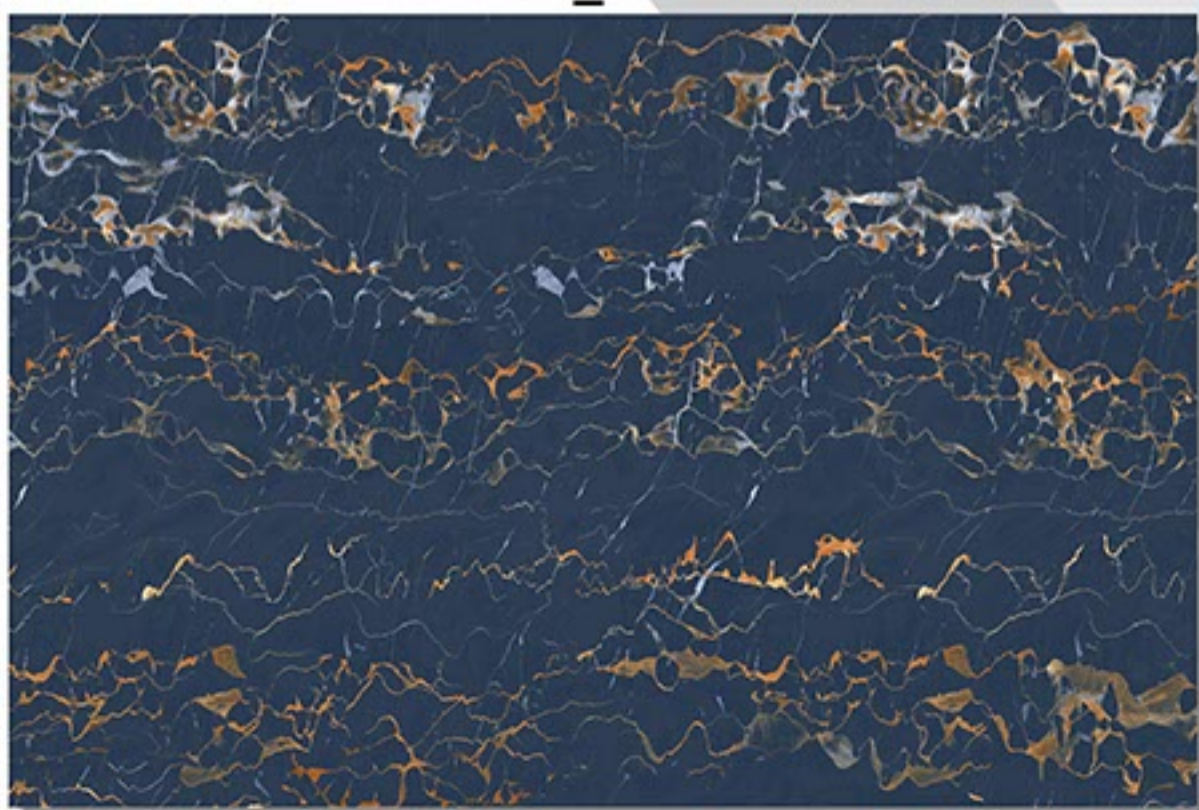

# GLOSSY SERIES

300X450mm

NO-1802

LT

HL\_1

DK