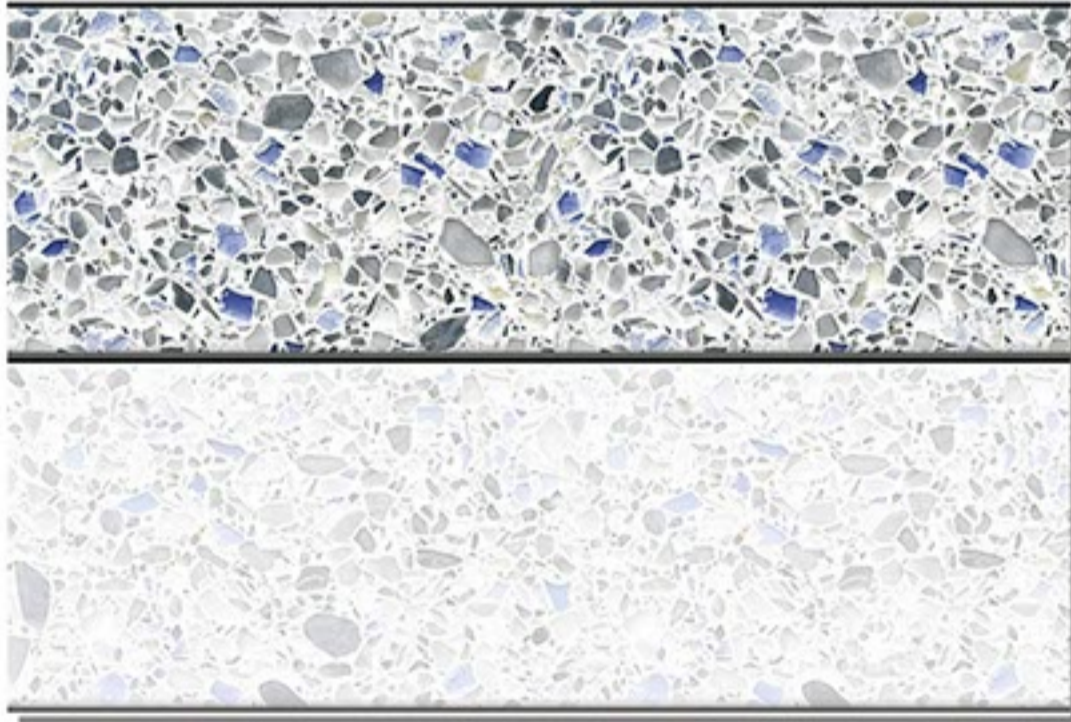

# GLOSSY SERIES

300X450mm

NO-1825

LT

HL\_1

HL\_2

DK