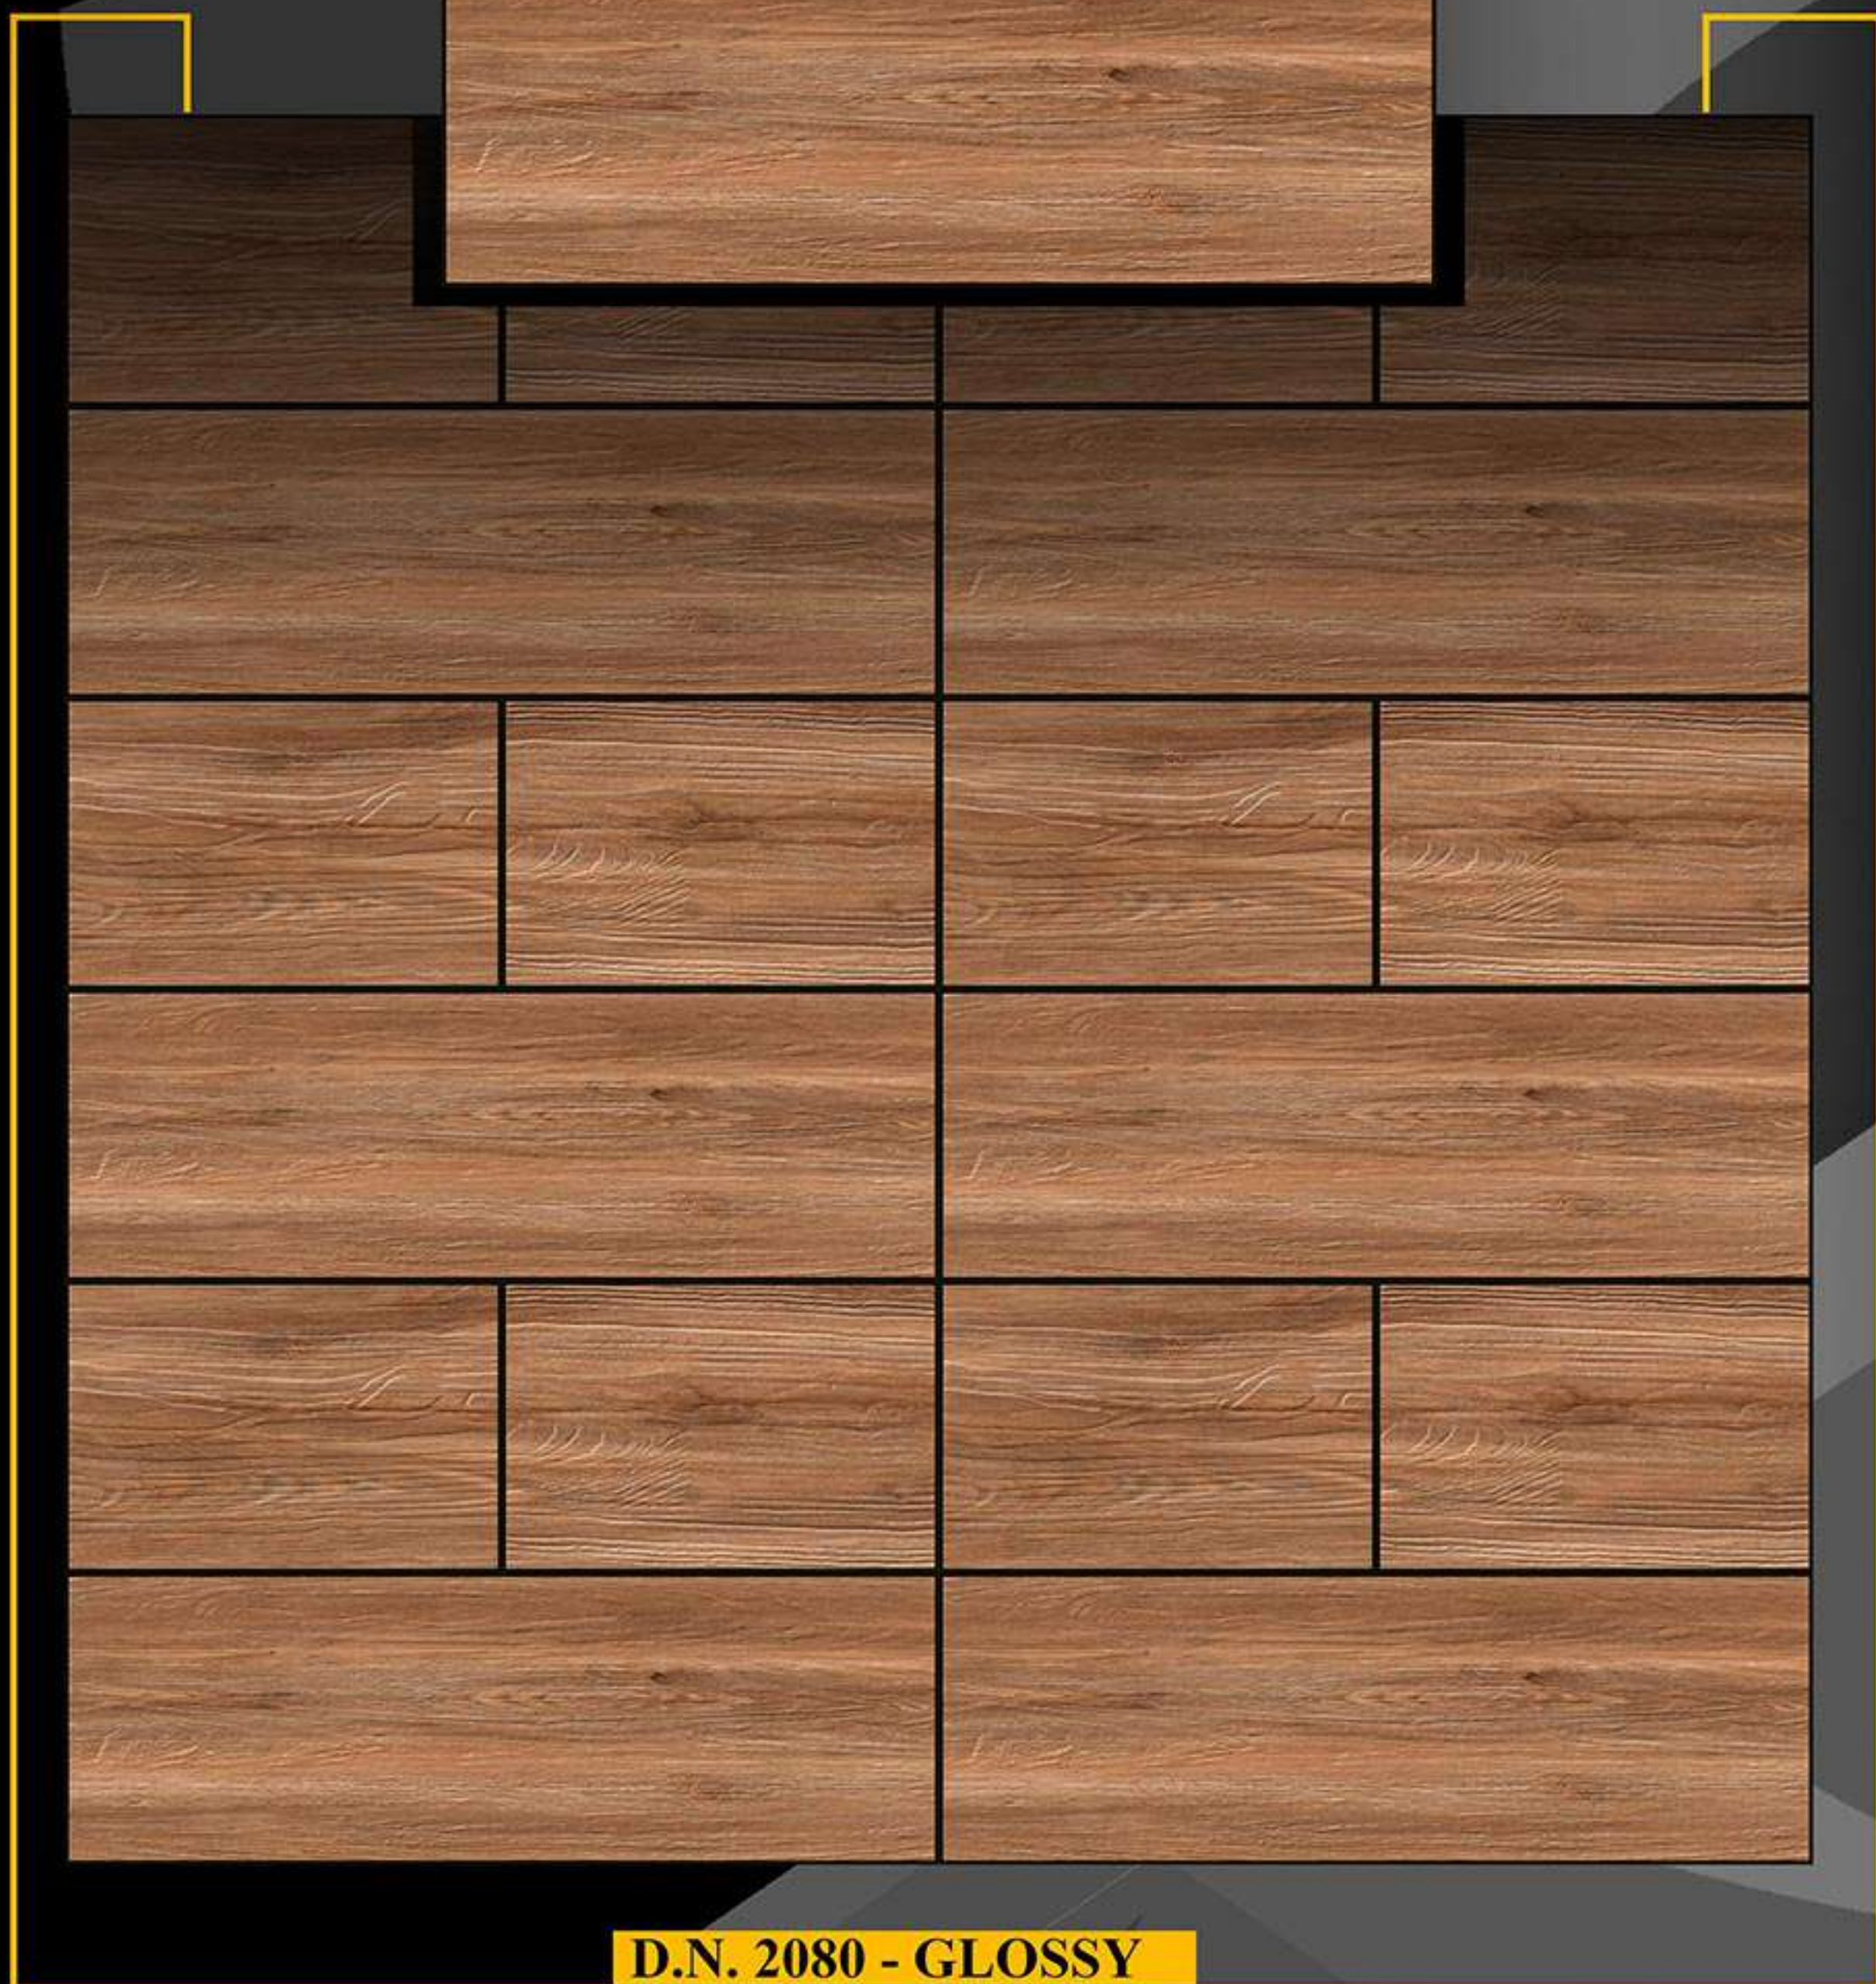

300x450 mm

DIGITAL WALL TILES

ELEVATION SERIES

D.N. 2080 - GLOSSY

D.N. 4080 - MATT