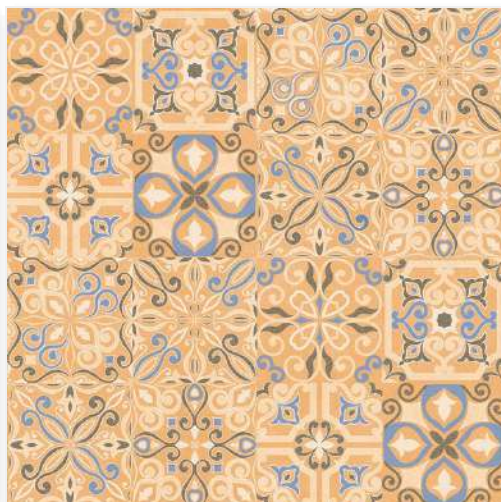

VENTILATED FACADE

FURNITURE PIECES

**24190**

600 X 600 MM | Morrocon Series

24190 Italino Tusk Light

24190 Italino Tusk Decore

24190 Italino Tusk Dark

**24191**