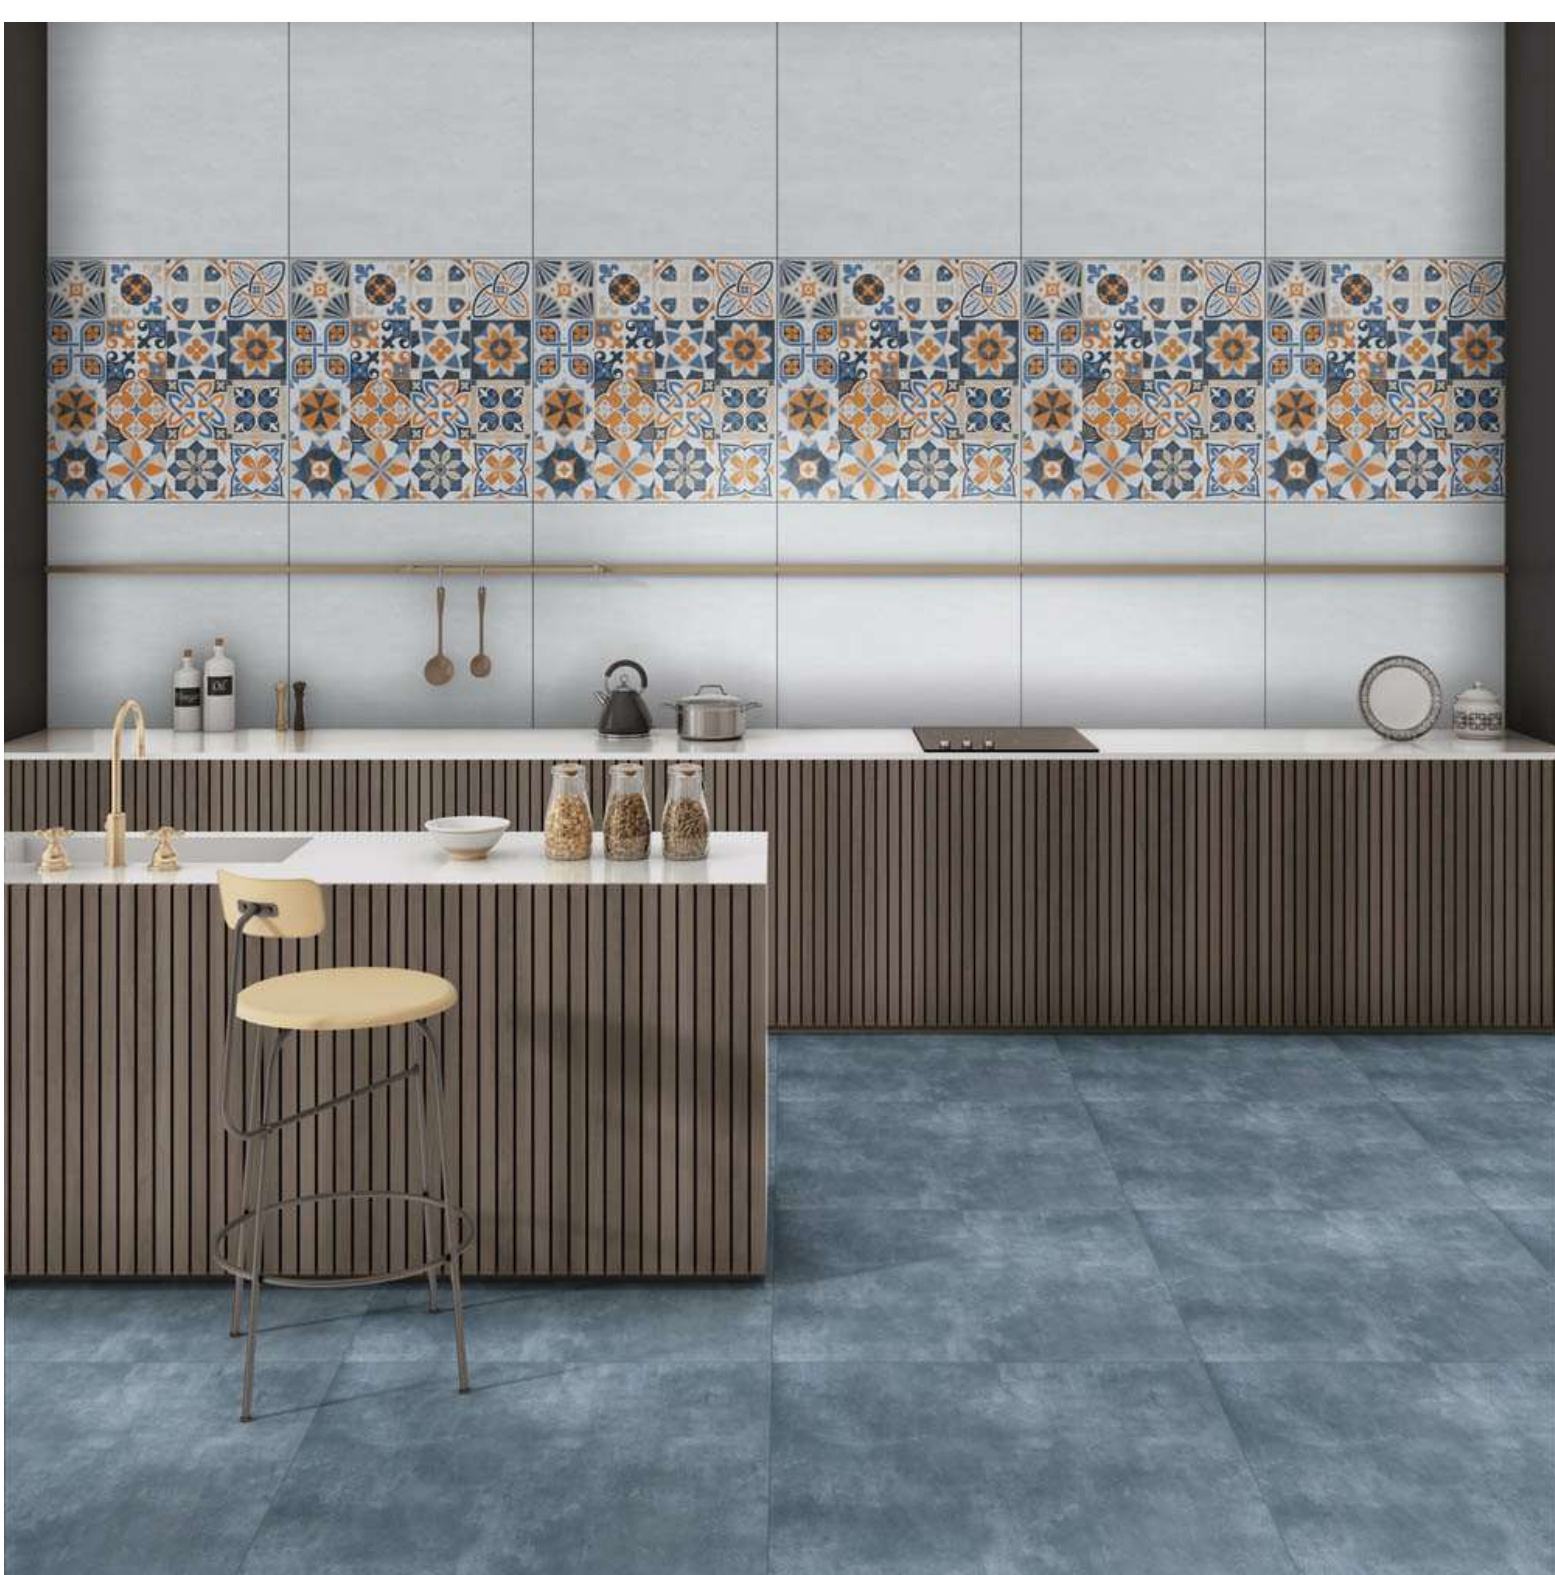

24815

600 X 600 MM | Morrocon Series