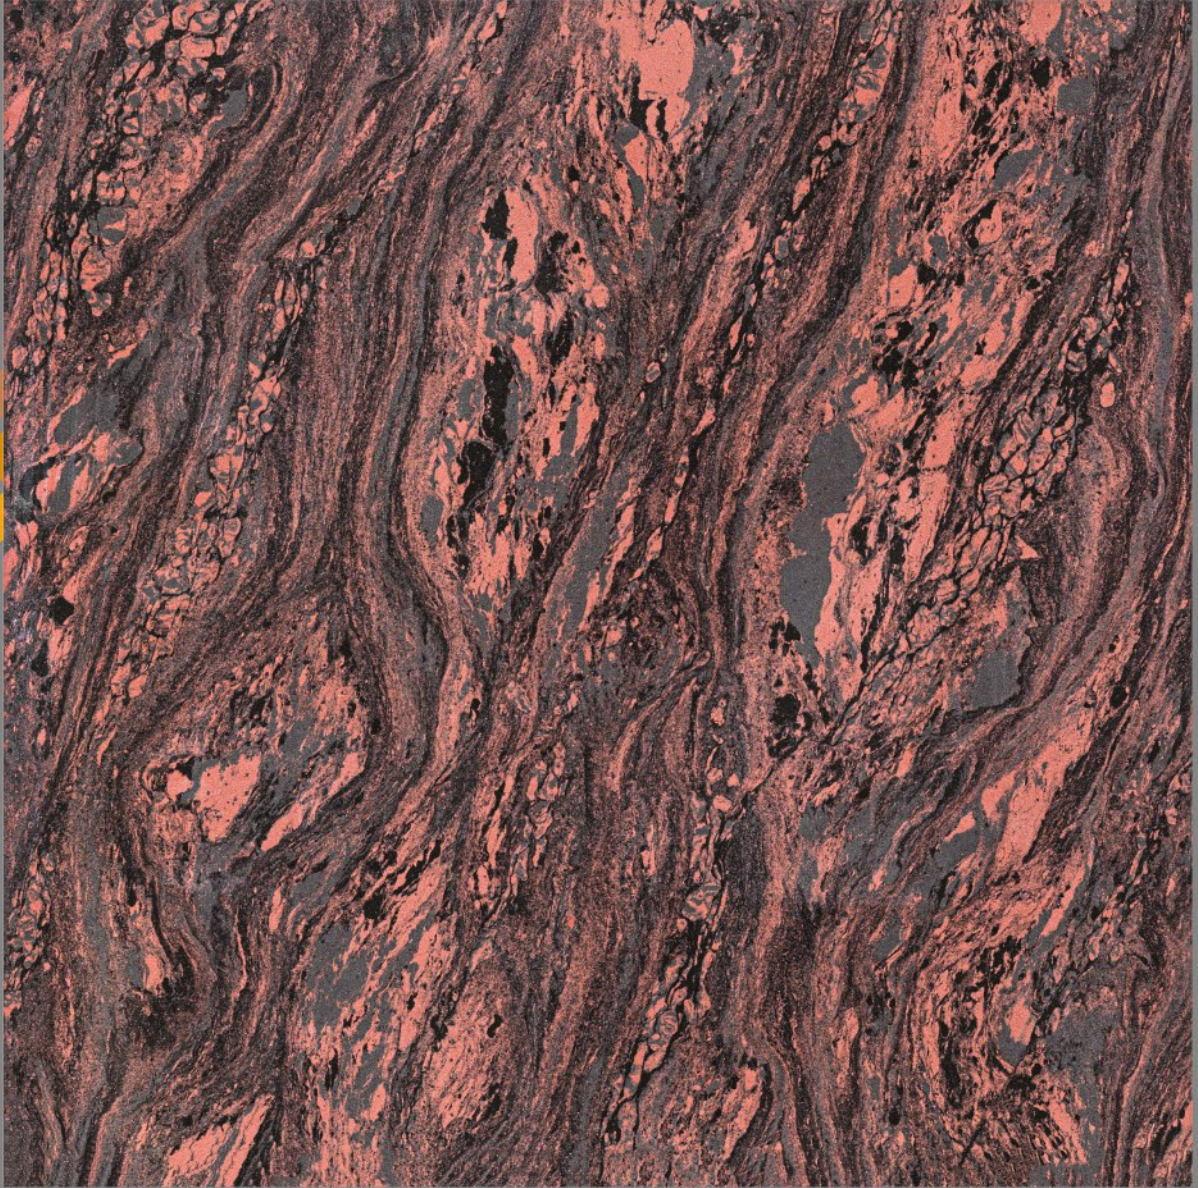

Drega Series

Drega Ruby Red - DK

600x
600mm

Double Charge
Vitrified Tiles