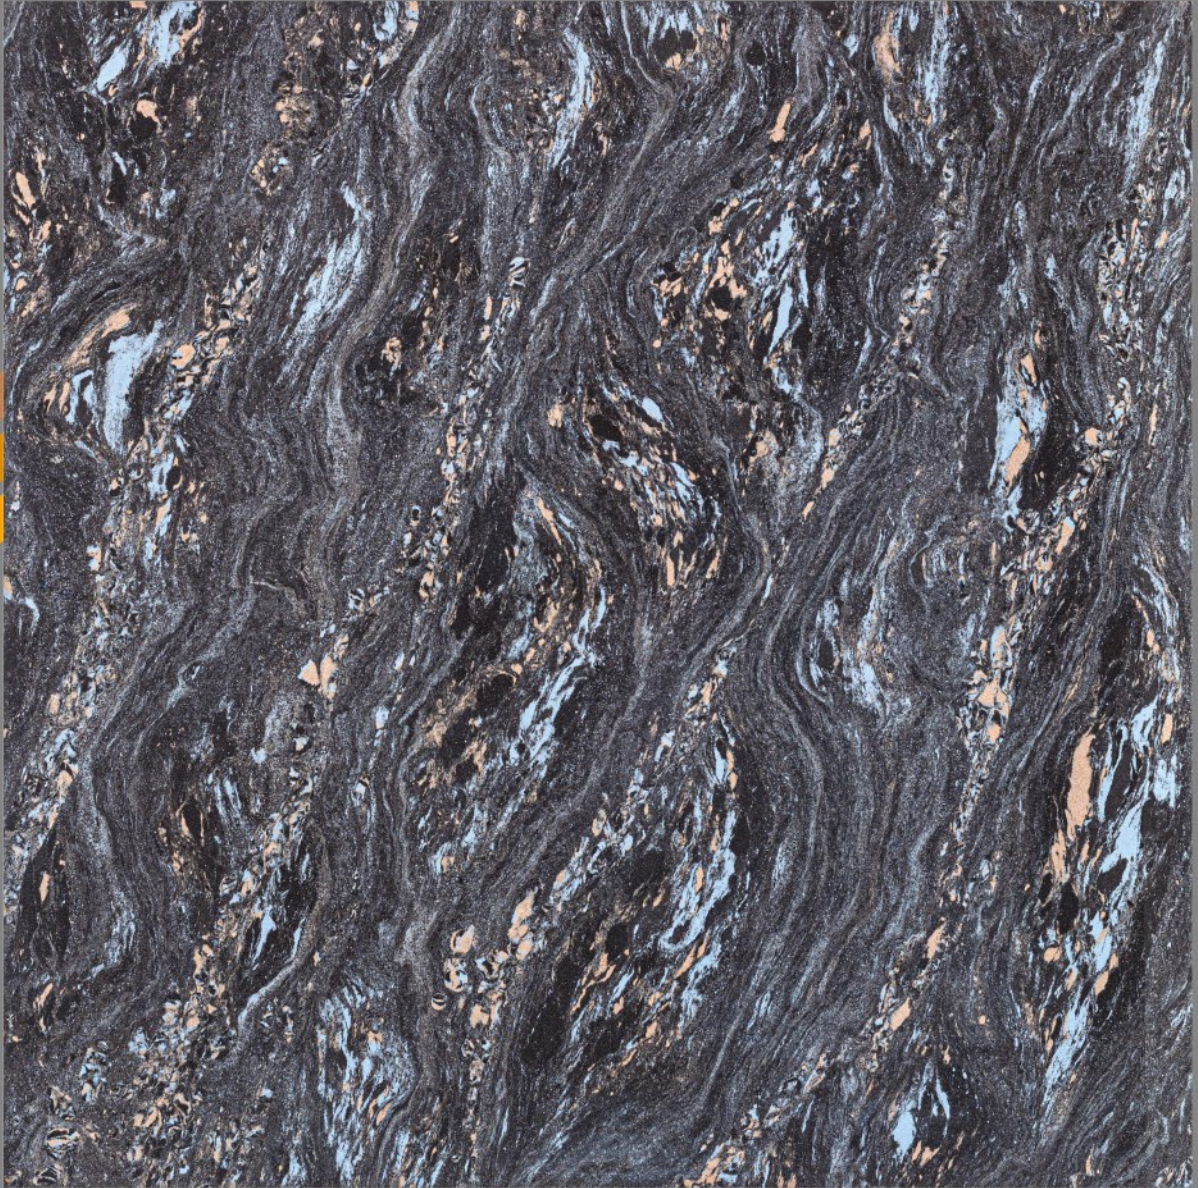

600x
600mm

Double Charge
Vitrified Tiles

Drega Series

Drega Cedar - DK

600x
600mm

Double Charge
Vitrified Tiles

Drega Series

Drega Navy Stone - DK