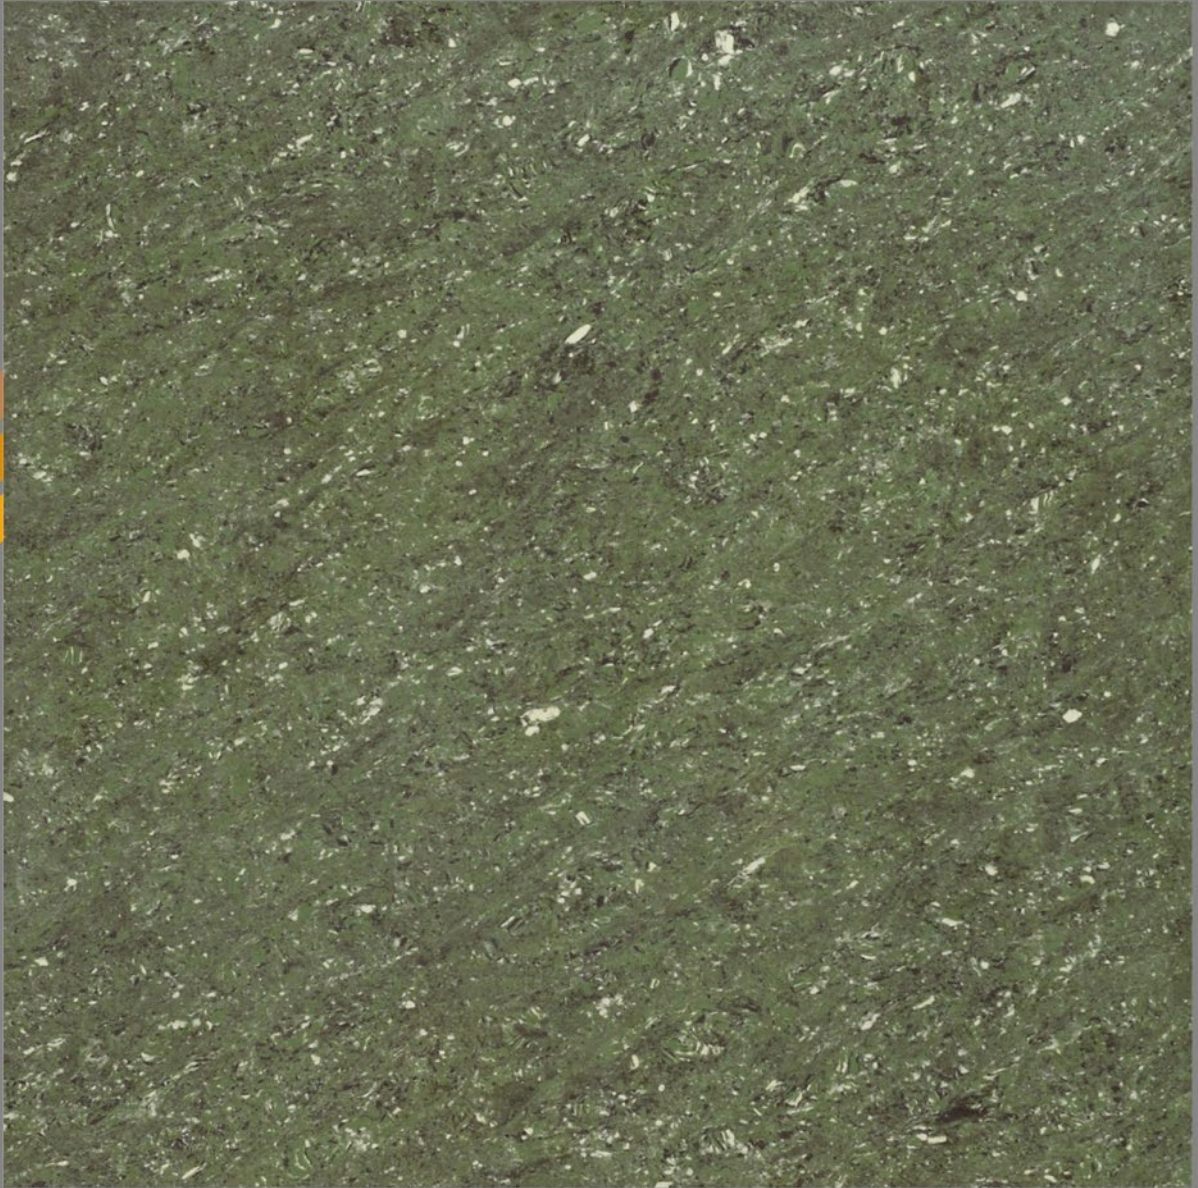

Double Charge
Vitrified Tiles

Gala Series

Gala Slate - DK

600x
600mm

Double Charge
Vitrified Tiles

Gala Series

Gala Green - DK

Double Charge
Vitrified Tiles