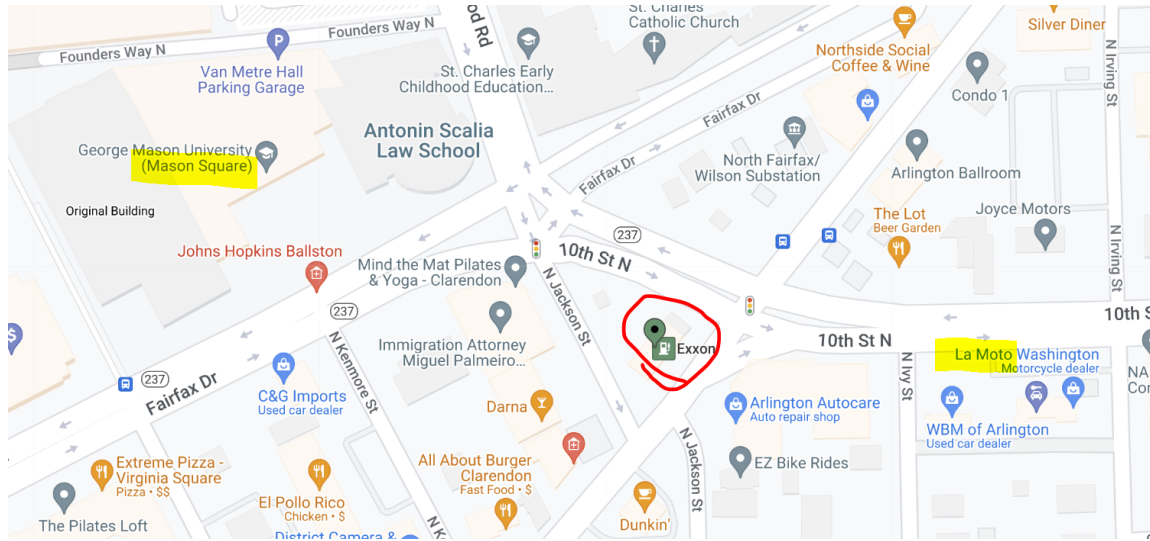

Our return will take us back the parkway into Alexandria's Delray neighborhood where we will stop on the square lined with shops and restaurants before returning to Mason Plaza, along a county road that has existed since the 1750's.

Start/End Location > Mason Plaza, 3351 Fairfax Dr, Arlington, VA 22201

Fuel > There are NO planned gas stops during the ride, please arrive with a full tank. The nearest gas station to the start point is across the street: Exxon, 3299 Wilson Blvd, Arlington, VA 22201

Ride Agenda / Stops

10:00am Start-Point: Mason Plaza, Arlington

10:30 stop at River Farm

11:00am short stop Mount Vernon

11:15am Washington's Distillery

12:30am Lunch on your own, Delray neighborhood in Alexandria