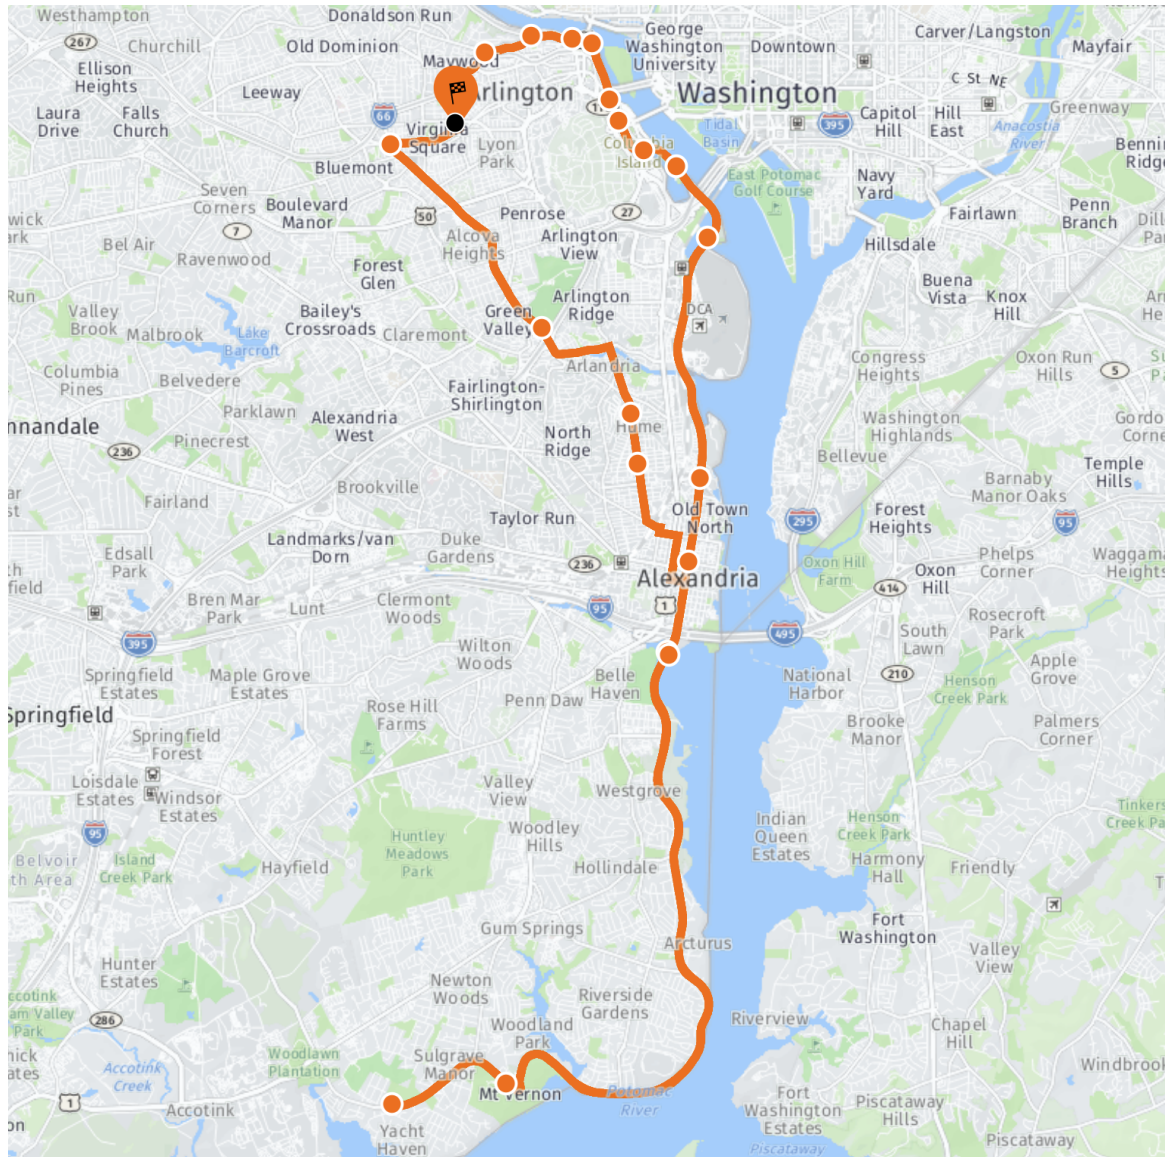

Route link: <https://maps.harley-davidson.com/share/rides/INKNE-2f>

Safety > We will practice safe group riding practices and will review them before the start of the ride. Reckless riding is not tolerated.

Breakdowns > In the event of a breakdown we will pull over to make sure no-one is hurt / in trouble. If the issue creates a total stop for your scooter, please have a backup plan to call your insurance or tow company. The ride will have to continue on to the destination.

Ride Agenda / Stops