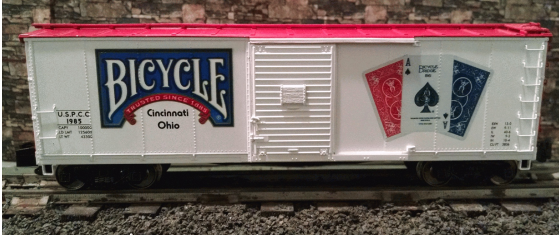

United States Playing Cards Rebuilt Steel Box Cars Order Form

Red Roof Box Car Shown

For over 150 years, Cincinnati, Ohio based United States Playing Card Company has been the leader in production and distribution of premier playing cards and a creator of innovative games folks continue to enjoy. We are proud to offer an exclusive, limited run rebuilt steel box cars featuring the U.S. Playing Card company Bicycle® logo. These unique MTH produced S-gauge cars come in two numbers, one with red roofs and sides and a white body featuring the blue Bicycle® logo. The other numbered car has a blue roof and sides with a white body featuring the red Bicycle® logo. These cars will definitely add a colorful display to anyone's layout. In-stock and ready to treasure and enjoy!

PLEASE
Print!

Quantity	Item	Price
	Red Roof Box Car Numbered #1985 @ \$40.00 ea <input type="checkbox"/> Hi-rail <input type="checkbox"/> Scale	\$
	Blue Roof Box Car Numbered #2019 @ \$40.00 ea <input type="checkbox"/> Hi-rail <input type="checkbox"/> Scale	\$
	SPECIAL: Order both cars for only \$75.00 (plus shipping)! Enter here for special pricing!	\$
Shipping add \$9.00 per car (within USA)		Shipping Total: \$
		TOTAL Train Car Order: \$