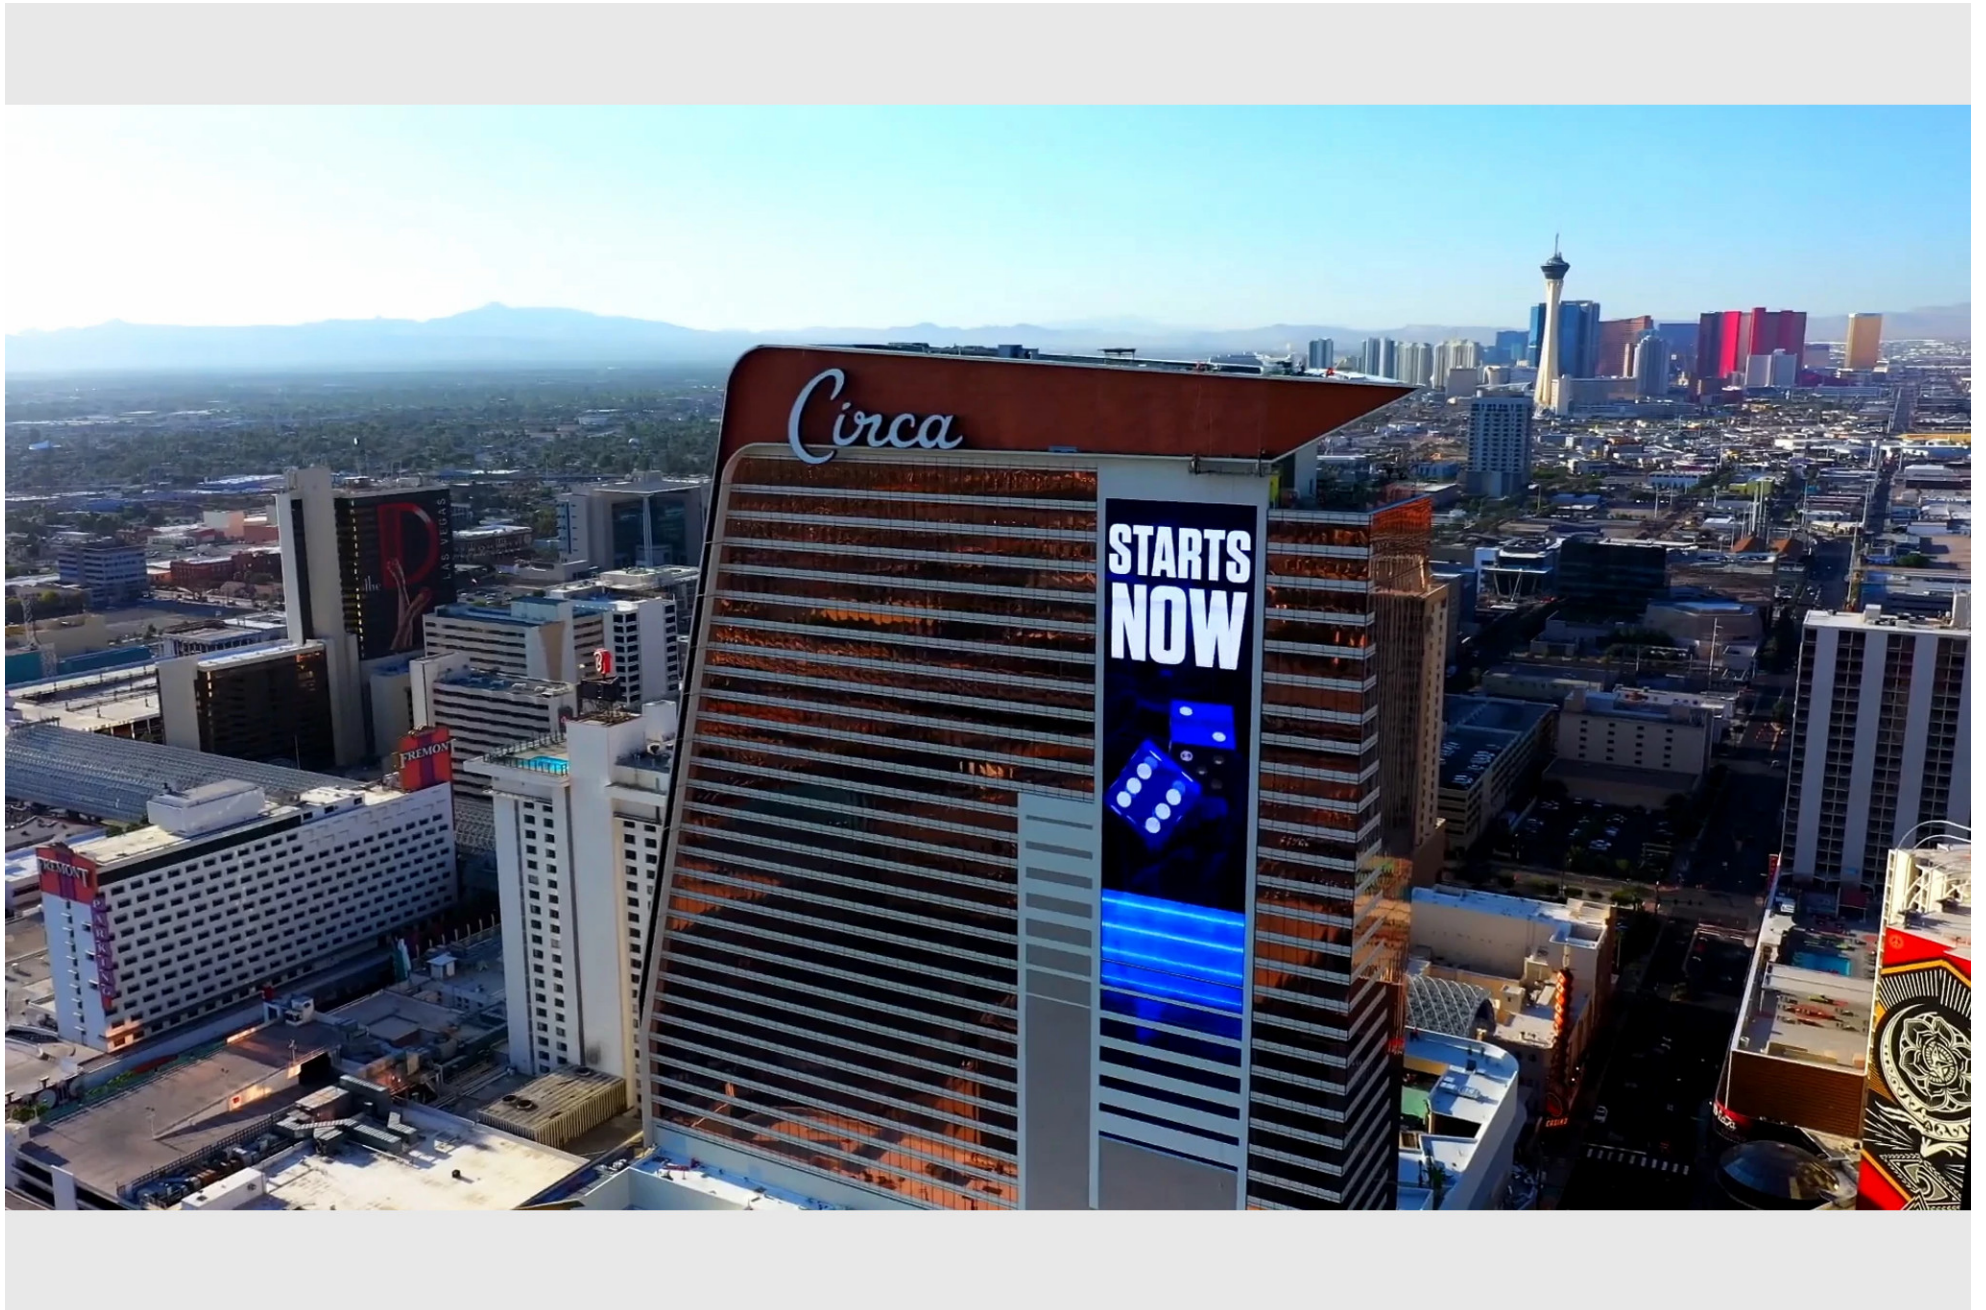

Circa Resort & Casino

Las Vegas, Nevada, United States

Systems in photo: North Facade Display

Level 2 Oddsboard

Product Line	Series	Pixel Spacing	LED Color	Lines & Columns	Approx. Dimensions	Quantity
Message Displays	Video Walls	1.9mm SMD	Full-Color	900 x 1,600	6' 0" x 10' 0" (1.829 m x 3.048 m)	1