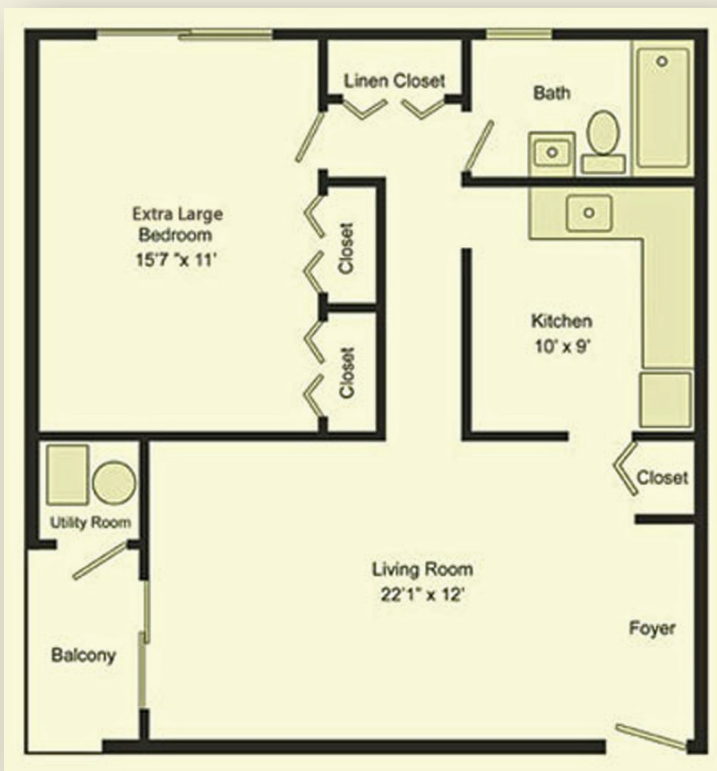

South Shore Apartments

*A comfortable lifestyle by
the lake...*

Starting at \$860 / Month
Water, Sewer, Trash Included

One Bedroom

- *Private Balconies* most units*
- *Individual Climate Control*
- *Plentiful Closet Space*
- *Visitor Intercom System*
- *Community Room*
- *Patio/Sun Deck*
- *Wall-to-Wall Carpeting*
- *Fully Equipped Kitchens*
- *24 Hour Maintenance*
- *Clean Laundries*
- *Picnic Areas/w BBQ Grills*
- *Off-Street Parking*
- *Professional Landscaping*
- *Snow Removal*
- *Non-Smoking Complex*
- *Some Pets Permitted*