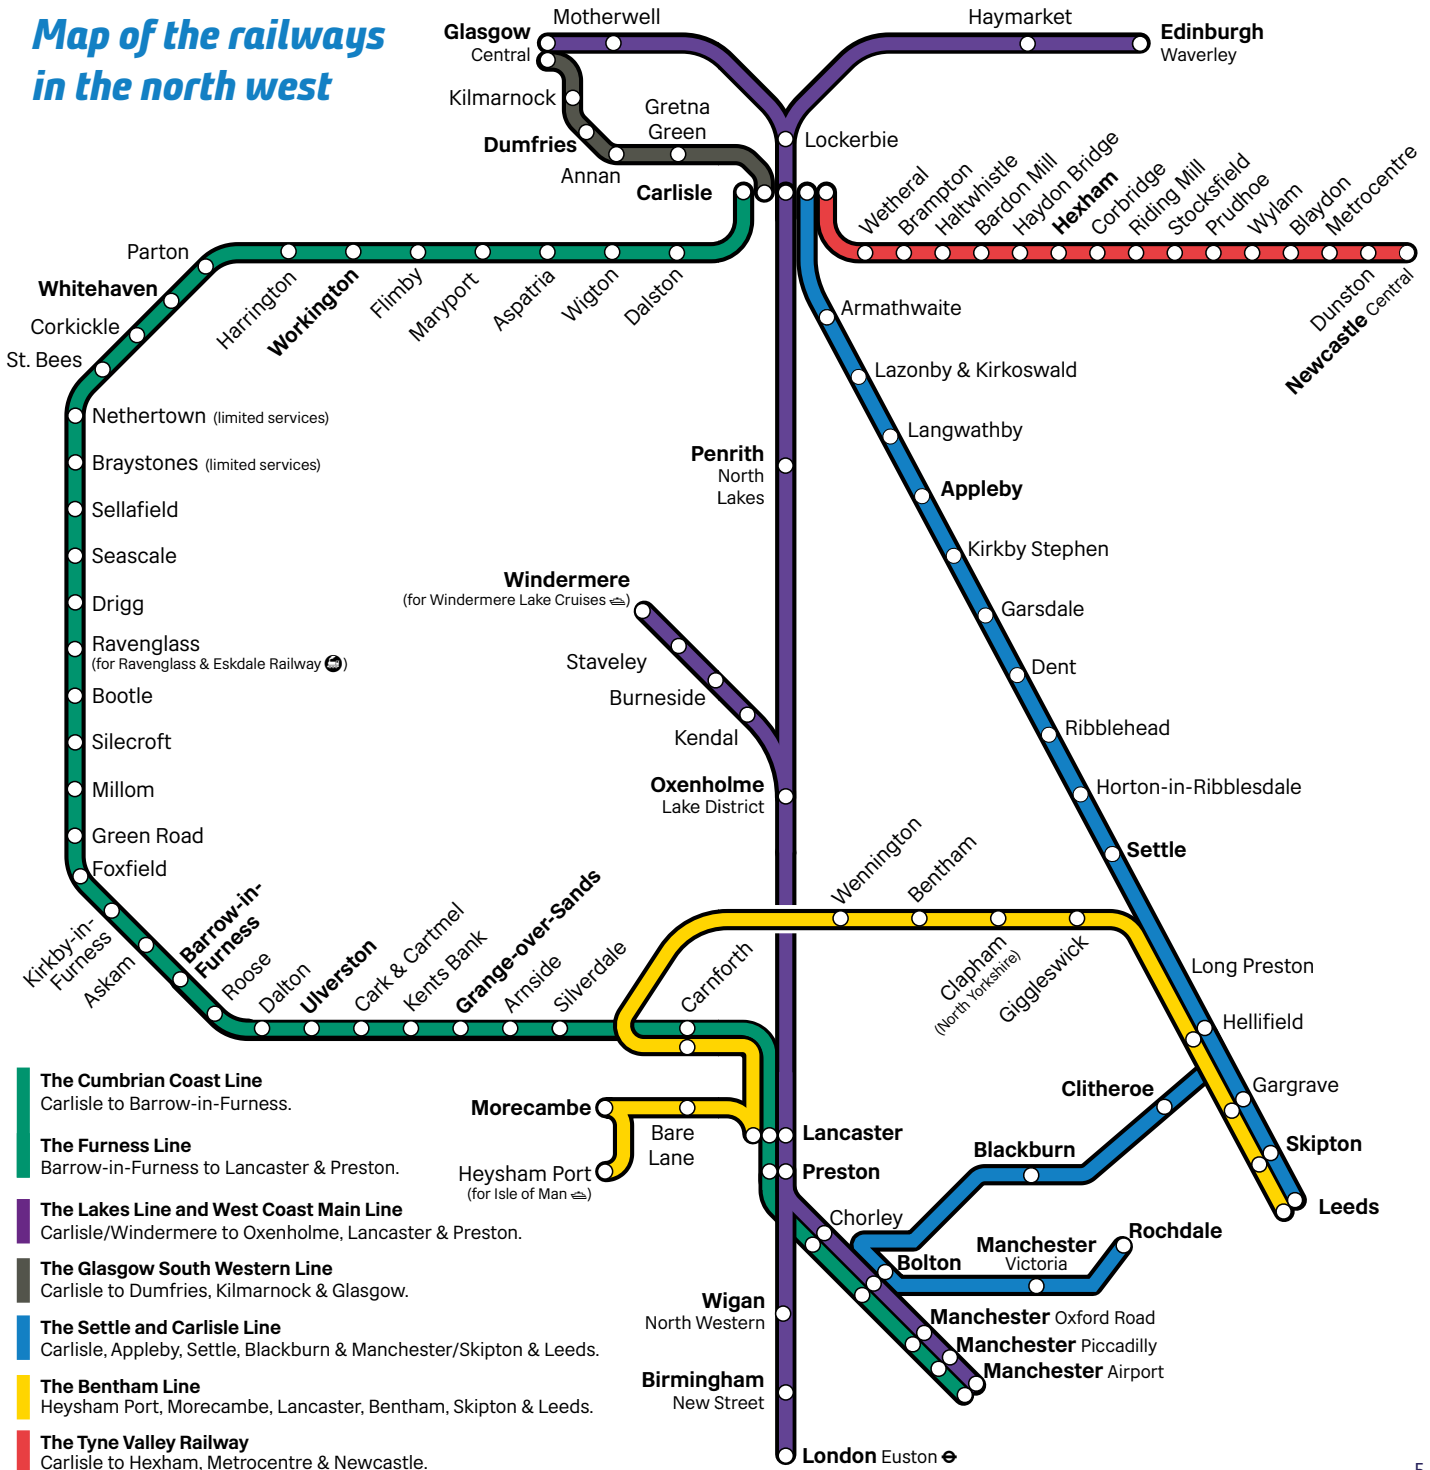

Map of the railways in the north west