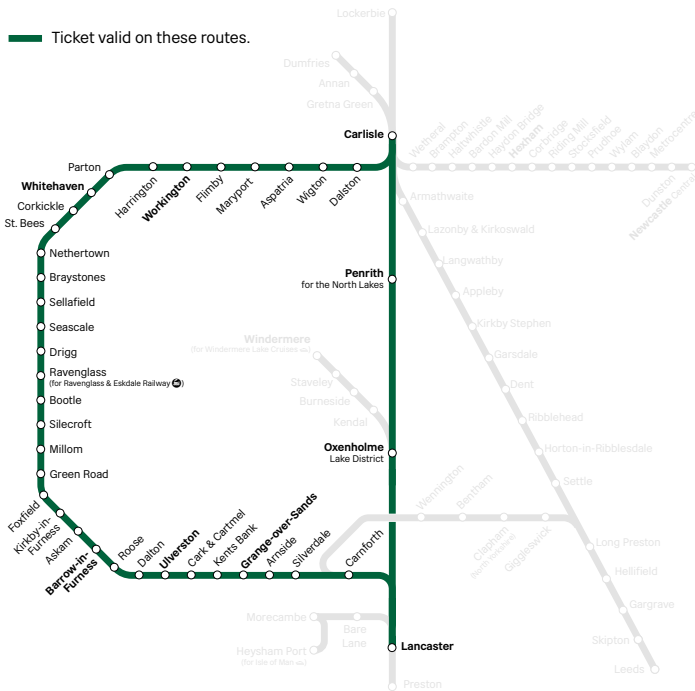

Added value

Lakes Day Rangers also includes travel on Stagecoach bus services in Cumbria (except school buses), including travel to/from Lancaster on service 555.

Tickets - Rovers and Rangers

Cumbria Round Robin Ranger

Take the train in either direction on this circular tour of Cumbria, taking in the Cumbrian Coast, Furness line and the West Coast main line.

An exciting day out with plenty of places to explore, including the Border city of Carlisle, Georgian Whitehaven on the coast, the red-rose city of Lancaster and the market town of Penrith in the Eden Valley, and don't forget the Laurel and Hardy museum in Ulverston!