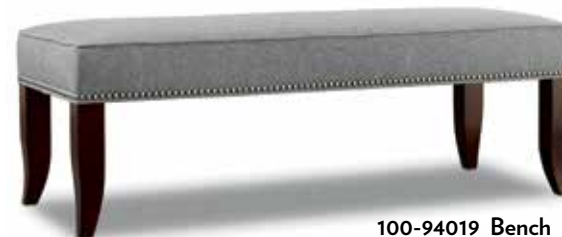

100-94019 Bench
54W 20D 20H
(137 x 51 x 51 cm)