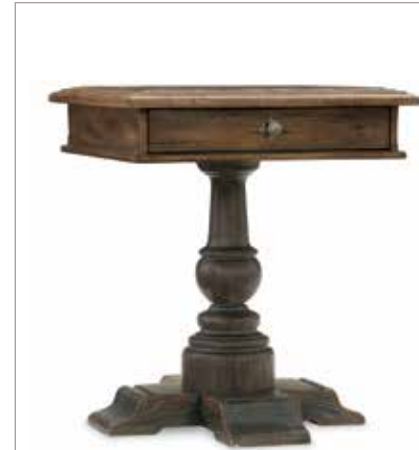

HILL COUNTRY

For more information on Hill Country items please see index on page 108.

5960-90015-MULTI
Kirby Bedside Table
26W x 26D x 29 3/4H