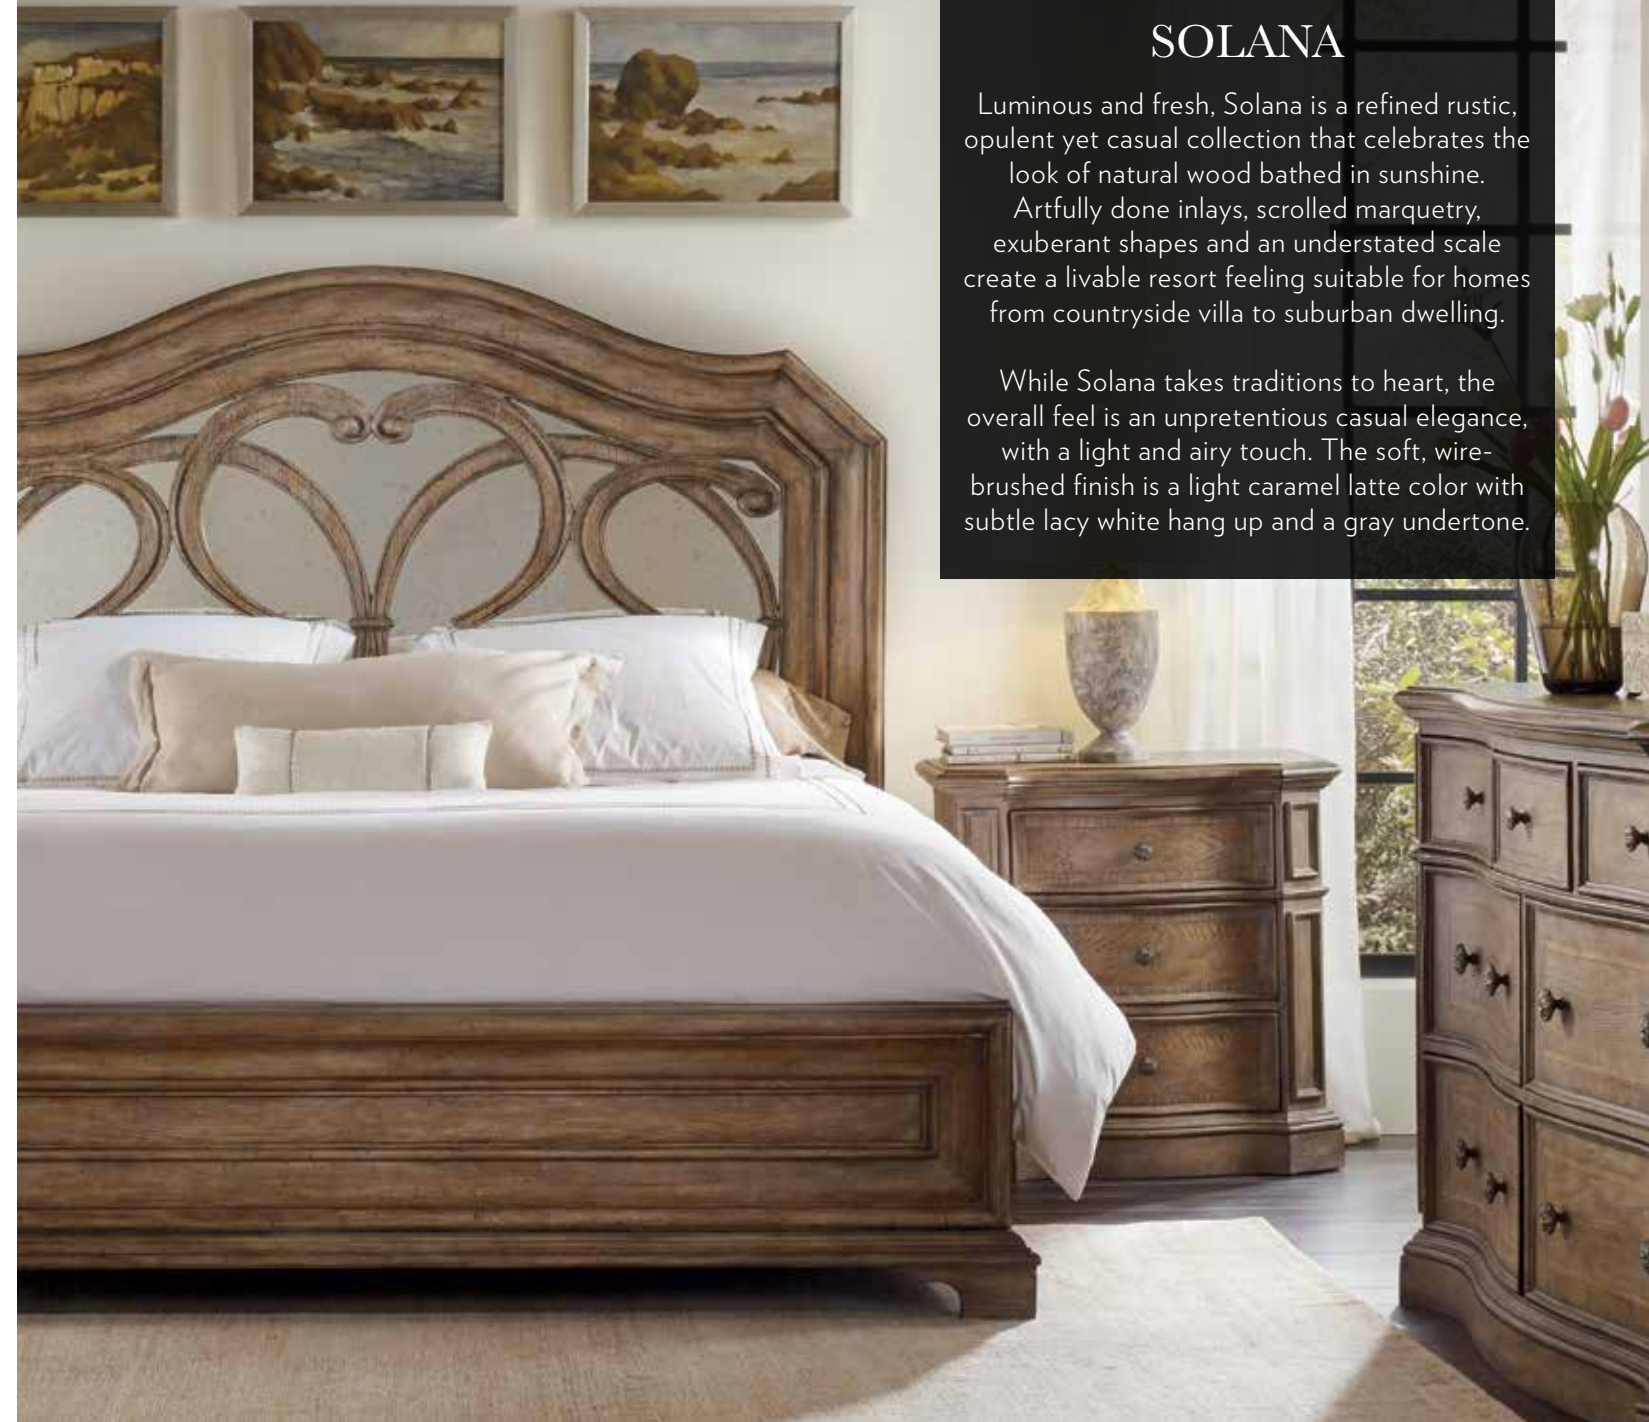

SOLANA

Luminous and fresh, Solana is a refined rustic, opulent yet casual collection that celebrates the look of natural wood bathed in sunshine. Artfully done inlays, scrolled marquetry, exuberant shapes and an understated scale create a livable resort feeling suitable for homes from countryside villa to suburban dwelling.

While Solana takes traditions to heart, the overall feel is an unpretentious casual elegance, with a light and airy touch. The soft, wire-brushed finish is a light caramel latte color with subtle lacy white hang up and a gray undertone.