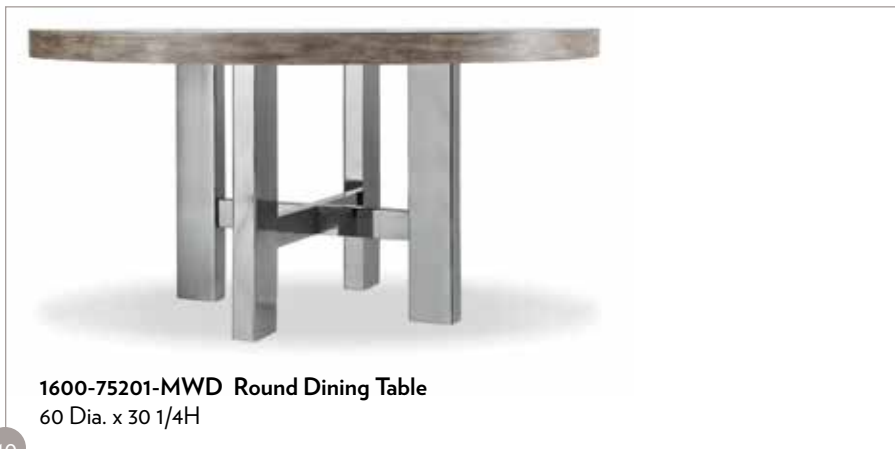

1600-75211-MWD Round Dining Table
72 Dia. x 30 1/4H

1600-75201-MWD Round Dining Table
60 Dia. x 30 1/4H