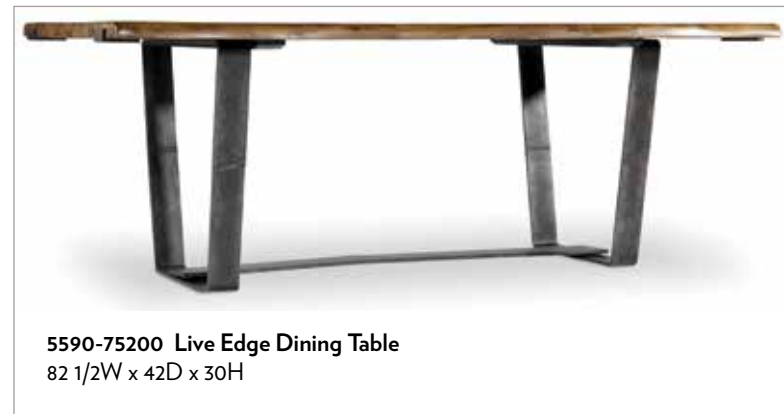

5490-75200-DKW Live Edge Rectangle Dining Table
82W x 42D x 30H