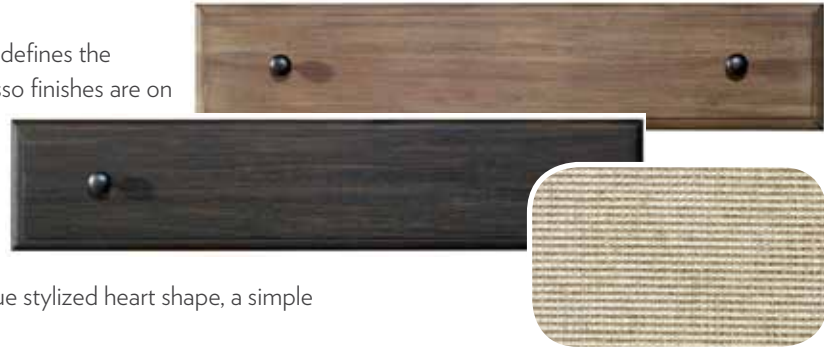

CORSICA

A wire-brushed, artisan finish with a reclaimed character defines the Corsica collection. Both the light natural and dark espresso finishes are on exotic and beautiful Acacia wood, known for its rustic charm, tactile hand, knots and color variations in serene organic hues of gray, rose and natural.

Corsica's custom-designed, burnished bronze hardware includes a classic swing bail pull, a drop bail with an anique stylized heart shape, a simple knob and a key inspired by an antique latch key.

5180-75206 Rectangle Pedestal Dining Table
78W x 44D x 30 3/4H