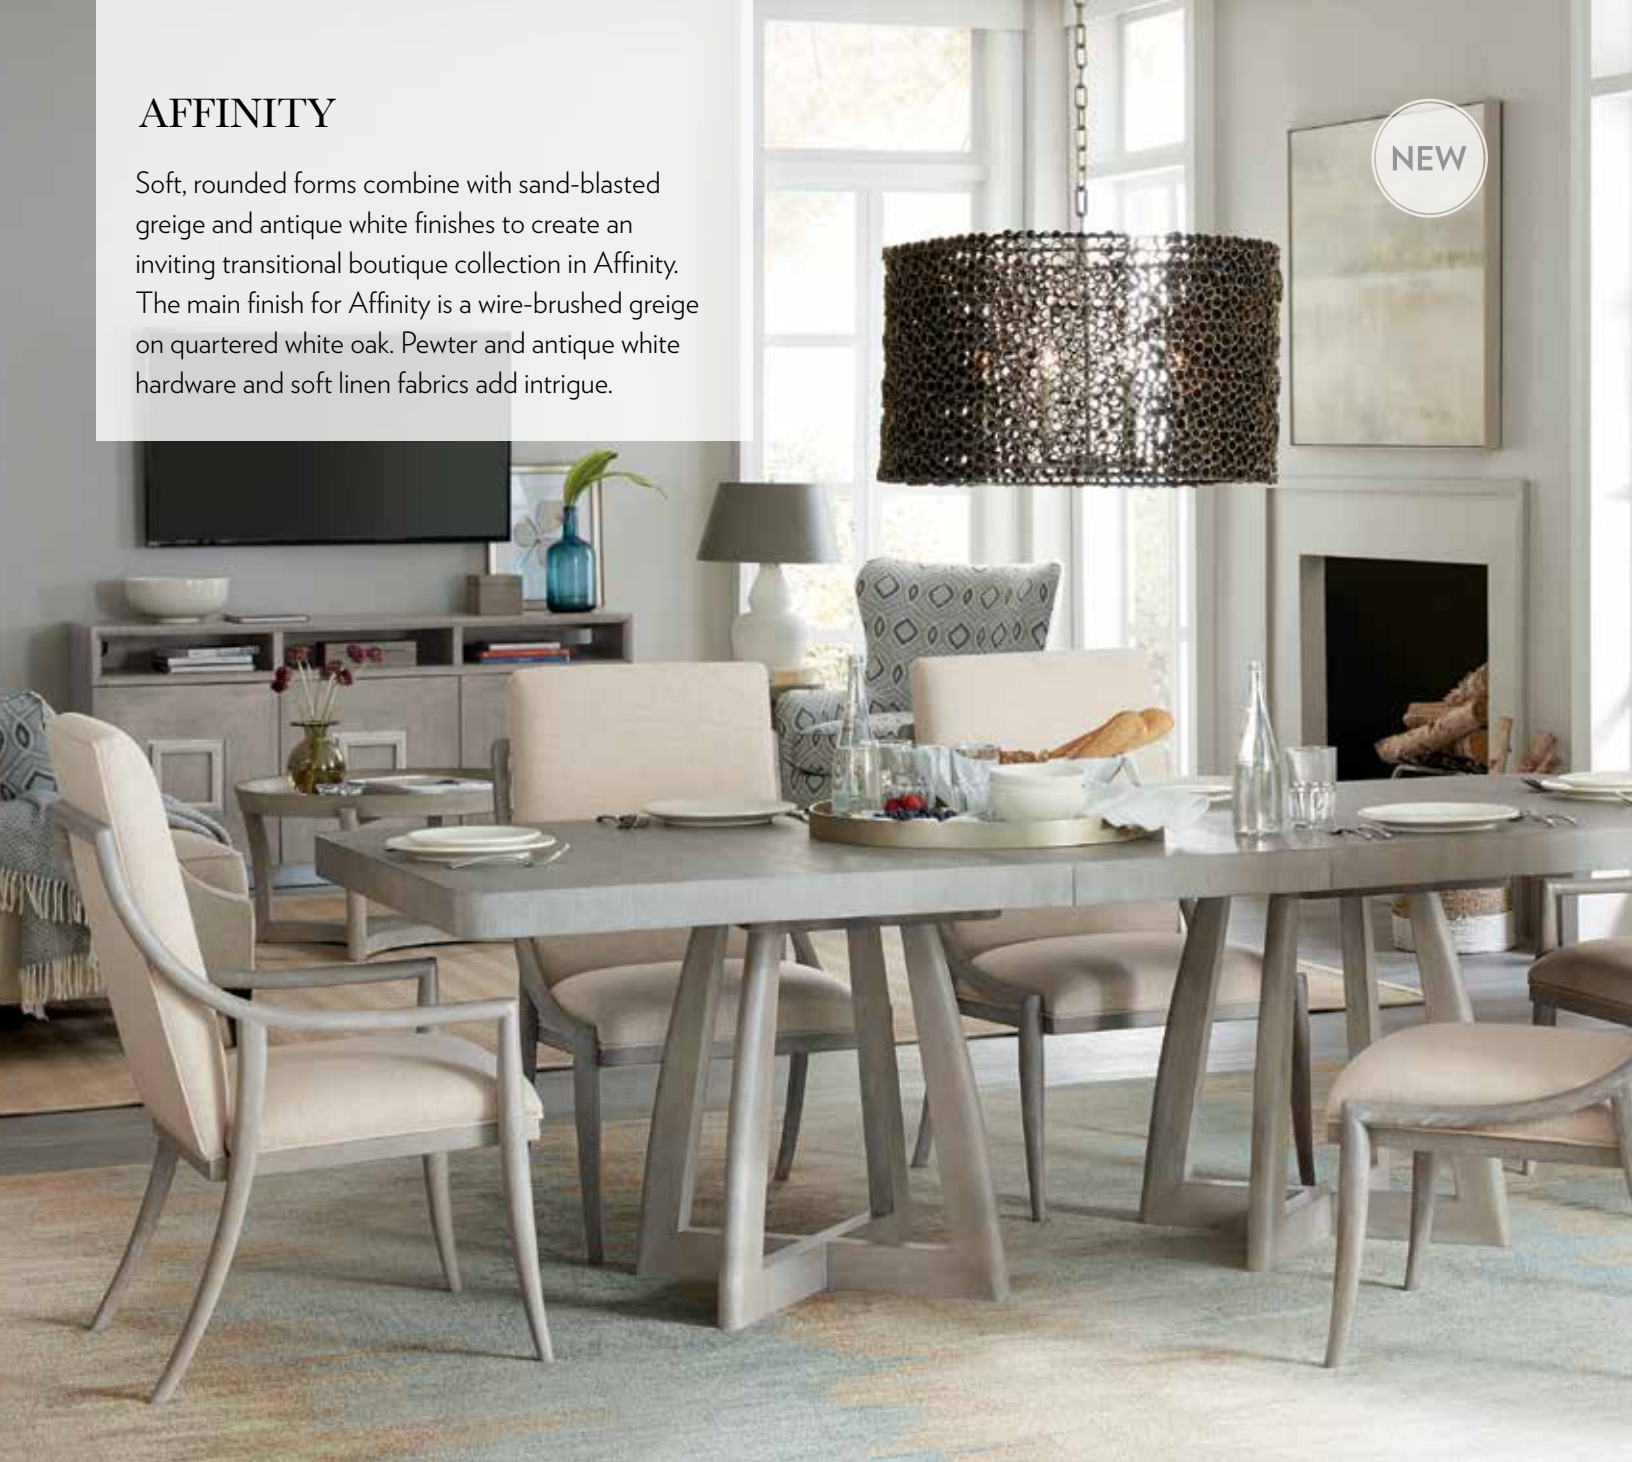

AFFINITY

Soft, rounded forms combine with sand-blasted greige and antique white finishes to create an inviting transitional boutique collection in Affinity. The main finish for Affinity is a wire-brushed greige on quartered white oak. Pewter and antique white hardware and soft linen fabrics add intrigue.

NEW