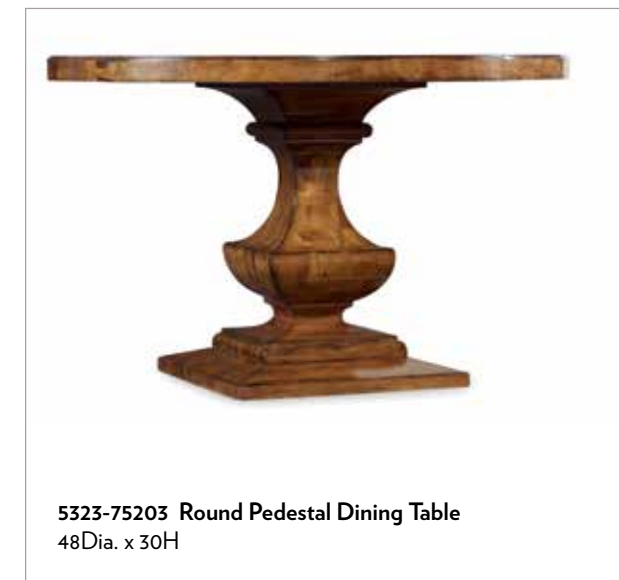

5323-75200 Rectangle Dining Table
78W x 44D x 30H

5323-75206 Round Pedestal Dining Table
60 Dia. x 30H

5323-75203 Round Pedestal Dining Table
48Dia. x 30H