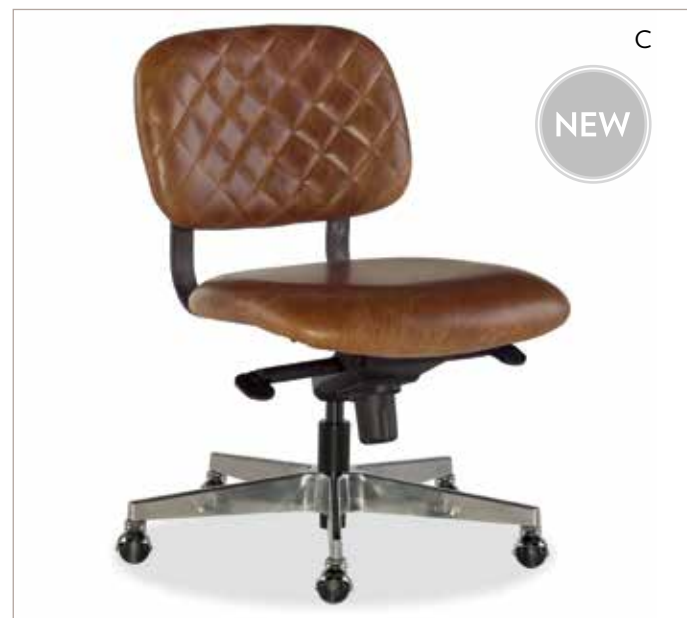

I. EC596-010 Daisy Home Office Chair

Geneva Natural Fabric
29W x 31 1/2D x 41 1/2H
Seat Width: 20 Seat Depth: 21 1/2
Seat Height: 19 - 21
Arm Height: 24 1/2 - 26 1/2