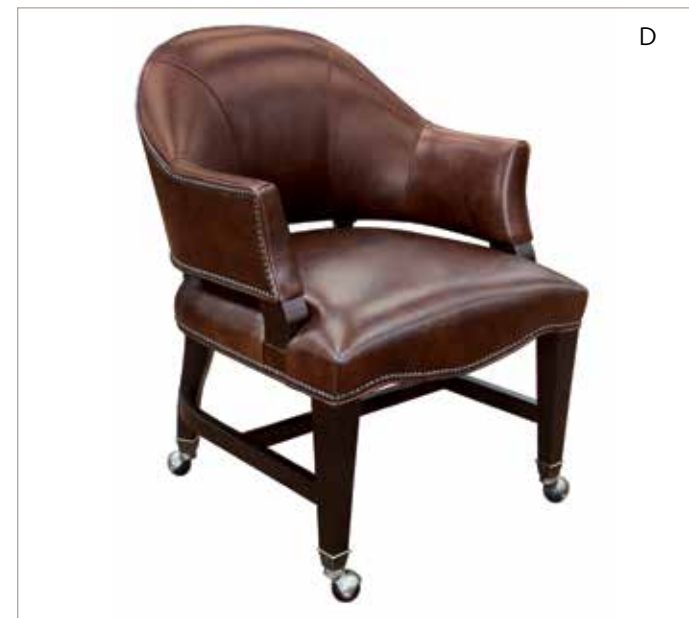

game chairs

D. **GC100-086 Joker Game Chair**

Isadora Nut
25 1/2W x 28D x 34H
Seat Width: 19 Seat Depth: 20 1/2
Seat Height: 19 1/2 Arm Height: 26