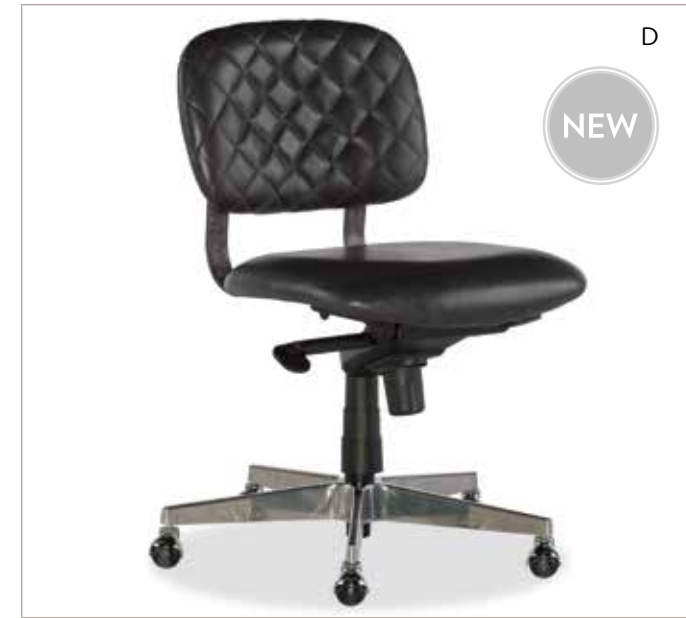

I. EC596-010 Daisy Home Office Chair

Geneva Natural Fabric
29W x 31 1/2D x 41 1/2H
Seat Width: 20 Seat Depth: 21 1/2
Seat Height: 19 - 21
Arm Height: 24 1/2 - 26 1/2