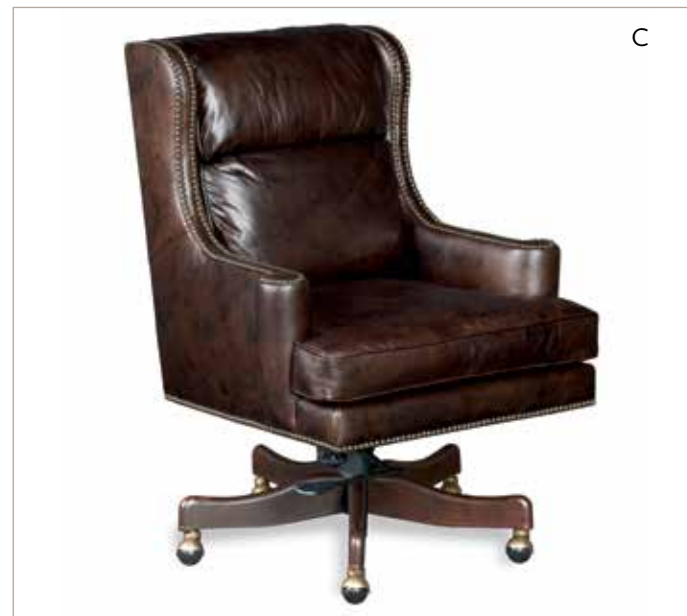

A. EC448-010 Katherine Executive Swivel Tilt Chair

Larkin Oat Fabric
25W x 31 1/2D x 44H
Seat Width: 18 Seat Depth: 20
Seat Height: 19 - 20 1/2
Arm Height: 25 - 26 1/2

B. EC448-087 Katherine Executive Swivel Tilt Chair

Kingston Eden with Dark Brindle HOH
25W x 31 1/2D x 44H
Seat Width: 18 Seat Depth: 20
Seat Height: 19 - 20 1/2
Arm Height: 25 - 26 1/2

C. EC450-087 Sally Executive Swivel Tilt Chair

Kingston Voyage
27 1/2W x 31 1/2D x 40H
Seat Width: 19 Seat Depth: 20
Seat Height: 21 1/2 - 23
Arm Height: 25 - 26 1/2

D. EC451-087 Cindy Executive Swivel Tilt Chair

Woodward Chanel
27W x 30D x 43 1/2H
Seat Width: 18 Seat Depth: 19
Seat Height: 20 - 21 1/2
Arm Height: 25 - 26 1/2

E. EC456-010 Angela Executive Swivel Tilt Chair

Larkin Oat Fabric
25W x 29D x 39H
Seat Width: 19 Seat Depth: 19
Seat Height: 18 1/2 - 20 1/2
Arm Height: 19 1/2 - 21 1/2

F. EC458-086 Lee Executive Swivel Tilt Chair

Isadora Nut
25 1/2W x 29D x 32H
Seat Width: 20 Seat Depth: 20 1/2
Seat Height: 18 - 20
Arm Height: 25 - 27

G. EC464-069 Kara Home Office Chair

Balmoral Sarah
25 1/2W x 31 1/2D x 41 1/2H
Seat Width: 18 1/2 Seat Depth: 19
Seat Height: 20 - 22
Arm Height: 26 - 28

H. EC464-088 Kara Home Office Chair

Balmoral Gordon
25 1/2W x 31 1/2D x 41 1/2H
Seat Width: 18 1/2 Seat Depth: 19
Seat Height: 20 - 22
Arm Height: 26 - 28

I. EC475-082 Patty Home Office Chair

Aspen Hearthstone
30 1/2W x 25 1/2D x 40H
Seat Width: 20 Seat Depth: 20
Seat Height: 19 1/2 - 21 1/2
Arm Height: 21 1/2 - 23 1/2H