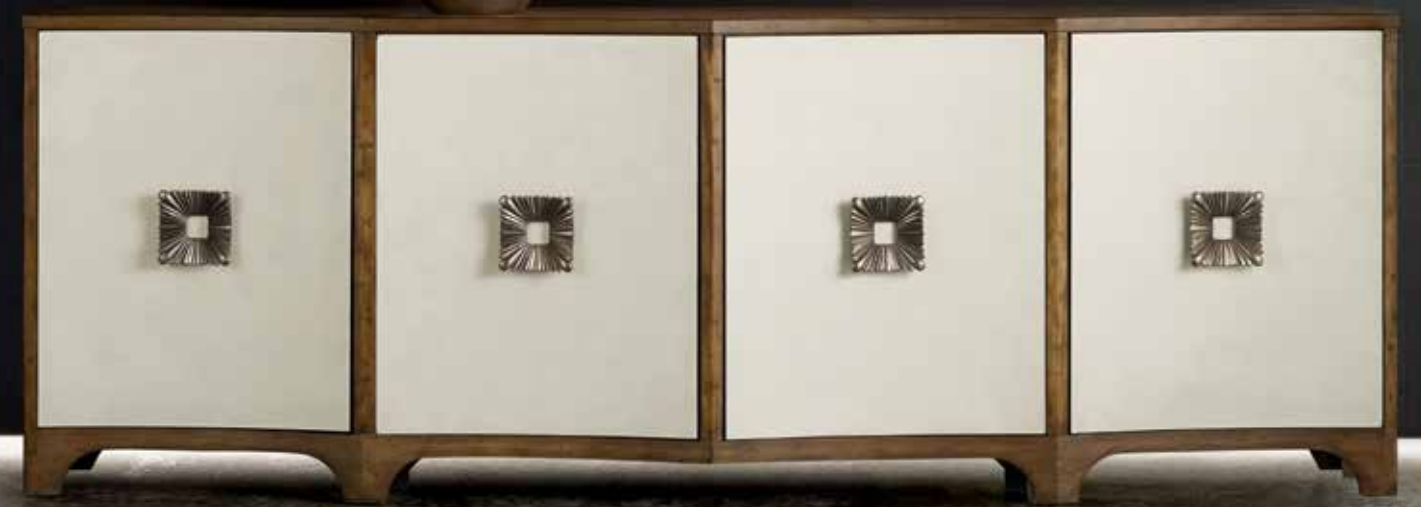

638-85181 Four Door Credenza
Poplar and Hardwood Solids with Pecan Veneer and Robus Leather; Four doors with two adjustable shelves behind each, wire management back panel
92 1/4W x 20 1/4D x 32H (234 x 51 x 81 cm)