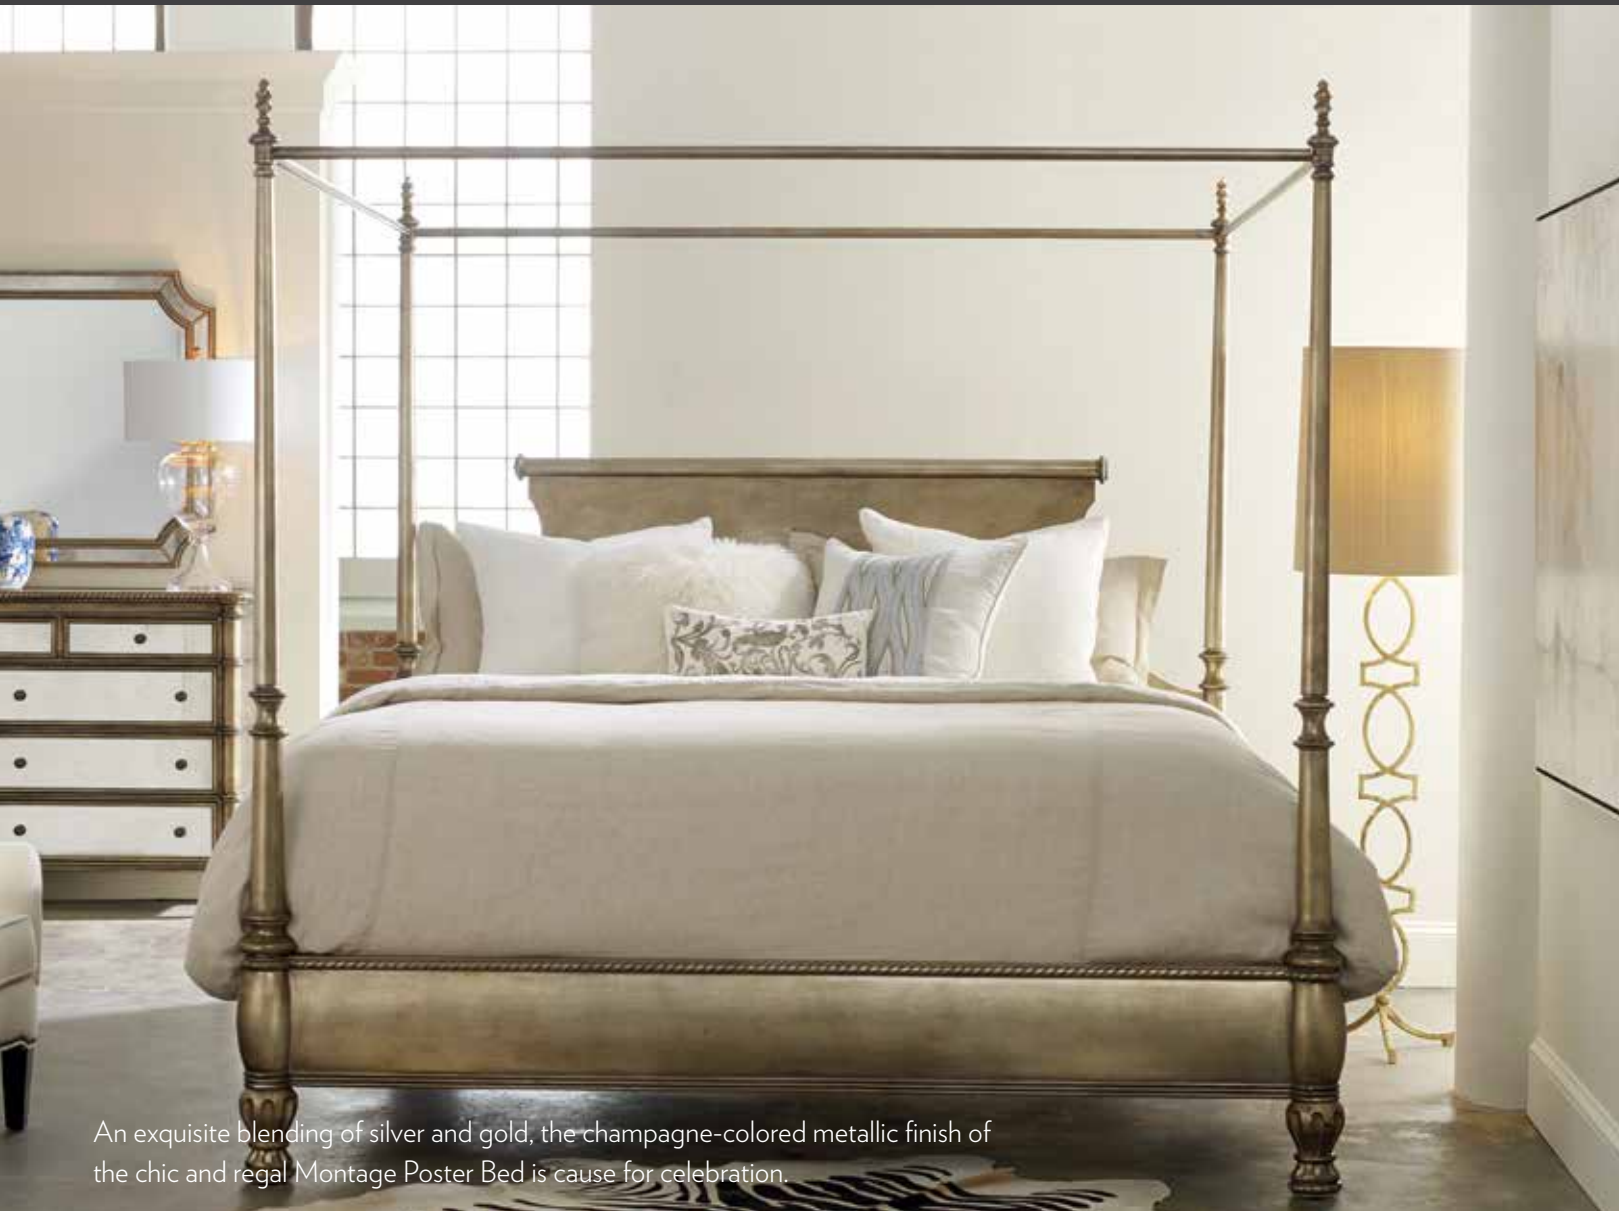

An exquisite blending of silver and gold, the champagne-colored metallic finish of the chic and regal Montage Poster Bed is cause for celebration.

638-90966 Montage Poster Bed 6/6, King
Hardwood Solids and Silver Leaf
84 1/4W x 92 1/2D x 84H (214 x 235 x 213 cm)