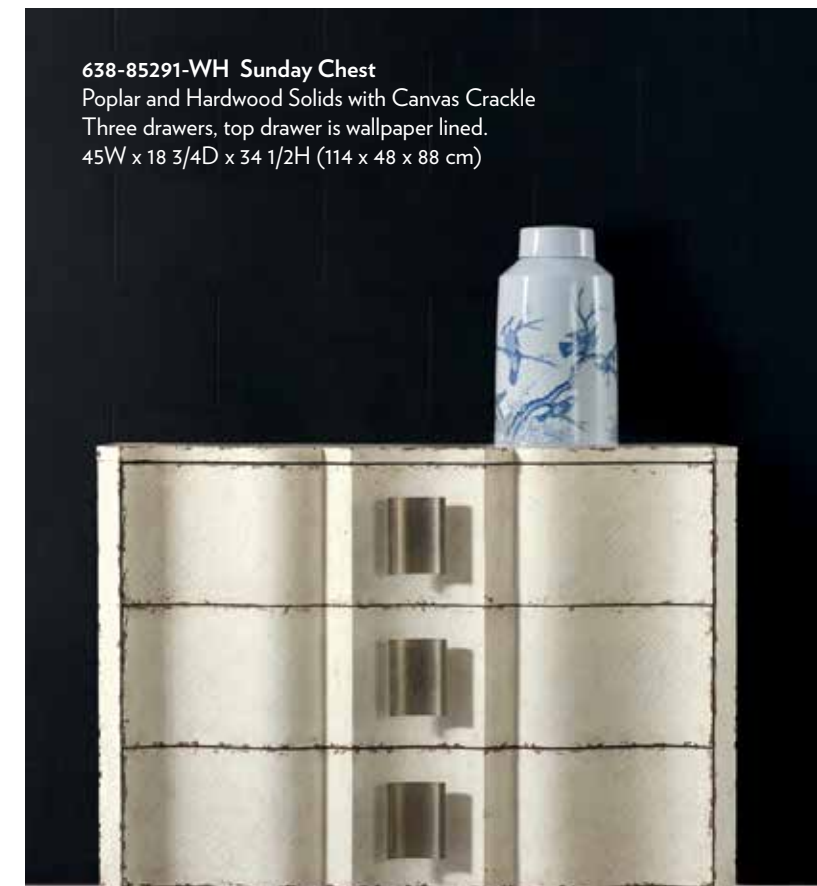

638-85291-WH Sunday Chest
Poplar and Hardwood Solids with Canvas Crackle
Three drawers, top drawer is wallpaper lined.
45W x 18 3/4D x 34 1/2H (114 x 48 x 88 cm)