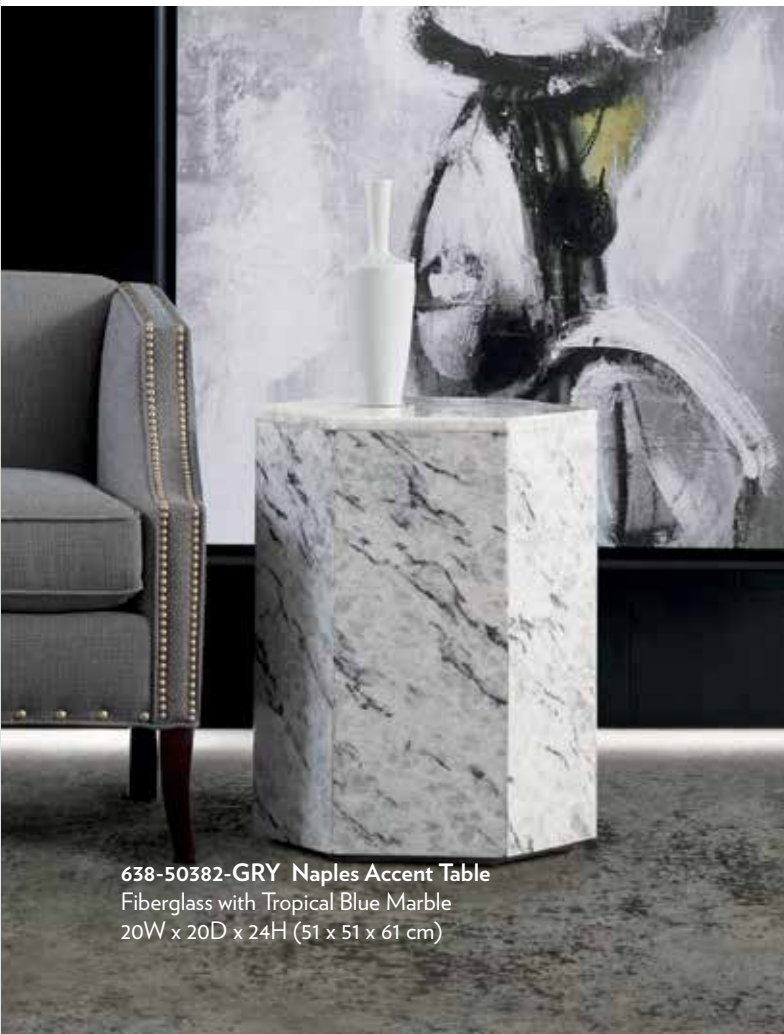

638-50373-LTBR Boca Accent Table
Hardwood Solids with Cork
16W x 16D x 24H (41 x 41 x 61 cm)

638-50382-GRY Naples Accent Table
Fiberglass with Tropical Blue Marble
20W x 20D x 24H (51 x 51 x 61 cm)

638-50365-GRY Ballard End Table
Poplar and Hardwood Solids with Carrera Marble and Leather
20W x 20D x 26H (51 x 51 x 66 cm)