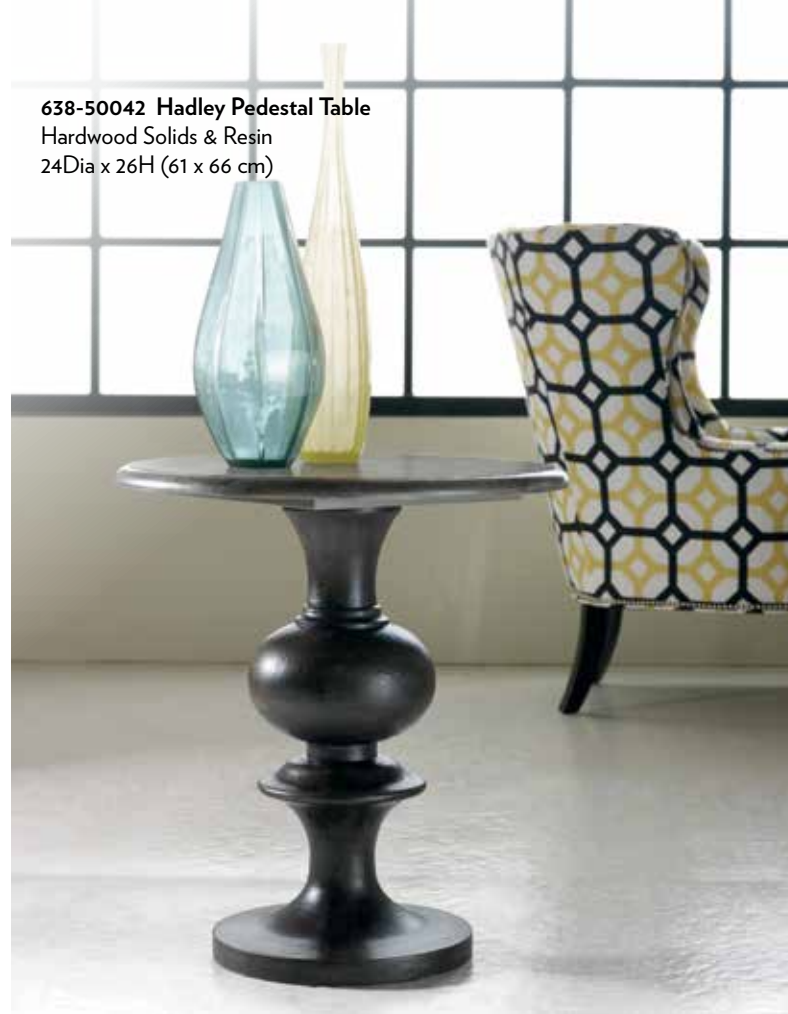

638-50071 Maverick Table
Poplar & Hardwood Solids, Aluminum Sheet
28Dia x 26 1/4H (71 x 67 cm)

638-50042 Hadley Pedestal Table
Hardwood Solids & Resin
24Dia x 26H (61 x 66 cm)