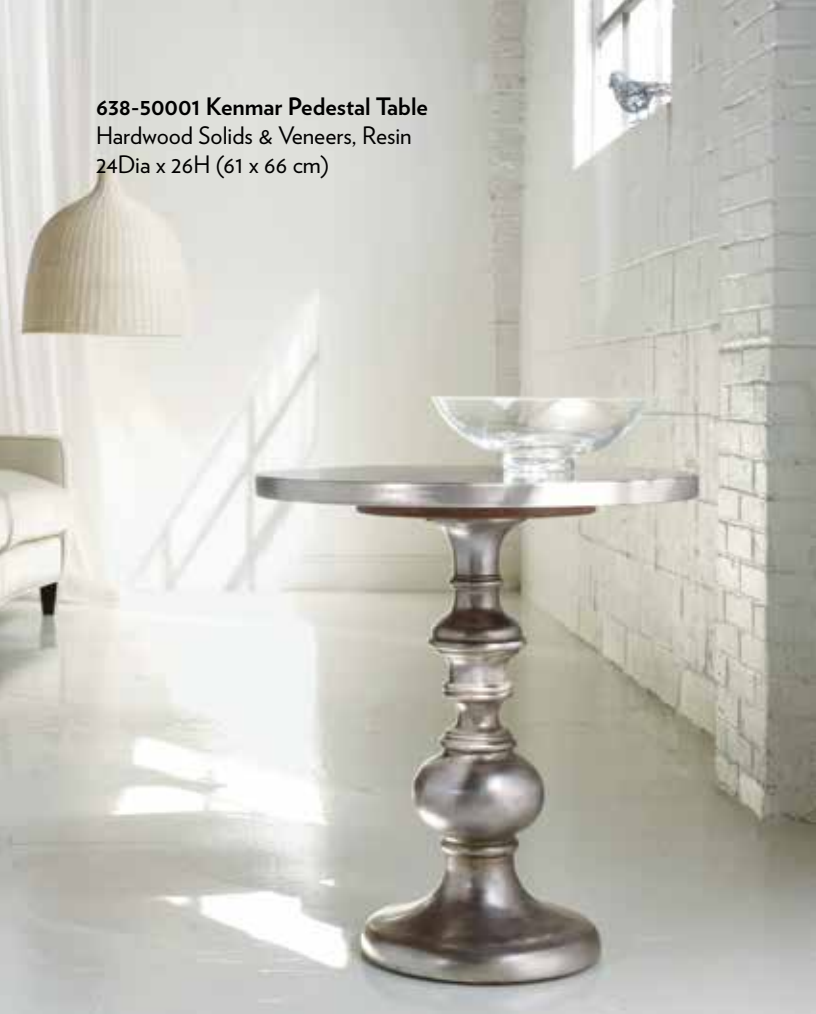

638-50042 Hadley Pedestal Table
Hardwood Solids & Resin
24Dia x 26H (61 x 66 cm)

638-50101 Luna Accent Table
Hardwood Solids and Resin
24W x 24D x 26 1/4H (61 x 61 x 67 cm)

638-50001 Kenmar Pedestal Table
Hardwood Solids & Veneers, Resin
24Dia x 26H (61 x 66 cm)