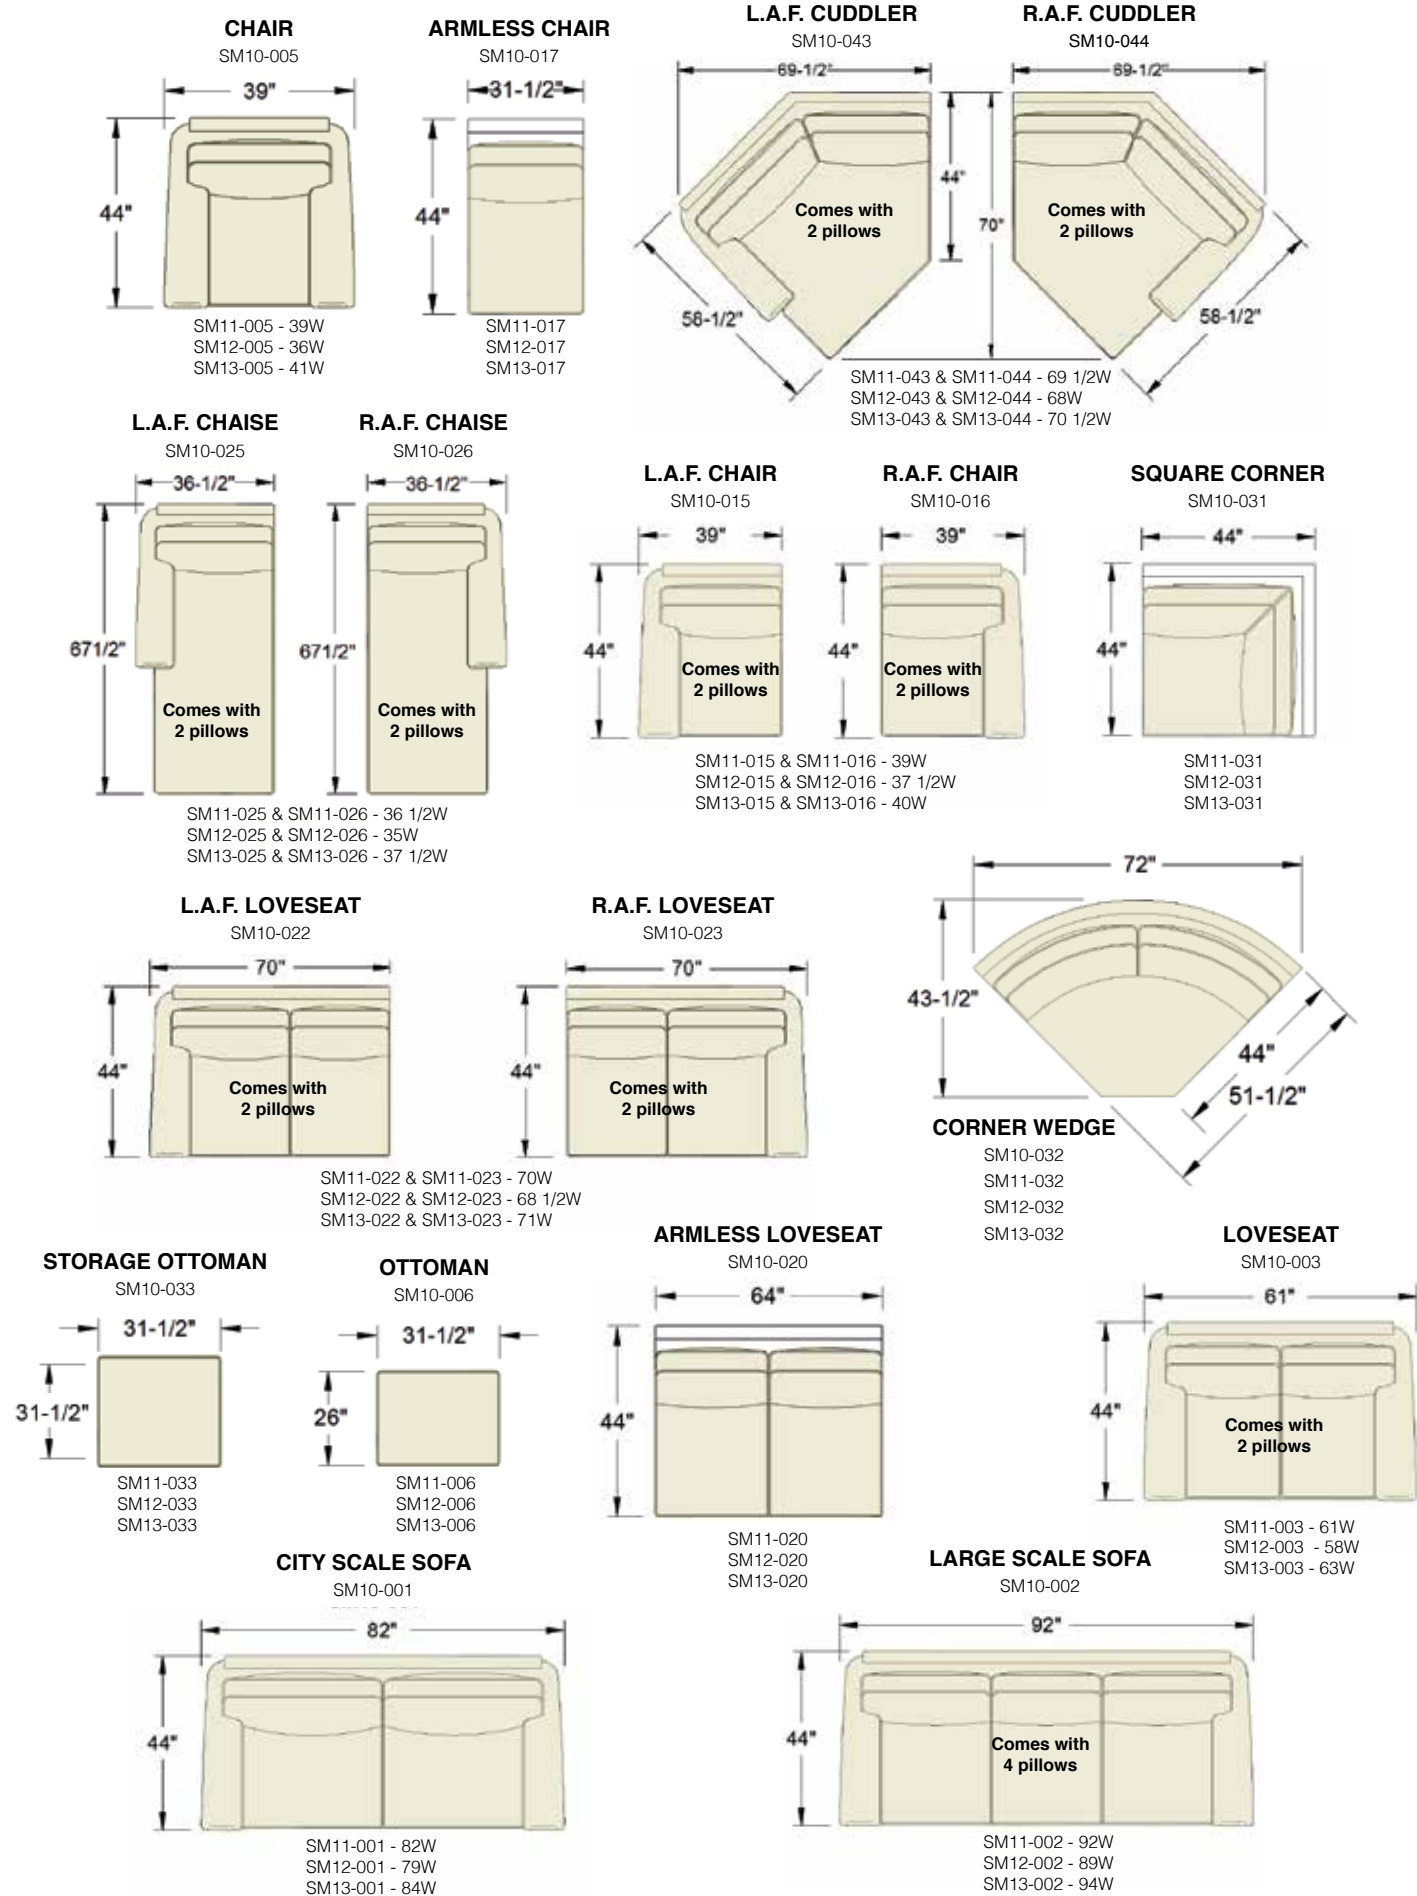

#1 Select your CONFIGURATION