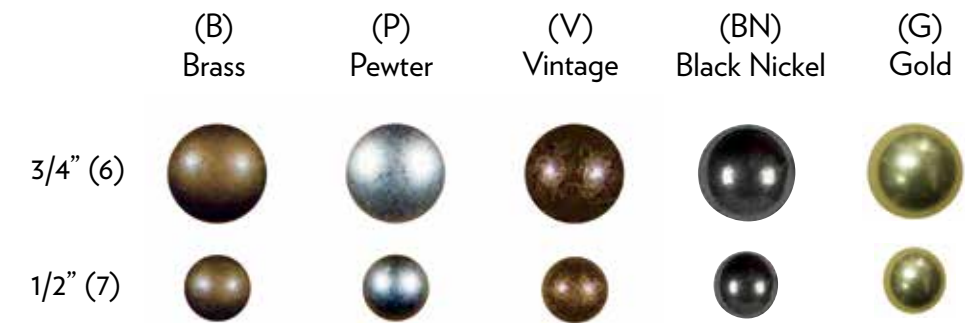

Front cover:
1072
Modern Muse Club Chair
See page 11 for details.

638-85309-MULTI
Melange Lulu Four-Drawer Chest
See hookerfurniture.com for more details.

Decorative Nails

Nail heads ranging from 1/2 inch to 3/4 inch in diameter are offered on certain styles for that final punctuation mark of style. See your price list for availability.