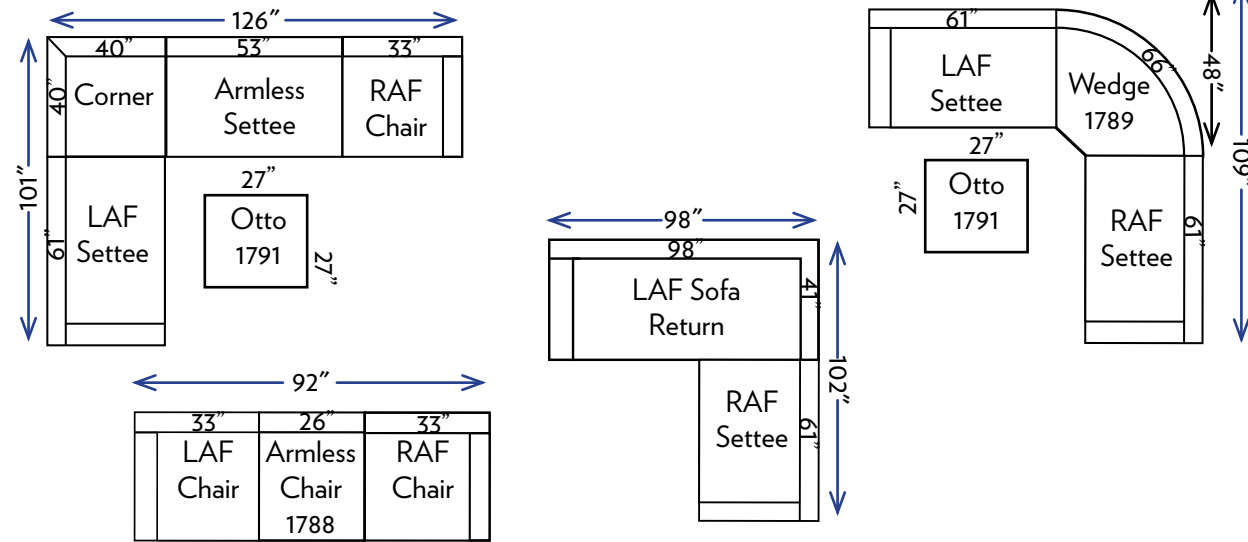

Rita Sectional

See page 69 for details.

3002-50002 Two-Door Thin Display Cabinet

35W x 17D x 84H

See hookerfurniture.com for more details.

sammoore.com 67

Commonly Used Configurations:

Please note: Sketches are not drawn to scale.