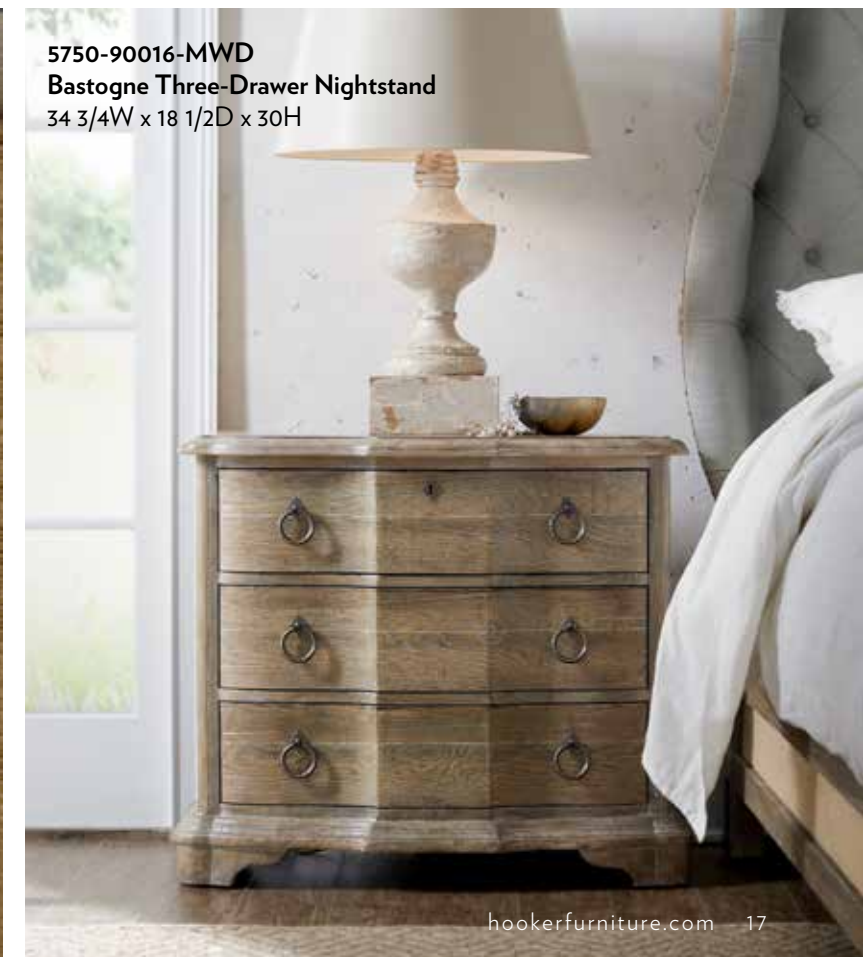

5750-90016-MWD
Bastogne Three-Drawer Nightstand
34 3/4W x 18 1/2D x 30H