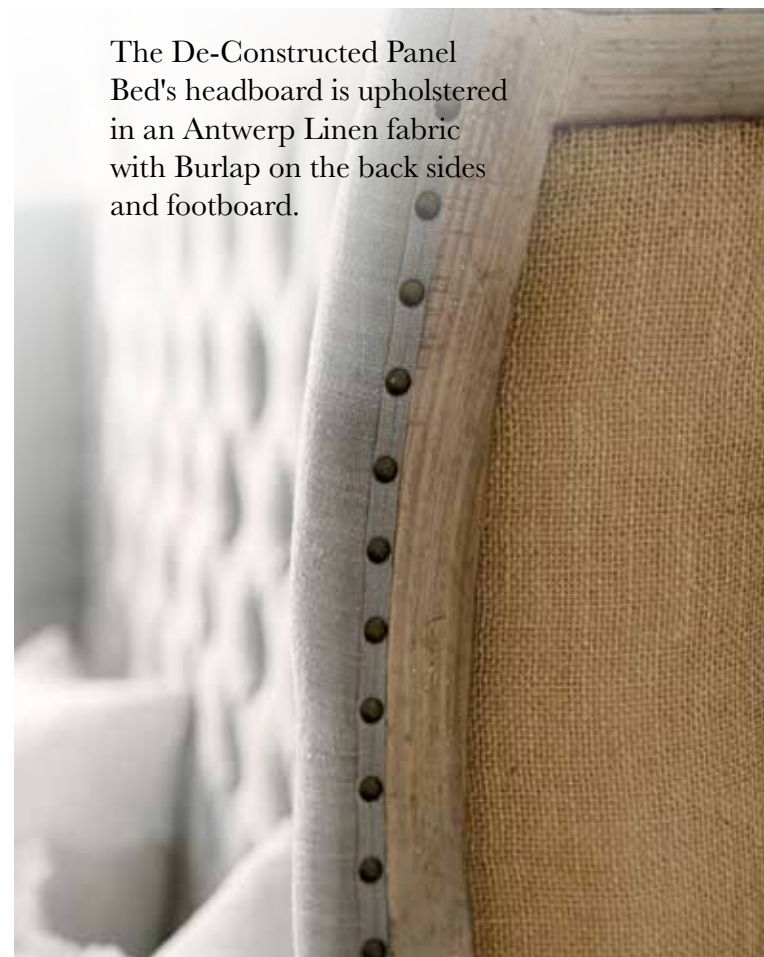

The De-Constructed Panel Bed's headboard is upholstered in an Antwerp Linen fabric with Burlap on the back sides and footboard.