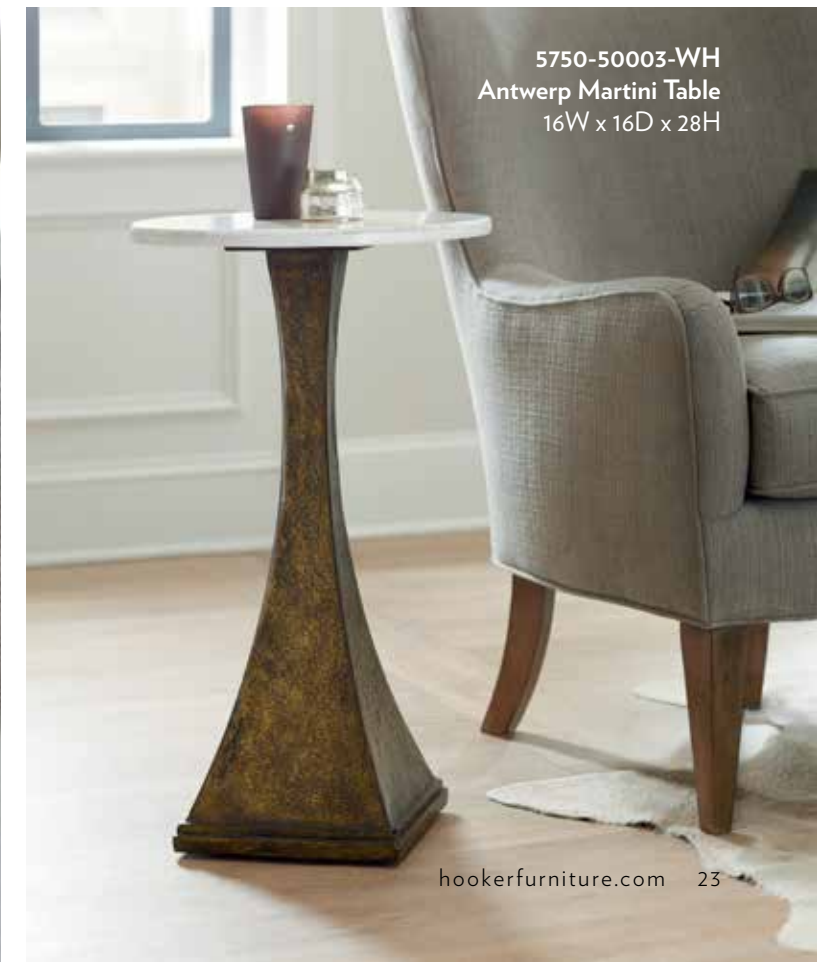

The Belvue Accents Console features our grain sack white over distressed linen.

For more information on items please see our index on page 27.