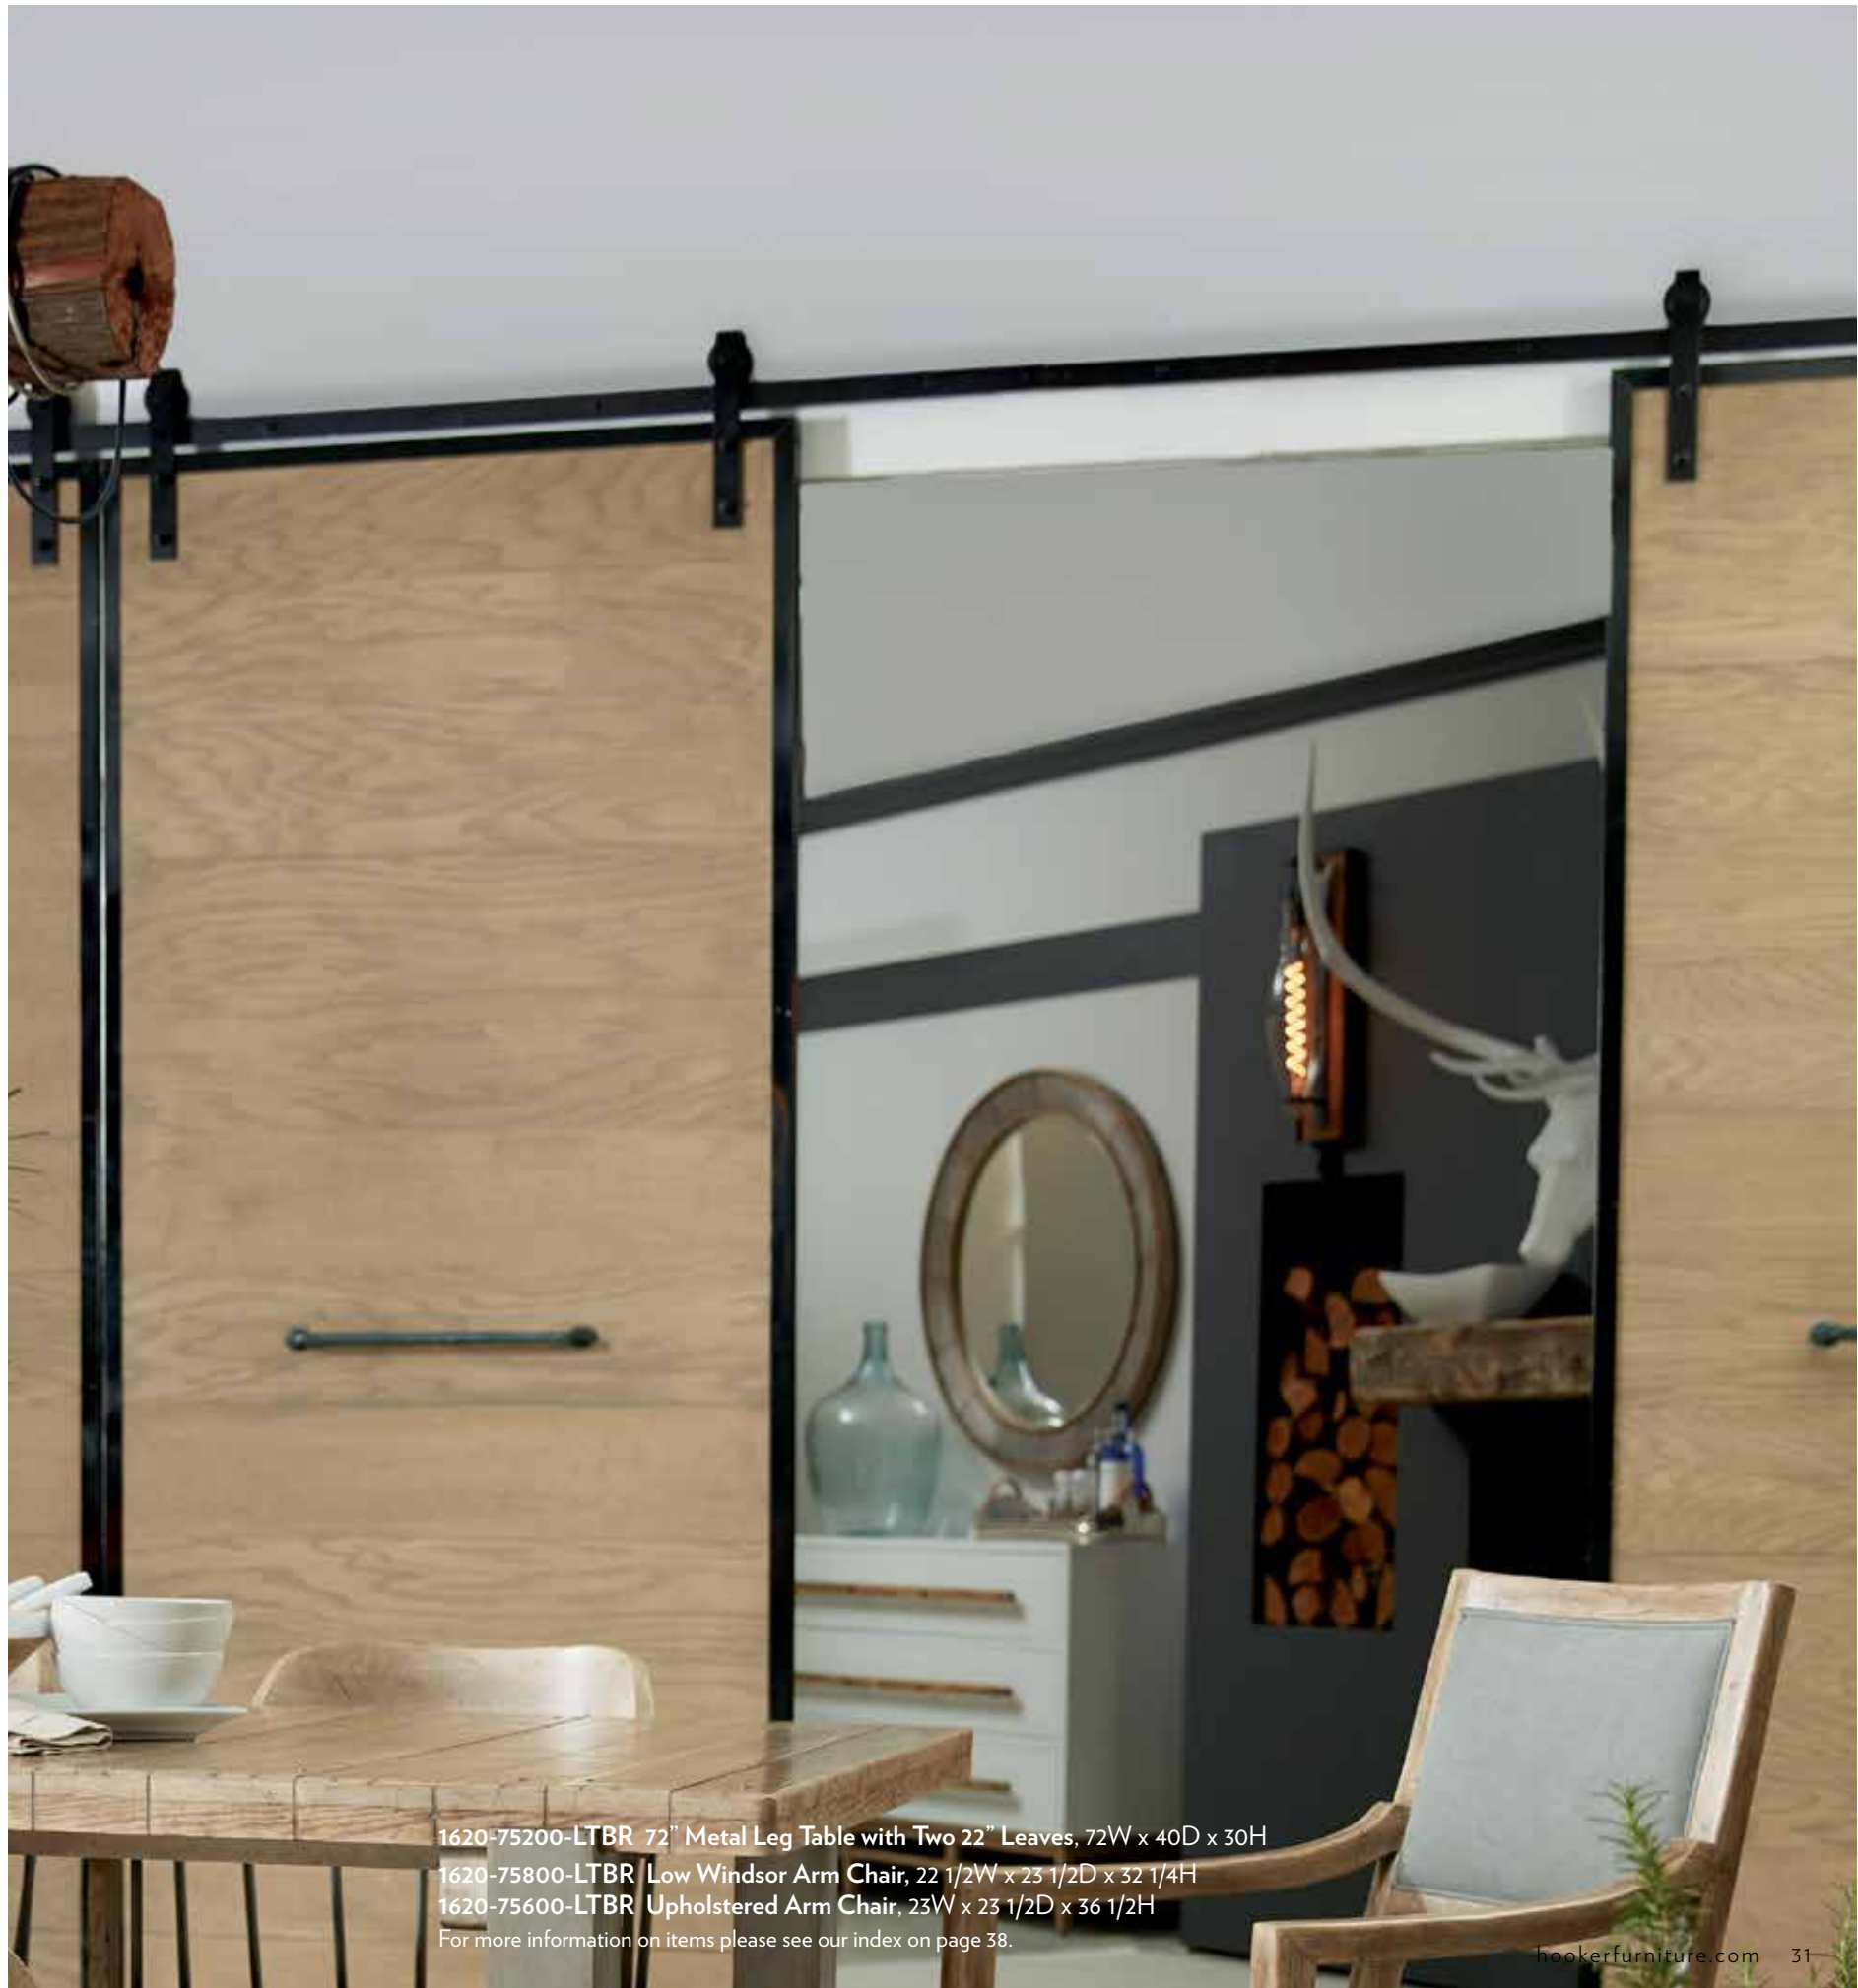

1620-75200-LTBR 72" Metal Leg Table with Two 22" Leaves, 72W x 40D x 30H

1620-75800-LTBR Low Windsor Arm Chair, 22 1/2W x 23 1/2D x 32 1/4H

1620-75600-LTBR Upholstered Arm Chair, 23W x 23 1/2D x 36 1/2H

For more information on items please see our index on page 38.