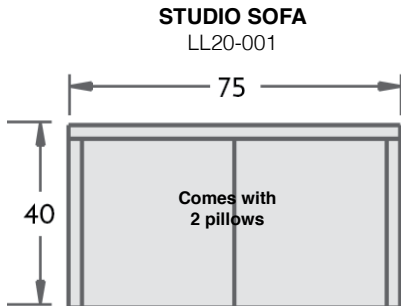

LL21-001
LL22-001