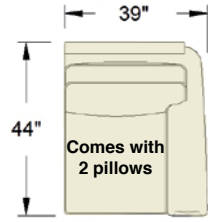

R.A.F. CHAIR

SM10-016

SM11-015 & SM11-016 - 39W
SM12-015 & SM12-016 - 37 1/2W
SM13-015 & SM13-016 - 40W