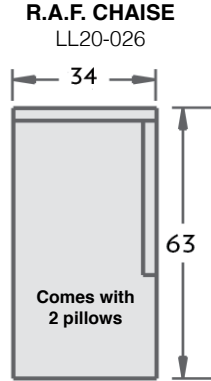

LL21-025 & LL21-026
LL22-025 & LL22-026