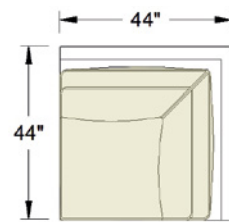

SQUARE CORNER

SM10-031

SM11-031
SM12-031
SM13-031