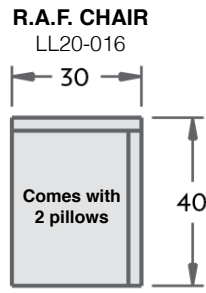

LL21-015 & LL21-016
LL22-015 & LL22-016