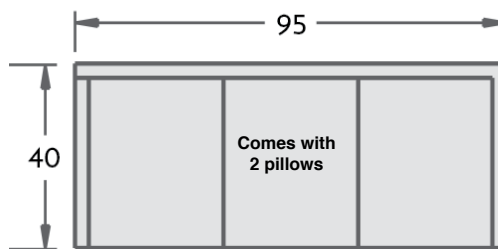

LL21-029 & LL22-030
LL21-029 & LL22-030