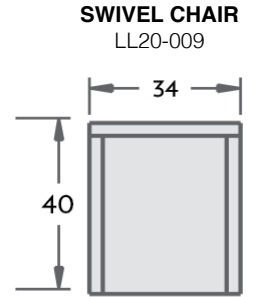

LL21-009
LL22-009