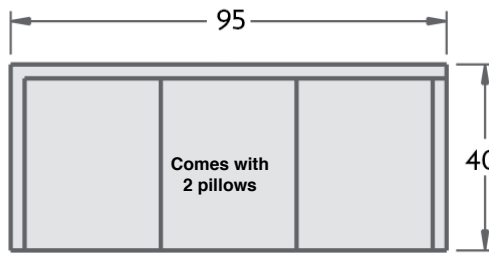

L.A.F. BOXED SOFA RETURN
LL20-029

R.A.F. BOXED SOFA RETURN
R.A.F. LOVESEAT