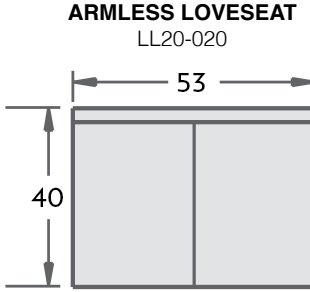

LL21-020
LL22-020