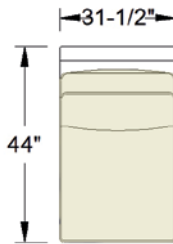

L.A.F. CHAISE

SM10-025

R.A.F. CHAISE

SM10-026

SM11-025 & SM11-026 - 36 1/2W
SM12-025 & SM12-026 - 35W
SM13-025 & SM13-026 - 37 1/2W

ARMLESS CHAIR

SM10-017

SM11-017
SM12-017
SM13-017