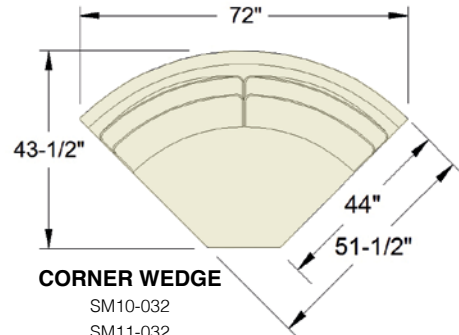

SQUARE CORNER

SM10-031

SM11-031
SM12-031
SM13-031

L.A.F. LOVESEAT

SM10-022

R.A.F. LOVESEAT

SM10-023

SM11-022 & SM11-023 - 70W
SM12-022 & SM12-023 - 68 1/2W
SM13-022 & SM13-023 - 71W