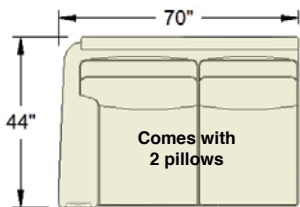

SQUARE CORNER

SM10-031

SM11-031
SM12-031
SM13-031

L.A.F. LOVESEAT

SM10-022

R.A.F. LOVESEAT

SM10-023

SM11-022 & SM11-023 - 70W
SM12-022 & SM12-023 - 68 1/2W
SM13-022 & SM13-023 - 71W