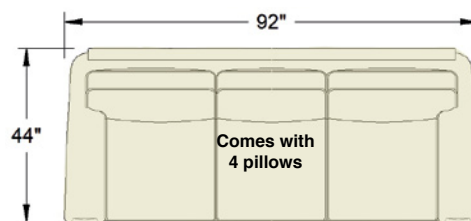

LOVESEAT

SM10-003

SM11-003 - 61W
SM12-003 - 58W
SM13-003 - 63W

CITY SCALE SOFA

SM10-001

SM11-001 - 82W
SM12-001 - 79W
SM13-001 - 84W

LARGE SCALE SOFA

SM10-002