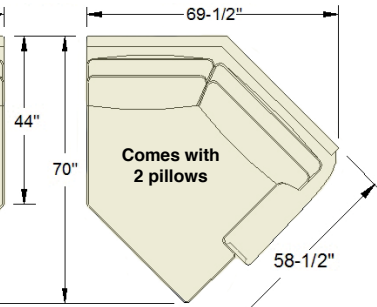

R.A.F. CUDDLER

SM10-044

SM11-043 & SM11-044 - 69 1/2W
SM12-043 & SM12-044 - 68W
SM13-043 & SM13-044 - 70 1/2W