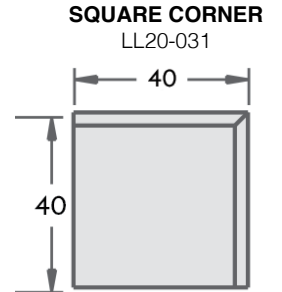

LL21-031
LL22-031