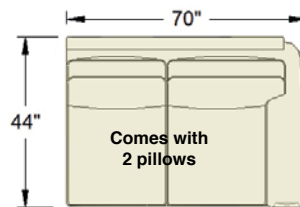

SQUARE CORNER

SM10-031

SM11-031
SM12-031
SM13-031

L.A.F. LOVESEAT

SM10-022

R.A.F. LOVESEAT

SM10-023

SM11-022 & SM11-023 - 70W
SM12-022 & SM12-023 - 68 1/2W
SM13-022 & SM13-023 - 71W