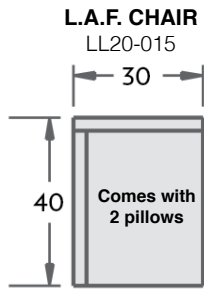

#1 Select your *CONFIGURATION*

NOTE: Length will vary by arm type.

LL21-015 & LL21-016
LL22-015 & LL22-016