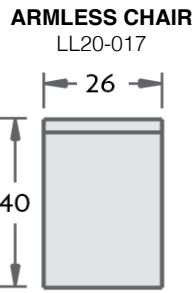

LL21-017
LL22-017