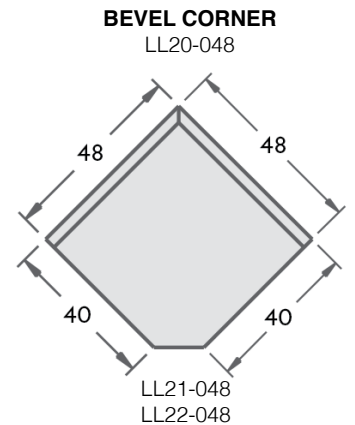

LL21-048
LL22-048