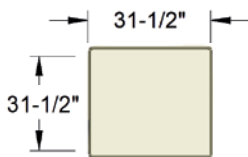

STORAGE OTTOMAN

SM10-033

SM11-033
SM12-033
SM13-033