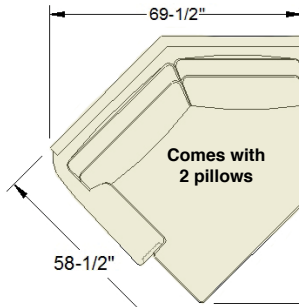

L.A.F. CUDDLER

SM10-043