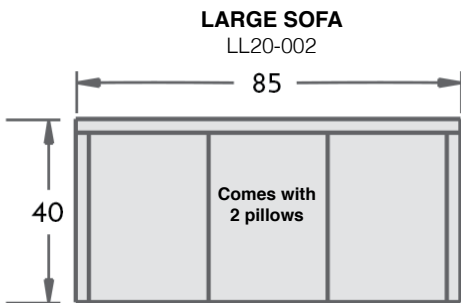

LL21-002
LL22-002