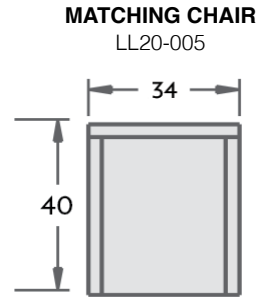

LL21-005
LL22-005