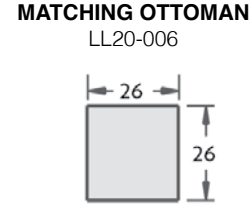

LL21-006
LL22-006