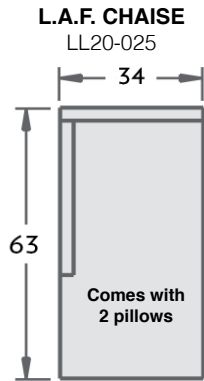

LL21-025 & LL21-026
LL22-025 & LL22-026