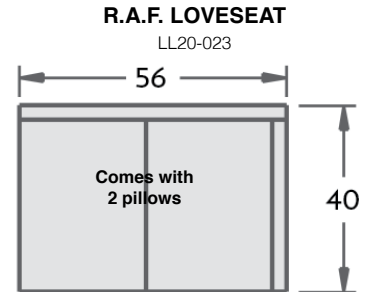

LL21-022 & LL21-023
LL22-022 & LL22-023