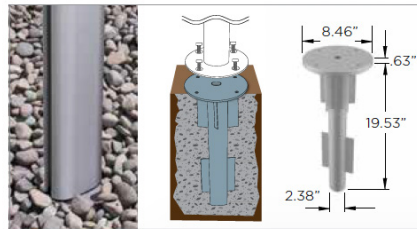

MKG23 | In-Ground
Includes: In-ground fitting.