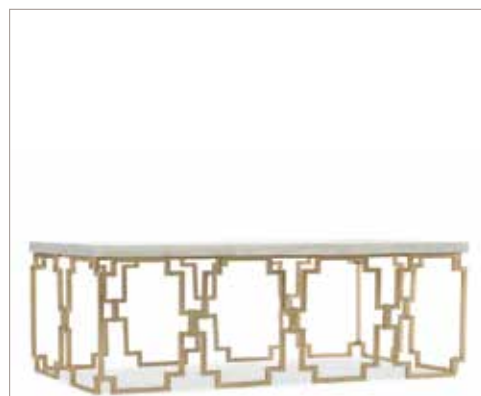

1687-80110-00 Rectangle Cocktail Table
Metal Tube, Metal Bar and Kalala White Marble
52W x 30D x 18 1/4H (132 x 76 x 46 cm)