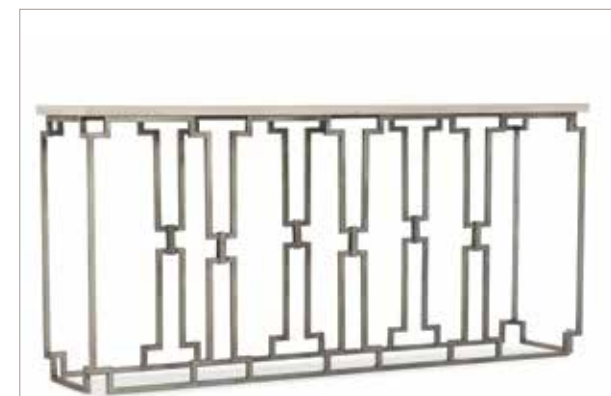

1087-80151-00 Console Table
Metal with White Travertine Stone Veneer
62W x 14D x 30H (157 x 36 x 76 cm)