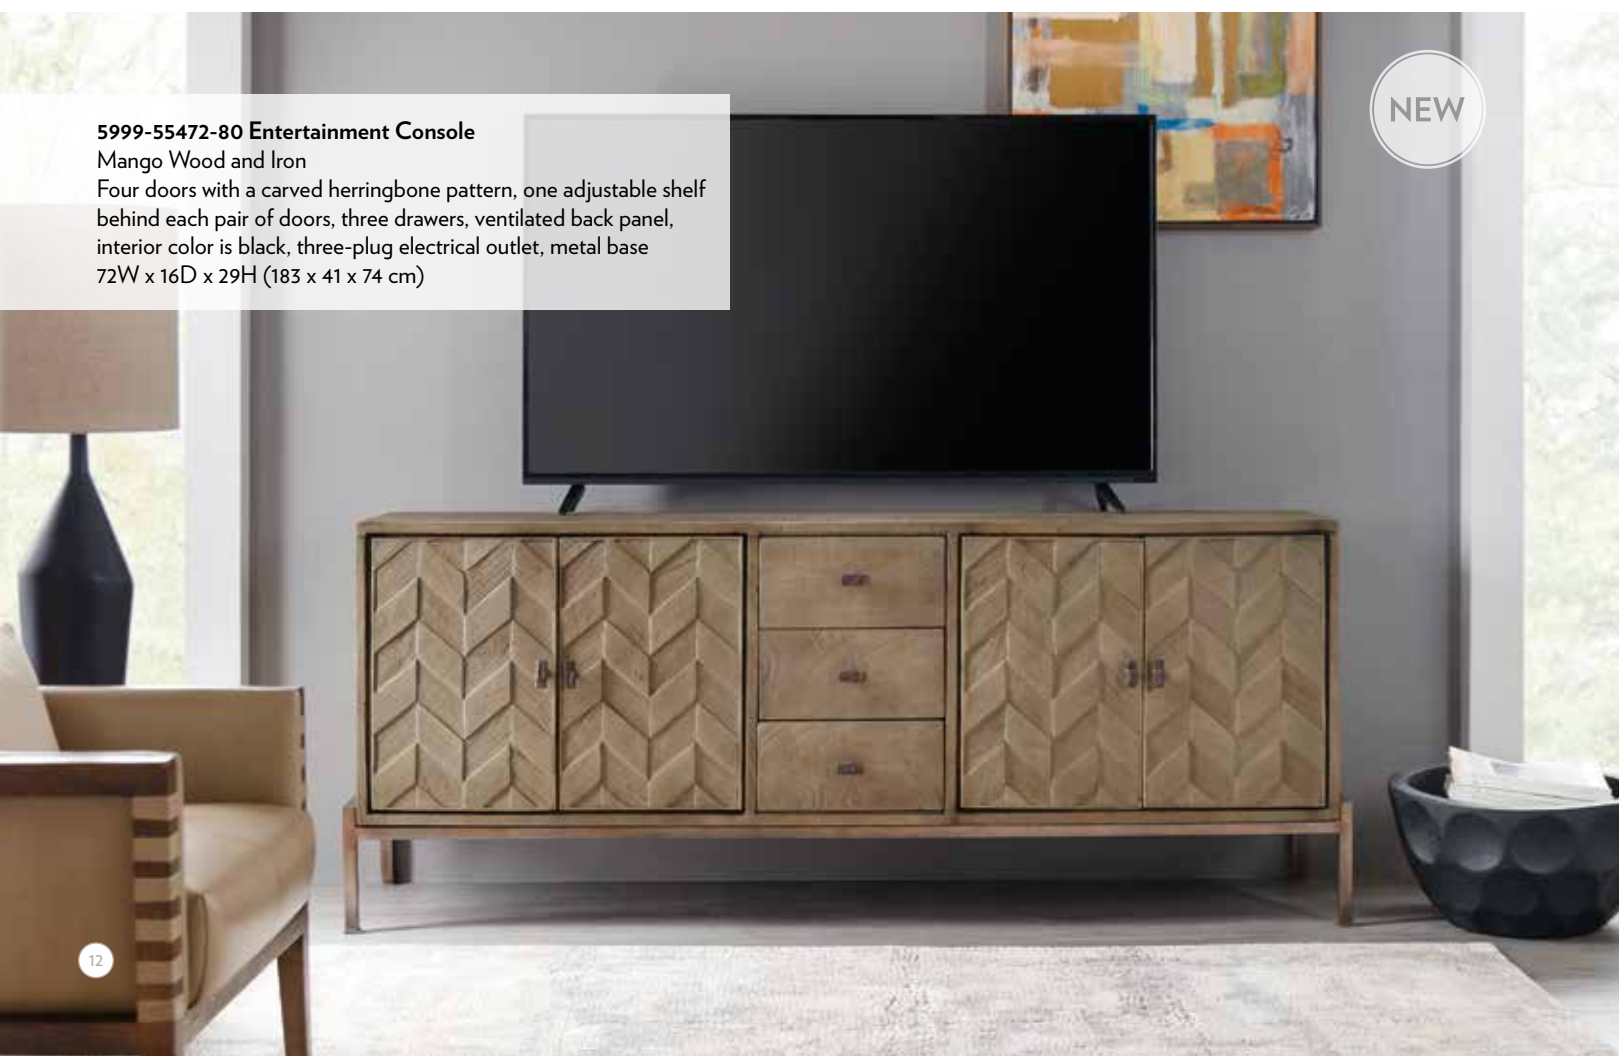

5999-55472-80 Entertainment Console

Mango Wood and Iron

Four doors with a carved herringbone pattern, one adjustable shelf behind each pair of doors, three drawers, ventilated back panel, interior color is black, three-plug electrical outlet, metal base
72W x 16D x 29H (183 x 41 x 74 cm)

NEW