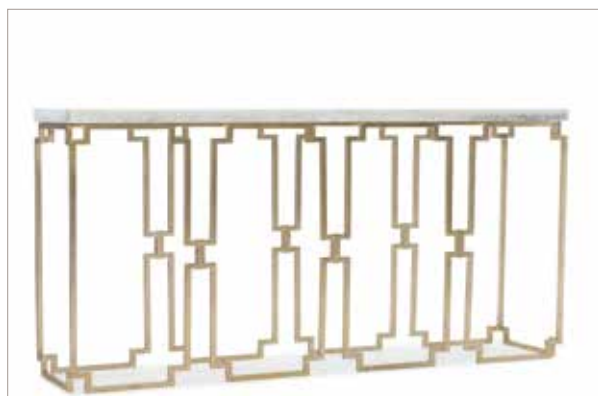

1687-80151-00 Console Table
Metal Tube, Metal Bar and Kalala White Marble
62W x 14D x 30 1/4H (157 x 36 x 77 cm)