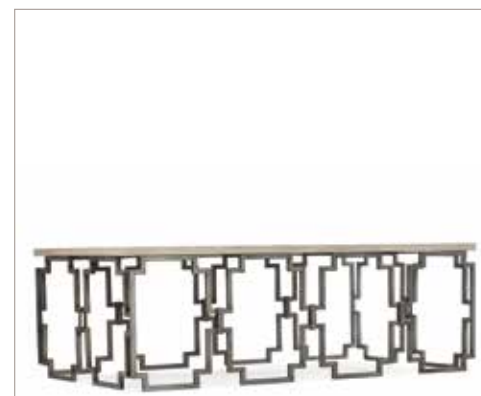

1087-80110-00 Rectangle Cocktail Table
Metal with White Travertine Stone Veneer
52W x 30D x 18H (132 x 76 x 46 cm)