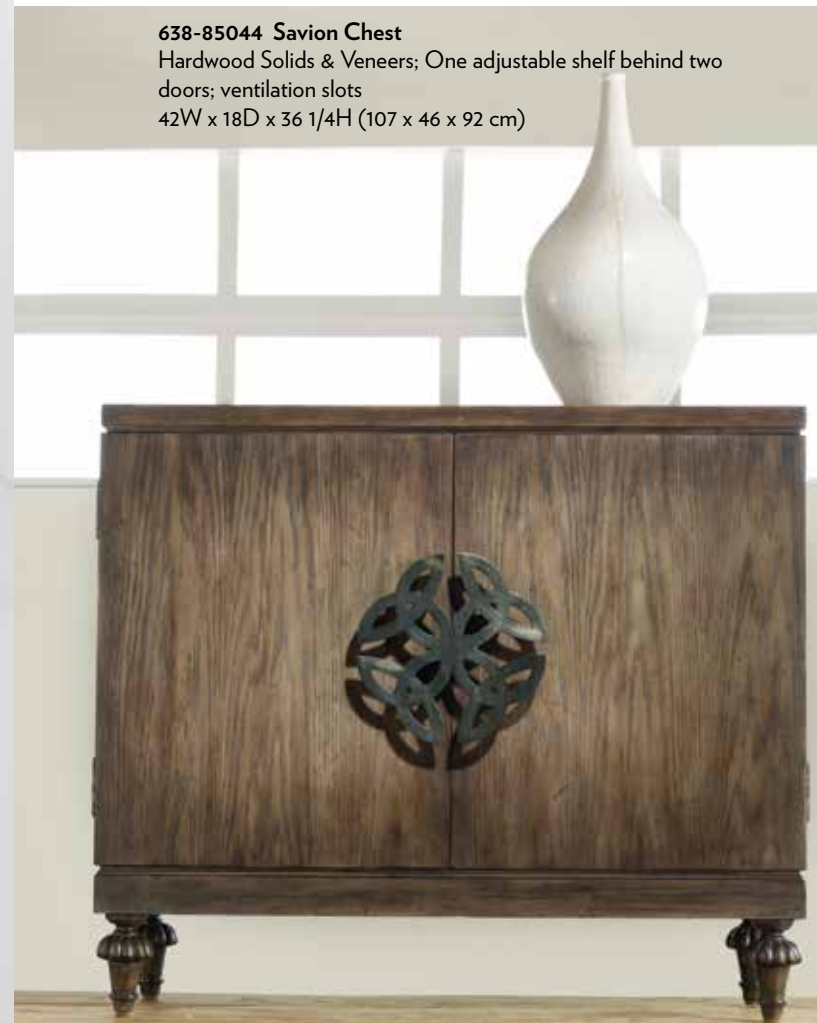

638-85044 Savion Chest

Hardwood Solids & Veneers; One adjustable shelf behind two doors; ventilation slots
42W x 18D x 36 1/4H (107 x 46 x 92 cm)