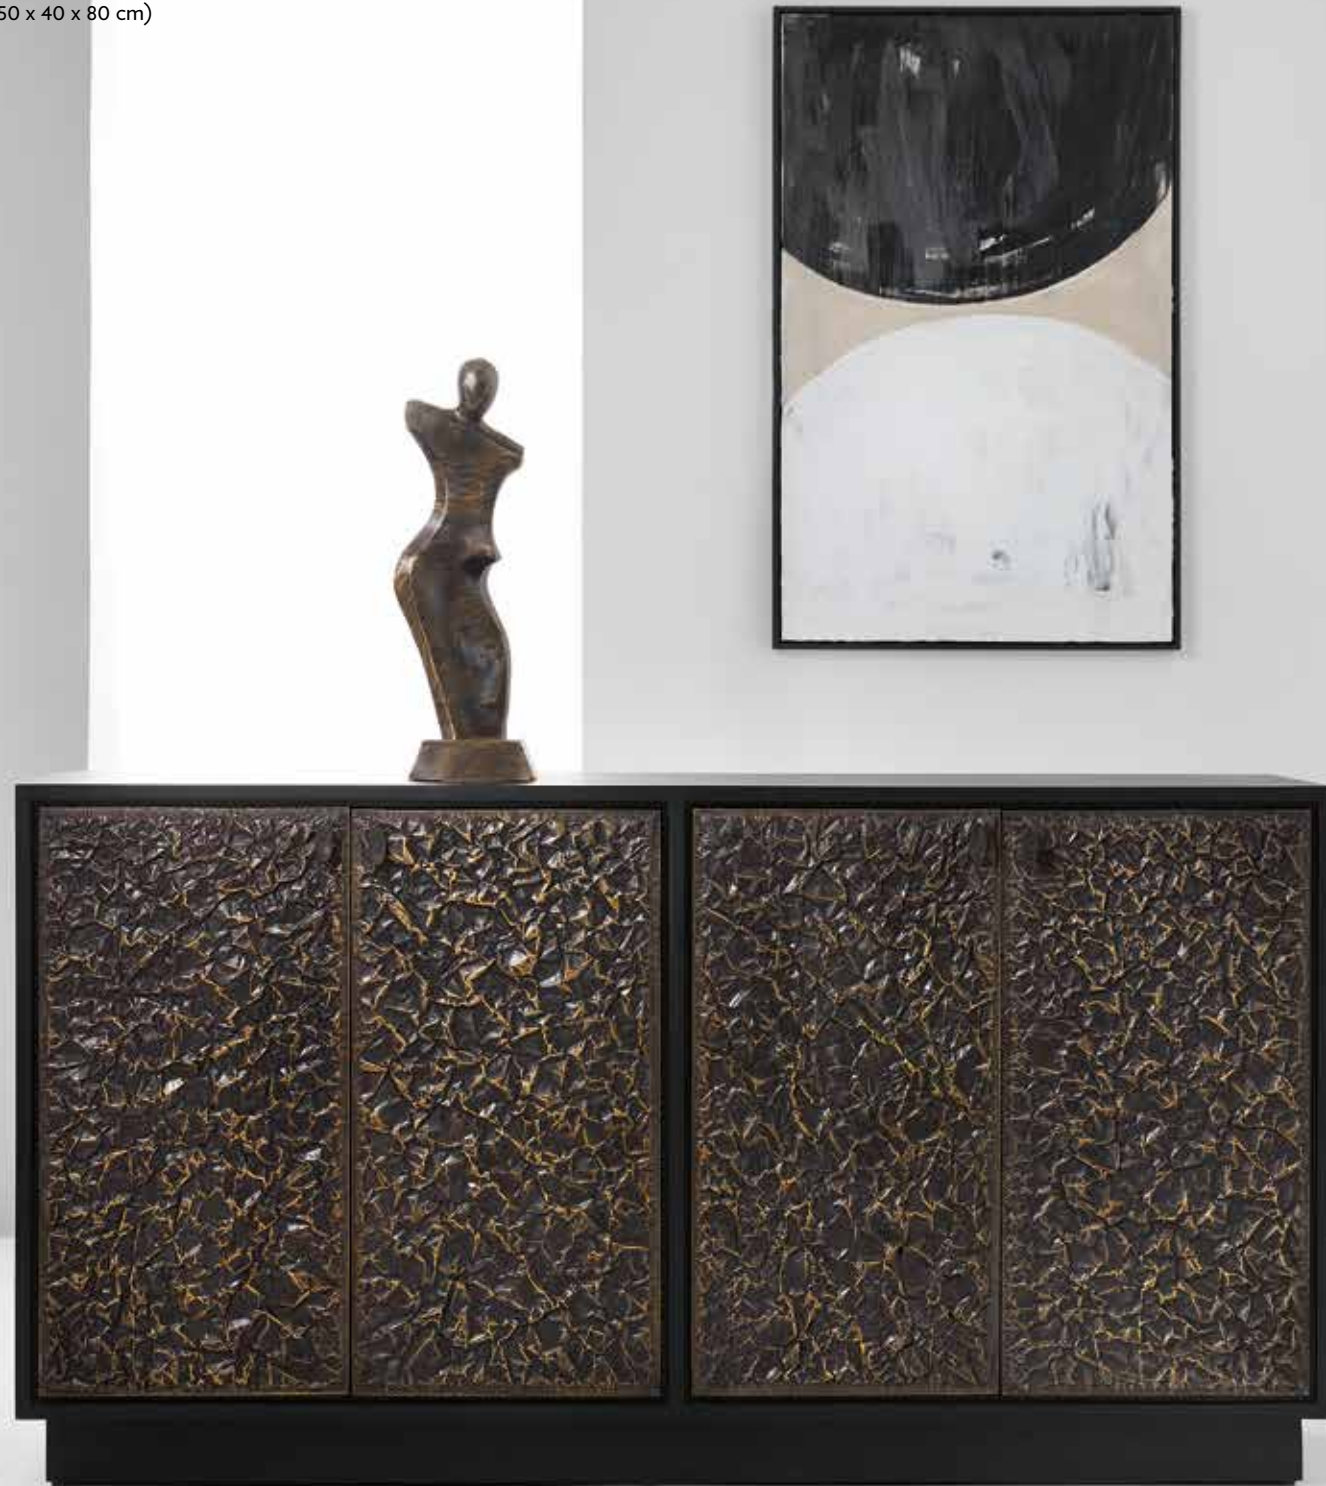

638-85582-89 Westland Accent Chest

Mango Wood, Brass Sheet; Four doors with crumpled foil look on the fronts, one fixed shelf behind each pair of doors, ventilated back panel, levelers
59W x 15 3/4D x 31 1/2H
(150 x 40 x 80 cm)

638-85433-LTWD Micah Chest

Poplar and Hardwood Solids with Black Walnut Veneer and Metal Caps; Acrylic Hardware; Three drawers with brown interior
47 1/2W x 19D x 35 3/4H (121 x 48 x 91 cm)