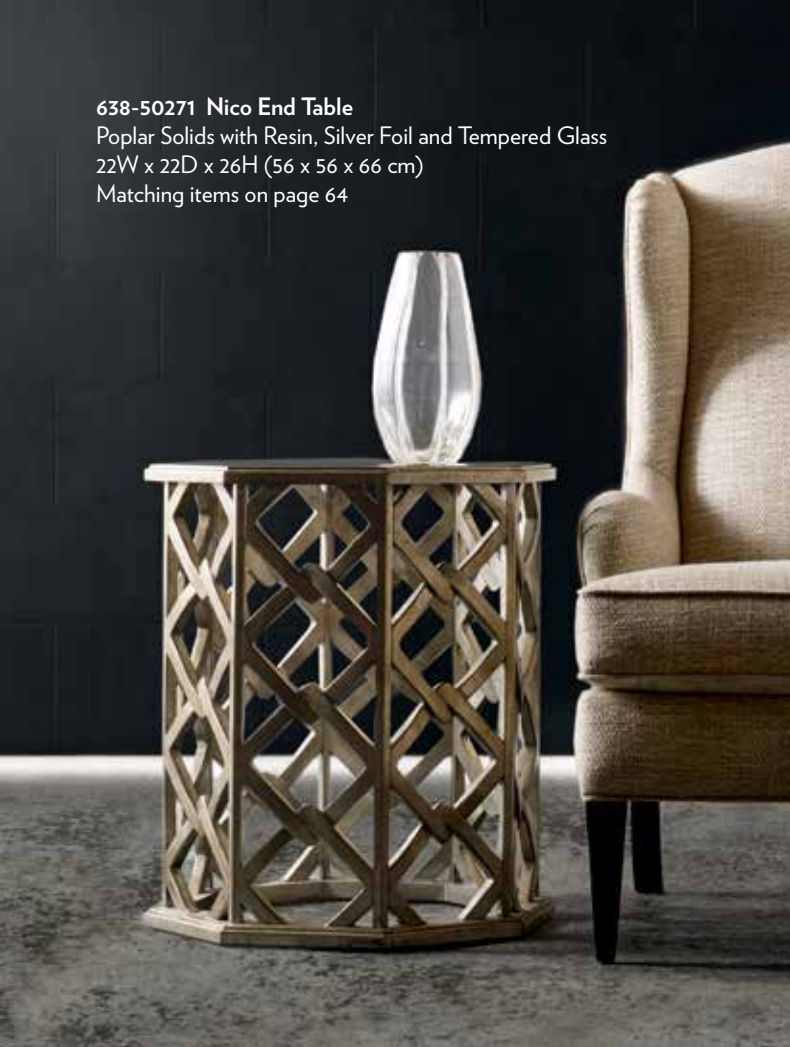

638-50416-GLD Eden Drink Table

18W x 18D x 25H (46 x 46 x 64 cm)

638-50366-MTL Brett End Table

Poplar and Hardwood Solids with Aluminum Sheet
20W x 20D x 26 1/4H (51 x 51 x 67 cm)

638-50271 Nico End Table
Poplar Solids with Resin, Silver Foil and Tempered Glass
22W x 22D x 26H (56 x 56 x 66 cm)
Matching items on page 64