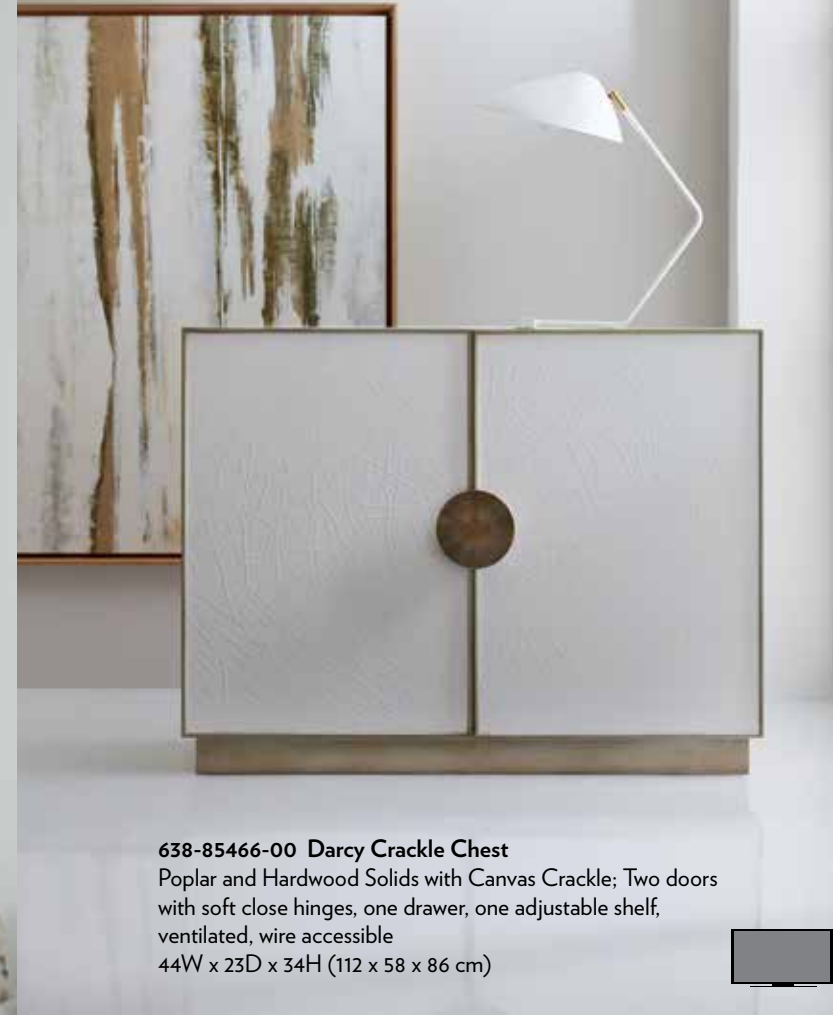

NEW

638-85498-00 Collins Demilune Chest
Poplar and Hardwood Solids with Polished Stainless Steel and Handpainting; Two doors, partition in center inside chest, two adjustable shelves
42W x 20D x 38 1/2H (107 x 51 x 98 cm)

638-85466-00 Darcy Crackle Chest
Poplar and Hardwood Solids with Canvas Crackle; Two doors with soft close hinges, one drawer, one adjustable shelf, ventilated, wire accessible
44W x 23D x 34H (112 x 58 x 86 cm)