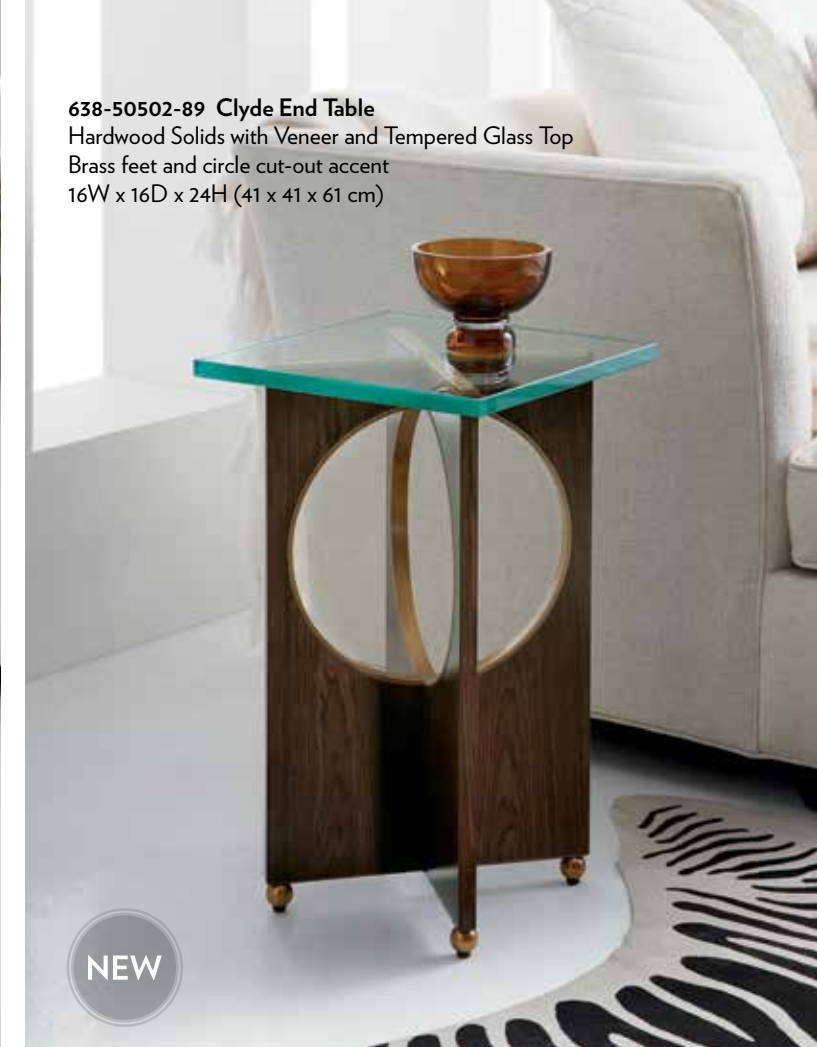

638-50502-89 Clyde End Table
Hardwood Solids with Veneer and Tempered Glass Top
Brass feet and circle cut-out accent
16W x 16D x 24H (41 x 41 x 61 cm)