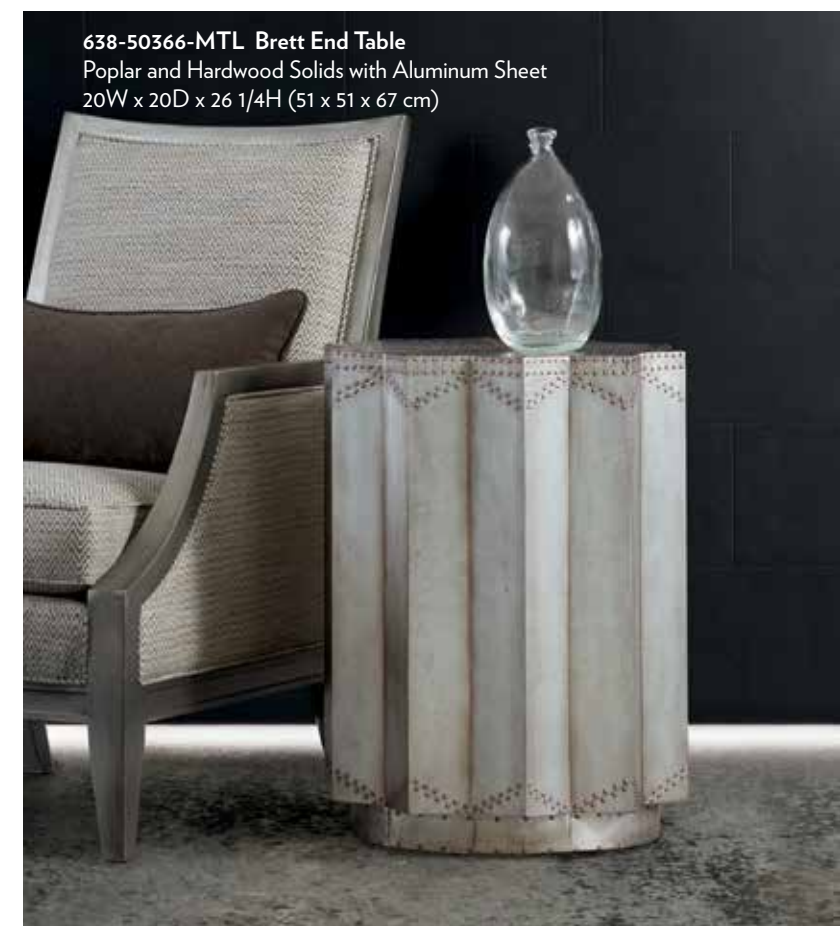

638-50416-GLD Eden Drink Table

18W x 18D x 25H (46 x 46 x 64 cm)

638-50366-MTL Brett End Table

Poplar and Hardwood Solids with Aluminum Sheet
20W x 20D x 26 1/4H (51 x 51 x 67 cm)

638-50271 Nico End Table
Poplar Solids with Resin, Silver Foil and Tempered Glass
22W x 22D x 26H (56 x 56 x 66 cm)
Matching items on page 64