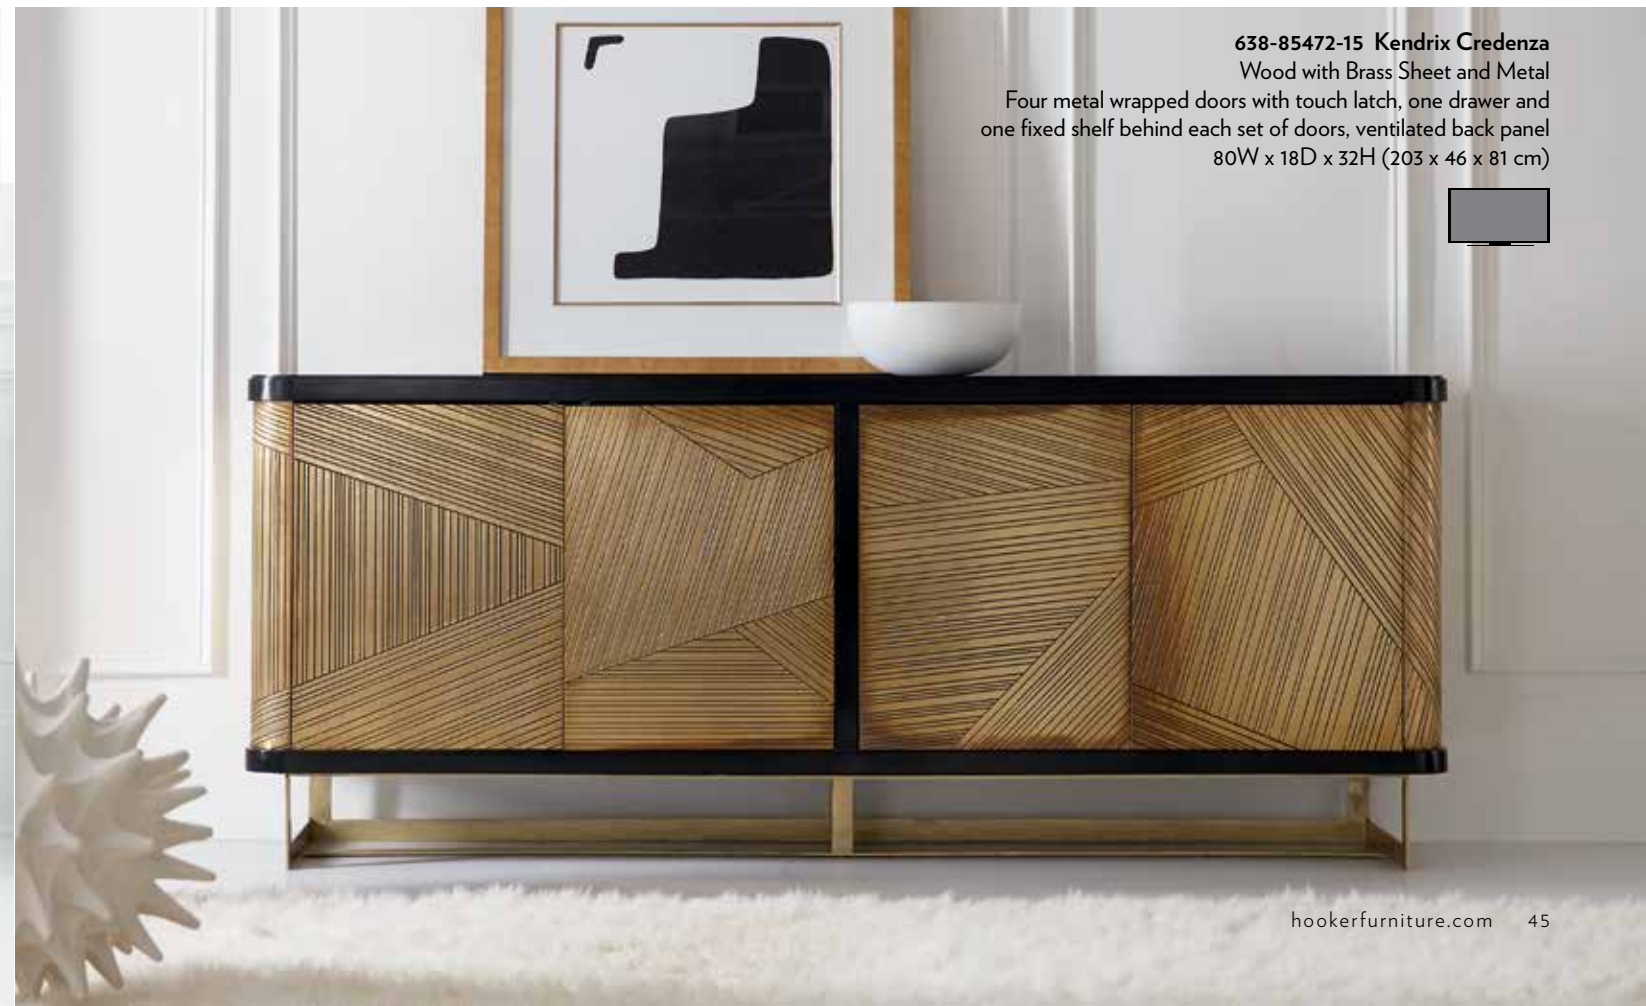

638-85472-15 Kendrix Credenza
Wood with Brass Sheet and Metal
Four metal wrapped doors with touch latch, one drawer and one fixed shelf behind each set of doors, ventilated back panel
80W x 18D x 32H (203 x 46 x 81 cm)