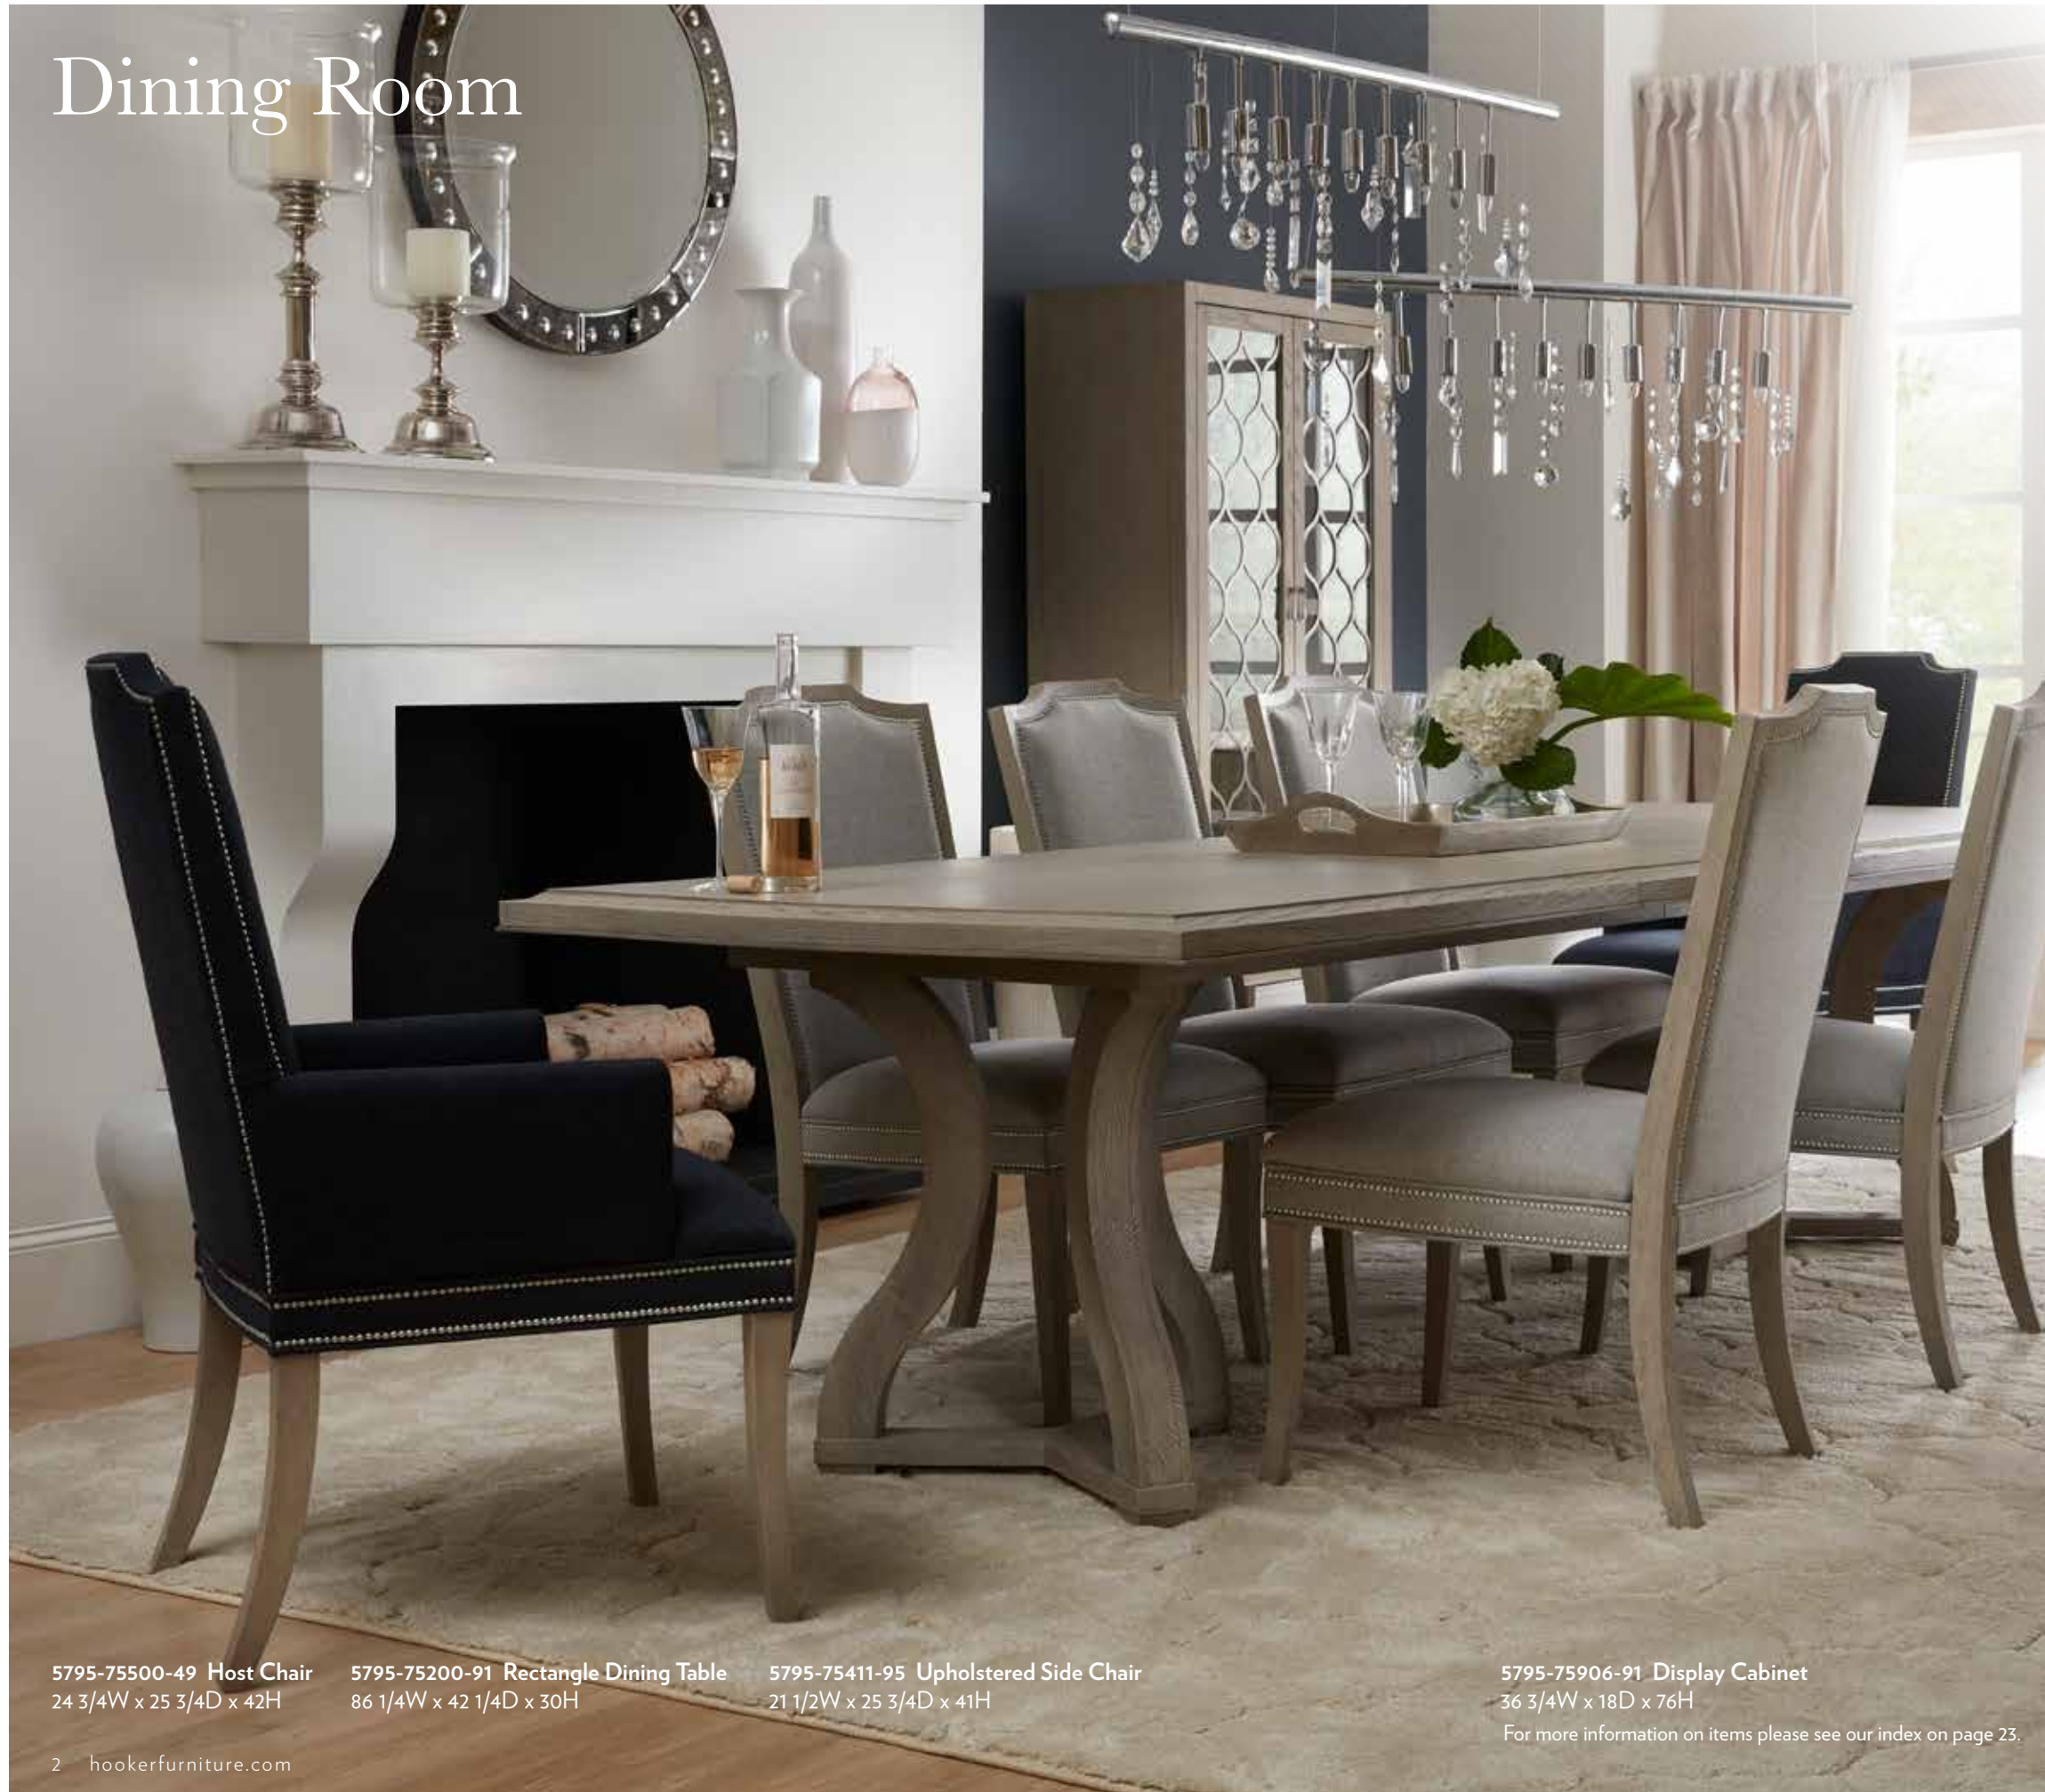

5795-75906-91 Display Cabinet
36 3/4W x 18D x 76H

Dining Room

5795-75500-49 Host Chair
24 3/4W x 25 3/4D x 42H

5795-75200-91 Rectangle Dining Table
86 1/4W x 42 1/4D x 30H

5795-75411-95 Upholstered Side Chair
21 1/2W x 25 3/4D x 41H

5795-75906-91 Display Cabinet
36 3/4W x 18D x 76H

For more information on items please see our index on page 23.