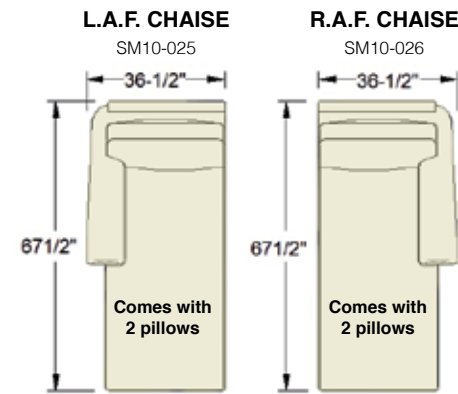

SM11-025 & SM11-026 - 36 1/2W
SM12-025 & SM12-026 - 35W
SM13-025 & SM13-026 - 37 1/2W

SM11-017
SM12-017
SM13-017