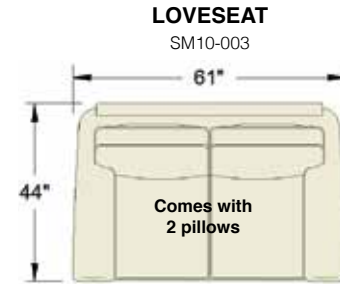

SM11-003 - 61W
SM12-003 - 58W
SM13-003 - 63W