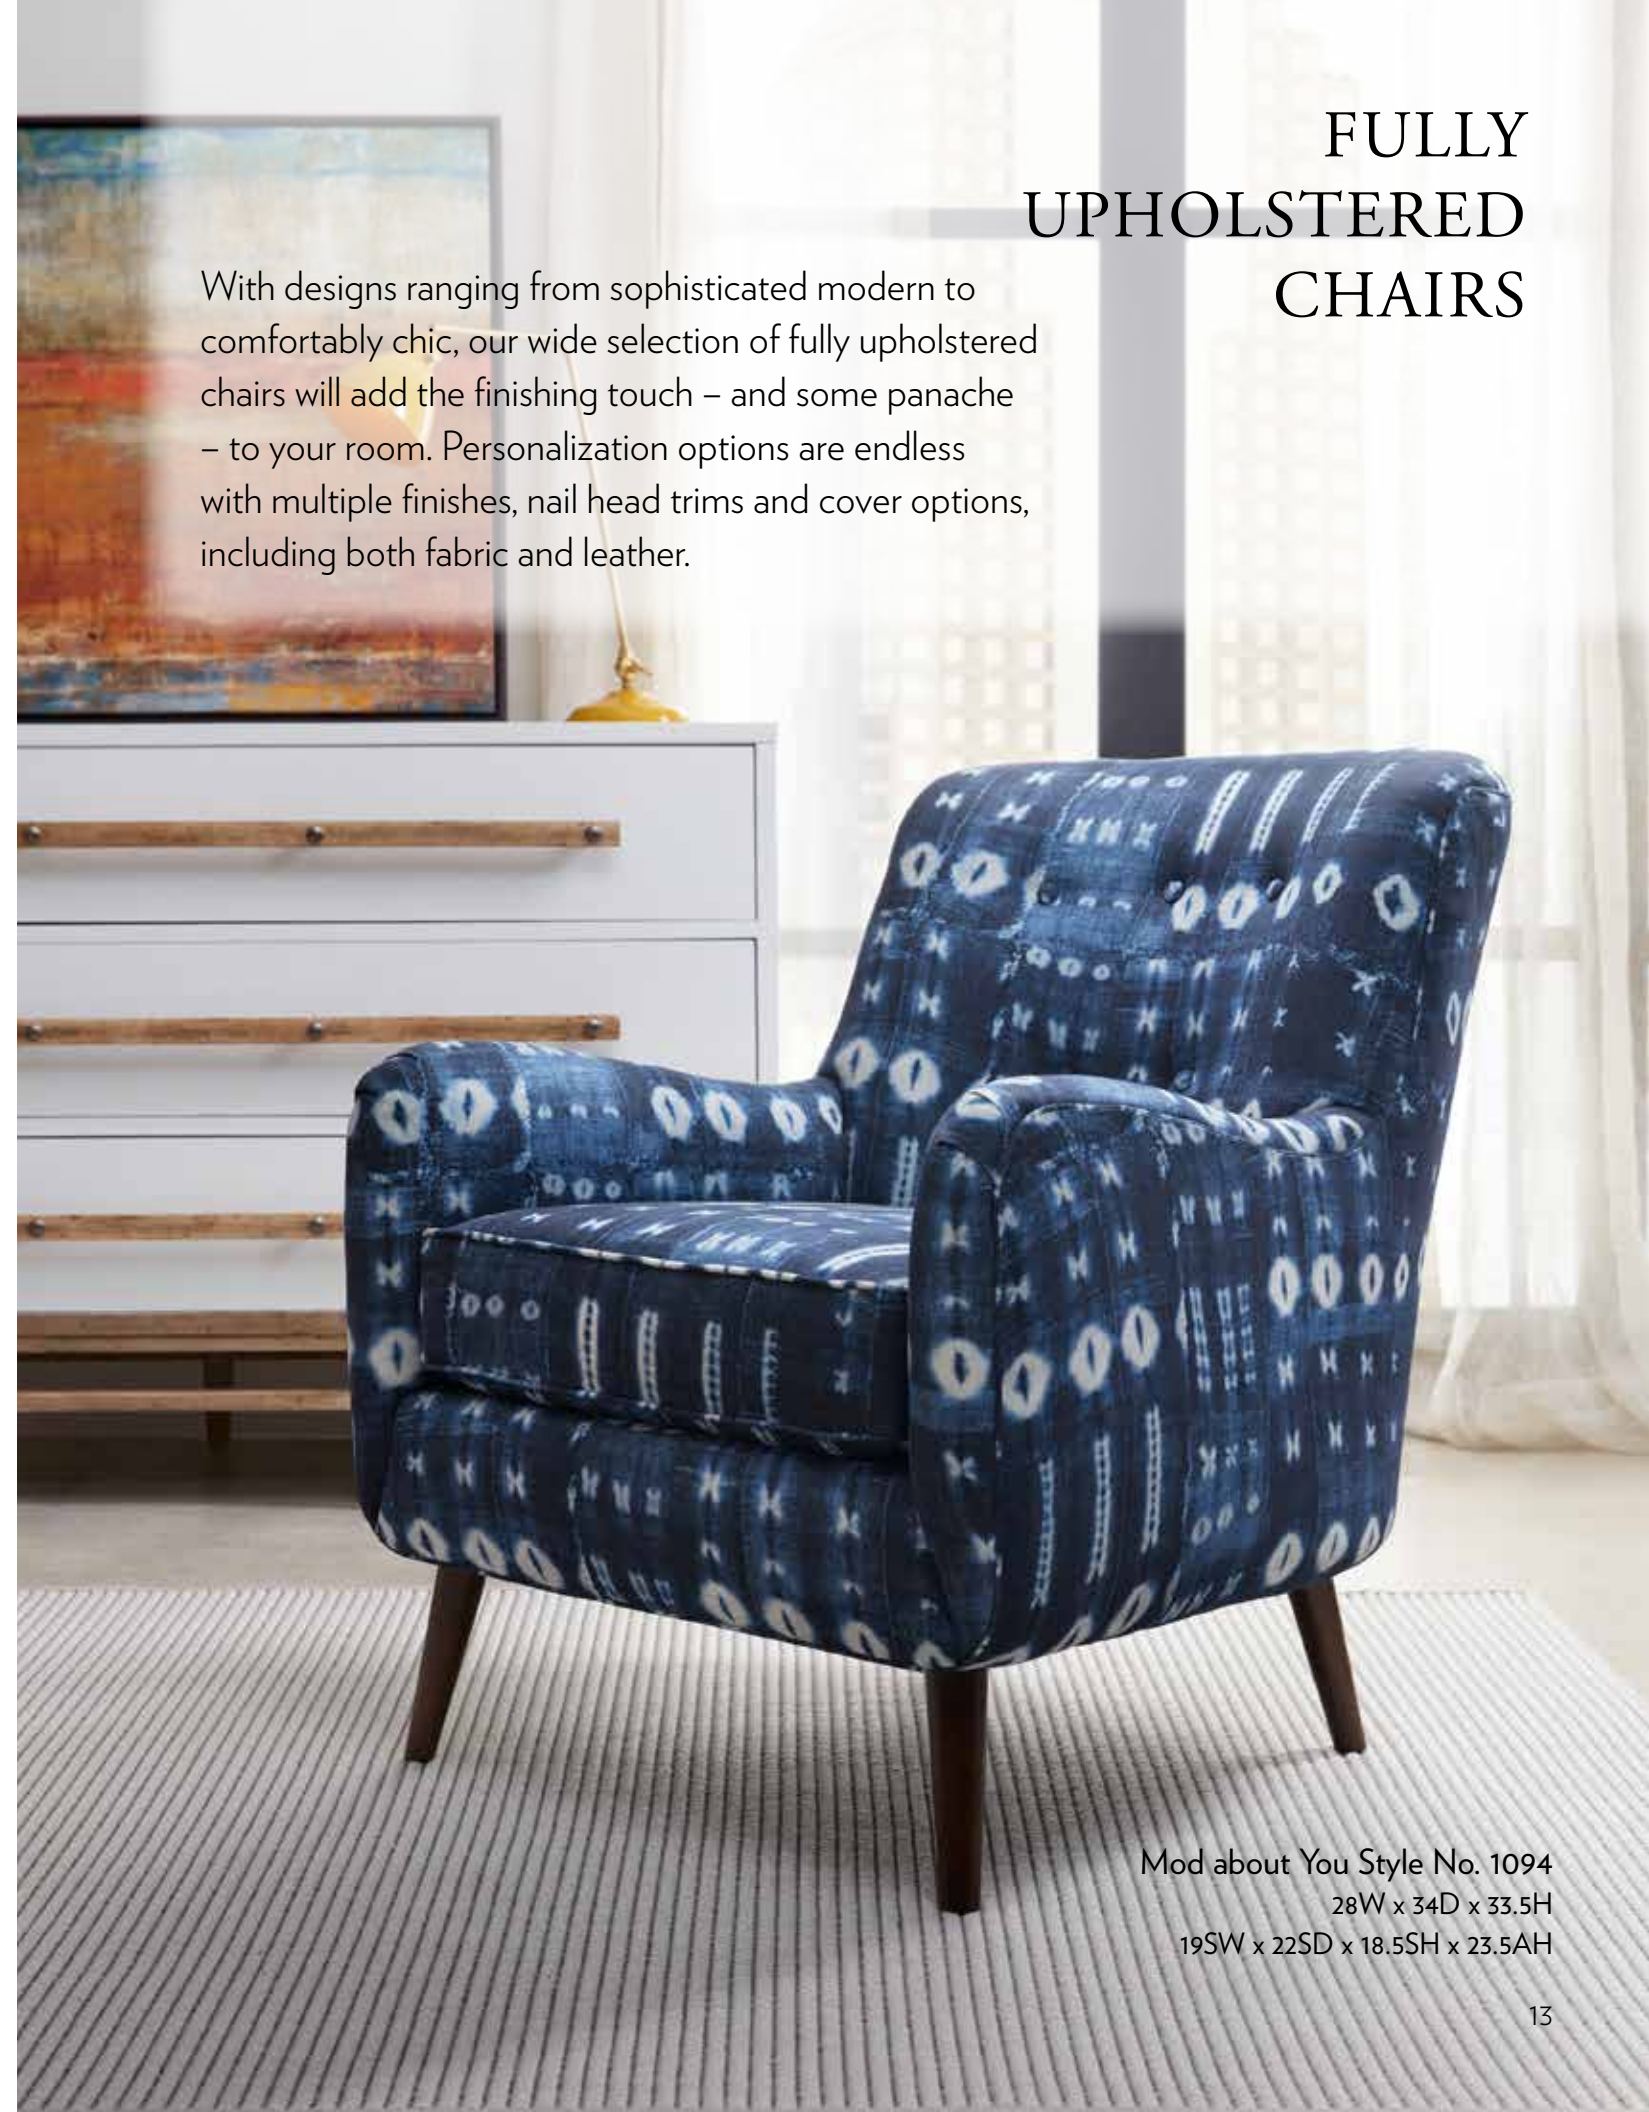

20.5SW x 22.5SD x 18SH x 24.5AH

NEW

Maeve comes standard with a loose back, loose deluxe seat cushion, and welt trim only.

Available Sling Options

Canvas Fabric: 400499

FULLY UPHOLSTERED CHAIRS

With designs ranging from sophisticated modern to comfortably chic, our wide selection of fully upholstered chairs will add the finishing touch – and some panache – to your room. Personalization options are endless with multiple finishes, nail head trims and cover options, including both fabric and leather.