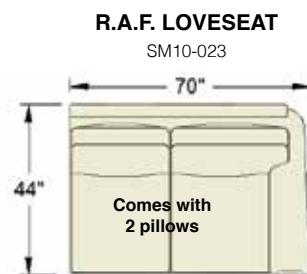

SM11-022 & SM11-023 - 70W
SM12-022 & SM12-023 - 68 1/2W
SM13-022 & SM13-023 - 71W

SM10-032
SM11-032
SM12-032
SM13-032