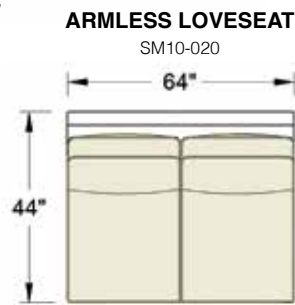

SM11-020
SM12-020
SM13-020