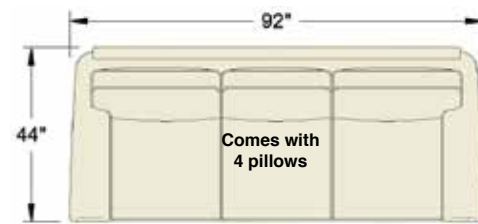

SM11-002 - 92W
SM12-002 - 89W
SM13-002 - 94W