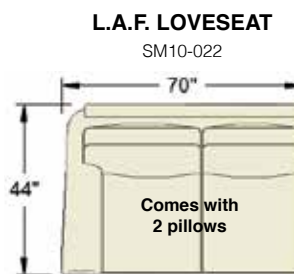

#1 Select your CONFIGURATION

SM11-015 & SM11-016 - 39W
SM12-015 & SM12-016 - 37 1/2W
SM13-015 & SM13-016 - 40W

SM11-043 & SM11-044 - 69 1/2W
SM12-043 & SM12-044 - 68W
SM13-043 & SM13-044 - 70 1/2W

SM11-025 & SM11-026 - 36 1/2W
SM12-025 & SM12-026 - 35W
SM13-025 & SM13-026 - 37 1/2W

SM11-017
SM12-017
SM13-017

SM11-031
SM12-031
SM13-031

As Shown from Left to Right:

Sage - Style No. SM10-022
70W x 44D x 36H
62SW x 24SD x 19SH x 25.5AH
This Left Arm Facing (LAF) loveseat comes standard with a blendown seat cushion, topstitch trim, and a pair of 21" blendown throw pillows.

Sage - Style No. SM10-032
72W x 44D x 36H
35SW x 24SD x 19SH
This wedge comes standard with a blendown seat cushion and topstitch trim.

Sage - Style No. SM10-023
70W x 44D x 36H
62SW x 24SD x 19SH x 25.5AH
This Right Arm Facing (RAF) loveseat comes standard with a blendown seat cushion, topstitch trim, and a pair of 21" blendown throw pillows.

Also Shown Above in Room Setting:

1922 Lyric Accent Chair
26W x 34D x 36.5H
See page 22 for details.

* Shown with a Box Border Back and Block Leg.

SM11-022 & SM11-023 - 70W
SM12-022 & SM12-023 - 68 1/2W
SM13-022 & SM13-023 - 71W

SM10-032
SM11-032
SM12-032
SM13-032

SM11-033
SM12-033
SM13-033

SM11-020
SM12-020
SM13-020

SM11-003 - 61W
SM12-003 - 58W
SM13-003 - 63W

SM11-001 - 82W
SM12-001 - 79W
SM13-001 - 84W

SM11-002 - 92W
SM12-002 - 89W
SM13-002 - 94W