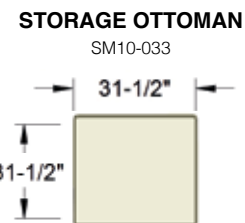

SM11-033
SM12-033
SM13-033