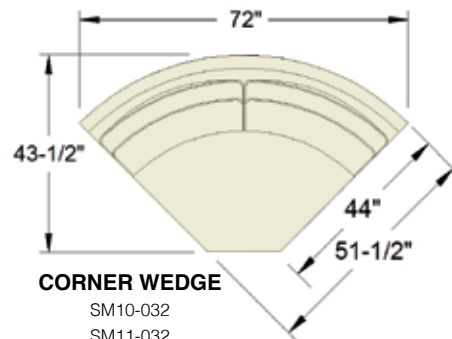

SM11-022 & SM11-023 - 70W
SM12-022 & SM12-023 - 68 1/2W
SM13-022 & SM13-023 - 71W

SM10-032
SM11-032
SM12-032
SM13-032

SM11-033
SM12-033
SM13-033