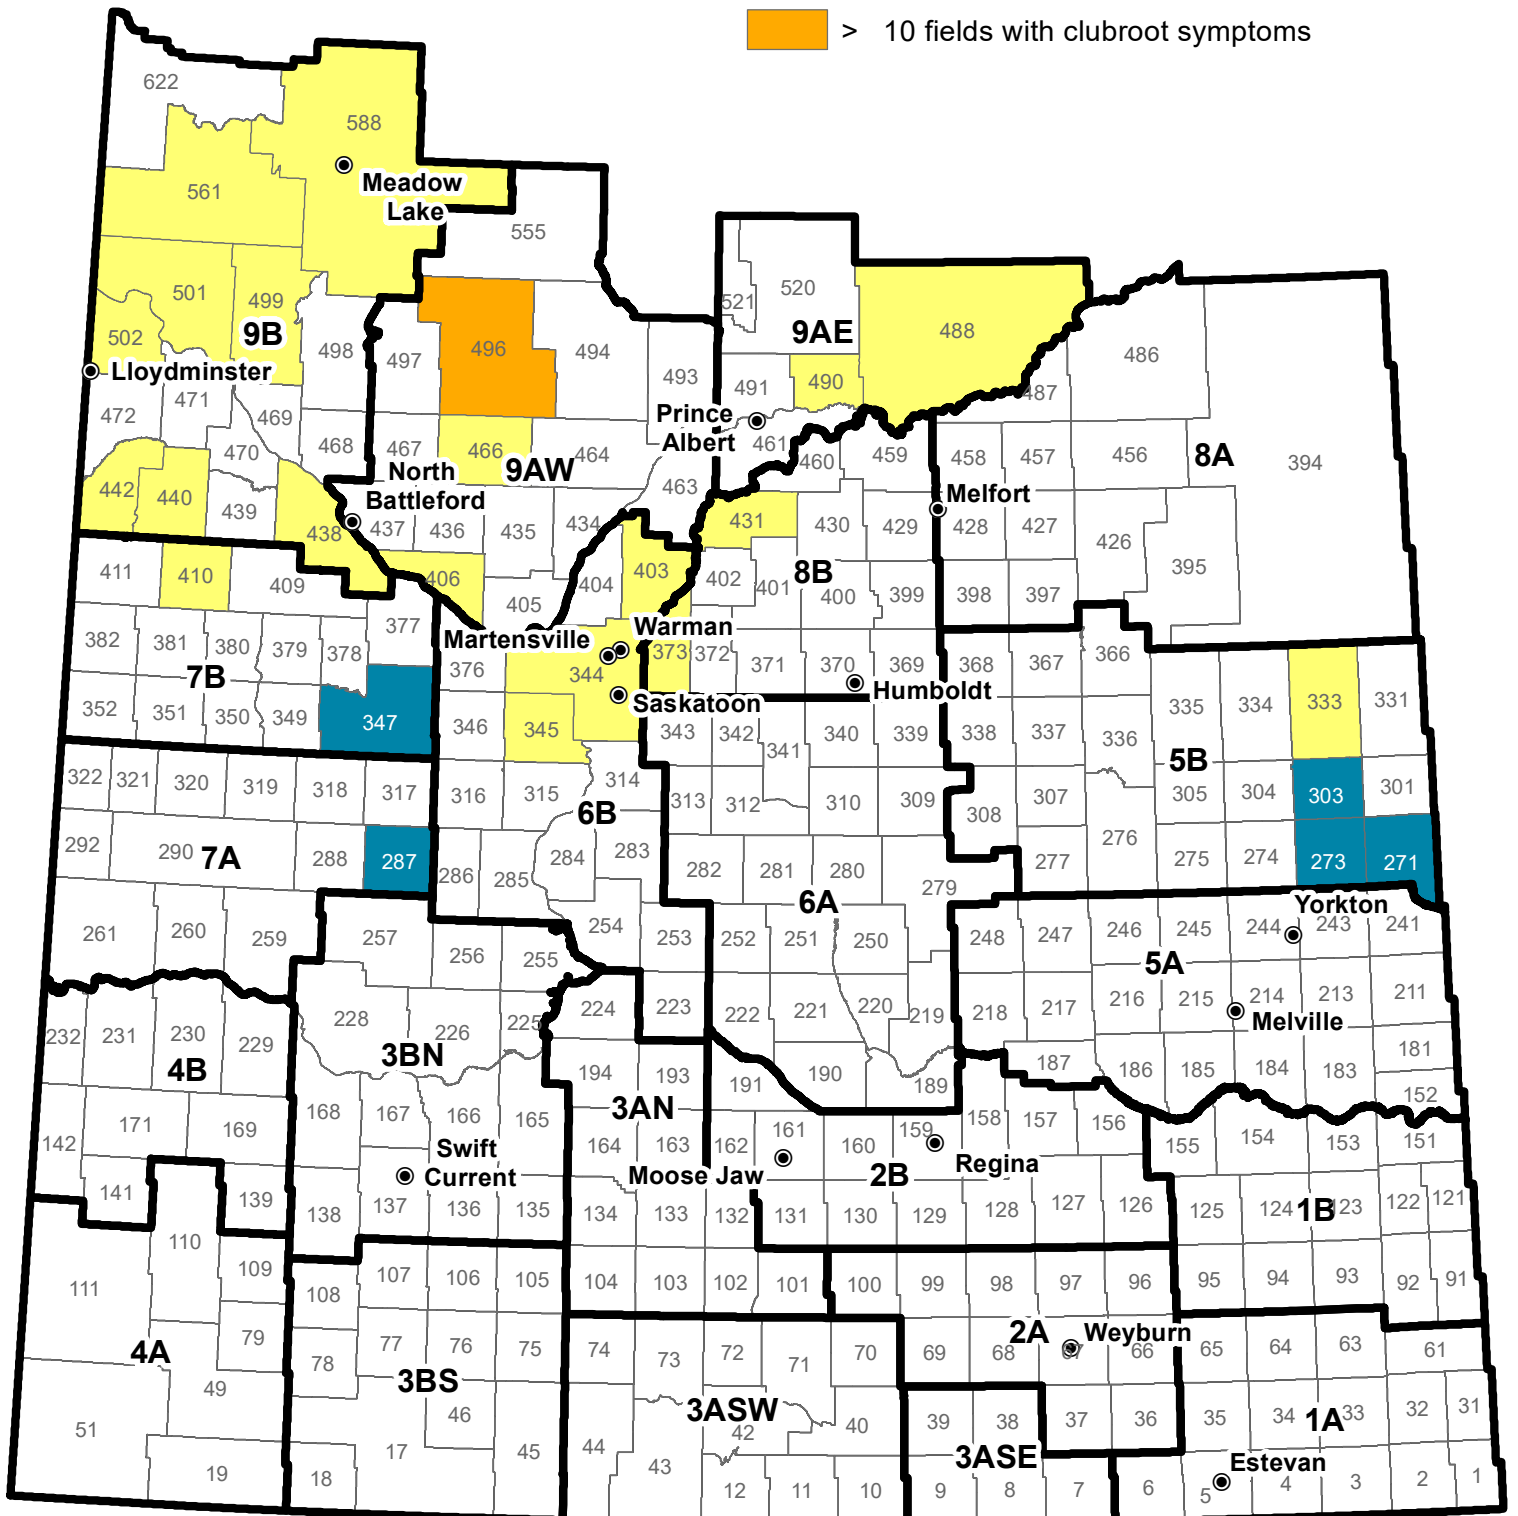

Clubroot Distribution in Saskatchewan (cumulative testing 2008 to 2019)

Data Source:
Clubroot Survey - Crops and Irrigation Branch

Geomatics Services, Ministry of Agriculture January 6, 2020