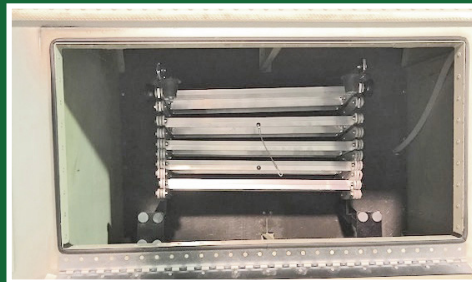

Made of 100% lightweight aircraft-grade aluminum and stainless steel, these collapsible steps are easily stowed in the float locker.

Fast, Easy Installation

In five minutes, you can retrieve the steps from the well, unfold them, drop the top brackets into the two plug holes on the float, and simply walk off your aircraft. Just like walking down your stairs at home!

Details & Specifications

6-Inches Deep by 20-Inches Wide

Easily Collapsible For Storage

Durable, Rustproof Aluminum & Stainless Steel

Non-Slip Treads For Sure Footing

Handrail For Increased Safety & Stability