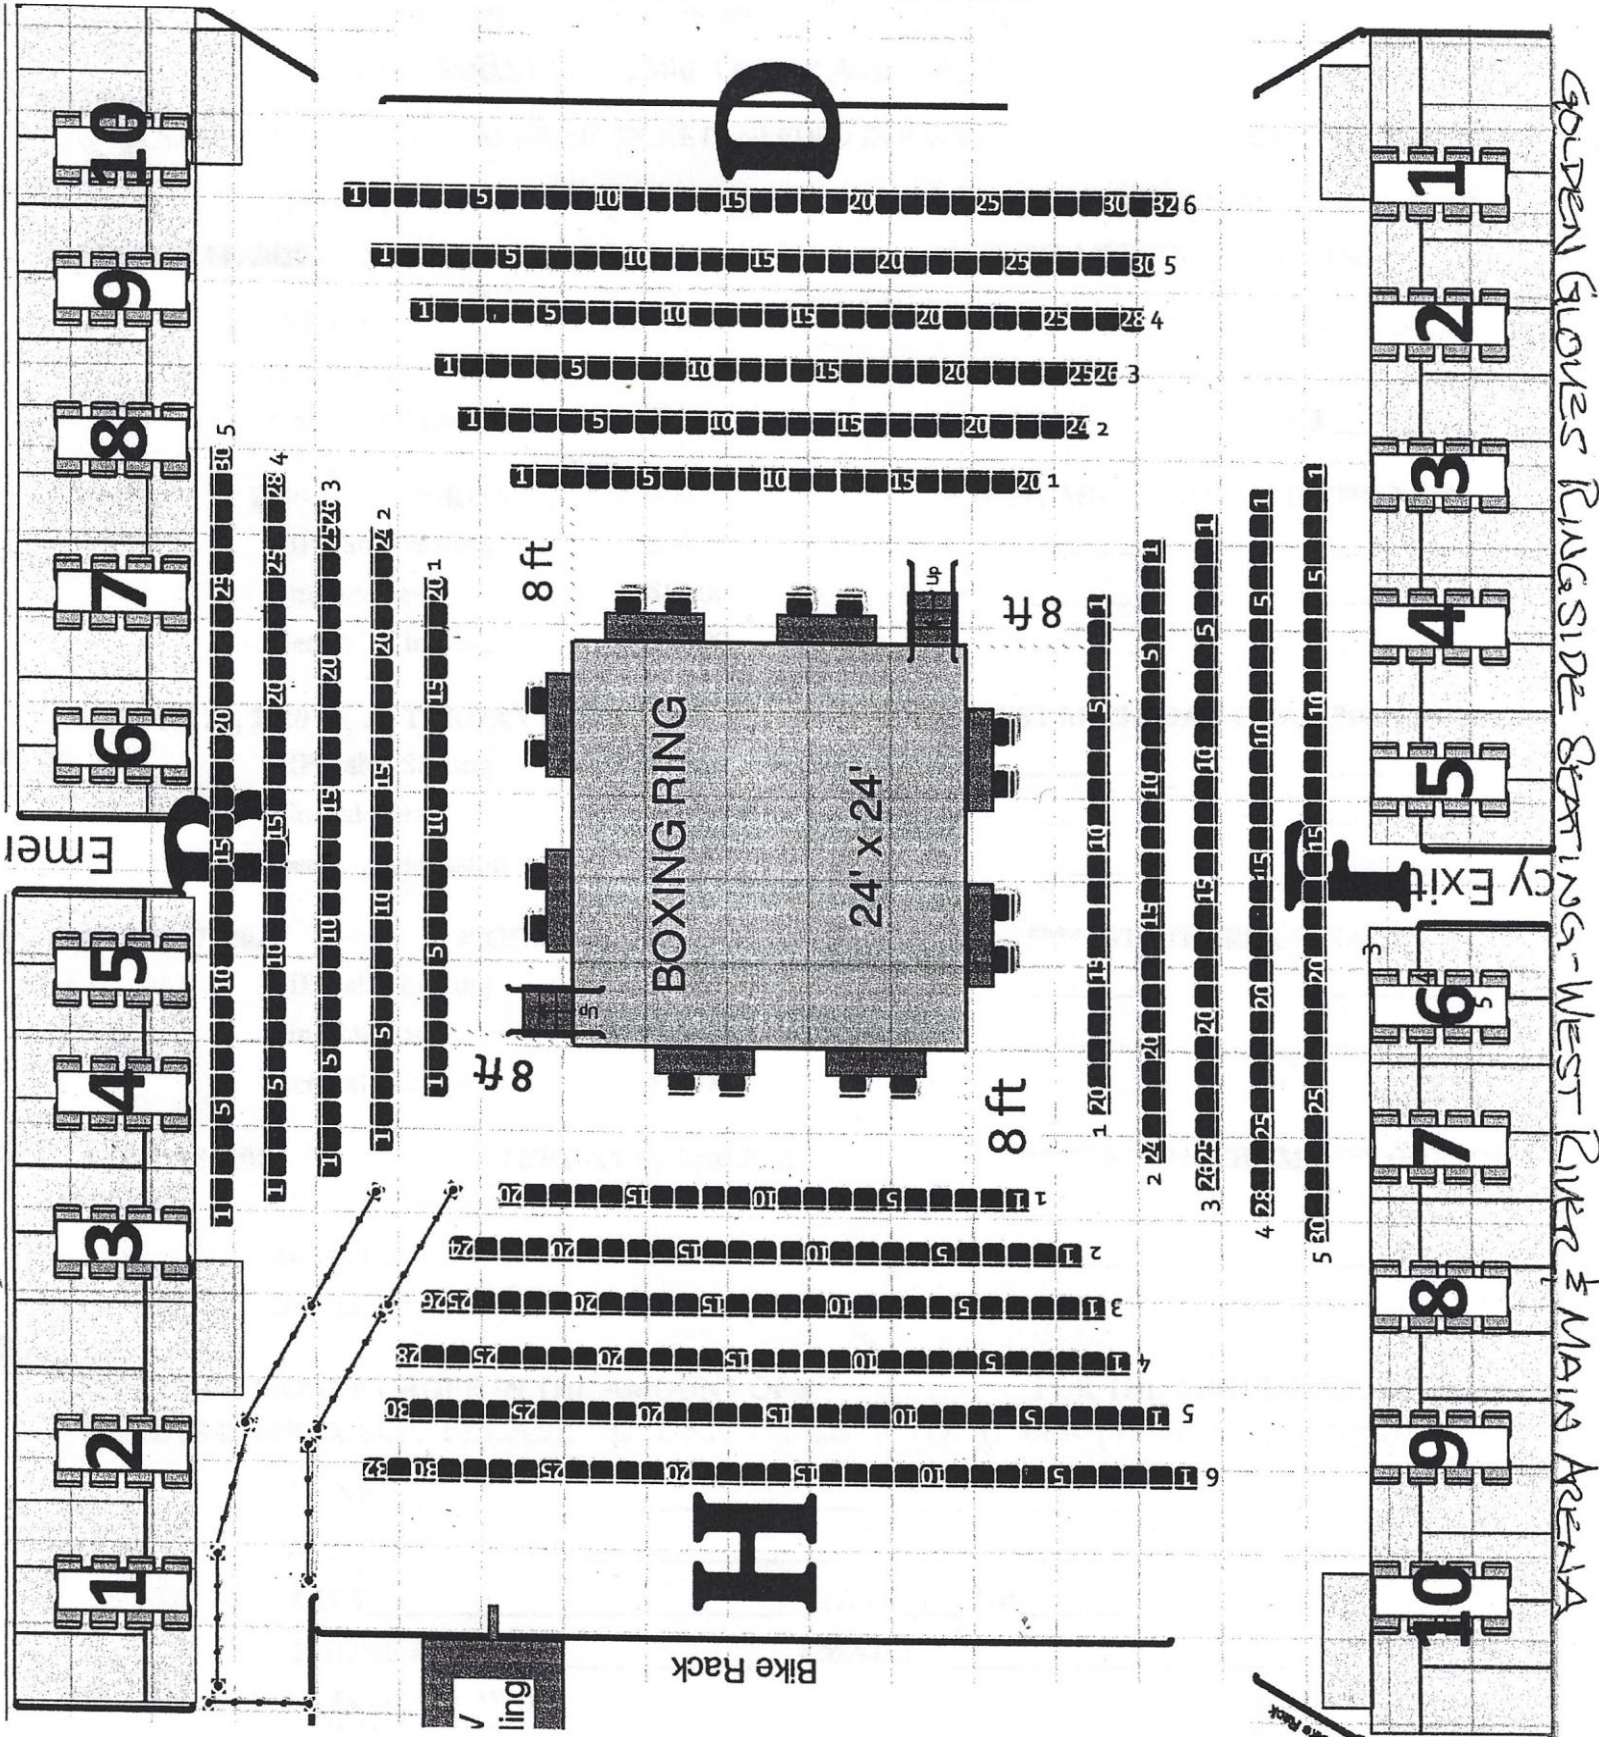

DeltaPlex Seating Chart

GENERAL ADMISSION

GOLDEN GLOVES RING SIDE SEATING - WEST RIVER & MAIN AVENUE

Bike Rack

Emergency Exit

8 ft

8 ft

8 ft

8 ft

H

Emergency Exit

Ring

Ring