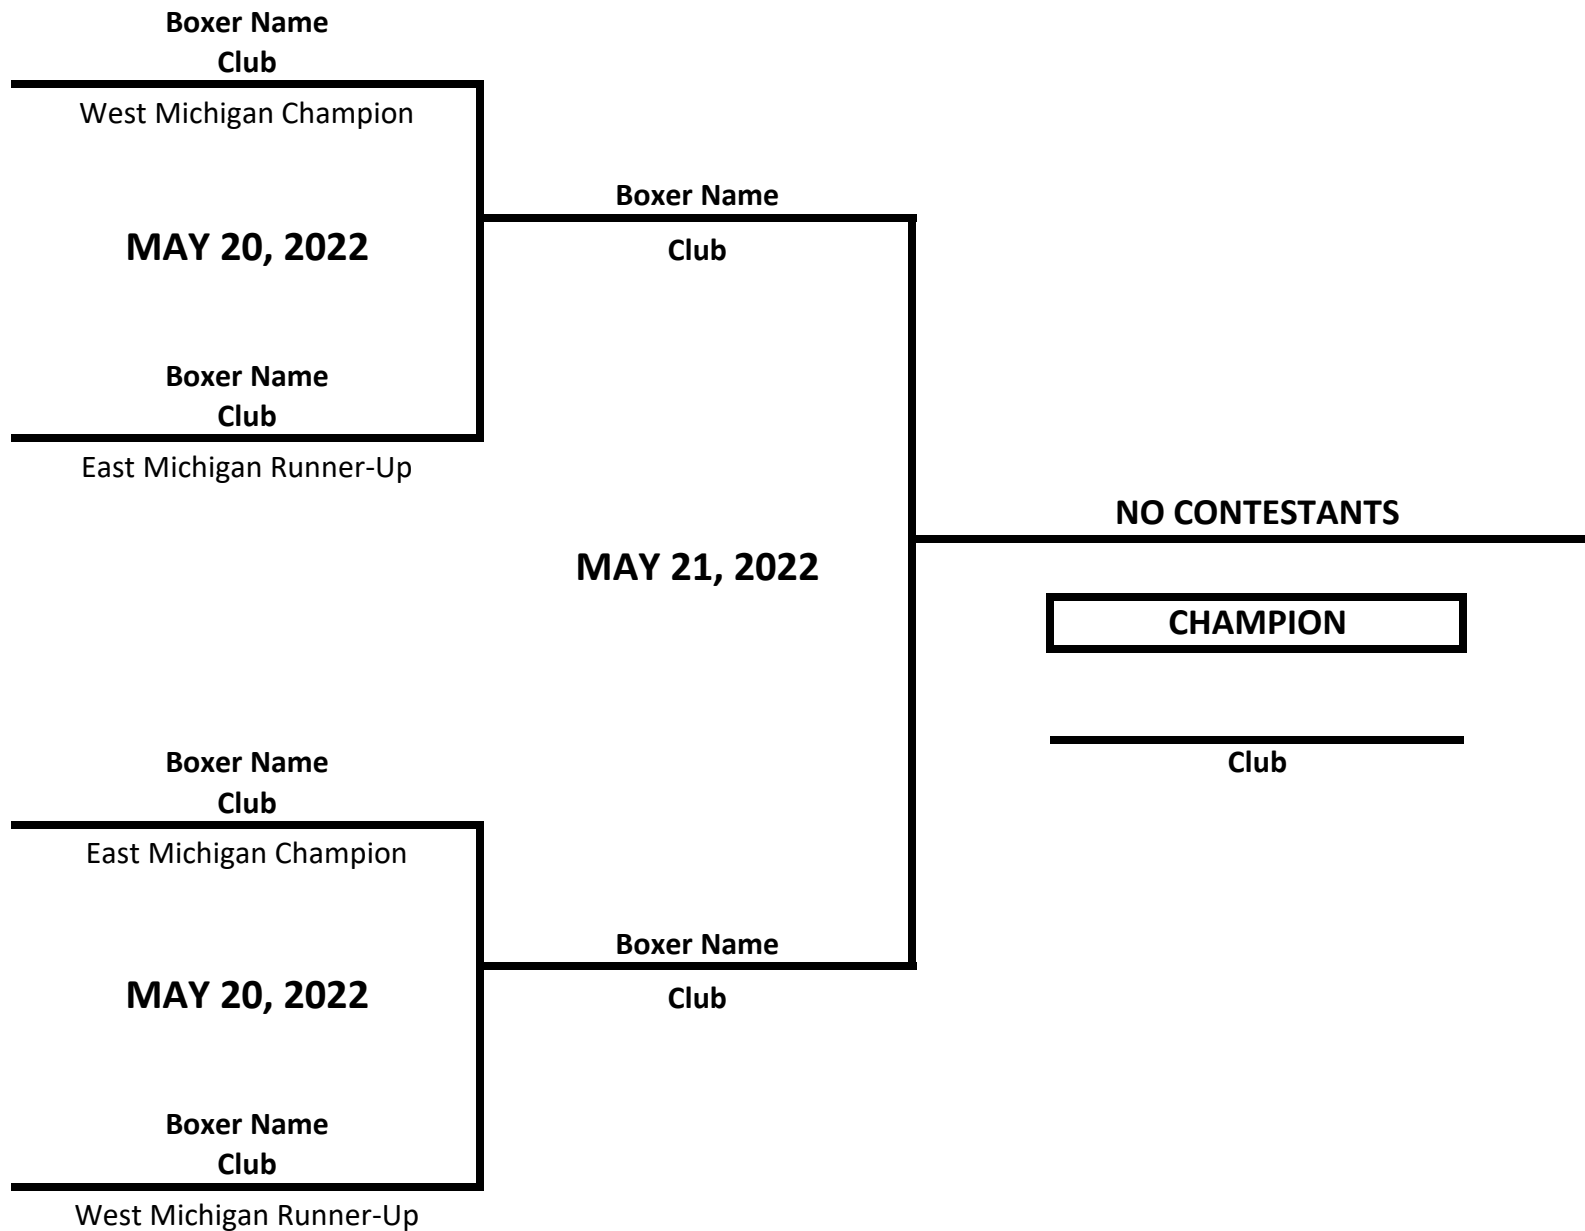

2022 MICHIGAN GOLDEN GLOVES STATE CHAMPIONSHIPS

CLASS: ELITE - NOVICE - FEMALE

WEIGHT: 178 LBS