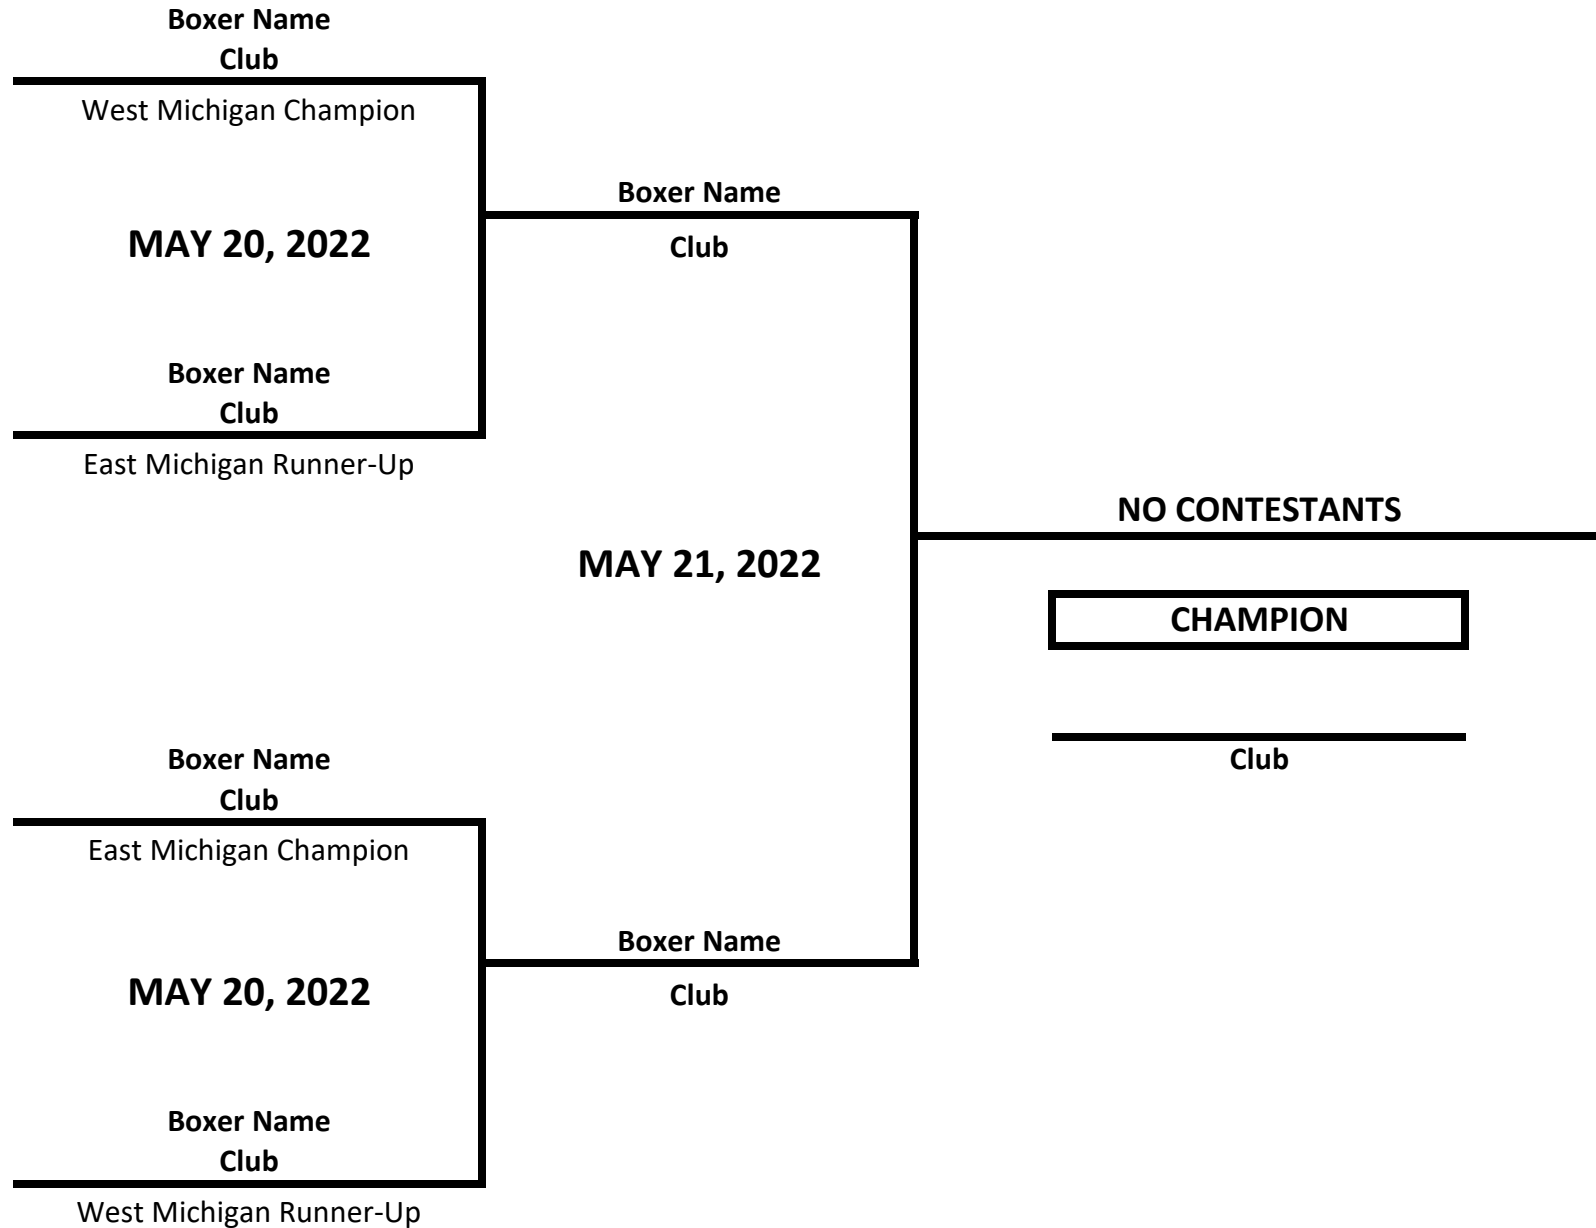

2022 MICHIGAN GOLDEN GLOVES STATE CHAMPIONSHIPS

CLASS: ELITE - NOVICE - FEMALE

WEIGHT: 125 LBS