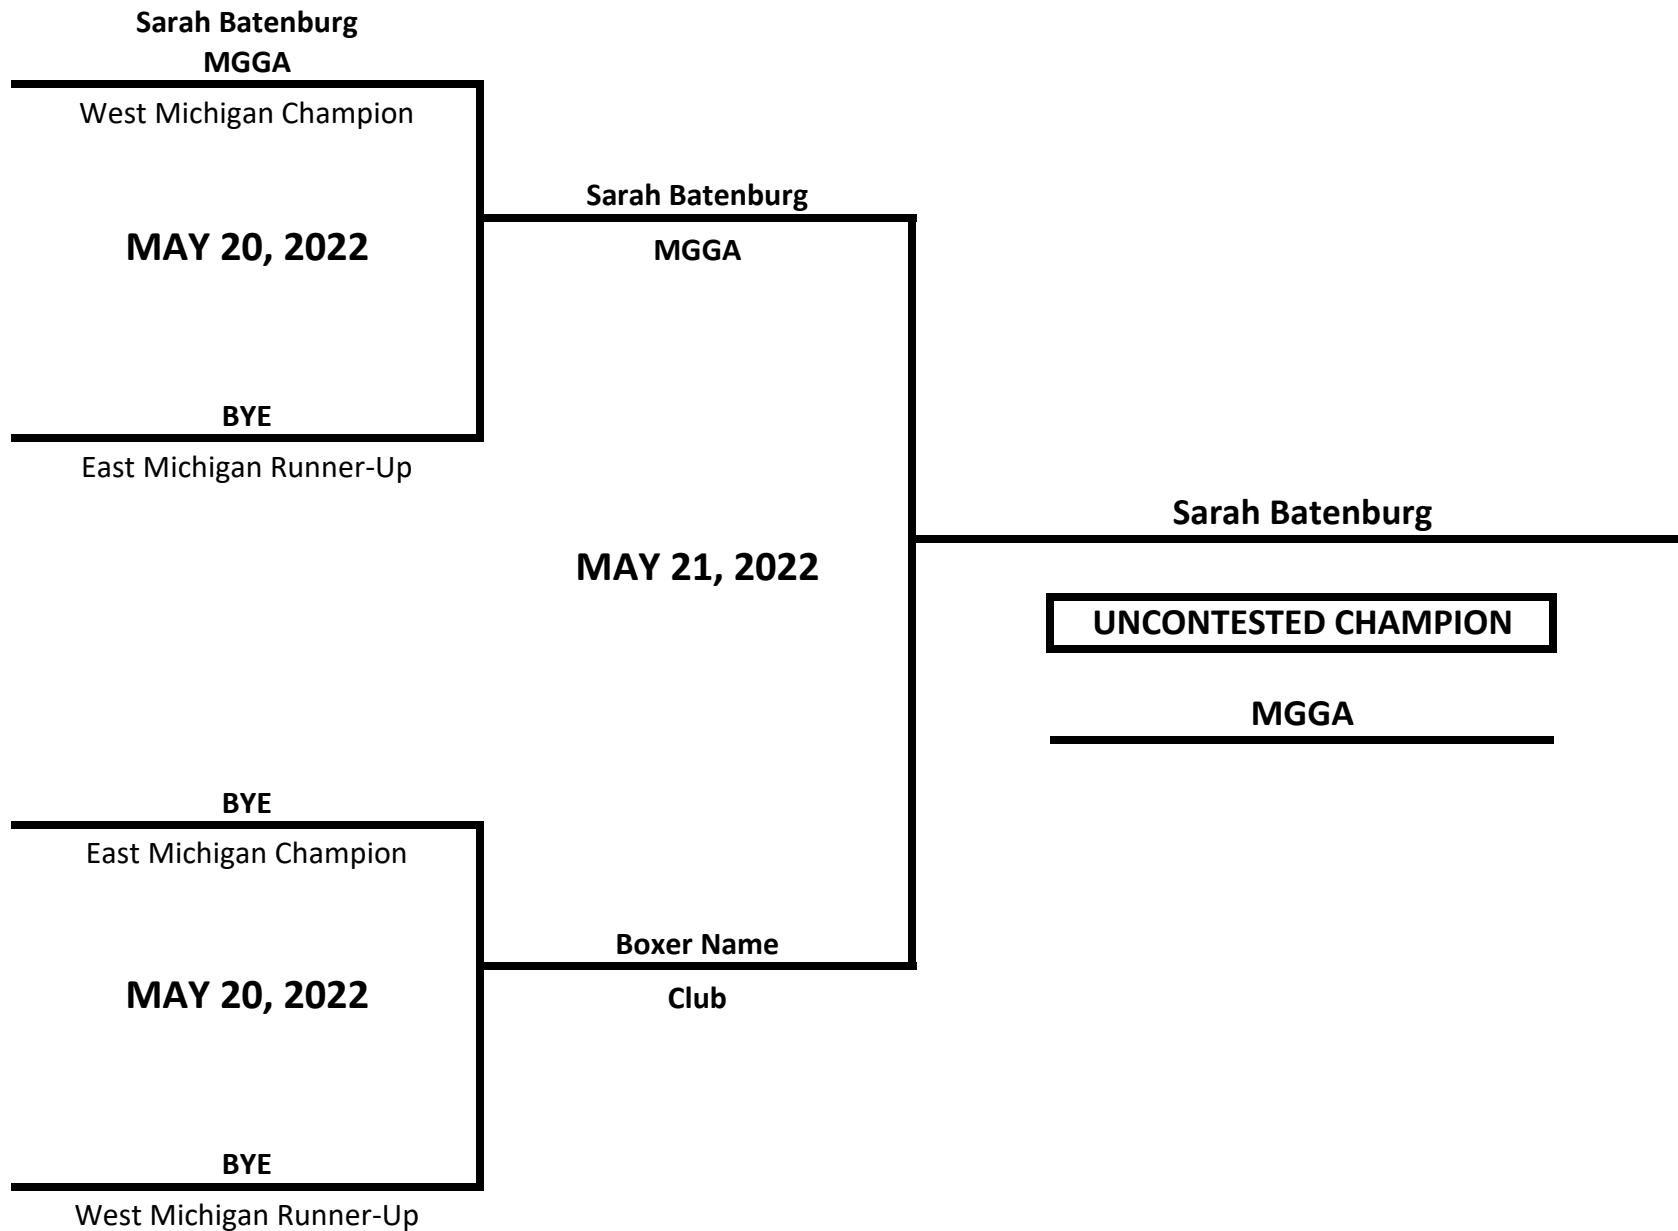

2022 MICHIGAN GOLDEN GLOVES STATE CHAMPIONSHIPS

CLASS: ELITE - OPEN - FEMALE

WEIGHT: 165 LBS