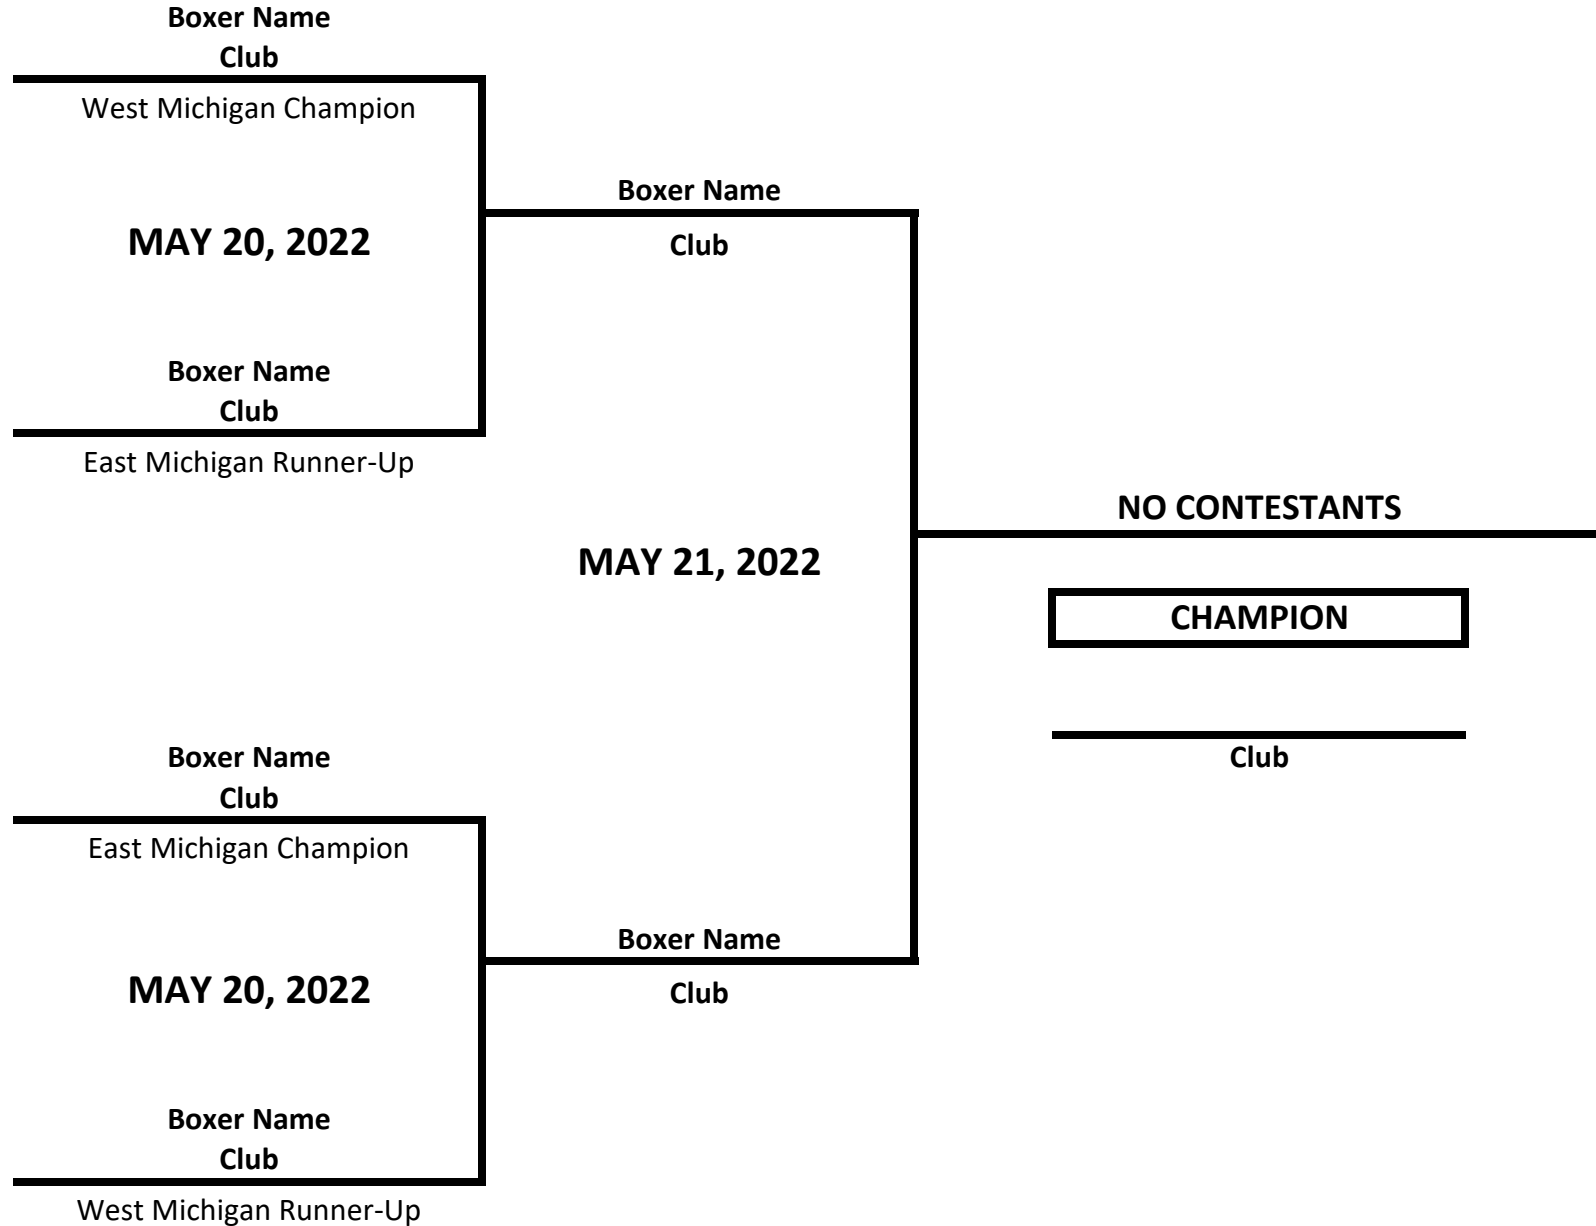

2022 MICHIGAN GOLDEN GLOVES STATE CHAMPIONSHIPS

CLASS: ELITE - NOVICE - FEMALE

WEIGHT: 178+ LBS