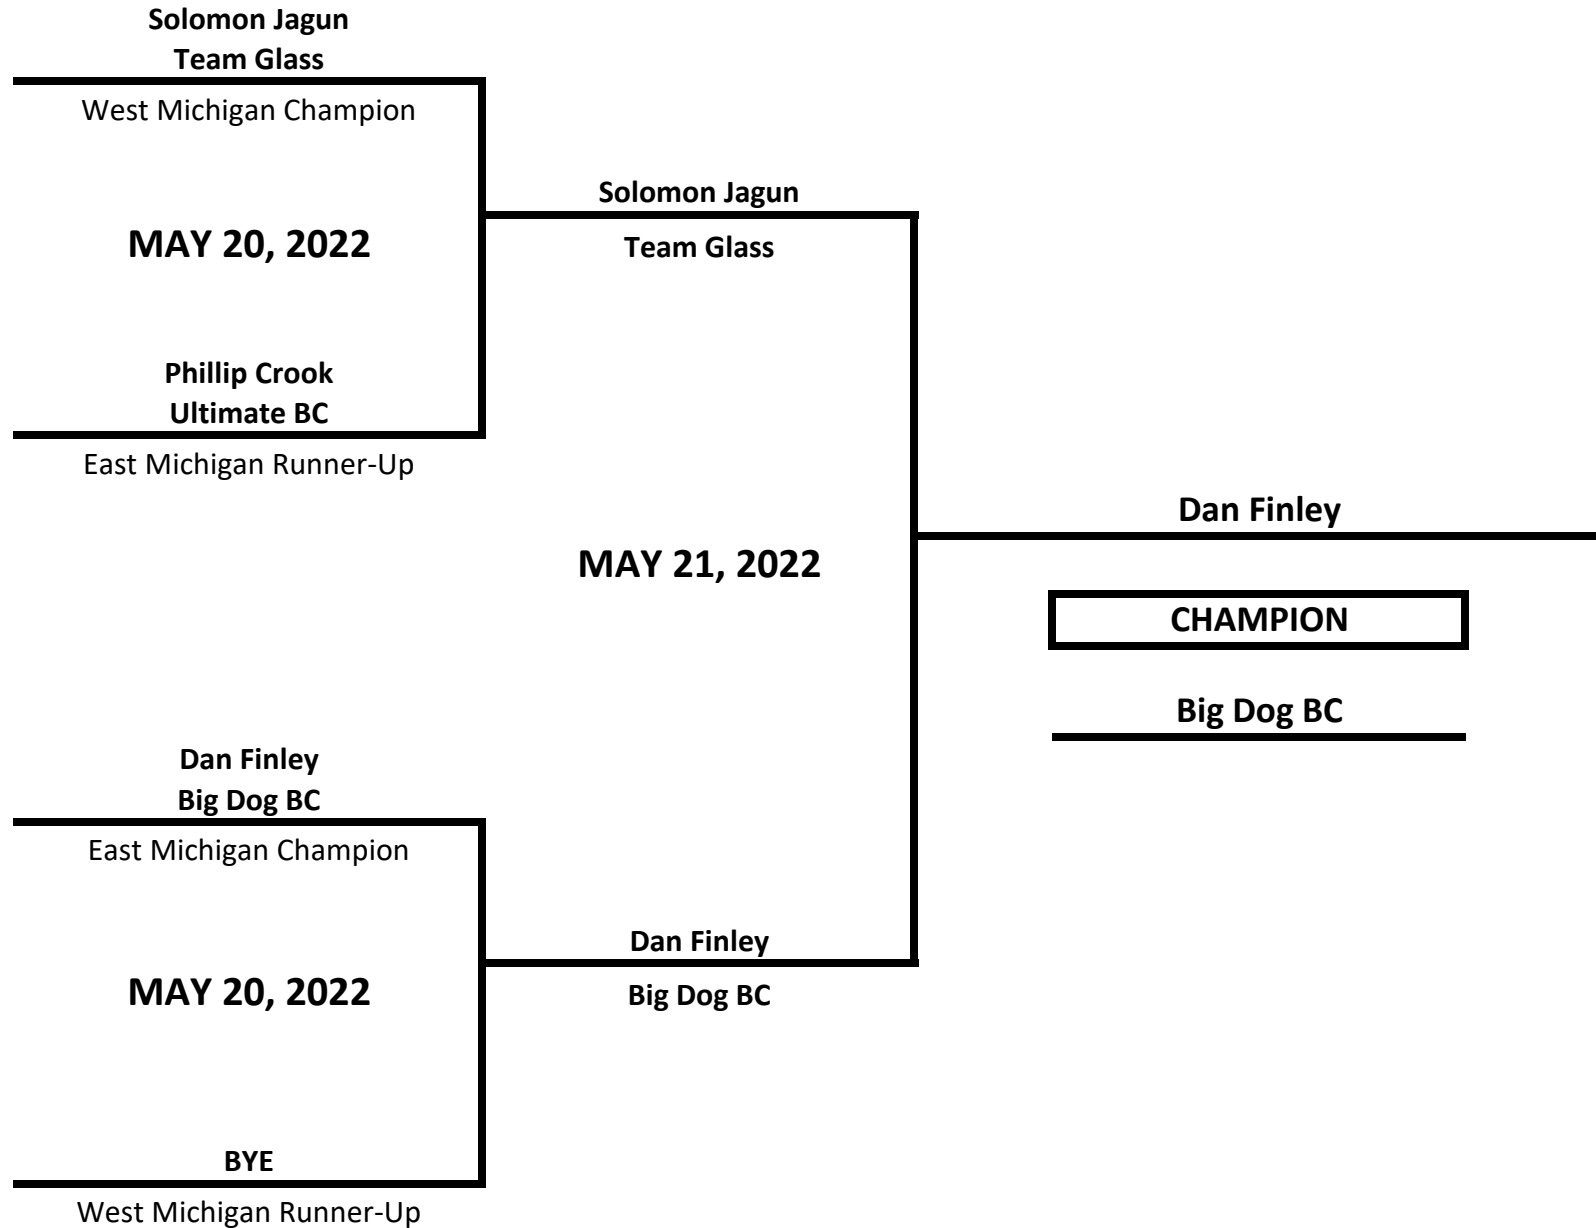

2022 MICHIGAN GOLDEN GLOVES STATE CHAMPIONSHIPS

CLASS: ELITE - NOVICE - MALE

WEIGHT: 189 LBS