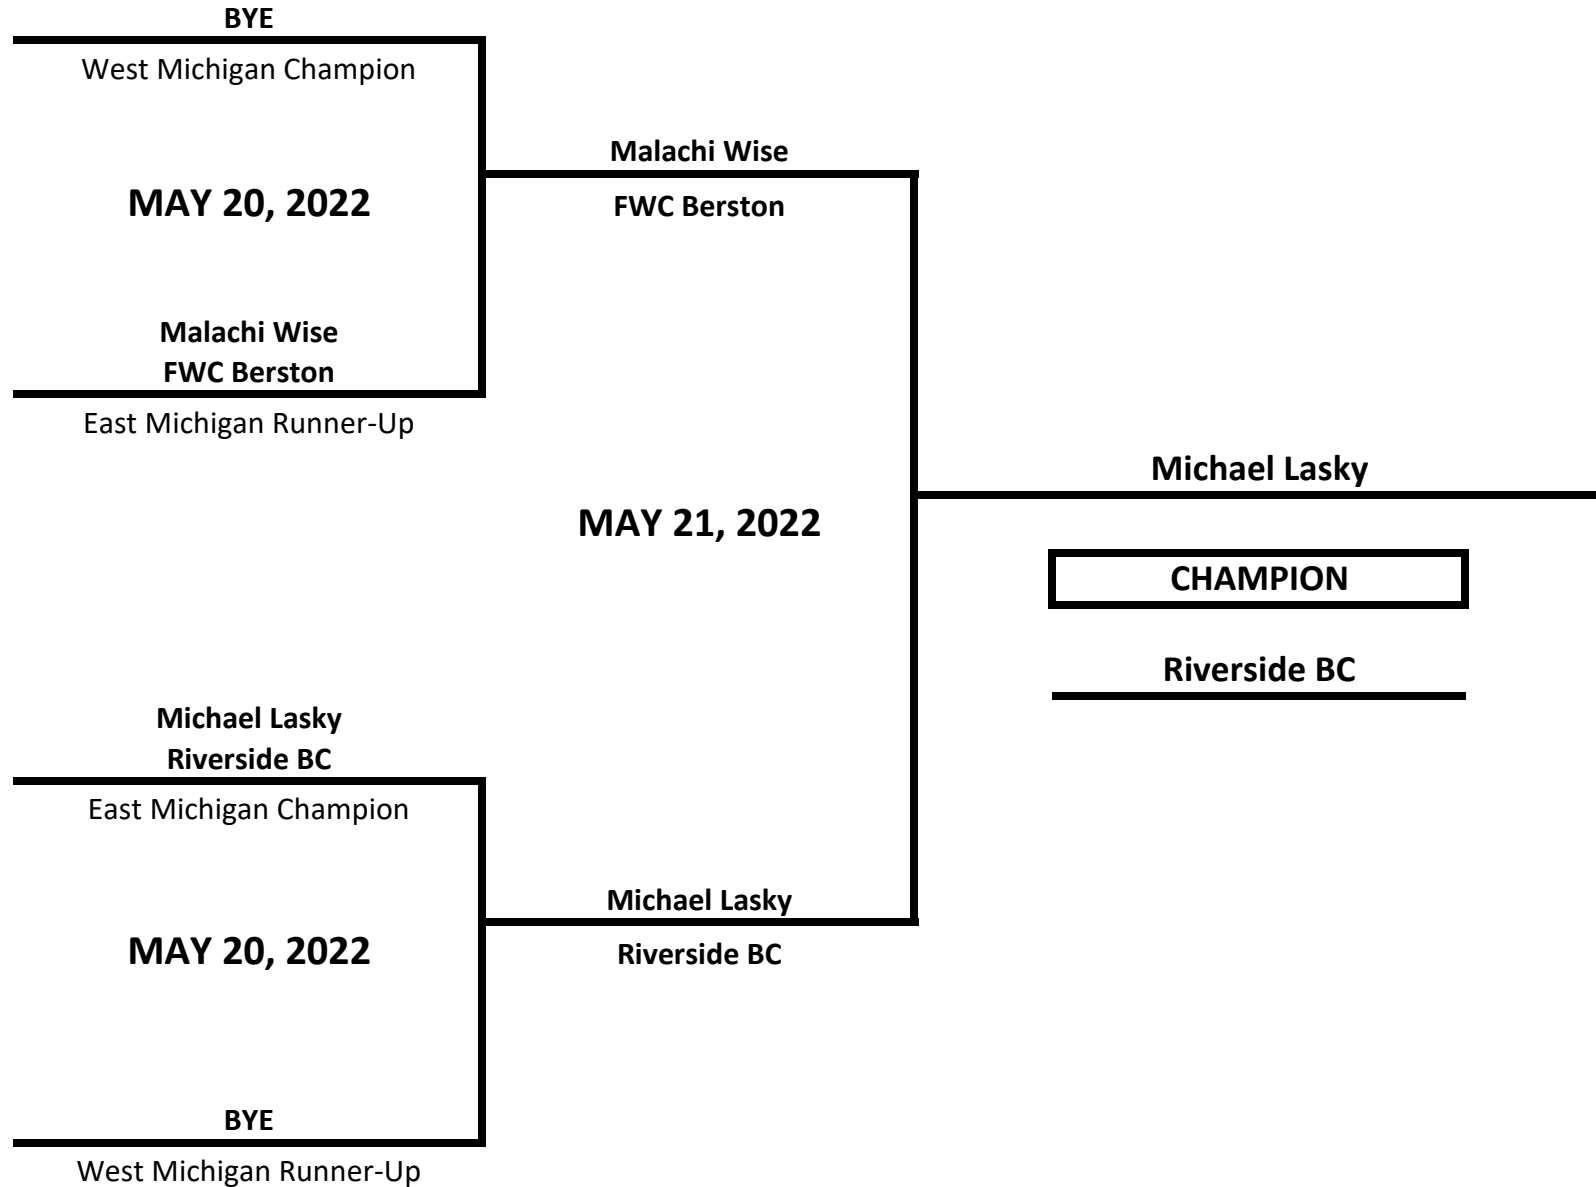

2022 MICHIGAN GOLDEN GLOVES STATE CHAMPIONSHIPS

CLASS: ELITE - NOVICE - MALE

WEIGHT: 203 LBS