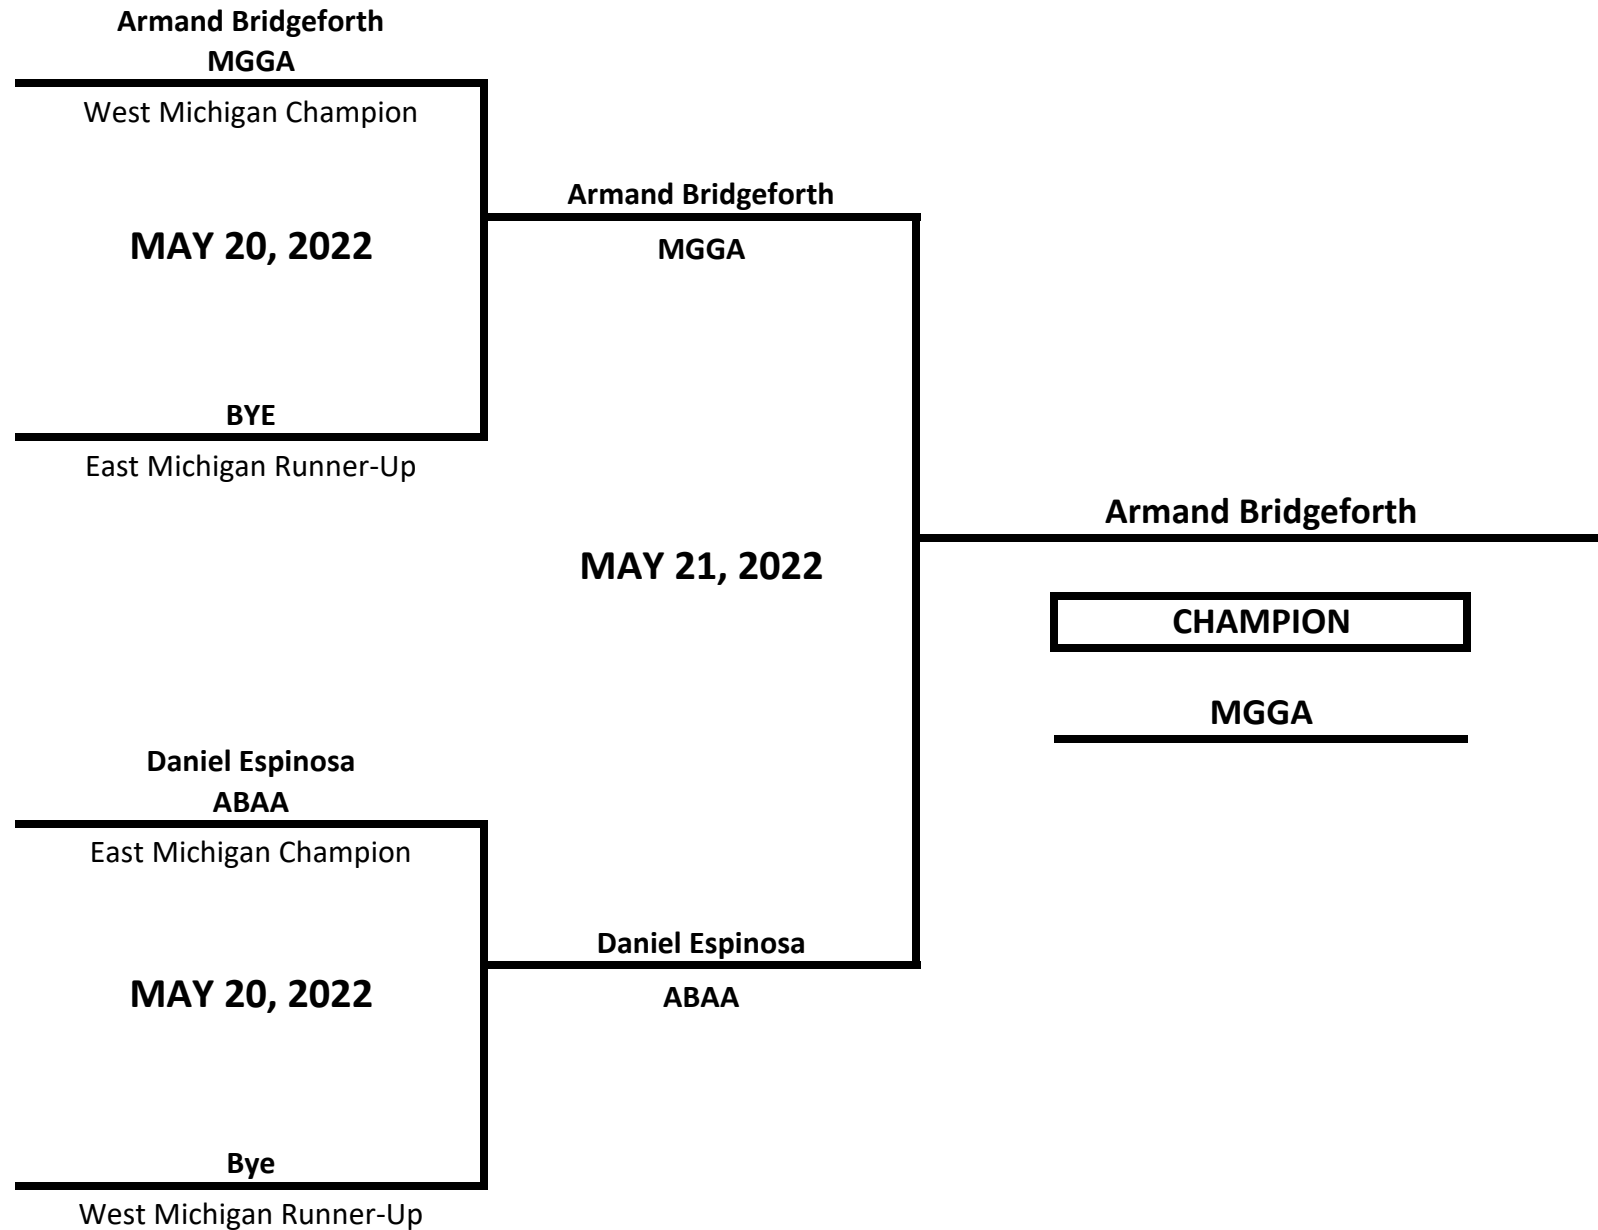

2022 MICHIGAN GOLDEN GLOVES STATE CHAMPIONSHIPS

CLASS: ELITE - NOVICE - MALE

WEIGHT: 125 LBS