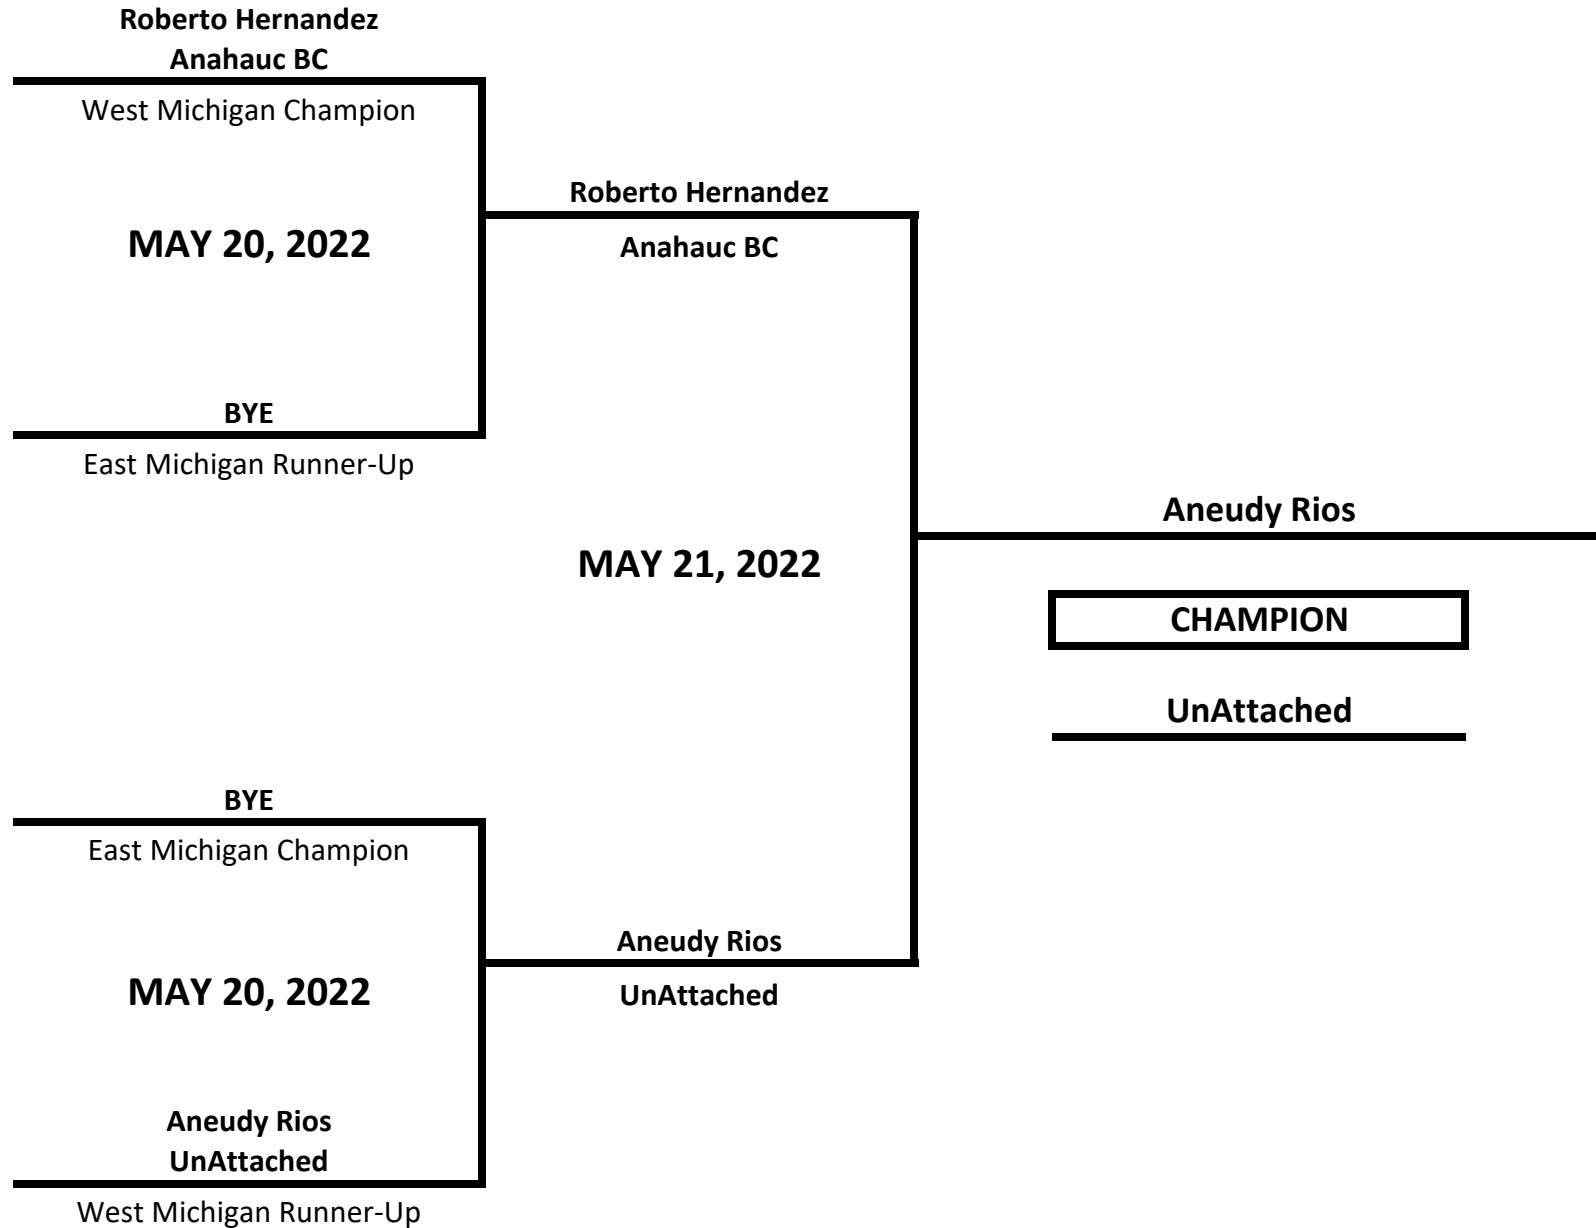

2022 MICHIGAN GOLDEN GLOVES STATE CHAMPIONSHIPS

CLASS: ELITE - OPEN - MALE

WEIGHT: 139 LBS