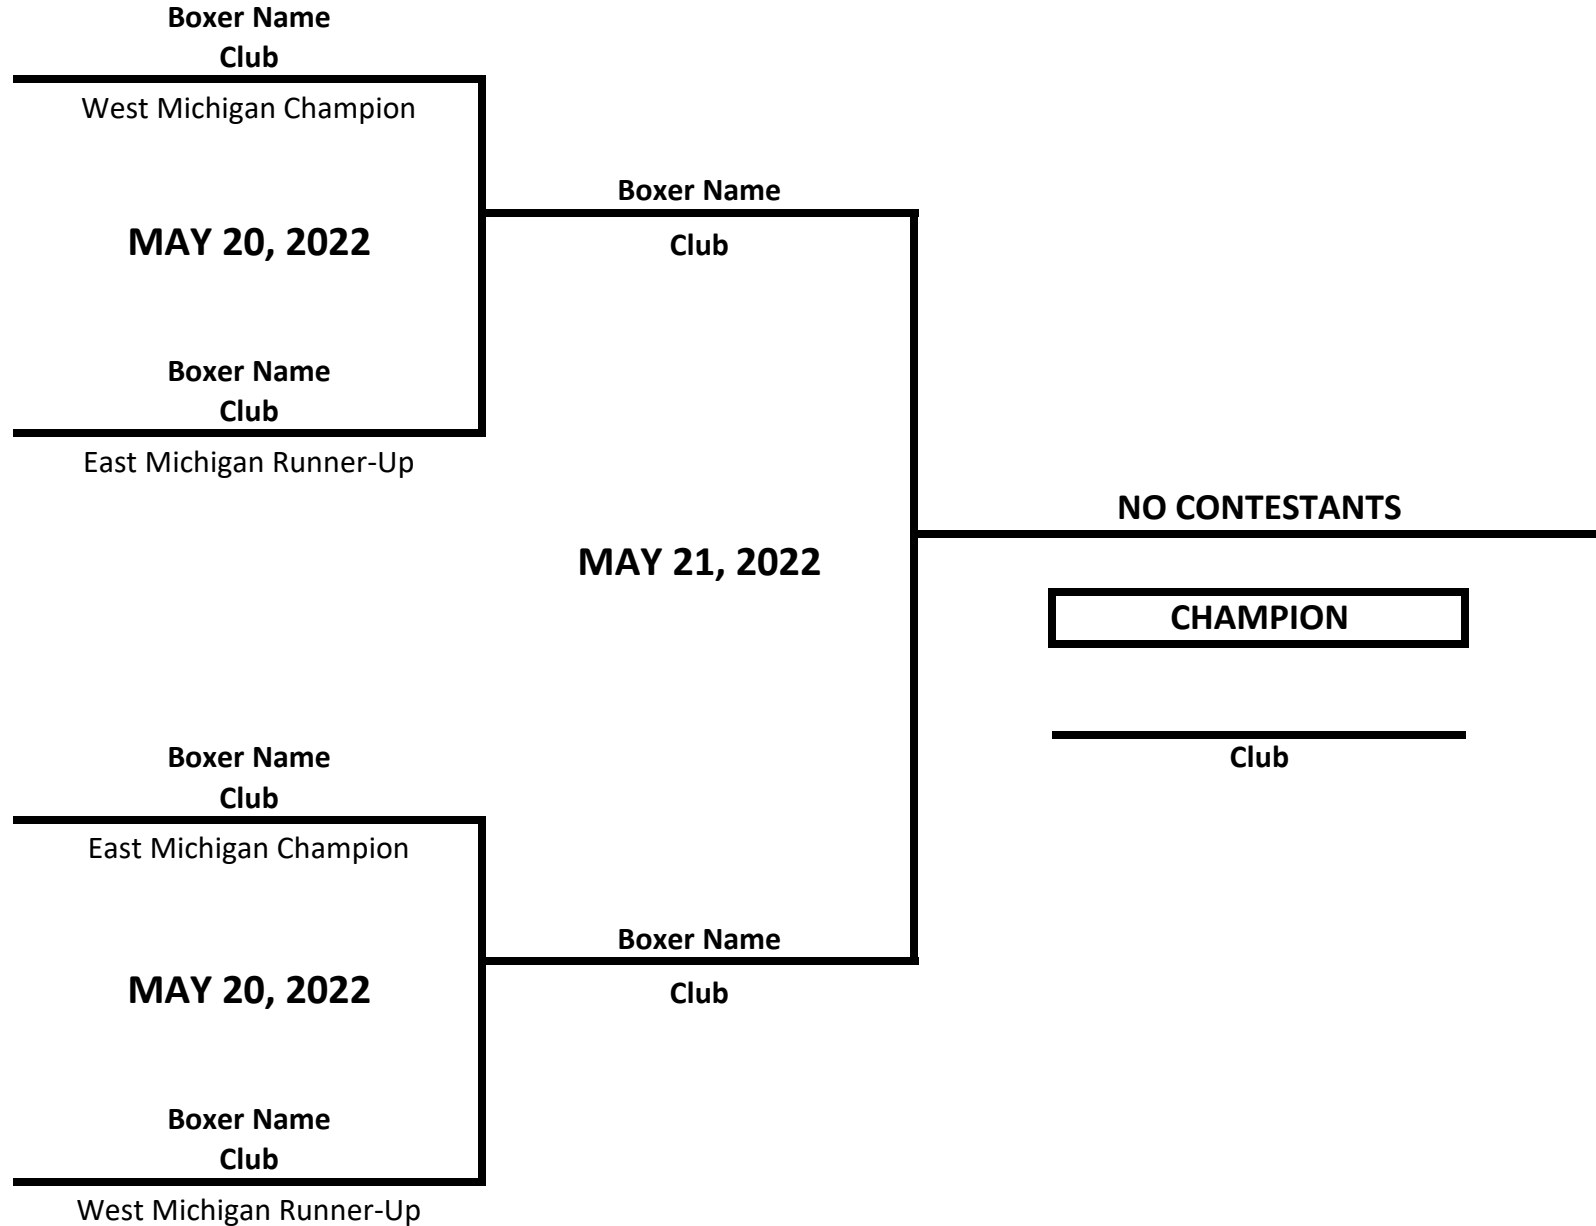

2022 MICHIGAN GOLDEN GLOVES STATE CHAMPIONSHIPS

CLASS: ELITE - OPEN - FEMALE

WEIGHT: 106 LBS