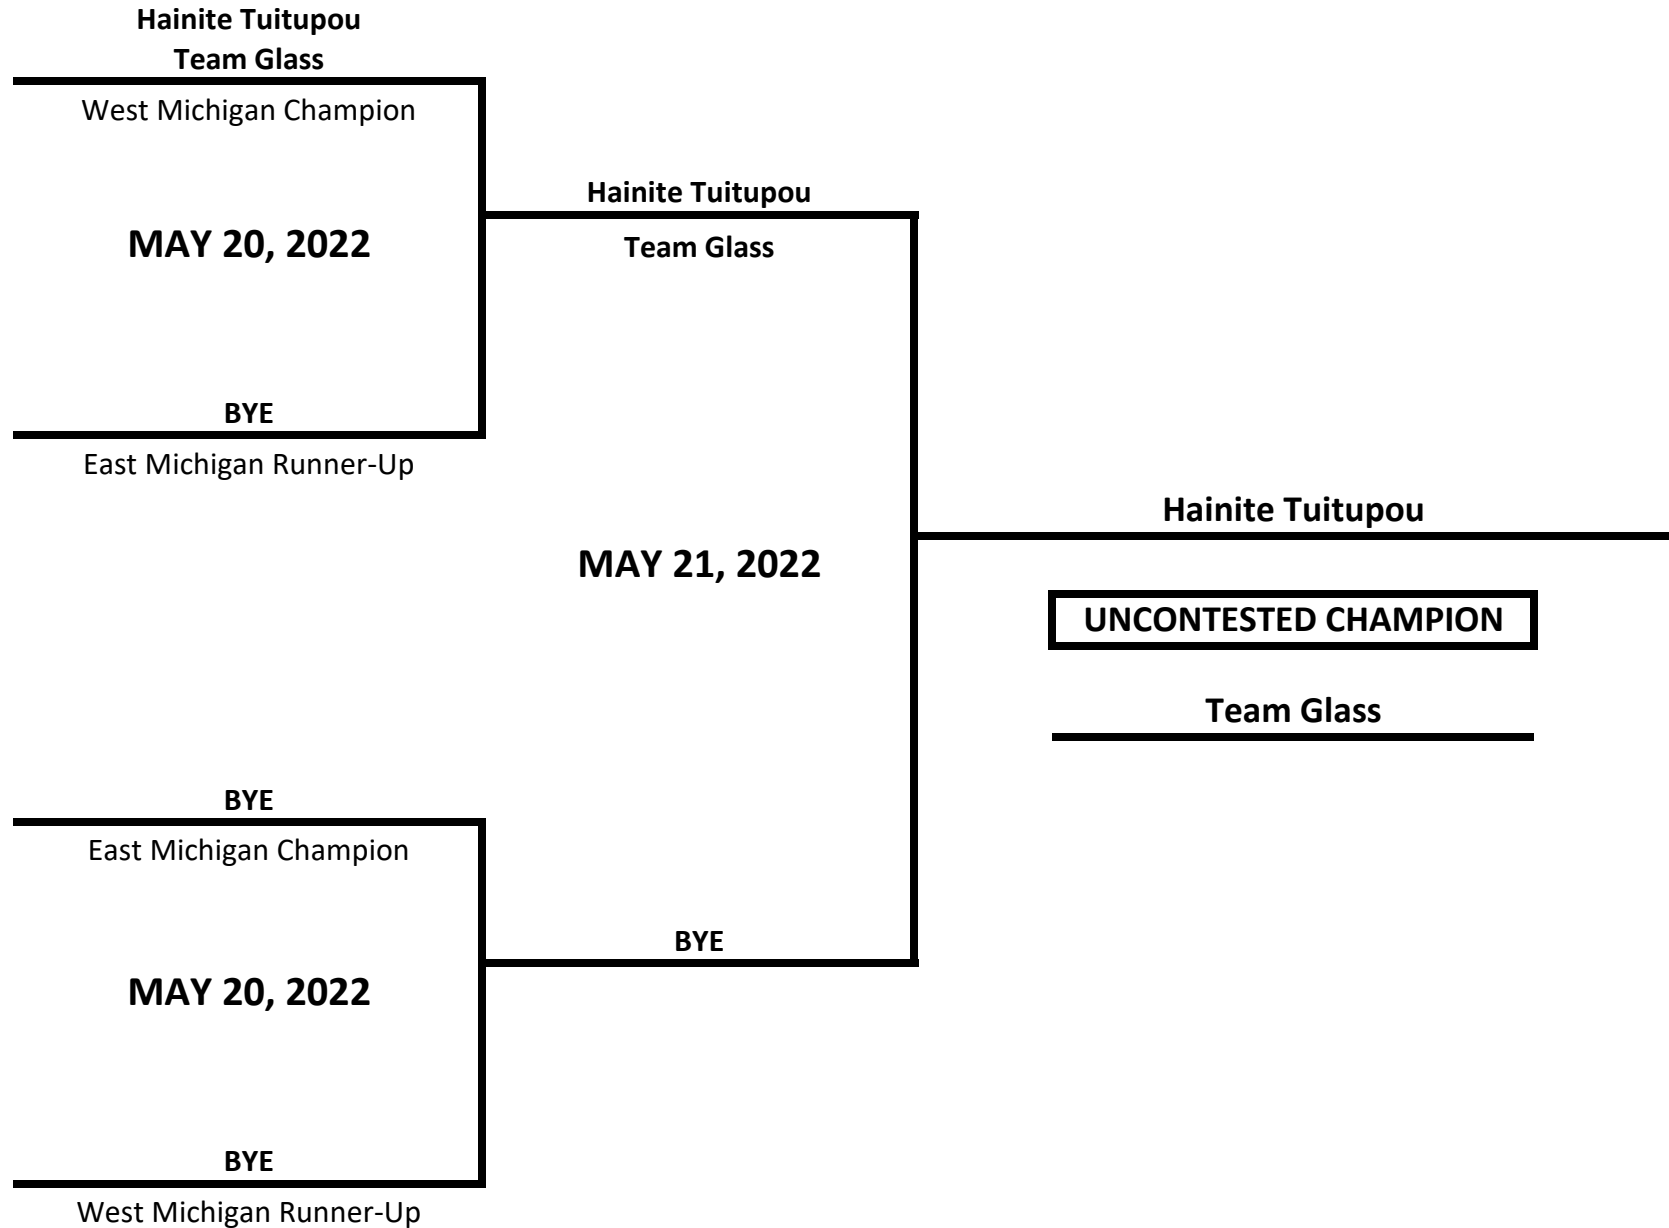

2022 MICHIGAN GOLDEN GLOVES STATE CHAMPIONSHIPS

CLASS: ELITE - OPEN - FEMALE

WEIGHT: 114 LBS