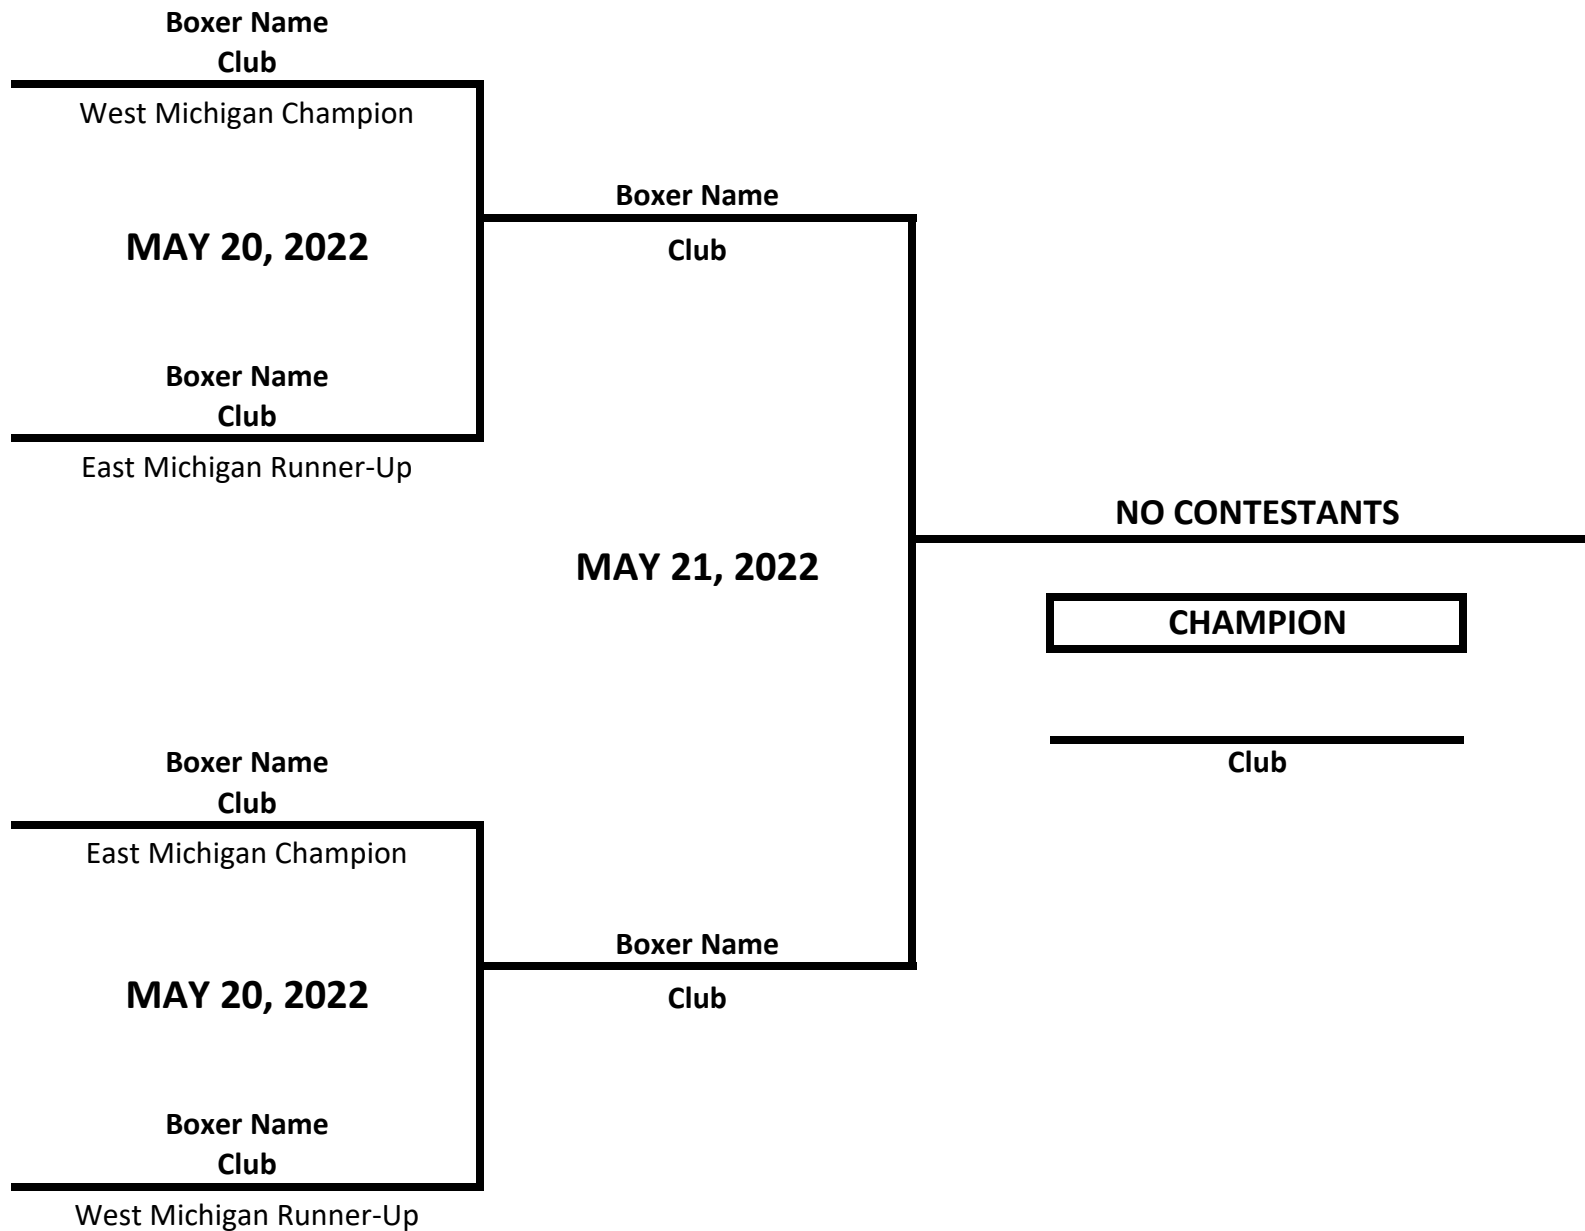

2022 MICHIGAN GOLDEN GLOVES STATE CHAMPIONSHIPS

CLASS: ELITE - NOVICE - FEMALE

WEIGHT: 146 LBS