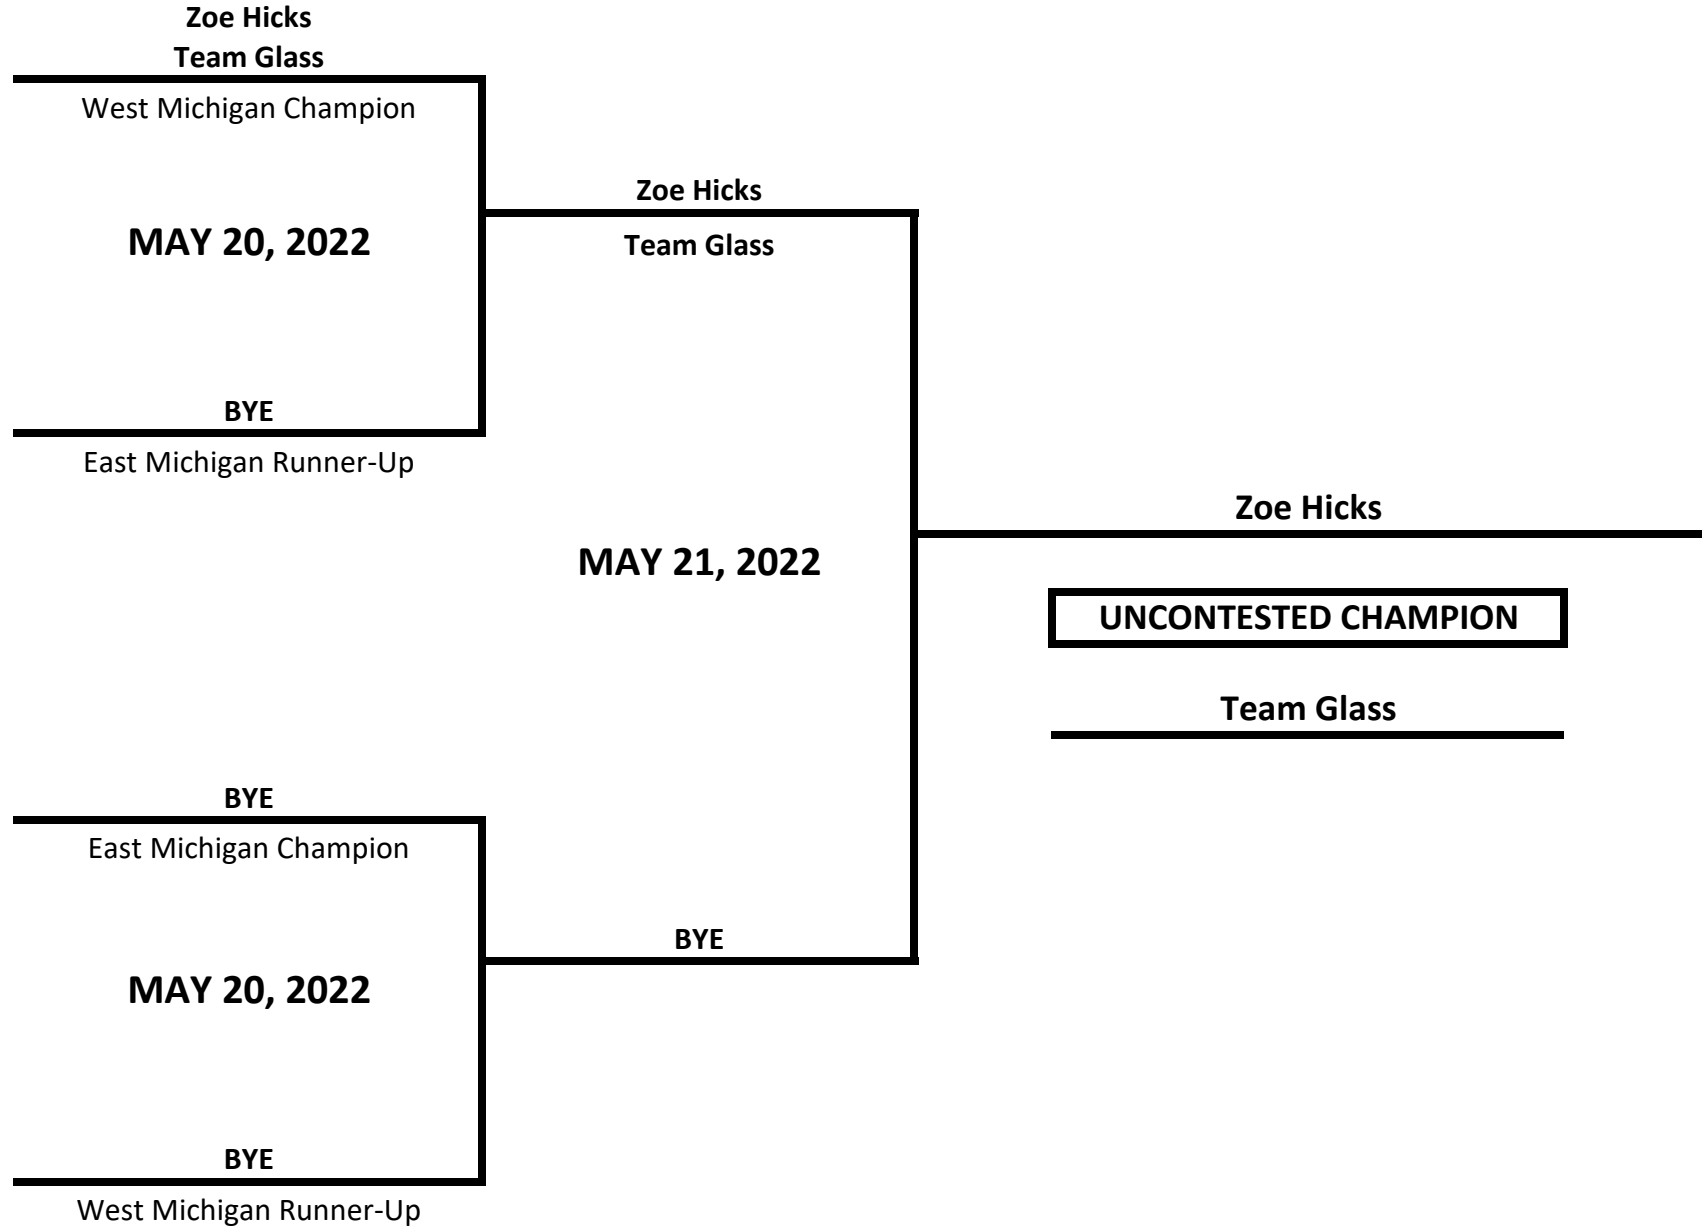

2022 MICHIGAN GOLDEN GLOVES STATE CHAMPIONSHIPS

CLASS: ELITE - OPEN - FEMALE

WEIGHT: 125 LBS