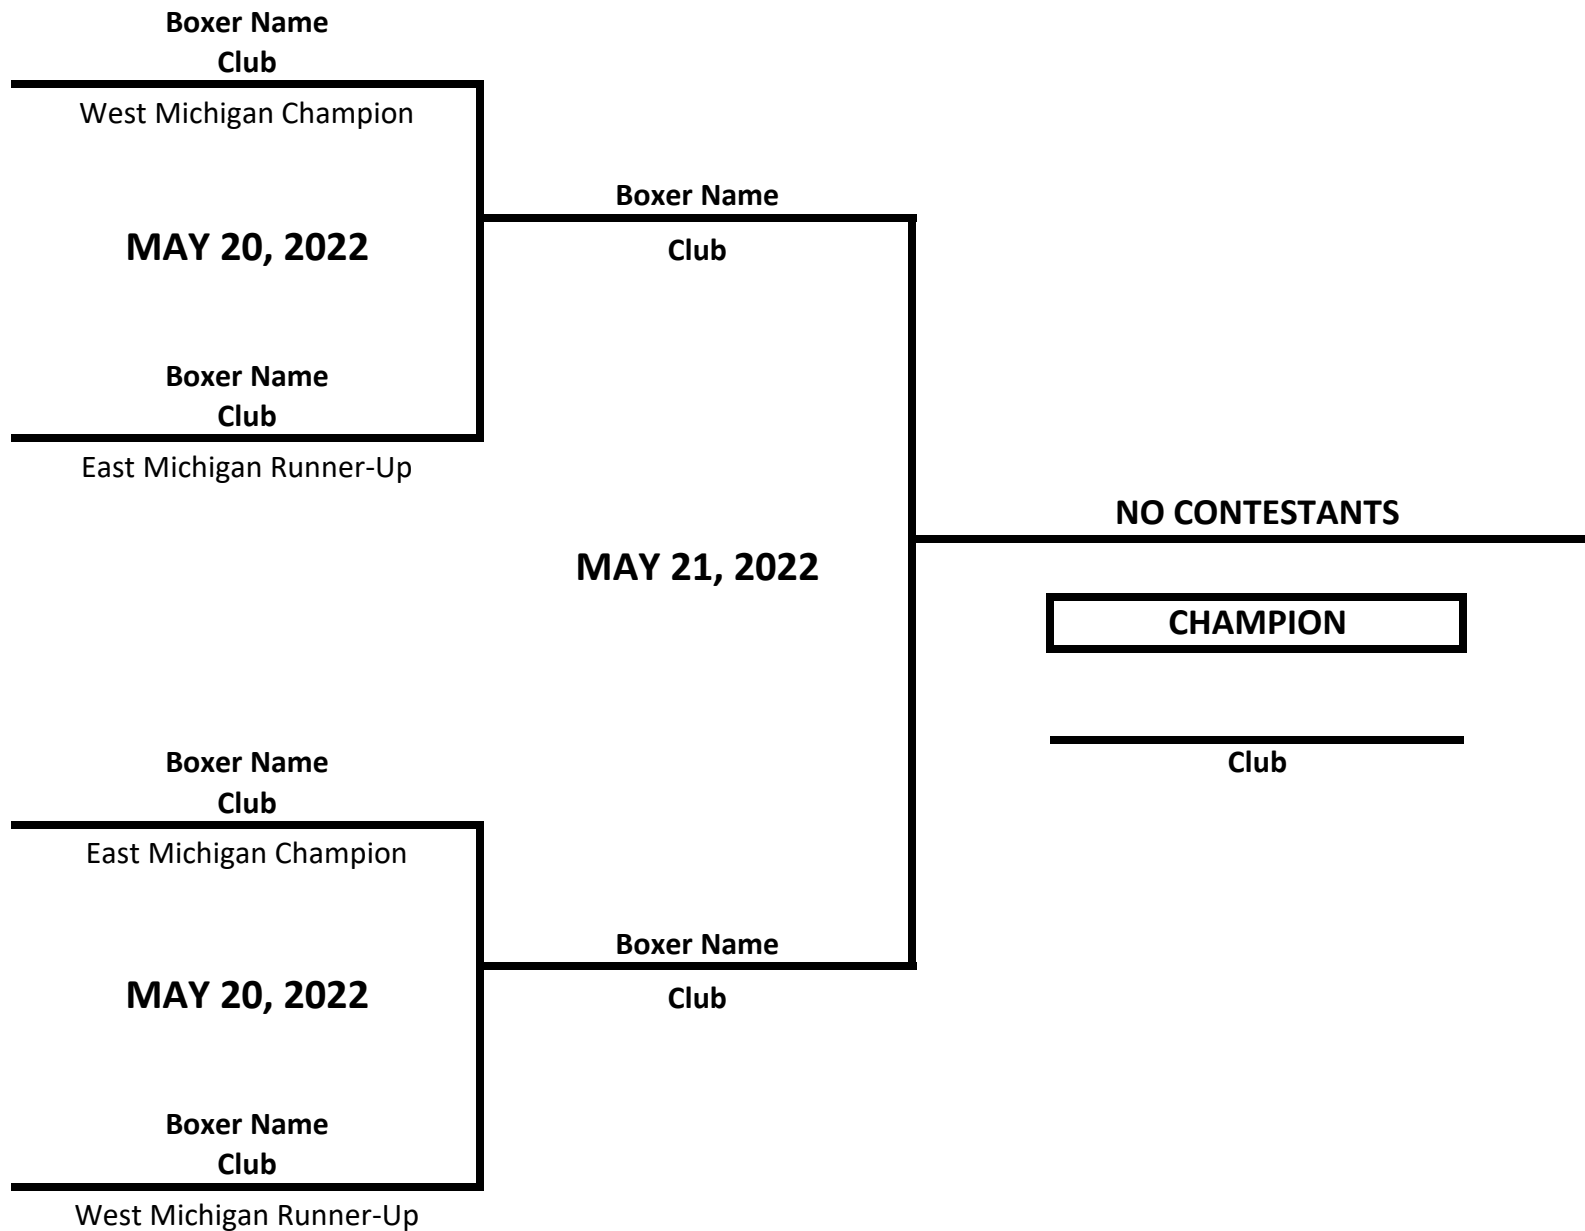

2022 MICHIGAN GOLDEN GLOVES STATE CHAMPIONSHIPS

CLASS: ELITE - OPEN - FEMALE

WEIGHT: 146 LBS