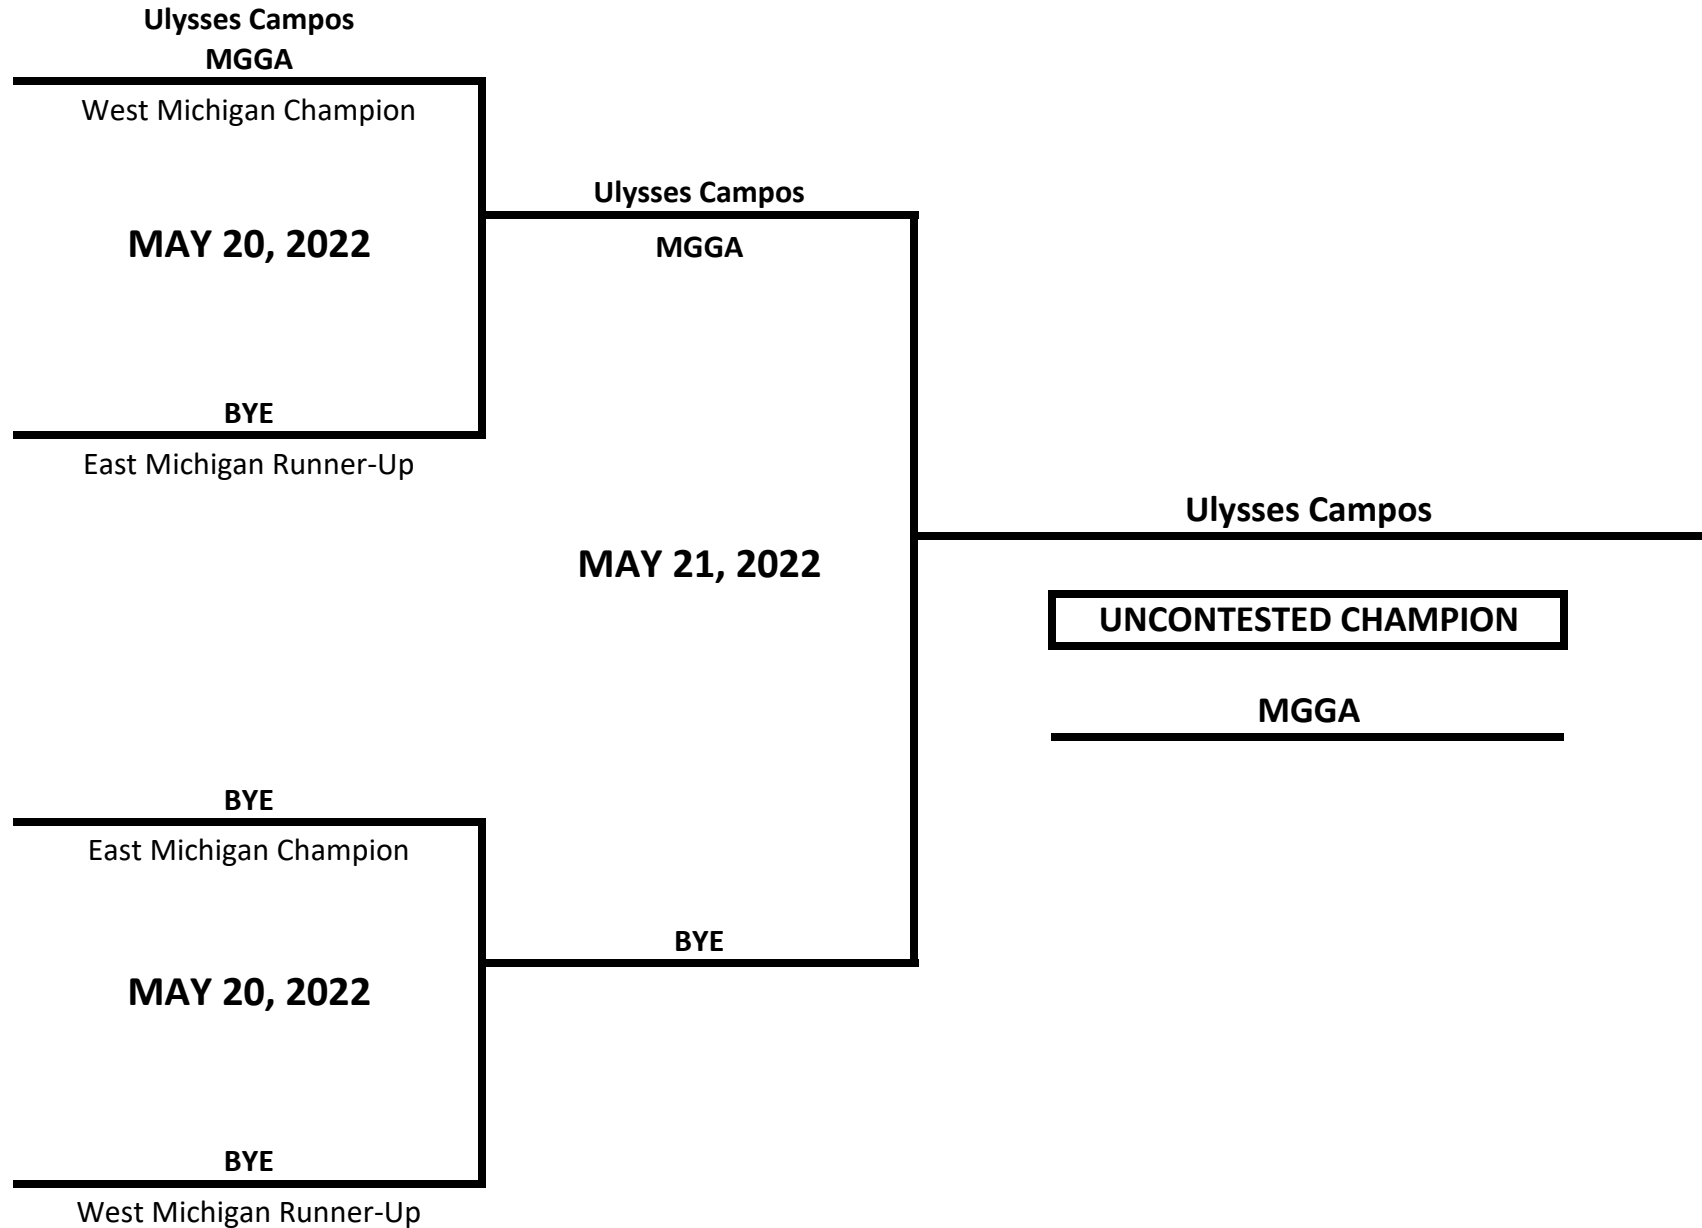

2022 MICHIGAN GOLDEN GLOVES STATE CHAMPIONSHIPS

CLASS: ELITE - OPEN - MALE

WEIGHT: 147 LBS