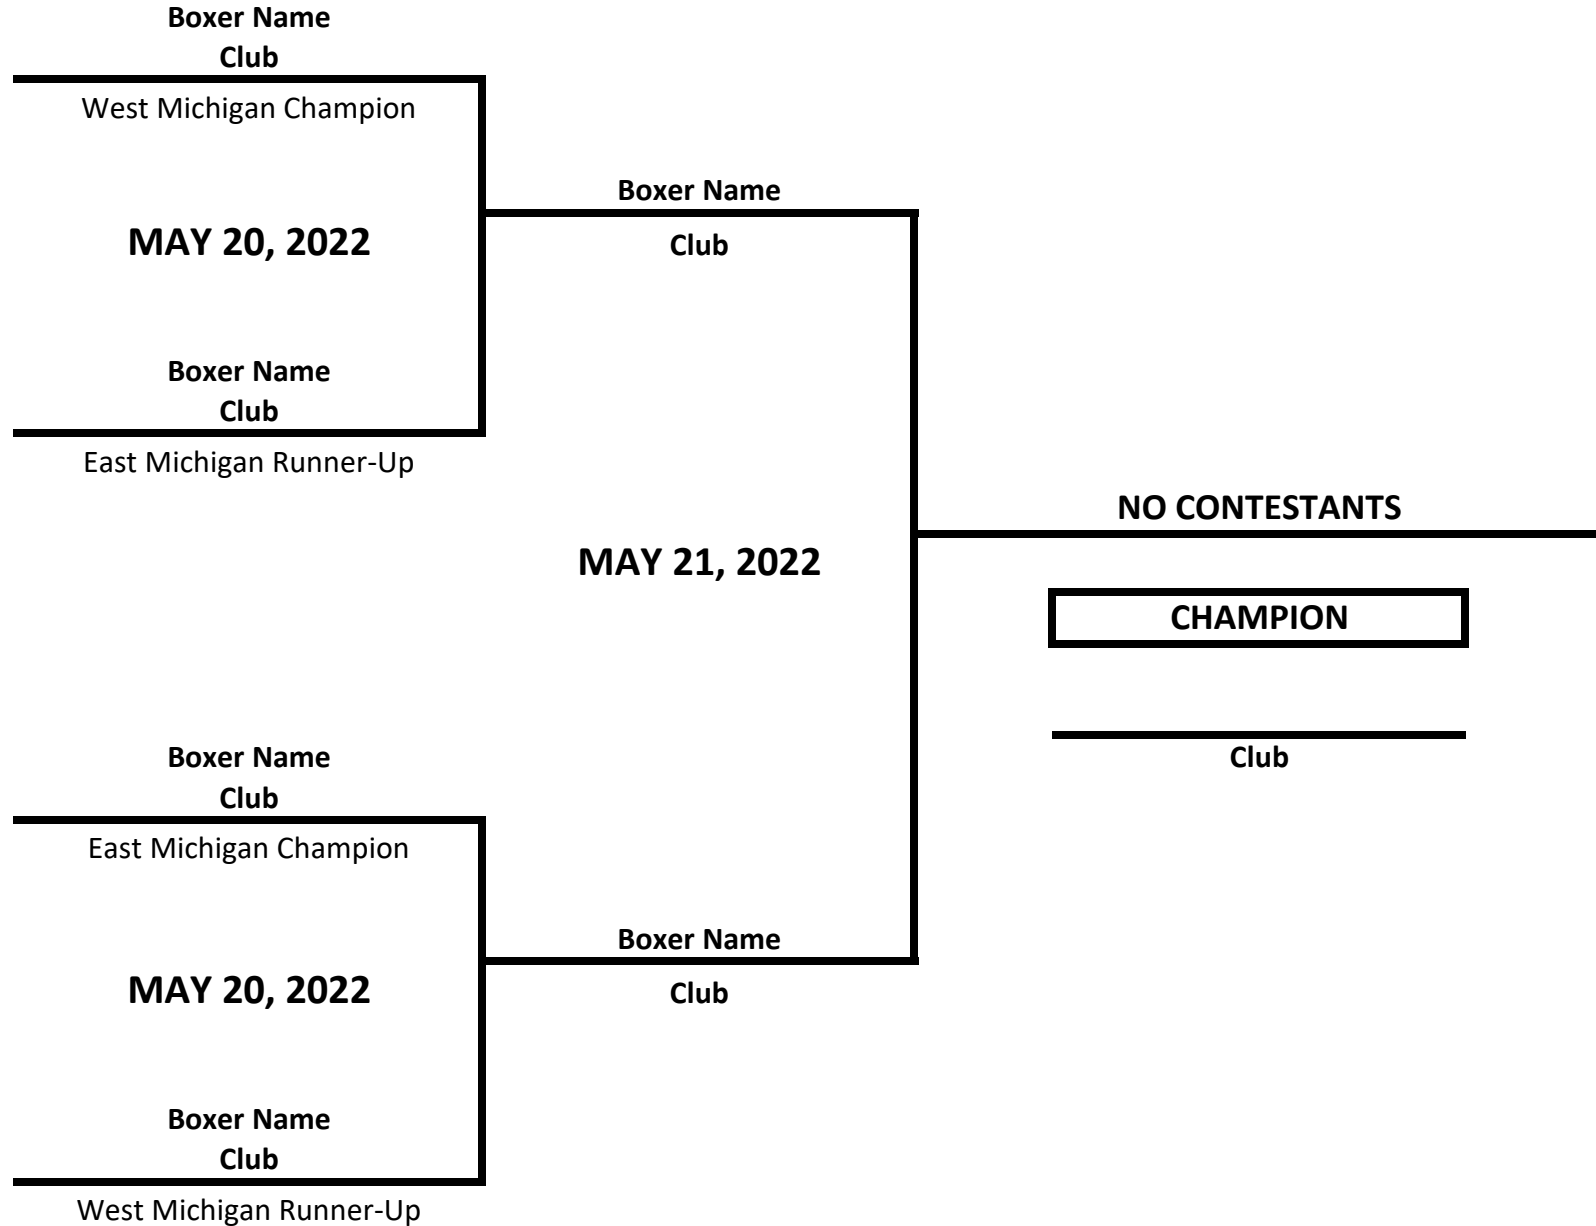

2022 MICHIGAN GOLDEN GLOVES STATE CHAMPIONSHIPS

CLASS: ELITE - NOVICE - FEMALE

WEIGHT: 154 LBS