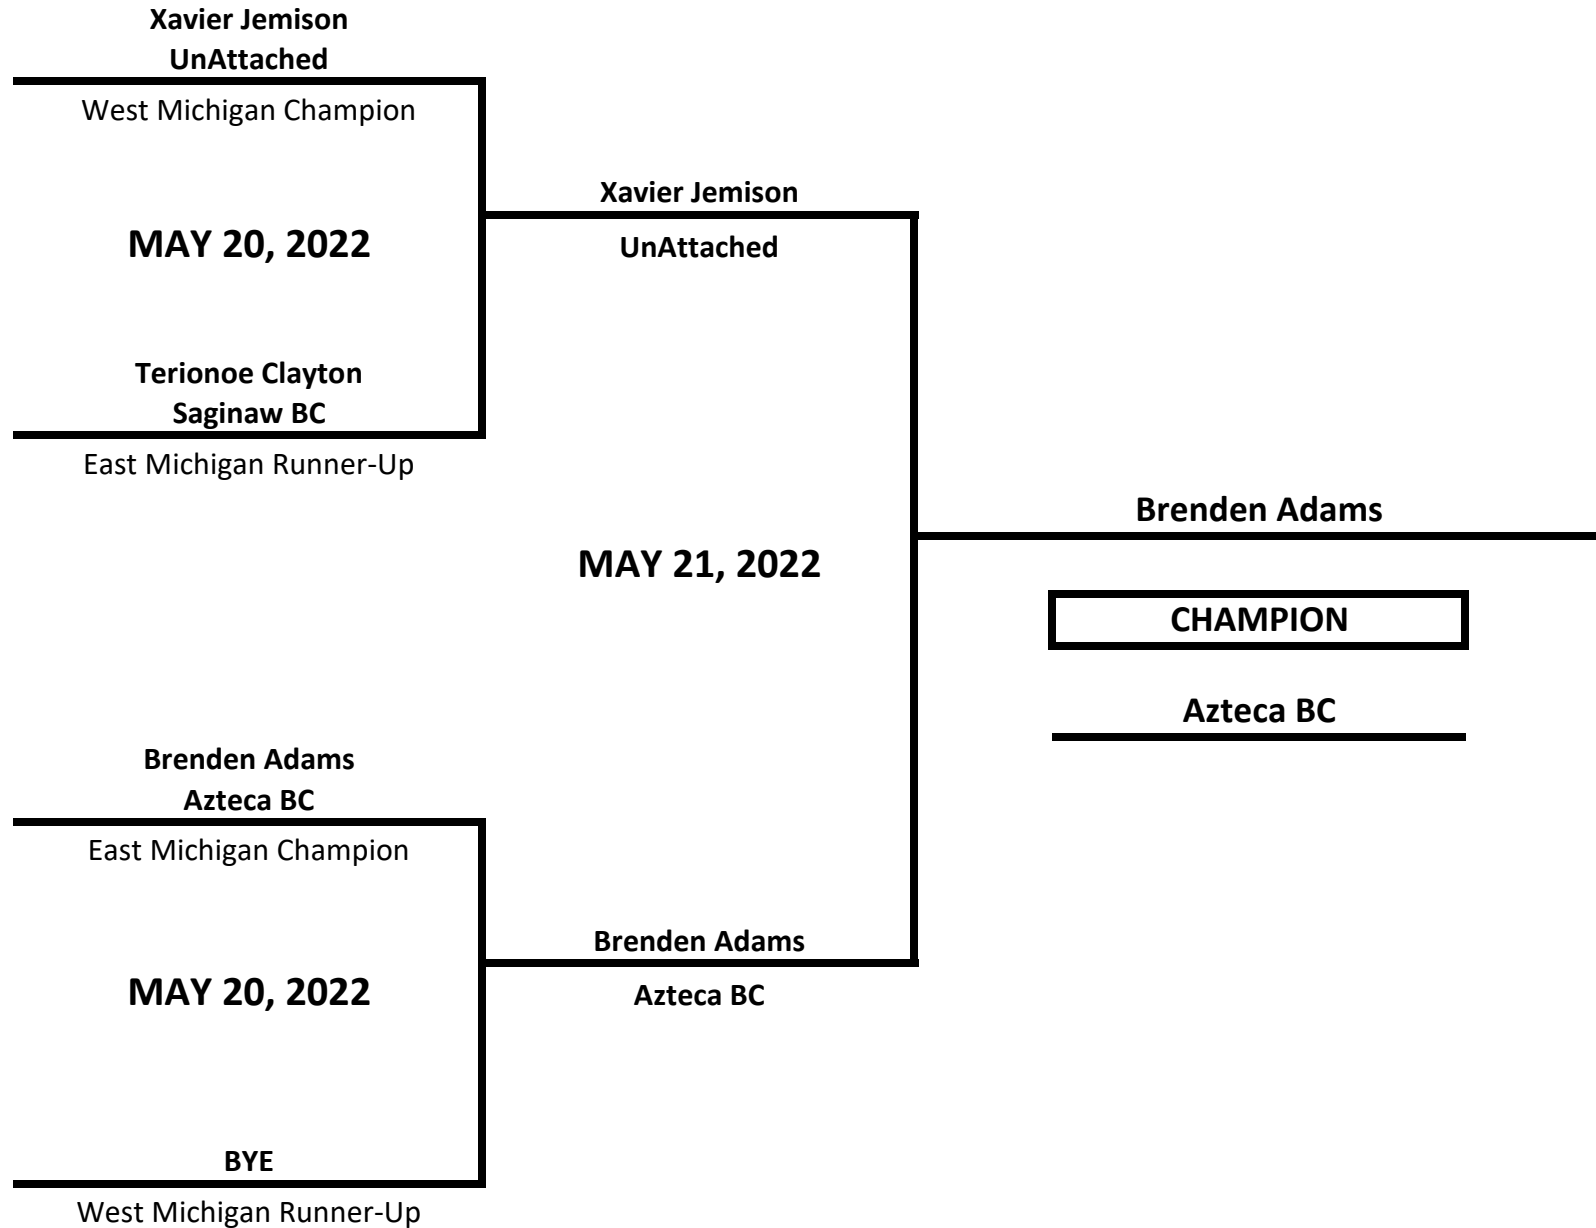

2022 MICHIGAN GOLDEN GLOVES STATE CHAMPIONSHIPS

CLASS: ELITE - NOVICE - MALE

WEIGHT: 203+ LBS