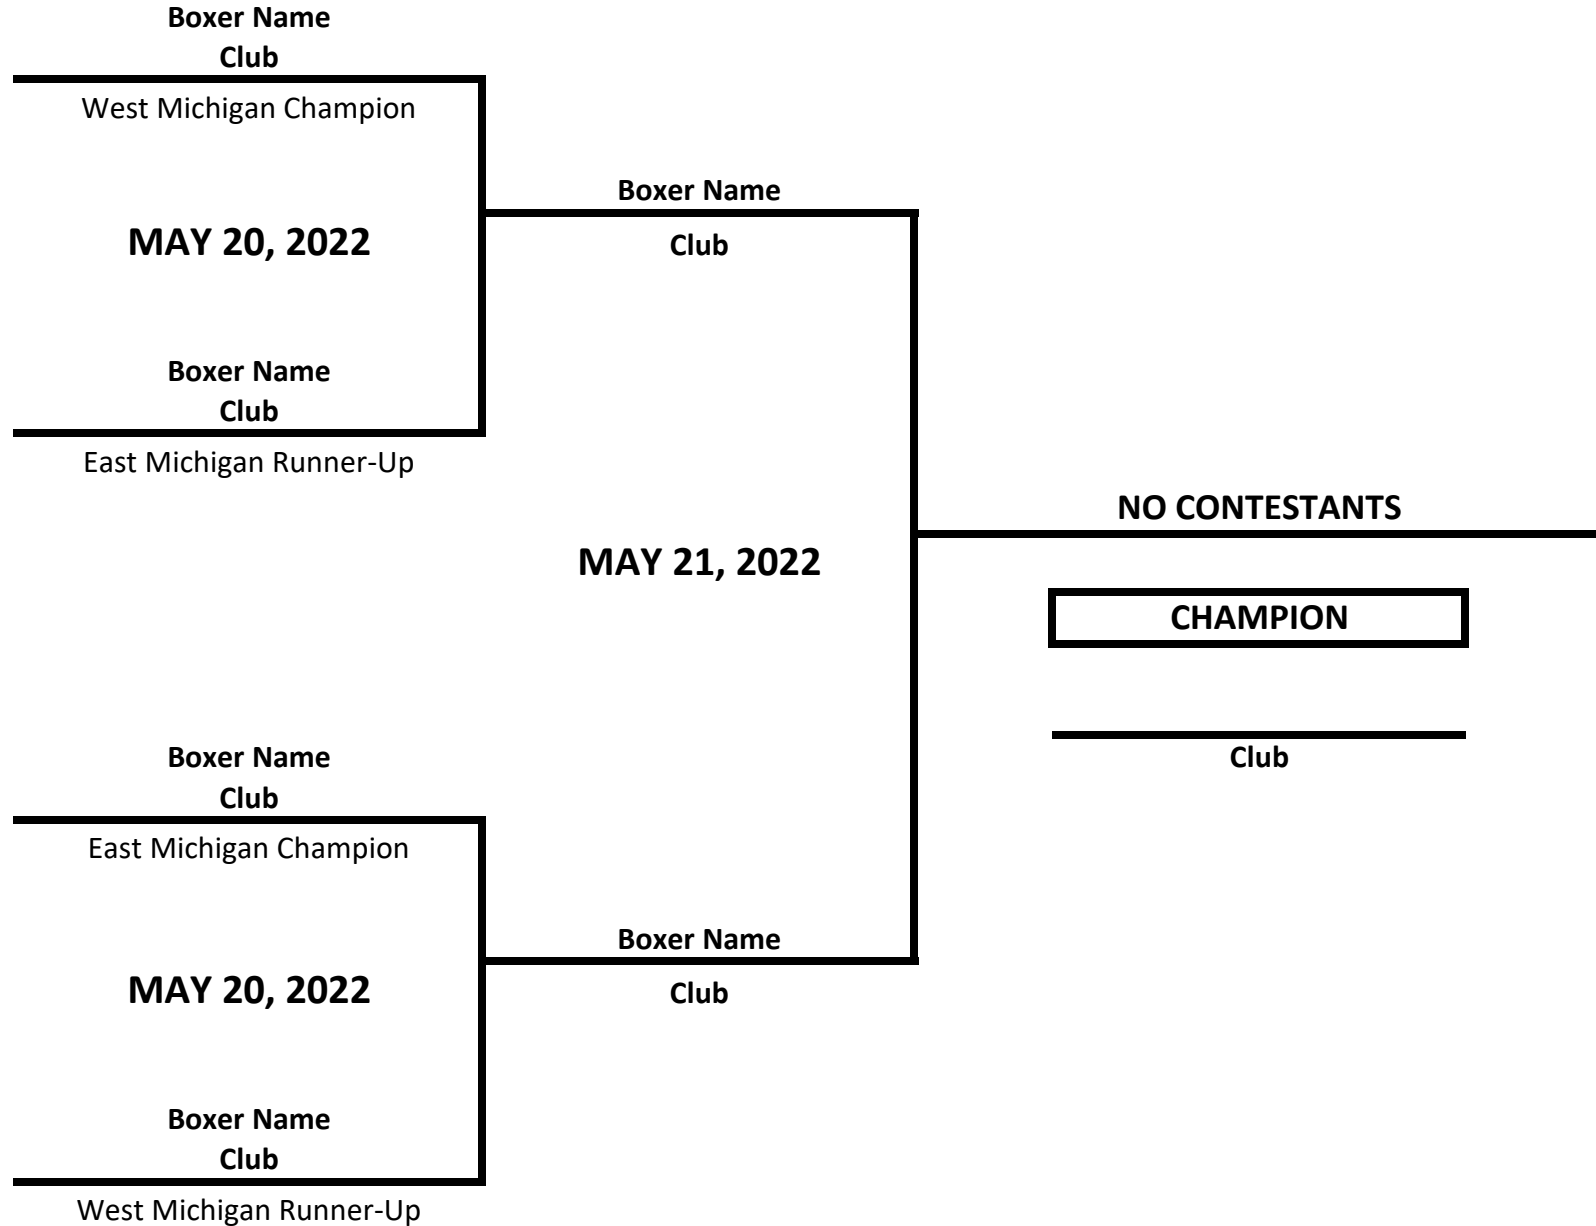

2022 MICHIGAN GOLDEN GLOVES STATE CHAMPIONSHIPS

CLASS: ELITE - NOVICE - FEMALE

WEIGHT: 106 LBS