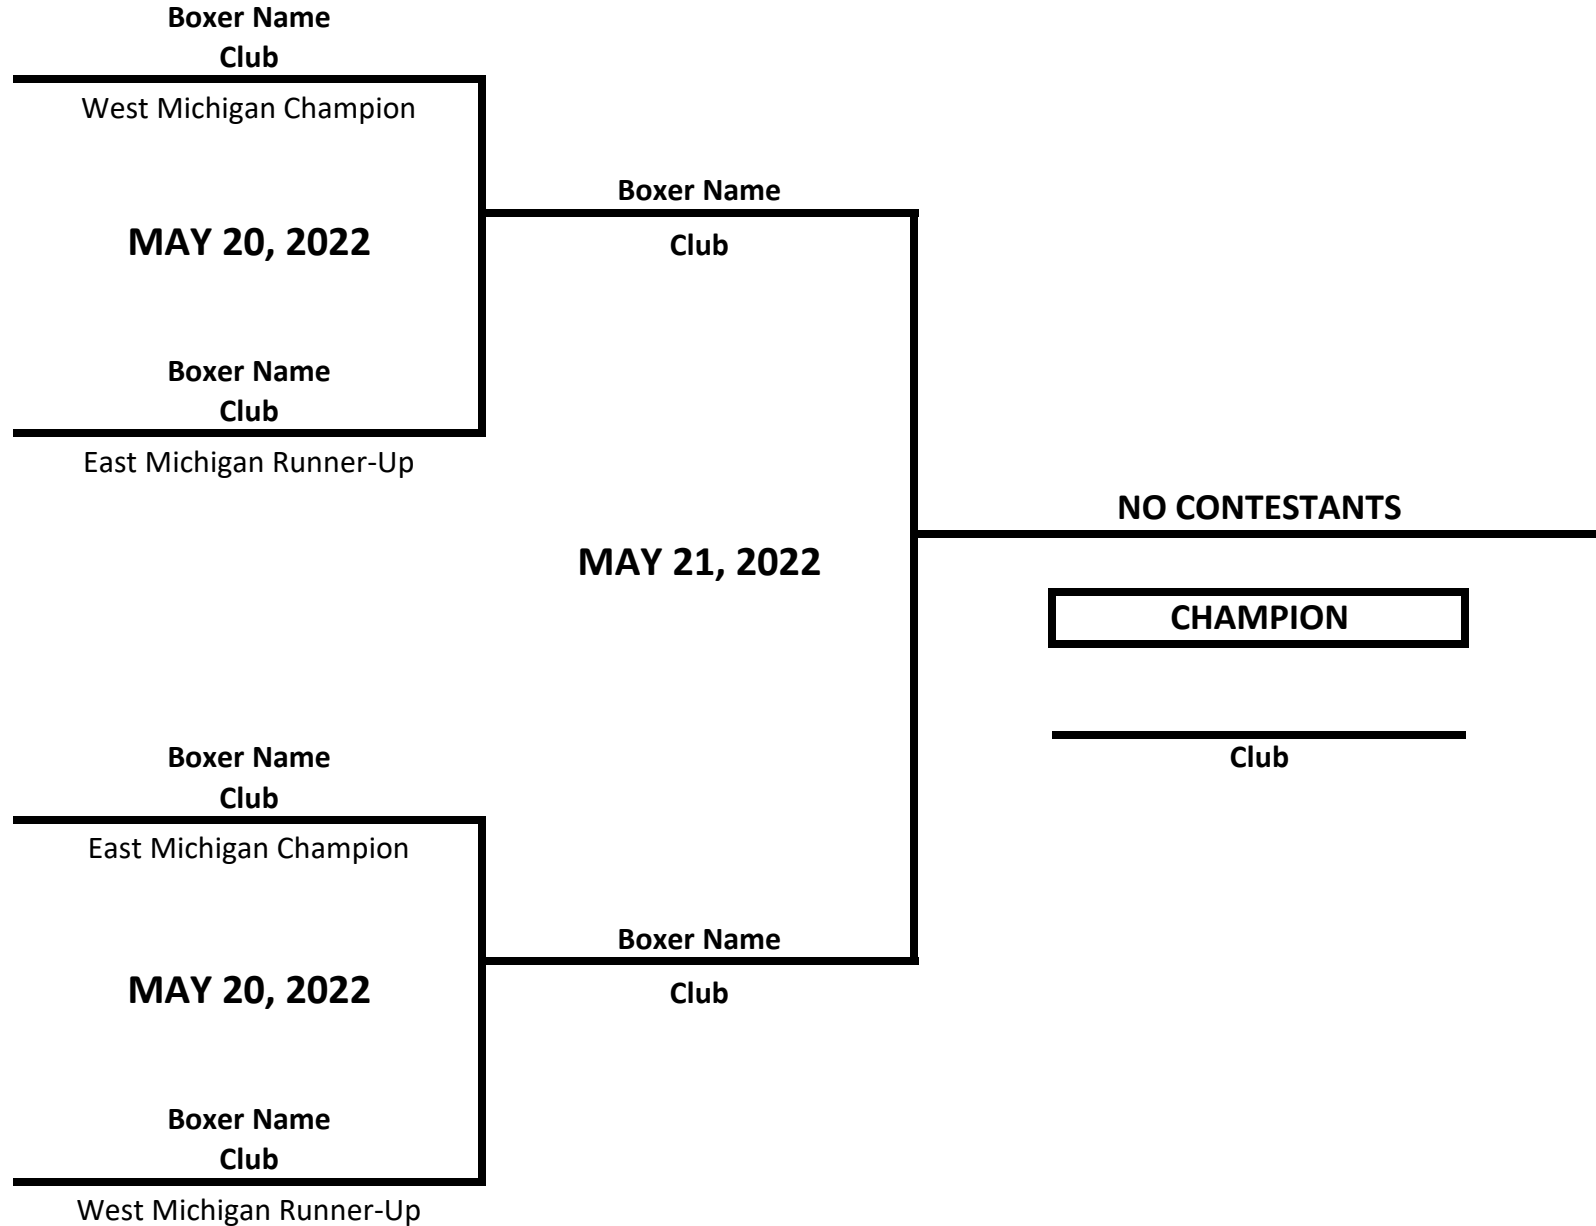

2022 MICHIGAN GOLDEN GLOVES STATE CHAMPIONSHIPS

CLASS: ELITE - OPEN - FEMALE

WEIGHT: 132 LBS