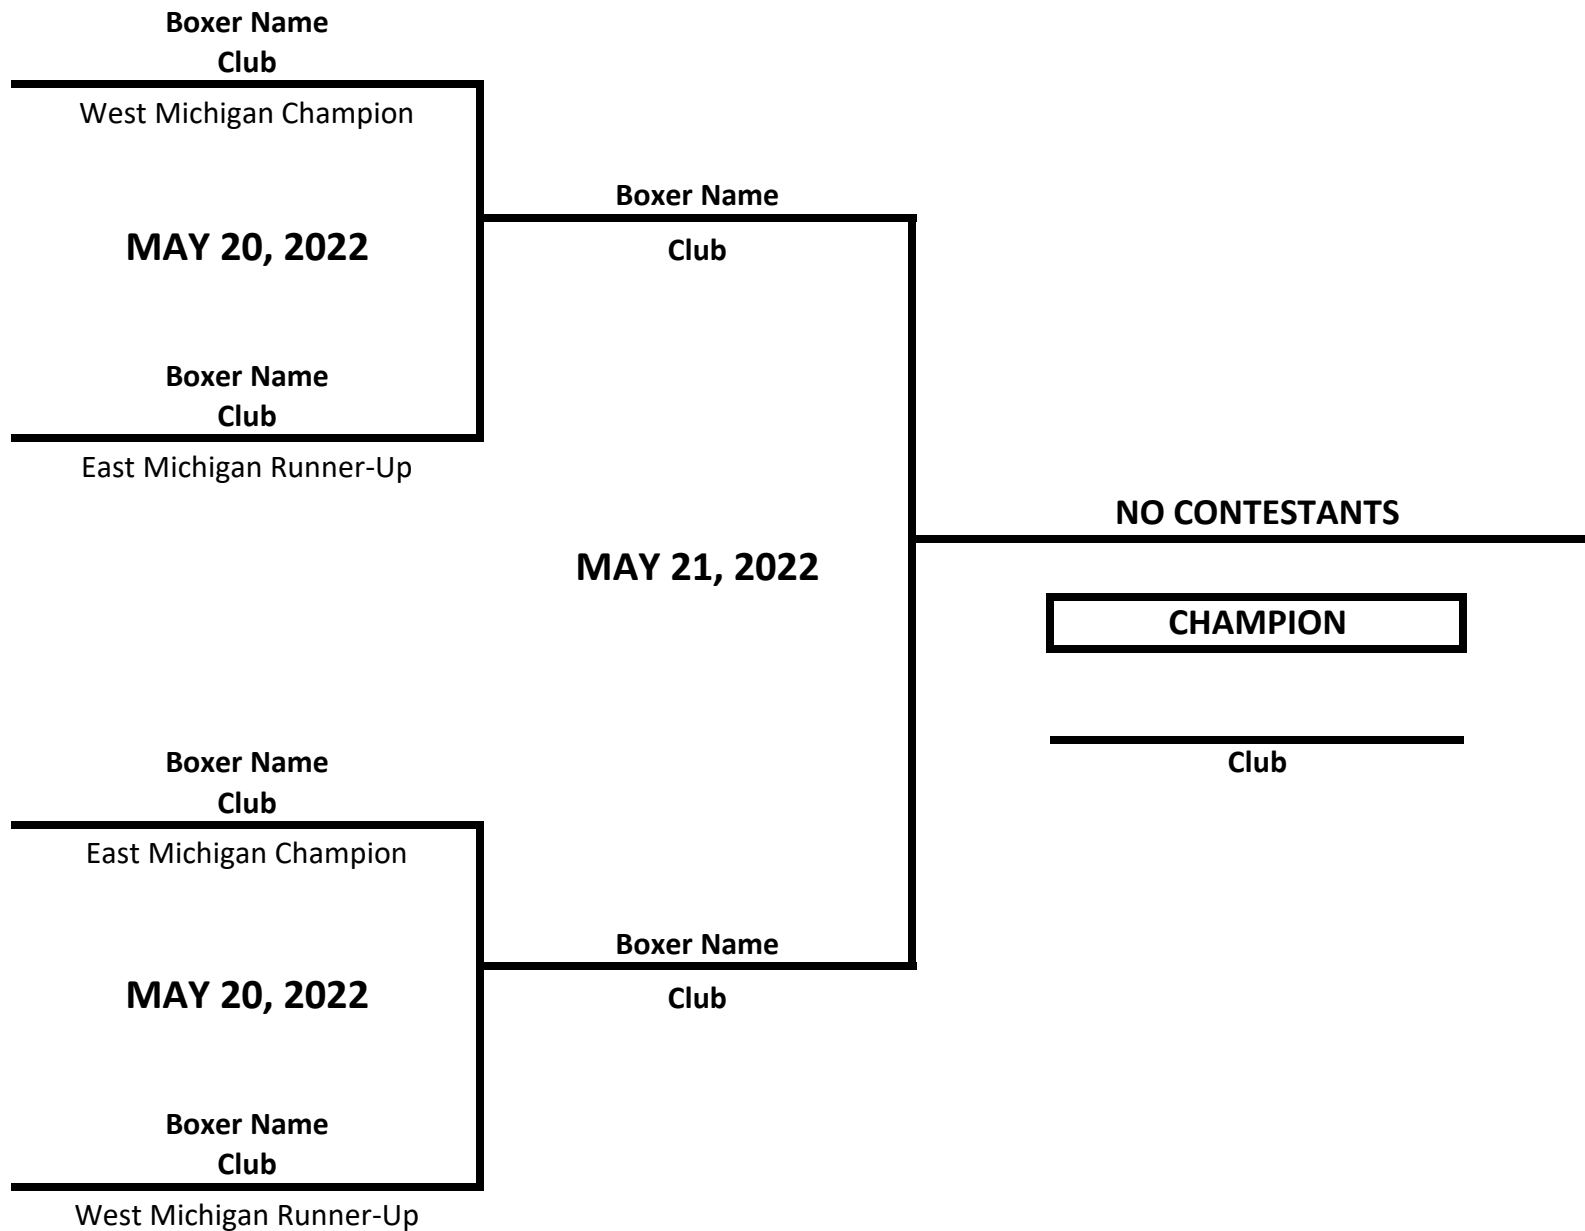

2022 MICHIGAN GOLDEN GLOVES STATE CHAMPIONSHIPS

CLASS: ELITE - OPEN - FEMALE

WEIGHT: 178 LBS