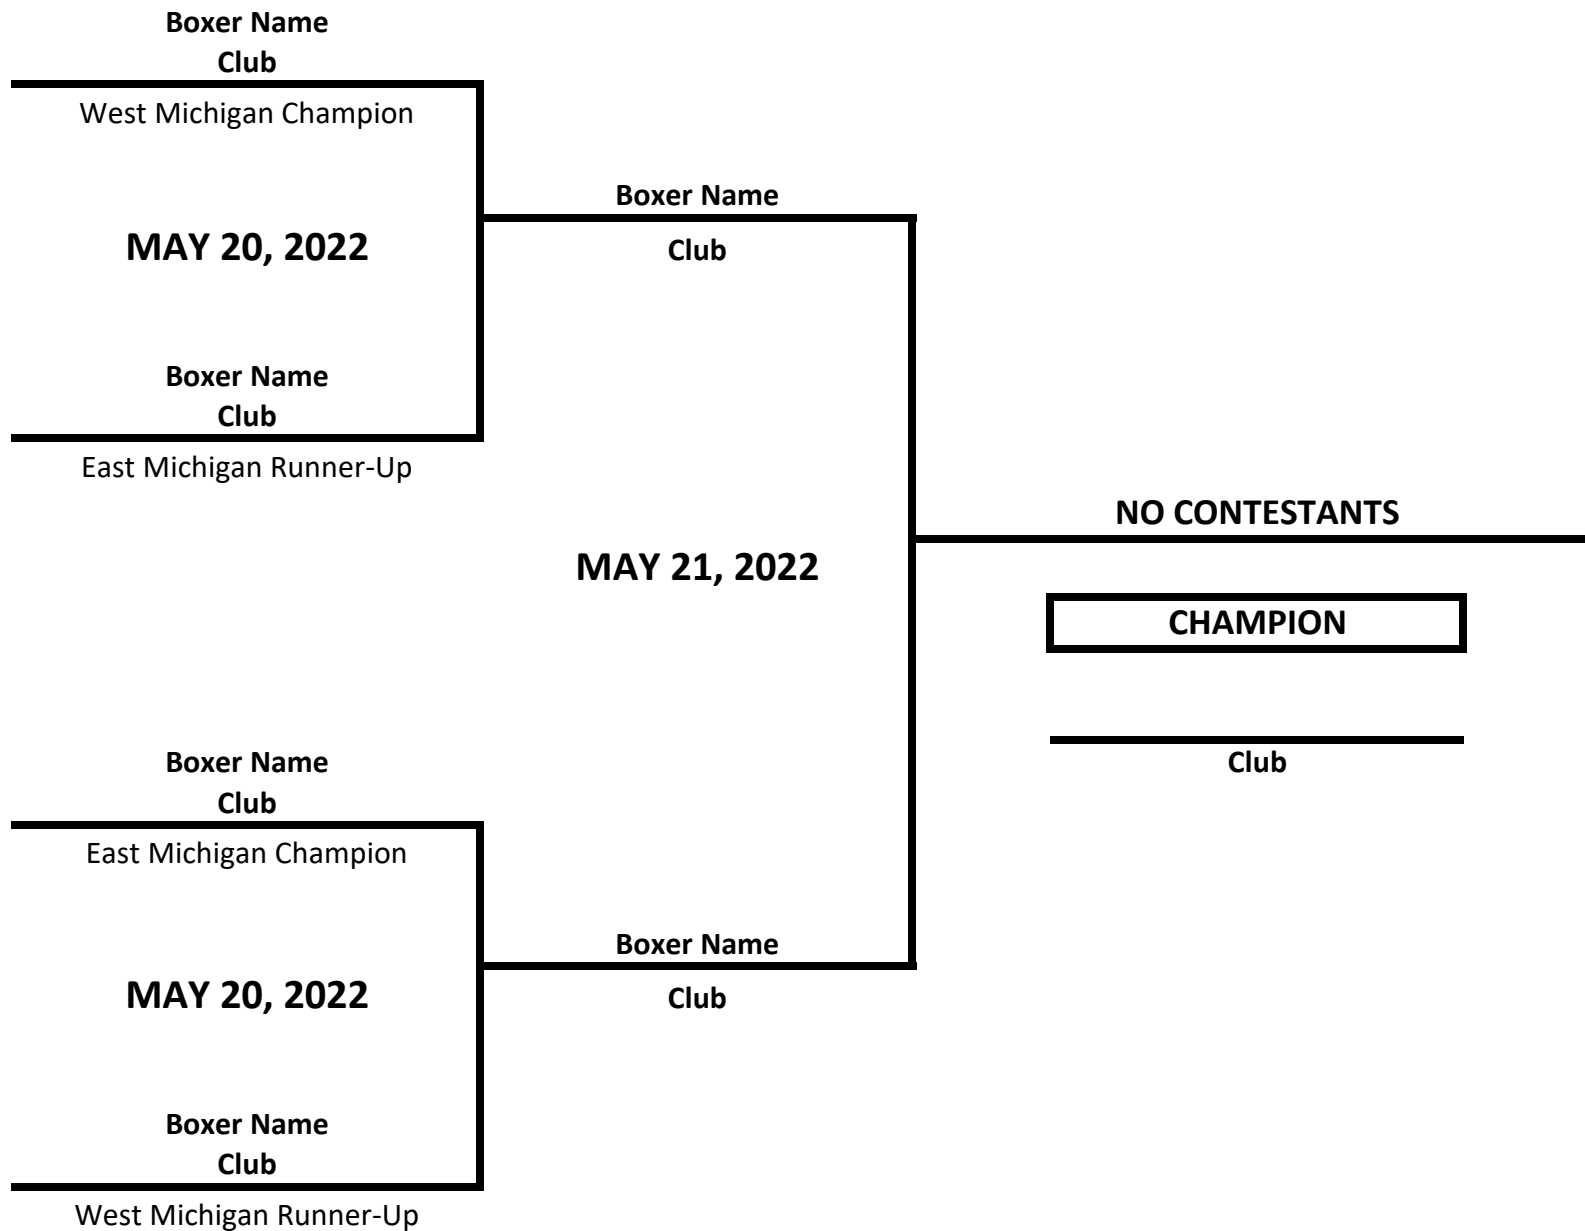

2022 MICHIGAN GOLDEN GLOVES STATE CHAMPIONSHIPS

CLASS: ELITE - OPEN - MALE

WEIGHT: 112 LBS