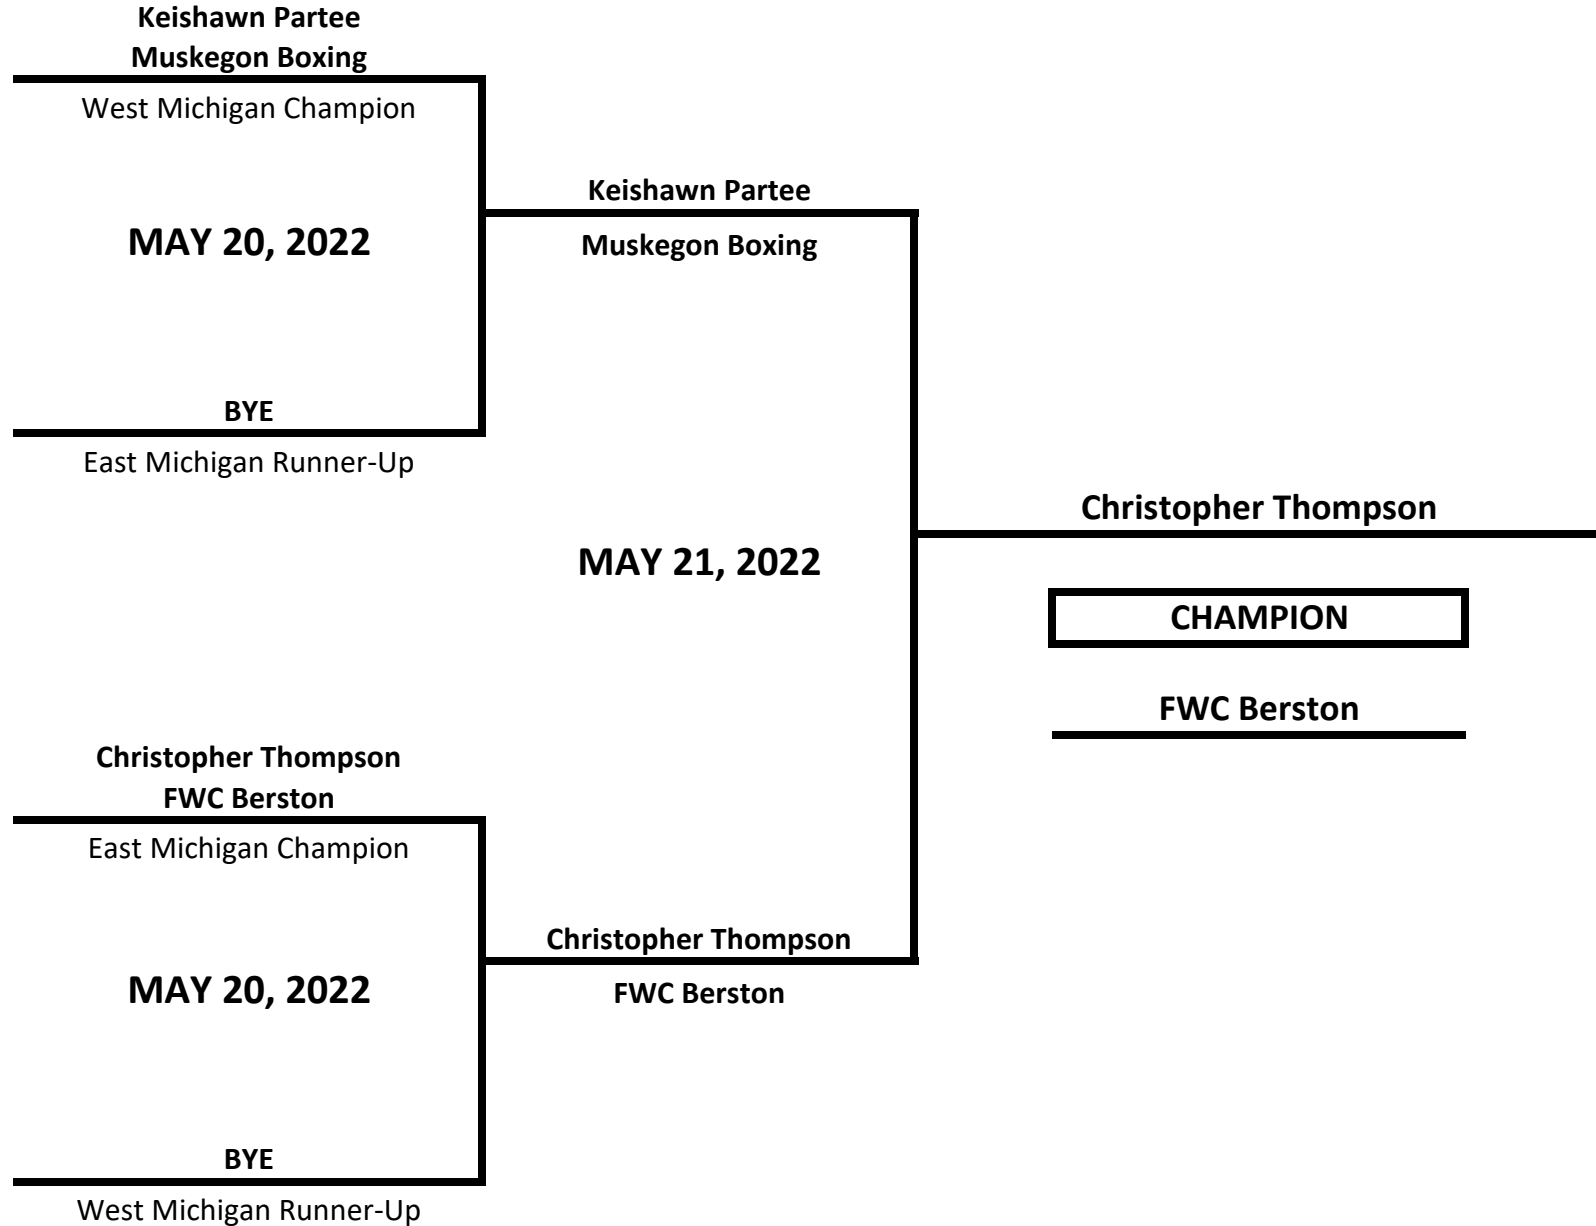

2022 MICHIGAN GOLDEN GLOVES STATE CHAMPIONSHIPS

CLASS: ELITE - OPEN - MALE

WEIGHT: 176 LBS