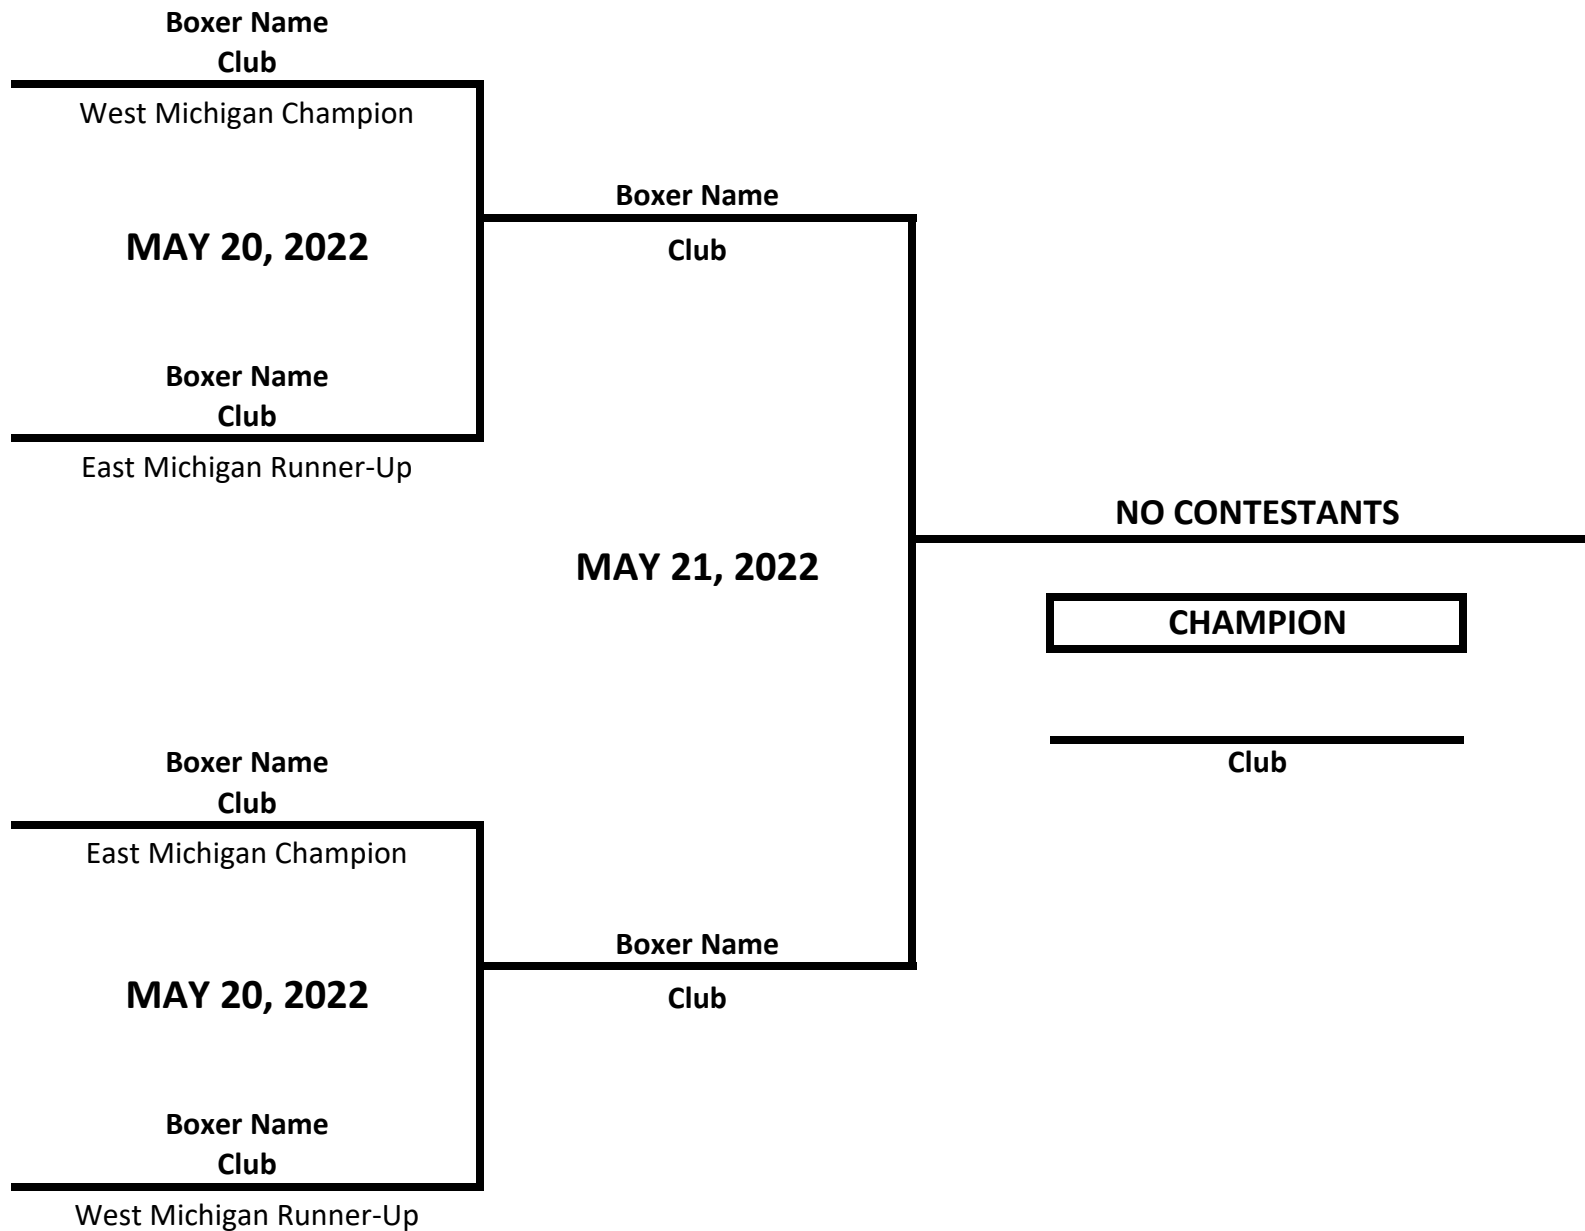

2022 MICHIGAN GOLDEN GLOVES STATE CHAMPIONSHIPS

CLASS: ELITE - NOVICE - FEMALE

WEIGHT: 165 LBS