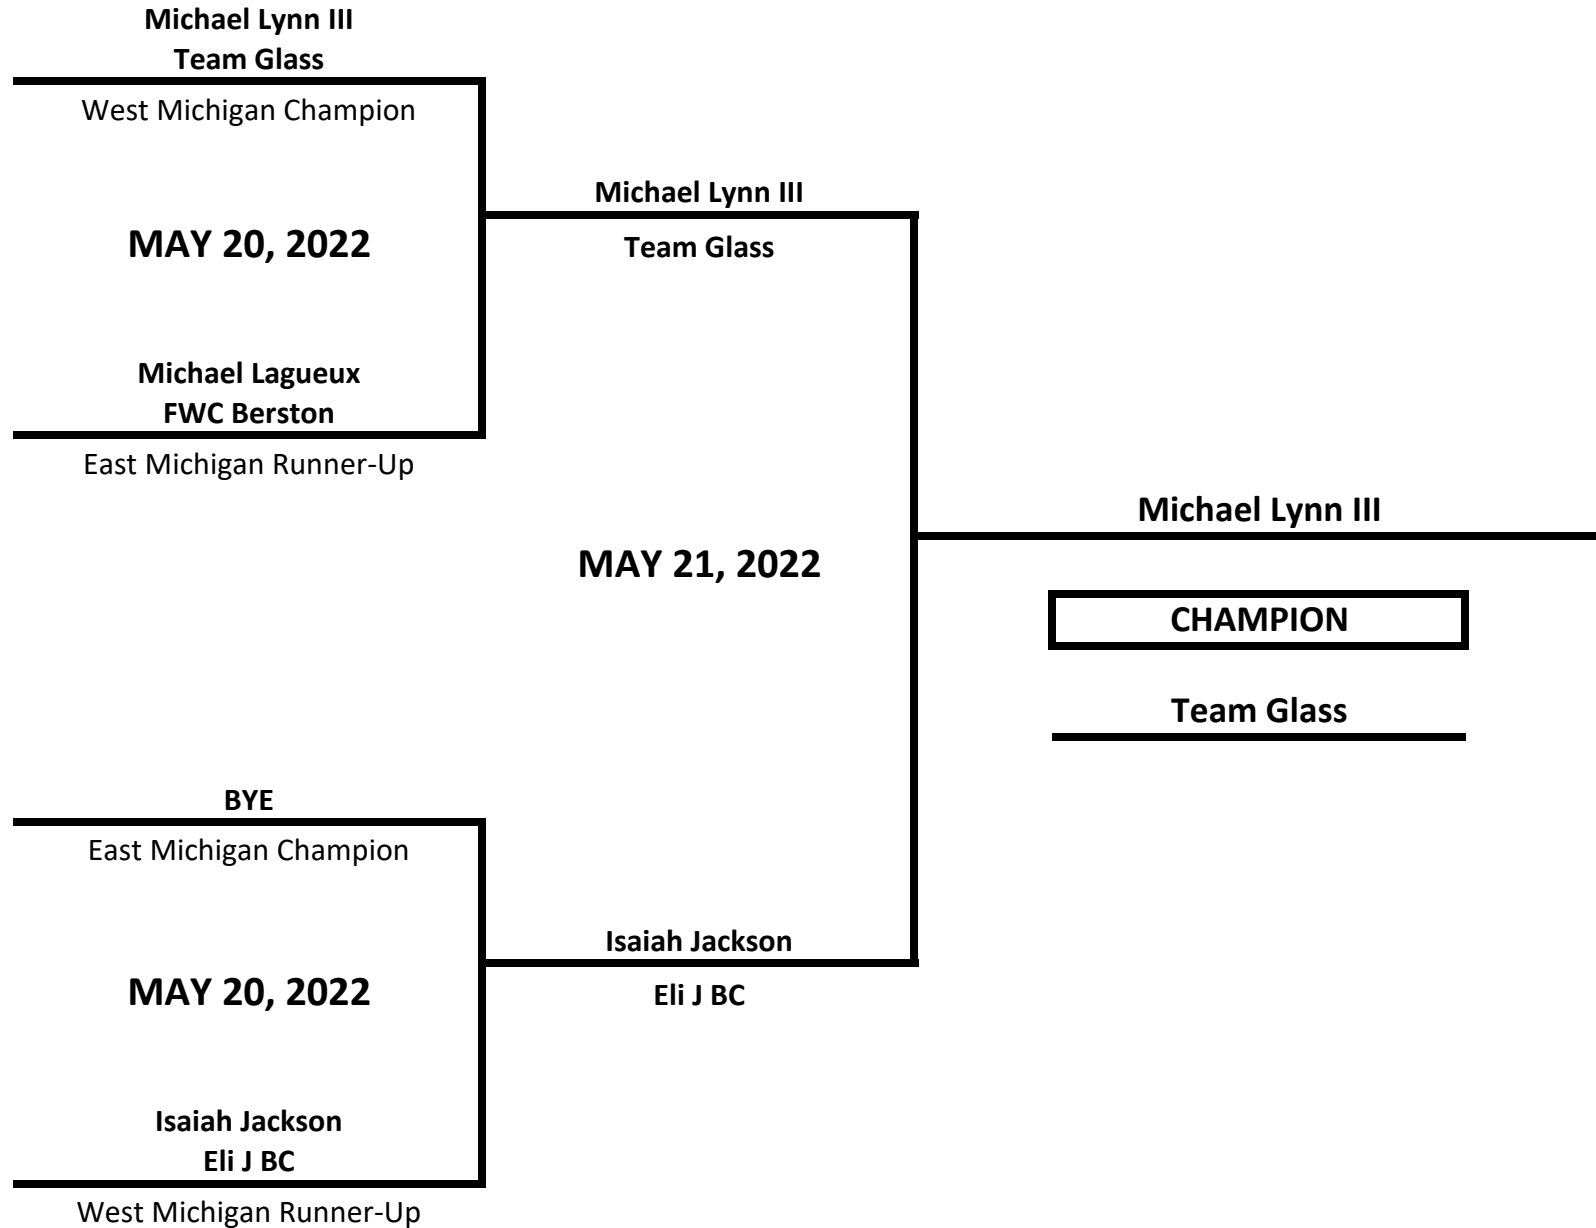

2022 MICHIGAN GOLDEN GLOVES STATE CHAMPIONSHIPS

CLASS: ELITE - NOVICE - MALE

WEIGHT: 165 LBS