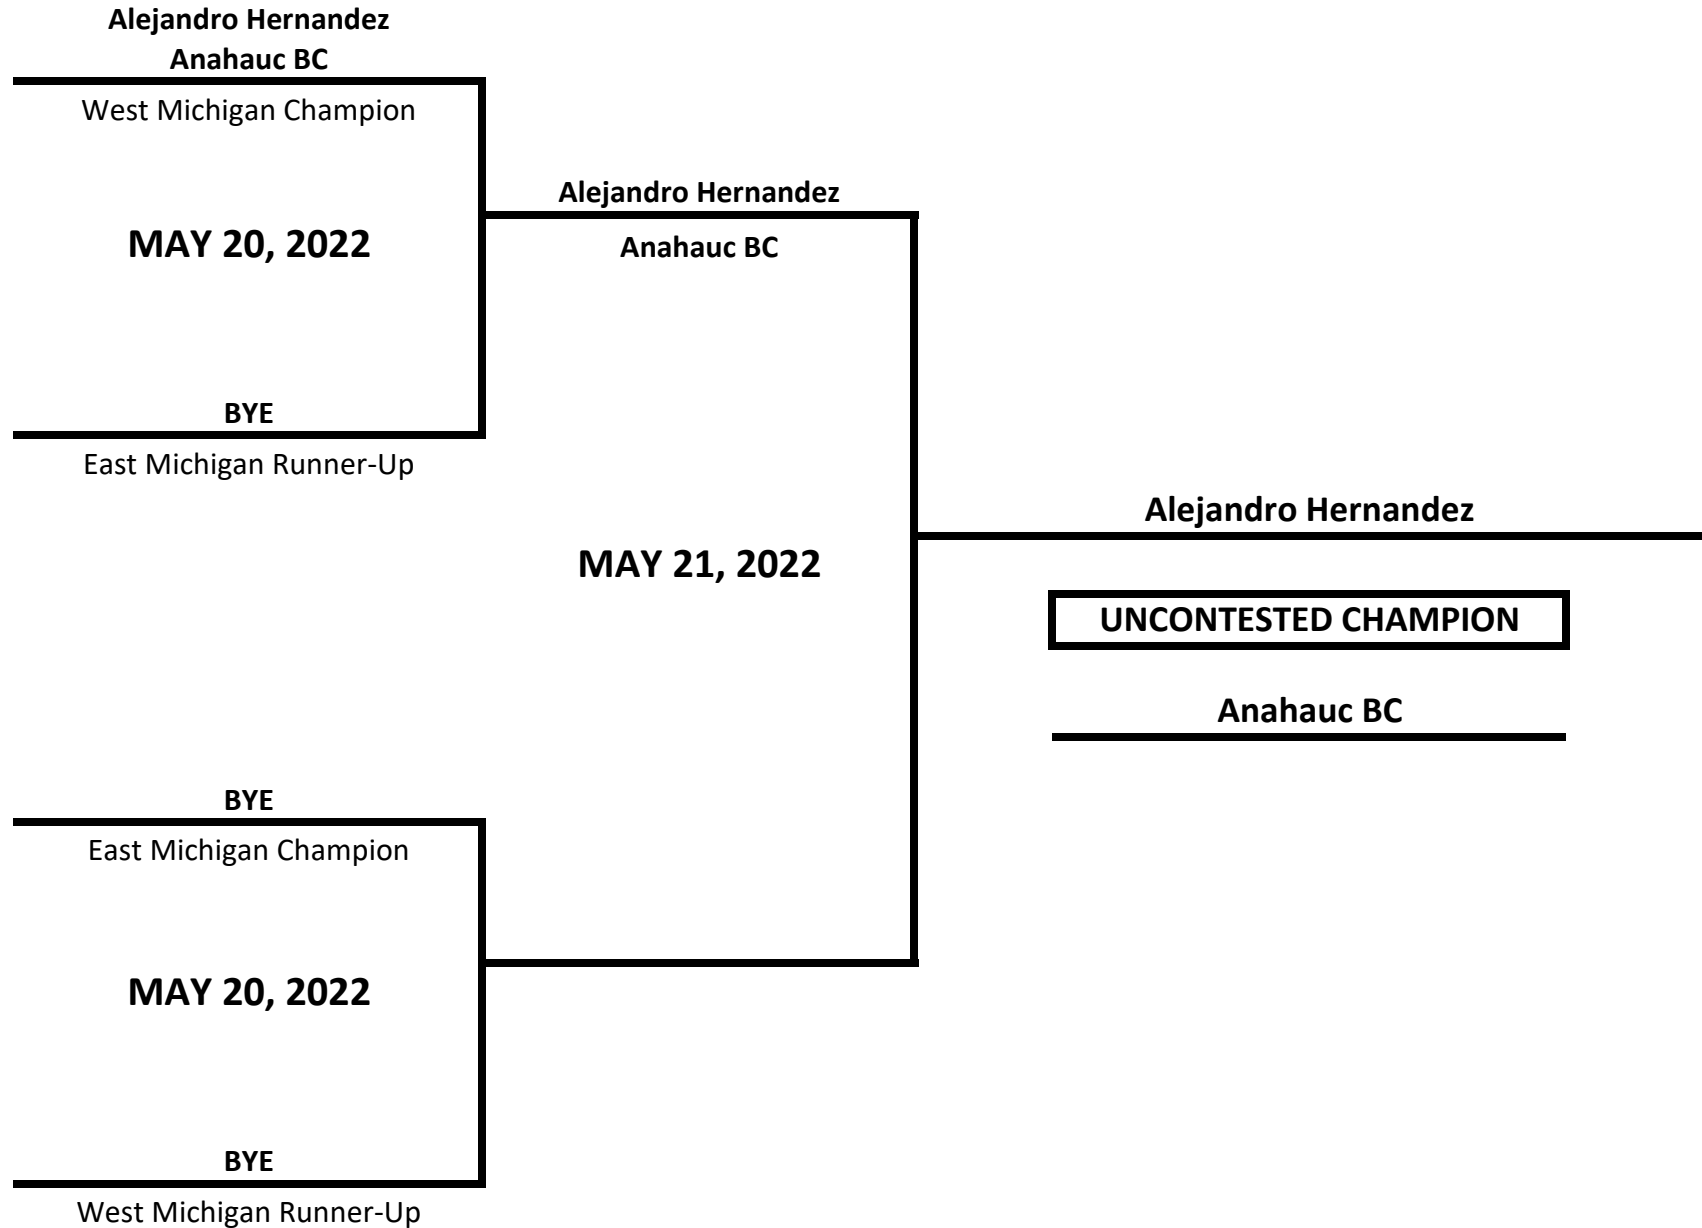

2022 MICHIGAN GOLDEN GLOVES STATE CHAMPIONSHIPS

CLASS: ELITE - NOVICE - MALE

WEIGHT: 147 LBS