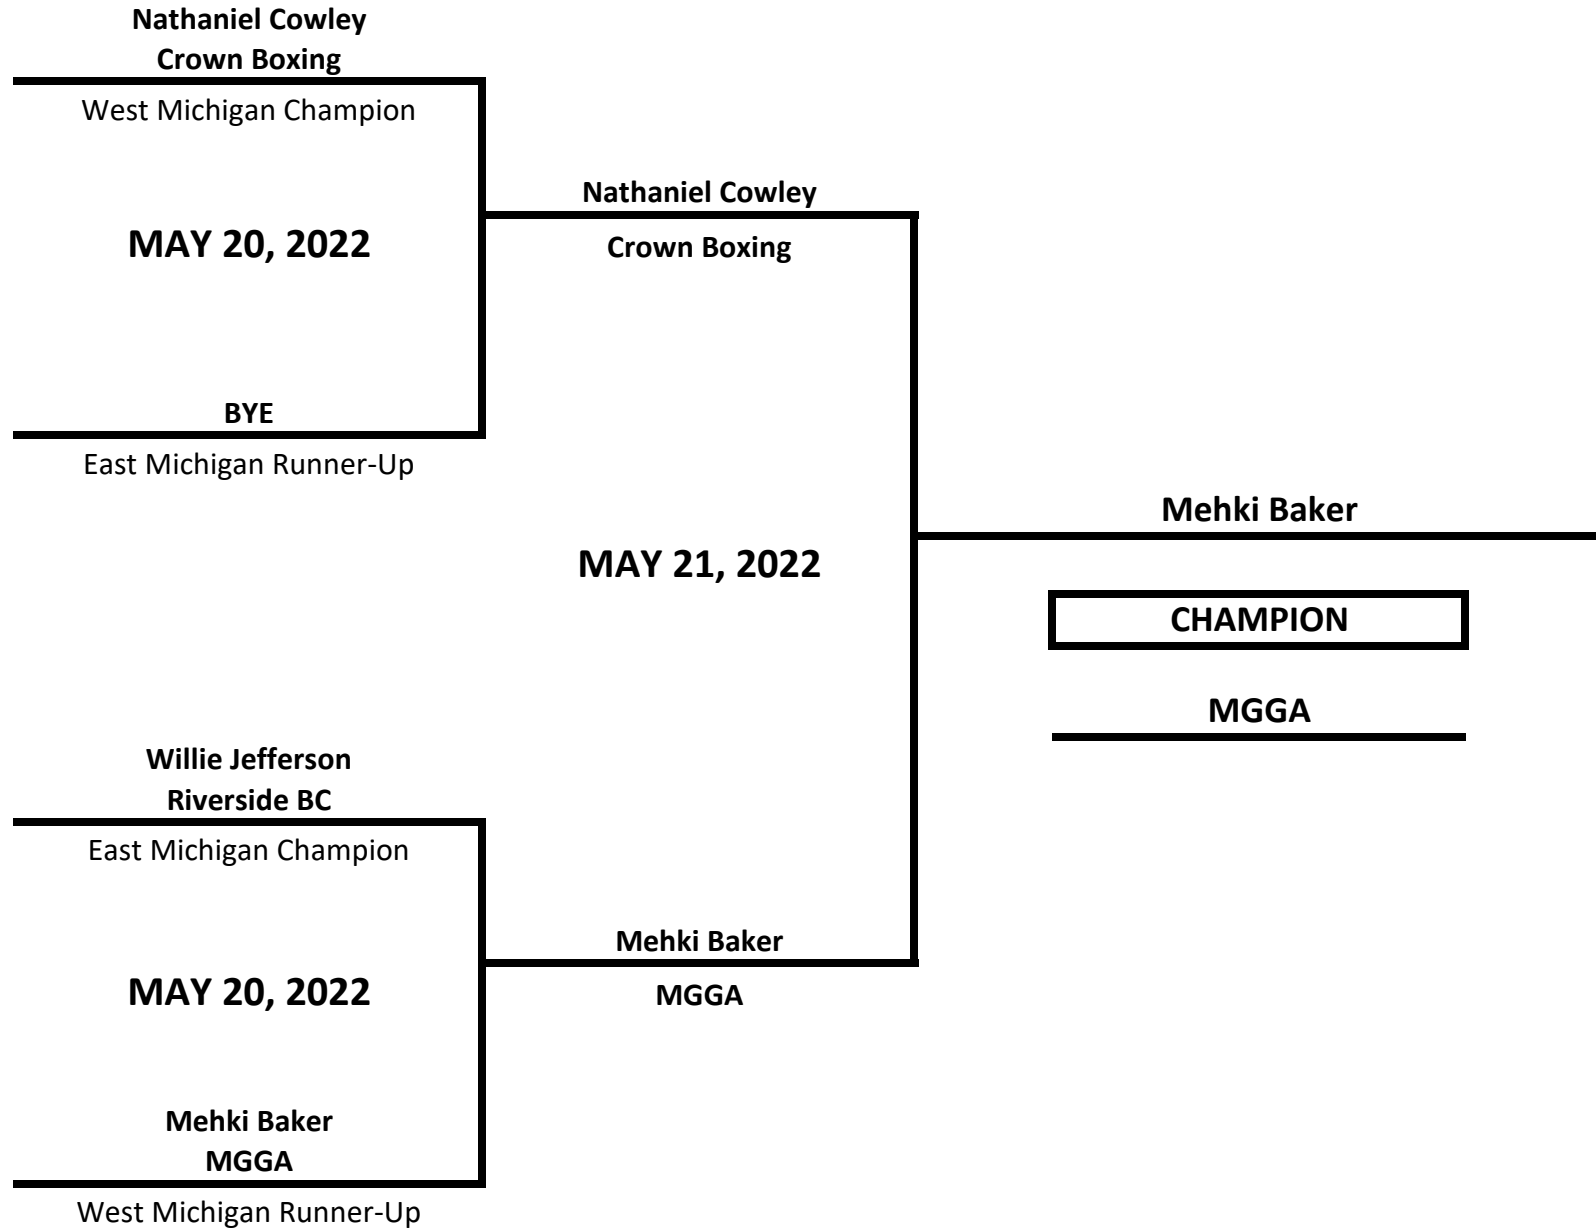

2022 MICHIGAN GOLDEN GLOVES STATE CHAMPIONSHIPS

CLASS: ELITE - NOVICE - MALE

WEIGHT: 156 LBS