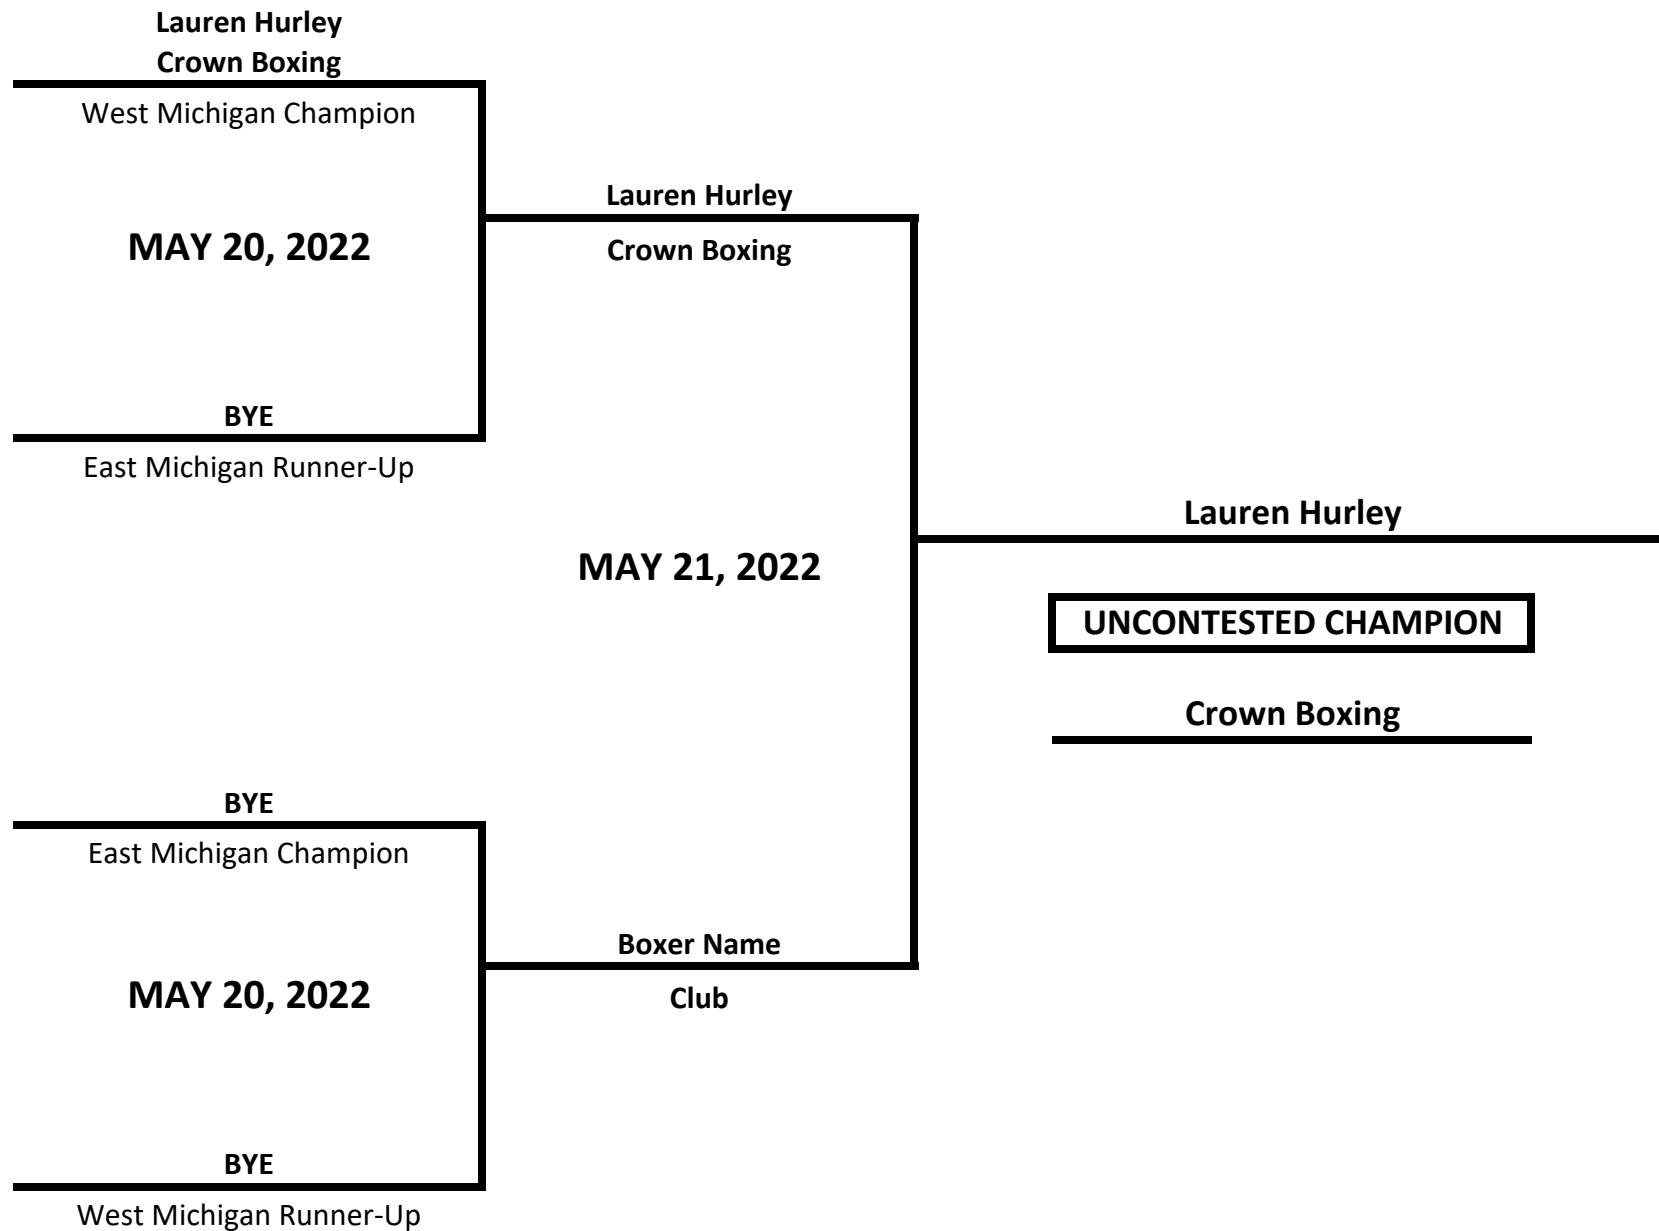

2022 MICHIGAN GOLDEN GLOVES STATE CHAMPIONSHIPS

CLASS: ELITE - NOVICE - FEMALE

WEIGHT: 139 LBS