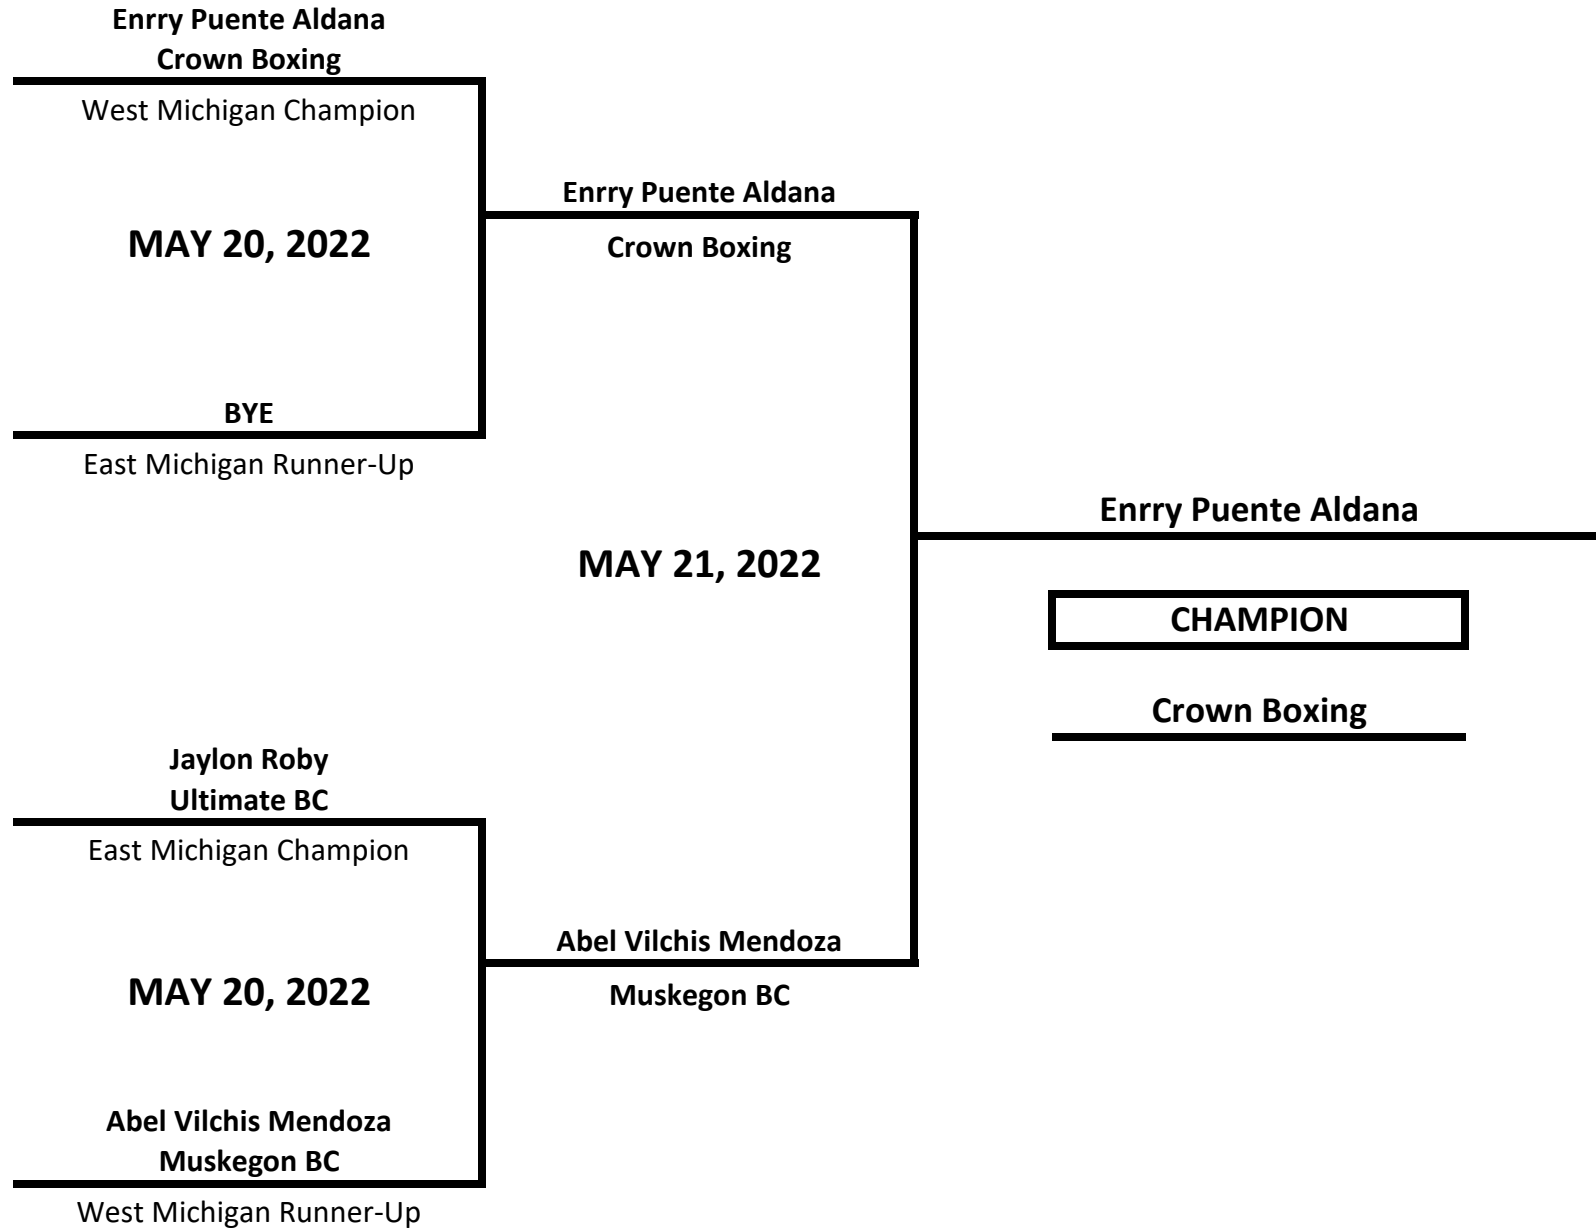

2022 MICHIGAN GOLDEN GLOVES STATE CHAMPIONSHIPS

CLASS: ELITE - NOVICE - MALE

WEIGHT: 176 LBS