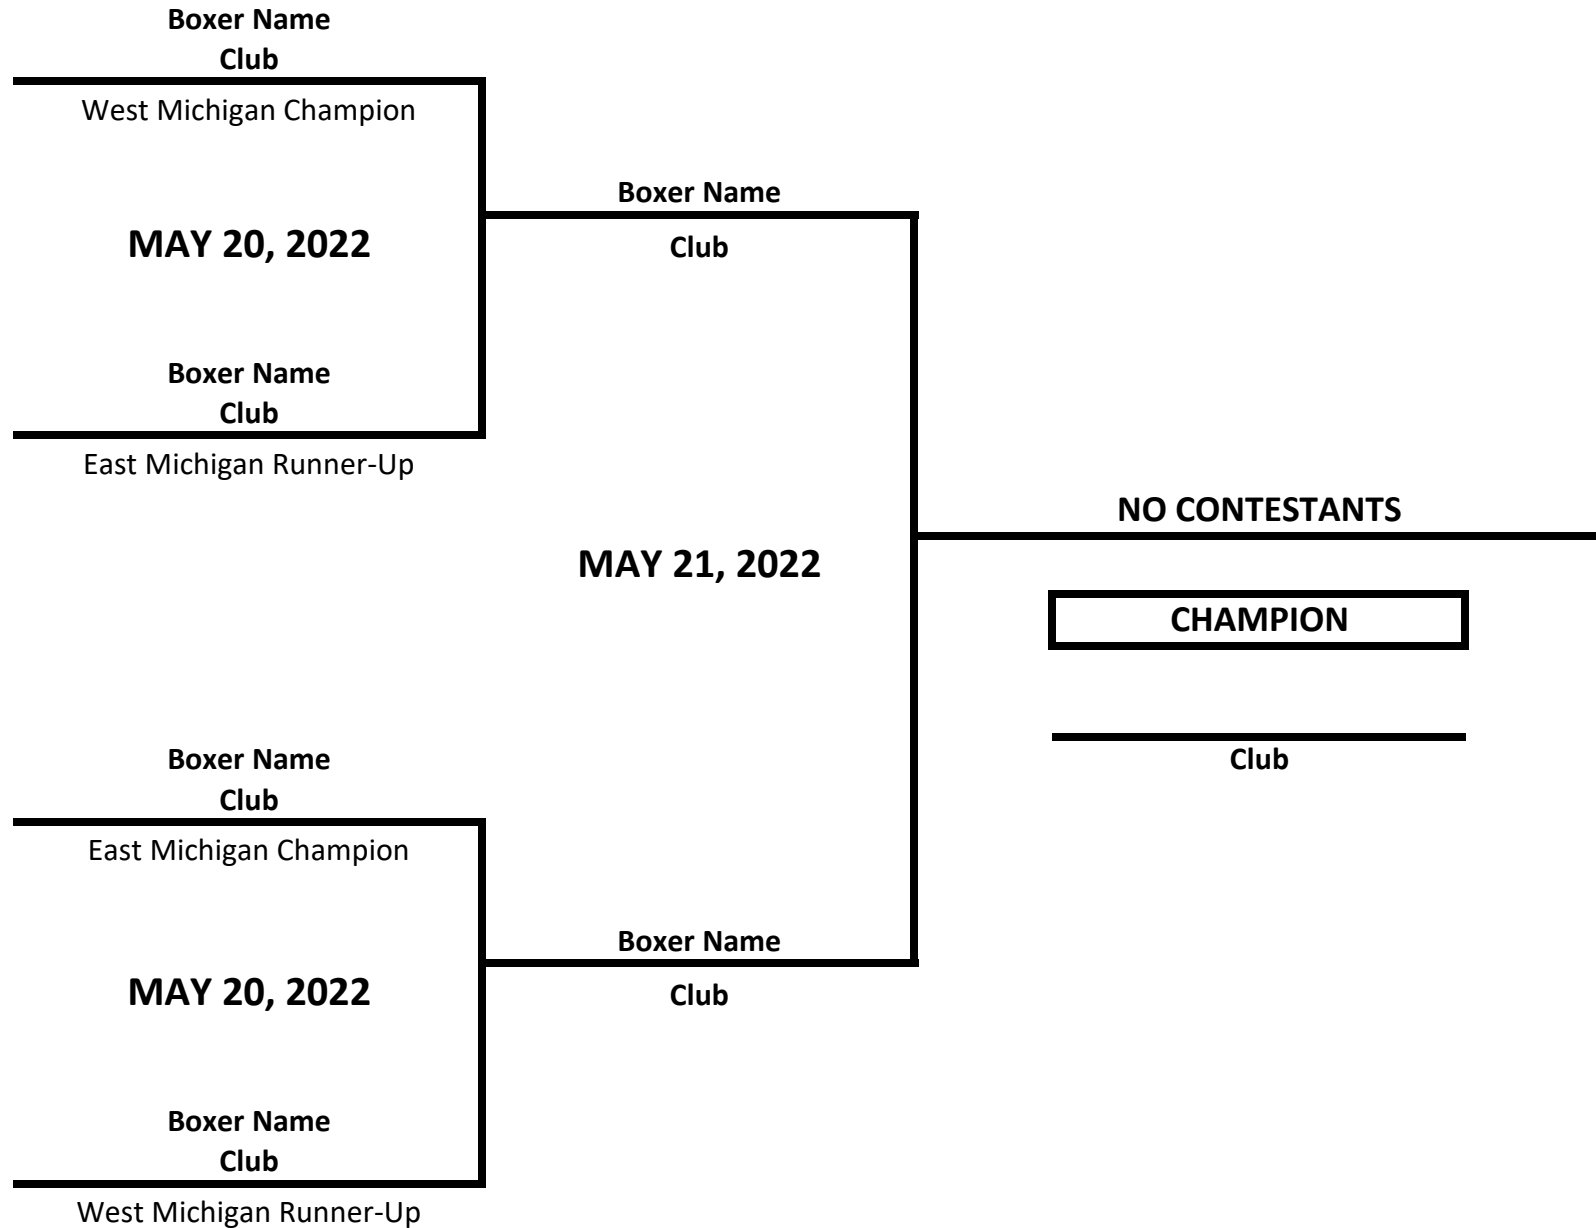

2022 MICHIGAN GOLDEN GLOVES STATE CHAMPIONSHIPS

CLASS: ELITE - NOVICE - FEMALE

WEIGHT: 114 LBS