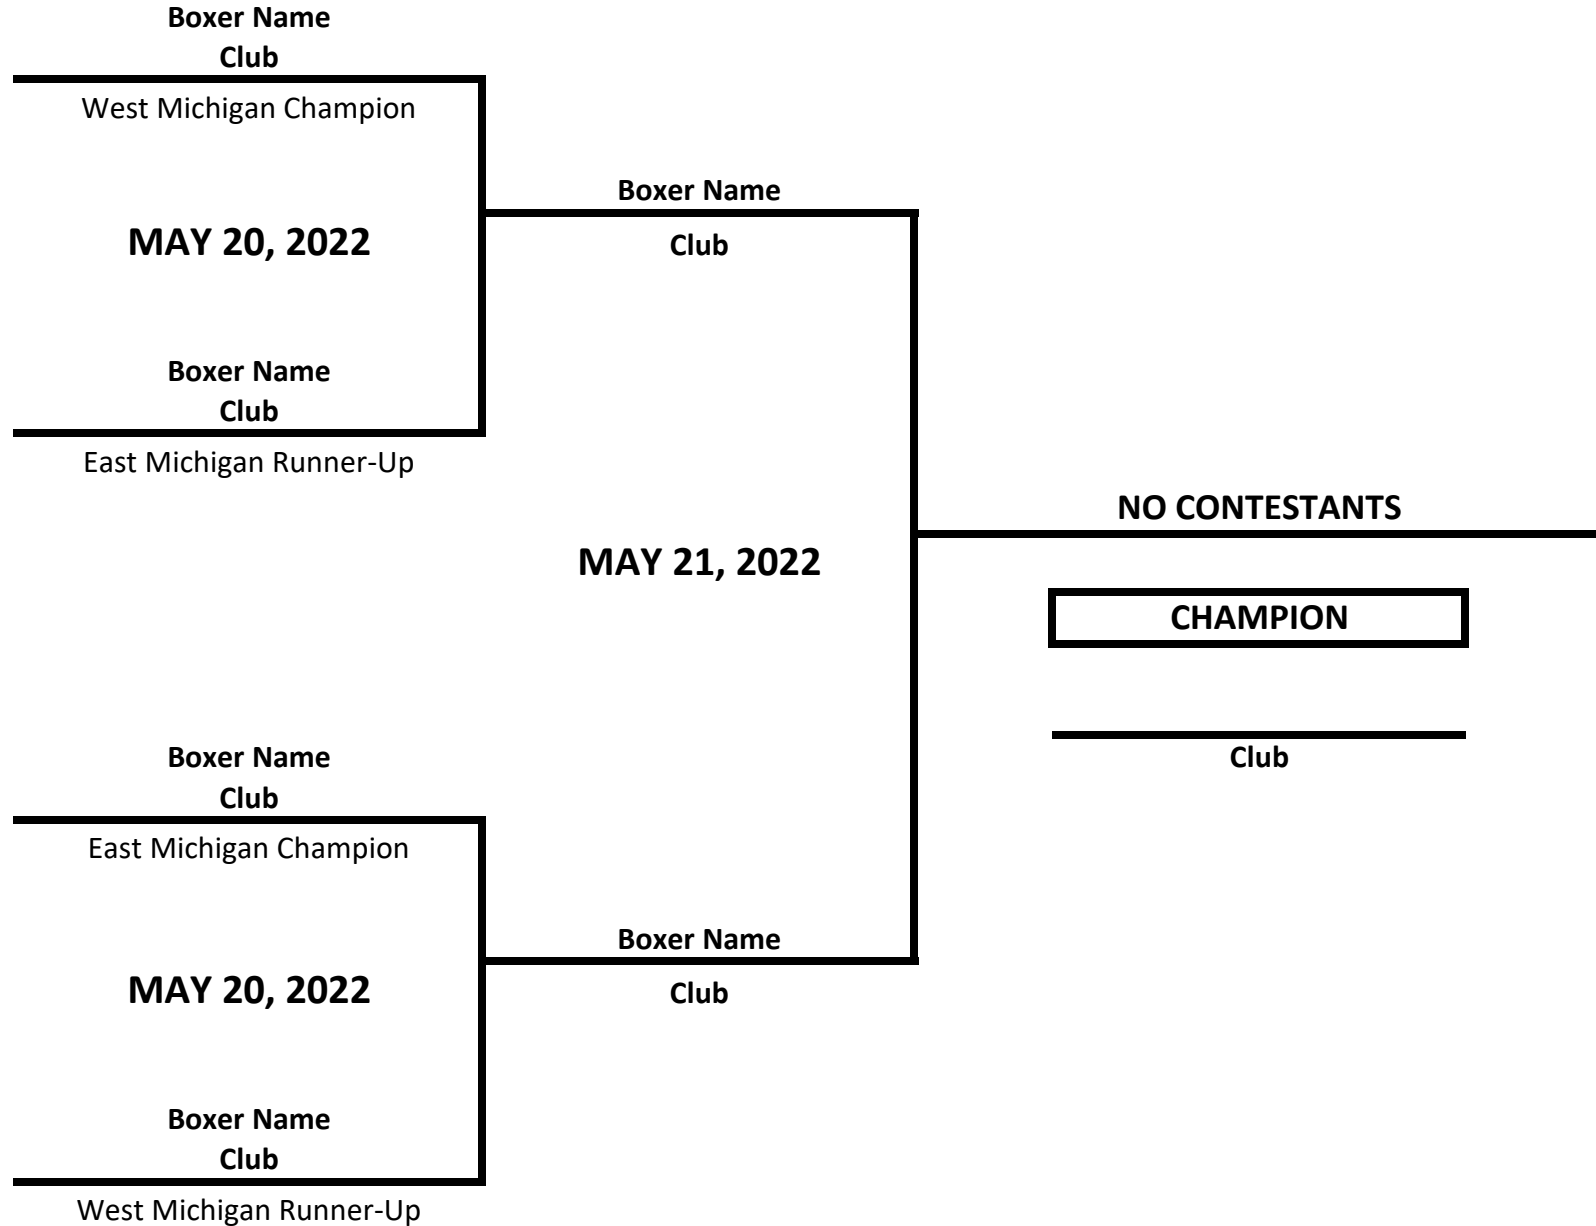

2022 MICHIGAN GOLDEN GLOVES STATE CHAMPIONSHIPS

CLASS: ELITE - OPEN - FEMALE

WEIGHT: 154 LBS