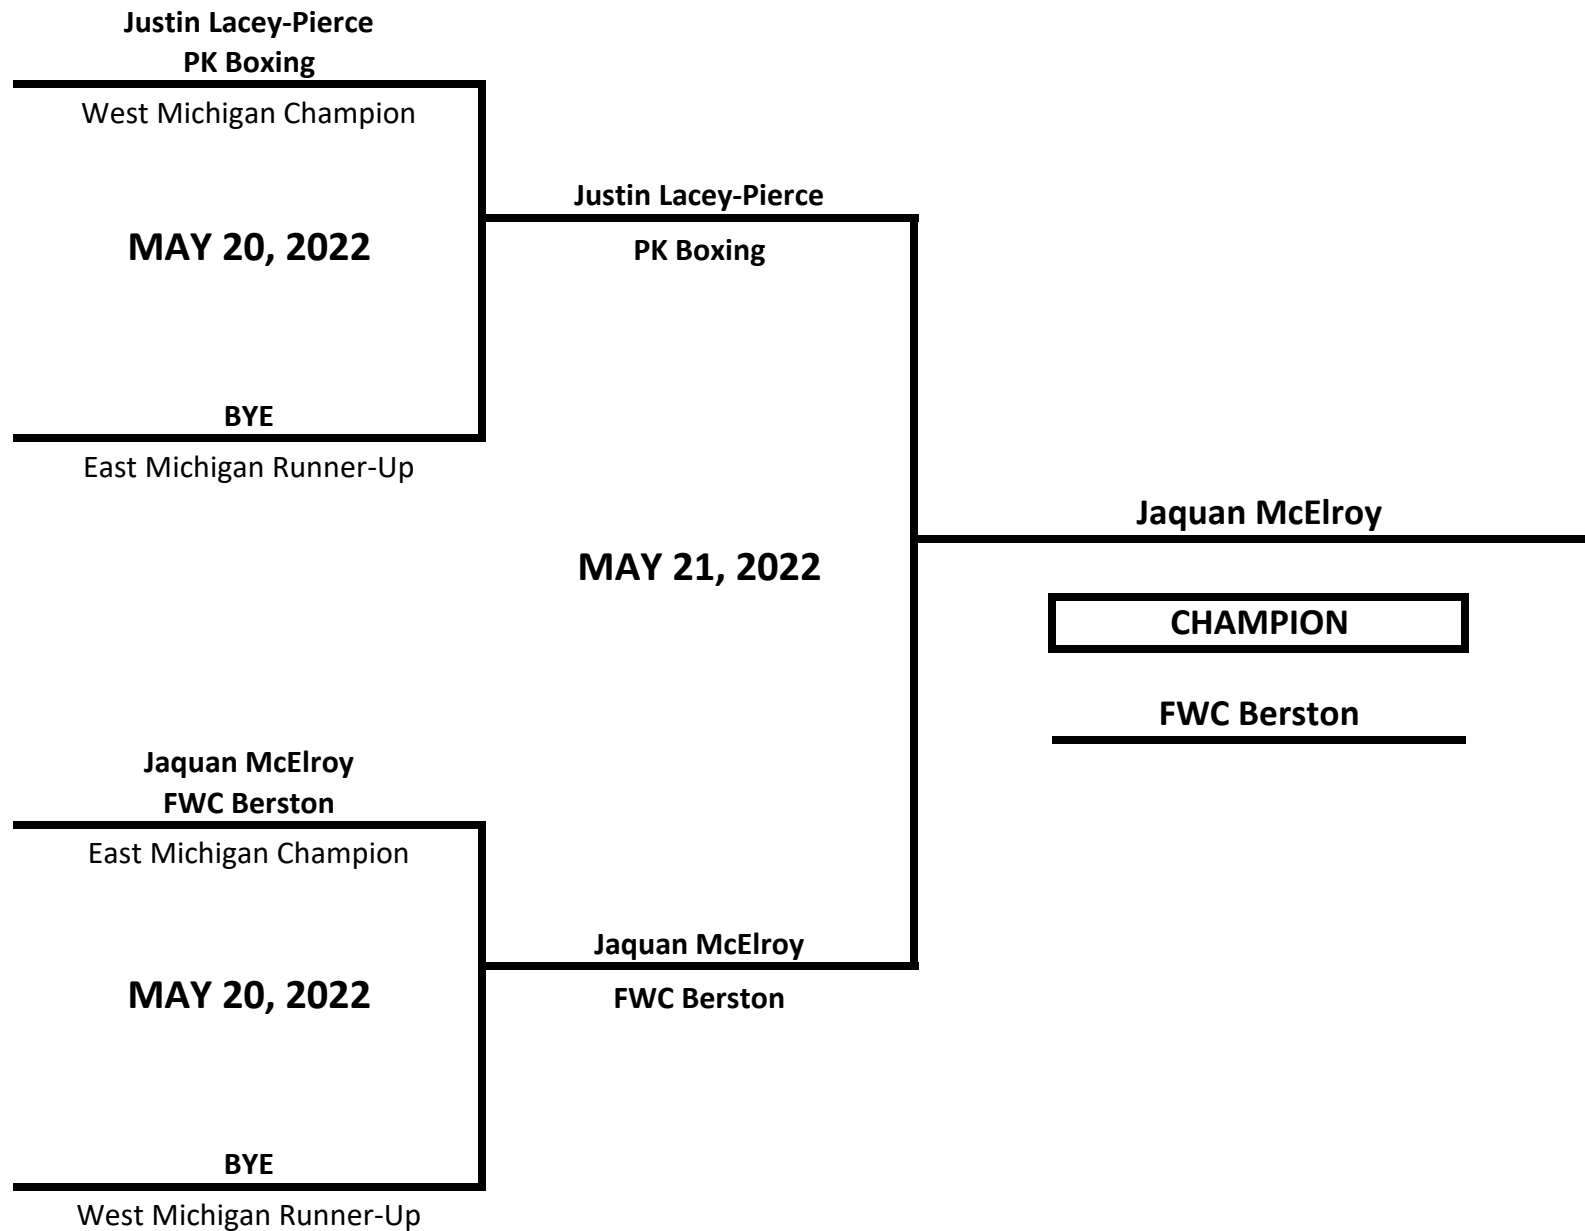

2022 MICHIGAN GOLDEN GLOVES STATE CHAMPIONSHIPS

CLASS: ELITE - OPEN - MALE

WEIGHT: 156 LBS