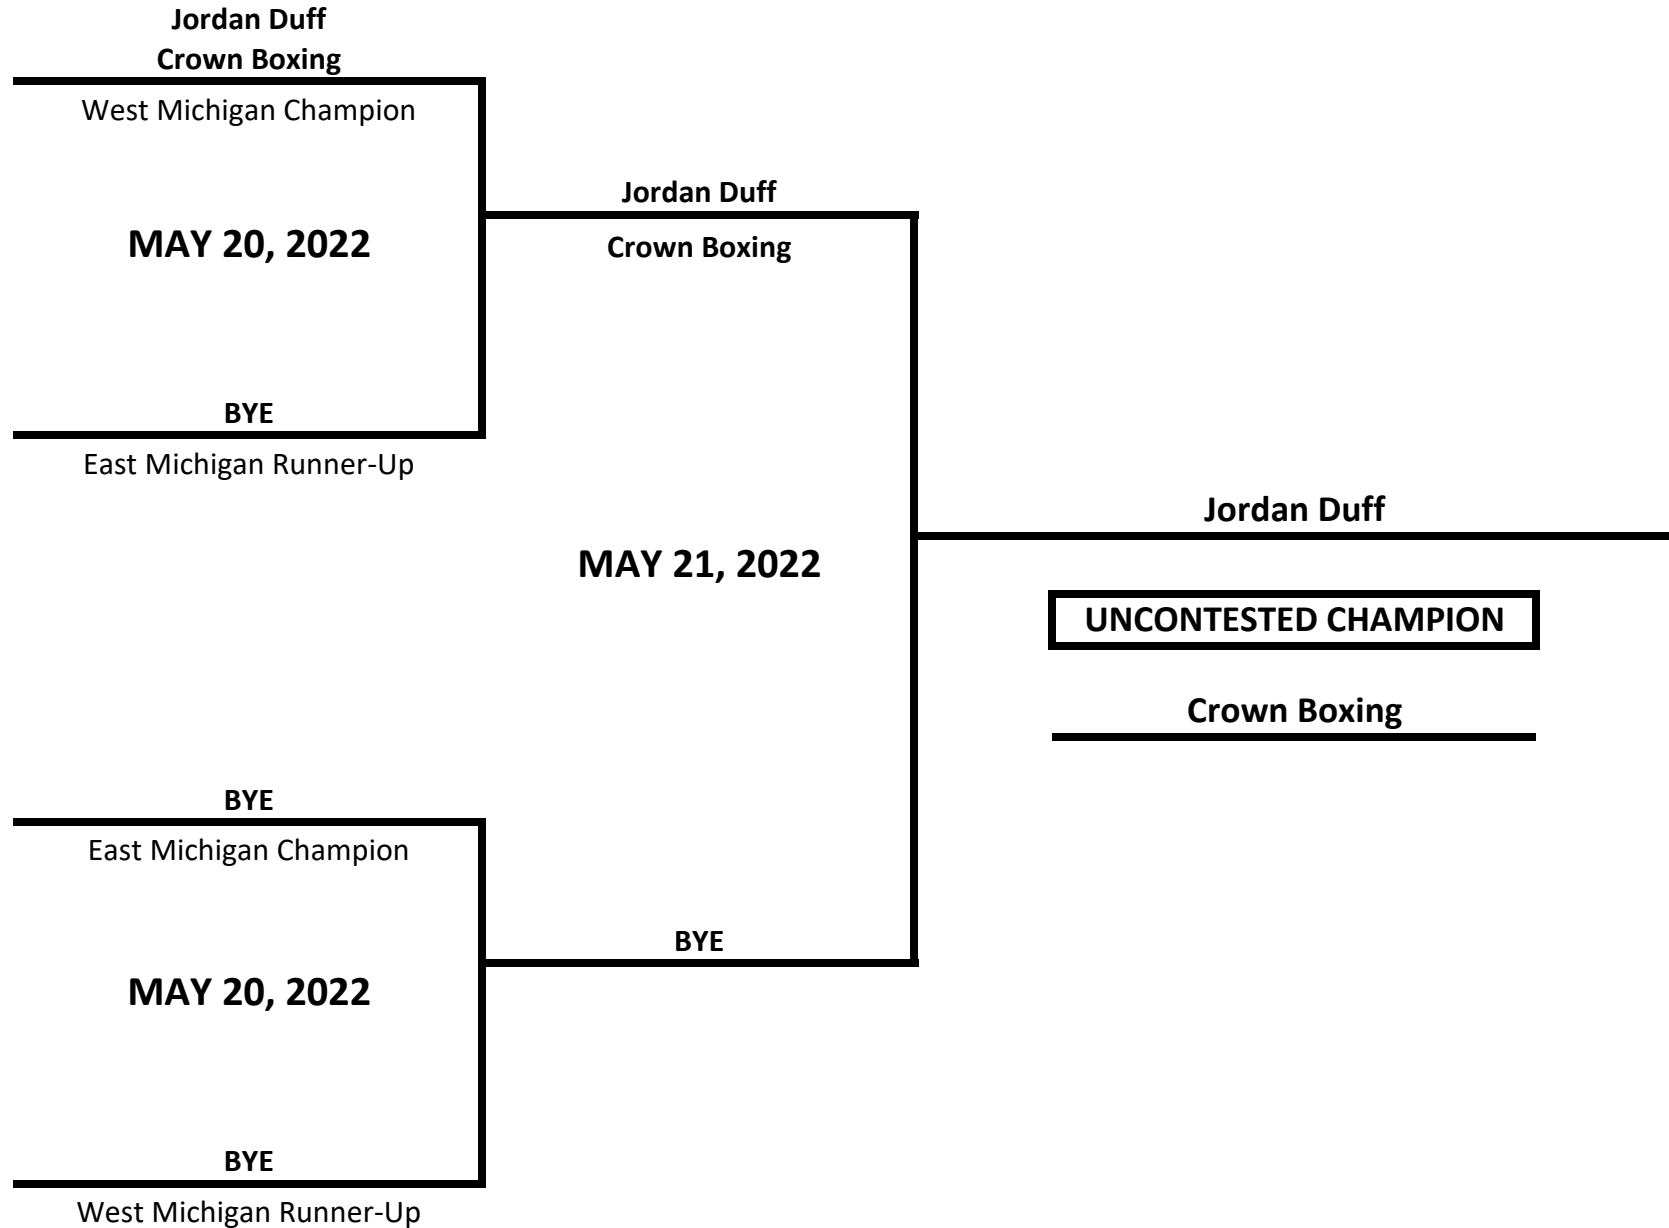

2022 MICHIGAN GOLDEN GLOVES STATE CHAMPIONSHIPS

CLASS: ELITE - NOVICE - FEMALE

WEIGHT: 132 LBS