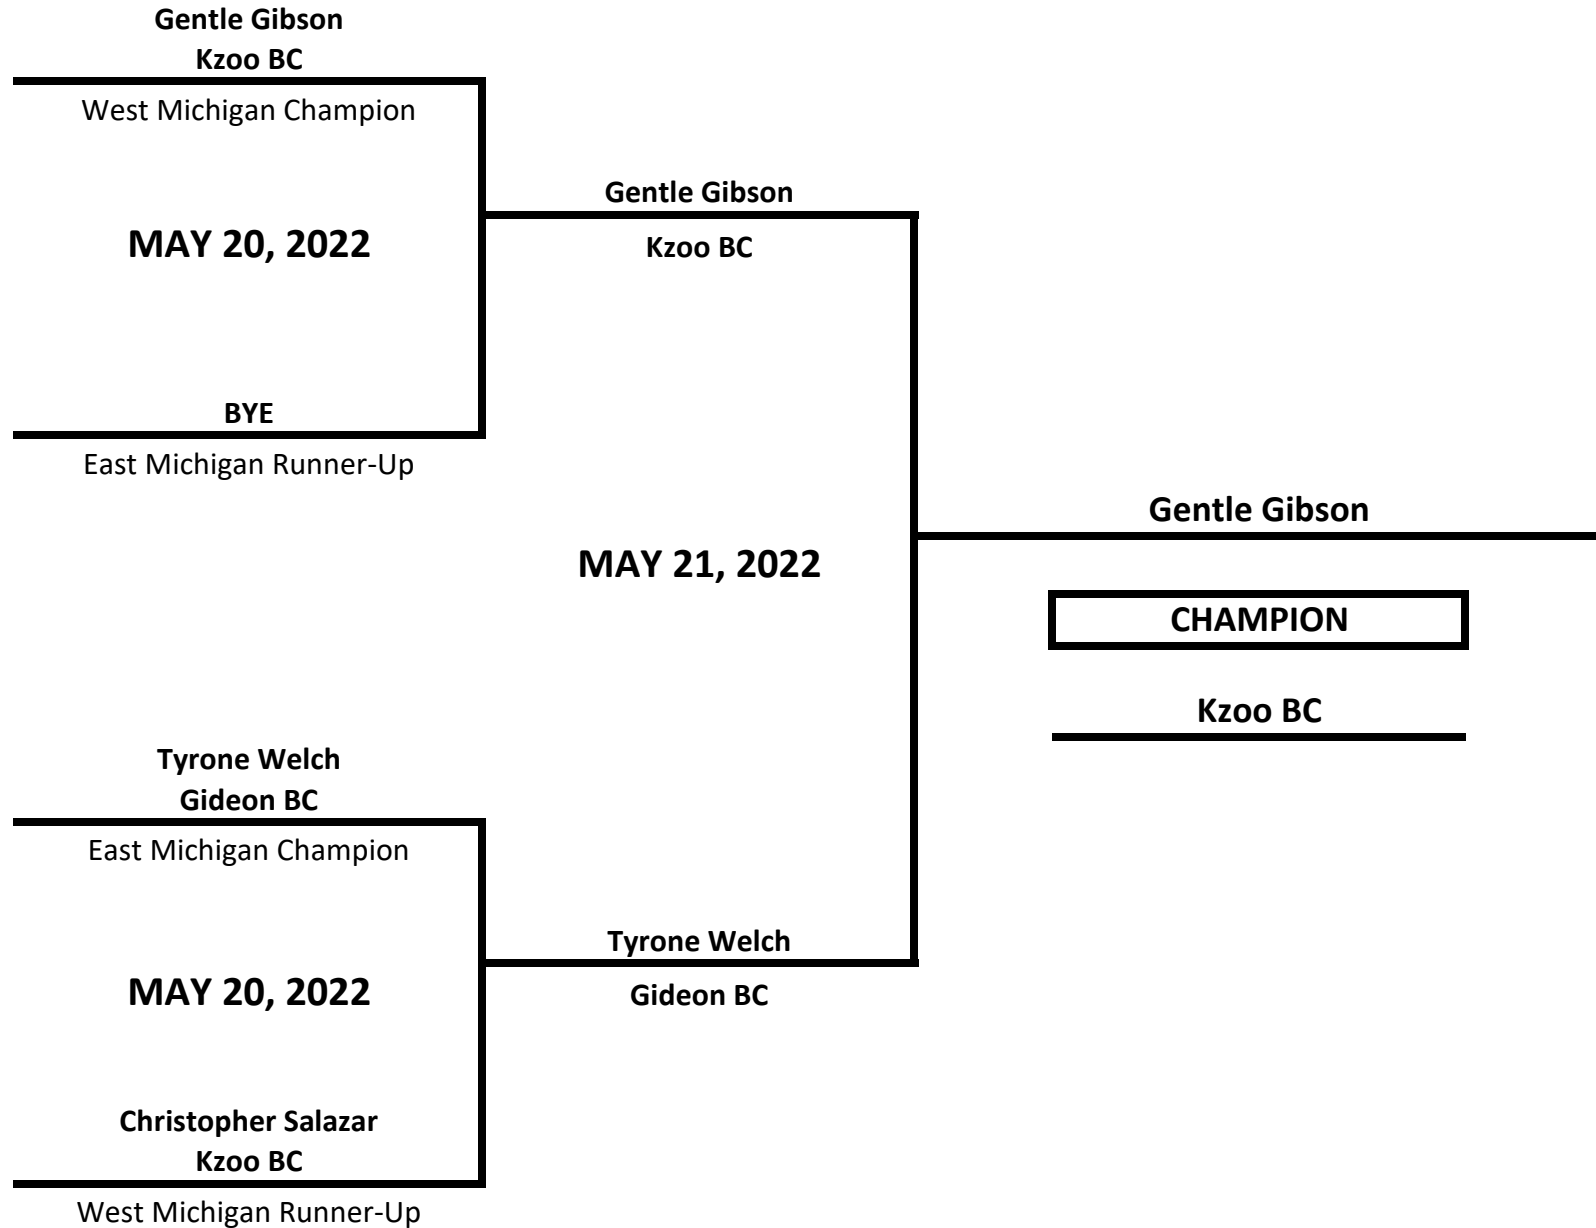

2022 MICHIGAN GOLDEN GLOVES STATE CHAMPIONSHIPS

CLASS: ELITE - NOVICE - MALE

WEIGHT: 139 LBS