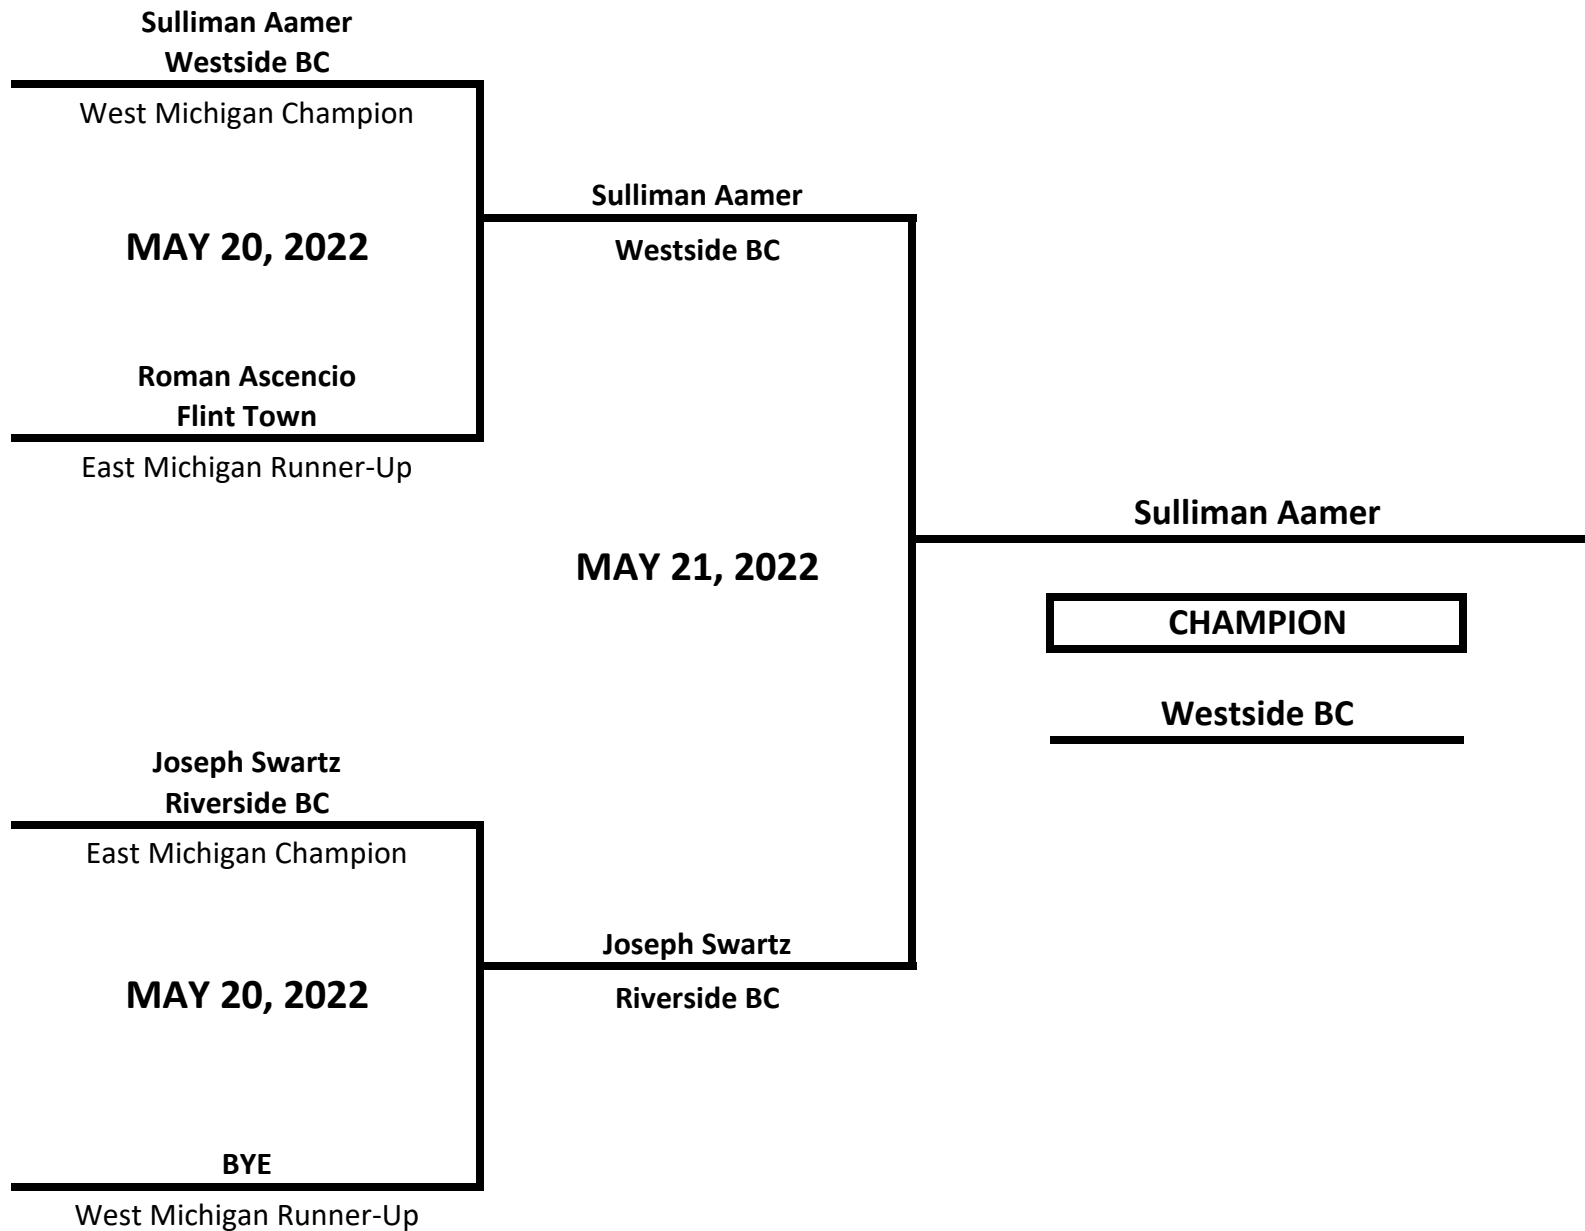

# 2022 MICHIGAN GOLDEN GLOVES STATE CHAMPIONSHIPS

**CLASS: ELITE - NOVICE - MALE**

**WEIGHT: 112 LBS**