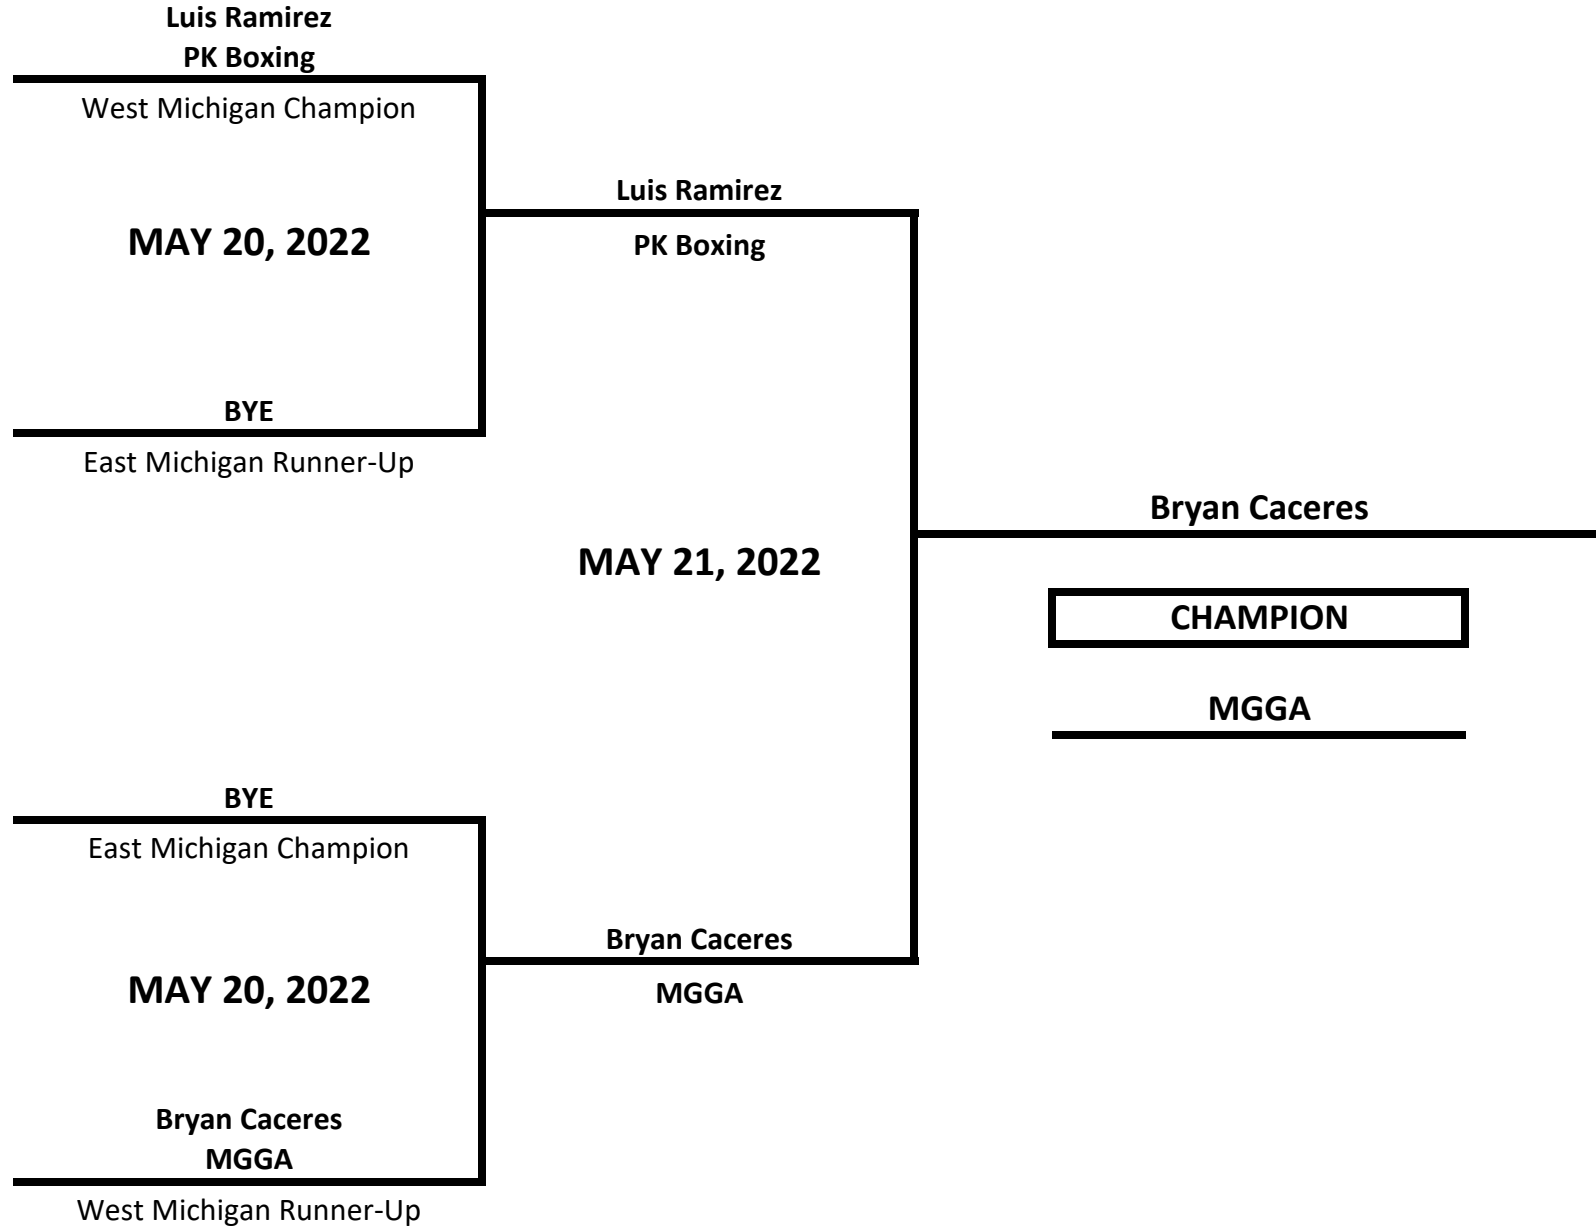

2022 MICHIGAN GOLDEN GLOVES STATE CHAMPIONSHIPS

CLASS: ELITE - OPEN - MALE

WEIGHT: 125 LBS