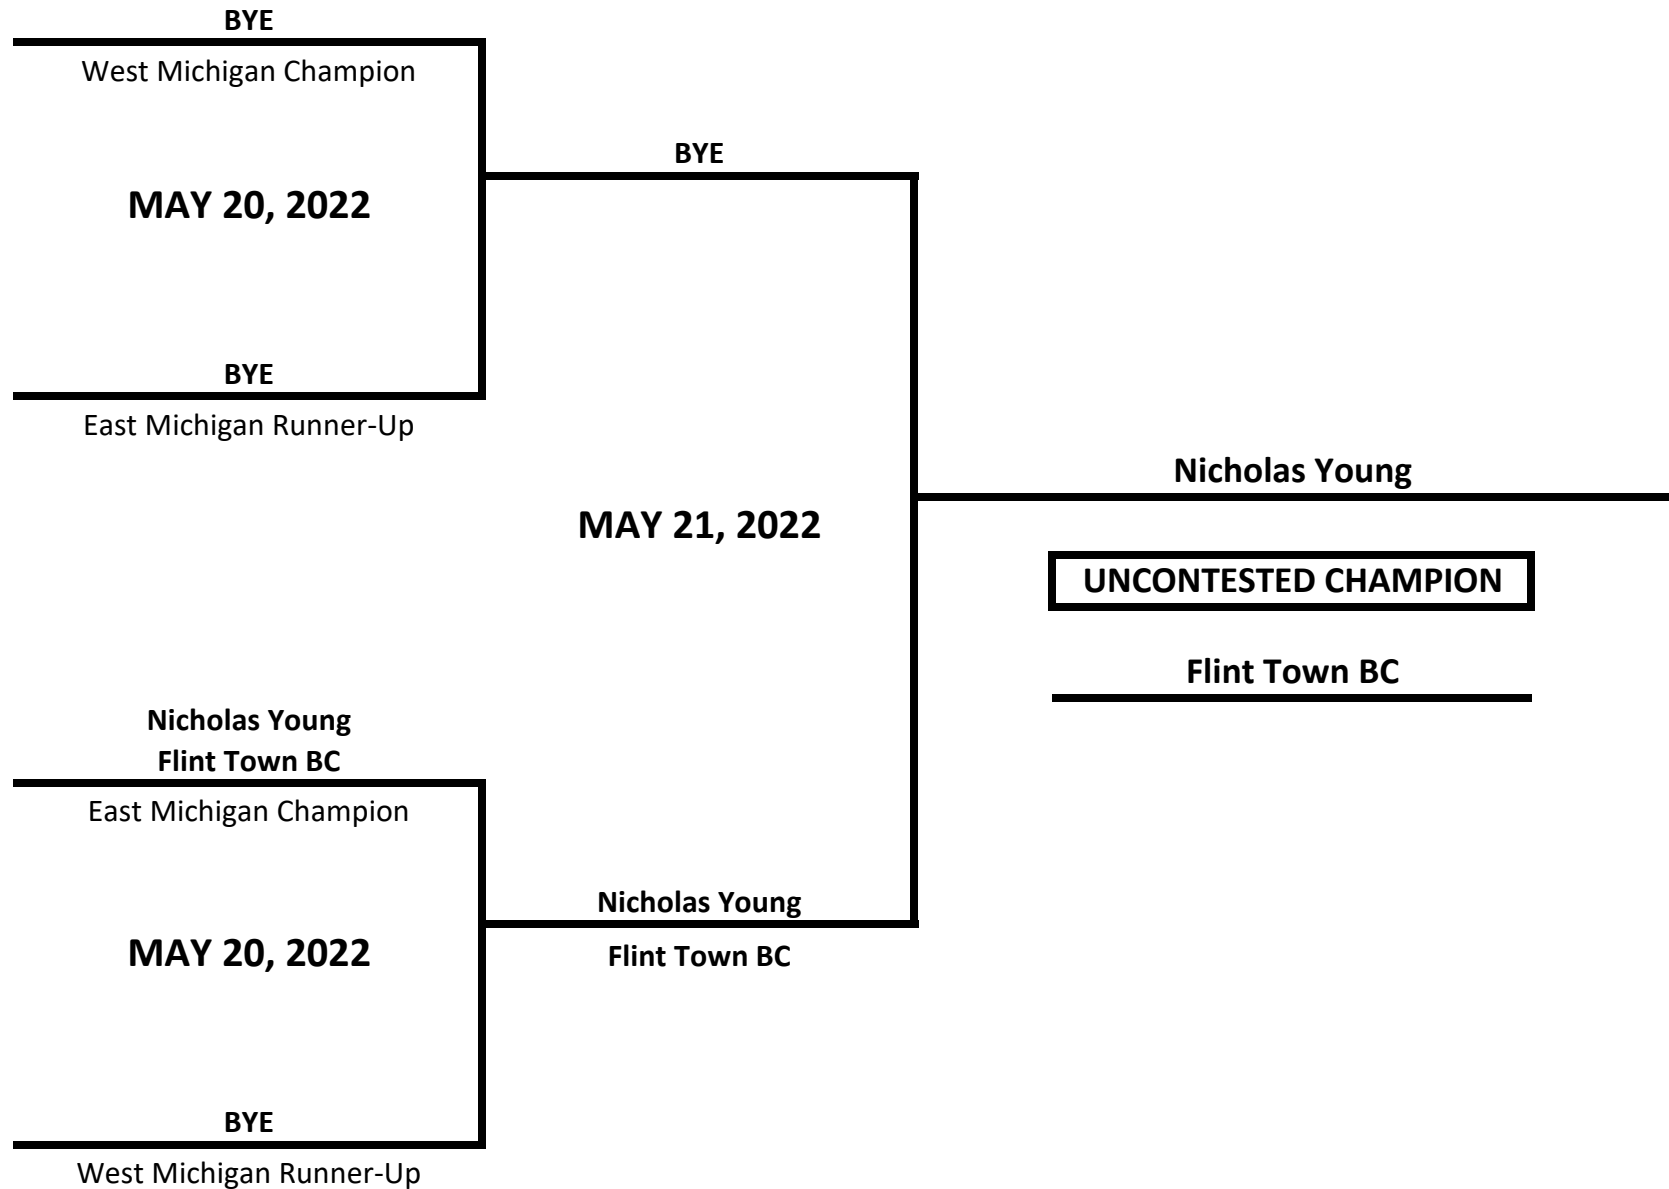

2022 MICHIGAN GOLDEN GLOVES STATE CHAMPIONSHIPS

CLASS: ELITE - OPEN - MALE

WEIGHT: 165 LBS