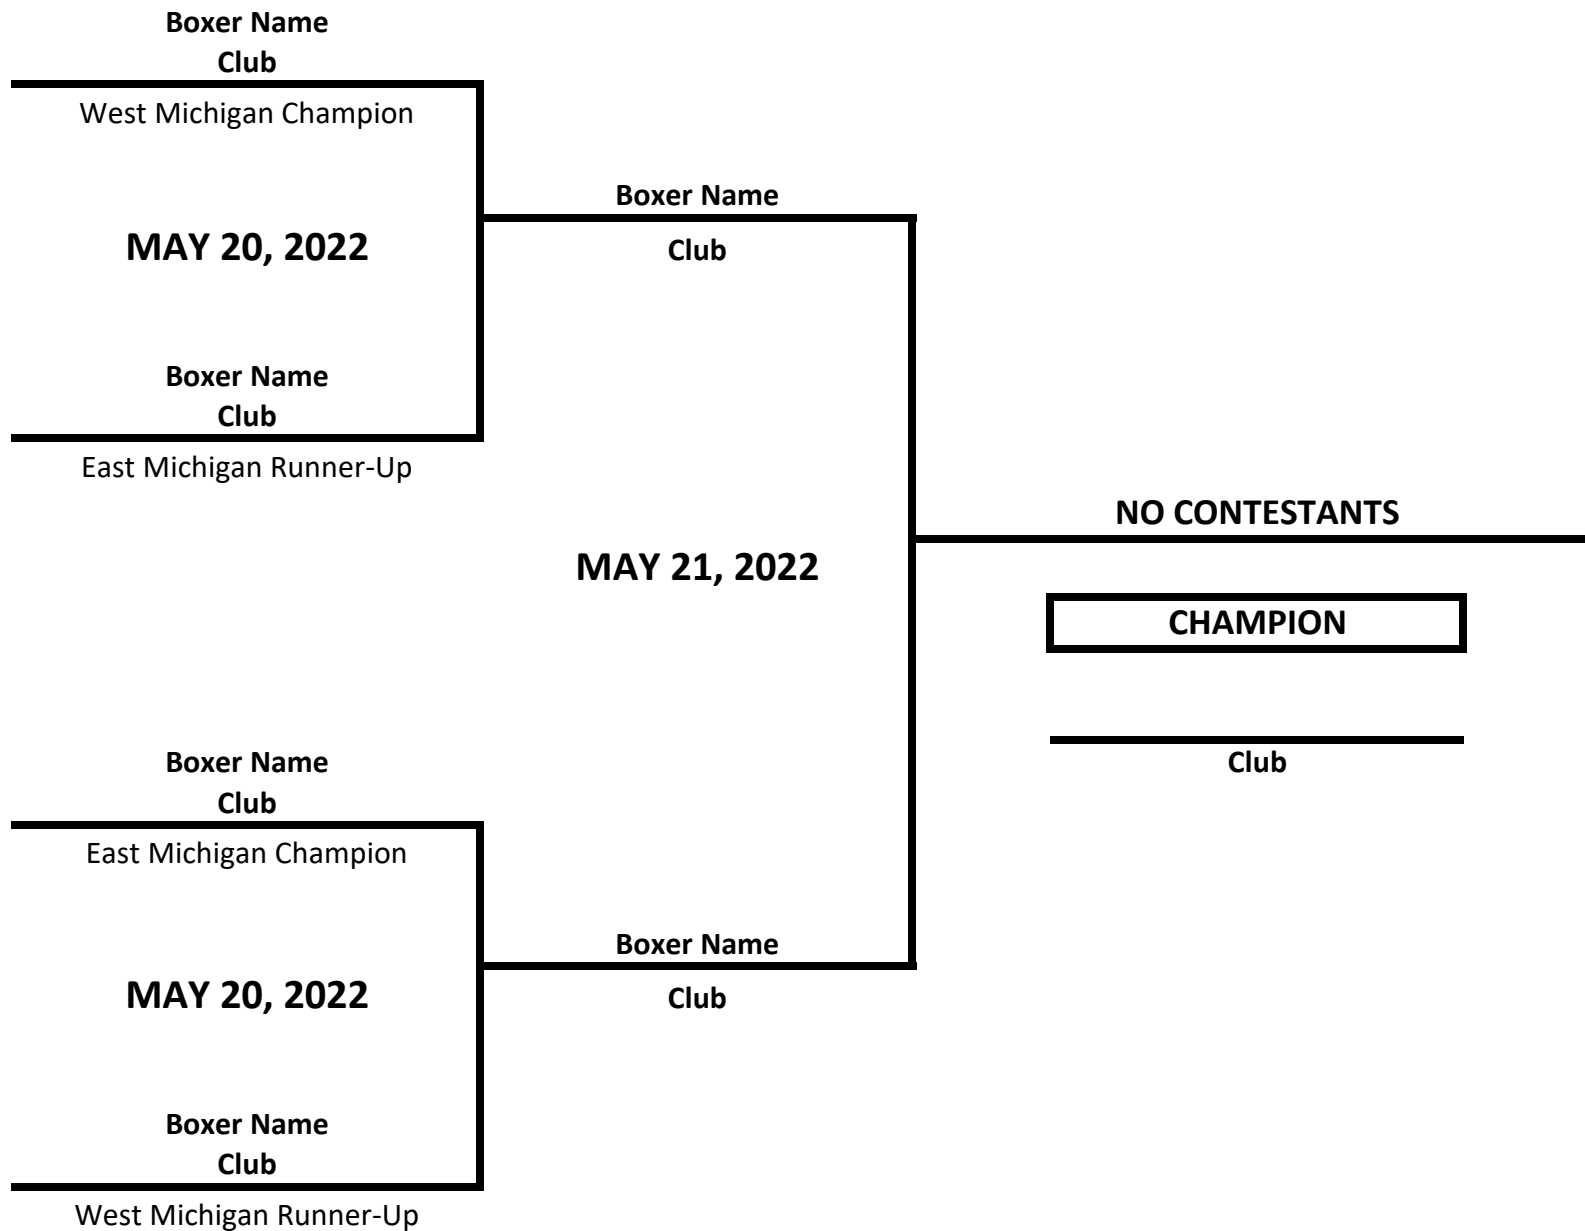

2022 MICHIGAN GOLDEN GLOVES STATE CHAMPIONSHIPS

CLASS: ELITE - OPEN - FEMALE

WEIGHT: 139 LBS