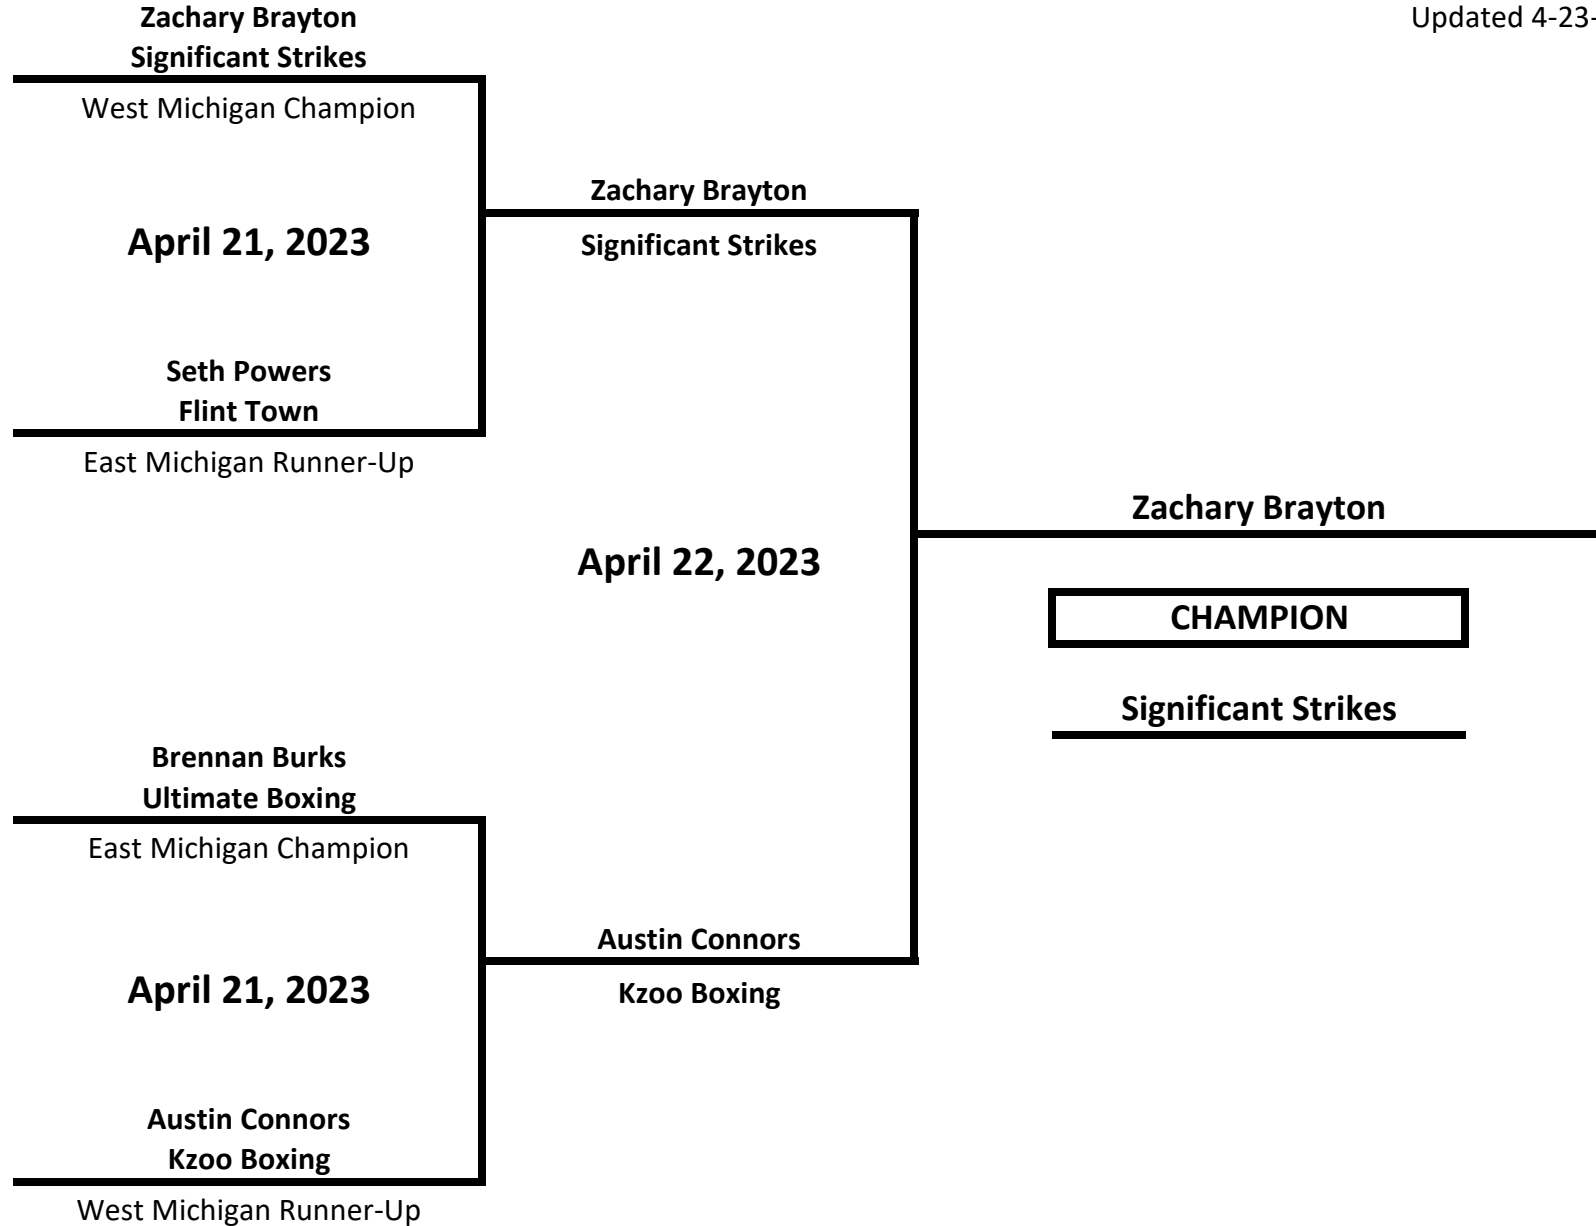

2023 MICHIGAN GOLDEN GLOVES STATE CHAMPIONSHIPS

CLASS: ELITE - NOVICE - MALE

WEIGHT: 203 LBS

Updated 4-23-23