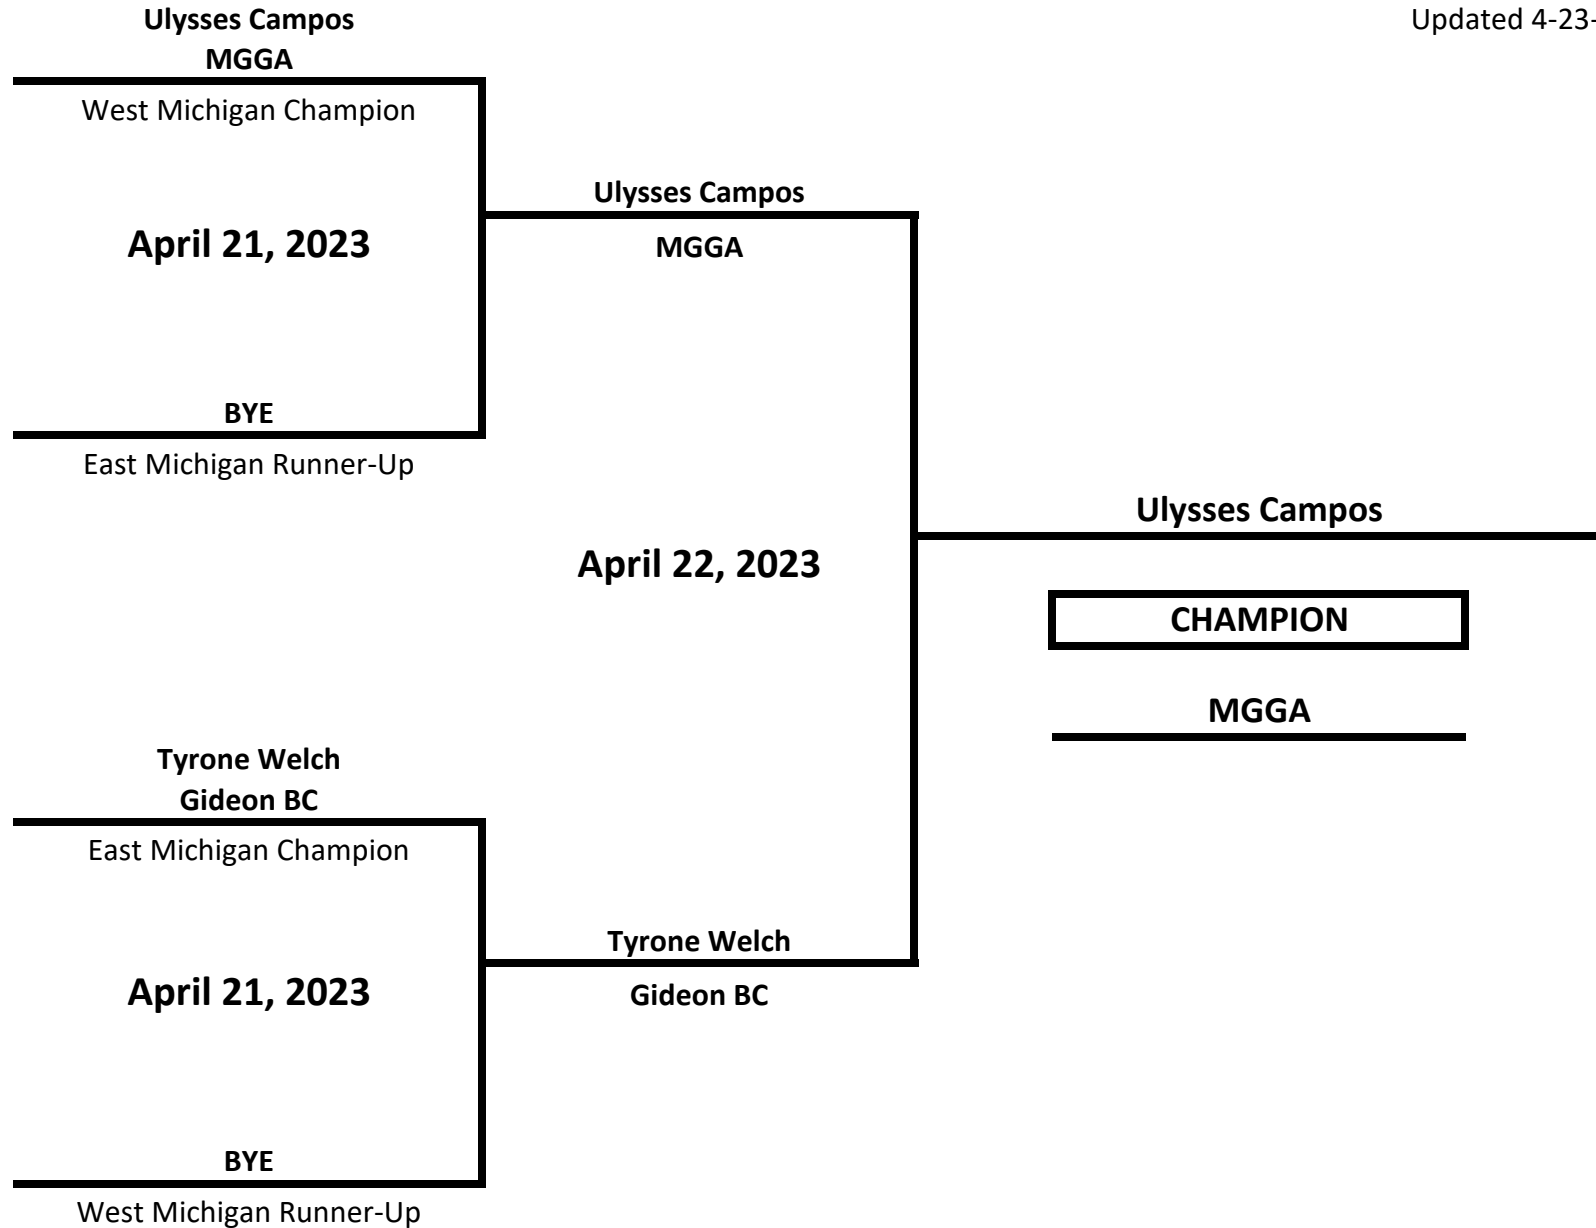

2023 MICHIGAN GOLDEN GLOVES STATE CHAMPIONSHIPS

CLASS: ELITE - OPEN - MALE

WEIGHT: 147 LBS

Updated 4-23-23