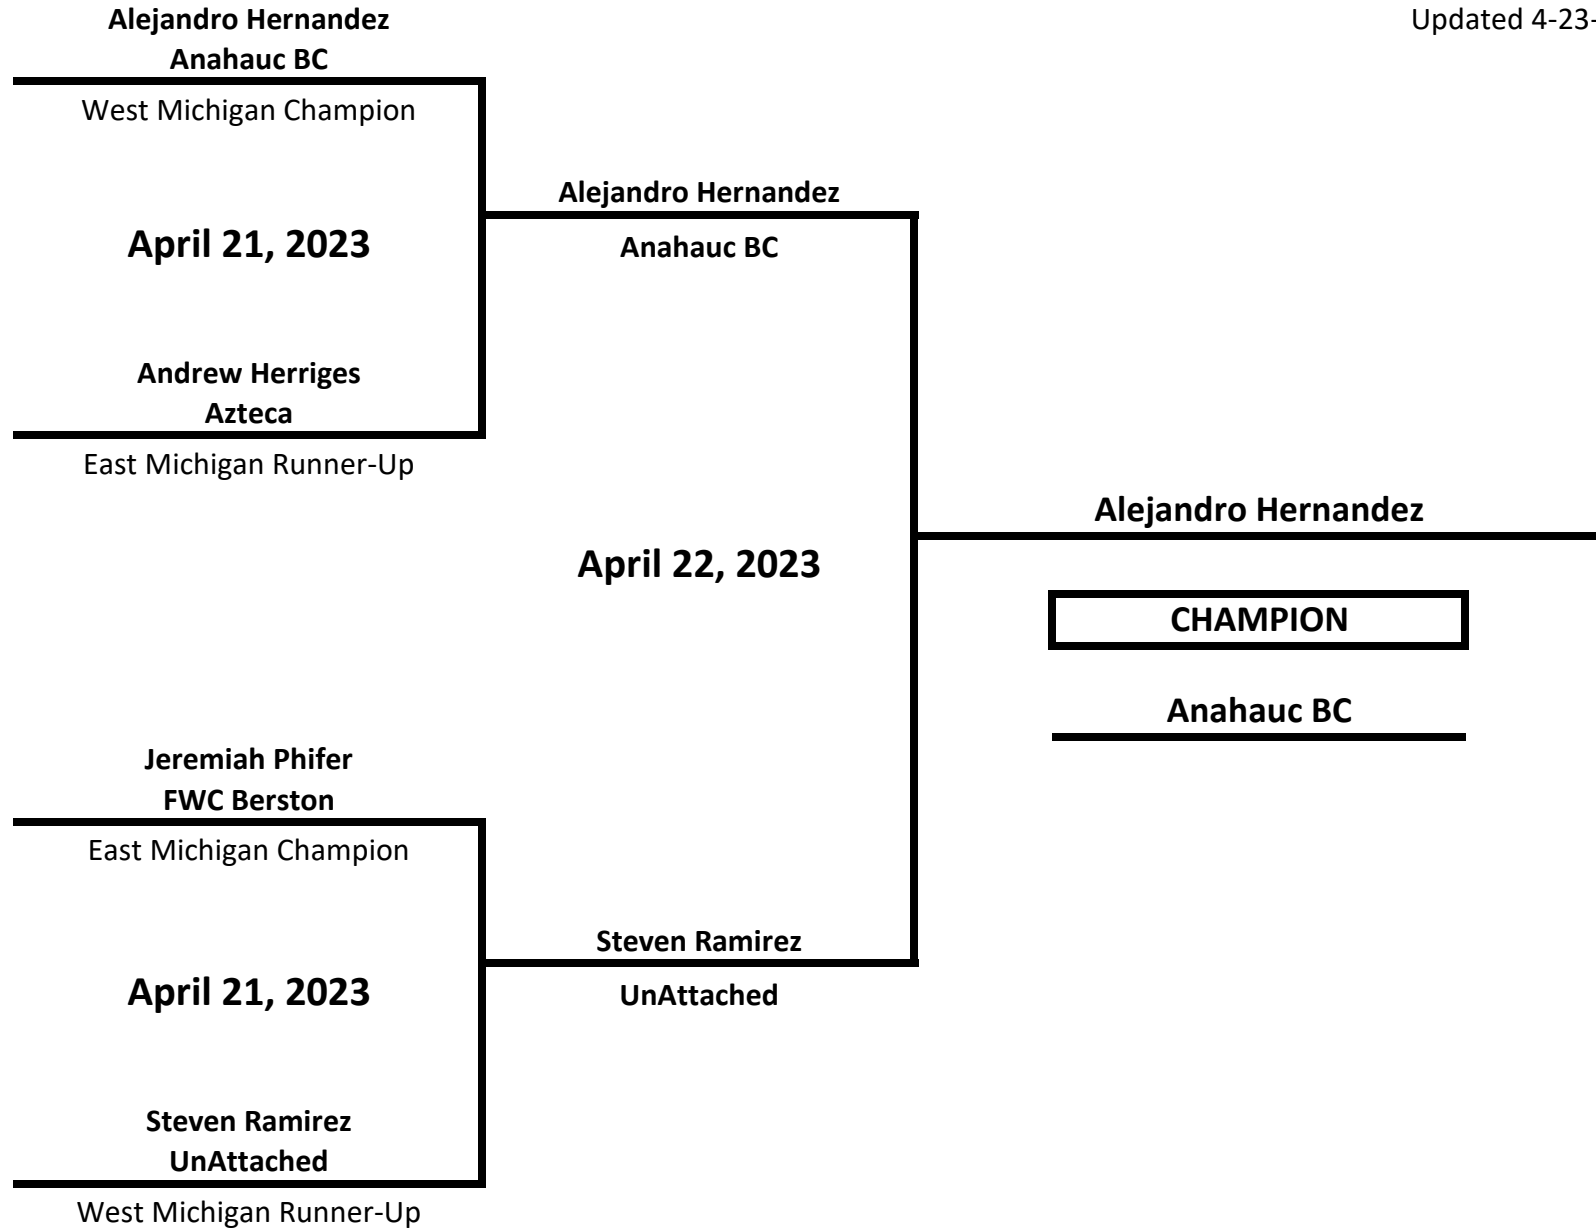

2023 MICHIGAN GOLDEN GLOVES STATE CHAMPIONSHIPS

CLASS: ELITE - NOVICE - MALE

WEIGHT: 147 LBS

Updated 4-23-23