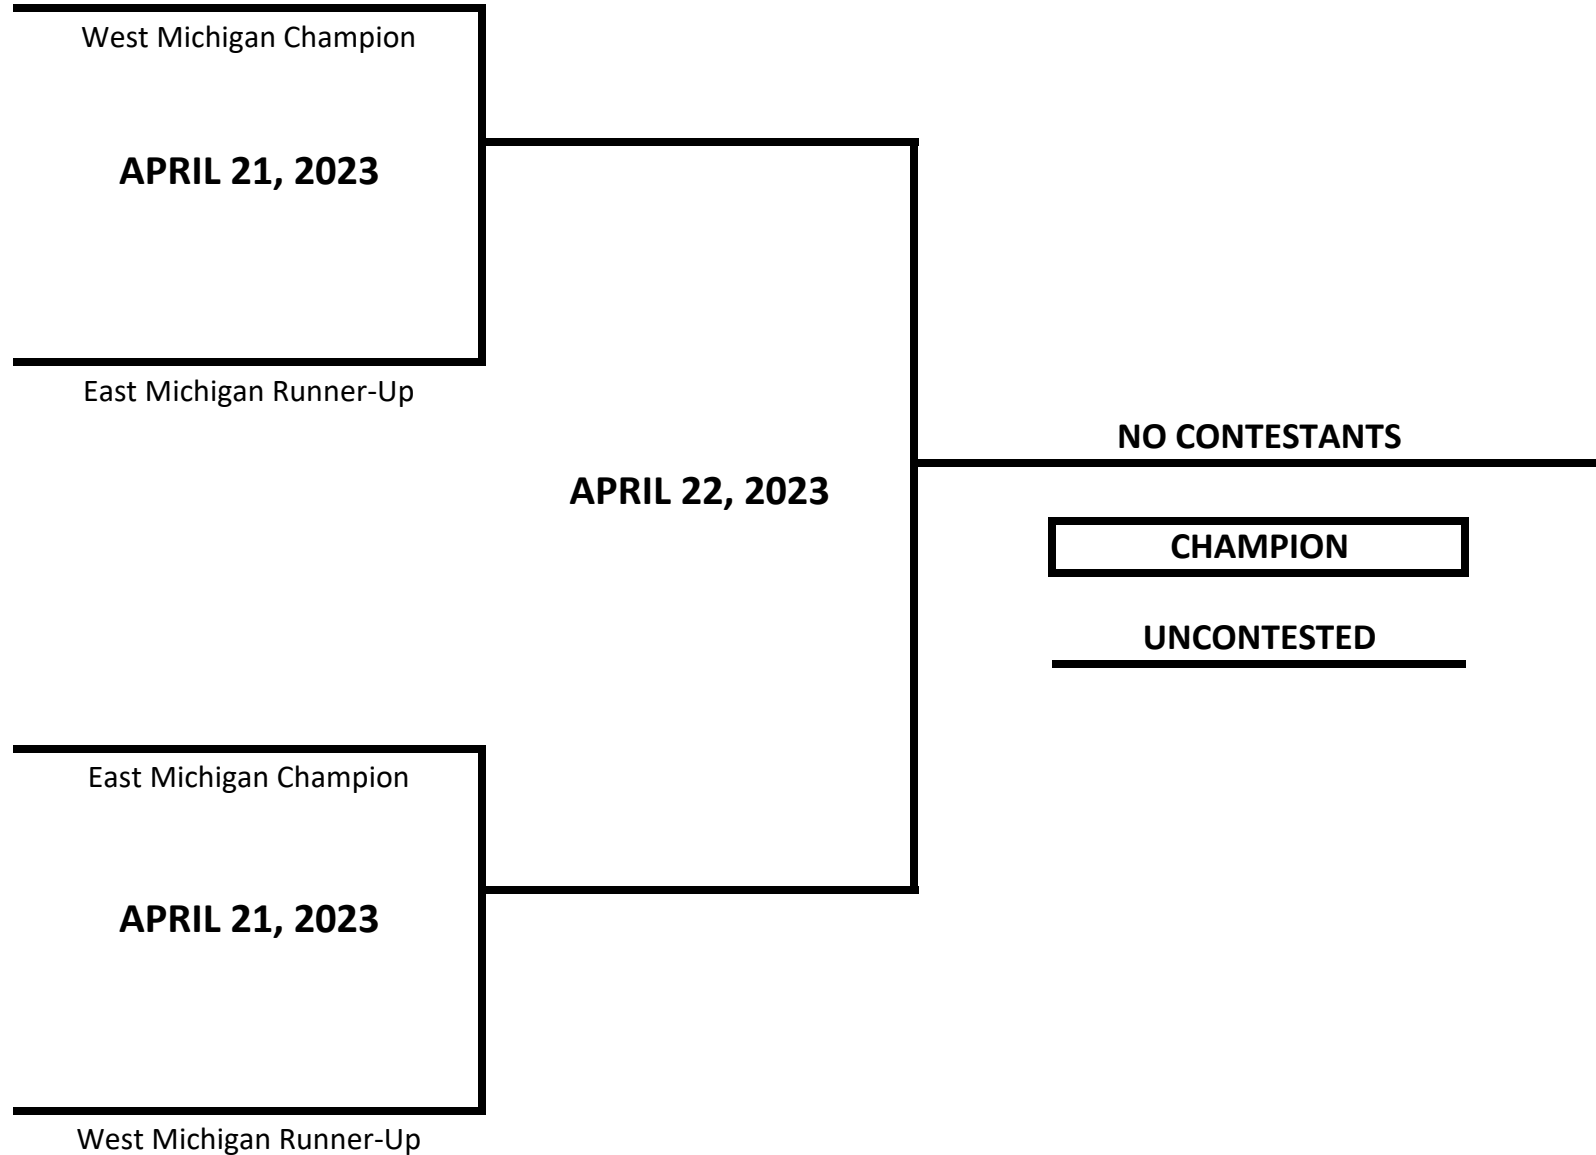

2023 MICHIGAN GOLDEN GLOVES STATE CHAMPIONSHIPS

CLASS: ELITE - NOVICE - FEMALE

WEIGHT: 125 LBS

Updated 4-23-23