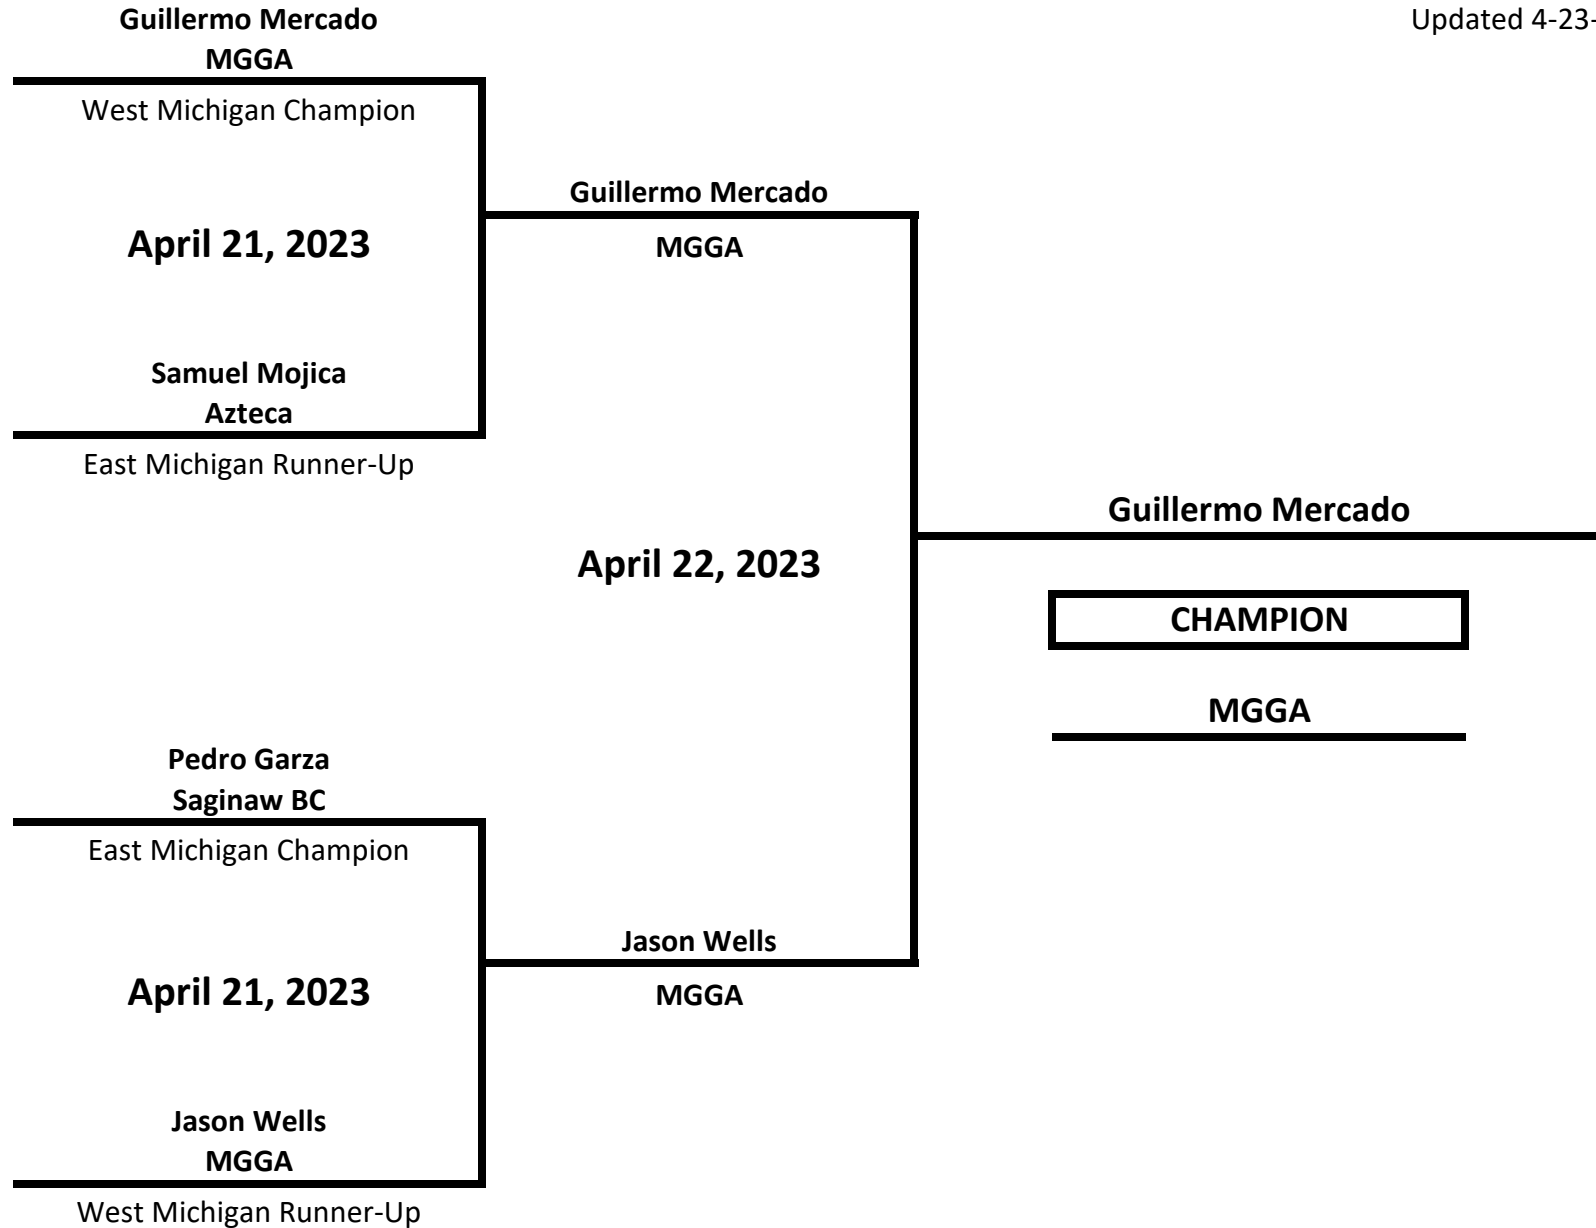

2023 MICHIGAN GOLDEN GLOVES STATE CHAMPIONSHIPS

CLASS: ELITE - OPEN - MALE

WEIGHT: 125 LBS

Updated 4-23-23