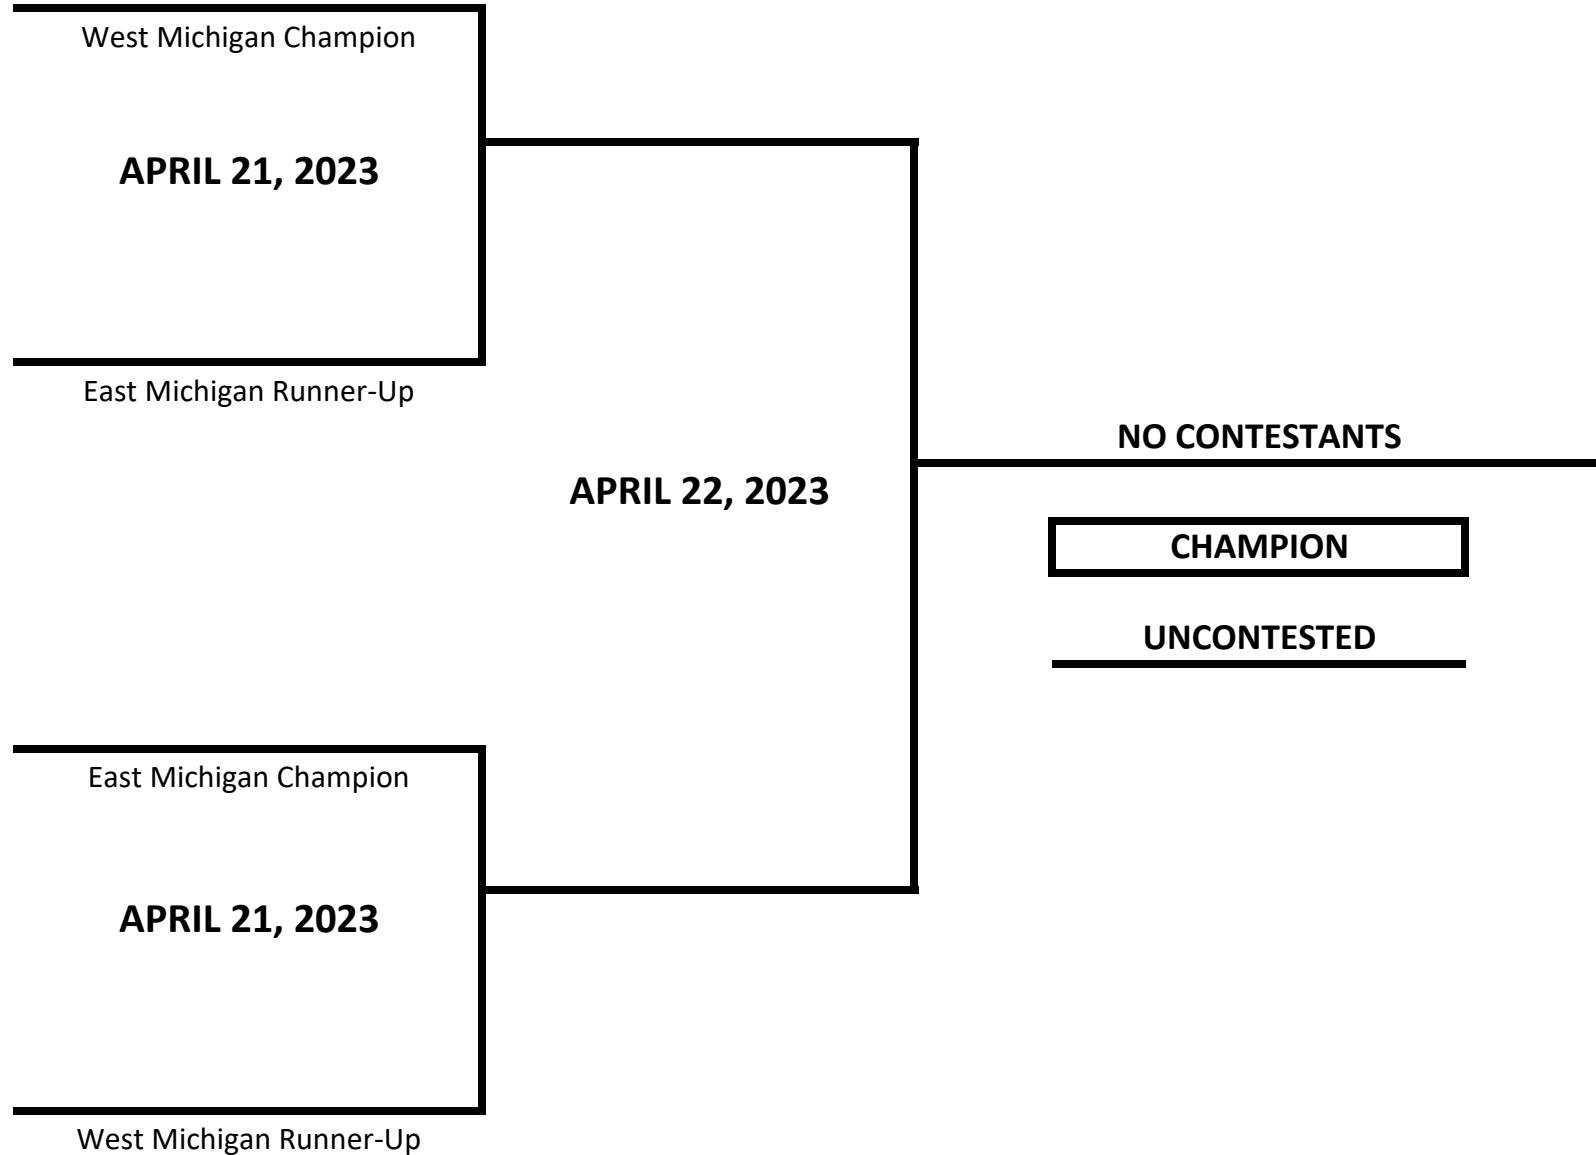

2023 MICHIGAN GOLDEN GLOVES STATE CHAMPIONSHIPS

CLASS: ELITE - NOVICE - FEMALE

WEIGHT: 119 LBS

Updated 4-23-23