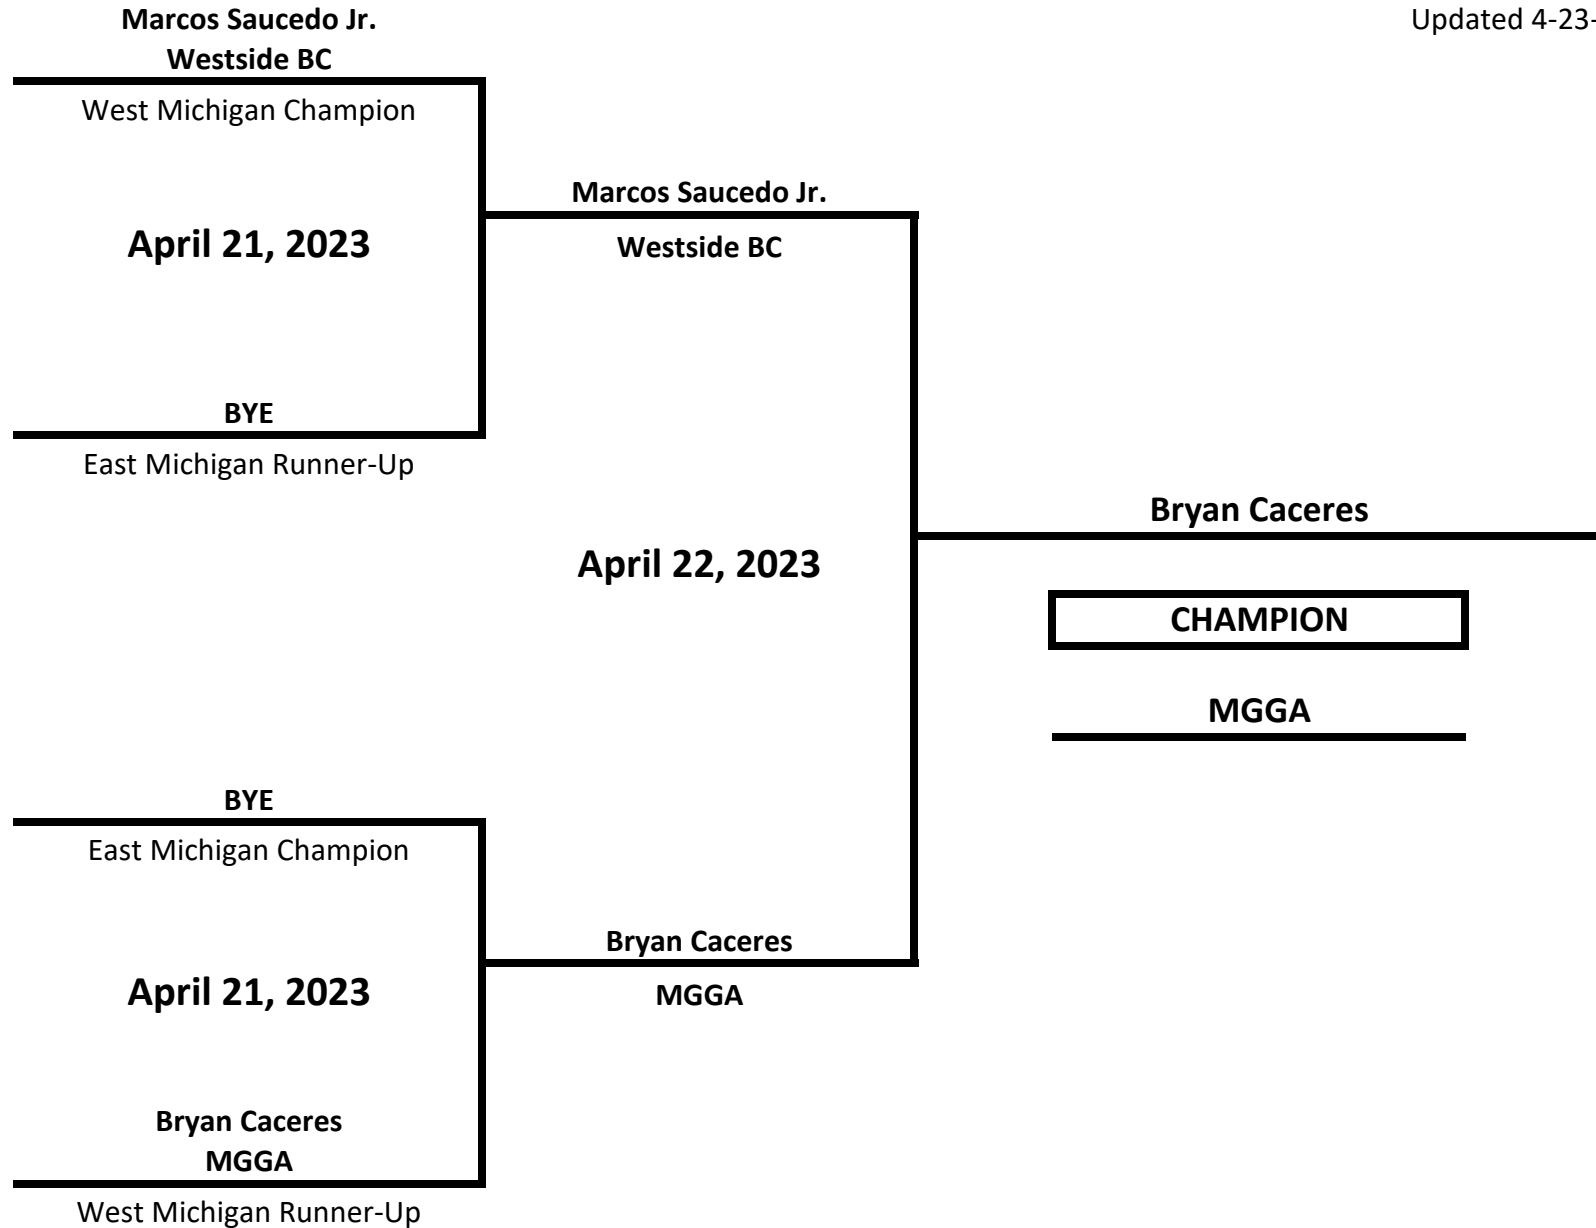

2023 MICHIGAN GOLDEN GLOVES STATE CHAMPIONSHIPS

CLASS: ELITE - OPEN - MALE

WEIGHT: 139 LBS

Updated 4-23-23