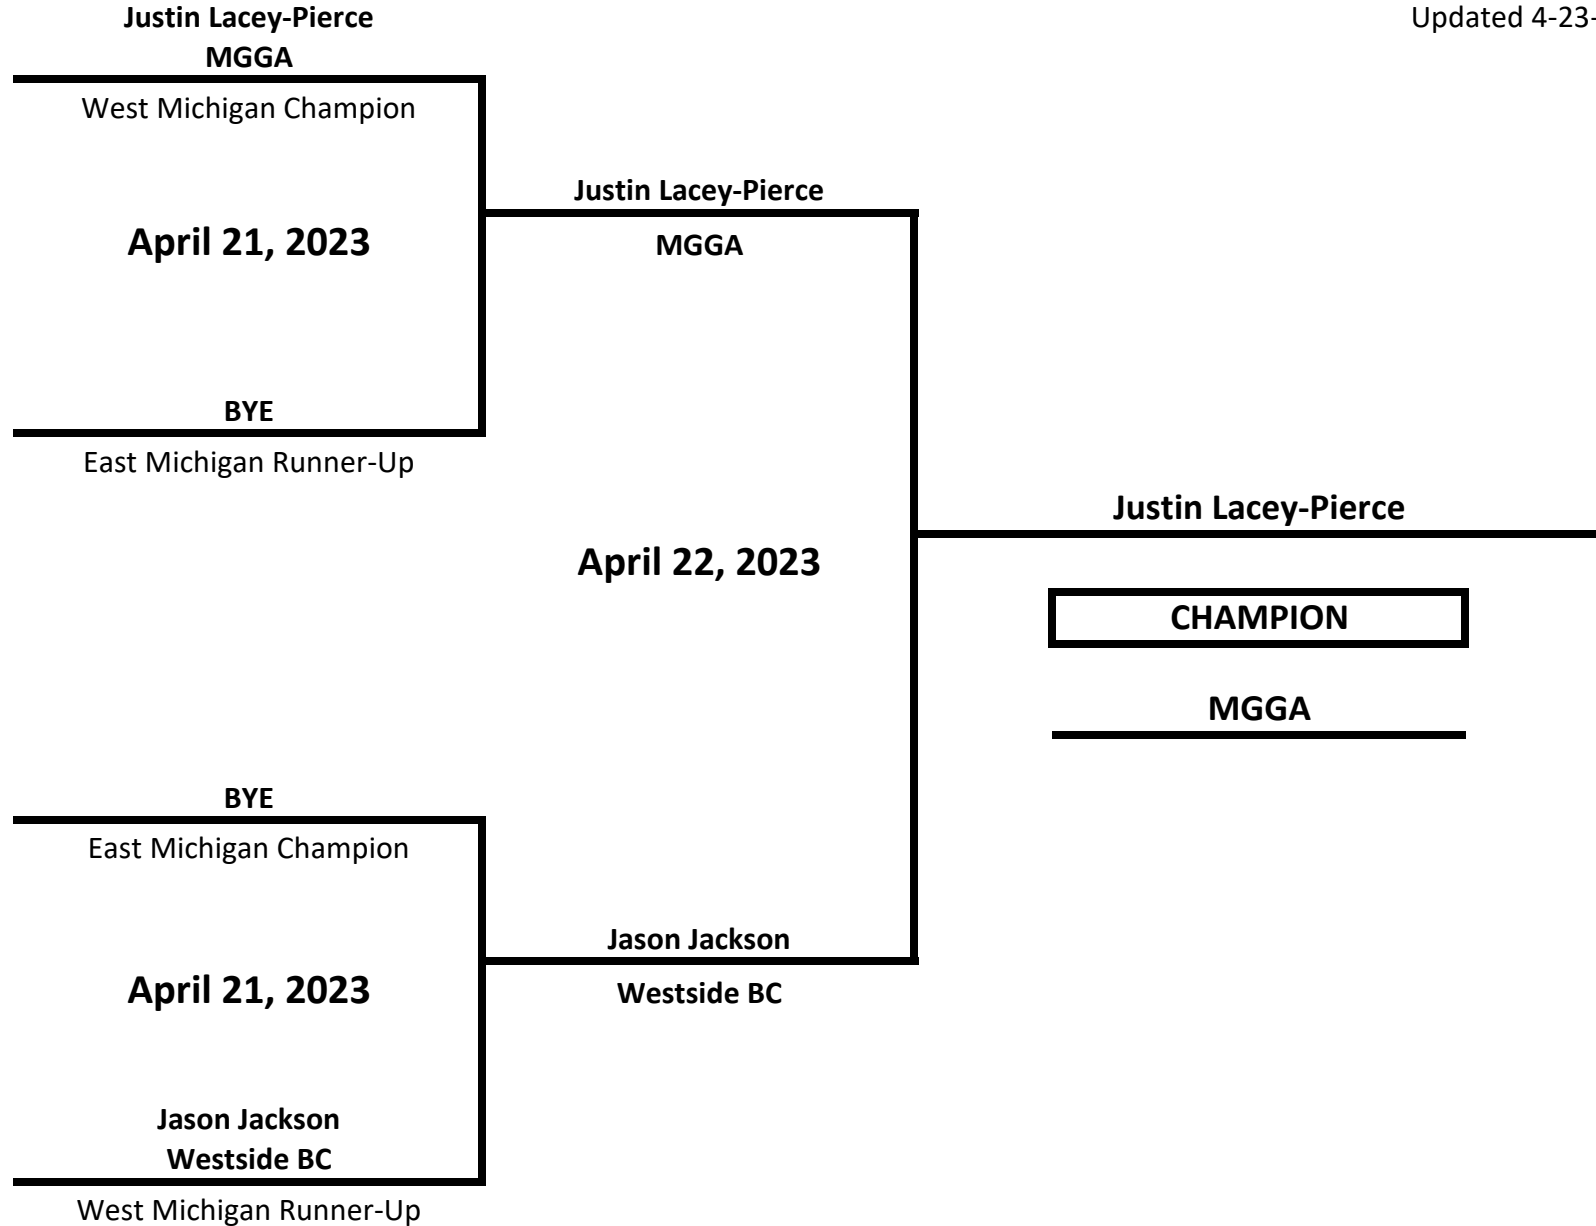

2023 MICHIGAN GOLDEN GLOVES STATE CHAMPIONSHIPS

CLASS: ELITE - OPEN - MALE

WEIGHT: 165 LBS

Updated 4-23-23