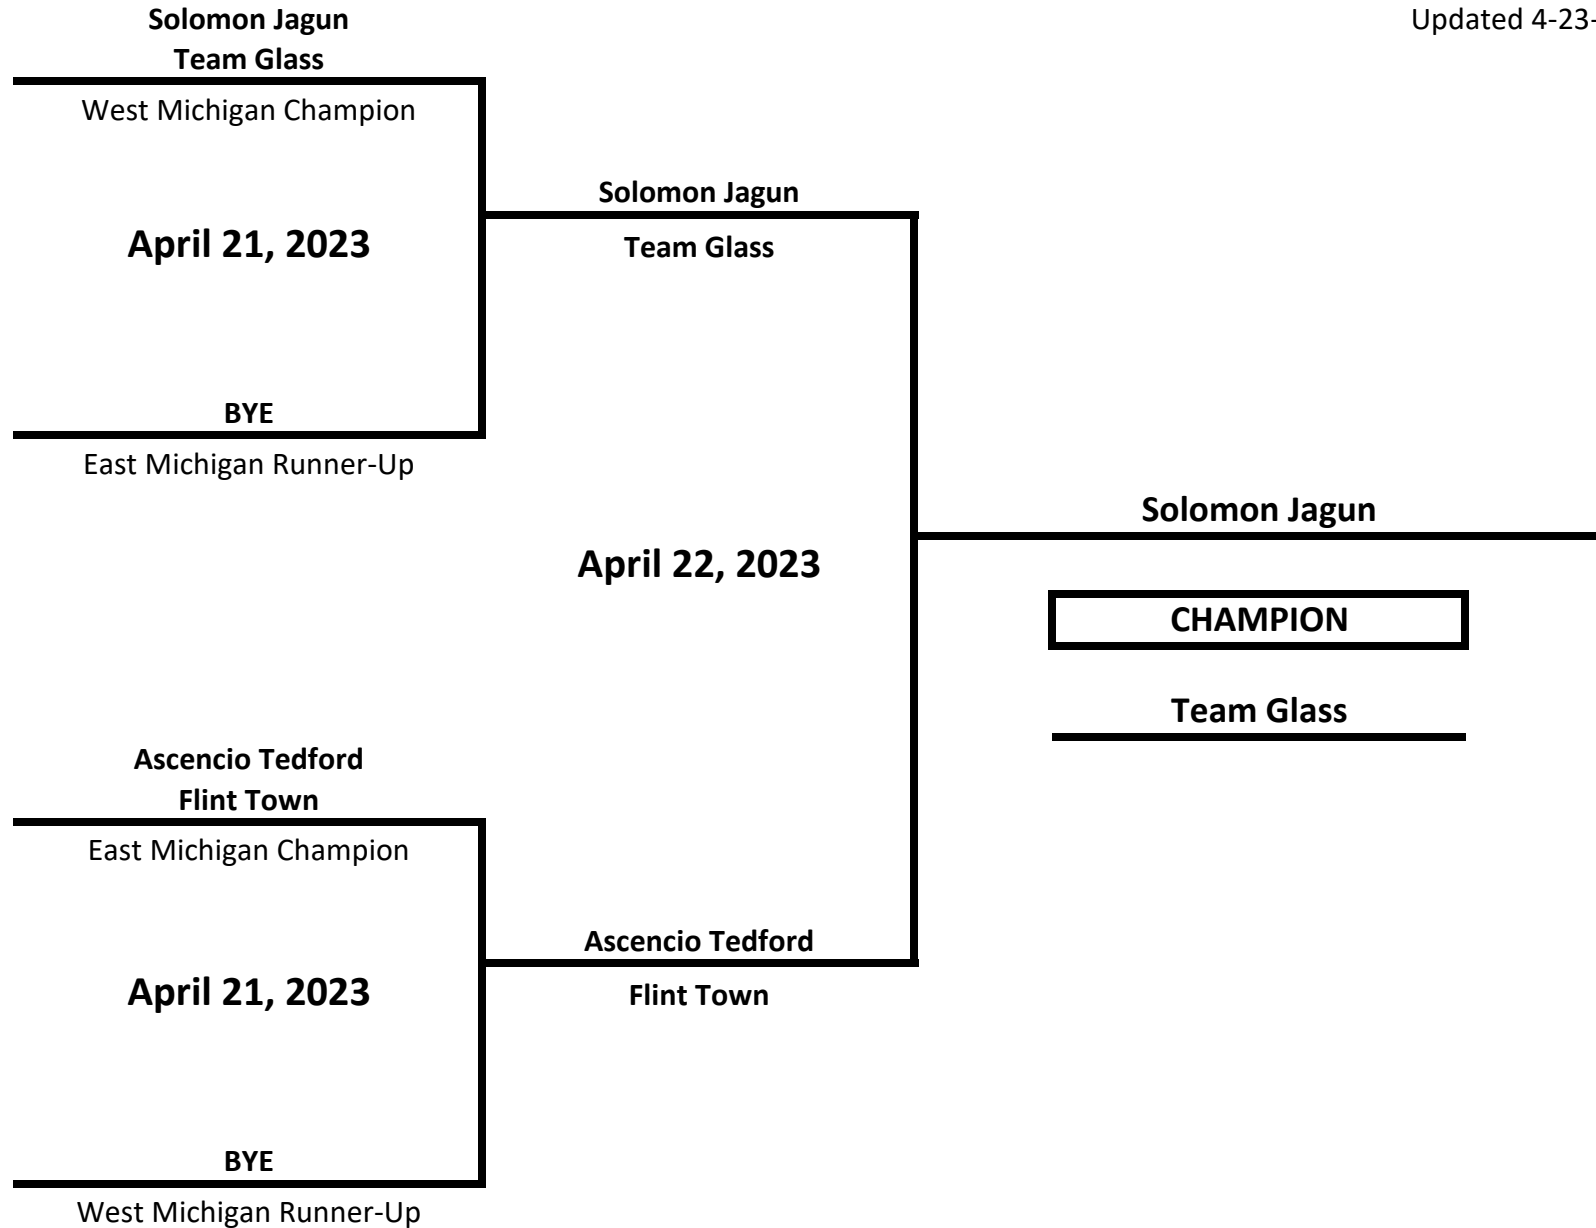

2023 MICHIGAN GOLDEN GLOVES STATE CHAMPIONSHIPS

CLASS: ELITE - OPEN - MALE

WEIGHT: 203 LBS

Updated 4-23-23