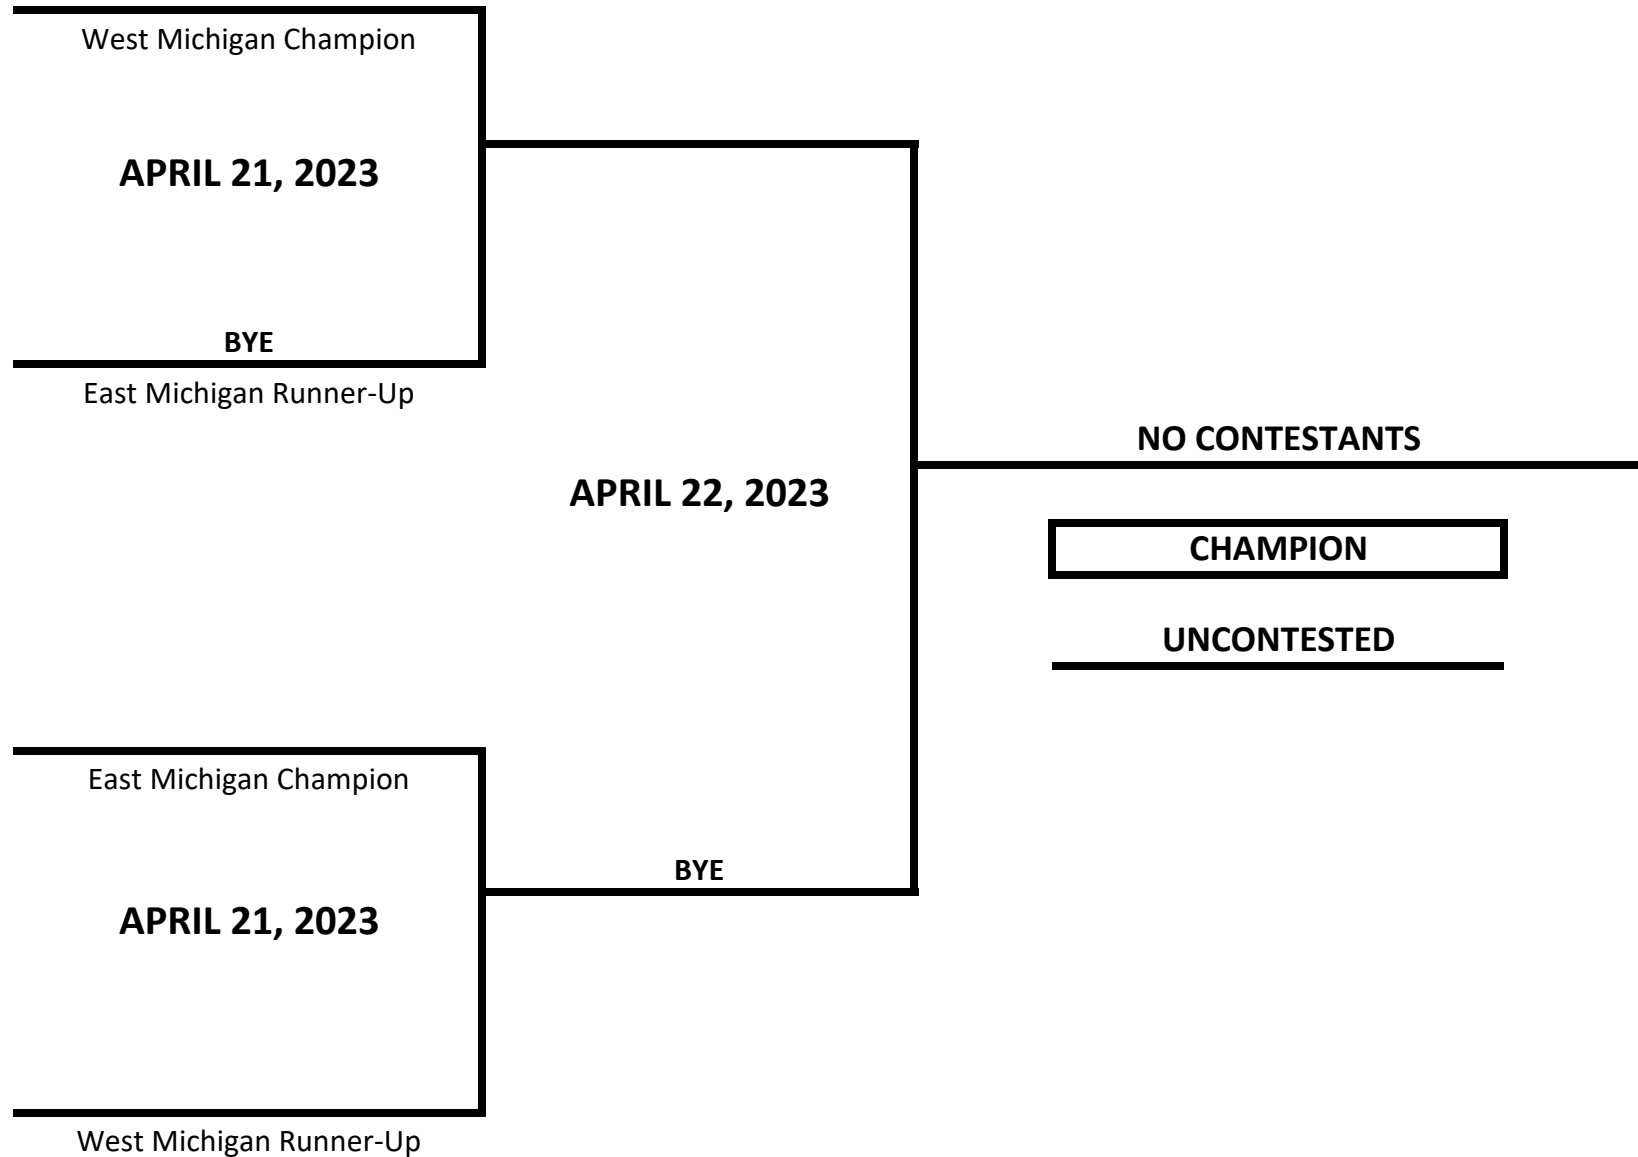

2023 MICHIGAN GOLDEN GLOVES STATE CHAMPIONSHIPS

CLASS: ELITE - OPEN - FEMALE

WEIGHT: 154 LBS

Updated 4-23-23