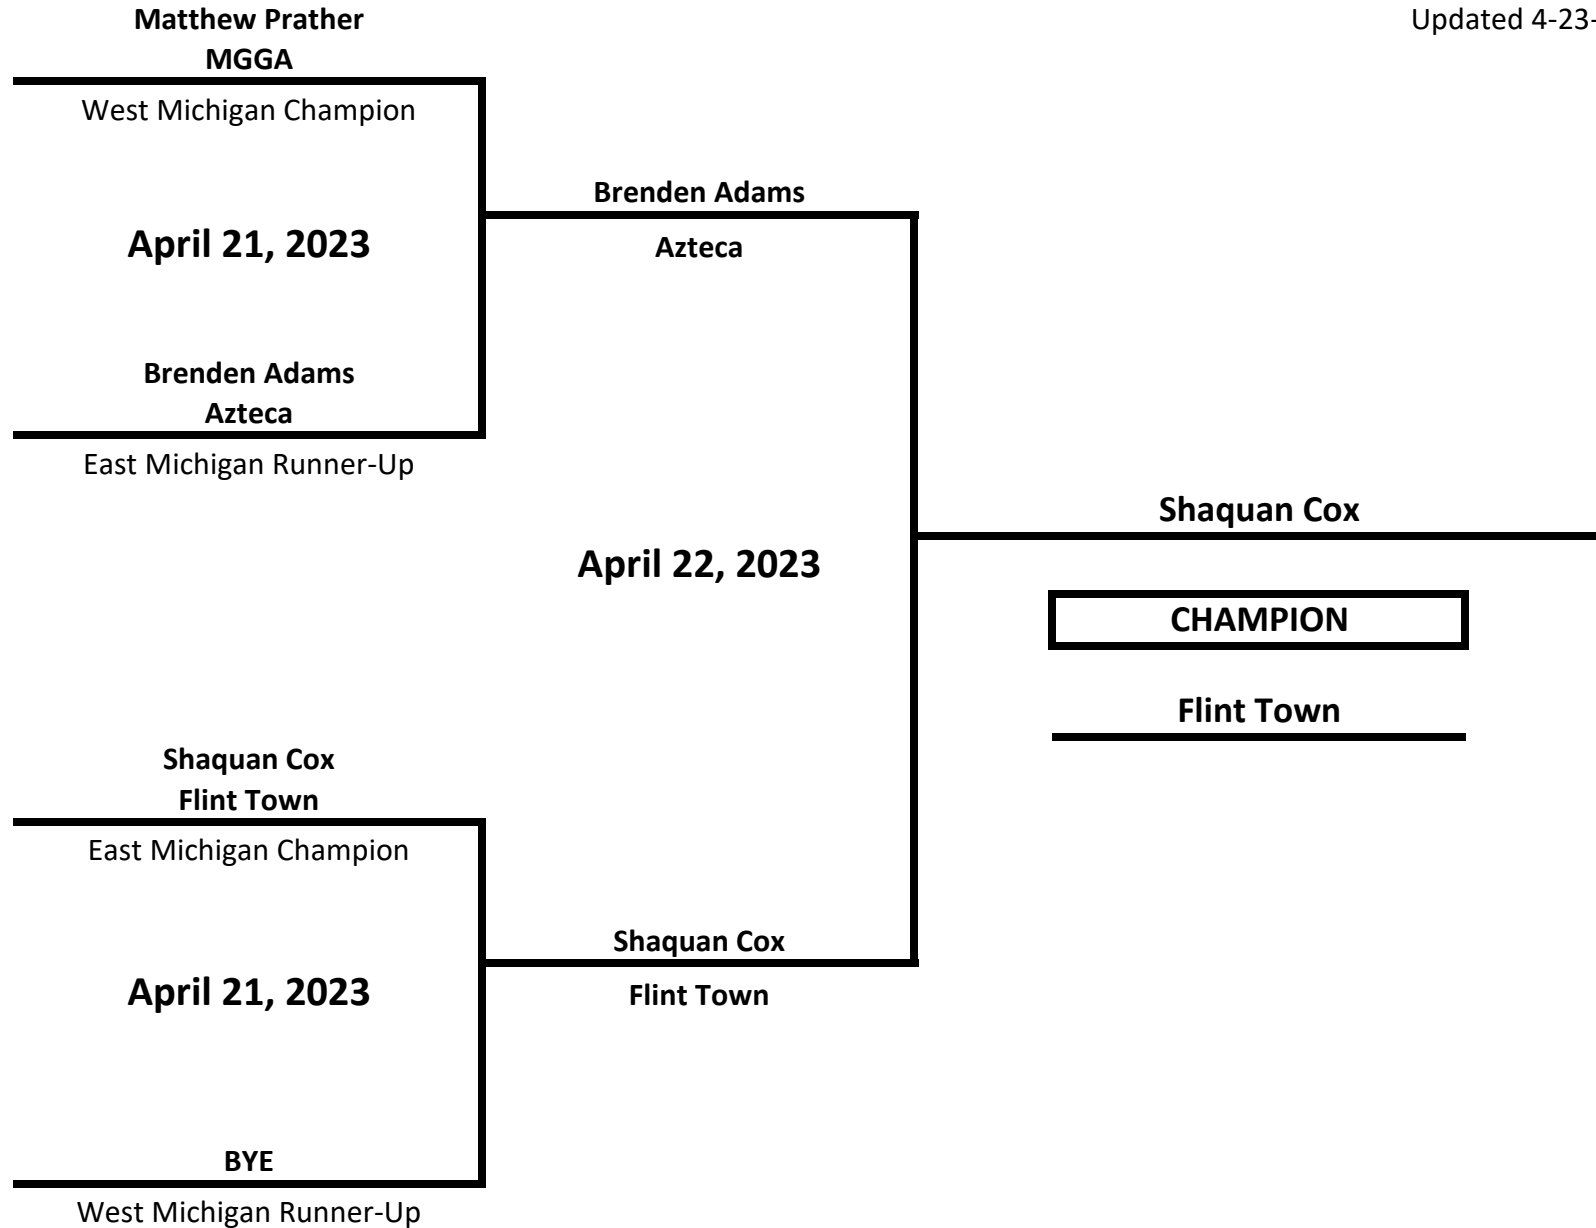

2023 MICHIGAN GOLDEN GLOVES STATE CHAMPIONSHIPS

CLASS: ELITE - OPEN - MALE

WEIGHT: 203+ LBS

Updated 4-23-23