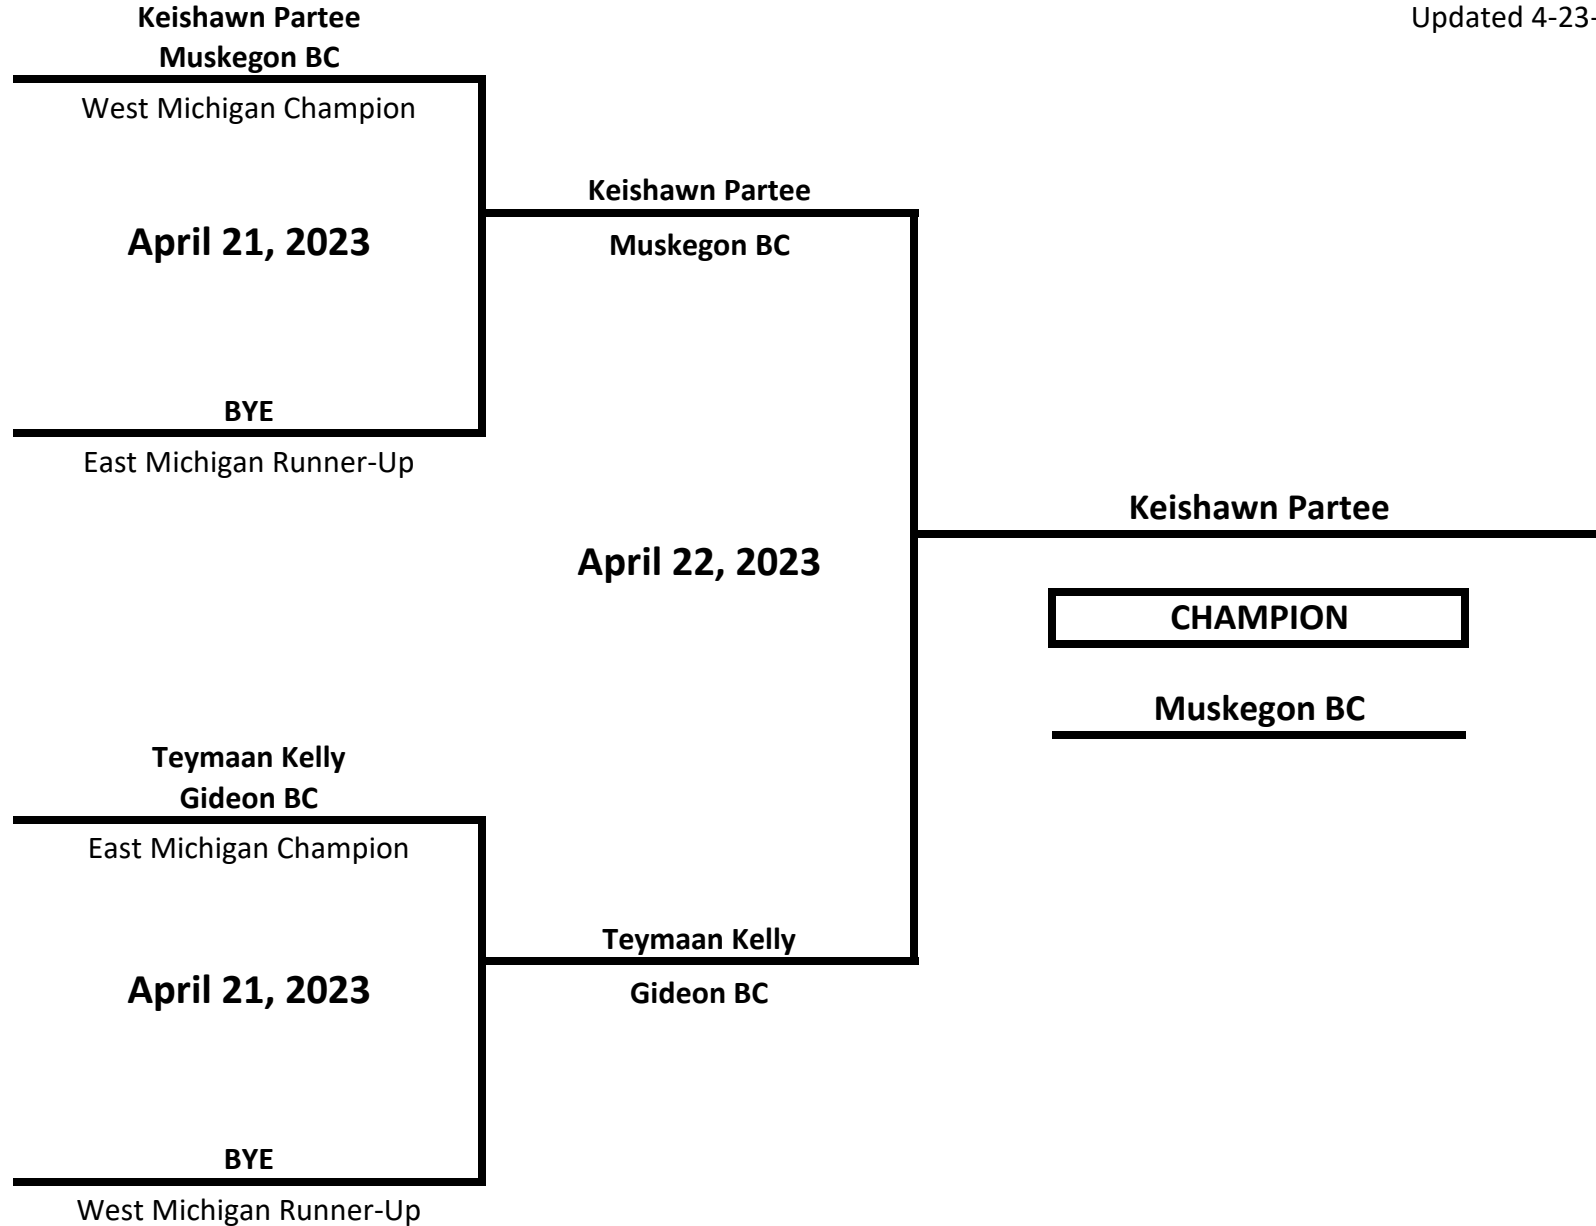

2023 MICHIGAN GOLDEN GLOVES STATE CHAMPIONSHIPS

CLASS: ELITE - OPEN - MALE

WEIGHT: 176 LBS

Updated 4-23-23