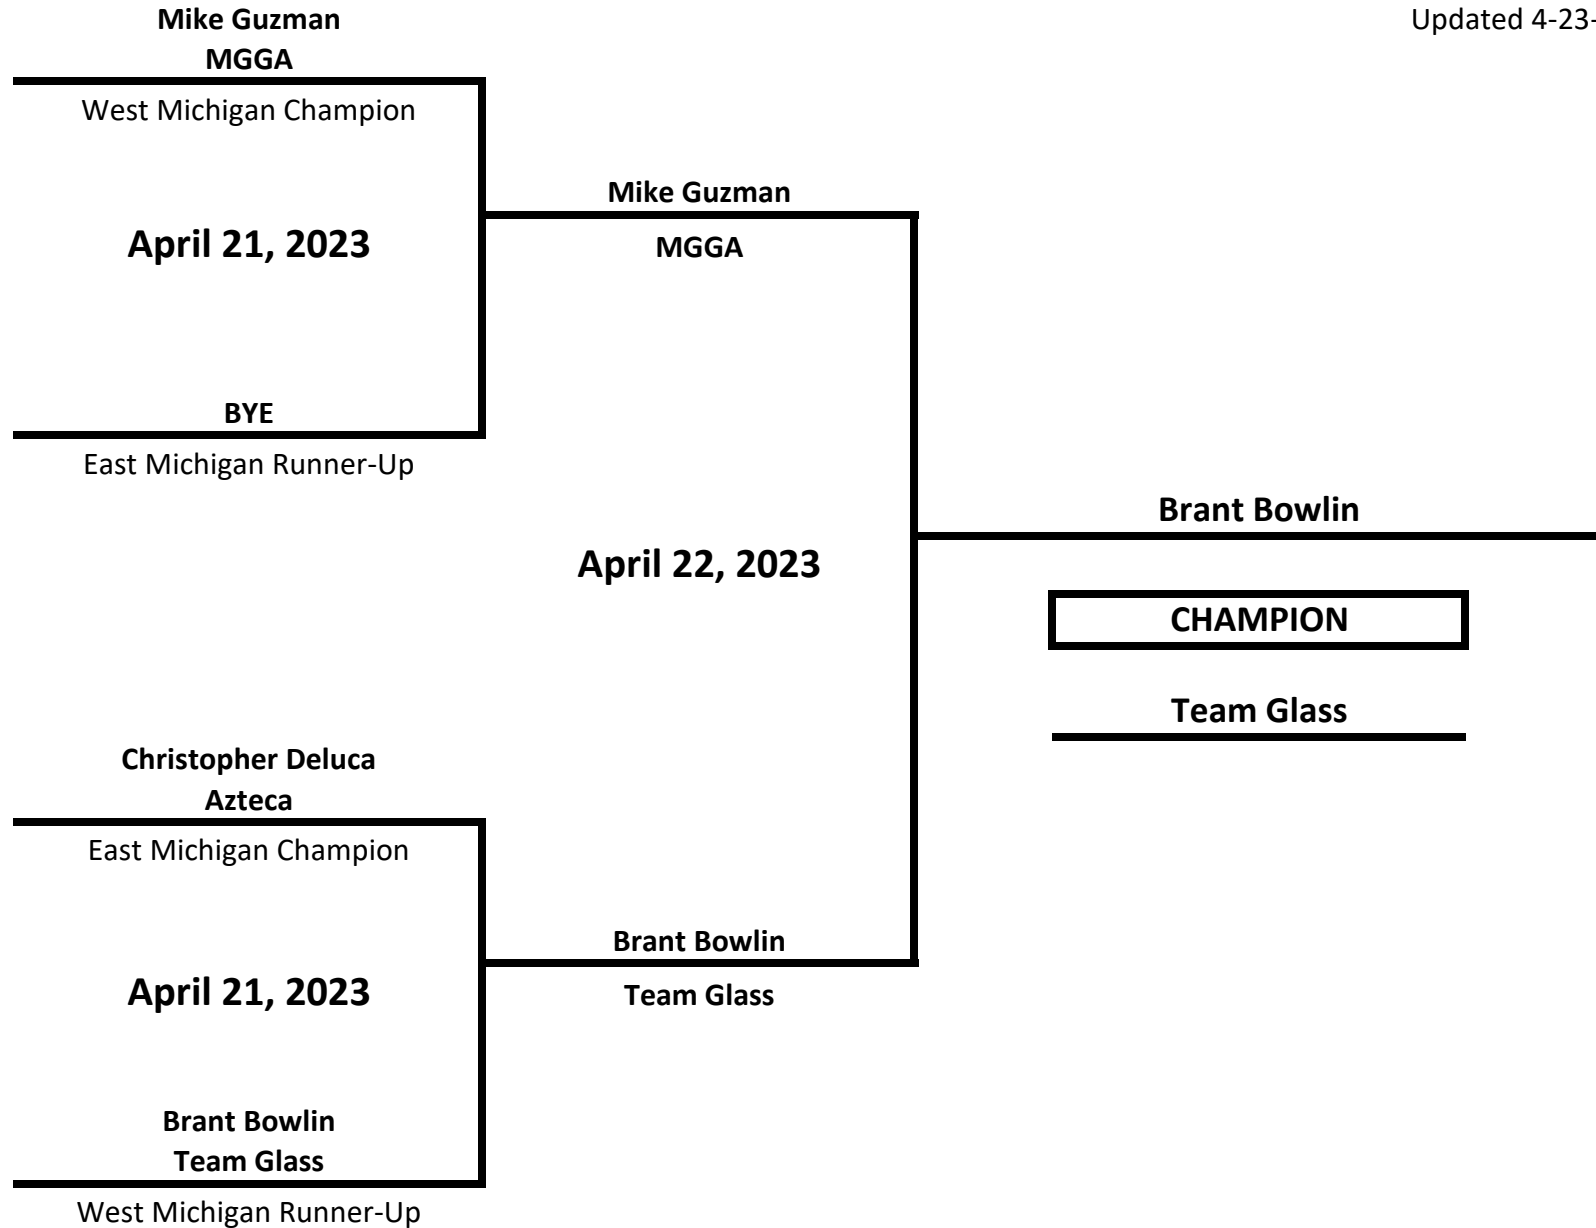

2023 MICHIGAN GOLDEN GLOVES STATE CHAMPIONSHIPS

CLASS: ELITE - NOVICE - MALE

WEIGHT: 139 LBS

Updated 4-23-23