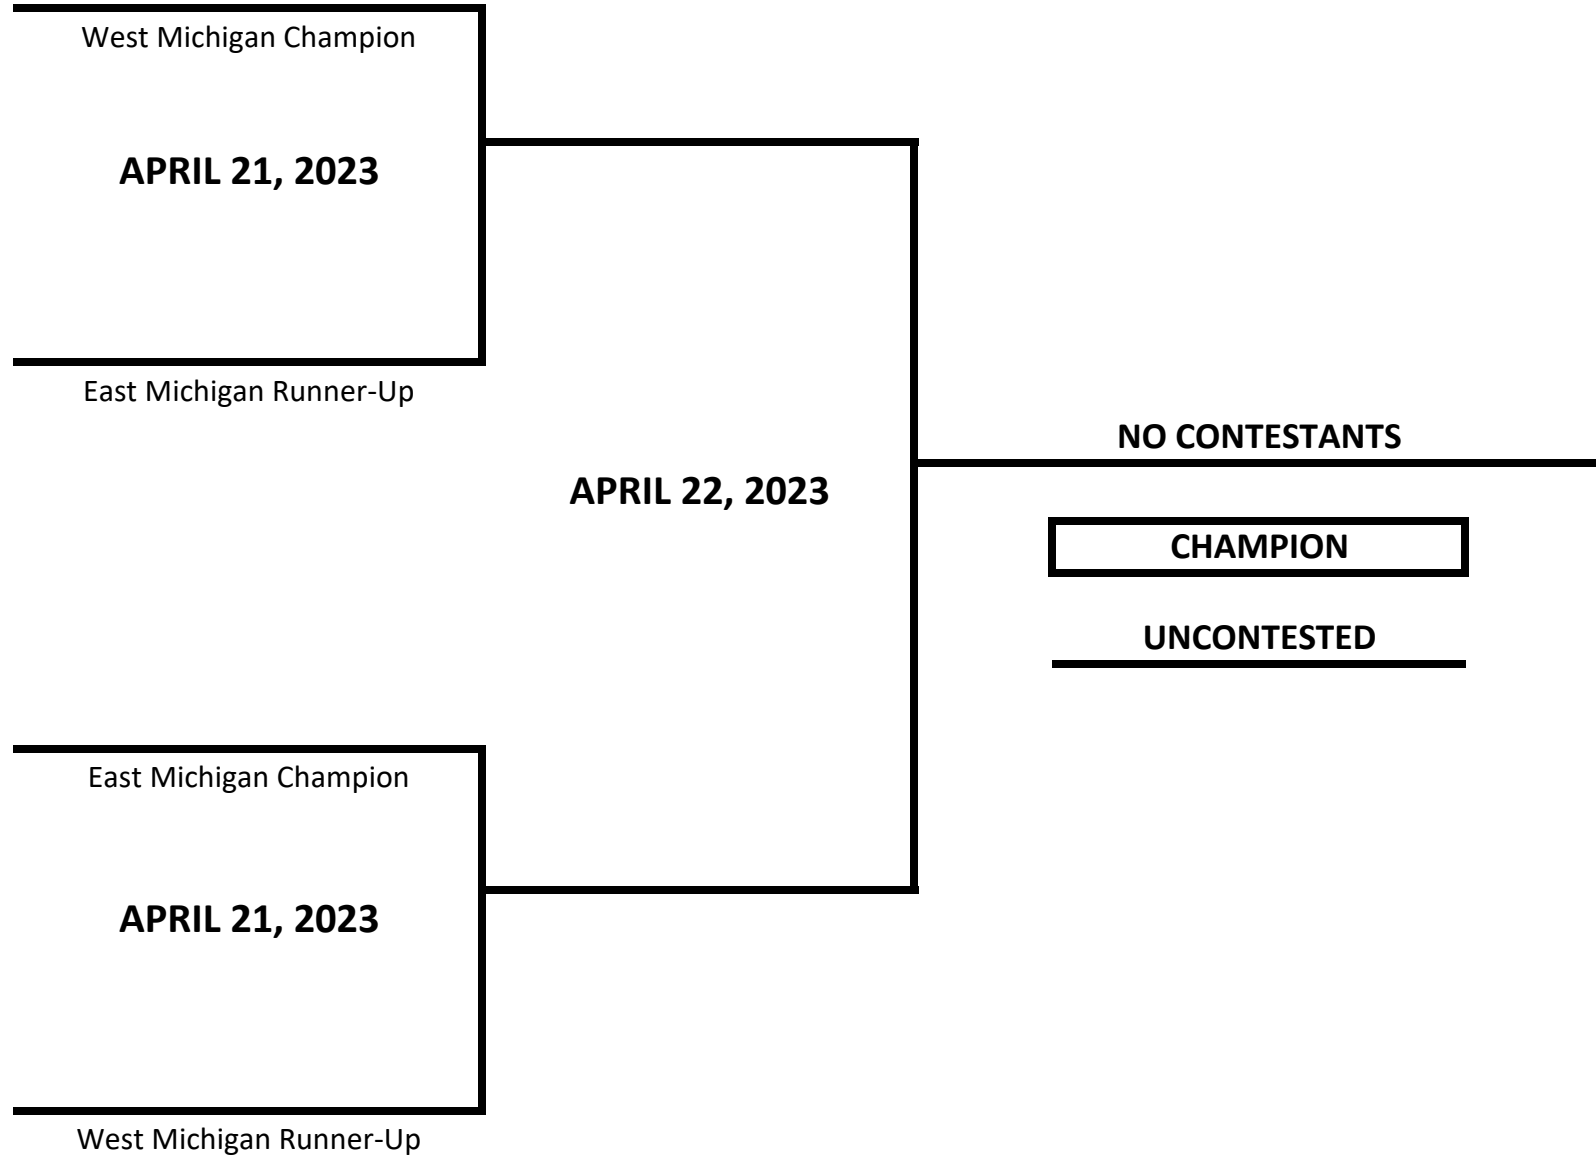

2023 MICHIGAN GOLDEN GLOVES STATE CHAMPIONSHIPS

CLASS: ELITE - OPEN - FEMALE

WEIGHT: 132 LBS

Updated 4-23-23