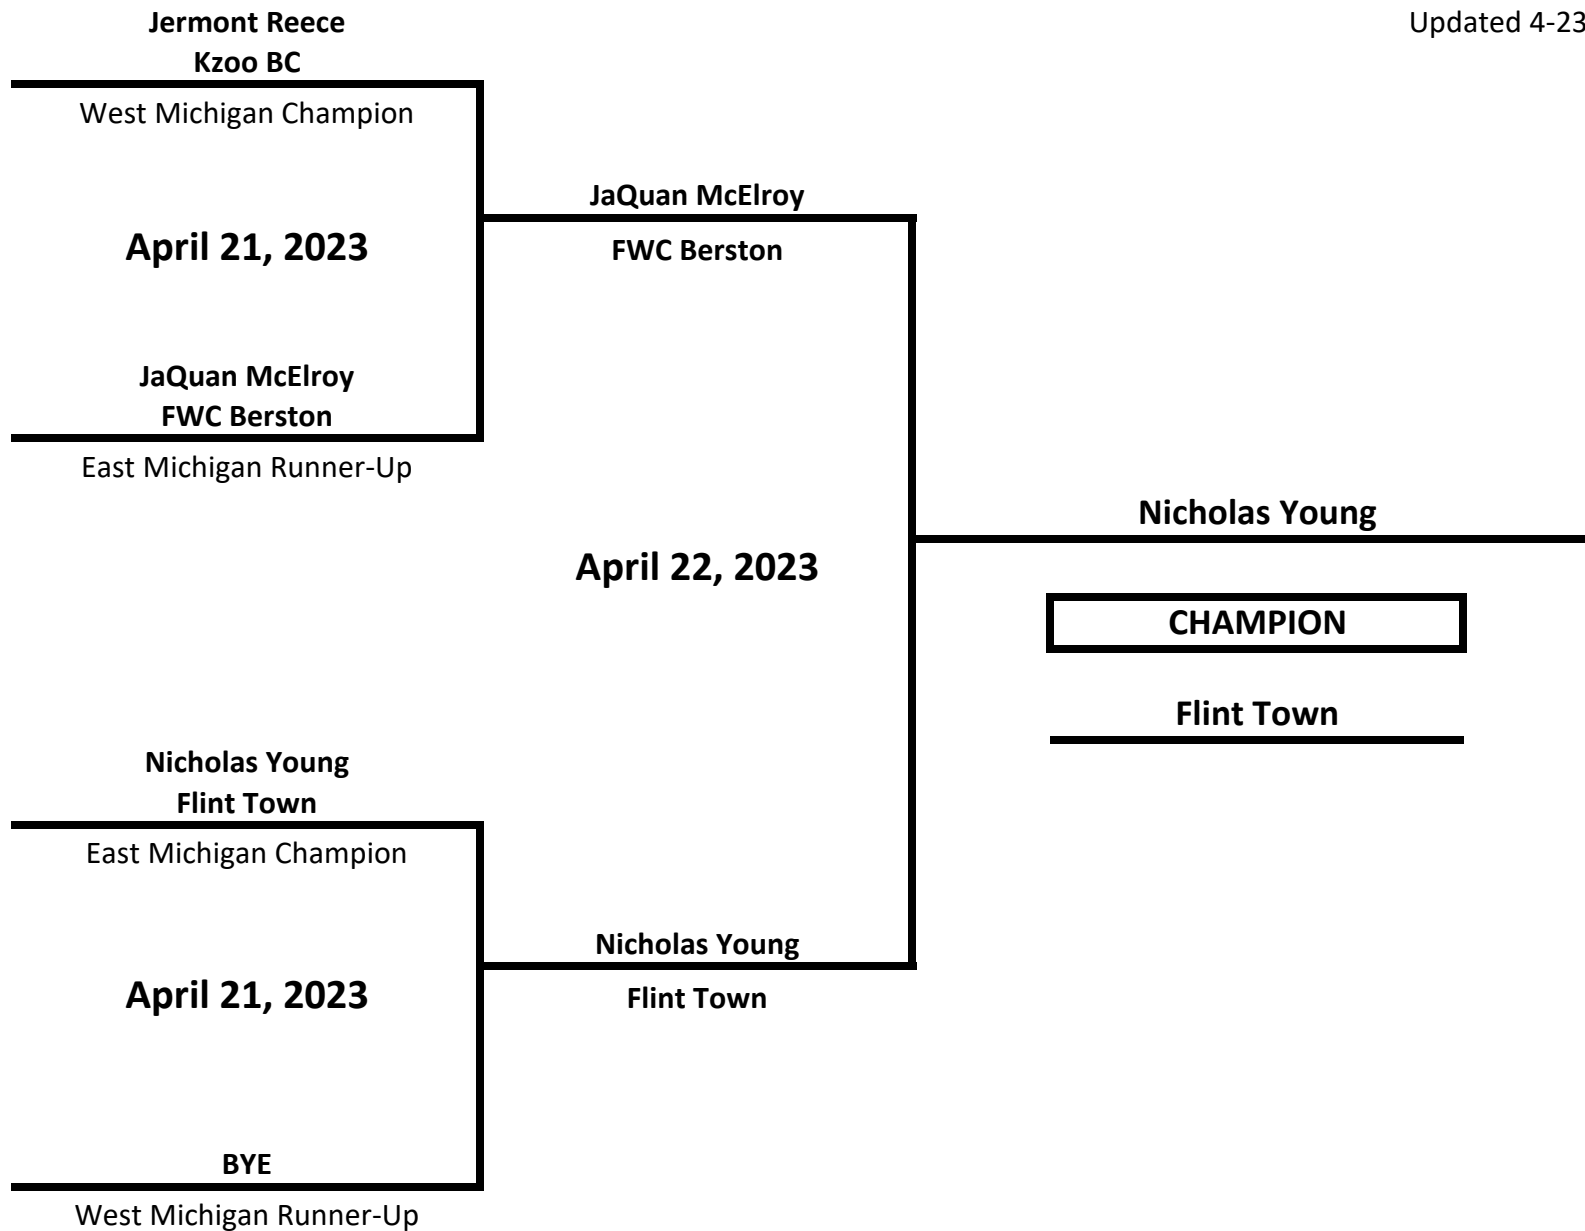

2023 MICHIGAN GOLDEN GLOVES STATE CHAMPIONSHIPS

CLASS: ELITE - OPEN - MALE

WEIGHT: 156 LBS

Updated 4-23-23