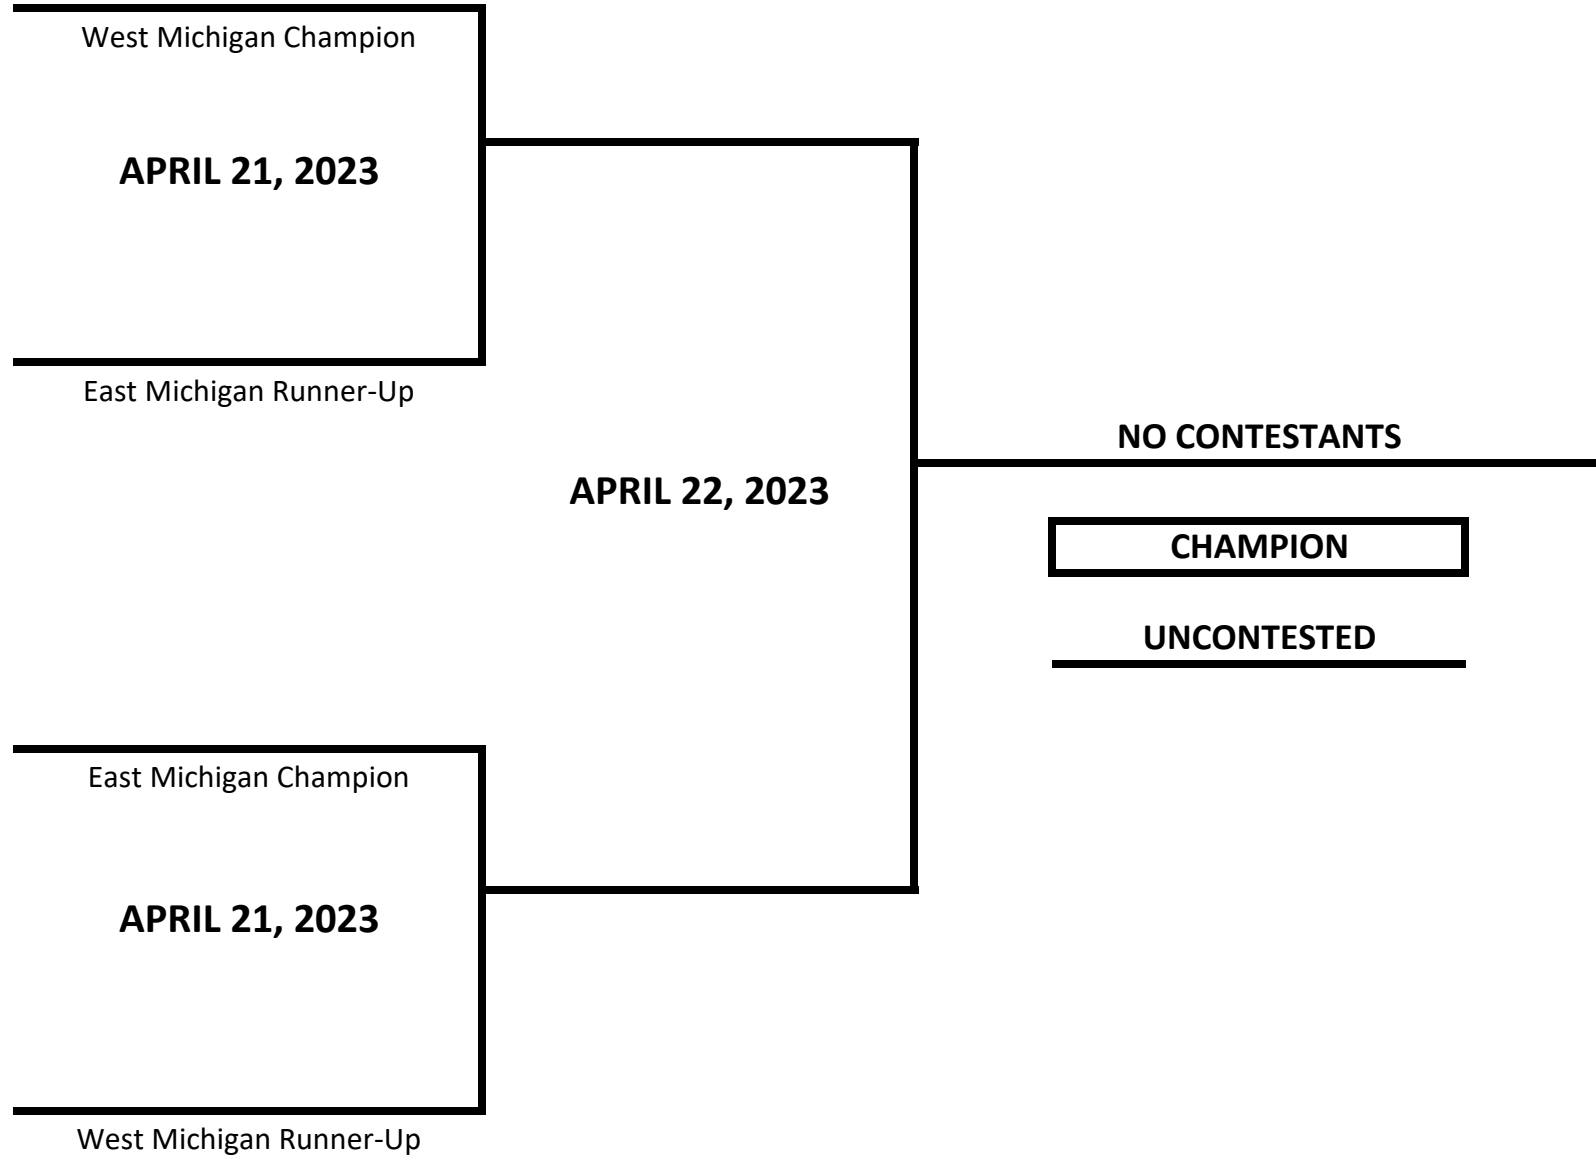

2023 MICHIGAN GOLDEN GLOVES STATE CHAMPIONSHIPS

CLASS: ELITE - OPEN - FEMALE

WEIGHT: 119 LBS

Updated 4-23-23