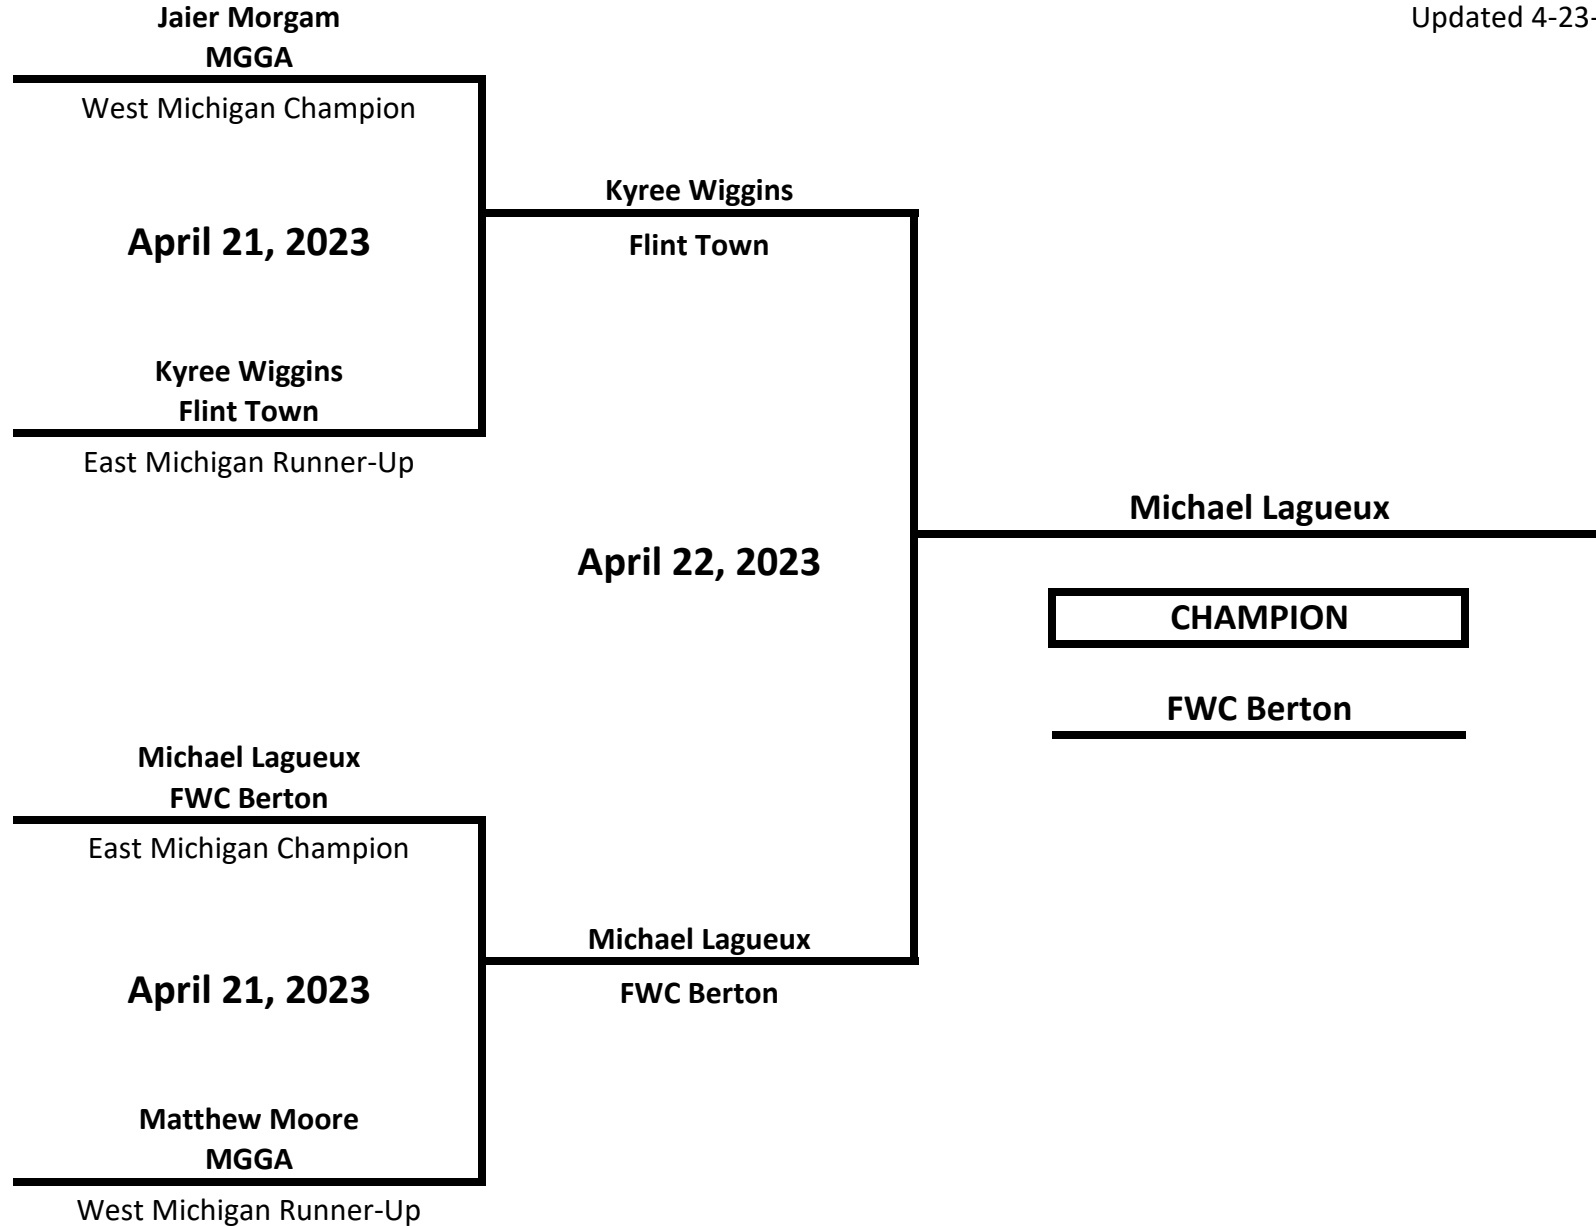

2023 MICHIGAN GOLDEN GLOVES STATE CHAMPIONSHIPS

CLASS: ELITE - NOVICE - MALE

WEIGHT: 165 LBS

Updated 4-23-23