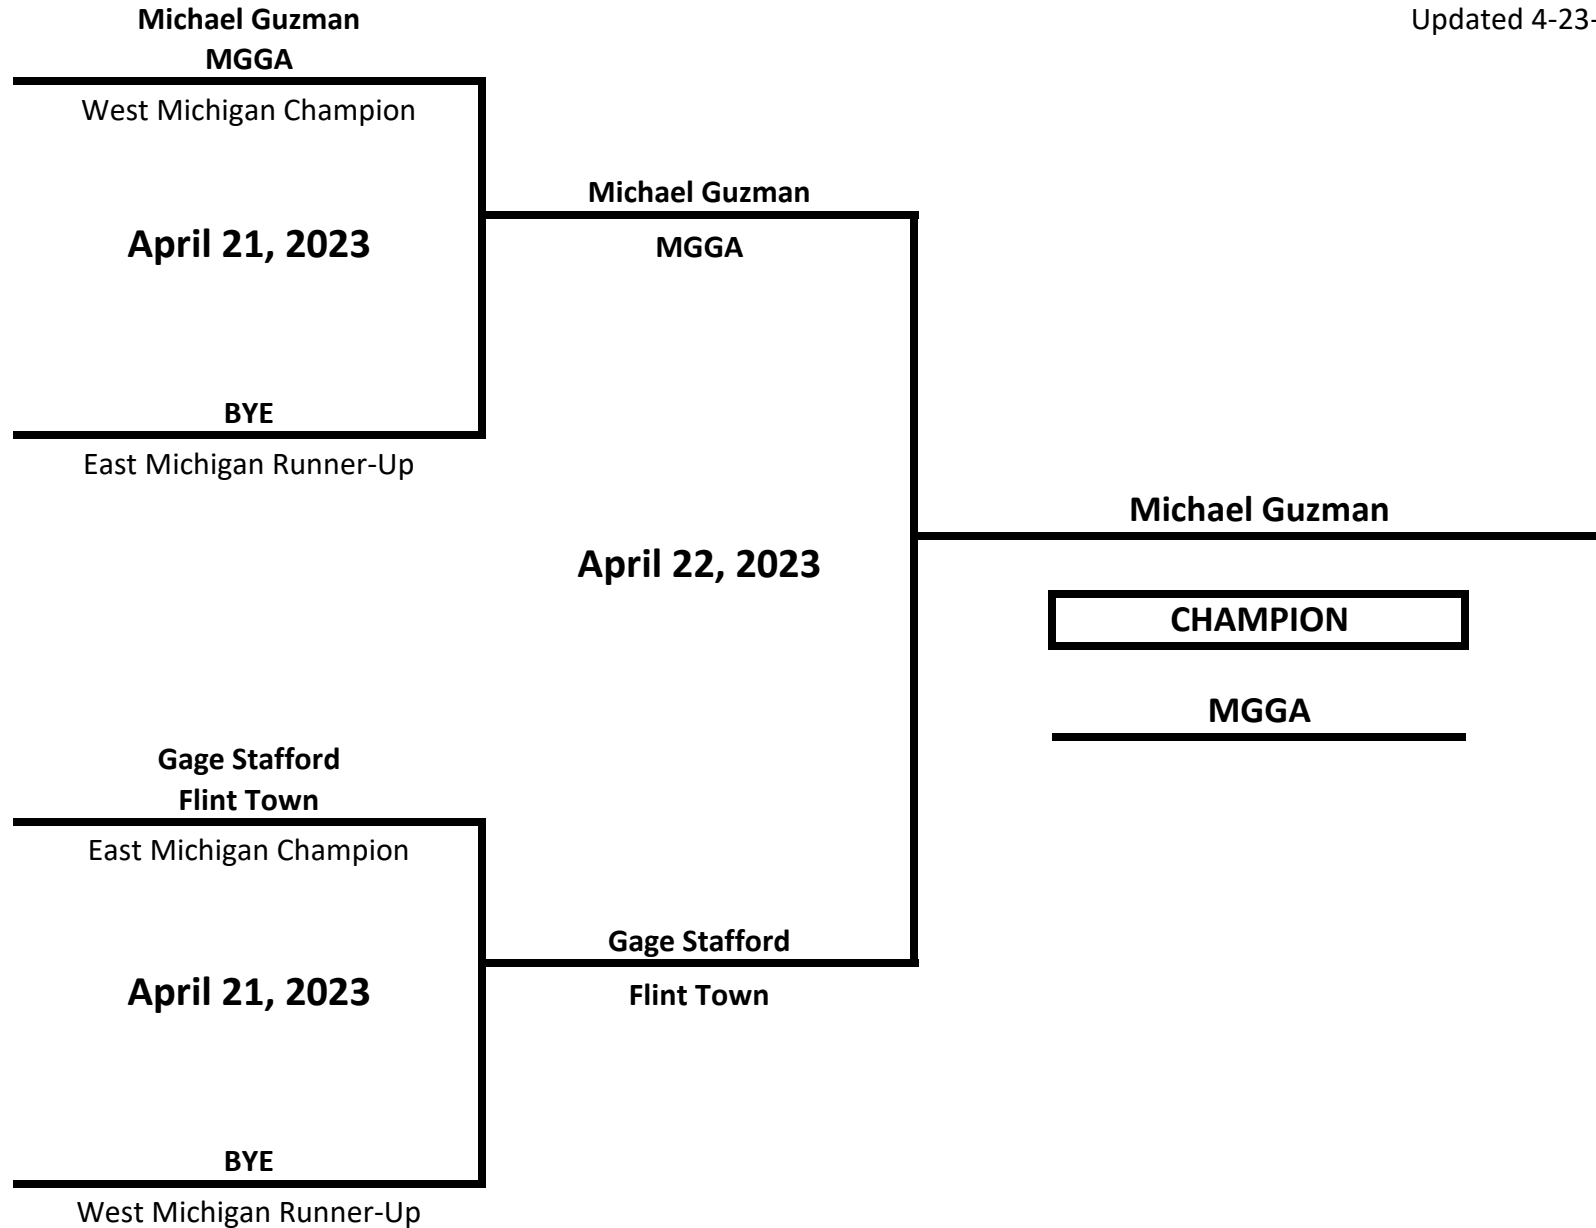

2023 MICHIGAN GOLDEN GLOVES STATE CHAMPIONSHIPS

CLASS: ELITE - NOVICE - MALE

WEIGHT: 132 LBS

Updated 4-23-23