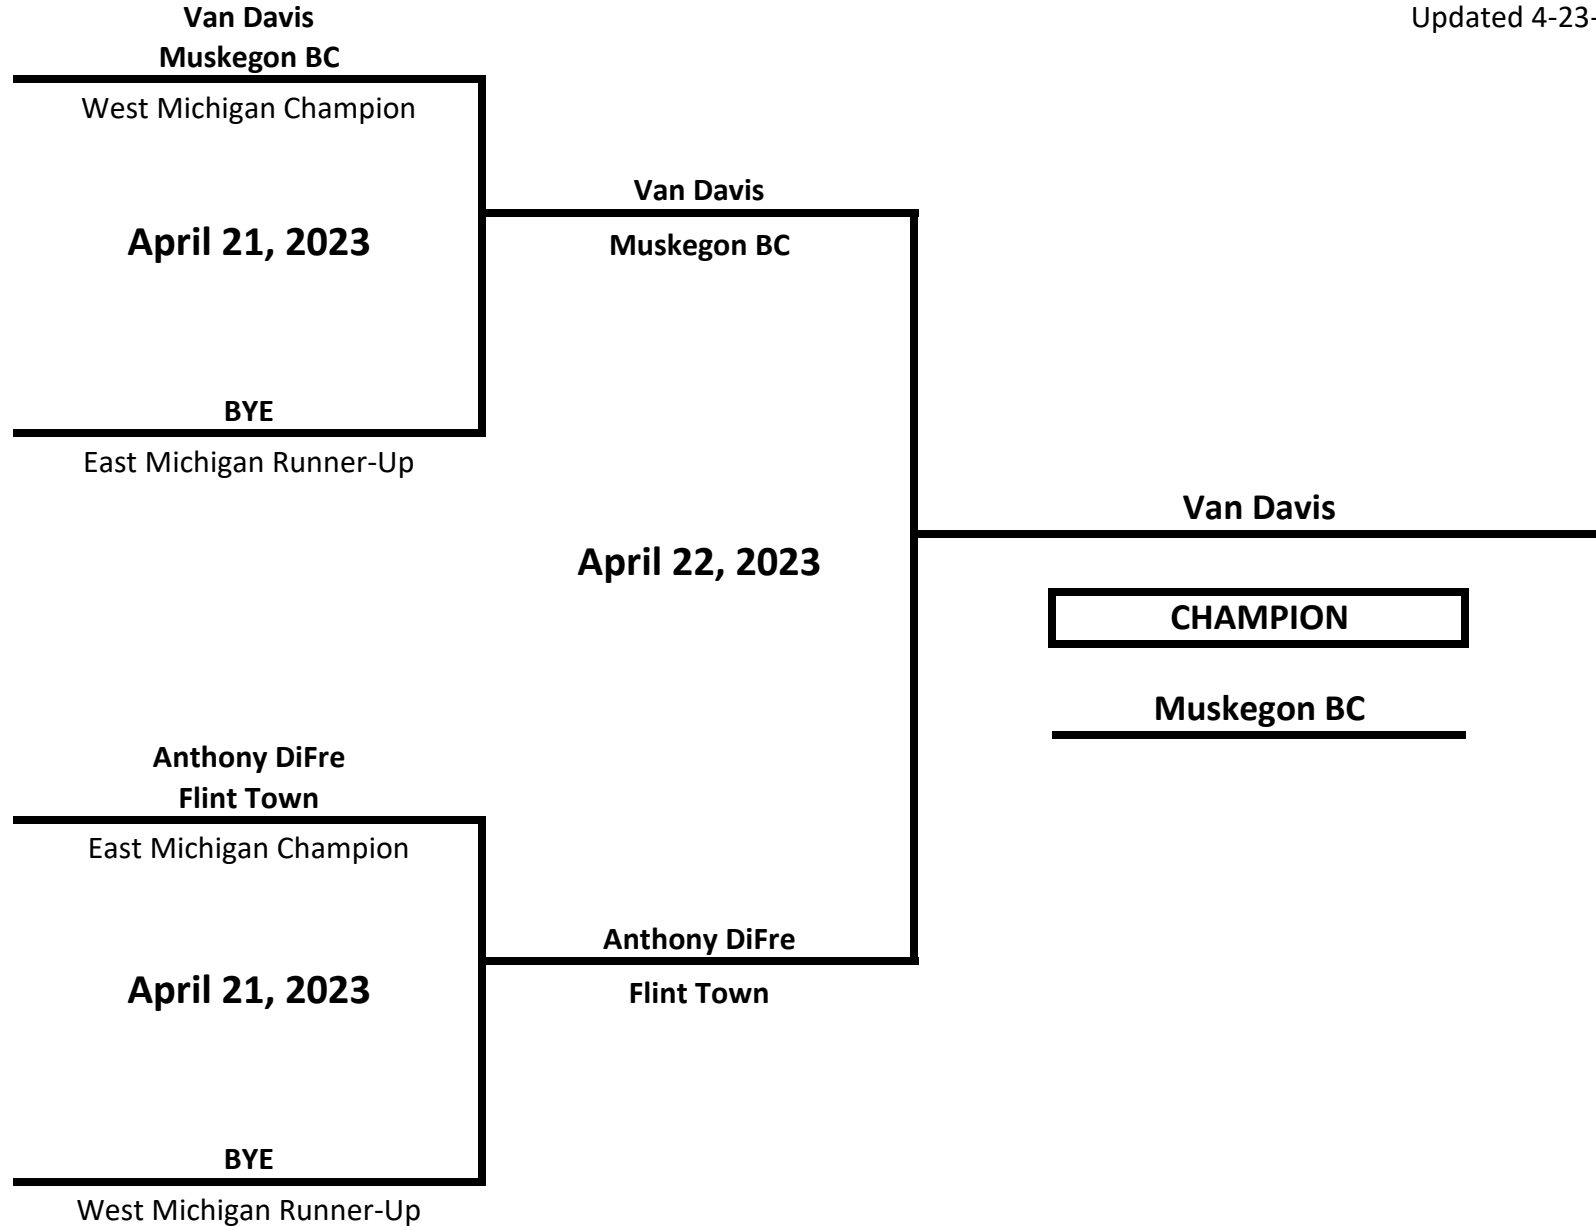

2023 MICHIGAN GOLDEN GLOVES STATE CHAMPIONSHIPS

CLASS: ELITE - NOVICE - MALE

WEIGHT: 125 LBS

Updated 4-23-23