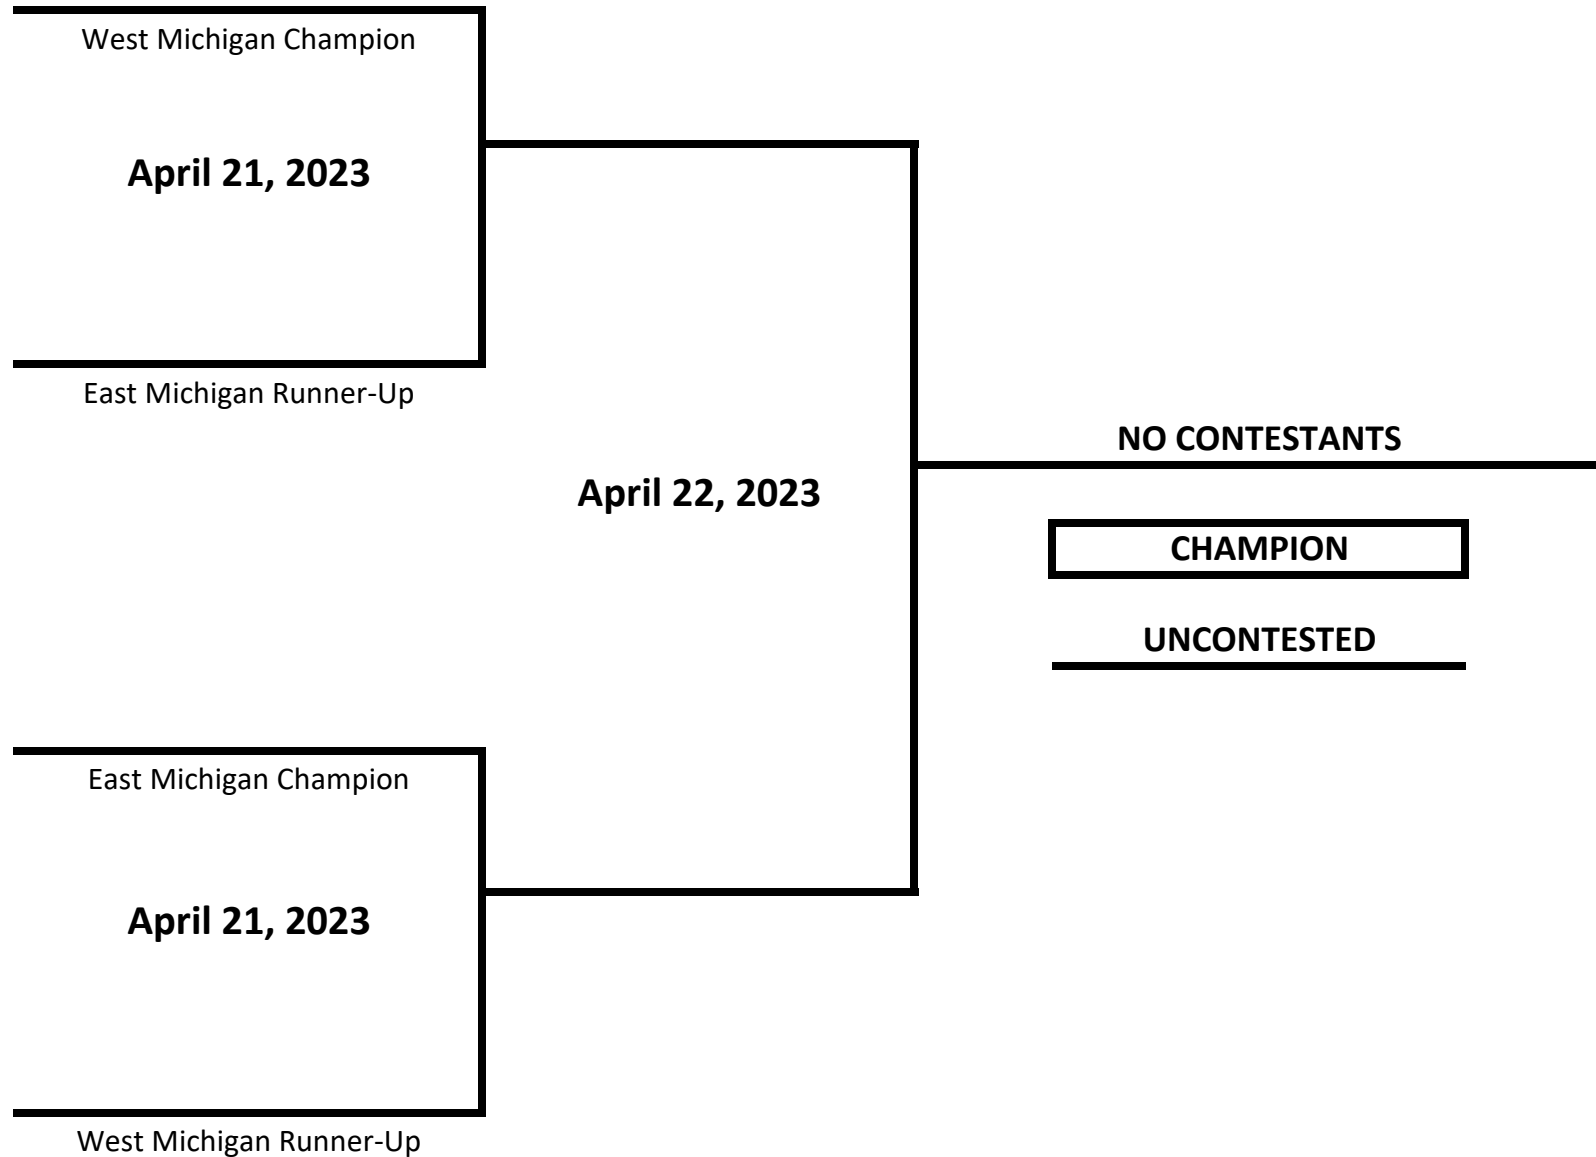

2023 MICHIGAN GOLDEN GLOVES STATE CHAMPIONSHIPS

CLASS: ELITE - OPEN - MALE

WEIGHT: 112 LBS

Updated 4-23-23