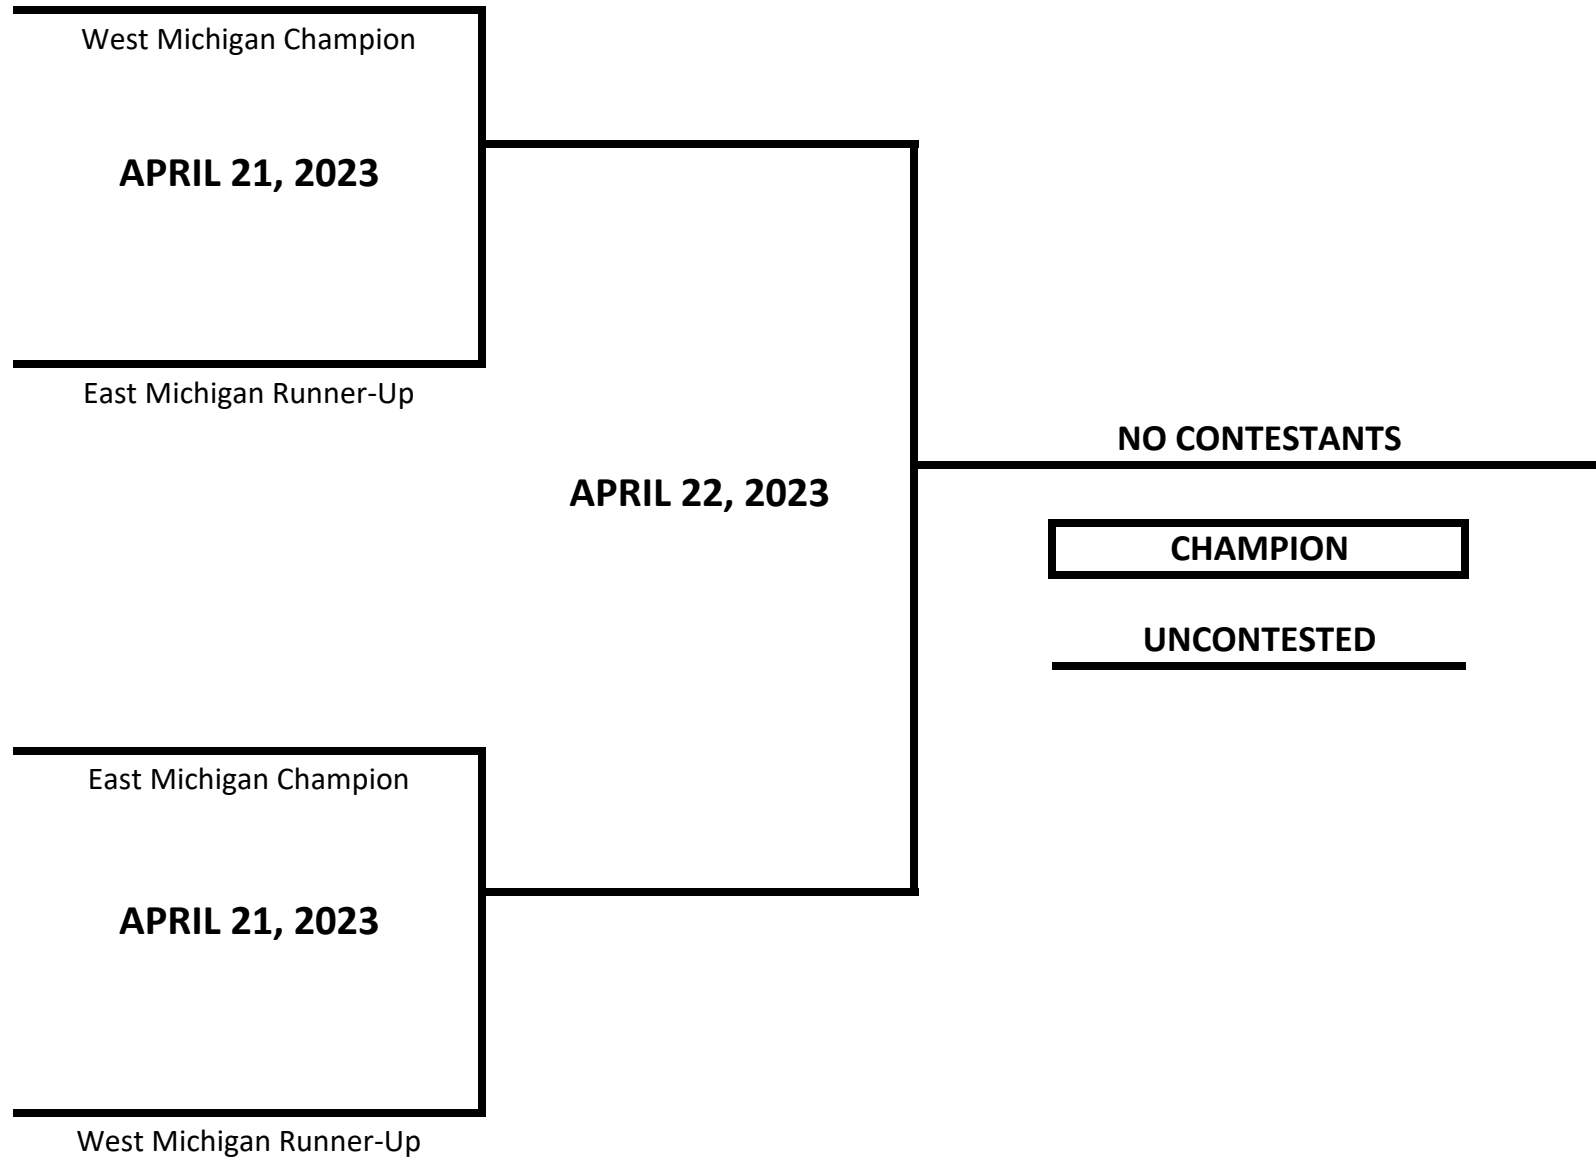

2023 MICHIGAN GOLDEN GLOVES STATE CHAMPIONSHIPS

CLASS: ELITE - NOVICE - FEMALE

WEIGHT: 110 LBS

Updated 4-23-23