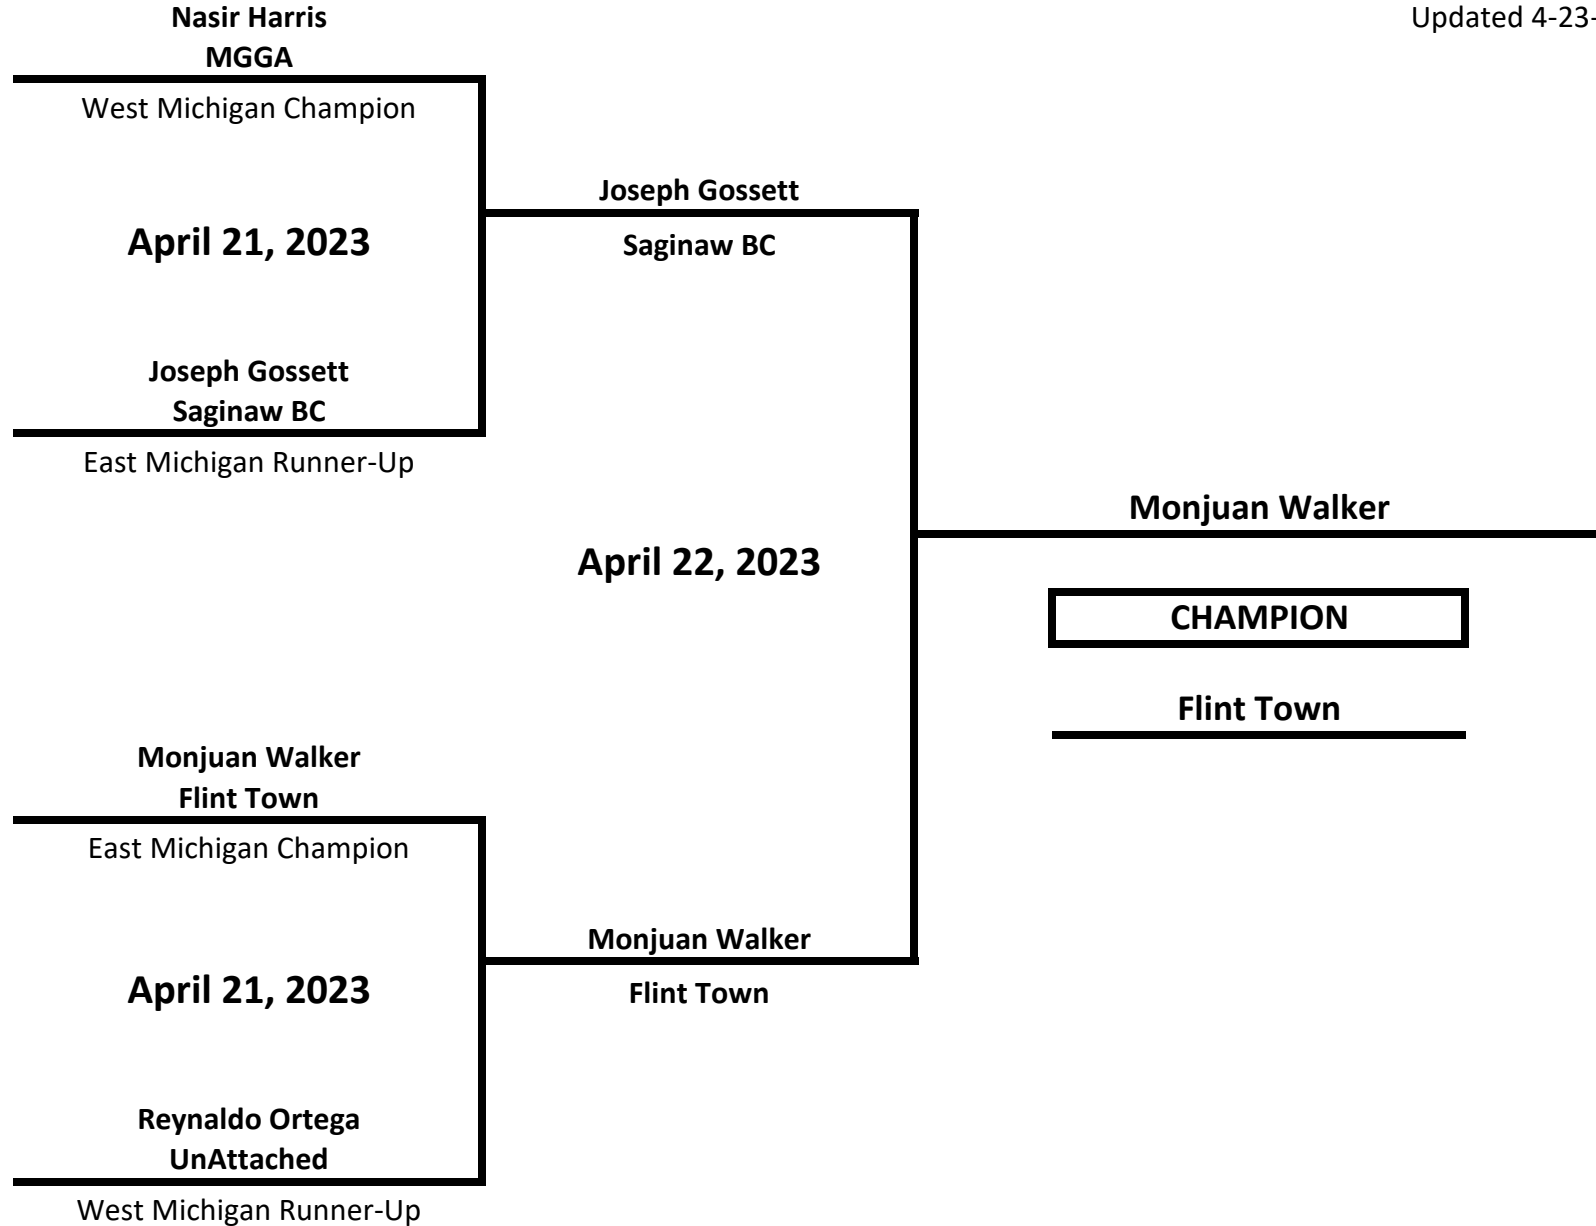

2023 MICHIGAN GOLDEN GLOVES STATE CHAMPIONSHIPS

CLASS: ELITE - NOVICE - MALE

WEIGHT: 156 LBS

Updated 4-23-23