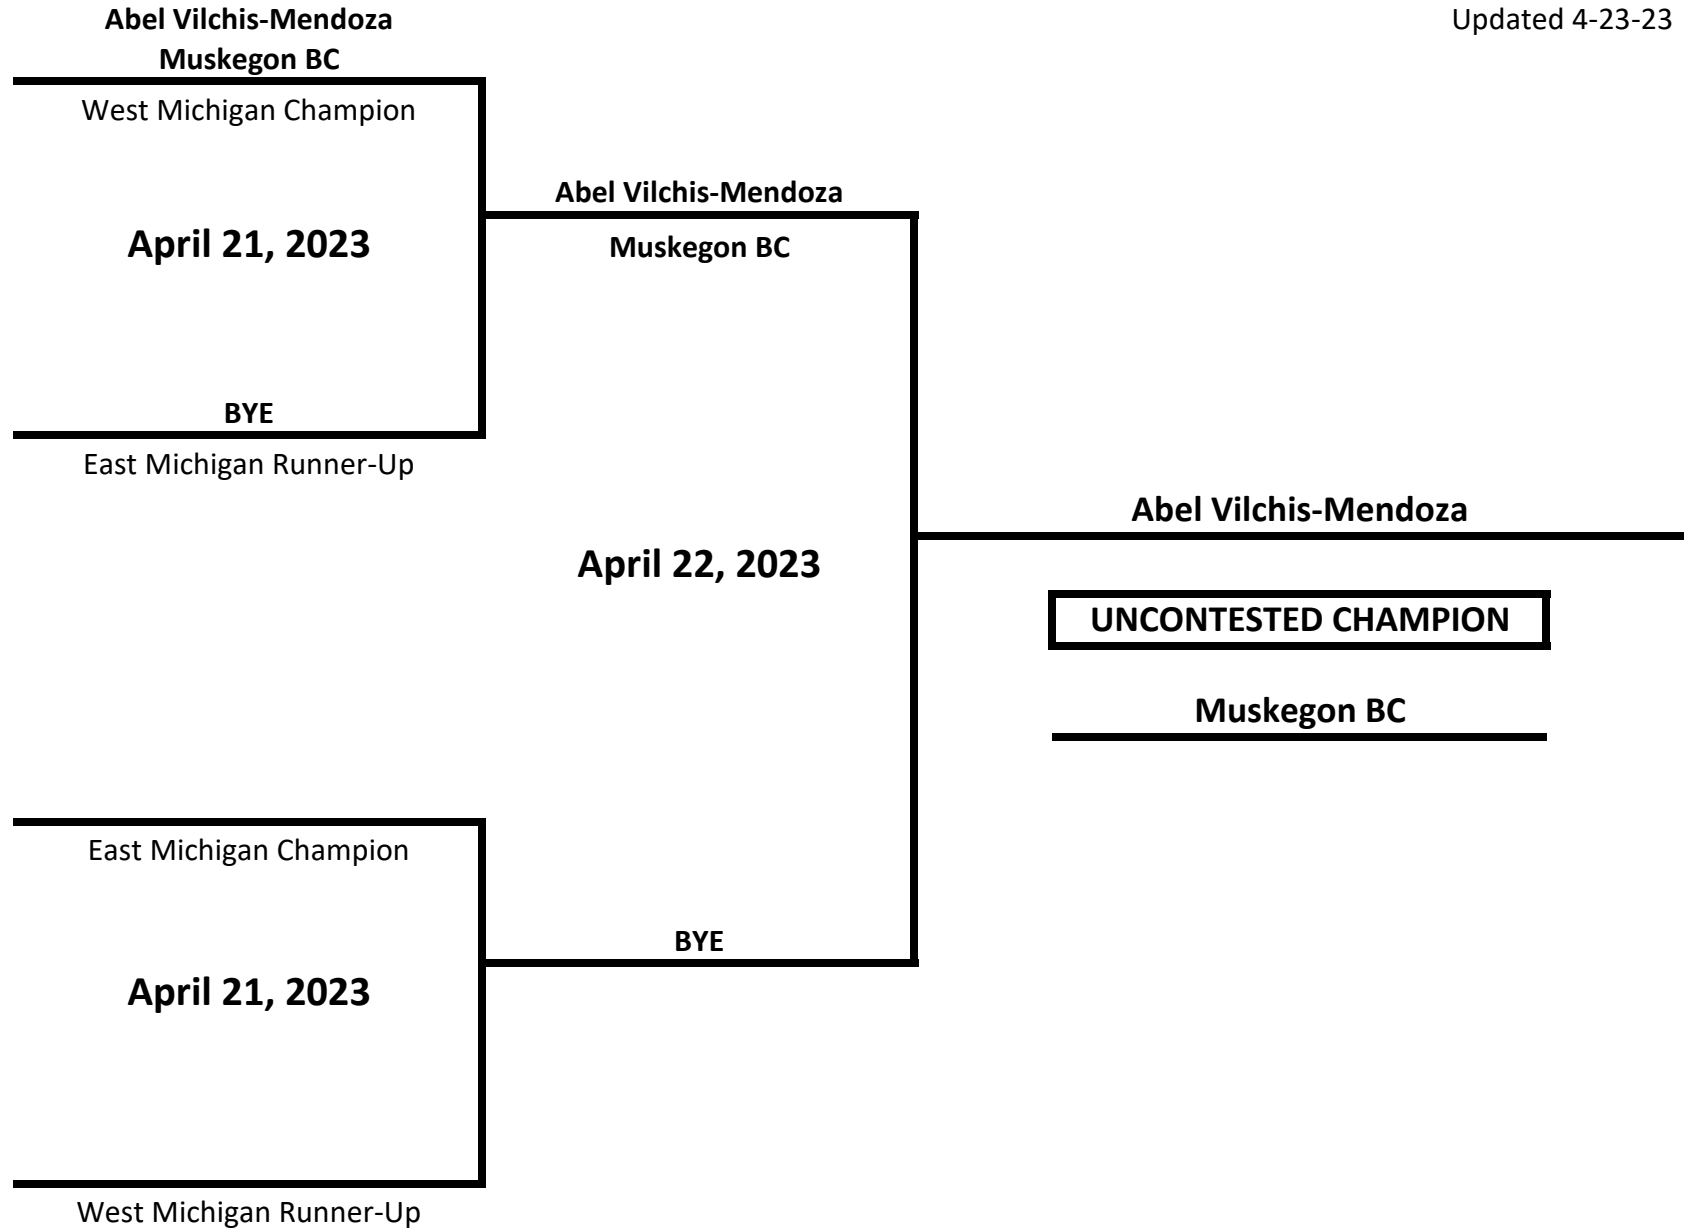

2023 MICHIGAN GOLDEN GLOVES STATE CHAMPIONSHIPS

CLASS: ELITE - NOVICE - MALE

WEIGHT: 176 LBS

Updated 4-23-23