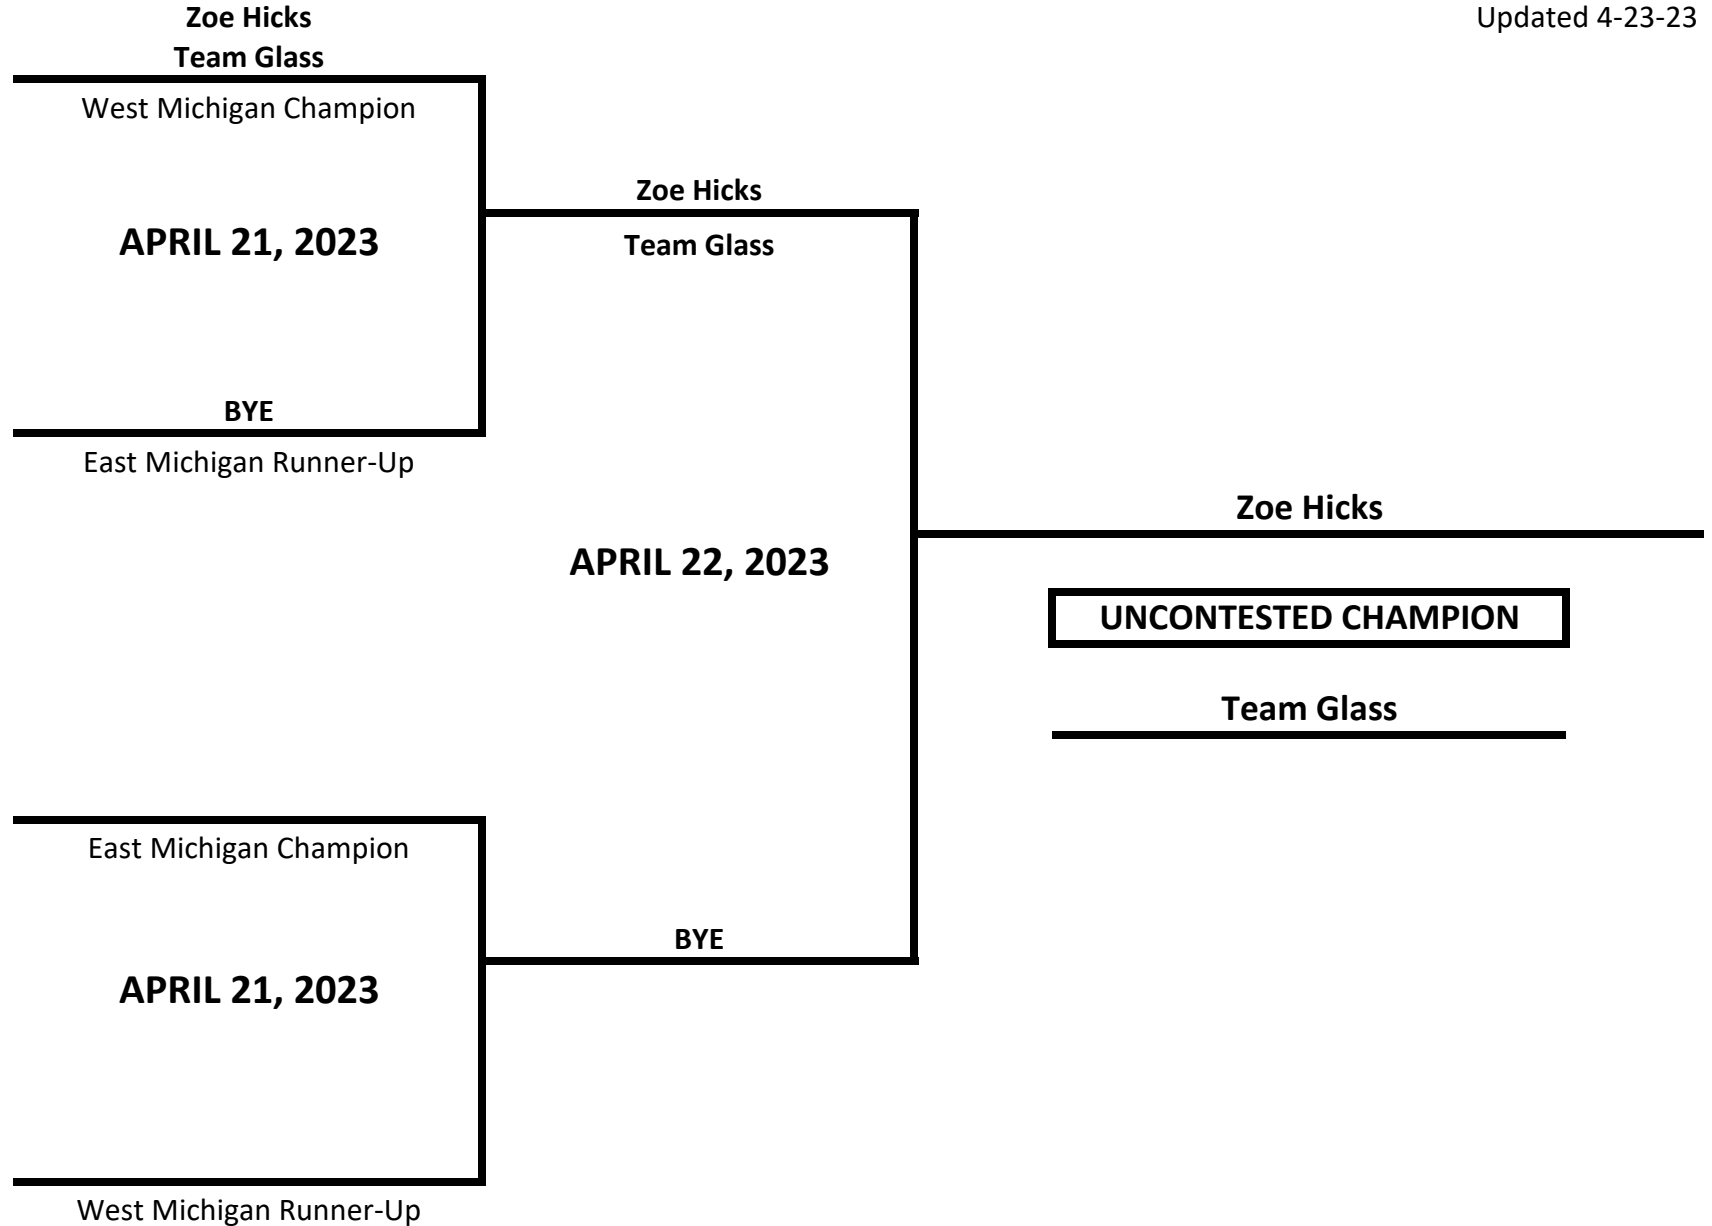

2023 MICHIGAN GOLDEN GLOVES STATE CHAMPIONSHIPS

CLASS: ELITE - OPEN - FEMALE

WEIGHT: 110 LBS

Updated 4-23-23