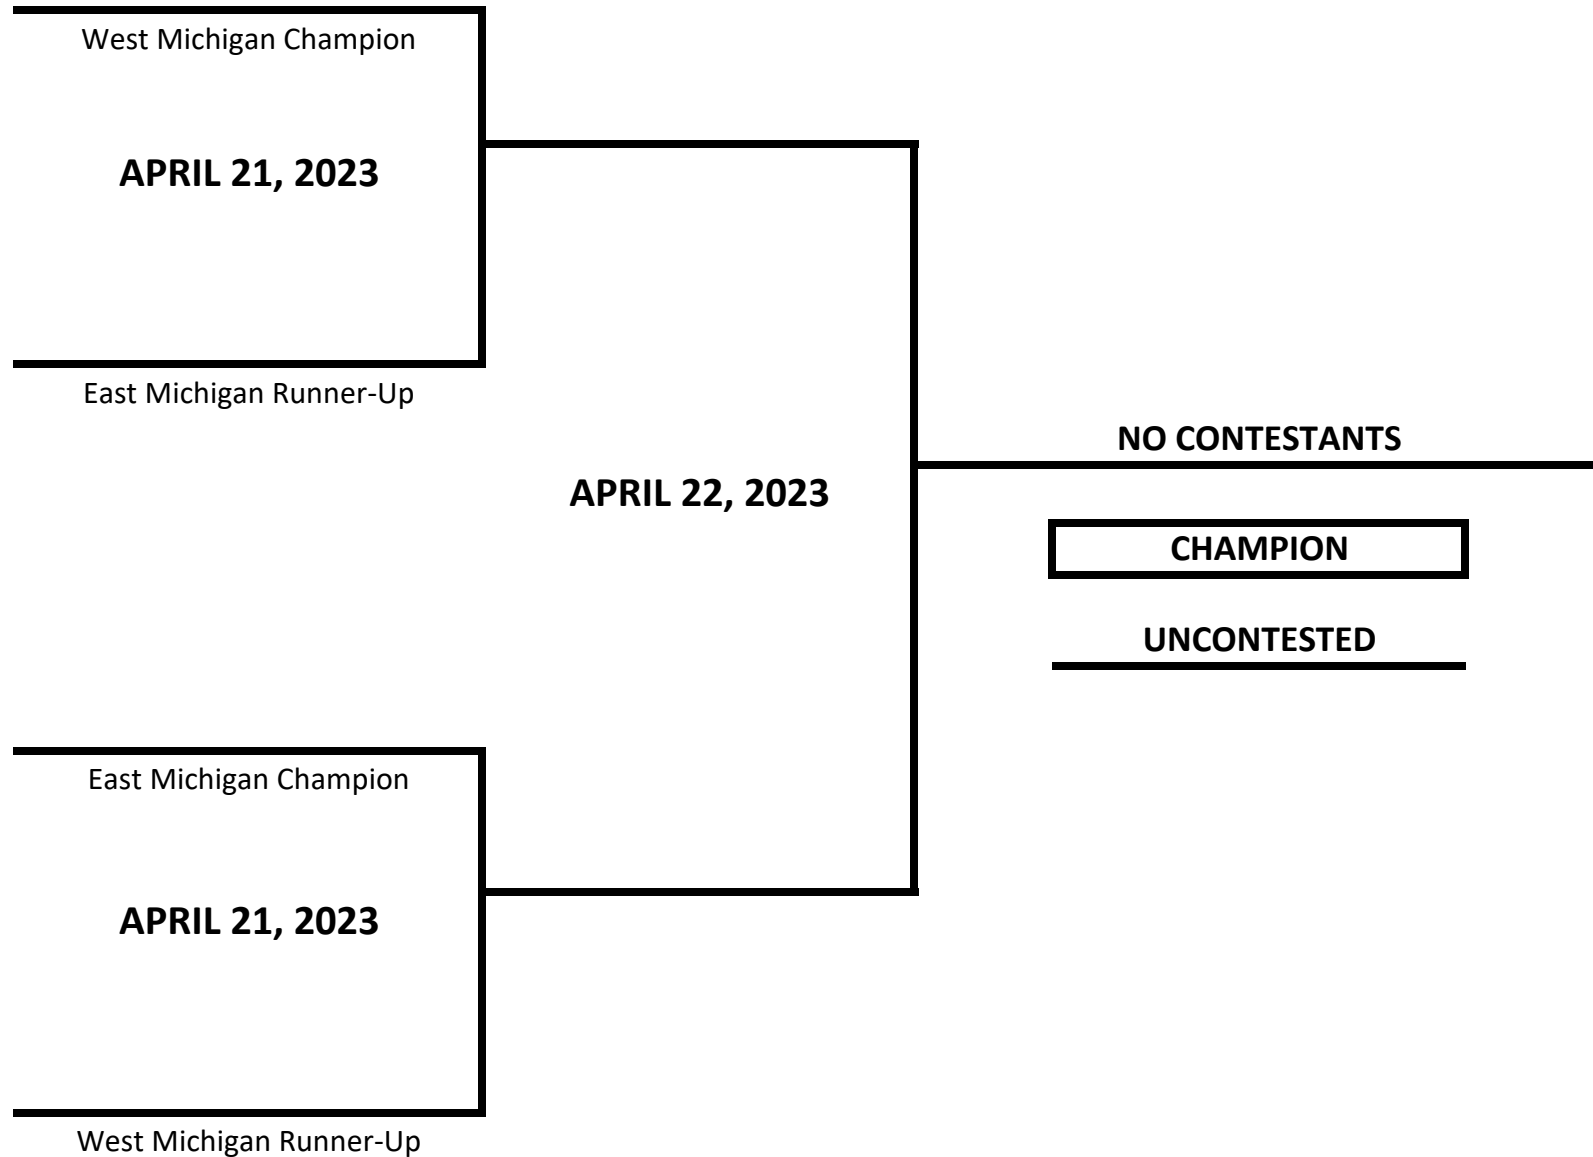

2023 MICHIGAN GOLDEN GLOVES STATE CHAMPIONSHIPS

CLASS: ELITE - OPEN - FEMALE

WEIGHT: 178 LBS

Updated 4-23-23