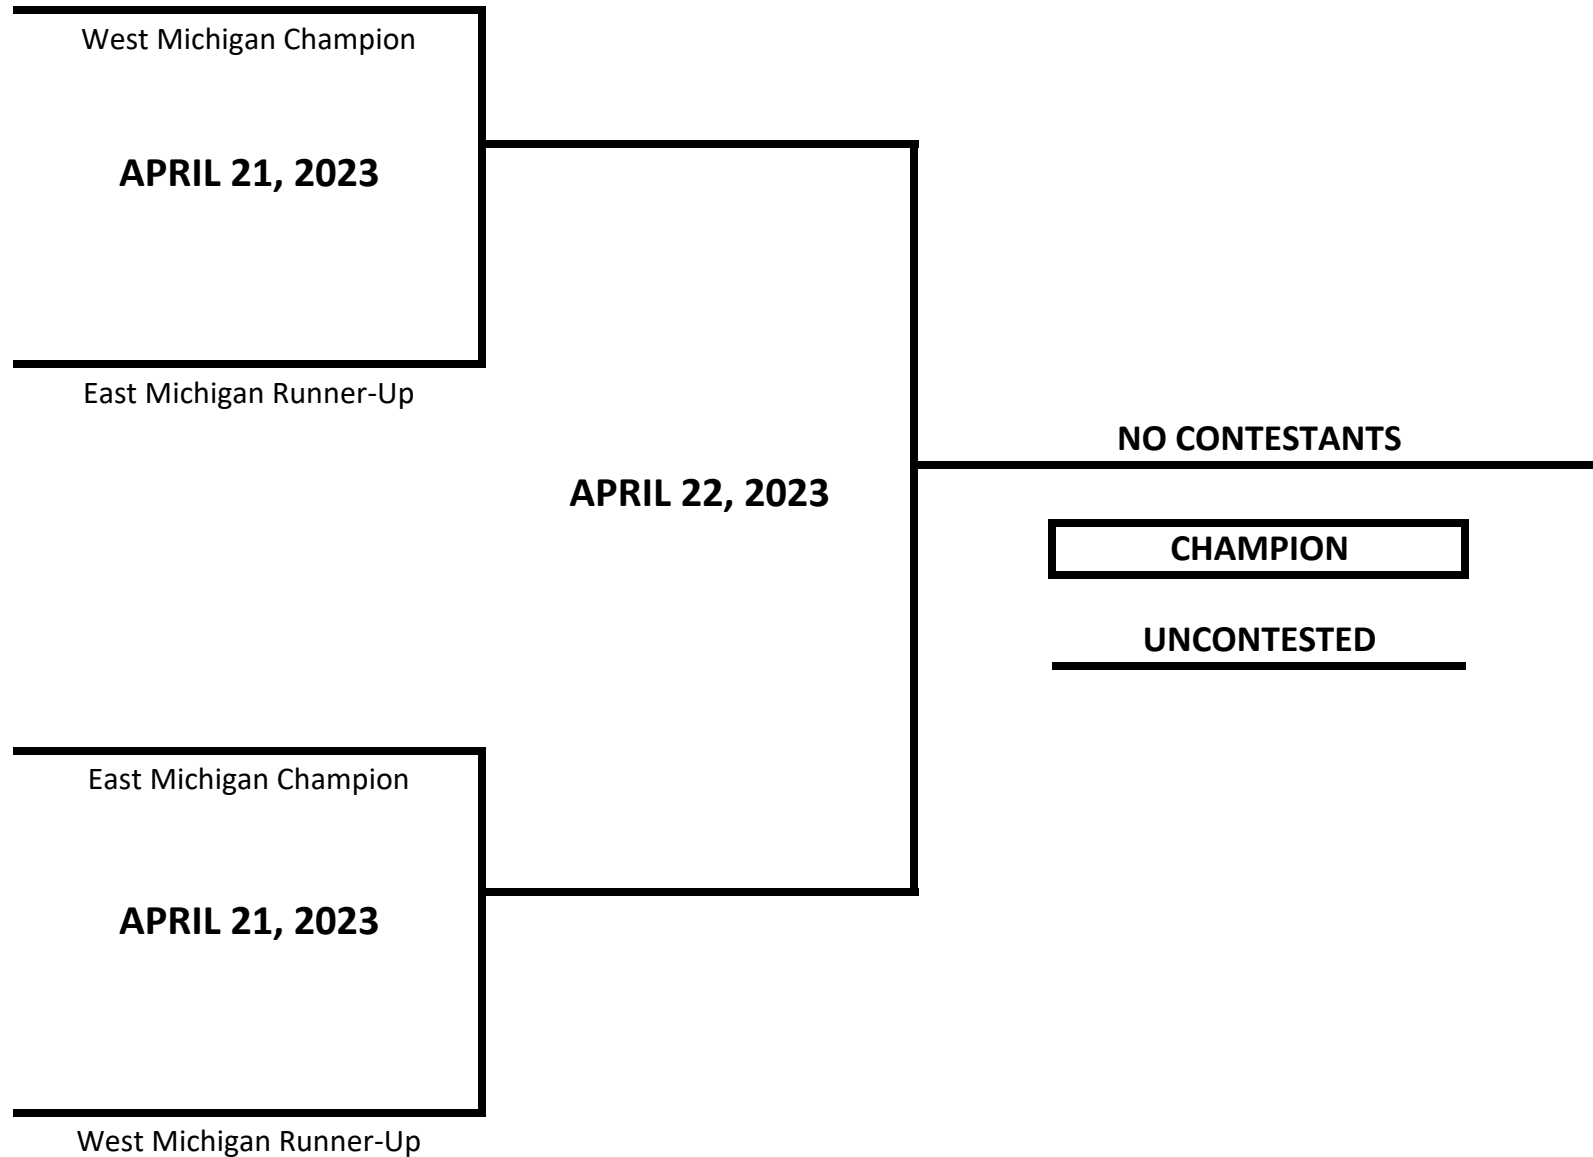

2023 MICHIGAN GOLDEN GLOVES STATE CHAMPIONSHIPS

CLASS: ELITE - NOVICE - FEMALE

WEIGHT: 139 LBS

Updated 4-23-23