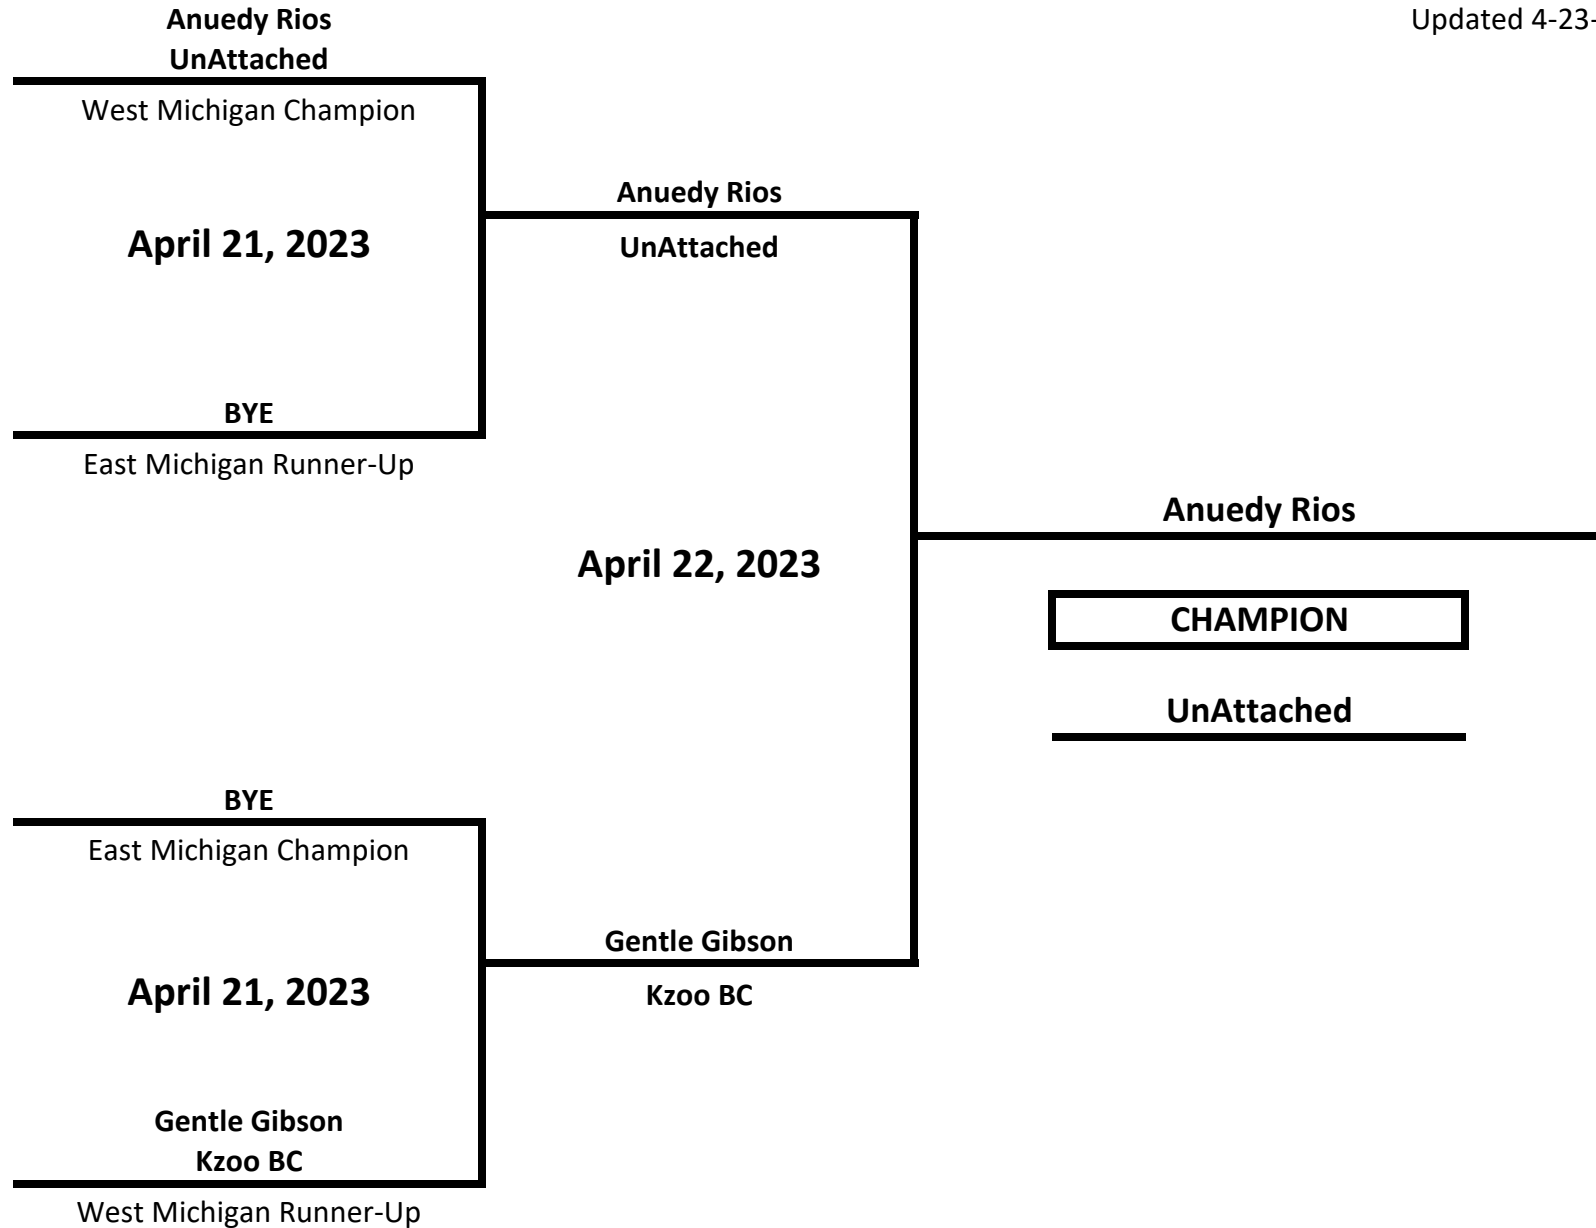

2023 MICHIGAN GOLDEN GLOVES STATE CHAMPIONSHIPS

CLASS: ELITE - OPEN - MALE

WEIGHT: 132 LBS

Updated 4-23-23