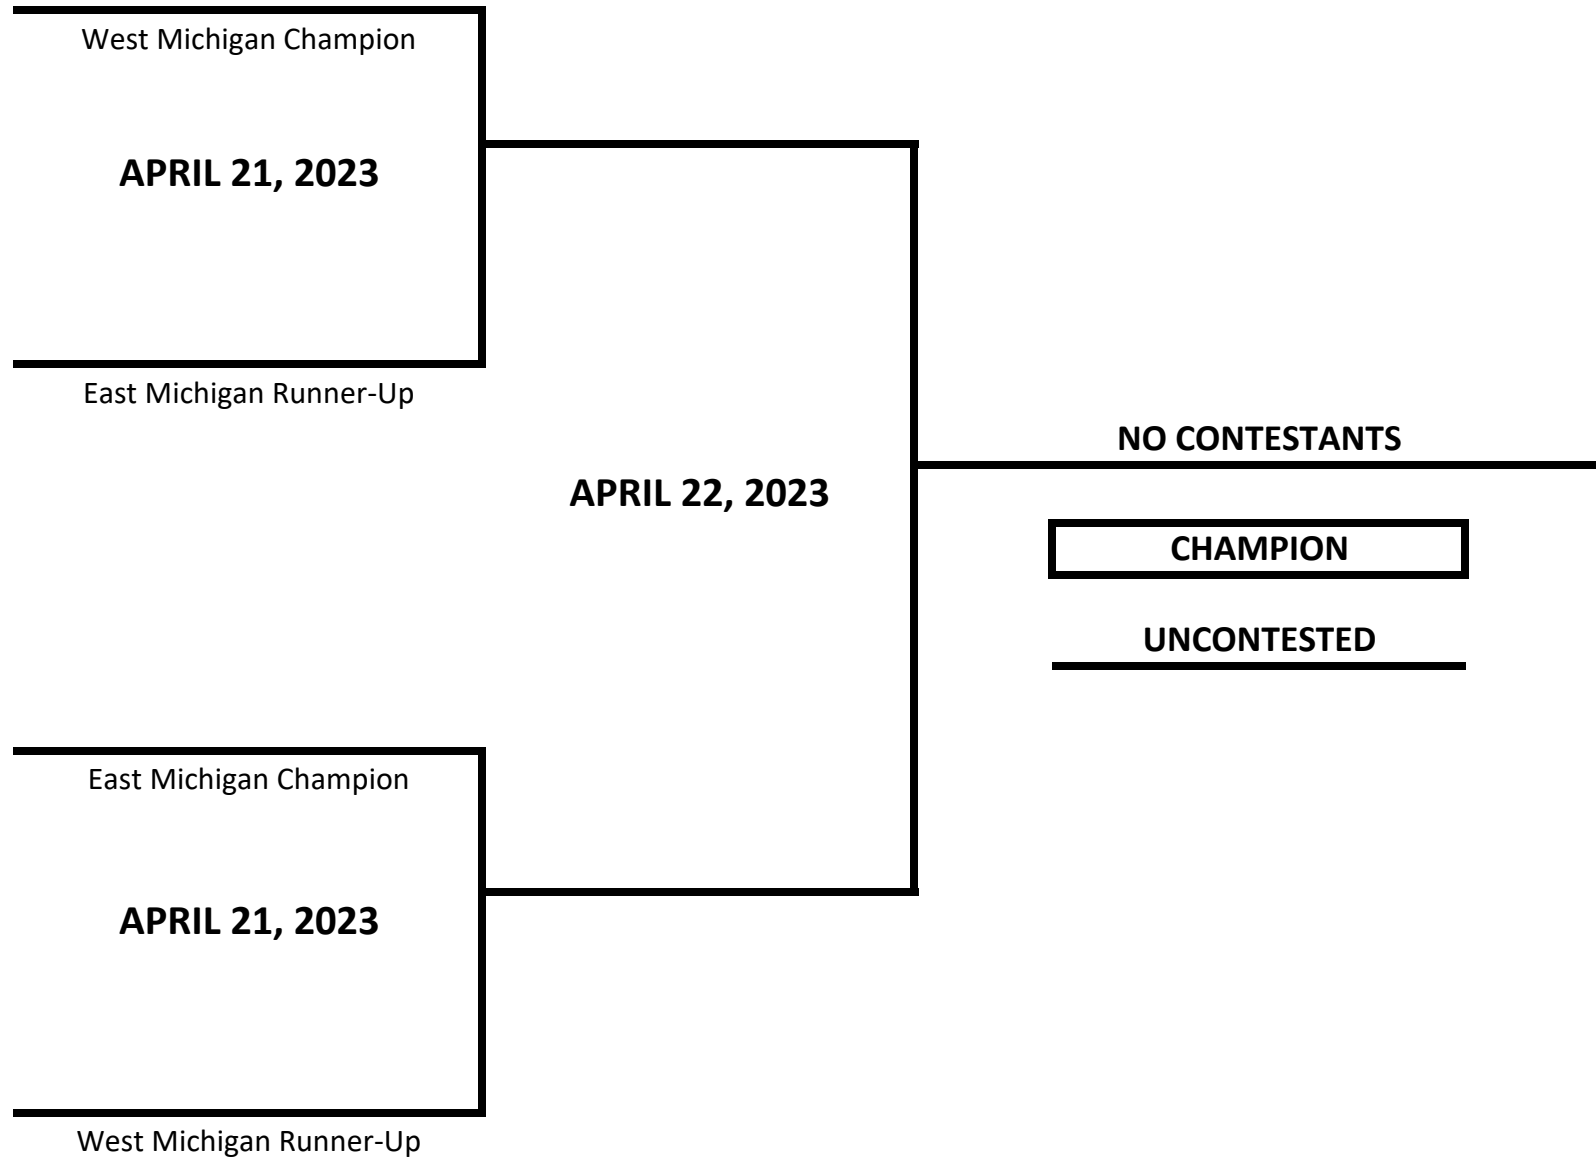

2023 MICHIGAN GOLDEN GLOVES STATE CHAMPIONSHIPS

CLASS: ELITE - OPEN - FEMALE

WEIGHT: 139 LBS

Updated 4-23-23