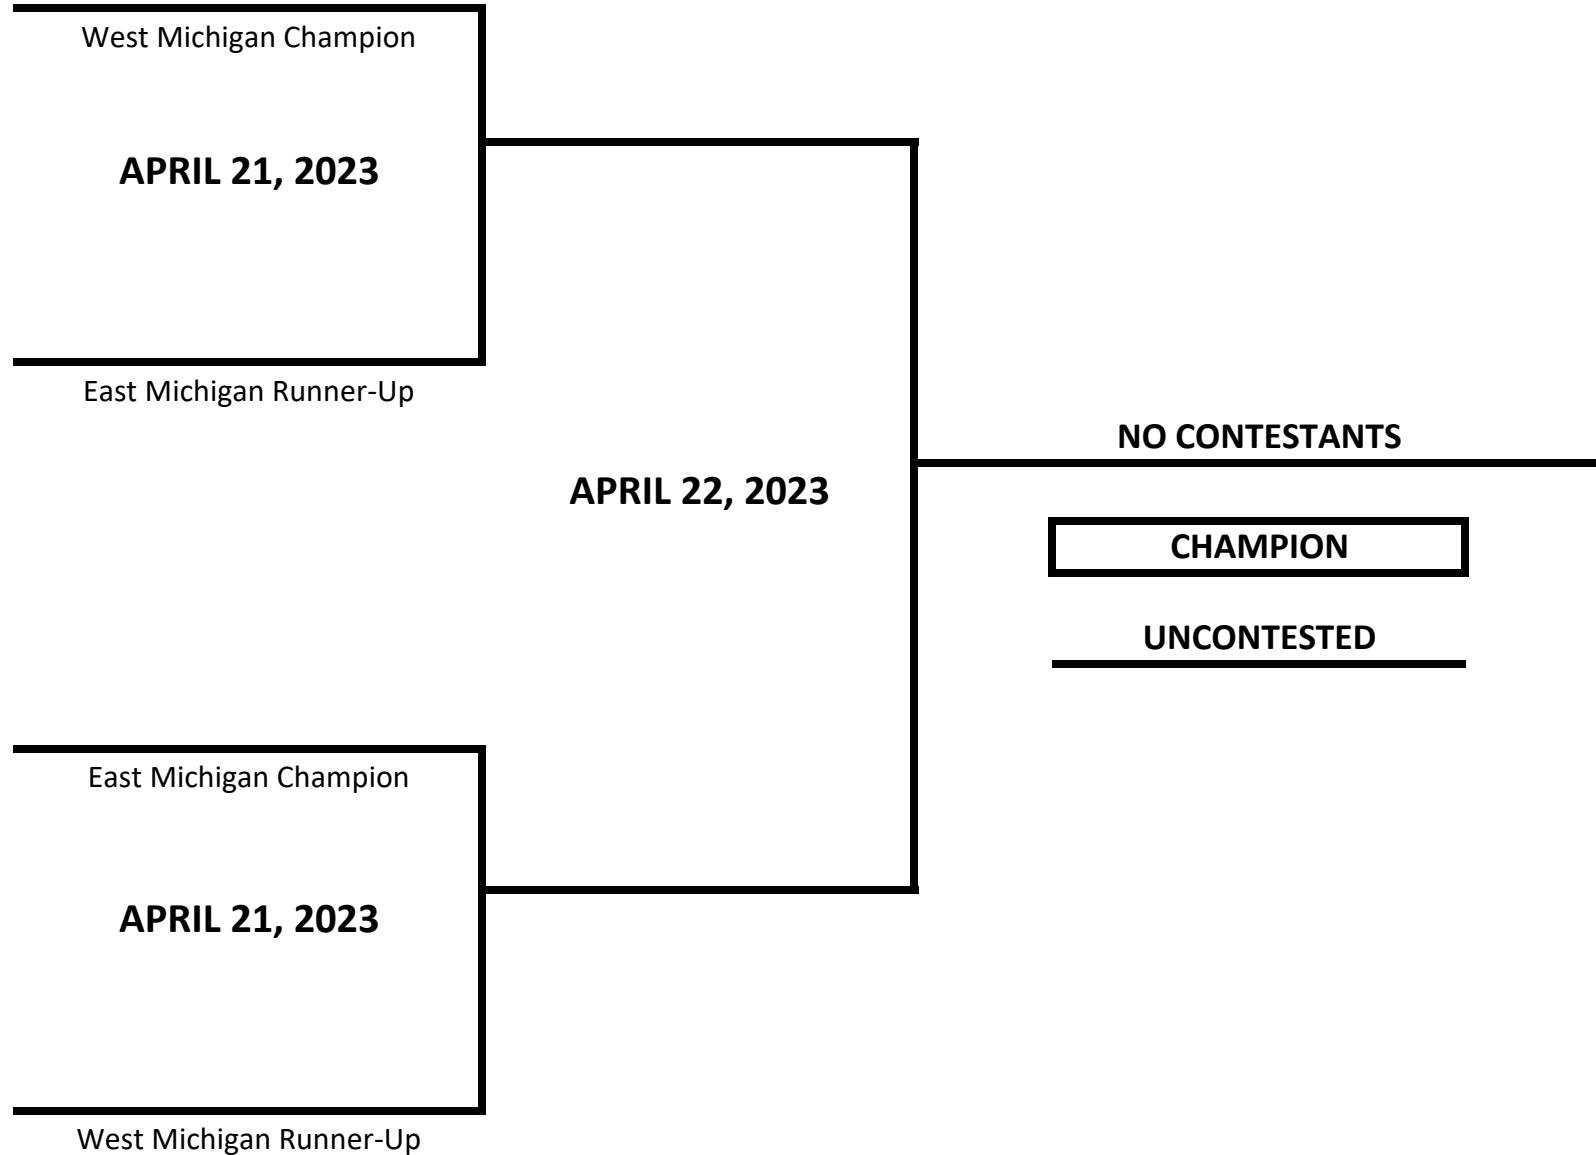

2023 MICHIGAN GOLDEN GLOVES STATE CHAMPIONSHIPS

CLASS: ELITE - OPEN - FEMALE

WEIGHT: 165 LBS

Updated 4-23-23