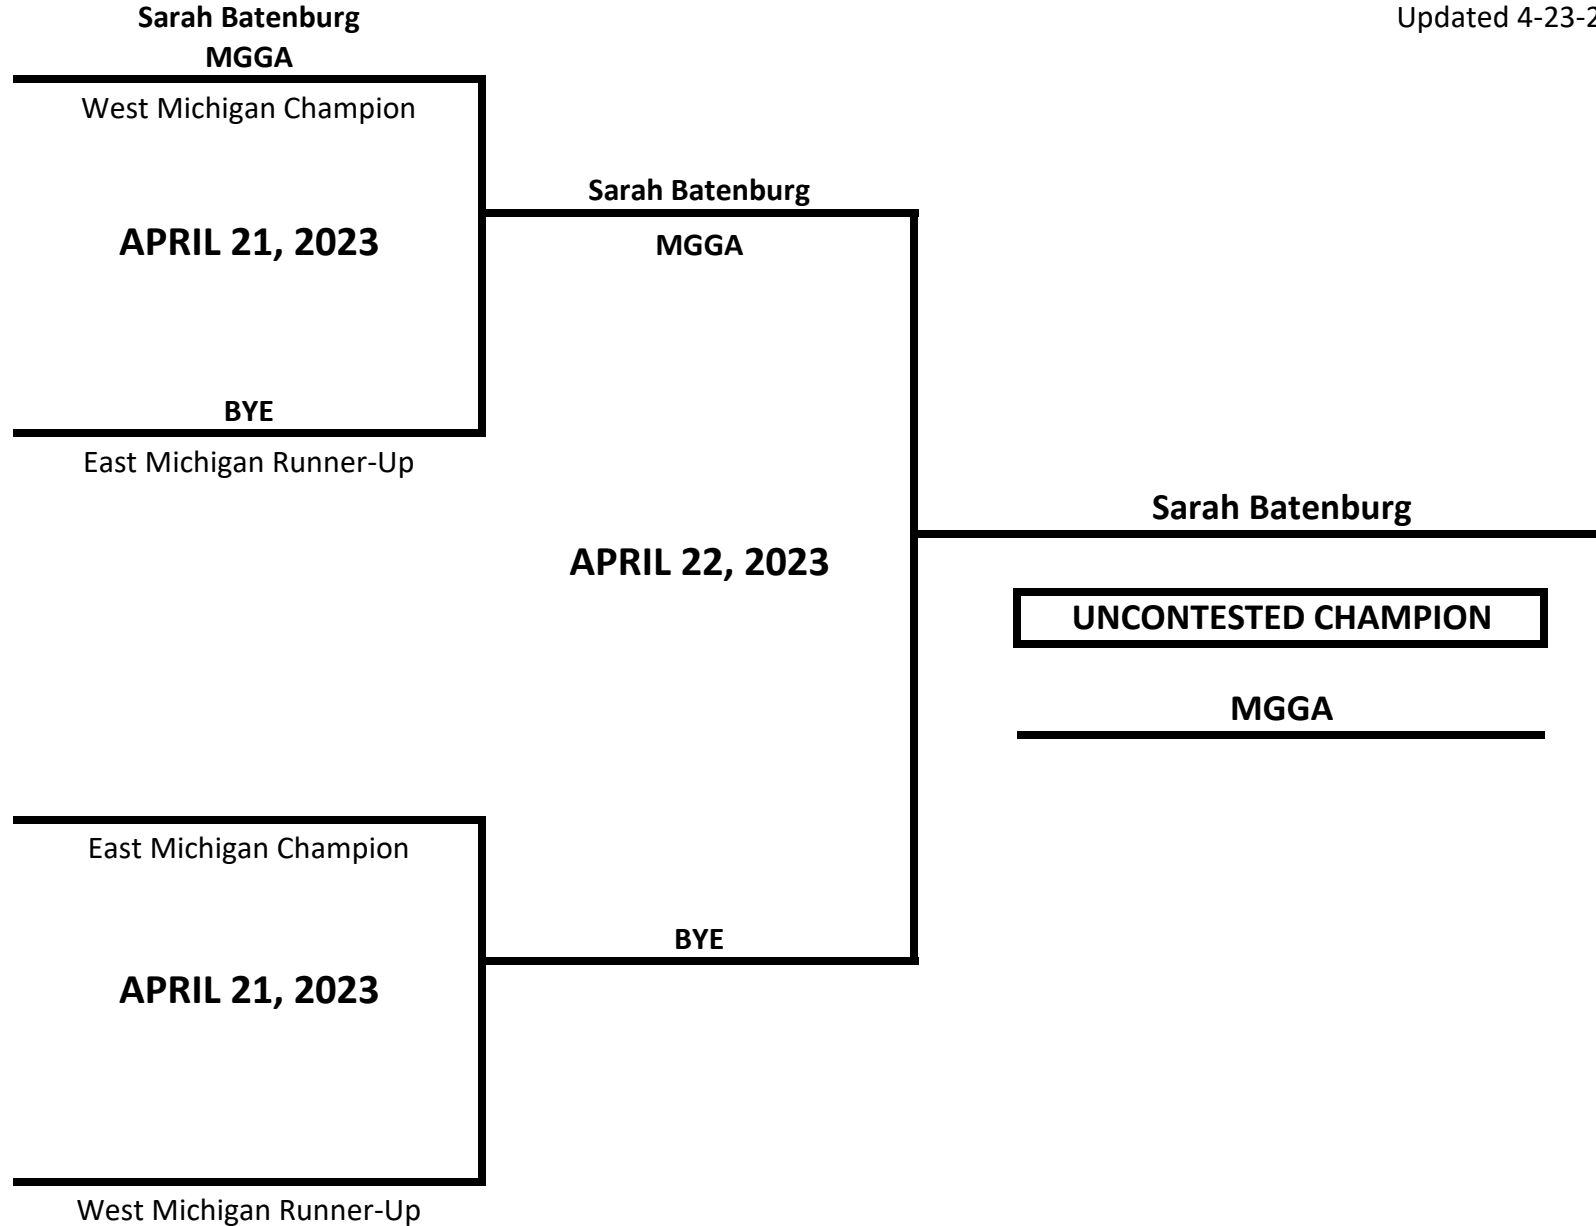

2023 MICHIGAN GOLDEN GLOVES STATE CHAMPIONSHIPS

CLASS: ELITE - OPEN - FEMALE

WEIGHT: 146 LBS

Updated 4-23-23