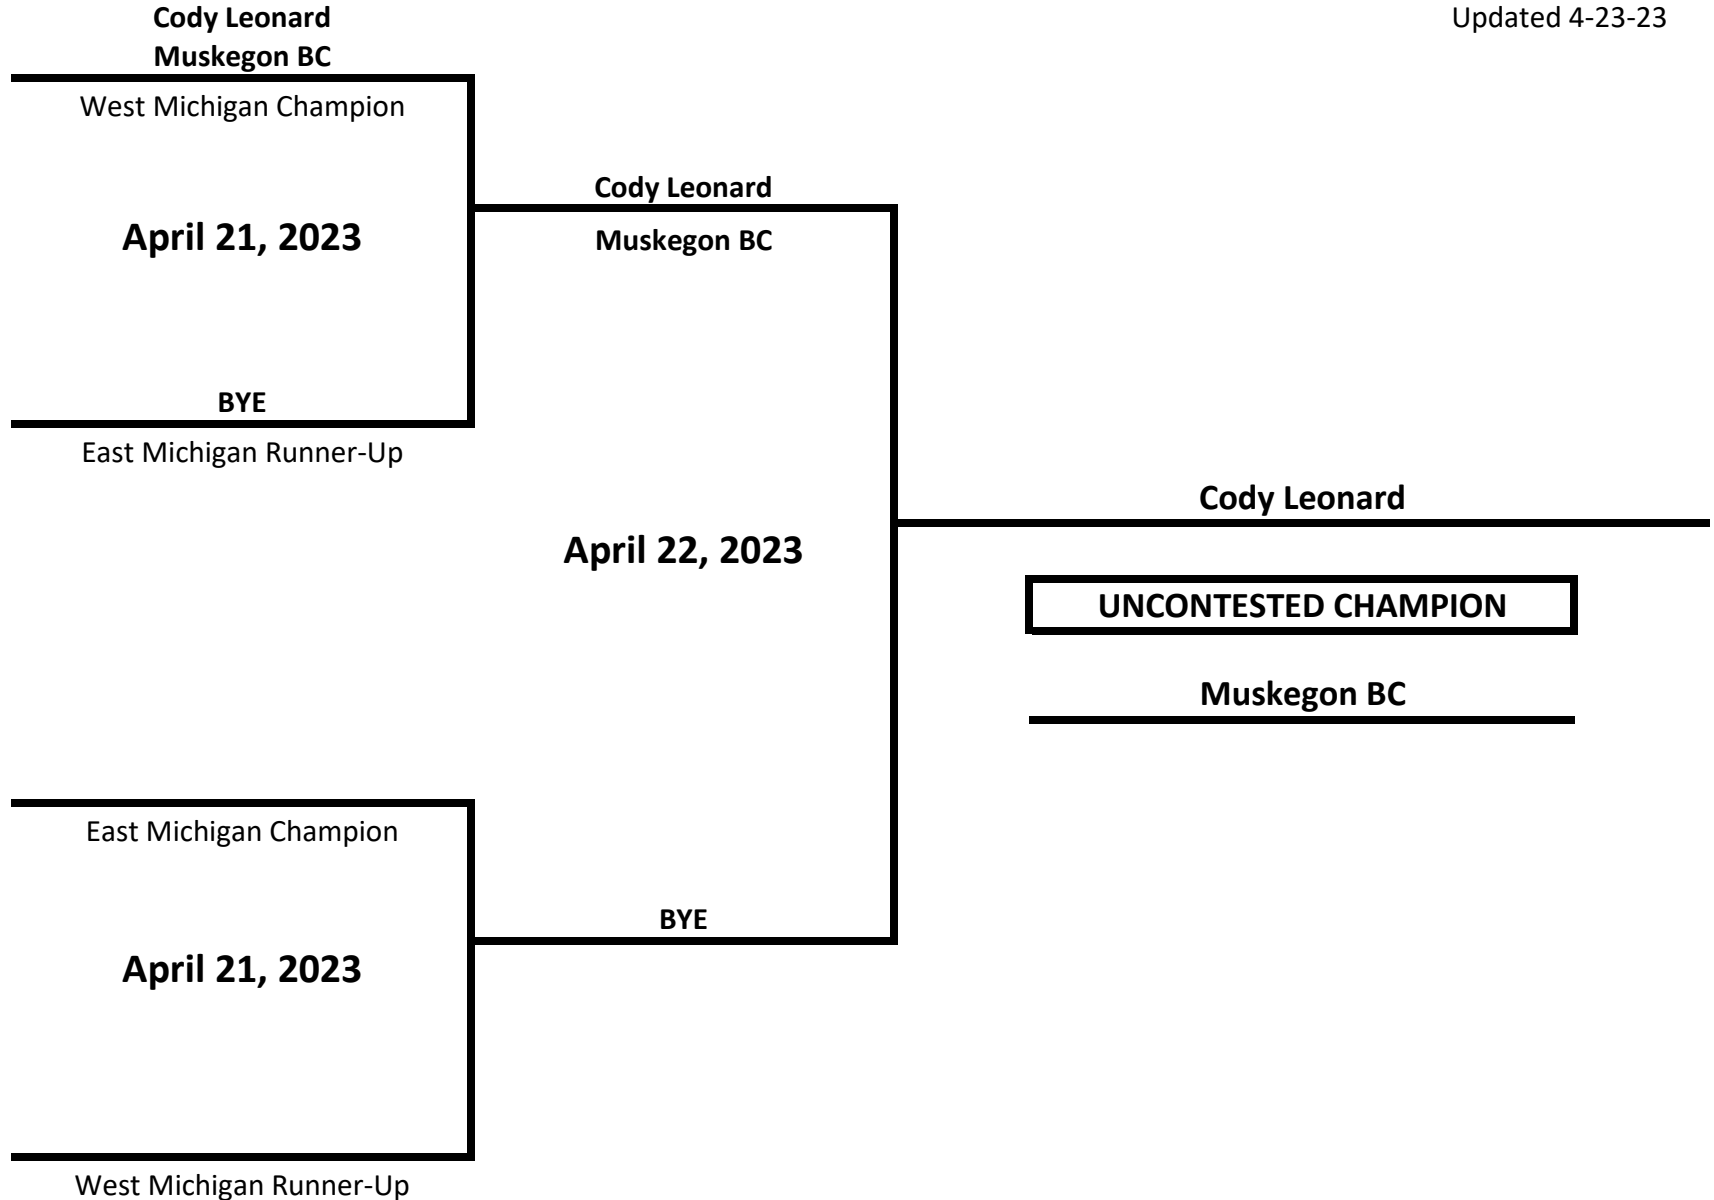

2023 MICHIGAN GOLDEN GLOVES STATE CHAMPIONSHIPS

CLASS: ELITE - NOVICE - MALE

WEIGHT: 203+ LBS

Updated 4-23-23