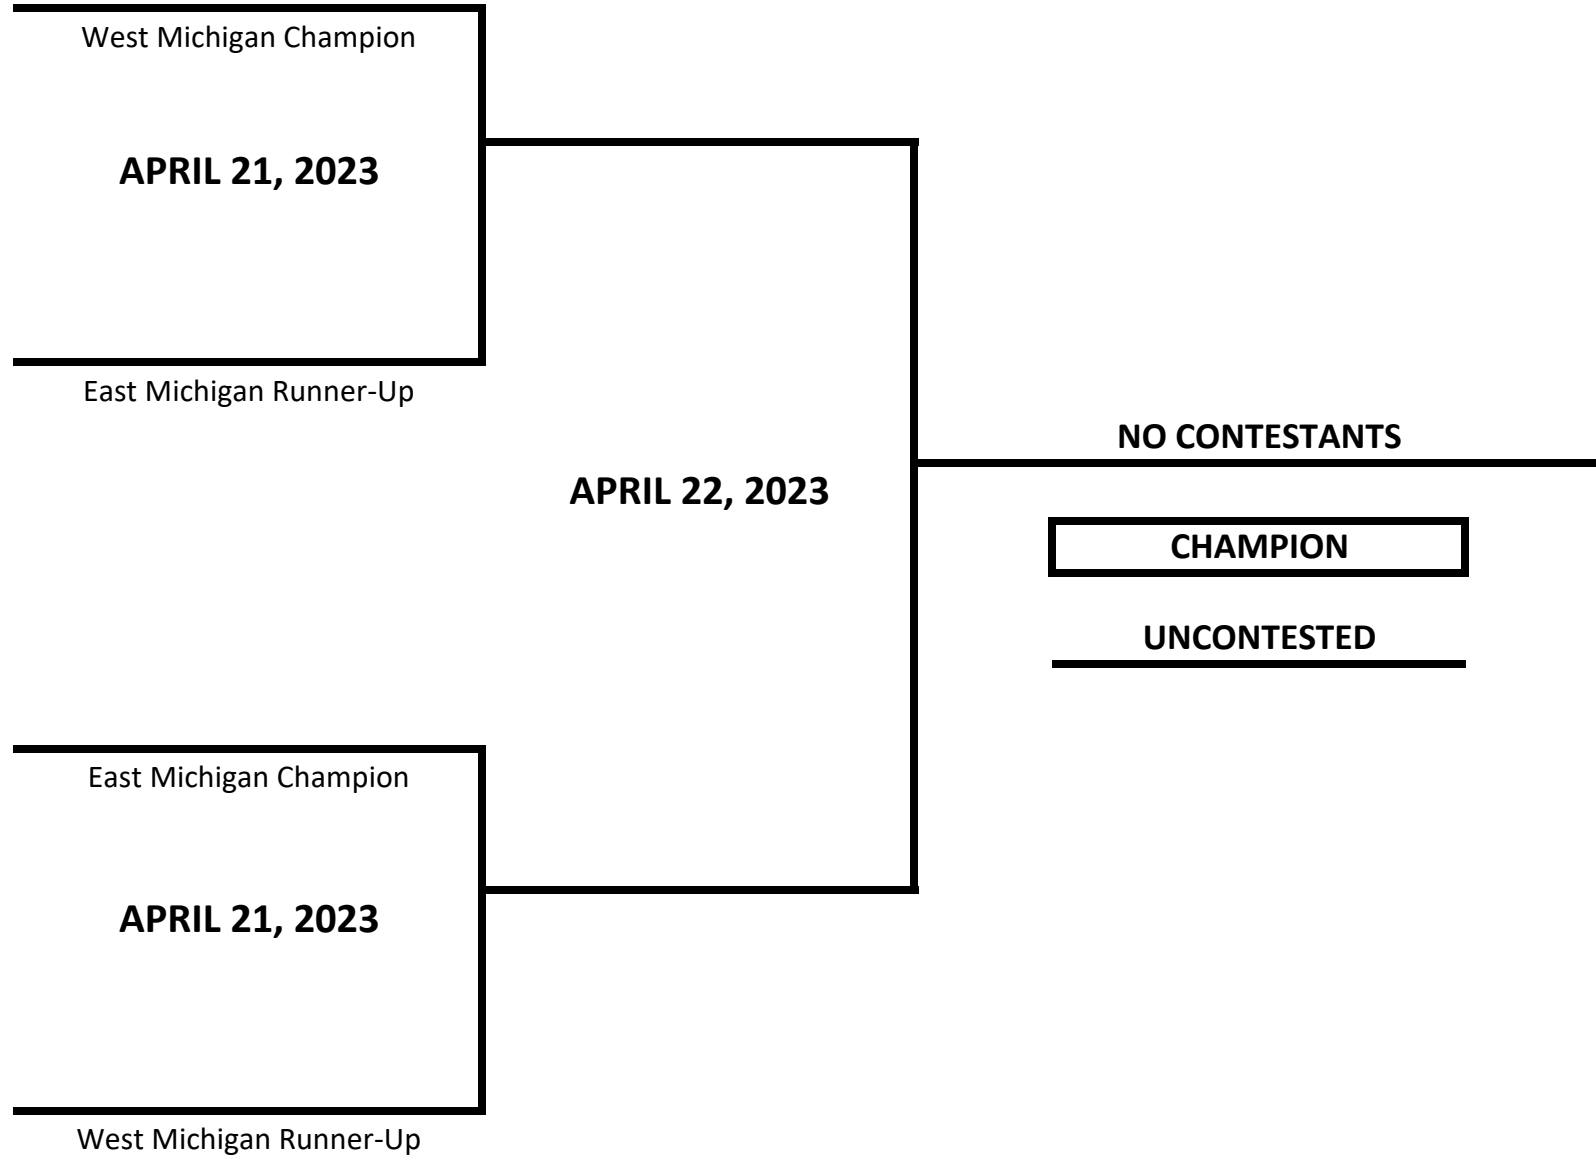

2023 MICHIGAN GOLDEN GLOVES STATE CHAMPIONSHIPS

CLASS: ELITE - NOVICE - FEMALE

WEIGHT: 132 LBS

Updated 4-23-23