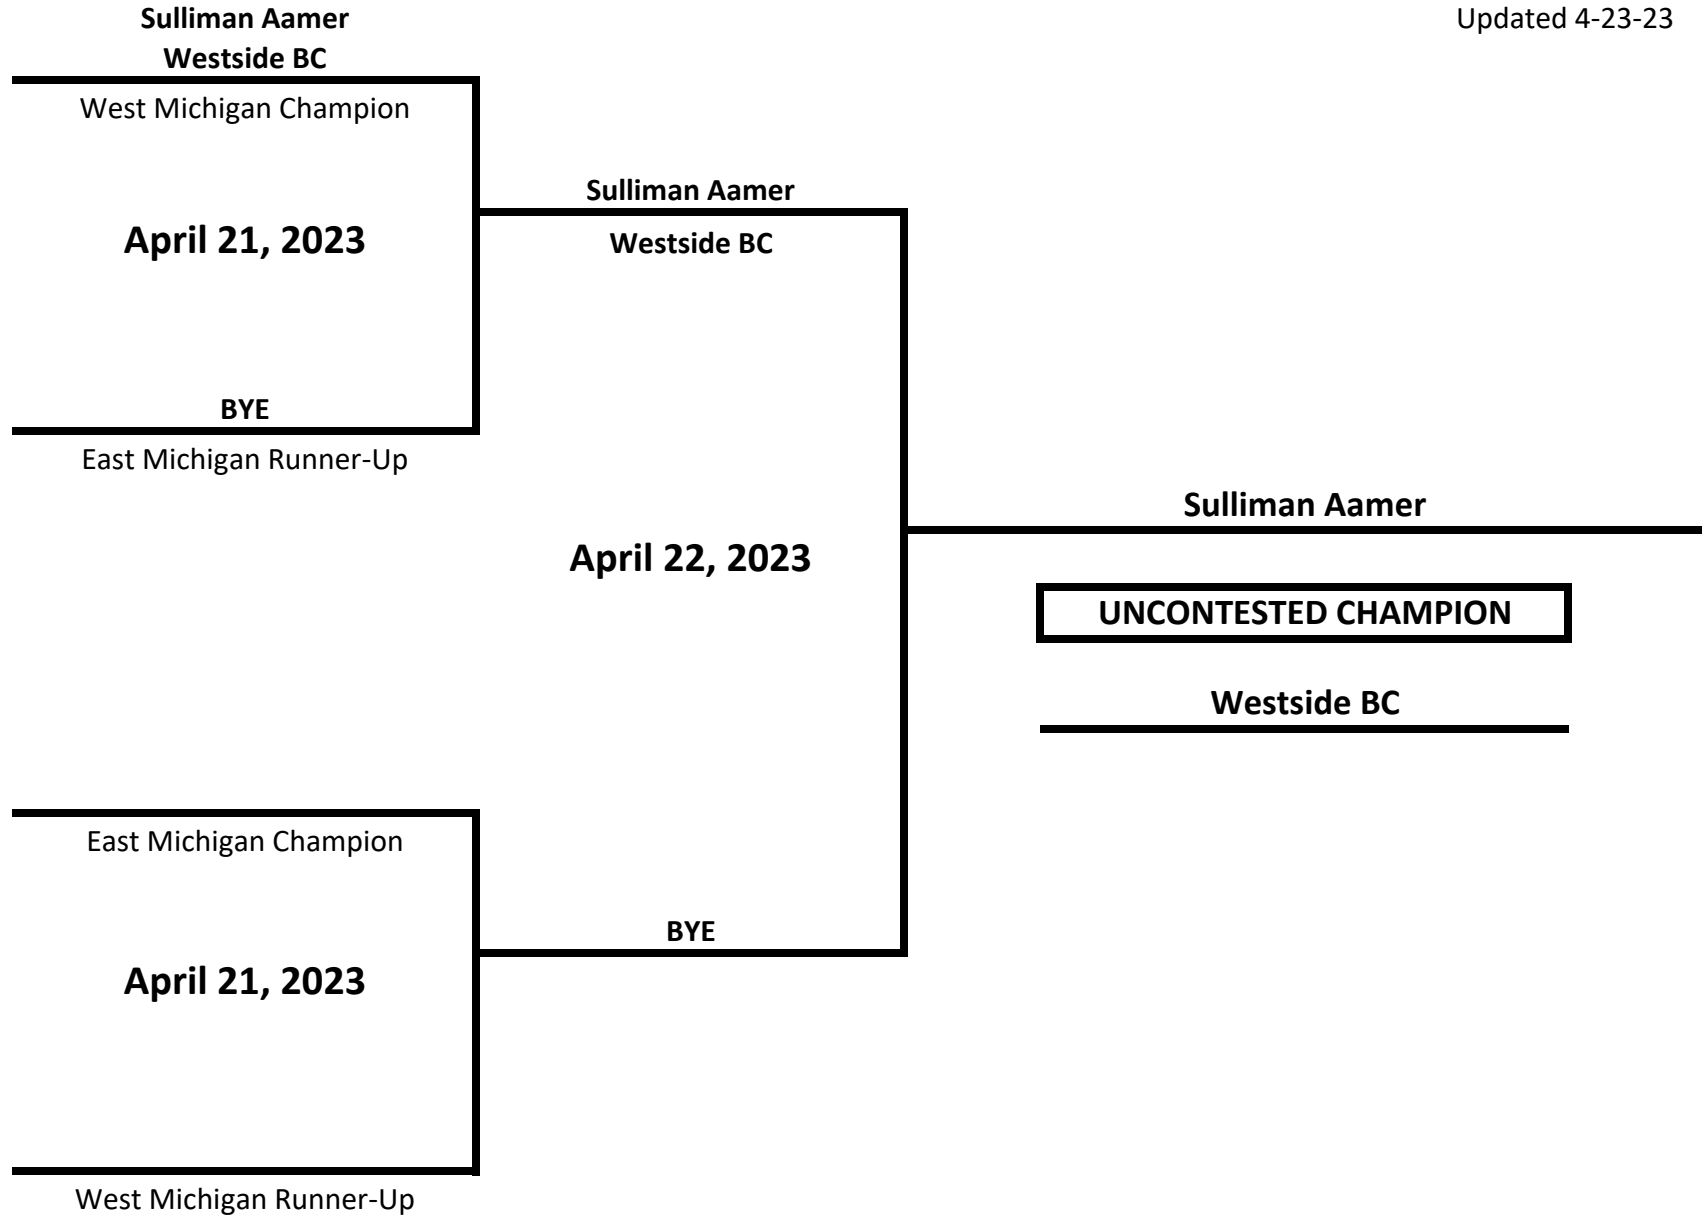

# 2023 MICHIGAN GOLDEN GLOVES STATE CHAMPIONSHIPS

**CLASS: ELITE - NOVICE - MALE**

**WEIGHT: 112 LBS**

Updated 4-23-23