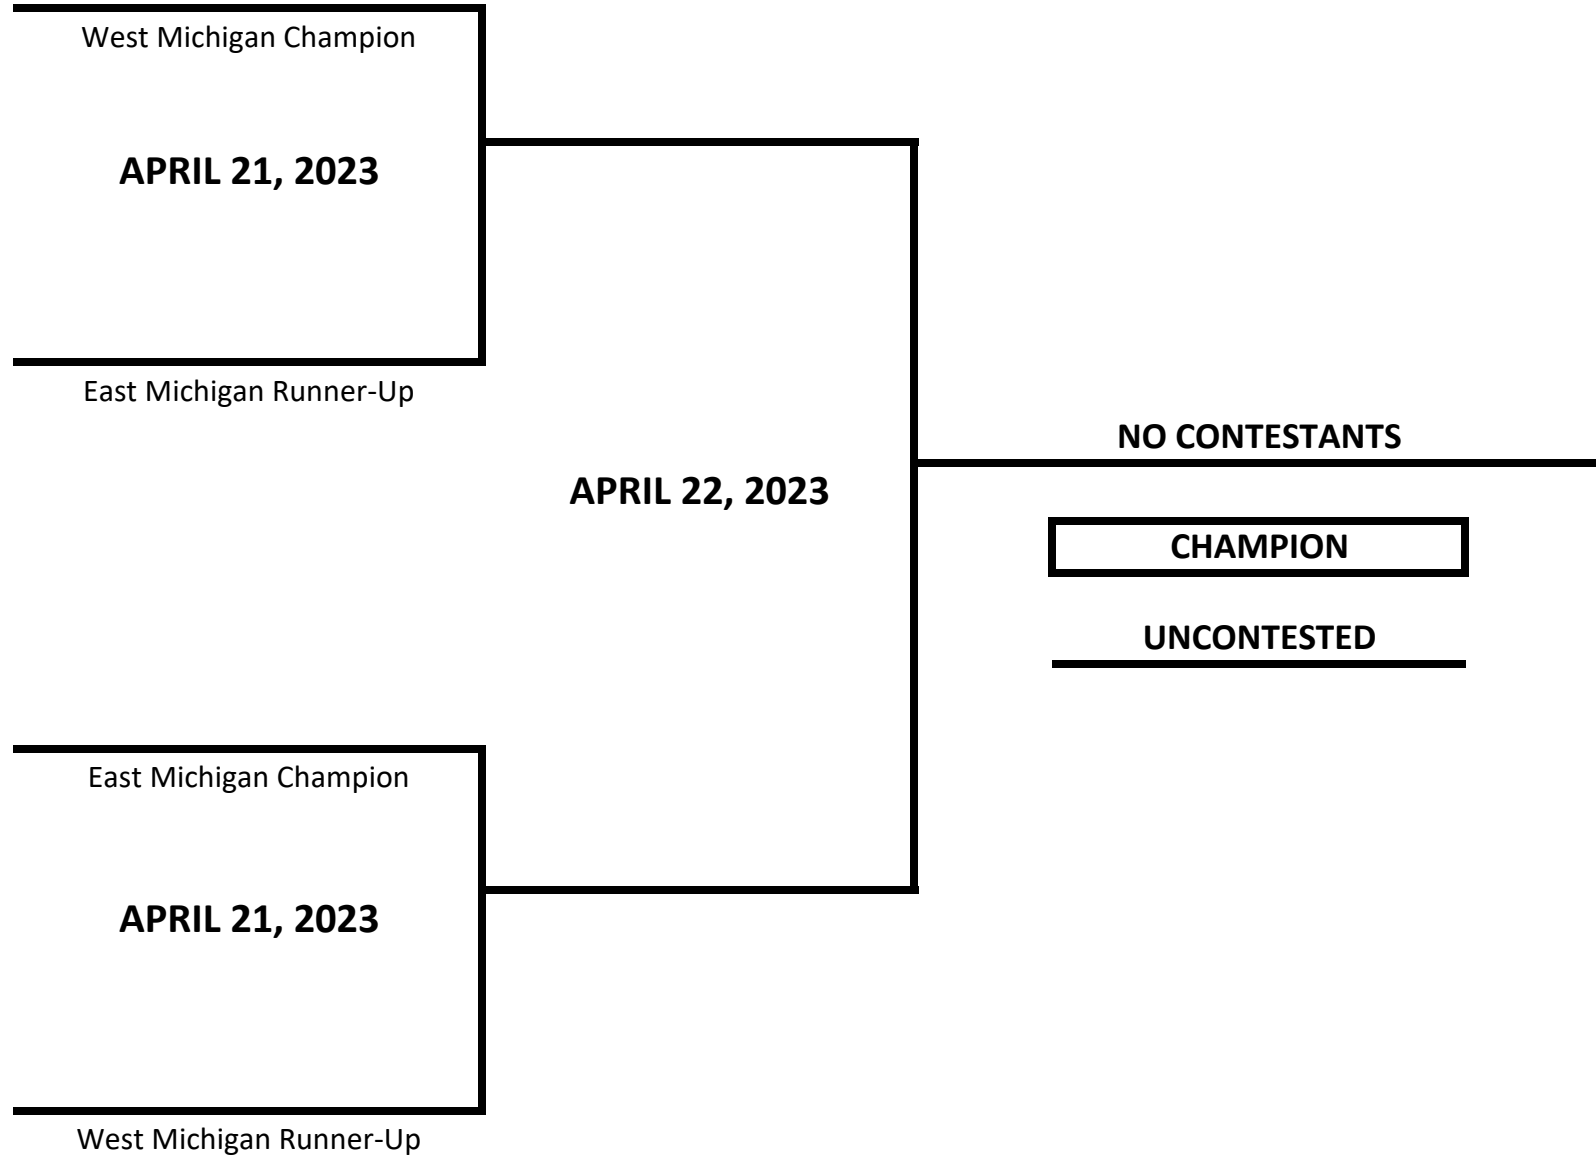

2023 MICHIGAN GOLDEN GLOVES STATE CHAMPIONSHIPS

CLASS: ELITE - OPEN - FEMALE

WEIGHT: 125 LBS

Updated 4-23-23