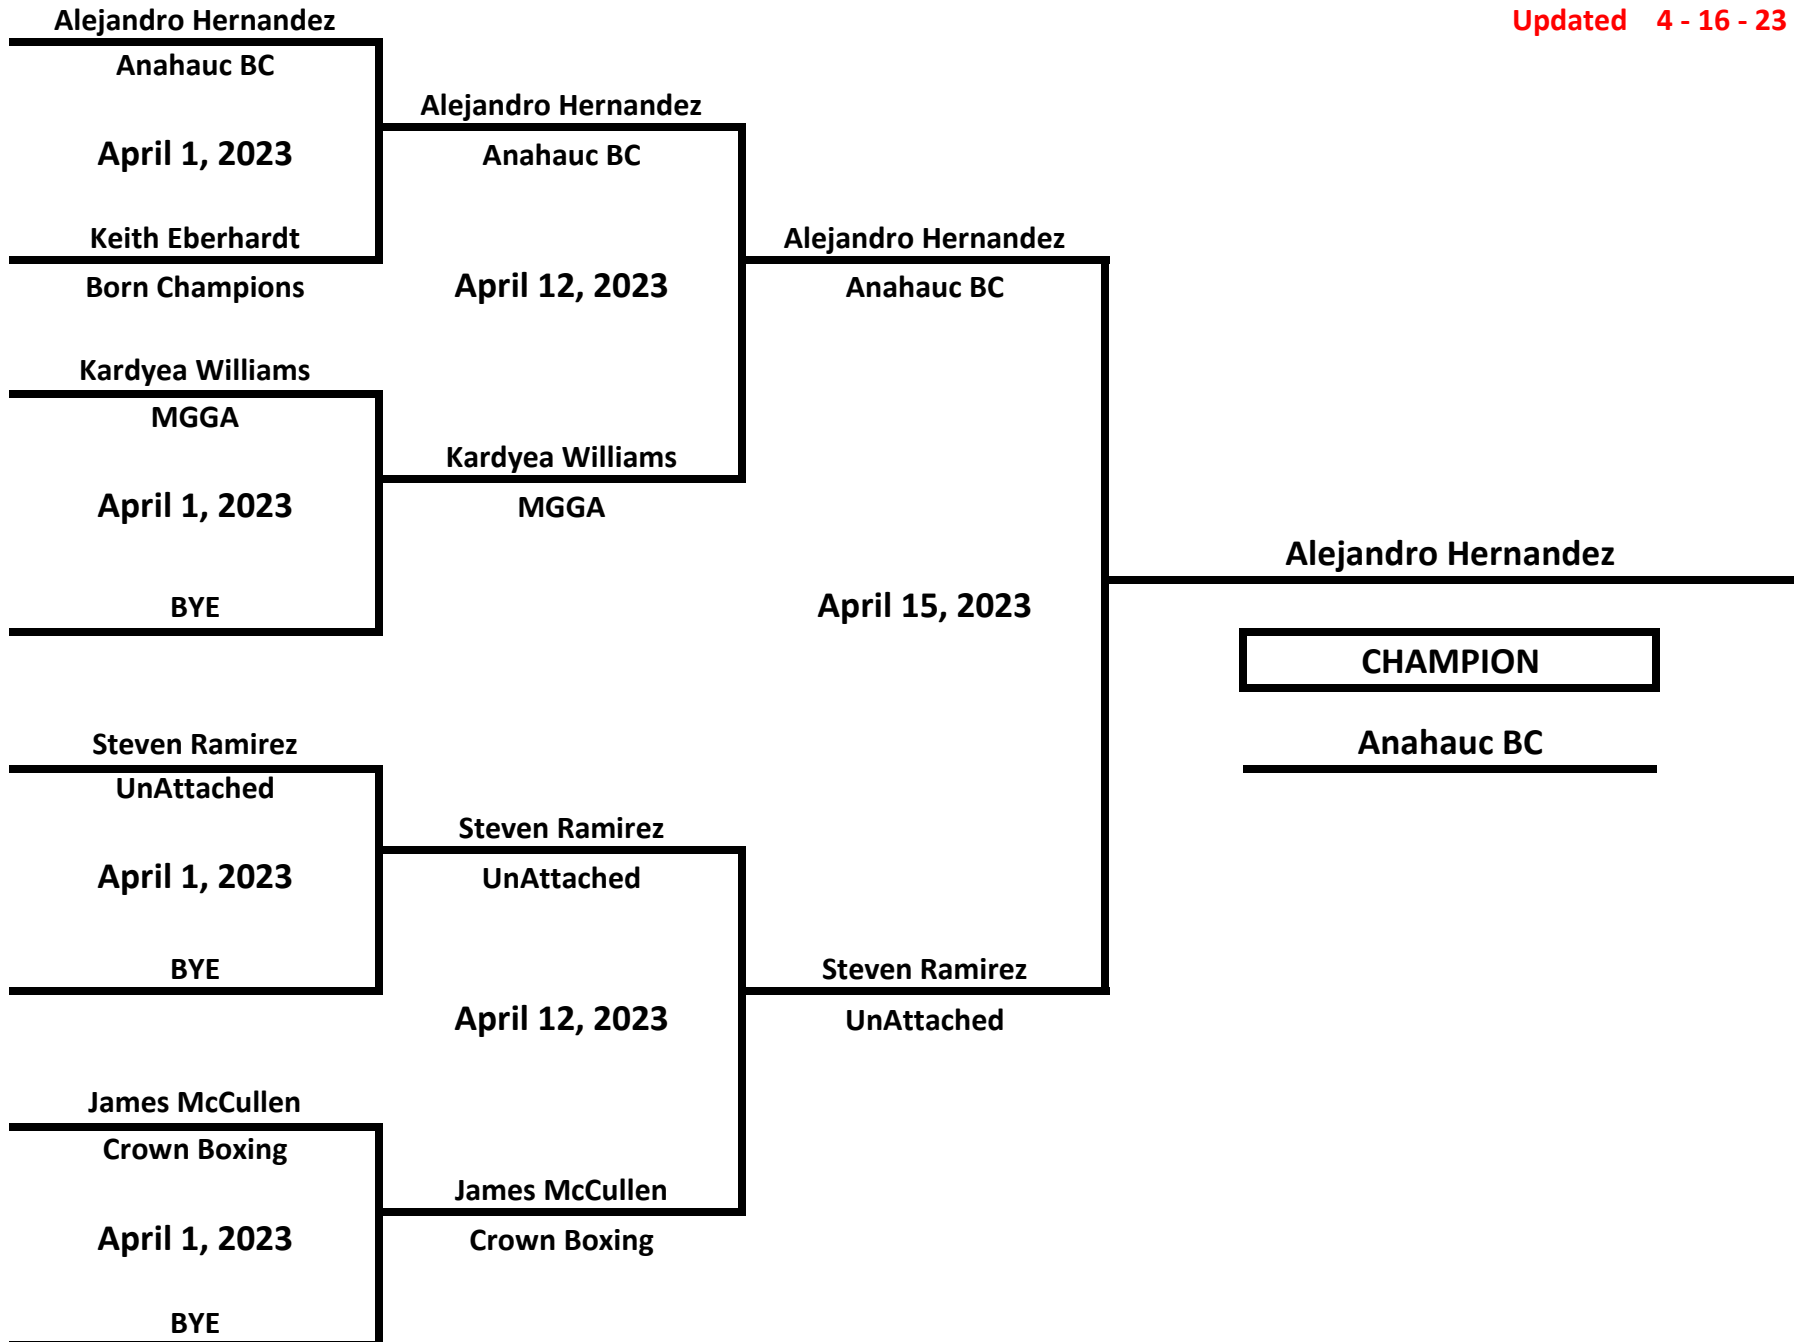

MICHIGAN GOLDEN GLOVES - WEST MICHIGAN TOURNAMENT

ELITE - NOVICE - MALE

147 LBS

Updated 4 - 16 - 23