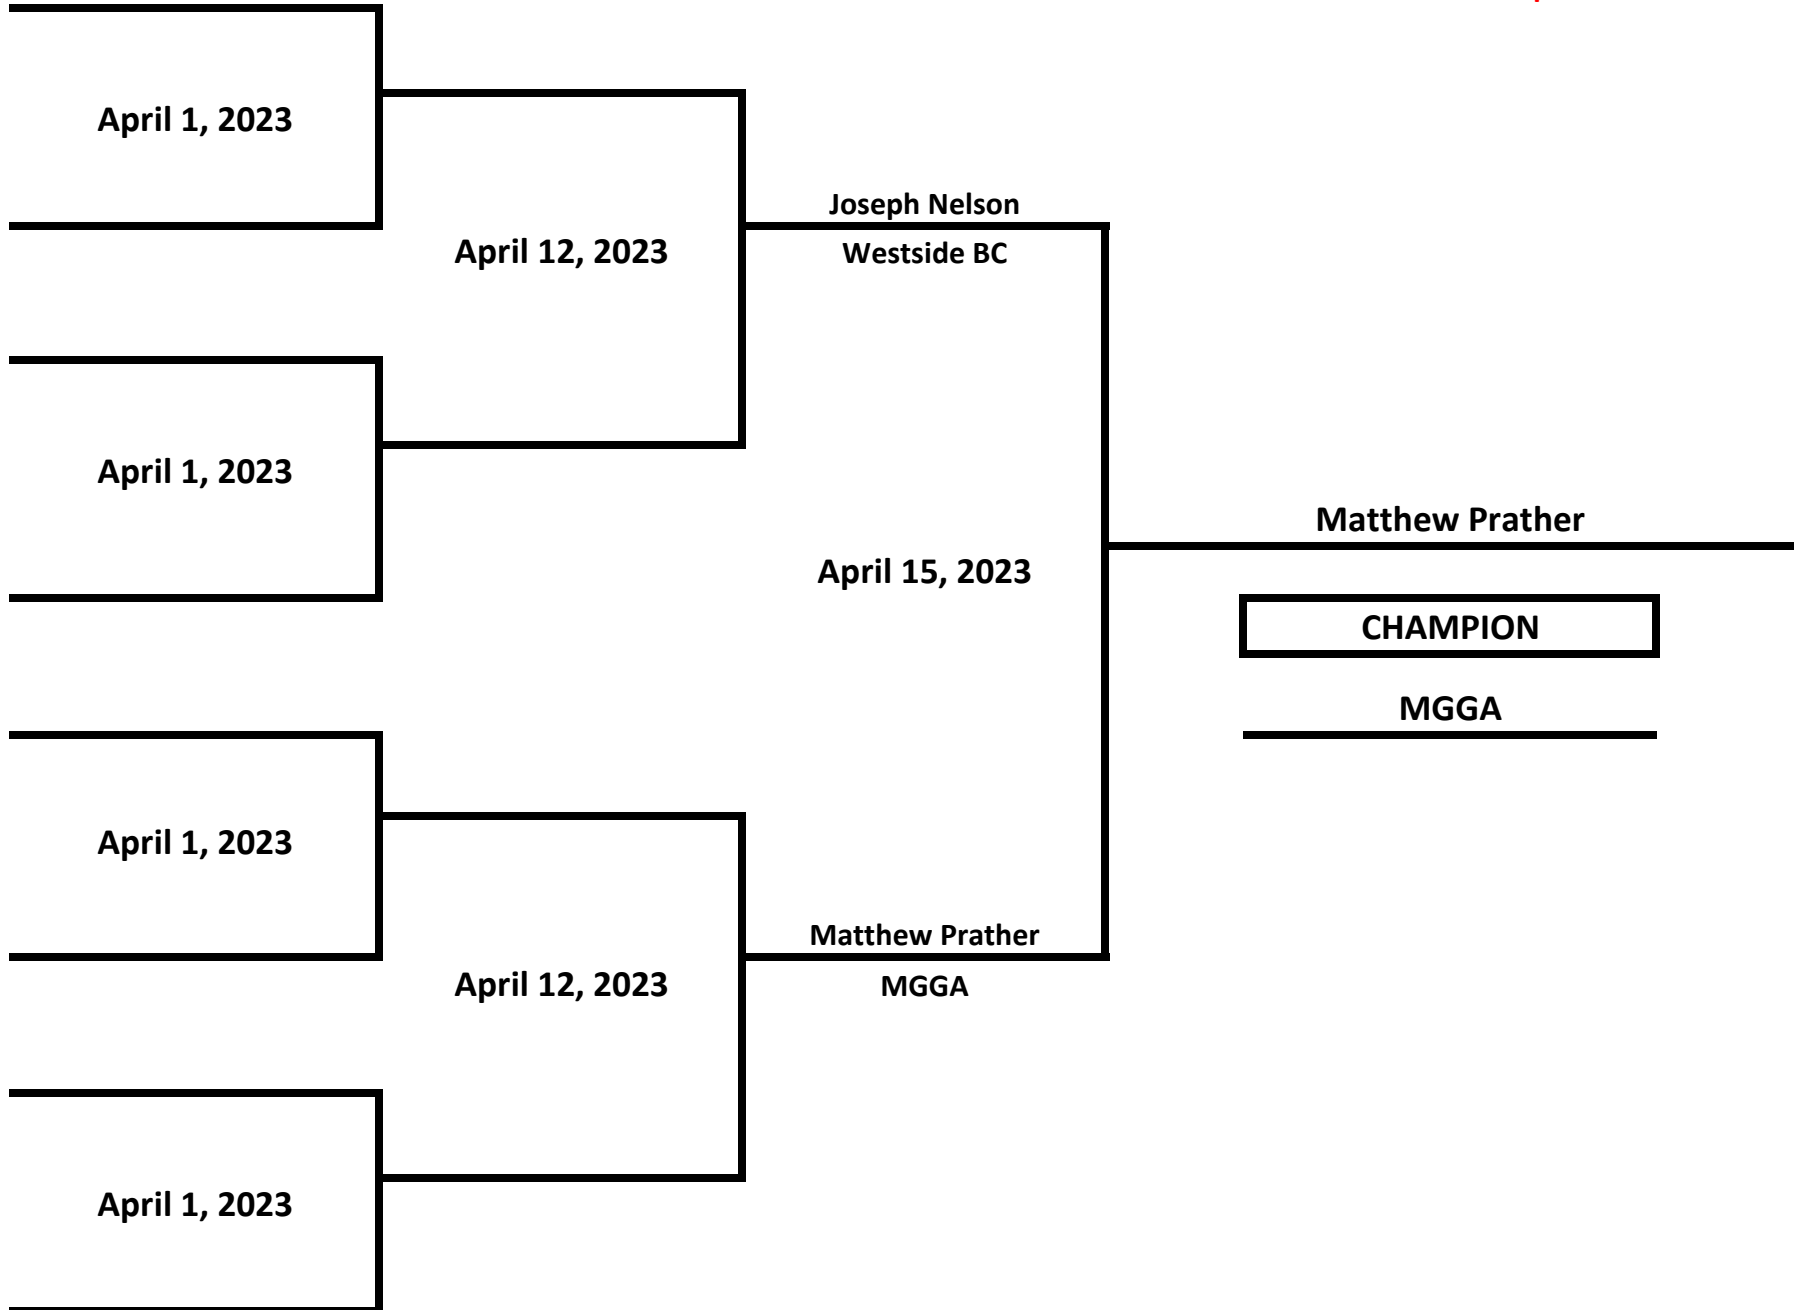

MICHIGAN GOLDEN GLOVES - WEST MICHIGAN TOURNAMENT

ELITE - OPEN - MALE

203 LBS

Updated 4 - 16 - 23

MICHIGAN GOLDEN GLOVES - WEST MICHIGAN TOURNAMENT

ELITE - OPEN - MALE

203+ LBS

Updated 4 - 16 - 23