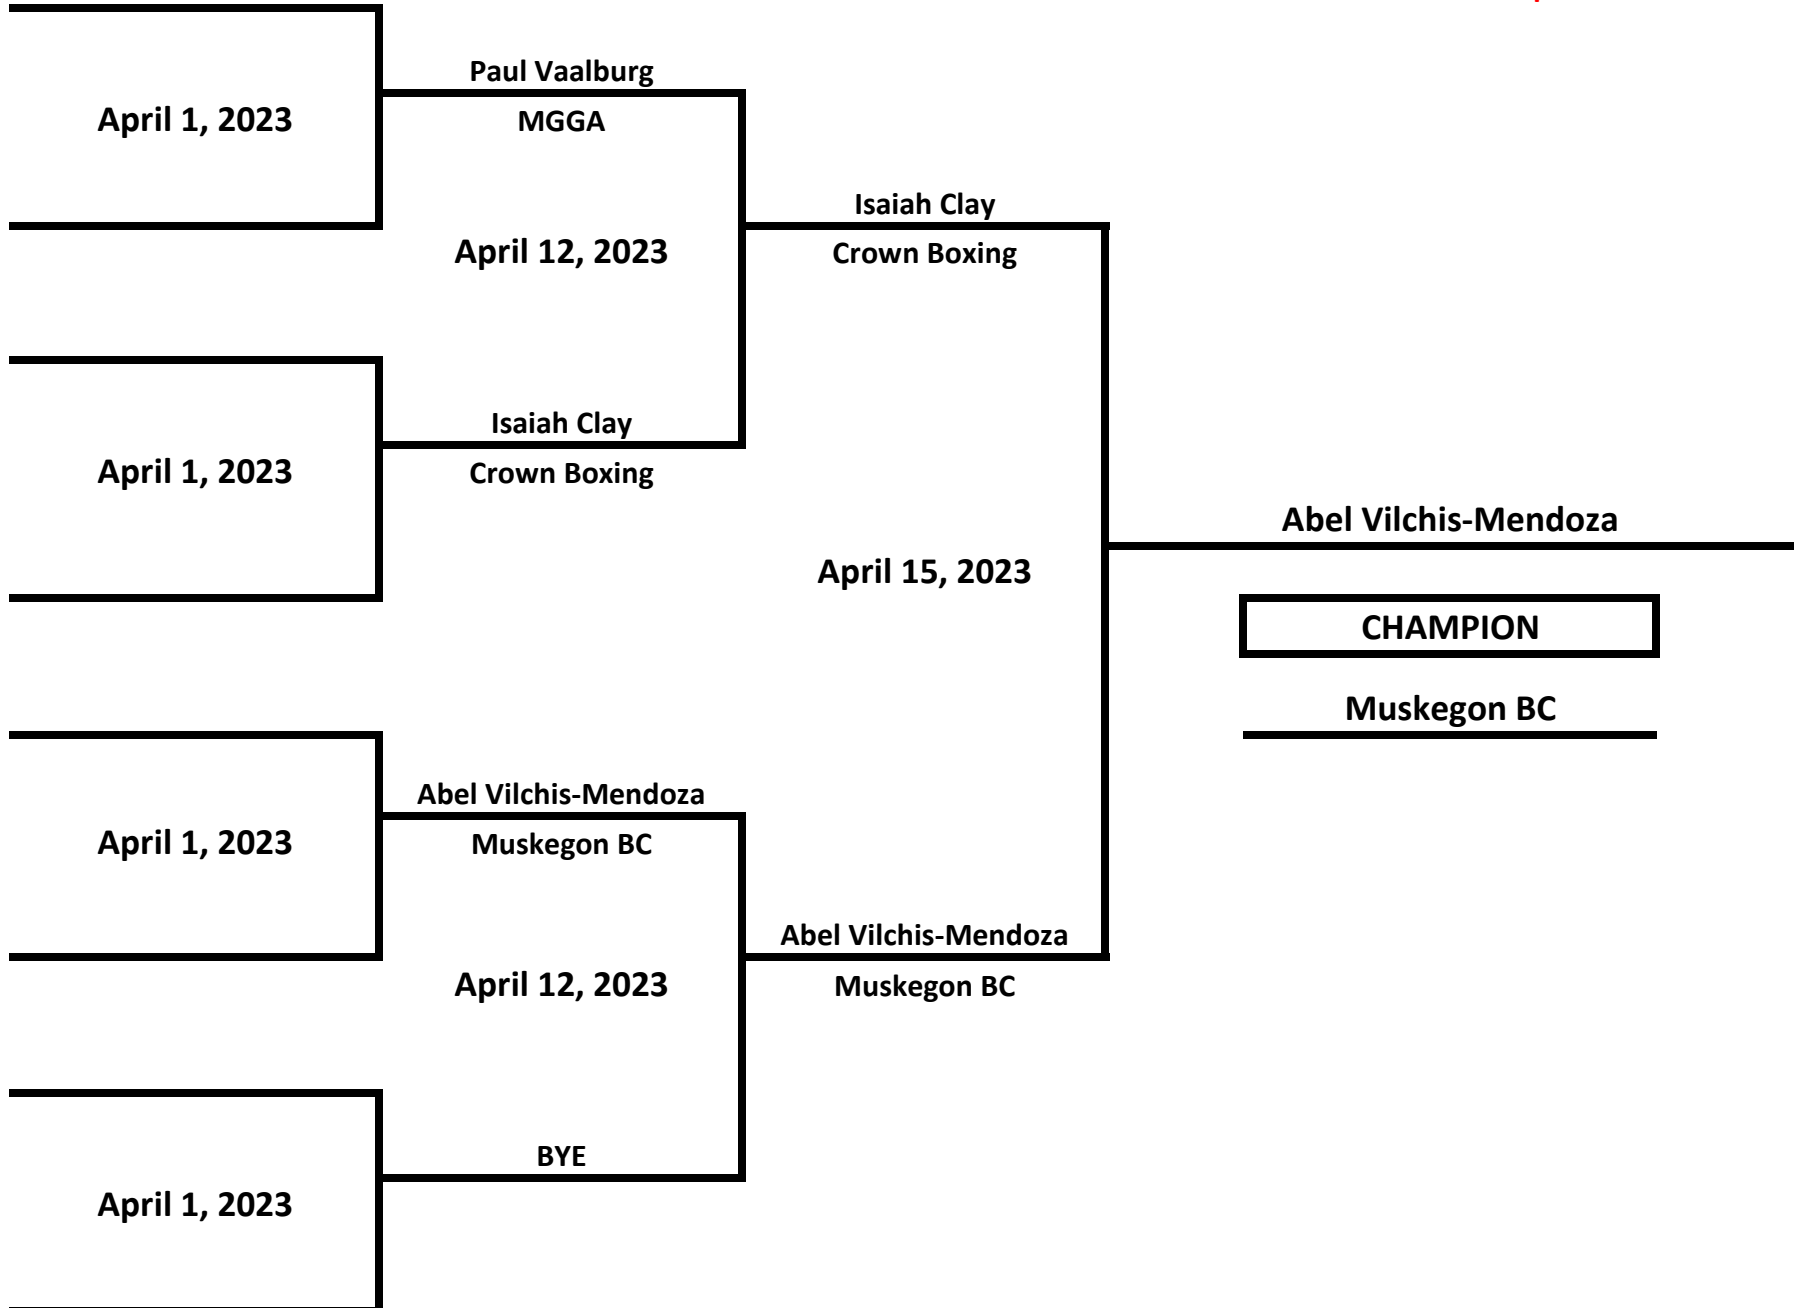

MICHIGAN GOLDEN GLOVES - WEST MICHIGAN TOURNAMENT

ELITE - NOVICE - MALE

165 LBS

Updated 4 - 16 - 23

MICHIGAN GOLDEN GLOVES - WEST MICHIGAN TOURNAMENT

ELITE - NOVICE - MALE

176 LBS

Updated 4 - 16 - 23