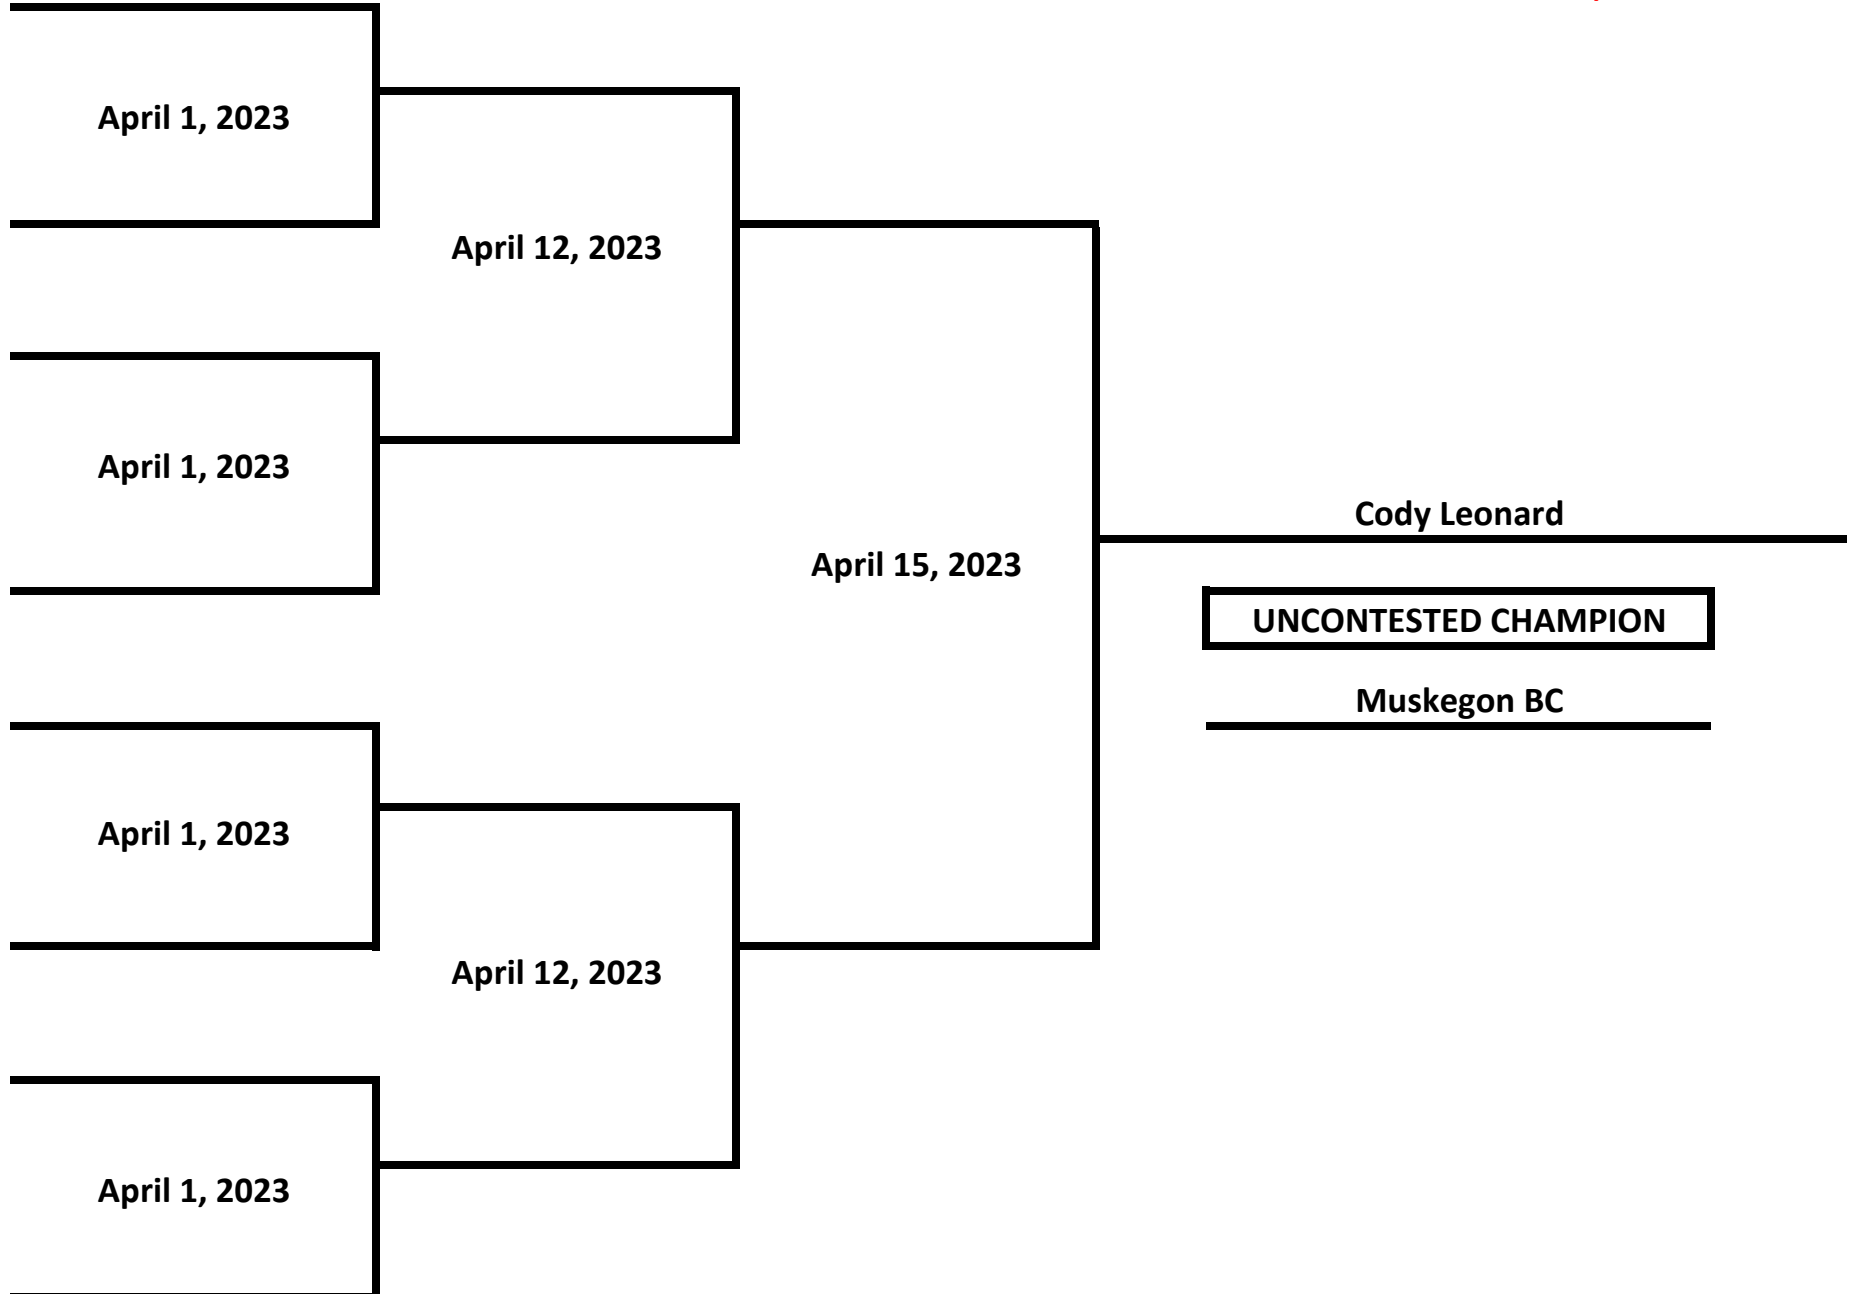

MICHIGAN GOLDEN GLOVES - WEST MICHIGAN TOURNAMENT

ELITE - NOVICE - MALE

203 LBS

Updated 4 - 16 - 23

MICHIGAN GOLDEN GLOVES - WEST MICHIGAN TOURNAMENT

ELITE - NOVICE - MALE

203+ LBS

Updated 4 - 16 - 23