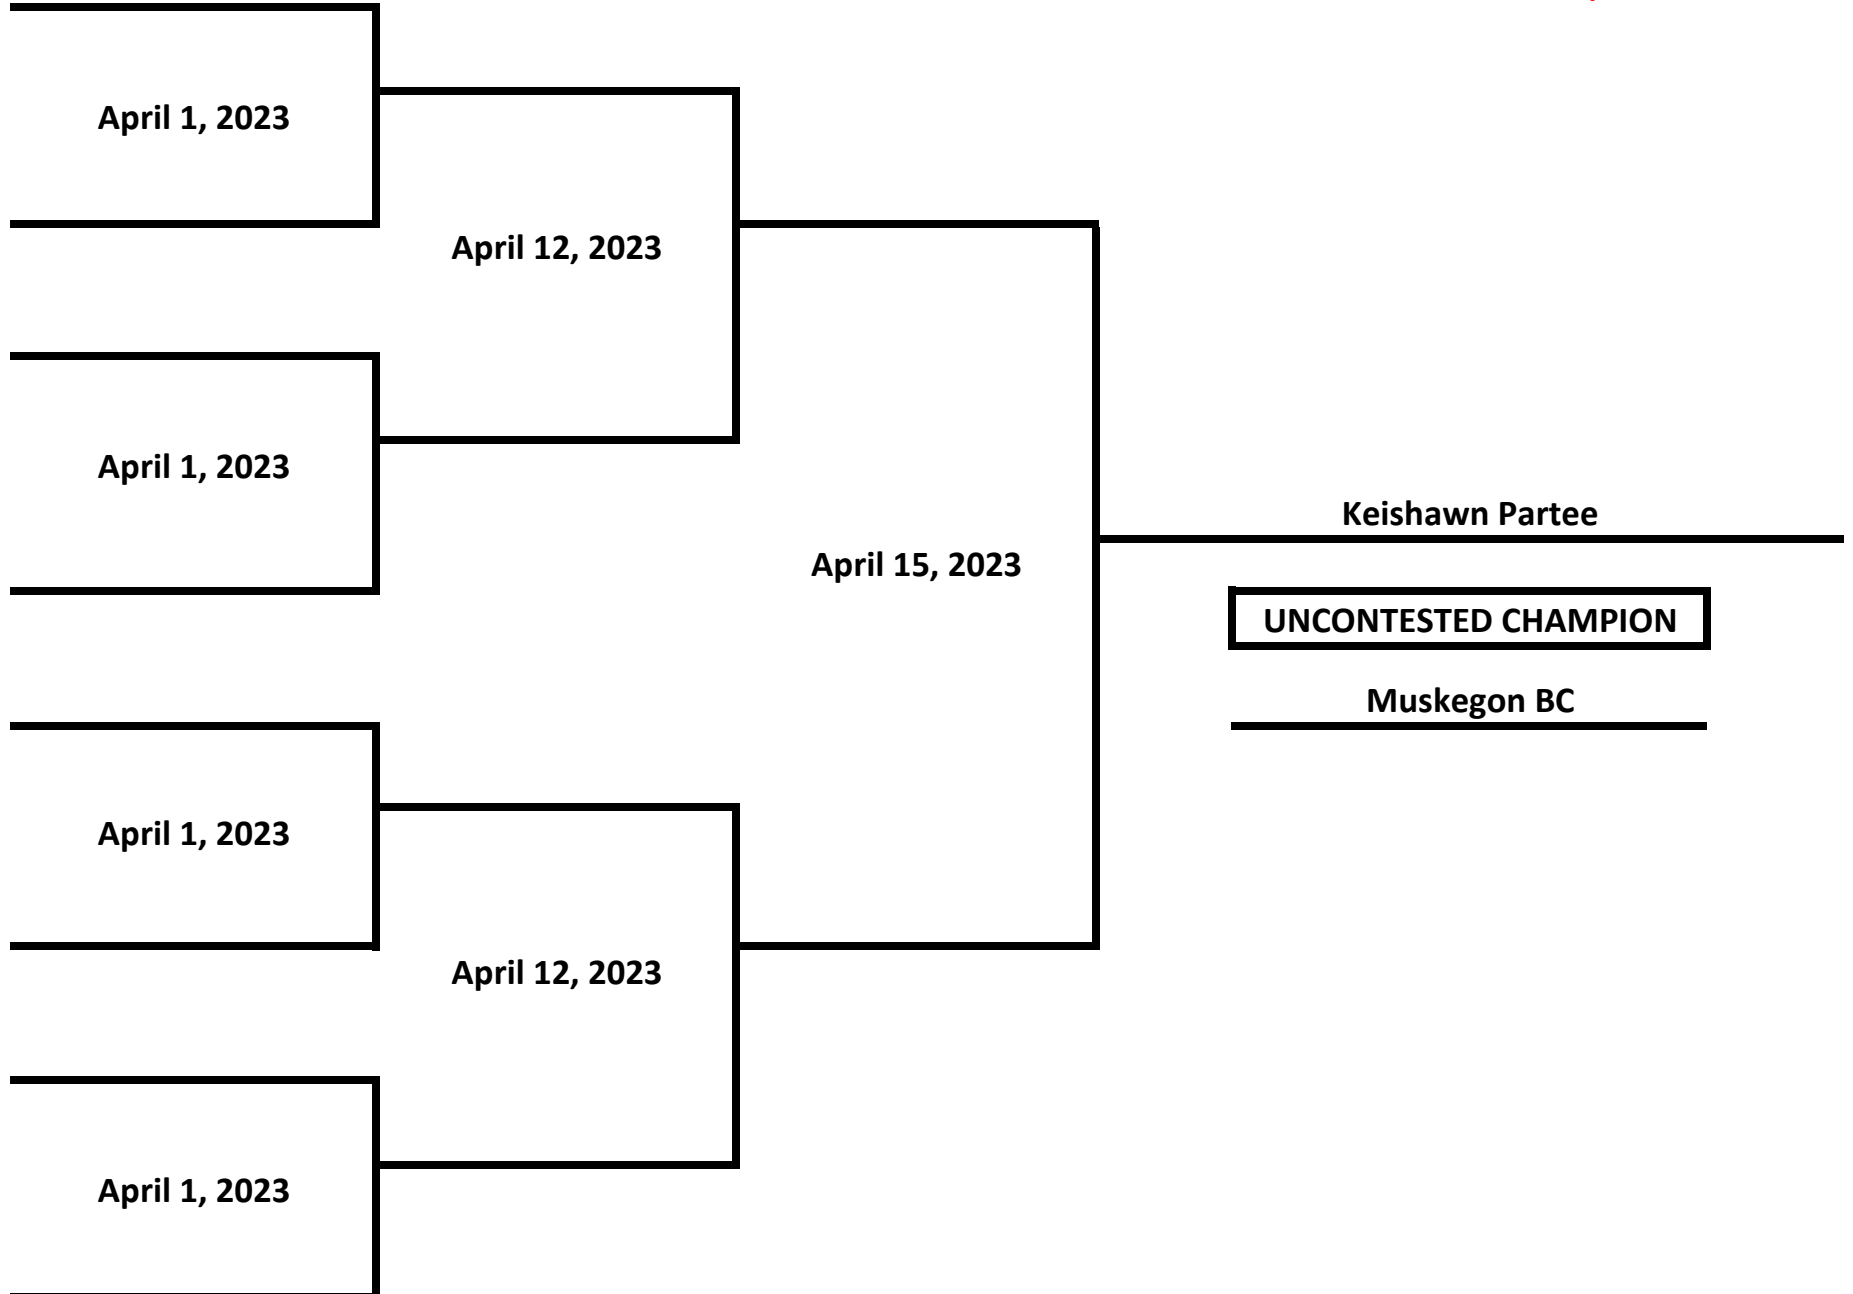

MICHIGAN GOLDEN GLOVES - WEST MICHIGAN TOURNAMENT

ELITE - OPEN - MALE

165 LBS

Updated 4 - 16 - 23

MICHIGAN GOLDEN GLOVES - WEST MICHIGAN TOURNAMENT

ELITE - OPEN - MALE

176 LBS

Updated 4 - 16 - 23