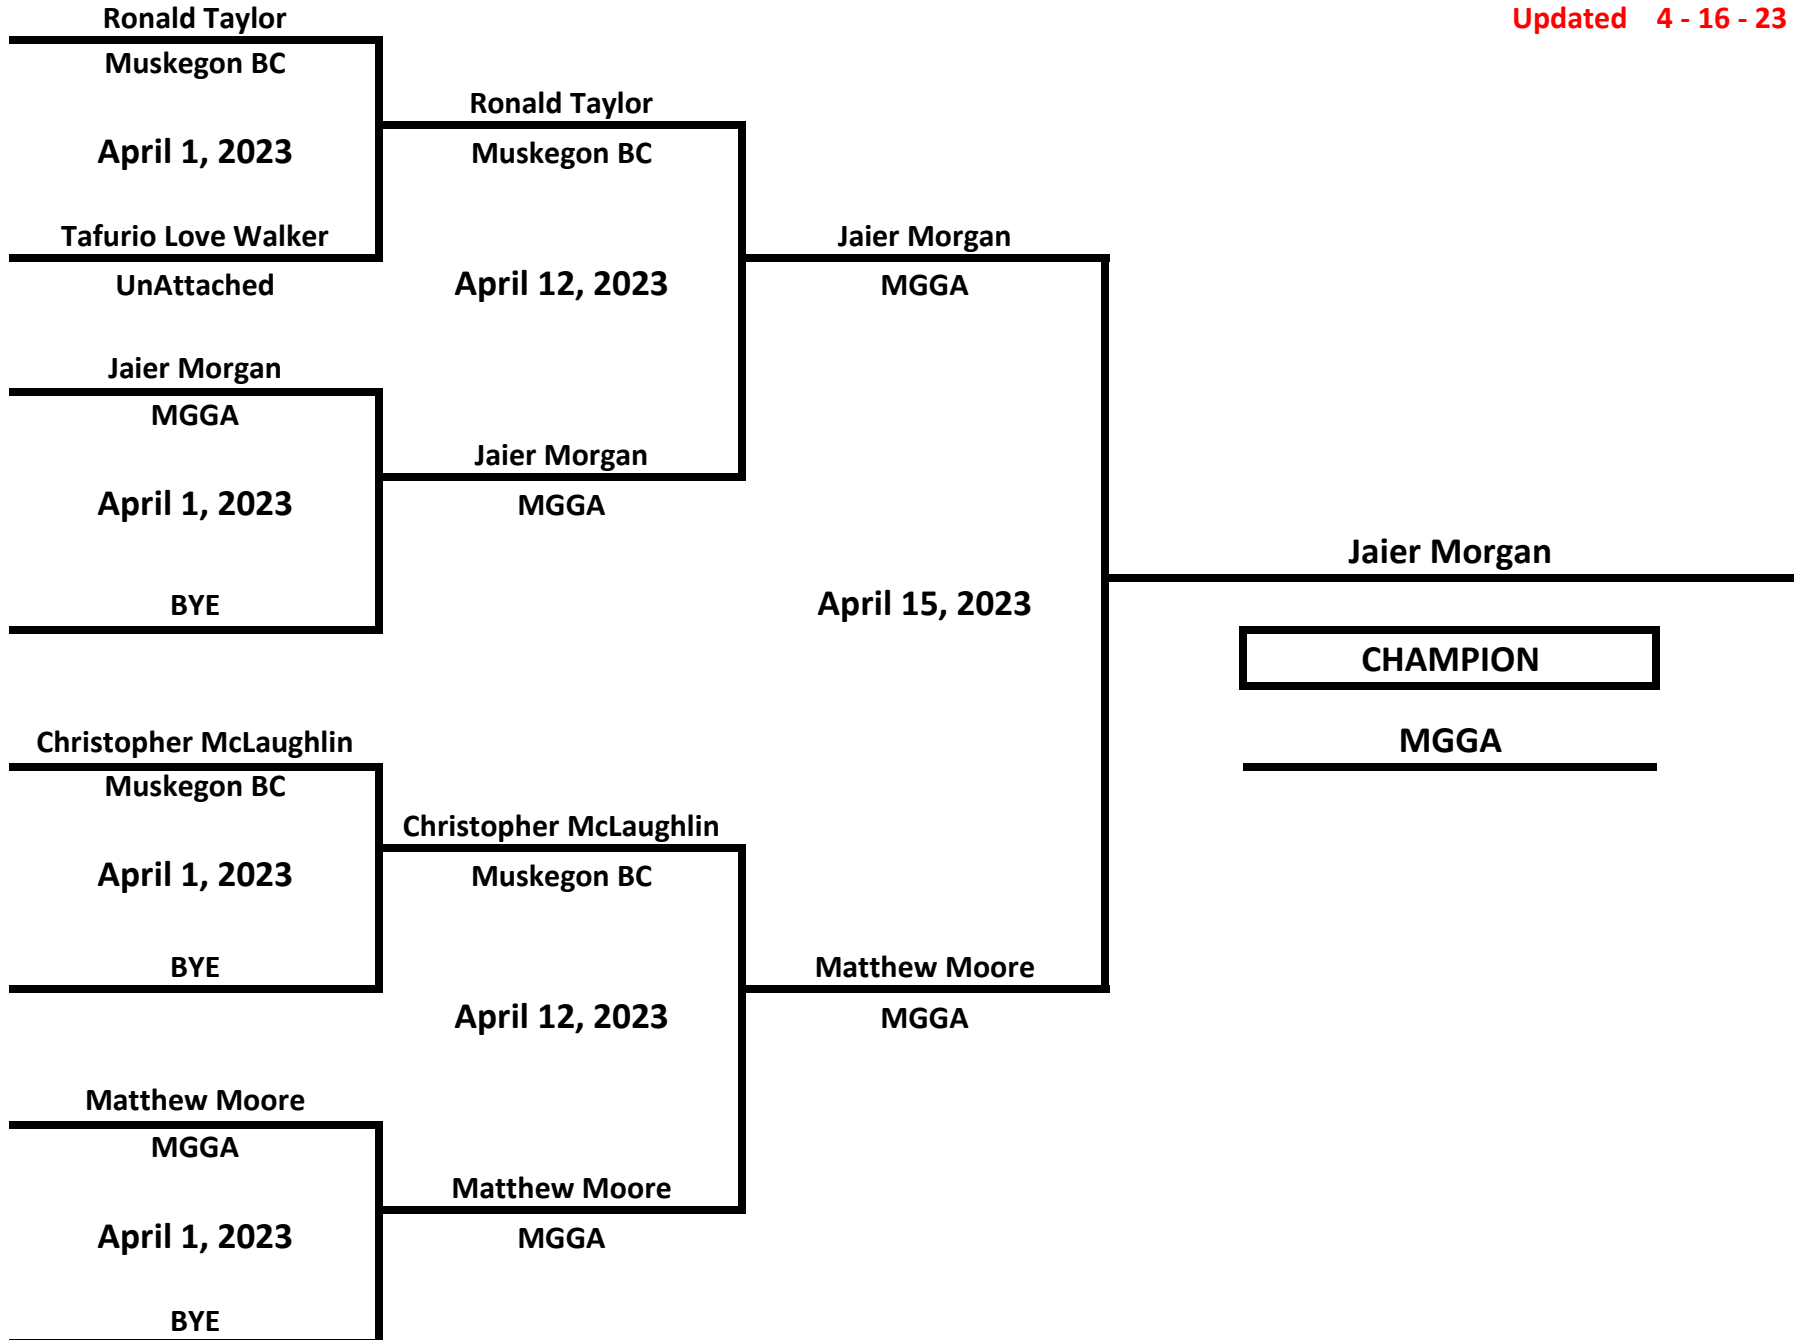

MICHIGAN GOLDEN GLOVES - WEST MICHIGAN TOURNAMENT

ELITE - NOVICE - MALE

165 LBS

Updated 4 - 16 - 23