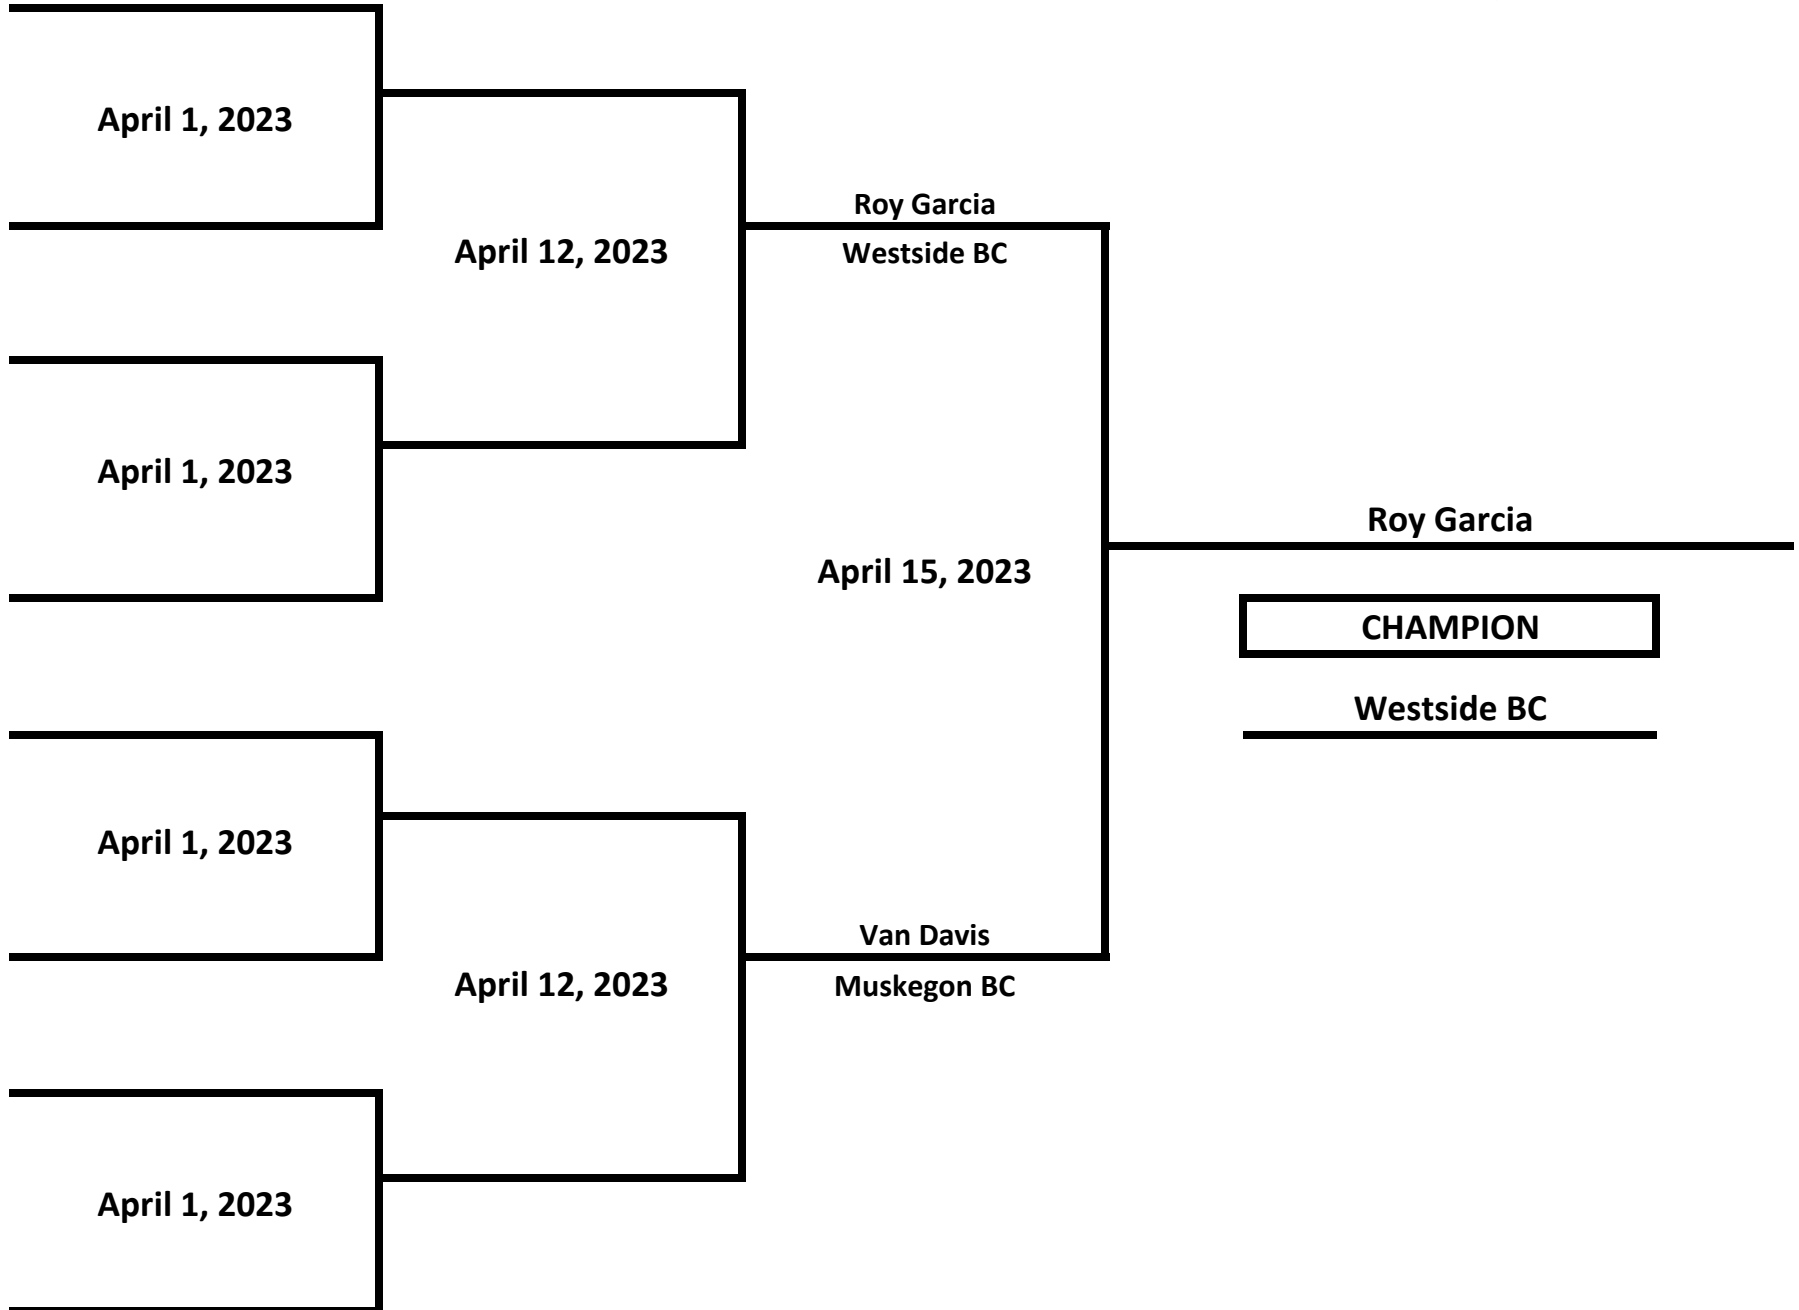

MICHIGAN GOLDEN GLOVES - WEST MICHIGAN TOURNAMENT

ELITE - NOVICE - MALE

112 LBS

Updated 4 - 16 - 23

MICHIGAN GOLDEN GLOVES - WEST MICHIGAN TOURNAMENT

ELITE - NOVICE - MALE

125 LBS

Updated 4 - 16 - 23