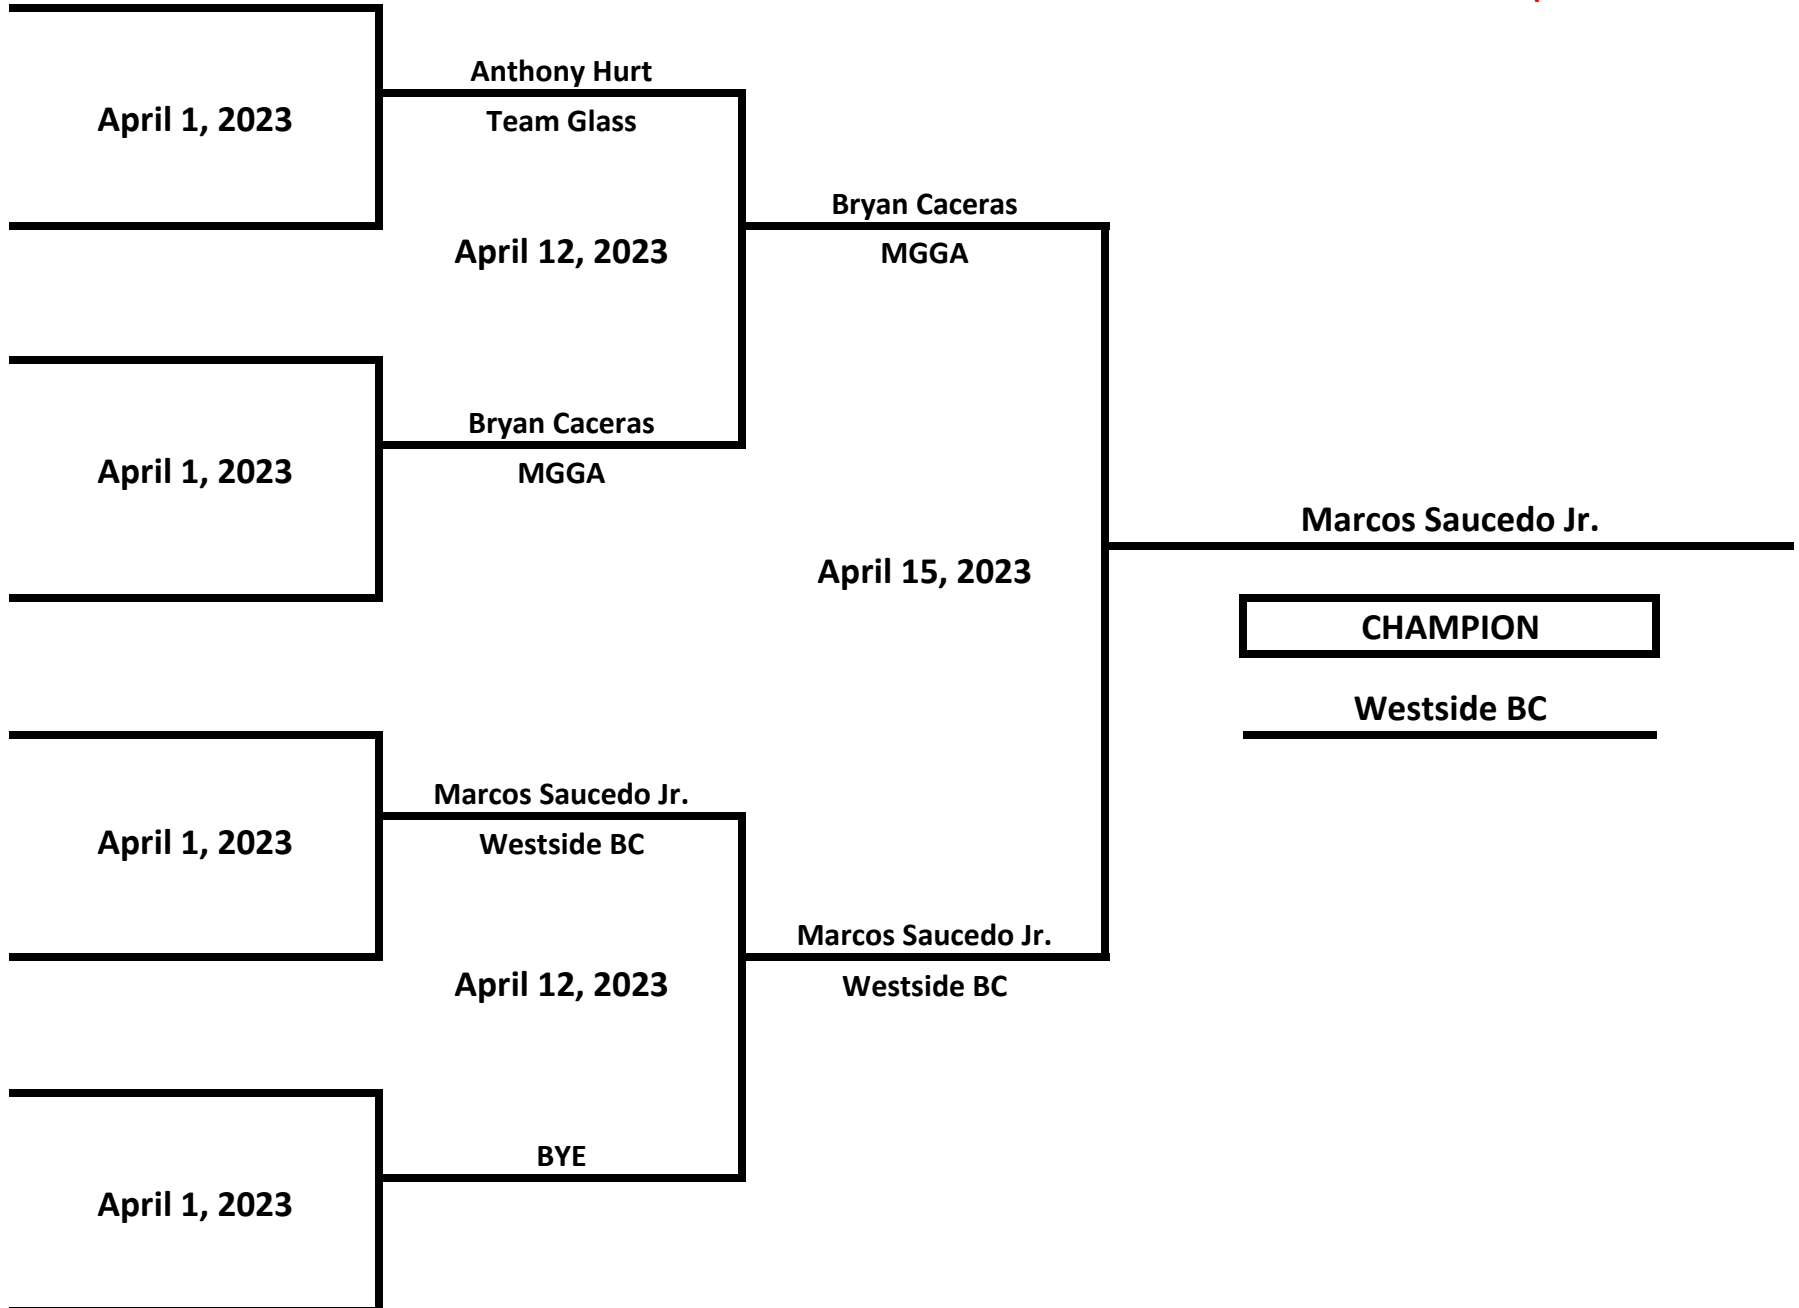

MICHIGAN GOLDEN GLOVES - WEST MICHIGAN TOURNAMENT

ELITE - OPEN - MALE

132 LBS

Updated 4 - 16 - 23

MICHIGAN GOLDEN GLOVES - WEST MICHIGAN TOURNAMENT

ELITE - OPEN - MALE

139 LBS

Updated 4 - 16 - 23