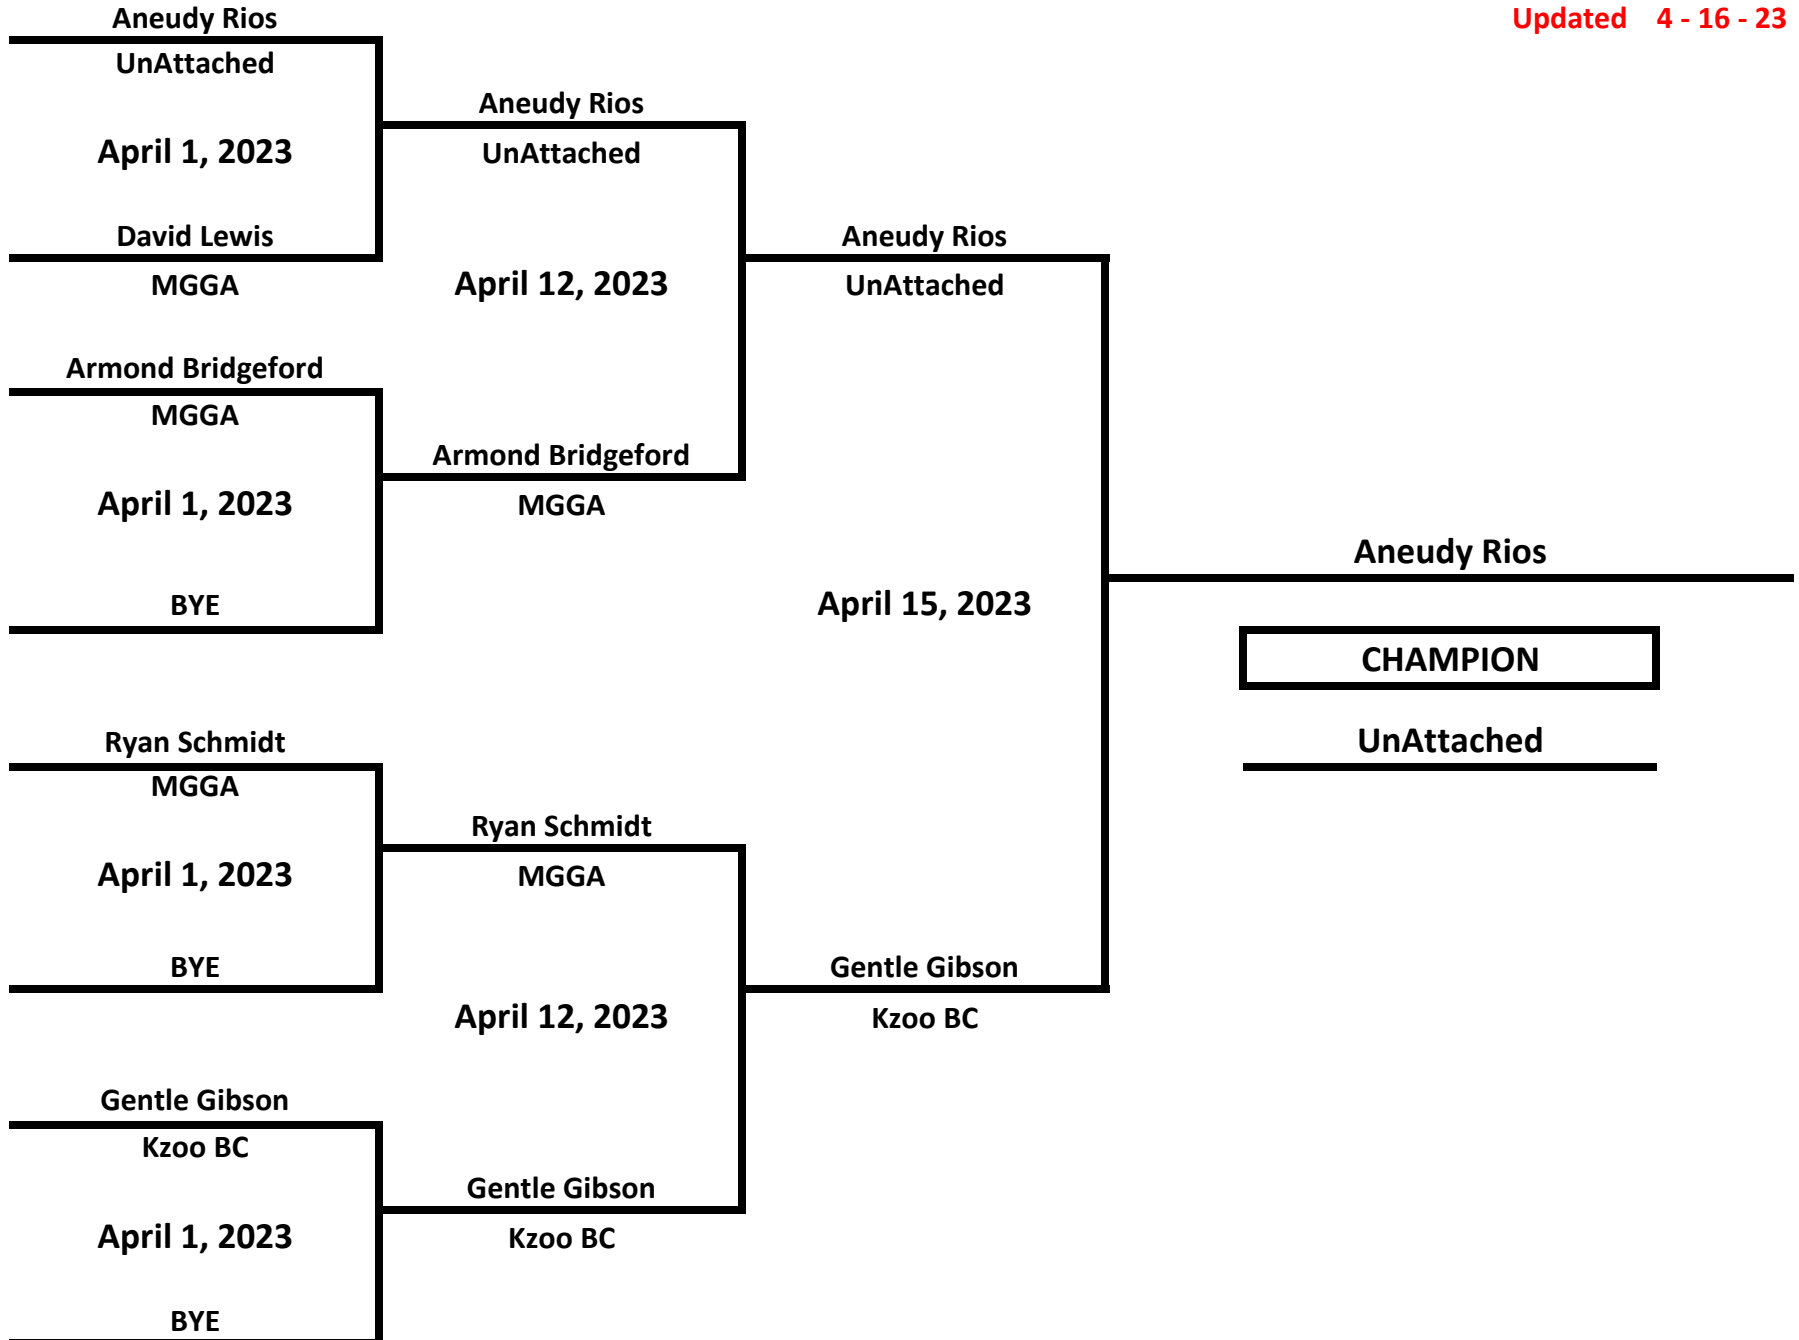

MICHIGAN GOLDEN GLOVES - WEST MICHIGAN TOURNAMENT

ELITE - OPEN - MALE

132 LBS

Updated 4 - 16 - 23