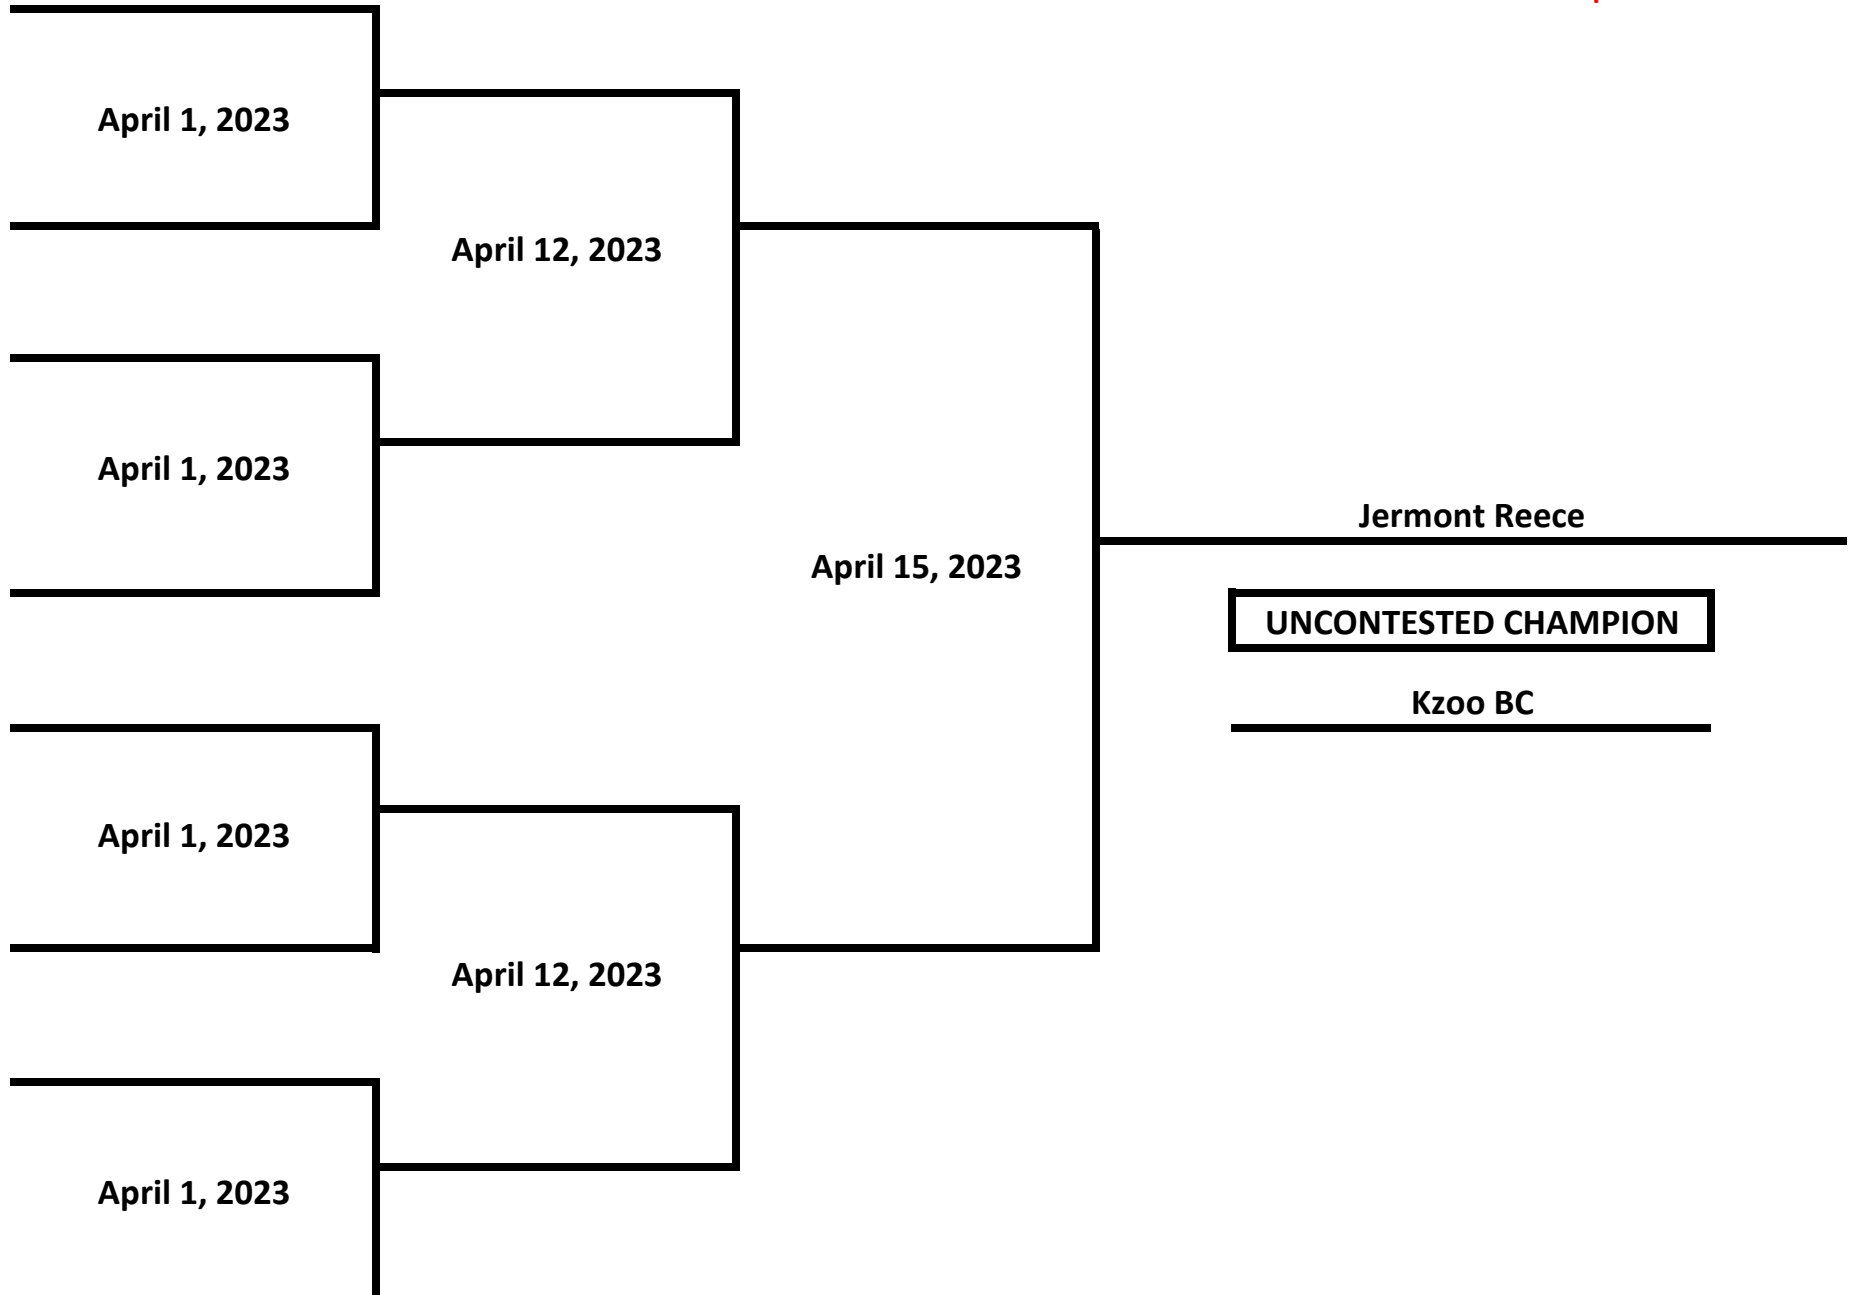

MICHIGAN GOLDEN GLOVES - WEST MICHIGAN TOURNAMENT

ELITE - OPEN - MALE

147 LBS

Updated 4 - 16 - 23

MICHIGAN GOLDEN GLOVES - WEST MICHIGAN TOURNAMENT

ELITE - OPEN - MALE

156 LBS

Updated 4 - 16 - 23