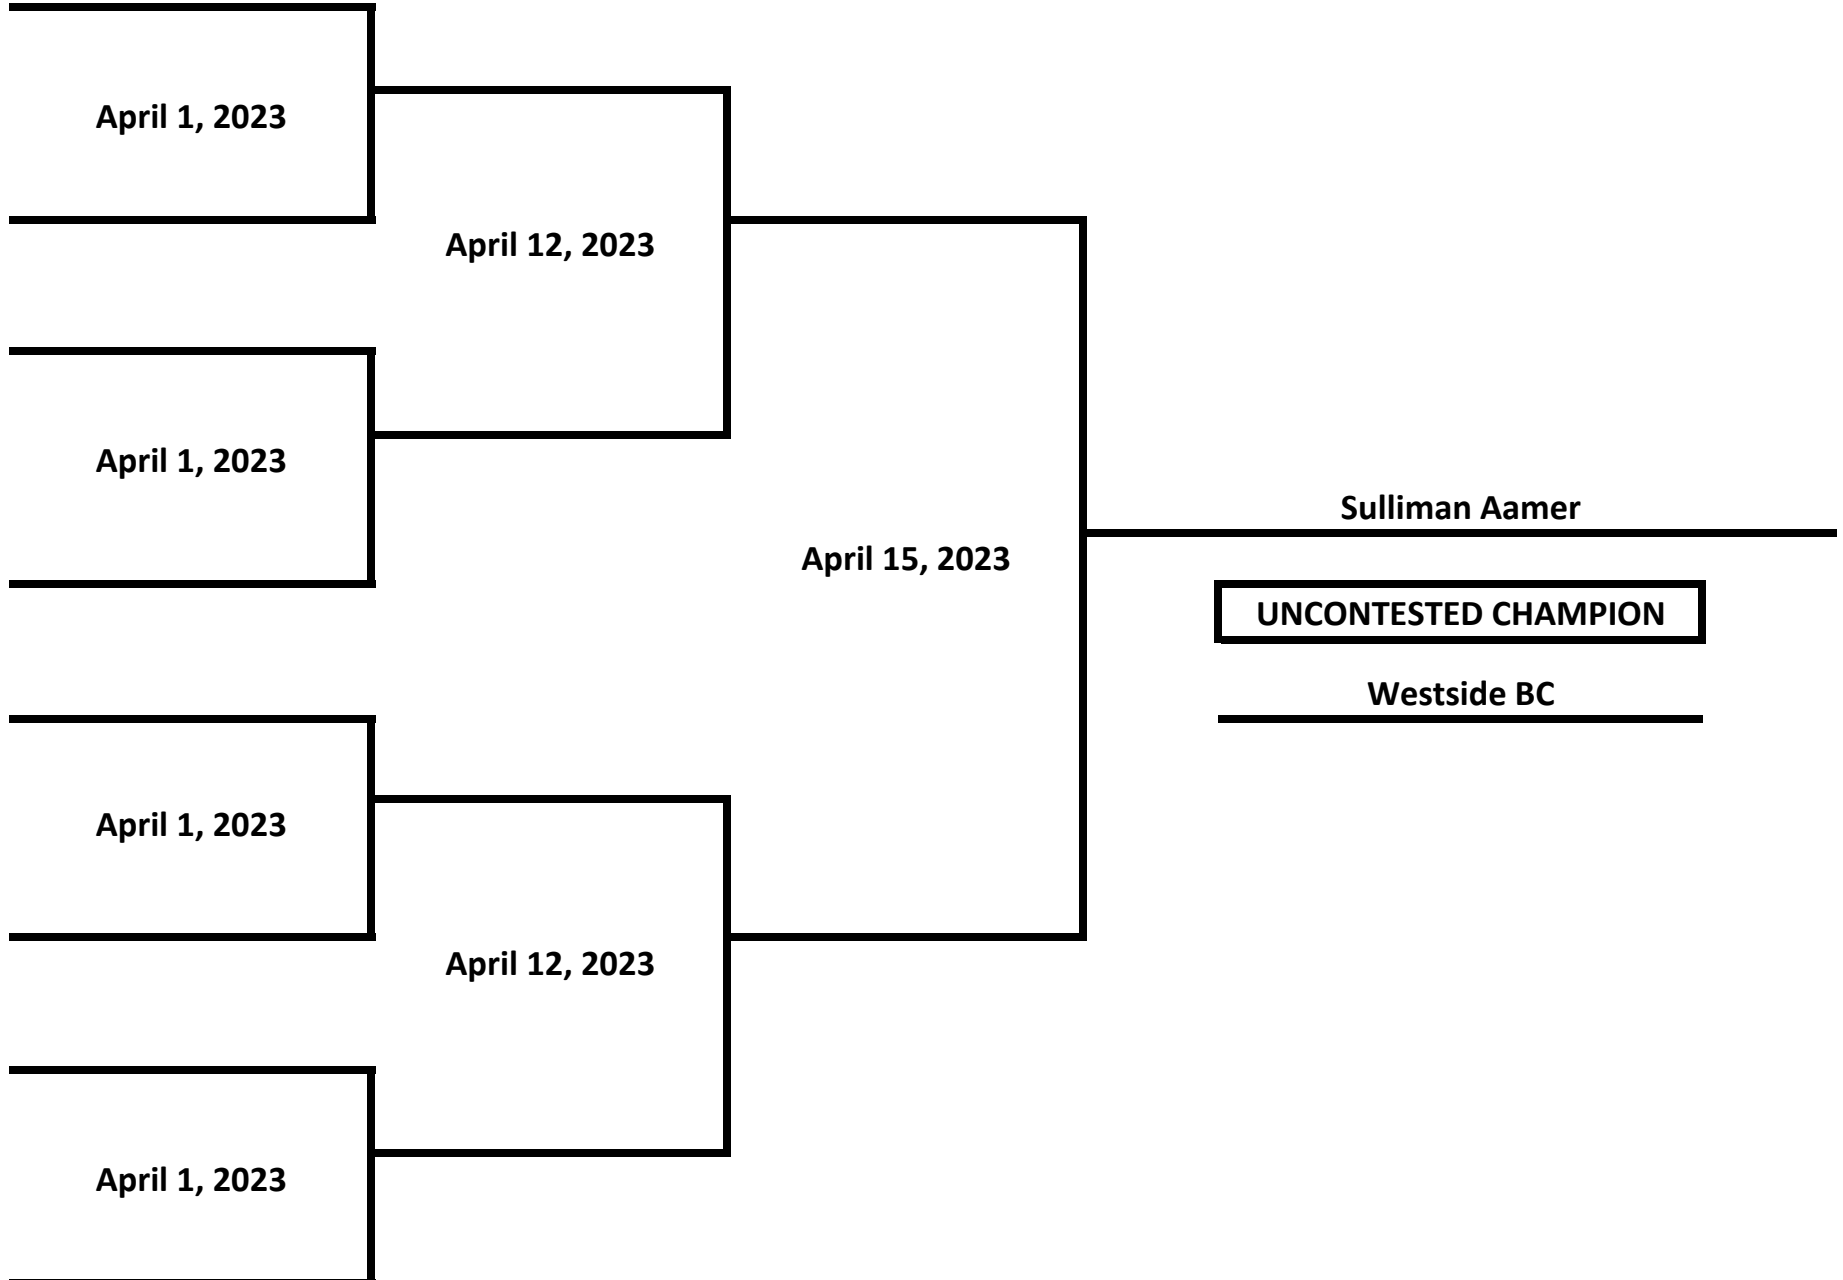

MICHIGAN GOLDEN GLOVES - WEST MICHIGAN TOURNAMENT

ELITE - NOVICE - MALE

112 LBS

Updated 4 - 16 - 23

MICHIGAN GOLDEN GLOVES - WEST MICHIGAN TOURNAMENT

ELITE - NOVICE - MALE

125 LBS

Updated 4 - 16 - 23