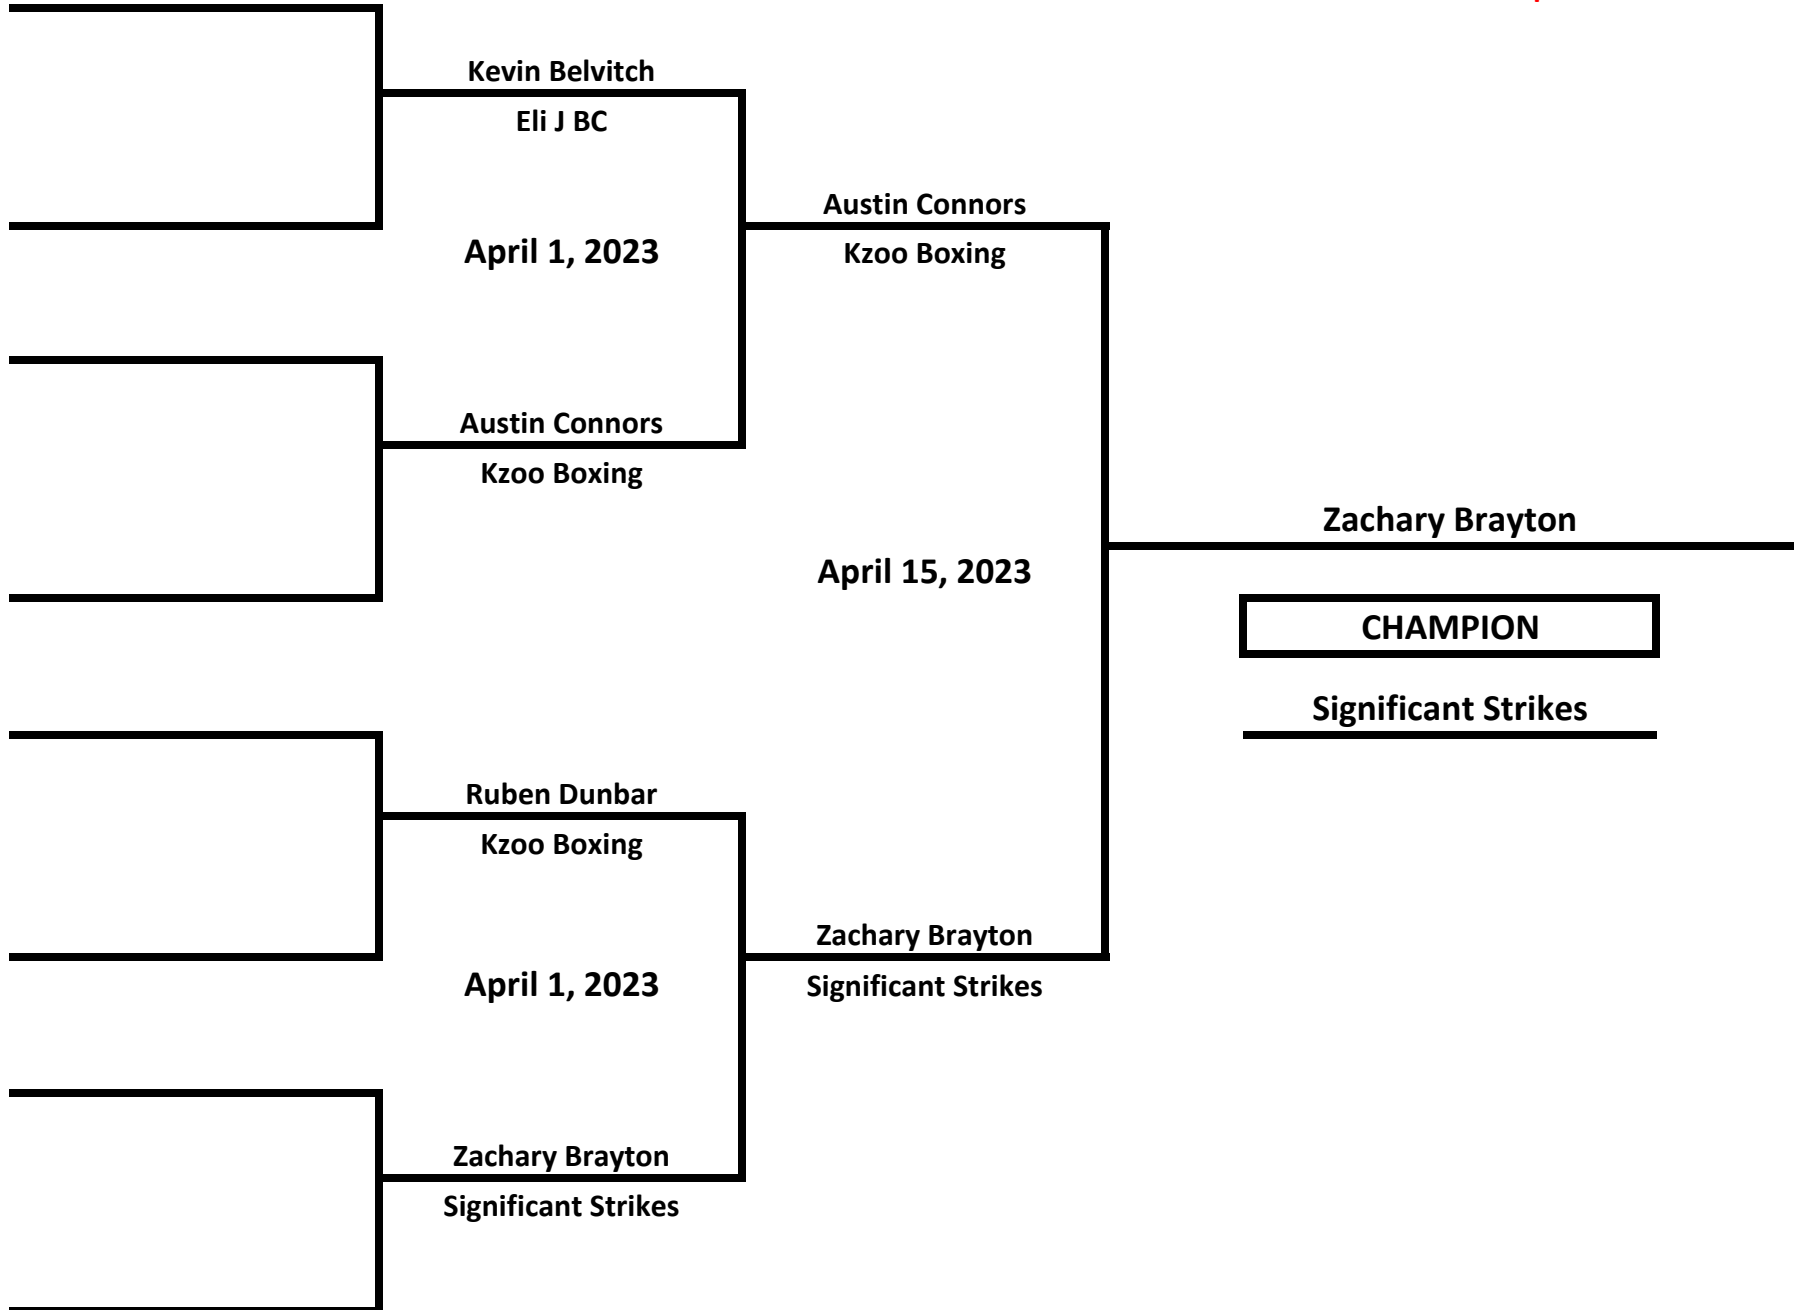

MICHIGAN GOLDEN GLOVES - WEST MICHIGAN TOURNAMENT

ELITE - NOVICE - MALE

203 LBS

Updated 4 - 16 - 23