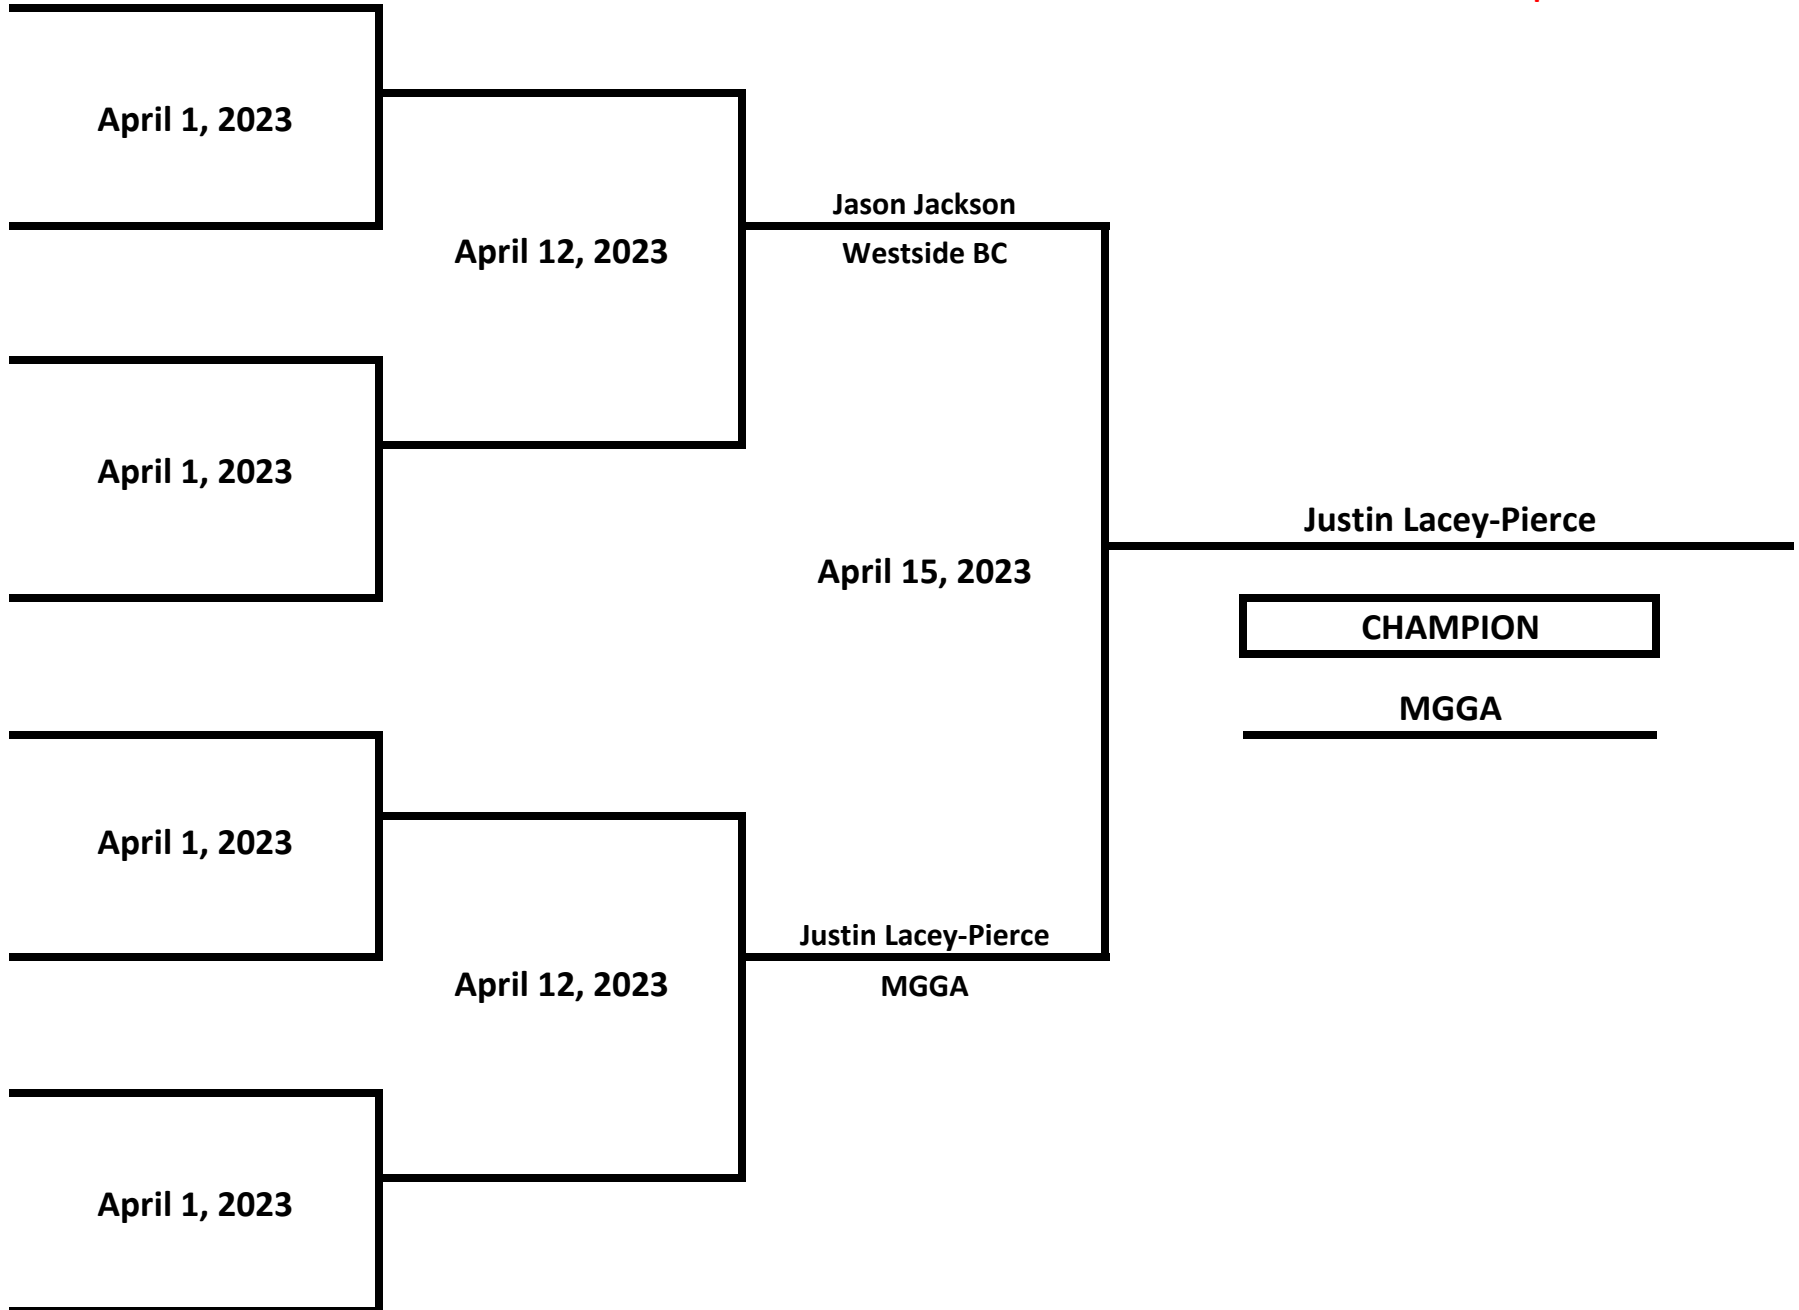

MICHIGAN GOLDEN GLOVES - WEST MICHIGAN TOURNAMENT

ELITE - OPEN - MALE

165 LBS

Updated 4 - 16 - 23