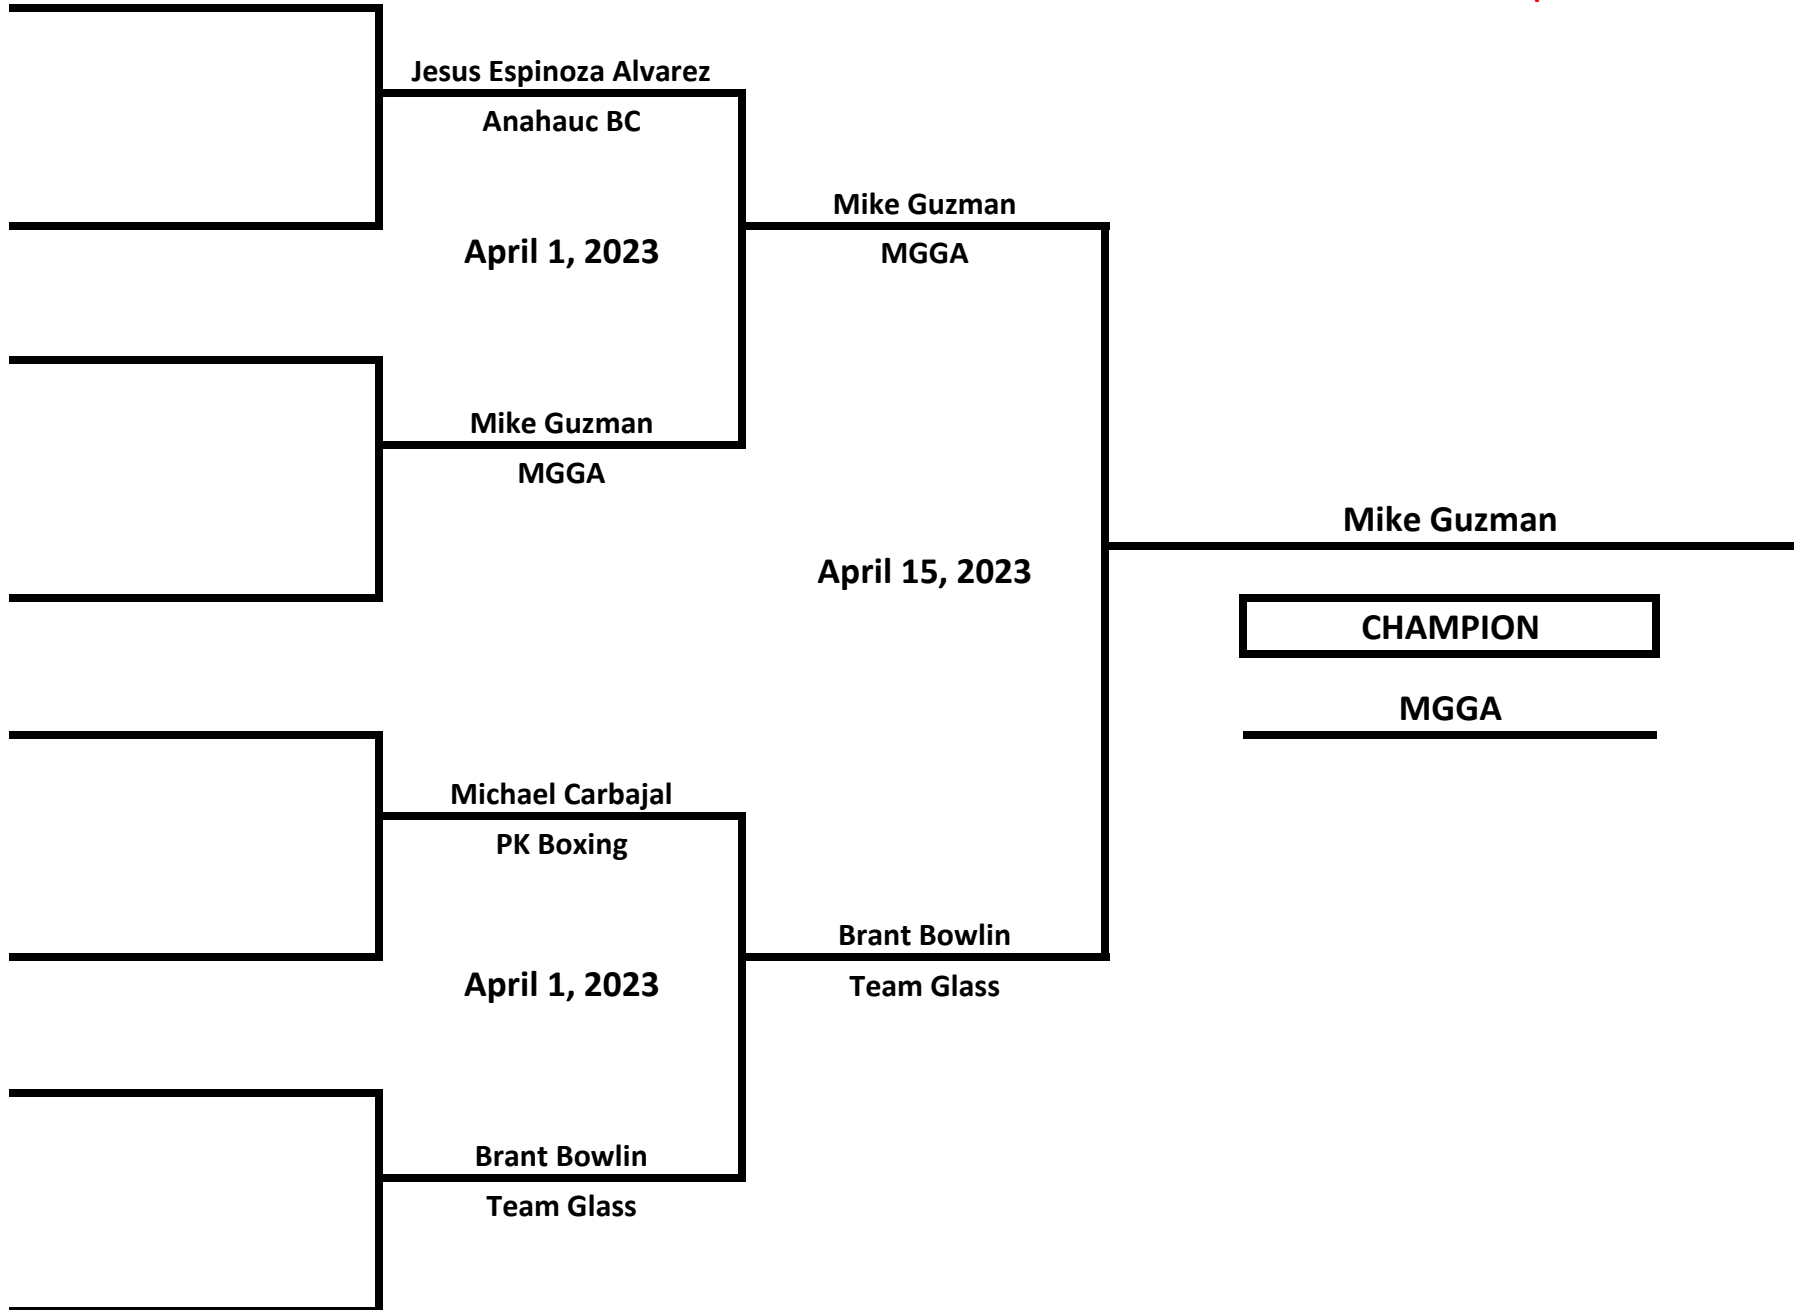

MICHIGAN GOLDEN GLOVES - WEST MICHIGAN TOURNAMENT

ELITE - NOVICE - MALE

132 LBS

Updated 4 - 16 - 23

MICHIGAN GOLDEN GLOVES - WEST MICHIGAN TOURNAMENT

ELITE - NOVICE - MALE

139 LBS

Updated 4 - 16 - 23