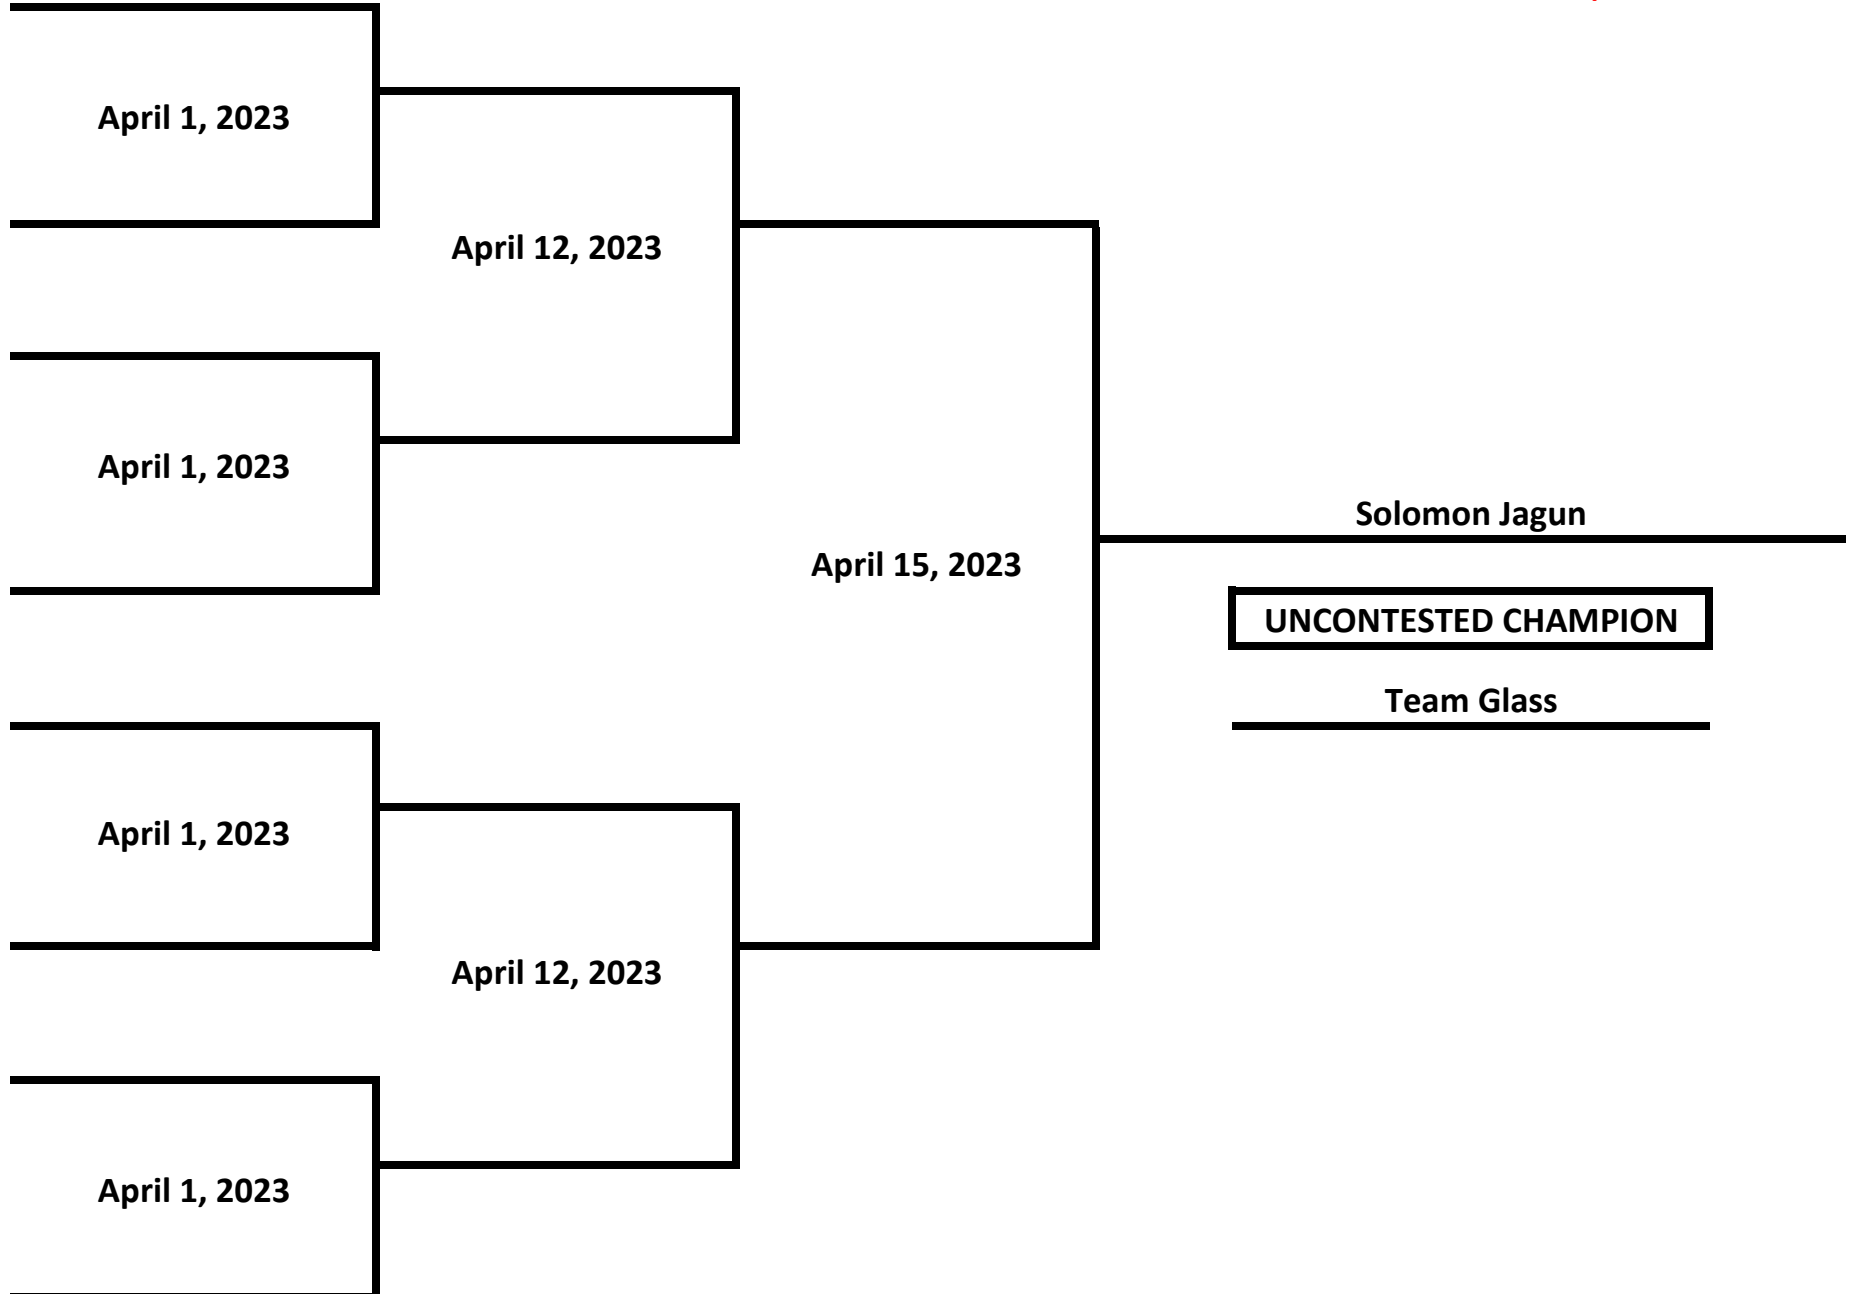

MICHIGAN GOLDEN GLOVES - WEST MICHIGAN TOURNAMENT

ELITE - OPEN - MALE

203 LBS

Updated 4 - 16 - 23