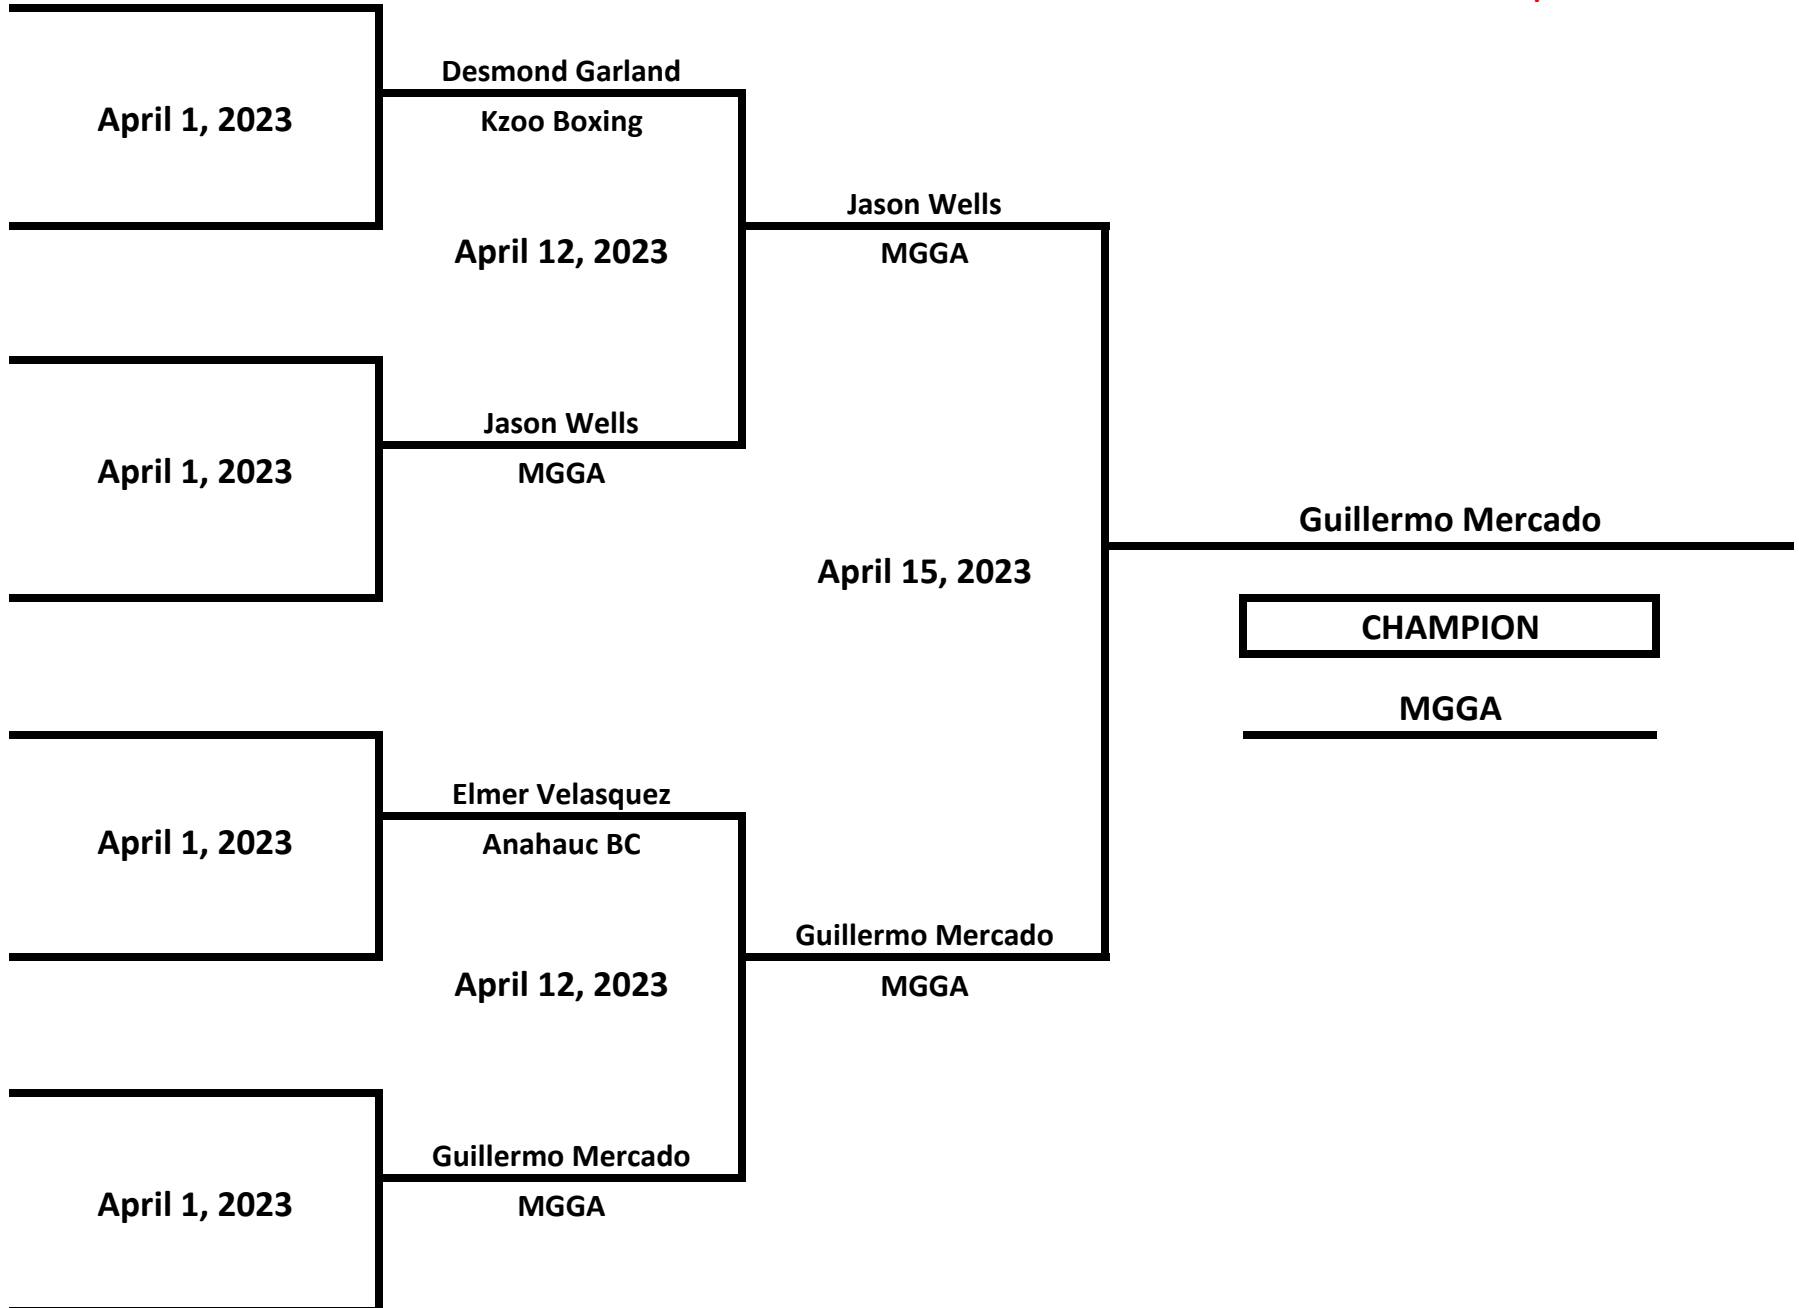

MICHIGAN GOLDEN GLOVES - WEST MICHIGAN TOURNAMENT

ELITE - OPEN - MALE

112 LBS

Updated 4 - 16 - 23

MICHIGAN GOLDEN GLOVES - WEST MICHIGAN TOURNAMENT

ELITE - OPEN - MALE

125 LBS

Updated 4 - 16 - 23