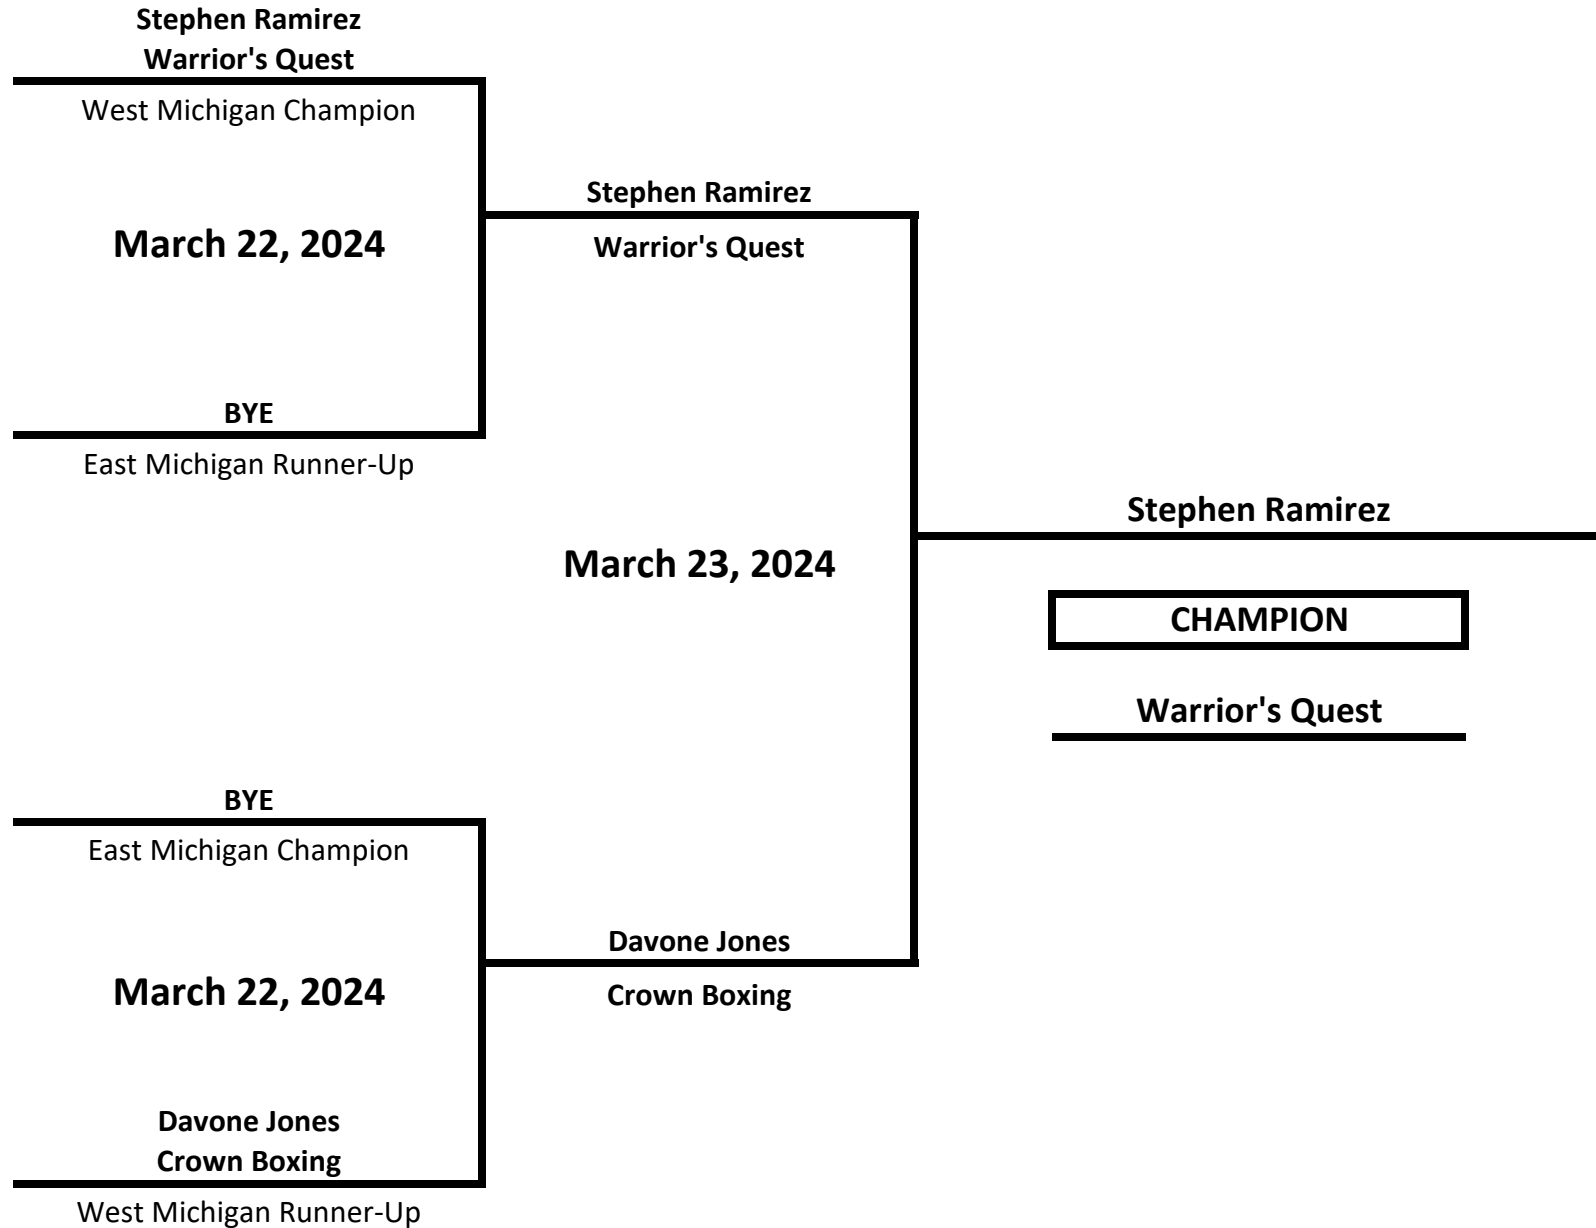

2024 MICHIGAN GOLDEN GLOVES STATE CHAMPIONSHIPS

CLASS: ELITE - NOVICE - MALE

WEIGHT: 132 LBS