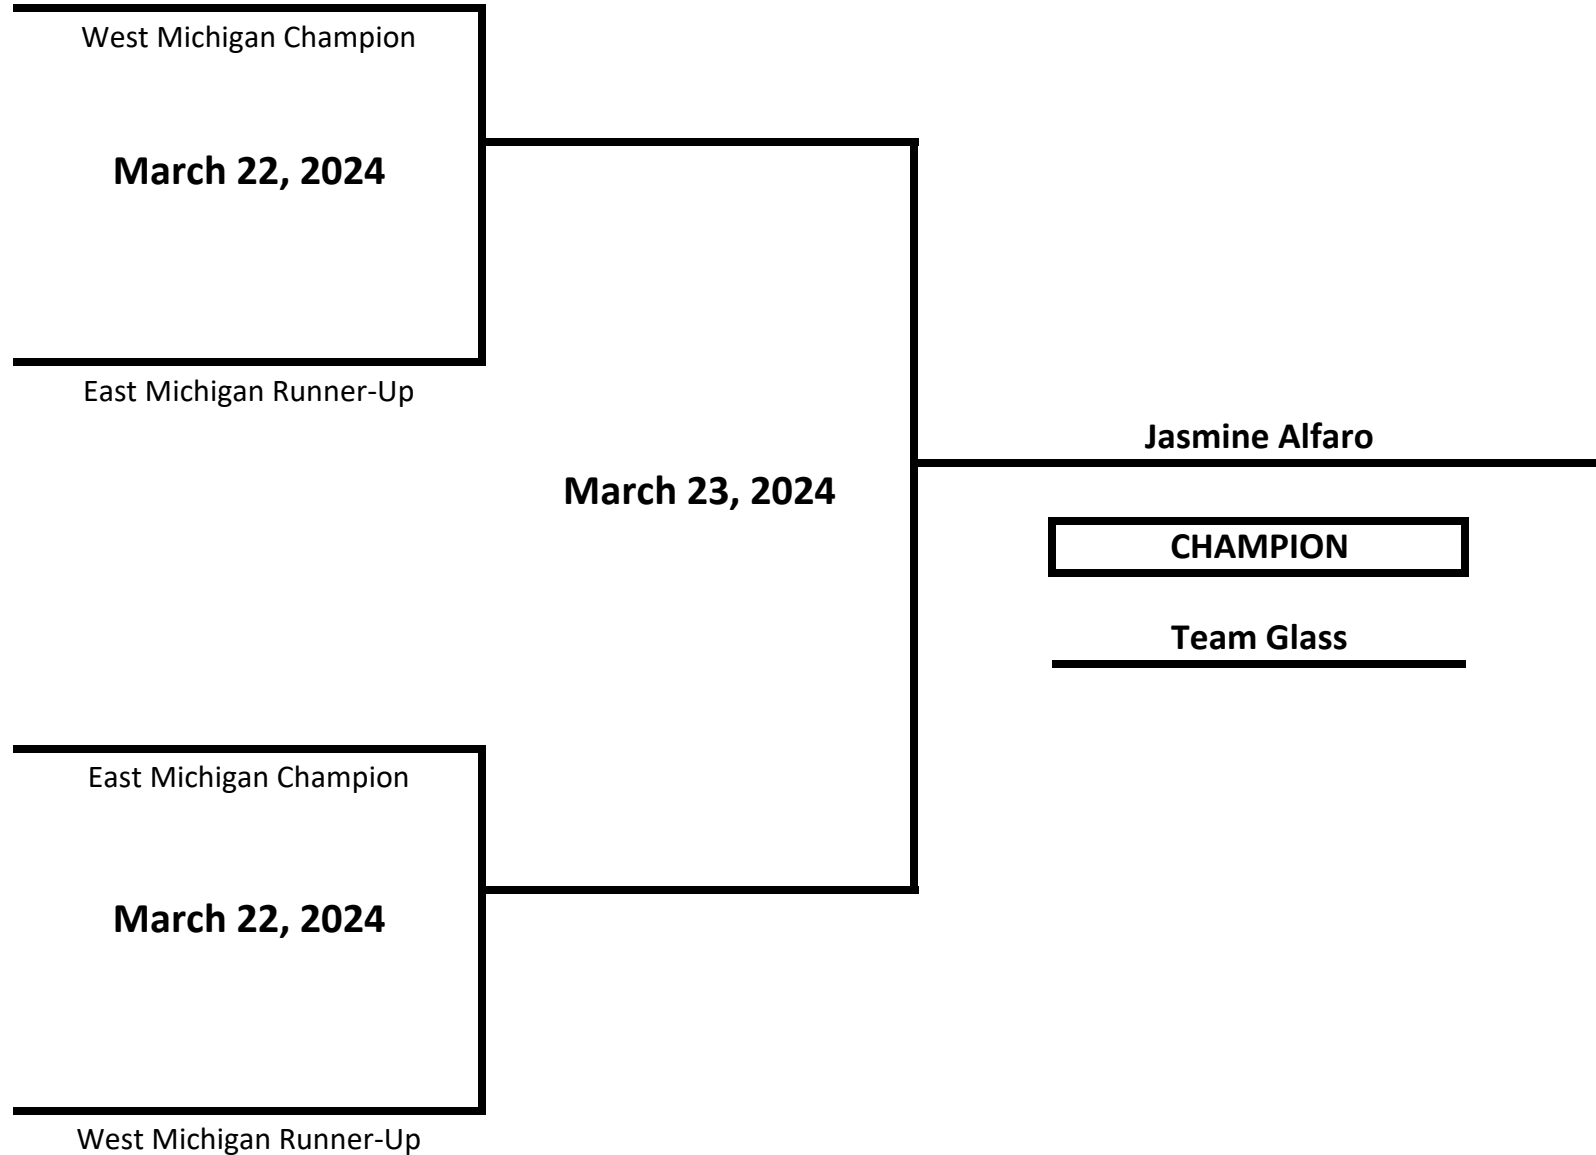

2024 MICHIGAN GOLDEN GLOVES STATE CHAMPIONSHIPS

CLASS: ELITE - NOVICE - FEMALE

WEIGHT: 125 LBS

2024 MICHIGAN GOLDEN GLOVES STATE CHAMPIONSHIPS

CLASS: ELITE - NOVICE - FEMALE

WEIGHT: 132 LBS

2024 MICHIGAN GOLDEN GLOVES STATE CHAMPIONSHIPS