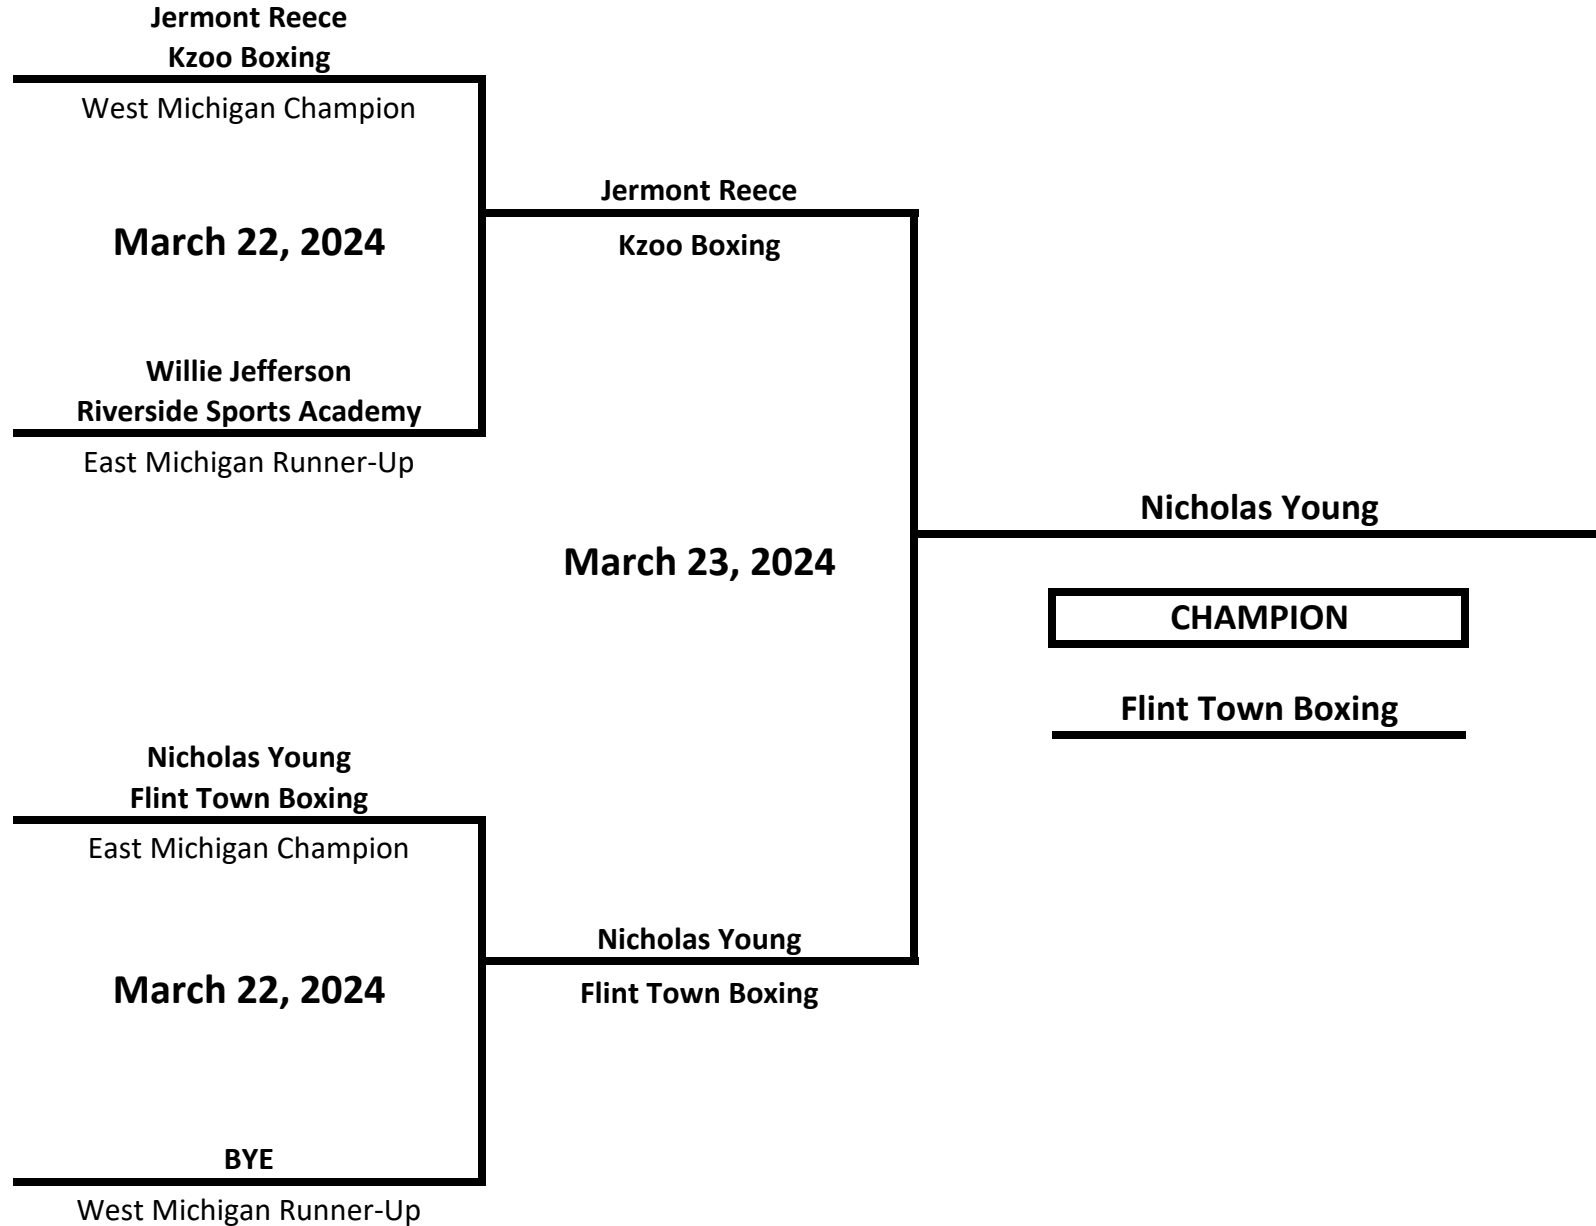

WEIGHT: 147 LBS

2024 MICHIGAN GOLDEN GLOVES STATE CHAMPIONSHIPS

CLASS: ELITE - OPEN - MALE

WEIGHT: 156 LBS

2024 MICHIGAN GOLDEN GLOVES STATE CHAMPIONSHIPS

CLASS: ELITE - OPEN - MALE

WEIGHT: 165 LBS

2024 MICHIGAN GOLDEN GLOVES STATE CHAMPIONSHIPS