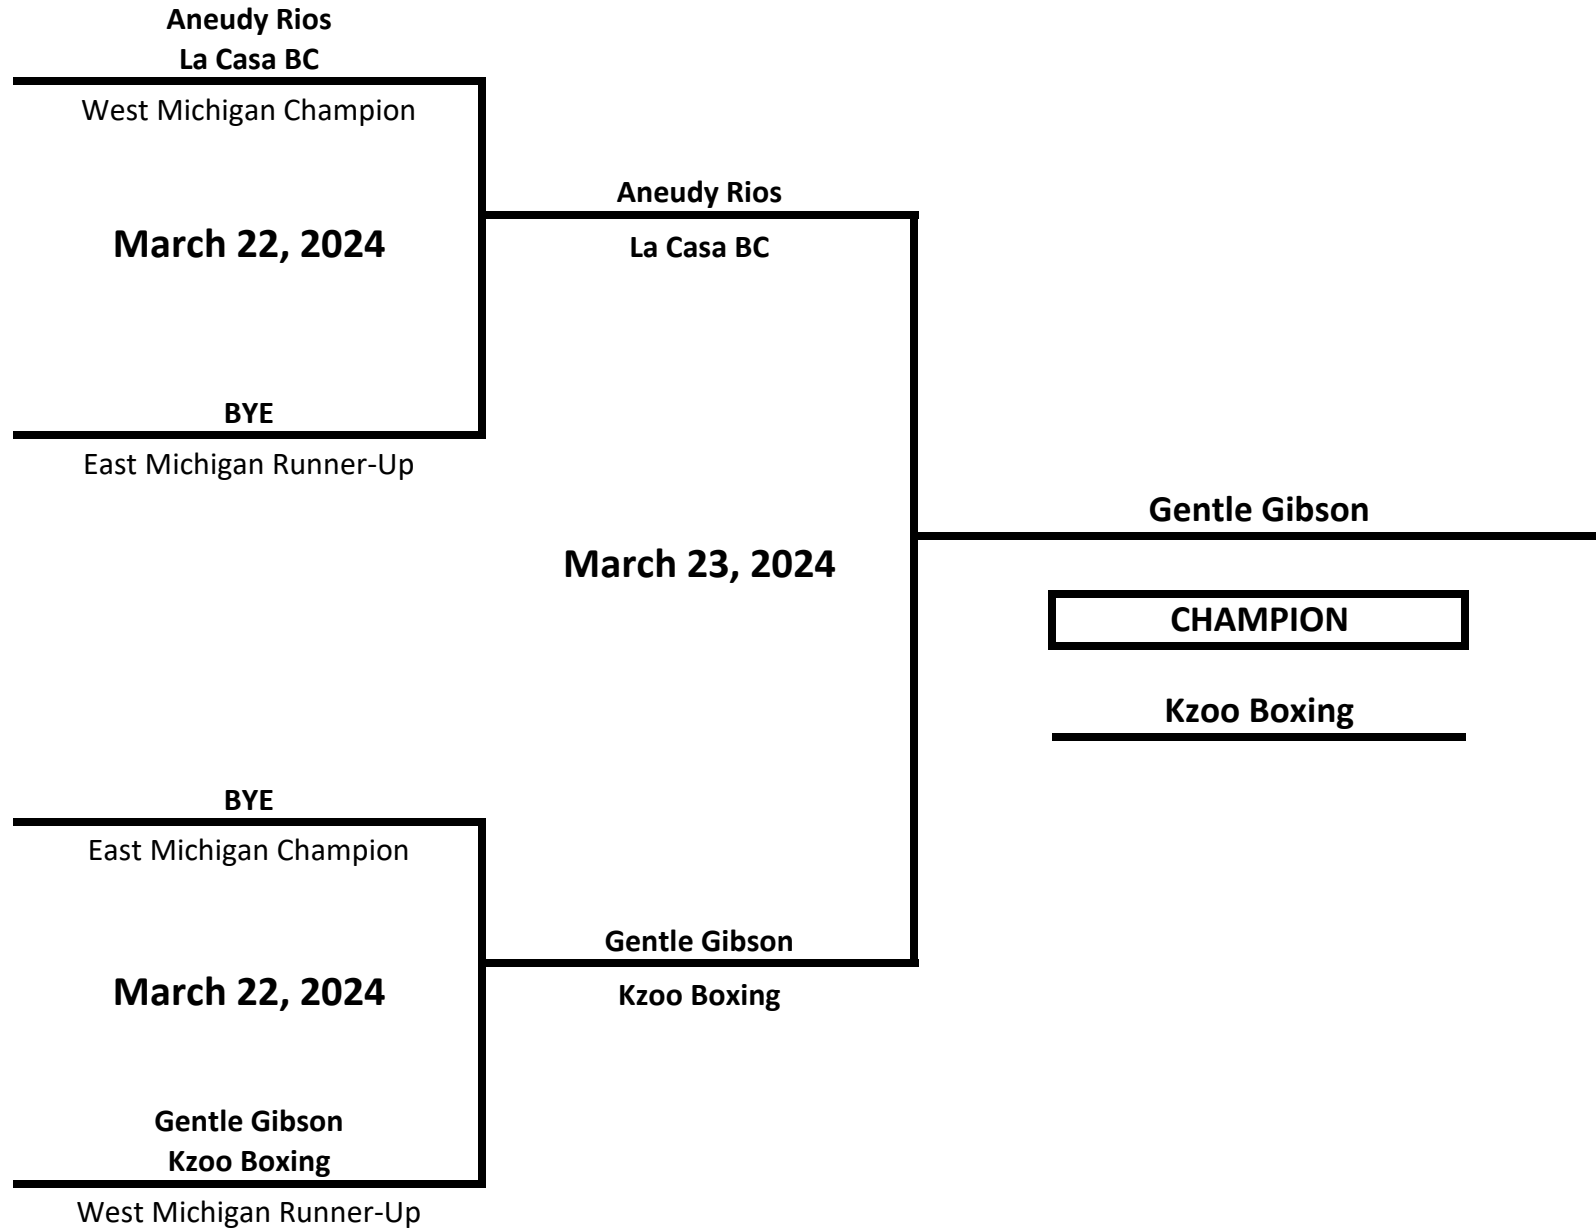

2024 MICHIGAN GOLDEN GLOVES STATE CHAMPIONSHIPS

CLASS: ELITE - OPEN - MALE

WEIGHT: 132 LBS