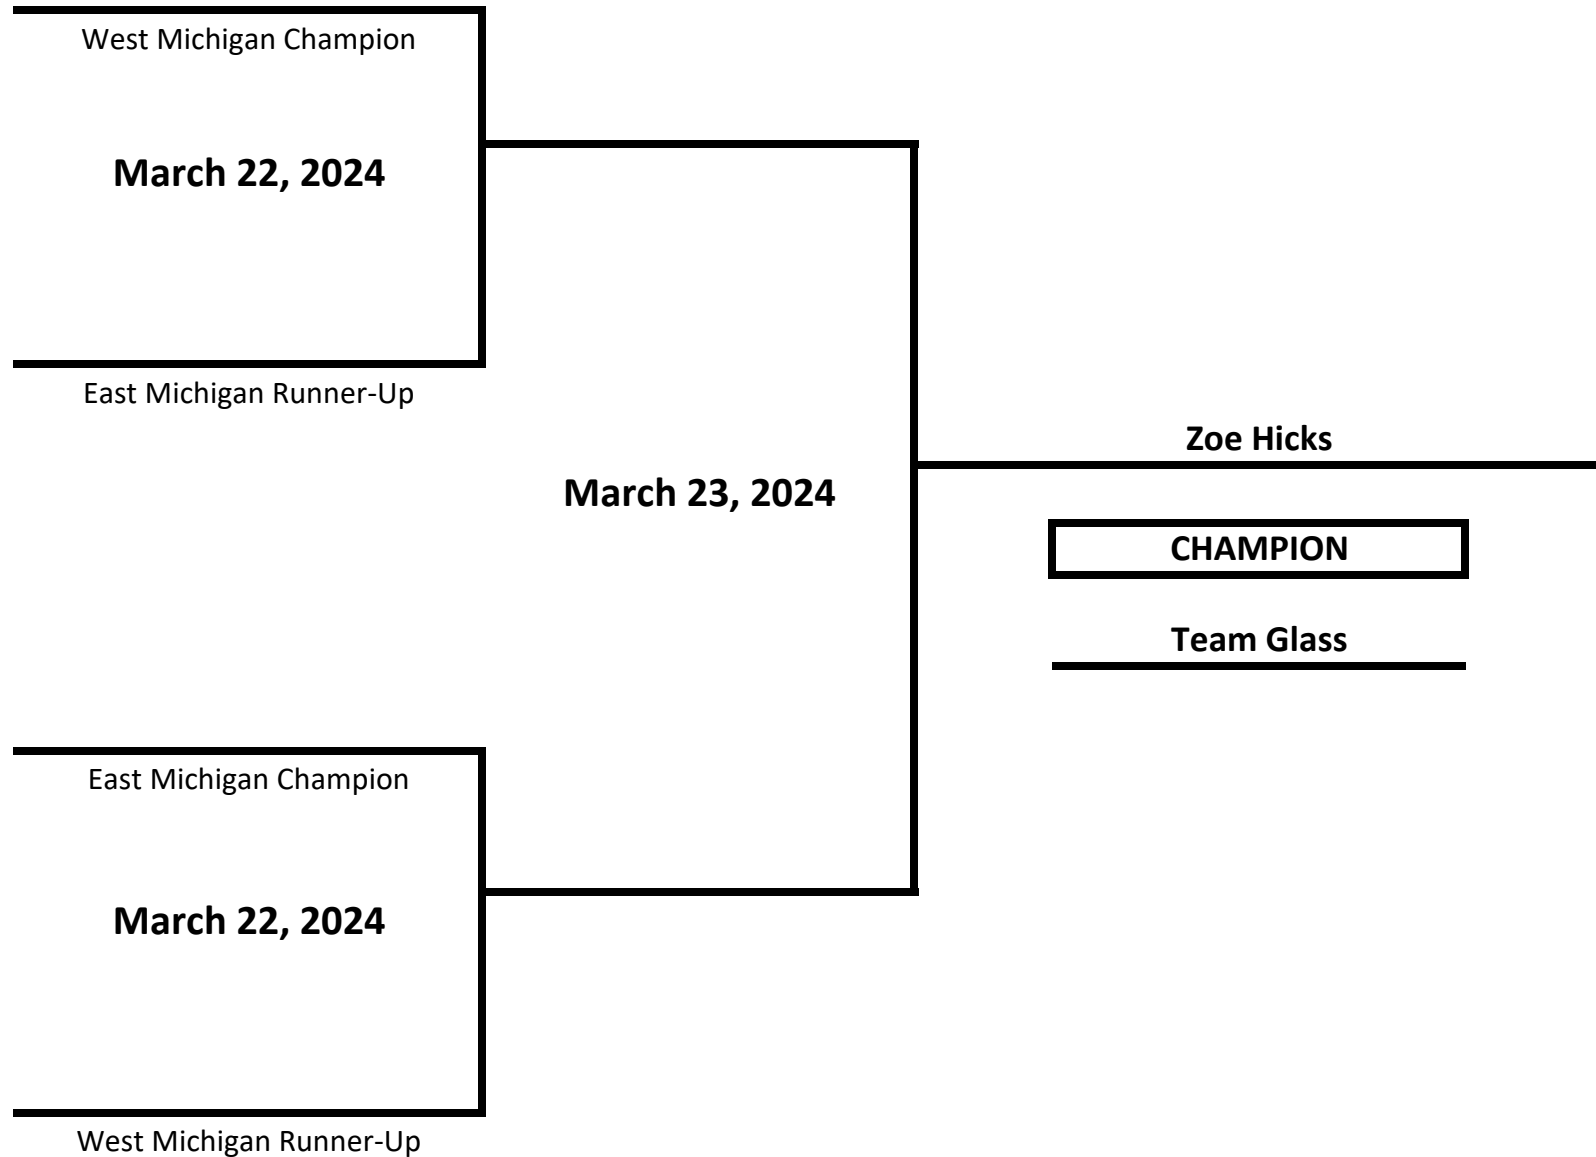

CLASS: ELITE - NOVICE - FEMALE

WEIGHT: 178+ LBS

2024 MICHIGAN GOLDEN GLOVES STATE CHAMPIONSHIPS

CLASS: ELITE - OPEN - FEMALE

WEIGHT: 110 LBS

2024 MICHIGAN GOLDEN GLOVES STATE CHAMPIONSHIPS

CLASS: ELITE - OPEN - FEMALE