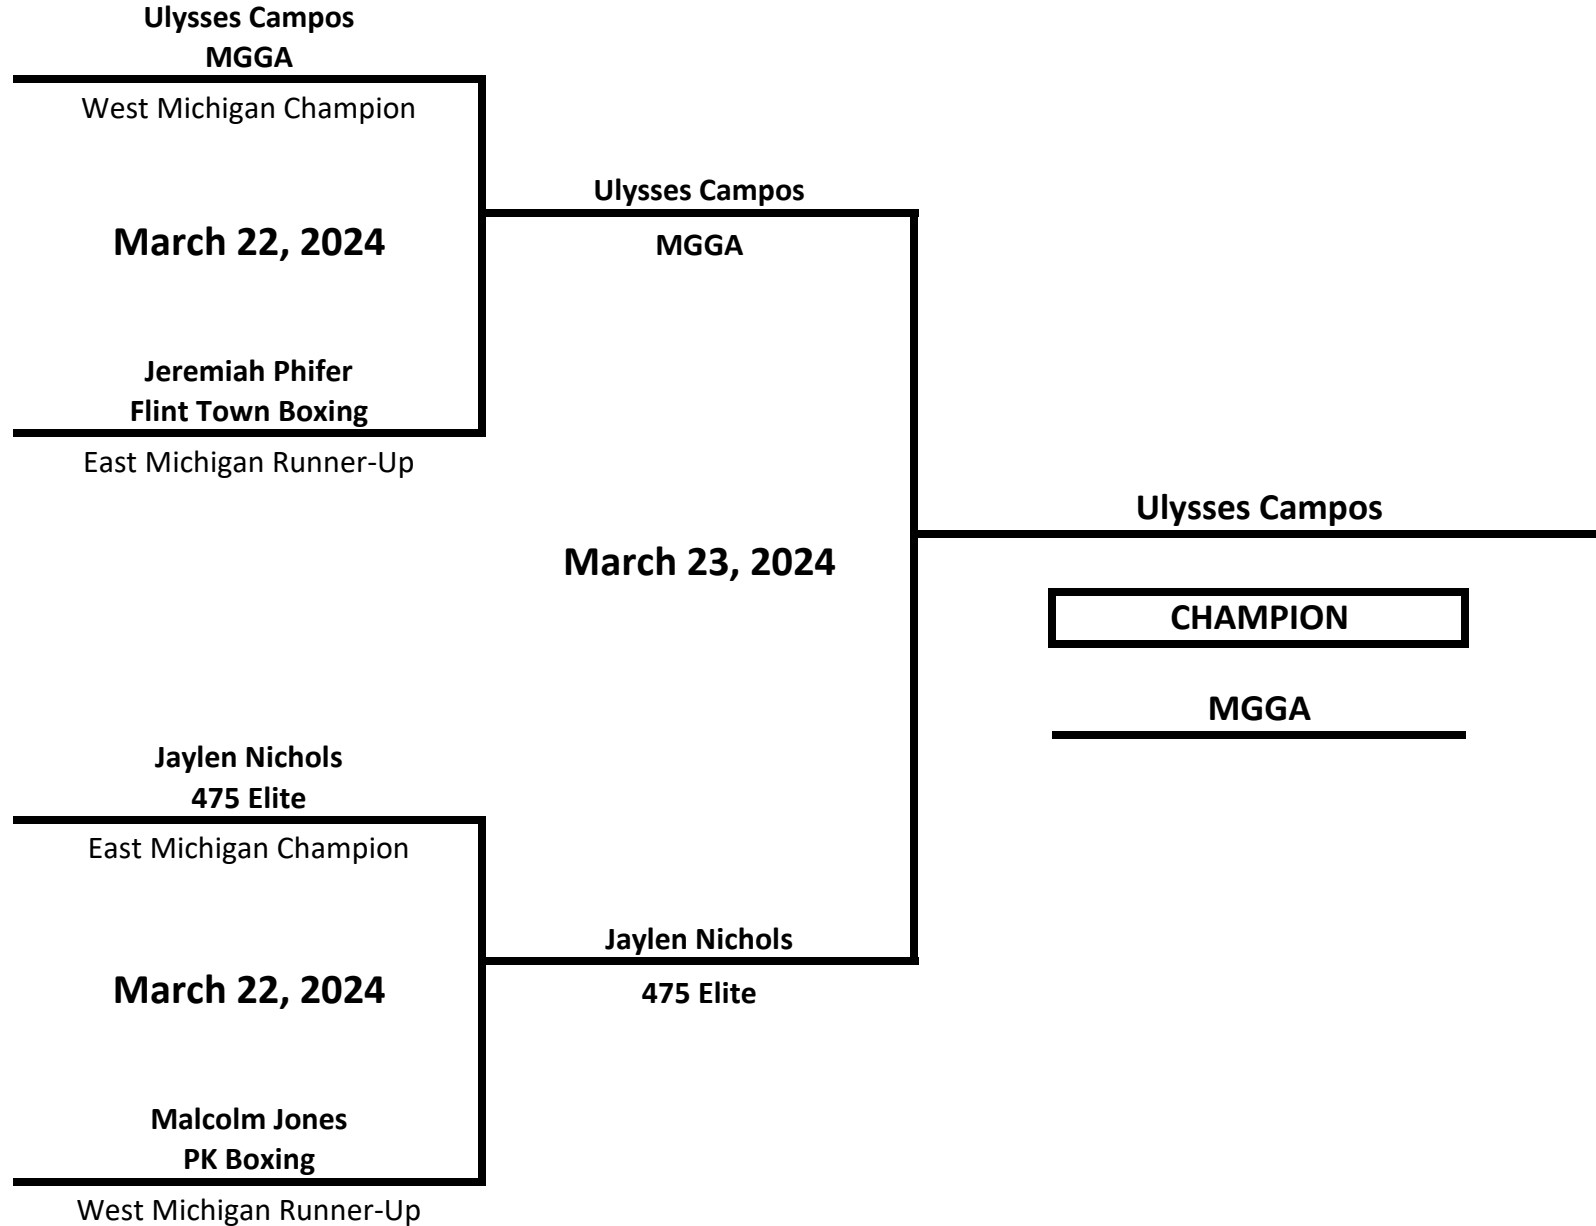

2024 MICHIGAN GOLDEN GLOVES STATE CHAMPIONSHIPS

CLASS: ELITE - OPEN - MALE

WEIGHT: 147 LBS