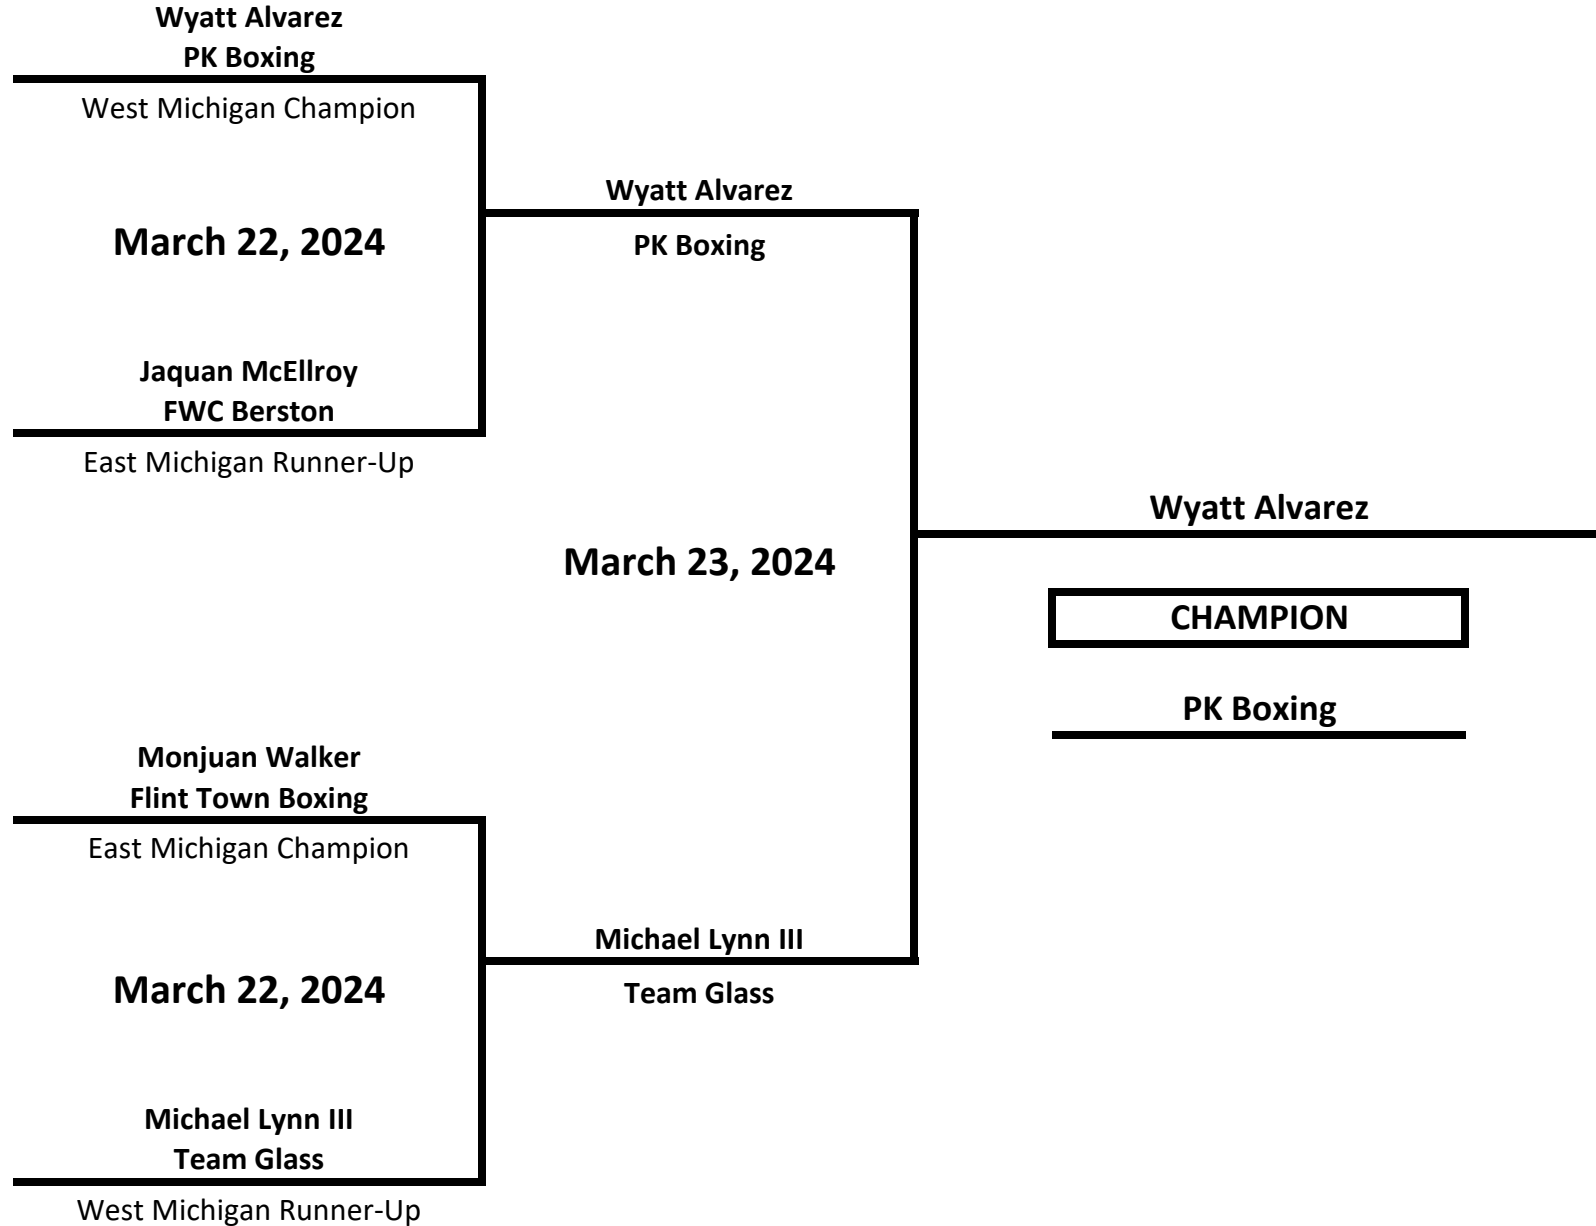

2024 MICHIGAN GOLDEN GLOVES STATE CHAMPIONSHIPS

CLASS: ELITE - OPEN - MALE

WEIGHT: 165 LBS