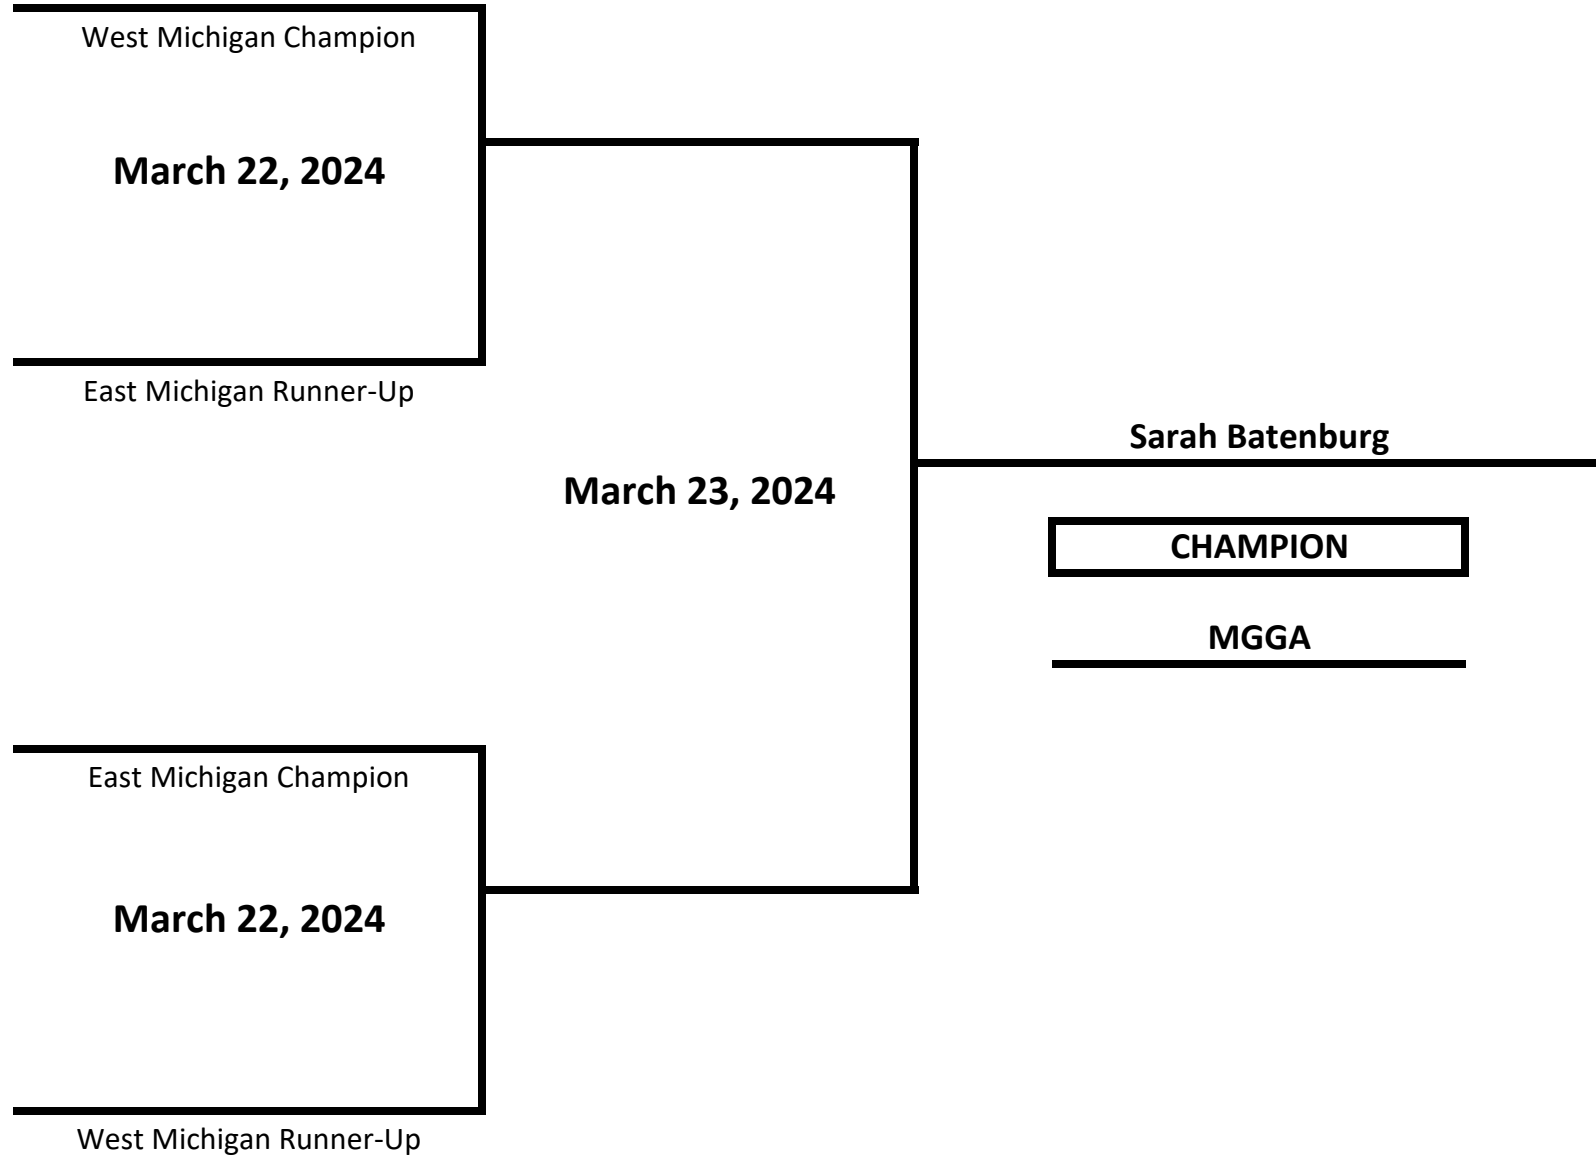

WEIGHT: 119 LBS

2024 MICHIGAN GOLDEN GLOVES STATE CHAMPIONSHIPS

CLASS: ELITE - OPEN - FEMALE

WEIGHT: 125 LBS

2024 MICHIGAN GOLDEN GLOVES STATE CHAMPIONSHIPS

CLASS: ELITE - OPEN - FEMALE

WEIGHT: 132 LBS

2024 MICHIGAN GOLDEN GLOVES STATE CHAMPIONSHIPS