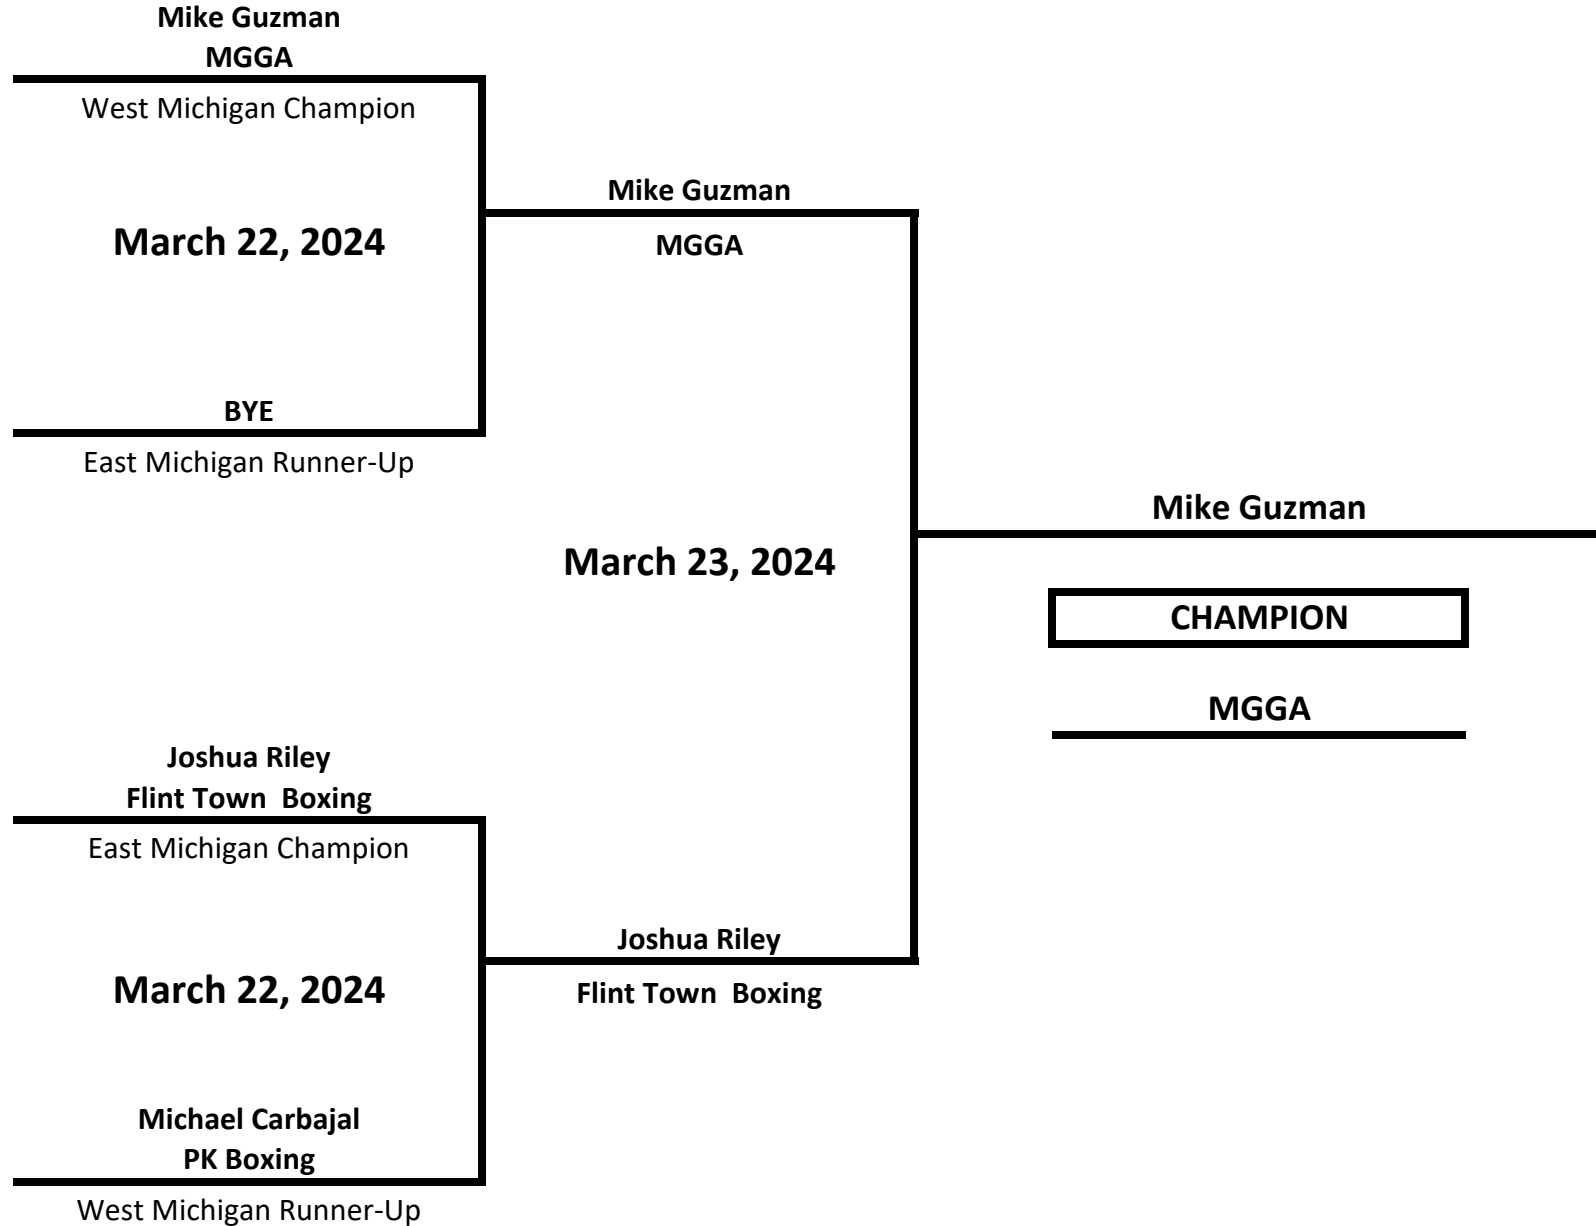

CLASS: ELITE - OPEN - MALE

WEIGHT: 132 LBS

2024 MICHIGAN GOLDEN GLOVES STATE CHAMPIONSHIPS

CLASS: ELITE - OPEN - MALE

WEIGHT: 139 LBS

2024 MICHIGAN GOLDEN GLOVES STATE CHAMPIONSHIPS

CLASS: ELITE - OPEN - MALE