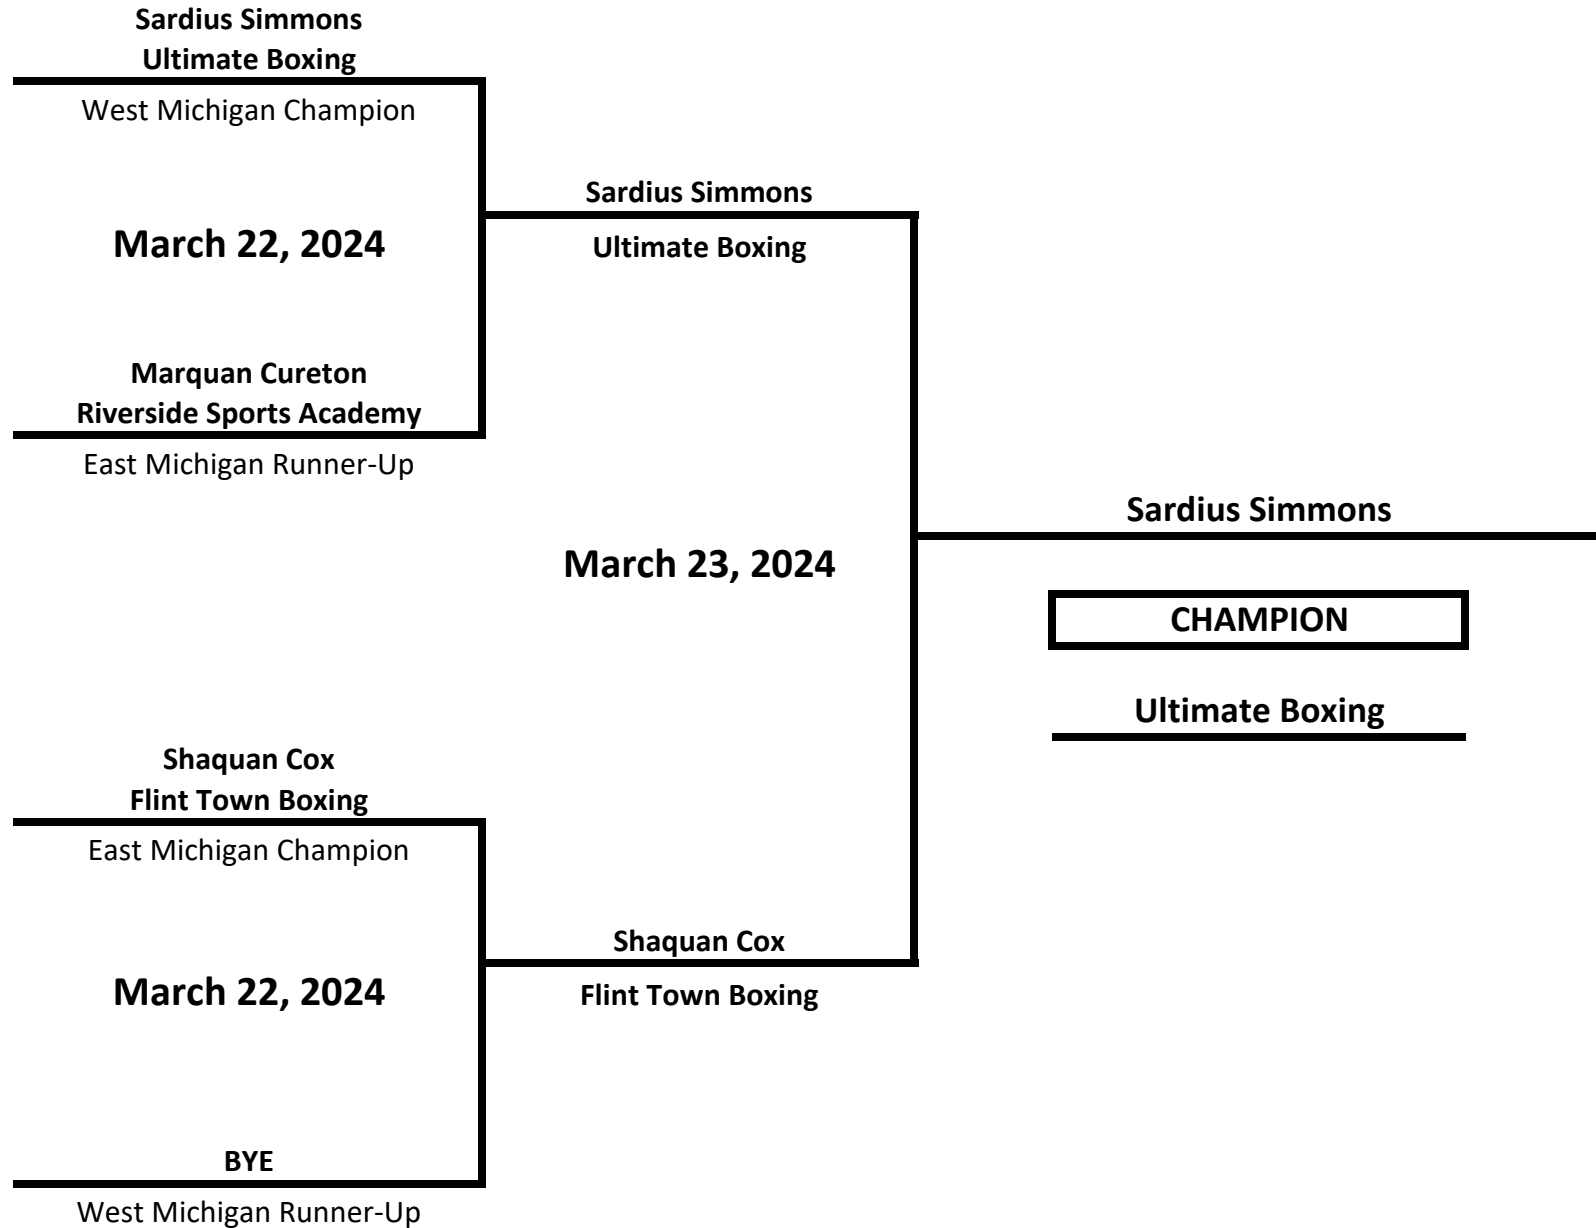

2024 MICHIGAN GOLDEN GLOVES STATE CHAMPIONSHIPS

CLASS: ELITE - OPEN - MALE

WEIGHT: 203+ LBS