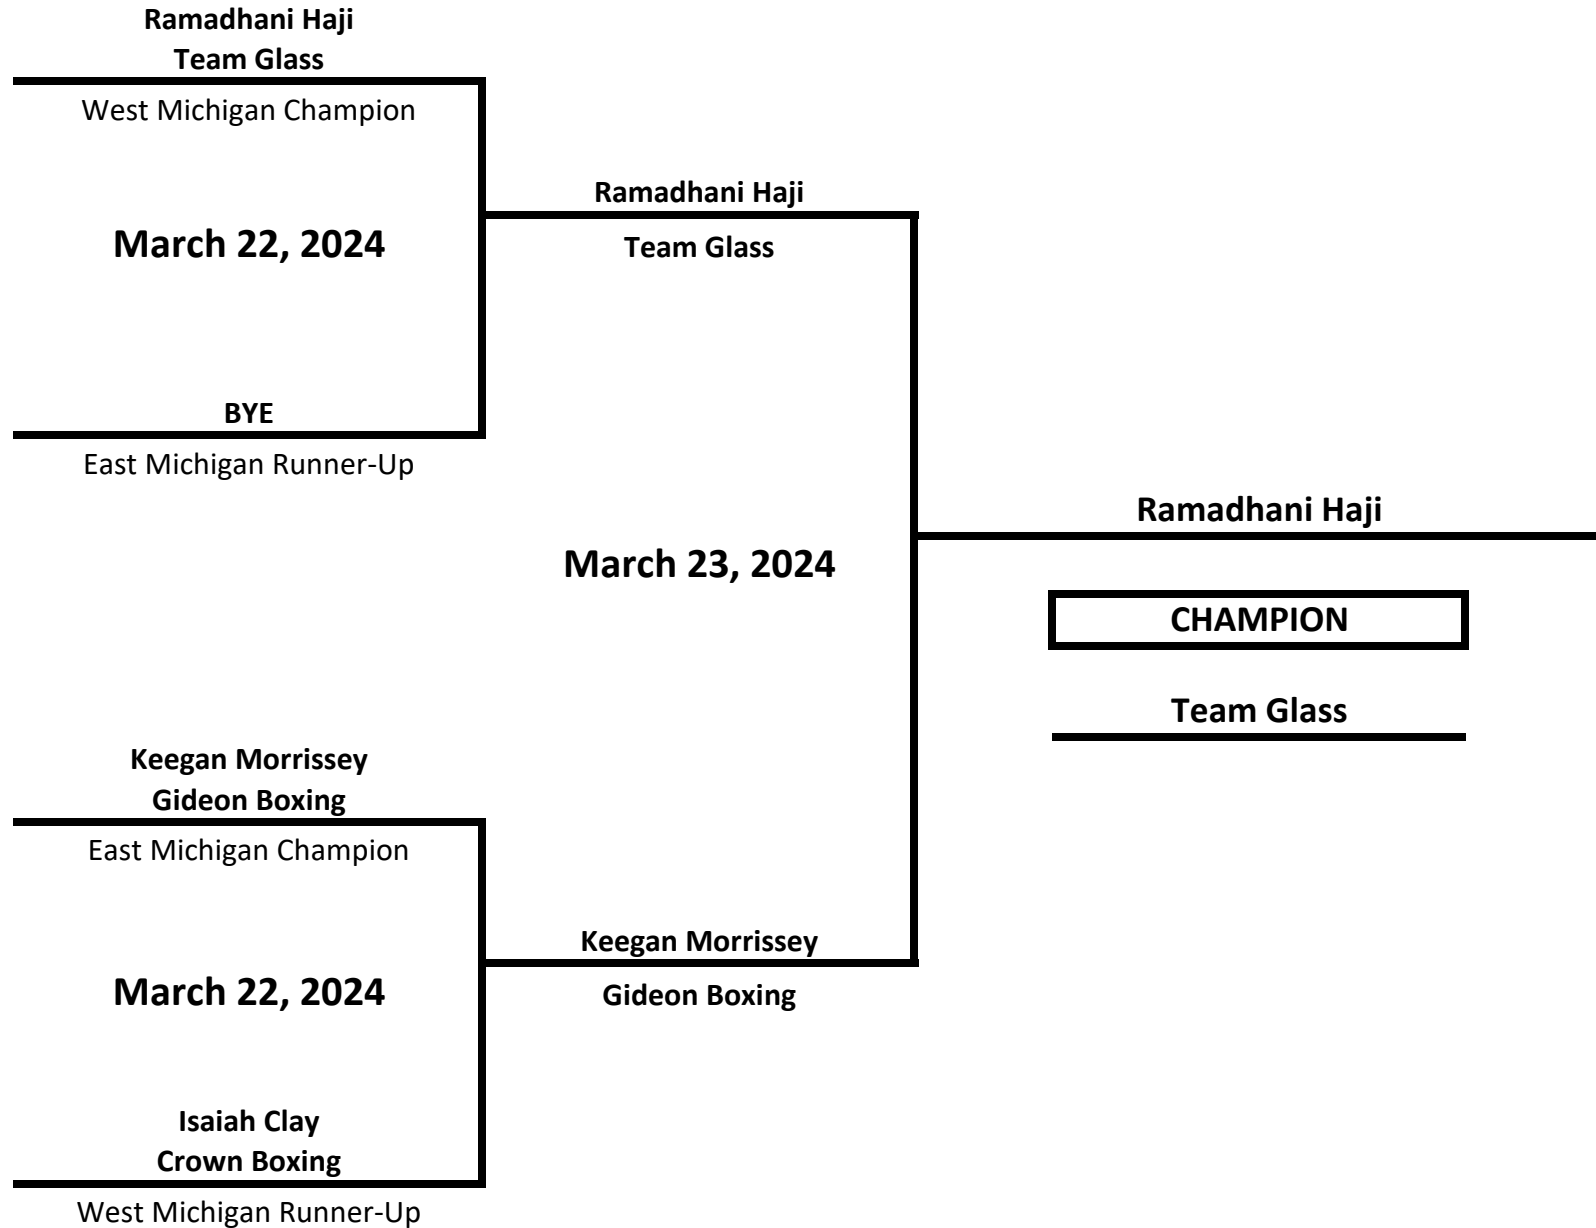

2024 MICHIGAN GOLDEN GLOVES STATE CHAMPIONSHIPS

CLASS: ELITE - NOVICE - MALE

WEIGHT: 165 LBS