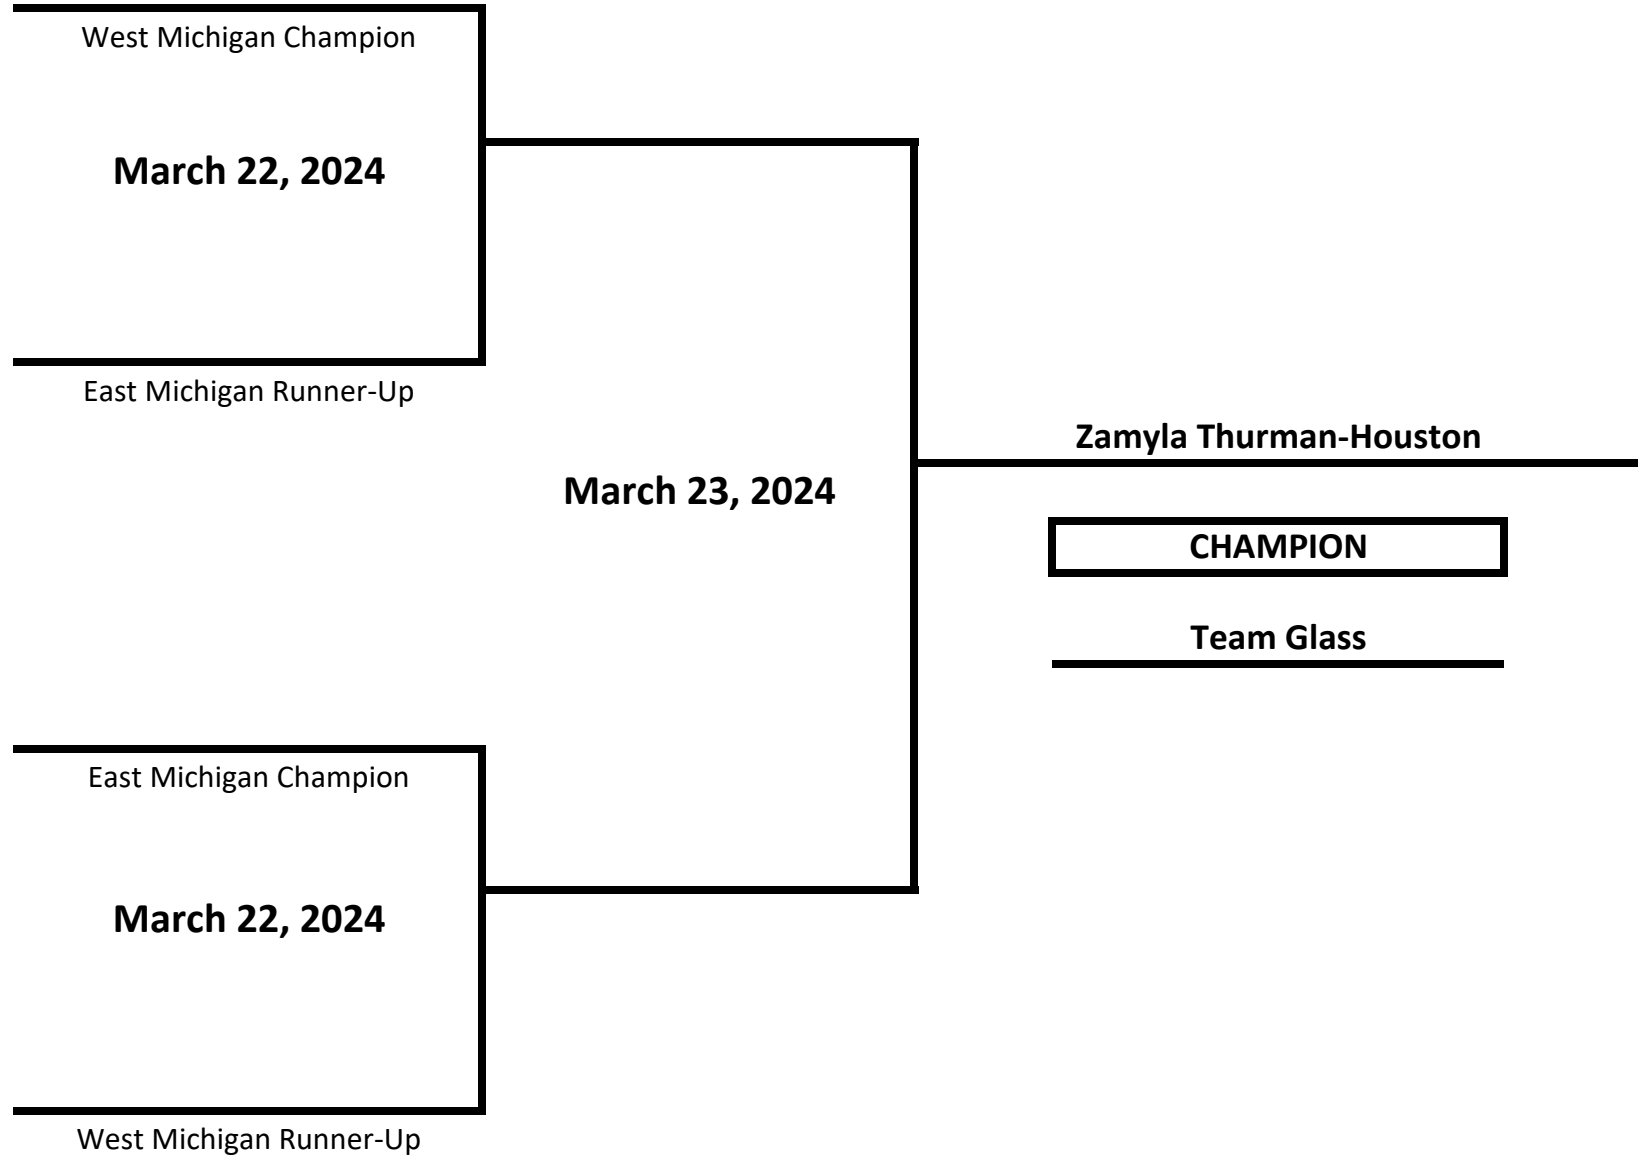

CLASS: ELITE - OPEN - FEMALE

WEIGHT: 139 LBS

2024 MICHIGAN GOLDEN GLOVES STATE CHAMPIONSHIPS

CLASS: ELITE - OPEN - FEMALE

WEIGHT: 146 LBS

2024 MICHIGAN GOLDEN GLOVES STATE CHAMPIONSHIPS

CLASS: ELITE - OPEN - FEMALE