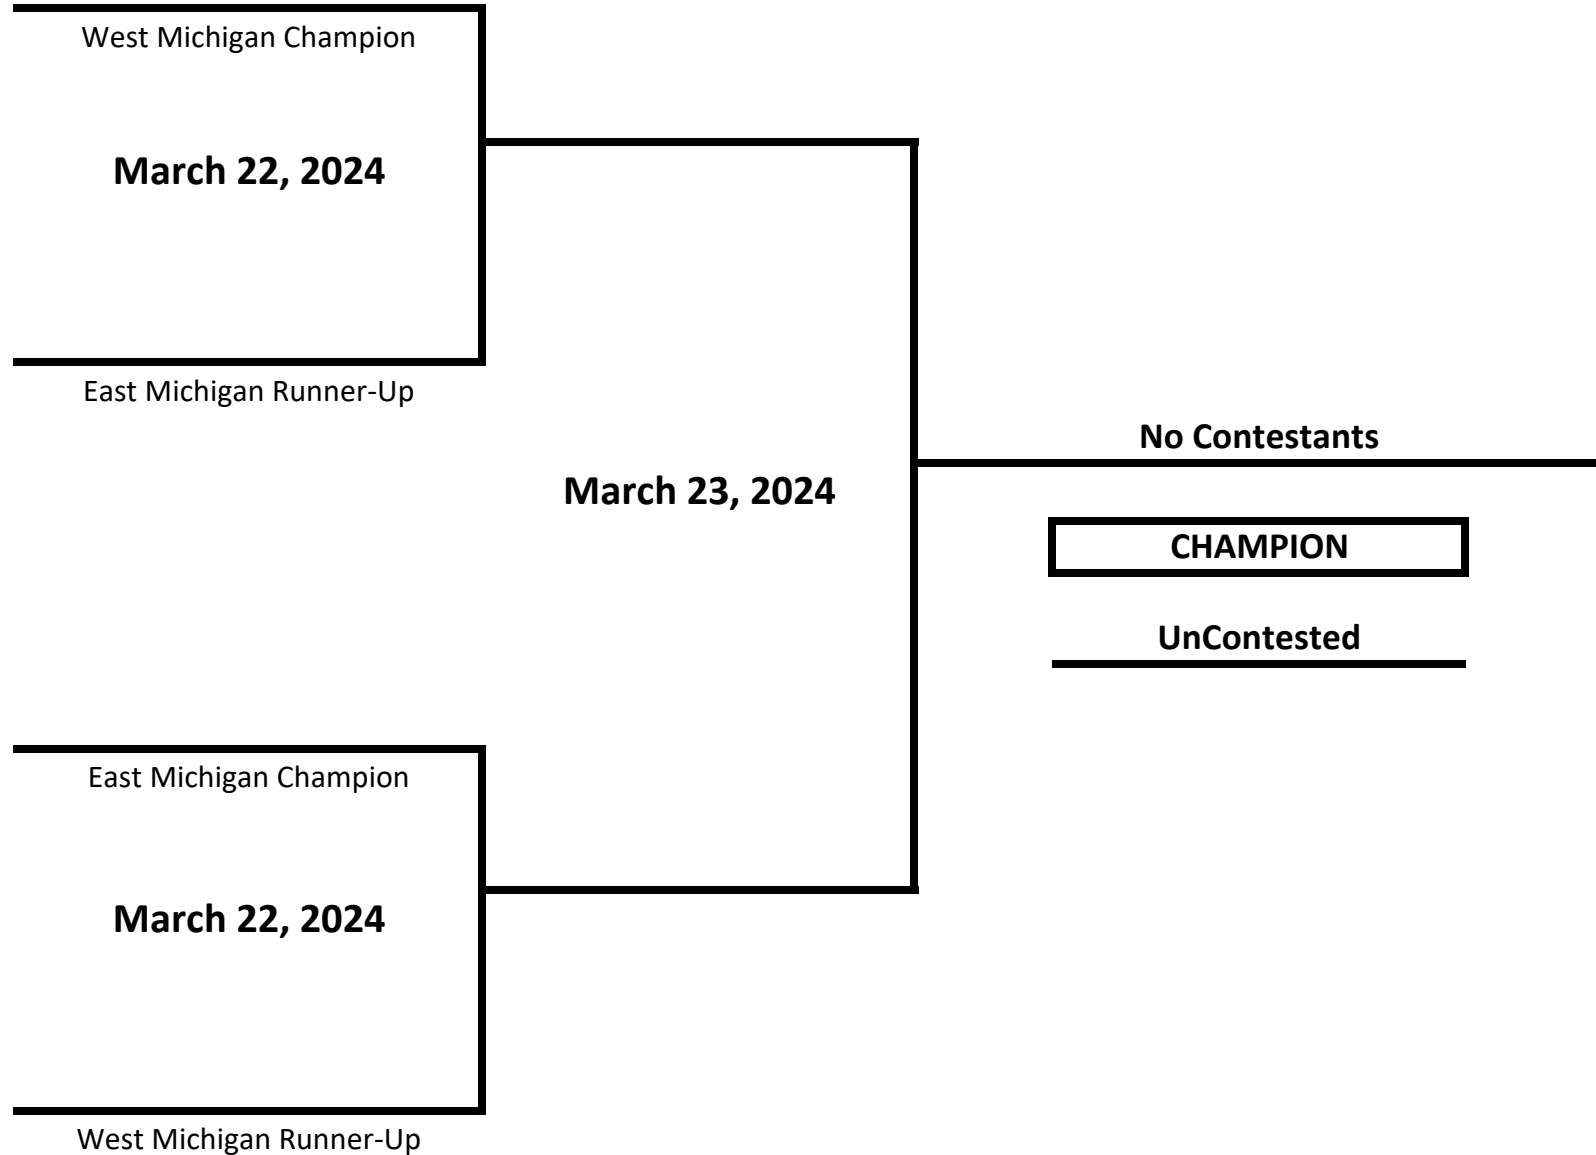

WEIGHT: 203+ LBS

2024 MICHIGAN GOLDEN GLOVES STATE CHAMPIONSHIPS

CLASS: ELITE - NOVICE - FEMALE

WEIGHT: 110 LBS

2024 MICHIGAN GOLDEN GLOVES STATE CHAMPIONSHIPS

CLASS: ELITE - NOVICE - FEMALE

WEIGHT: 119 LBS