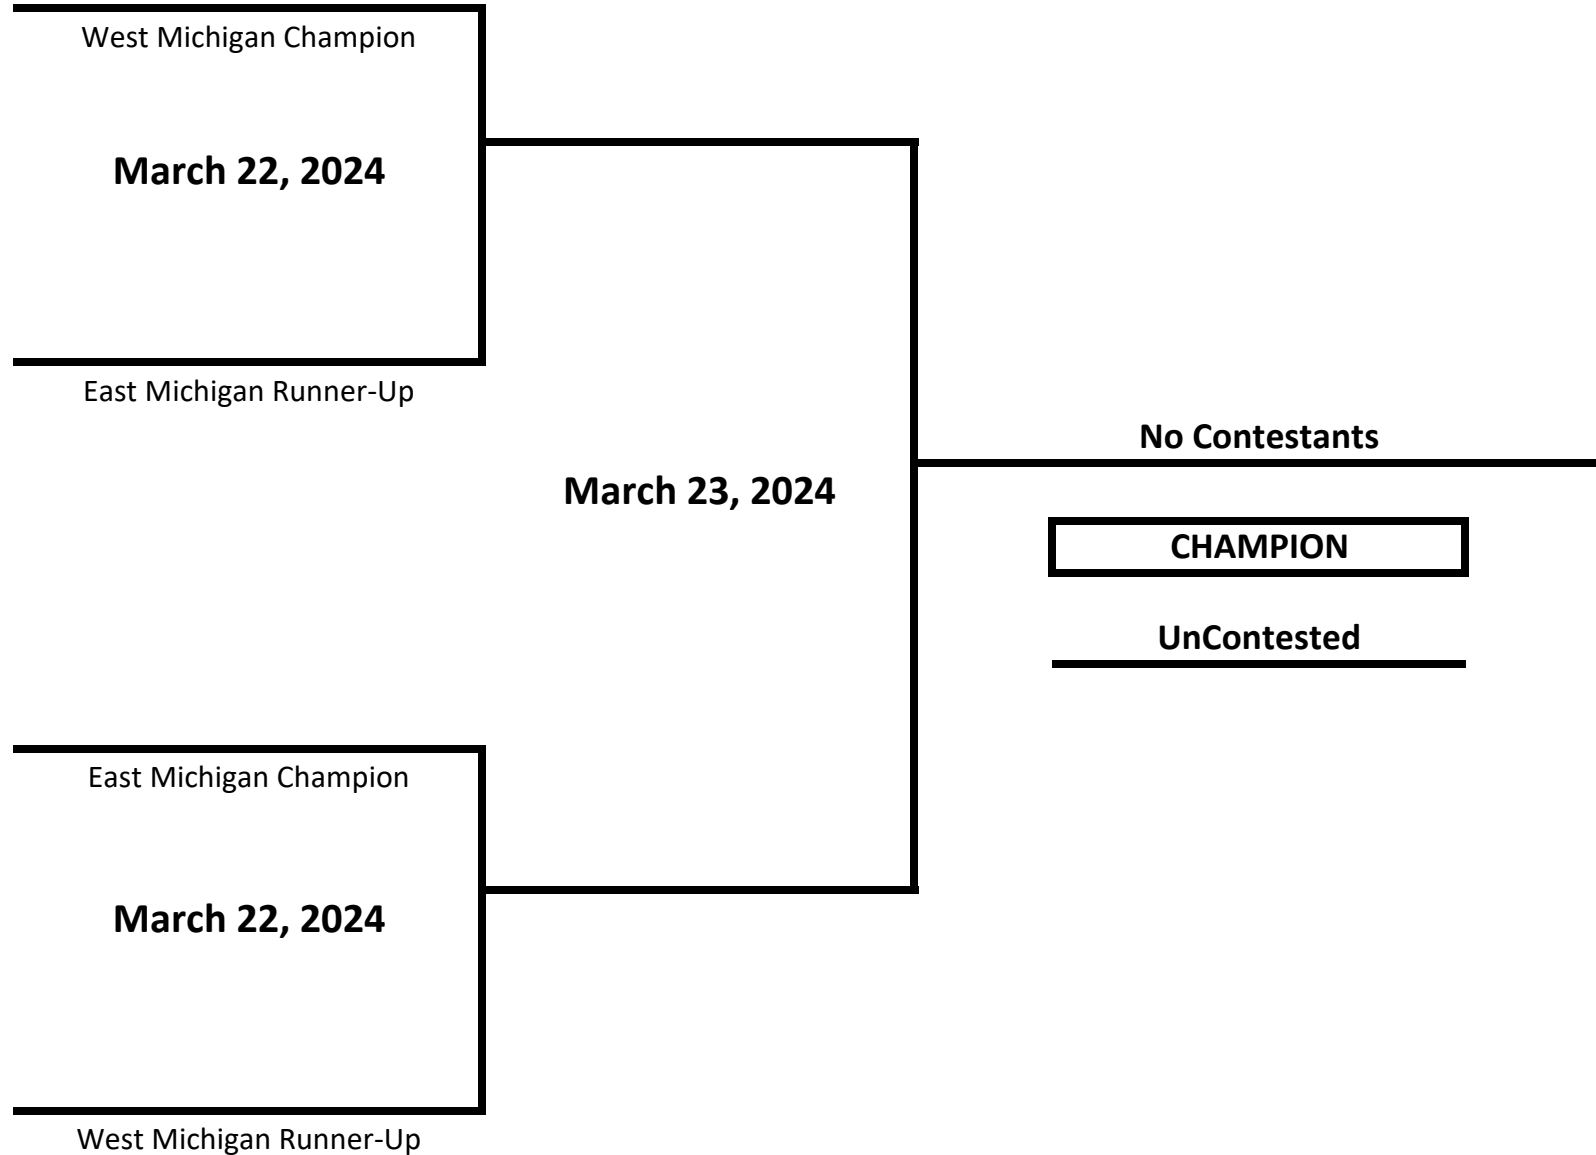

2024 MICHIGAN GOLDEN GLOVES STATE CHAMPIONSHIPS

CLASS: ELITE - NOVICE - FEMALE

WEIGHT: 139 LBS