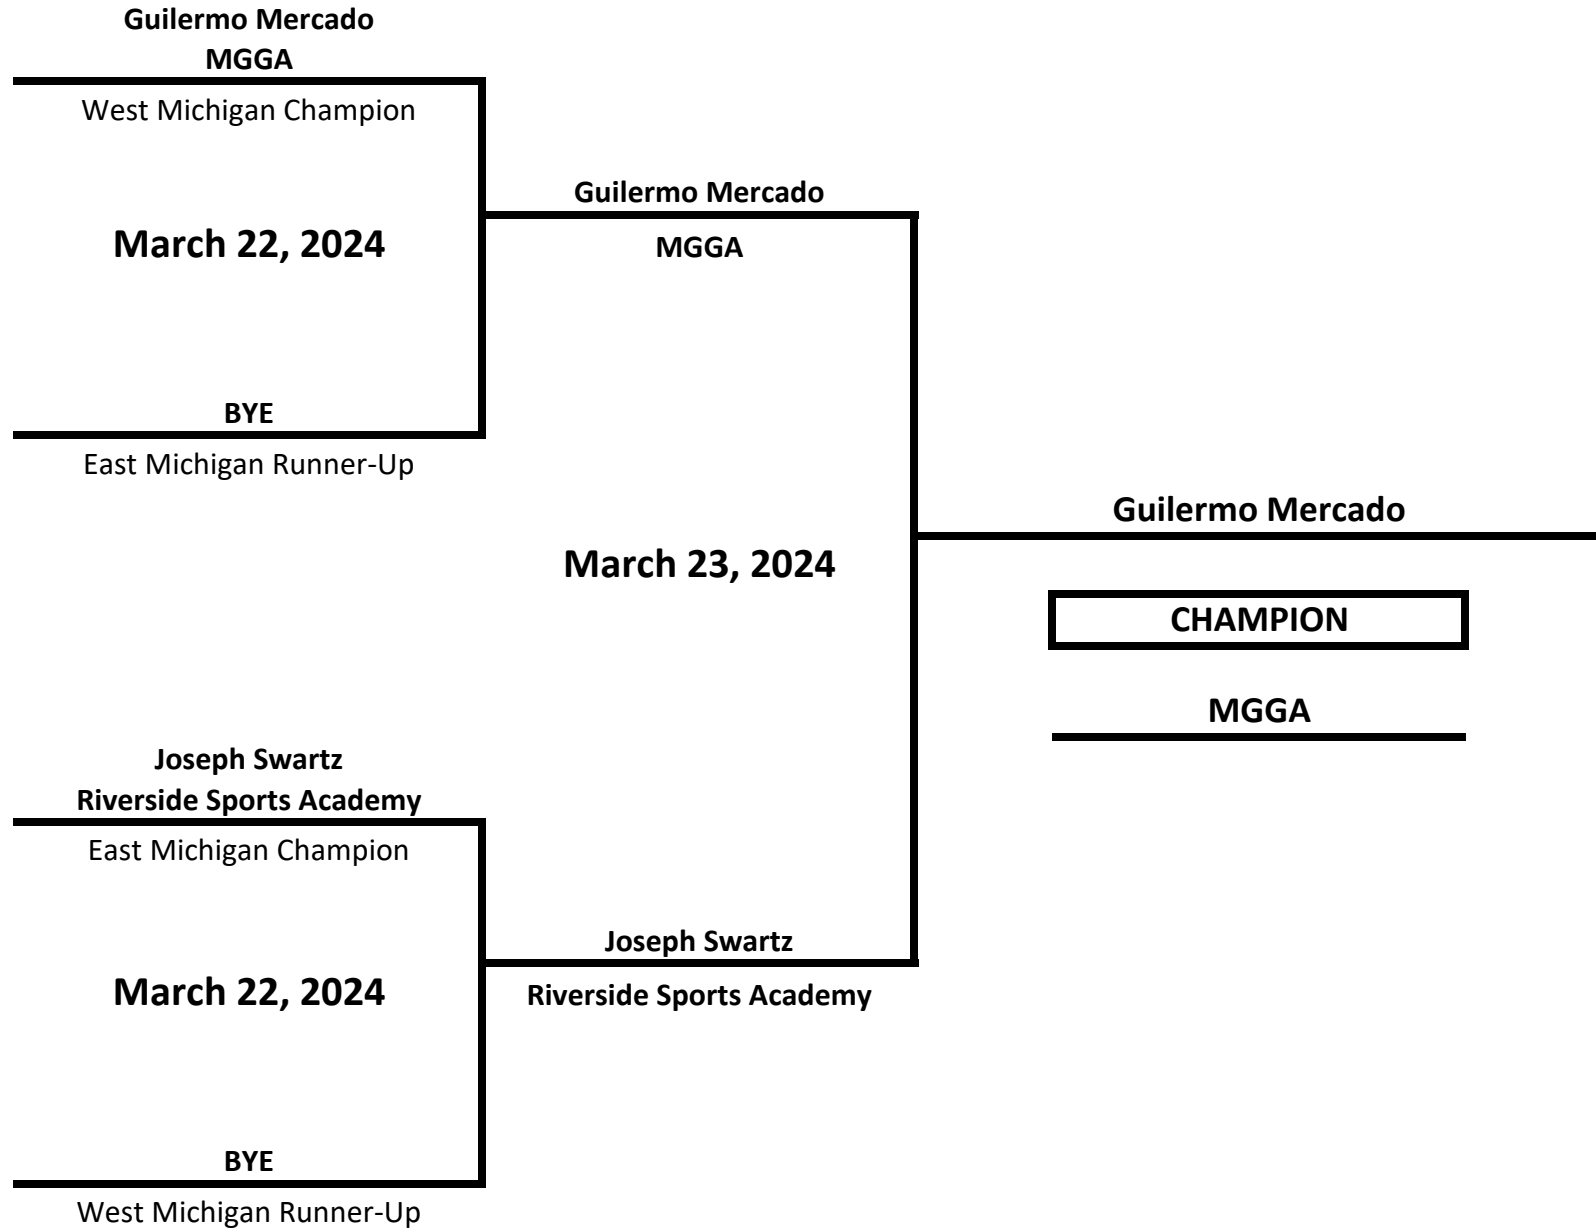

2024 MICHIGAN GOLDEN GLOVES STATE CHAMPIONSHIPS

CLASS: ELITE - OPEN - MALE

WEIGHT: 112 LBS