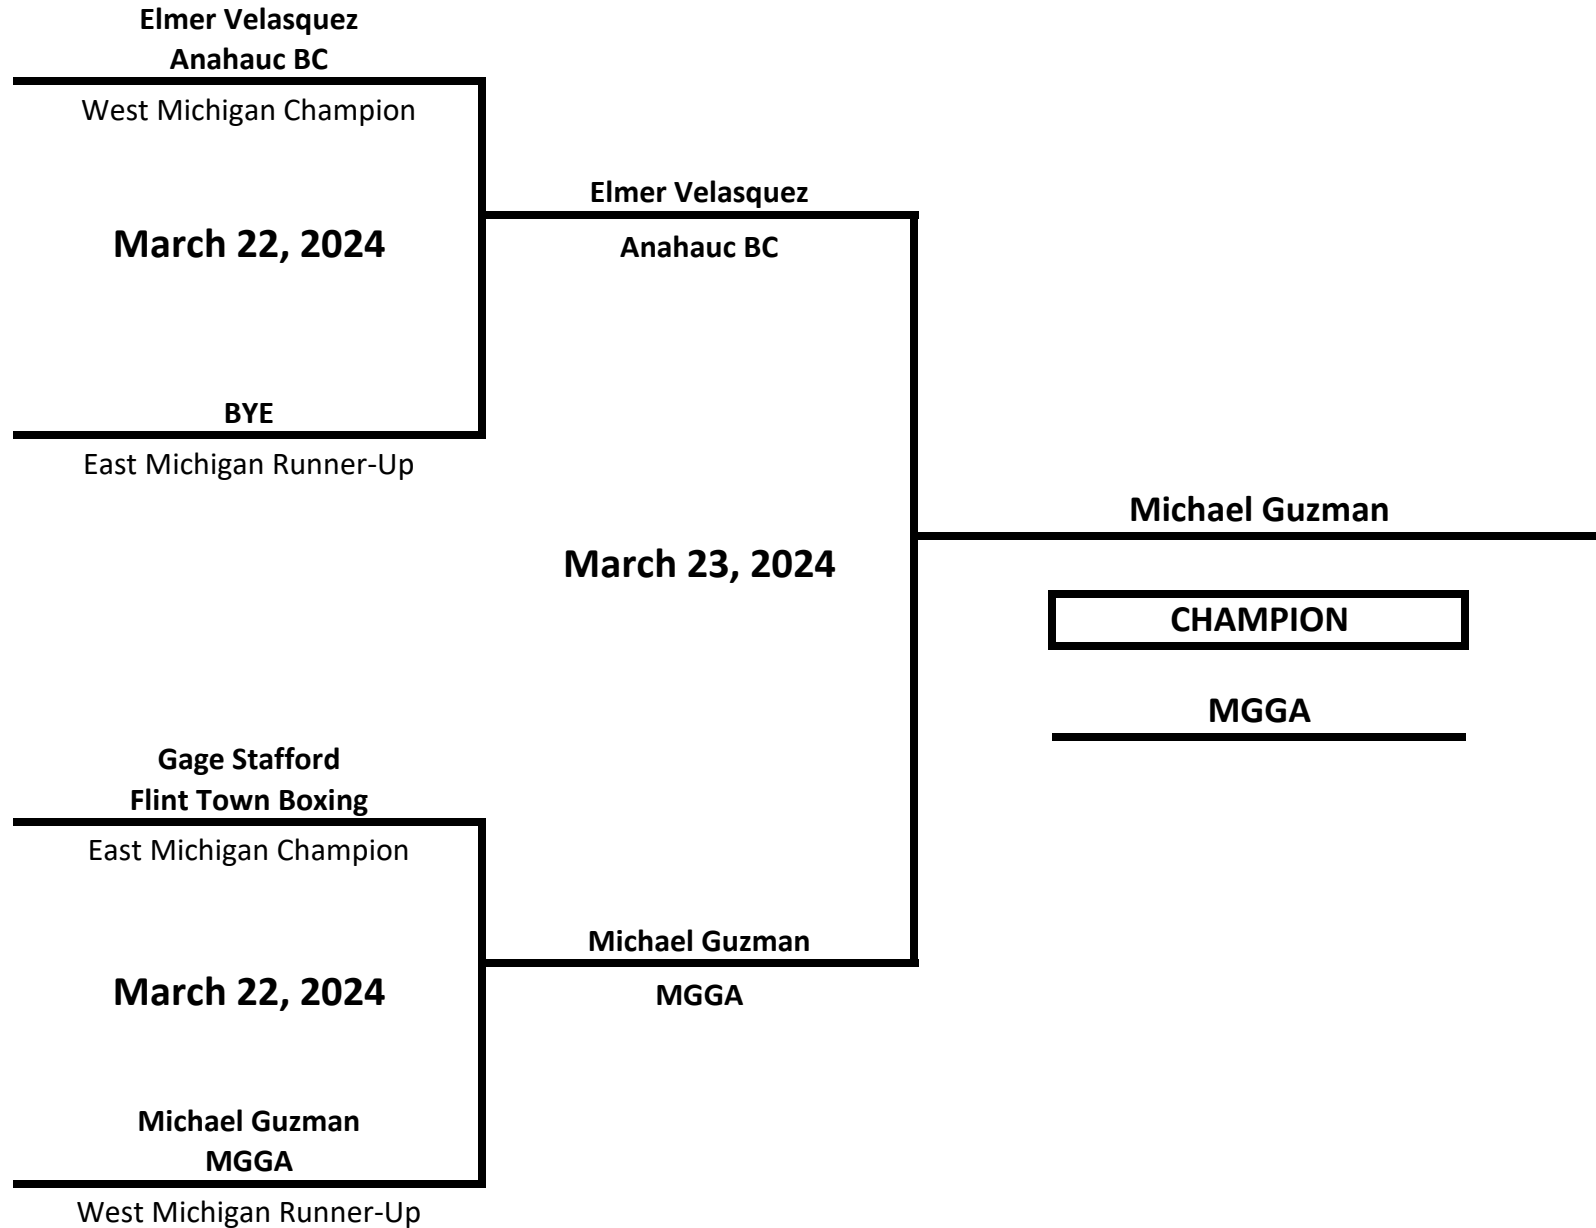

2024 MICHIGAN GOLDEN GLOVES STATE CHAMPIONSHIPS

CLASS: ELITE - OPEN - MALE

WEIGHT: 125 LBS