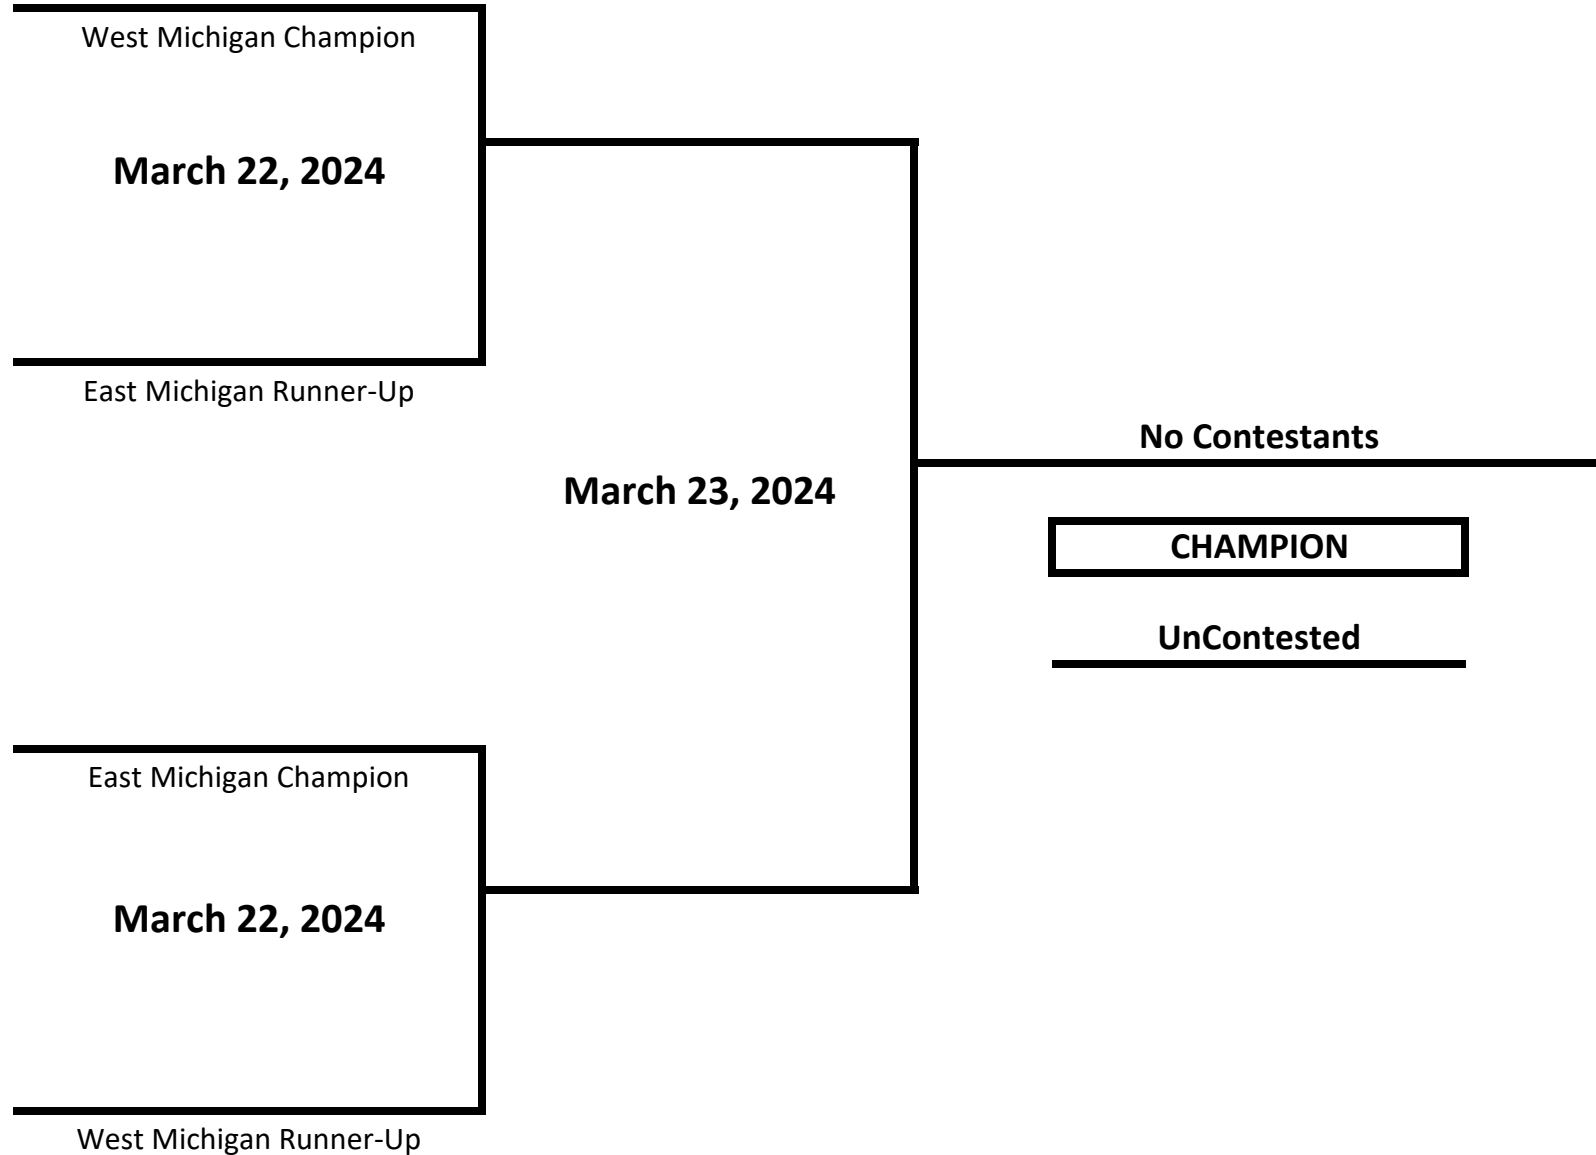

WEIGHT: 119 LBS

2024 MICHIGAN GOLDEN GLOVES STATE CHAMPIONSHIPS

CLASS: ELITE - OPEN - FEMALE

WEIGHT: 125 LBS

2024 MICHIGAN GOLDEN GLOVES STATE CHAMPIONSHIPS

CLASS: ELITE - OPEN - FEMALE

WEIGHT: 132 LBS

2024 MICHIGAN GOLDEN GLOVES STATE CHAMPIONSHIPS