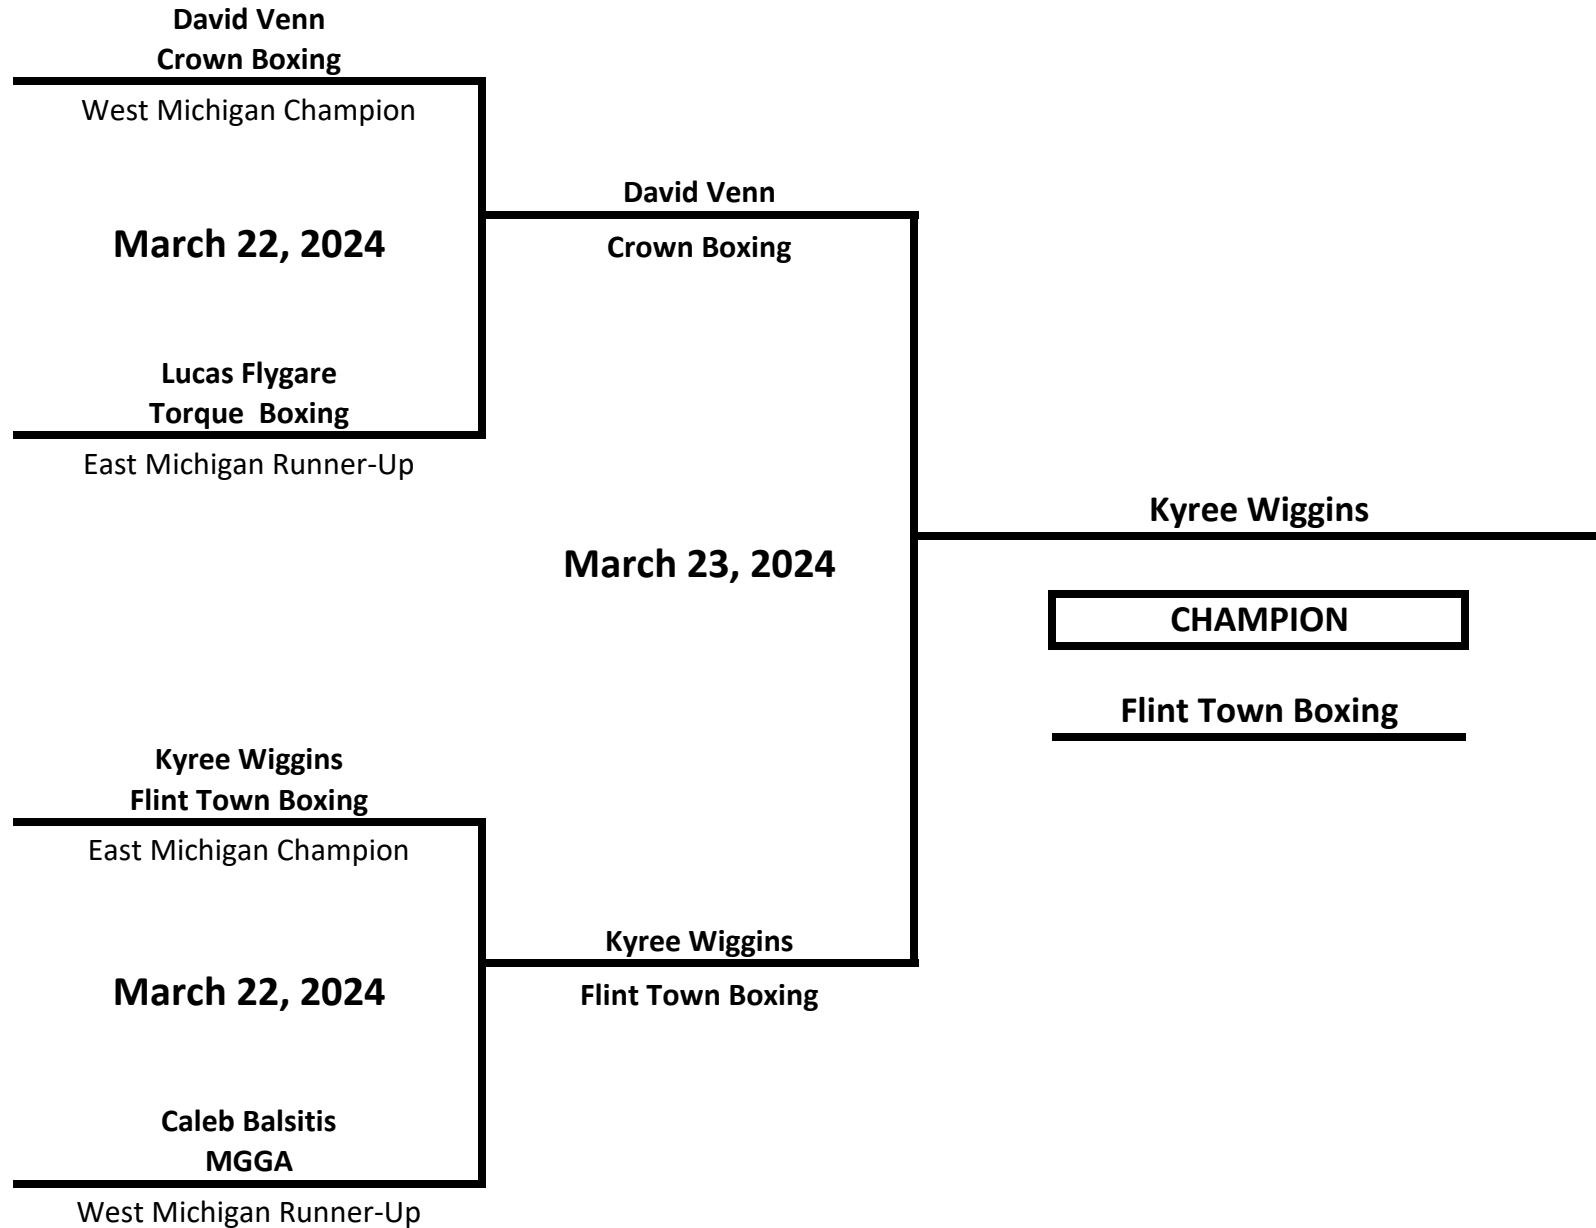

2024 MICHIGAN GOLDEN GLOVES STATE CHAMPIONSHIPS

CLASS: ELITE - NOVICE - MALE

WEIGHT: 176 LBS