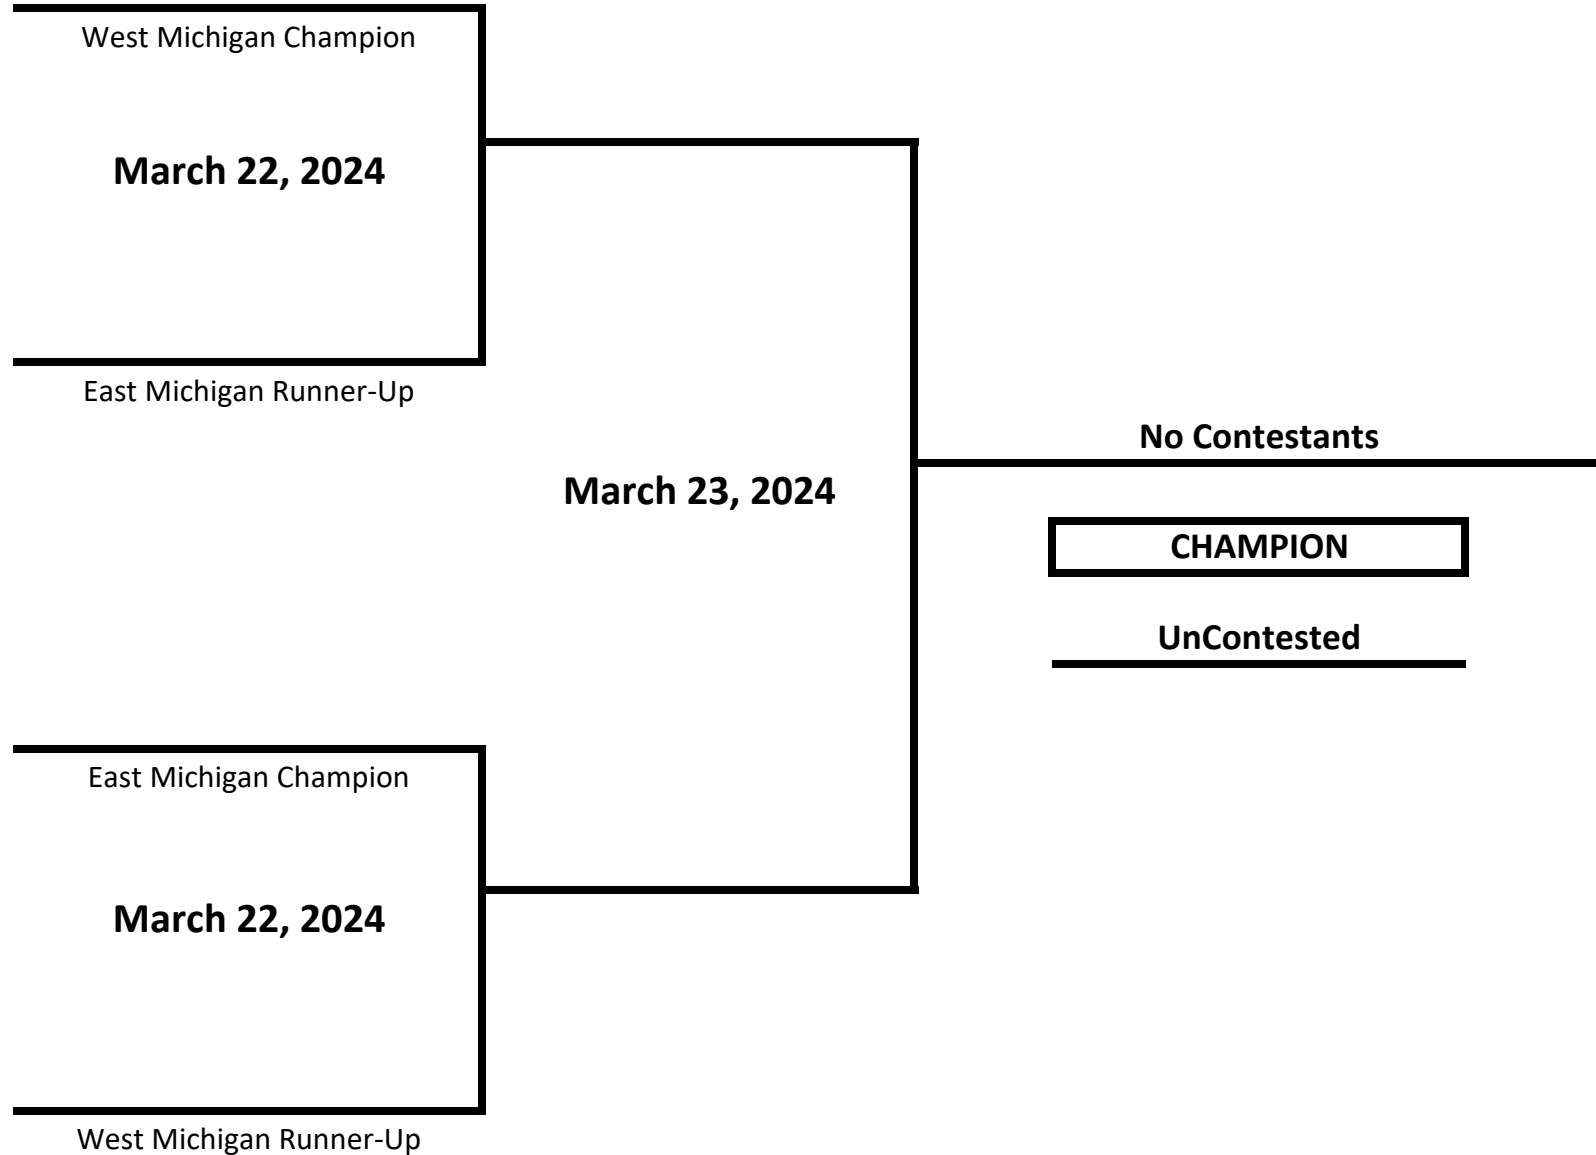

2024 MICHIGAN GOLDEN GLOVES STATE CHAMPIONSHIPS

CLASS: ELITE - OPEN - FEMALE

WEIGHT: 154 LBS