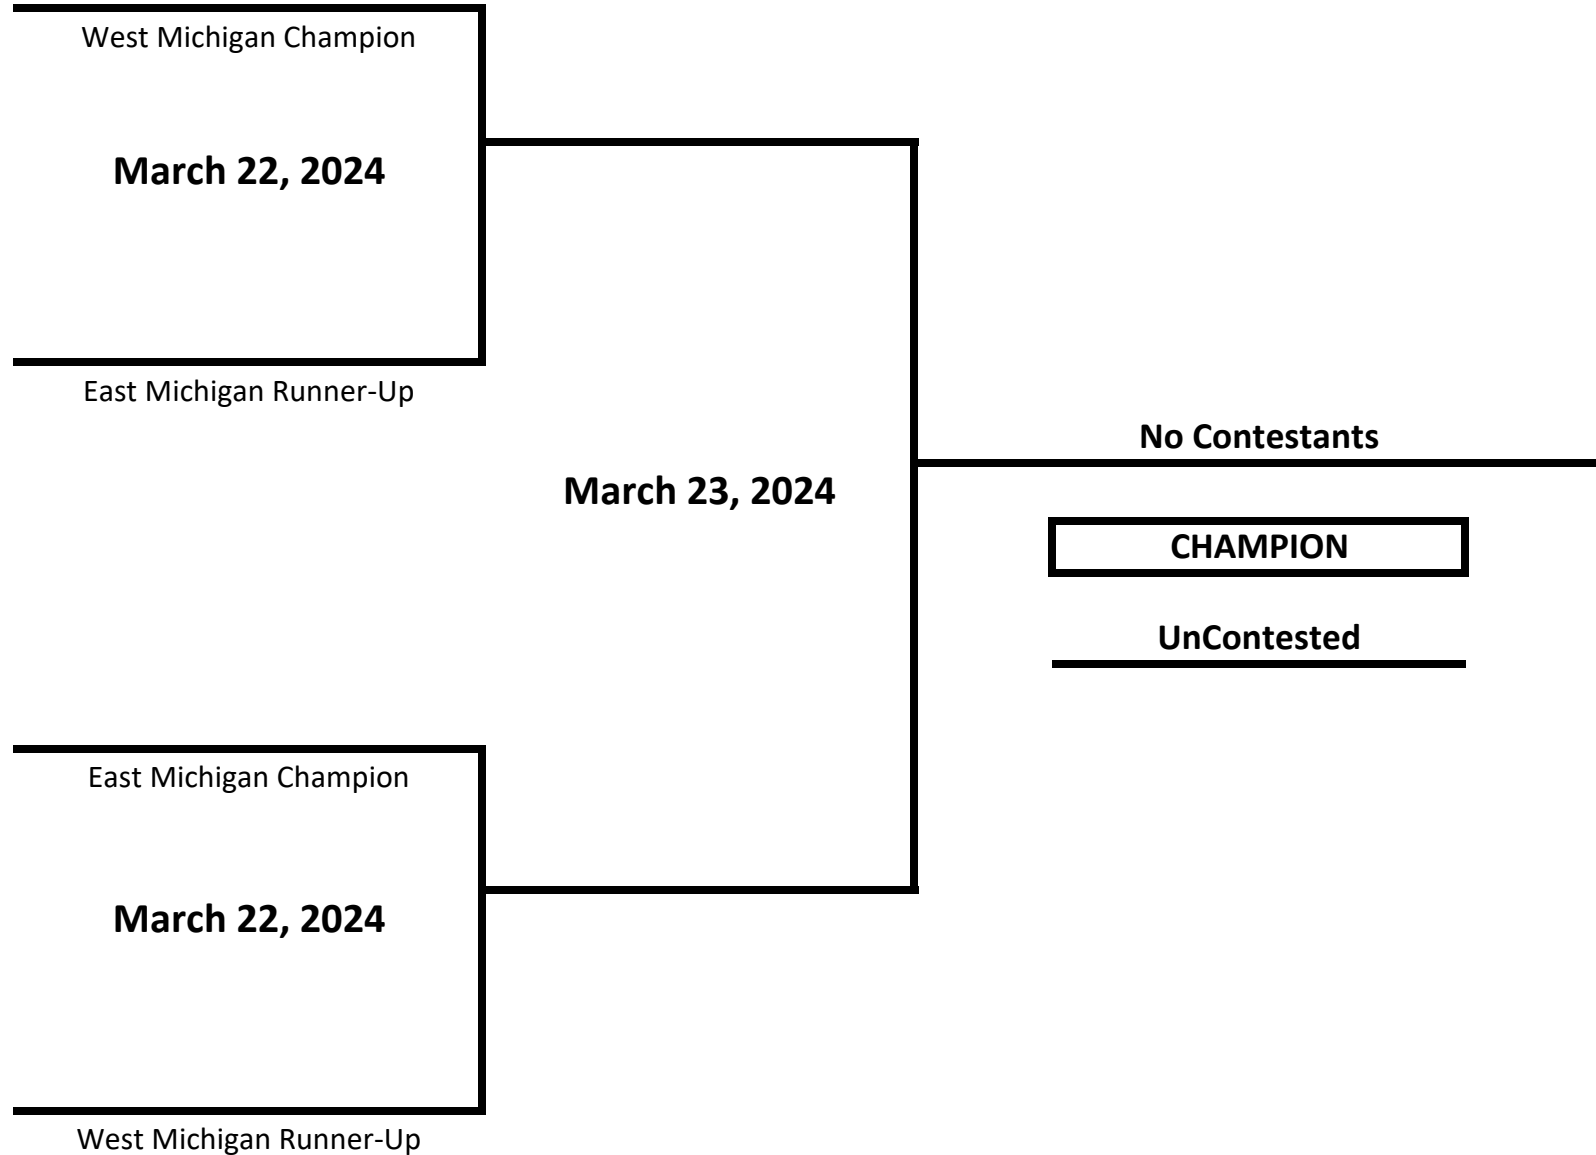

2024 MICHIGAN GOLDEN GLOVES STATE CHAMPIONSHIPS

CLASS: ELITE - OPEN - FEMALE

WEIGHT: 119 LBS