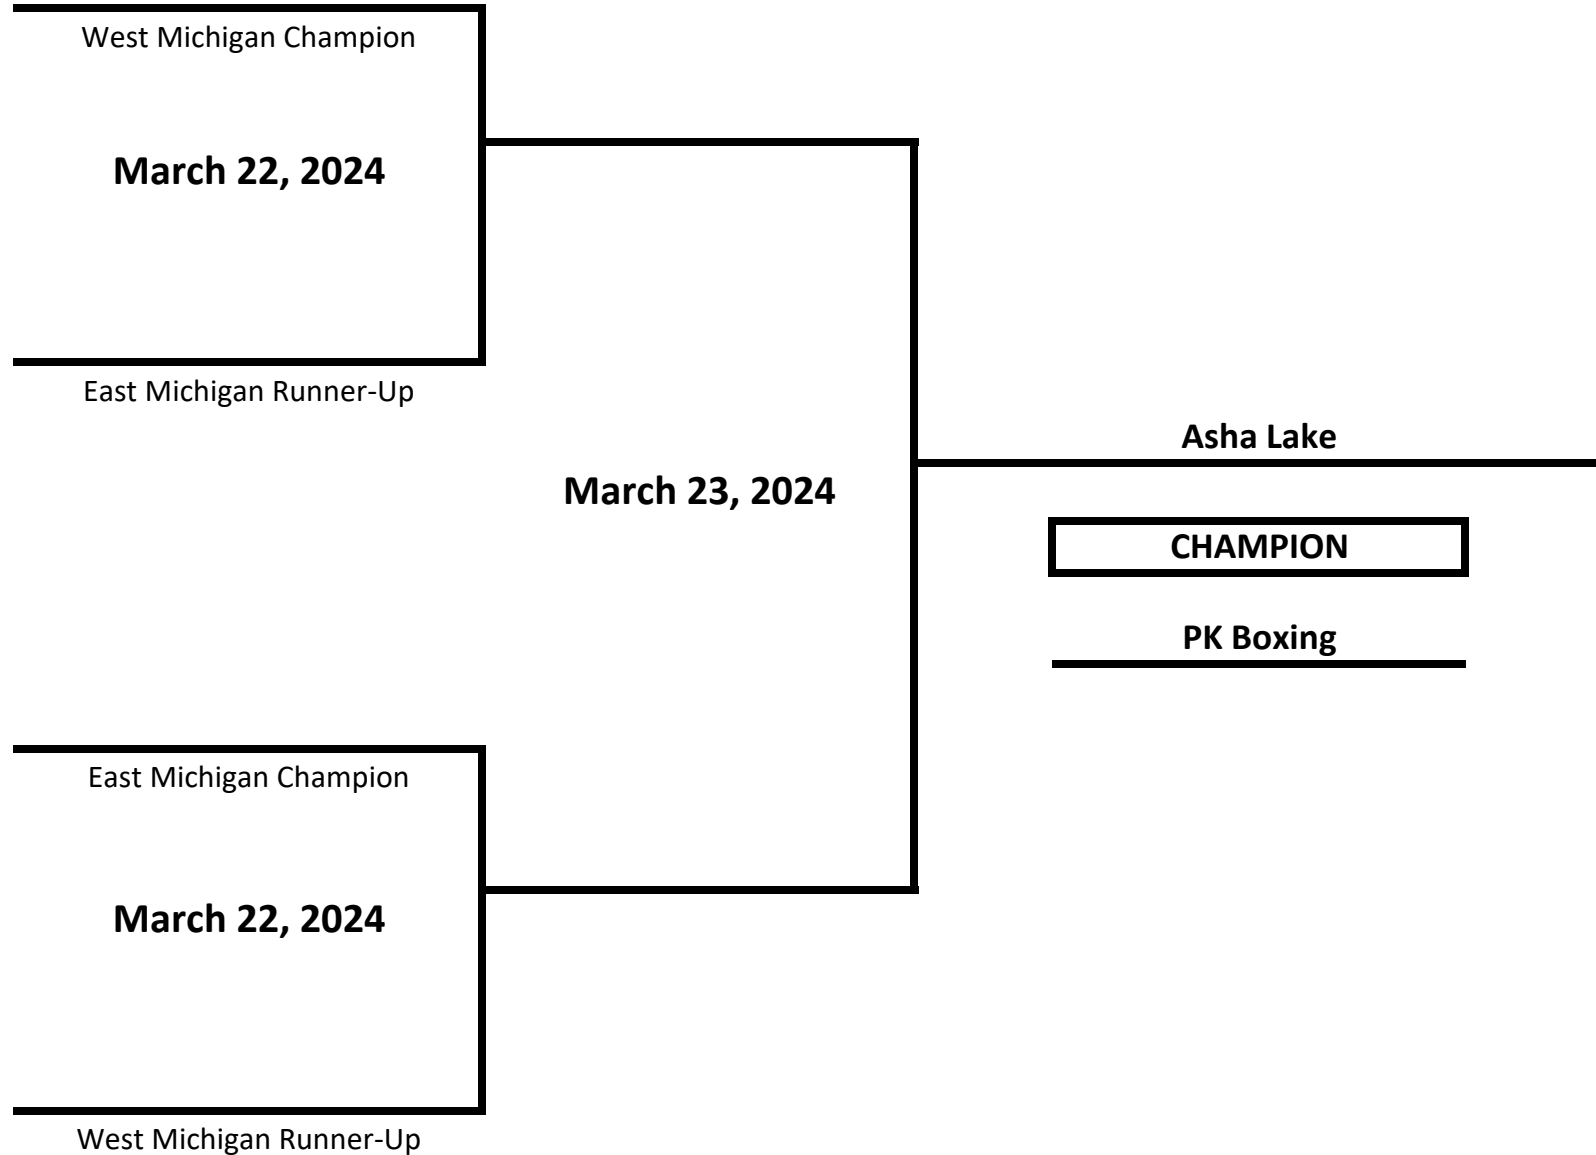

2024 MICHIGAN GOLDEN GLOVES STATE CHAMPIONSHIPS

CLASS: ELITE - OPEN - FEMALE

WEIGHT: 139 LBS