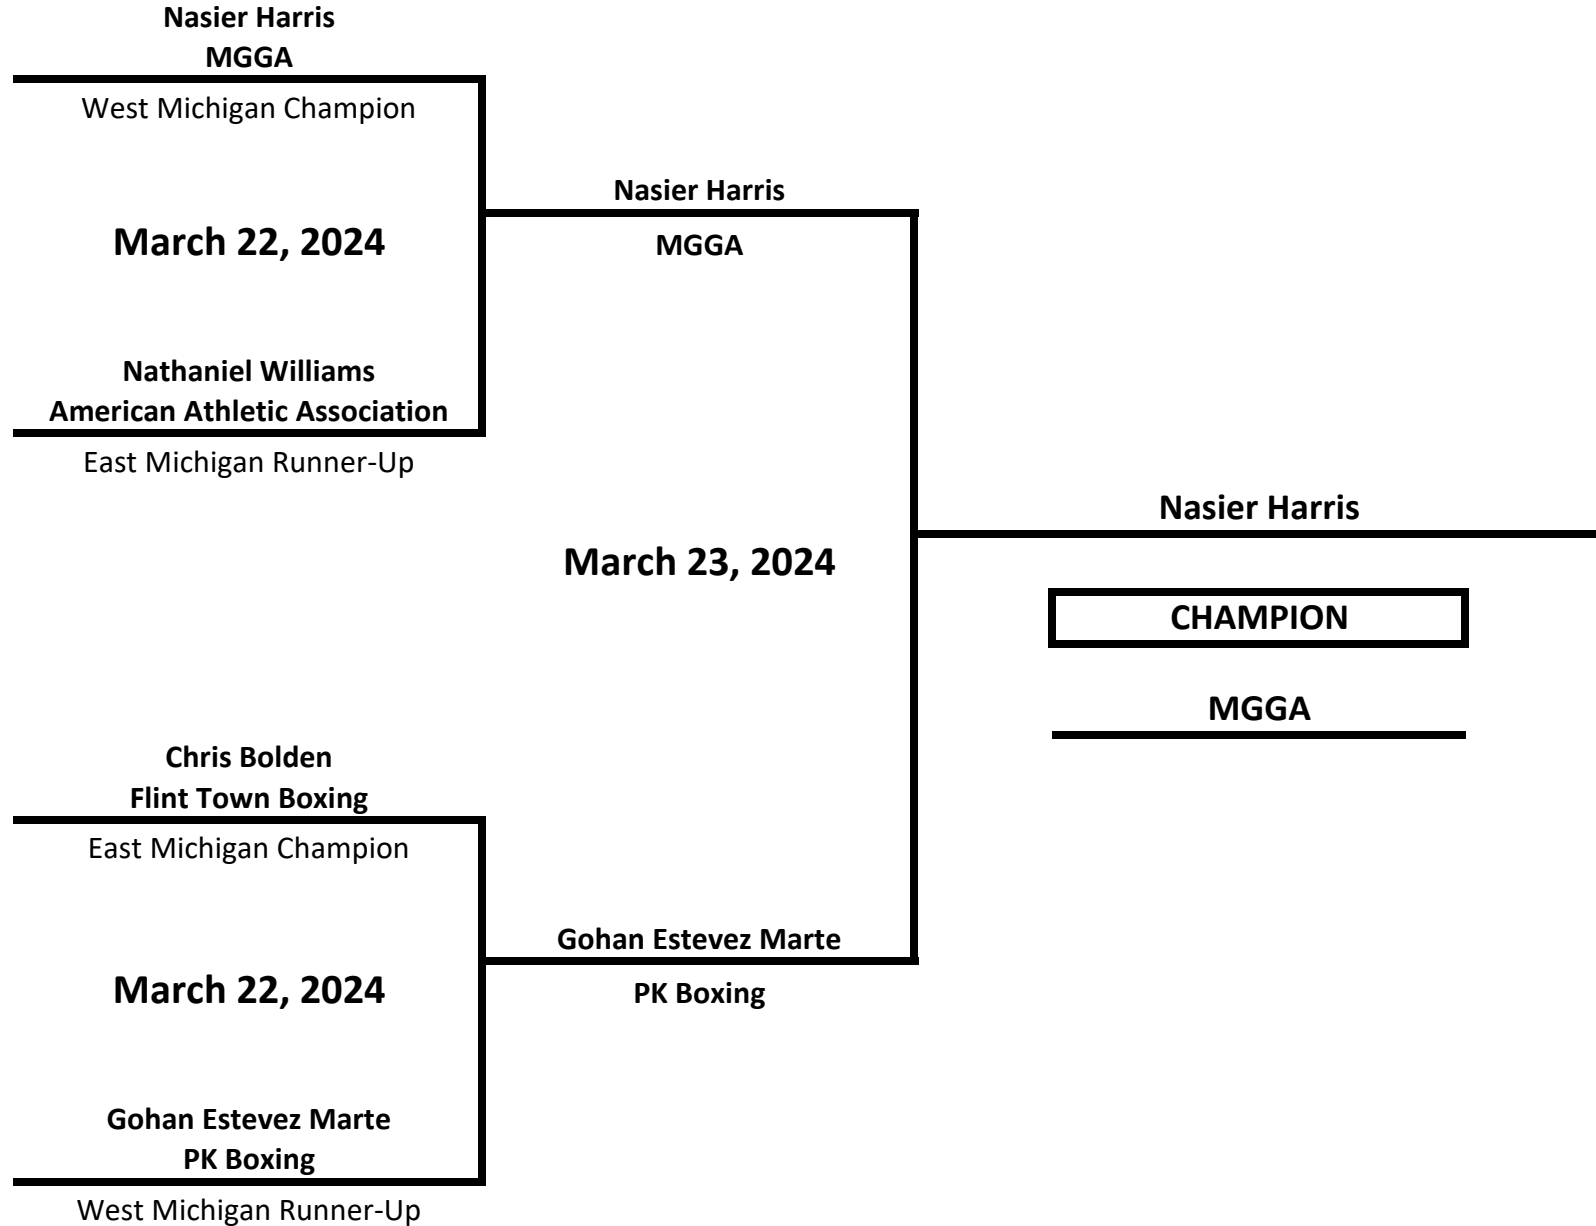

2024 MICHIGAN GOLDEN GLOVES STATE CHAMPIONSHIPS

CLASS: ELITE - NOVICE - MALE

WEIGHT: 156 LBS