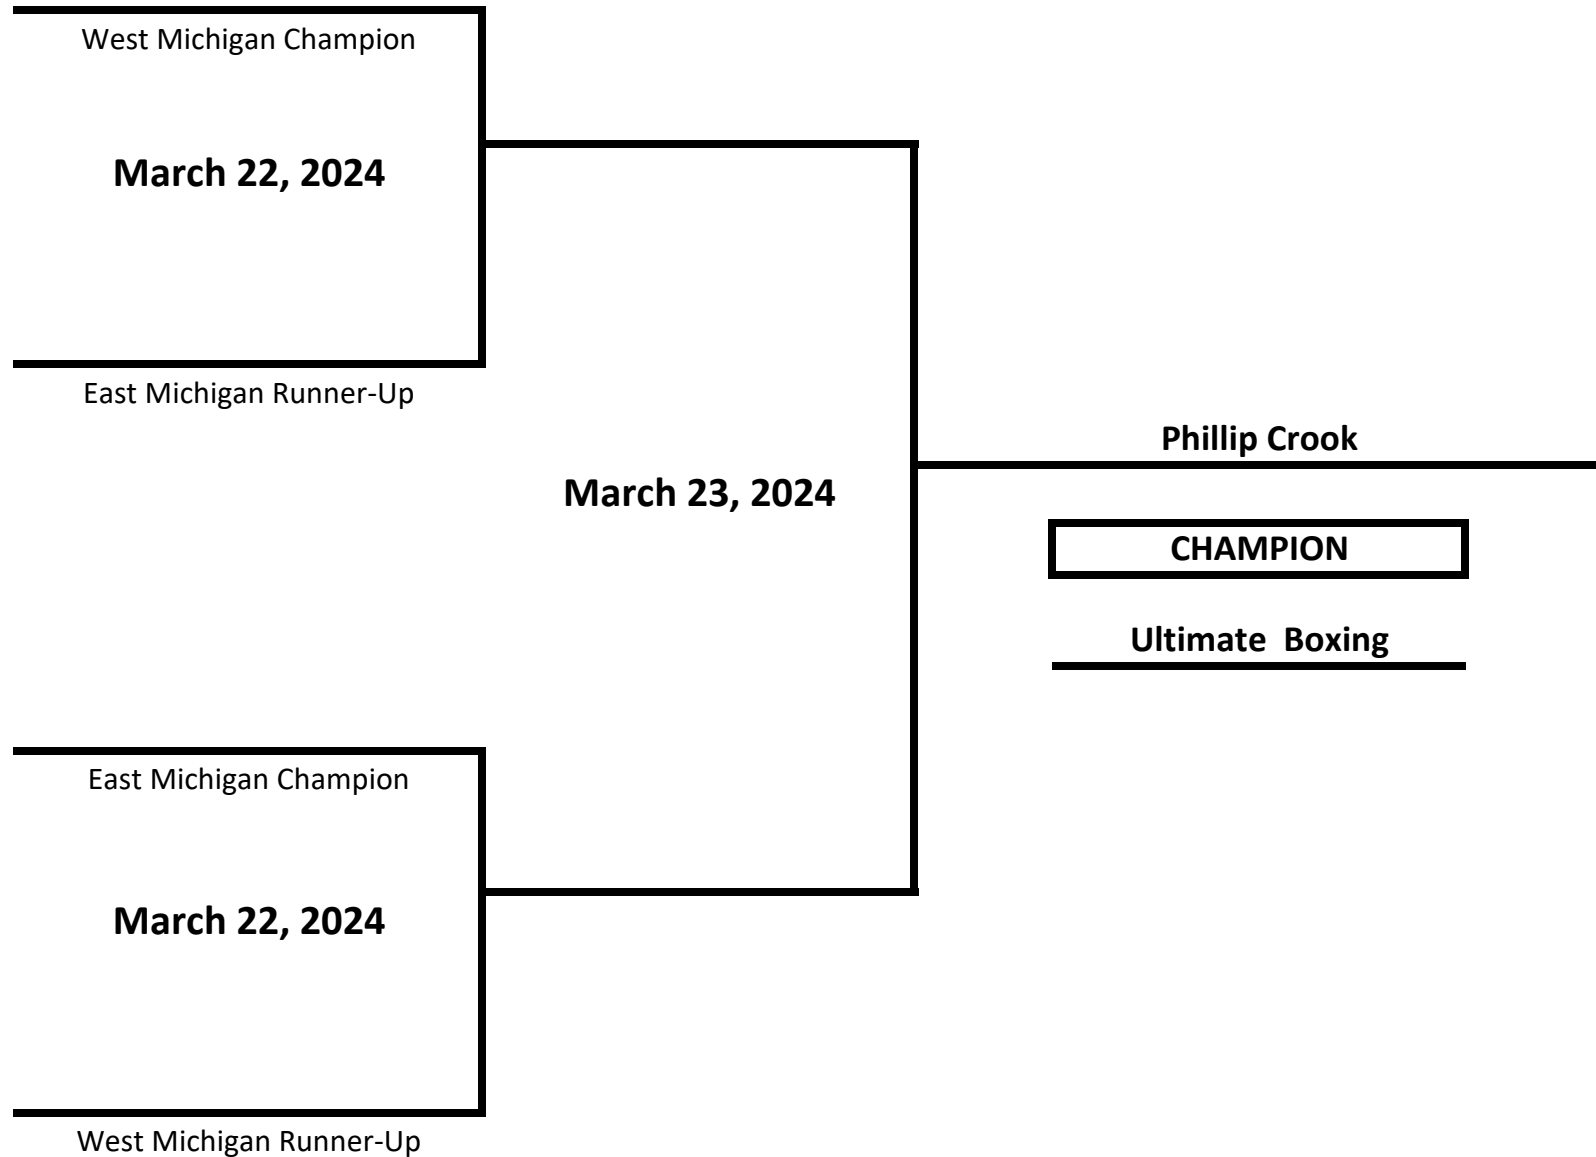

2024 MICHIGAN GOLDEN GLOVES STATE CHAMPIONSHIPS

CLASS: ELITE - OPEN - MALE

WEIGHT: 176 LBS