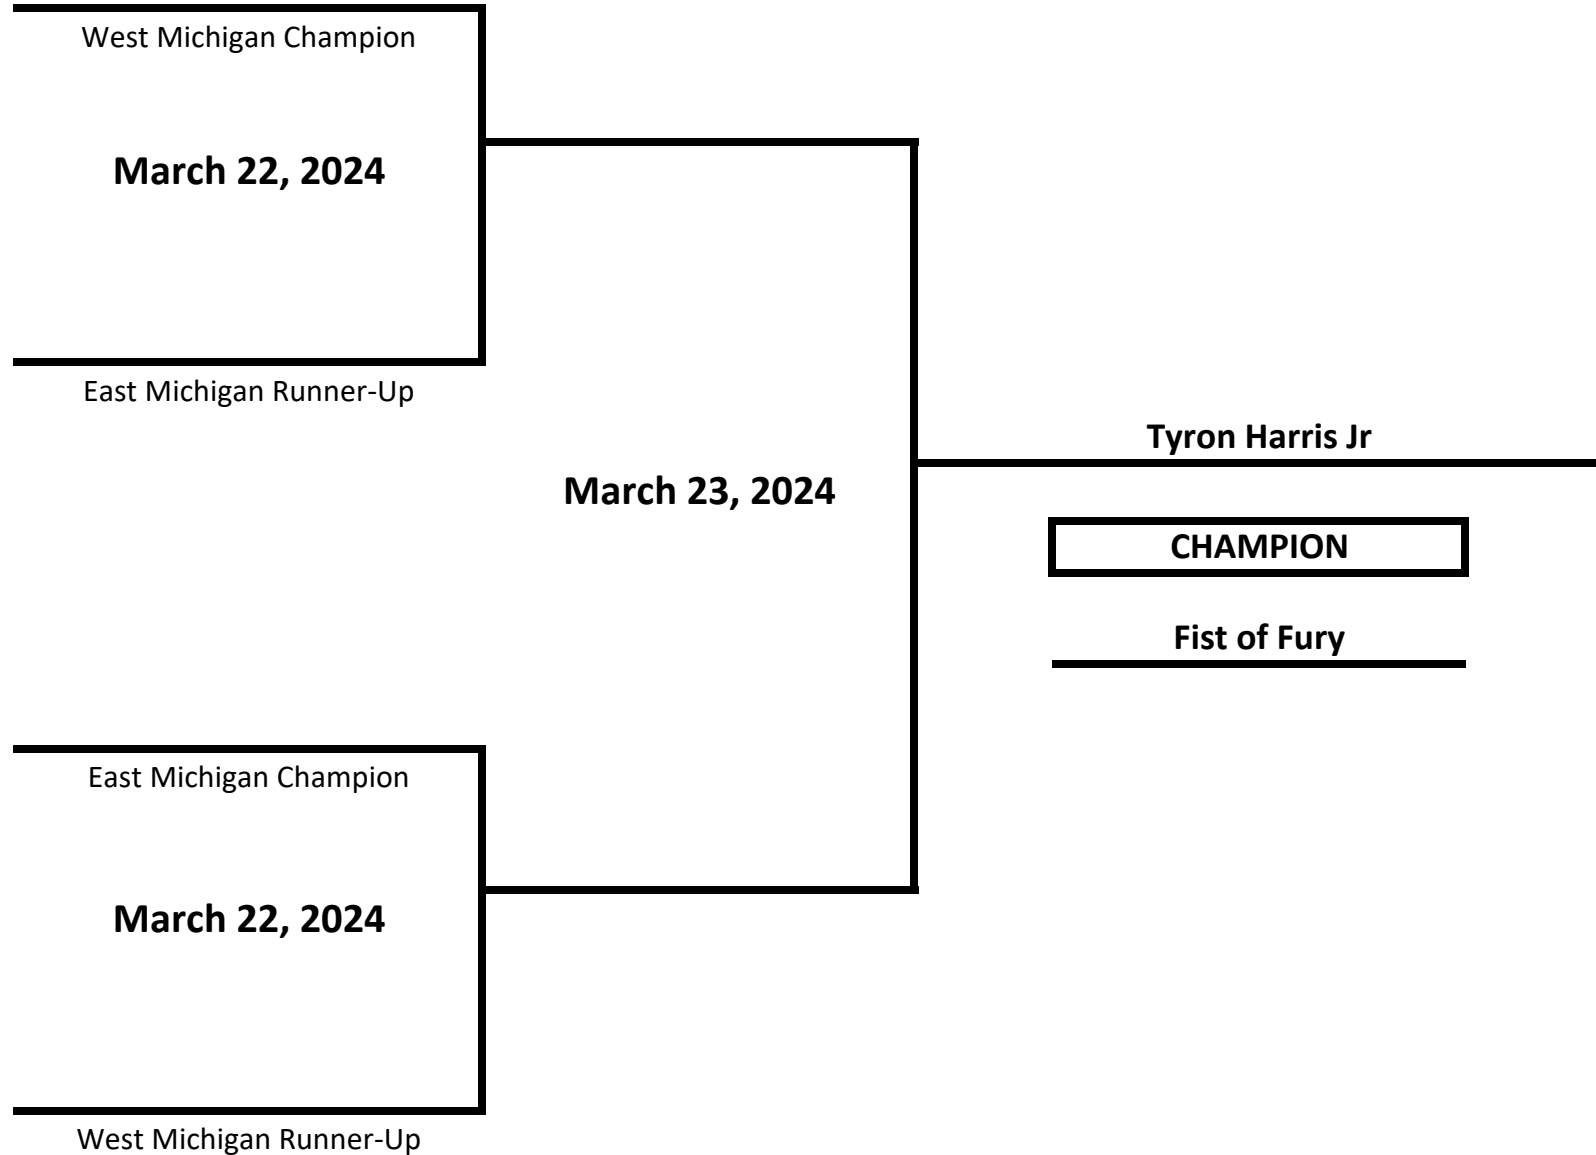

2024 MICHIGAN GOLDEN GLOVES STATE CHAMPIONSHIPS

CLASS: ELITE - NOVICE - MALE

WEIGHT: 112 LBS

2024 MICHIGAN GOLDEN GLOVES STATE CHAMPIONSHIPS

CLASS: ELITE - NOVICE - MALE

WEIGHT: 125 LBS

**Gabriel Munoz Hernandez
Warrior's Quest**