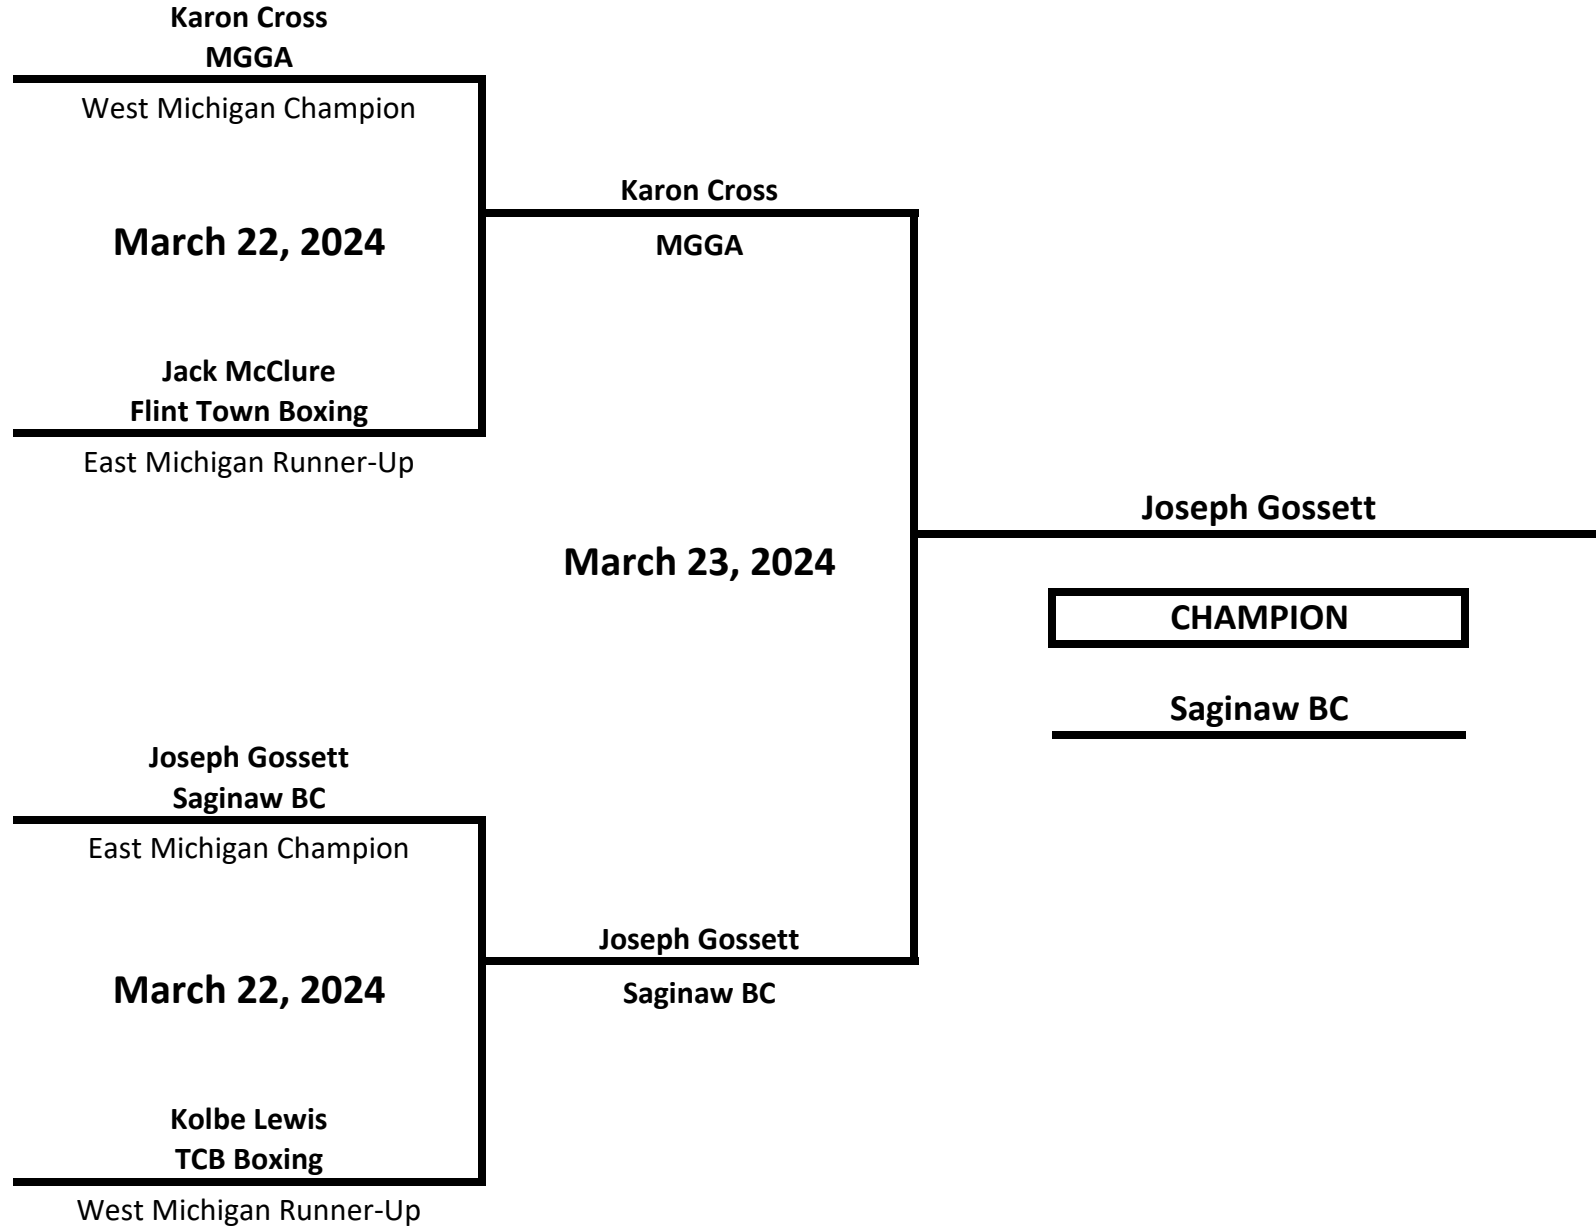

2024 MICHIGAN GOLDEN GLOVES STATE CHAMPIONSHIPS

CLASS: ELITE - NOVICE - MALE

WEIGHT: 147 LBS