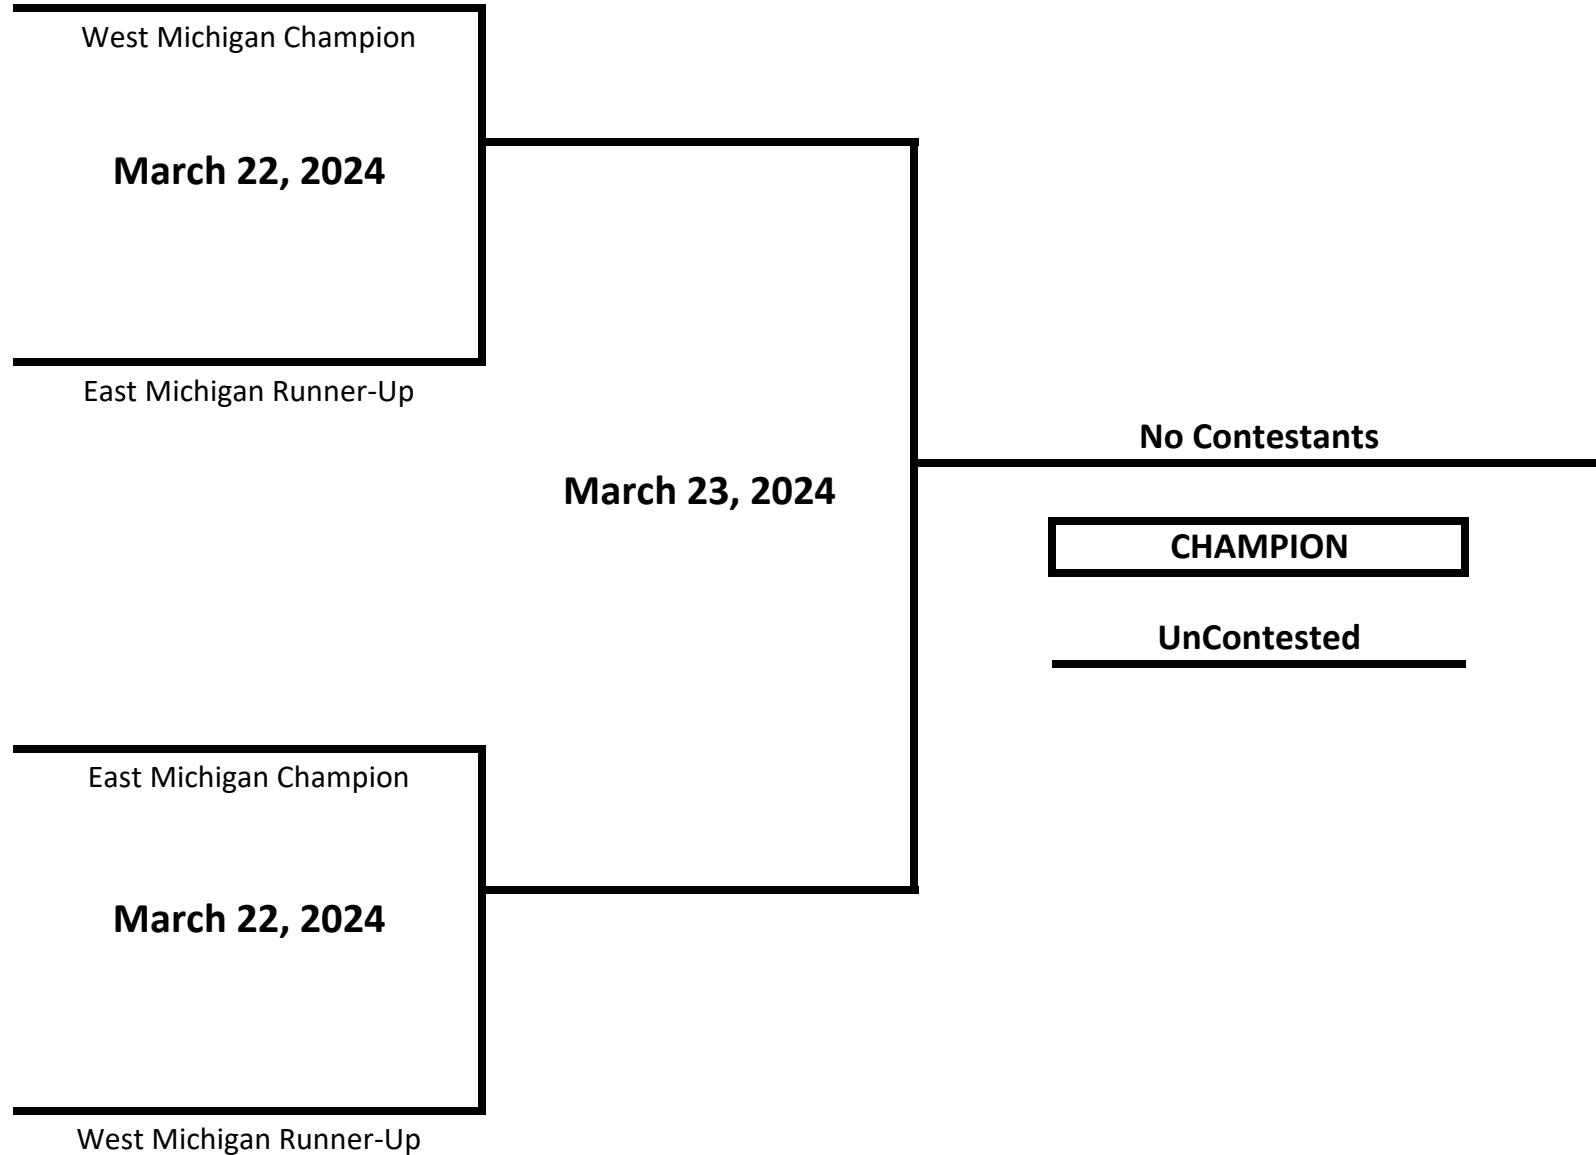

WEIGHT: 154 LBS

2024 MICHIGAN GOLDEN GLOVES STATE CHAMPIONSHIPS

CLASS: ELITE - NOVICE - FEMALE

WEIGHT: 165 LBS

2024 MICHIGAN GOLDEN GLOVES STATE CHAMPIONSHIPS

CLASS: ELITE - NOVICE - FEMALE

WEIGHT: 178 LBS

2024 MICHIGAN GOLDEN GLOVES STATE CHAMPIONSHIPS