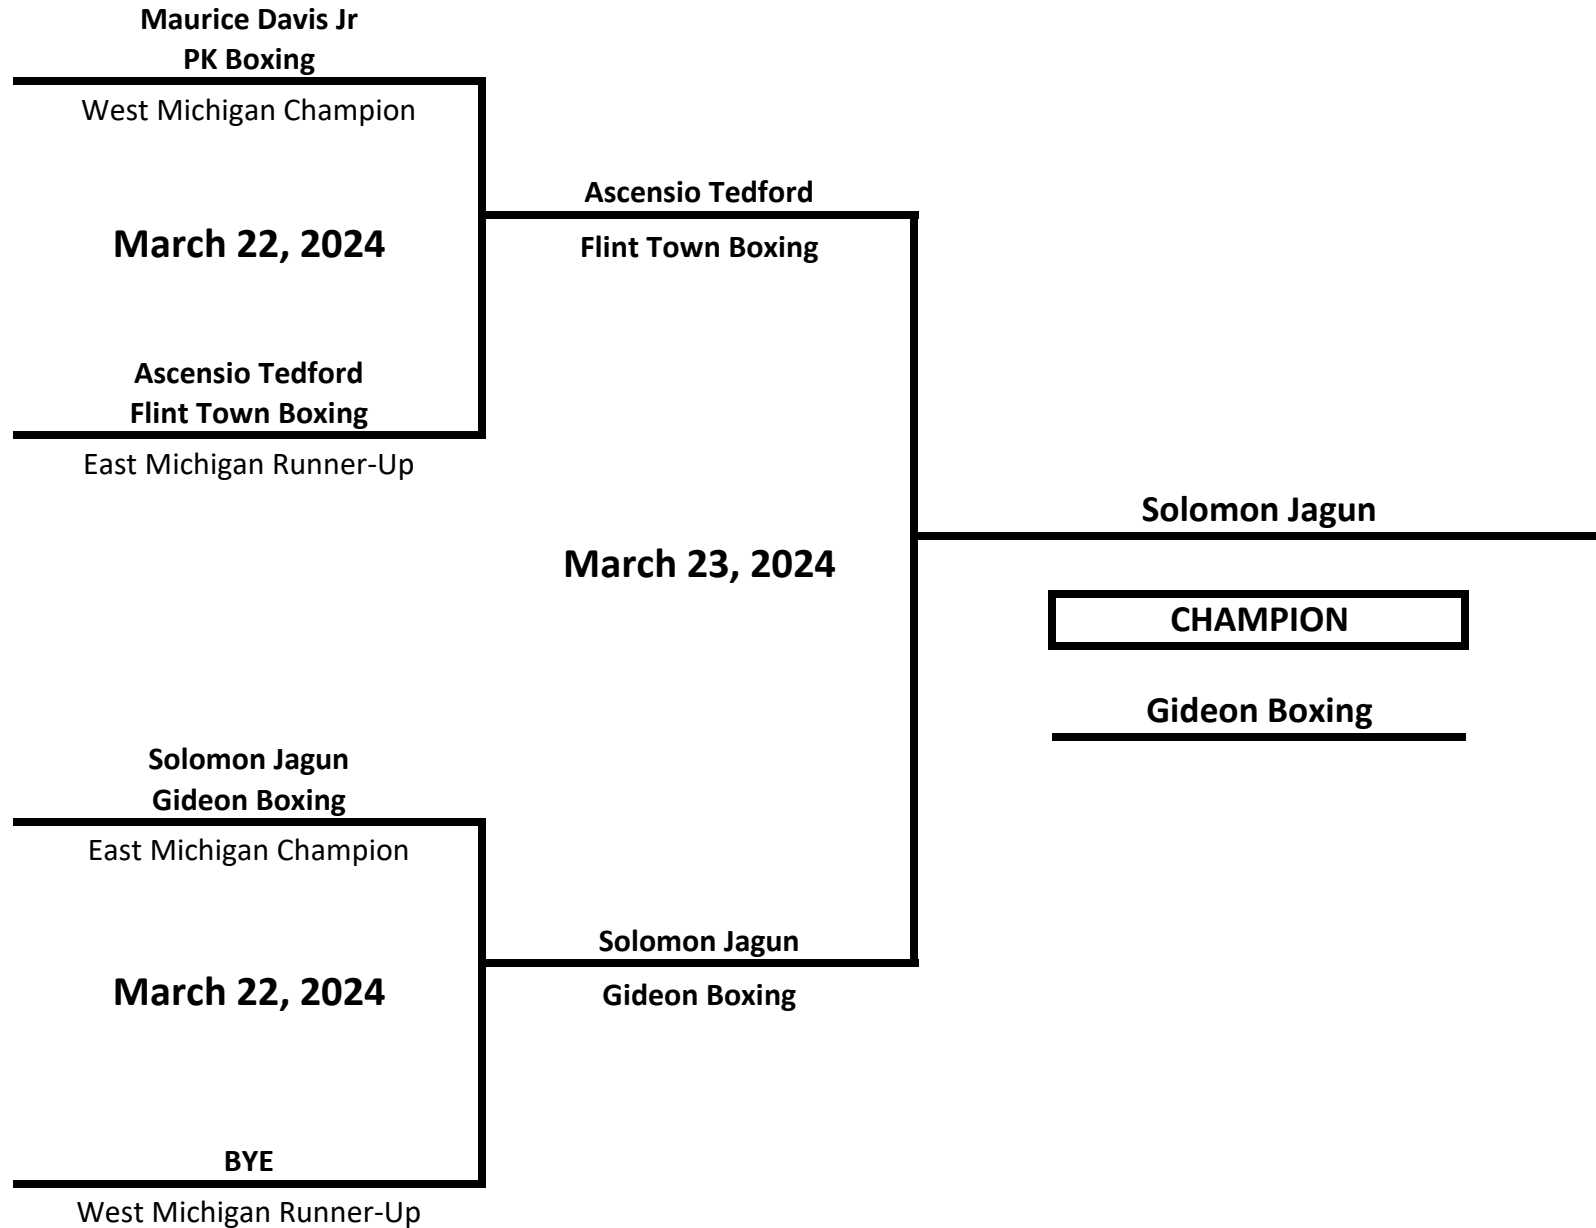

CLASS: ELITE - OPEN - MALE

WEIGHT: 176 LBS

2024 MICHIGAN GOLDEN GLOVES STATE CHAMPIONSHIPS

CLASS: ELITE - OPEN - MALE

WEIGHT: 203 LBS

2024 MICHIGAN GOLDEN GLOVES STATE CHAMPIONSHIPS

CLASS: ELITE - OPEN - MALE