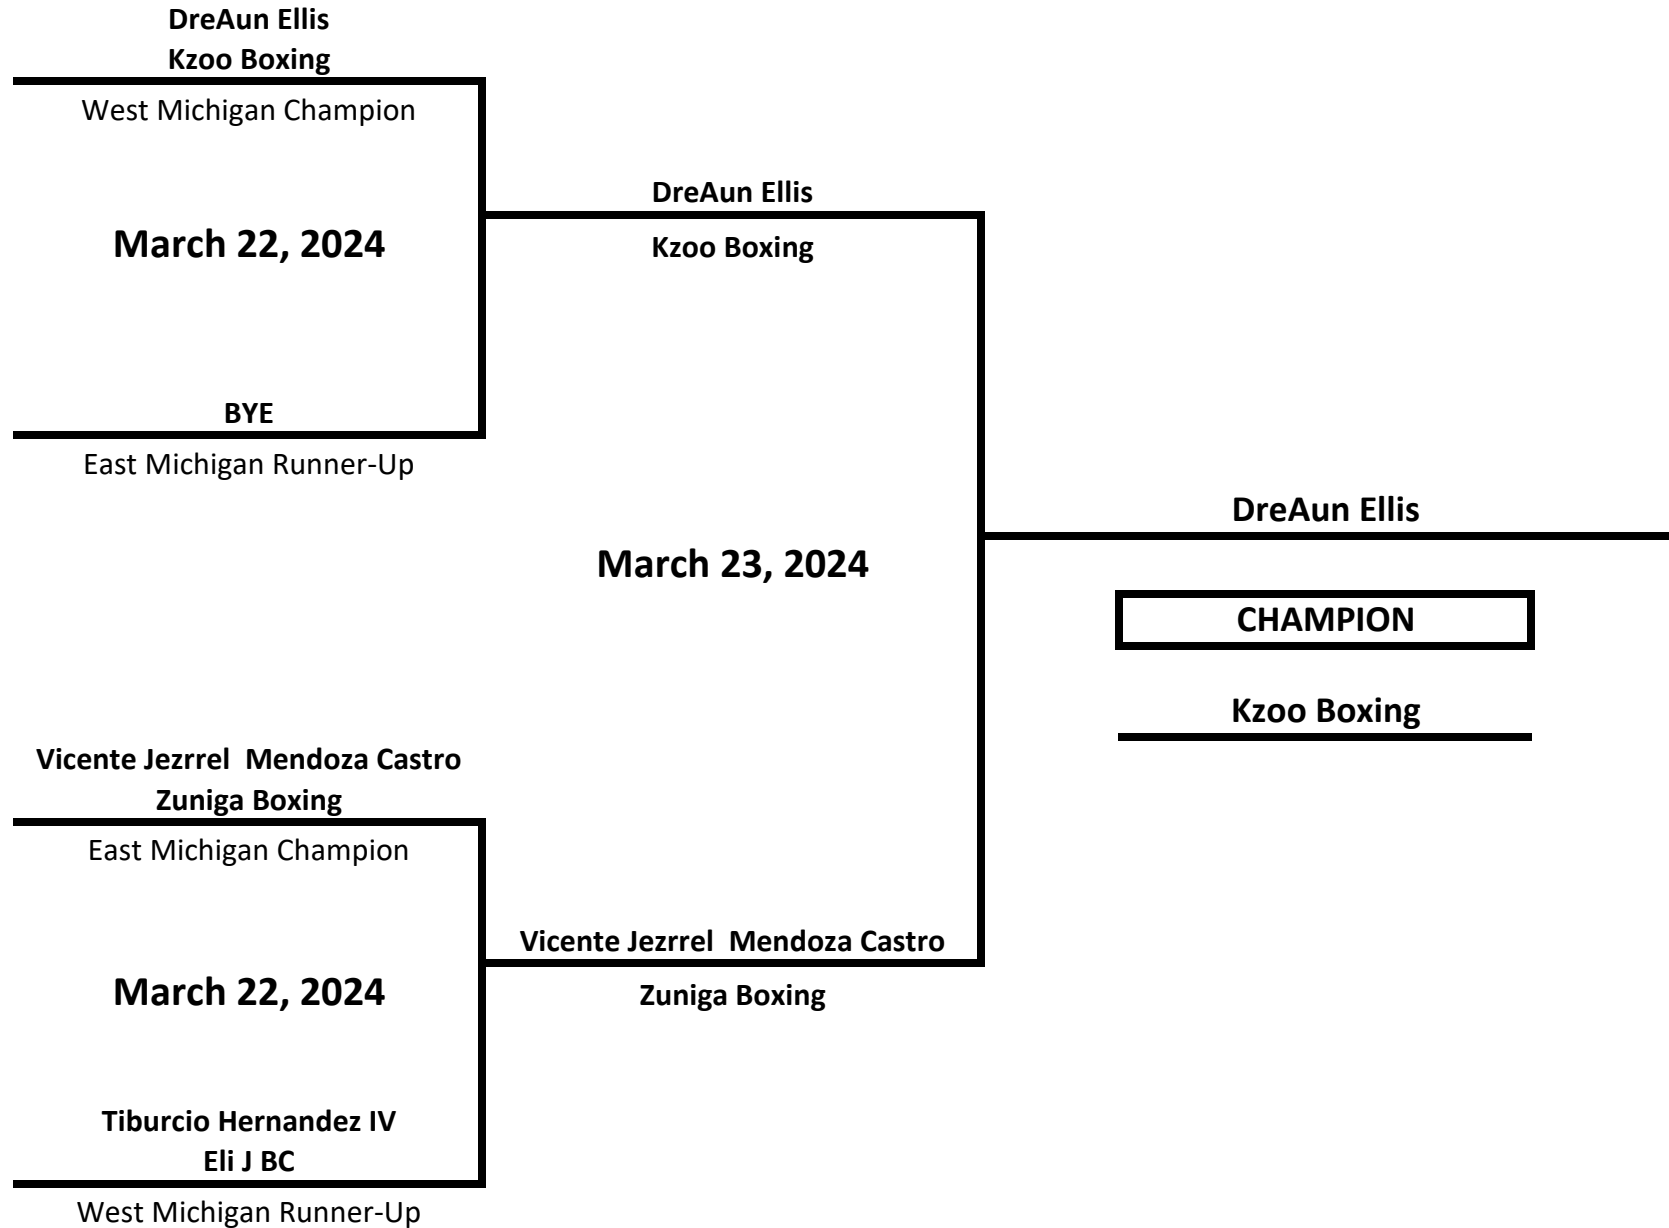

2024 MICHIGAN GOLDEN GLOVES STATE CHAMPIONSHIPS

CLASS: ELITE - NOVICE - MALE

WEIGHT: 139 LBS