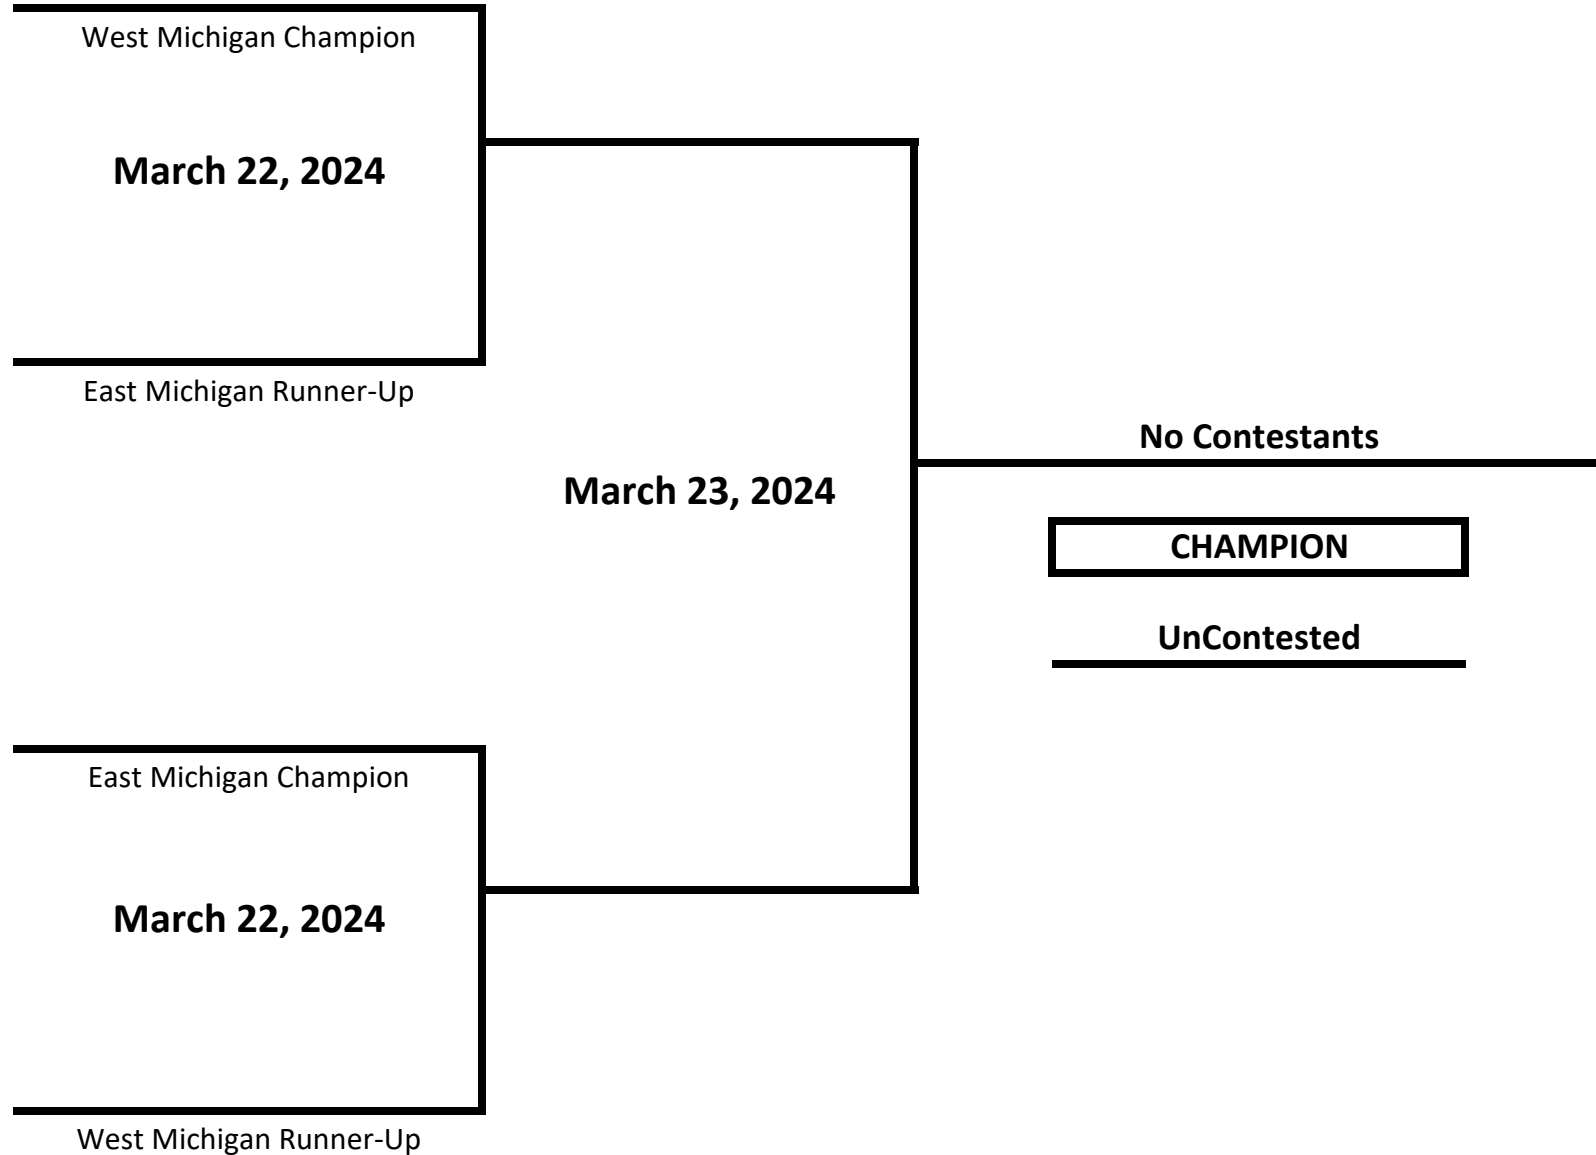

CLASS: ELITE - NOVICE - FEMALE

WEIGHT: 139 LBS

2024 MICHIGAN GOLDEN GLOVES STATE CHAMPIONSHIPS

CLASS: ELITE - NOVICE - FEMALE

WEIGHT: 146 LBS

2024 MICHIGAN GOLDEN GLOVES STATE CHAMPIONSHIPS

CLASS: ELITE - NOVICE - FEMALE