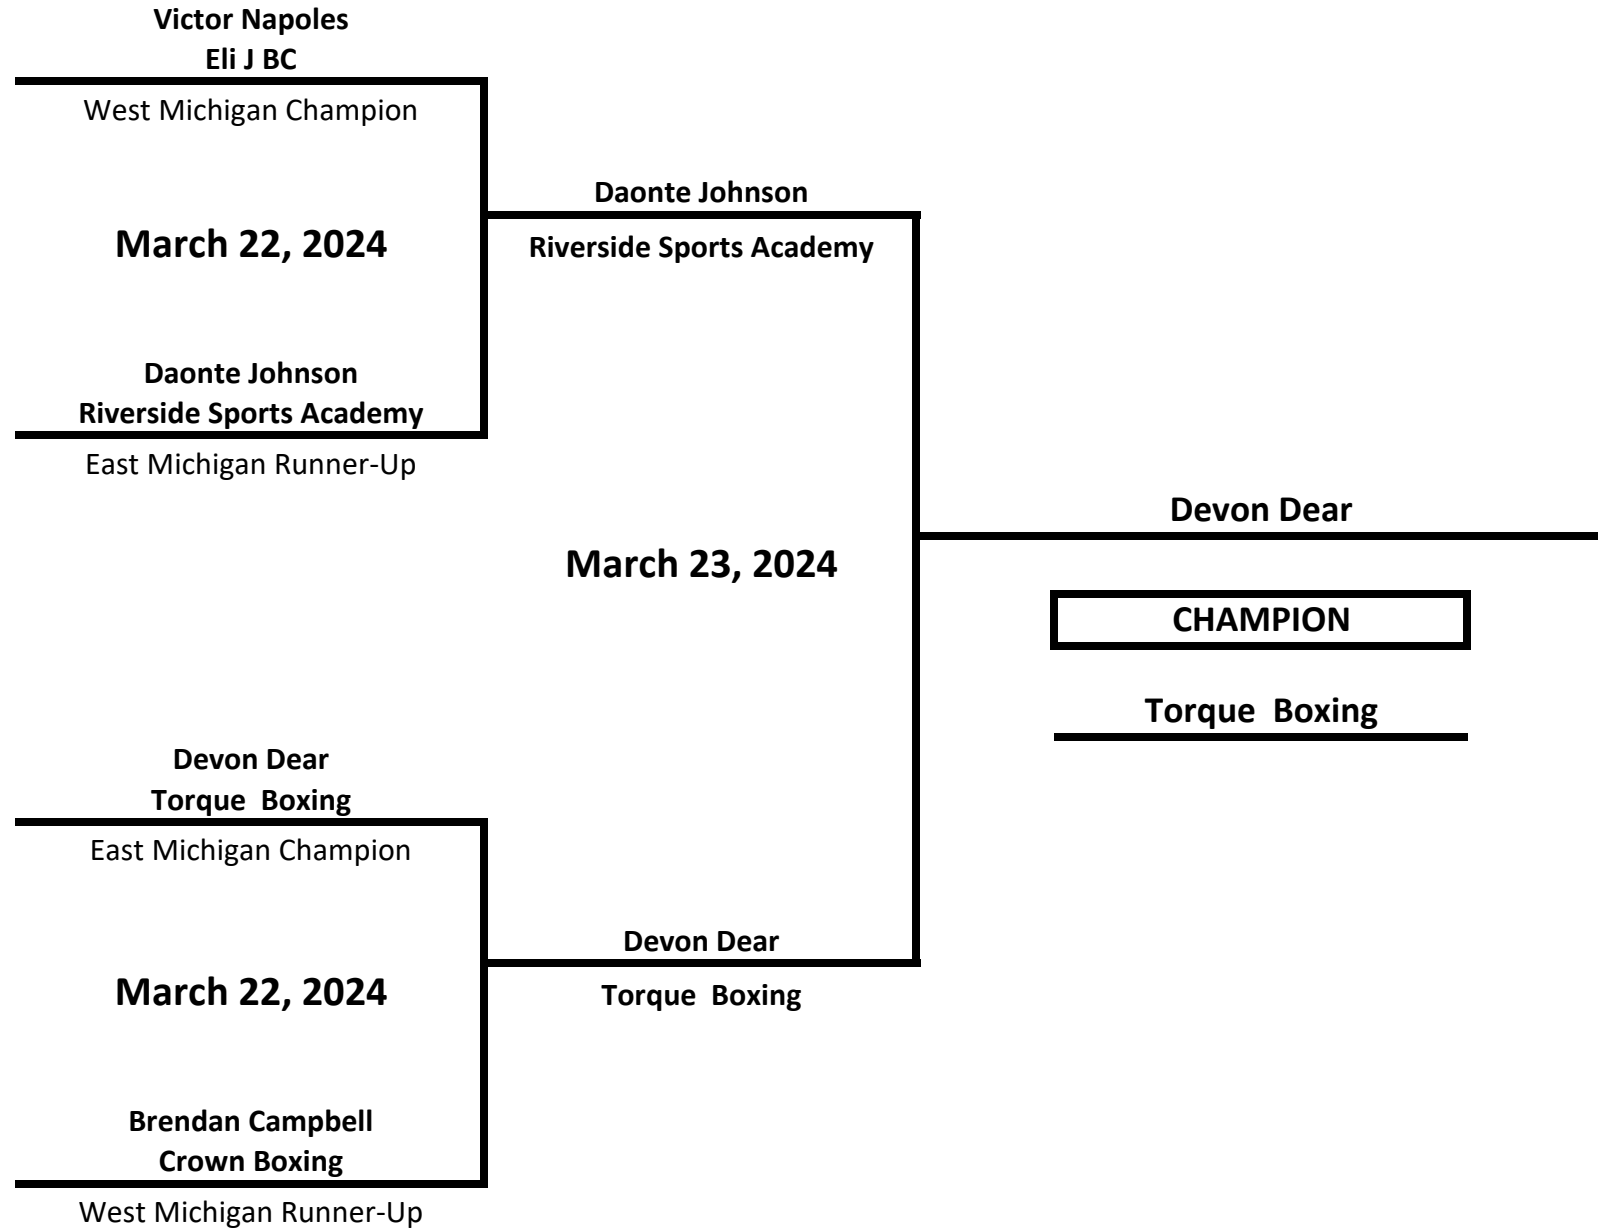

2024 MICHIGAN GOLDEN GLOVES STATE CHAMPIONSHIPS

CLASS: ELITE - NOVICE - MALE

WEIGHT: 203+ LBS