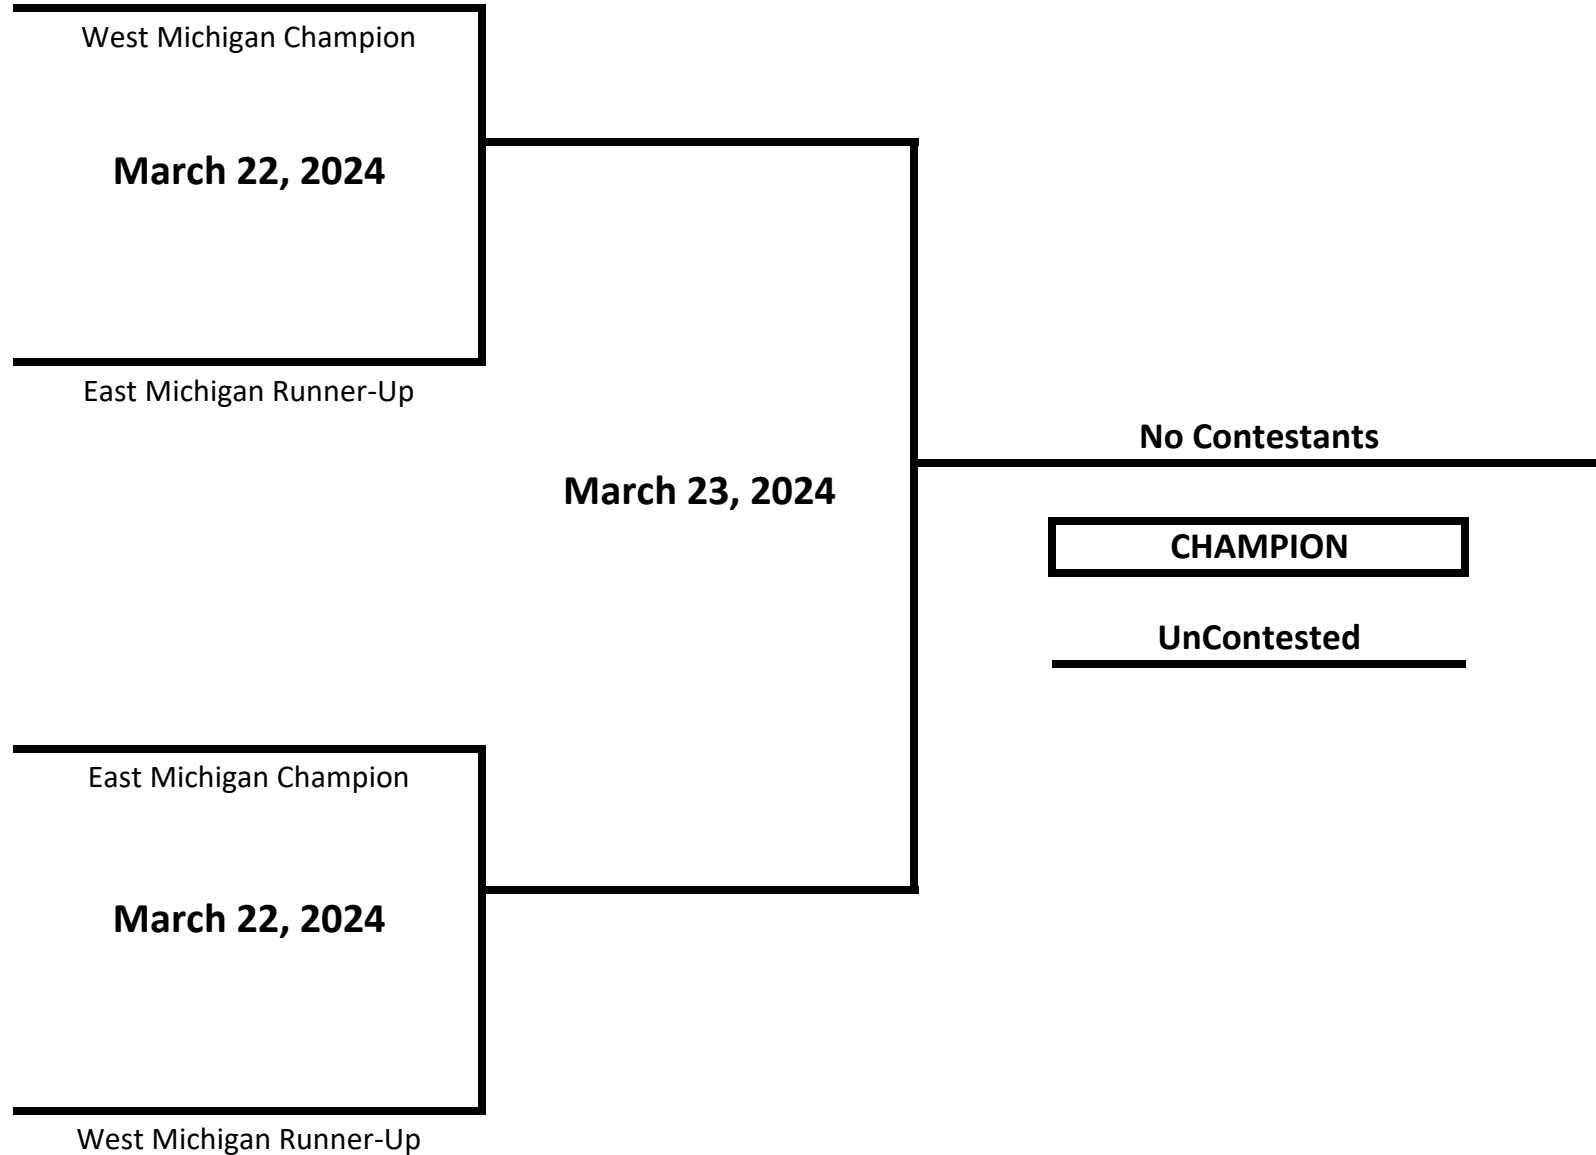

WEIGHT: 154 LBS

2024 MICHIGAN GOLDEN GLOVES STATE CHAMPIONSHIPS

CLASS: ELITE - OPEN - FEMALE

WEIGHT: 165 LBS

2024 MICHIGAN GOLDEN GLOVES STATE CHAMPIONSHIPS

CLASS: ELITE - OPEN - FEMALE

WEIGHT: 178 LBS

2024 MICHIGAN GOLDEN GLOVES STATE CHAMPIONSHIPS