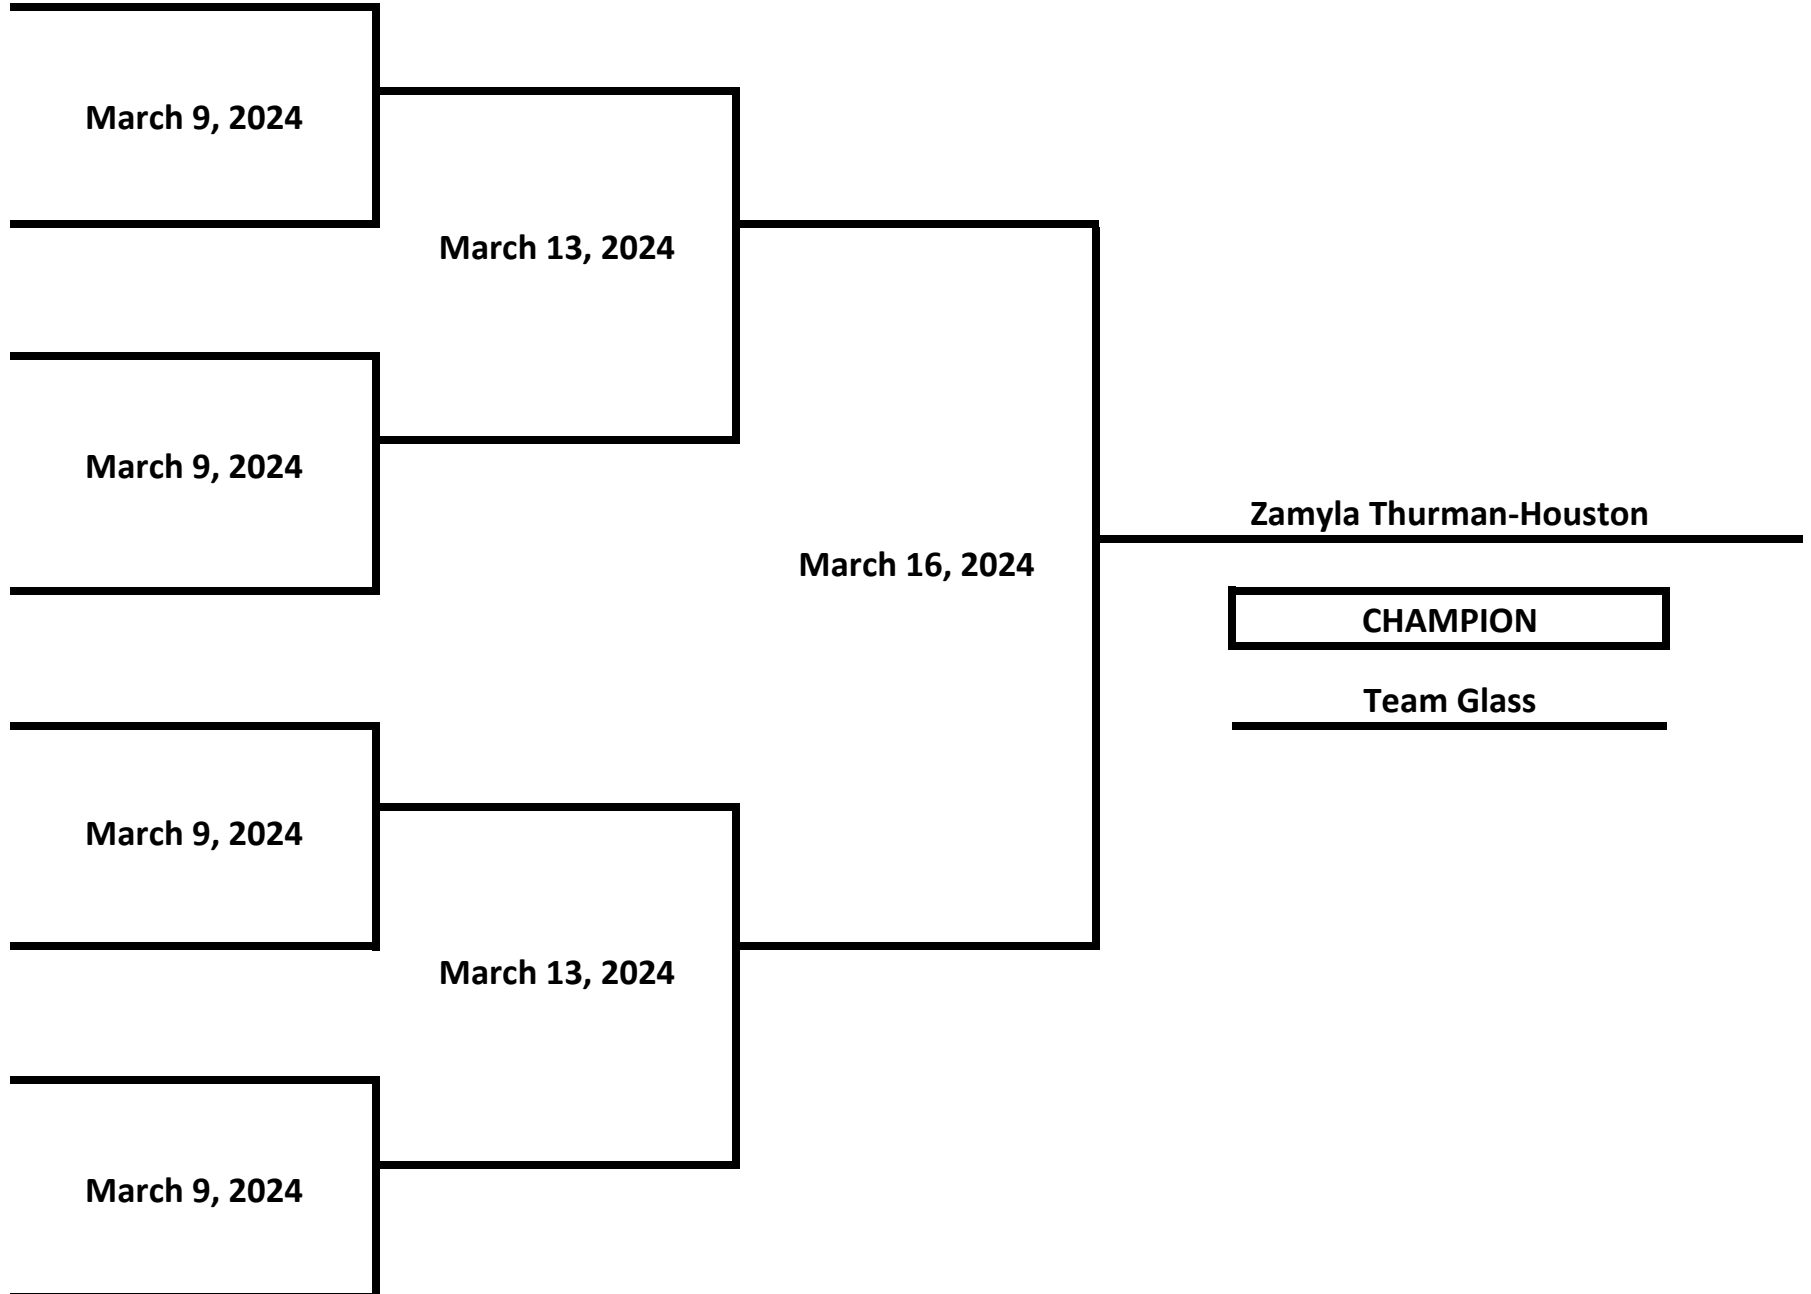

2024 MICHIGAN GOLDEN GLOVES - WEST MICHIGAN TOURNAMENT

ELITE - OPEN - FEMALE

146 LBS