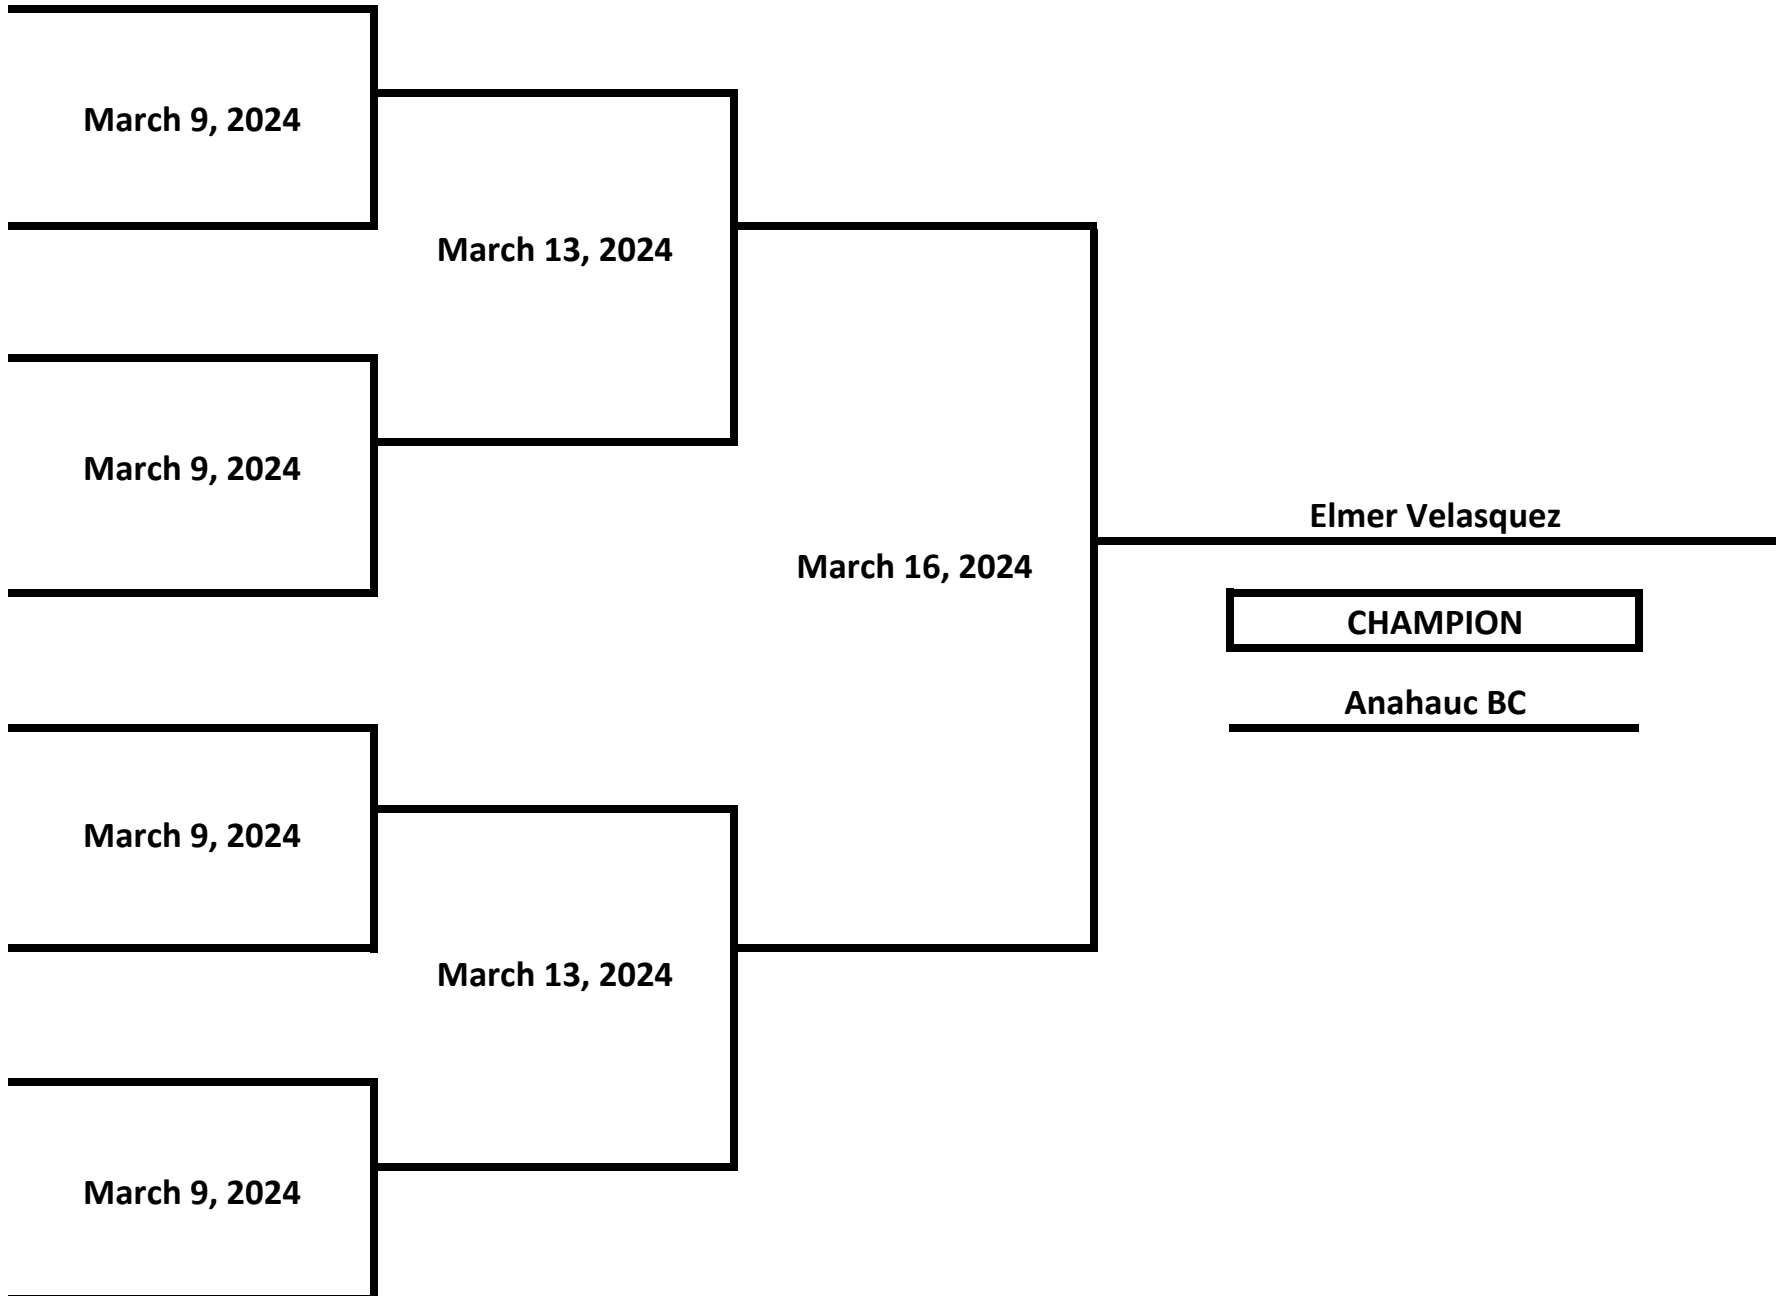

2024 MICHIGAN GOLDEN GLOVES - WEST MICHIGAN TOURNAMENT

ELITE - OPEN - MALE

112 LBS

2024 MICHIGAN GOLDEN GLOVES - WEST MICHIGAN TOURNAMENT

ELITE - OPEN - MALE

125 LBS

2024 MICHIGAN GOLDEN GLOVES - WEST MICHIGAN TOURNAMENT