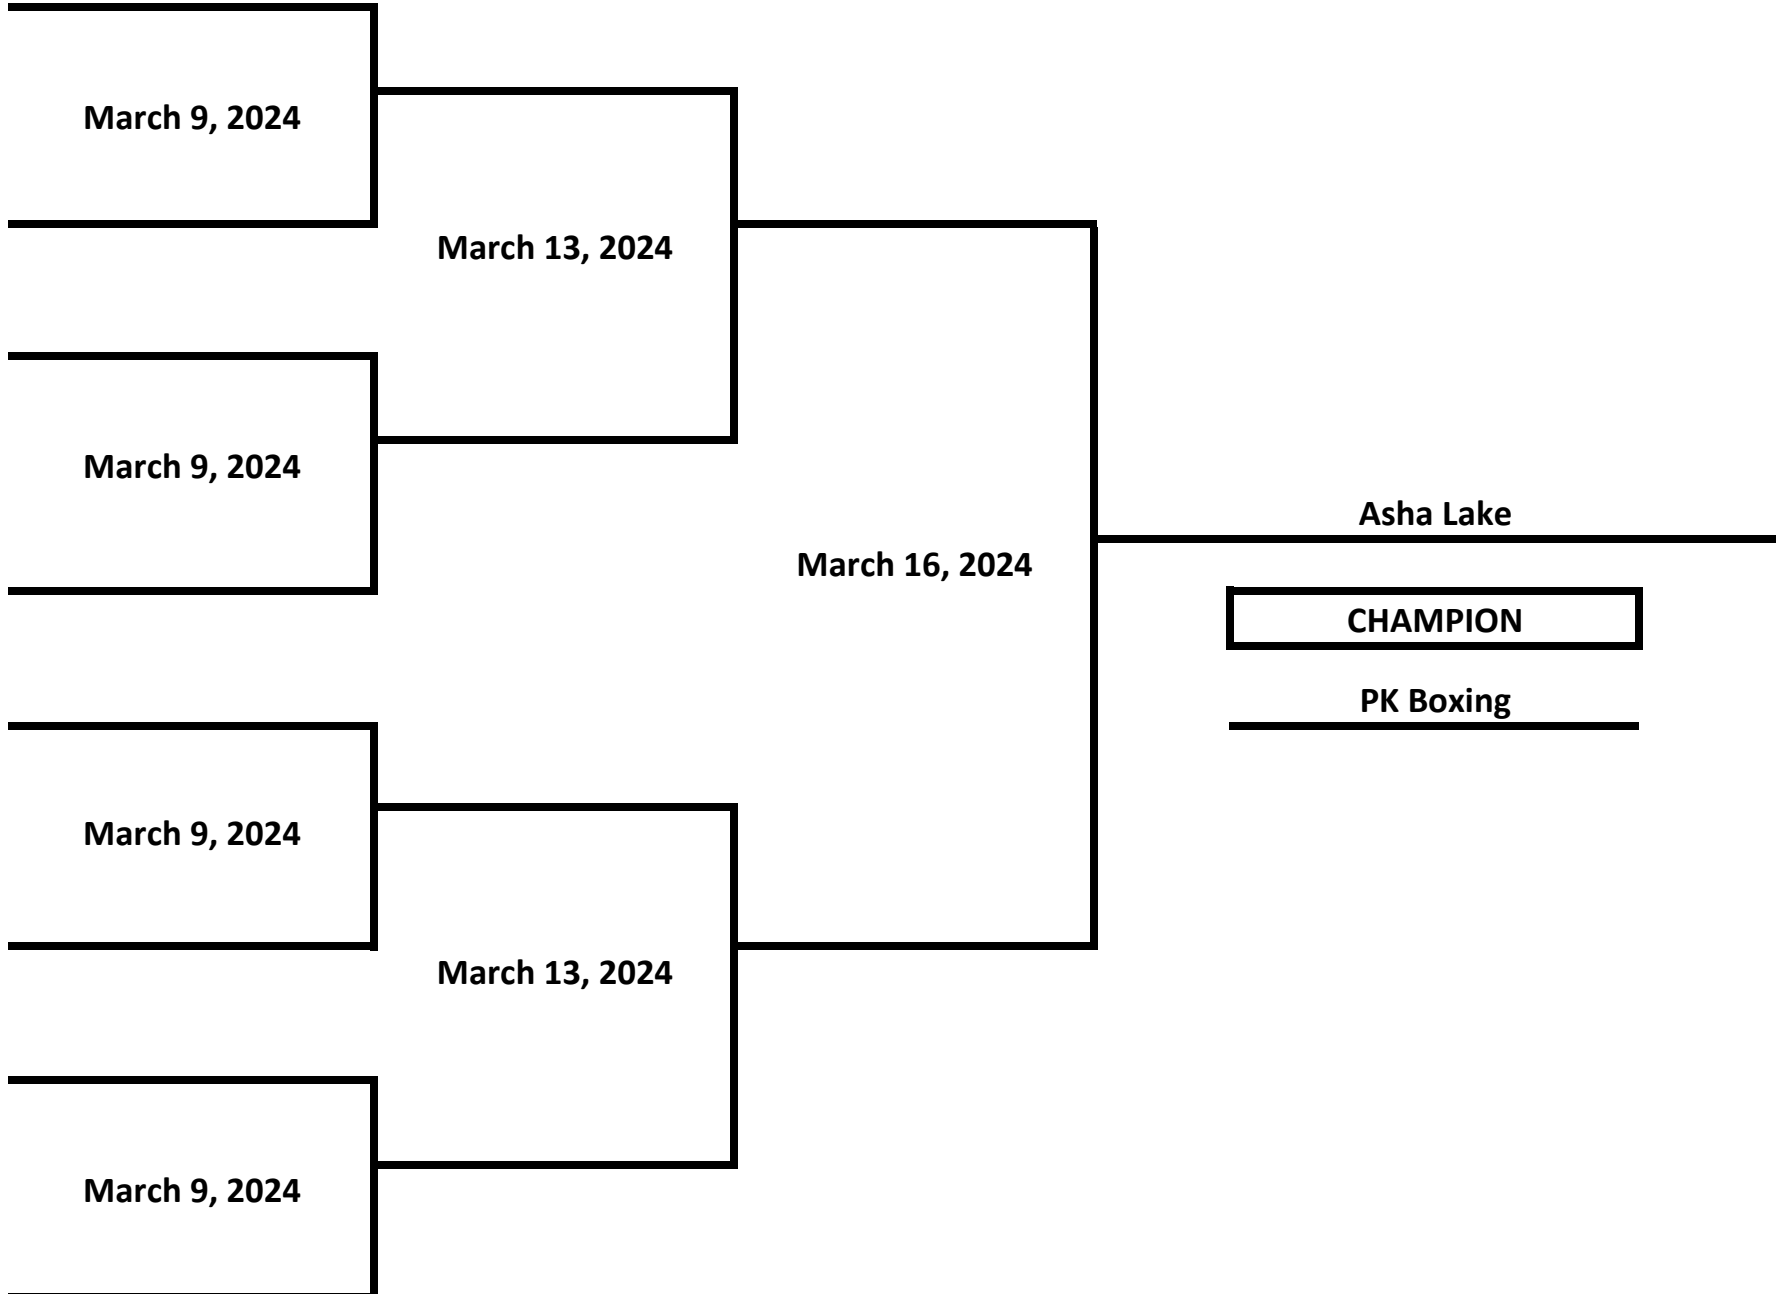

ELITE - OPEN - FEMALE

125 LBS

2024 MICHIGAN GOLDEN GLOVES - WEST MICHIGAN TOURNAMENT

ELITE - OPEN - FEMALE

132 LBS

2024 MICHIGAN GOLDEN GLOVES - WEST MICHIGAN TOURNAMENT

ELITE - OPEN - FEMALE

139 LBS