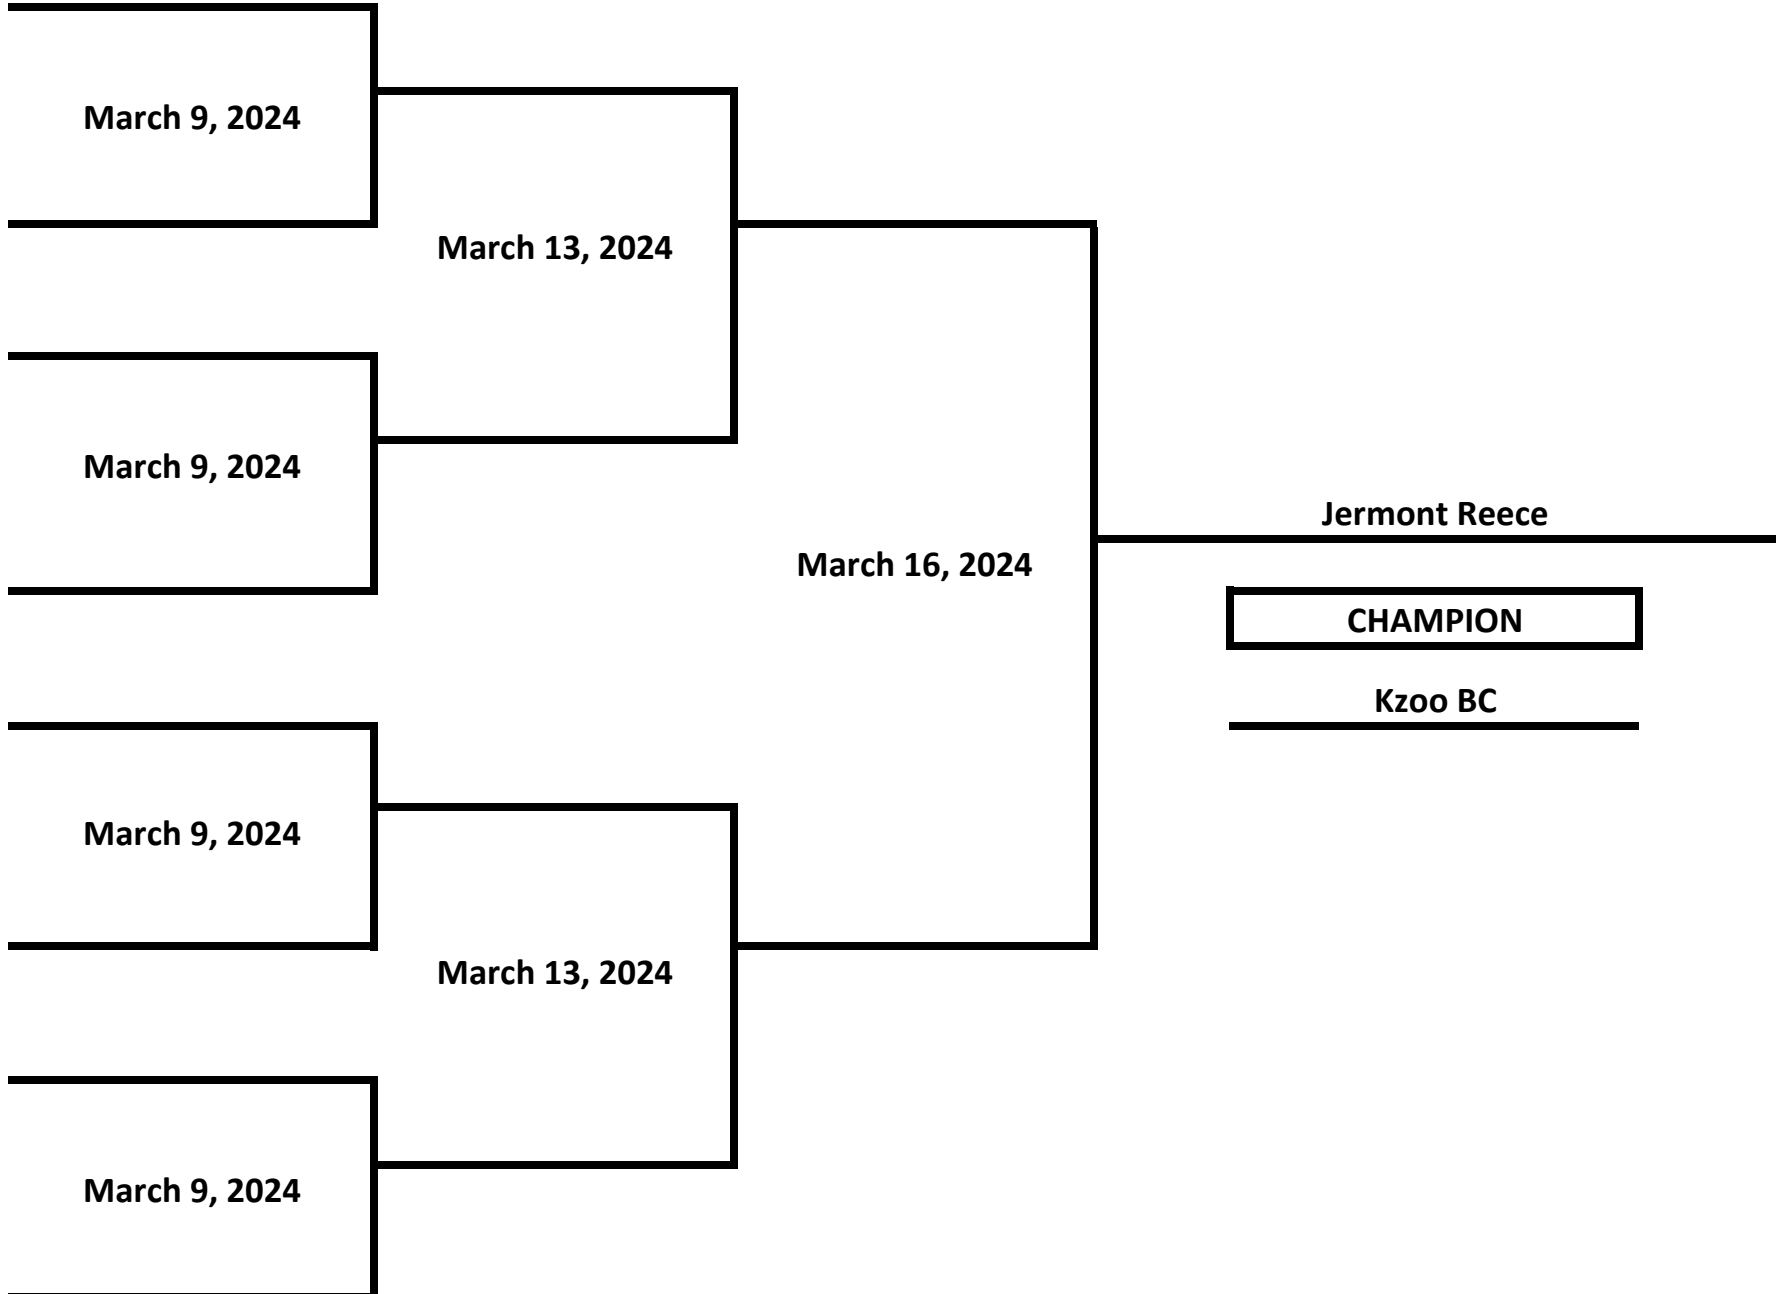

2024 MICHIGAN GOLDEN GLOVES - WEST MICHIGAN TOURNAMENT

ELITE - OPEN - MALE

156 LBS