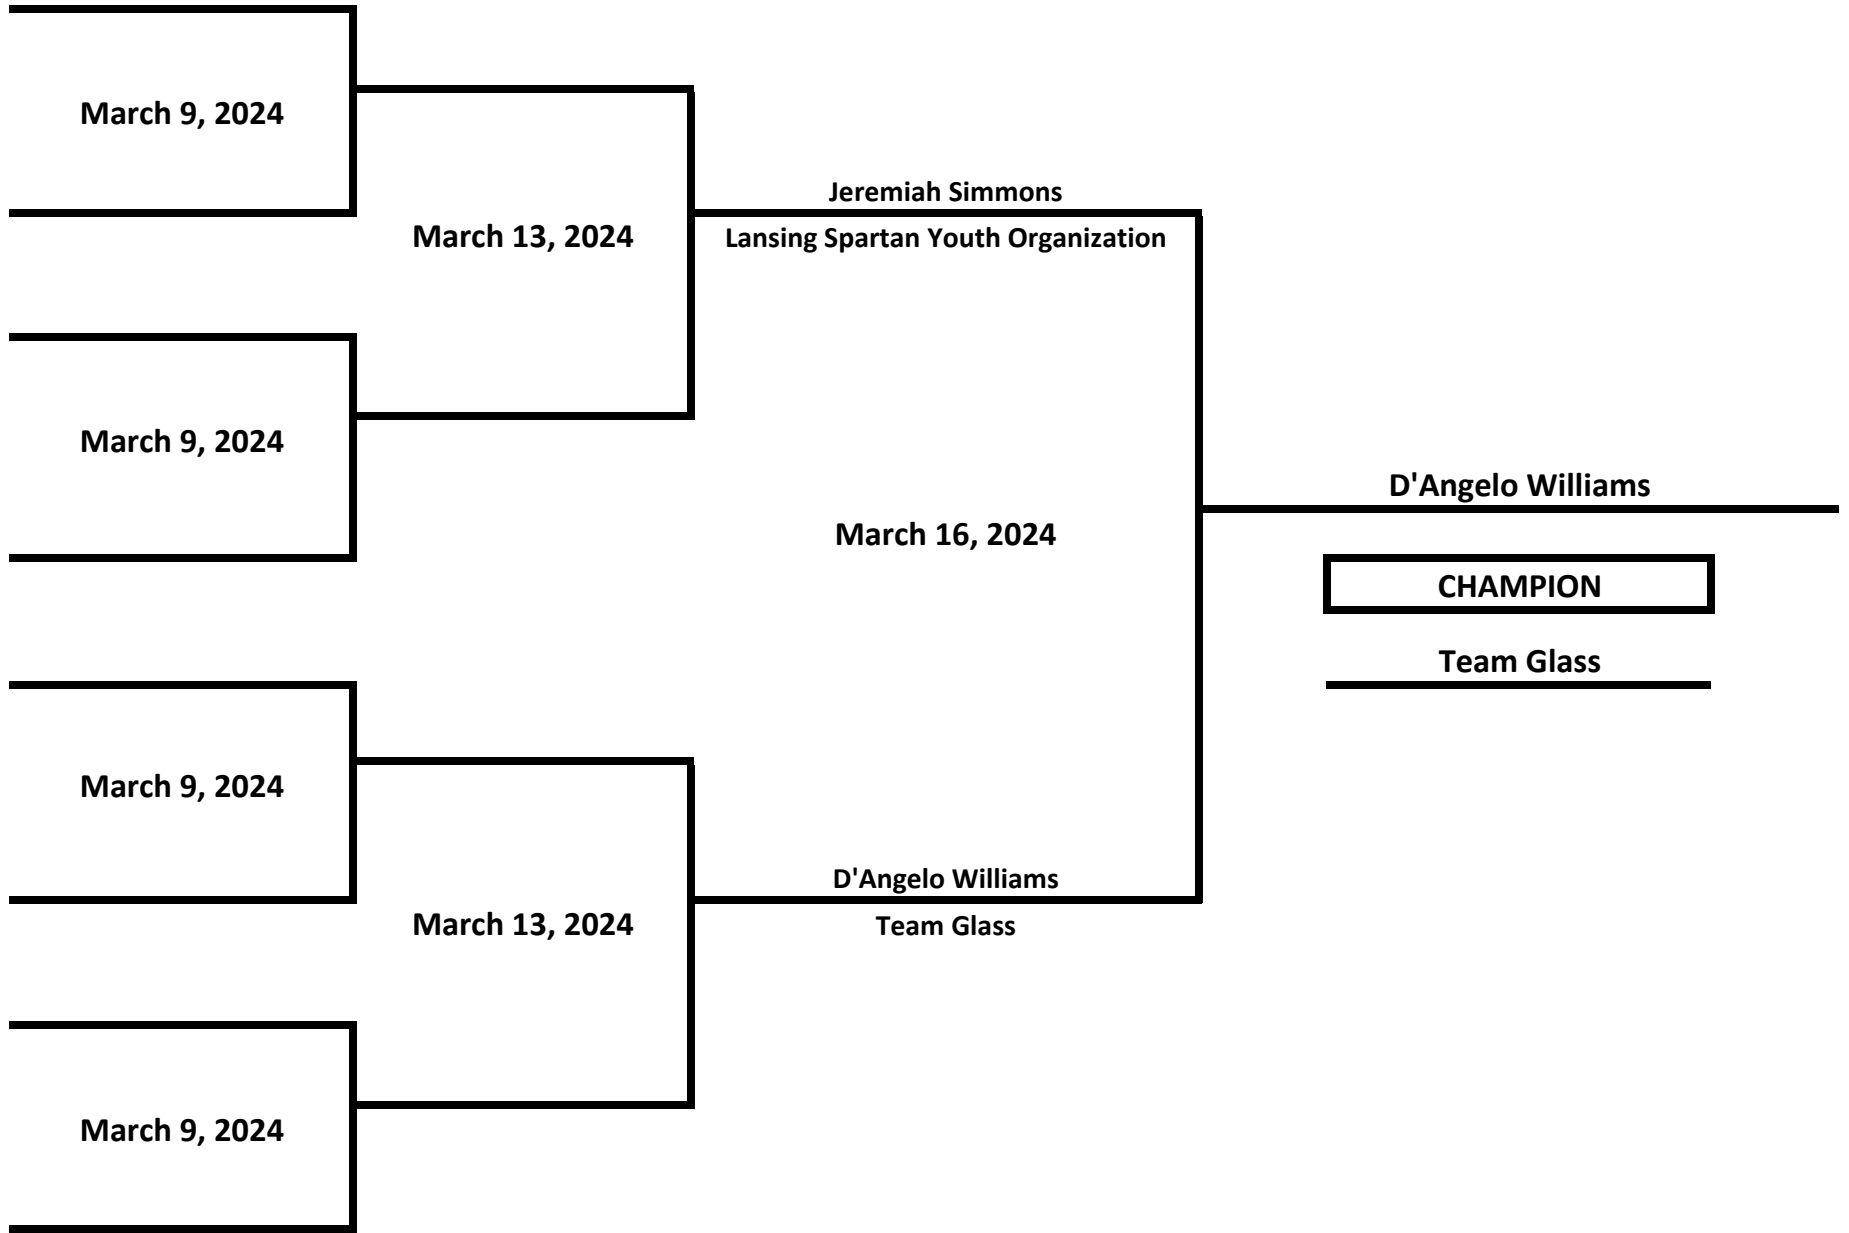

ELITE - NOVICE - MALE

176 LBS

2024 MICHIGAN GOLDEN GLOVES - WEST MICHIGAN TOURNAMENT

ELITE - NOVICE - MALE

203 LBS

2024 MICHIGAN GOLDEN GLOVES - WEST MICHIGAN TOURNAMENT

ELITE - NOVICE - MALE

203+ LBS