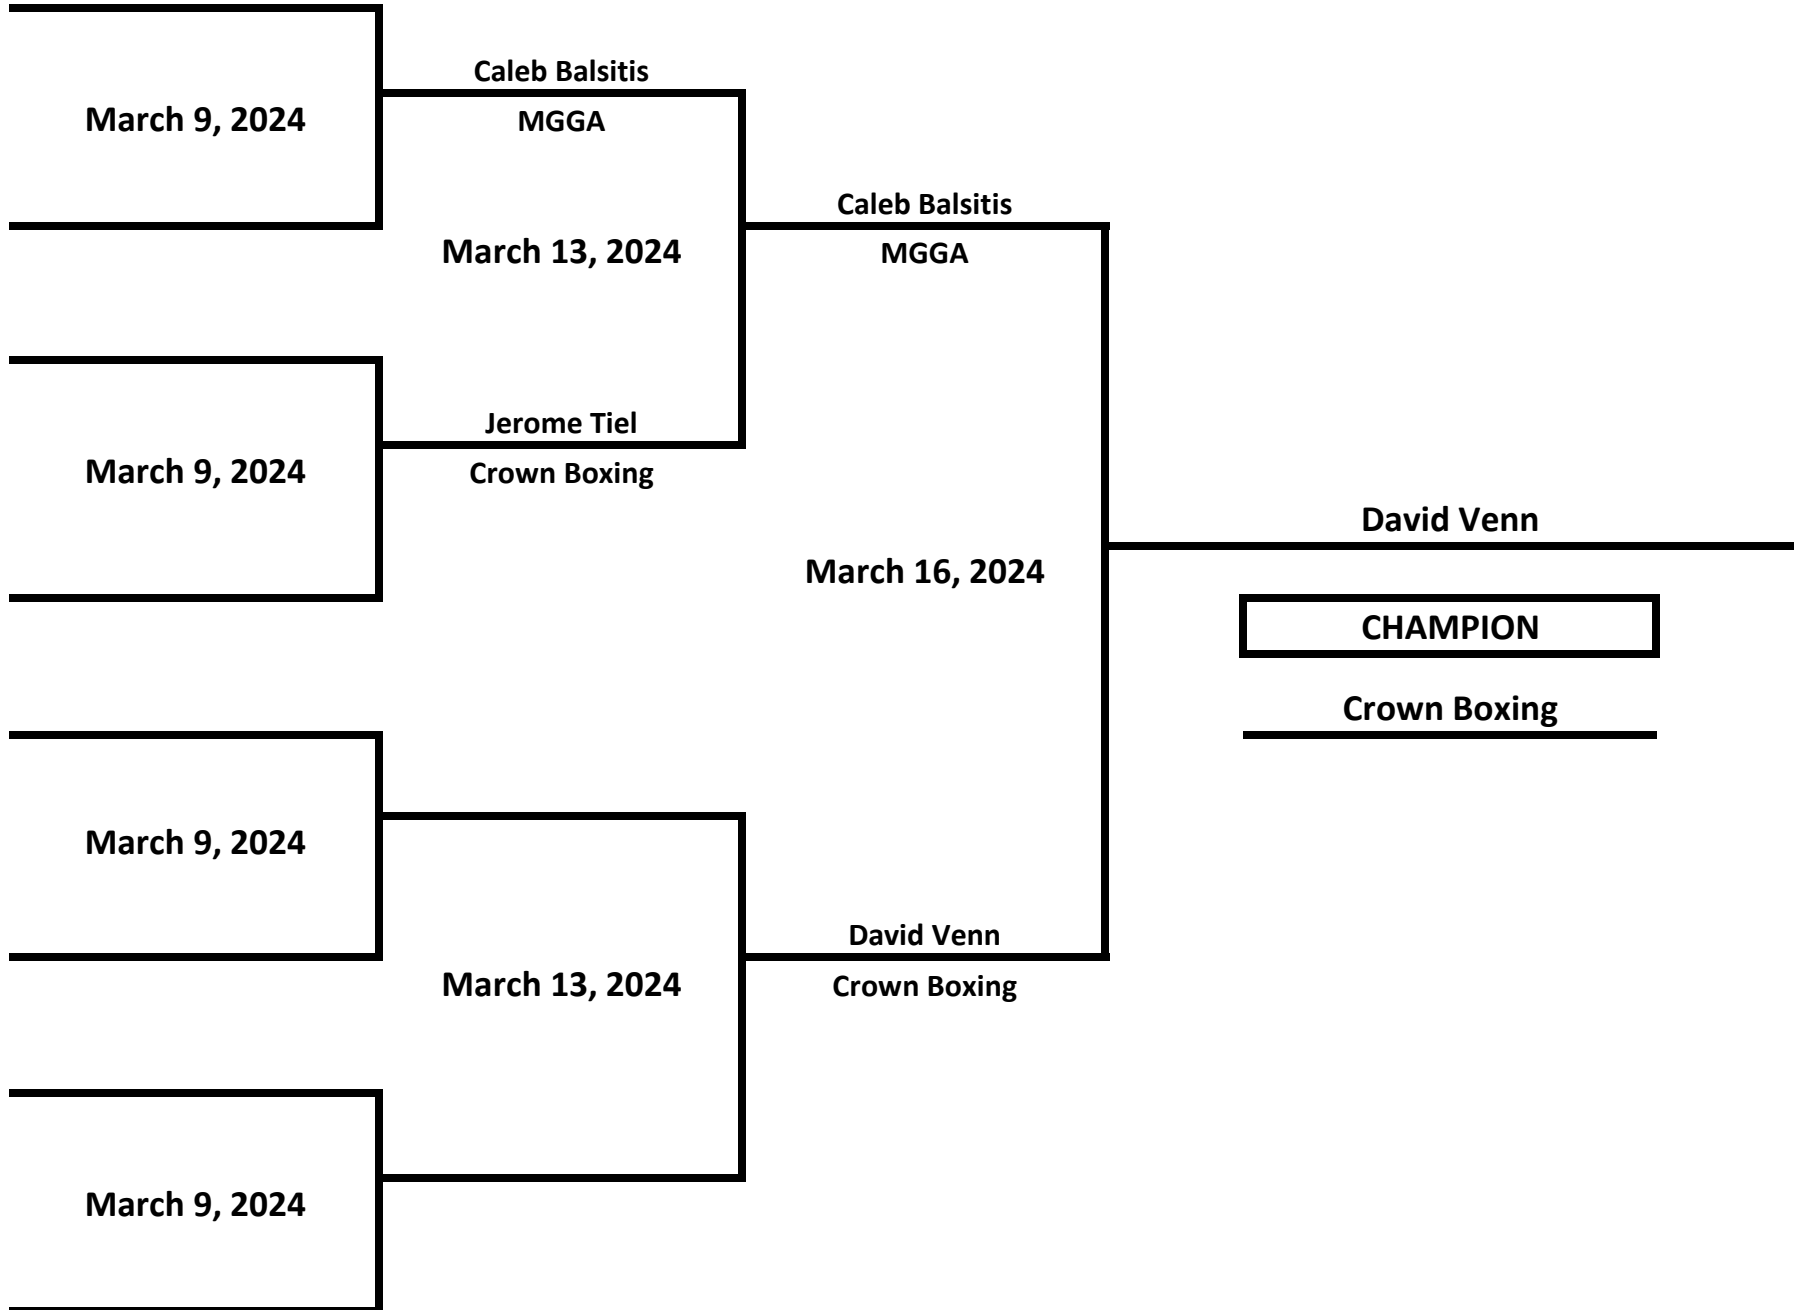

2024 MICHIGAN GOLDEN GLOVES - WEST MICHIGAN TOURNAMENT

ELITE - NOVICE - MALE

176 LBS