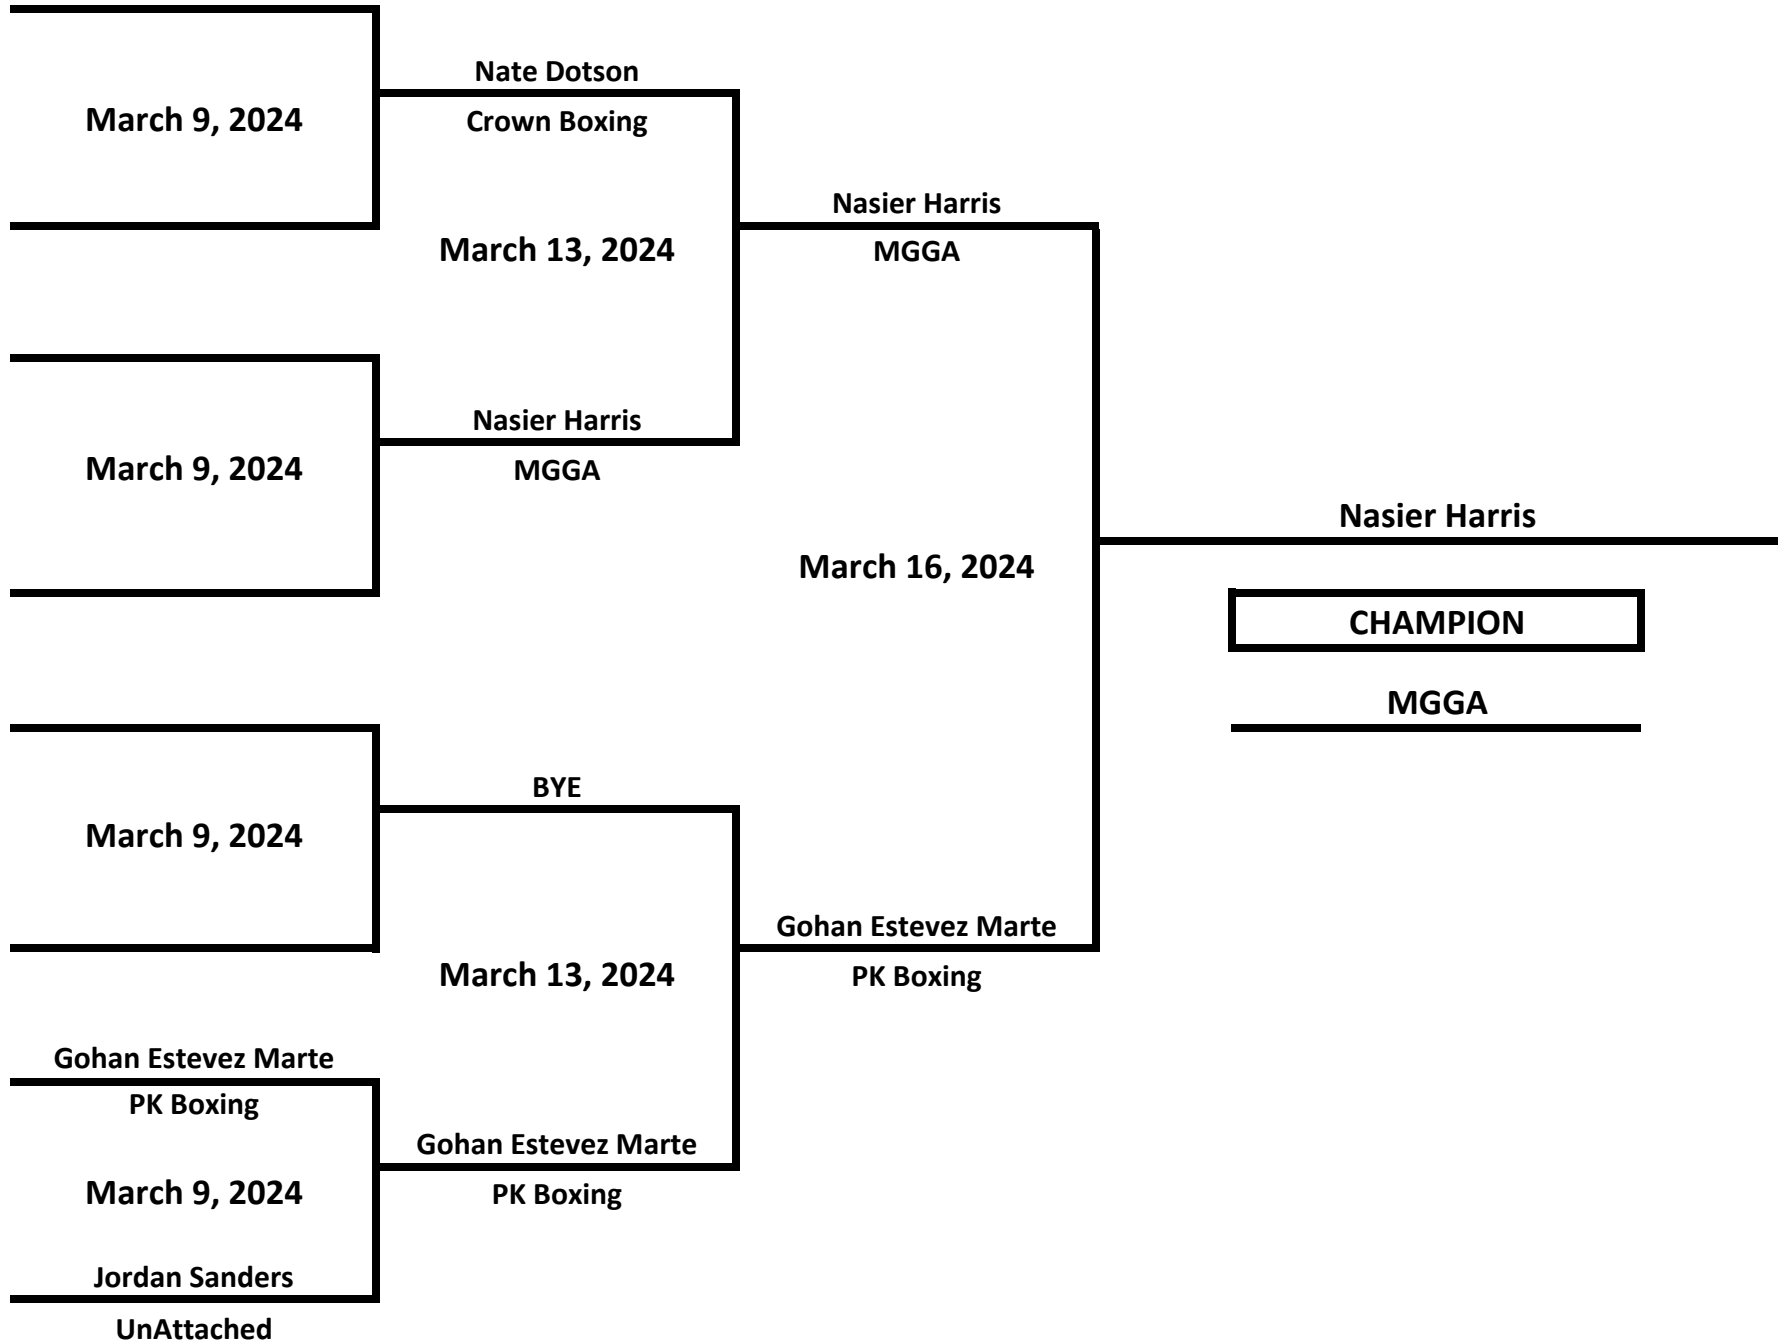

2024 MICHIGAN GOLDEN GLOVES - WEST MICHIGAN TOURNAMENT

ELITE - NOVICE - MALE

156 LBS