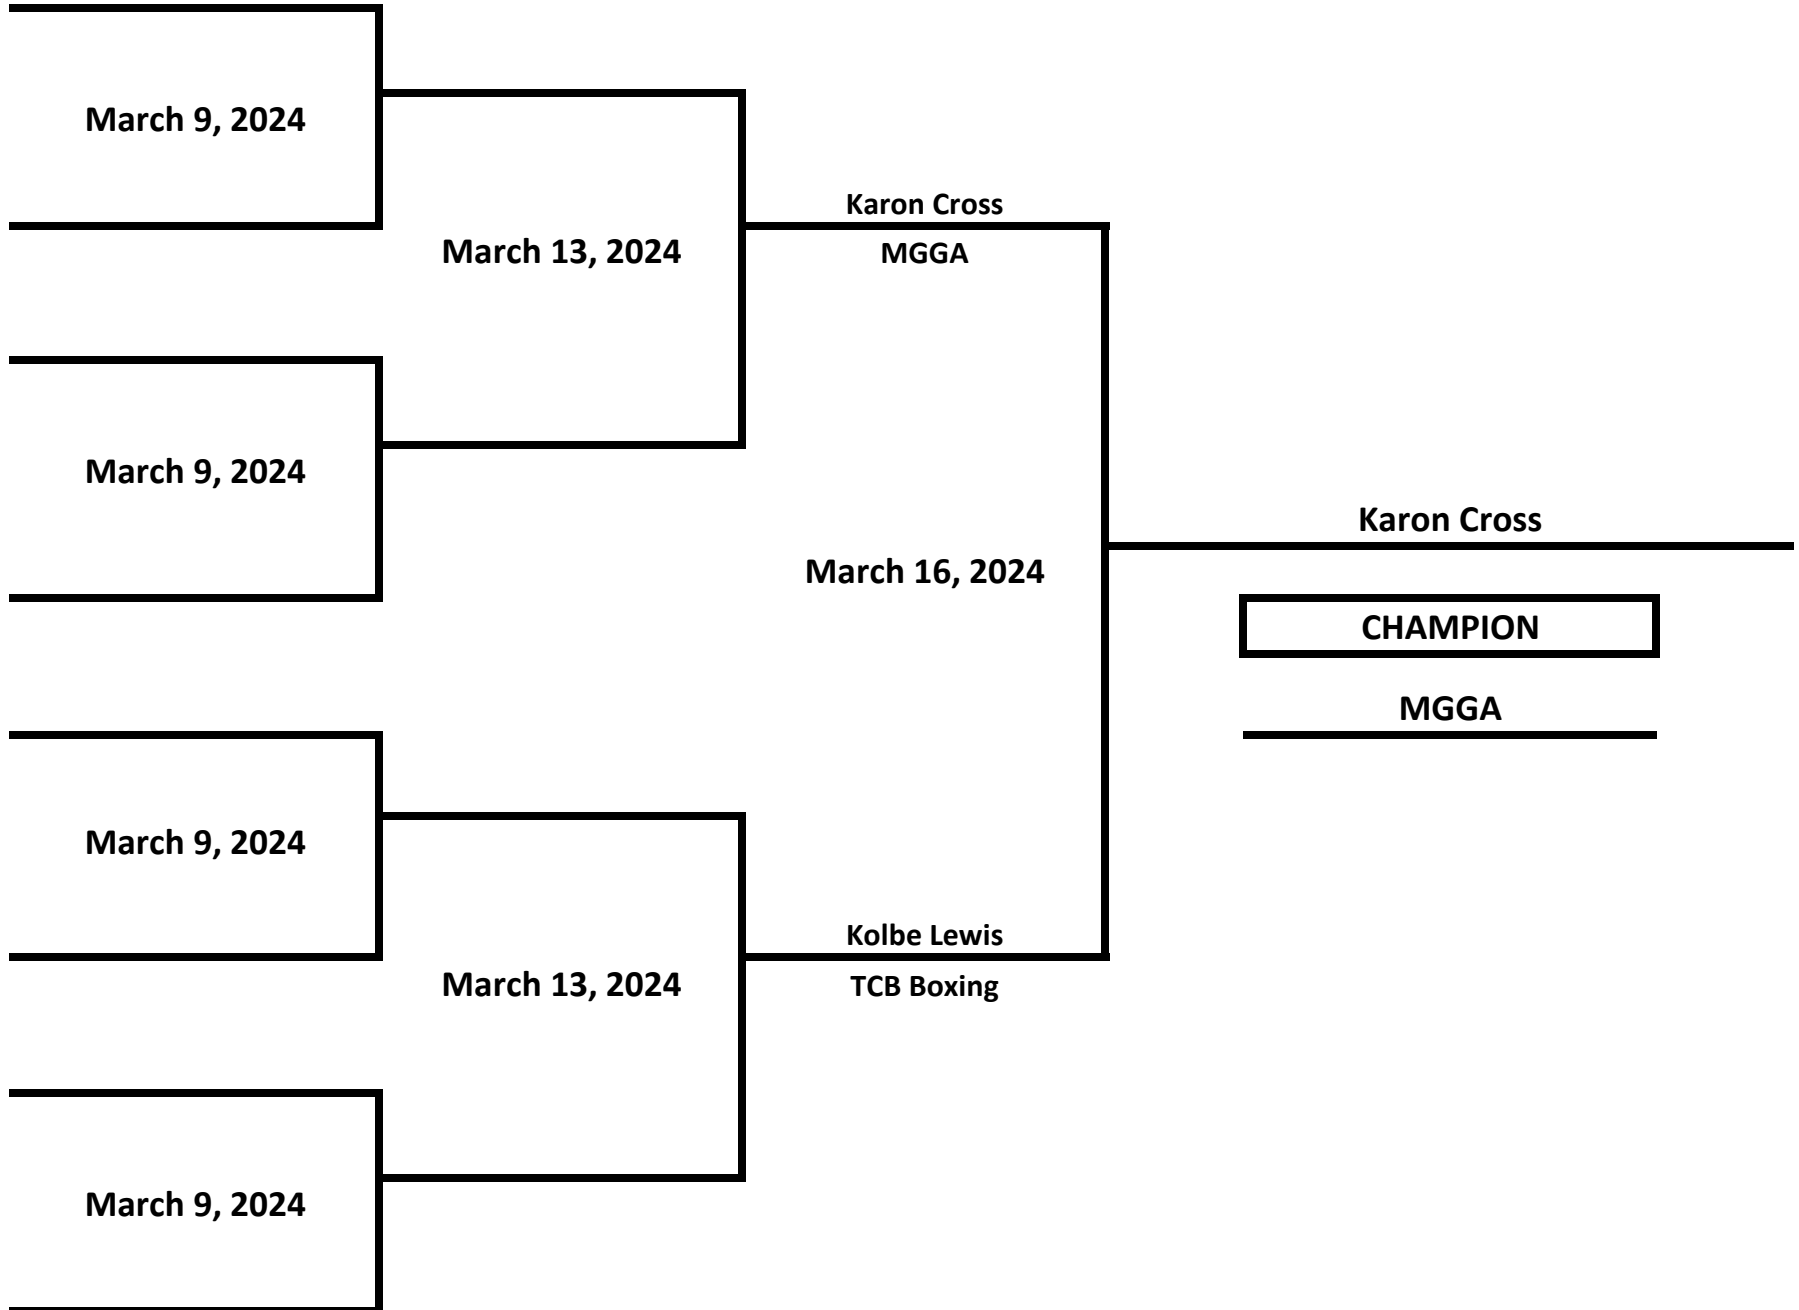

ELITE - NOVICE - MALE

132 LBS

2024 MICHIGAN GOLDEN GLOVES - WEST MICHIGAN TOURNAMENT

ELITE - NOVICE - MALE

139 LBS

2024 MICHIGAN GOLDEN GLOVES - WEST MICHIGAN TOURNAMENT

ELITE - NOVICE - MALE

147 LBS