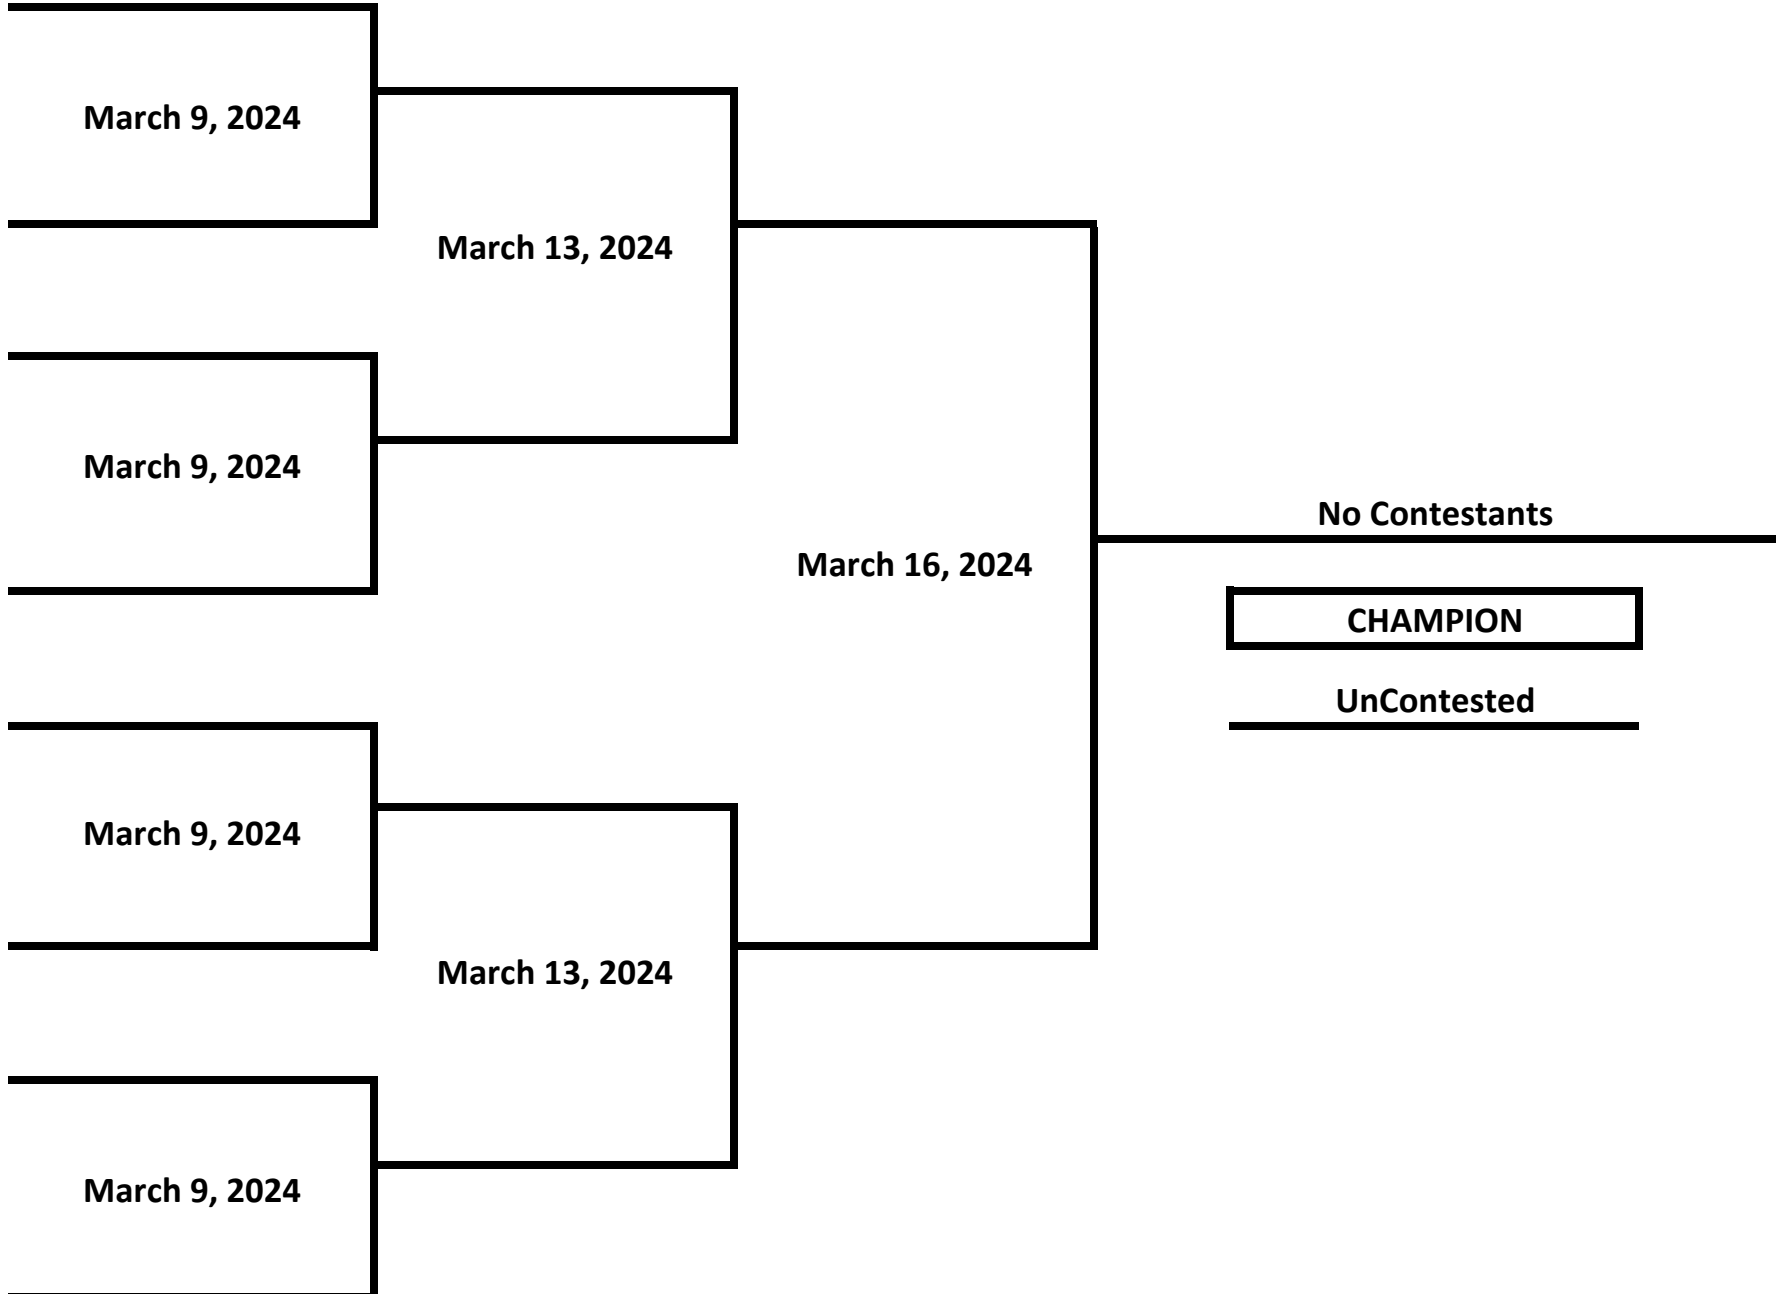

2024 MICHIGAN GOLDEN GLOVES - WEST MICHIGAN TOURNAMENT

ELITE - NOVICE - FEMALE

146 LBS

2024 MICHIGAN GOLDEN GLOVES - WEST MICHIGAN TOURNAMENT

ELITE - NOVICE - FEMALE

154 LBS

2024 MICHIGAN GOLDEN GLOVES - WEST MICHIGAN TOURNAMENT