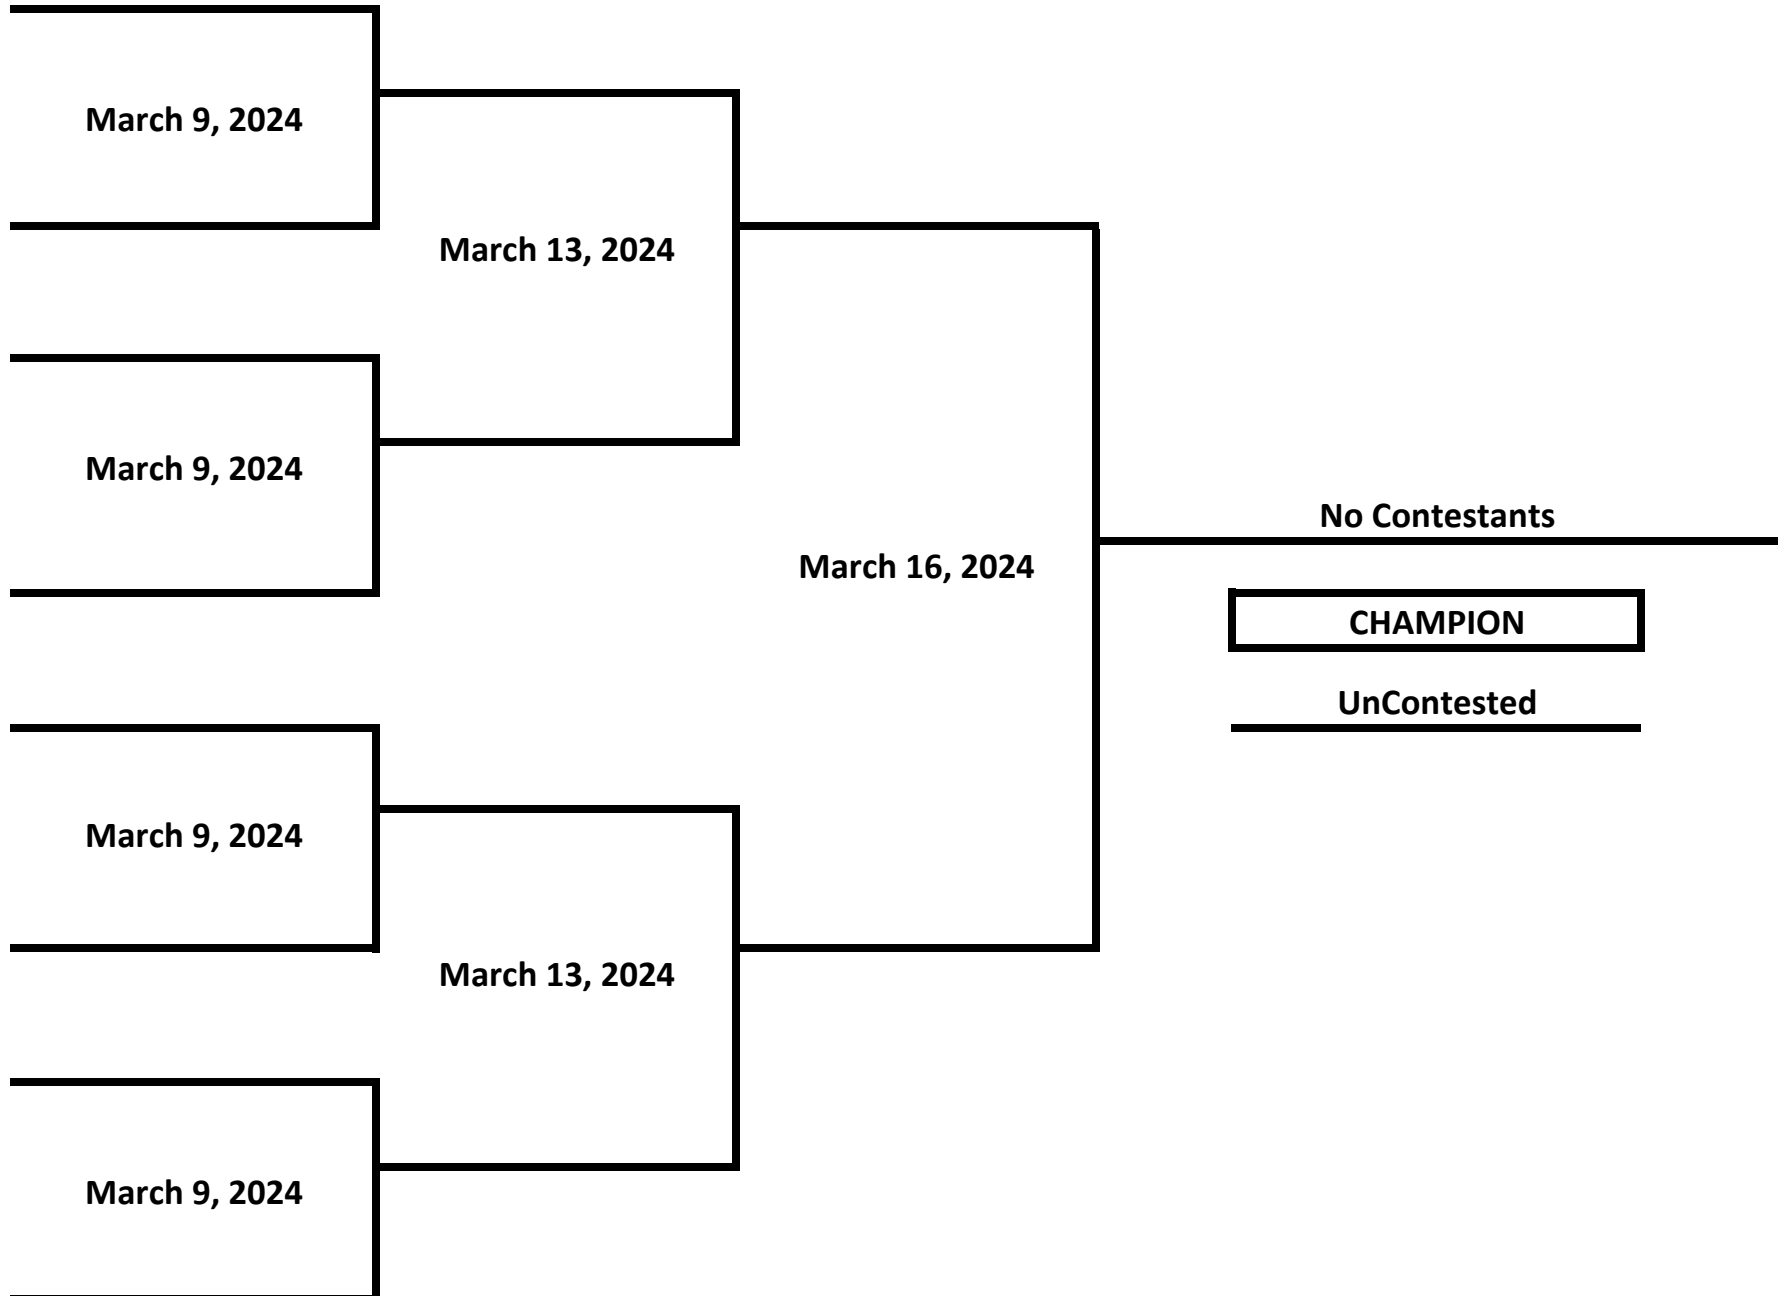

2024 MICHIGAN GOLDEN GLOVES - WEST MICHIGAN TOURNAMENT

ELITE - NOVICE - FEMALE

165 LBS