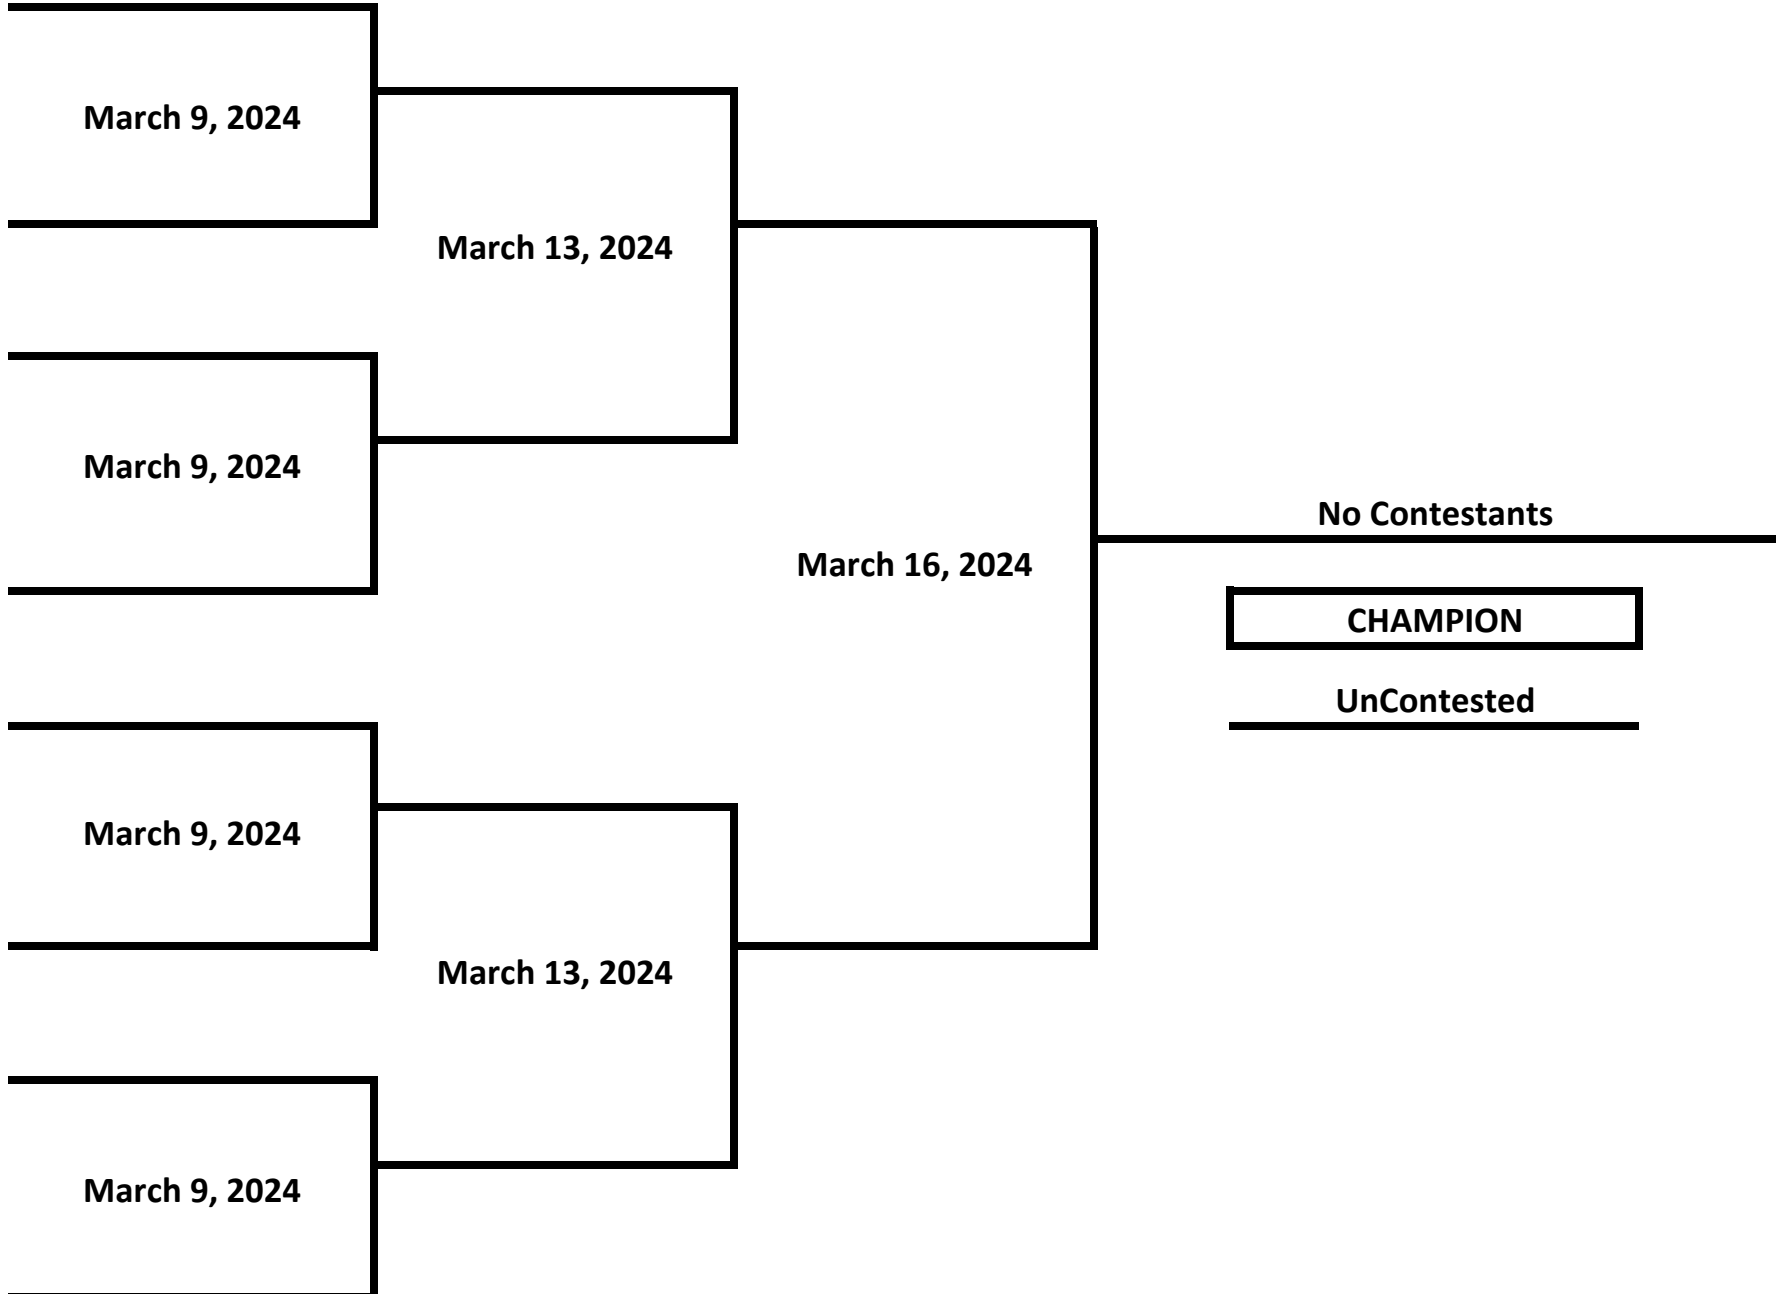

2024 MICHIGAN GOLDEN GLOVES - WEST MICHIGAN TOURNAMENT

ELITE - NOVICE - FEMALE

110 LBS

2024 MICHIGAN GOLDEN GLOVES - WEST MICHIGAN TOURNAMENT

ELITE - NOVICE - FEMALE

119 LBS

2024 MICHIGAN GOLDEN GLOVES - WEST MICHIGAN TOURNAMENT