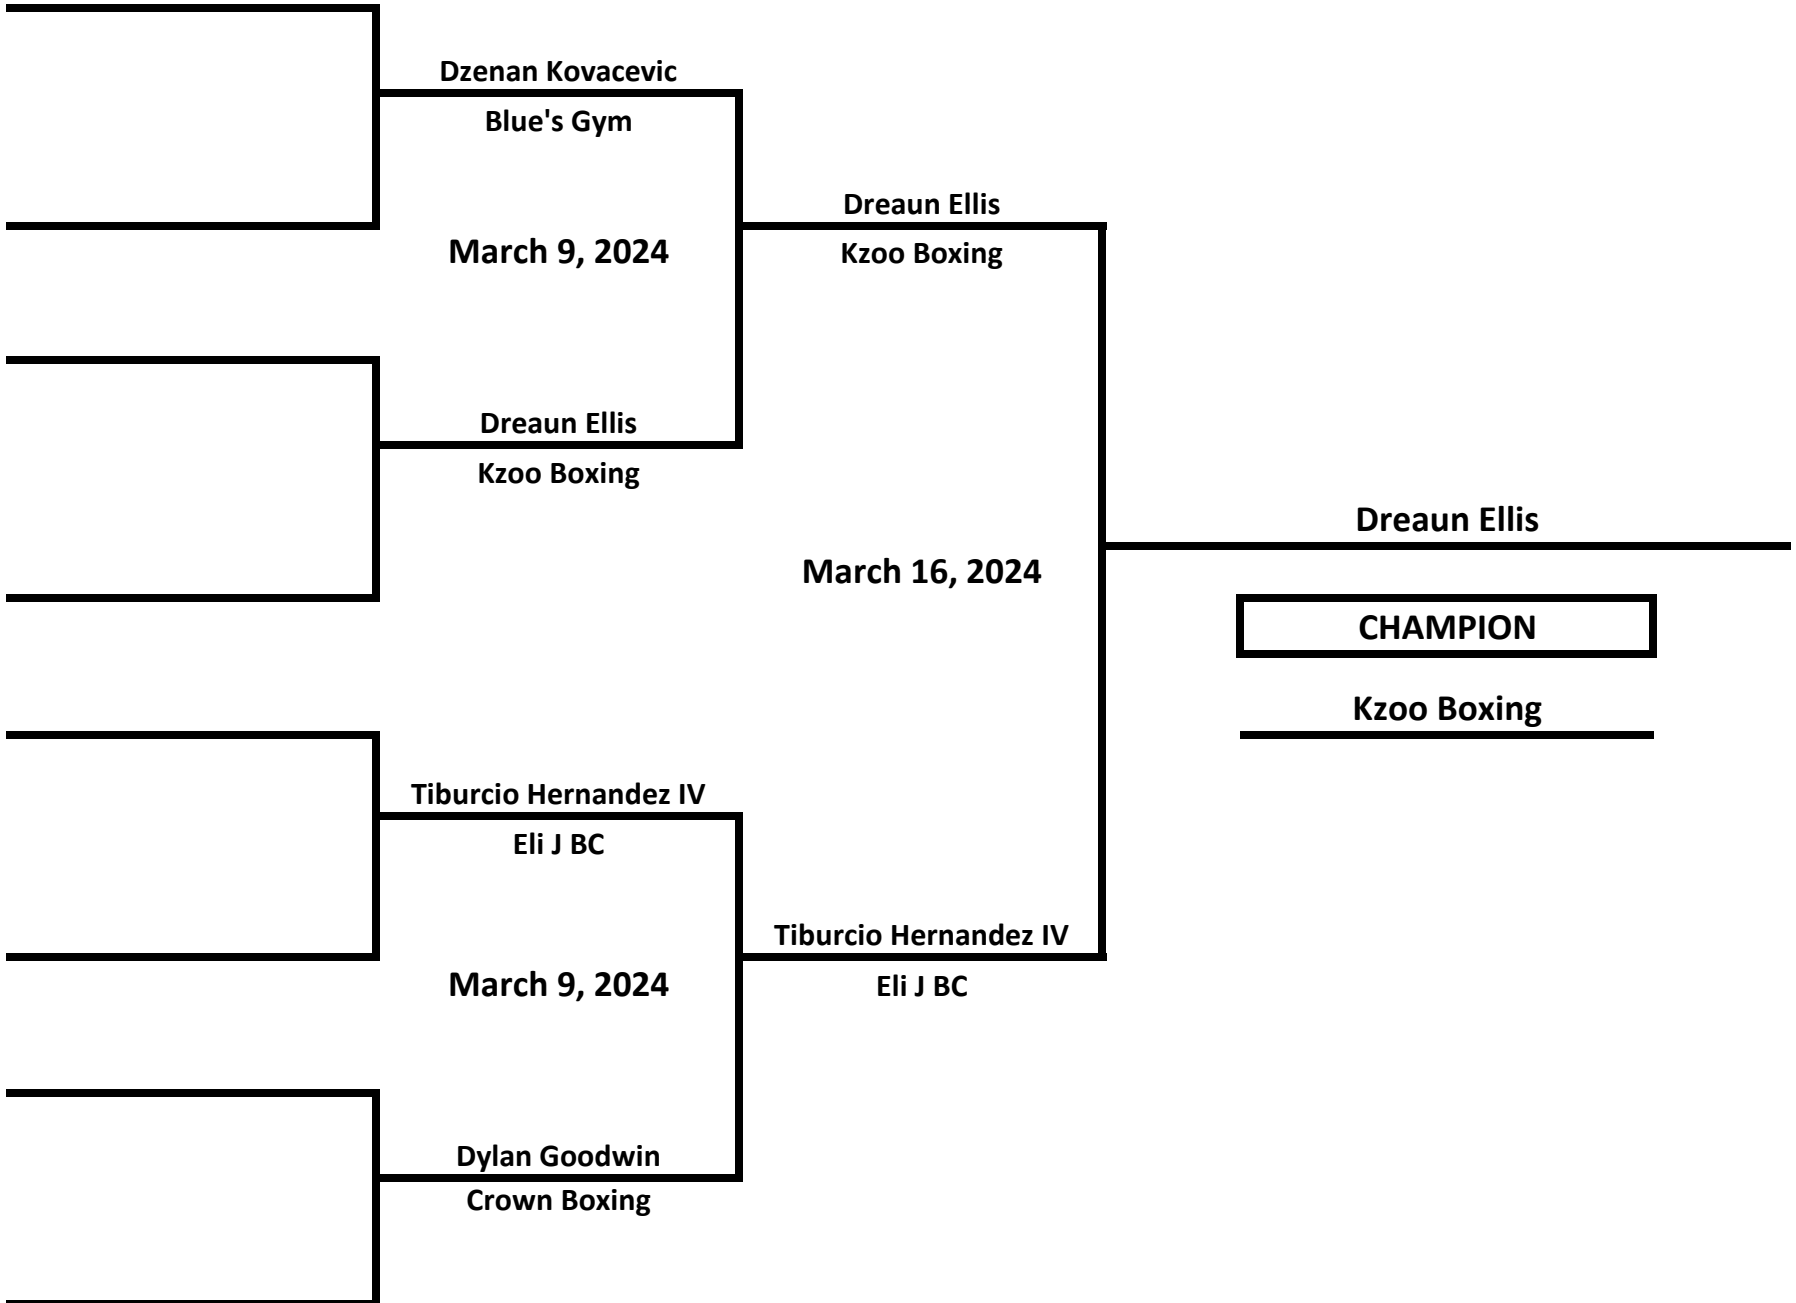

ELITE - NOVICE - MALE

132 LBS

2024 MICHIGAN GOLDEN GLOVES - WEST MICHIGAN TOURNAMENT

ELITE - NOVICE - MALE

139 LBS

2024 MICHIGAN GOLDEN GLOVES - WEST MICHIGAN TOURNAMENT

ELITE - NOVICE - MALE

147 LBS