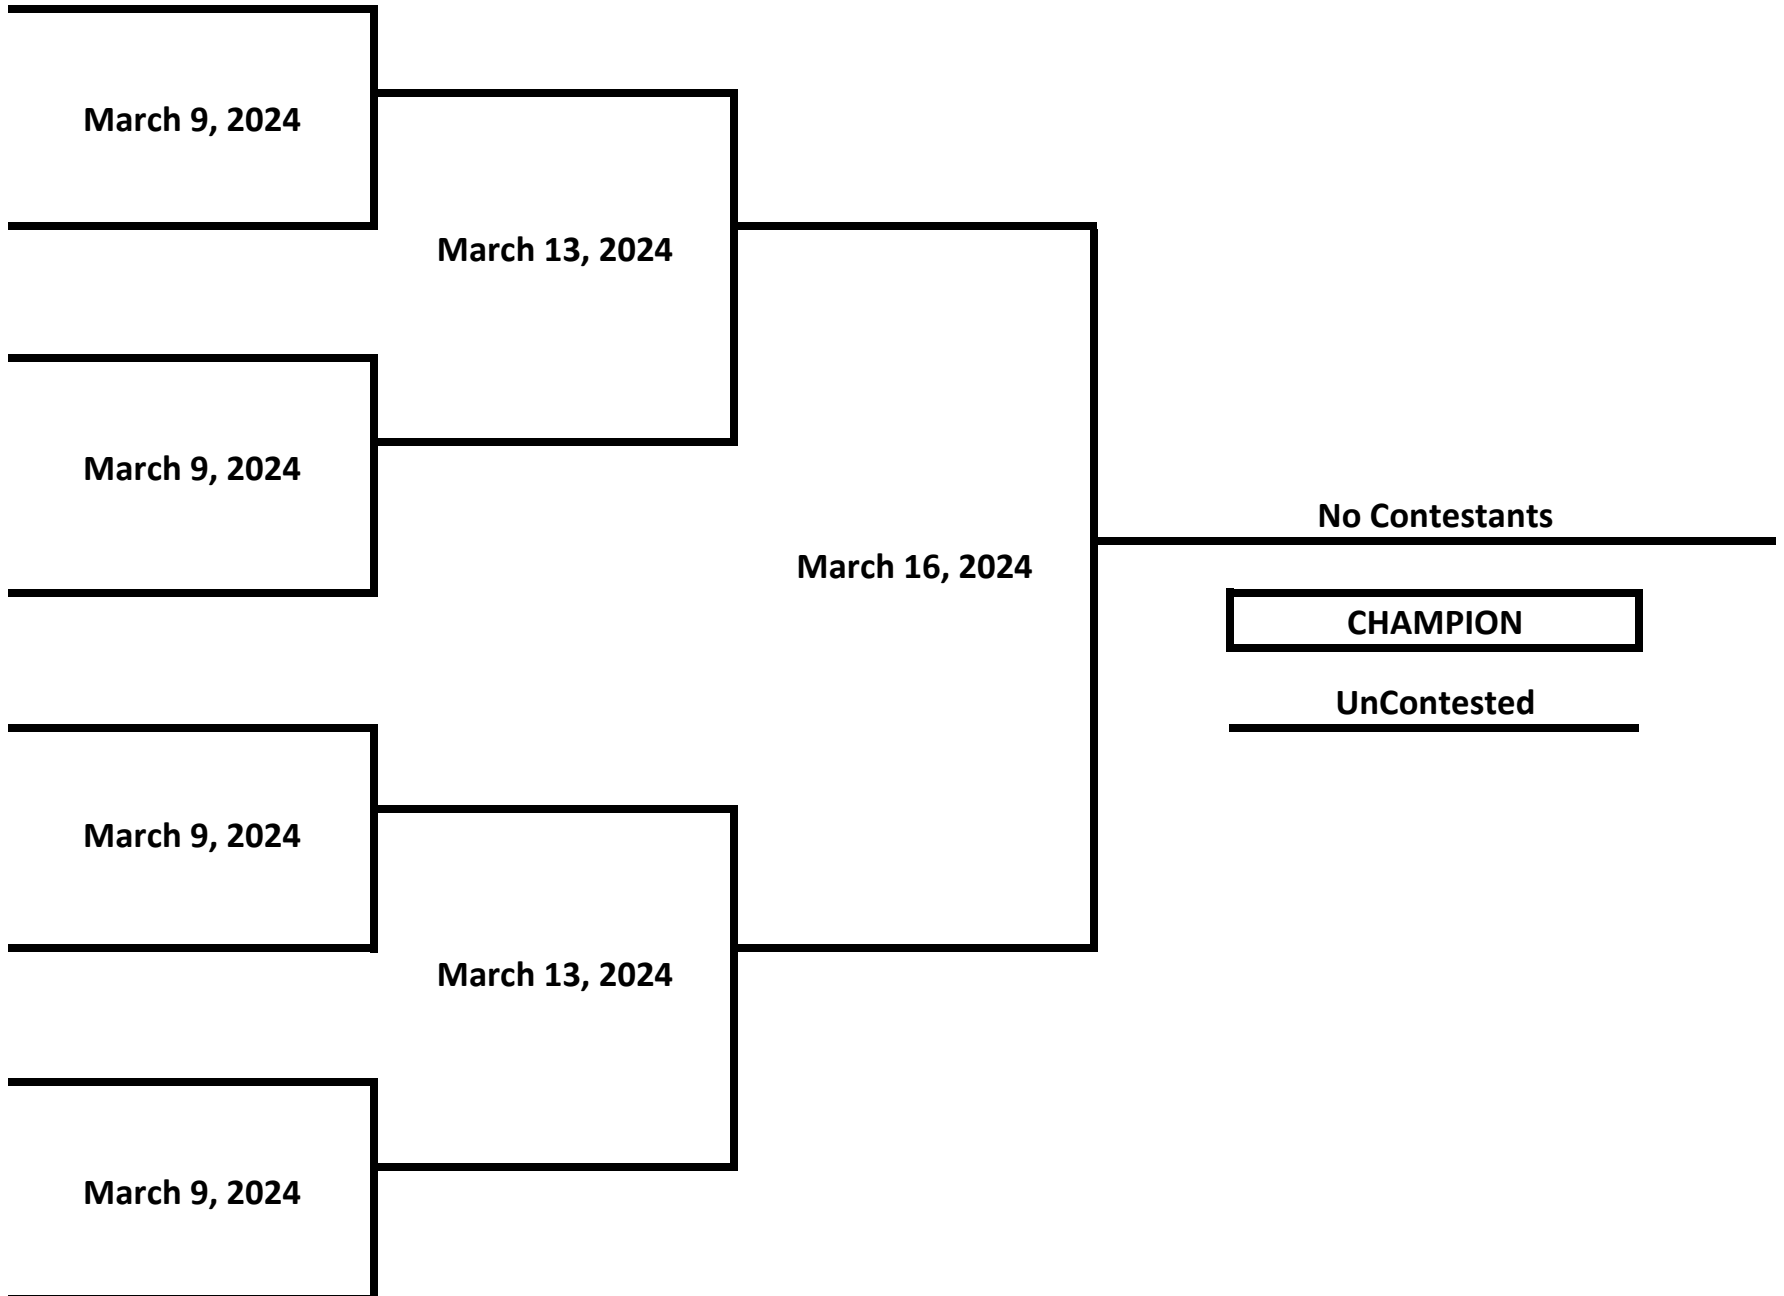

ELITE - NOVICE - FEMALE

125 LBS

2024 MICHIGAN GOLDEN GLOVES - WEST MICHIGAN TOURNAMENT

ELITE - NOVICE - FEMALE

132 LBS

2024 MICHIGAN GOLDEN GLOVES - WEST MICHIGAN TOURNAMENT

ELITE - NOVICE - FEMALE

139 LBS