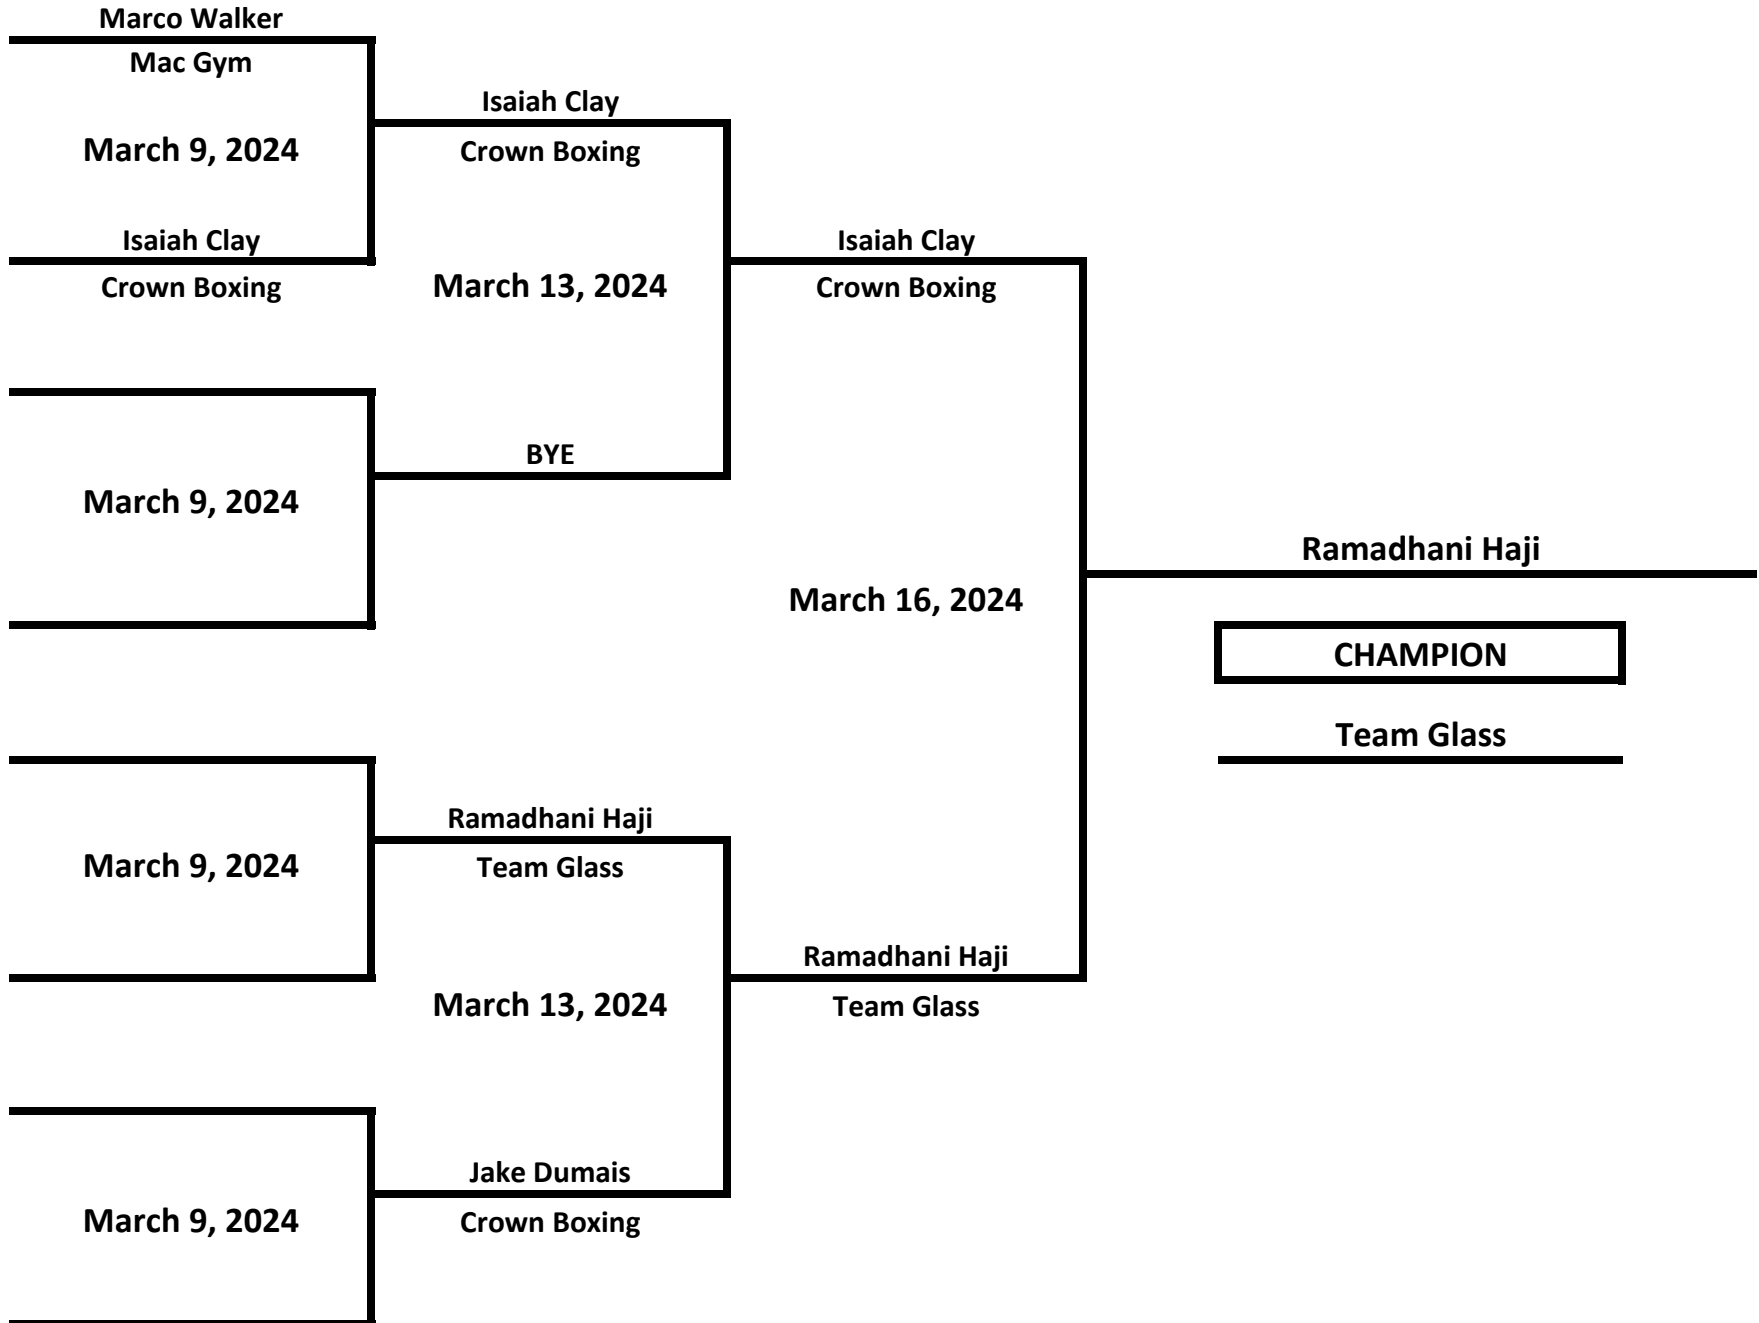

2024 MICHIGAN GOLDEN GLOVES - WEST MICHIGAN TOURNAMENT

ELITE - NOVICE - MALE

156 LBS

2024 MICHIGAN GOLDEN GLOVES - WEST MICHIGAN TOURNAMENT

ELITE - NOVICE - MALE

165 LBS

2024 MICHIGAN GOLDEN GLOVES - WEST MICHIGAN TOURNAMENT