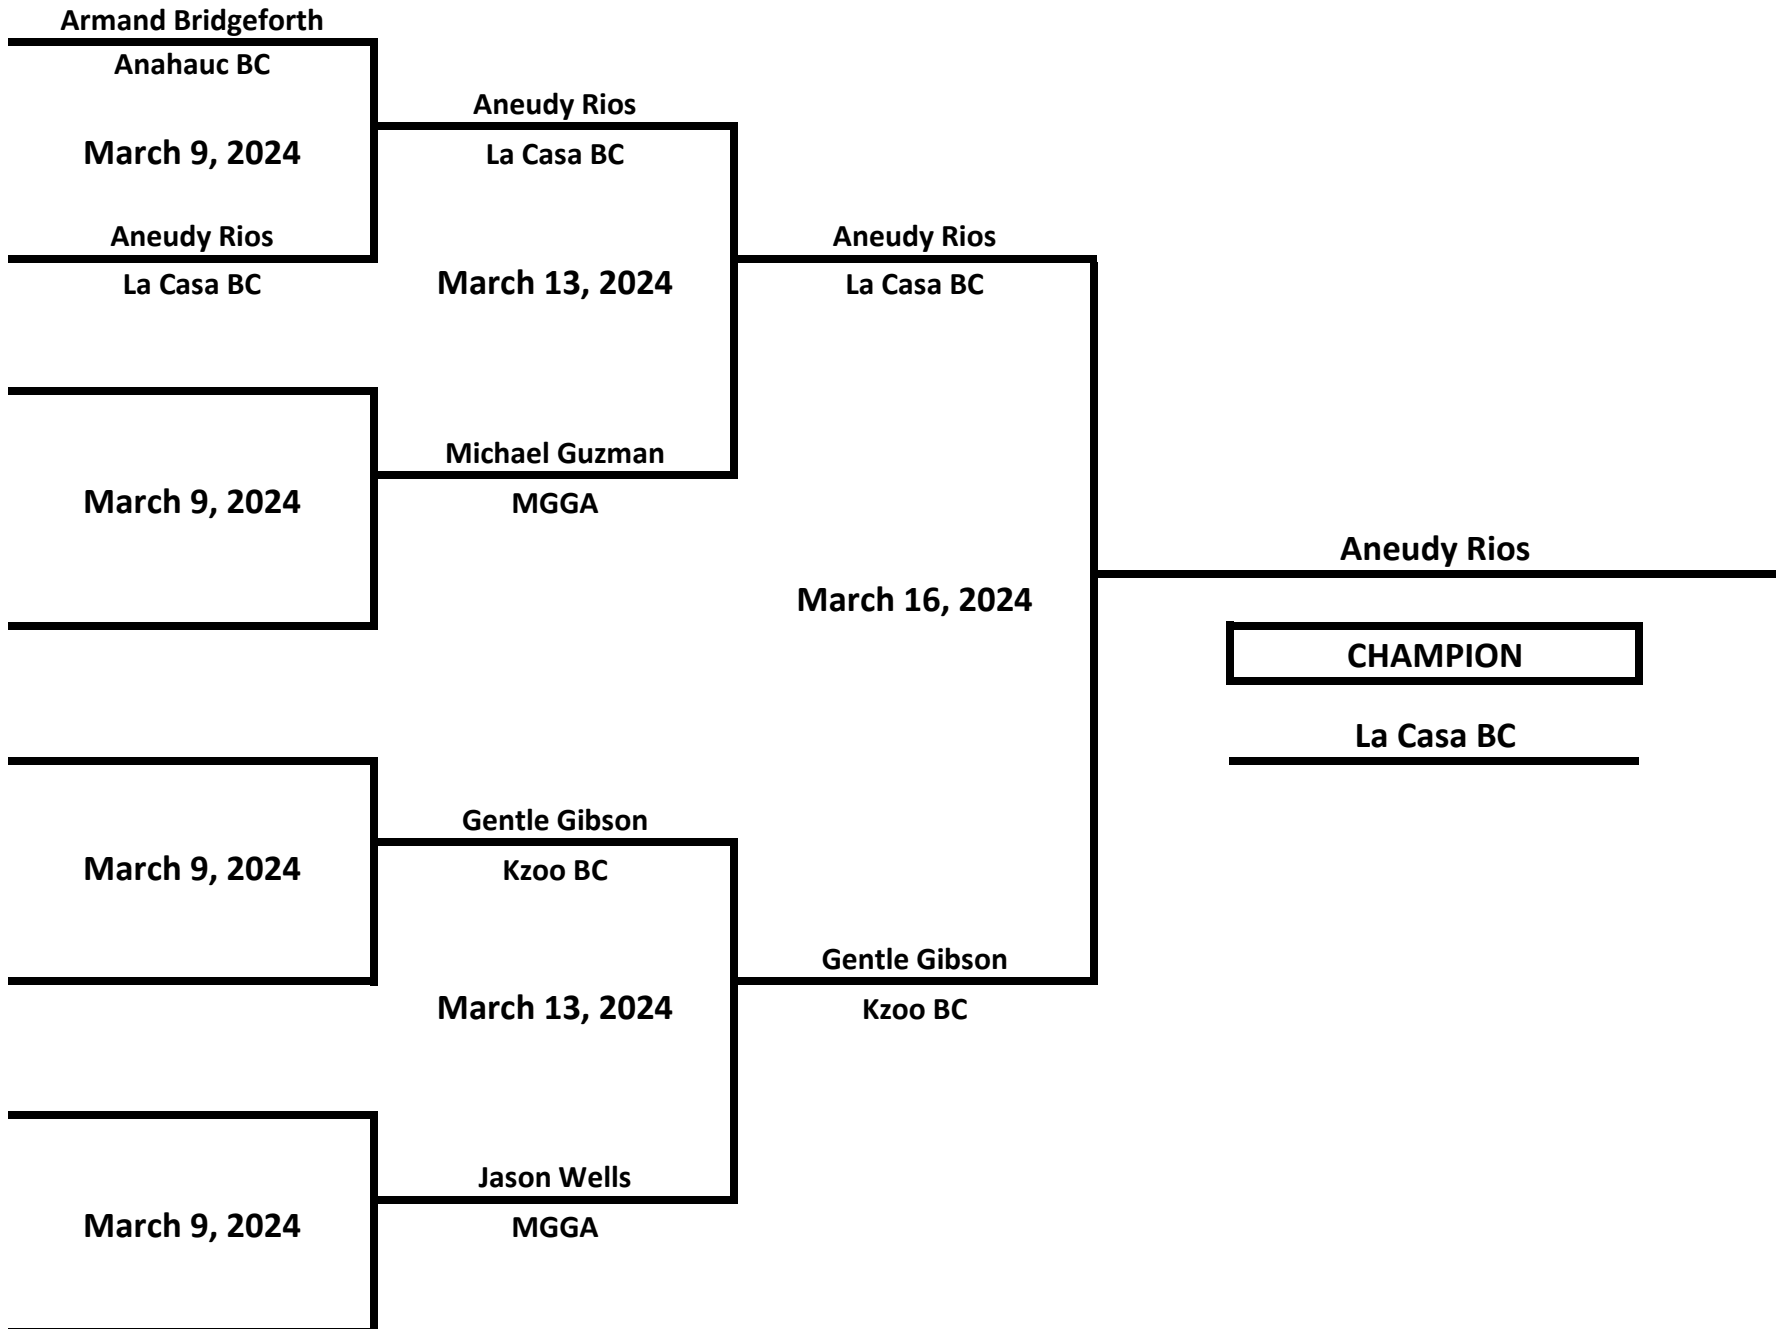

2024 MICHIGAN GOLDEN GLOVES - WEST MICHIGAN TOURNAMENT

ELITE - OPEN - MALE

132 LBS