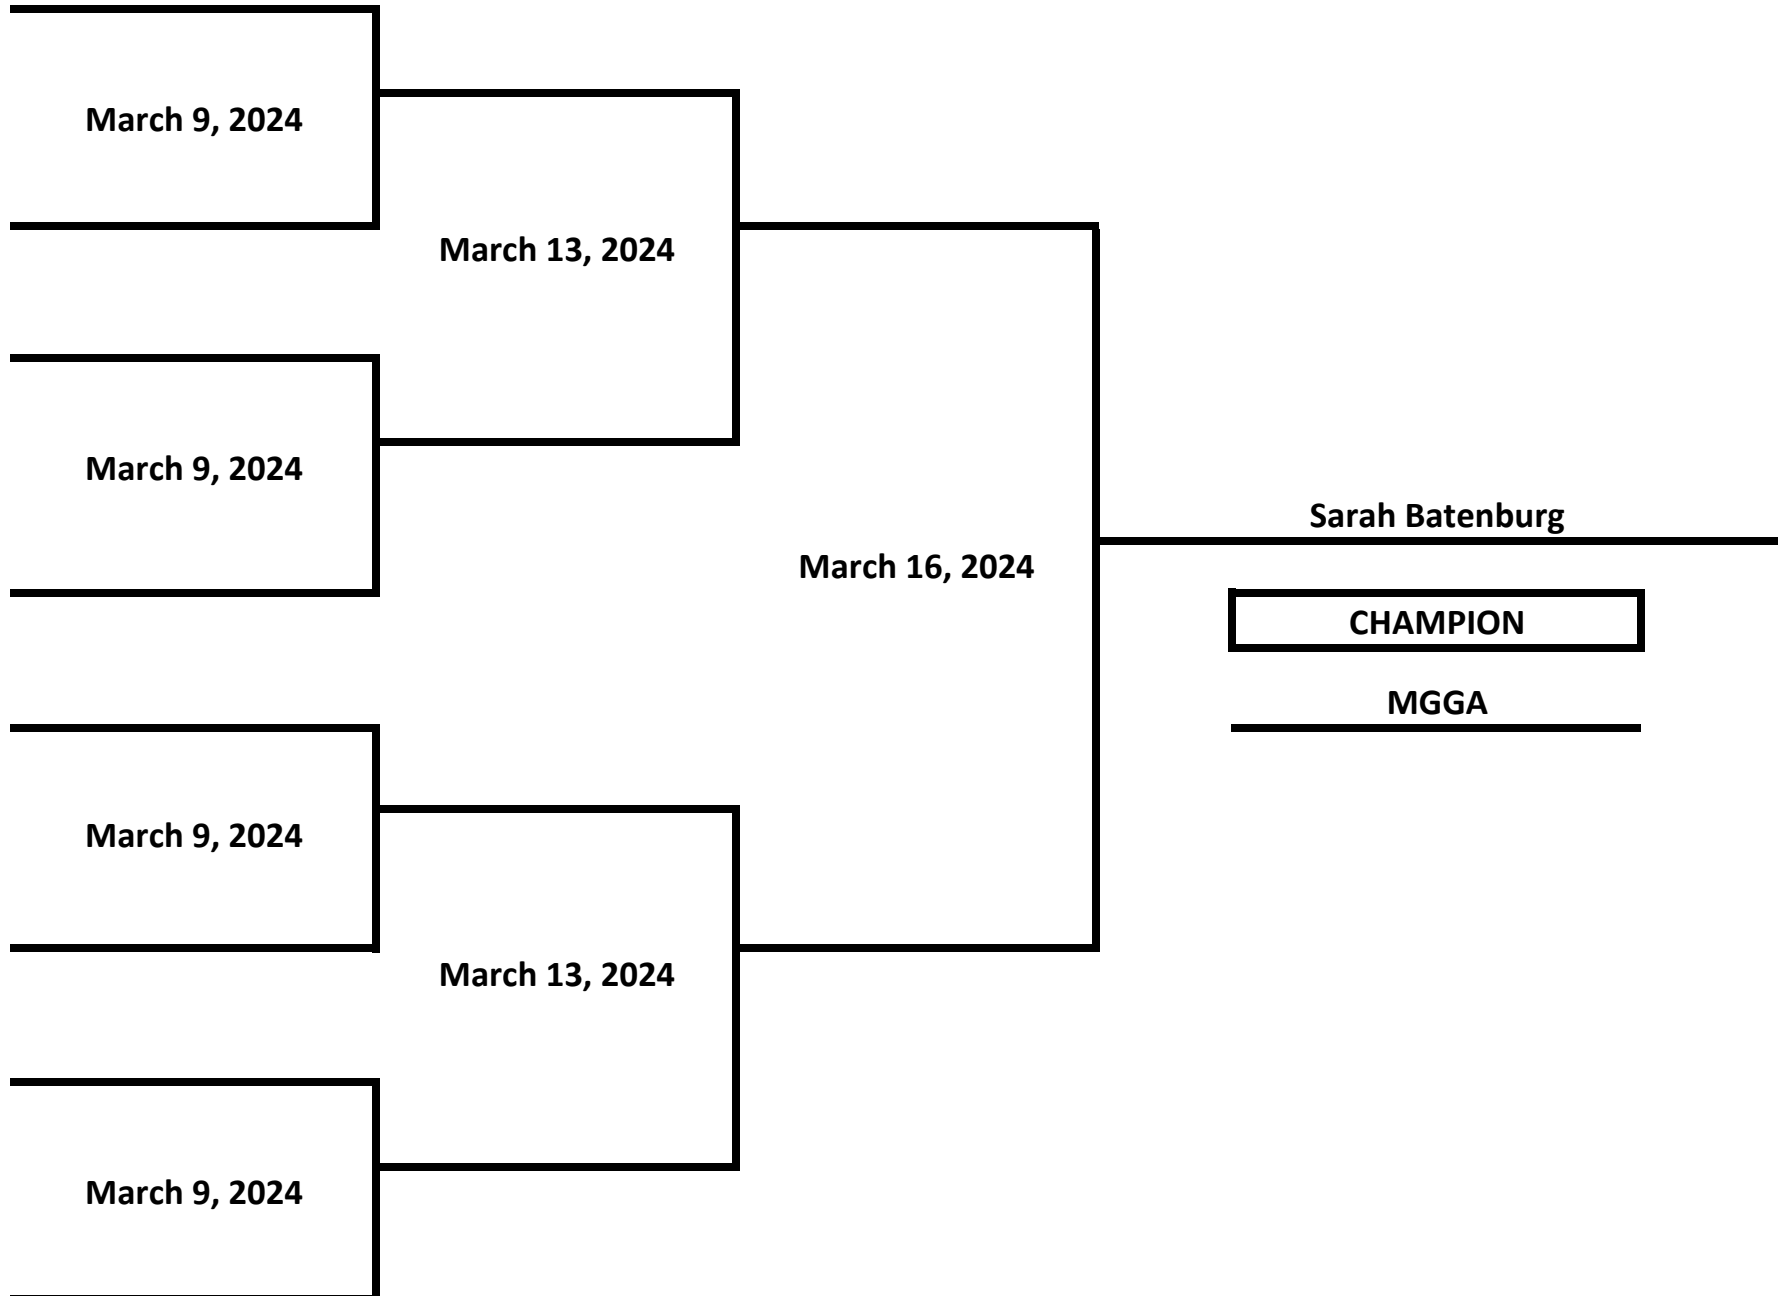

ELITE - OPEN - FEMALE

125 LBS

2024 MICHIGAN GOLDEN GLOVES - WEST MICHIGAN TOURNAMENT

ELITE - OPEN - FEMALE

132 LBS

2024 MICHIGAN GOLDEN GLOVES - WEST MICHIGAN TOURNAMENT

ELITE - OPEN - FEMALE

139 LBS