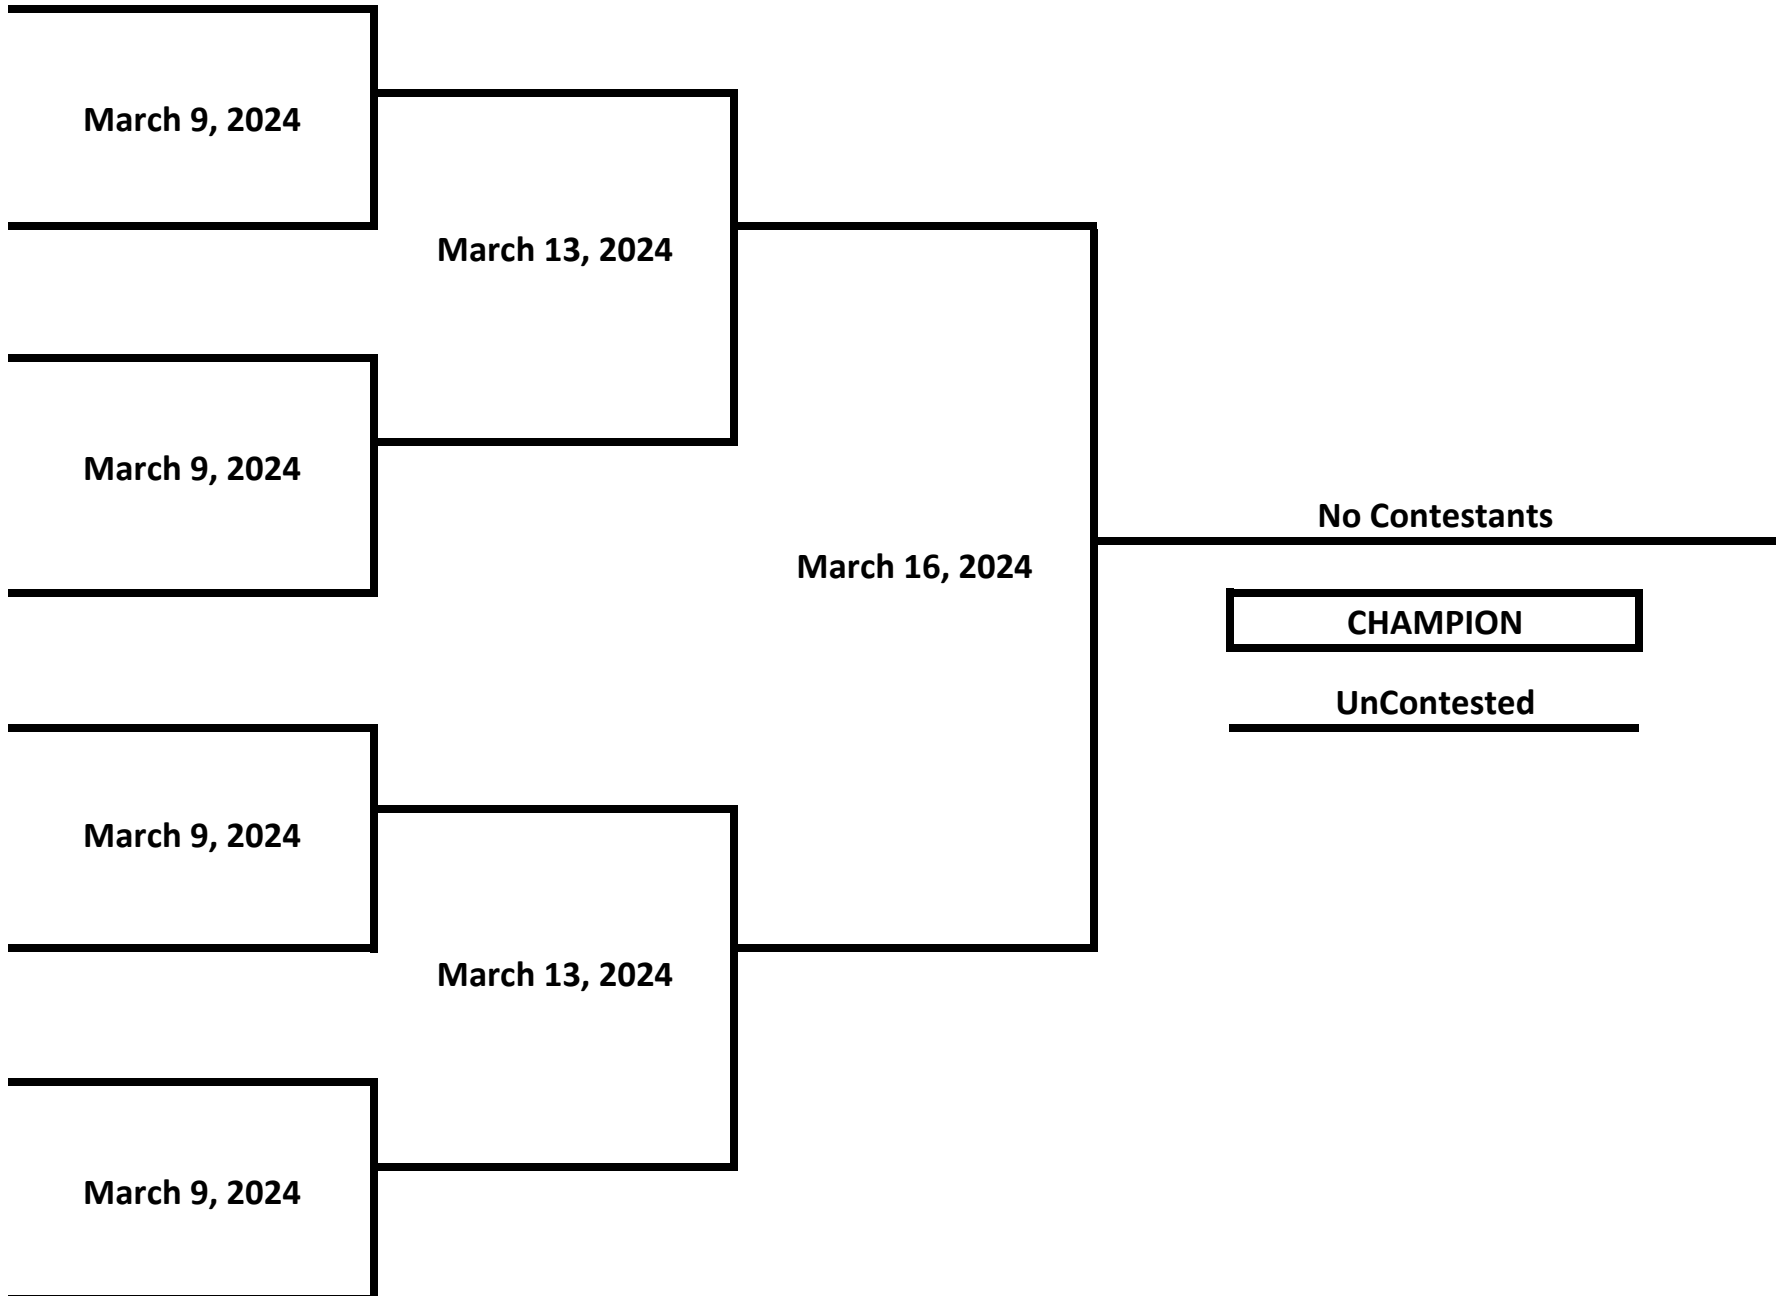

2024 MICHIGAN GOLDEN GLOVES - WEST MICHIGAN TOURNAMENT

ELITE - OPEN - MALE

176 LBS