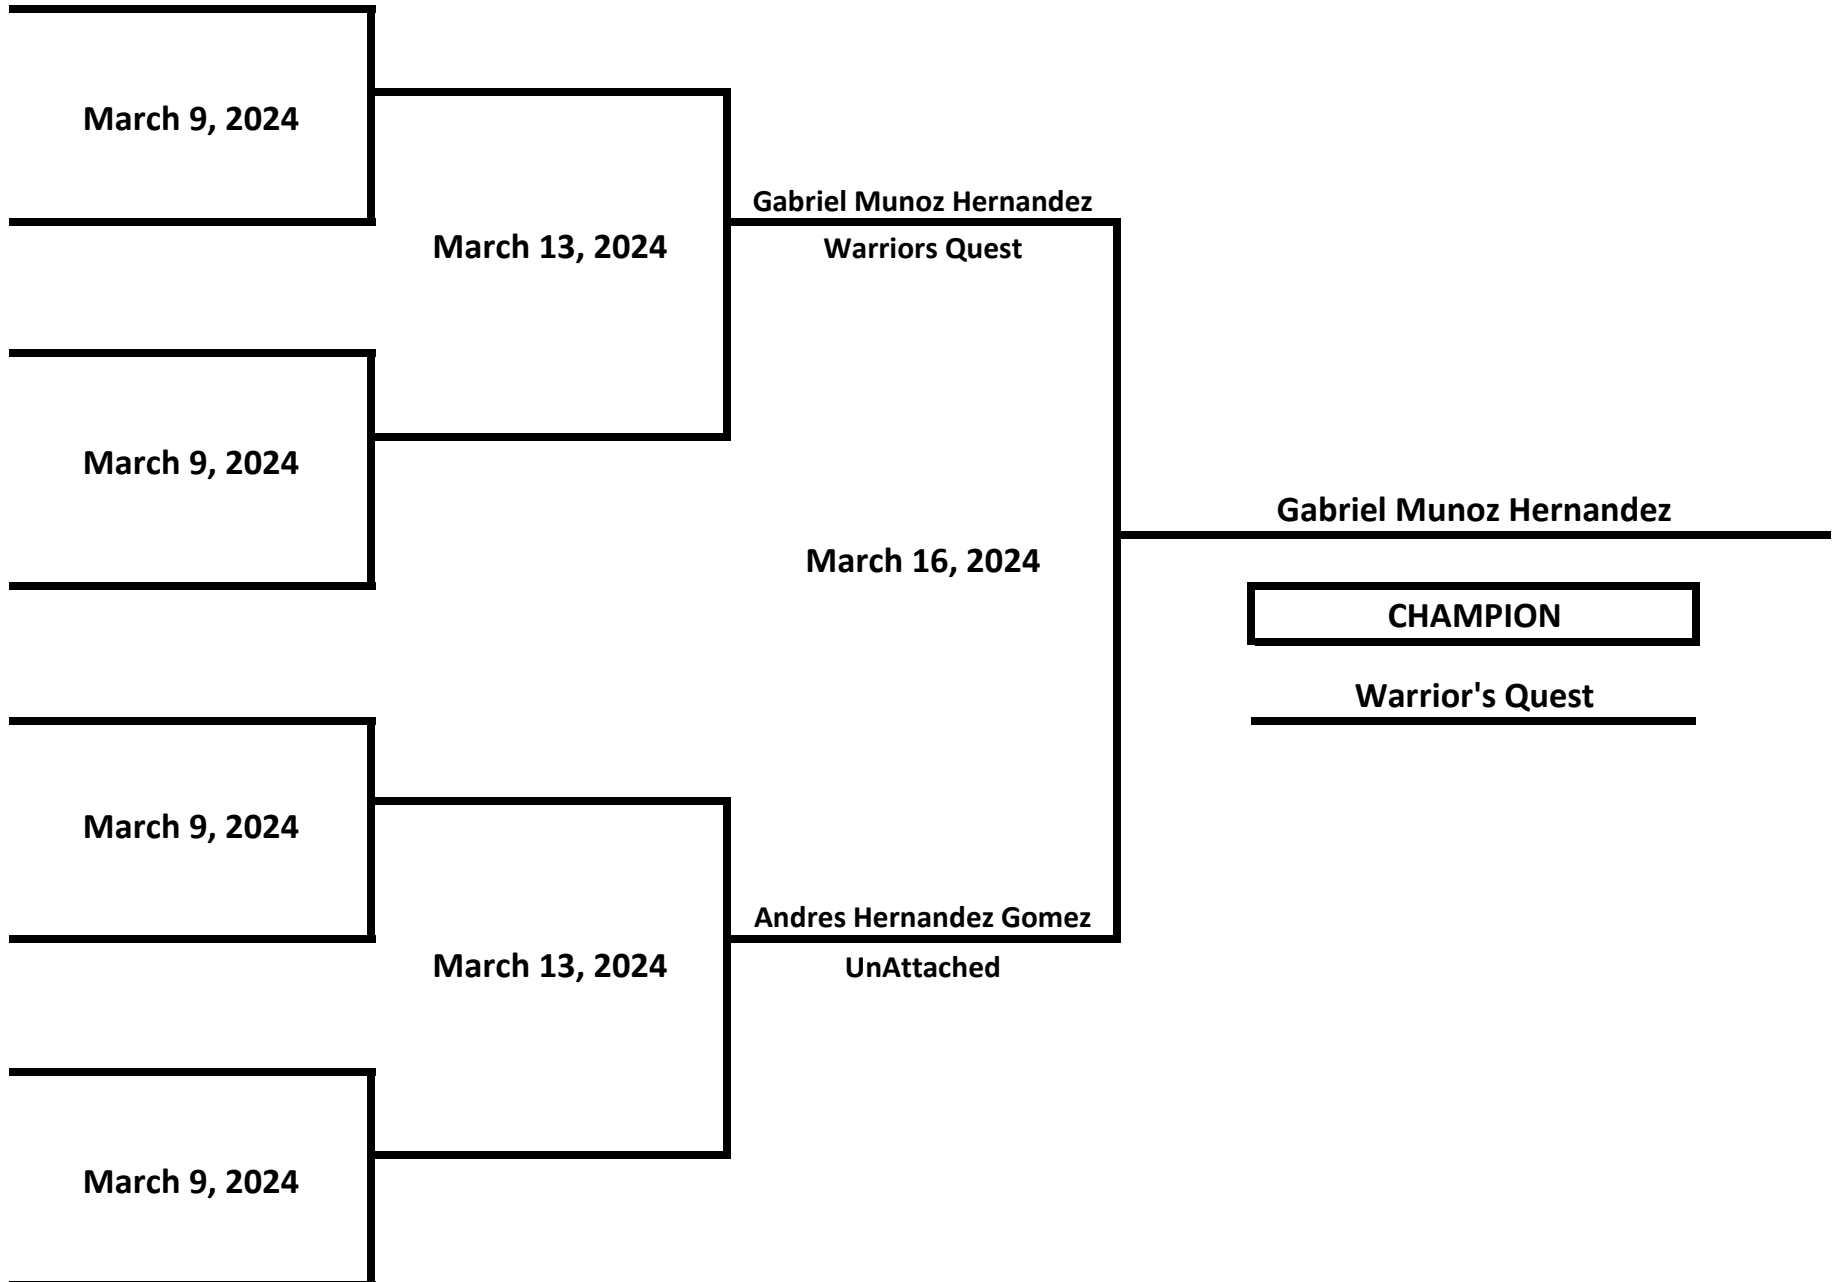

2024 MICHIGAN GOLDEN GLOVES - WEST MICHIGAN TOURNAMENT

ELITE - NOVICE - MALE

112 LBS

2024 MICHIGAN GOLDEN GLOVES - WEST MICHIGAN TOURNAMENT

ELITE - NOVICE - MALE

125 LBS

2024 MICHIGAN GOLDEN GLOVES - WEST MICHIGAN TOURNAMENT