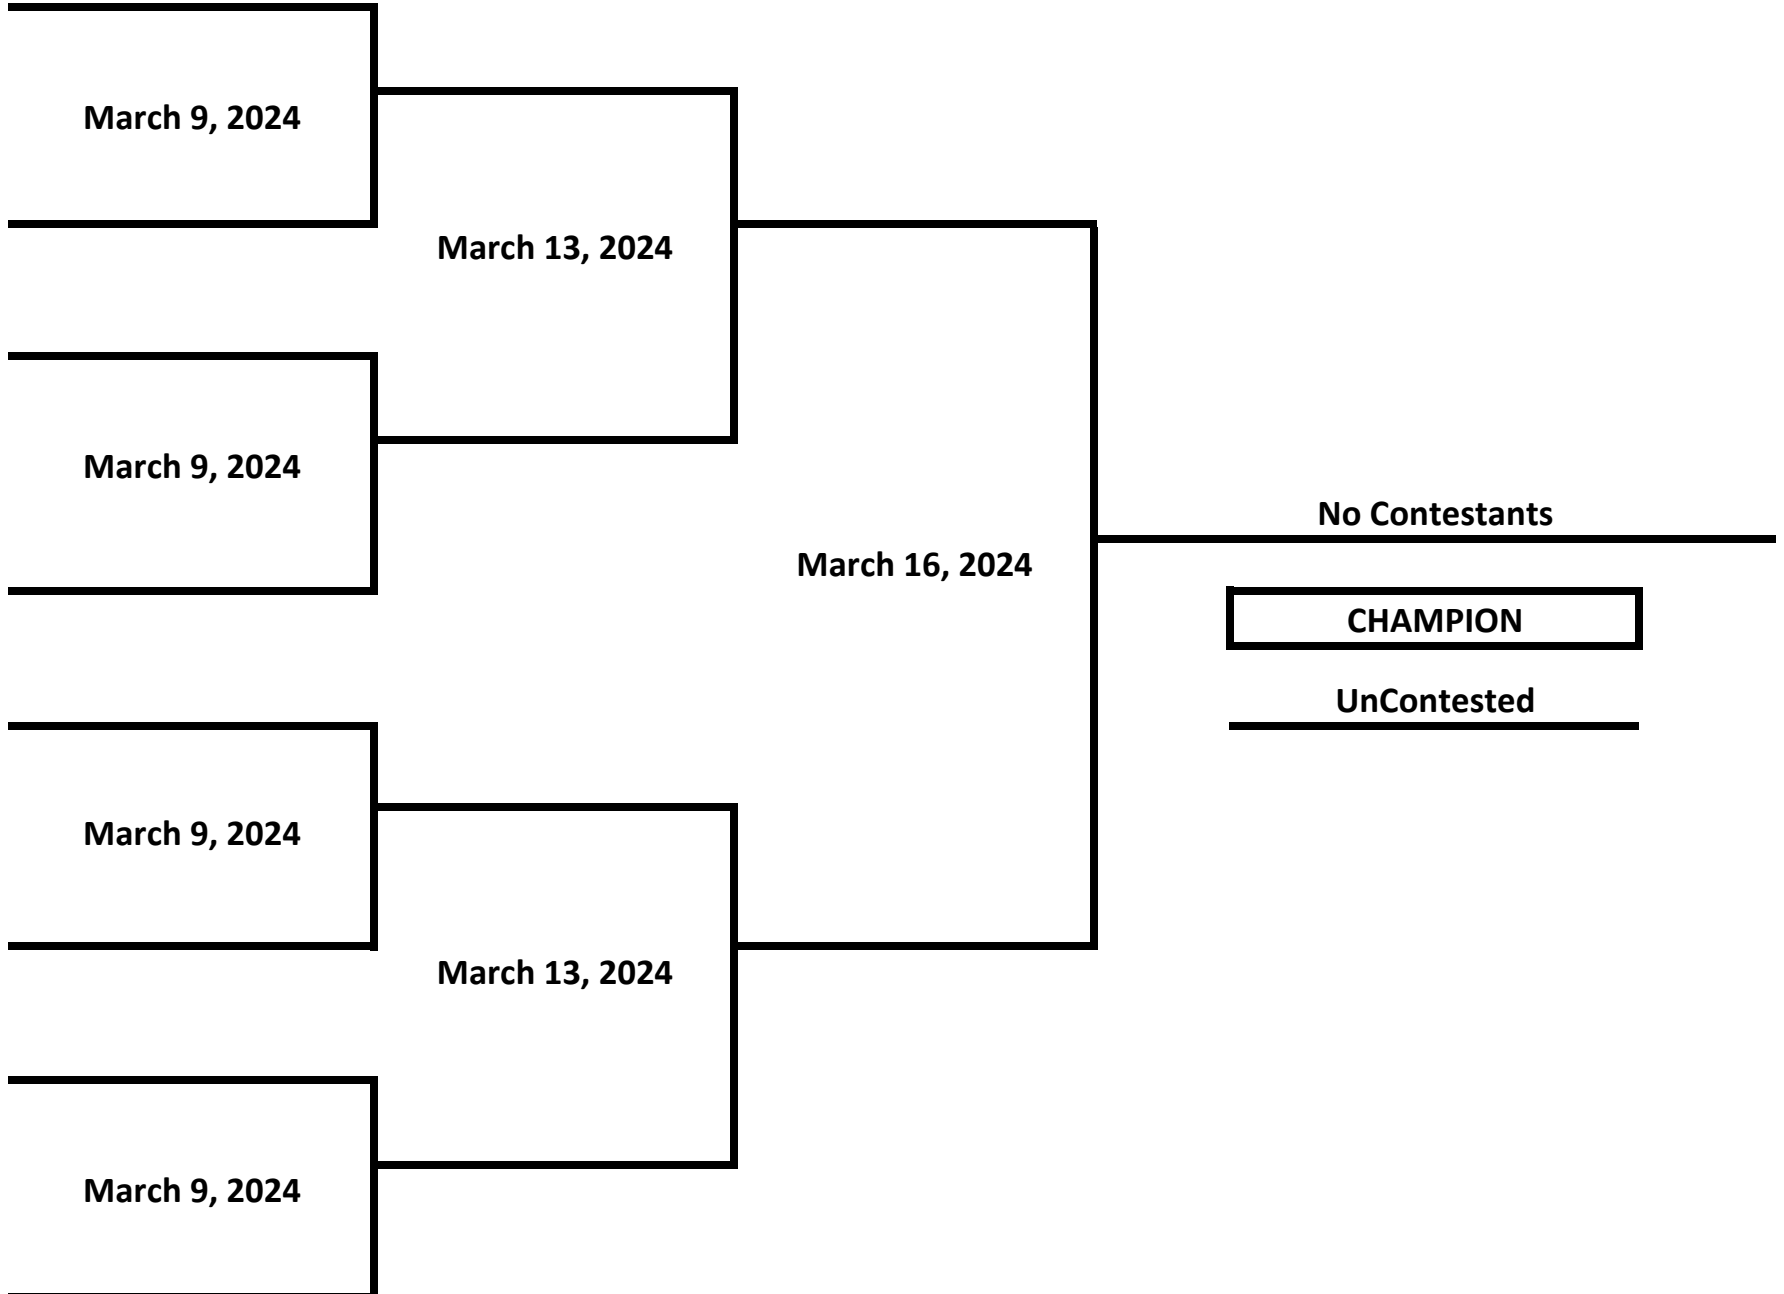

ELITE - OPEN - MALE

176 LBS

2024 MICHIGAN GOLDEN GLOVES - WEST MICHIGAN TOURNAMENT

ELITE - OPEN - MALE

203 LBS

2024 MICHIGAN GOLDEN GLOVES - WEST MICHIGAN TOURNAMENT

ELITE - OPEN - MALE

203+ LBS