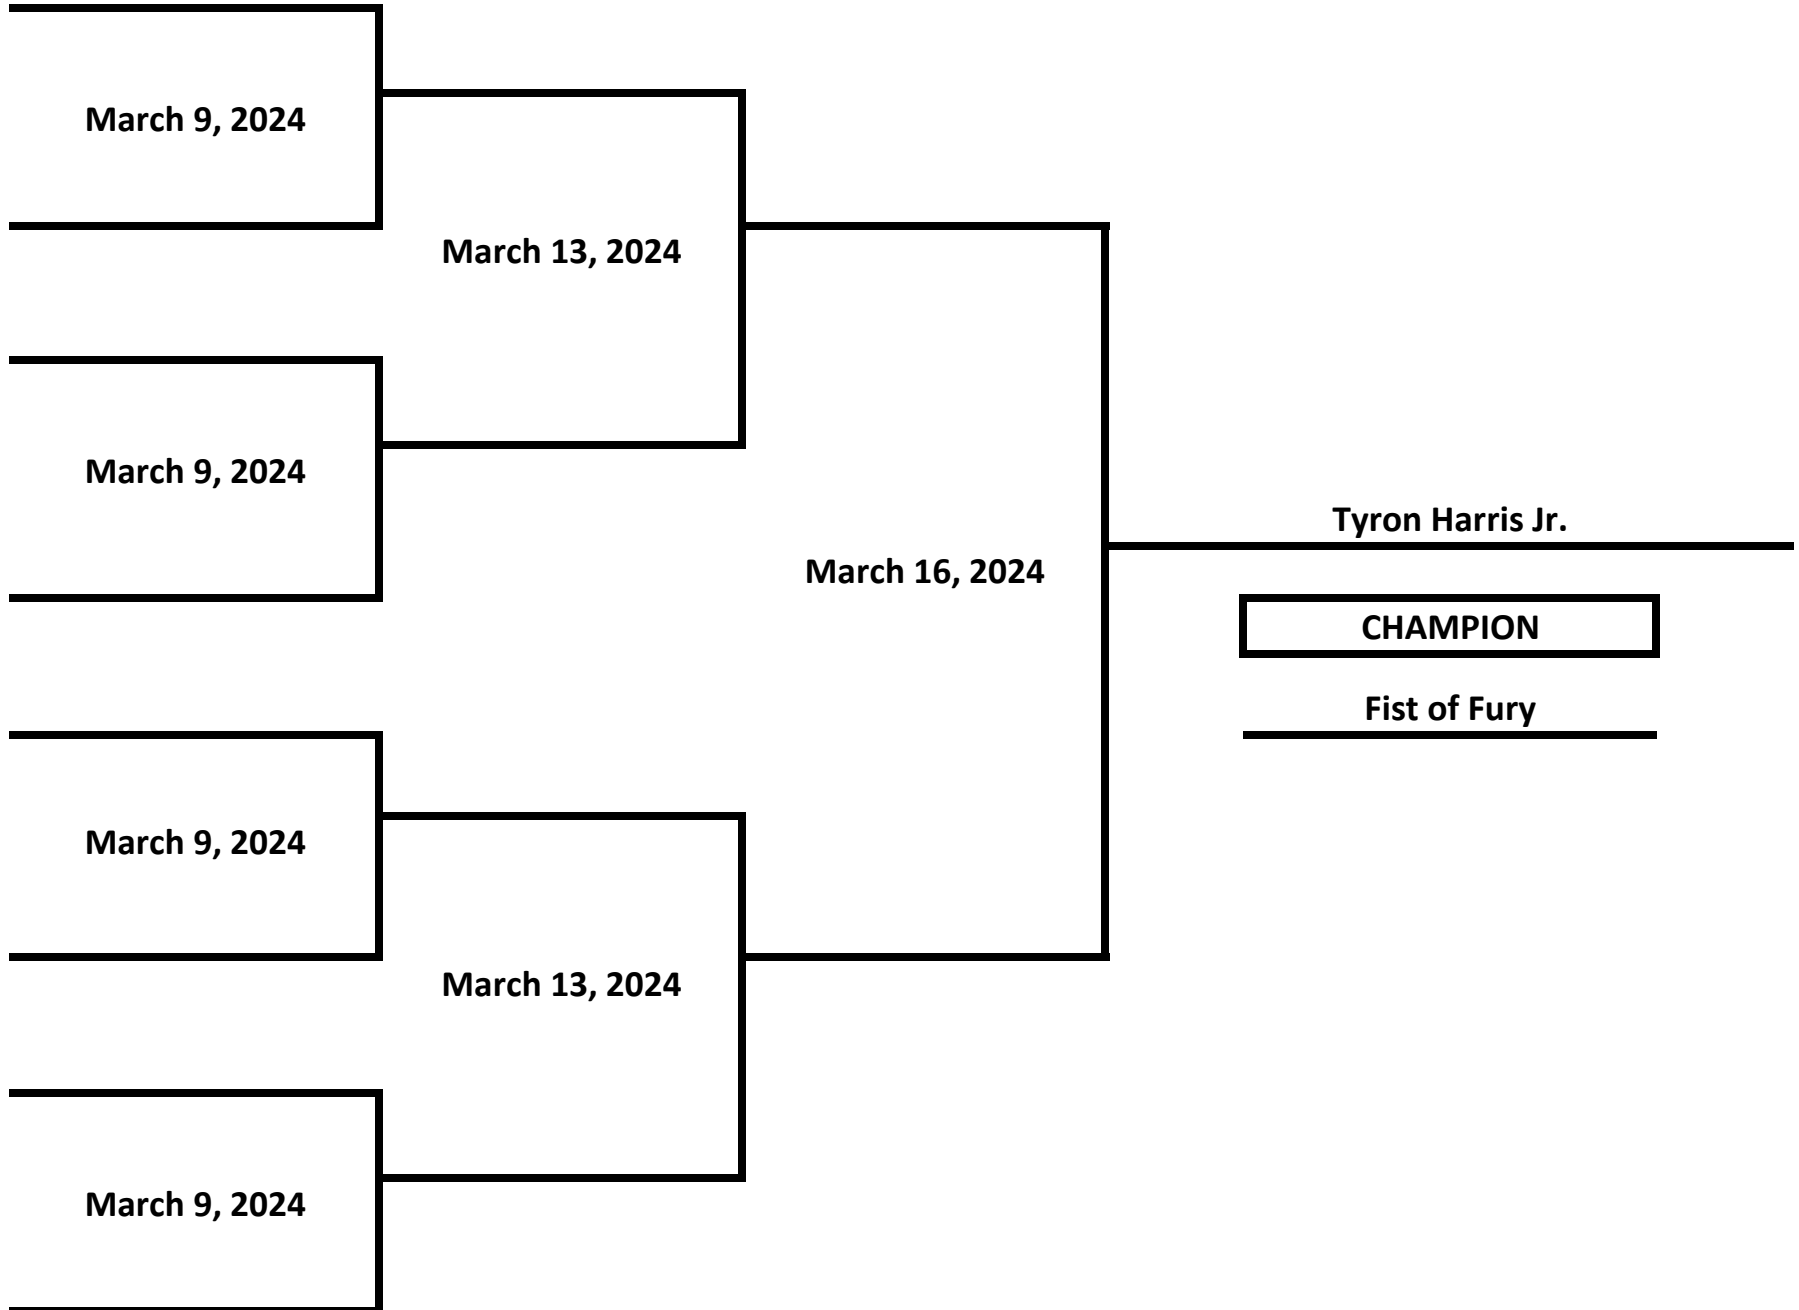

2024 MICHIGAN GOLDEN GLOVES - WEST MICHIGAN TOURNAMENT

ELITE - NOVICE - MALE

112 LBS

2024 MICHIGAN GOLDEN GLOVES - WEST MICHIGAN TOURNAMENT

ELITE - NOVICE - MALE

125 LBS

2024 MICHIGAN GOLDEN GLOVES - WEST MICHIGAN TOURNAMENT