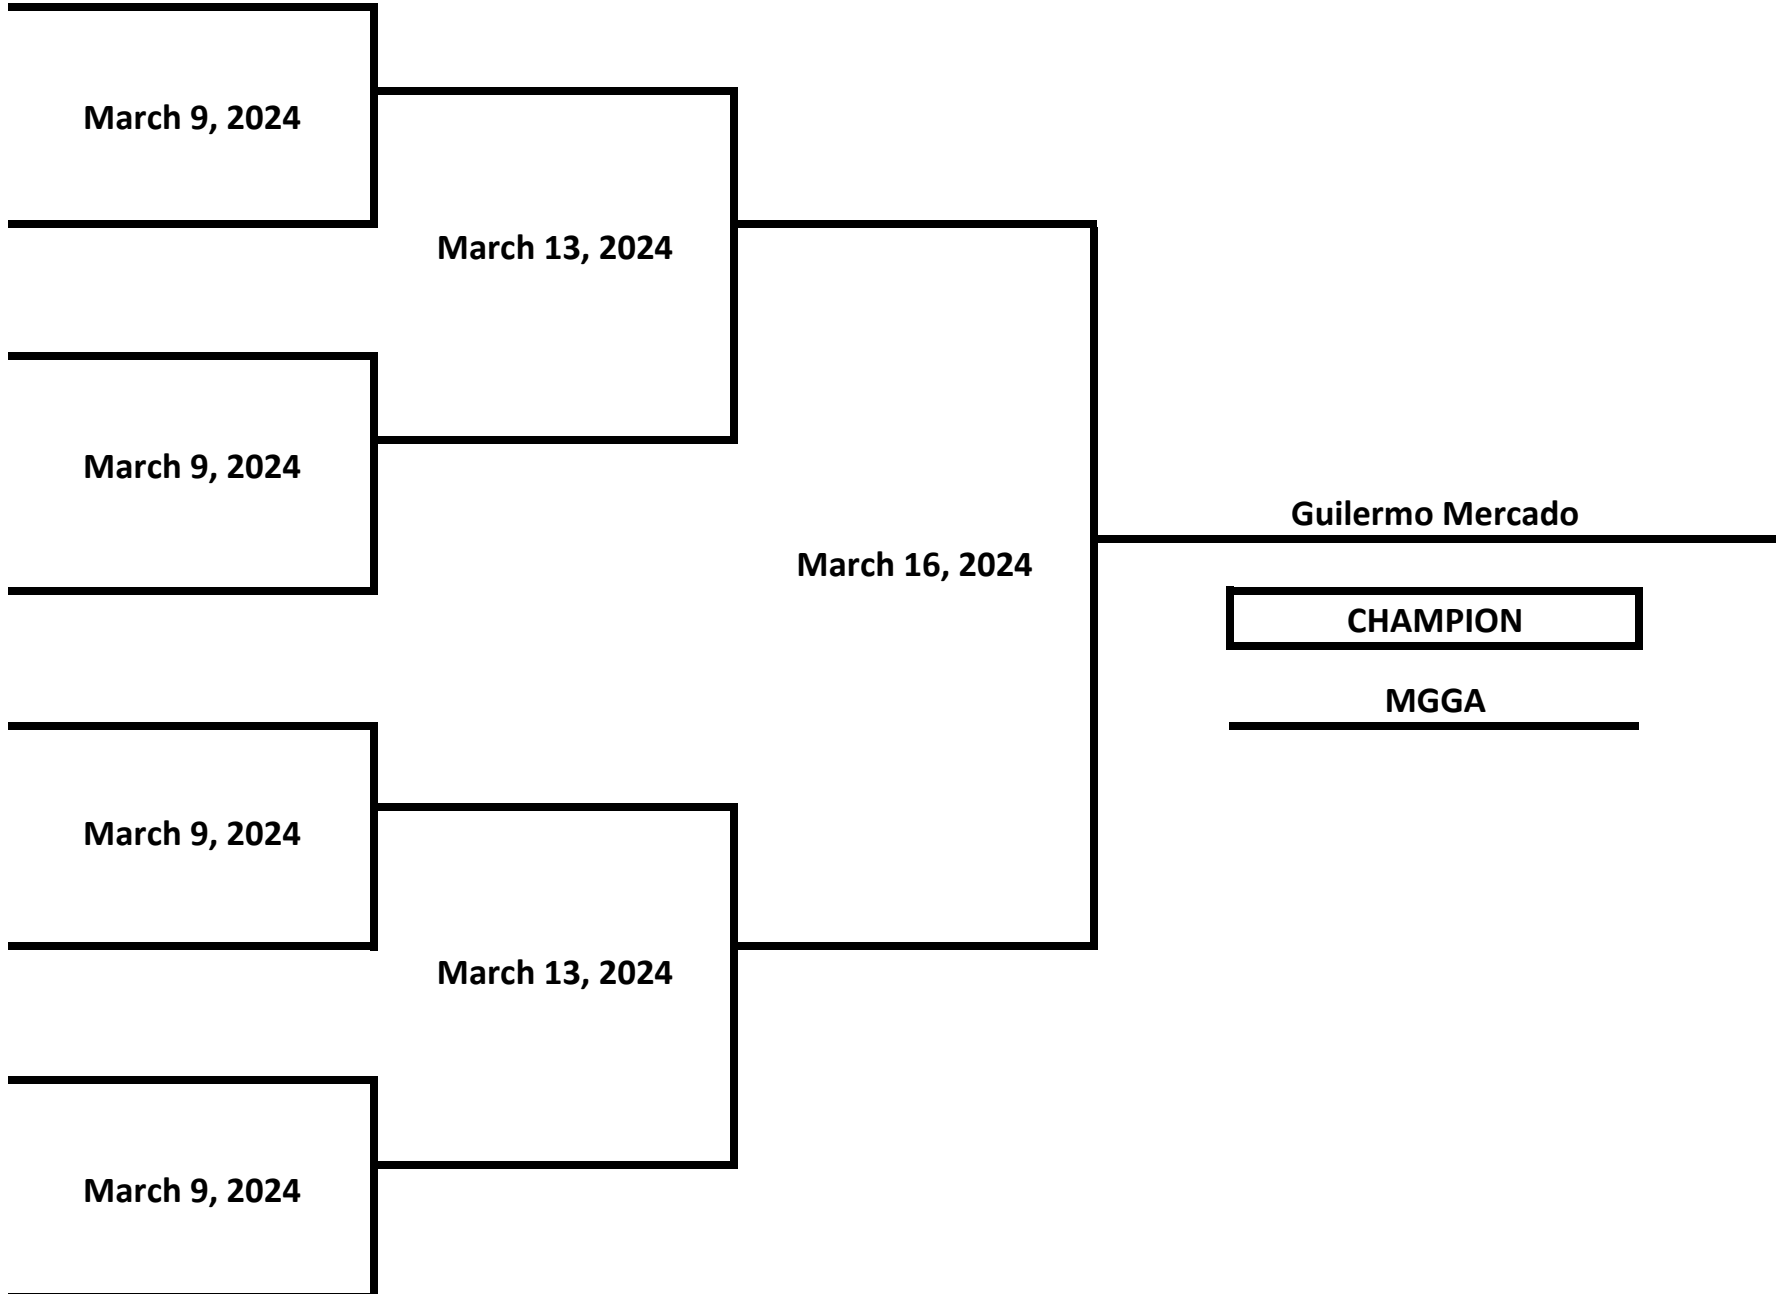

2024 MICHIGAN GOLDEN GLOVES - WEST MICHIGAN TOURNAMENT

ELITE - OPEN - MALE

112 LBS