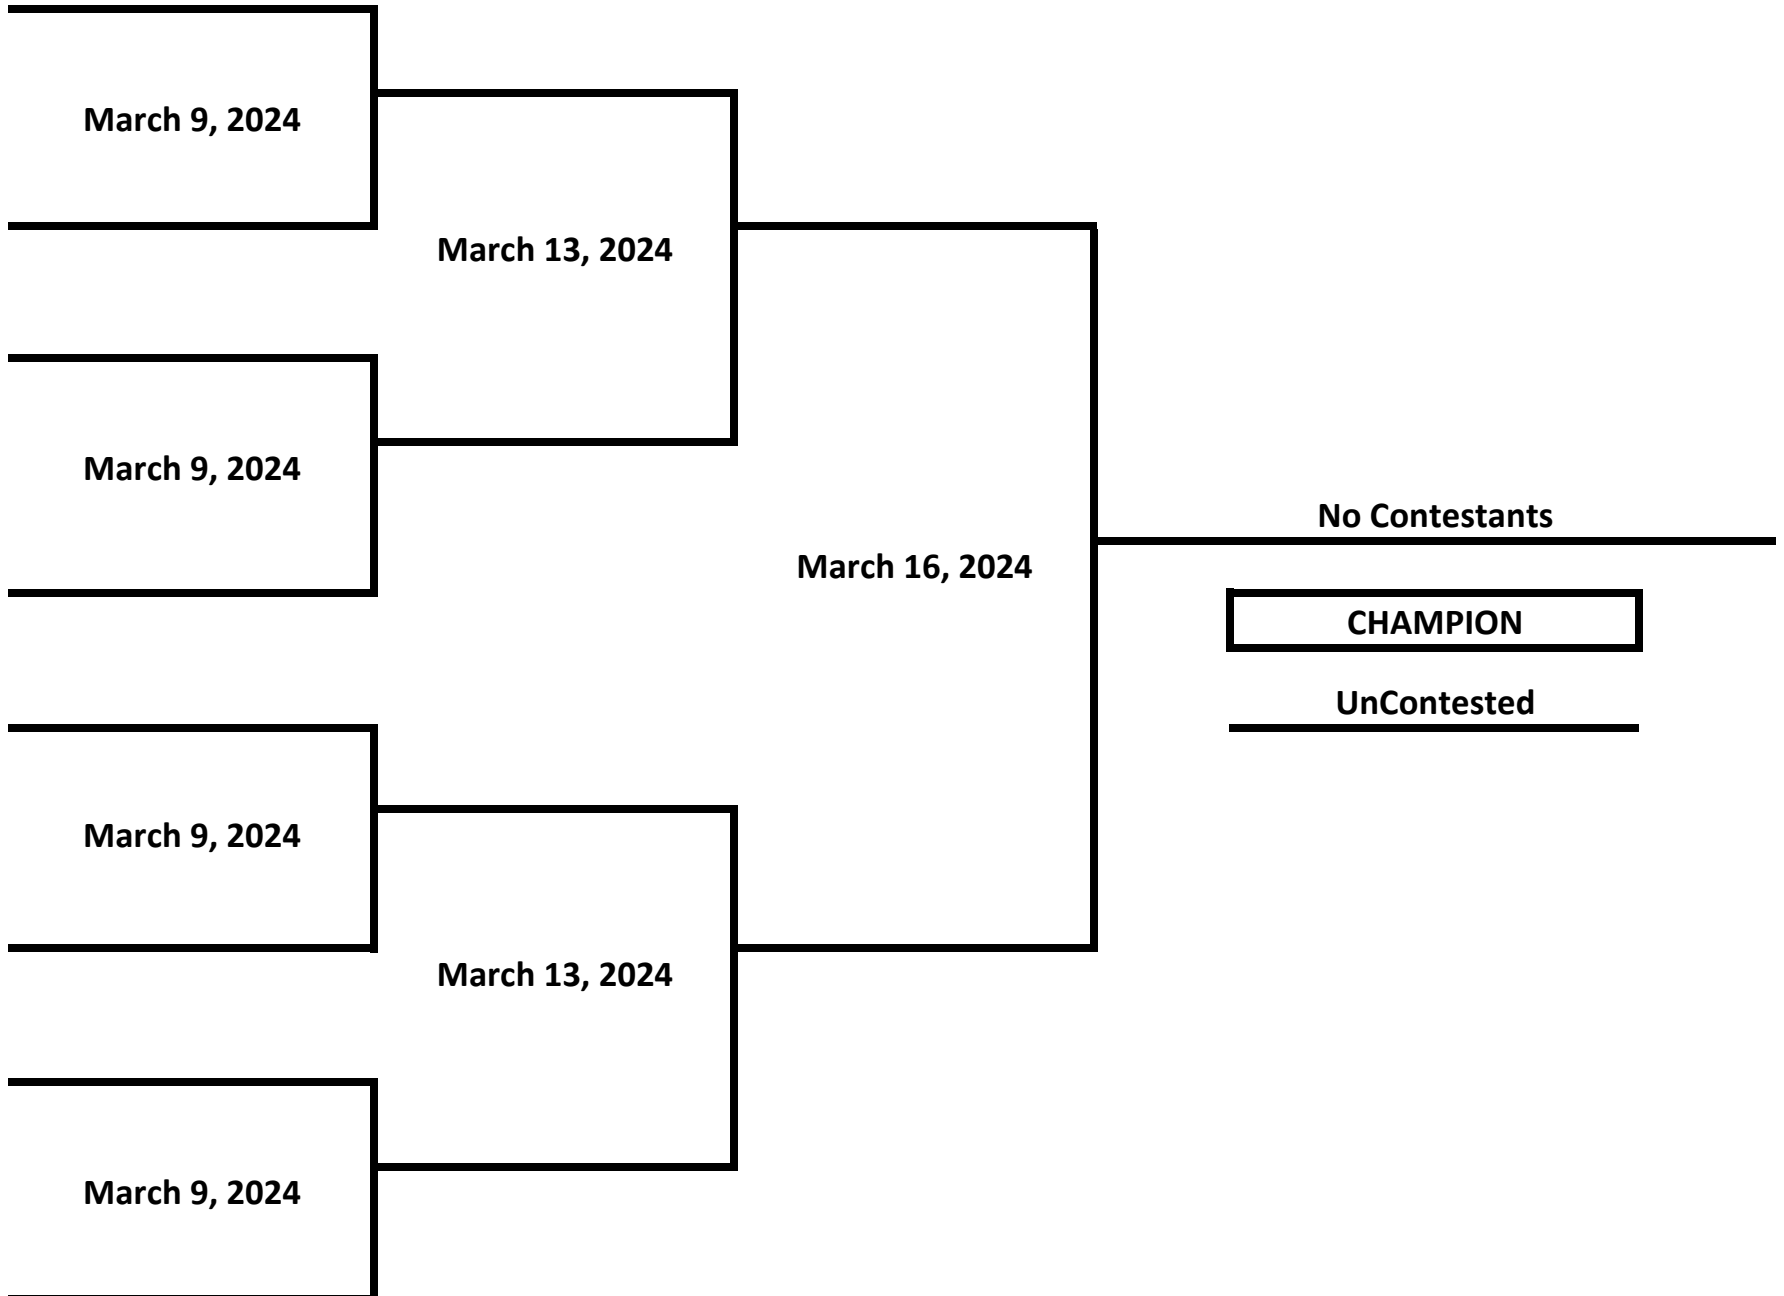

ELITE - OPEN - FEMALE

165 LBS

2024 MICHIGAN GOLDEN GLOVES - WEST MICHIGAN TOURNAMENT

ELITE - OPEN - FEMALE

178 LBS

2024 MICHIGAN GOLDEN GLOVES - WEST MICHIGAN TOURNAMENT

ELITE - OPEN - FEMALE

178+ LBS