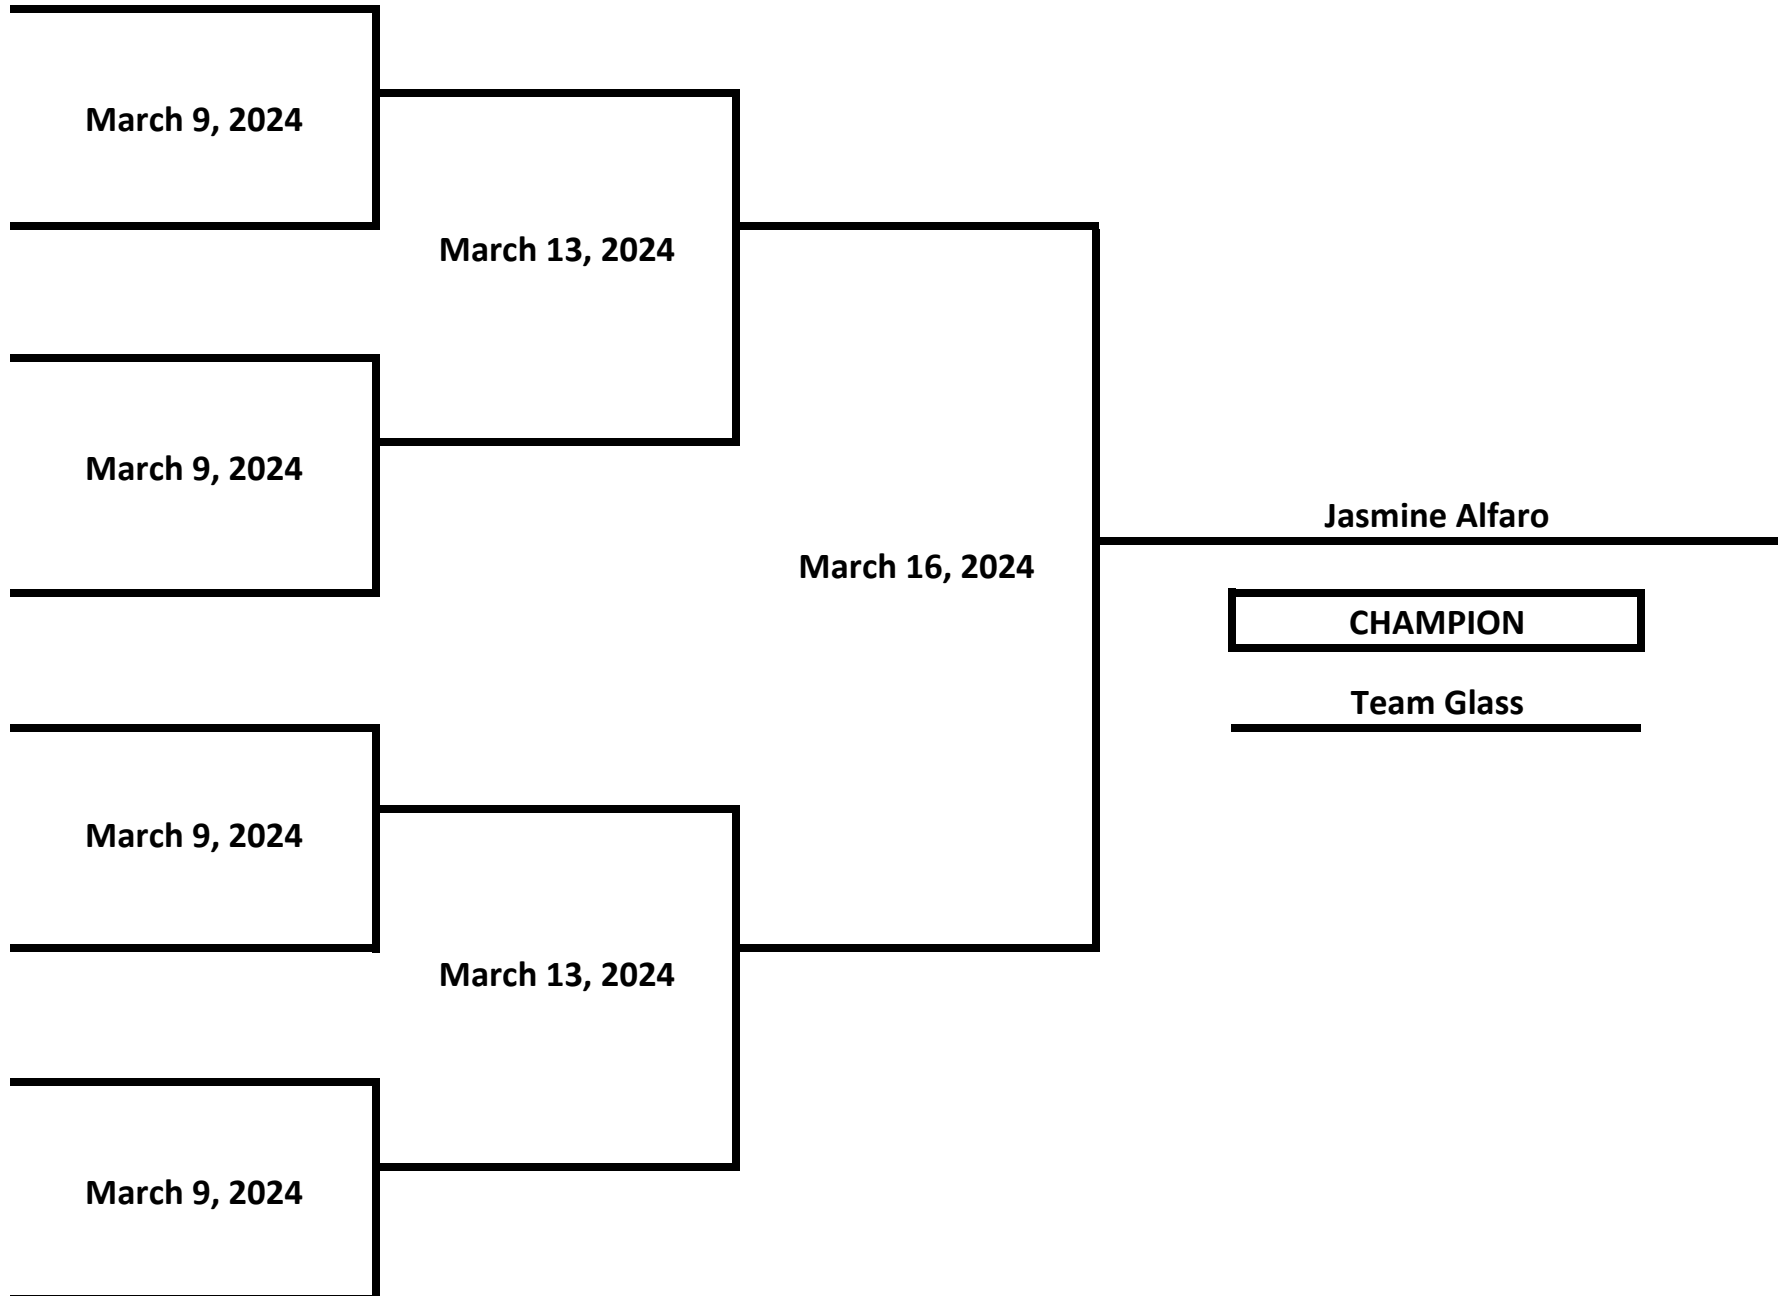

ELITE - NOVICE - FEMALE

125 LBS

2024 MICHIGAN GOLDEN GLOVES - WEST MICHIGAN TOURNAMENT

ELITE - NOVICE - FEMALE

132 LBS

2024 MICHIGAN GOLDEN GLOVES - WEST MICHIGAN TOURNAMENT

ELITE - NOVICE - FEMALE

139 LBS