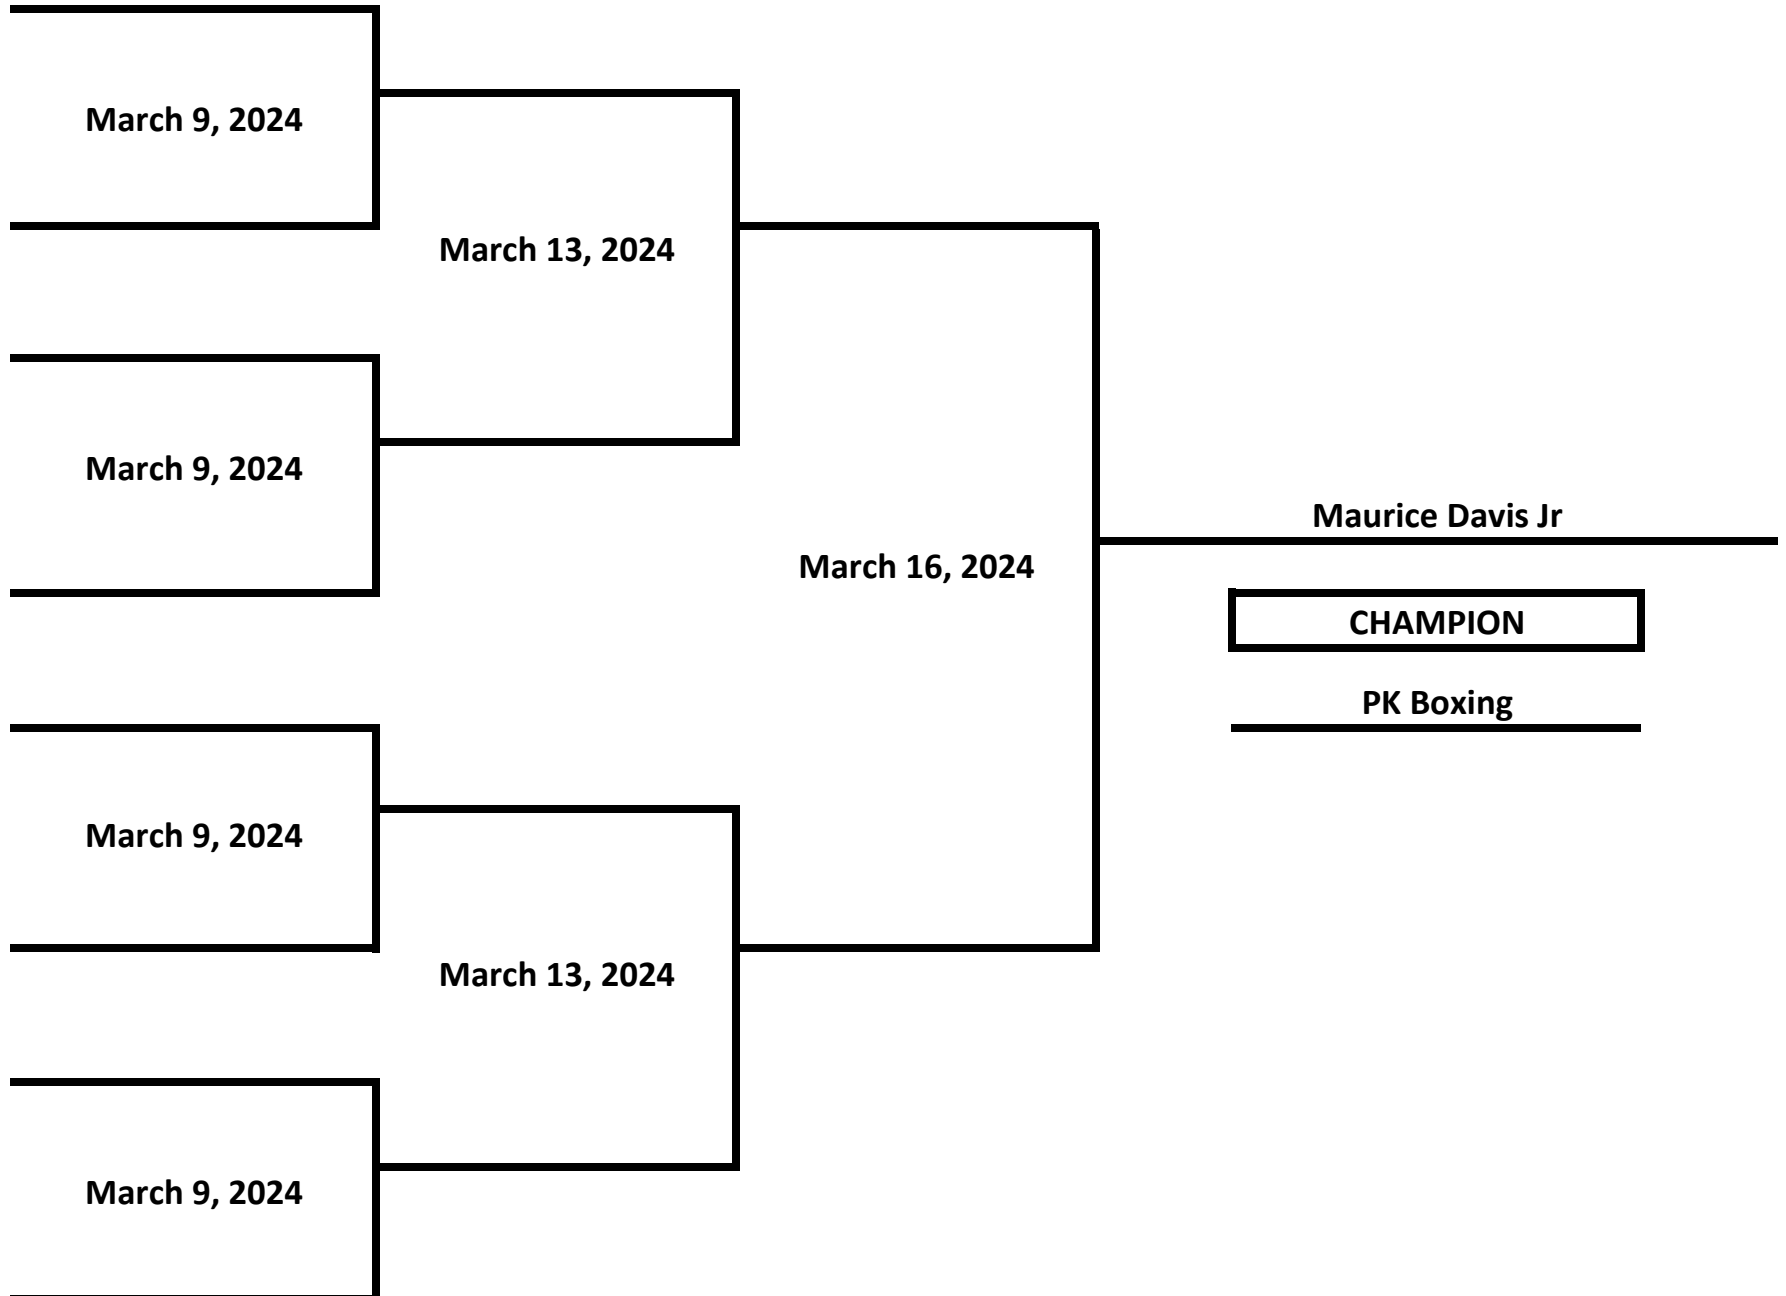

ELITE - OPEN - MALE

176 LBS

2024 MICHIGAN GOLDEN GLOVES - WEST MICHIGAN TOURNAMENT

ELITE - OPEN - MALE

203 LBS

2024 MICHIGAN GOLDEN GLOVES - WEST MICHIGAN TOURNAMENT

ELITE - OPEN - MALE

203+ LBS