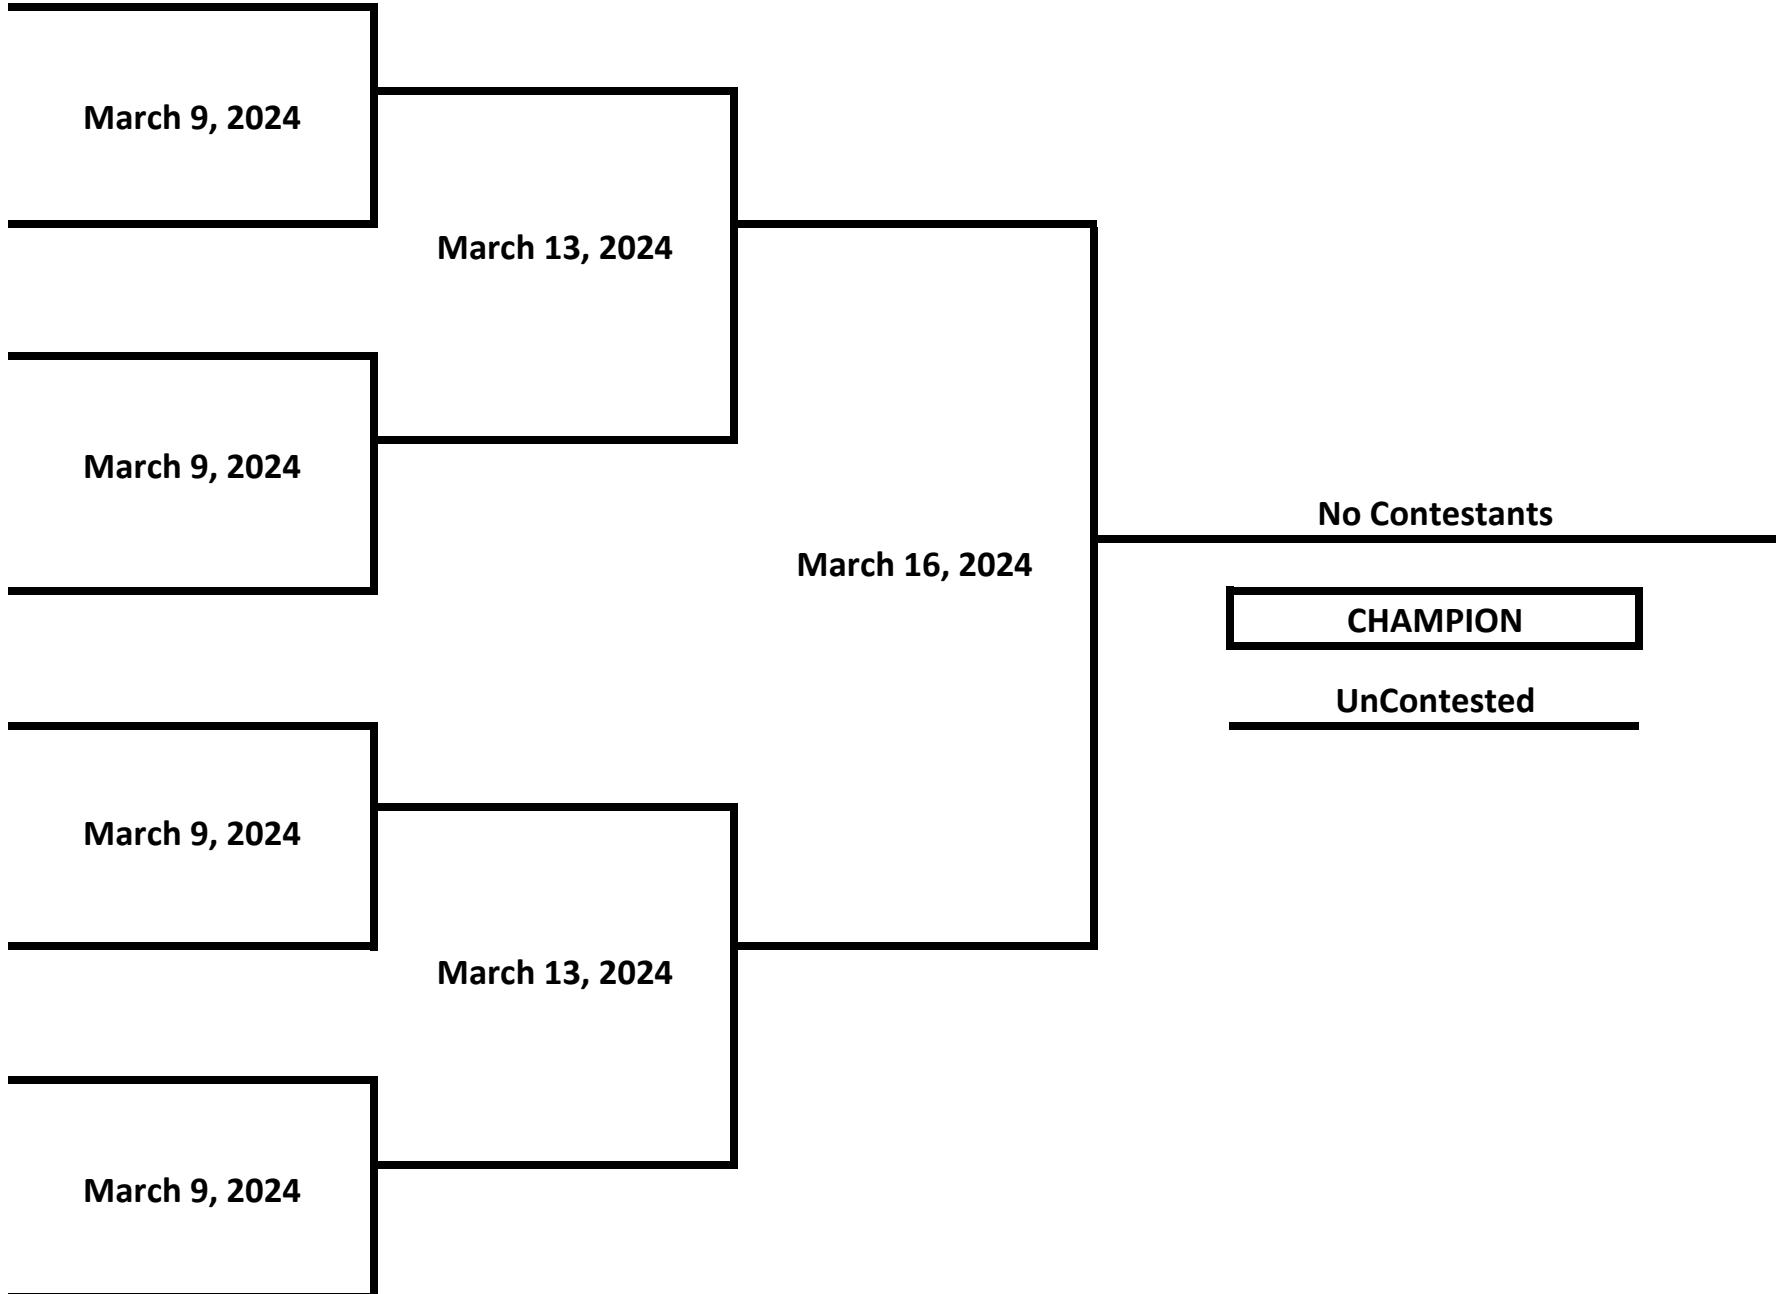

2024 MICHIGAN GOLDEN GLOVES - WEST MICHIGAN TOURNAMENT

ELITE - NOVICE - FEMALE

146 LBS