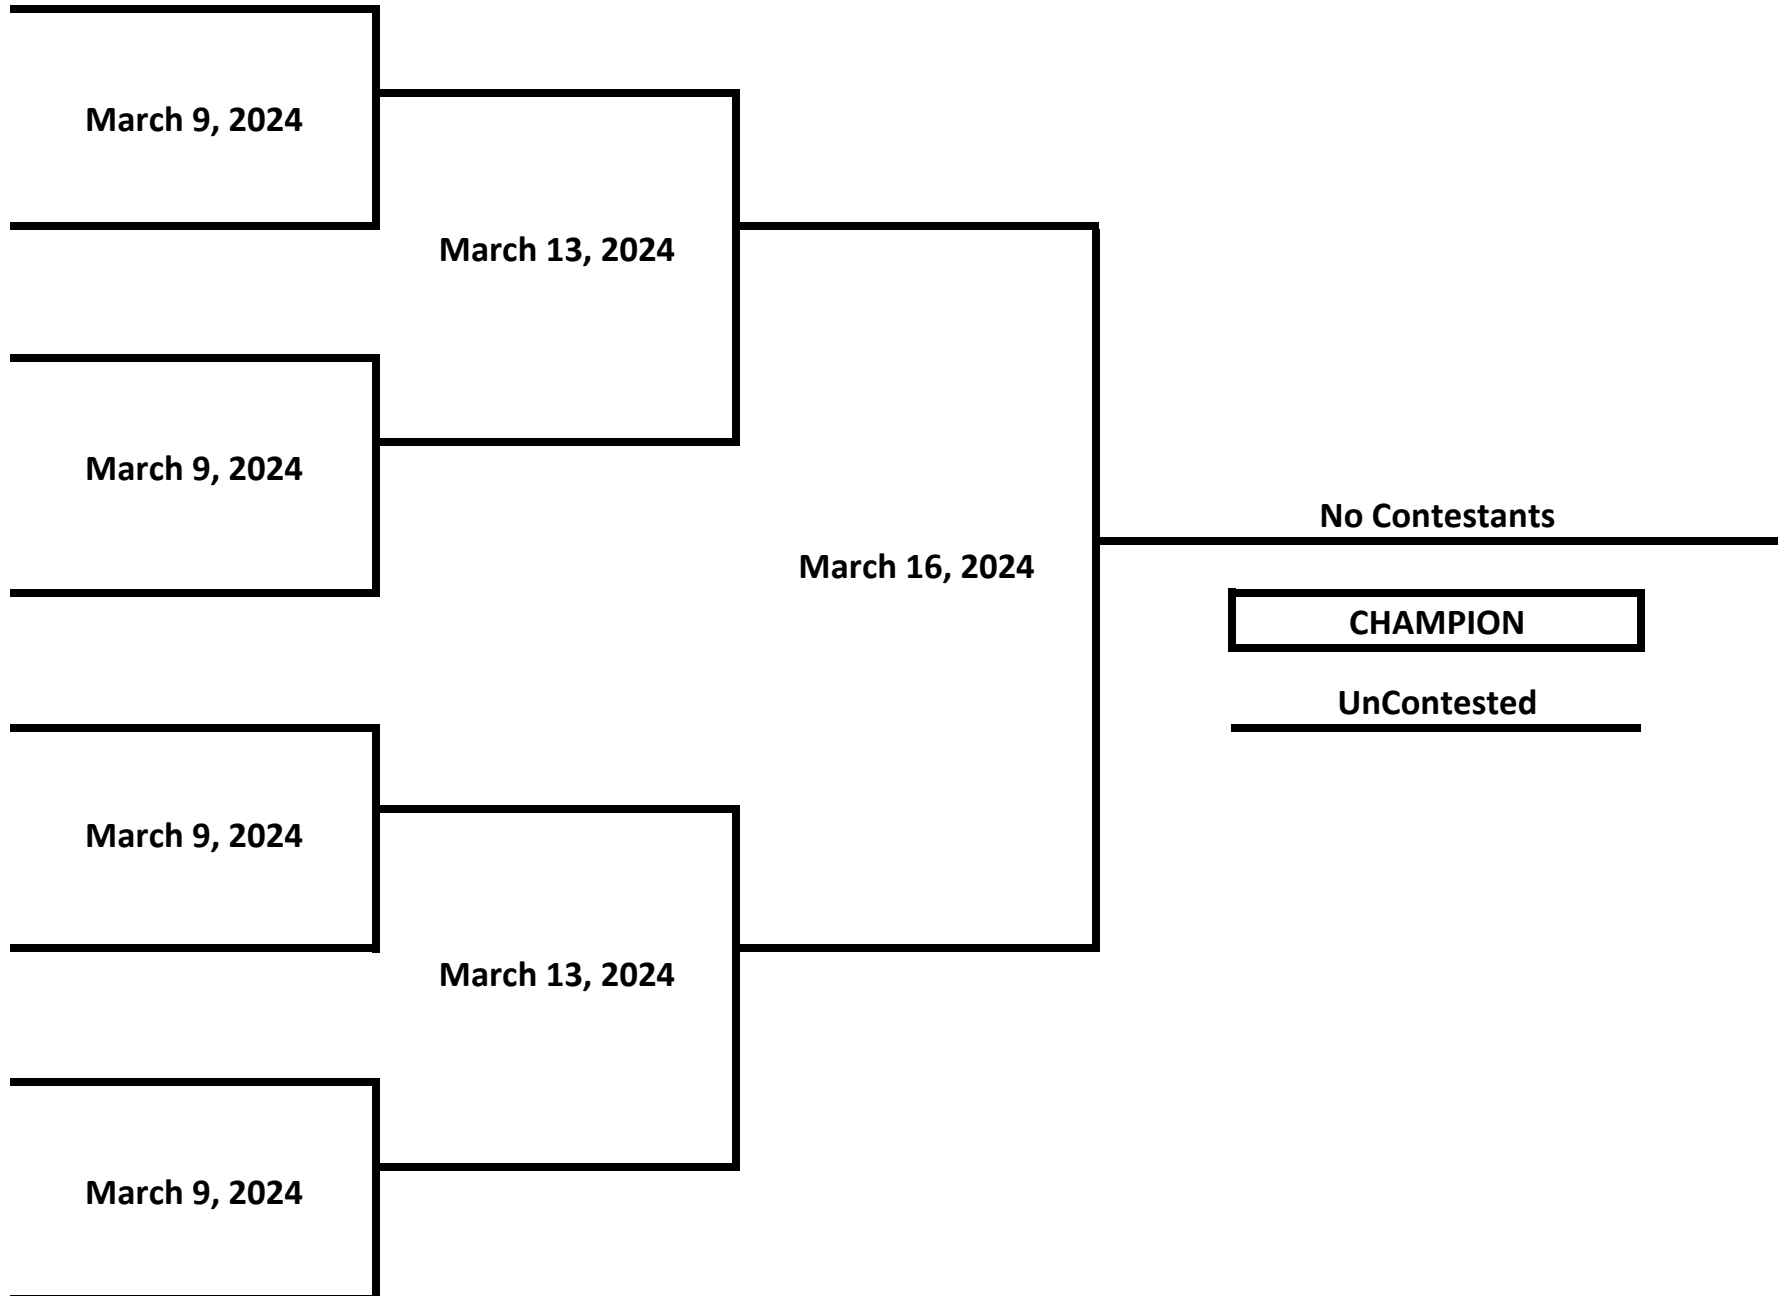

2024 MICHIGAN GOLDEN GLOVES - WEST MICHIGAN TOURNAMENT

ELITE - OPEN - FEMALE

110 LBS

2024 MICHIGAN GOLDEN GLOVES - WEST MICHIGAN TOURNAMENT

ELITE - OPEN - FEMALE

119 LBS

2024 MICHIGAN GOLDEN GLOVES - WEST MICHIGAN TOURNAMENT