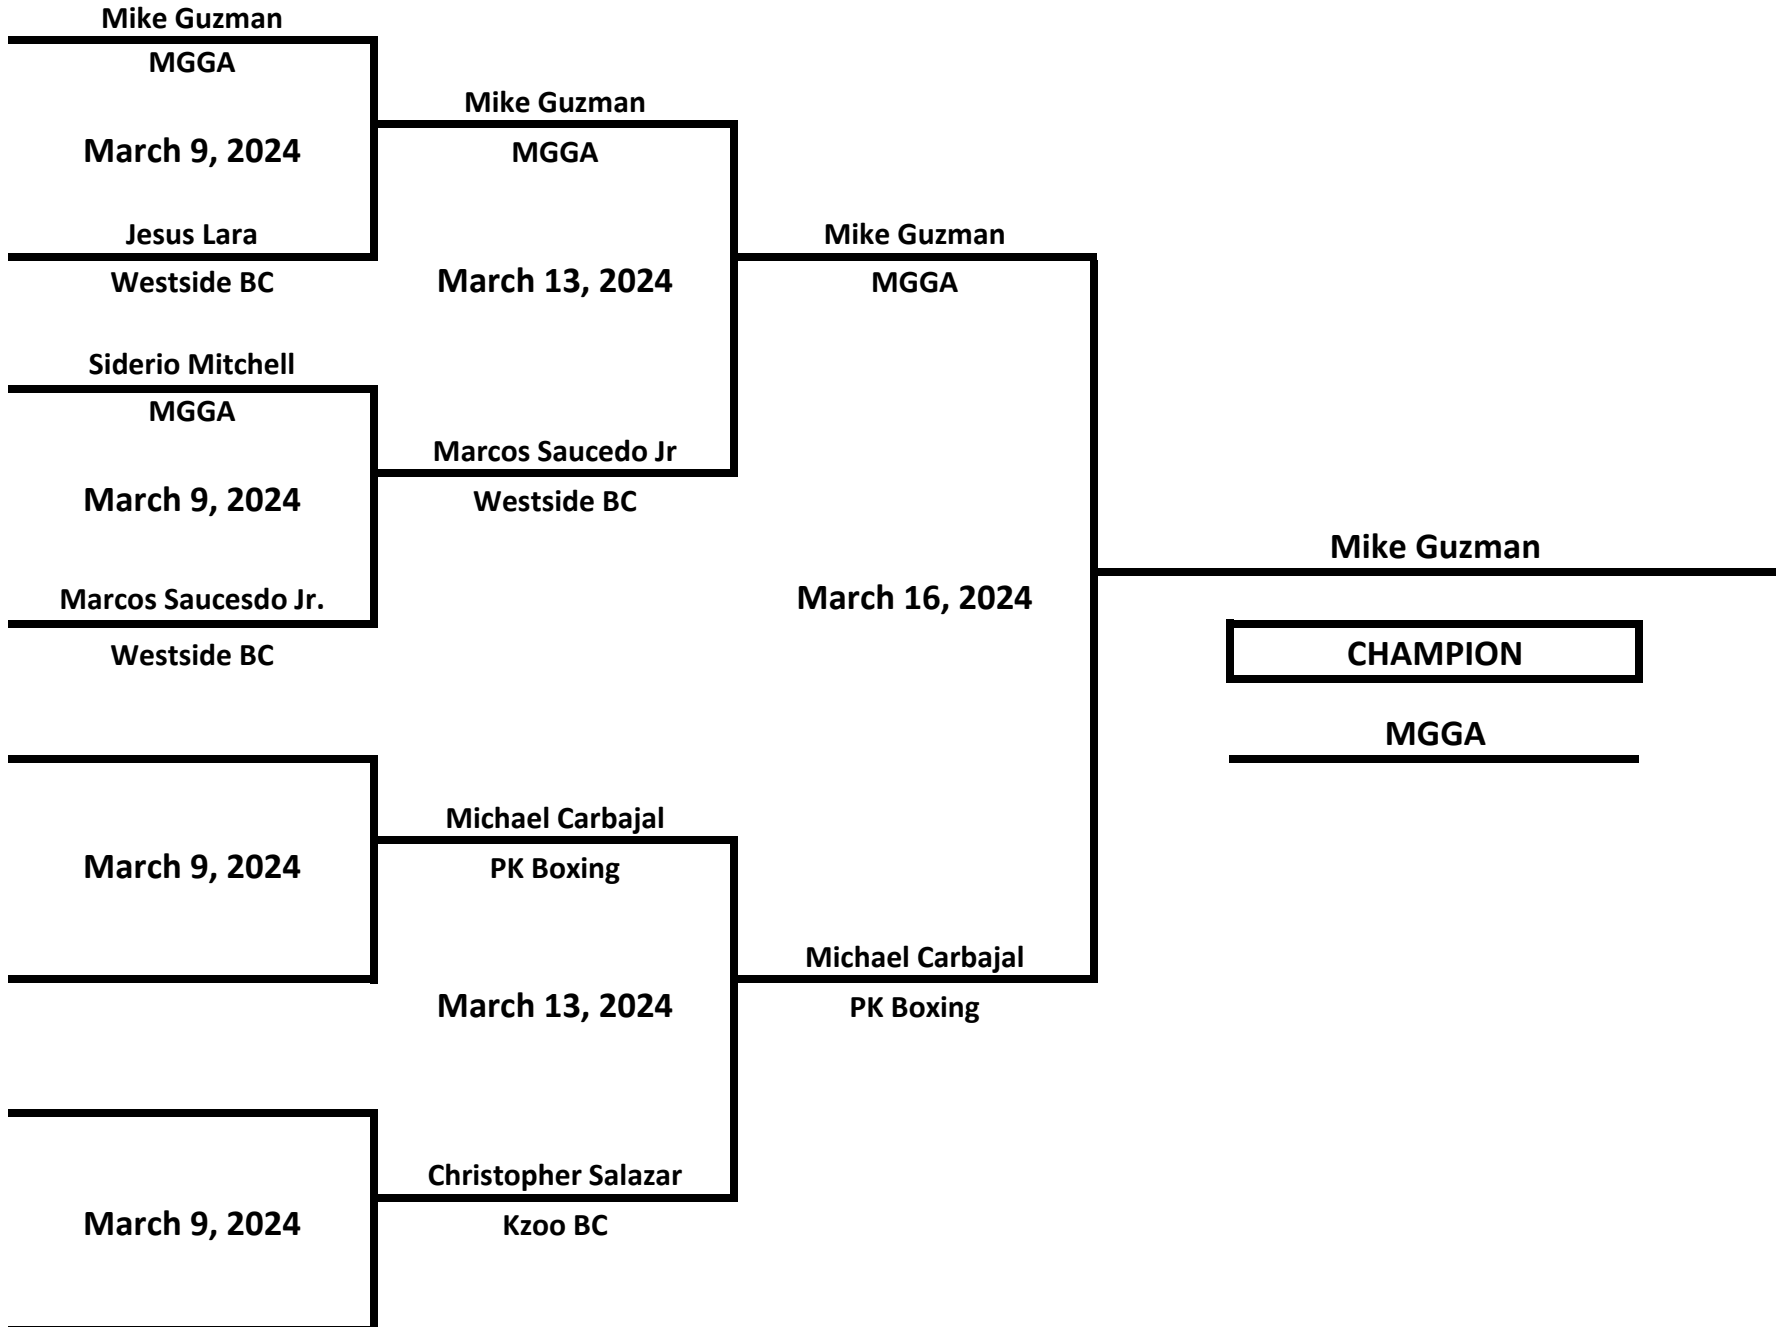

ELITE - OPEN - MALE

132 LBS

2024 MICHIGAN GOLDEN GLOVES - WEST MICHIGAN TOURNAMENT

ELITE - OPEN - MALE

139 LBS

2024 MICHIGAN GOLDEN GLOVES - WEST MICHIGAN TOURNAMENT

ELITE - OPEN - MALE

147 LBS