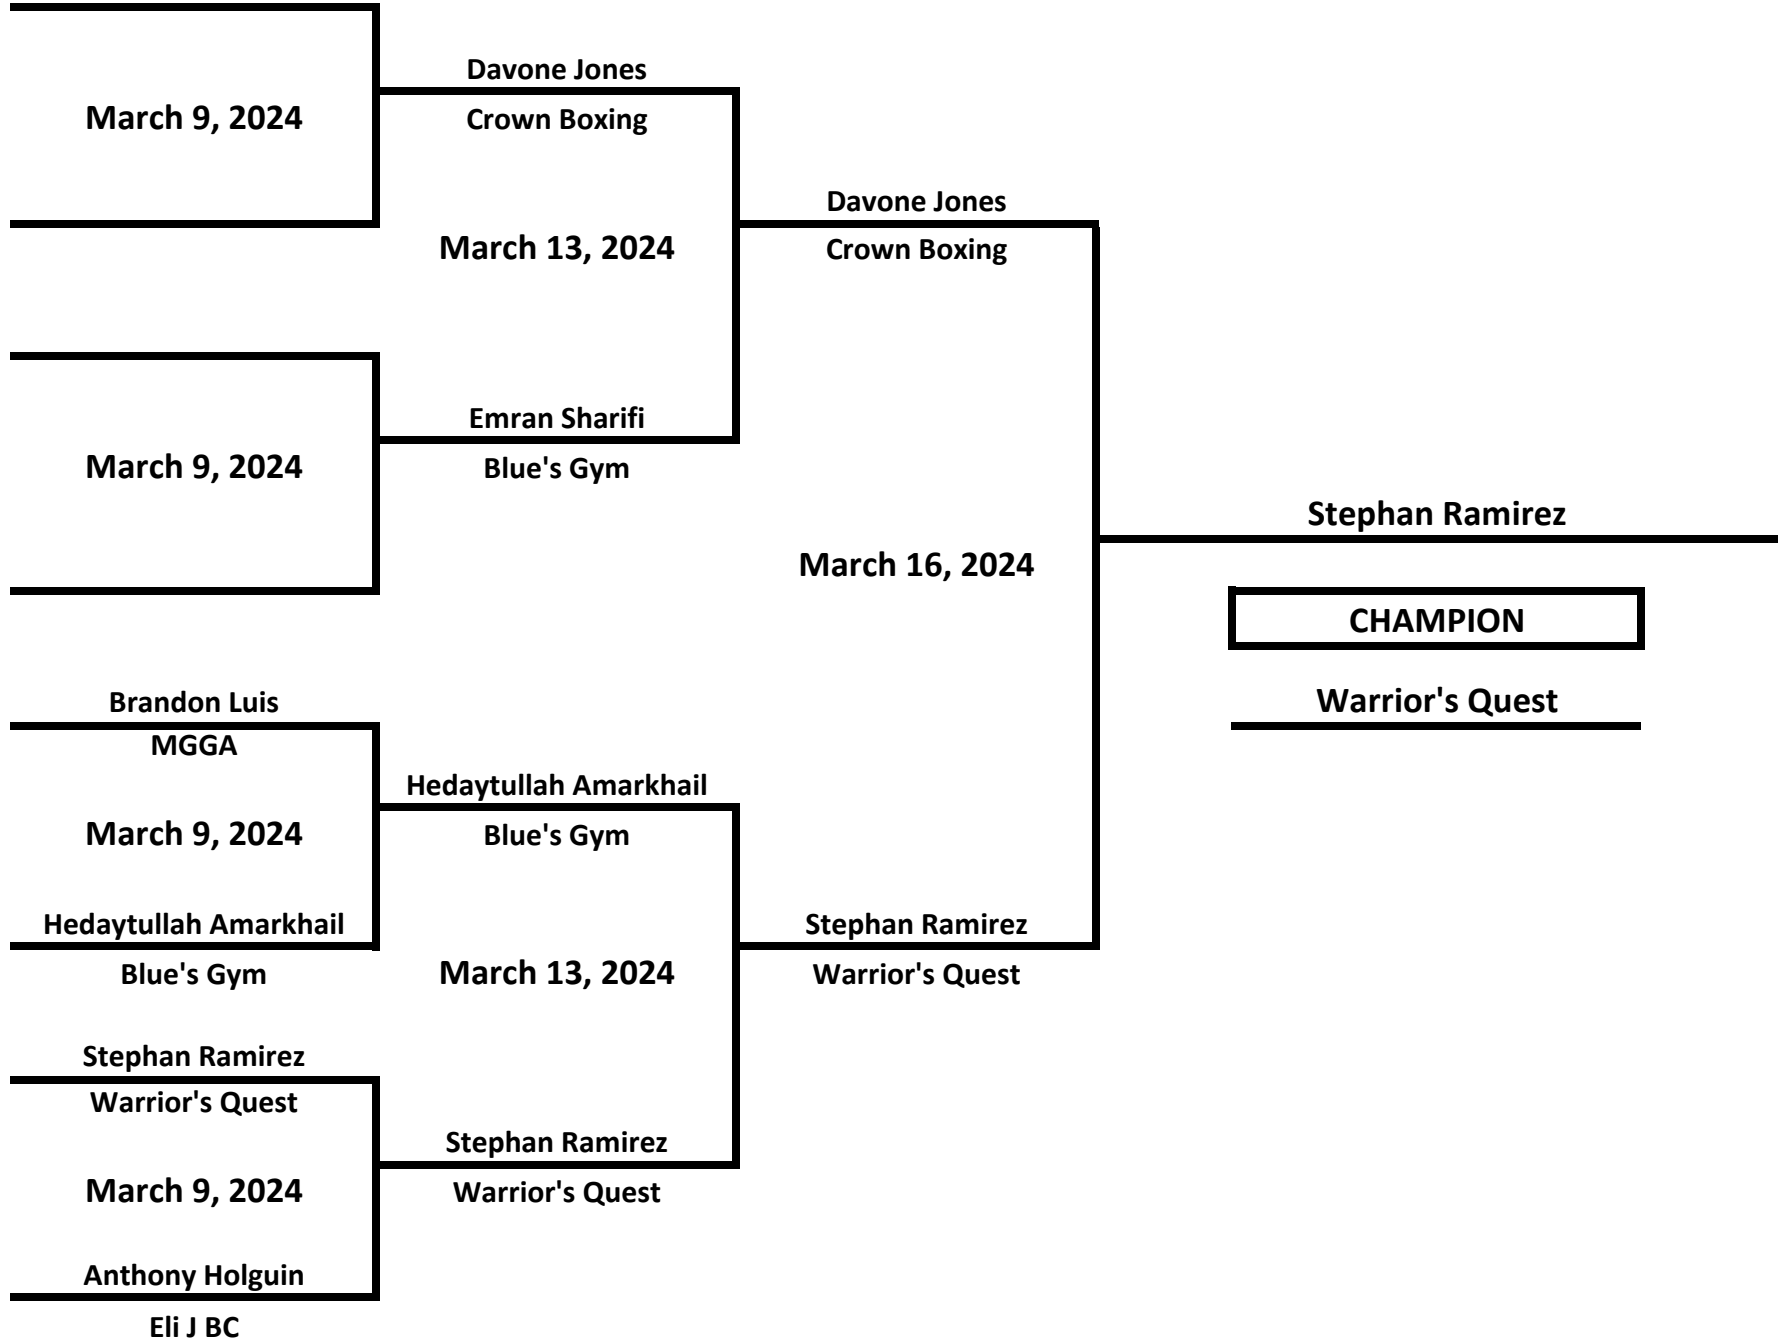

2024 MICHIGAN GOLDEN GLOVES - WEST MICHIGAN TOURNAMENT

ELITE - NOVICE - MALE

132 LBS