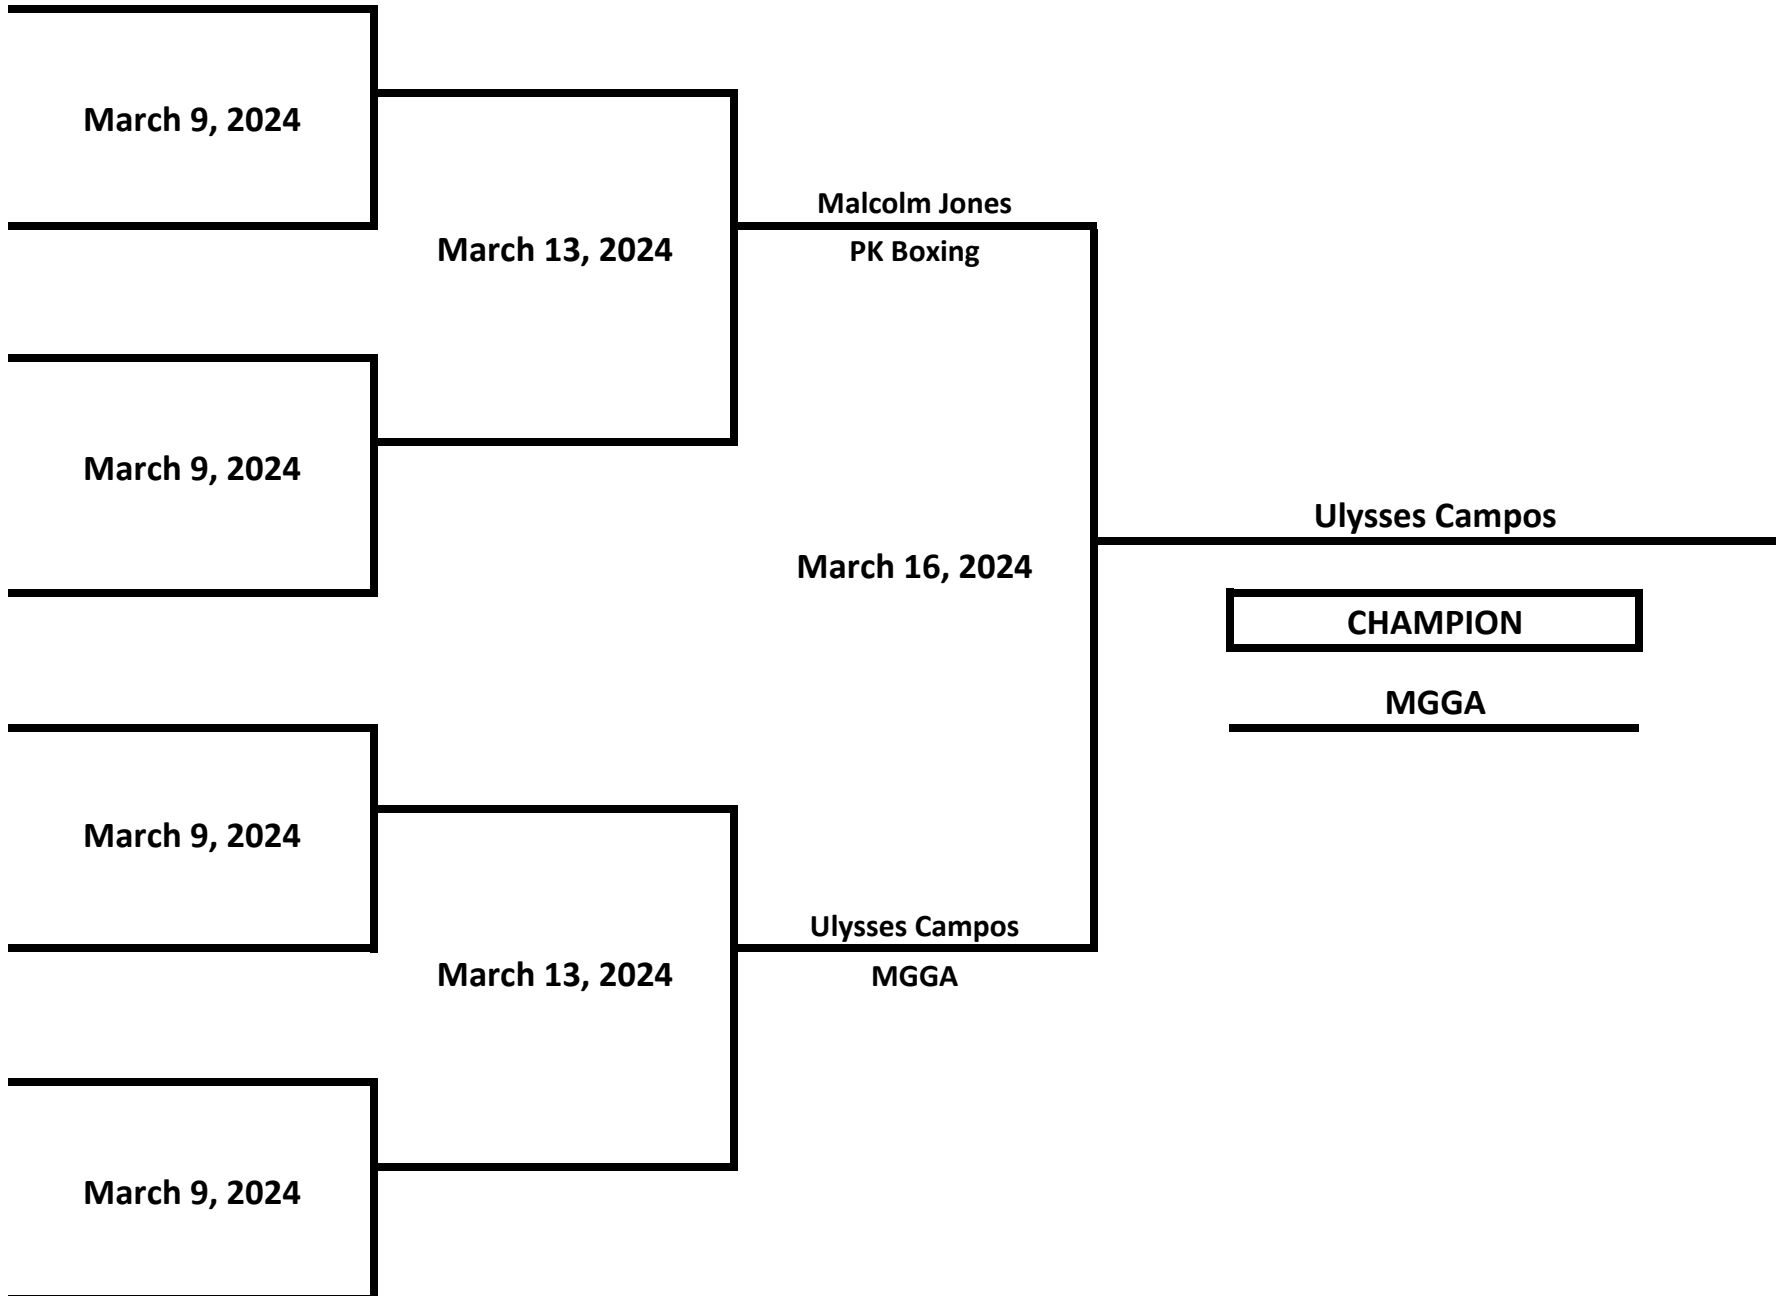

ELITE - OPEN - MALE

132 LBS

2024 MICHIGAN GOLDEN GLOVES - WEST MICHIGAN TOURNAMENT

ELITE - OPEN - MALE

139 LBS

2024 MICHIGAN GOLDEN GLOVES - WEST MICHIGAN TOURNAMENT

ELITE - OPEN - MALE

147 LBS