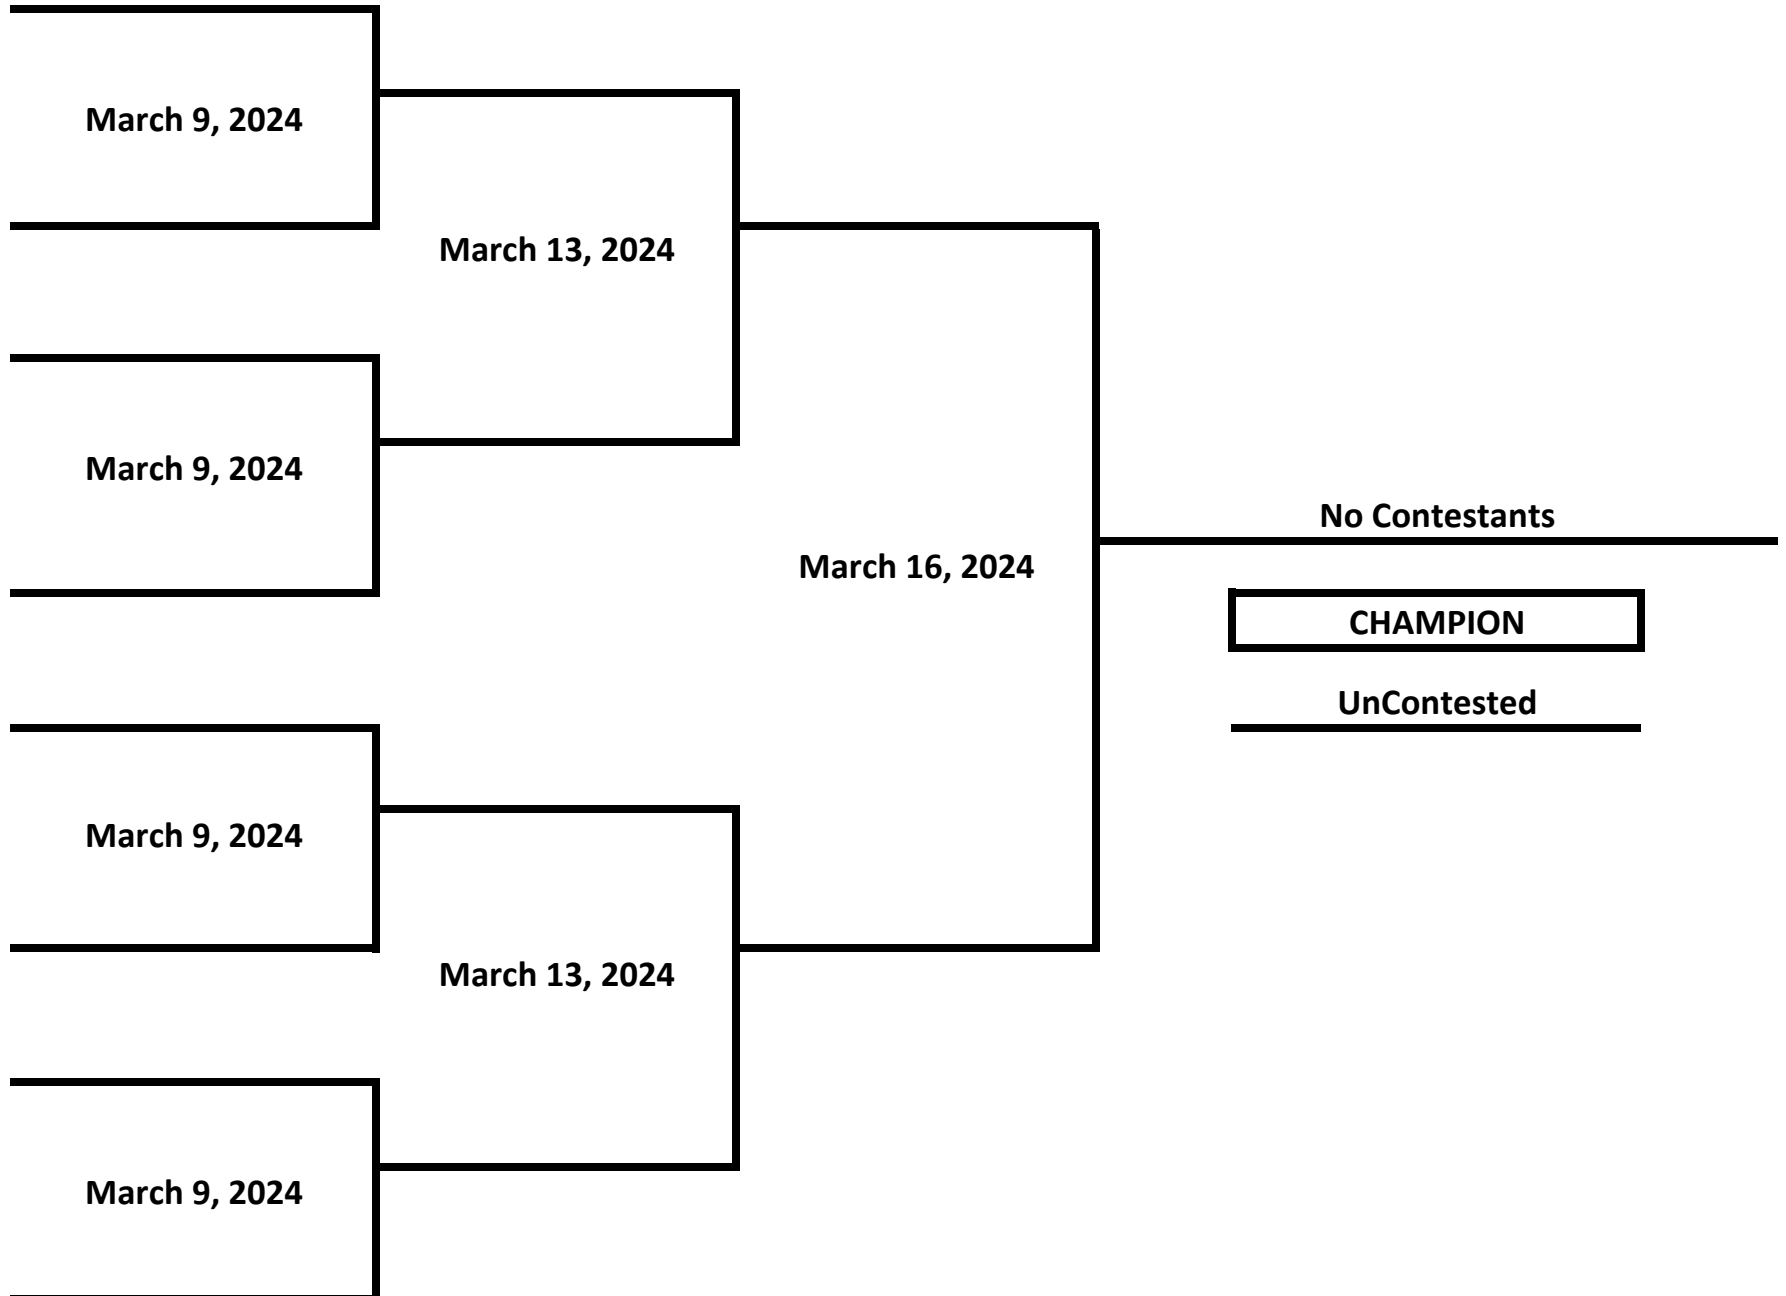

2024 MICHIGAN GOLDEN GLOVES - WEST MICHIGAN TOURNAMENT

ELITE - OPEN - FEMALE

165 LBS