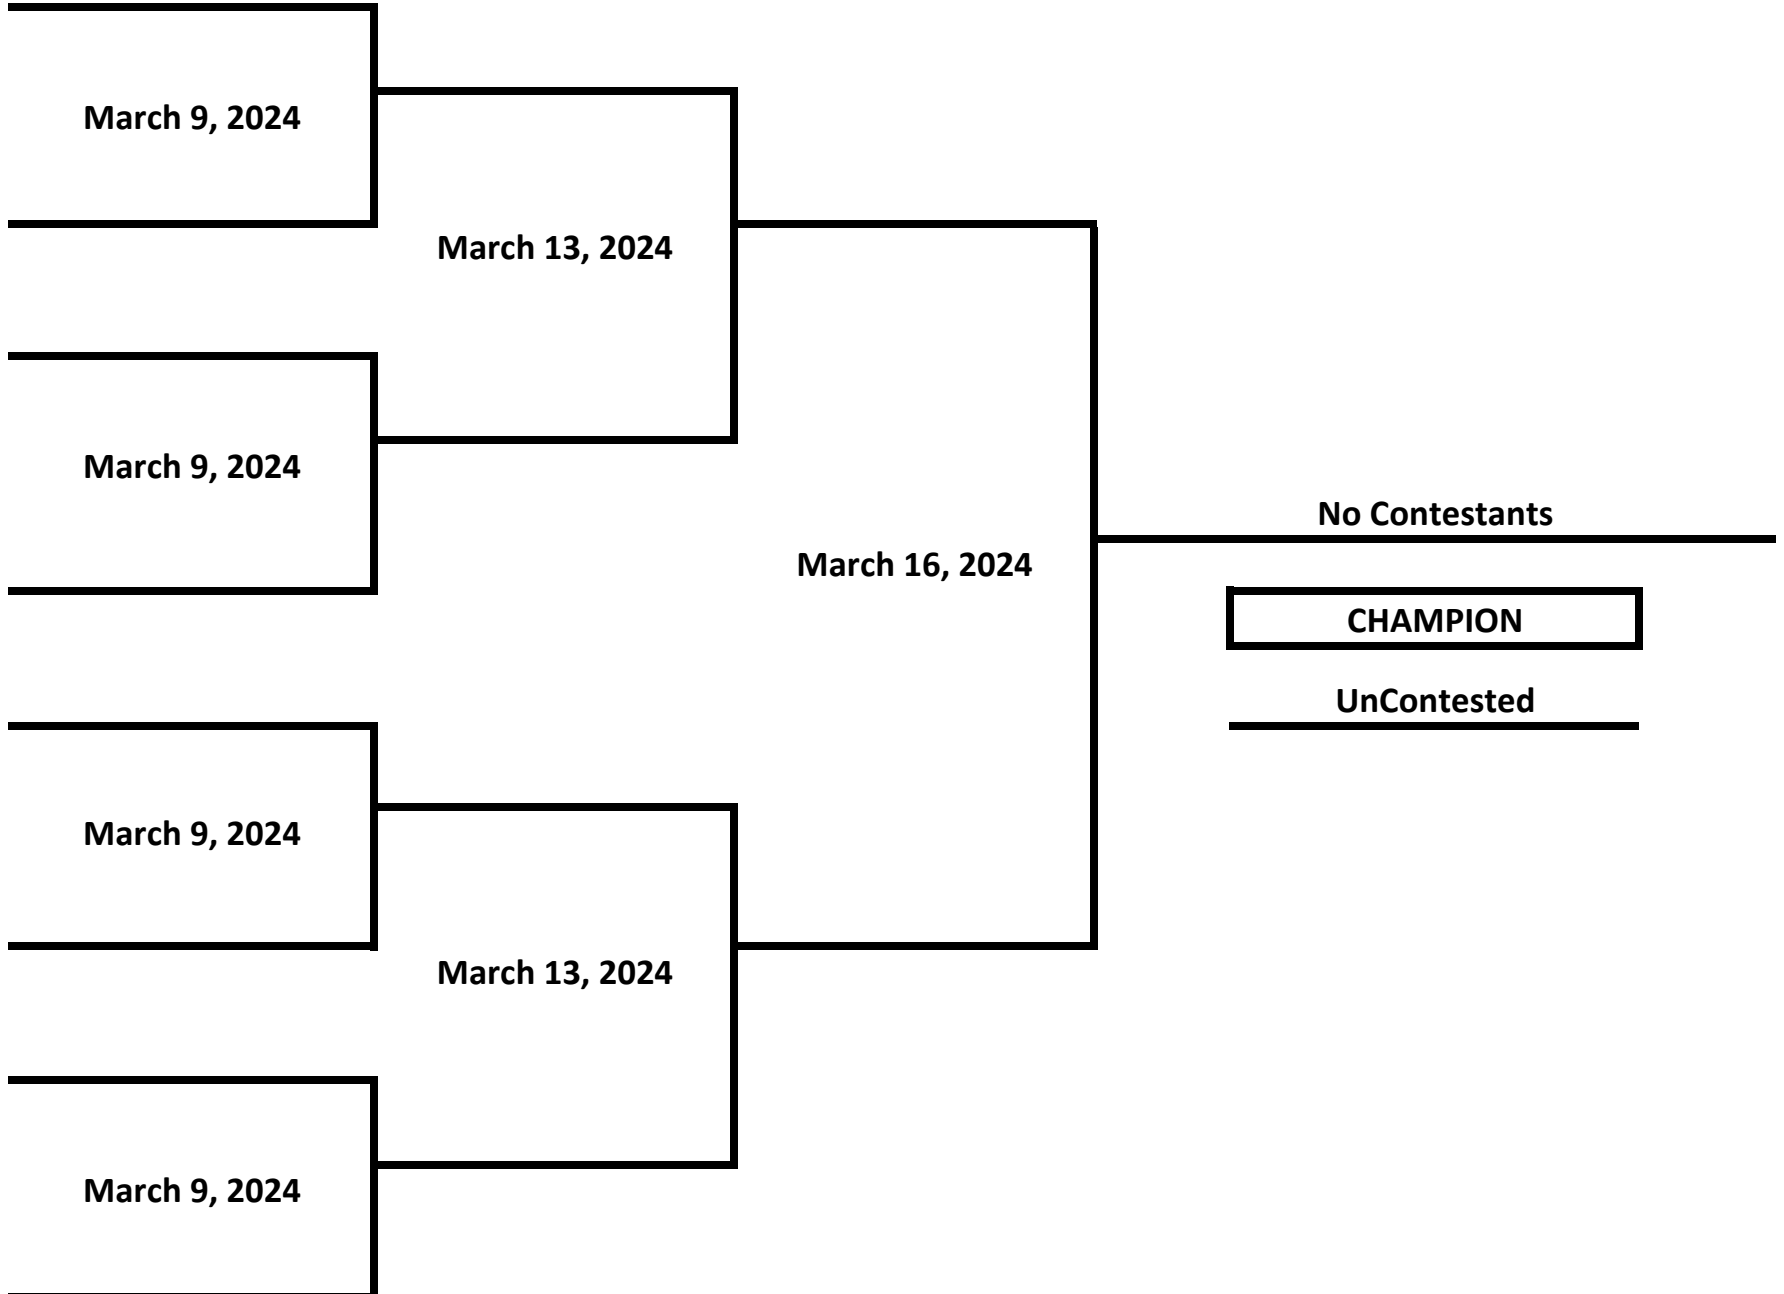

2024 MICHIGAN GOLDEN GLOVES - WEST MICHIGAN TOURNAMENT

ELITE - OPEN - FEMALE

146 LBS

2024 MICHIGAN GOLDEN GLOVES - WEST MICHIGAN TOURNAMENT

ELITE - OPEN - FEMALE

154 LBS

2024 MICHIGAN GOLDEN GLOVES - WEST MICHIGAN TOURNAMENT