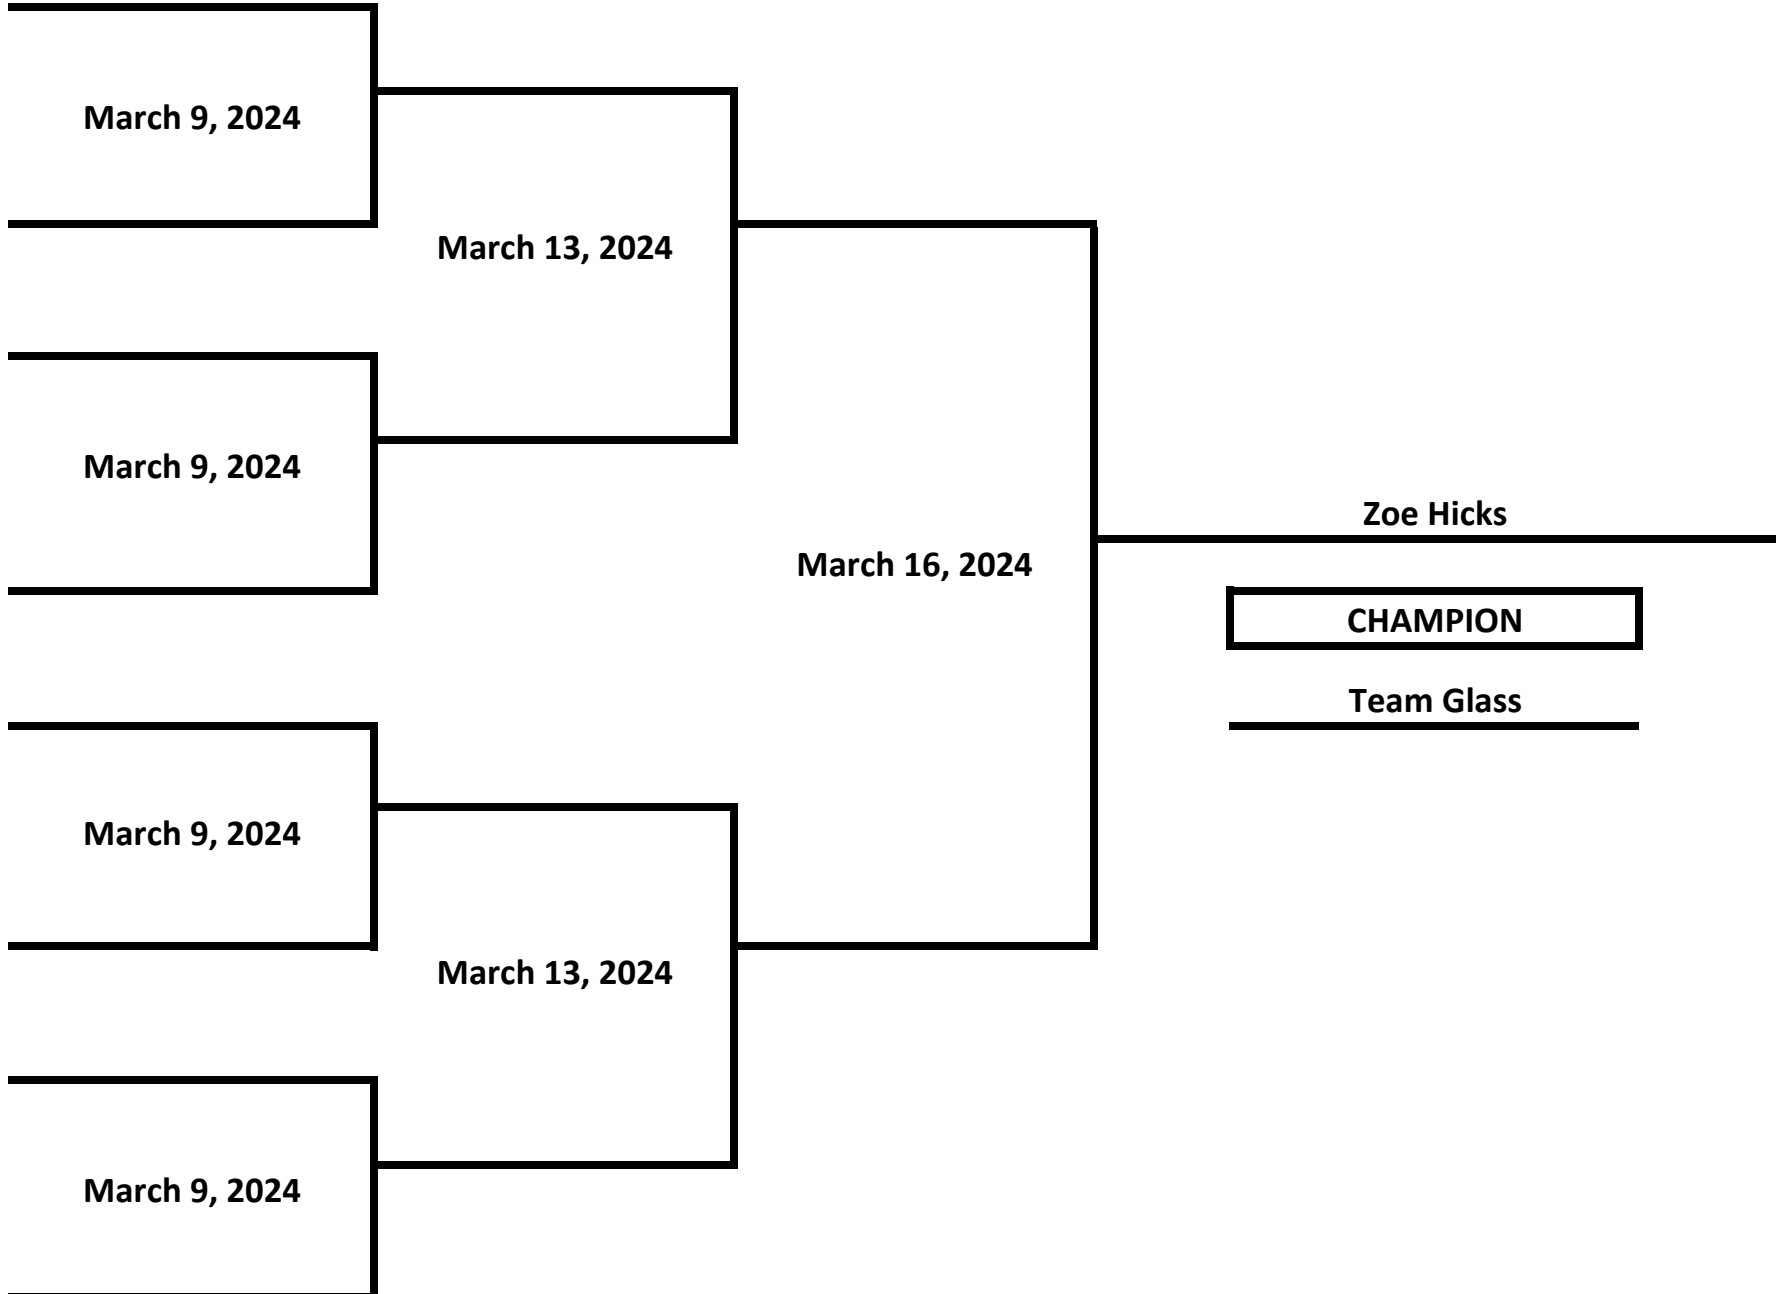

2024 MICHIGAN GOLDEN GLOVES - WEST MICHIGAN TOURNAMENT

ELITE - OPEN - FEMALE

110 LBS