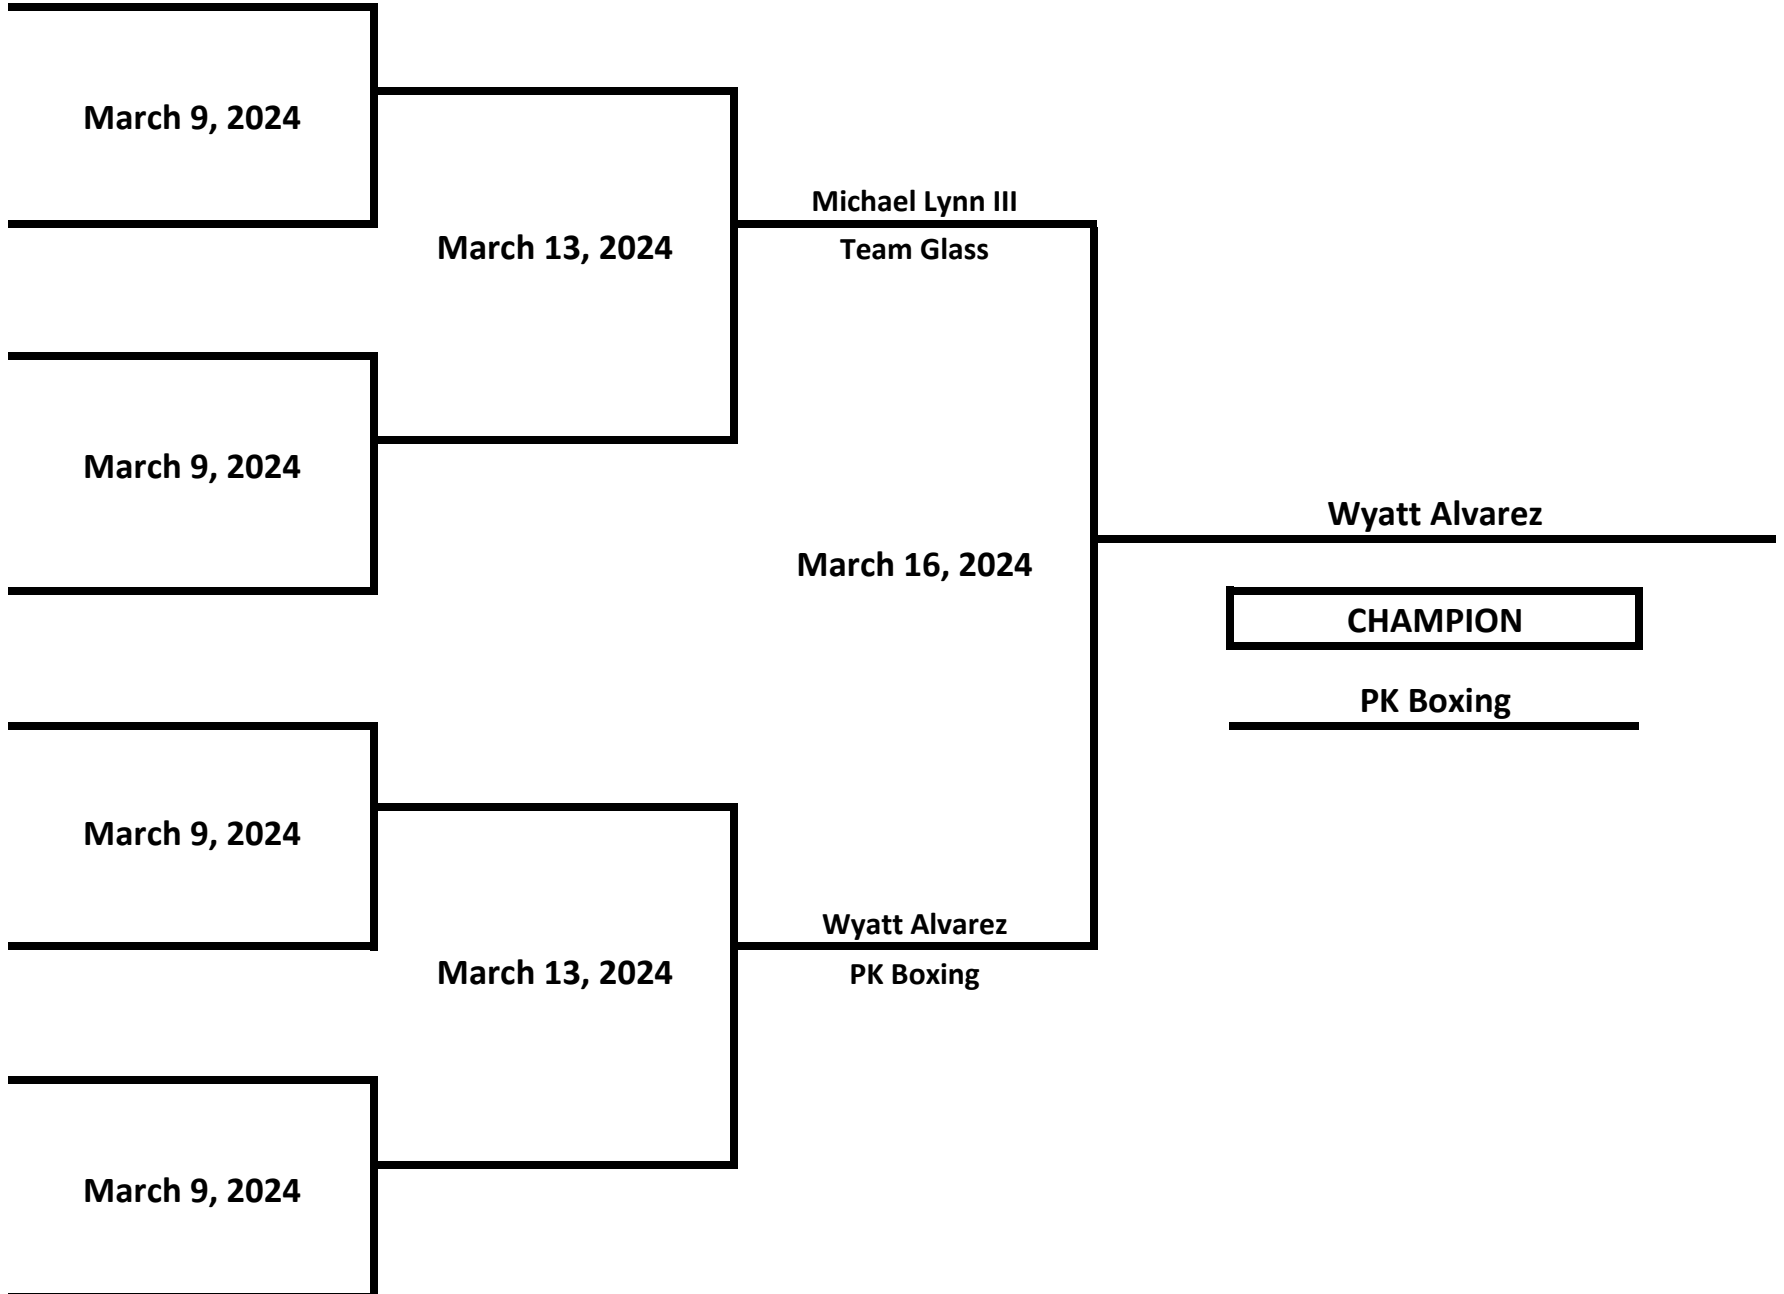

2024 MICHIGAN GOLDEN GLOVES - WEST MICHIGAN TOURNAMENT

ELITE - OPEN - MALE

156 LBS

2024 MICHIGAN GOLDEN GLOVES - WEST MICHIGAN TOURNAMENT

ELITE - OPEN - MALE

165 LBS

2024 MICHIGAN GOLDEN GLOVES - WEST MICHIGAN TOURNAMENT