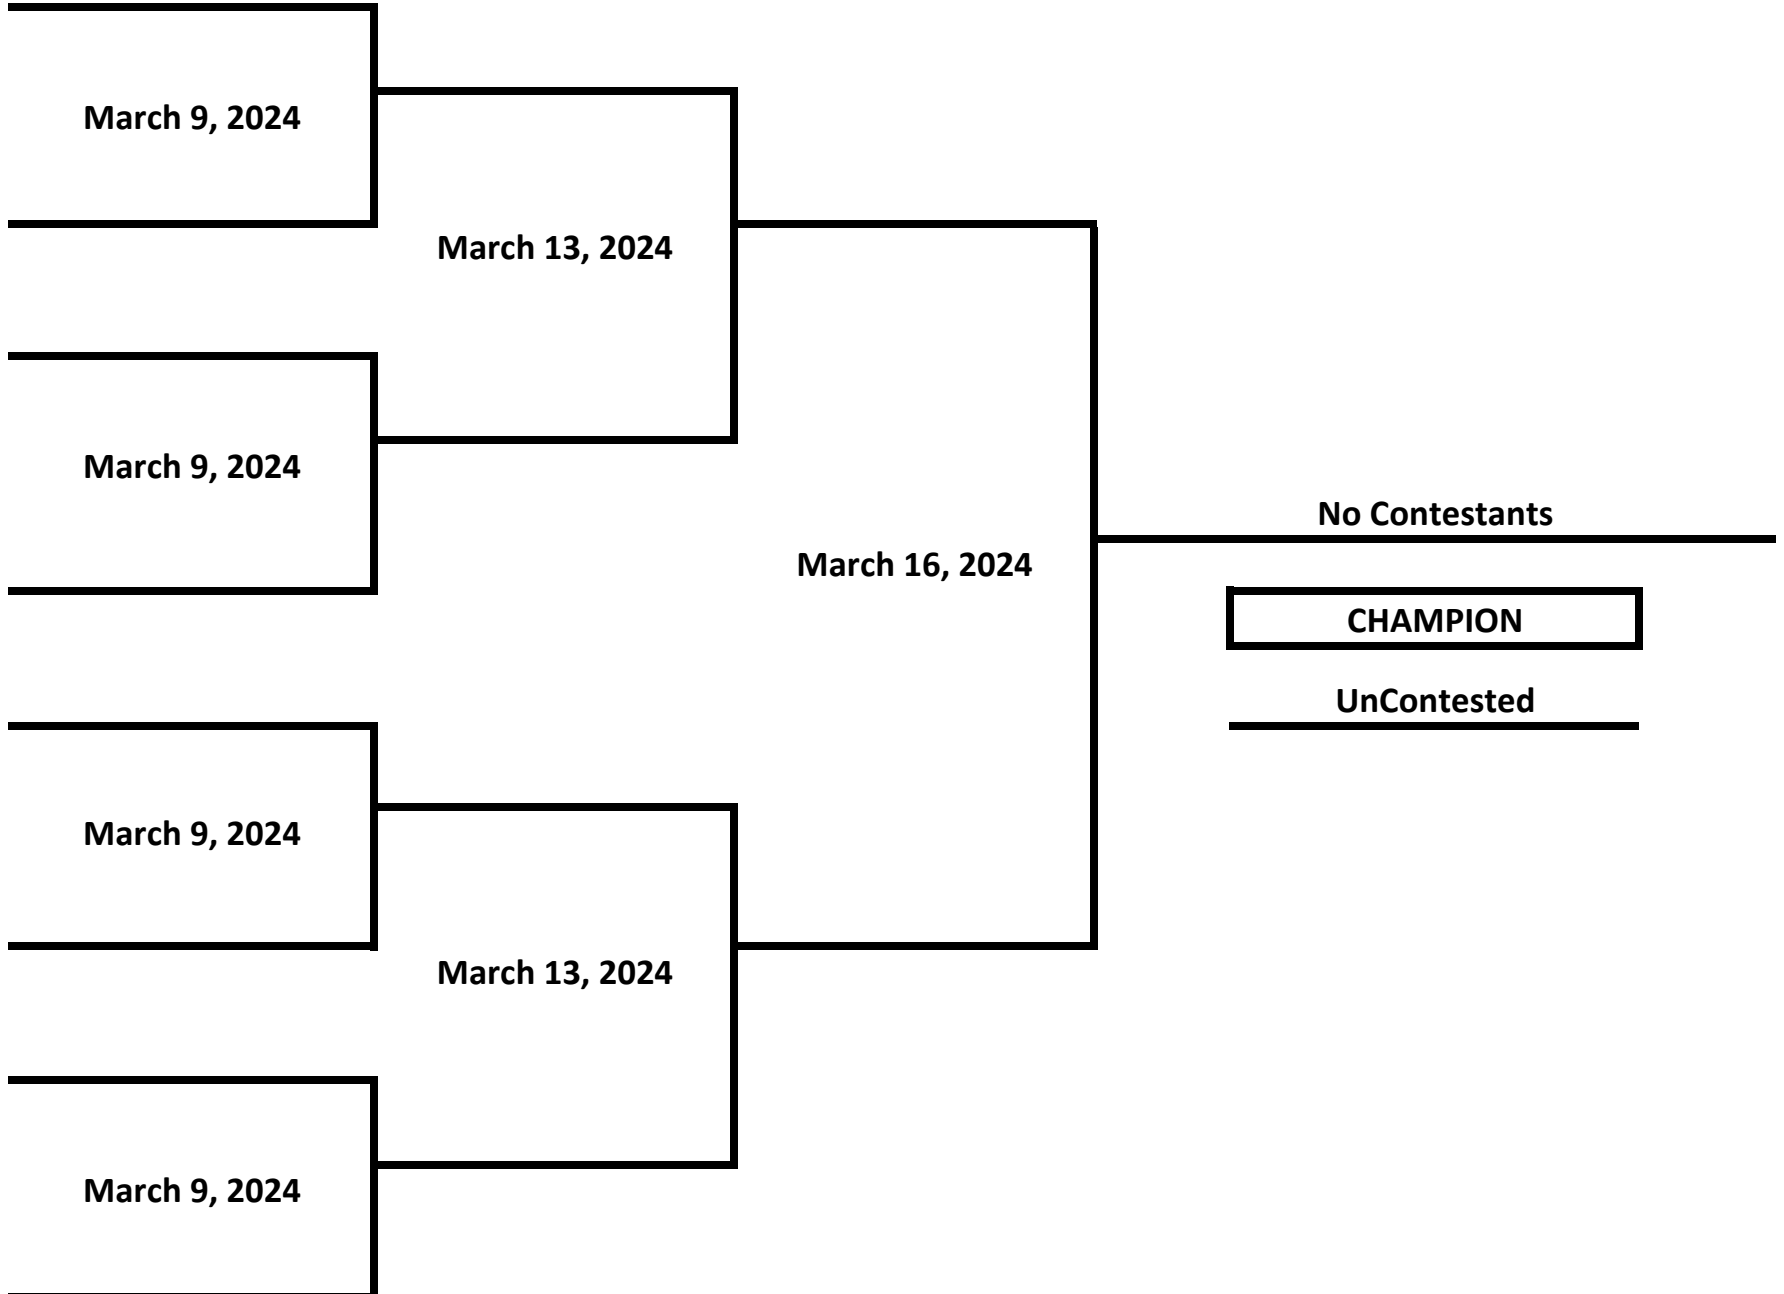

ELITE - NOVICE - FEMALE

165 LBS

2024 MICHIGAN GOLDEN GLOVES - WEST MICHIGAN TOURNAMENT

ELITE - NOVICE - FEMALE

178 LBS

2024 MICHIGAN GOLDEN GLOVES - WEST MICHIGAN TOURNAMENT

ELITE - NOVICE - FEMALE

178+ LBS