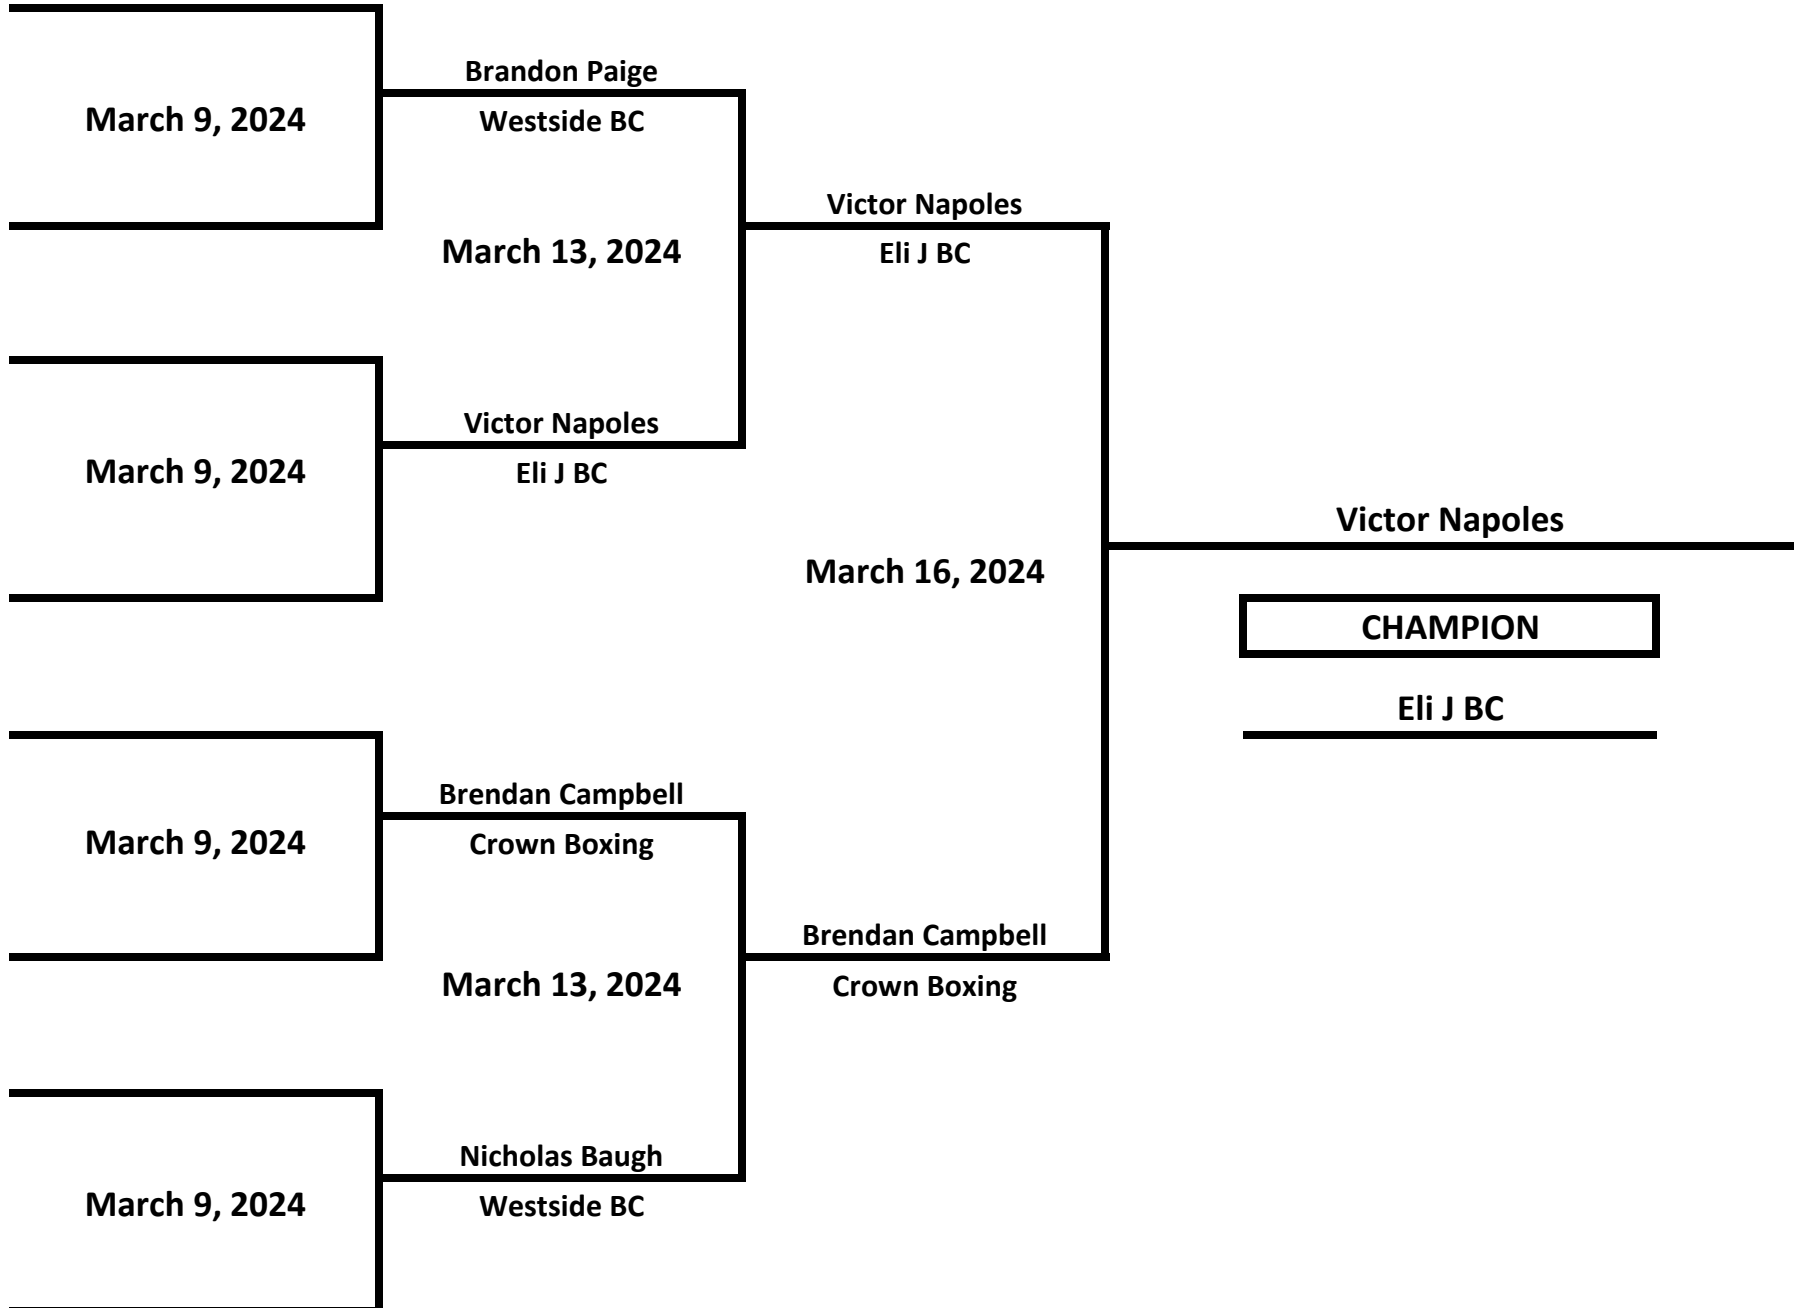

ELITE - NOVICE - MALE

176 LBS

2024 MICHIGAN GOLDEN GLOVES - WEST MICHIGAN TOURNAMENT

ELITE - NOVICE - MALE

203 LBS

2024 MICHIGAN GOLDEN GLOVES - WEST MICHIGAN TOURNAMENT

ELITE - NOVICE - MALE

203+ LBS