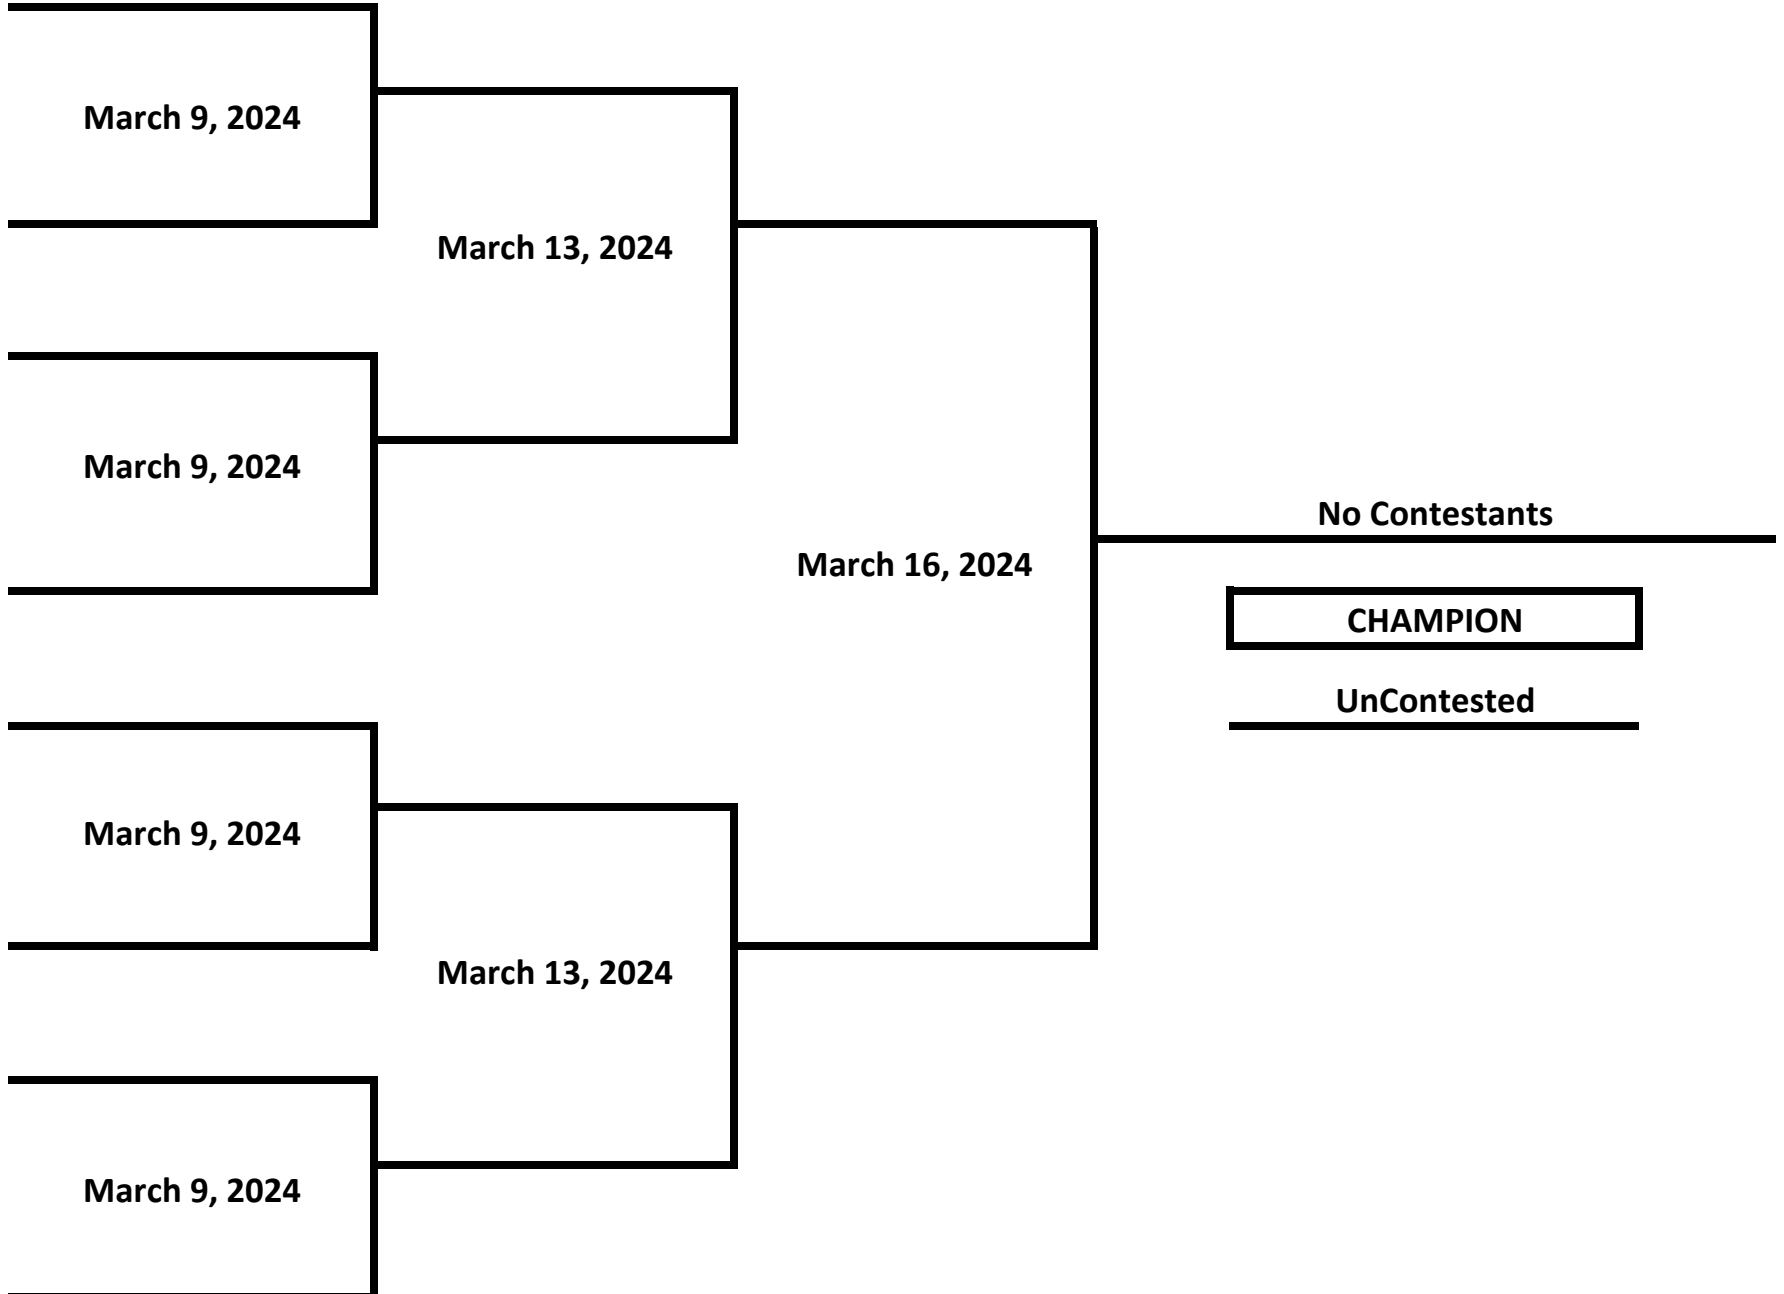

2024 MICHIGAN GOLDEN GLOVES - WEST MICHIGAN TOURNAMENT

ELITE - OPEN - FEMALE

125 LBS