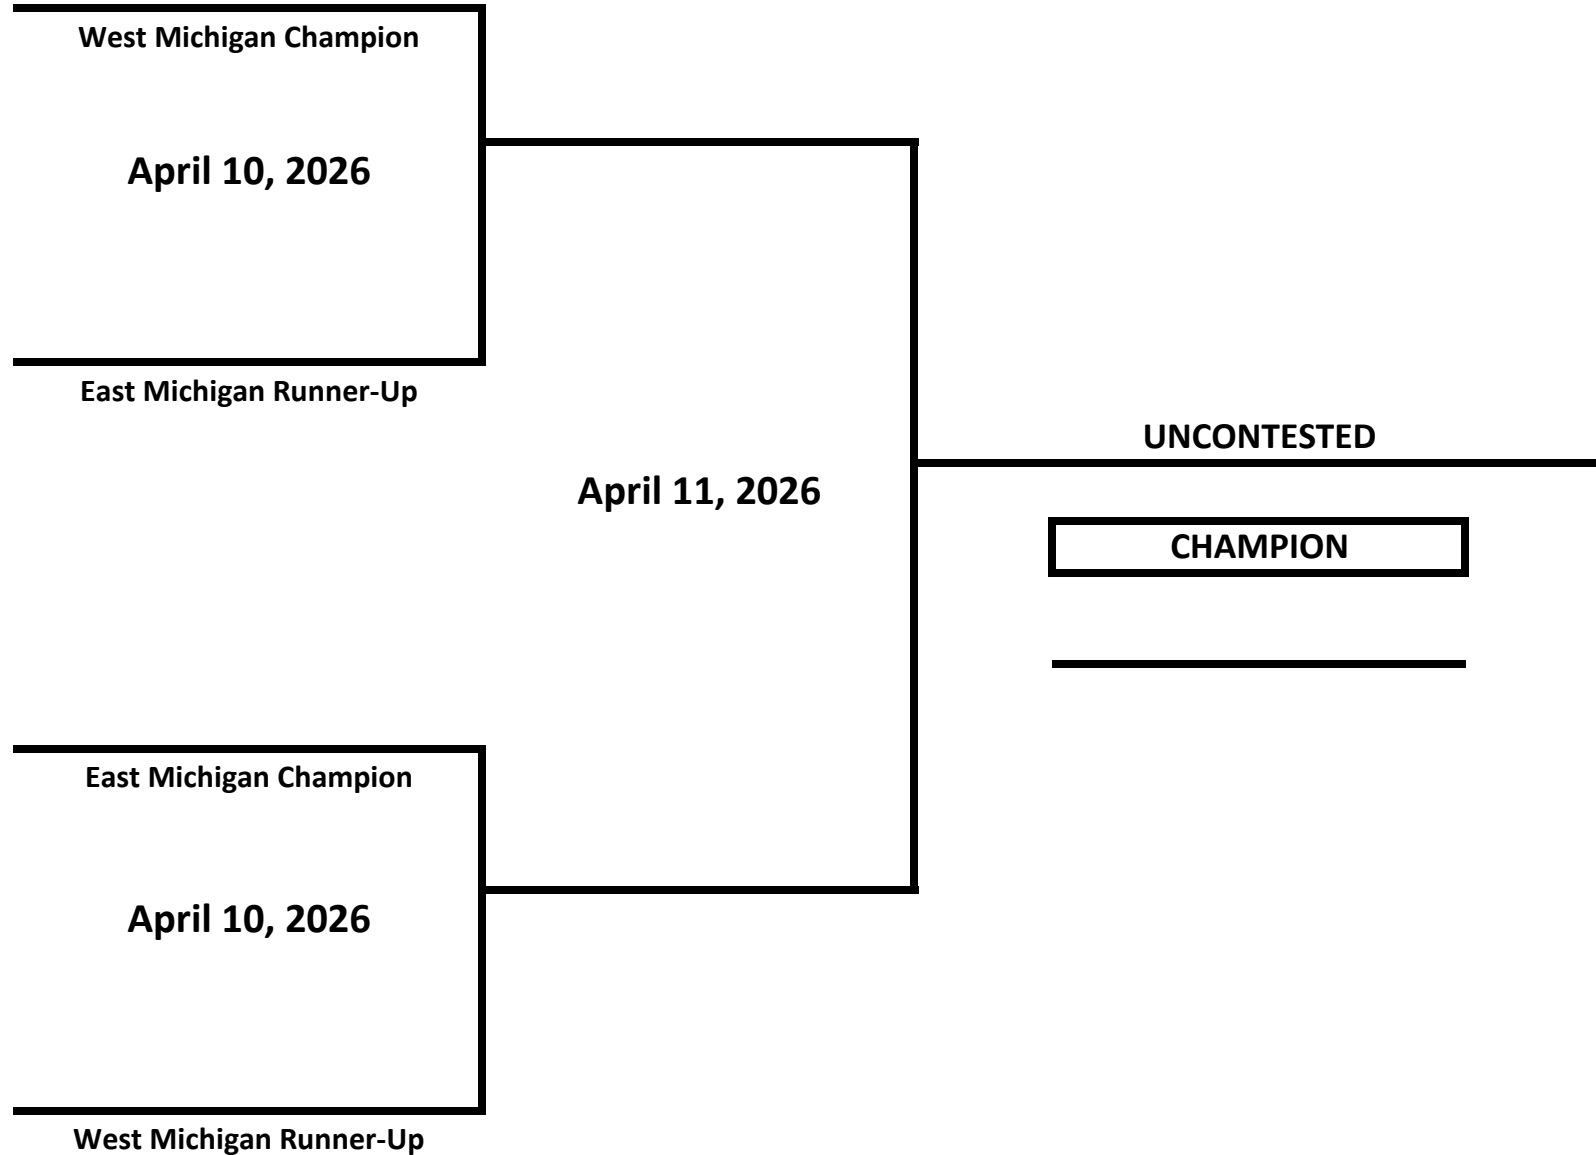

2026 MICHIGAN GOLDEN GLOVES STATE CHAMPIONSHIPS

CLASS: ELITE - NOVICE - FEMALE

WEIGHT: 132 LBS