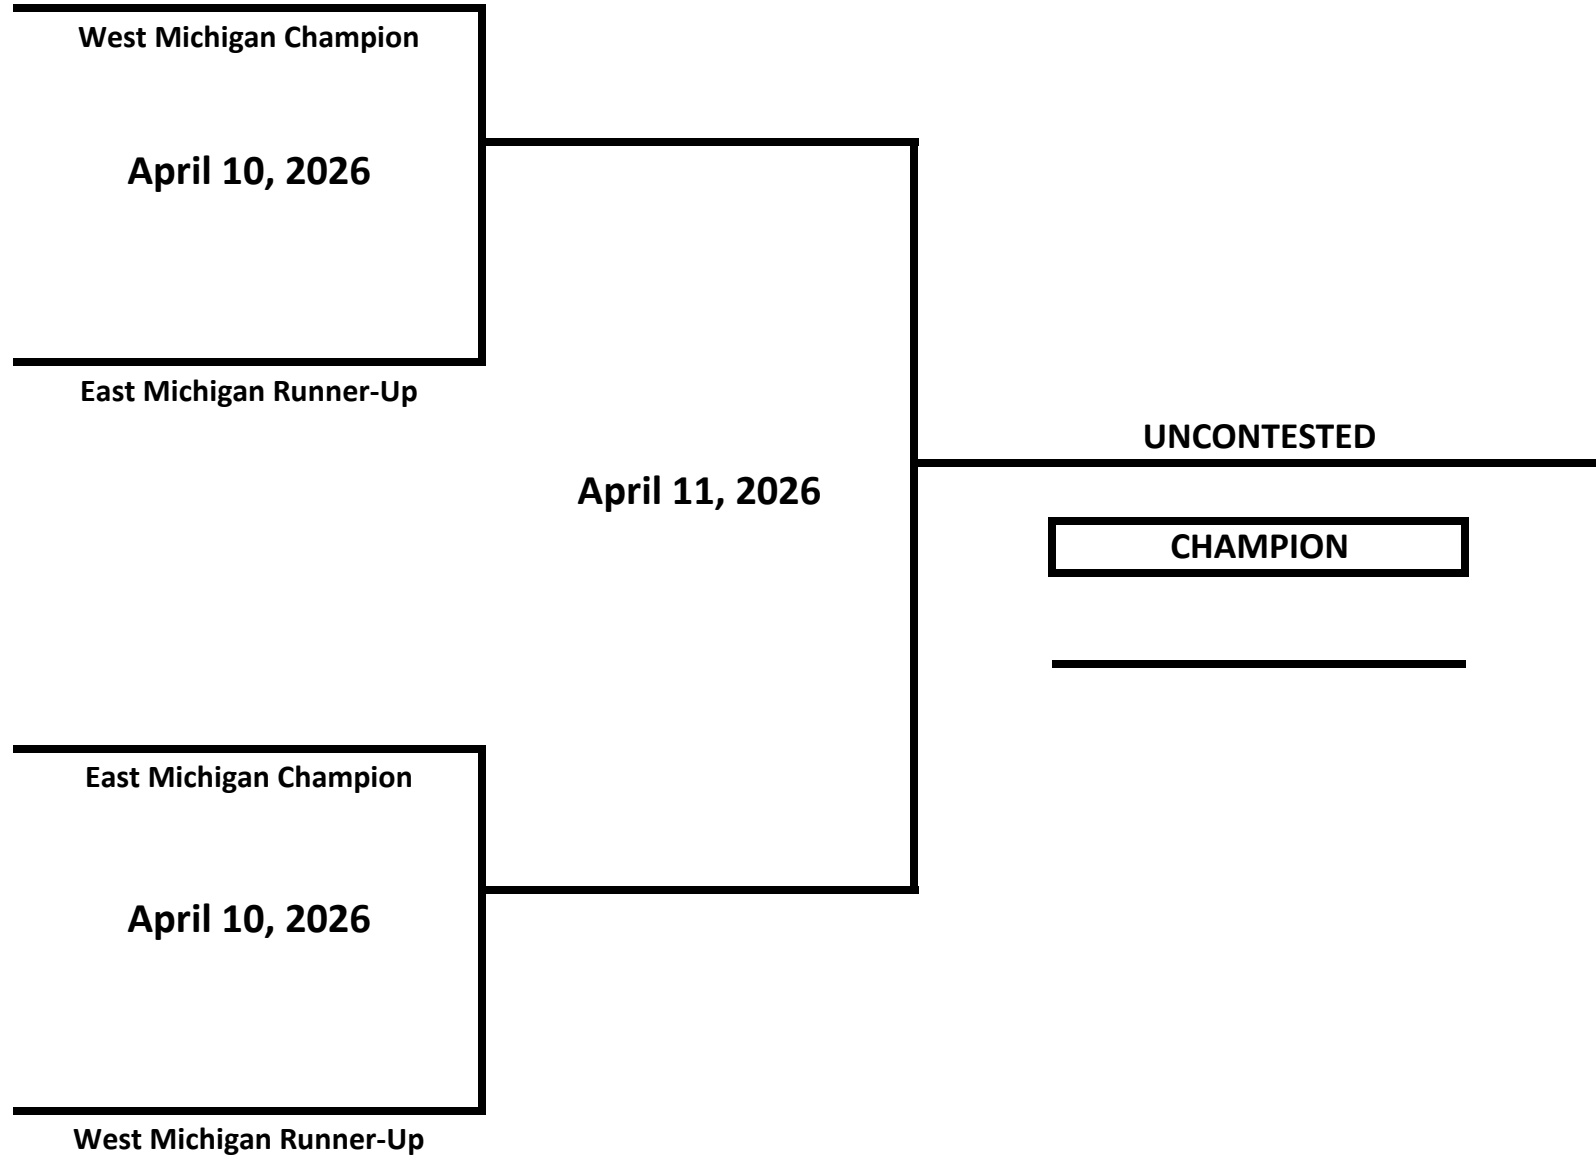

2026 MICHIGAN GOLDEN GLOVES STATE CHAMPIONSHIPS

CLASS: ELITE - NOVICE - FEMALE

WEIGHT: 176+ LBS