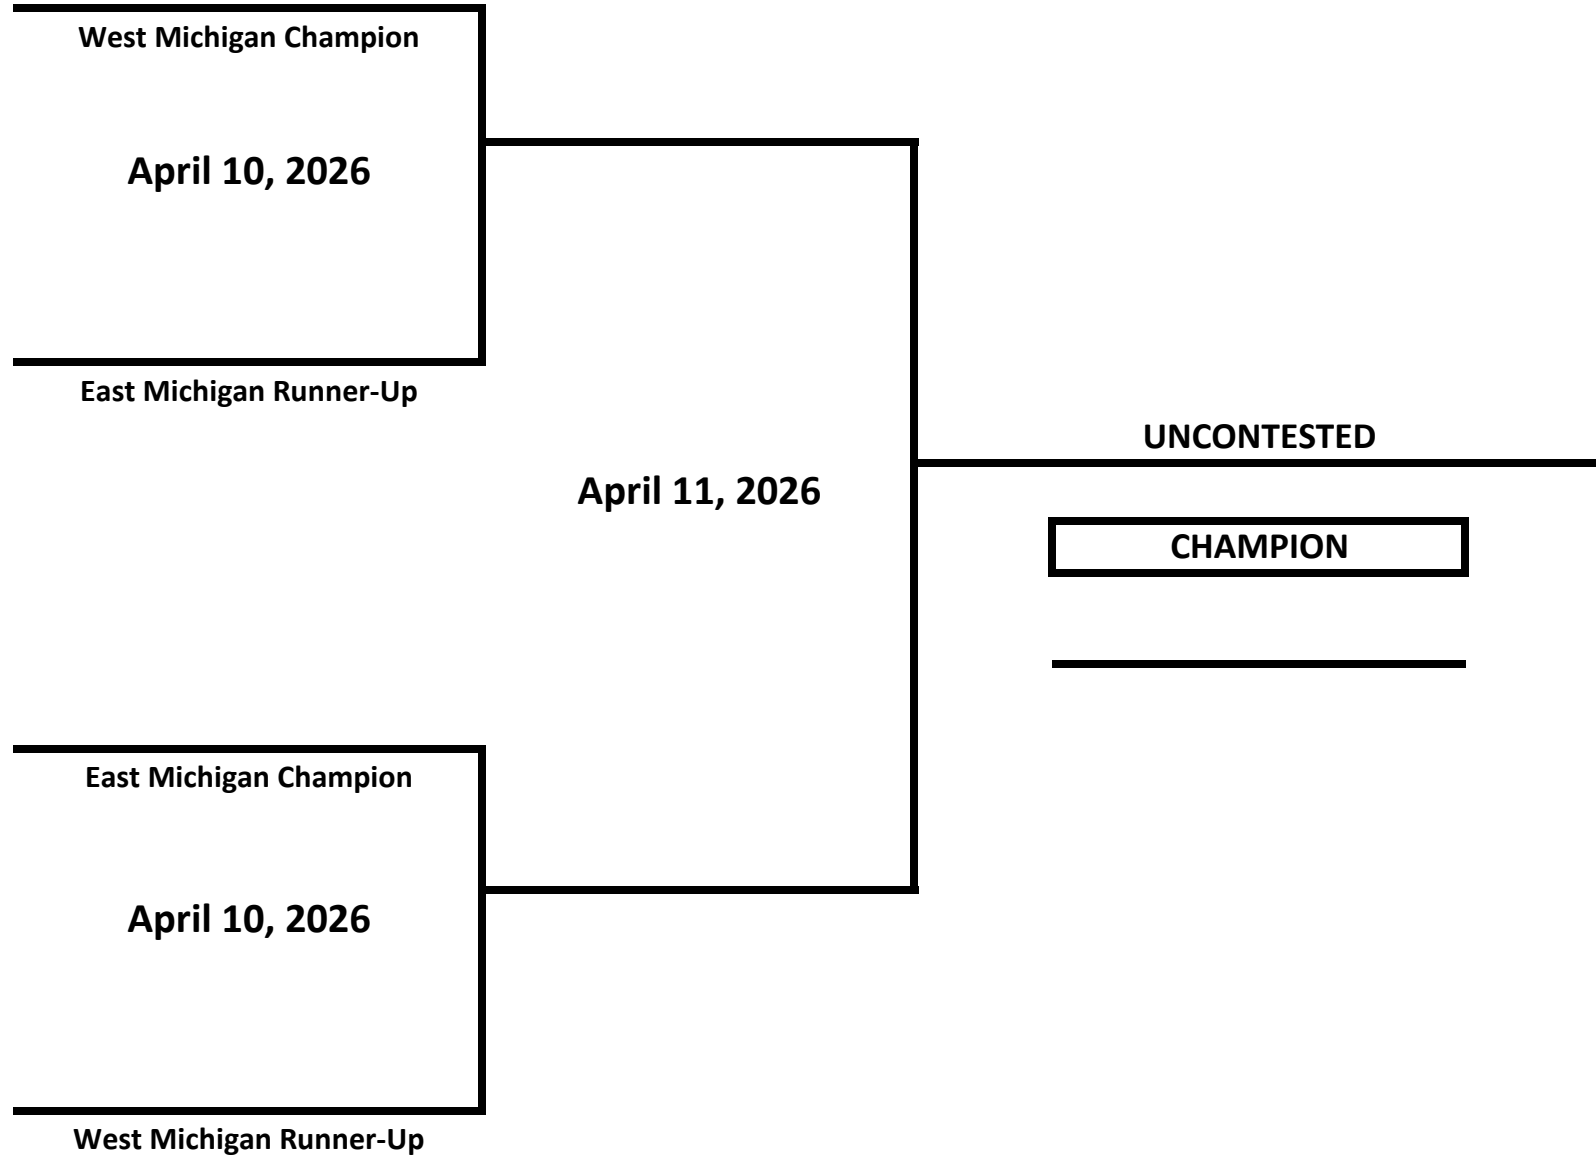

2026 MICHIGAN GOLDEN GLOVES STATE CHAMPIONSHIPS

CLASS: ELITE - NOVICE - FEMALE

WEIGHT: 125 LBS