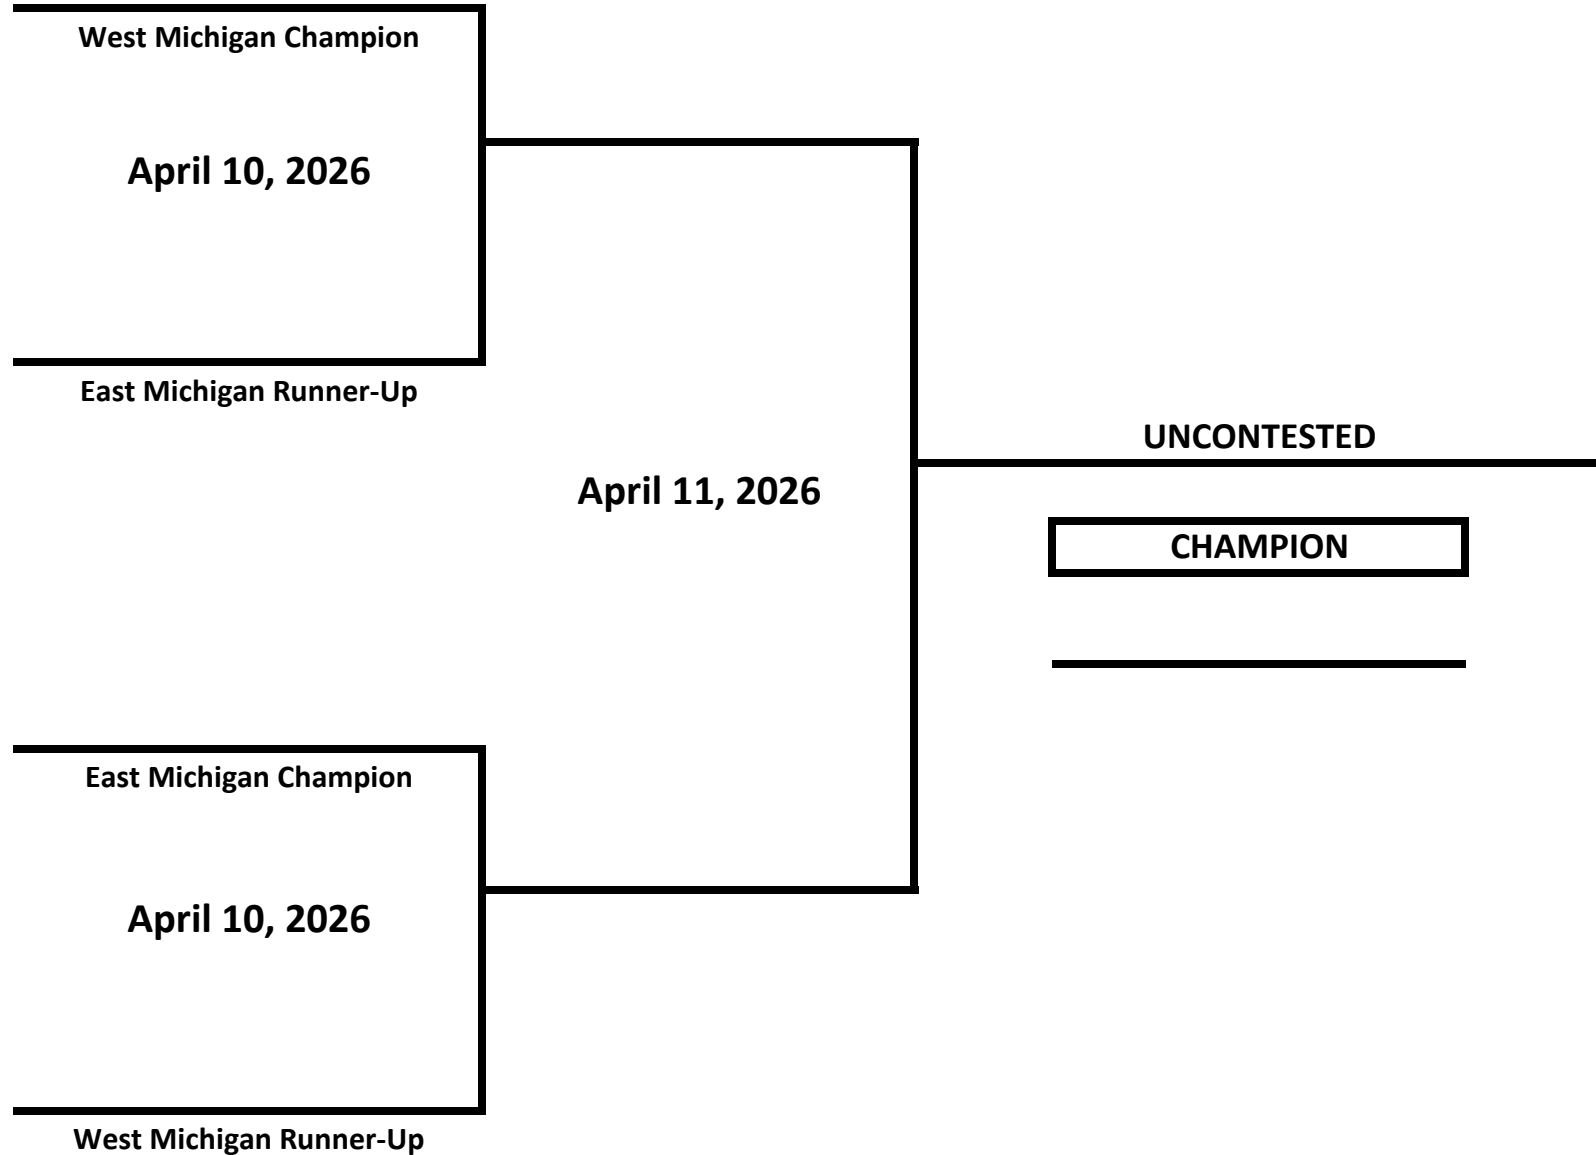

2026 MICHIGAN GOLDEN GLOVES STATE CHAMPIONSHIPS

CLASS: ELITE - OPEN - FEMALE

WEIGHT: 176 LBS