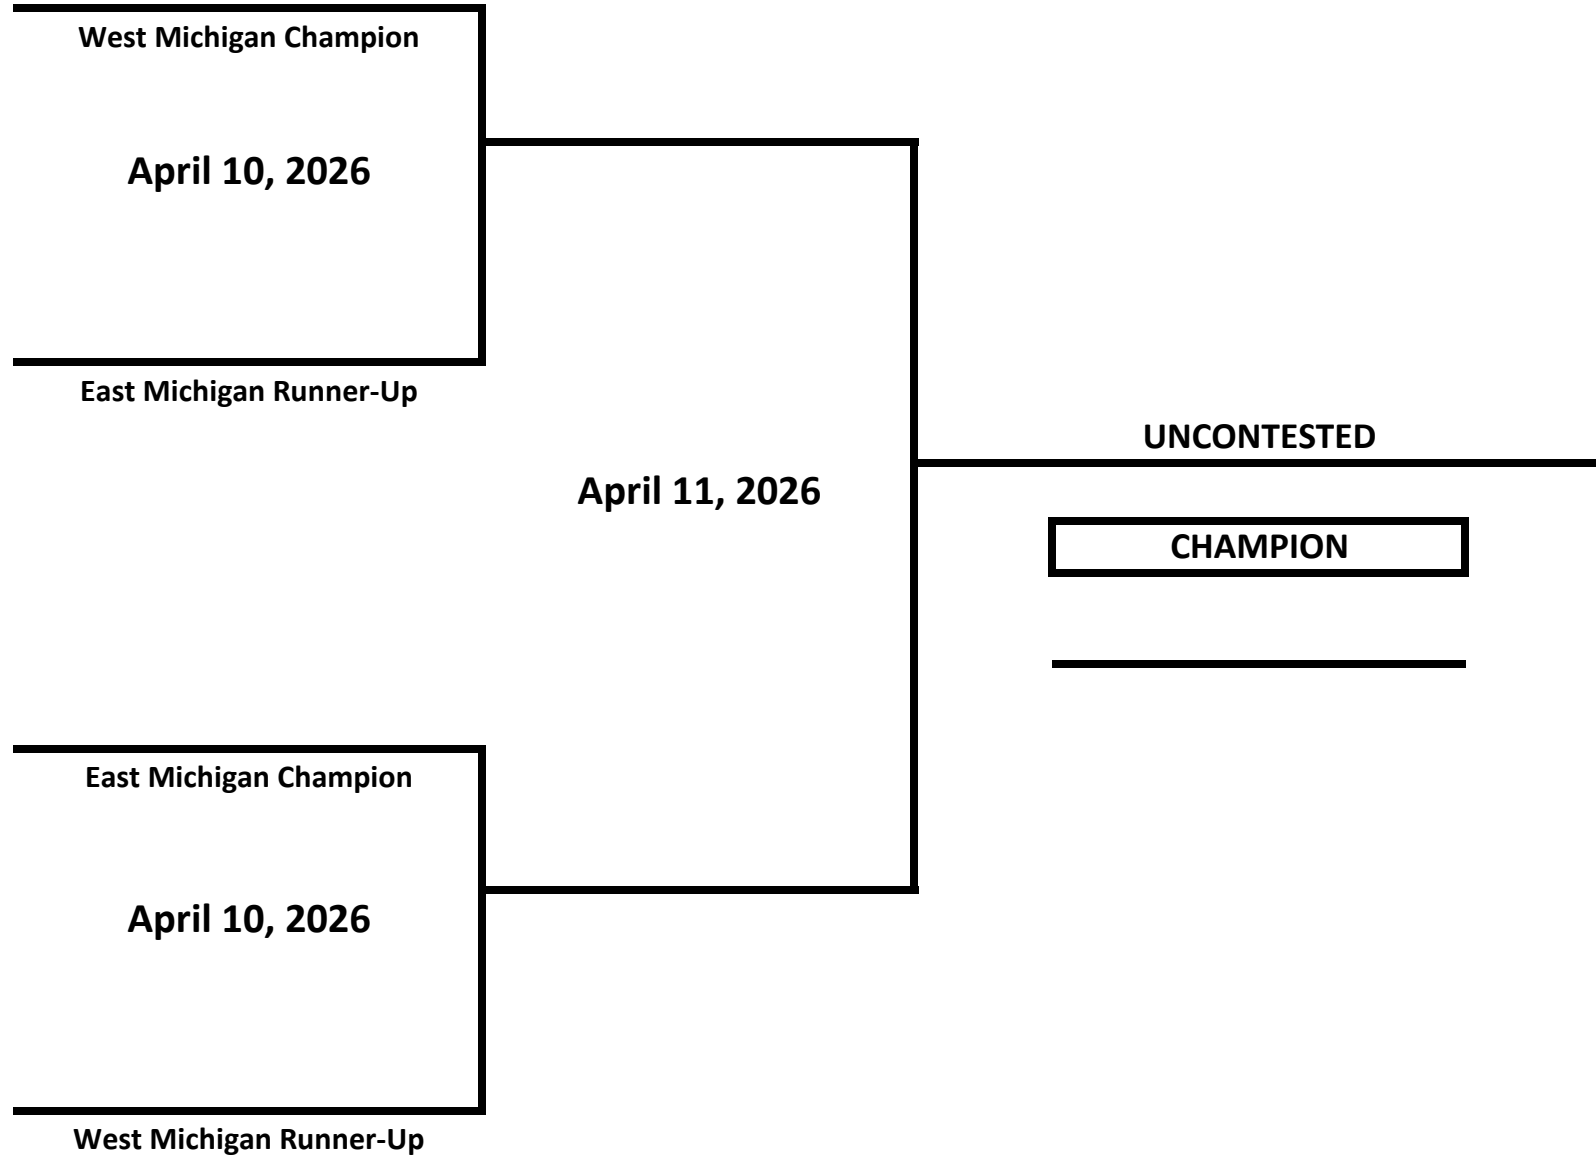

2026 MICHIGAN GOLDEN GLOVES STATE CHAMPIONSHIPS

CLASS: ELITE - NOVICE - FEMALE

WEIGHT: 112 LBS