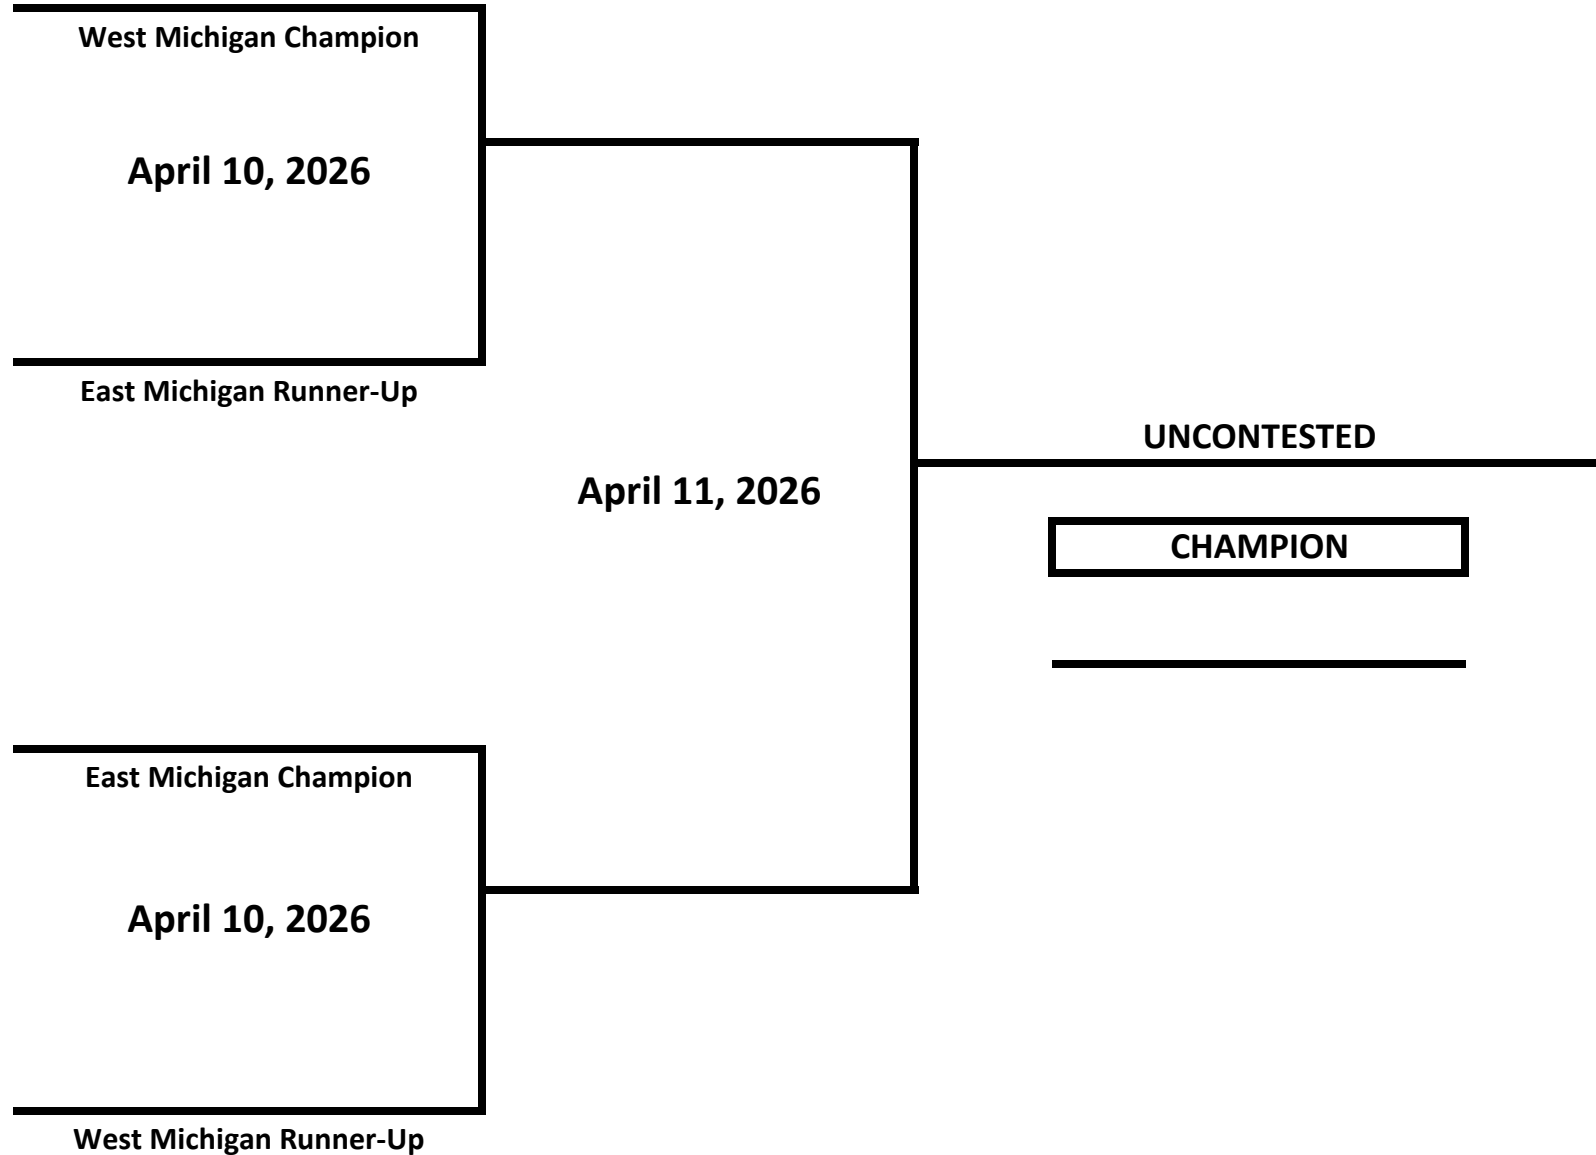

2026 MICHIGAN GOLDEN GLOVES STATE CHAMPIONSHIPS

CLASS: ELITE - NOVICE - FEMALE

WEIGHT: 176 LBS