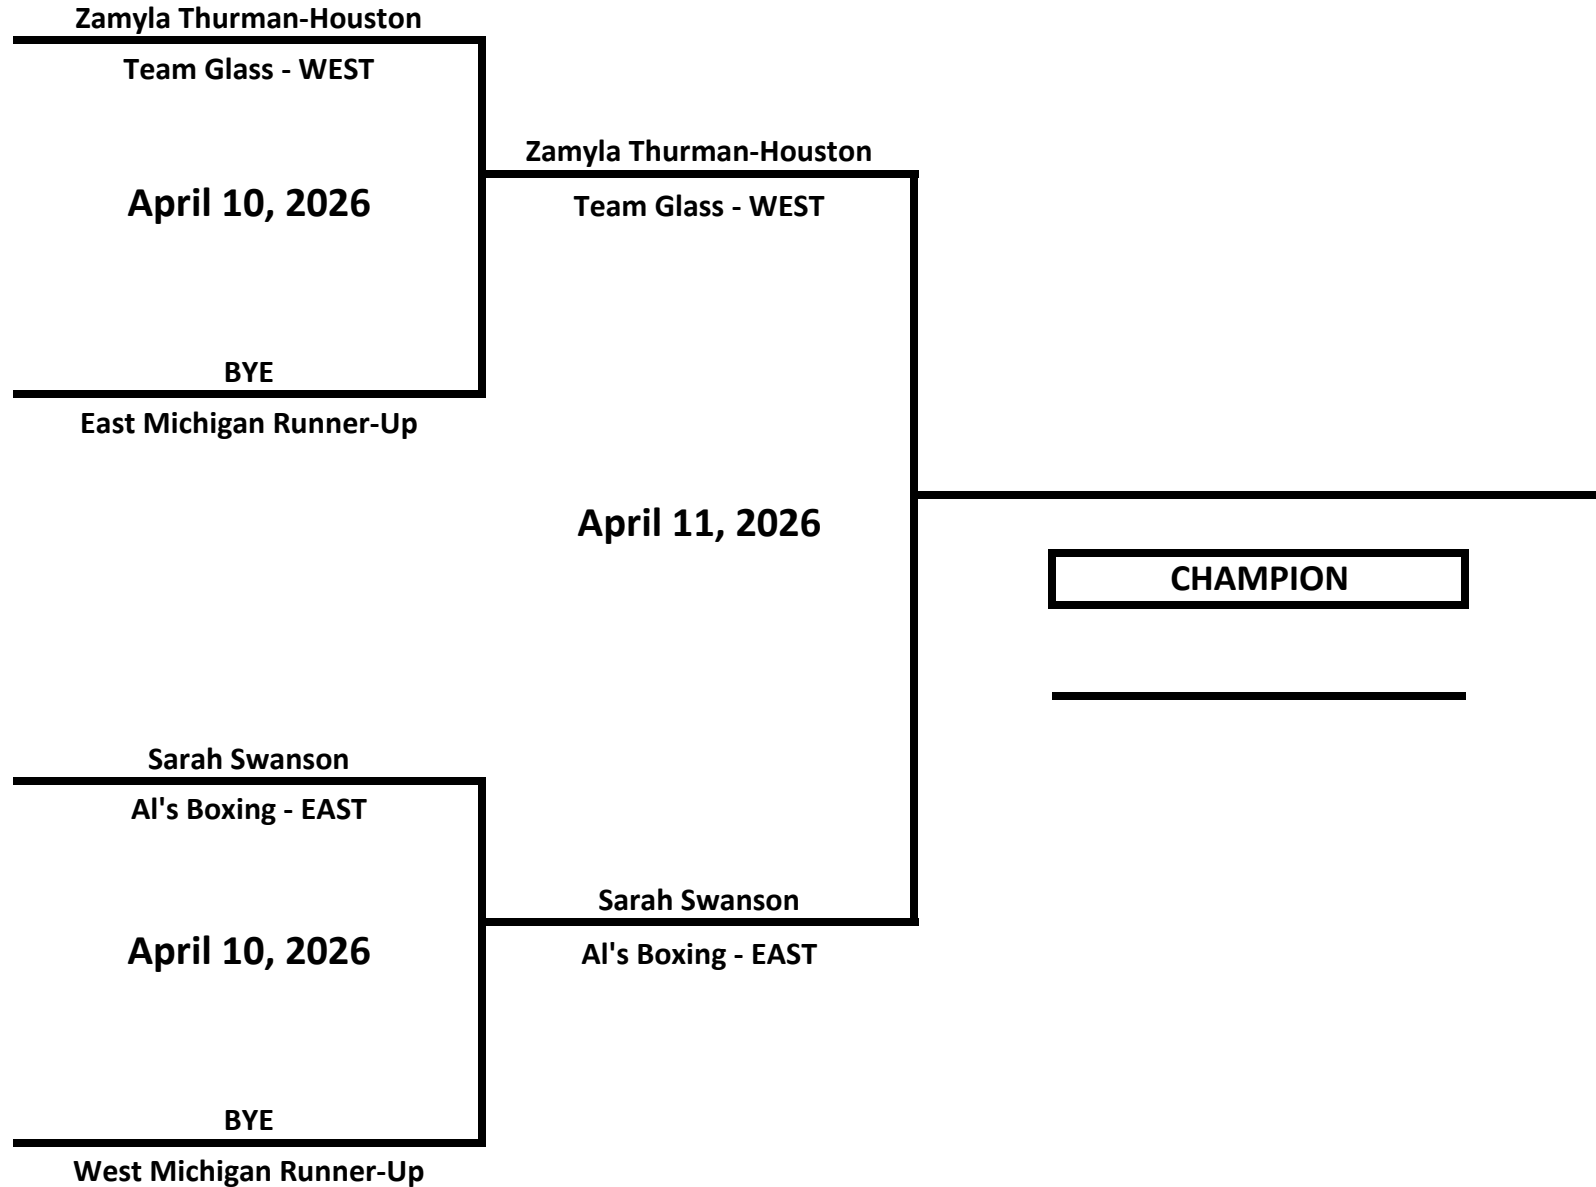

2026 MICHIGAN GOLDEN GLOVES STATE CHAMPIONSHIPS

CLASS: ELITE - OPEN - FEMALE

WEIGHT: 165 LBS