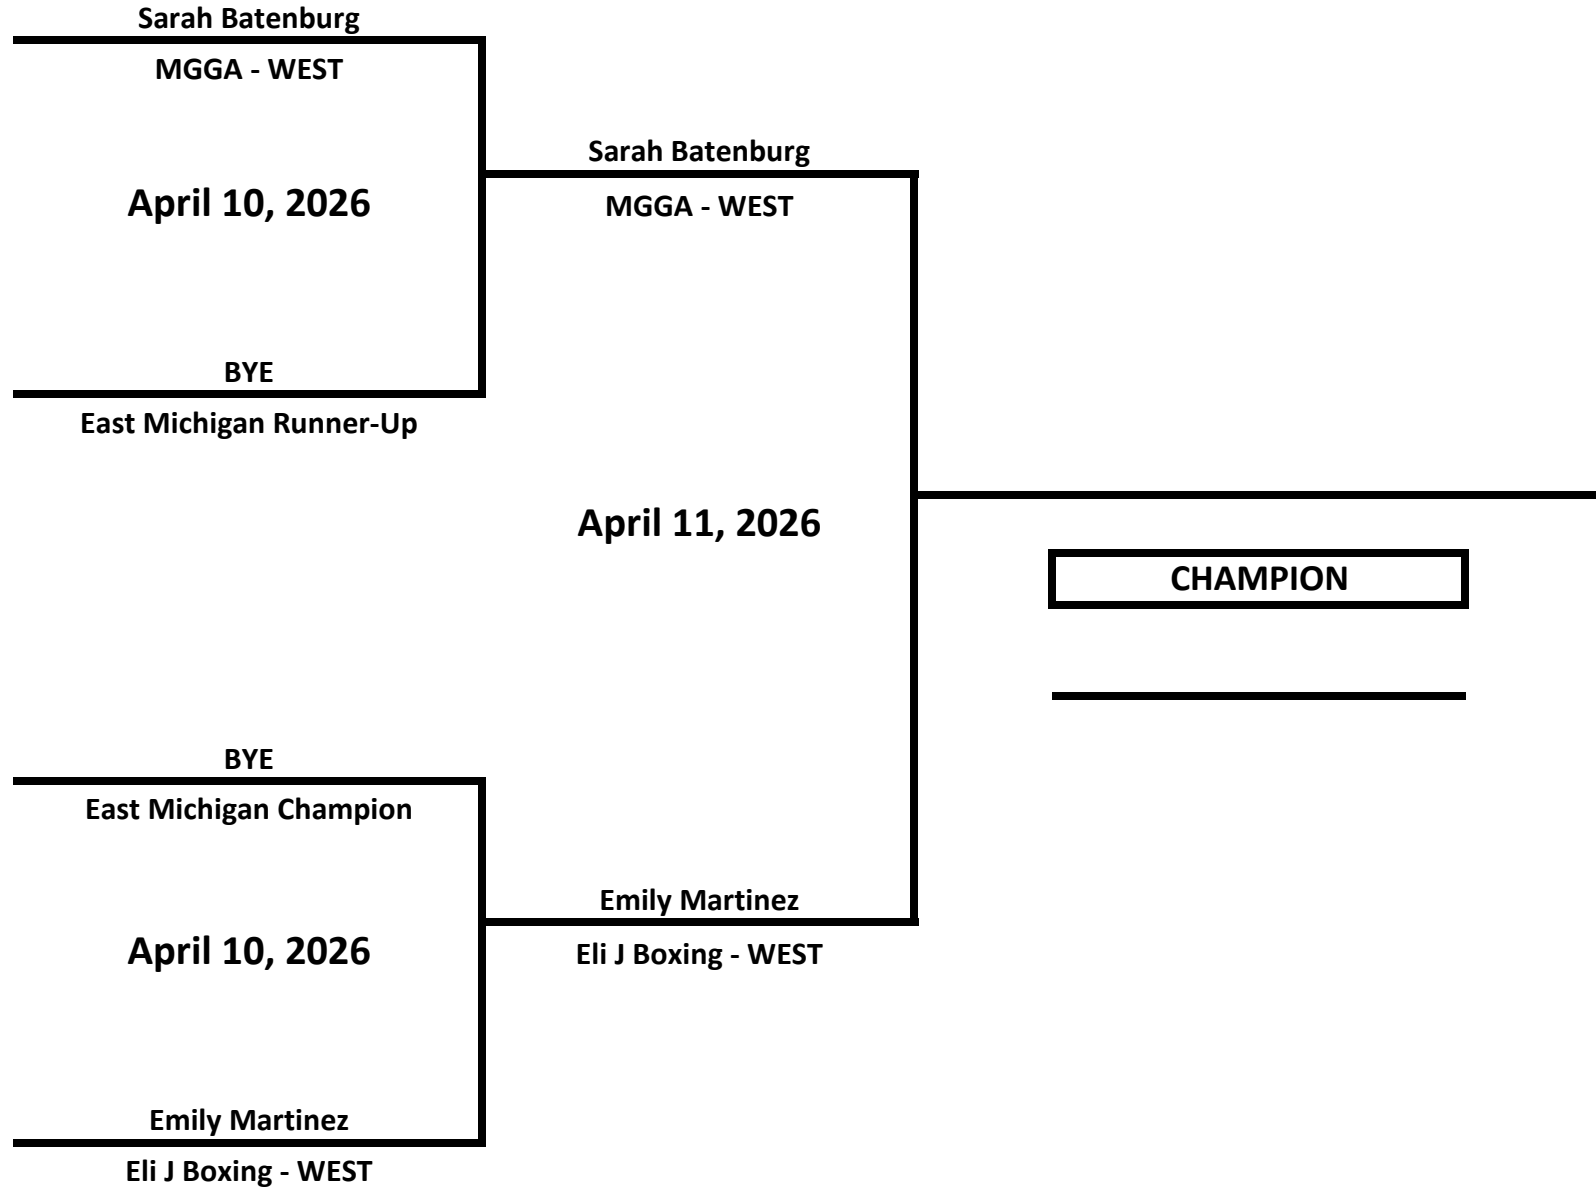

2026 MICHIGAN GOLDEN GLOVES STATE CHAMPIONSHIPS

CLASS: ELITE - OPEN - FEMALE

WEIGHT: 132 LBS