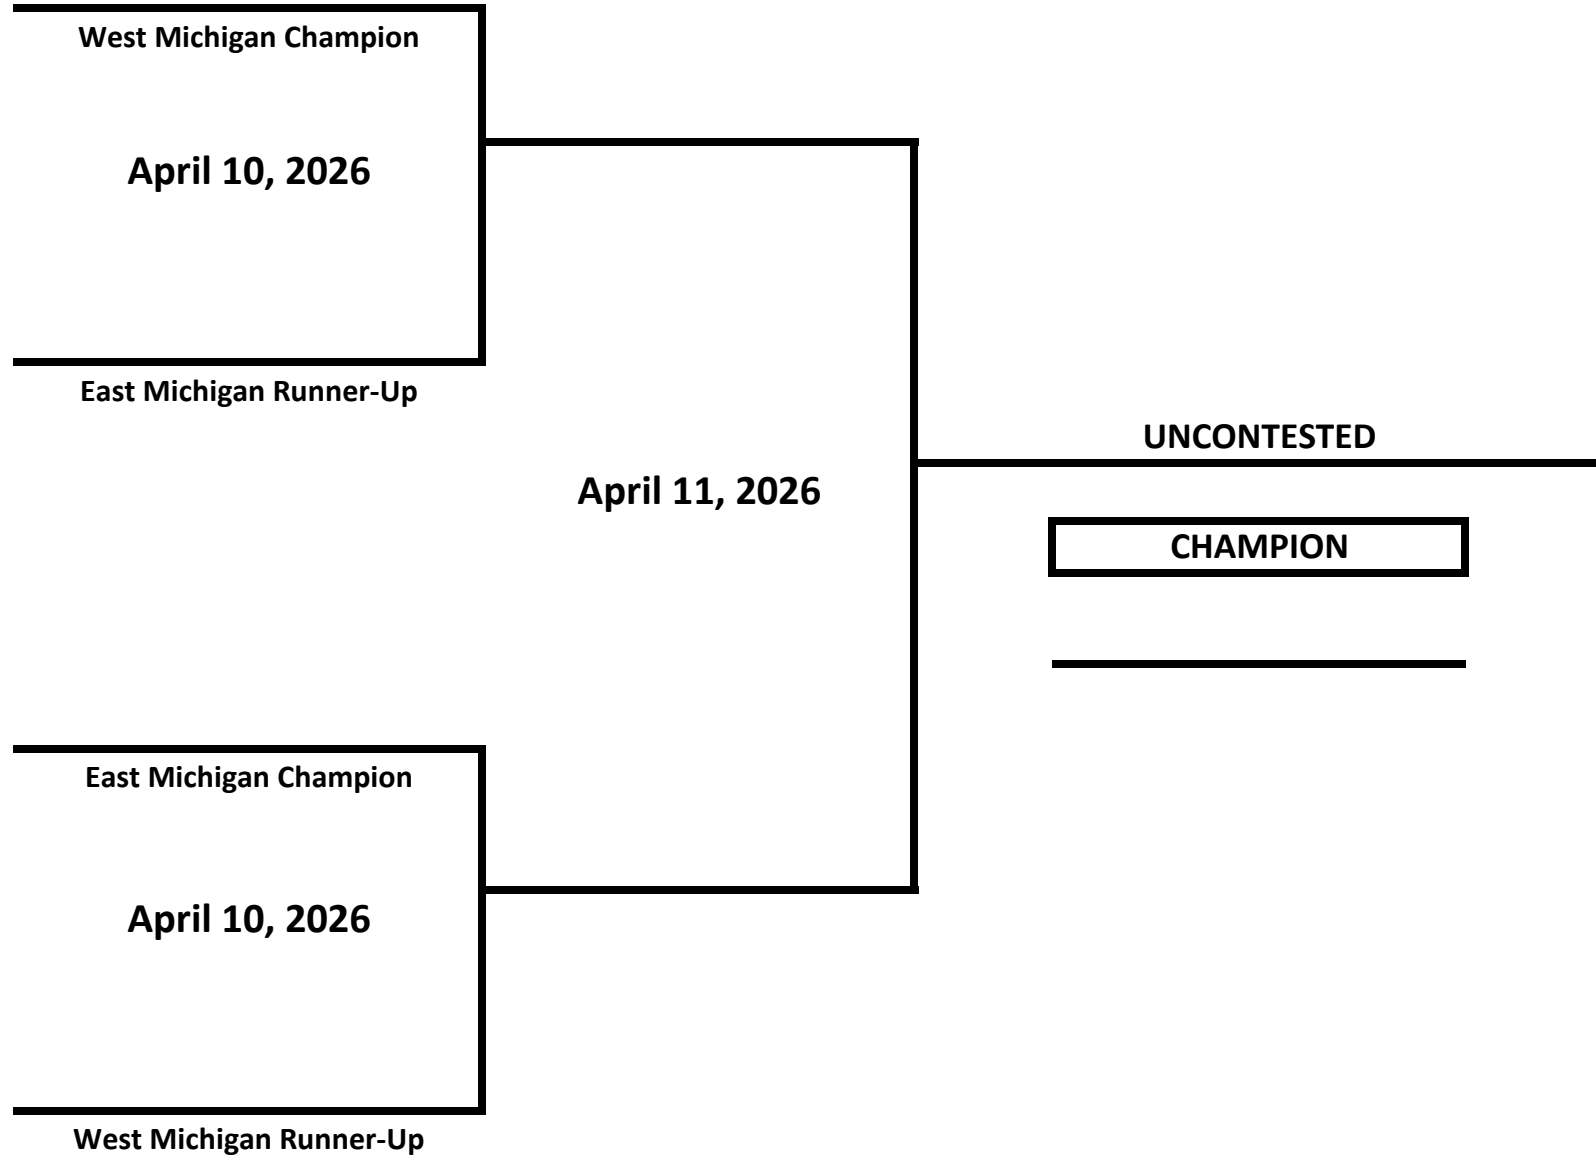

2026 MICHIGAN GOLDEN GLOVES STATE CHAMPIONSHIPS

CLASS: ELITE - NOVICE - FEMALE

WEIGHT: 165 LBS