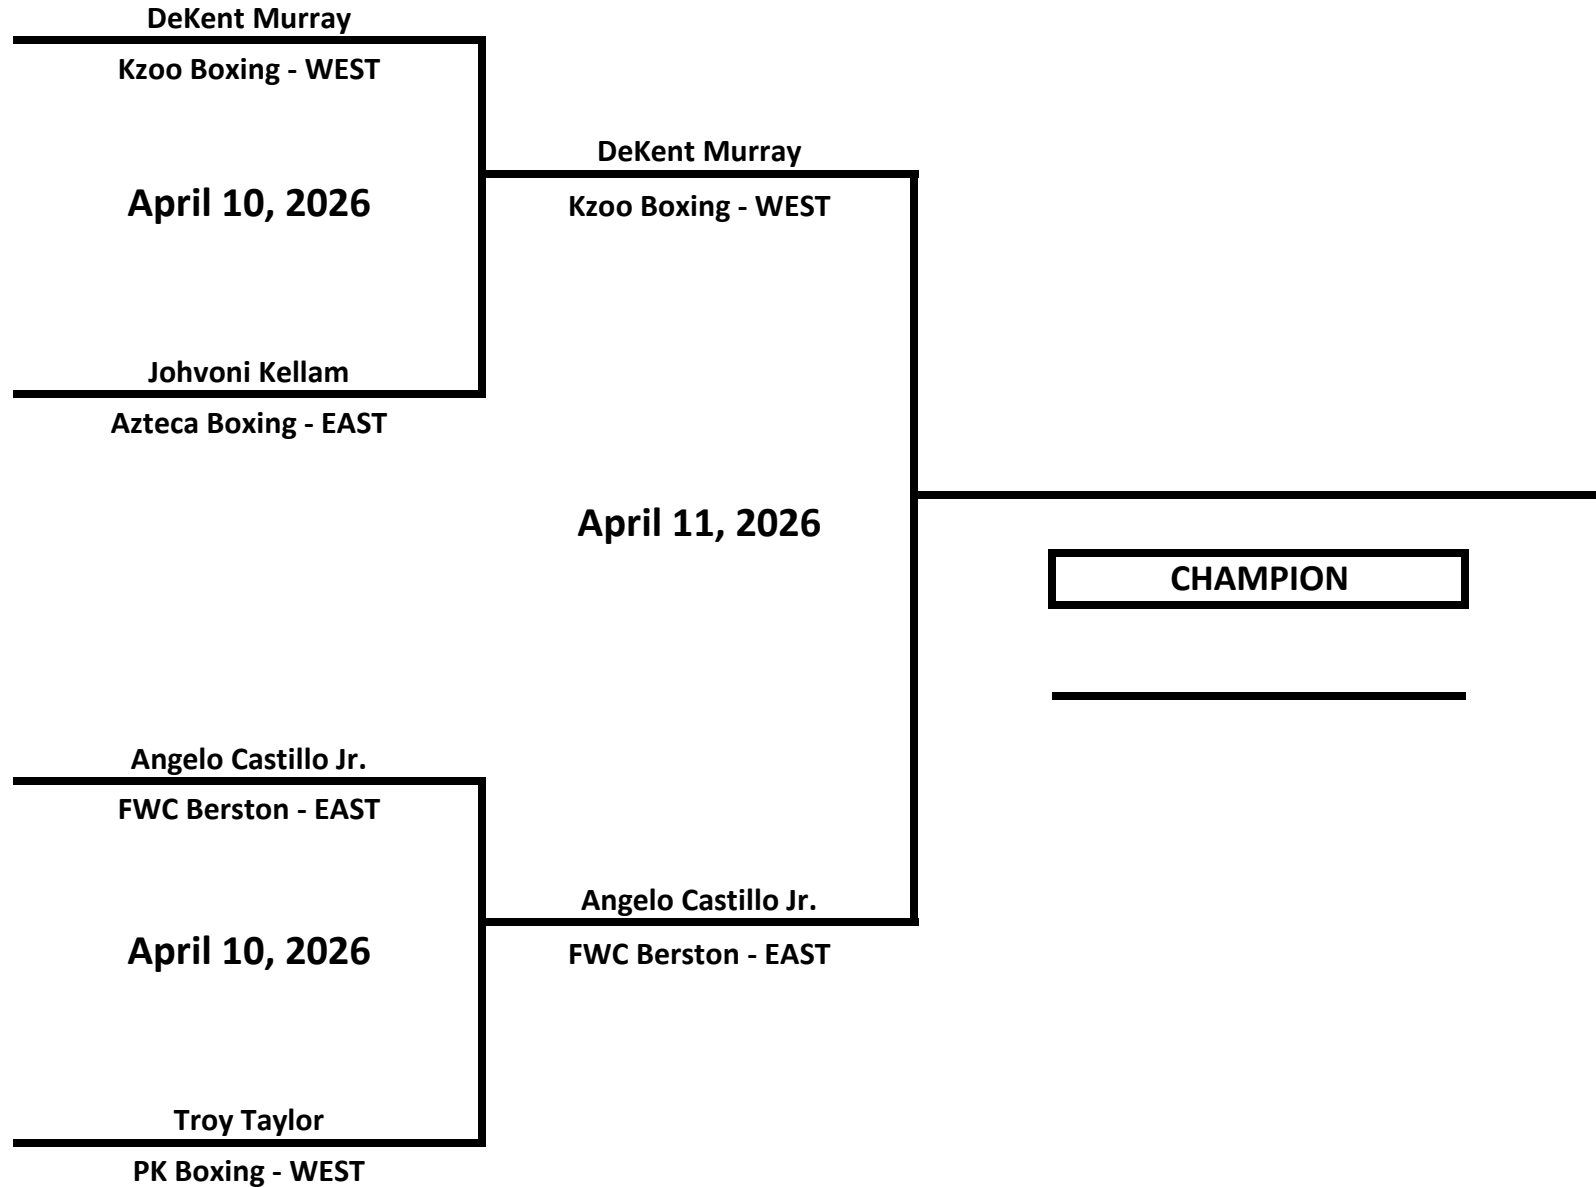

2026 MICHIGAN GOLDEN GLOVES STATE CHAMPIONSHIPS

CLASS: ELITE - NOVICE - MALE

WEIGHT: 154 LBS