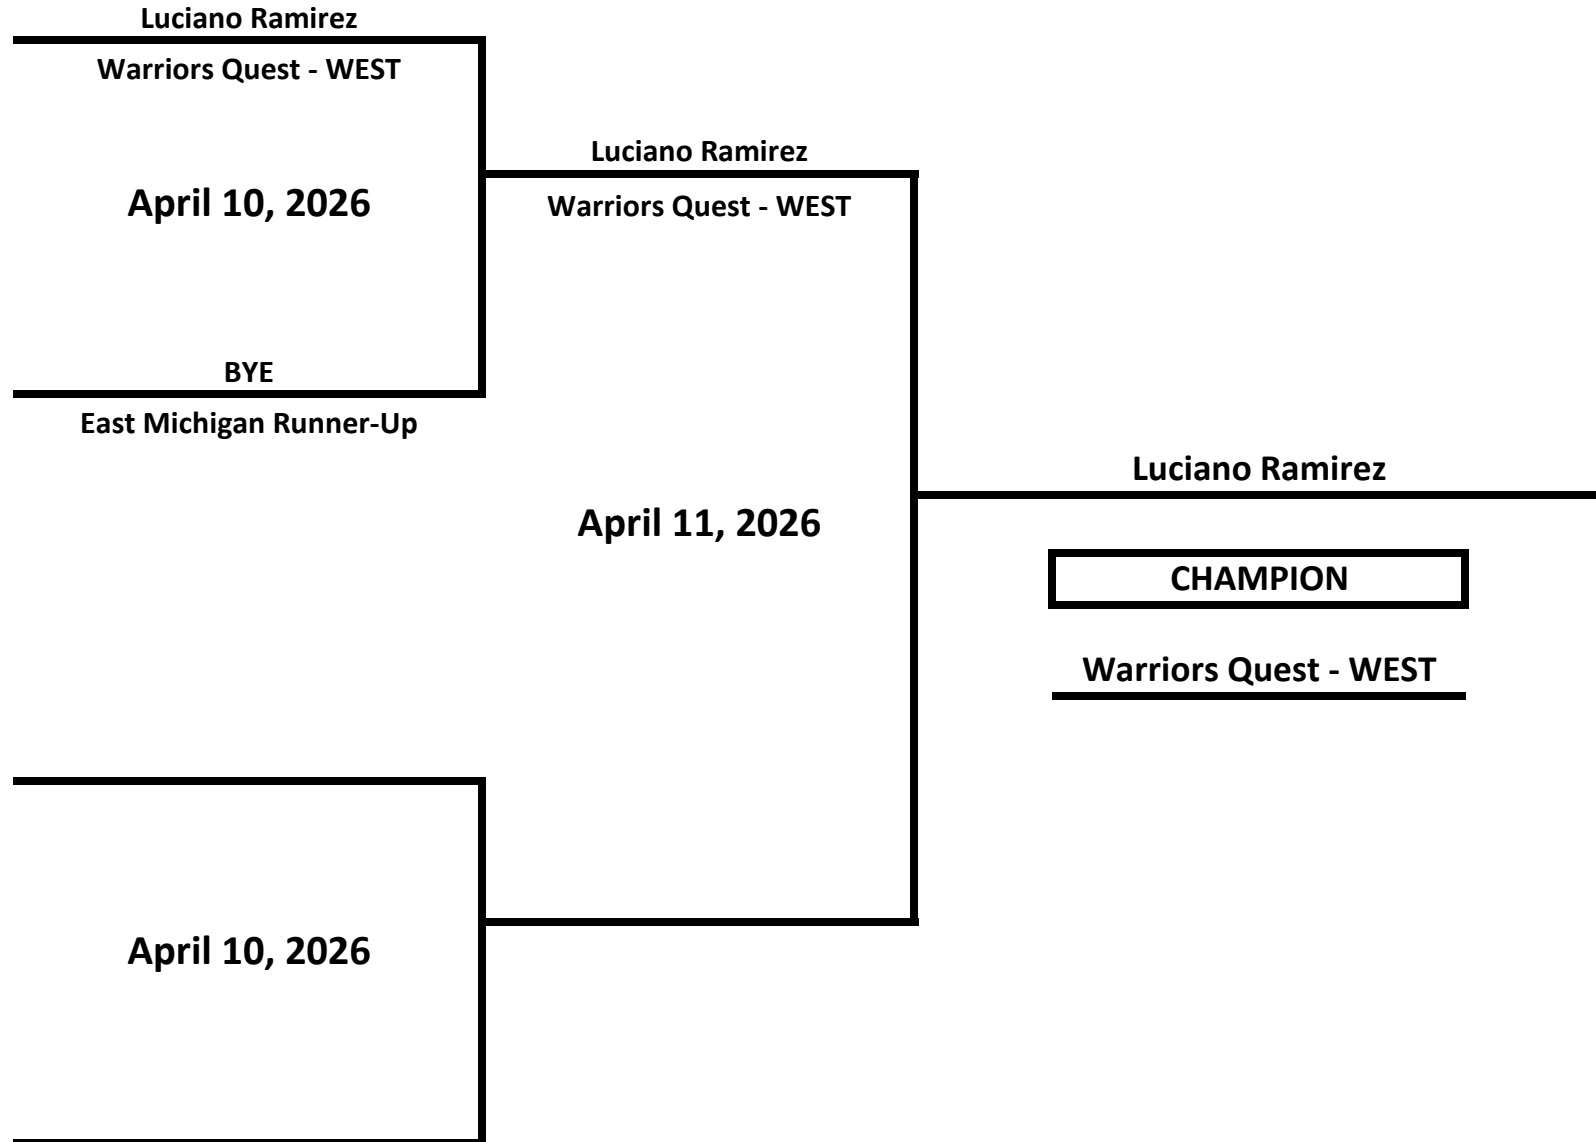

2026 MICHIGAN GOLDEN GLOVES STATE CHAMPIONSHIPS

CLASS: ELITE - NOVICE - MALE

WEIGHT: 132 LBS