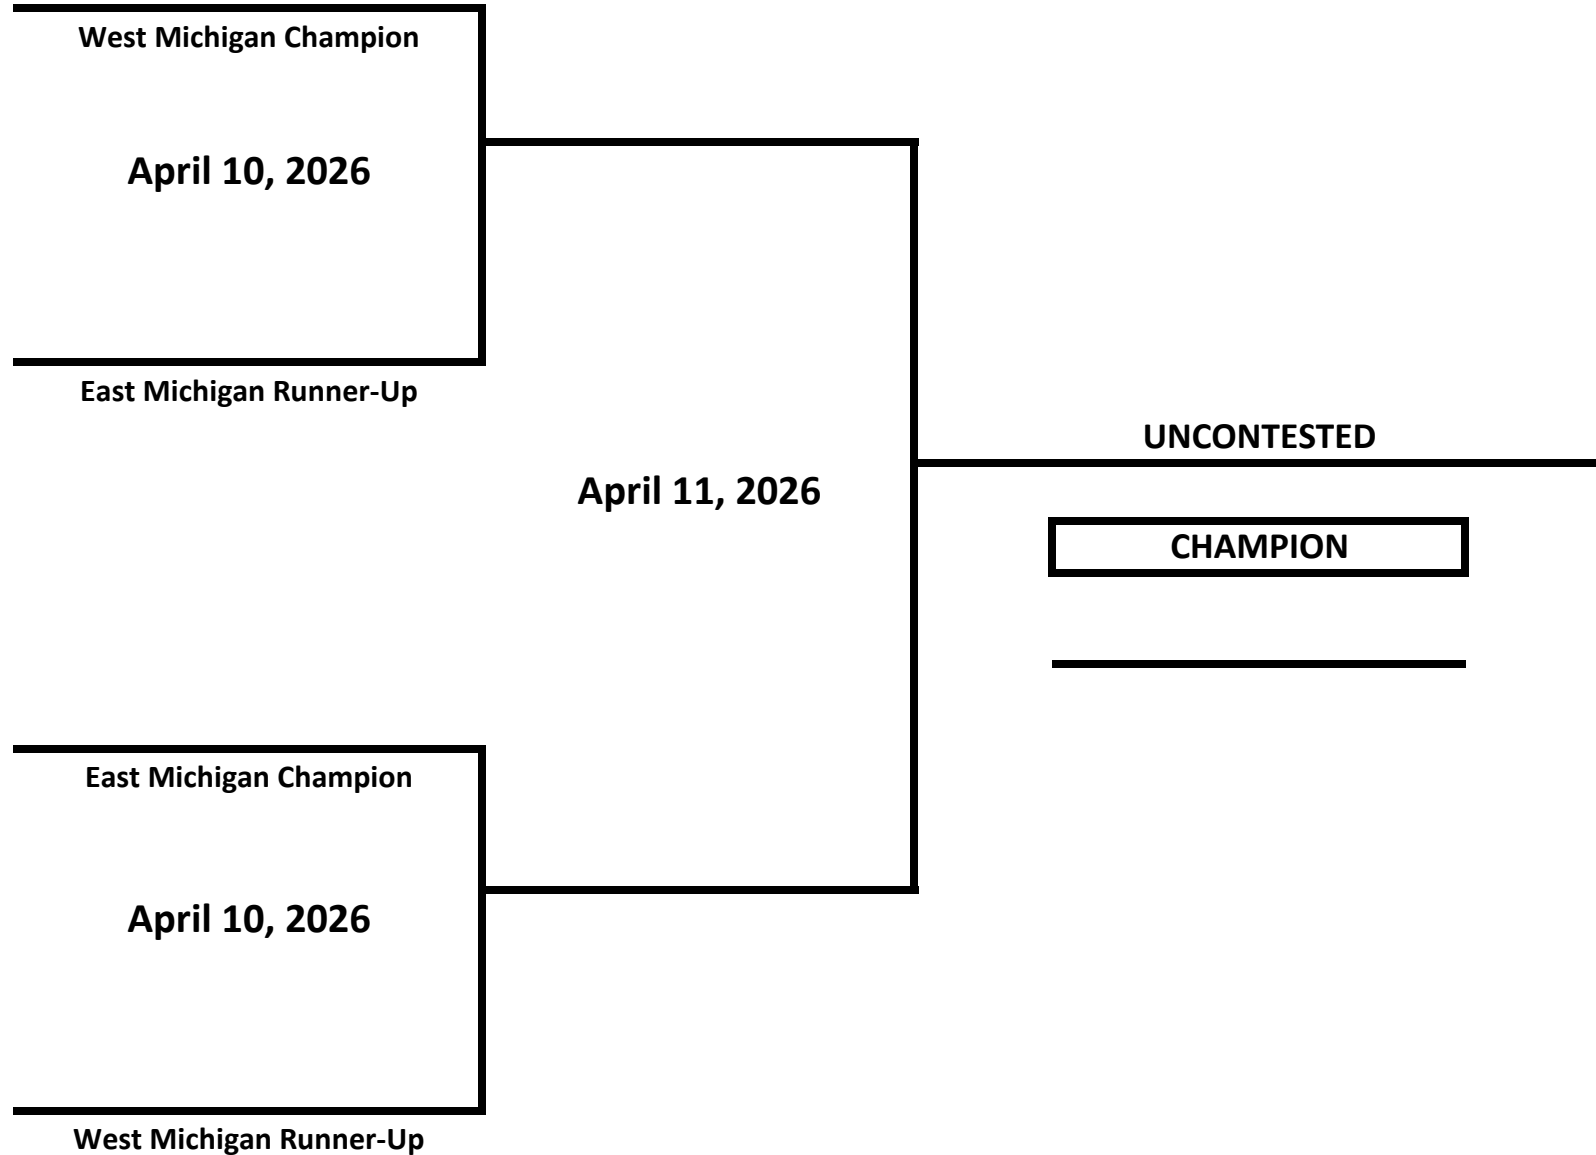

2026 MICHIGAN GOLDEN GLOVES STATE CHAMPIONSHIPS

CLASS: ELITE - NOVICE - FEMALE

WEIGHT: 119 LBS