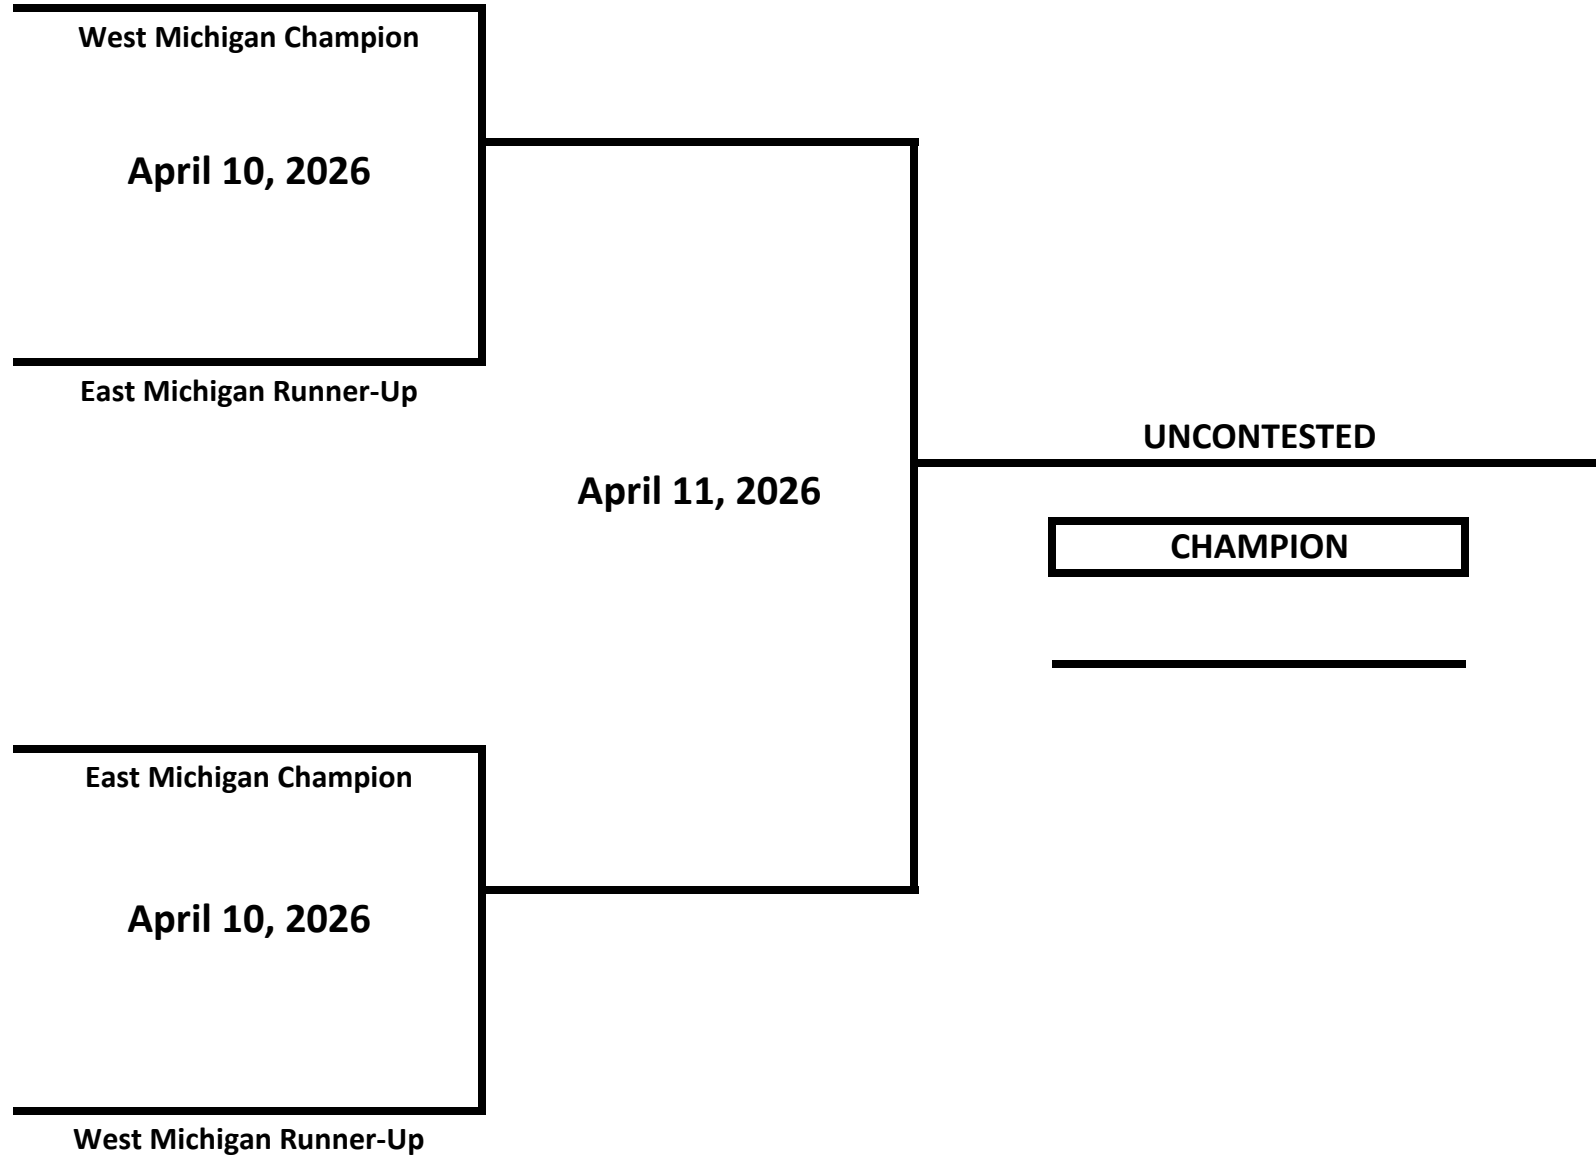

2026 MICHIGAN GOLDEN GLOVES STATE CHAMPIONSHIPS

CLASS: ELITE - OPEN - FEMALE

WEIGHT: 106 LBS