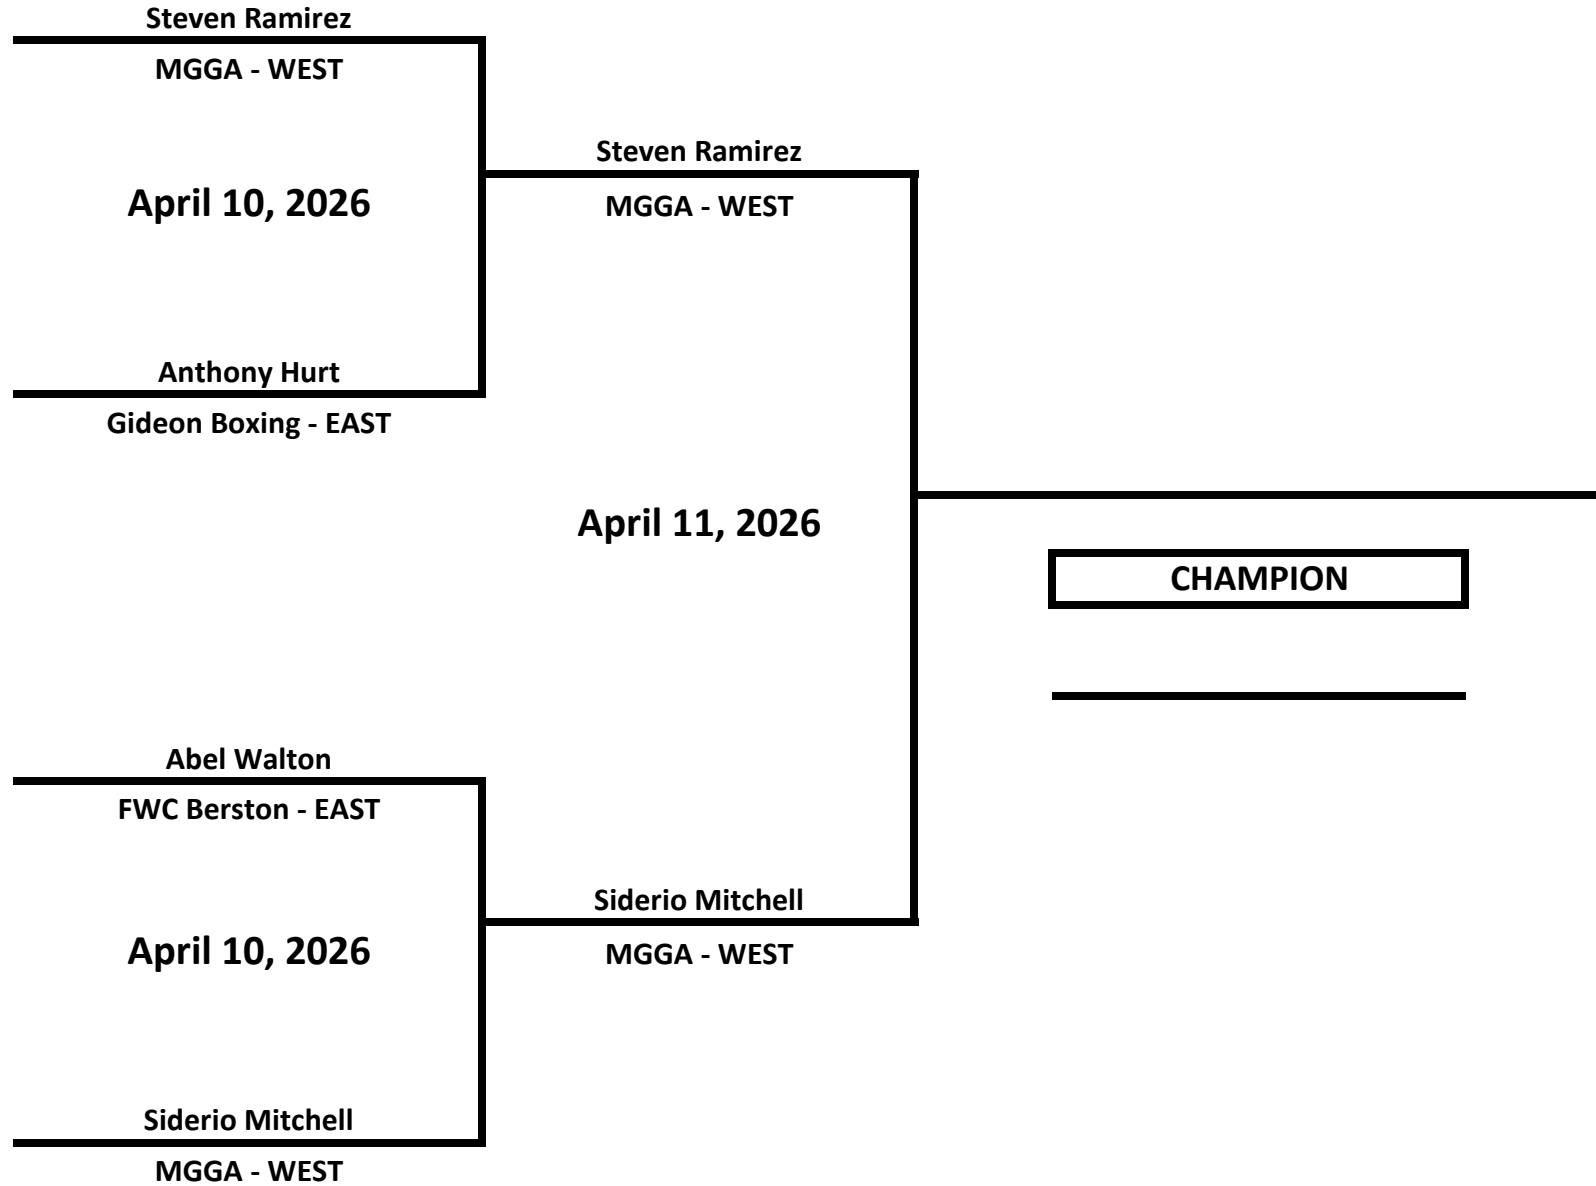

2026 MICHIGAN GOLDEN GLOVES STATE CHAMPIONSHIPS

CLASS: ELITE - OPEN - MALE

WEIGHT: 143 LBS