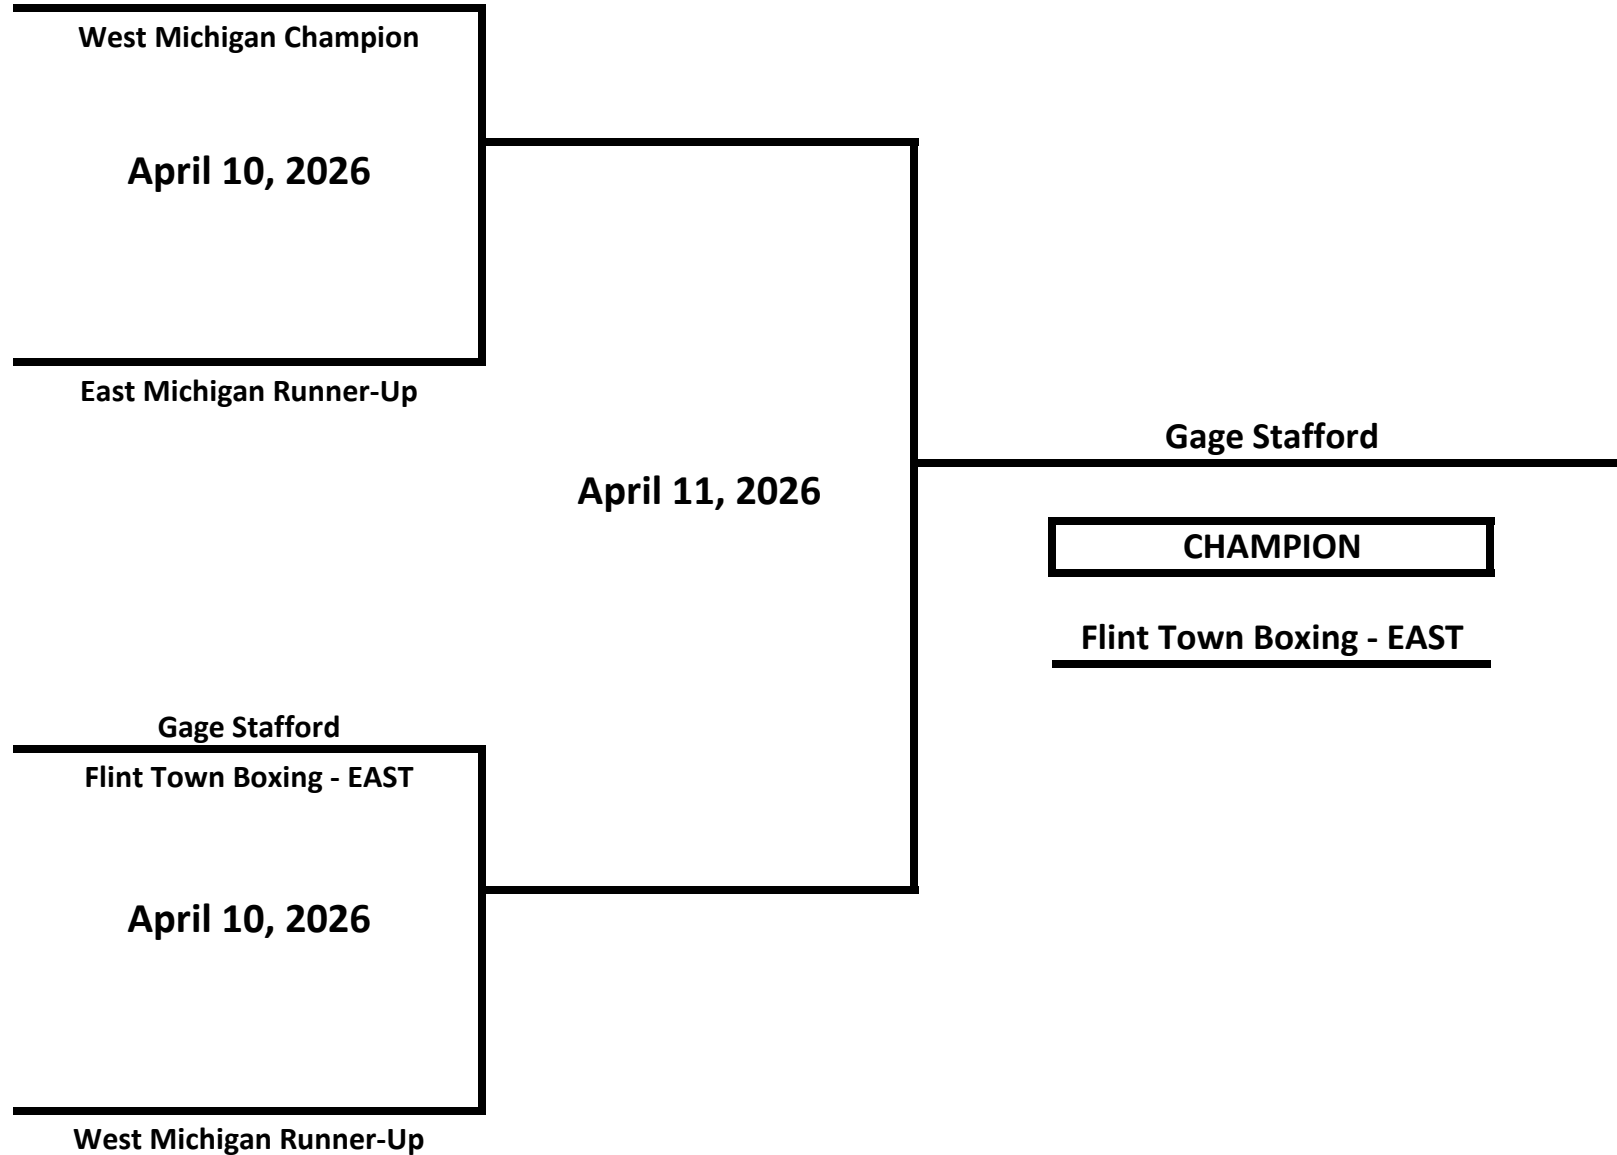

2026 MICHIGAN GOLDEN GLOVES STATE CHAMPIONSHIPS

CLASS: ELITE - OPEN - MALE

WEIGHT: 121 LBS