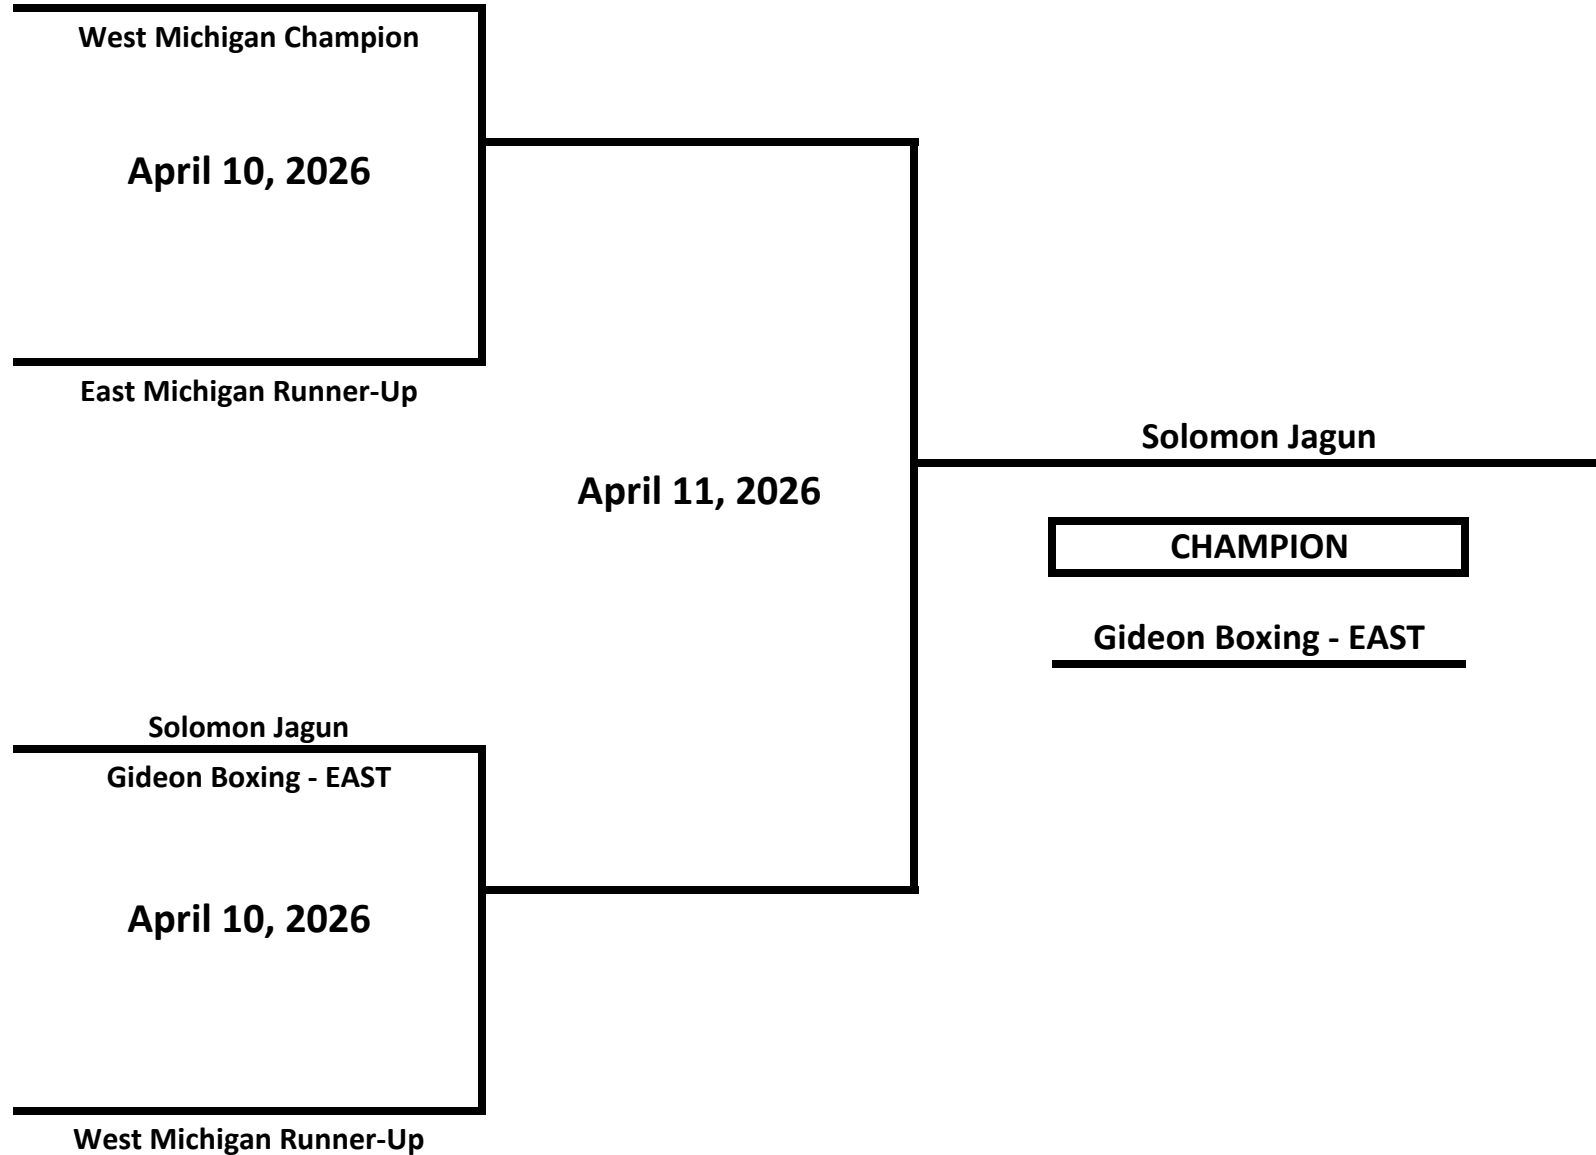

2026 MICHIGAN GOLDEN GLOVES STATE CHAMPIONSHIPS

CLASS: ELITE - OPEN - MALE

WEIGHT: 187 LBS