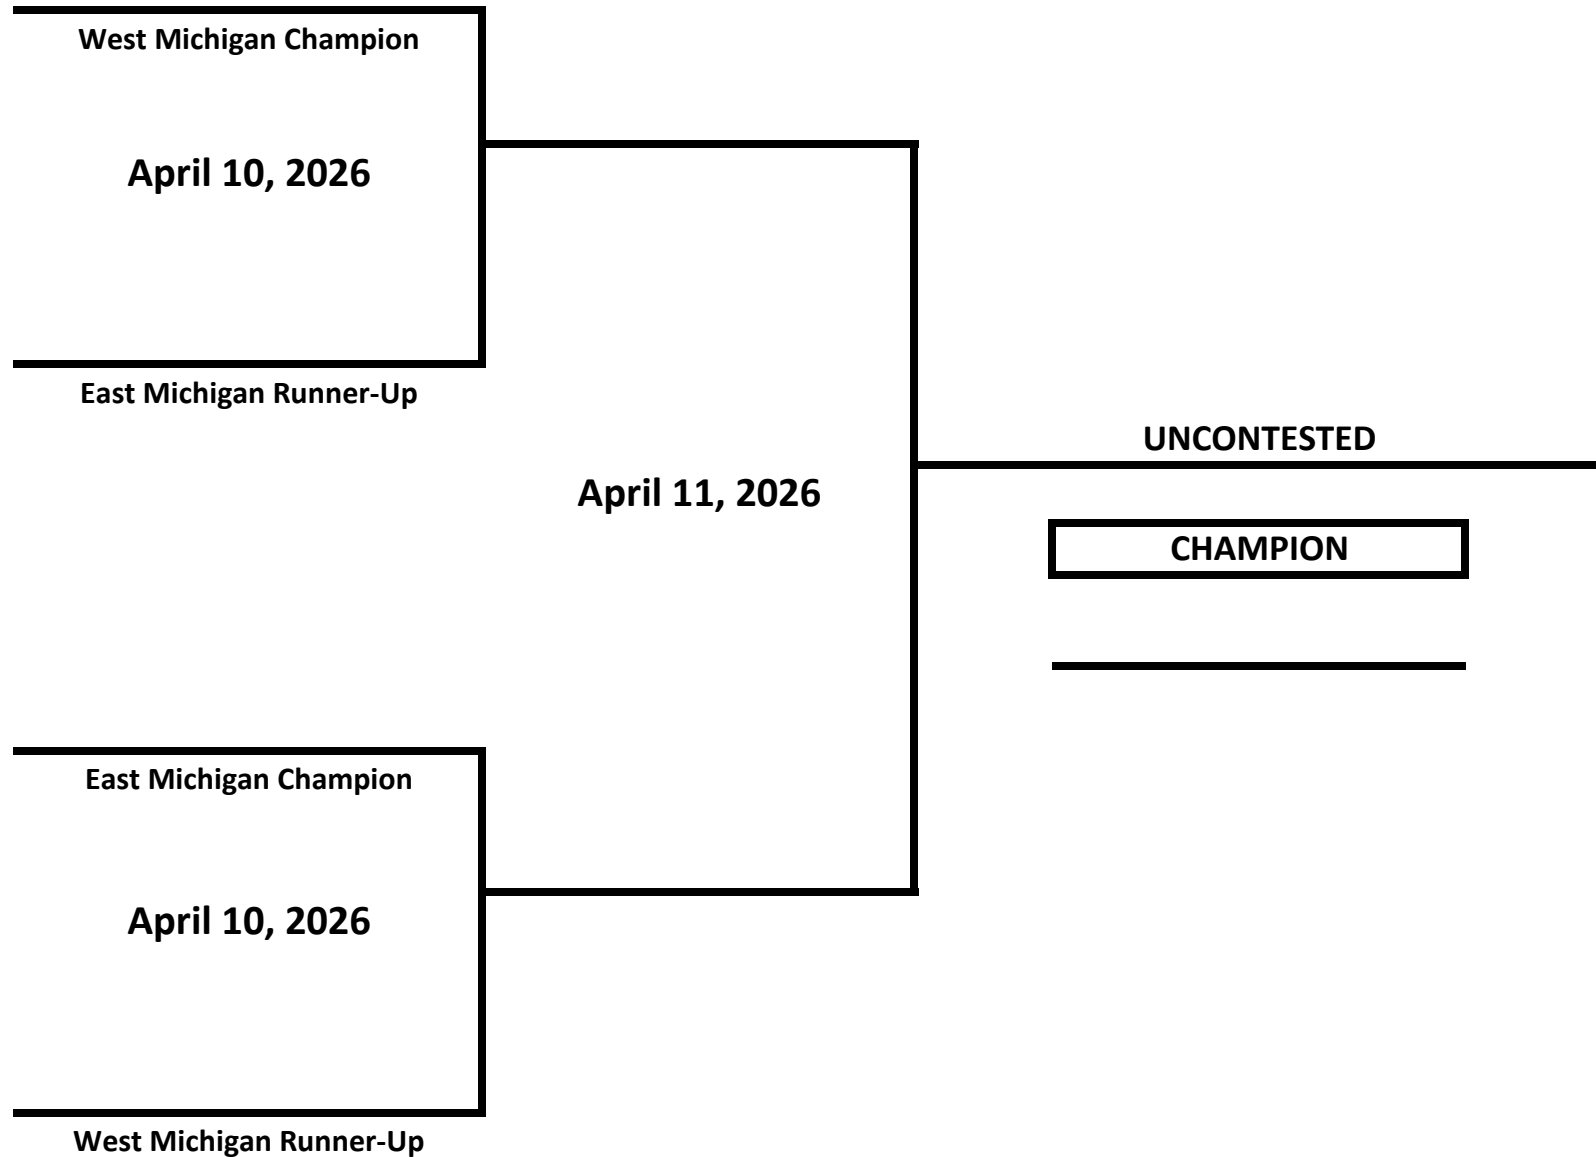

2026 MICHIGAN GOLDEN GLOVES STATE CHAMPIONSHIPS

CLASS: ELITE - NOVICE - FEMALE

WEIGHT: 154 LBS