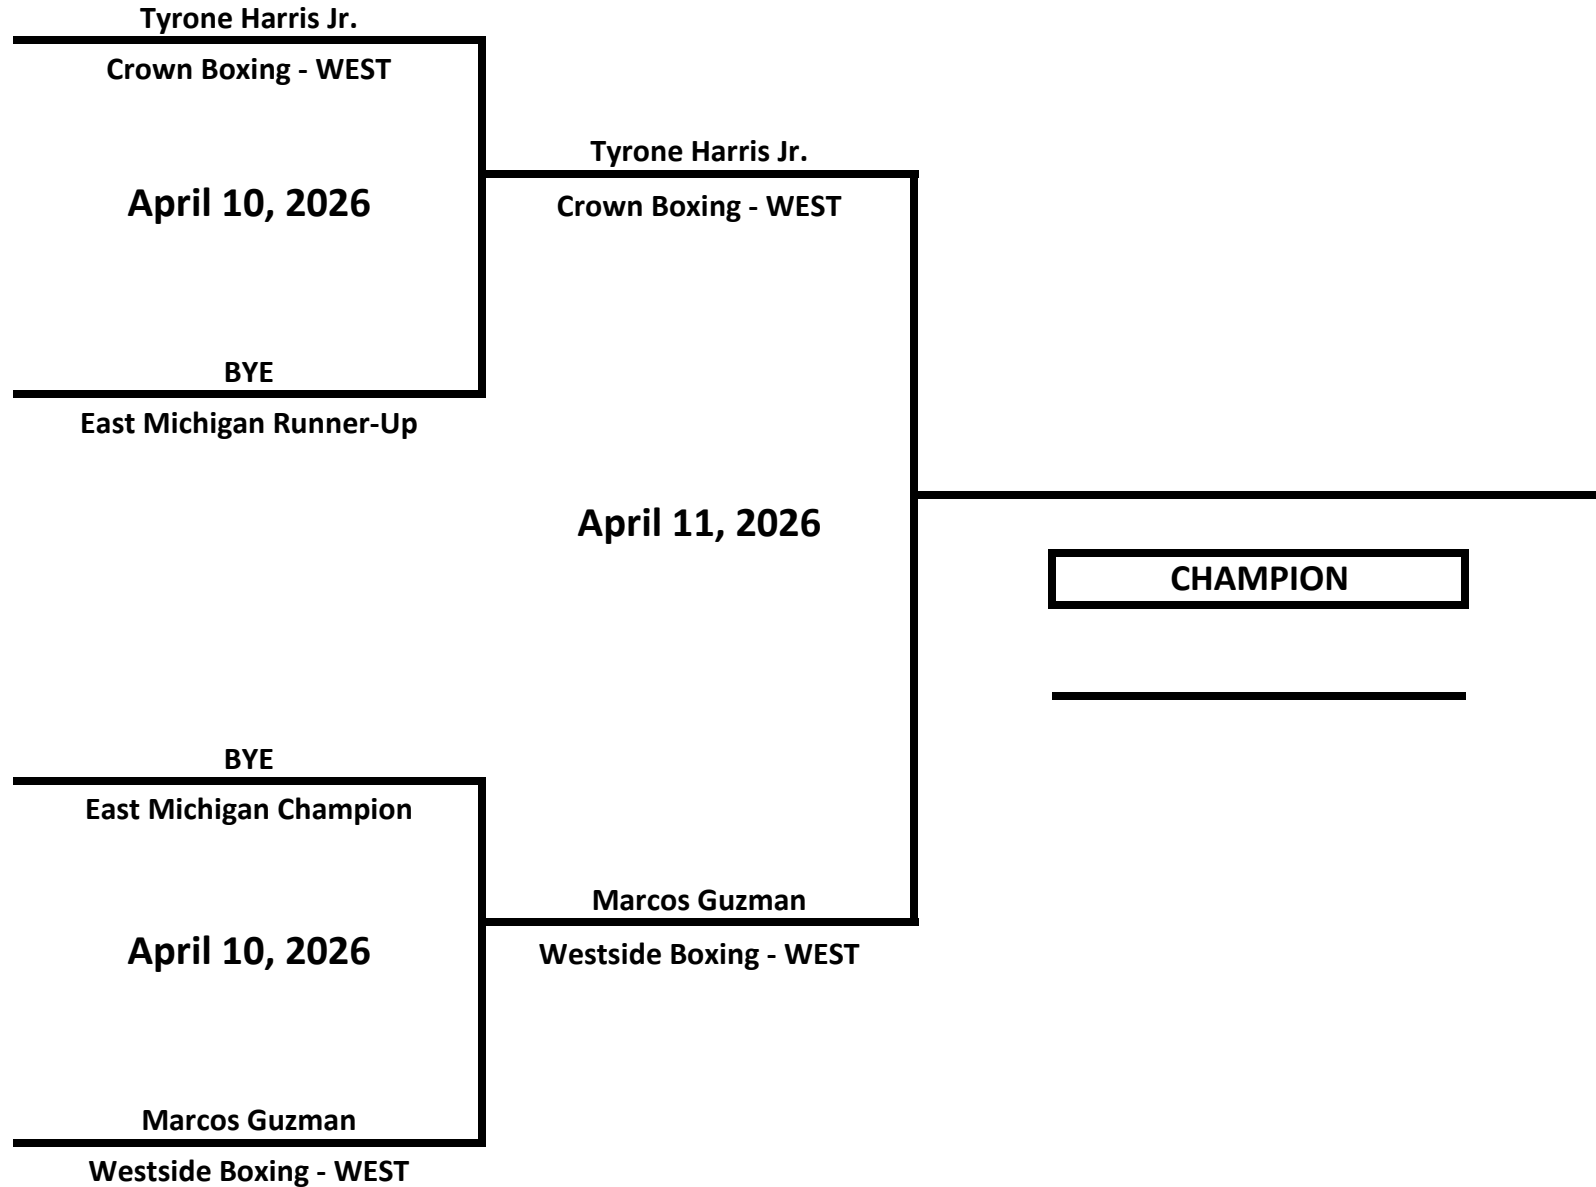

# 2026 MICHIGAN GOLDEN GLOVES STATE CHAMPIONSHIPS

**CLASS: ELITE - NOVICE - MALE**

**WEIGHT: 110 LBS**