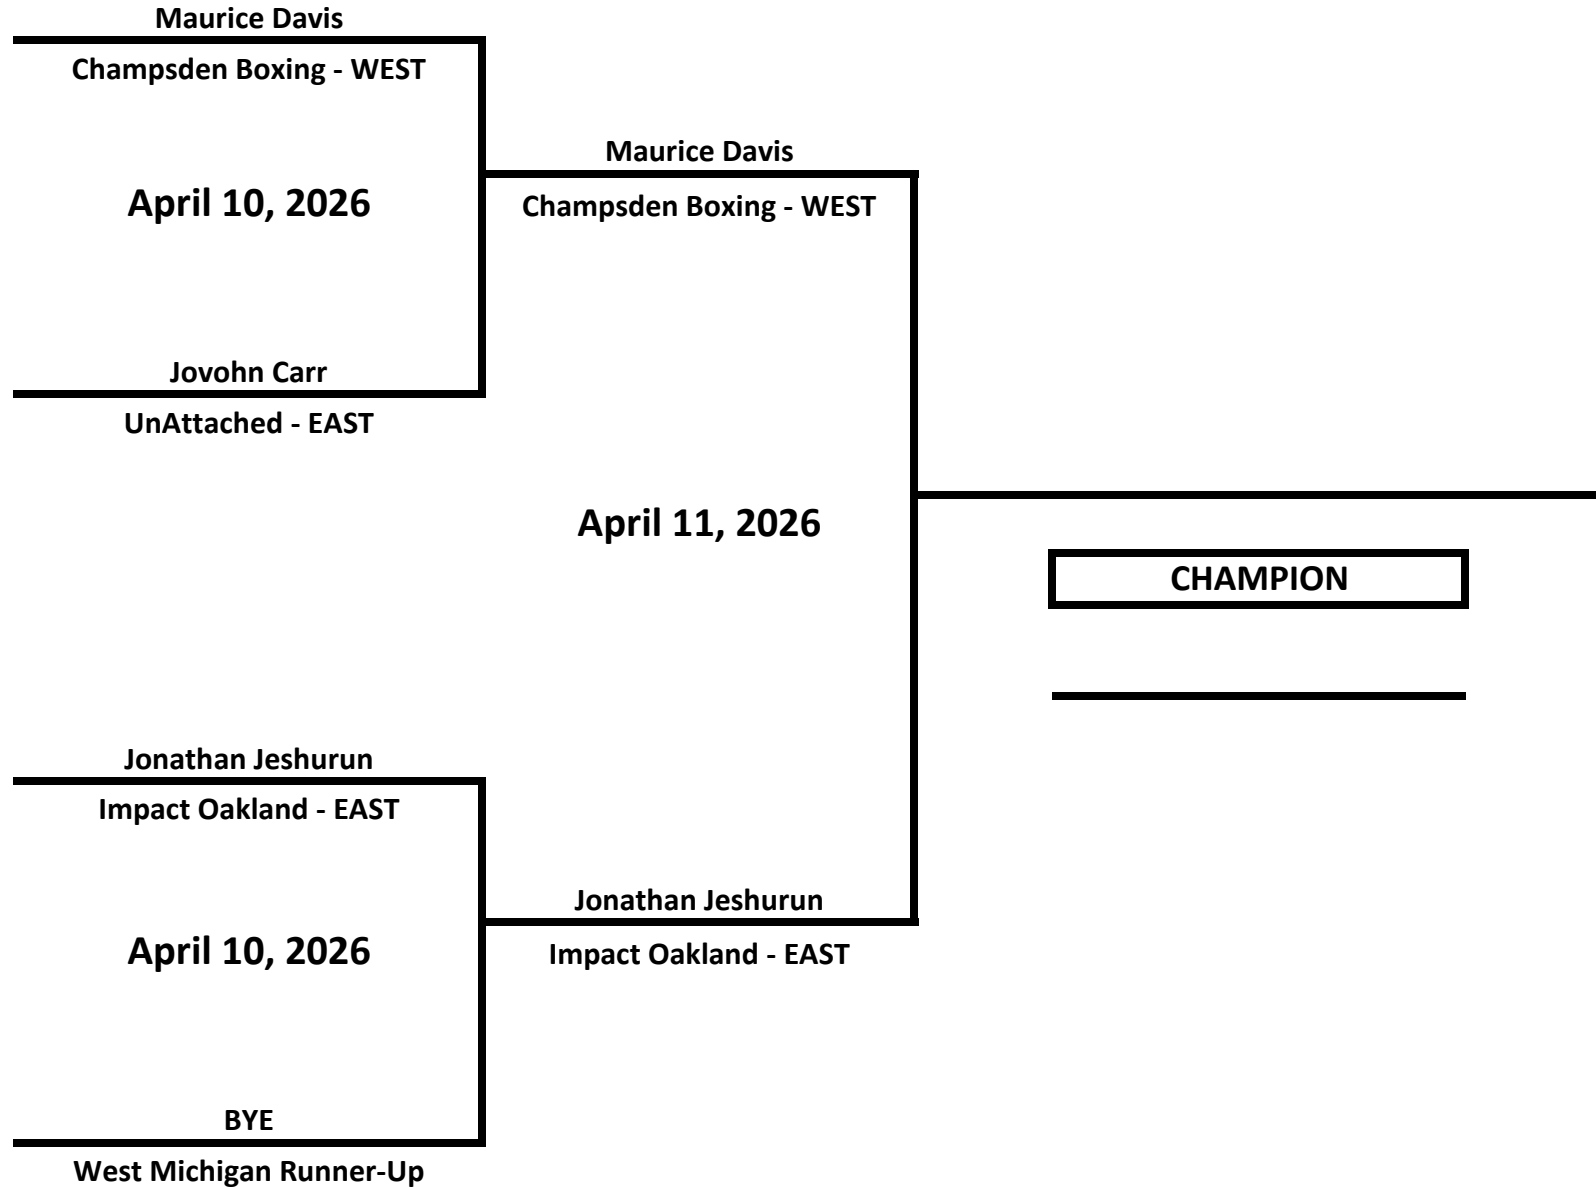

2026 MICHIGAN GOLDEN GLOVES STATE CHAMPIONSHIPS

CLASS: ELITE - OPEN - MALE

WEIGHT: 198+ LBS