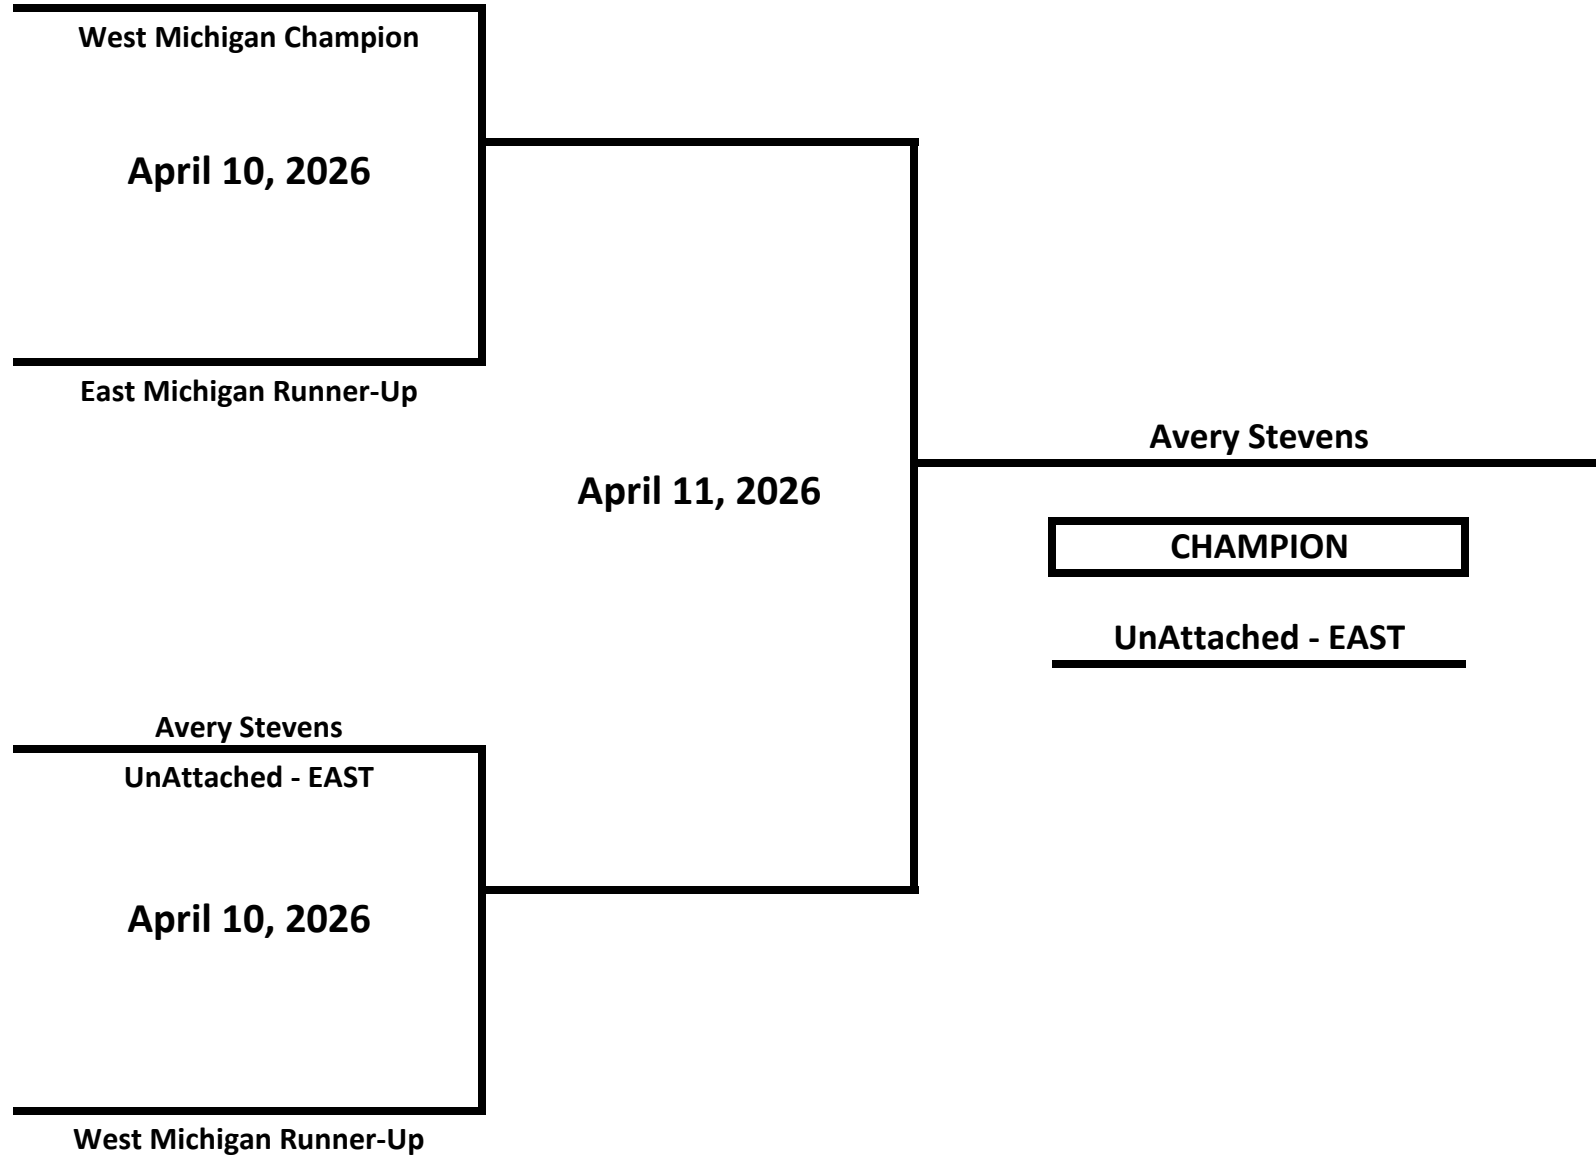

2026 MICHIGAN GOLDEN GLOVES STATE CHAMPIONSHIPS

CLASS: ELITE - NOVICE - MALE

WEIGHT: 176 LBS