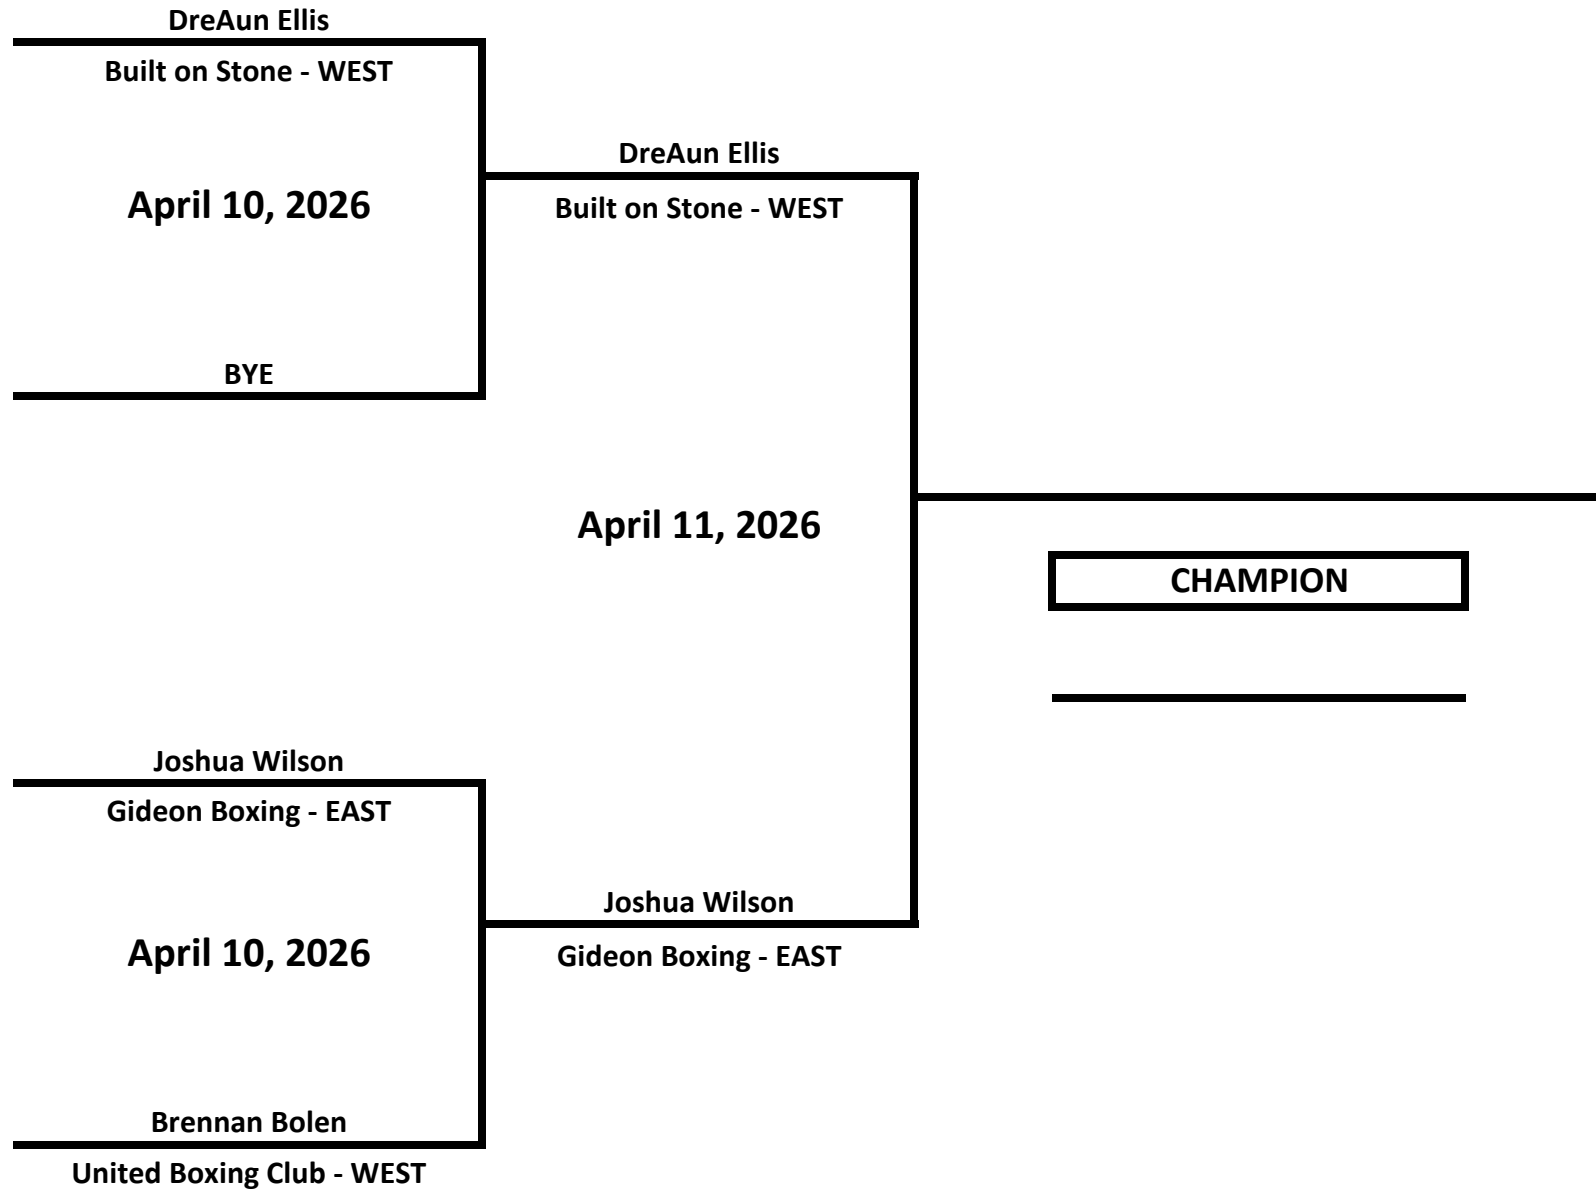

2026 MICHIGAN GOLDEN GLOVES STATE CHAMPIONSHIPS

CLASS: ELITE - NOVICE - MALE

WEIGHT: 143 LBS