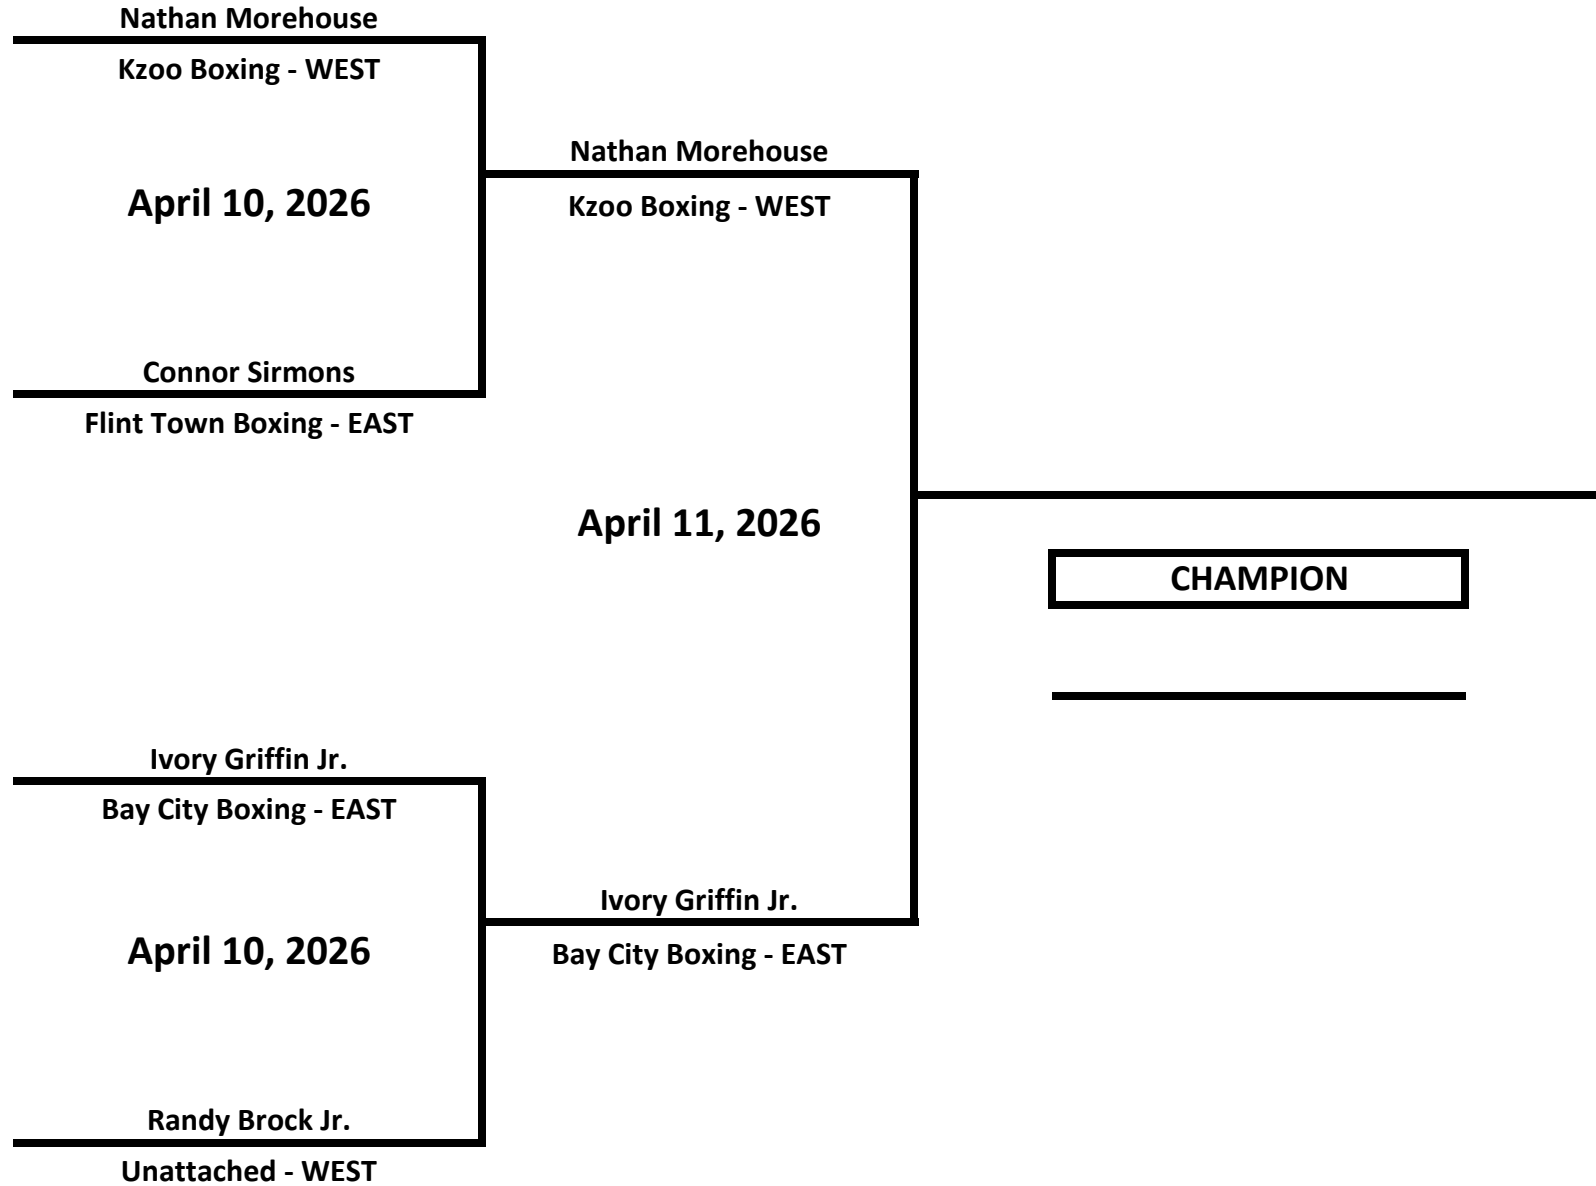

2026 MICHIGAN GOLDEN GLOVES STATE CHAMPIONSHIPS

CLASS: ELITE - NOVICE - MALE

WEIGHT: 198+ LBS