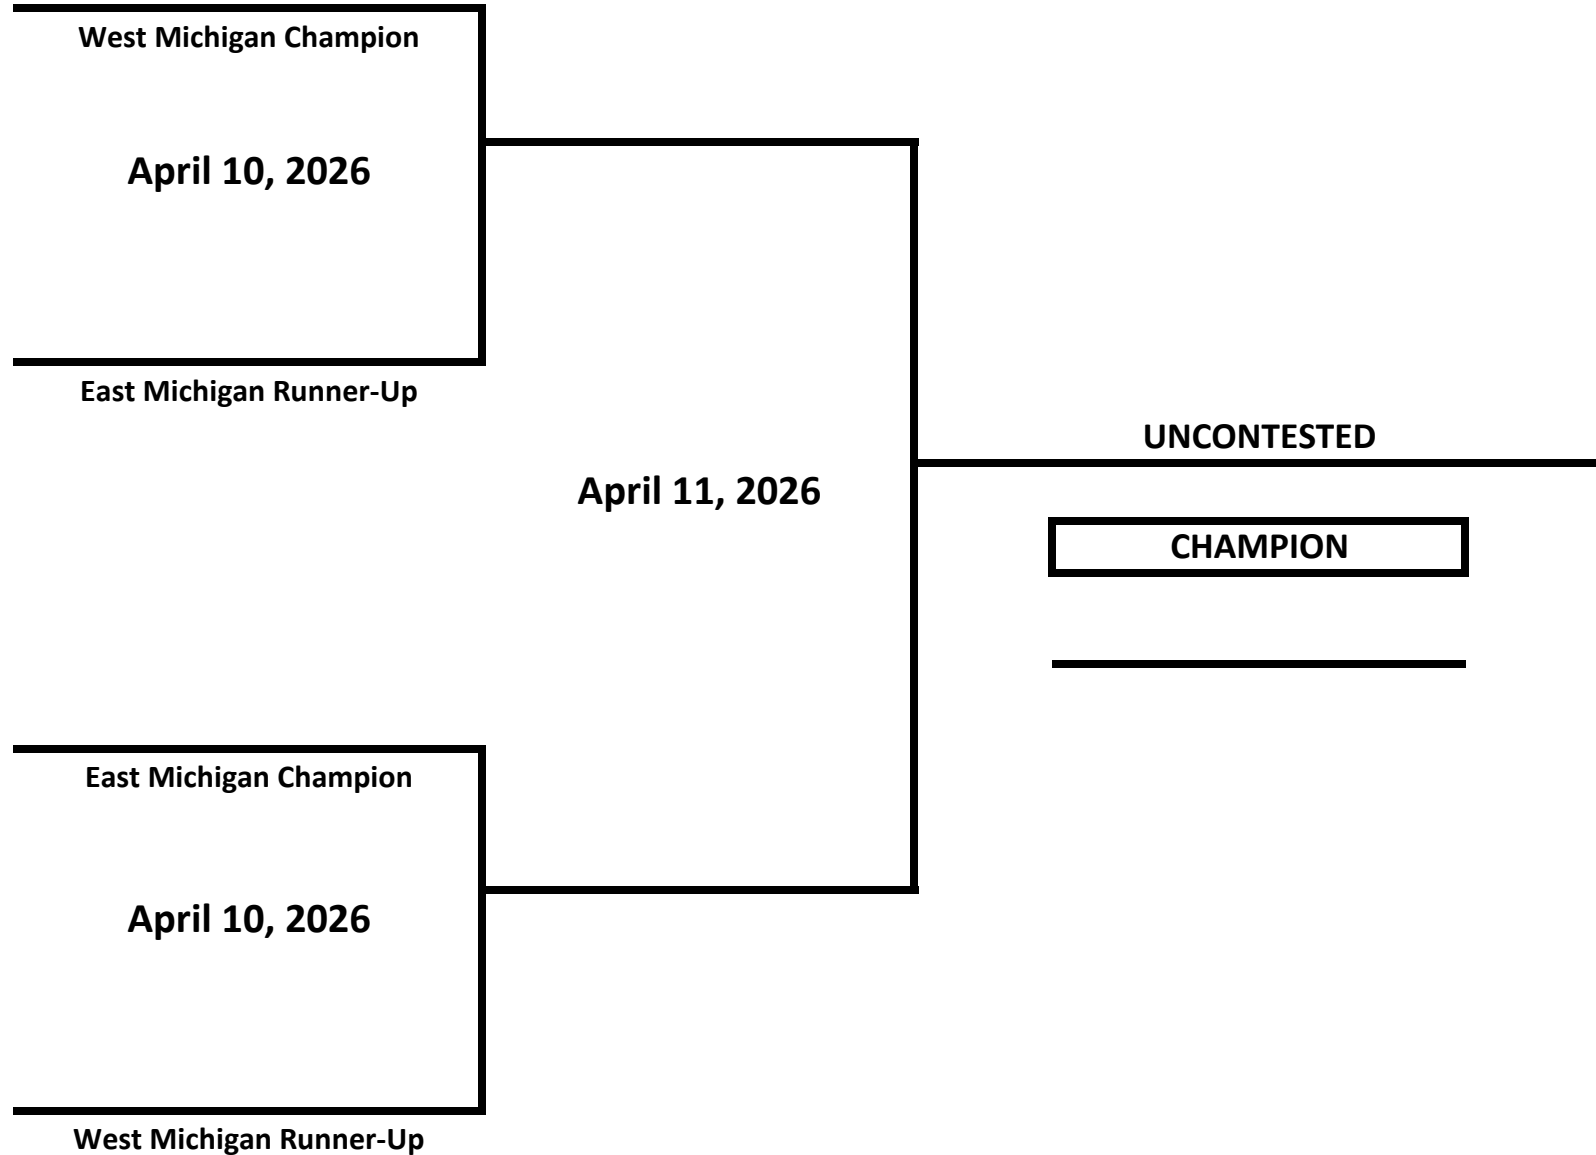

2026 MICHIGAN GOLDEN GLOVES STATE CHAMPIONSHIPS

CLASS: ELITE - OPEN - FEMALE

WEIGHT: 154 LBS