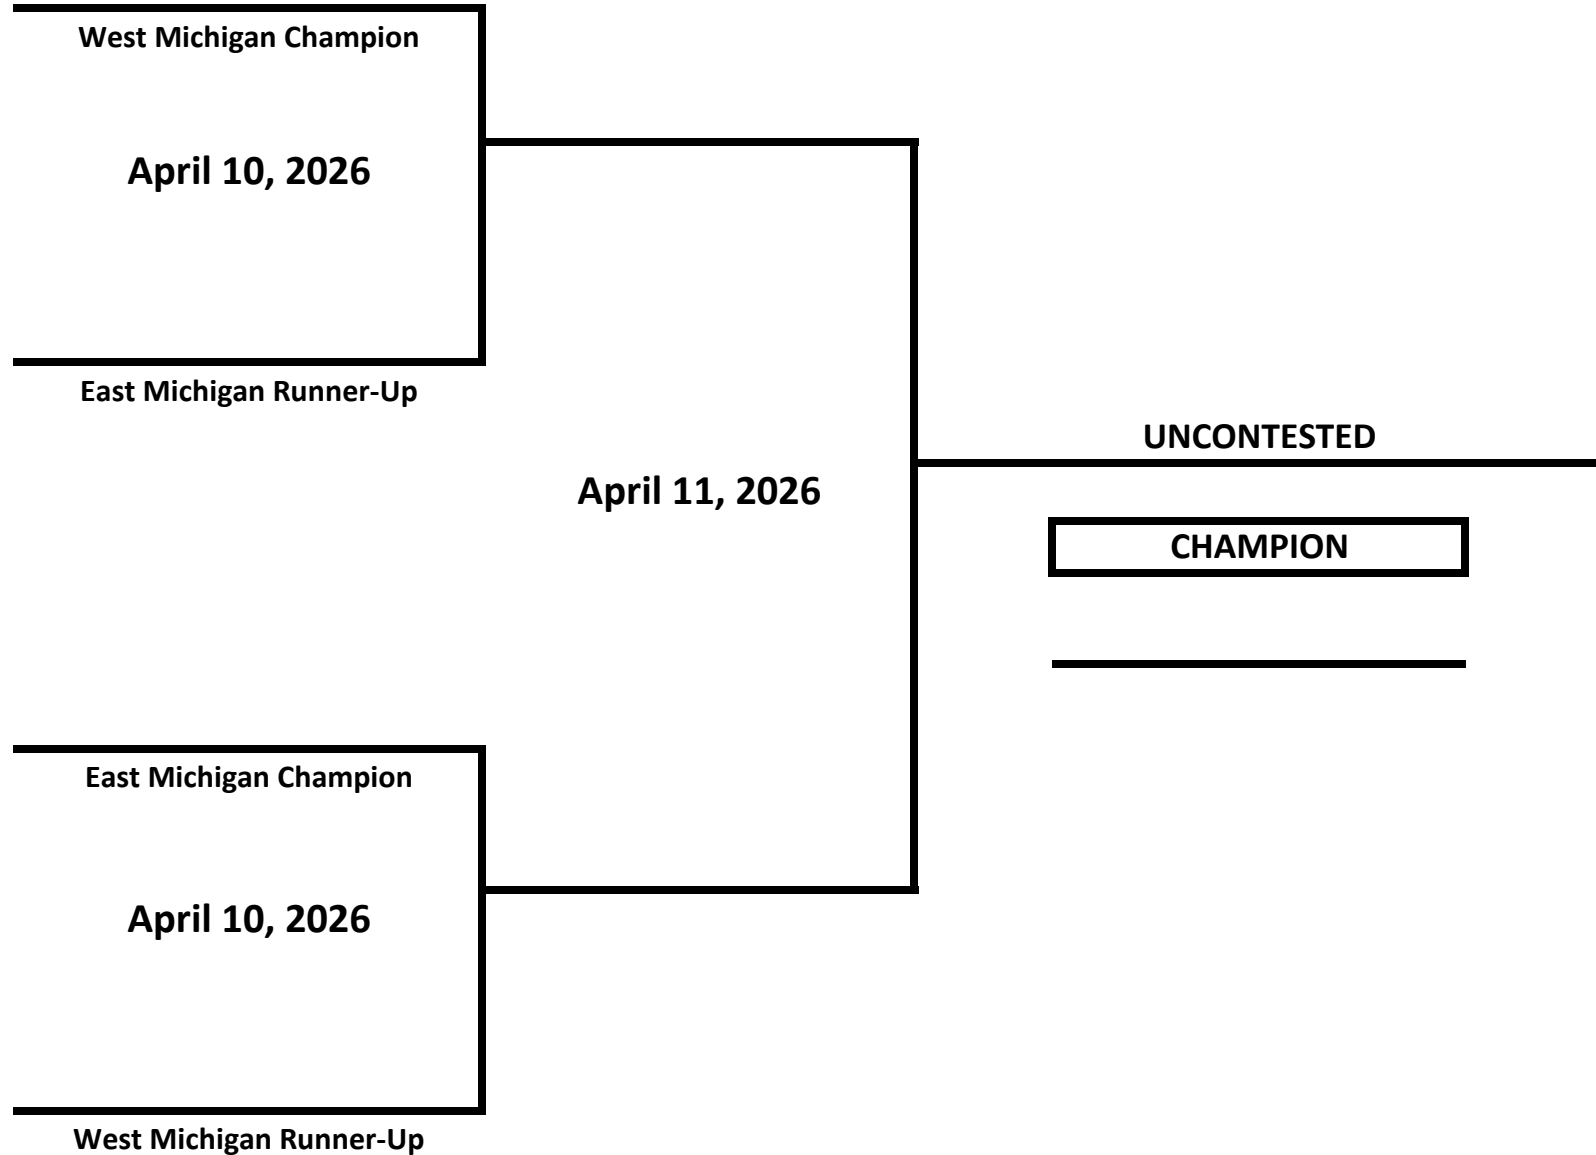

2026 MICHIGAN GOLDEN GLOVES STATE CHAMPIONSHIPS

CLASS: ELITE - OPEN - MALE

WEIGHT: 198 LBS