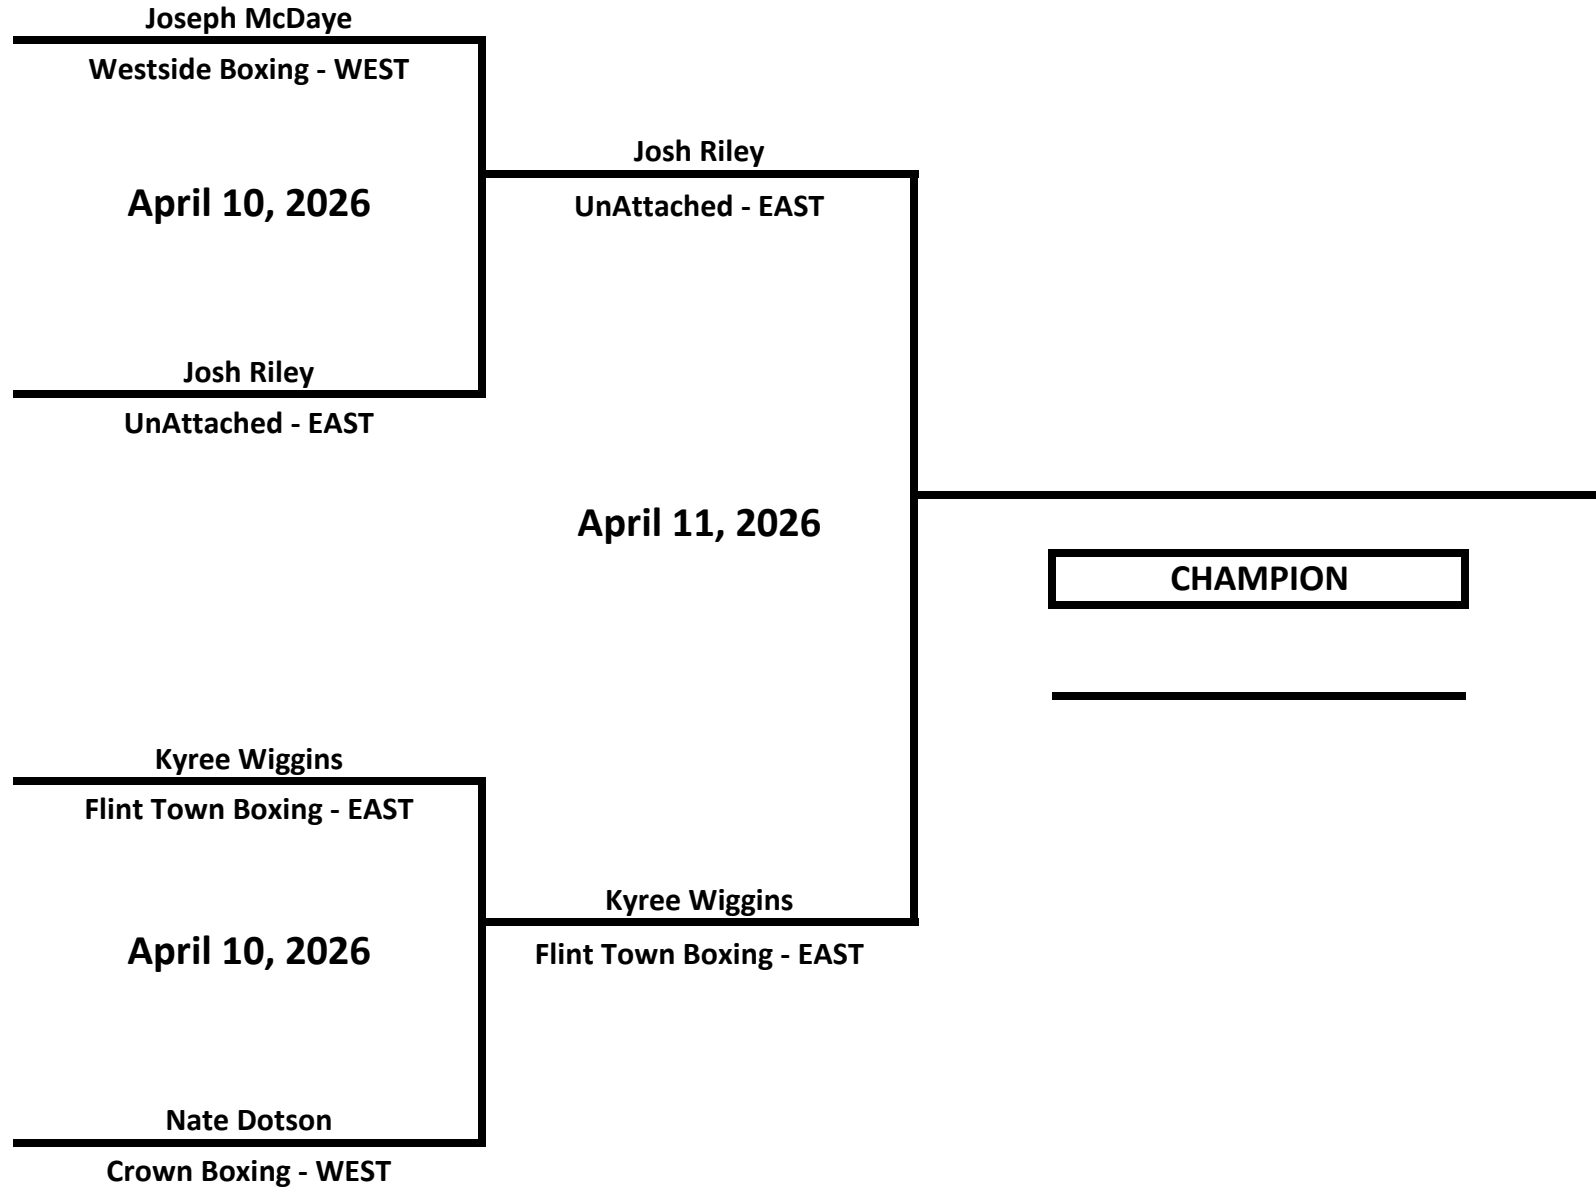

2026 MICHIGAN GOLDEN GLOVES STATE CHAMPIONSHIPS

CLASS: ELITE - OPEN - MALE

WEIGHT: 165 LBS