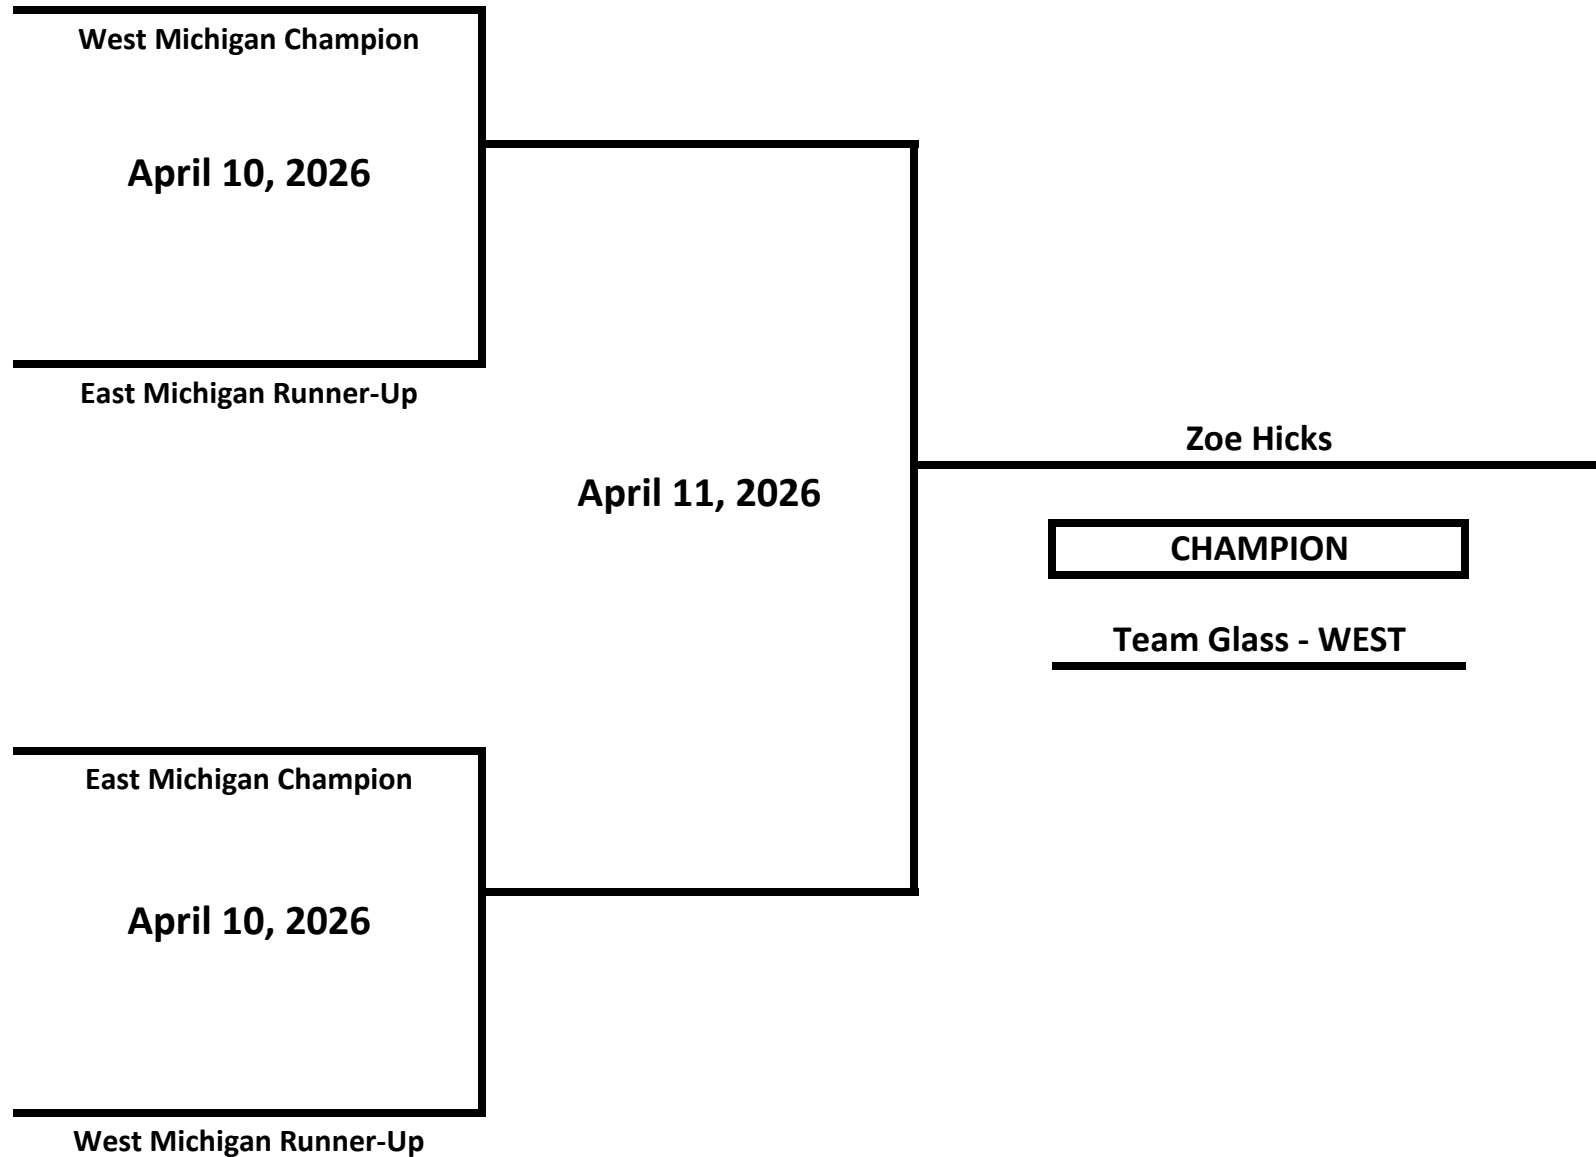

2026 MICHIGAN GOLDEN GLOVES STATE CHAMPIONSHIPS

CLASS: ELITE - OPEN - FEMALE

WEIGHT: 112 LBS