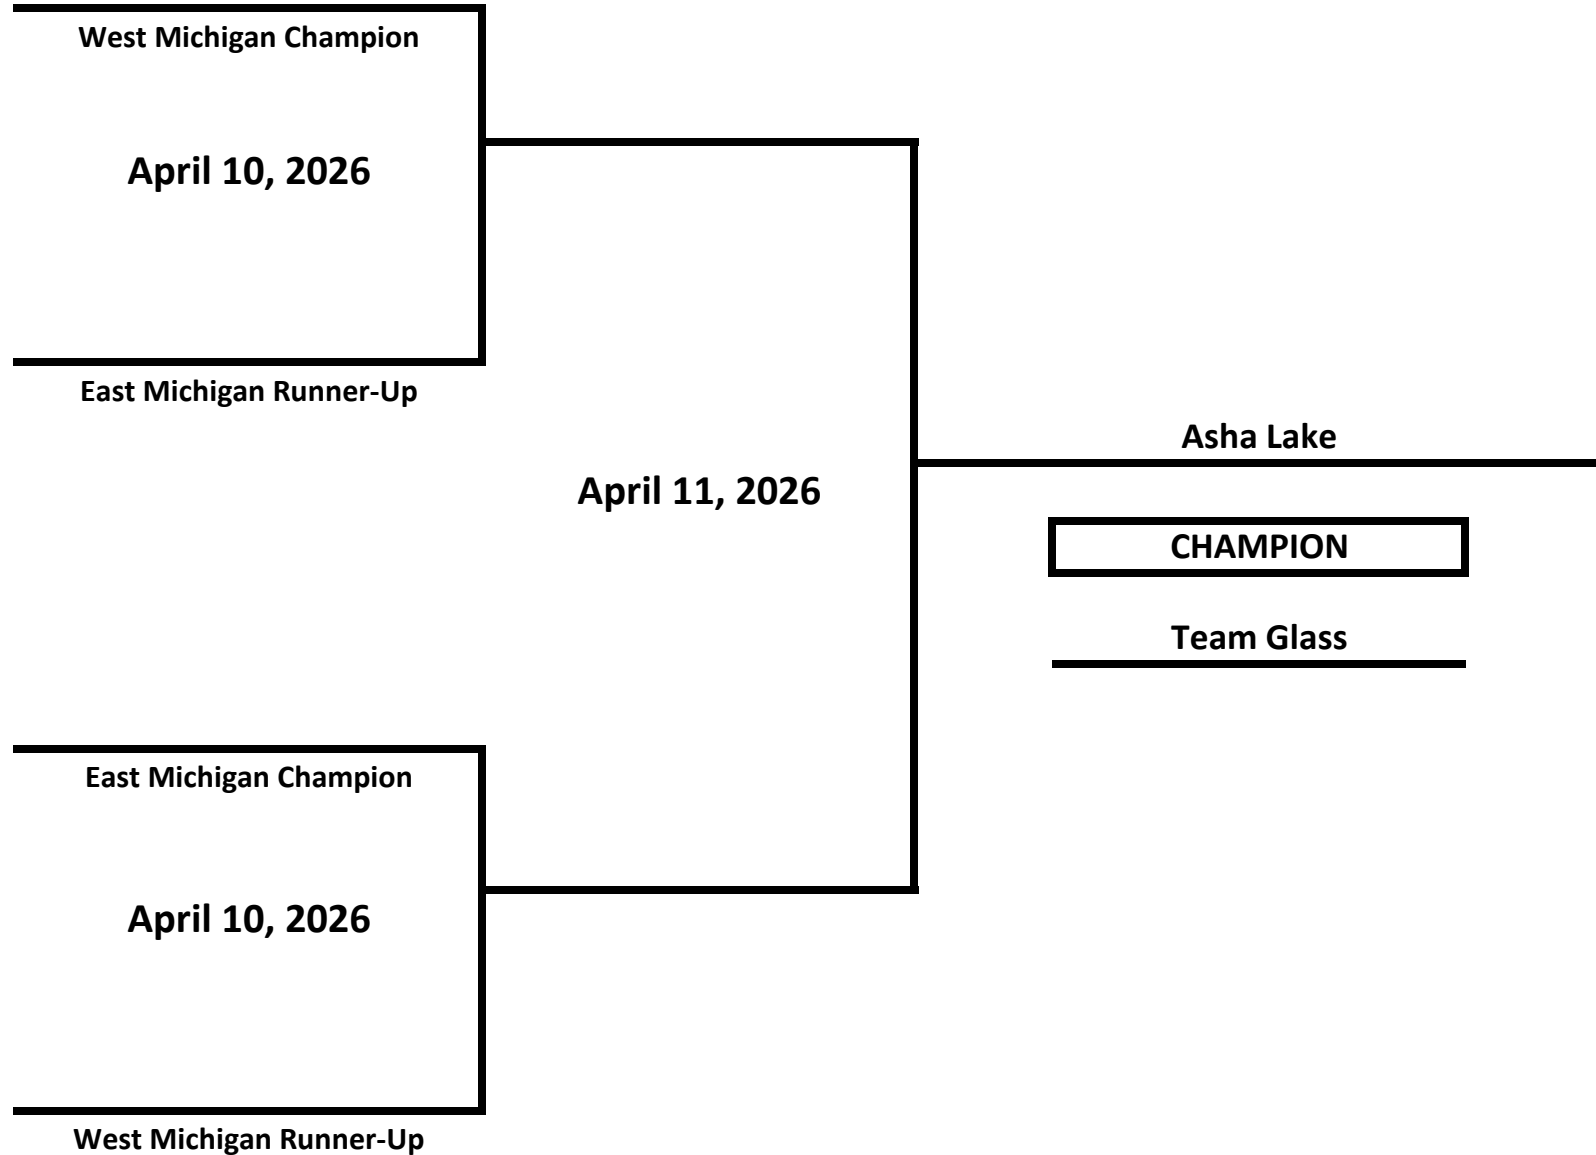

2026 MICHIGAN GOLDEN GLOVES STATE CHAMPIONSHIPS

CLASS: ELITE - OPEN - FEMALE

WEIGHT: 143 LBS