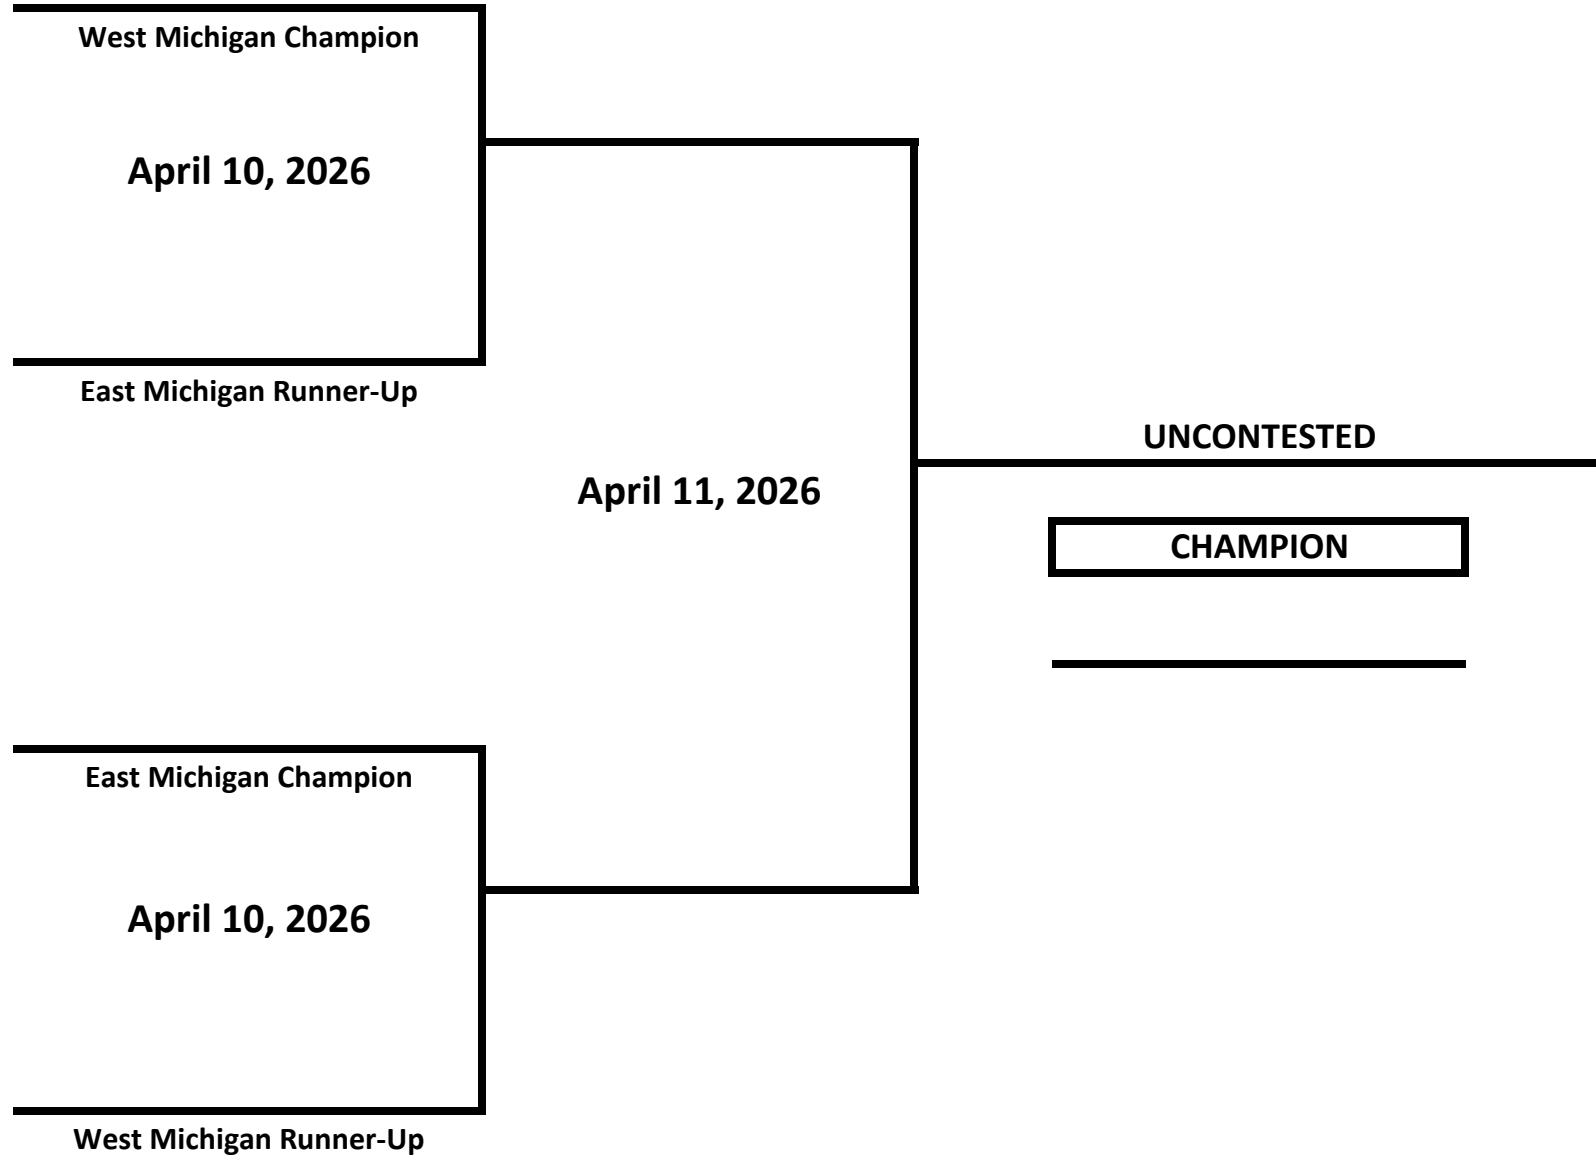

2026 MICHIGAN GOLDEN GLOVES STATE CHAMPIONSHIPS

CLASS: ELITE - NOVICE - FEMALE

WEIGHT: 106 LBS