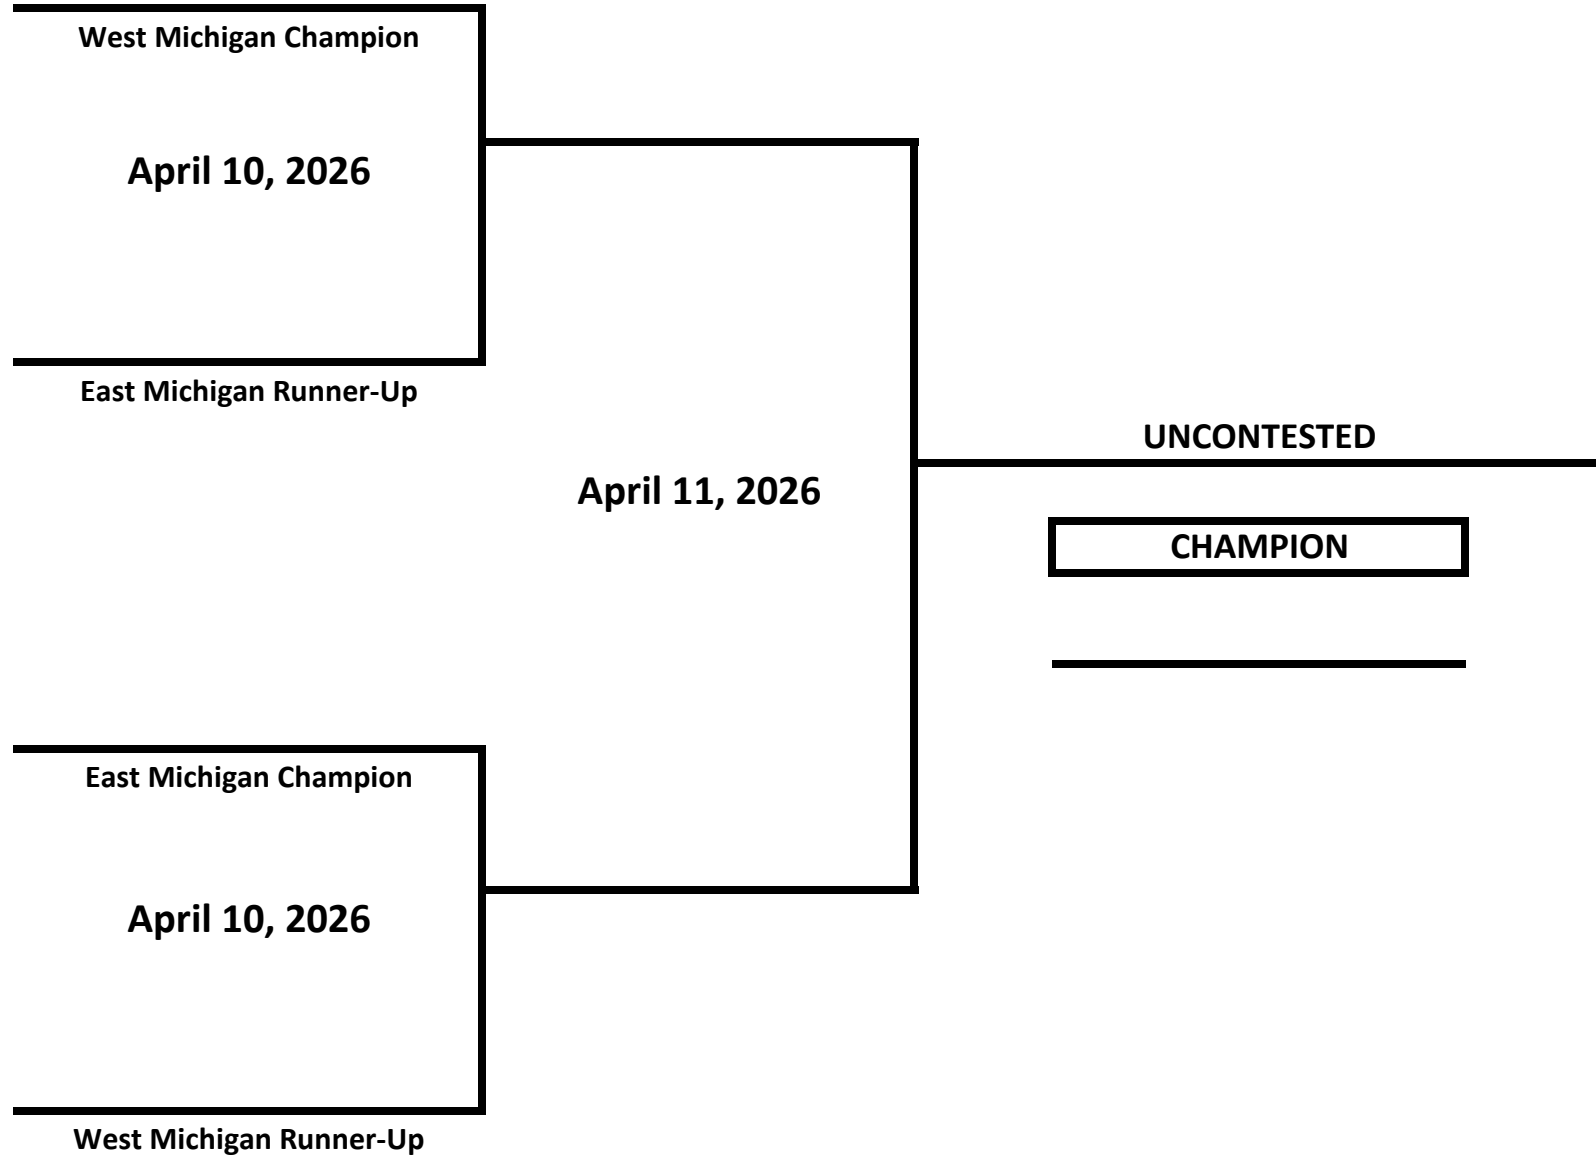

2026 MICHIGAN GOLDEN GLOVES STATE CHAMPIONSHIPS

CLASS: ELITE - OPEN - FEMALE

WEIGHT: 125 LBS