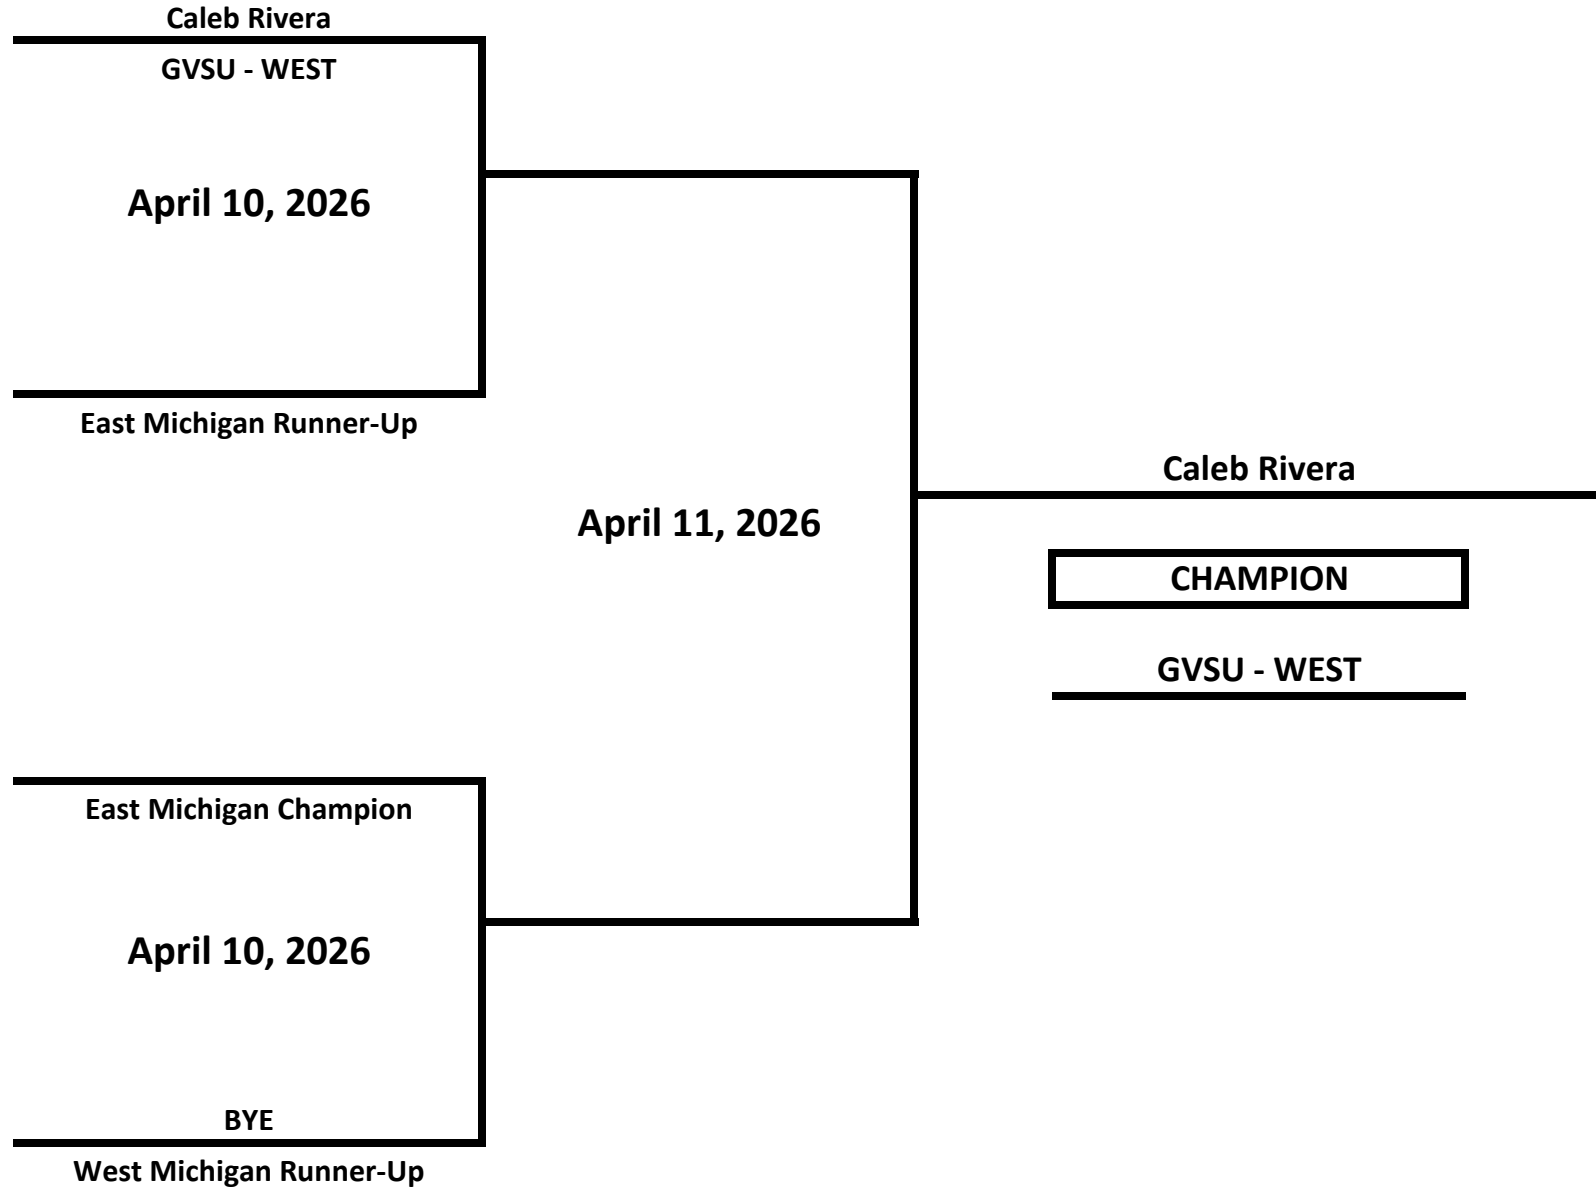

2026 MICHIGAN GOLDEN GLOVES STATE CHAMPIONSHIPS

CLASS: ELITE - NOVICE - MALE

WEIGHT: 187 LBS