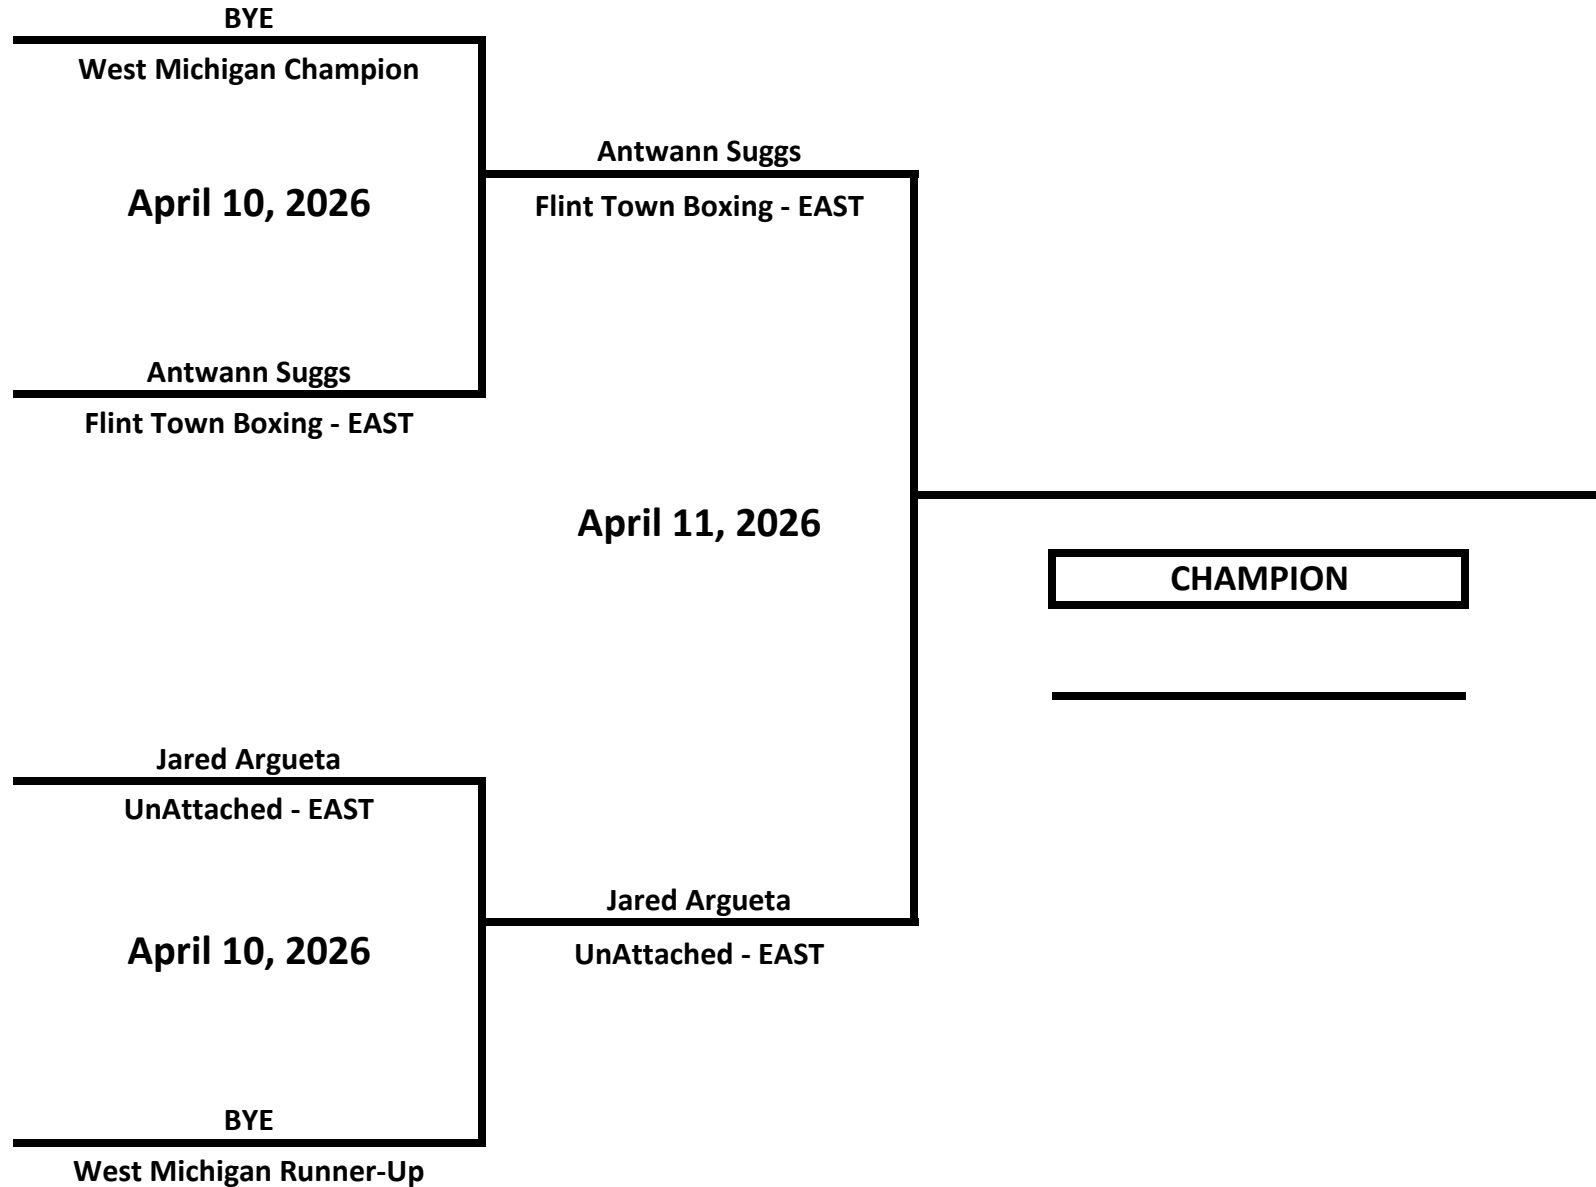

2026 MICHIGAN GOLDEN GLOVES STATE CHAMPIONSHIPS

CLASS: ELITE - NOVICE - MALE

WEIGHT: 121 LBS