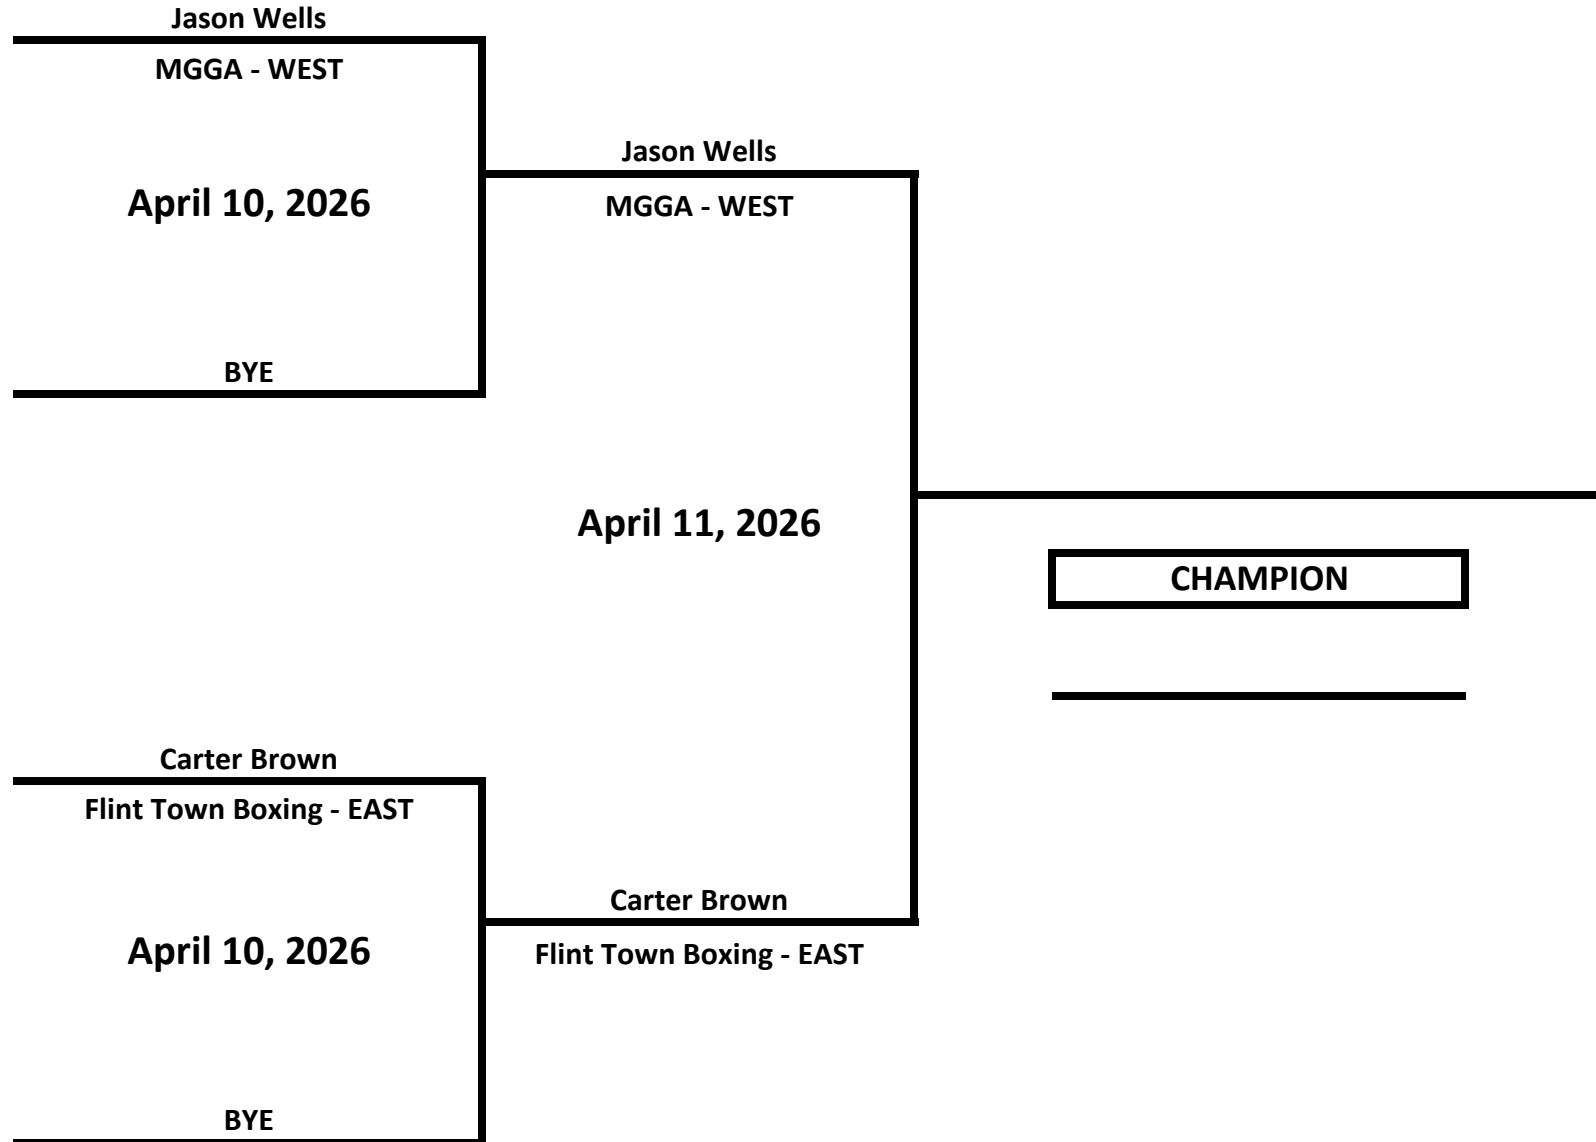

2026 MICHIGAN GOLDEN GLOVES STATE CHAMPIONSHIPS

CLASS: ELITE - OPEN - MALE

WEIGHT: 132 LBS