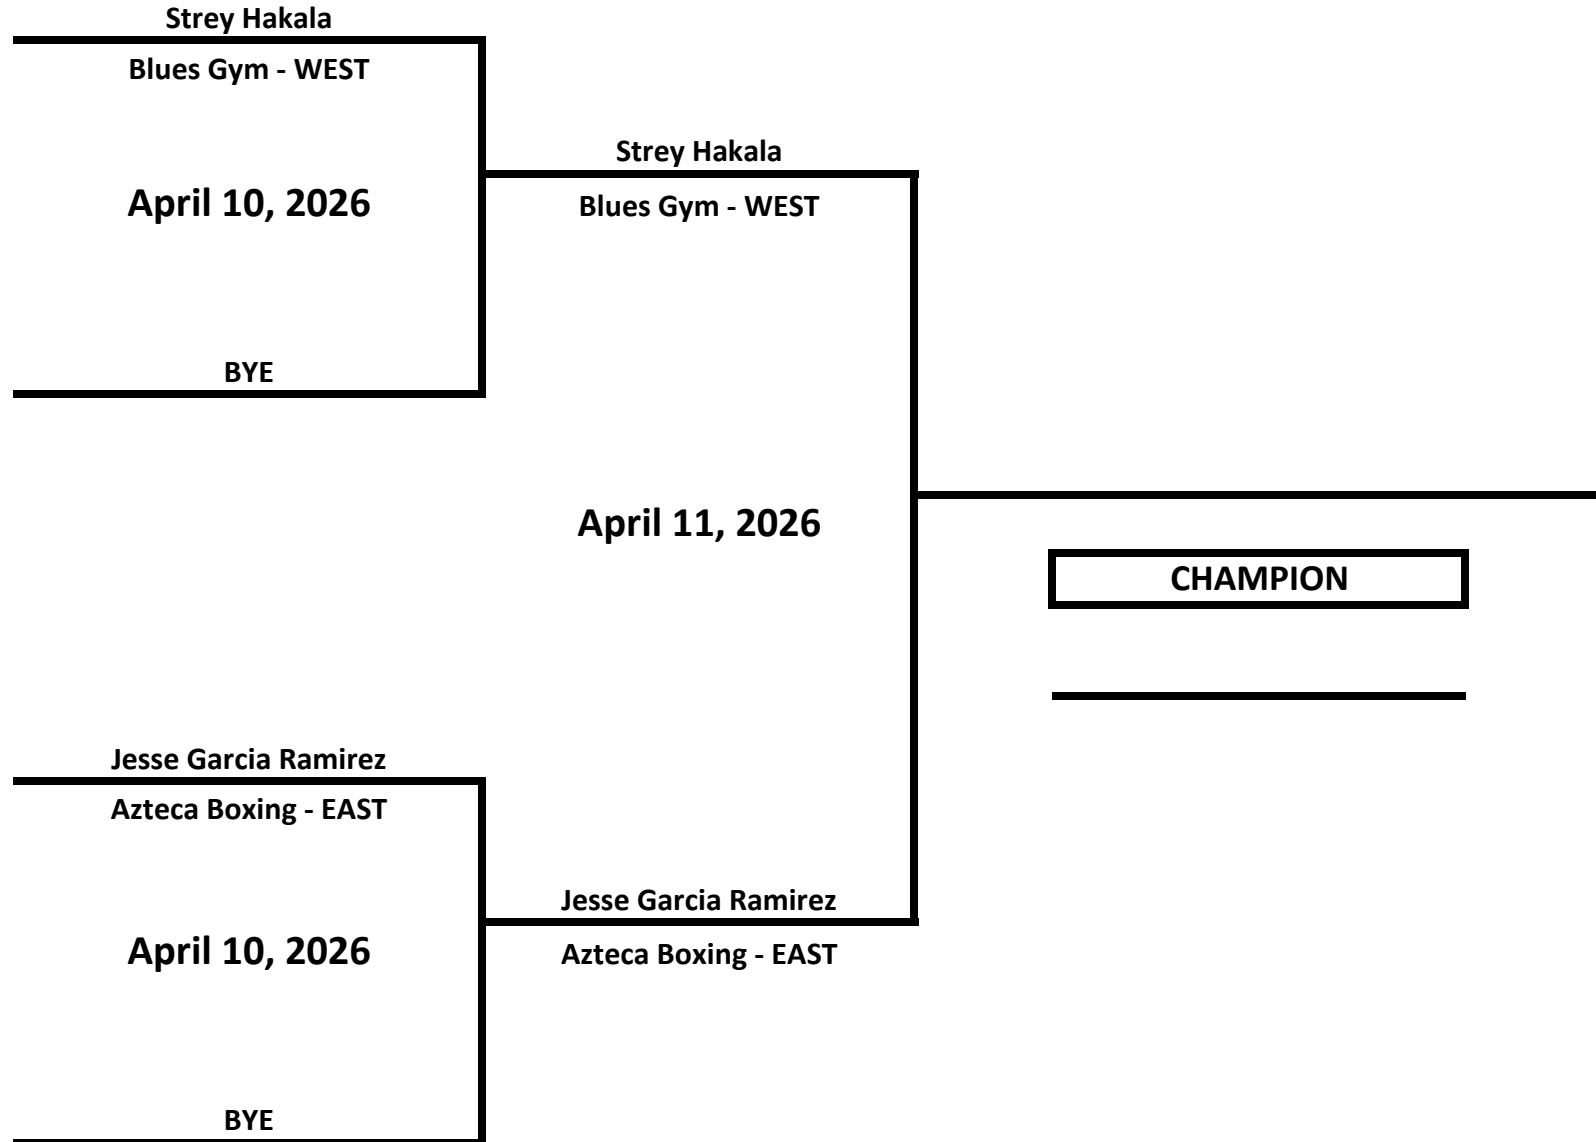

2026 MICHIGAN GOLDEN GLOVES STATE CHAMPIONSHIPS

CLASS: ELITE - NOVICE - MALE

WEIGHT: 165 LBS