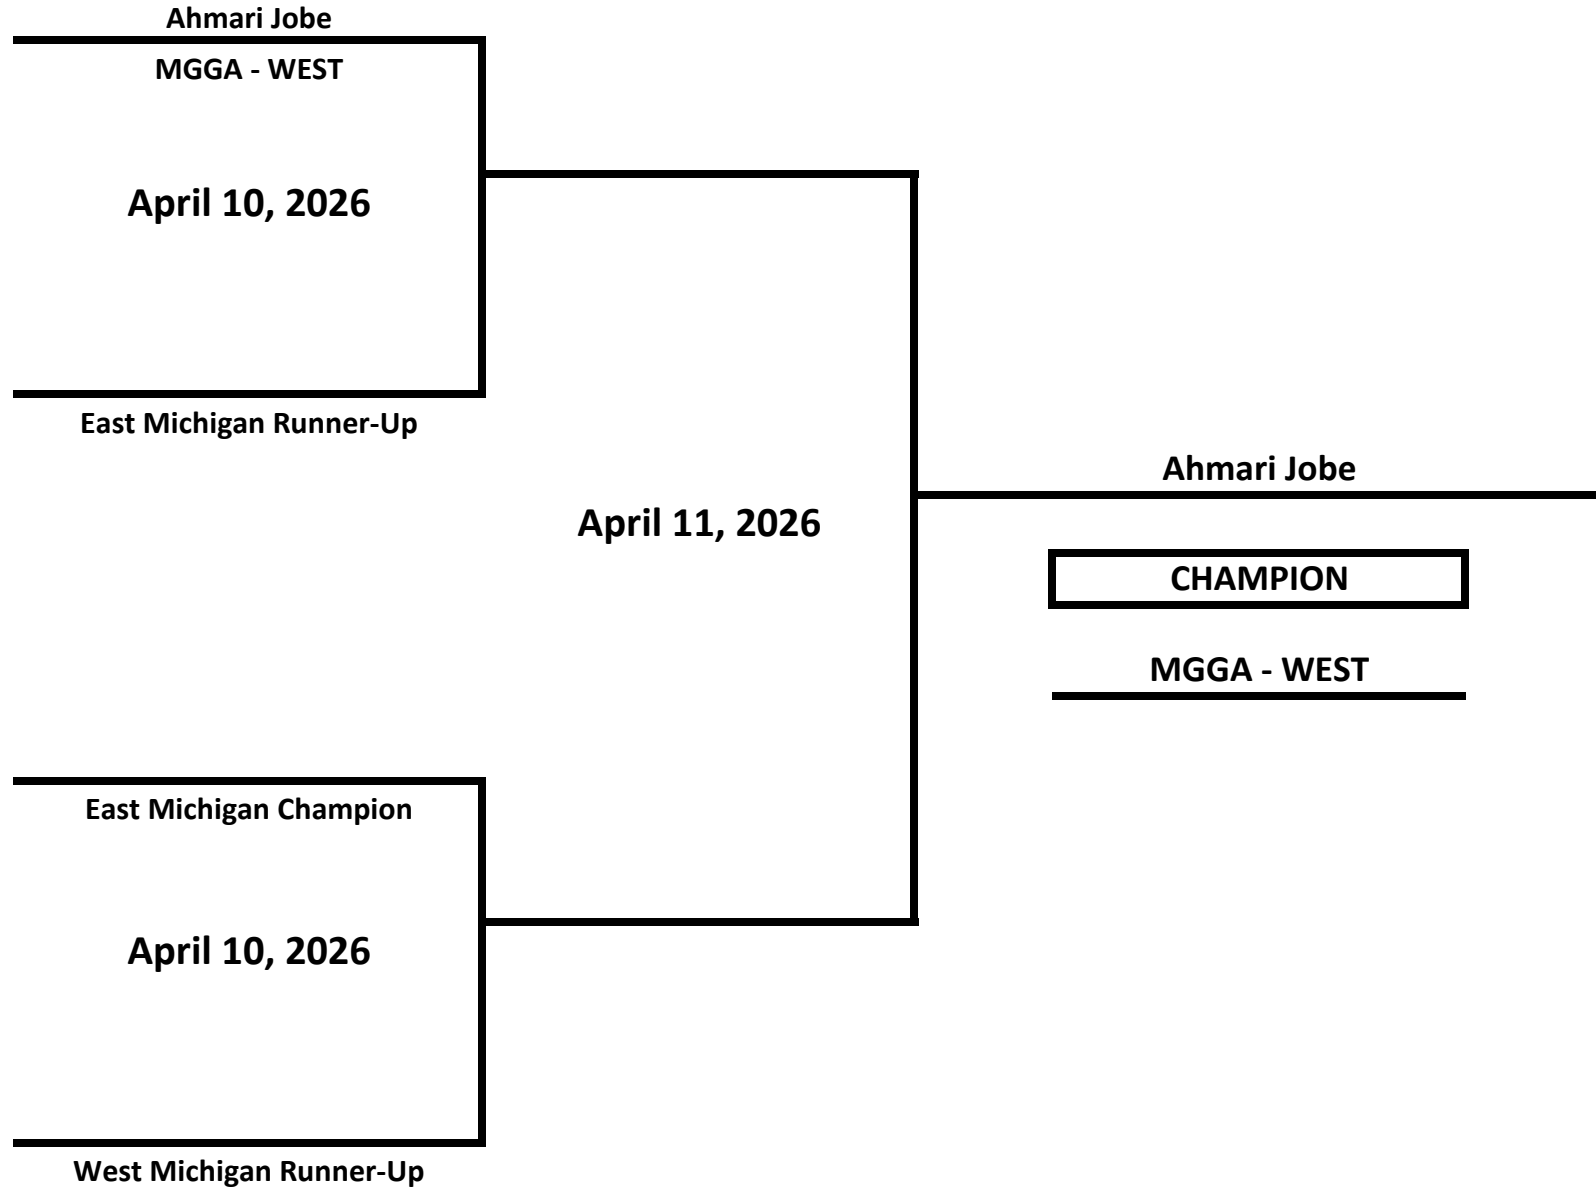

2026 MICHIGAN GOLDEN GLOVES STATE CHAMPIONSHIPS

CLASS: ELITE - NOVICE - MALE

WEIGHT: 198 LBS