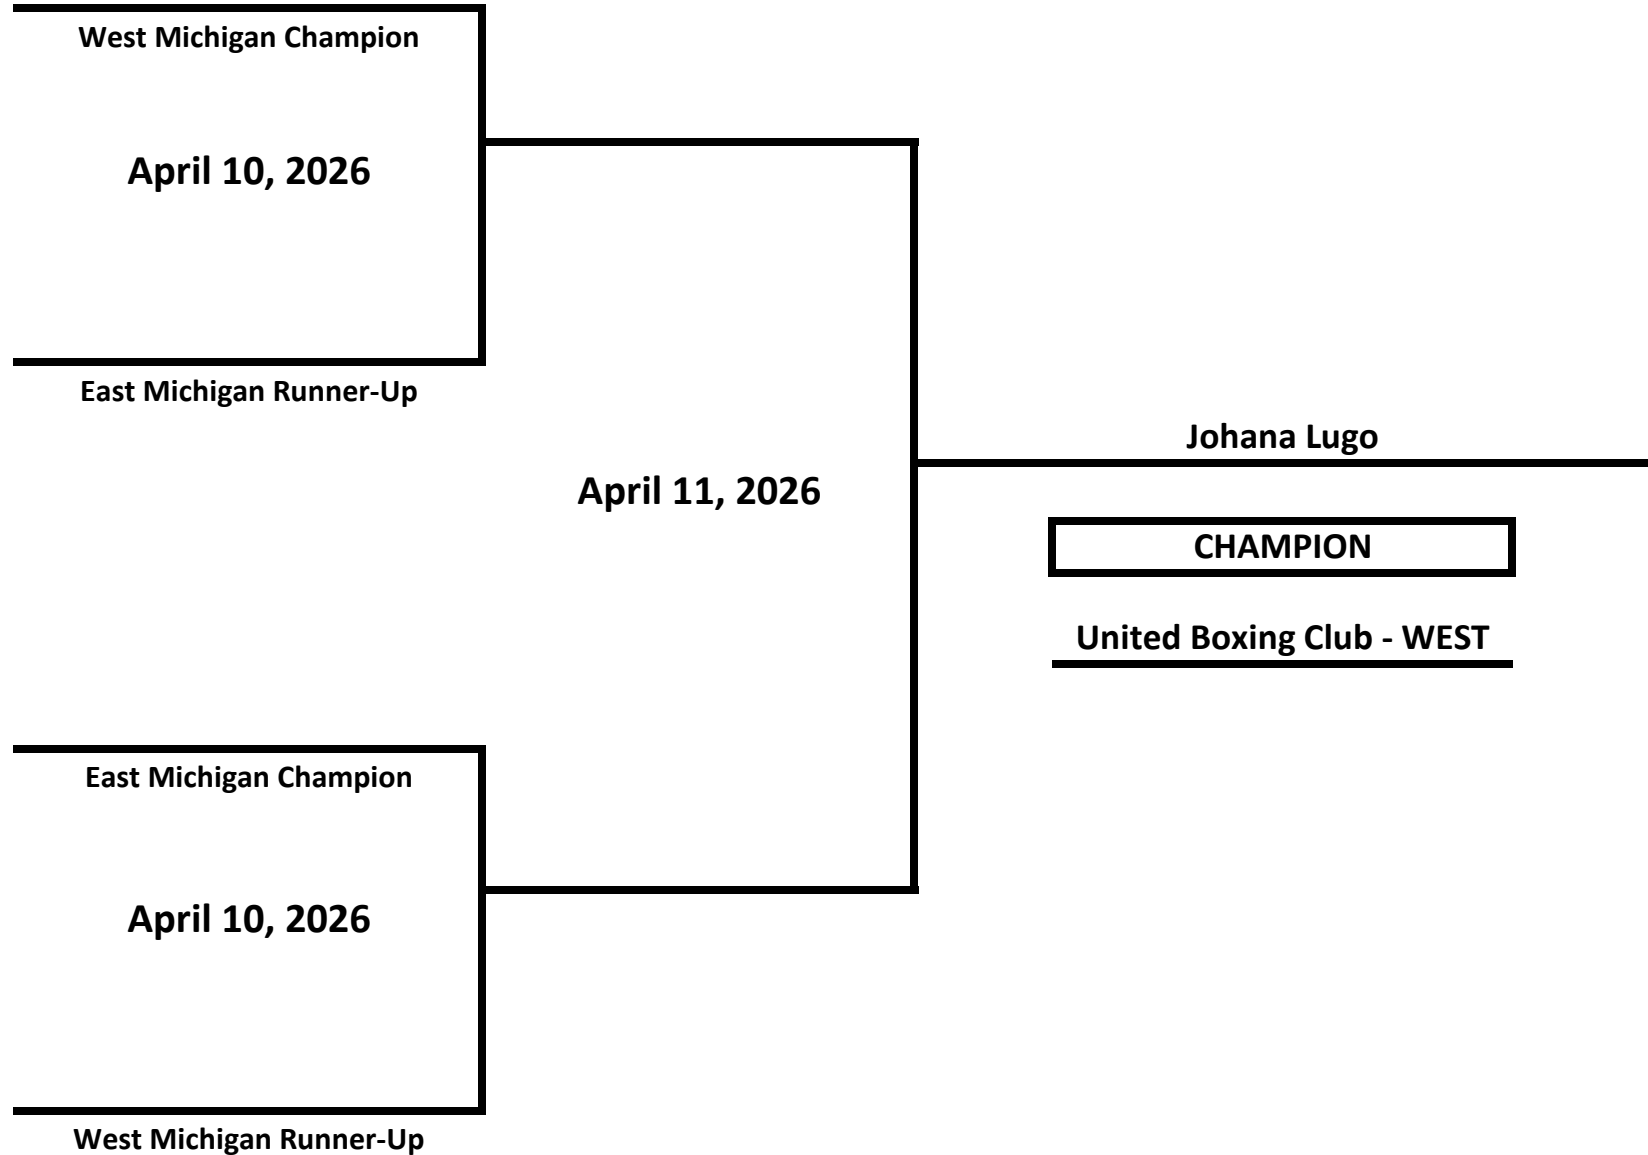

2026 MICHIGAN GOLDEN GLOVES STATE CHAMPIONSHIPS

CLASS: ELITE - NOVICE - FEMALE

WEIGHT: 143 LBS