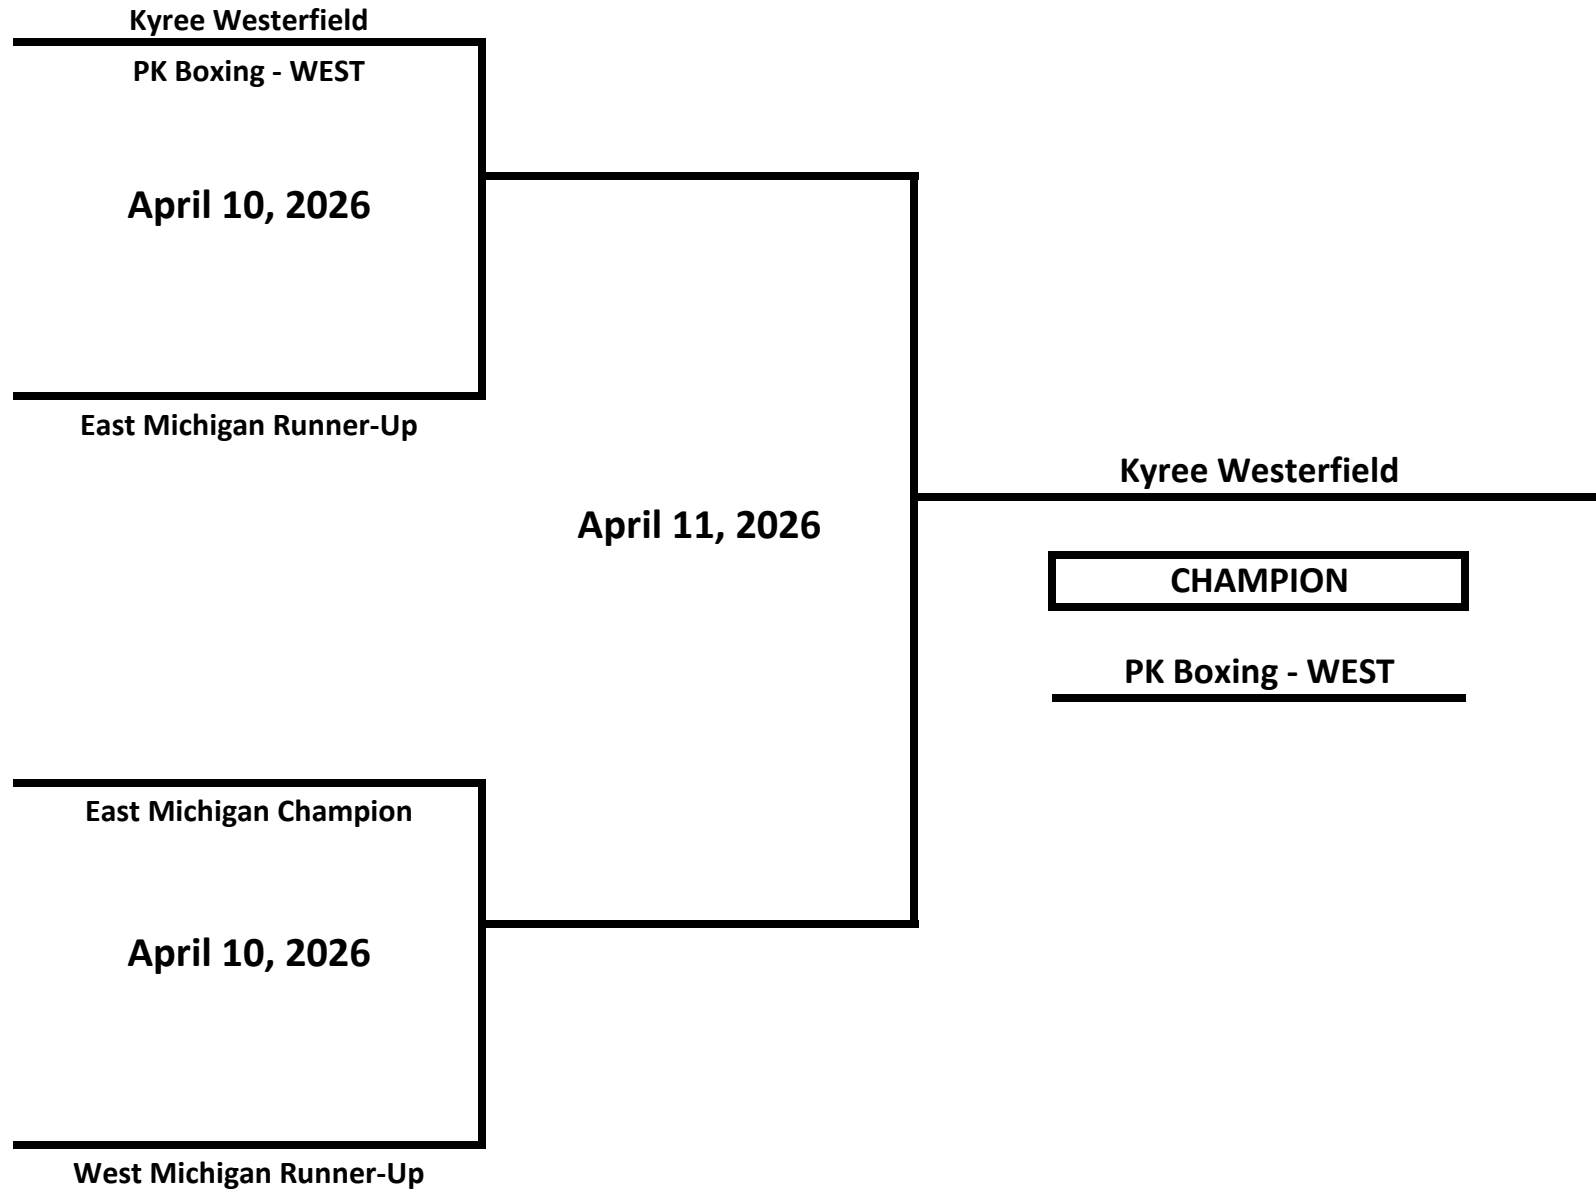

2026 MICHIGAN GOLDEN GLOVES STATE CHAMPIONSHIPS

CLASS: ELITE - OPEN - MALE

WEIGHT: 110 LBS