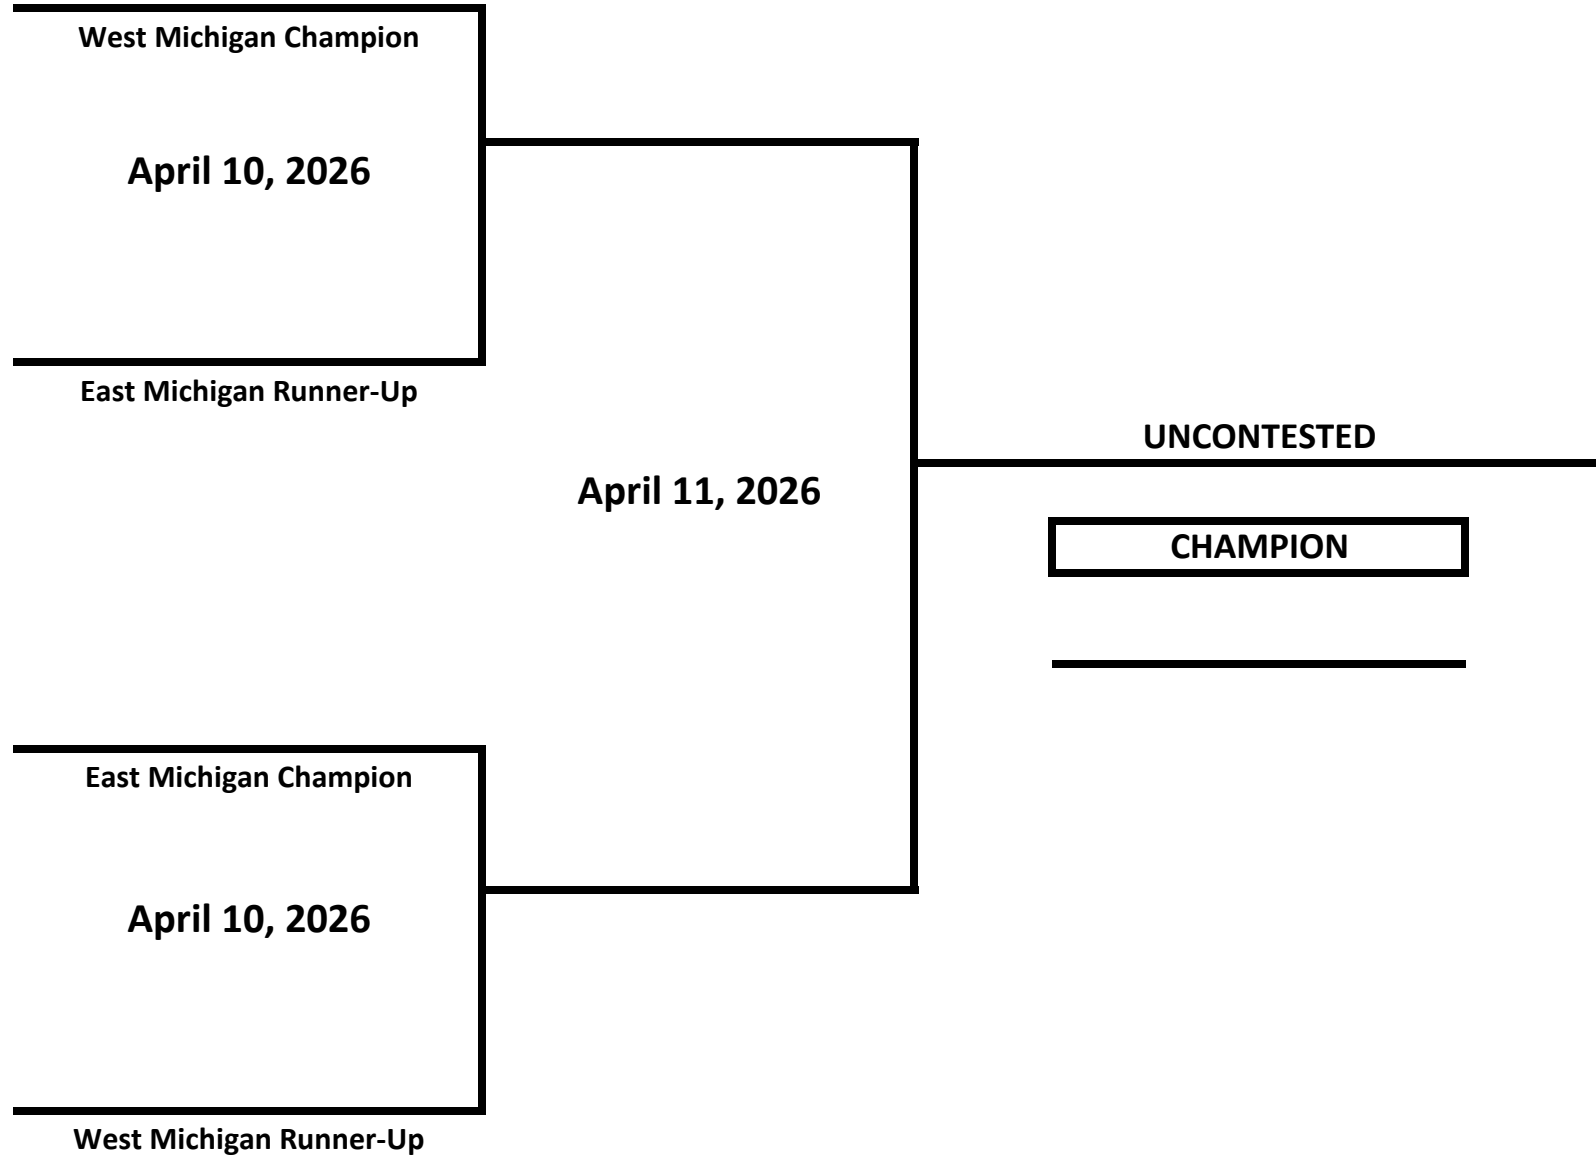

2026 MICHIGAN GOLDEN GLOVES STATE CHAMPIONSHIPS

CLASS: ELITE - OPEN - FEMALE

WEIGHT: 119 LBS