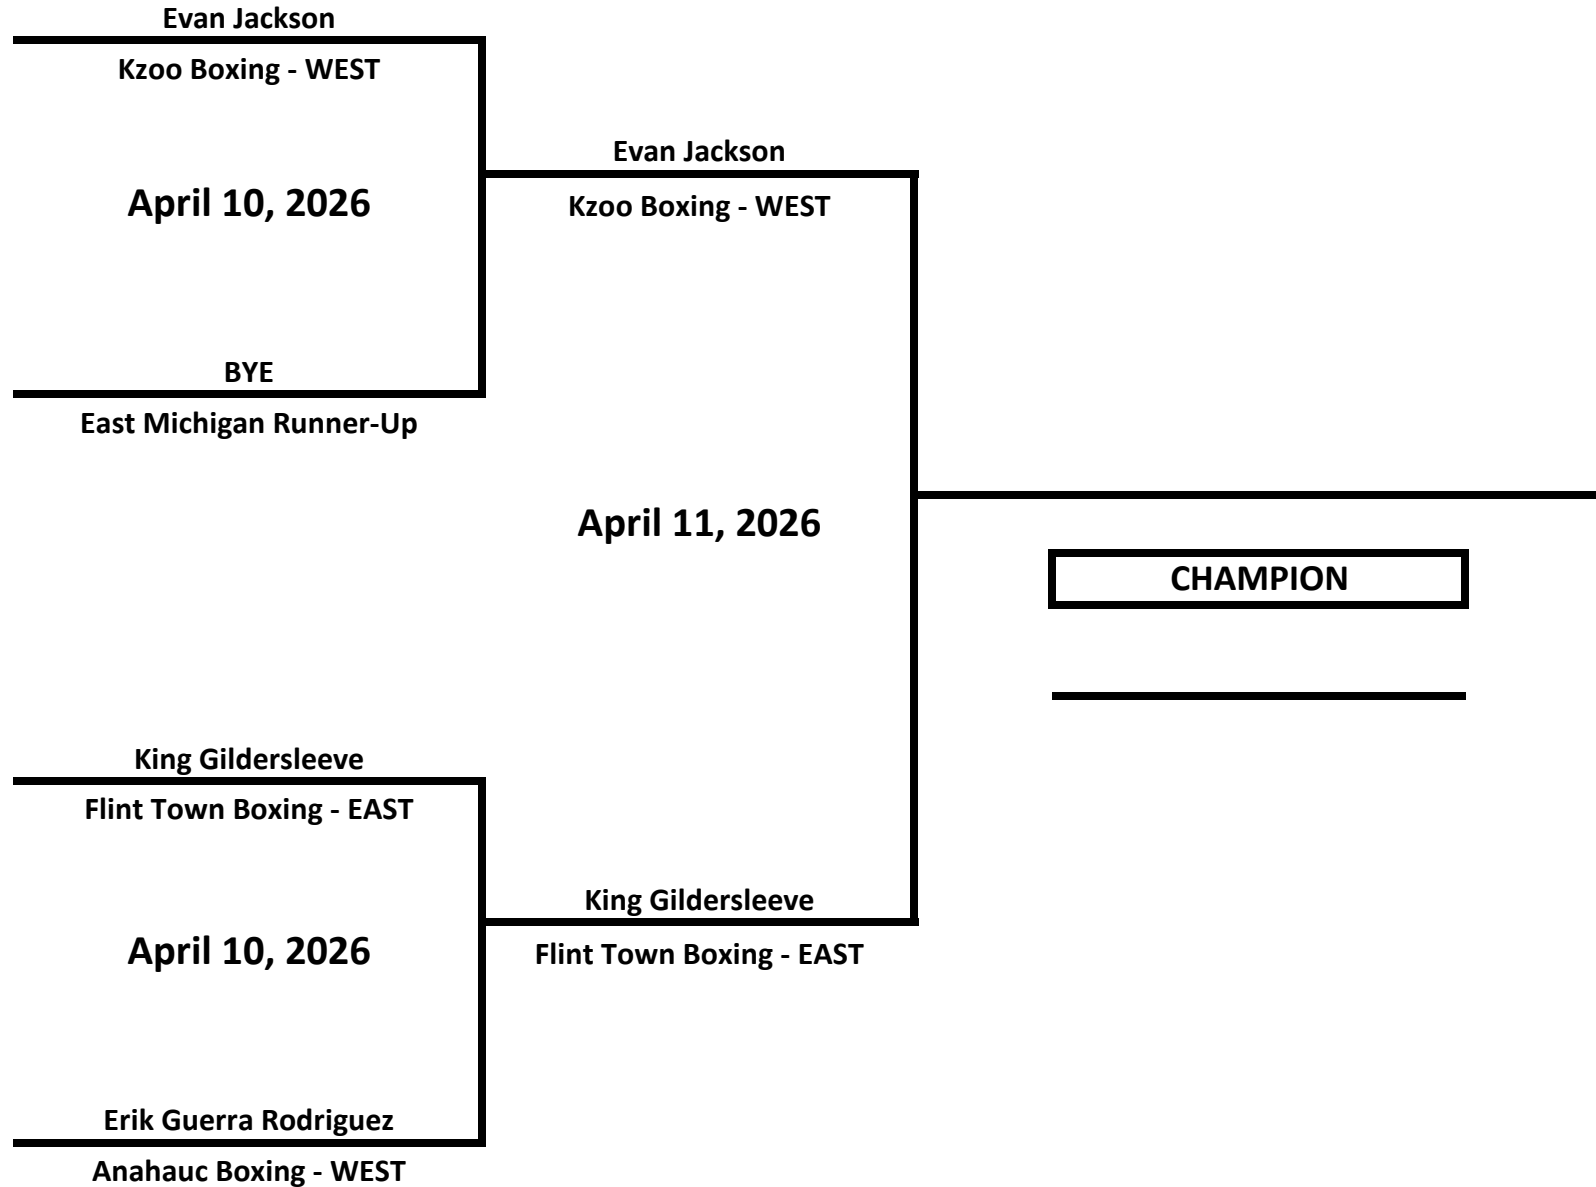

2026 MICHIGAN GOLDEN GLOVES STATE CHAMPIONSHIPS

CLASS: ELITE - OPEN - MALE

WEIGHT: 154 LBS