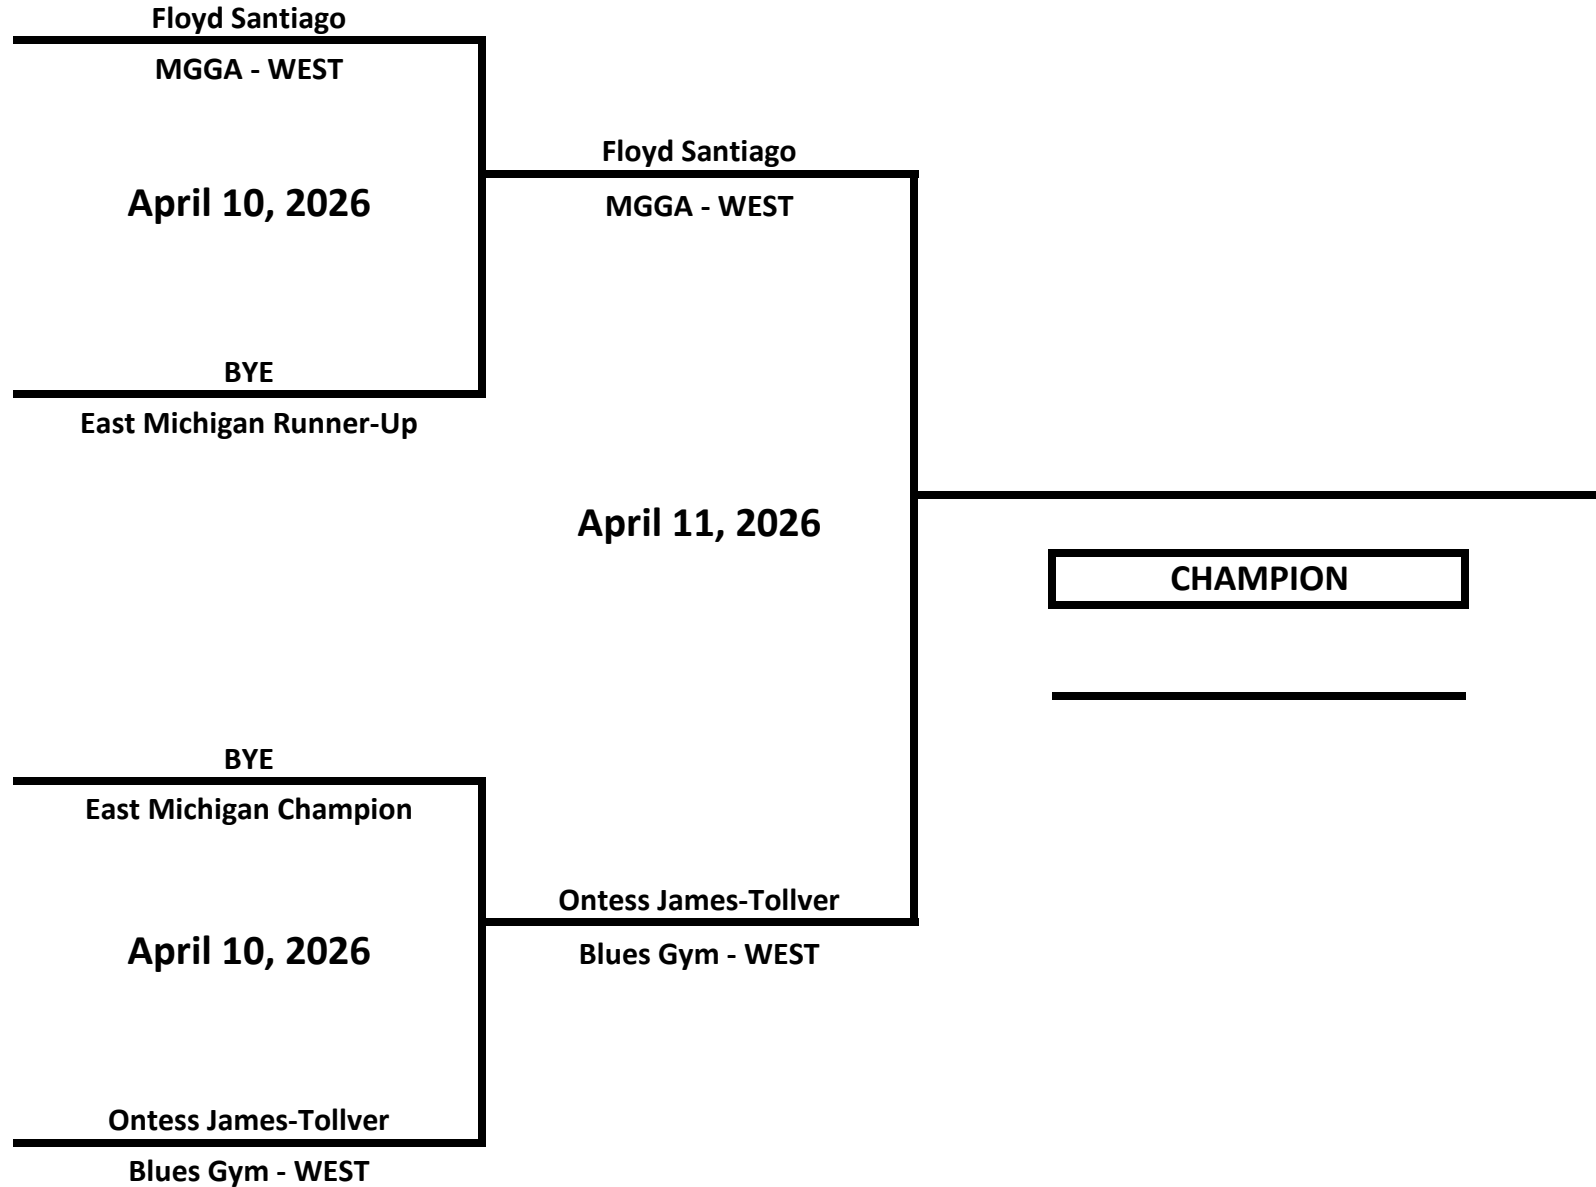

2026 MICHIGAN GOLDEN GLOVES STATE CHAMPIONSHIPS

CLASS: ELITE - OPEN - MALE

WEIGHT: 176 LBS