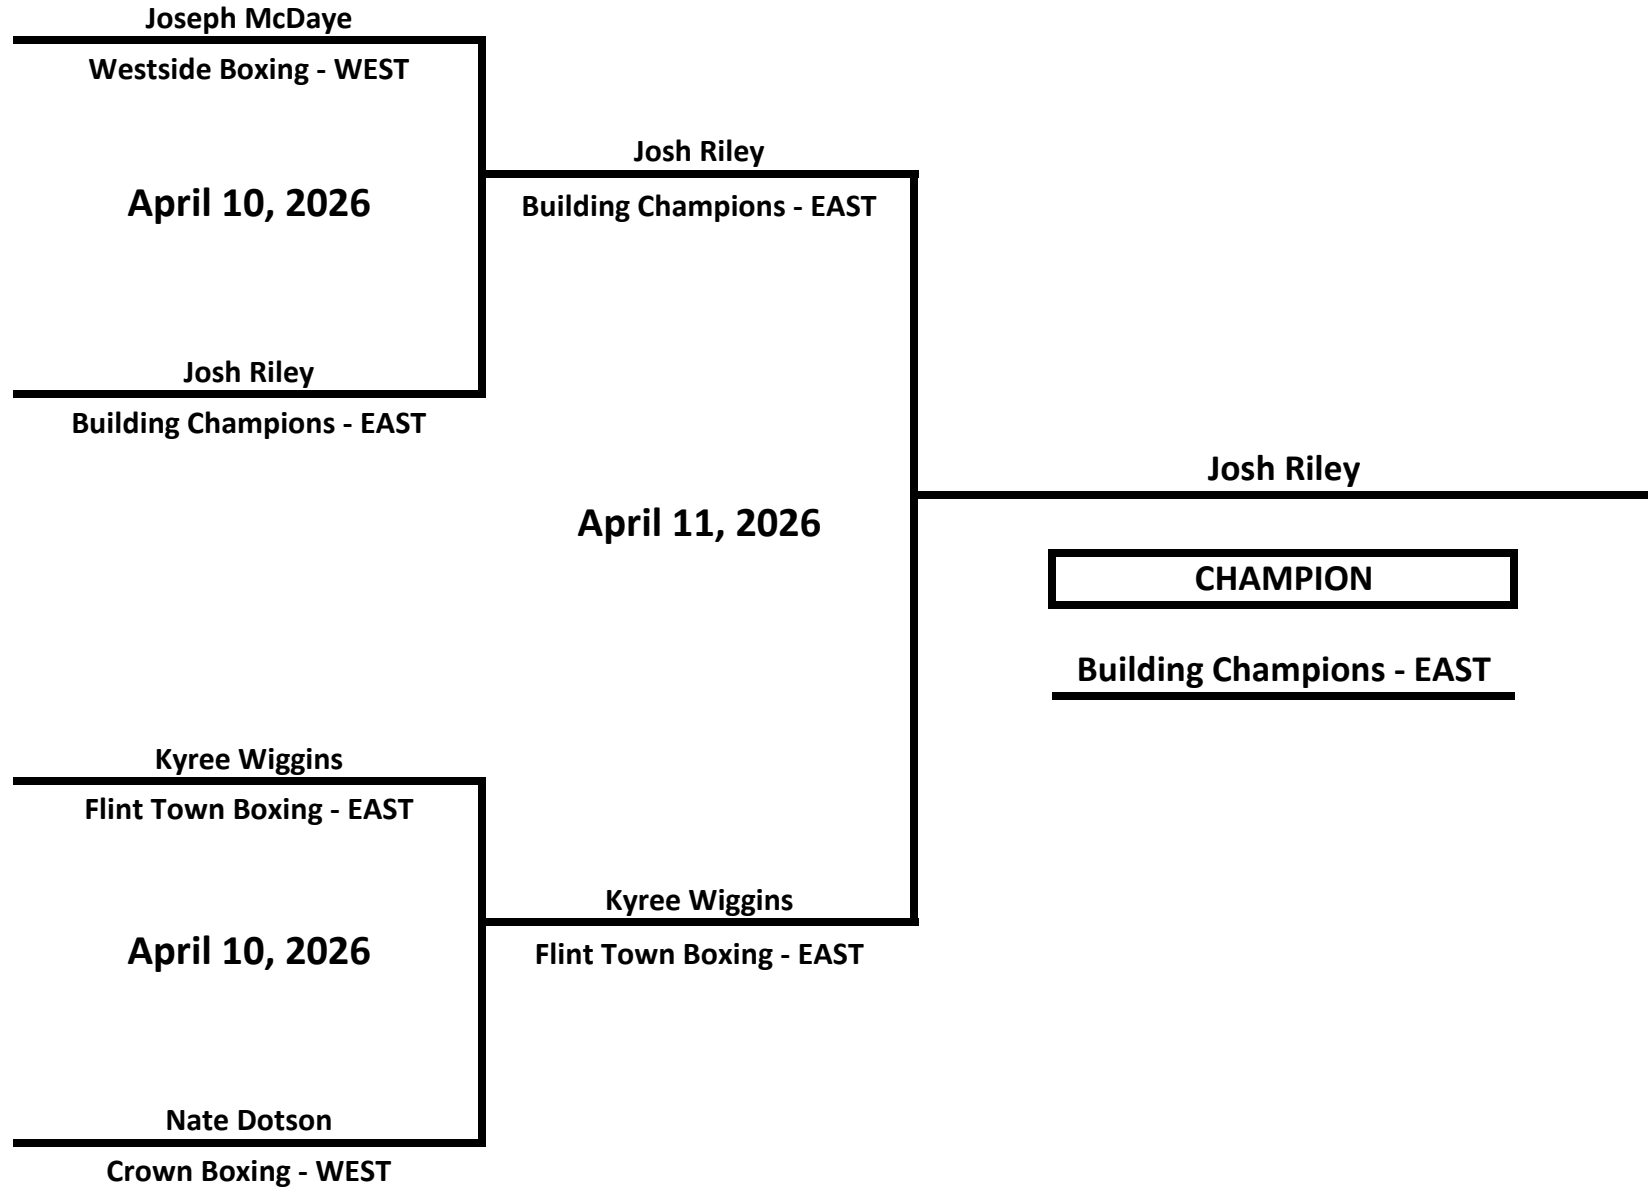

2026 MICHIGAN GOLDEN GLOVES STATE CHAMPIONSHIPS

CLASS: ELITE - OPEN - MALE

WEIGHT: 165 LBS