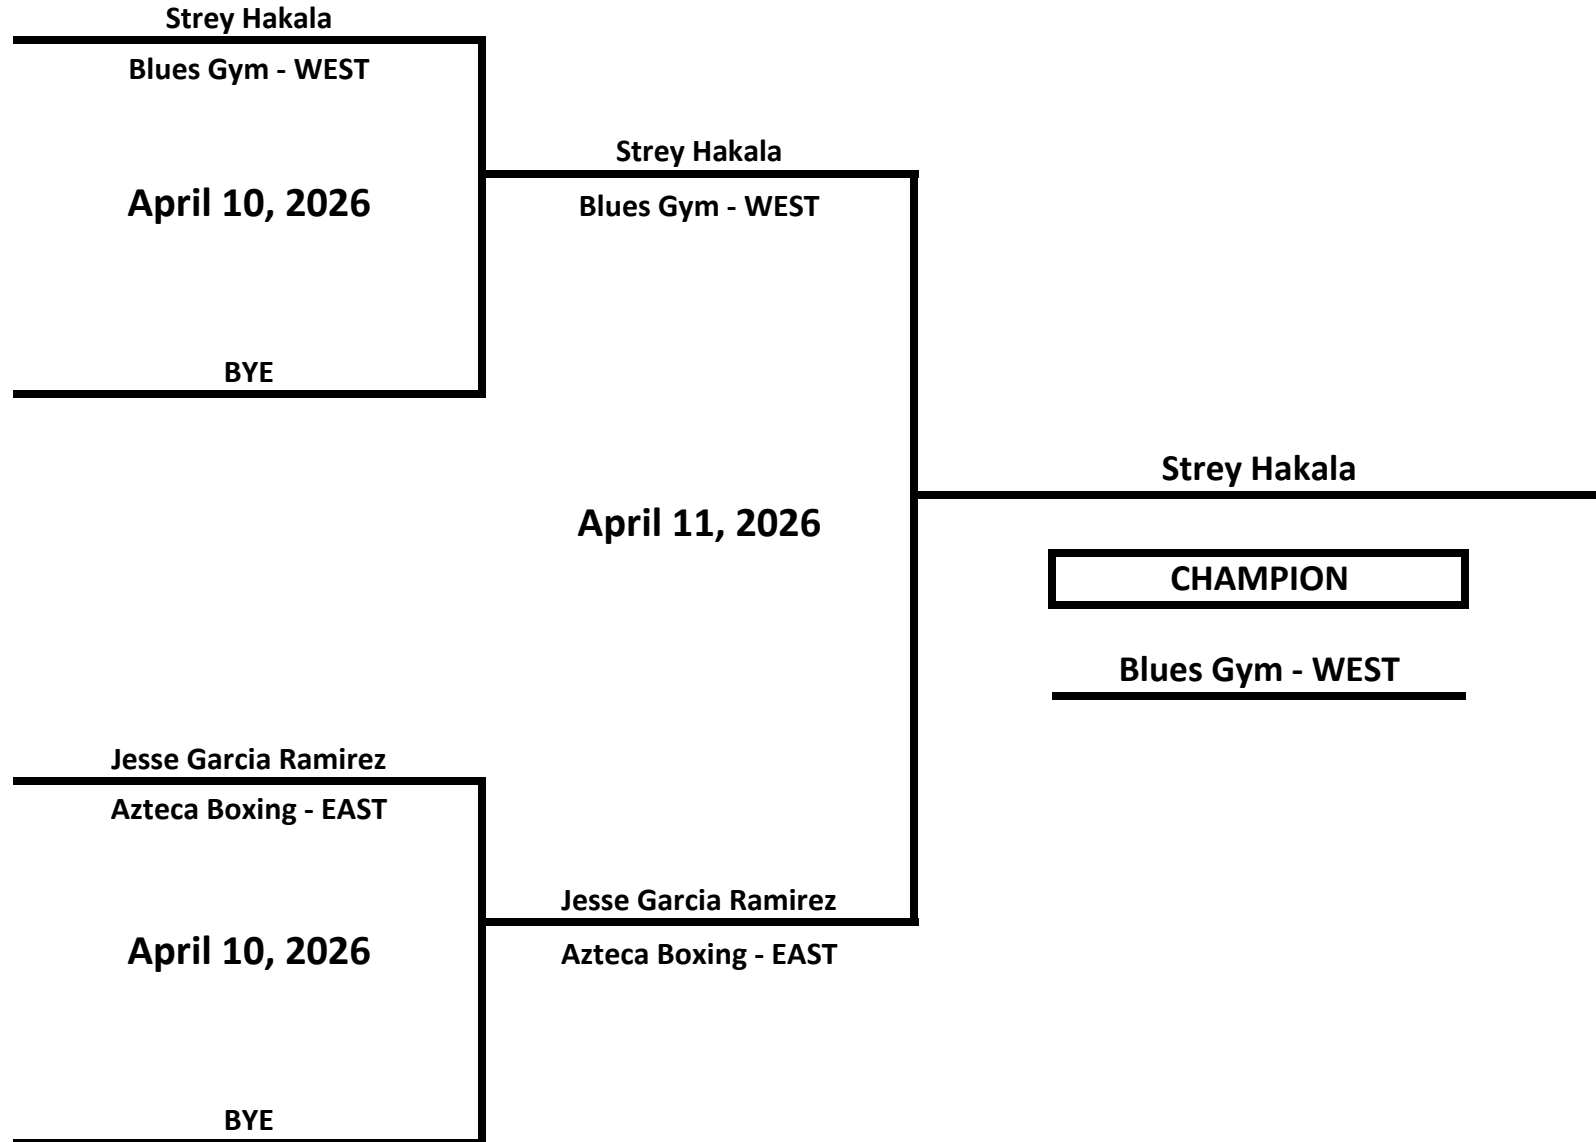

2026 MICHIGAN GOLDEN GLOVES STATE CHAMPIONSHIPS

CLASS: ELITE - NOVICE - MALE

WEIGHT: 165 LBS