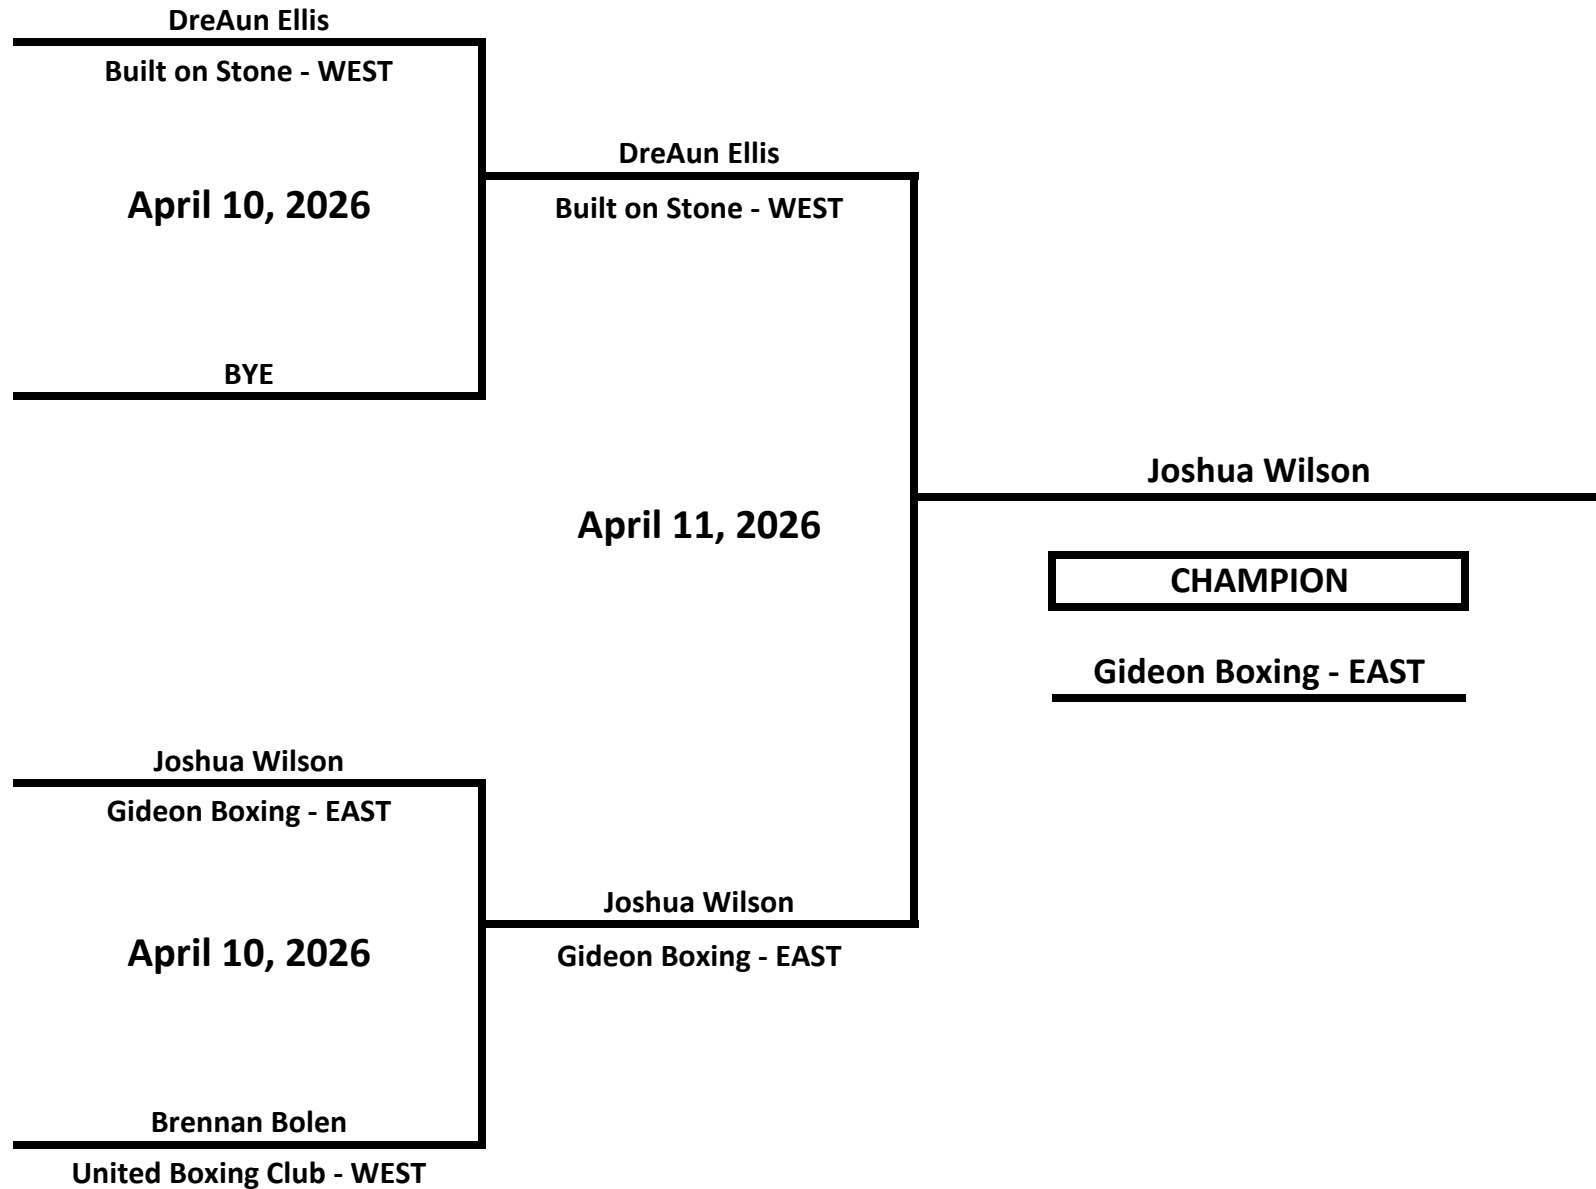

2026 MICHIGAN GOLDEN GLOVES STATE CHAMPIONSHIPS

CLASS: ELITE - NOVICE - MALE

WEIGHT: 143 LBS