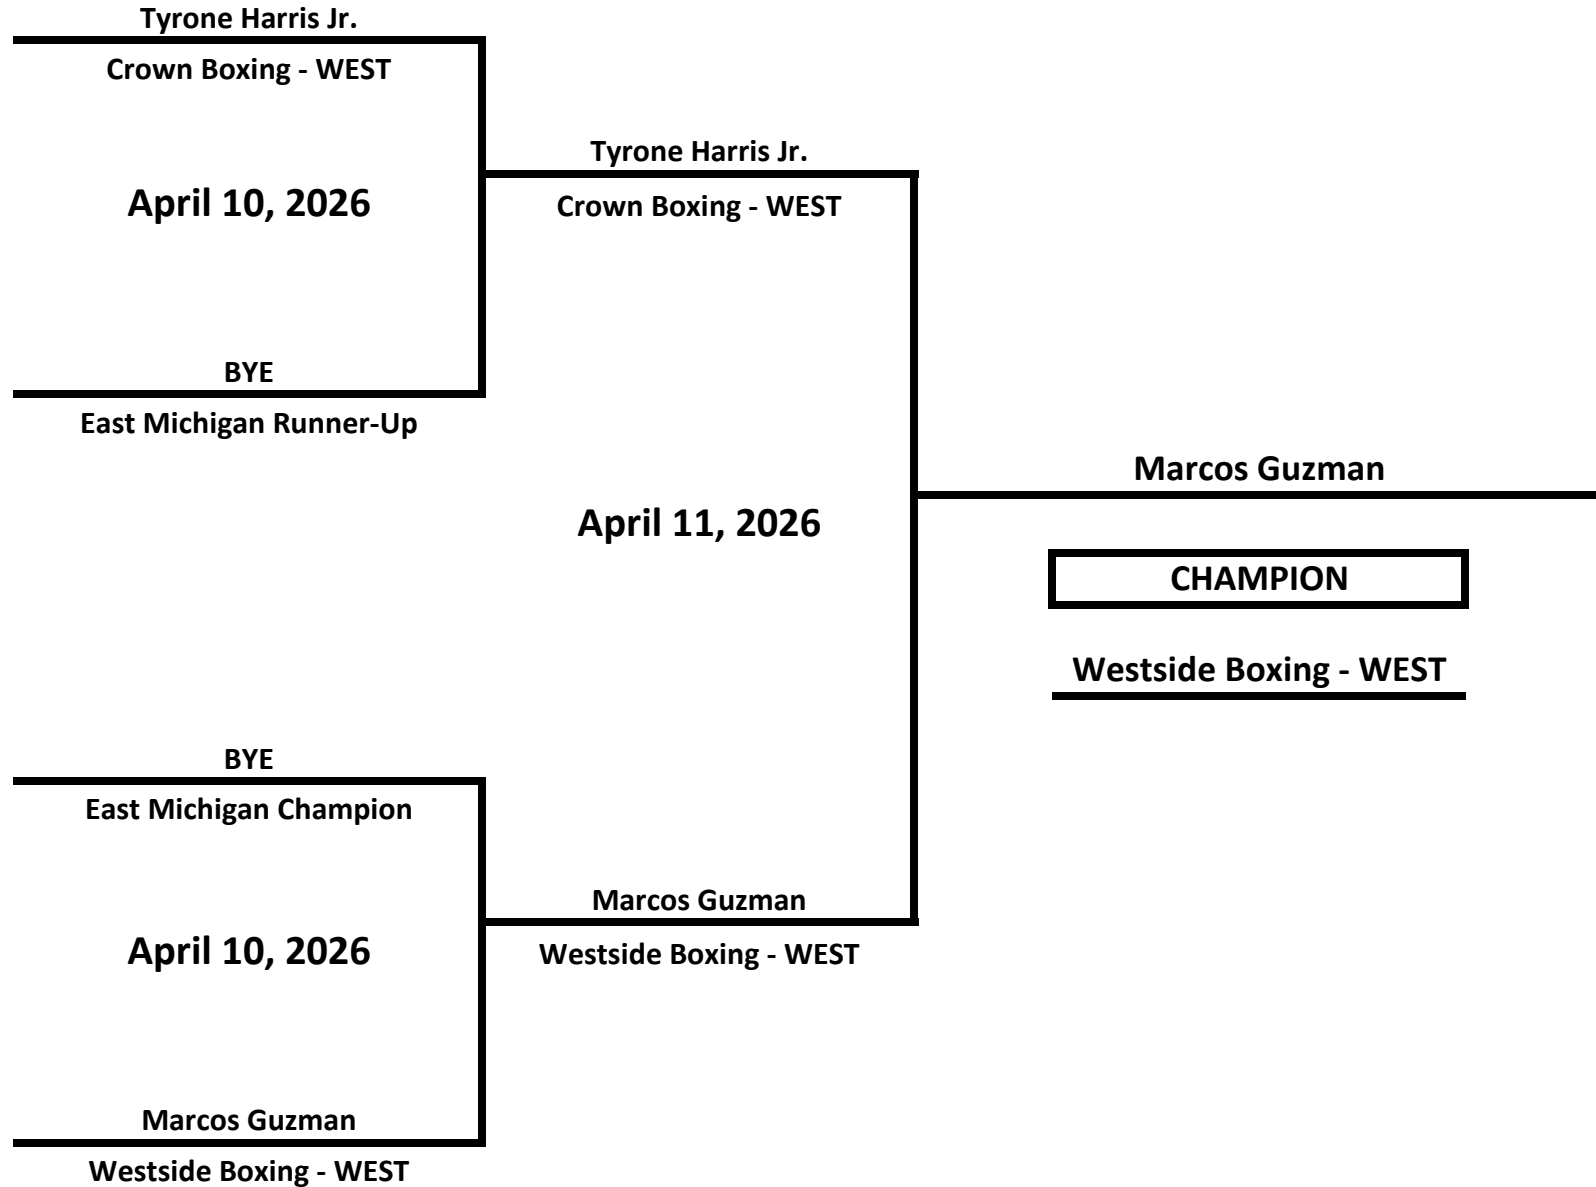

# 2026 MICHIGAN GOLDEN GLOVES STATE CHAMPIONSHIPS

**CLASS: ELITE - NOVICE - MALE**

**WEIGHT: 110 LBS**