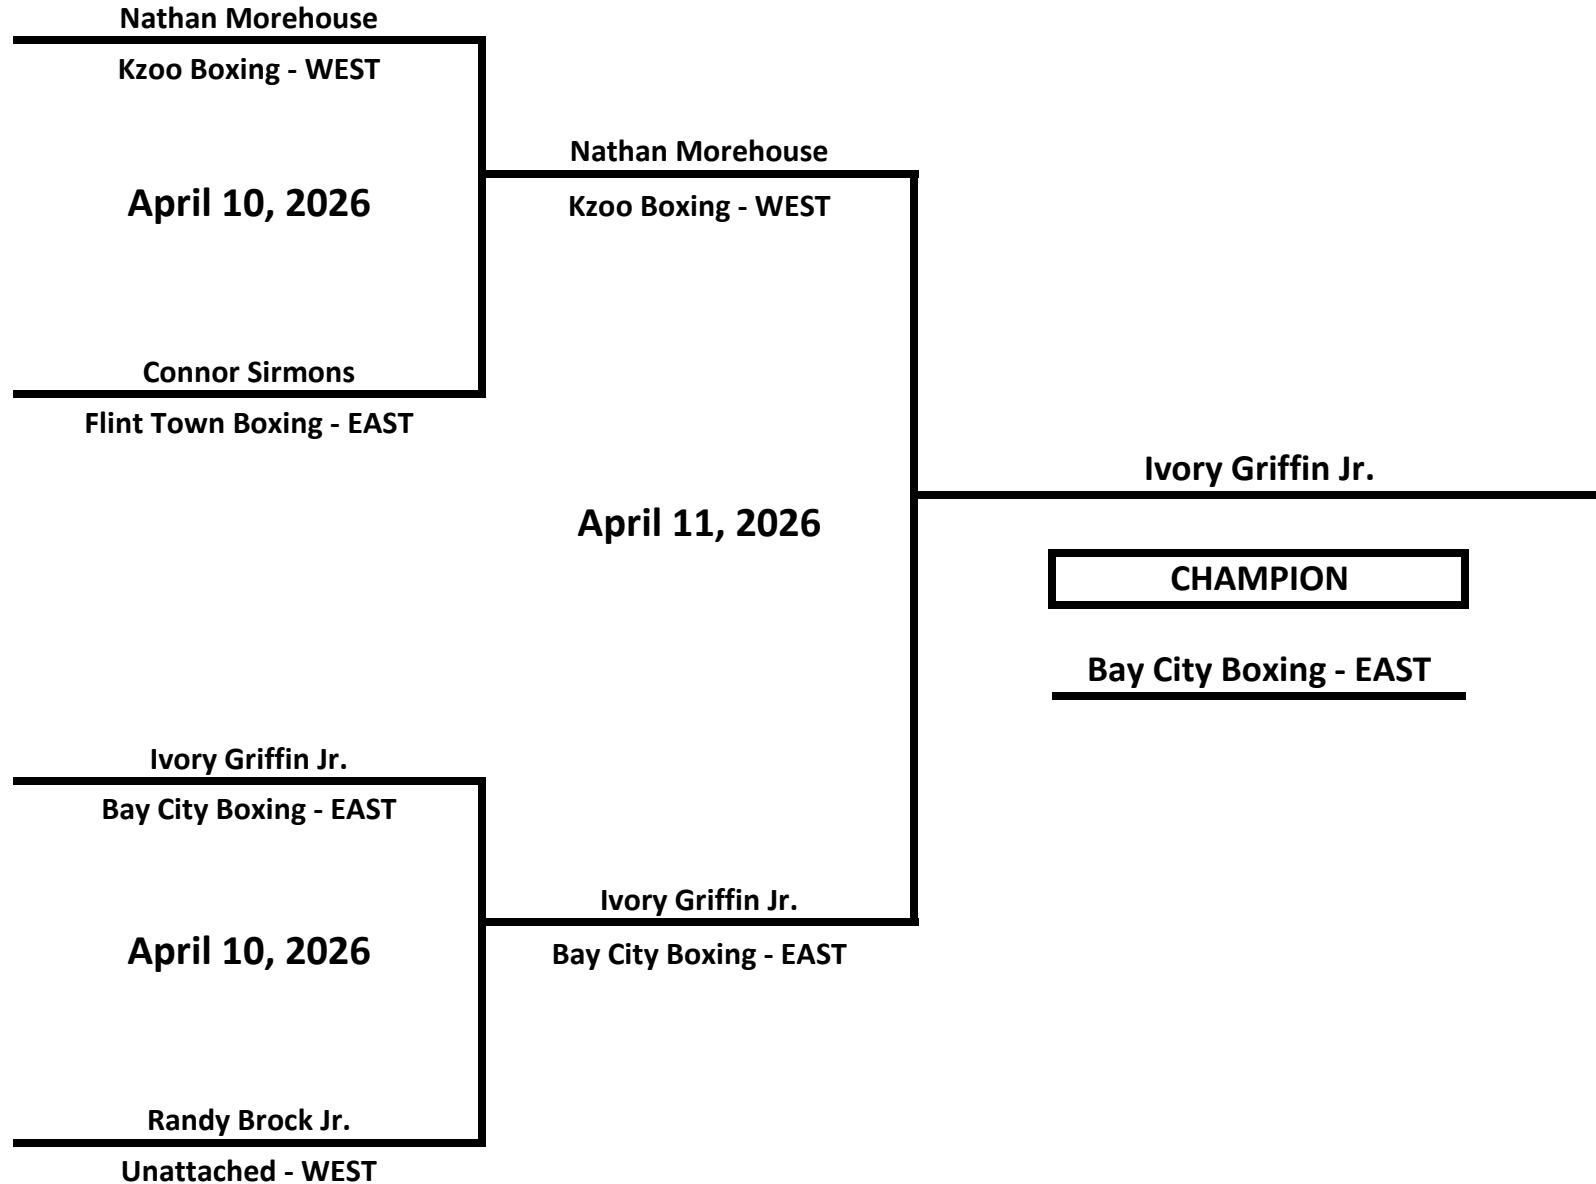

2026 MICHIGAN GOLDEN GLOVES STATE CHAMPIONSHIPS

CLASS: ELITE - NOVICE - MALE

WEIGHT: 198+ LBS