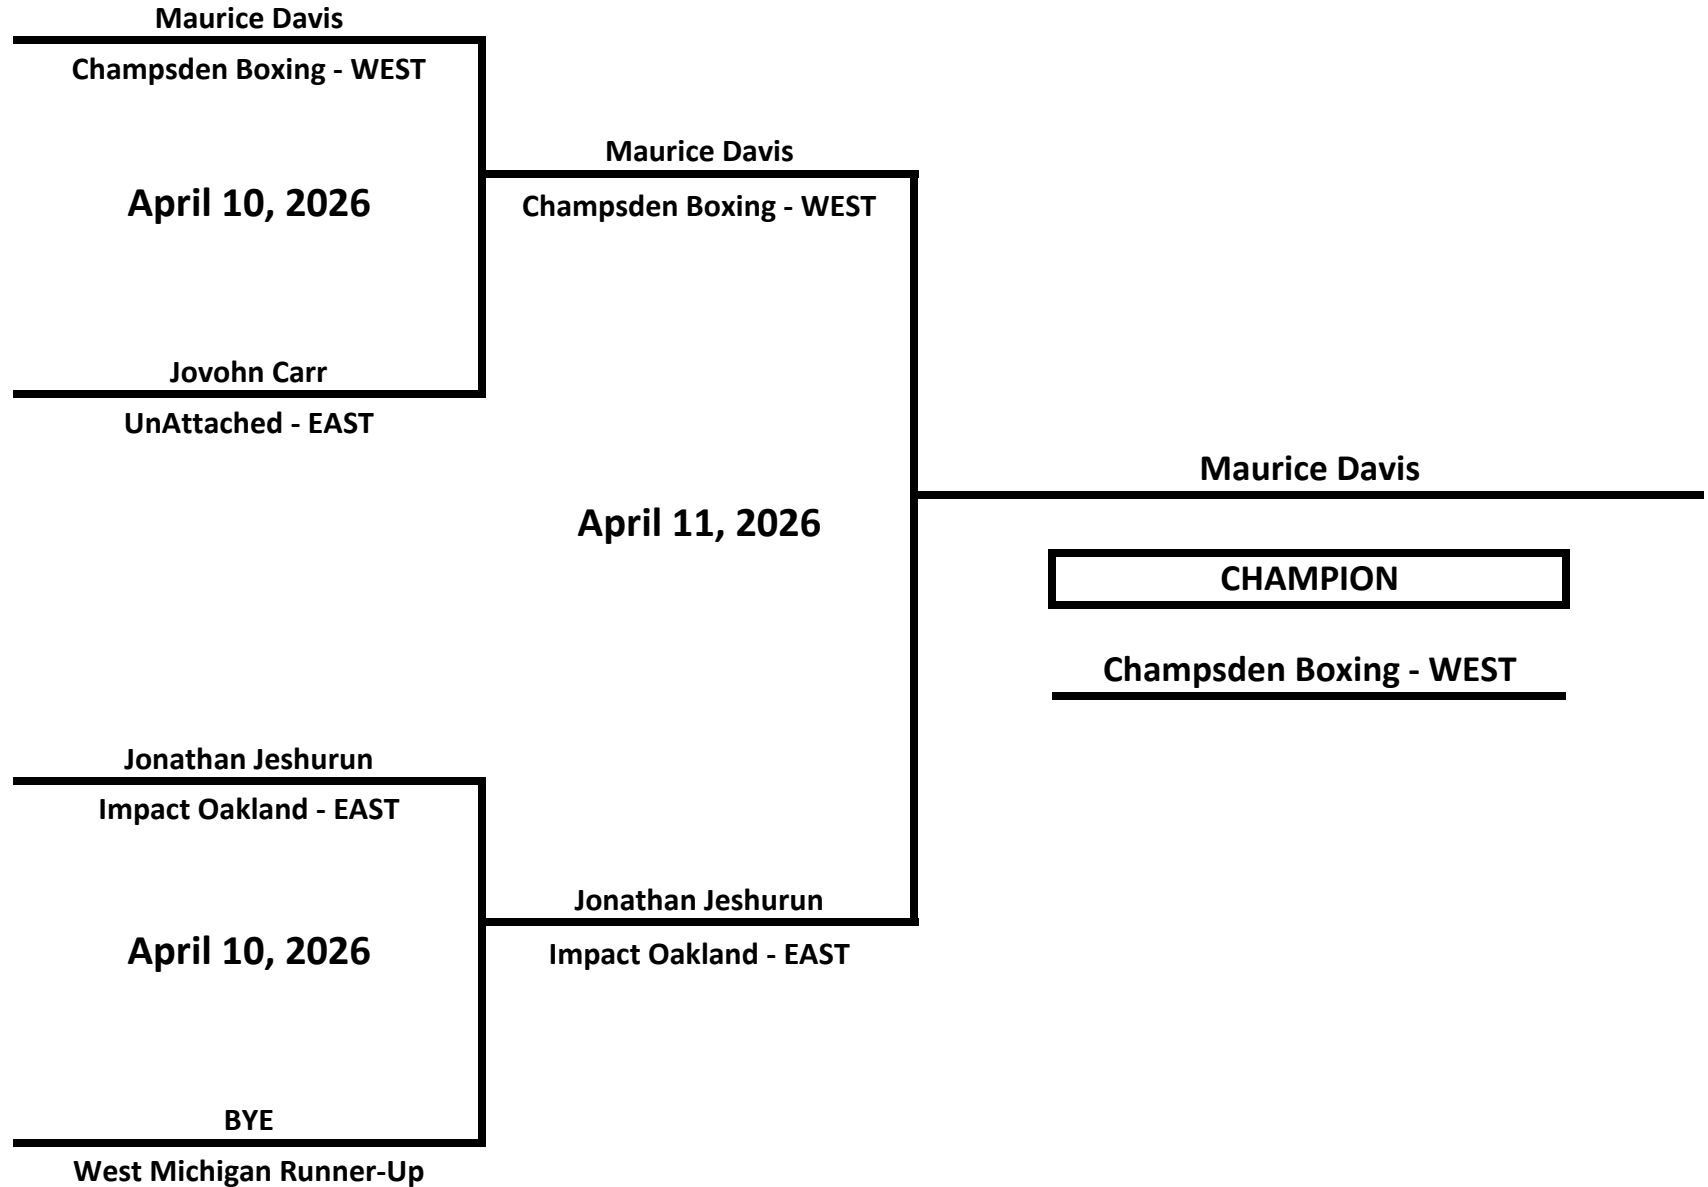

2026 MICHIGAN GOLDEN GLOVES STATE CHAMPIONSHIPS

CLASS: ELITE - OPEN - MALE

WEIGHT: 198+ LBS