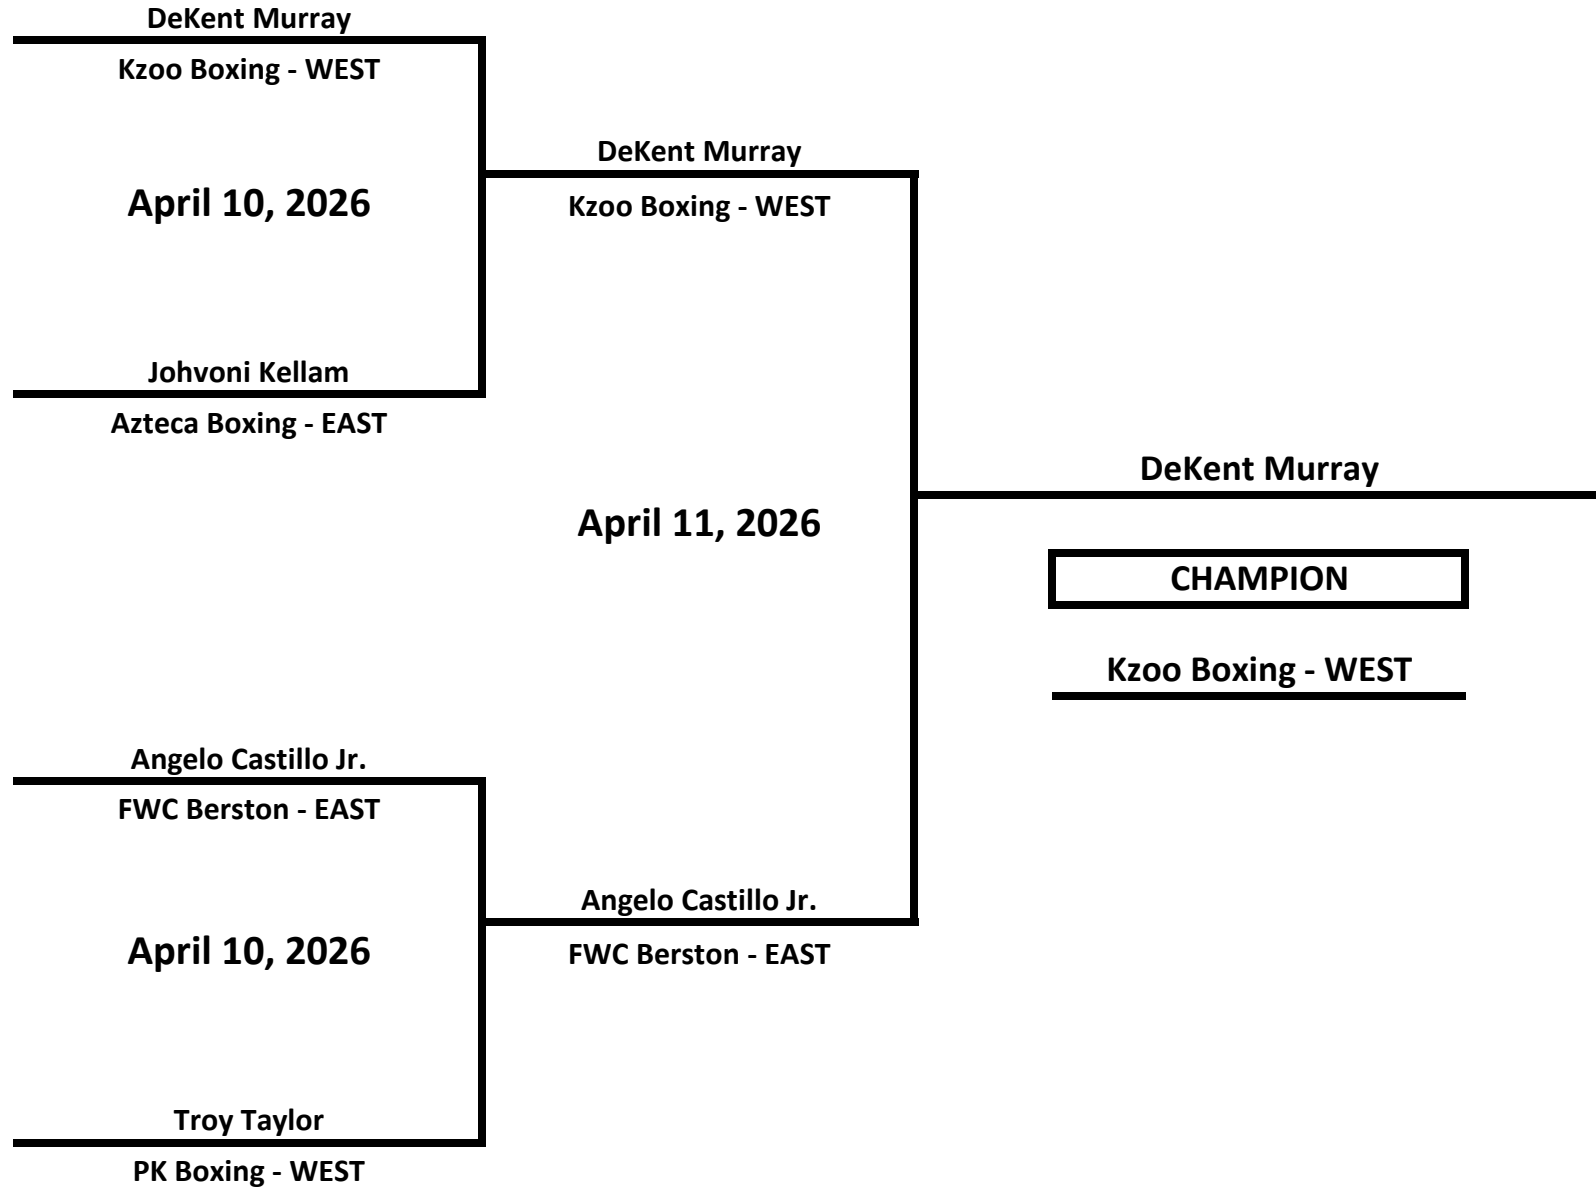

2026 MICHIGAN GOLDEN GLOVES STATE CHAMPIONSHIPS

CLASS: ELITE - NOVICE - MALE

WEIGHT: 154 LBS