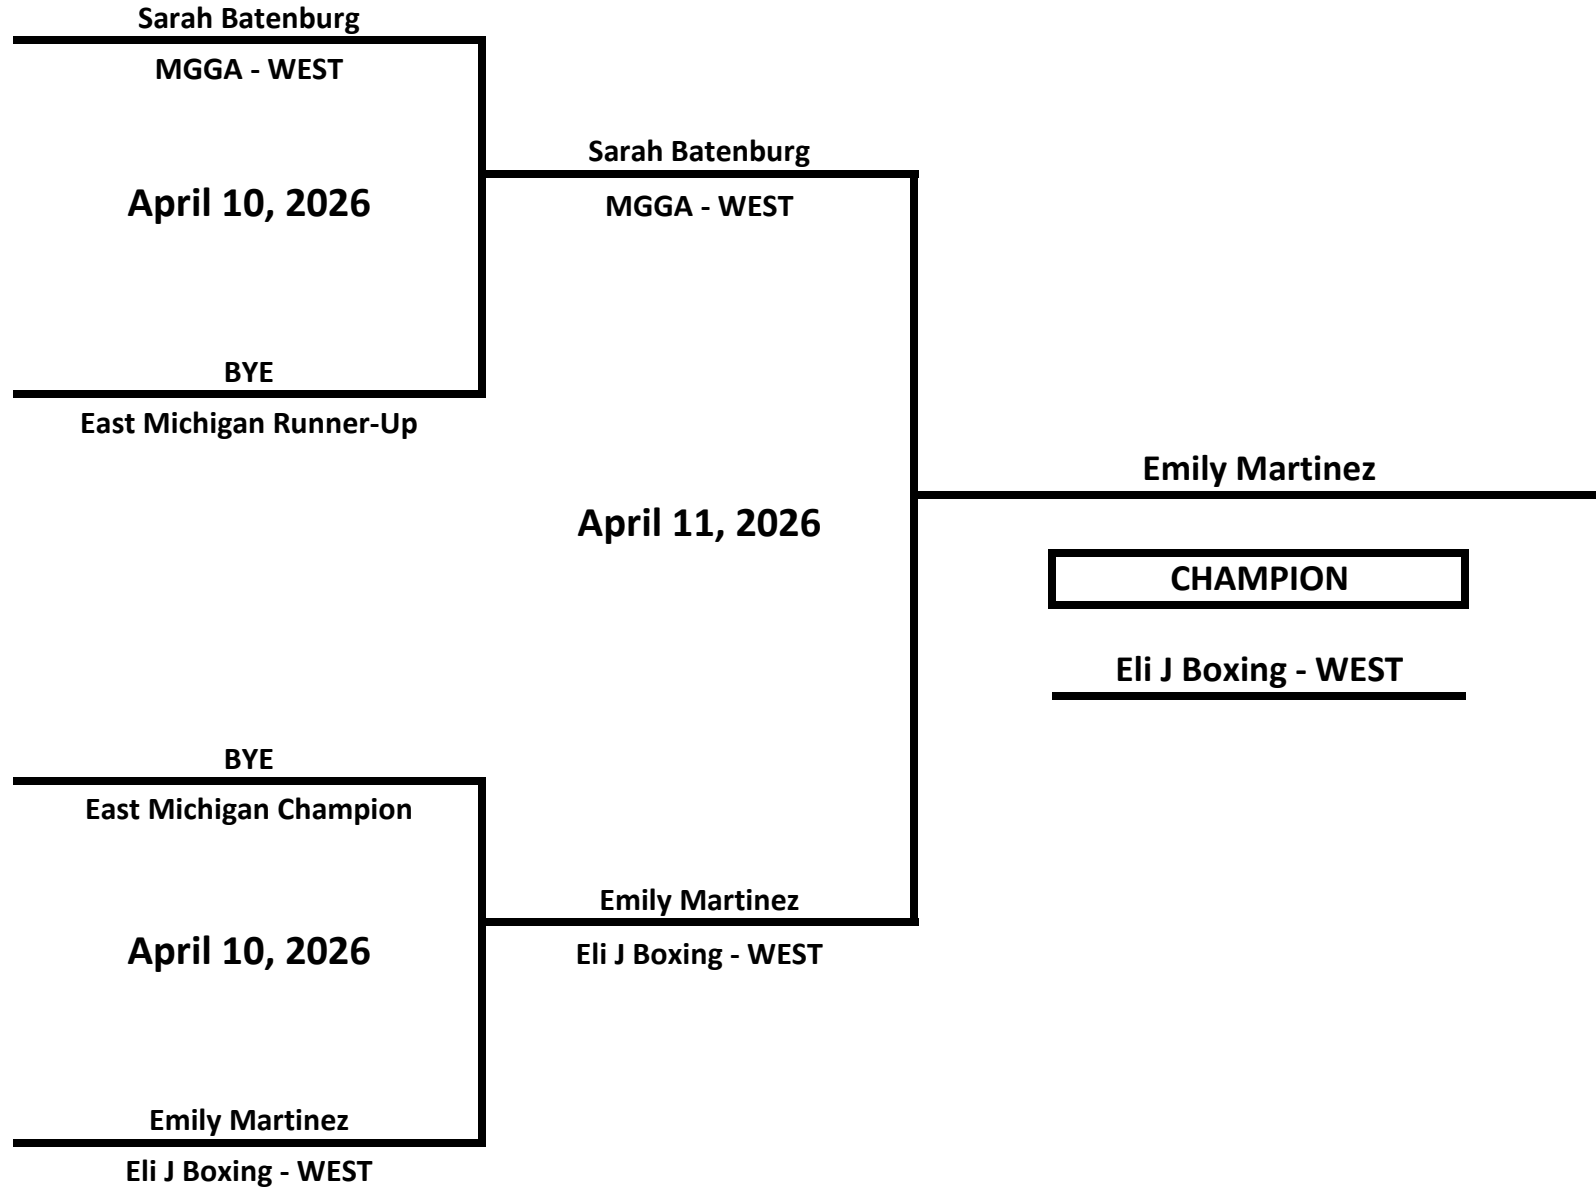

2026 MICHIGAN GOLDEN GLOVES STATE CHAMPIONSHIPS

CLASS: ELITE - OPEN - FEMALE

WEIGHT: 132 LBS