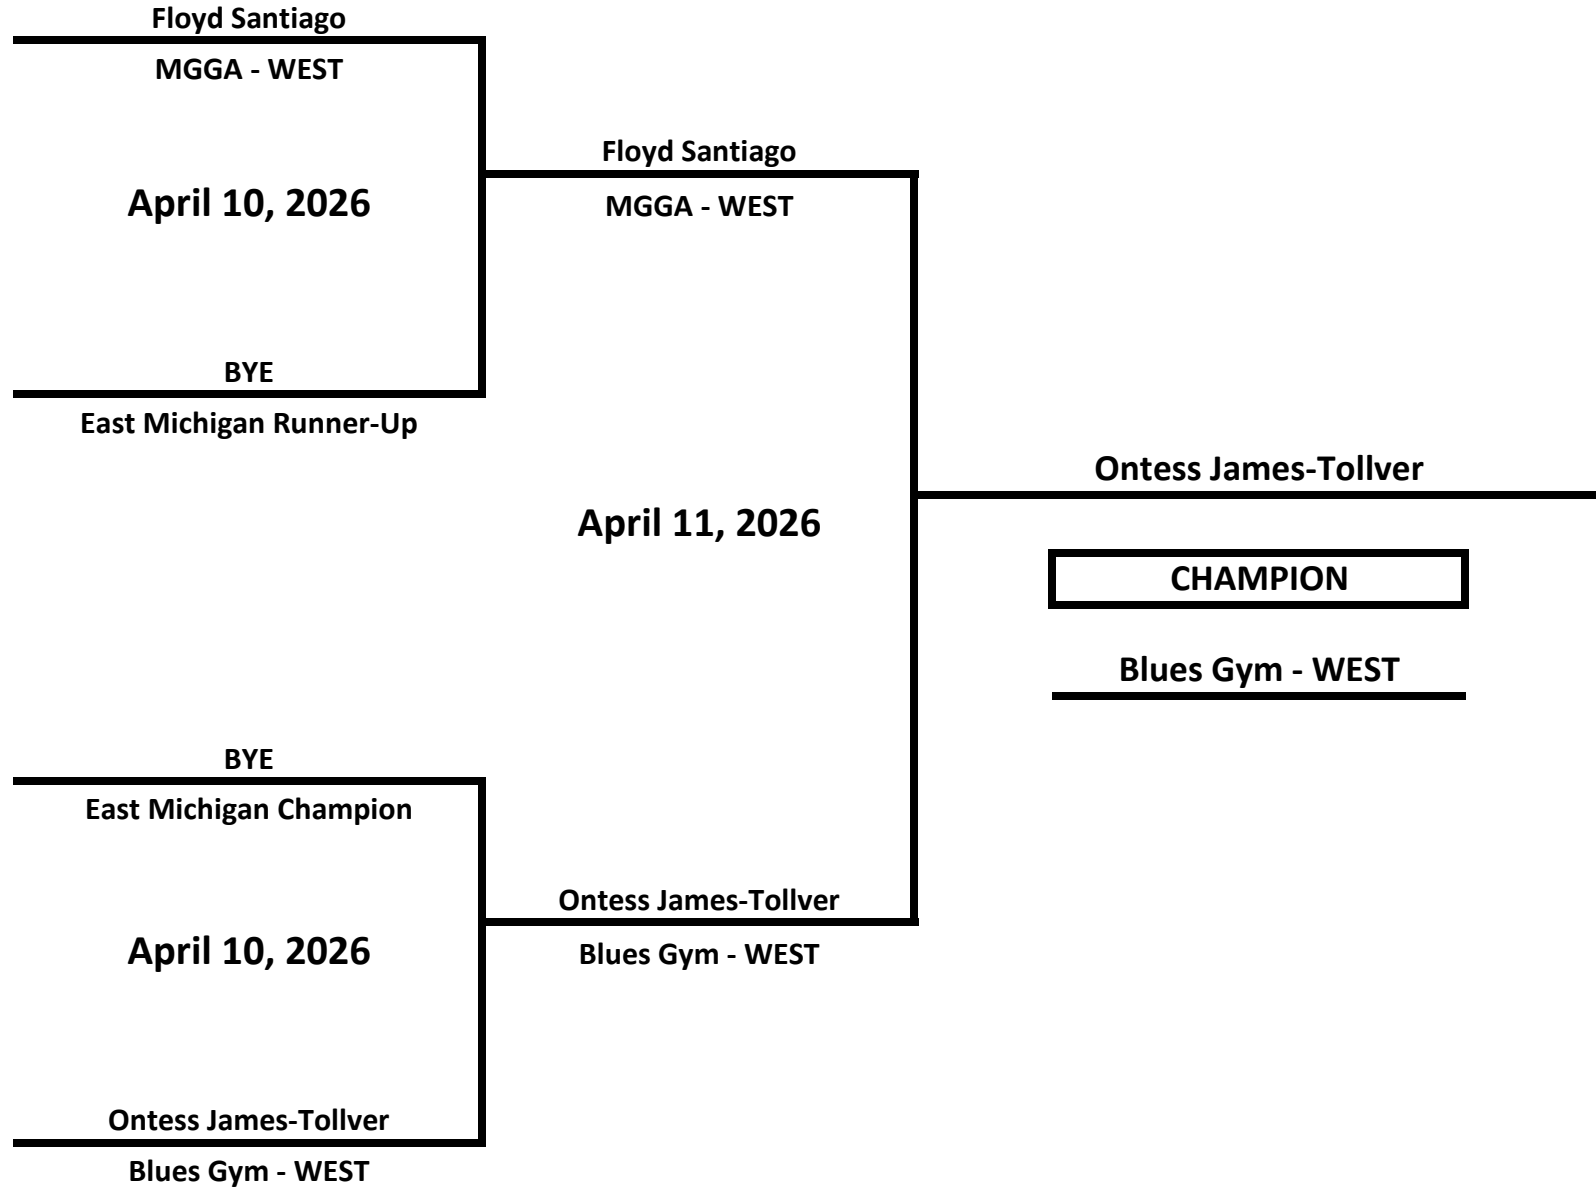

2026 MICHIGAN GOLDEN GLOVES STATE CHAMPIONSHIPS

CLASS: ELITE - OPEN - MALE

WEIGHT: 176 LBS