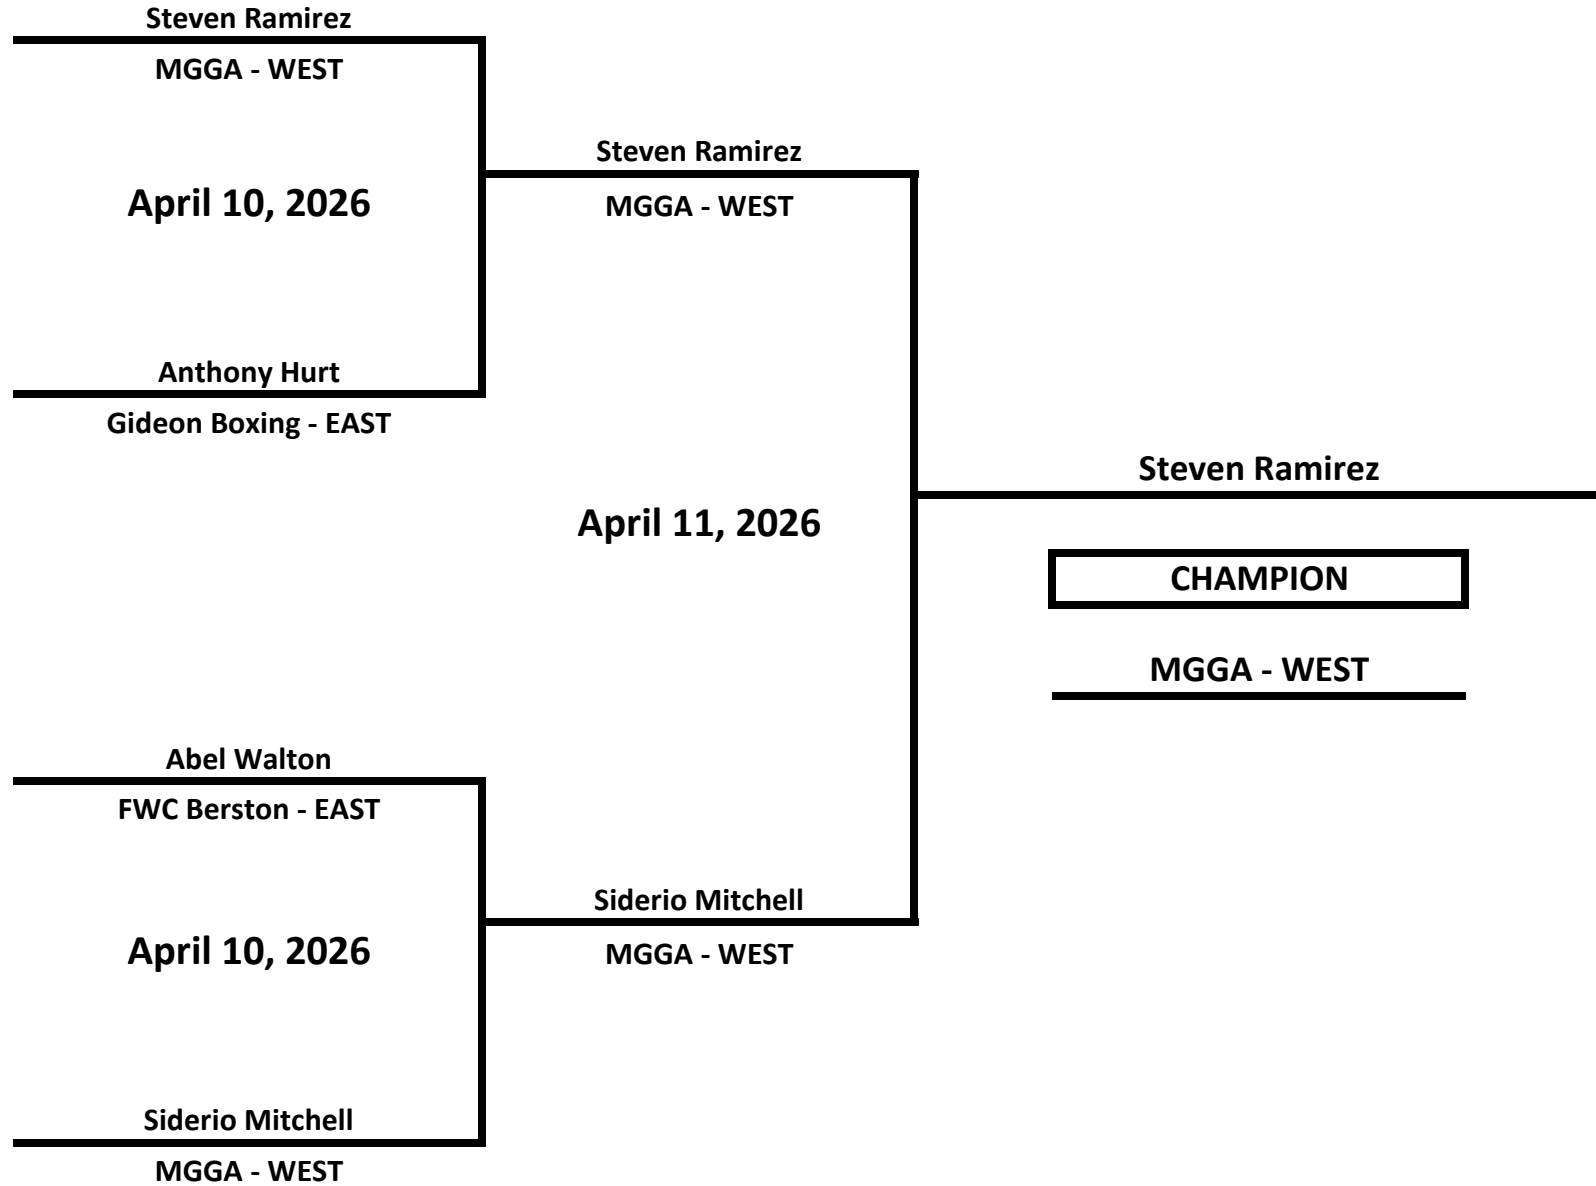

2026 MICHIGAN GOLDEN GLOVES STATE CHAMPIONSHIPS

CLASS: ELITE - OPEN - MALE

WEIGHT: 143 LBS