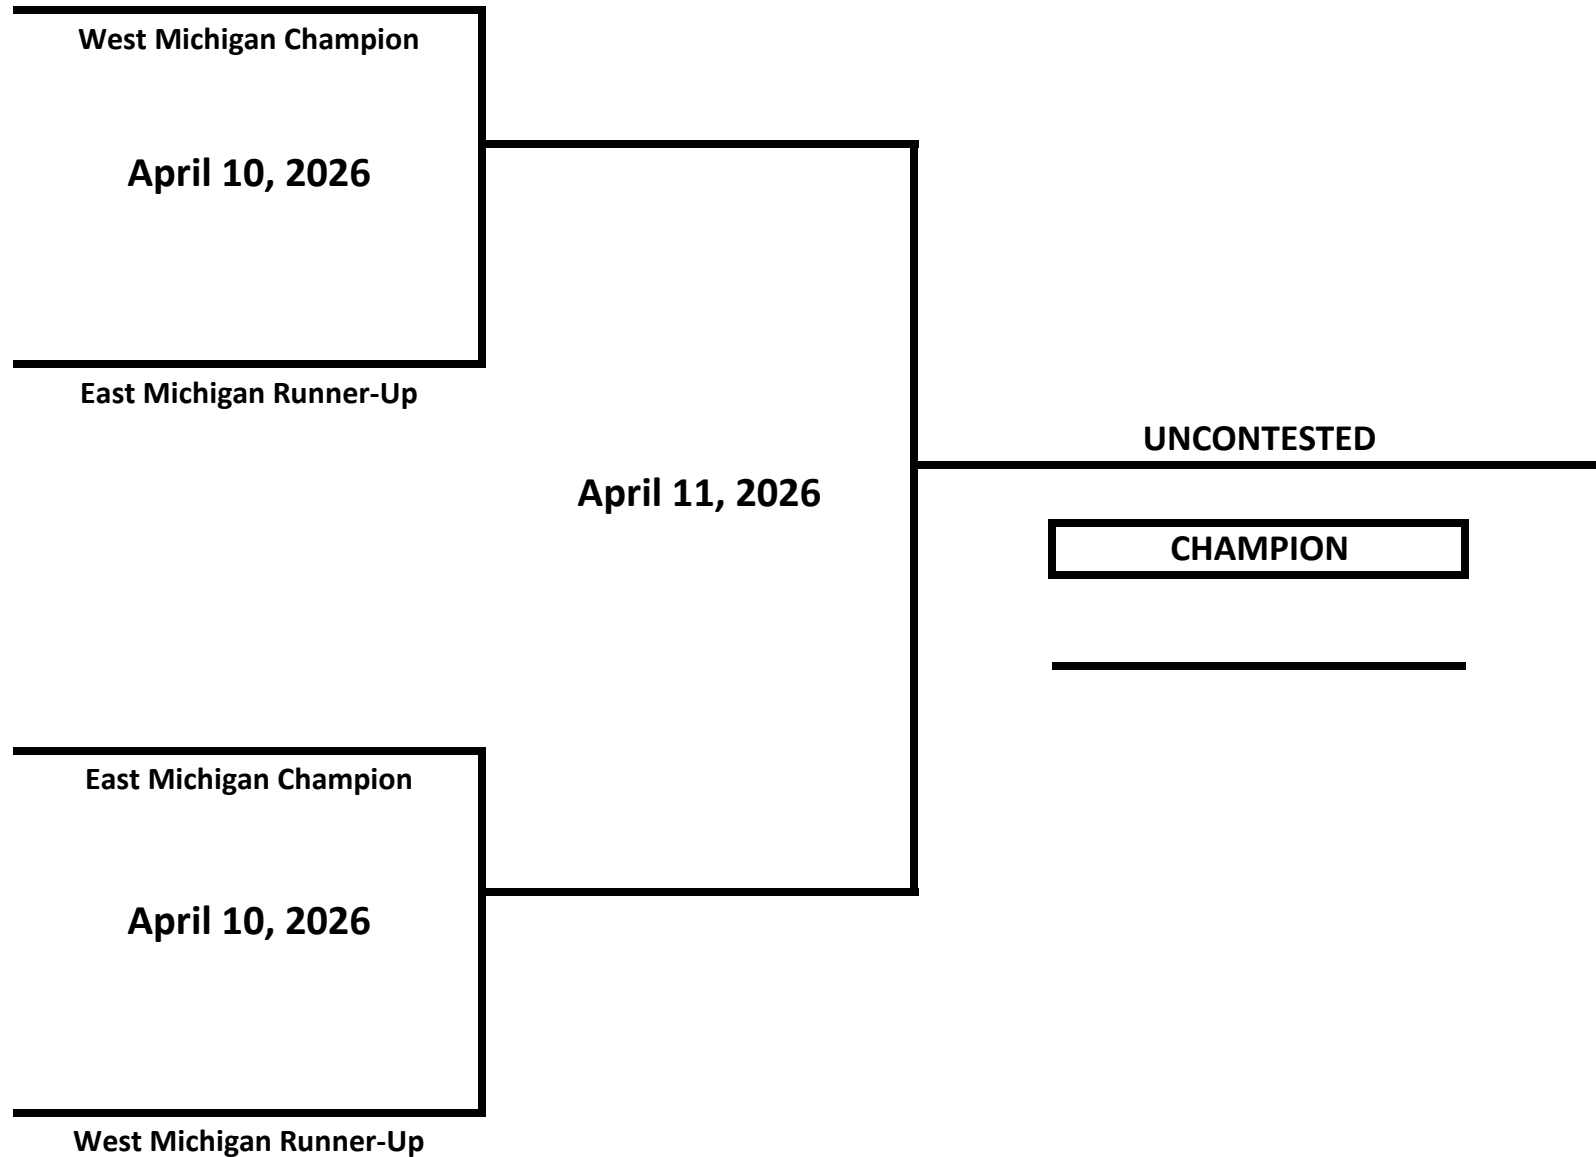

2026 MICHIGAN GOLDEN GLOVES STATE CHAMPIONSHIPS

CLASS: ELITE - NOVICE - FEMALE

WEIGHT: 176 LBS