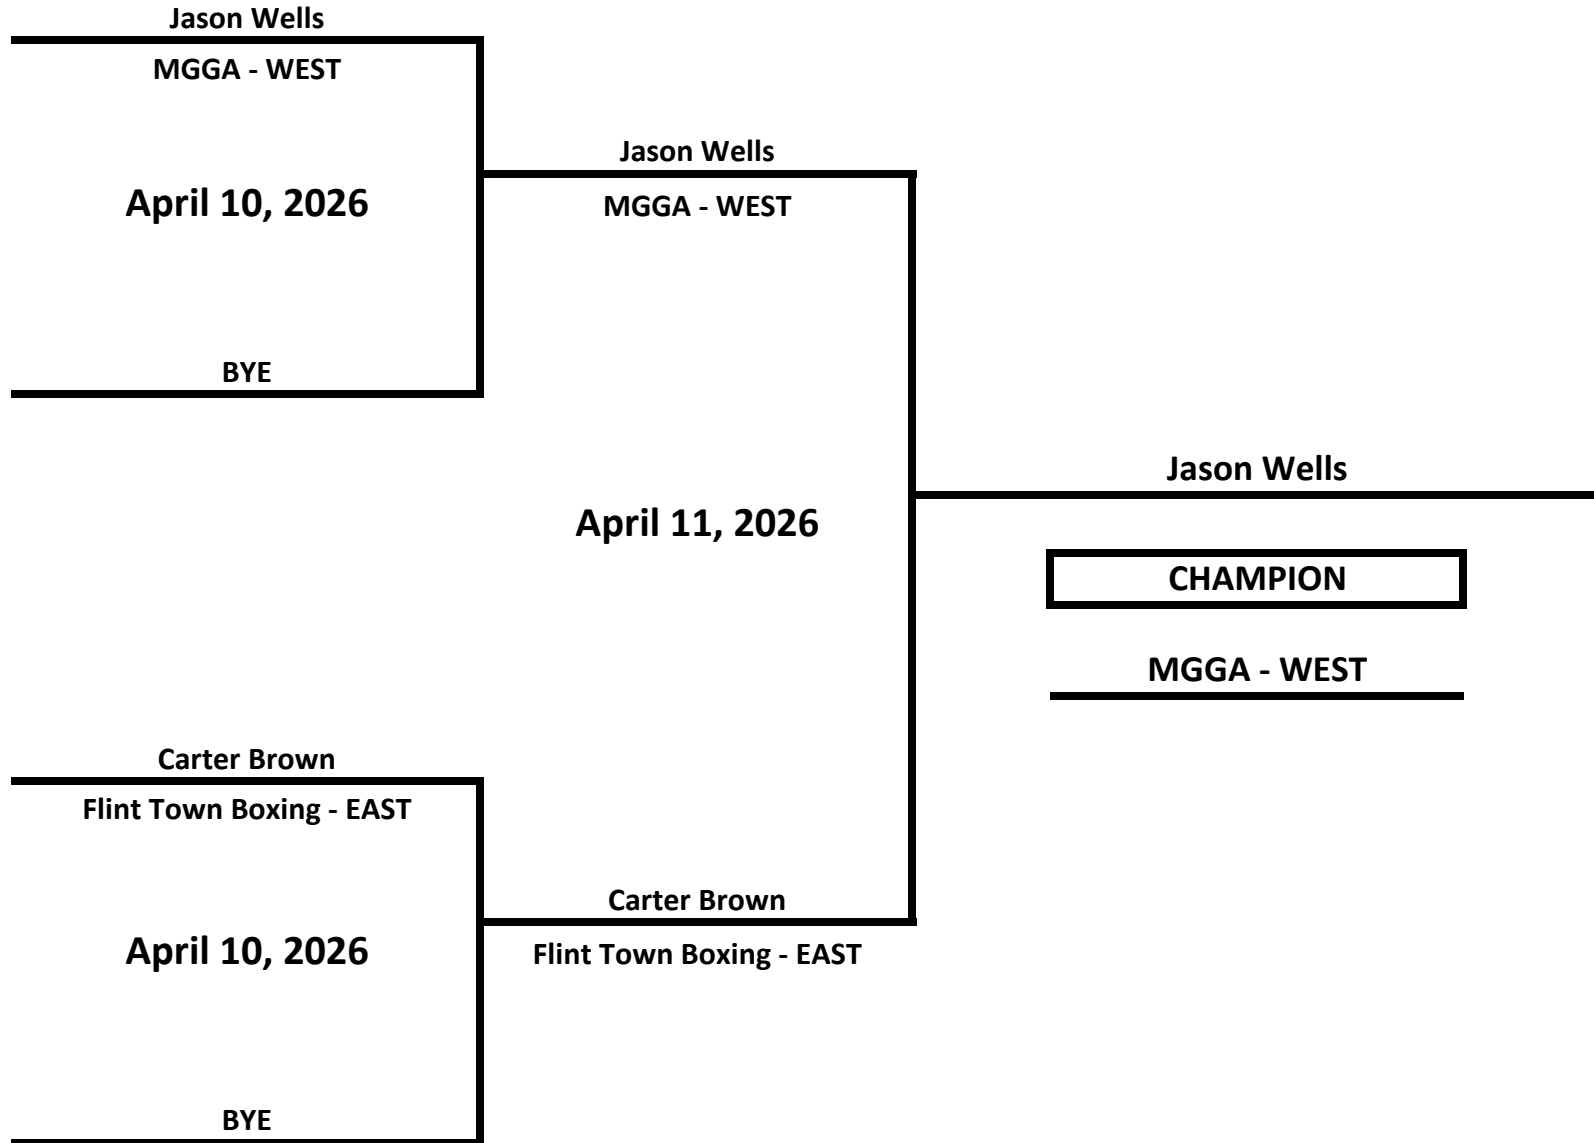

2026 MICHIGAN GOLDEN GLOVES STATE CHAMPIONSHIPS

CLASS: ELITE - OPEN - MALE

WEIGHT: 132 LBS