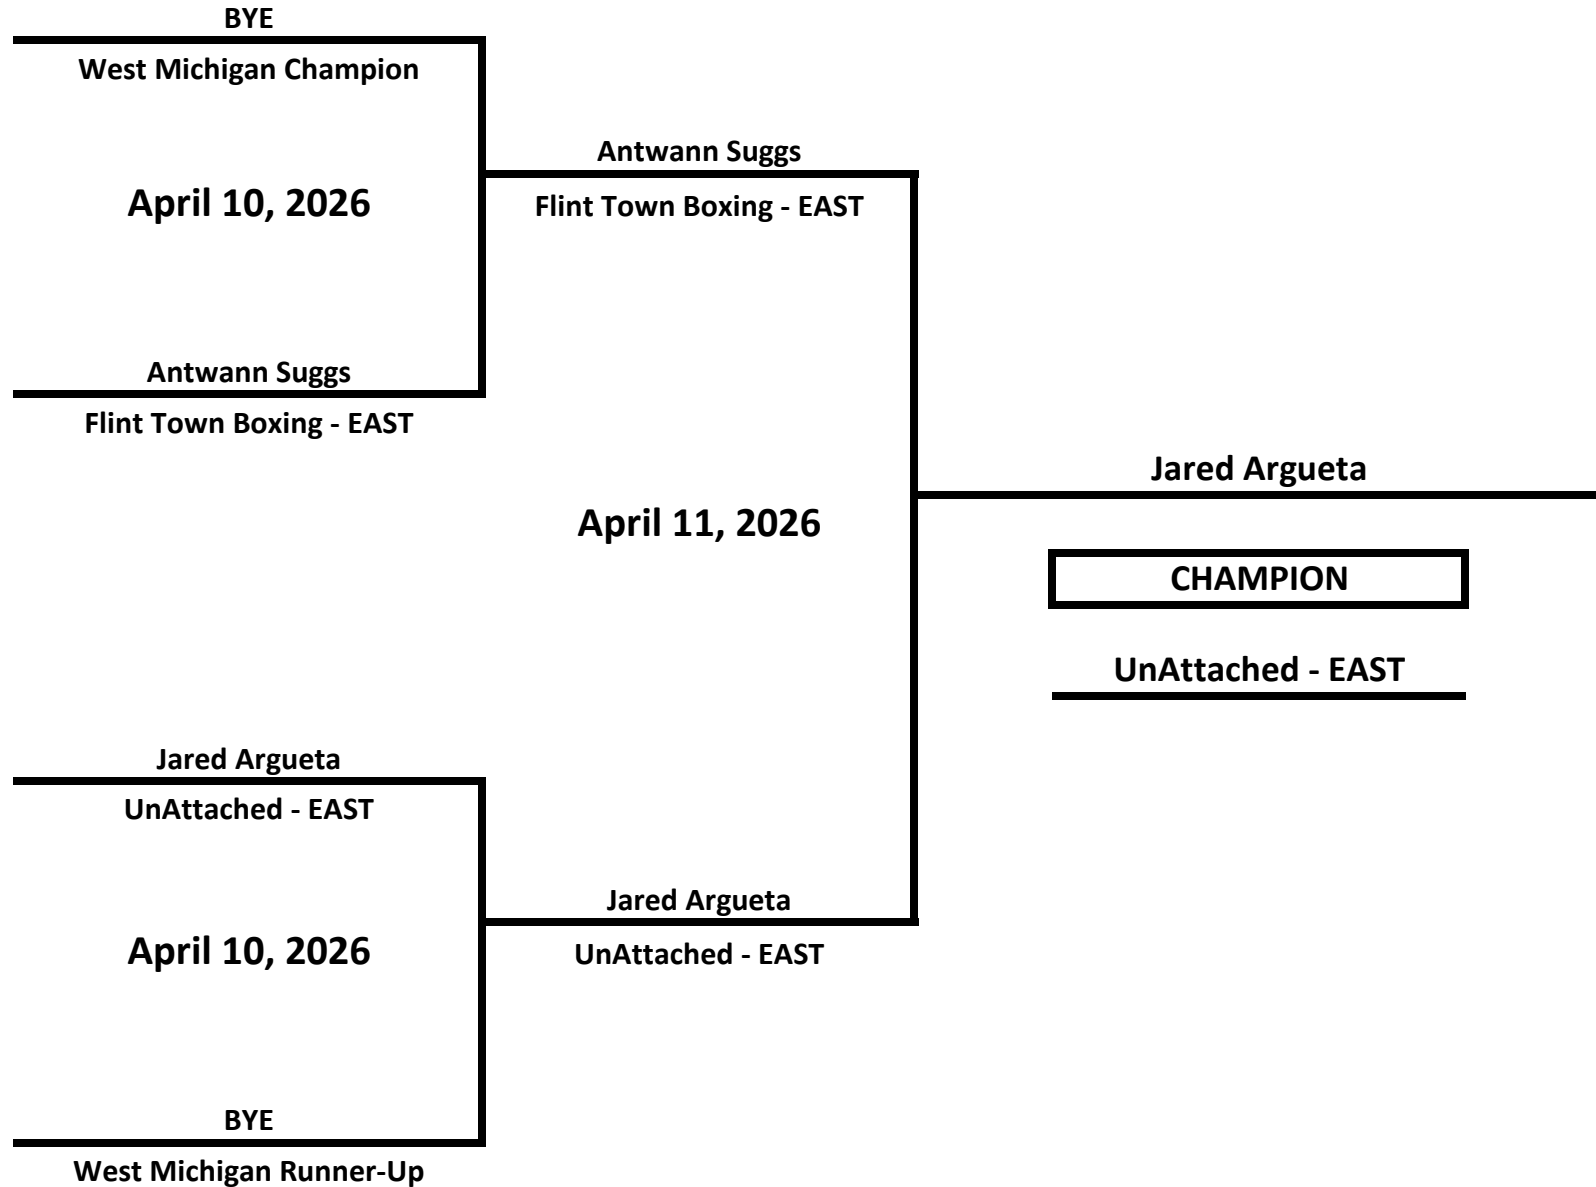

2026 MICHIGAN GOLDEN GLOVES STATE CHAMPIONSHIPS

CLASS: ELITE - NOVICE - MALE

WEIGHT: 121 LBS