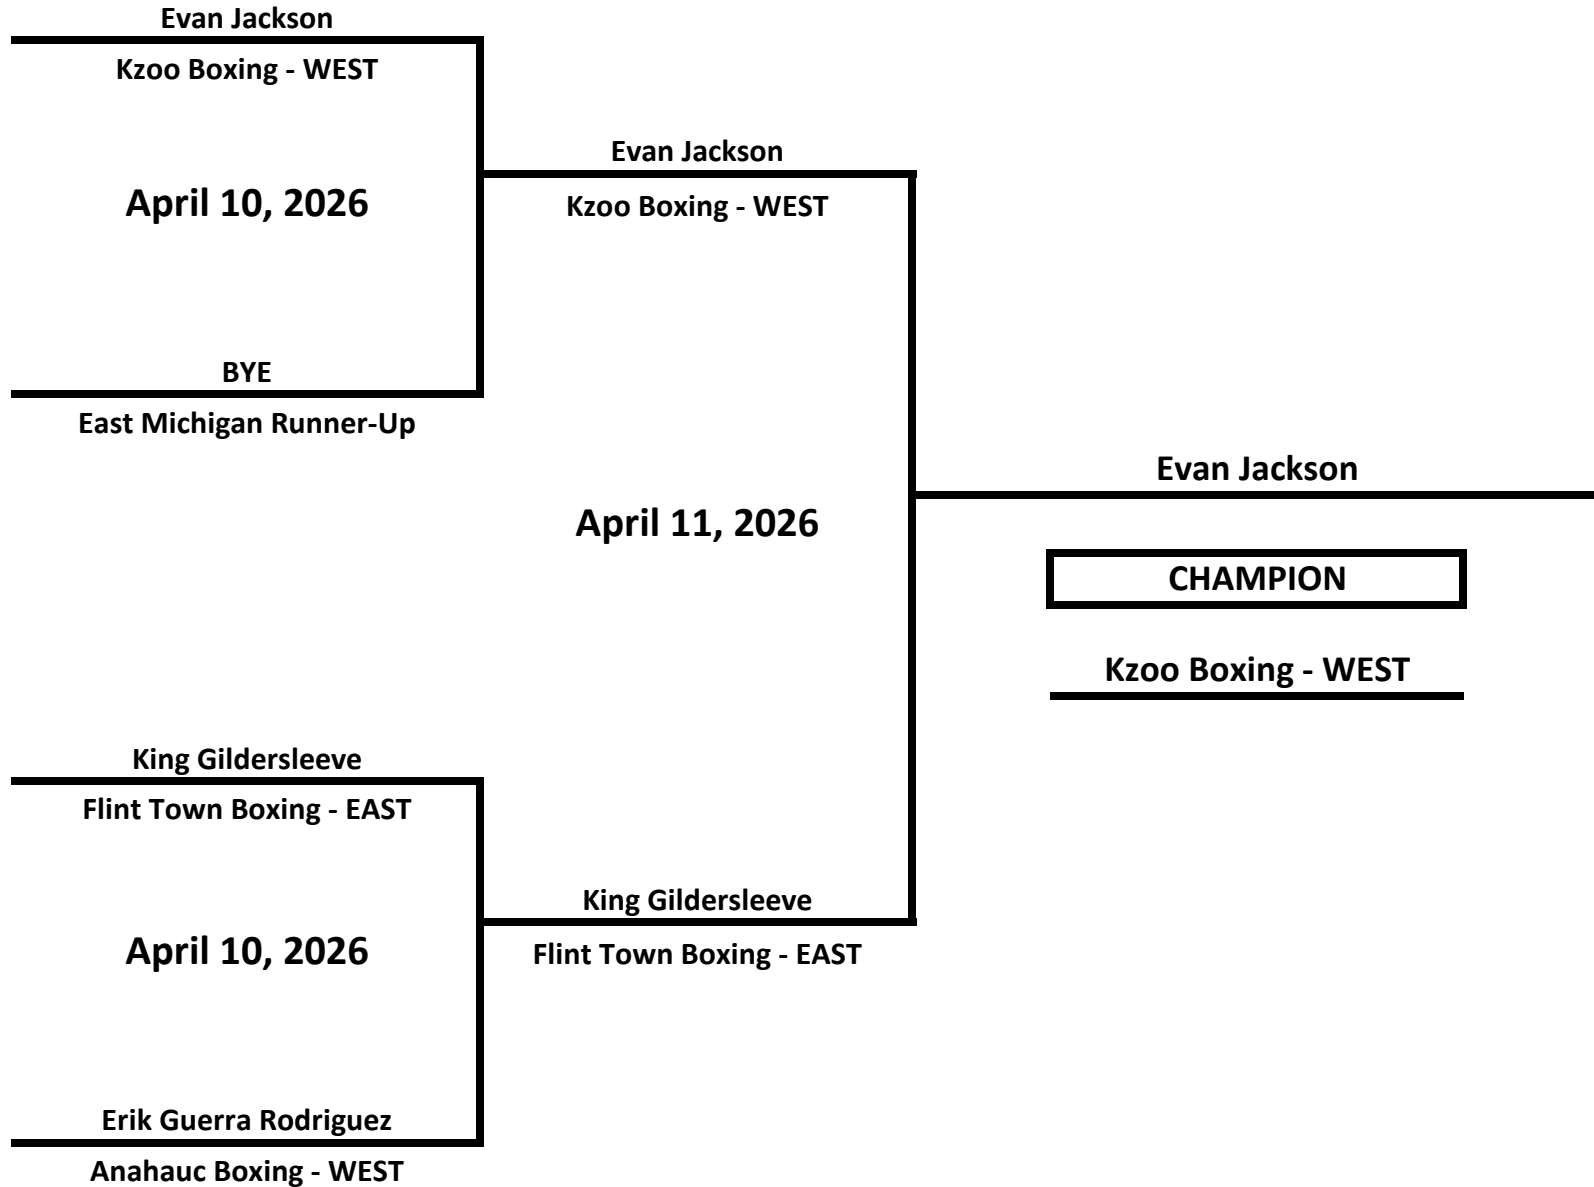

2026 MICHIGAN GOLDEN GLOVES STATE CHAMPIONSHIPS

CLASS: ELITE - OPEN - MALE

WEIGHT: 154 LBS