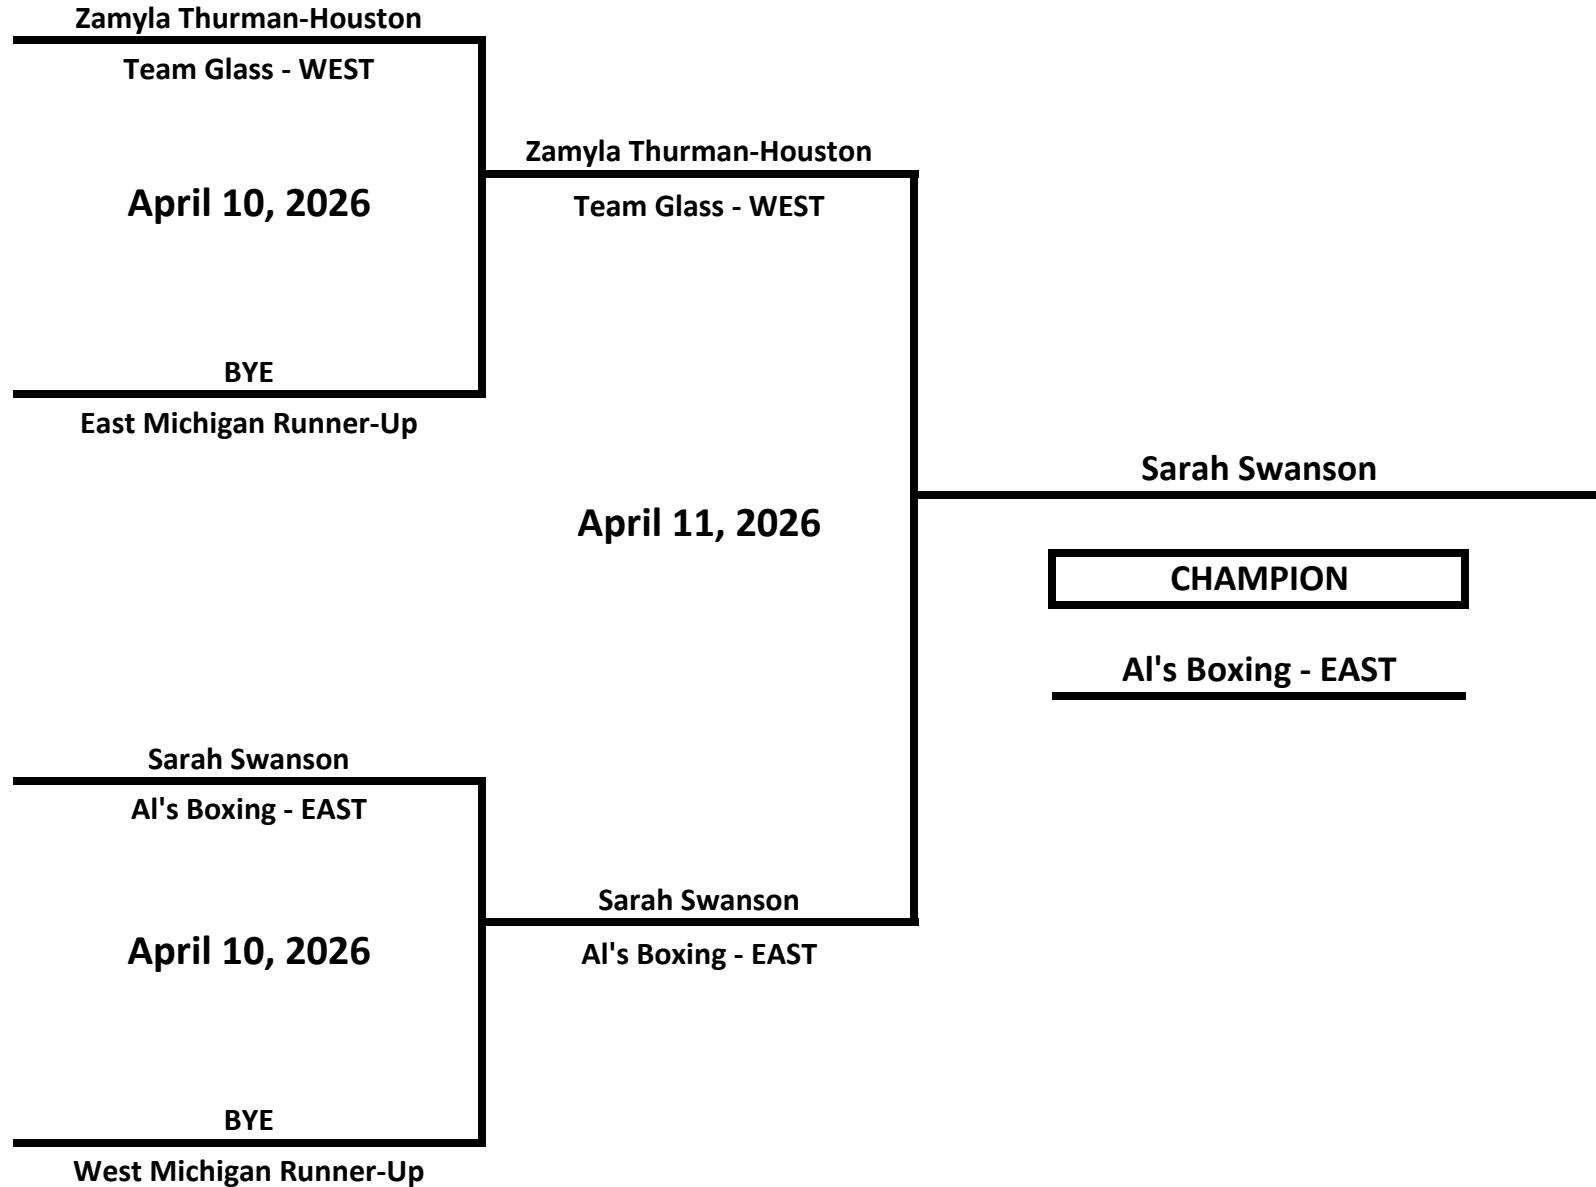

2026 MICHIGAN GOLDEN GLOVES STATE CHAMPIONSHIPS

CLASS: ELITE - OPEN - FEMALE

WEIGHT: 165 LBS