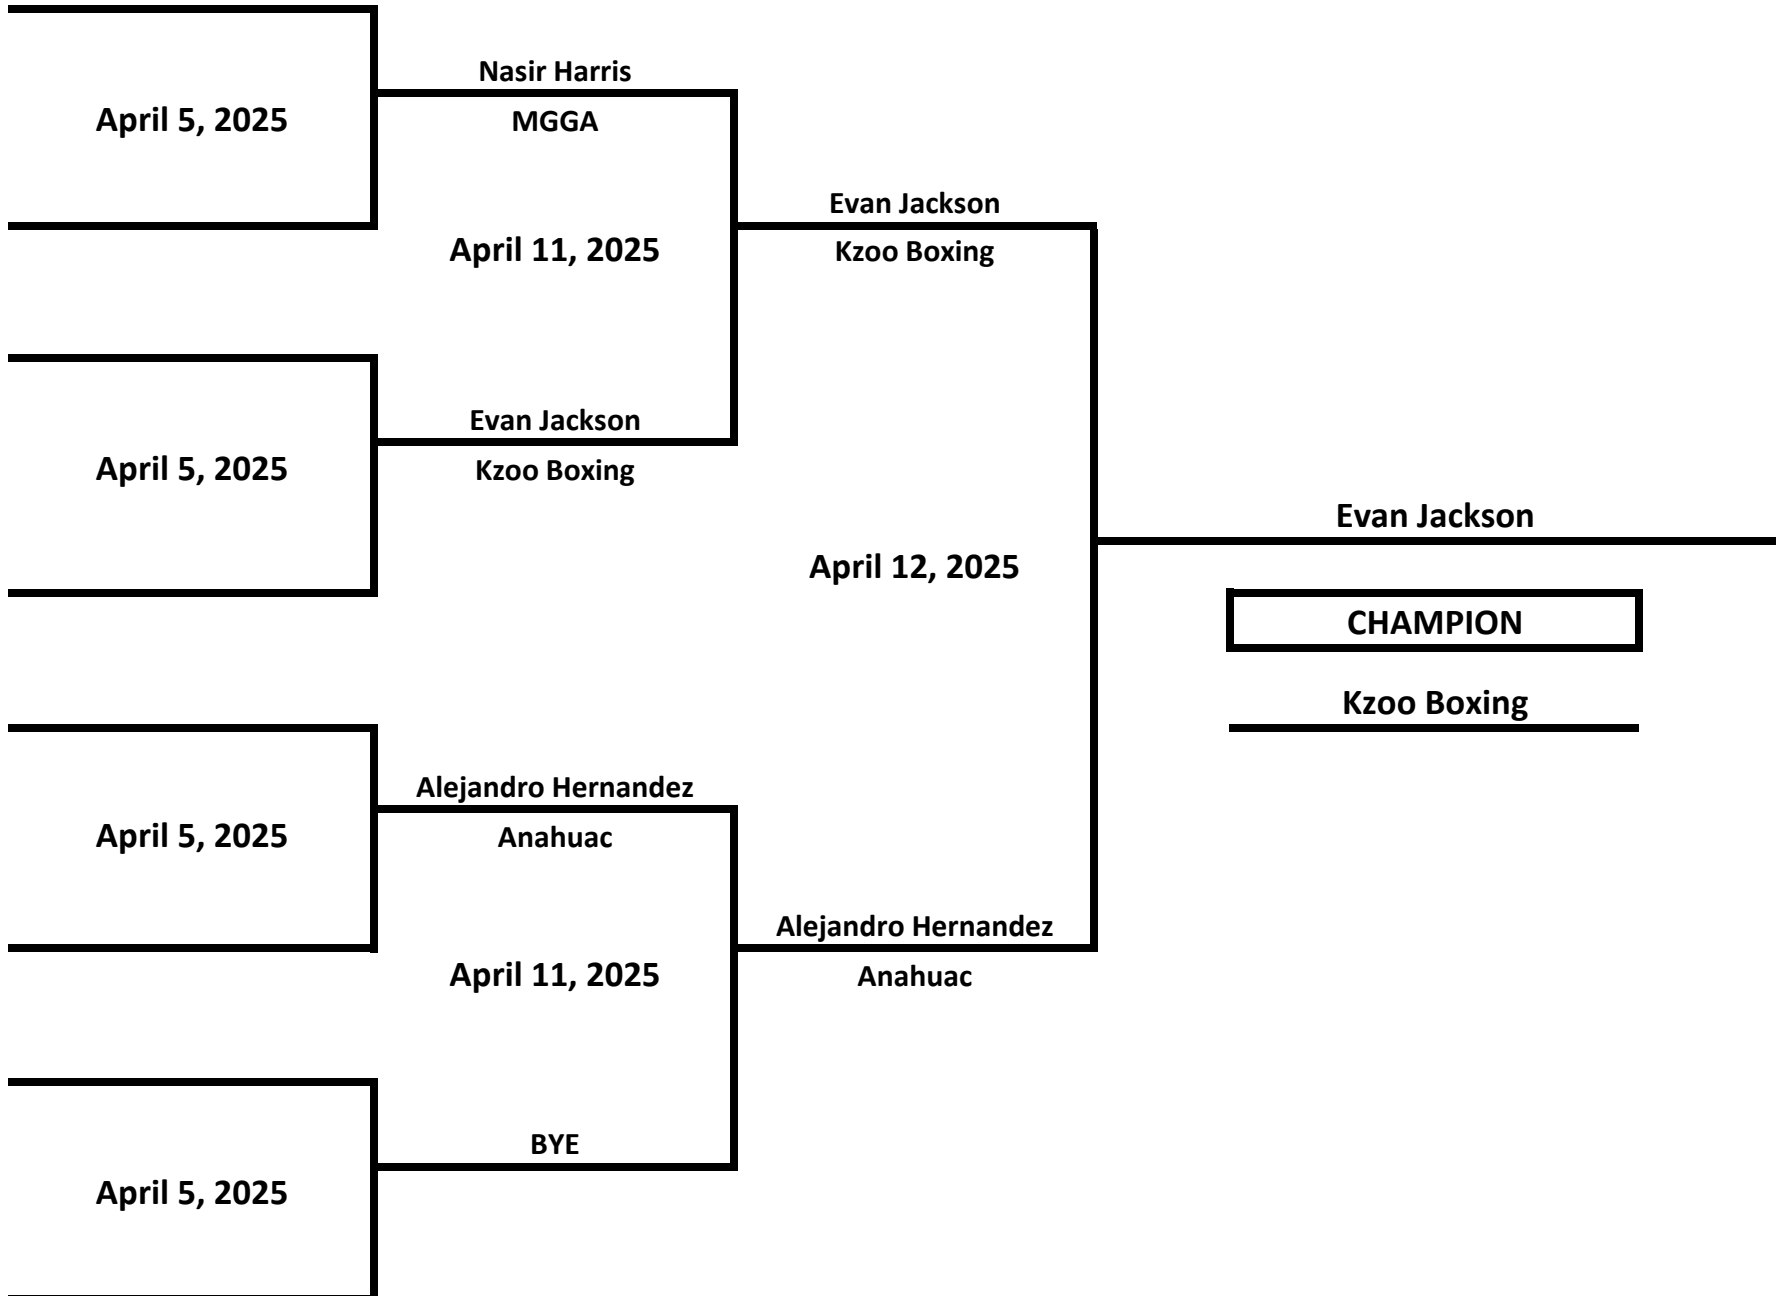

ELITE - OPEN - MALE

132 LBS

2025 MICHIGAN GOLDEN GLOVES - WEST MICHIGAN TOURNAMENT

ELITE - OPEN - MALE

143 LBS

2025 MICHIGAN GOLDEN GLOVES - WEST MICHIGAN TOURNAMENT

ELITE - OPEN - MALE

154 LBS