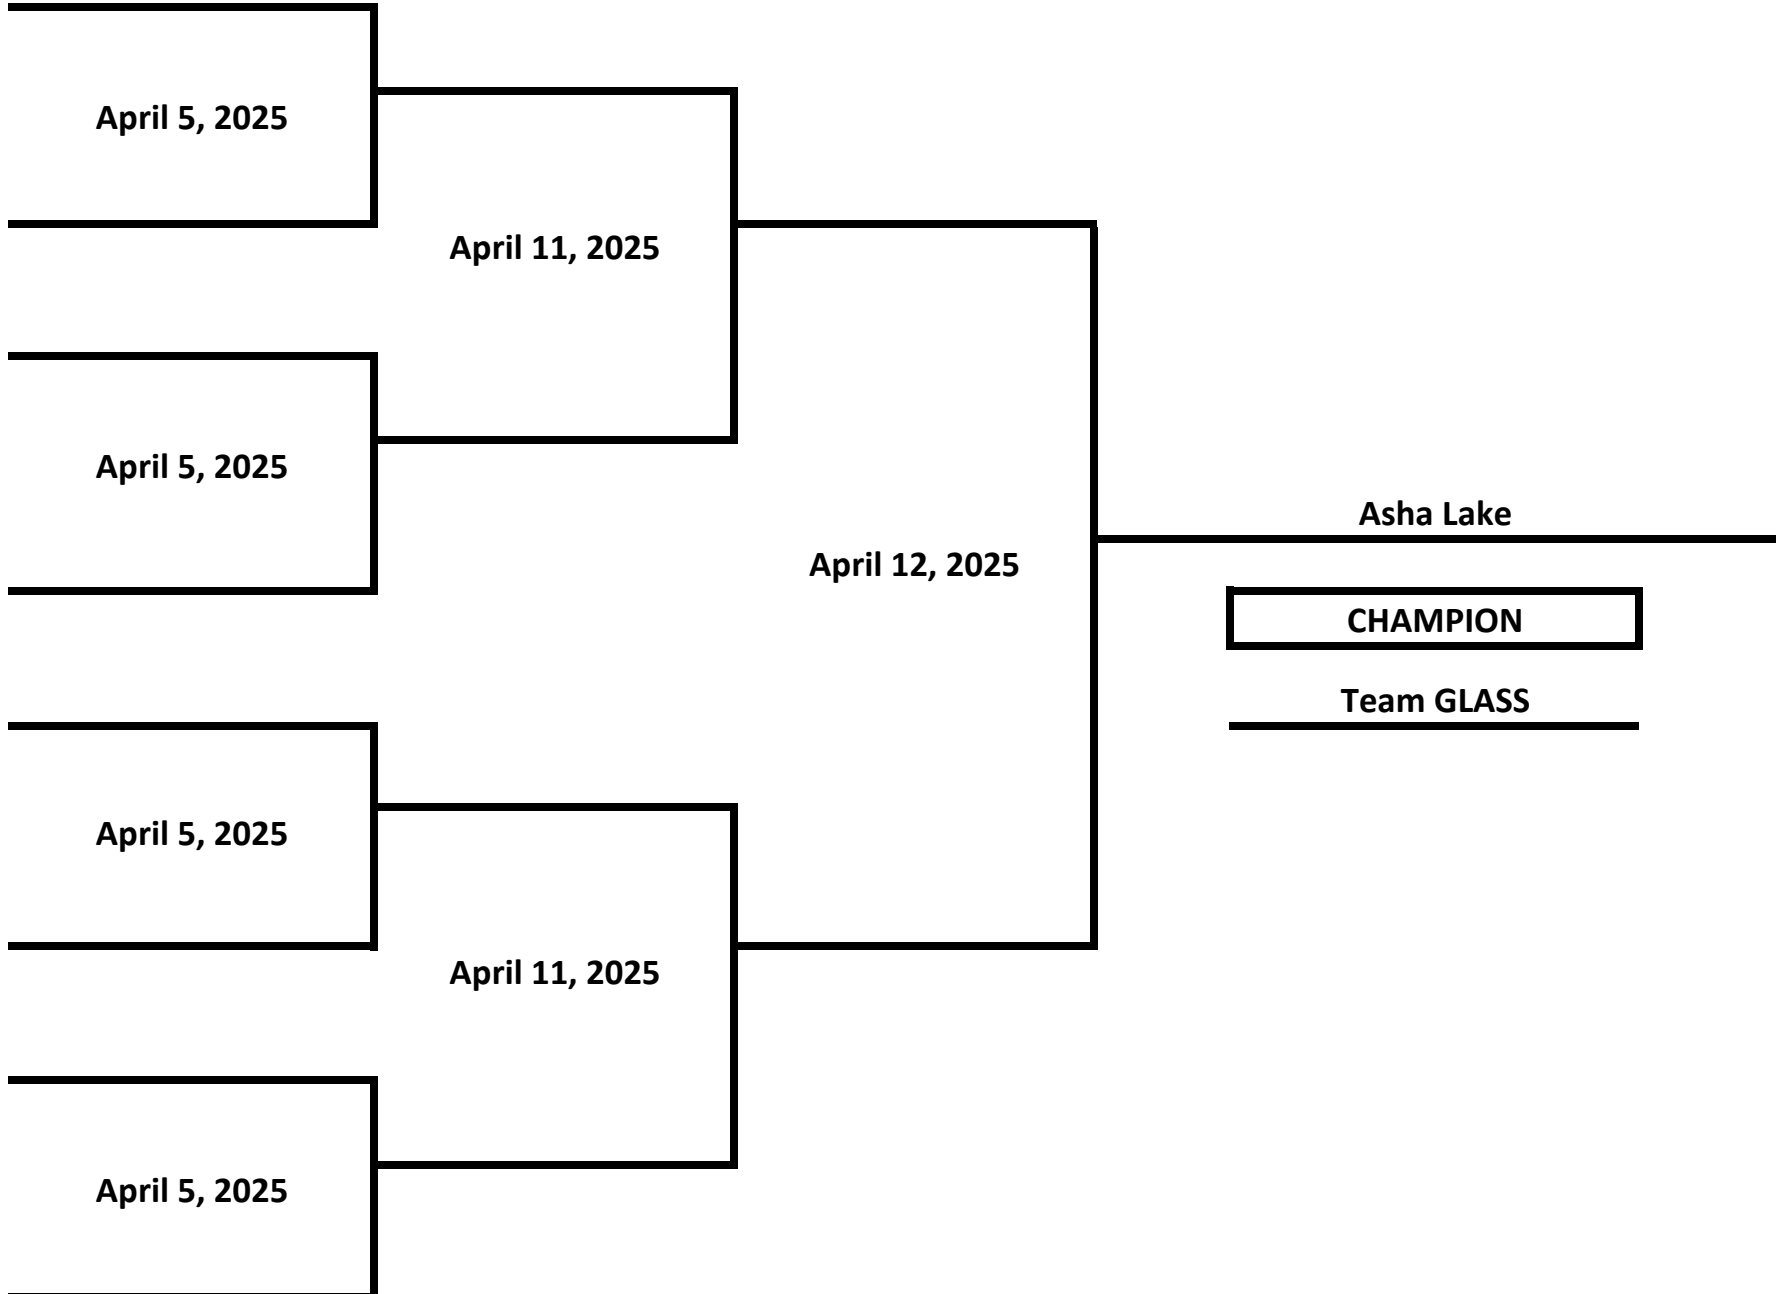

2025 MICHIGAN GOLDEN GLOVES - WEST MICHIGAN TOURNAMENT

ELITE - OPEN - FEMALE

143 LBS