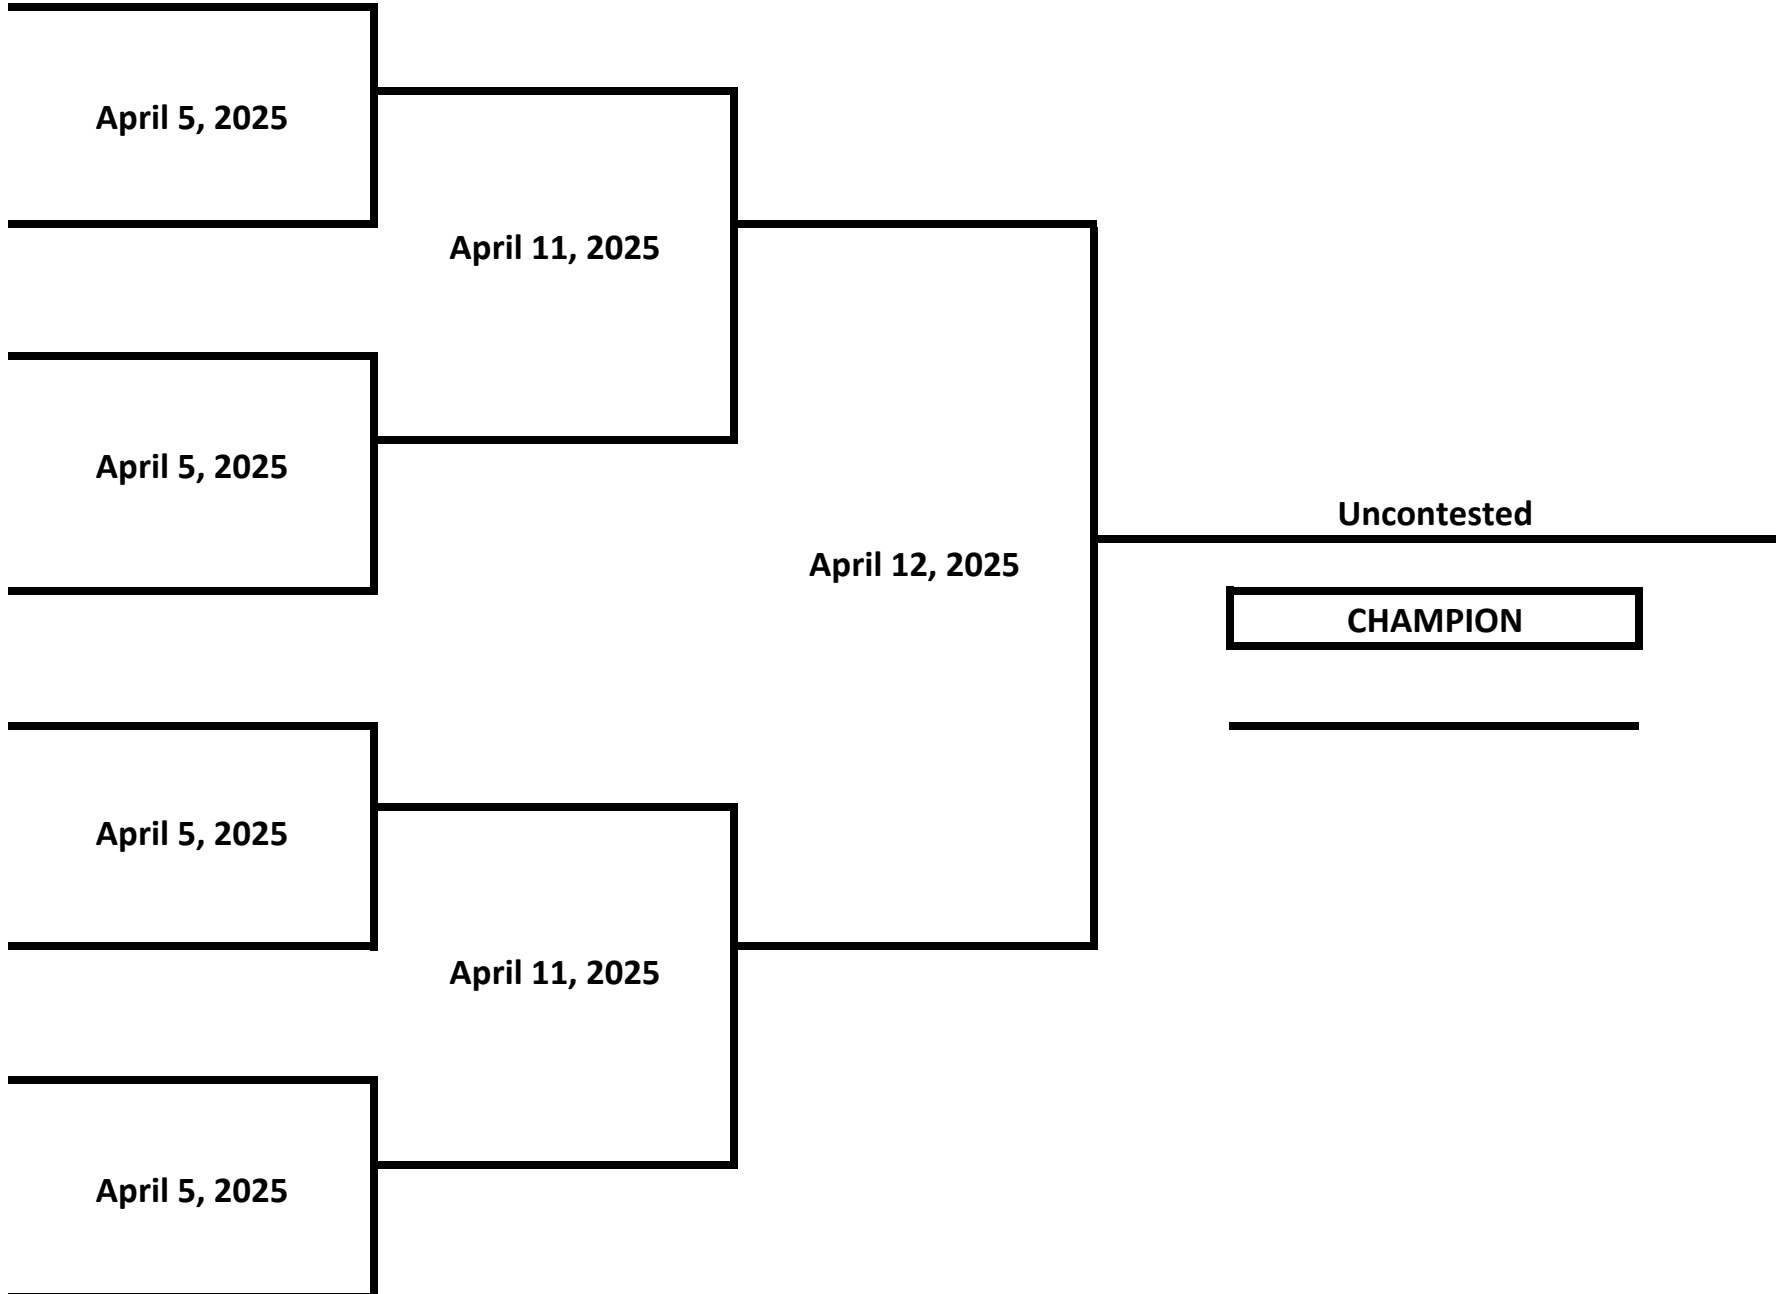

2025 MICHIGAN GOLDEN GLOVES - WEST MICHIGAN TOURNAMENT

ELITE - OPEN - FEMALE

143 LBS

2025 MICHIGAN GOLDEN GLOVES - WEST MICHIGAN TOURNAMENT

ELITE - OPEN - FEMALE

154 LBS

2025 MICHIGAN GOLDEN GLOVES - WEST MICHIGAN TOURNAMENT

ELITE - OPEN - FEMALE

165 LBS

2025 MICHIGAN GOLDEN GLOVES - WEST MICHIGAN TOURNAMENT

ELITE - OPEN - FEMALE

176 LBS

2025 MICHIGAN GOLDEN GLOVES - WEST MICHIGAN TOURNAMENT

ELITE - OPEN - FEMALE

176+ LBS