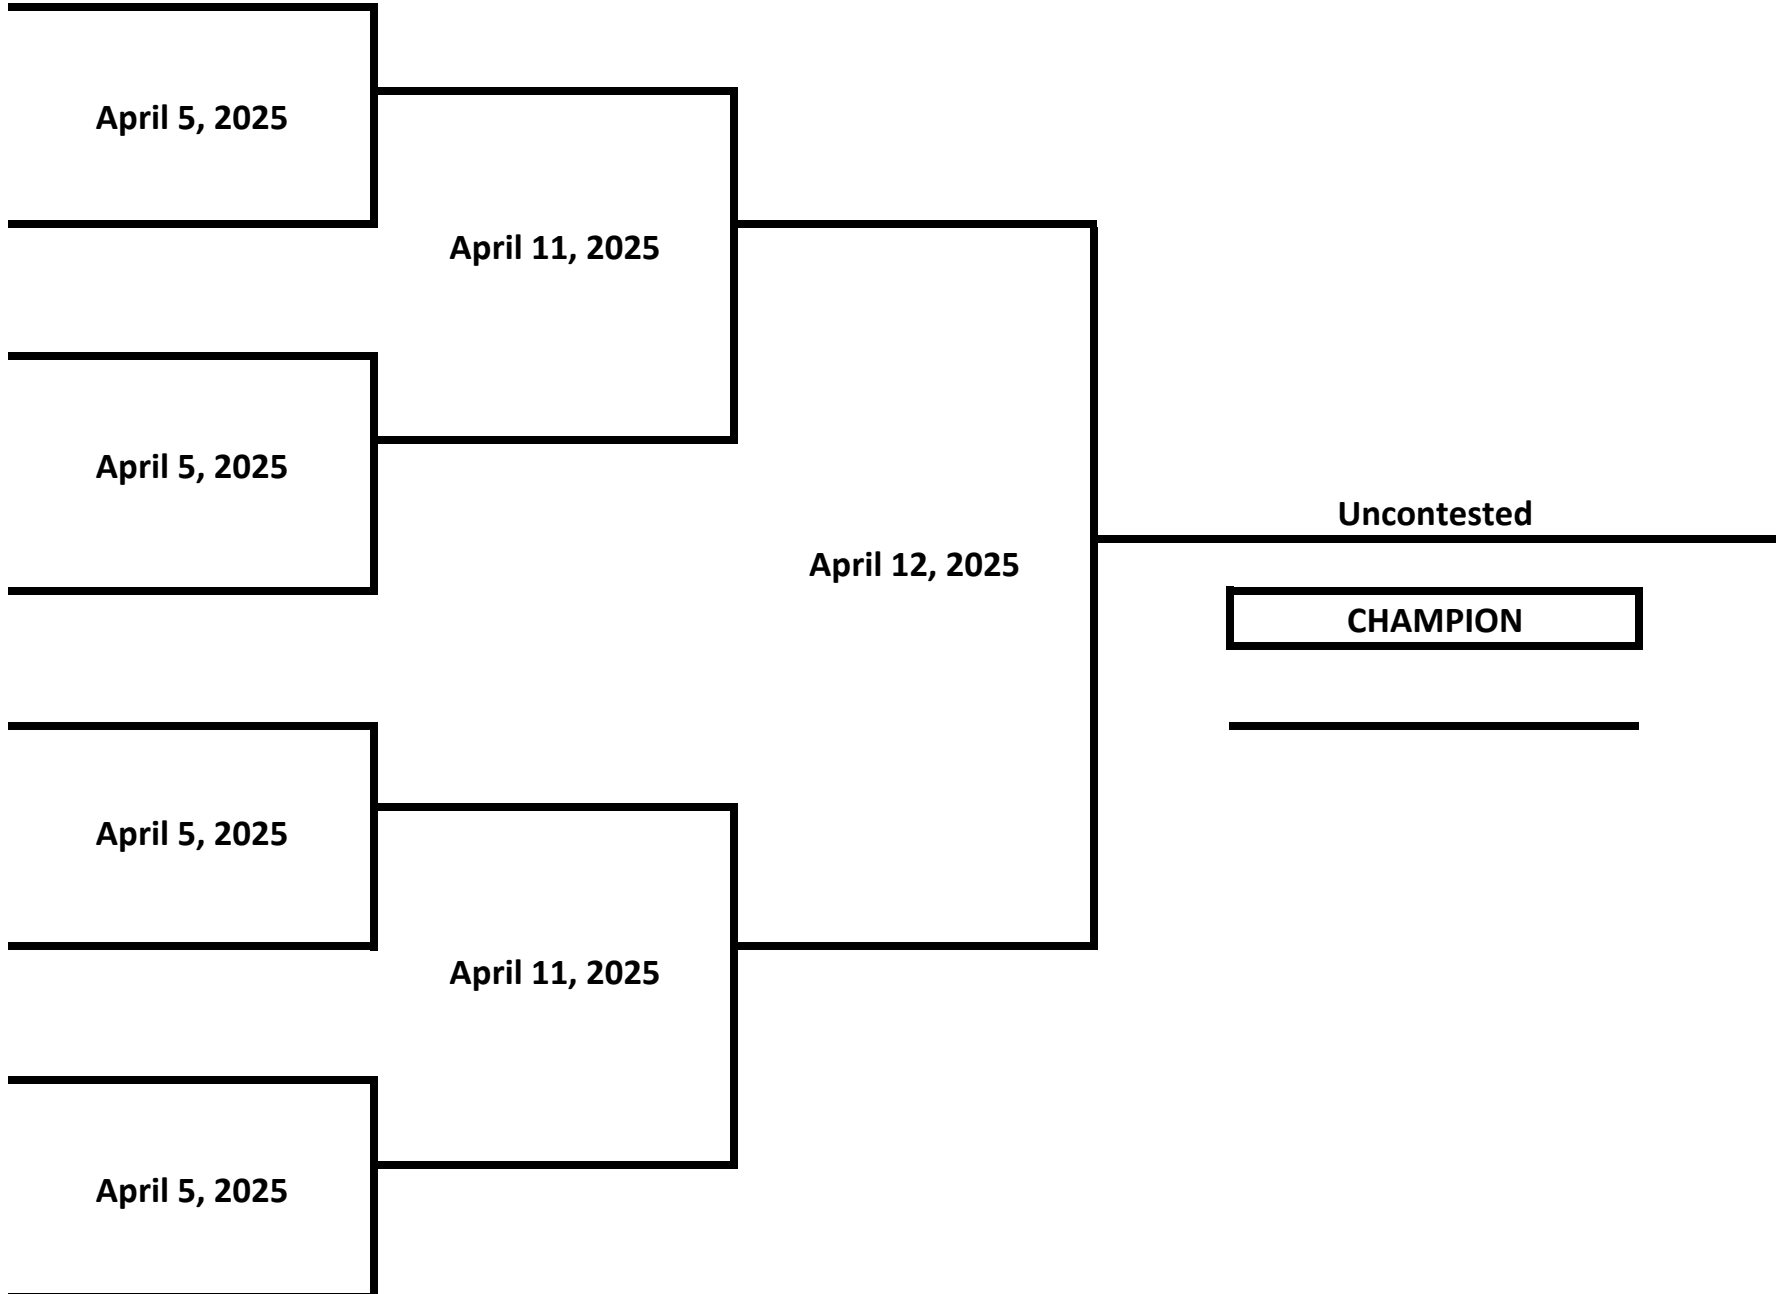

2025 MICHIGAN GOLDEN GLOVES - WEST MICHIGAN TOURNAMENT

ELITE - OPEN - MALE

165 LBS

2025 MICHIGAN GOLDEN GLOVES - WEST MICHIGAN TOURNAMENT

ELITE - OPEN - MALE

176 LBS

2025 MICHIGAN GOLDEN GLOVES - WEST MICHIGAN TOURNAMENT