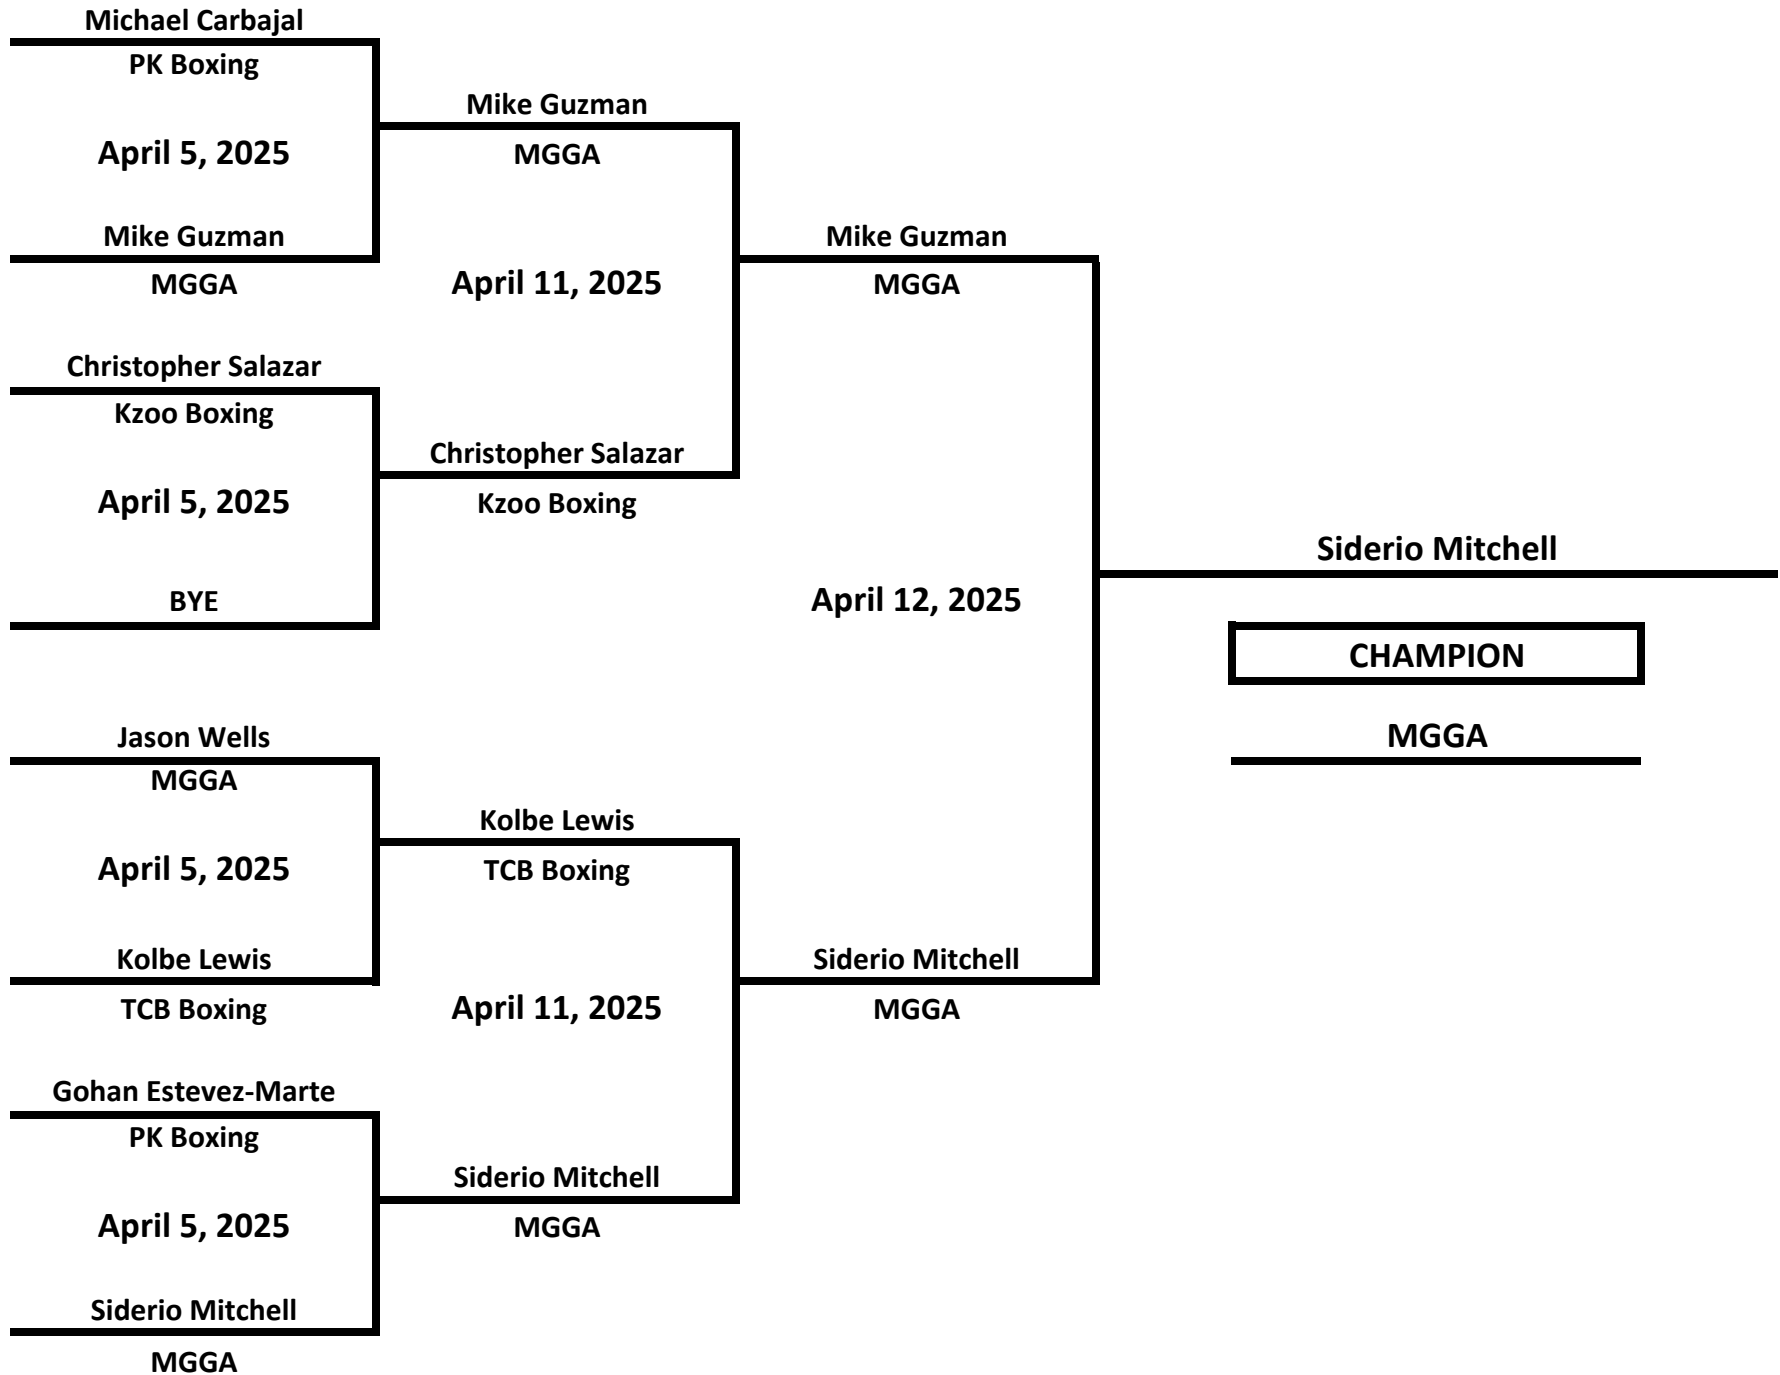

ELITE - OPEN - MALE

132 LBS

2025 MICHIGAN GOLDEN GLOVES - WEST MICHIGAN TOURNAMENT

ELITE - OPEN - MALE

143 LBS

2025 MICHIGAN GOLDEN GLOVES - WEST MICHIGAN TOURNAMENT

ELITE - OPEN - MALE

154 LBS