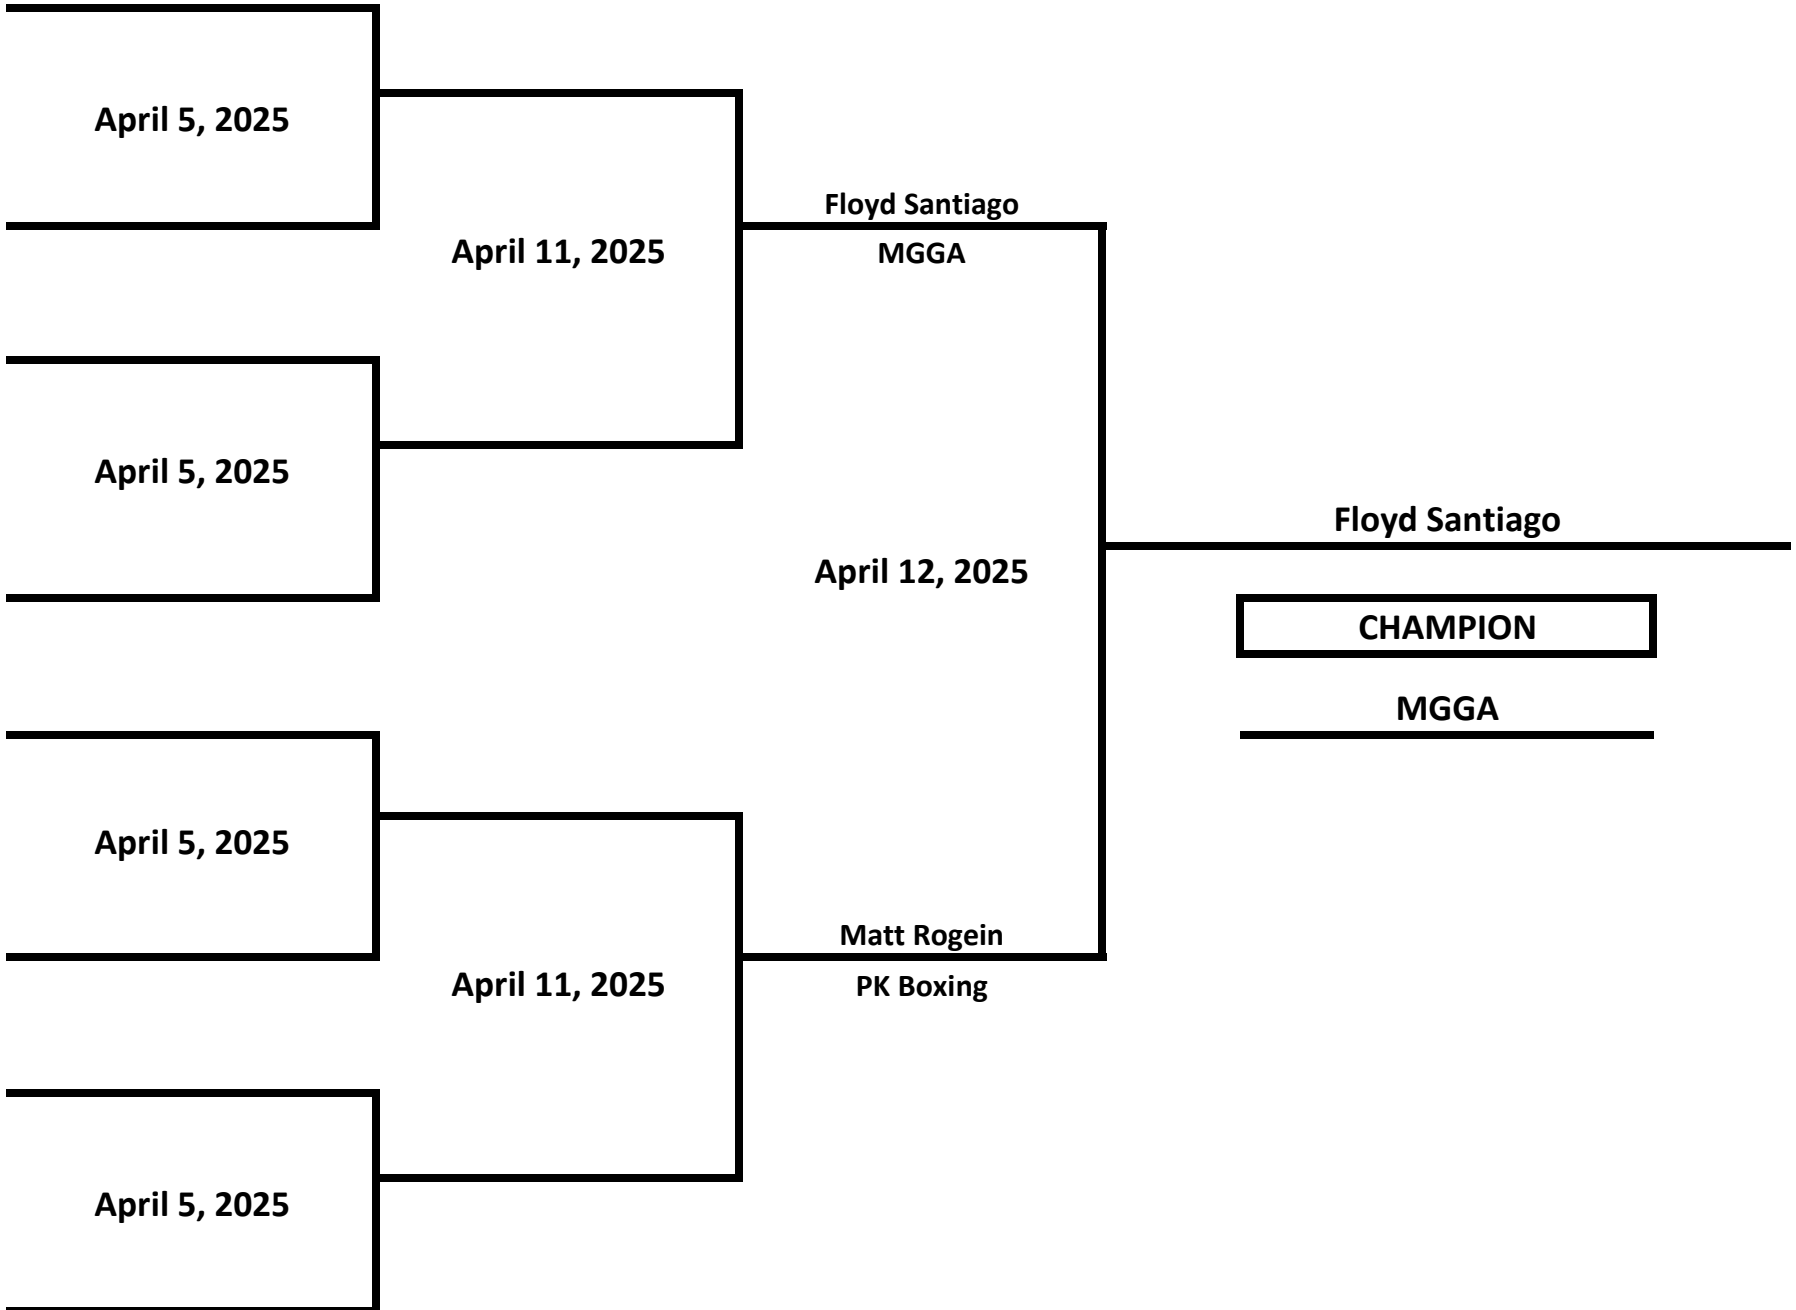

2025 MICHIGAN GOLDEN GLOVES - WEST MICHIGAN TOURNAMENT

ELITE - NOVICE - MALE

187 LBS