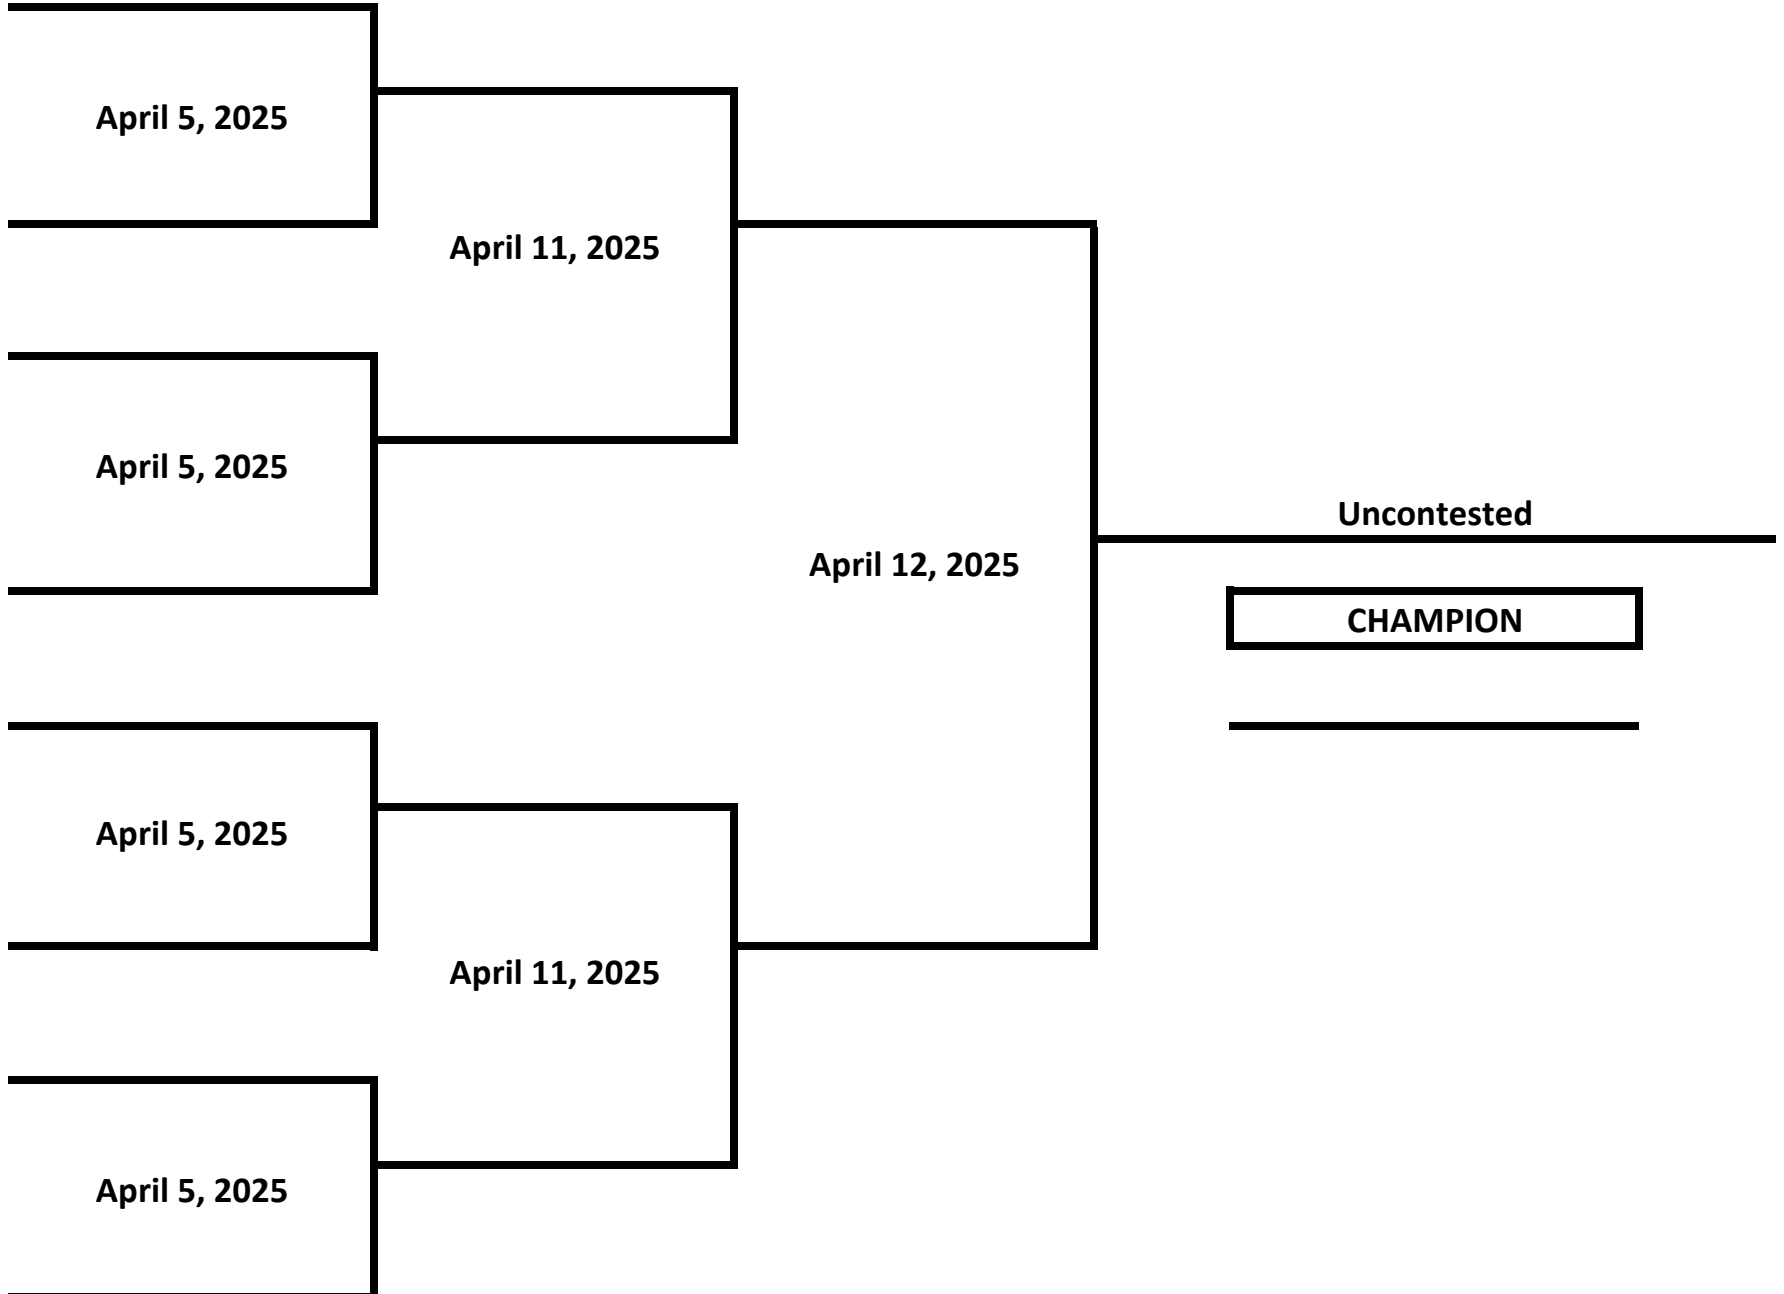

ELITE - OPEN - MALE

187 LBS

2025 MICHIGAN GOLDEN GLOVES - WEST MICHIGAN TOURNAMENT

ELITE - OPEN - MALE

198 LBS

2025 MICHIGAN GOLDEN GLOVES - WEST MICHIGAN TOURNAMENT

ELITE - OPEN - MALE

198+ LBS