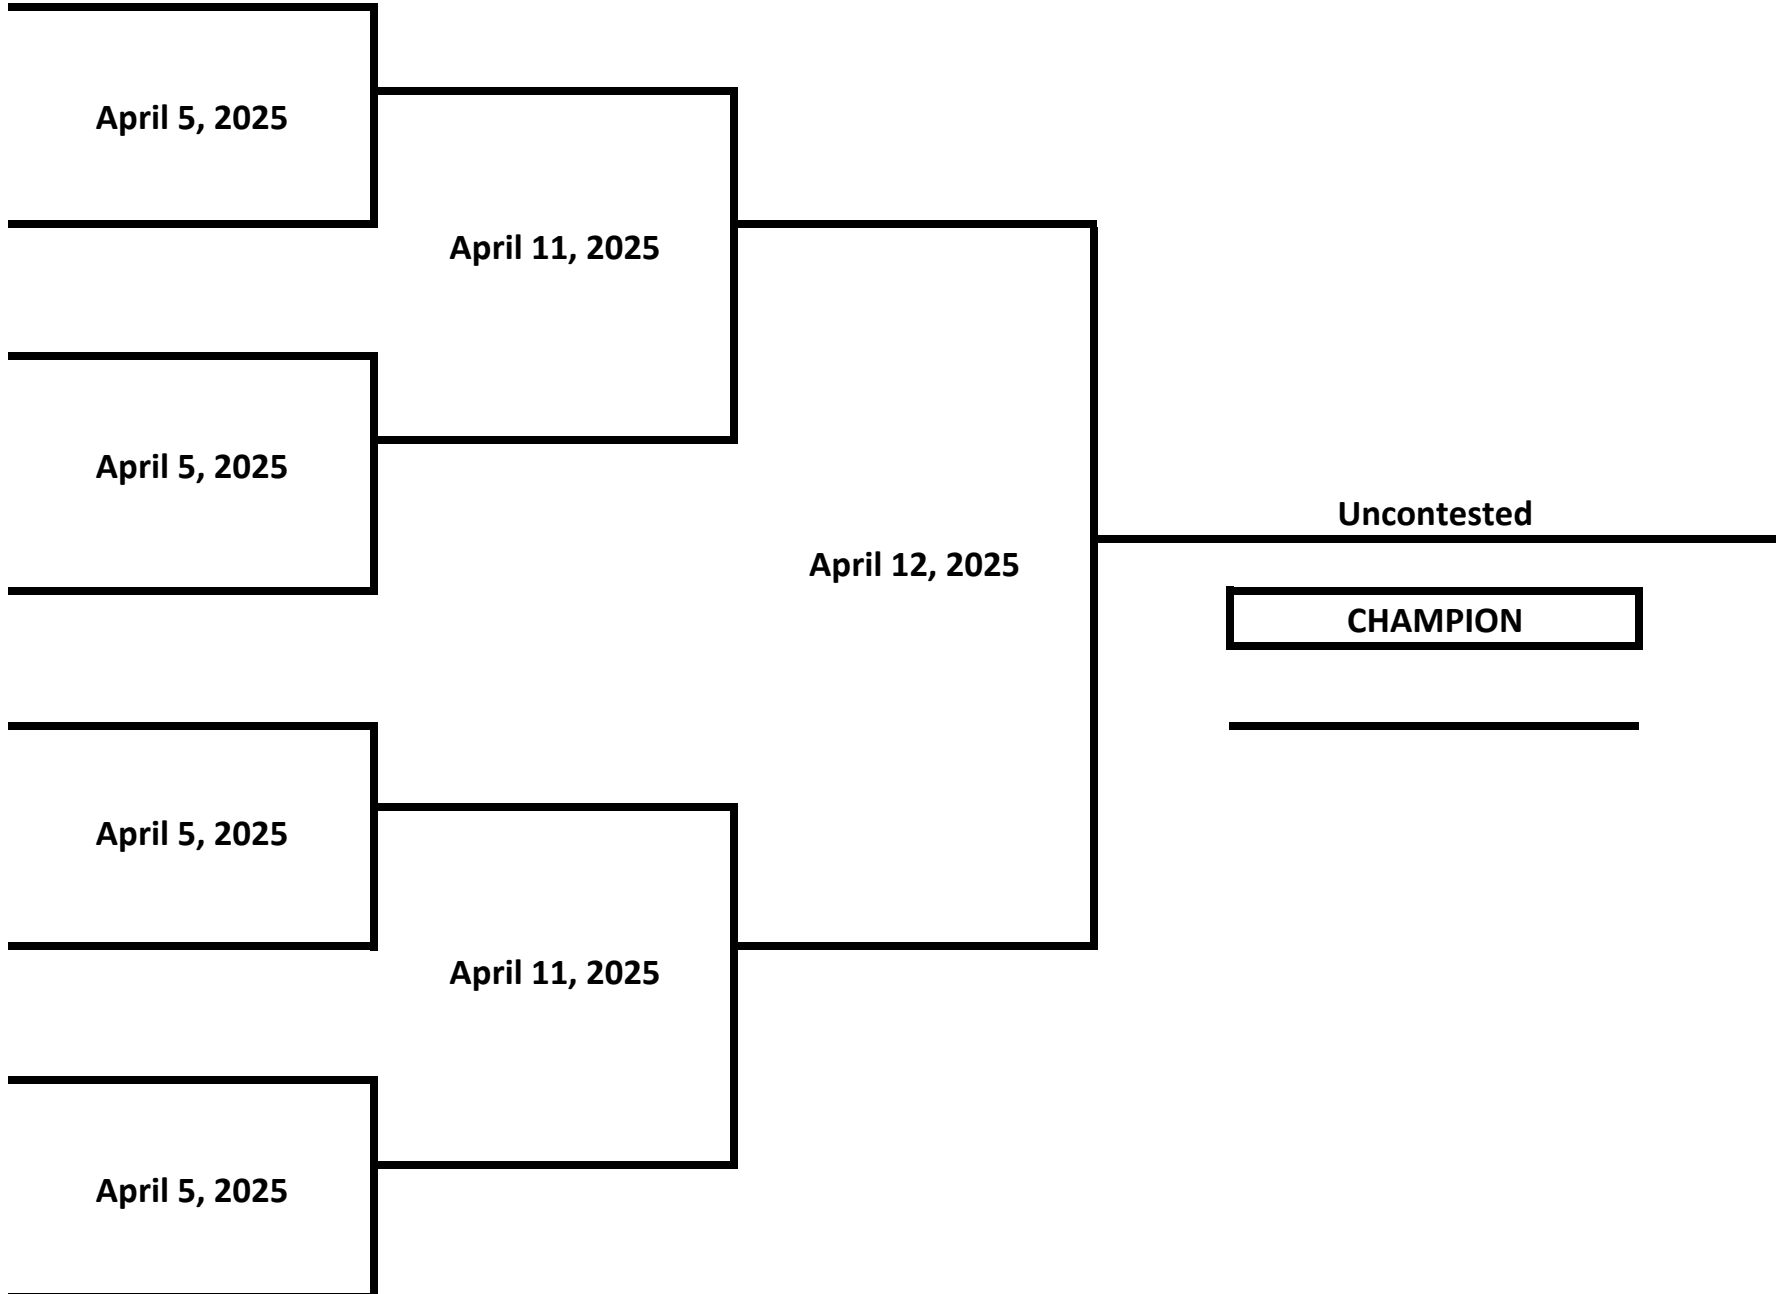

ELITE - OPEN - FEMALE

165 LBS

2025 MICHIGAN GOLDEN GLOVES - WEST MICHIGAN TOURNAMENT

ELITE - OPEN - FEMALE

176 LBS

2025 MICHIGAN GOLDEN GLOVES - WEST MICHIGAN TOURNAMENT

ELITE - OPEN - FEMALE

176+ LBS