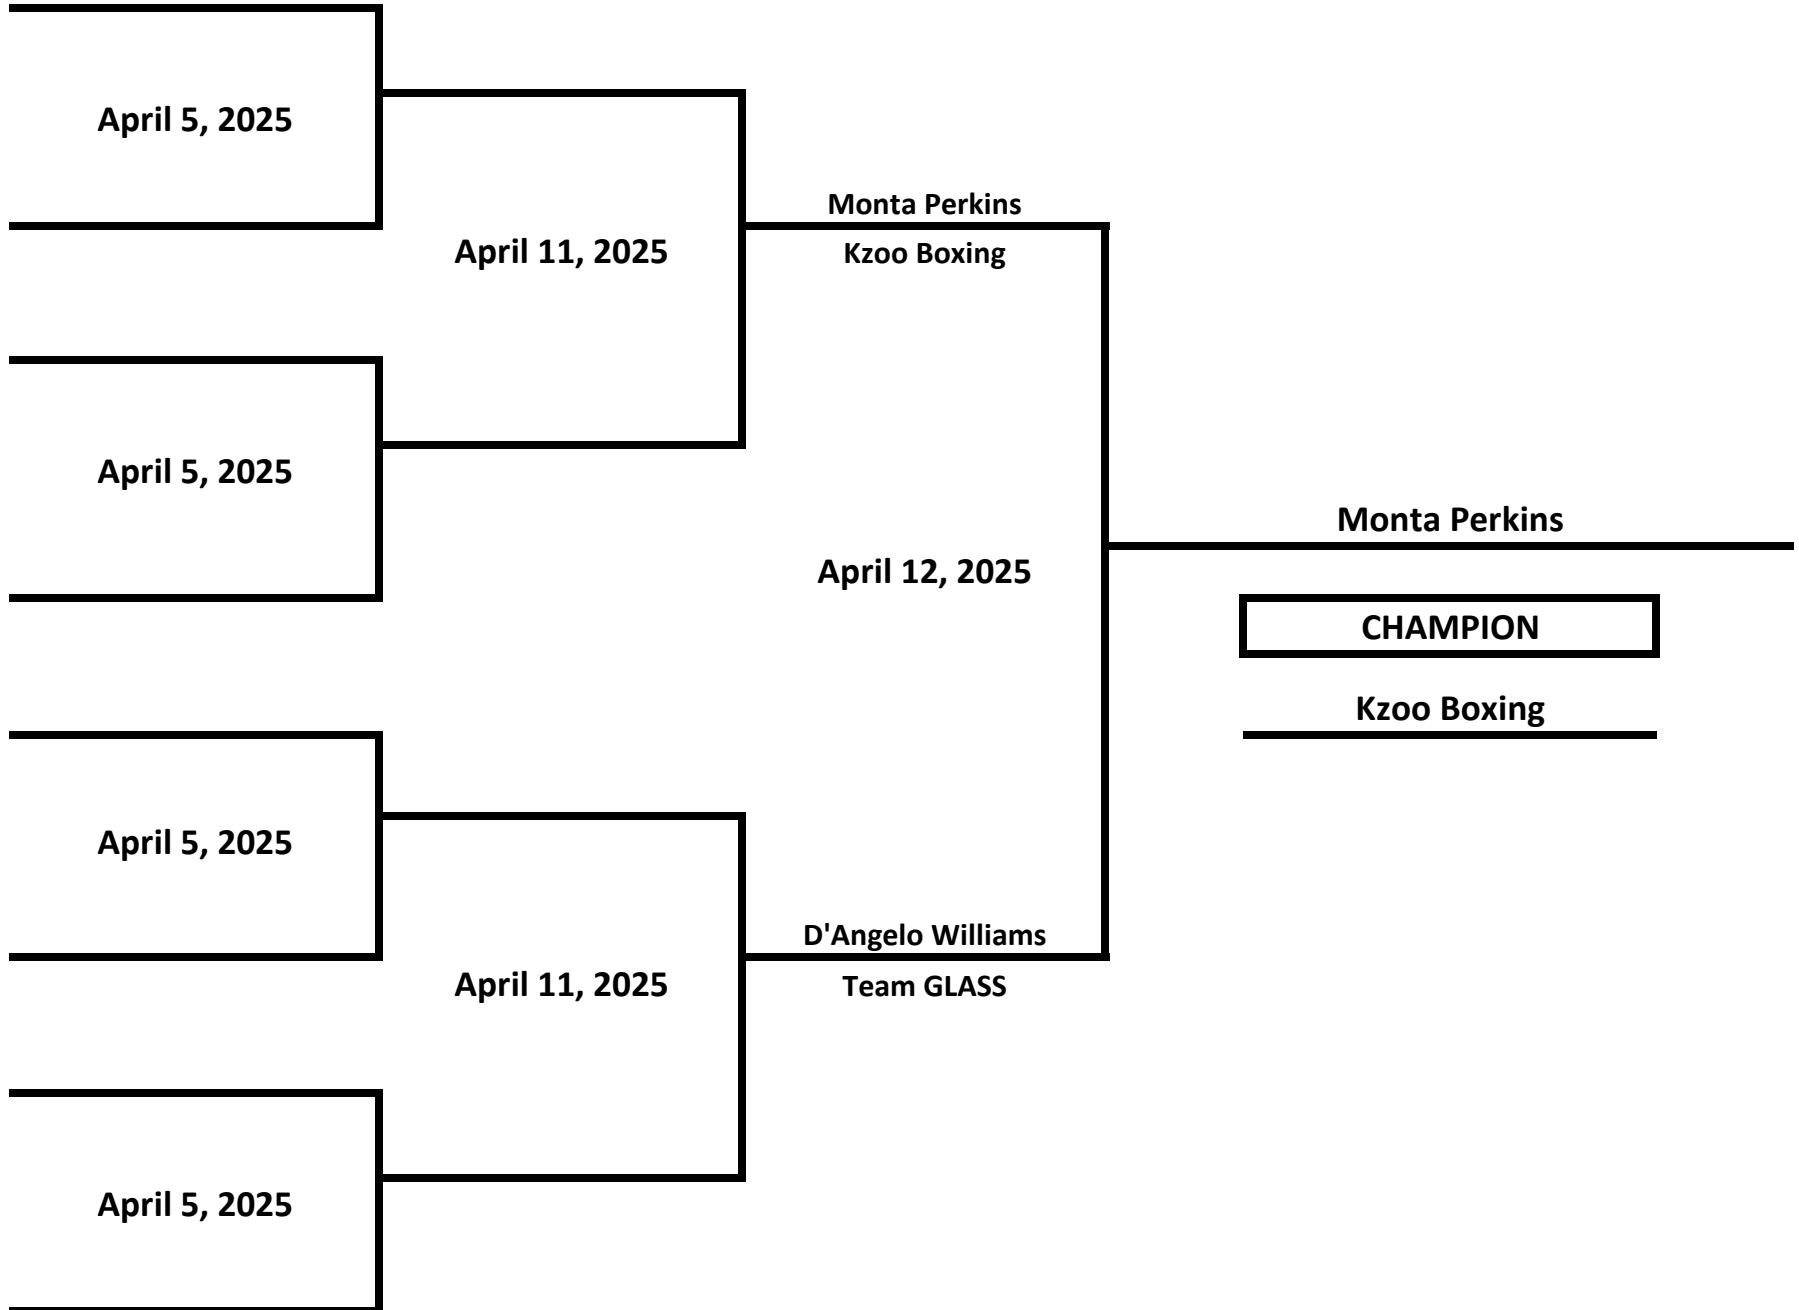

ELITE - NOVICE - MALE

187 LBS

2025 MICHIGAN GOLDEN GLOVES - WEST MICHIGAN TOURNAMENT

ELITE - NOVICE - MALE

198 LBS

2025 MICHIGAN GOLDEN GLOVES - WEST MICHIGAN TOURNAMENT

ELITE - NOVICE - MALE

198+ LBS