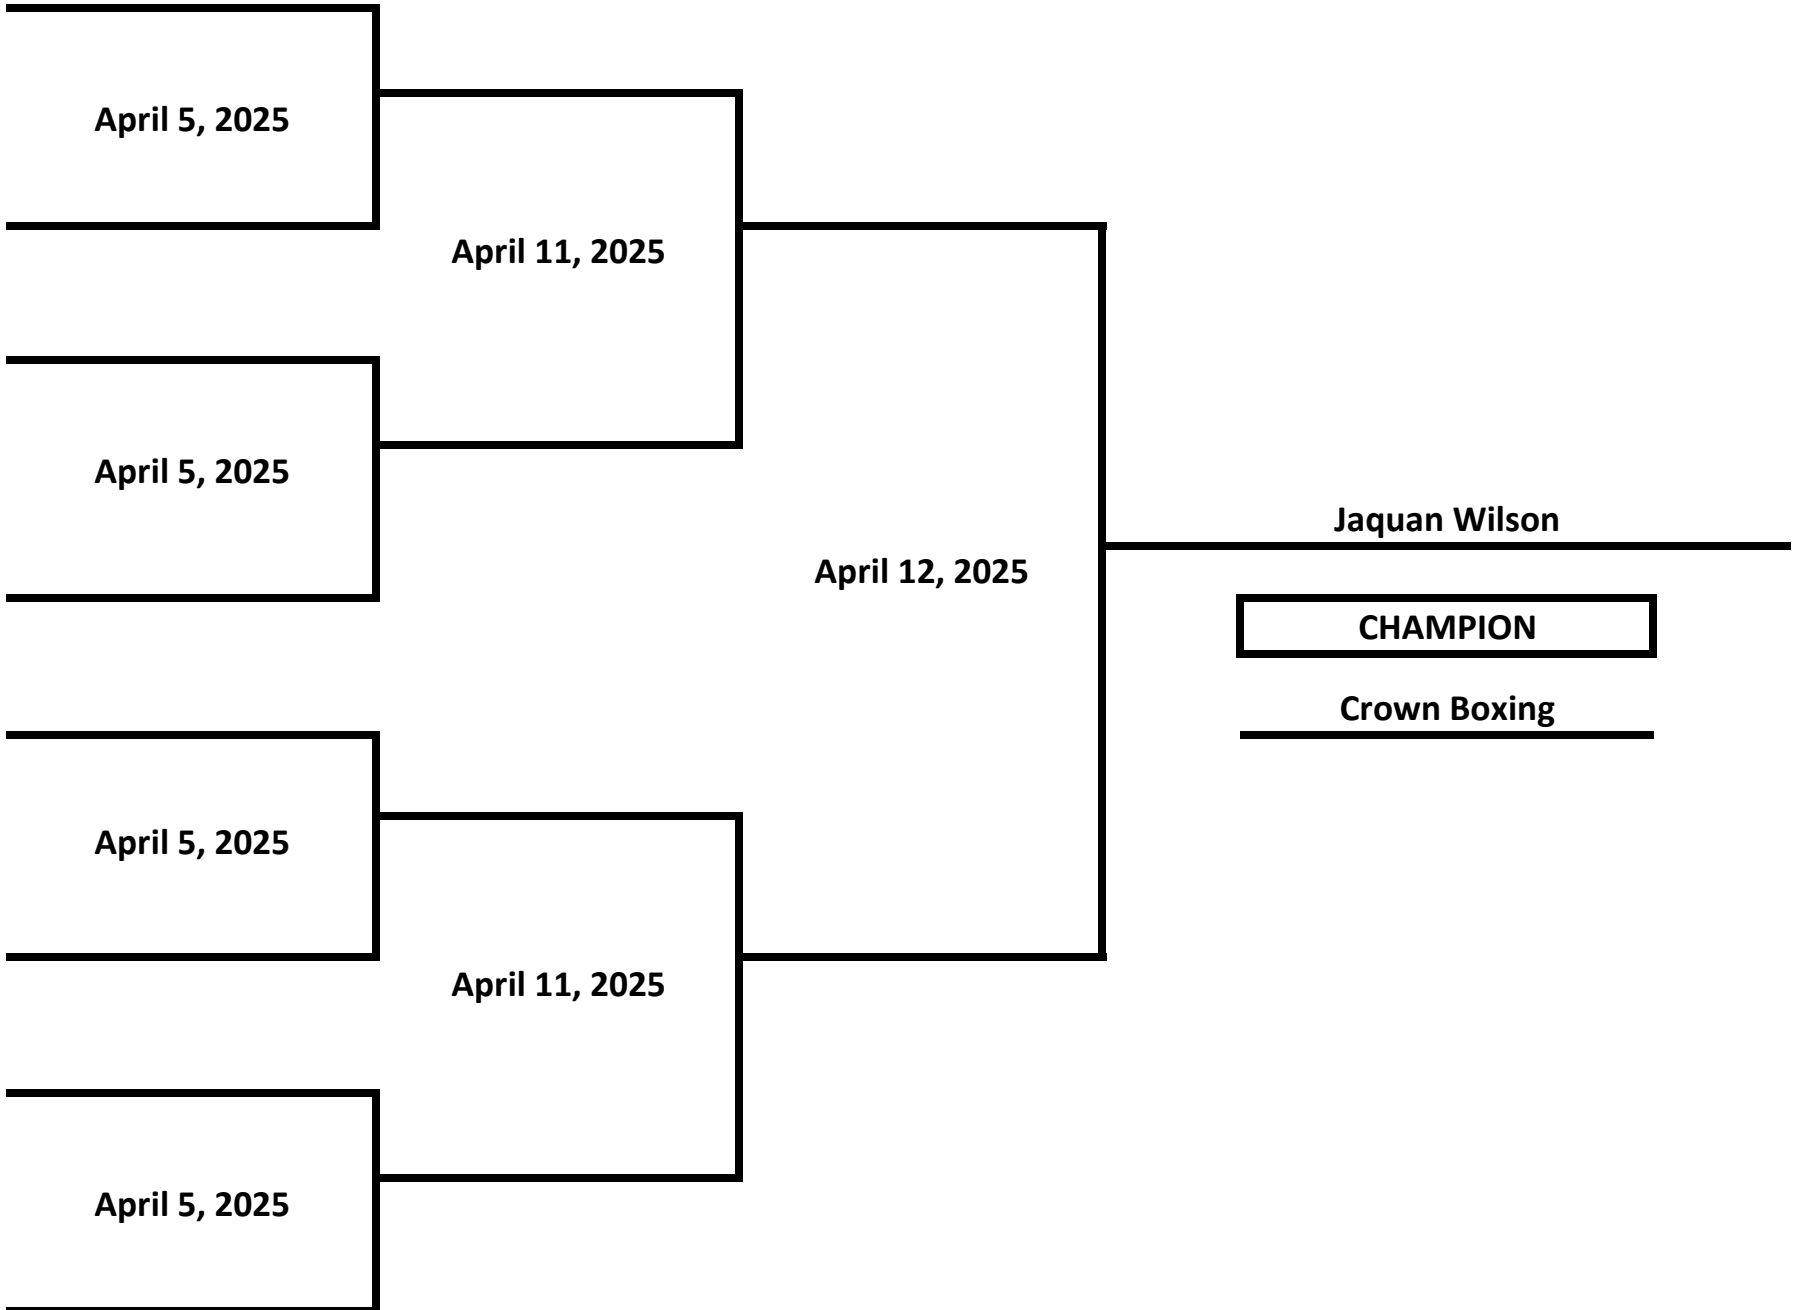

2025 MICHIGAN GOLDEN GLOVES - WEST MICHIGAN TOURNAMENT

ELITE - NOVICE - MALE

110 LBS

2025 MICHIGAN GOLDEN GLOVES - WEST MICHIGAN TOURNAMENT

ELITE - NOVICE - MALE

121 LBS

2025 MICHIGAN GOLDEN GLOVES - WEST MICHIGAN TOURNAMENT