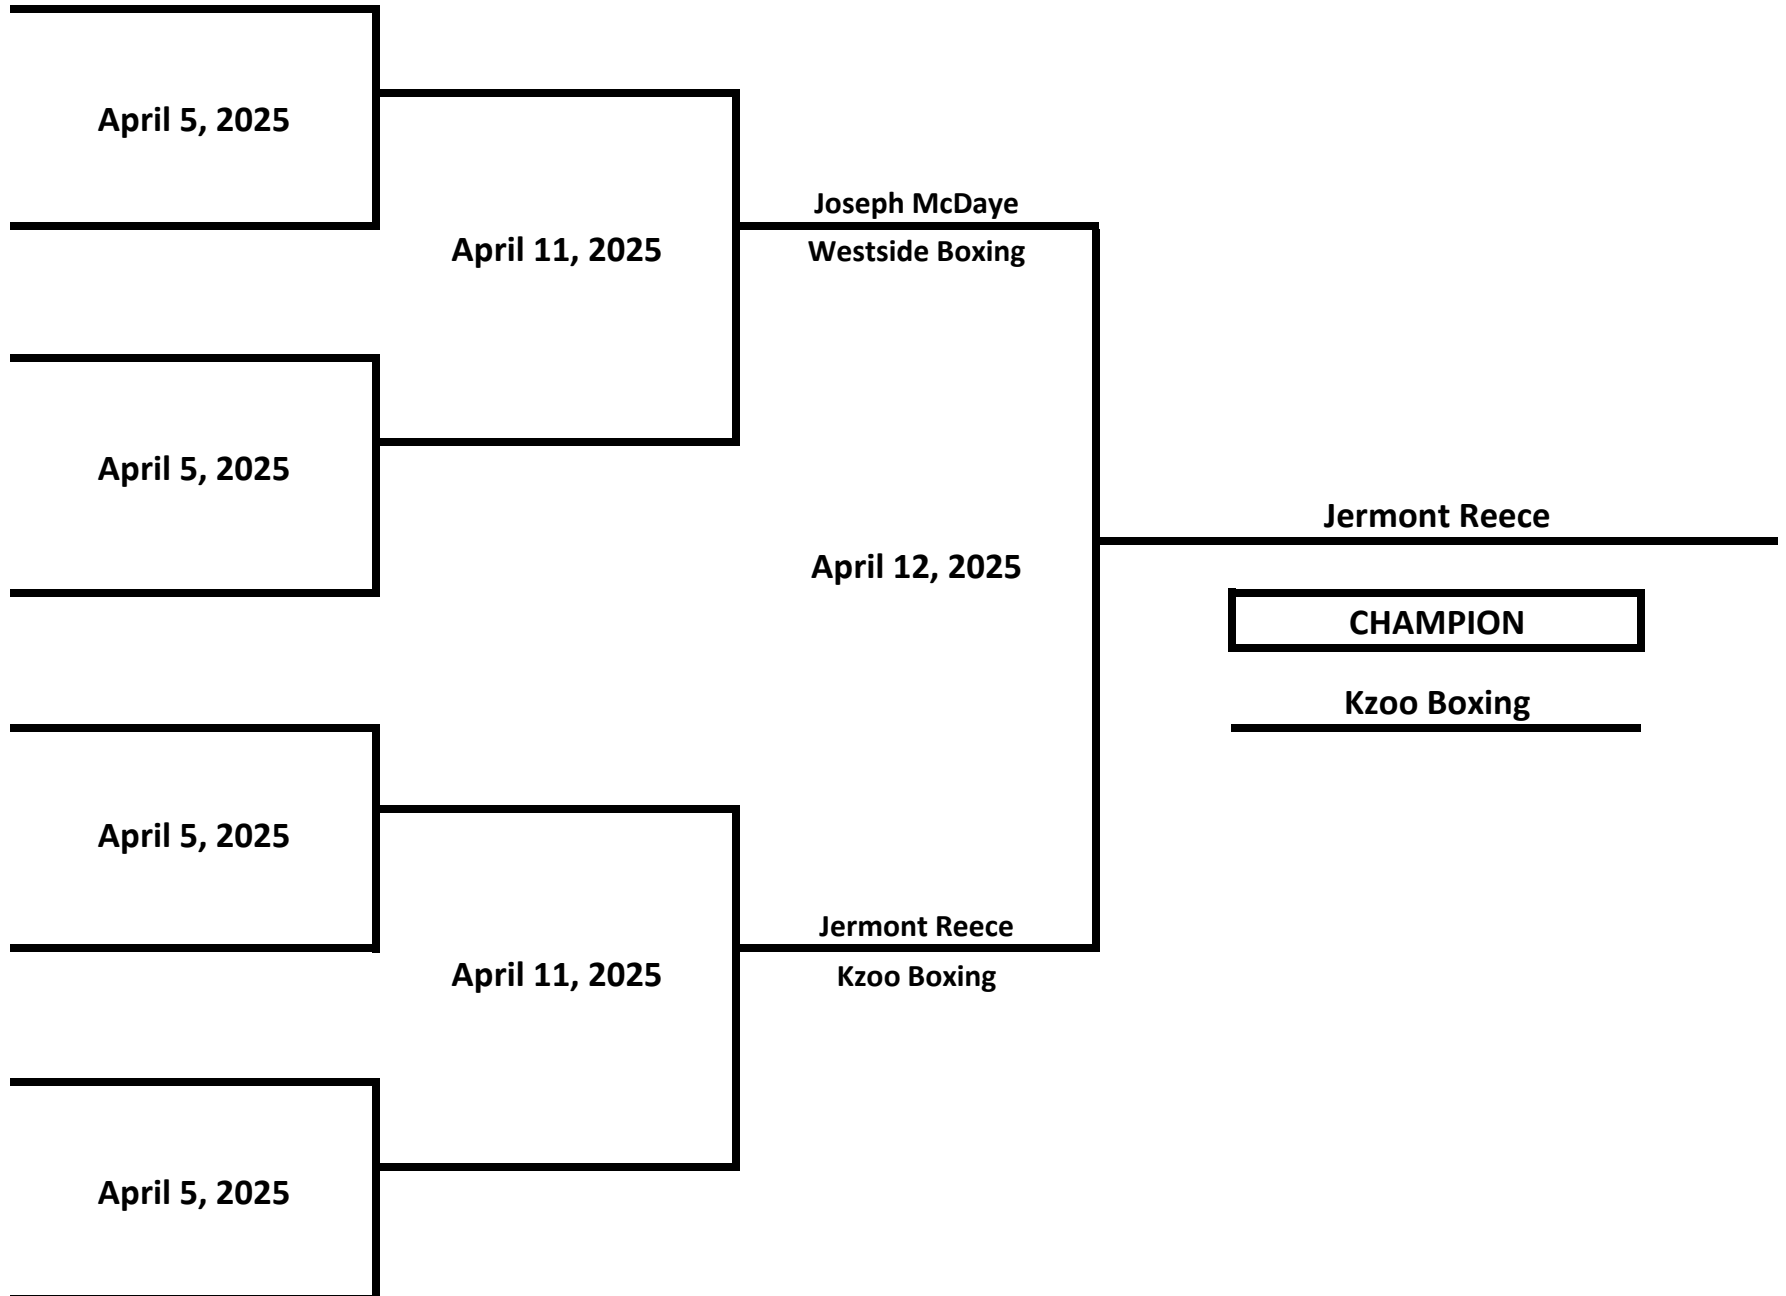

2025 MICHIGAN GOLDEN GLOVES - WEST MICHIGAN TOURNAMENT

ELITE - OPEN - MALE

165 LBS