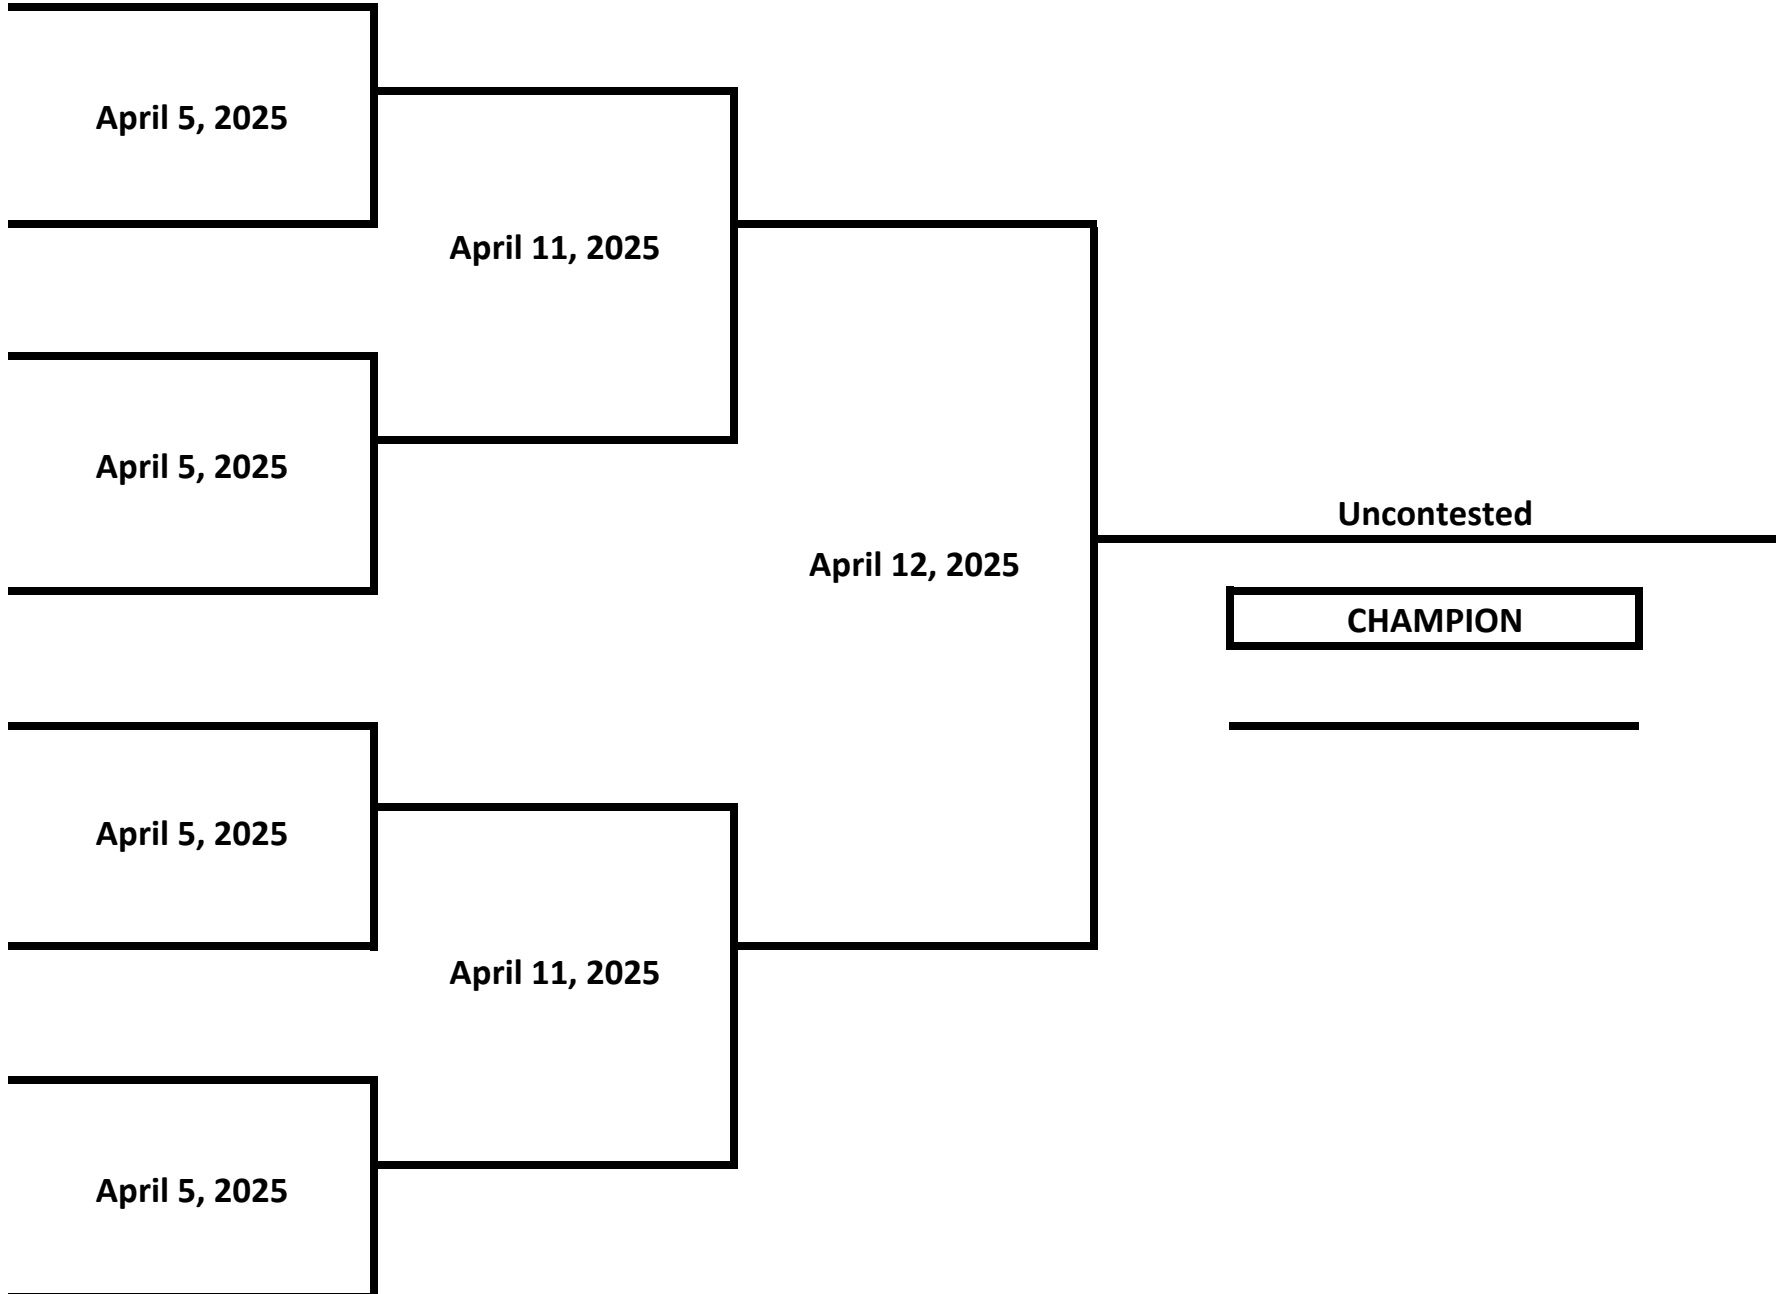

2025 MICHIGAN GOLDEN GLOVES - WEST MICHIGAN TOURNAMENT

ELITE - NOVICE - FEMALE

165 LBS