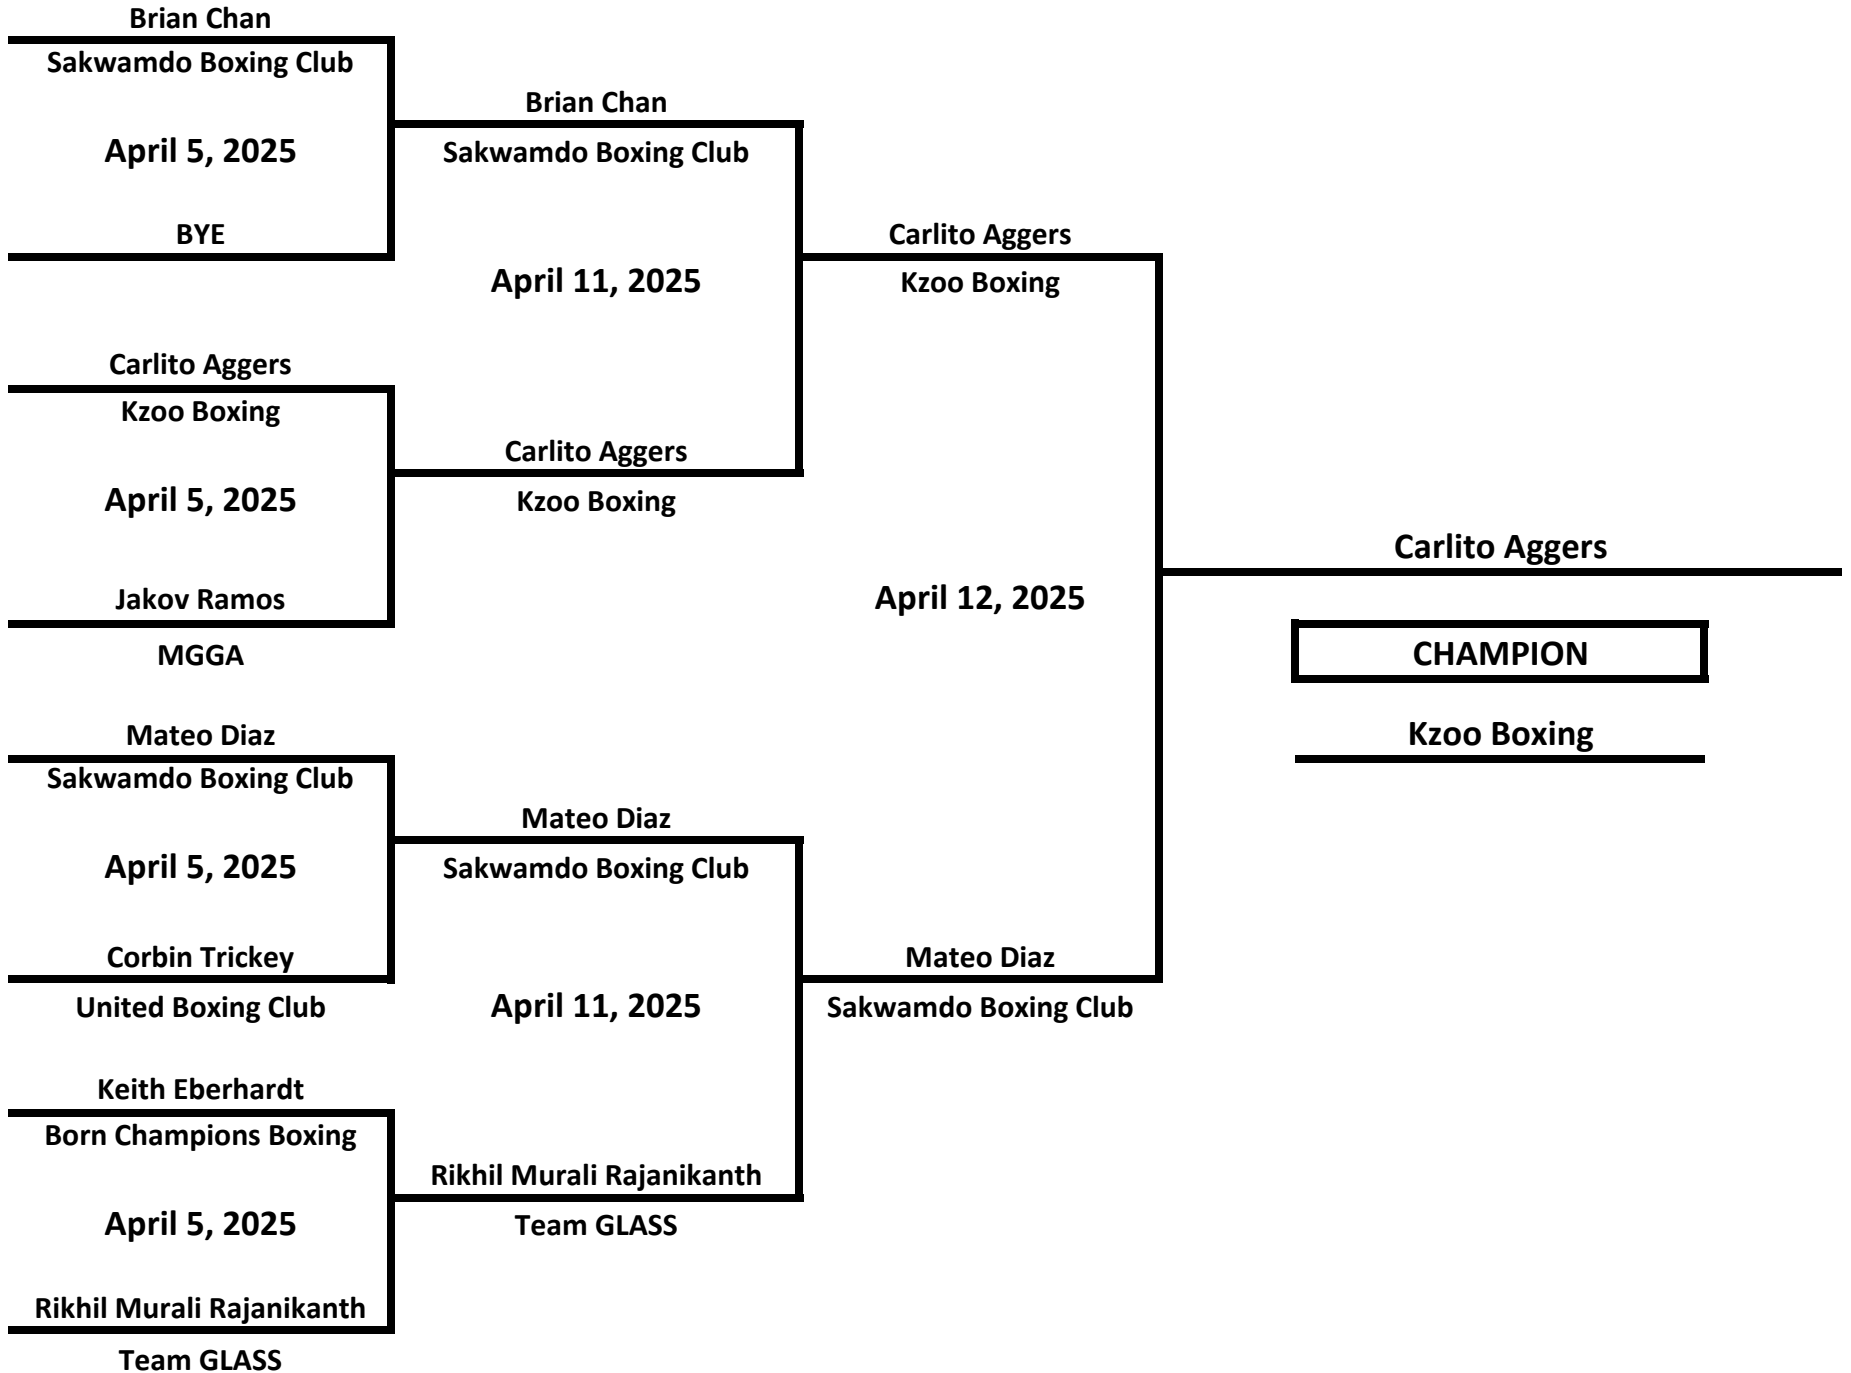

ELITE - NOVICE - MALE

132 LBS

2025 MICHIGAN GOLDEN GLOVES - WEST MICHIGAN TOURNAMENT

ELITE - NOVICE - MALE

143 LBS

2025 MICHIGAN GOLDEN GLOVES - WEST MICHIGAN TOURNAMENT

ELITE - NOVICE - MALE

154 LBS