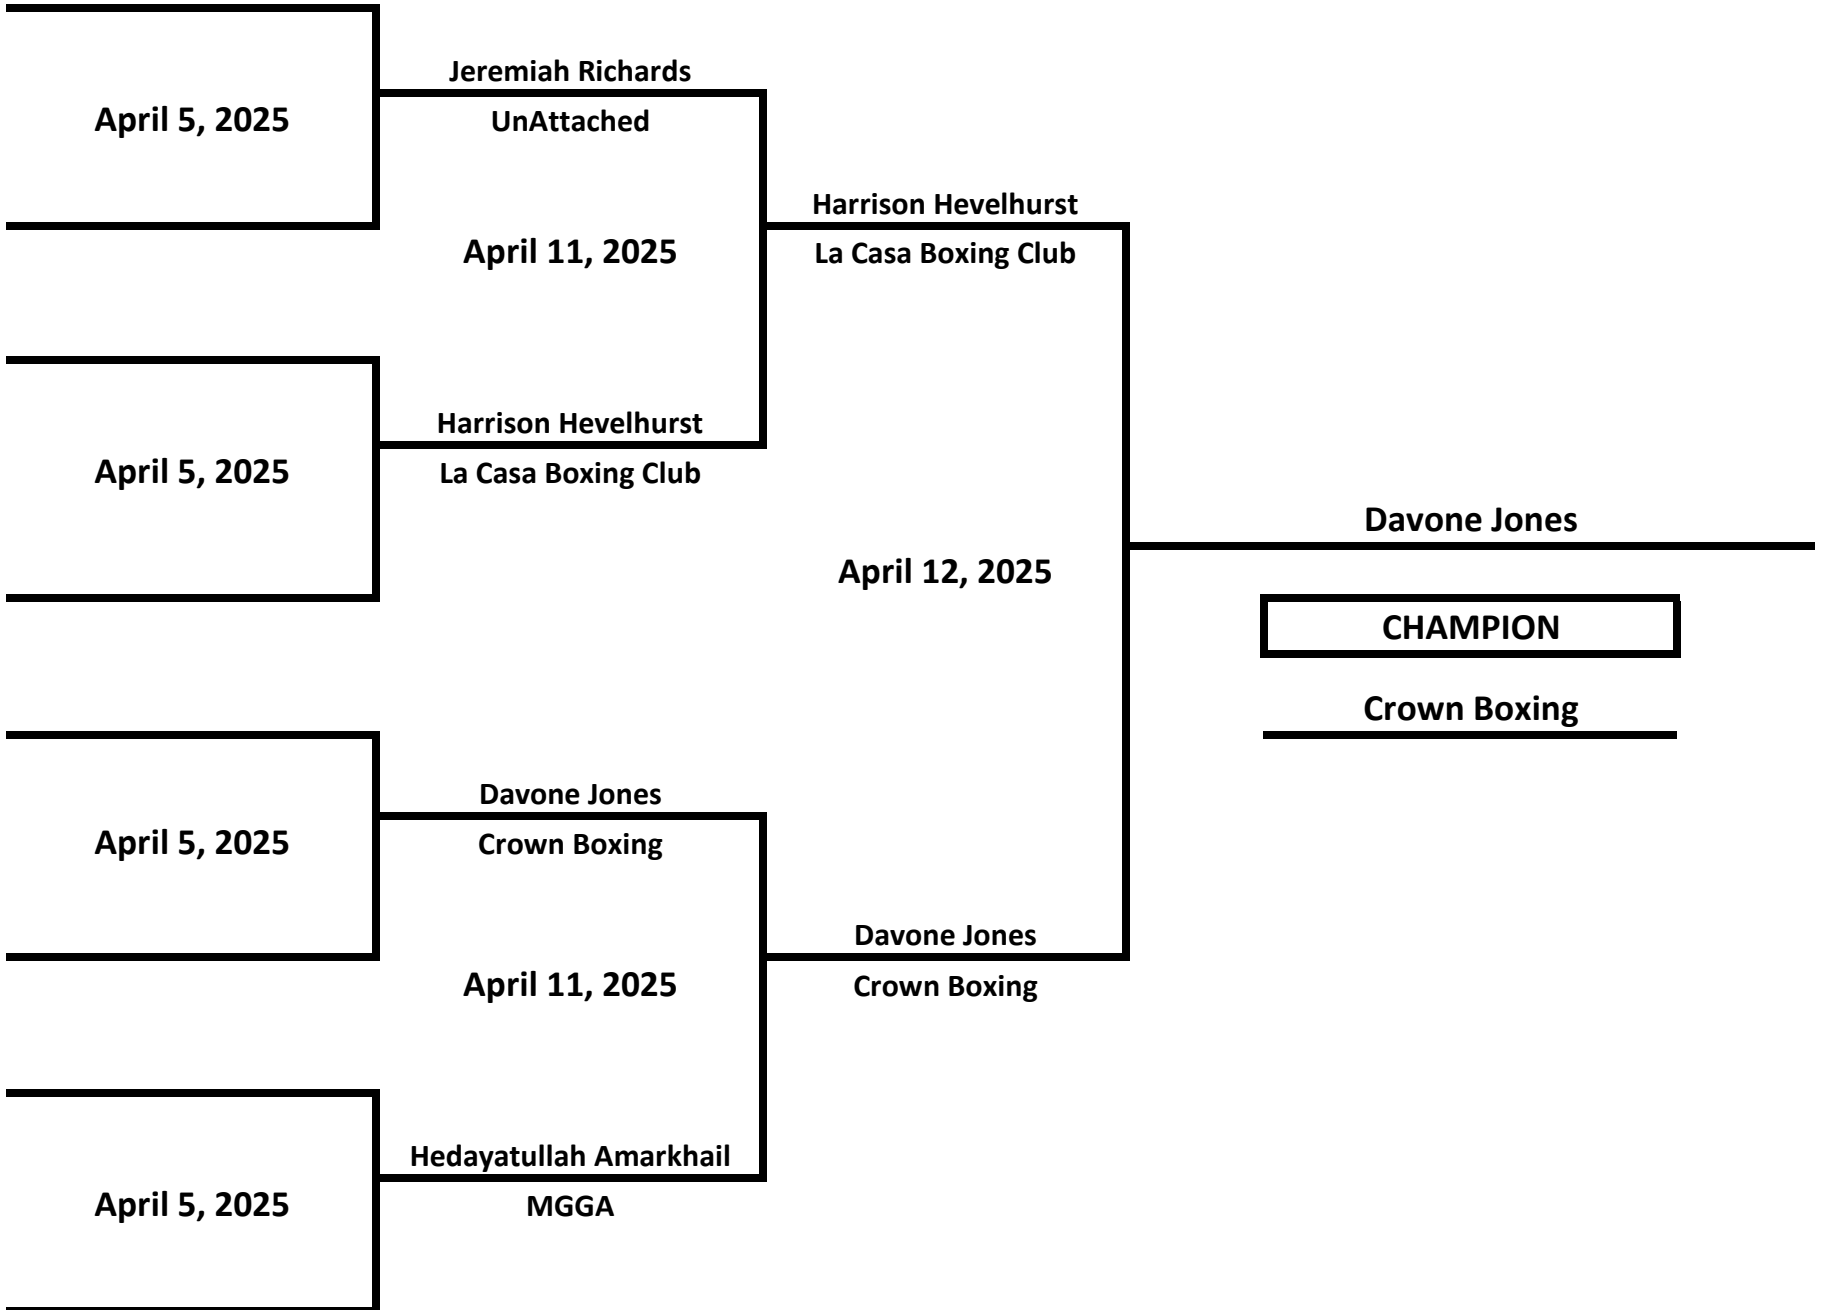

2025 MICHIGAN GOLDEN GLOVES - WEST MICHIGAN TOURNAMENT

ELITE - NOVICE - MALE

132 LBS