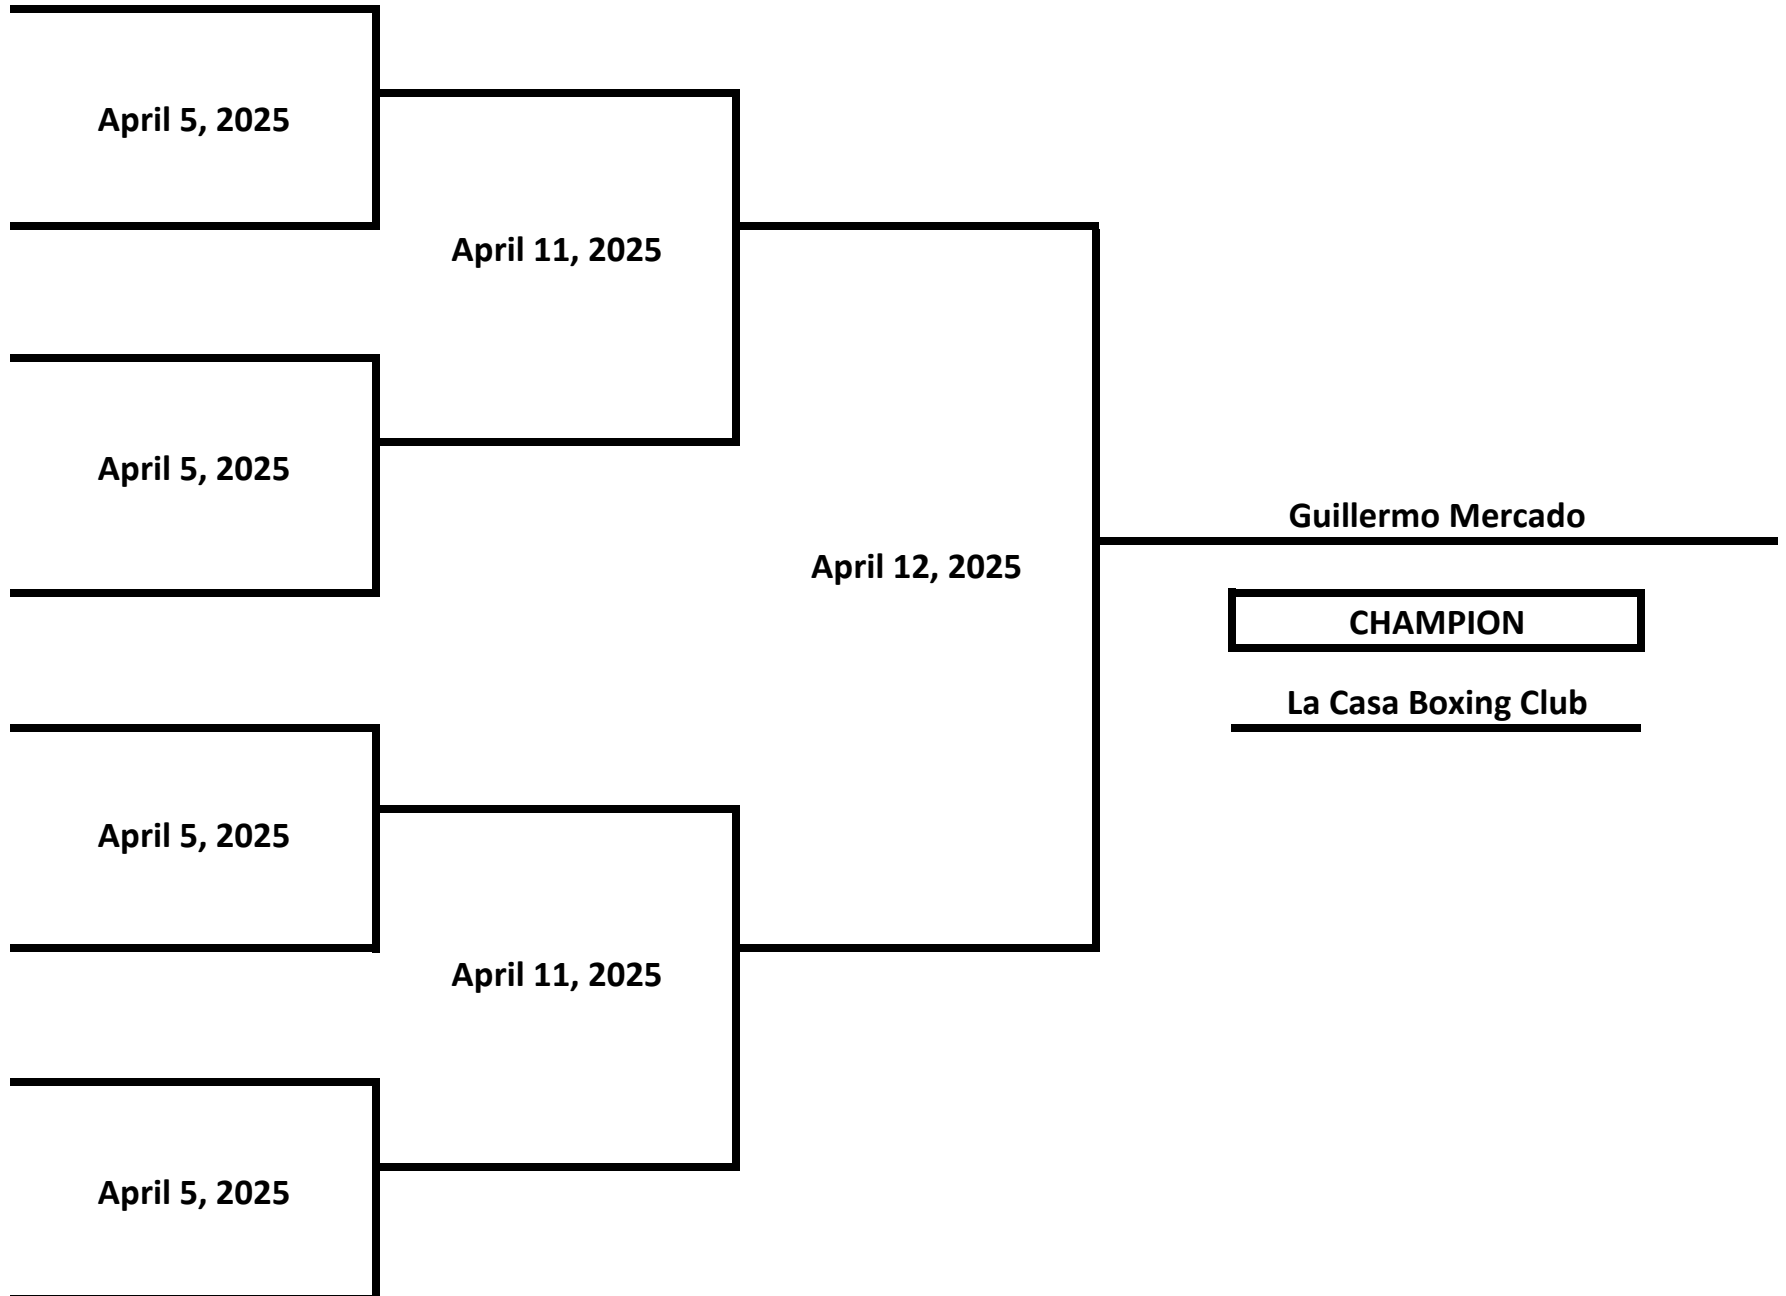

2025 MICHIGAN GOLDEN GLOVES - WEST MICHIGAN TOURNAMENT

ELITE - OPEN - MALE

110 LBS

2025 MICHIGAN GOLDEN GLOVES - WEST MICHIGAN TOURNAMENT

ELITE - OPEN - MALE

121 LBS

2025 MICHIGAN GOLDEN GLOVES - WEST MICHIGAN TOURNAMENT