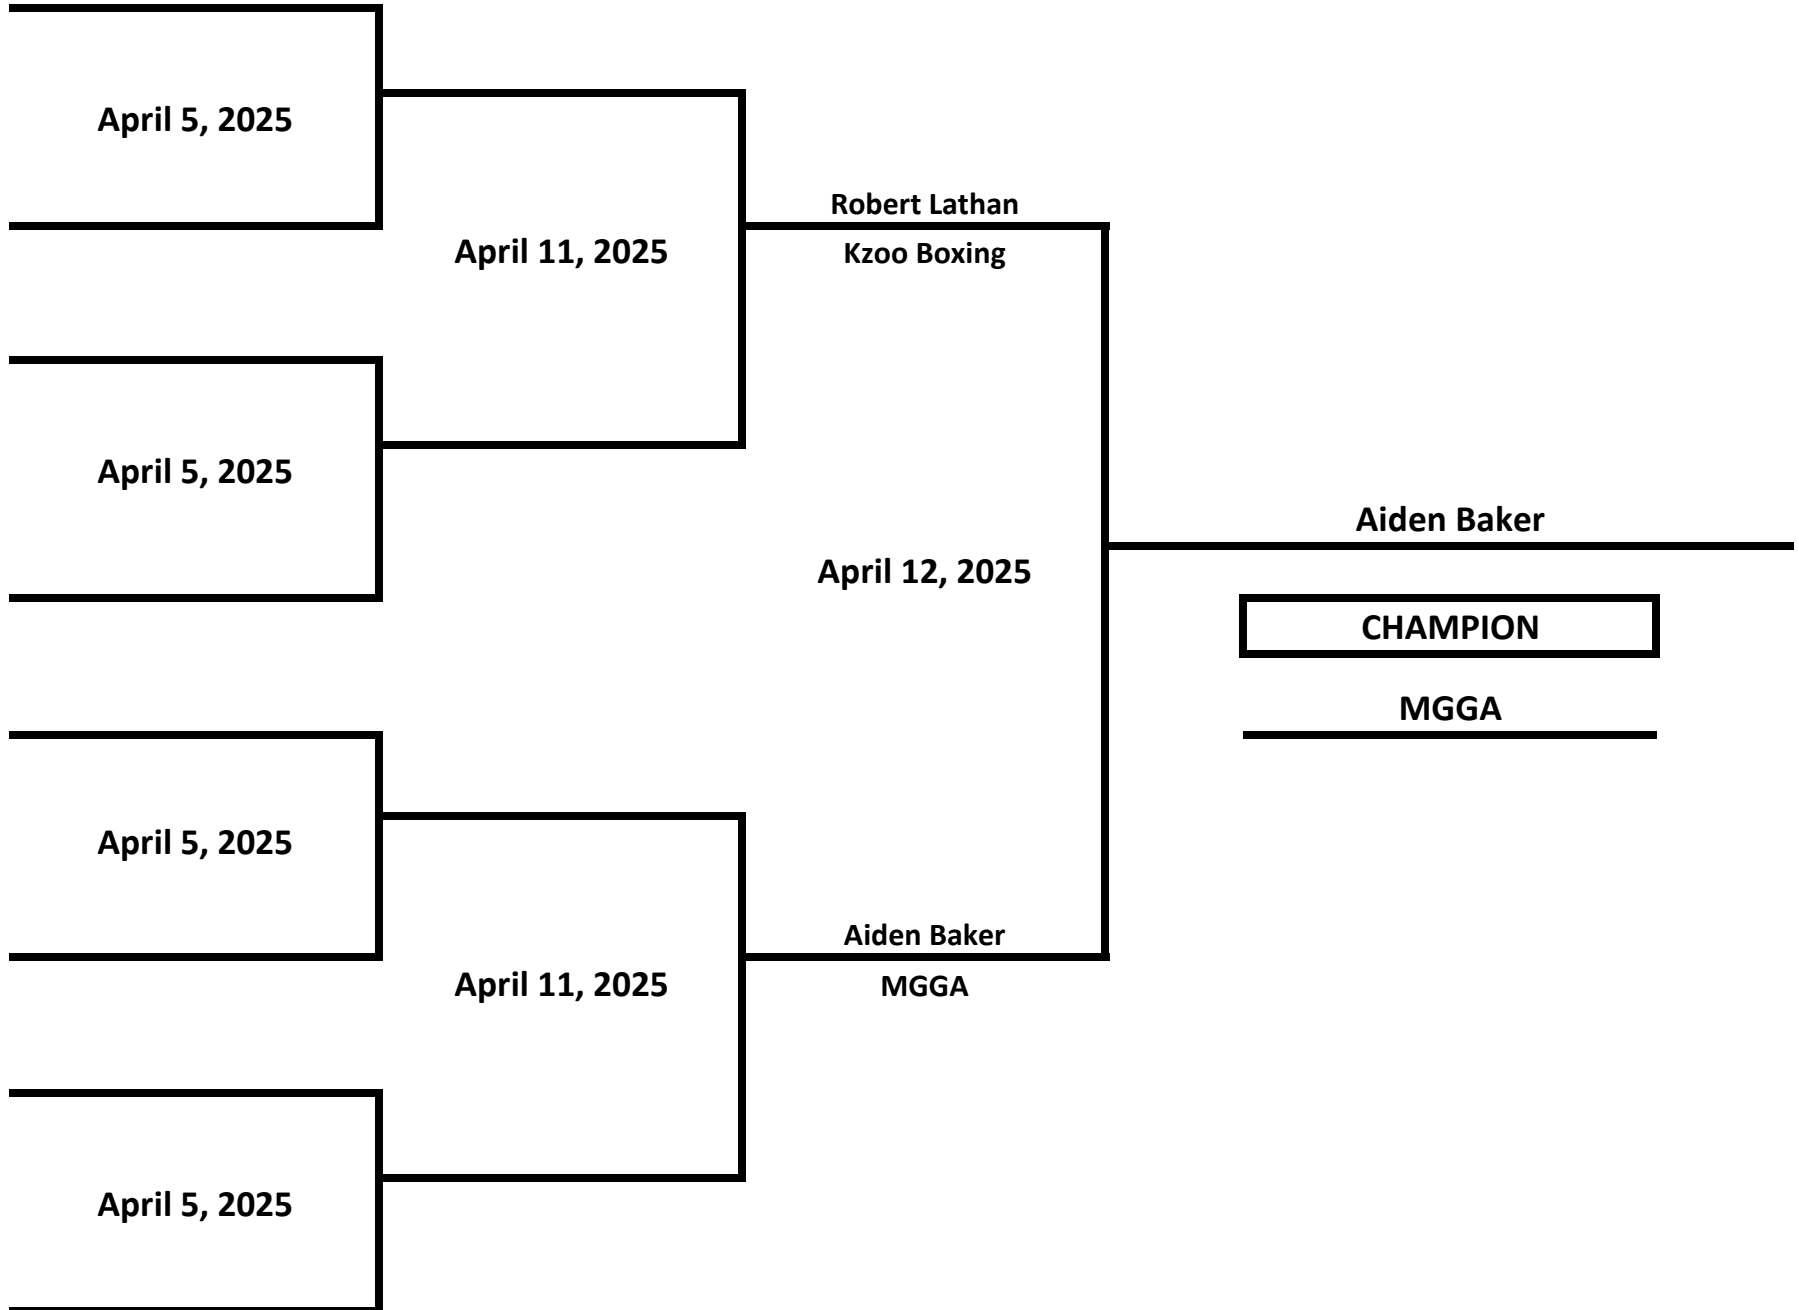

ELITE - NOVICE - MALE

187 LBS

2025 MICHIGAN GOLDEN GLOVES - WEST MICHIGAN TOURNAMENT

ELITE - NOVICE - MALE

198 LBS

2025 MICHIGAN GOLDEN GLOVES - WEST MICHIGAN TOURNAMENT

ELITE - NOVICE - MALE

198+ LBS