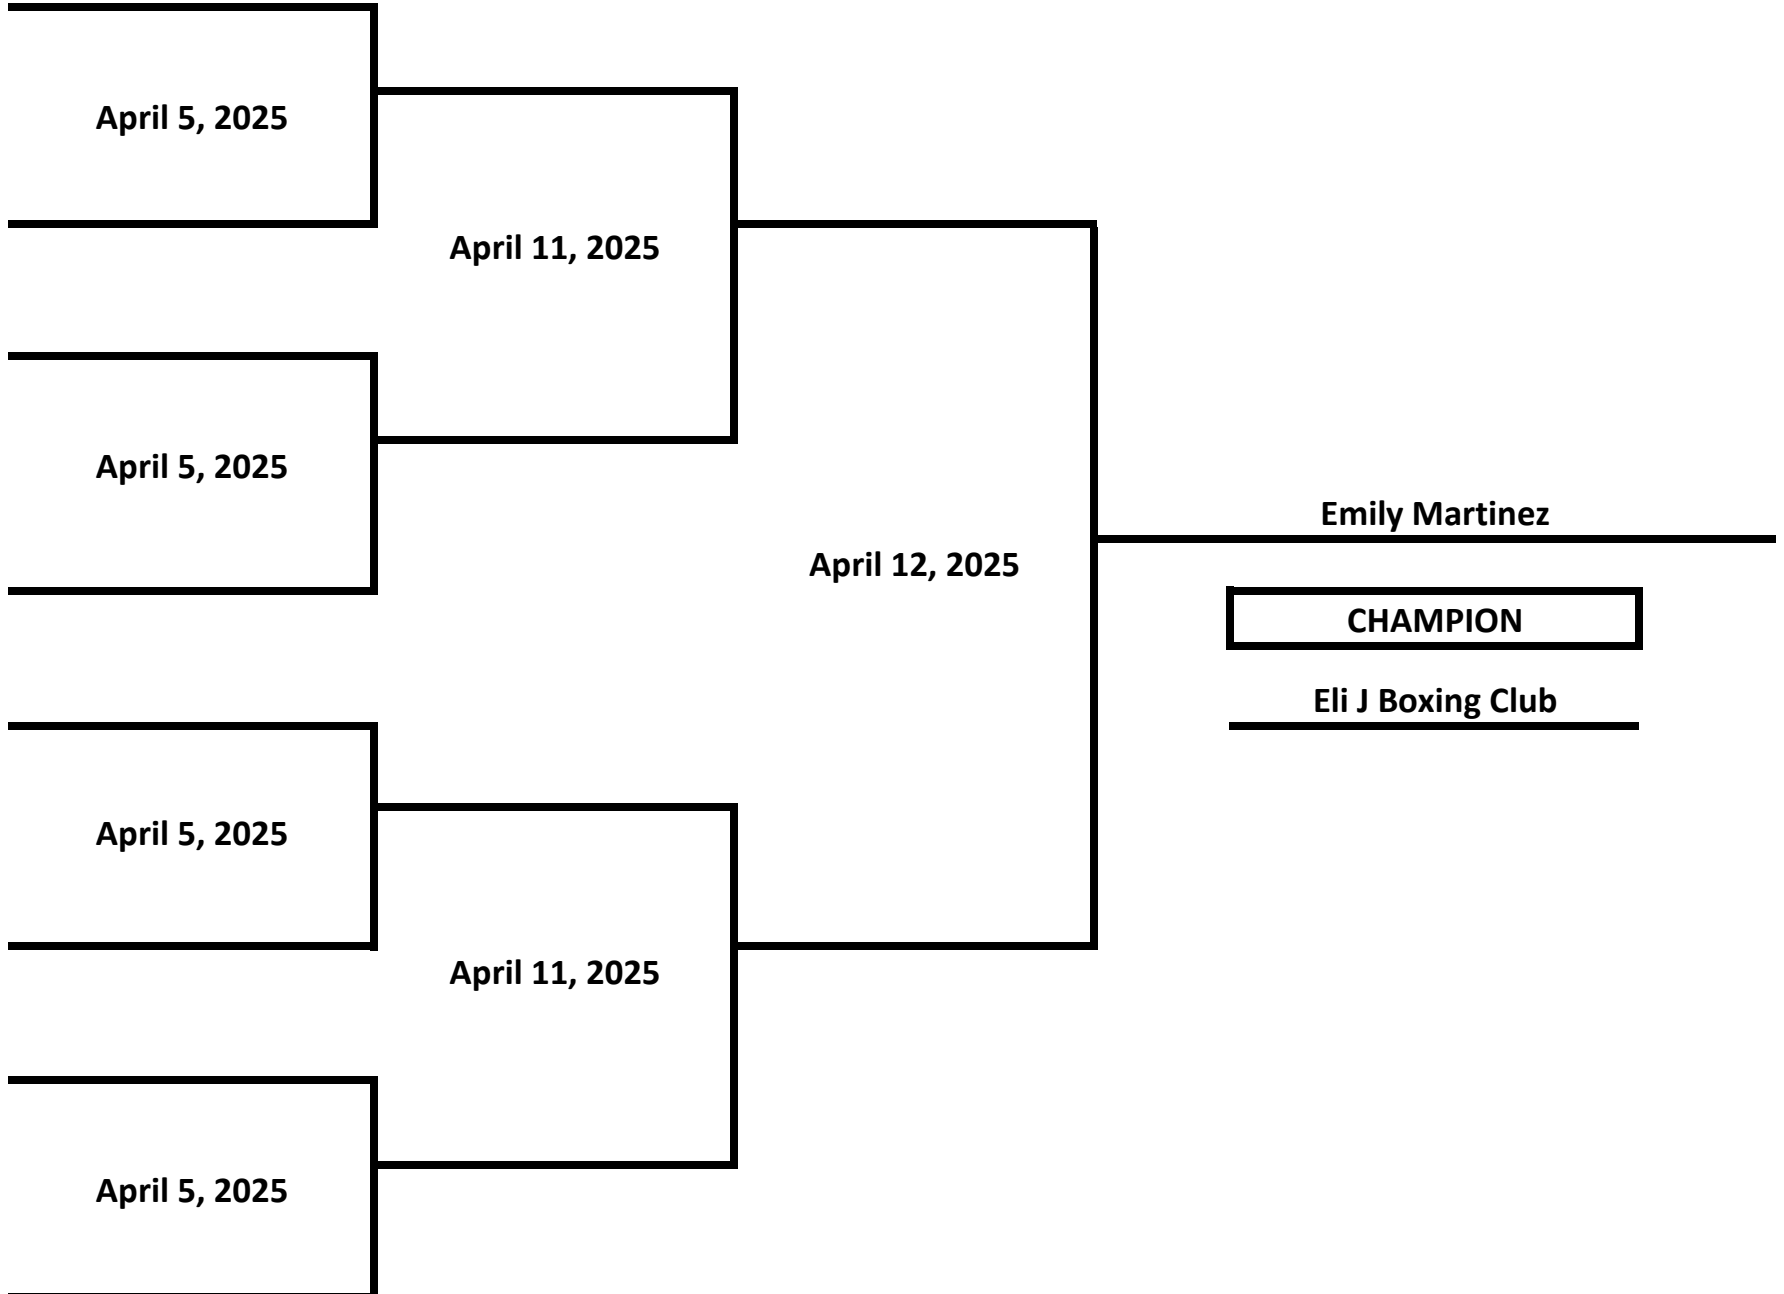

ELITE - NOVICE - FEMALE

119 LBS

2025 MICHIGAN GOLDEN GLOVES - WEST MICHIGAN TOURNAMENT

ELITE - NOVICE - FEMALE

125 LBS

2025 MICHIGAN GOLDEN GLOVES - WEST MICHIGAN TOURNAMENT

ELITE - NOVICE - FEMALE

132 LBS