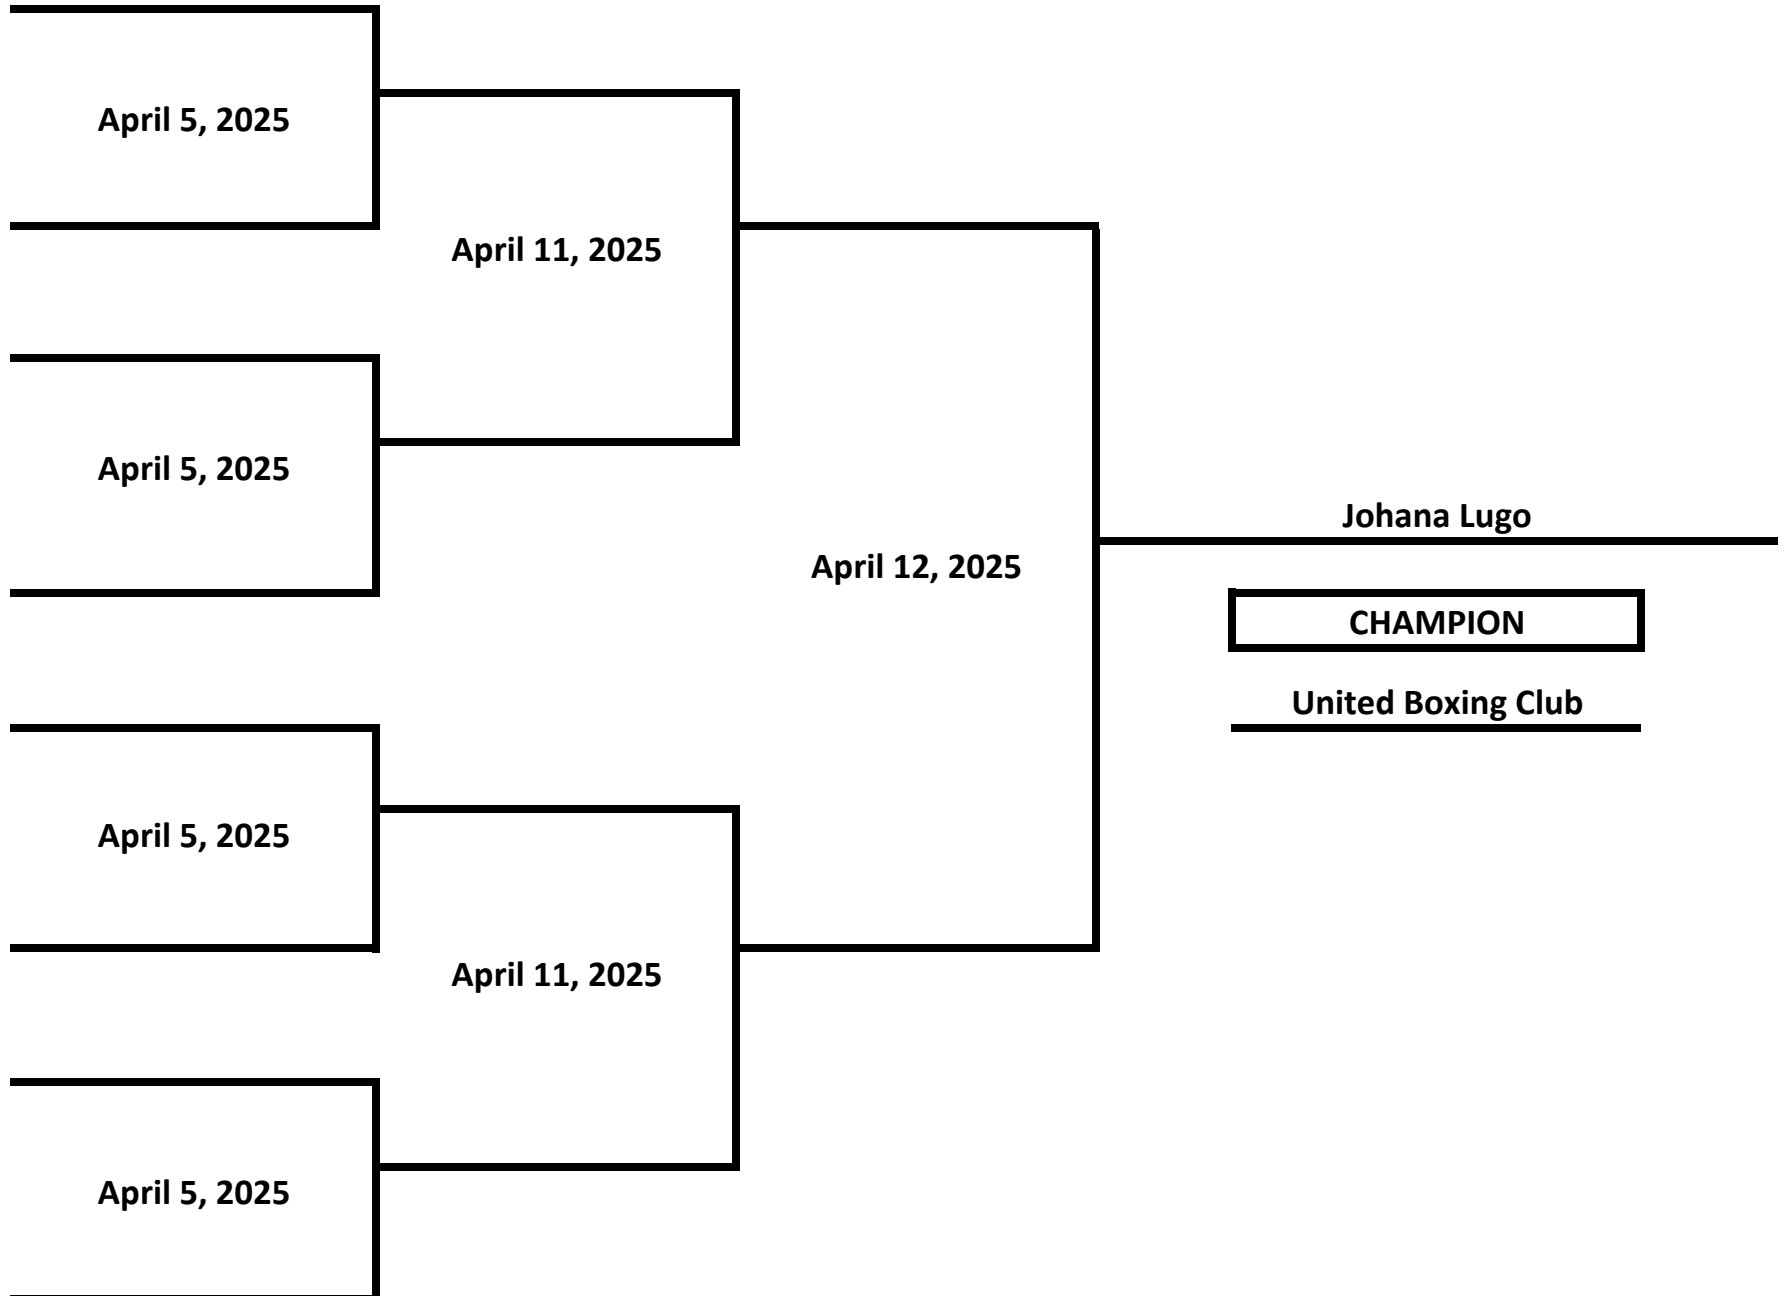

2025 MICHIGAN GOLDEN GLOVES - WEST MICHIGAN TOURNAMENT

ELITE - NOVICE - FEMALE

143 LBS

2025 MICHIGAN GOLDEN GLOVES - WEST MICHIGAN TOURNAMENT

ELITE - NOVICE - FEMALE

154 LBS

2025 MICHIGAN GOLDEN GLOVES - WEST MICHIGAN TOURNAMENT