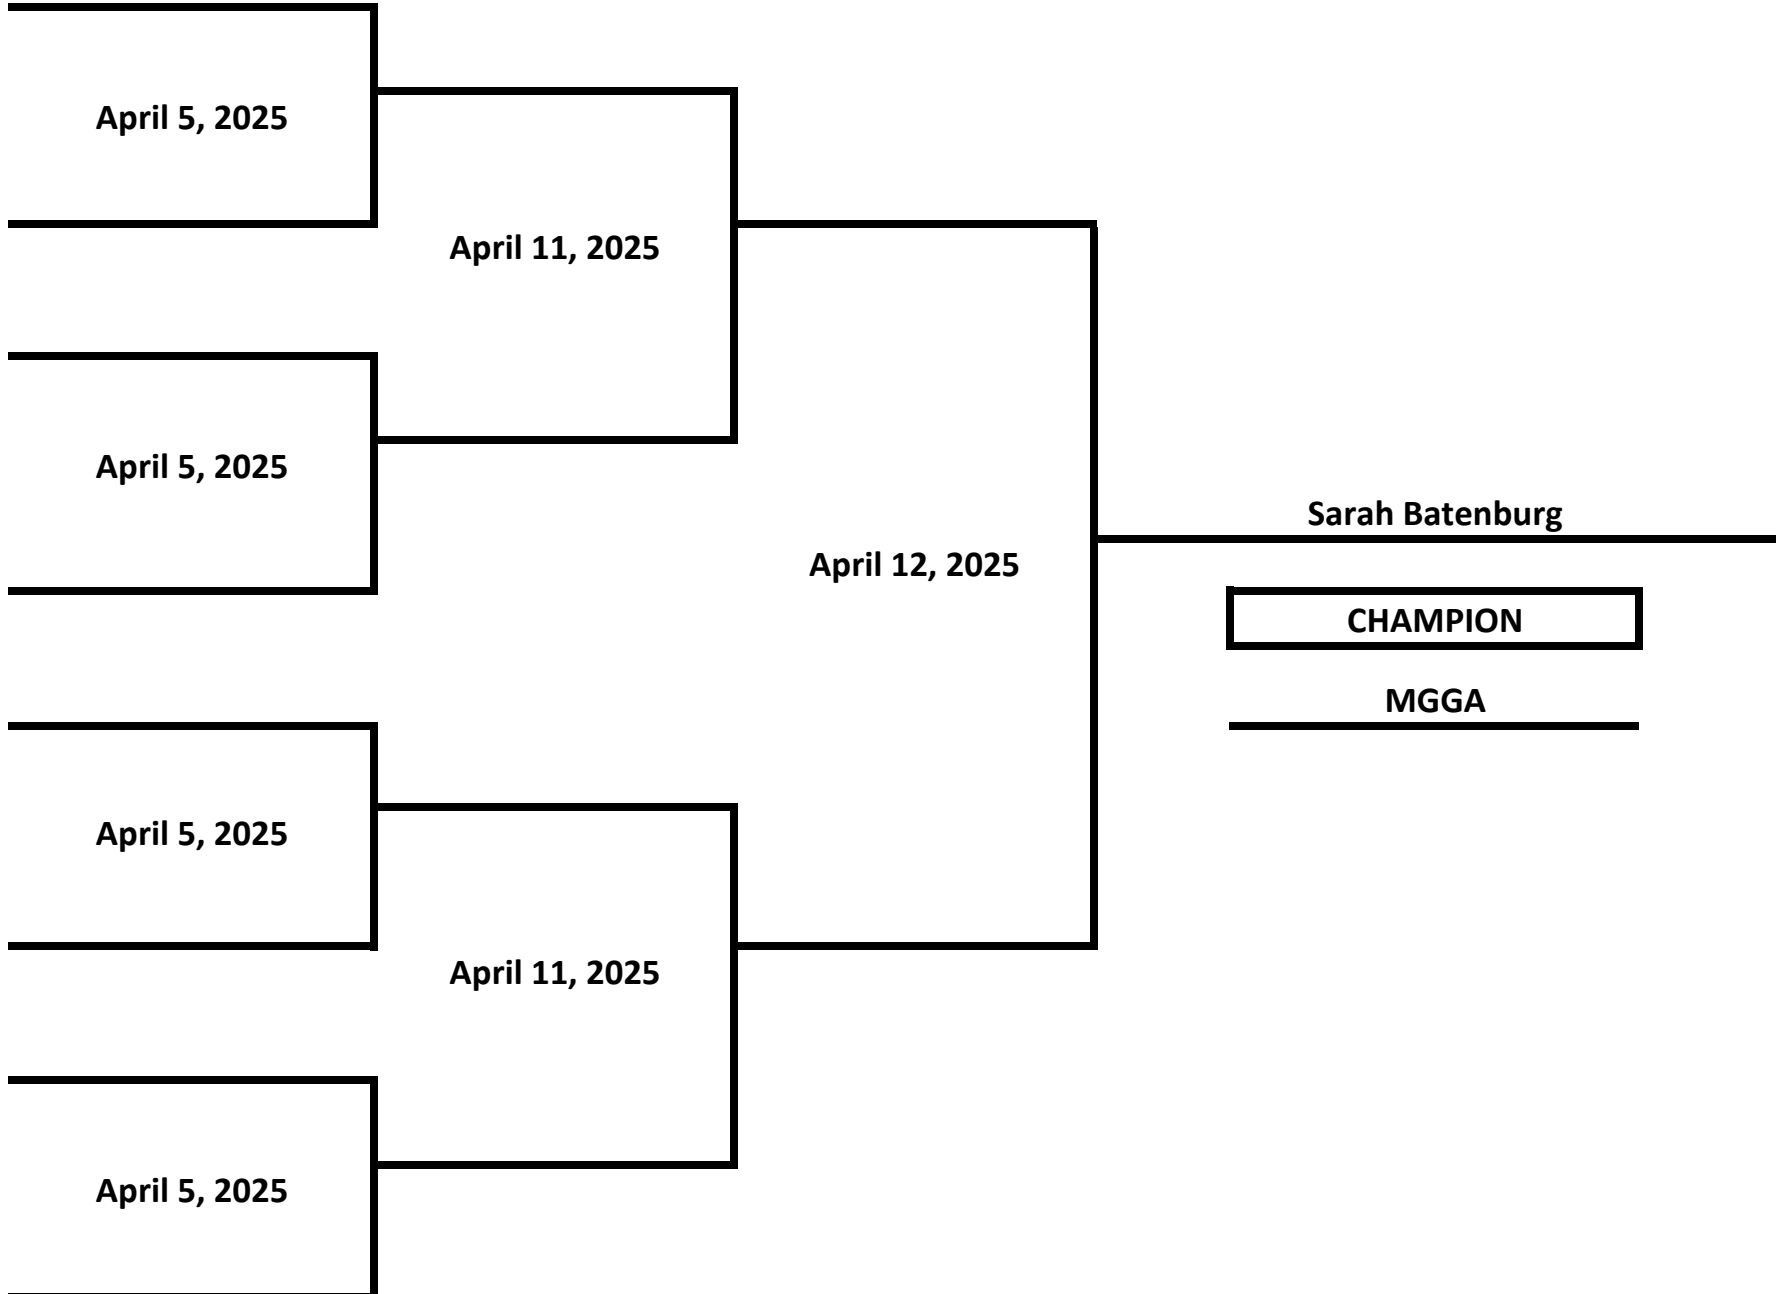

ELITE - OPEN - FEMALE

119 LBS

2025 MICHIGAN GOLDEN GLOVES - WEST MICHIGAN TOURNAMENT

ELITE - OPEN - FEMALE

125 LBS

2025 MICHIGAN GOLDEN GLOVES - WEST MICHIGAN TOURNAMENT

ELITE - OPEN - FEMALE

132 LBS