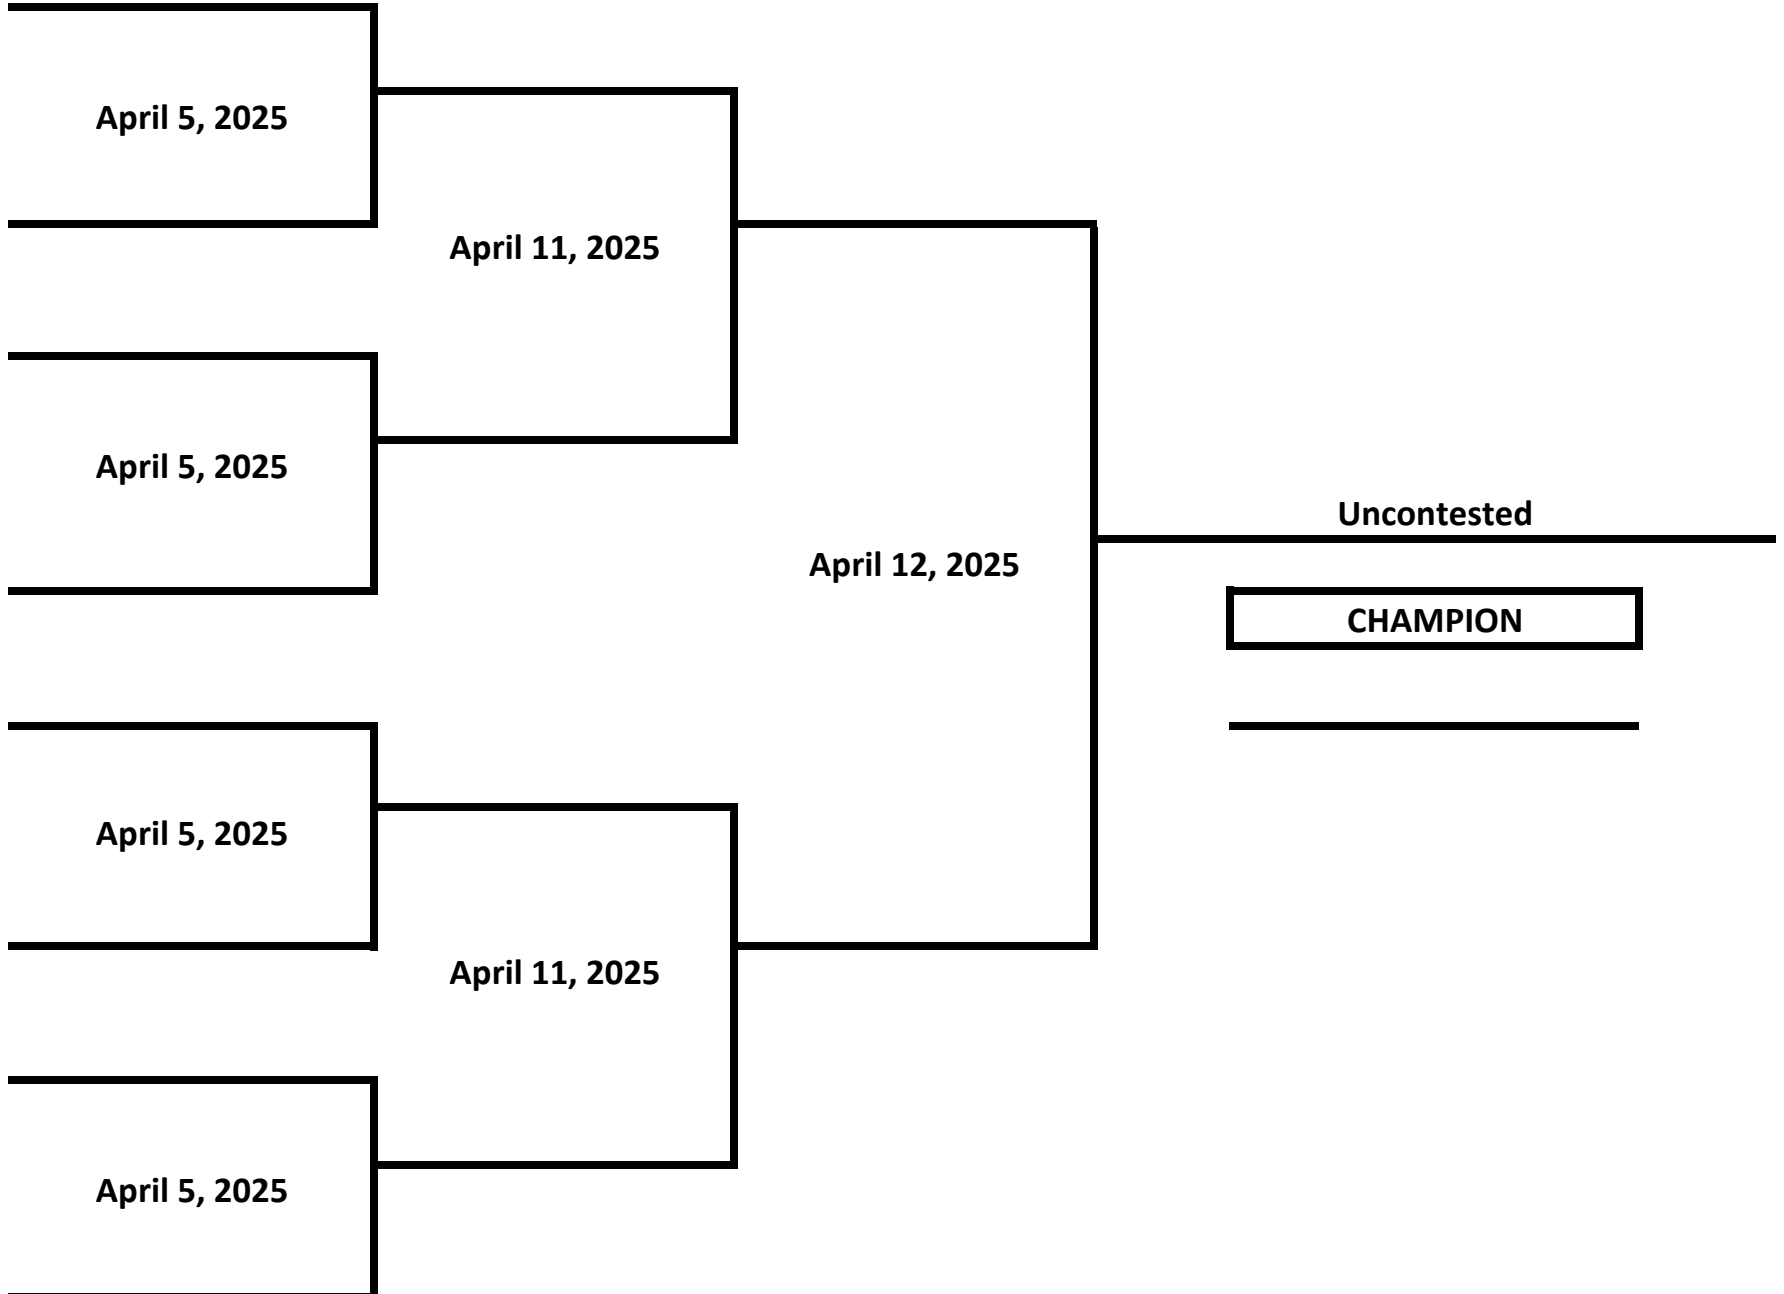

2025 MICHIGAN GOLDEN GLOVES - WEST MICHIGAN TOURNAMENT

ELITE - OPEN - MALE

110 LBS