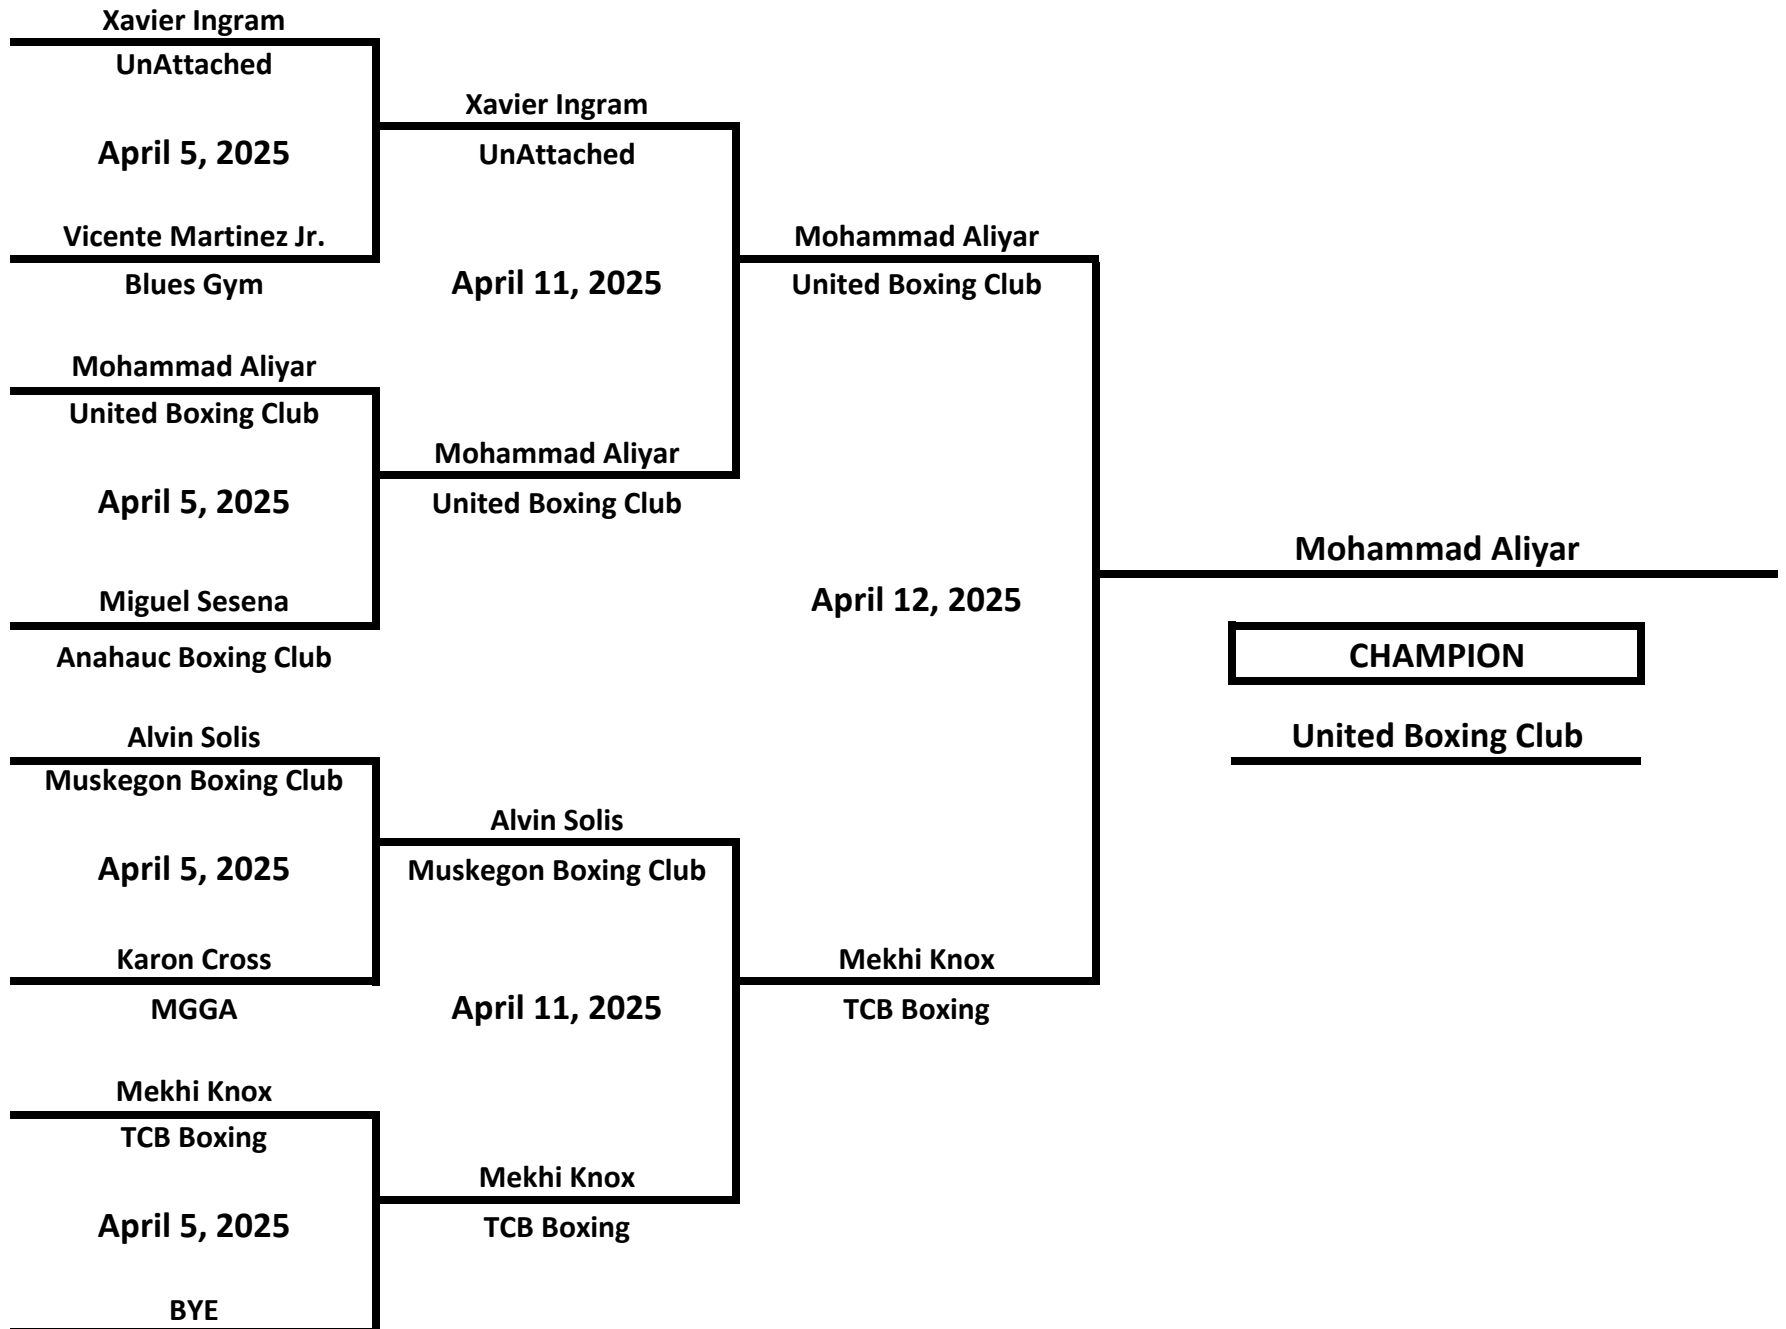

ELITE - NOVICE - MALE

132 LBS

2025 MICHIGAN GOLDEN GLOVES - WEST MICHIGAN TOURNAMENT

ELITE - NOVICE - MALE

143 LBS

2025 MICHIGAN GOLDEN GLOVES - WEST MICHIGAN TOURNAMENT

ELITE - NOVICE - MALE

154 LBS