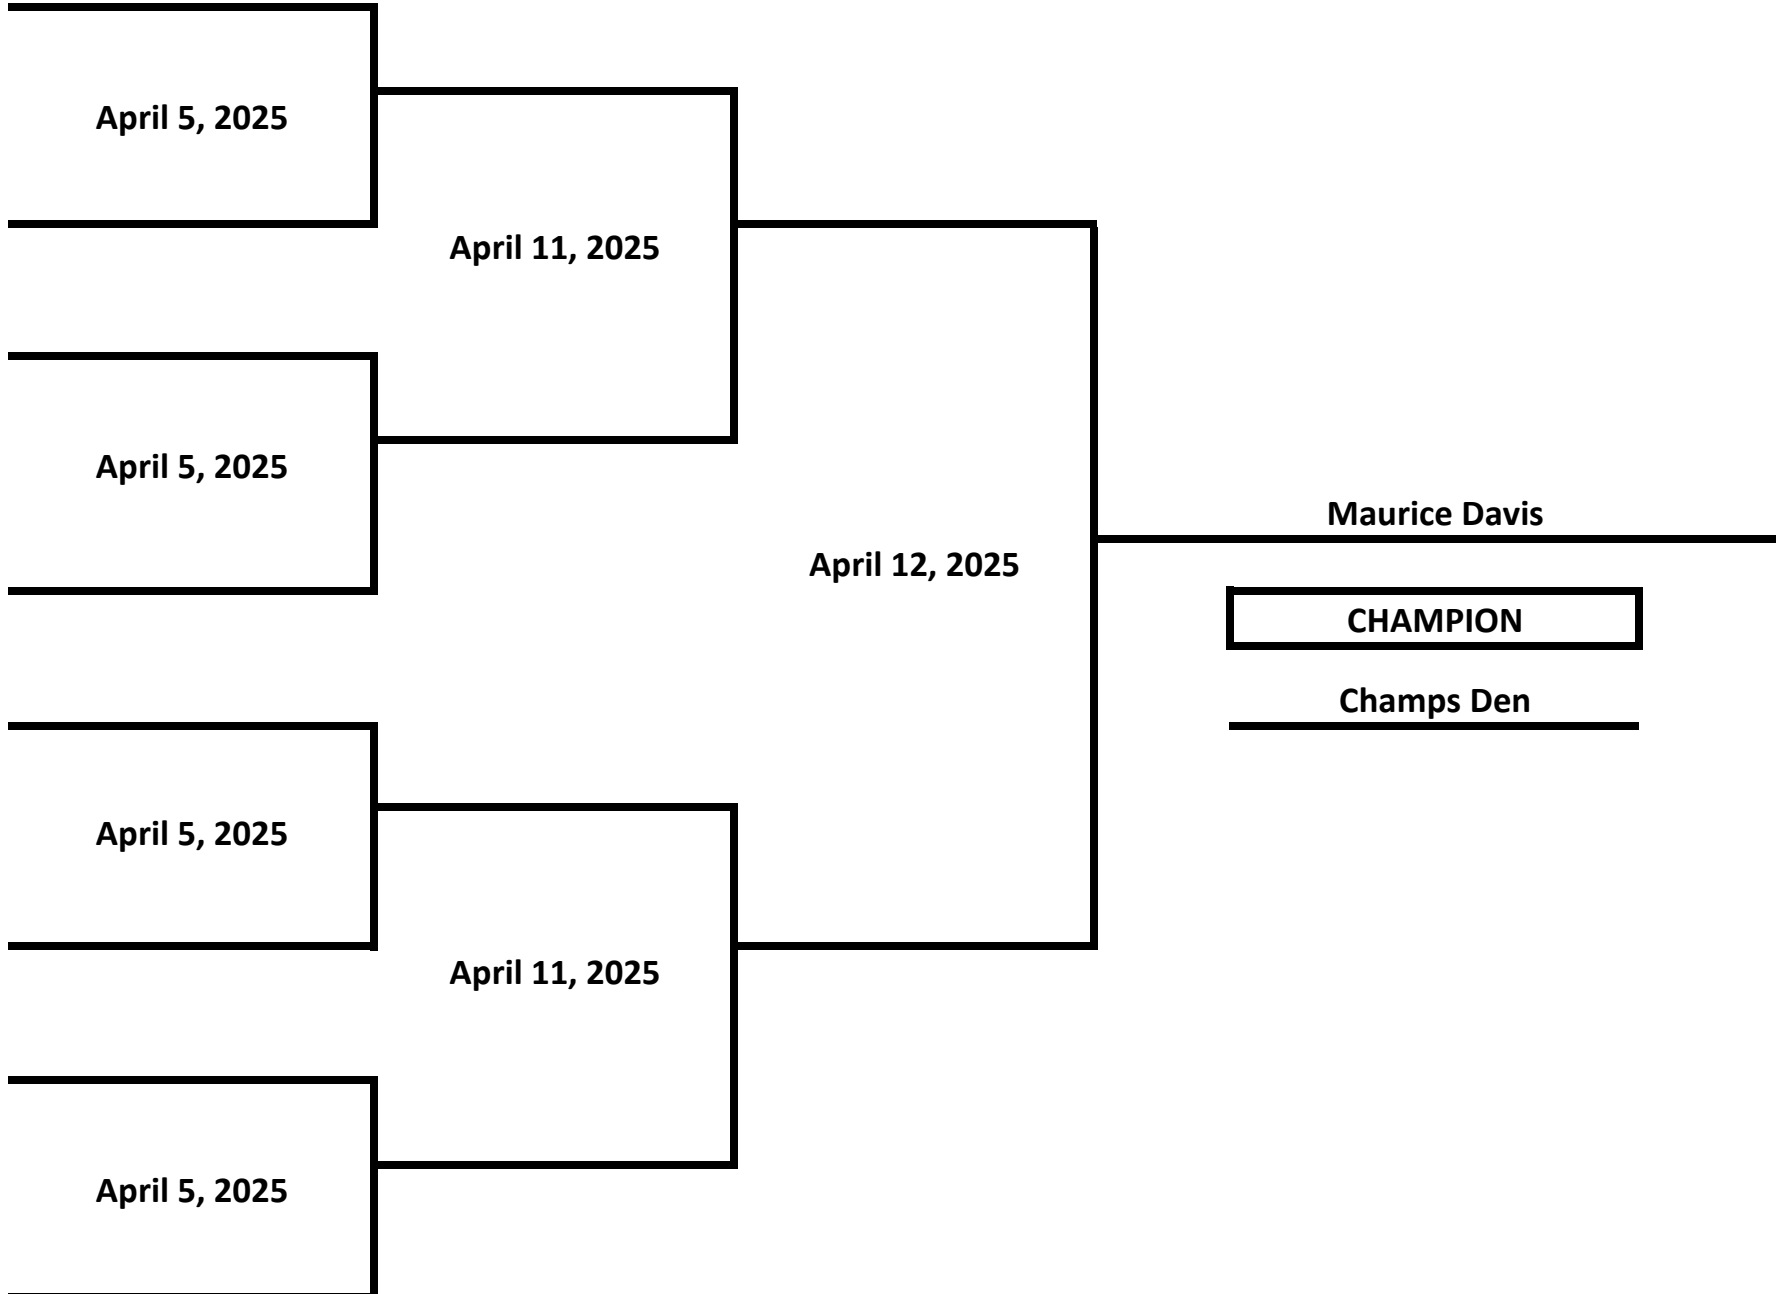

ELITE - OPEN - MALE

187 LBS

2025 MICHIGAN GOLDEN GLOVES - WEST MICHIGAN TOURNAMENT

ELITE - OPEN - MALE

198 LBS

2025 MICHIGAN GOLDEN GLOVES - WEST MICHIGAN TOURNAMENT

ELITE - OPEN - MALE

198+ LBS