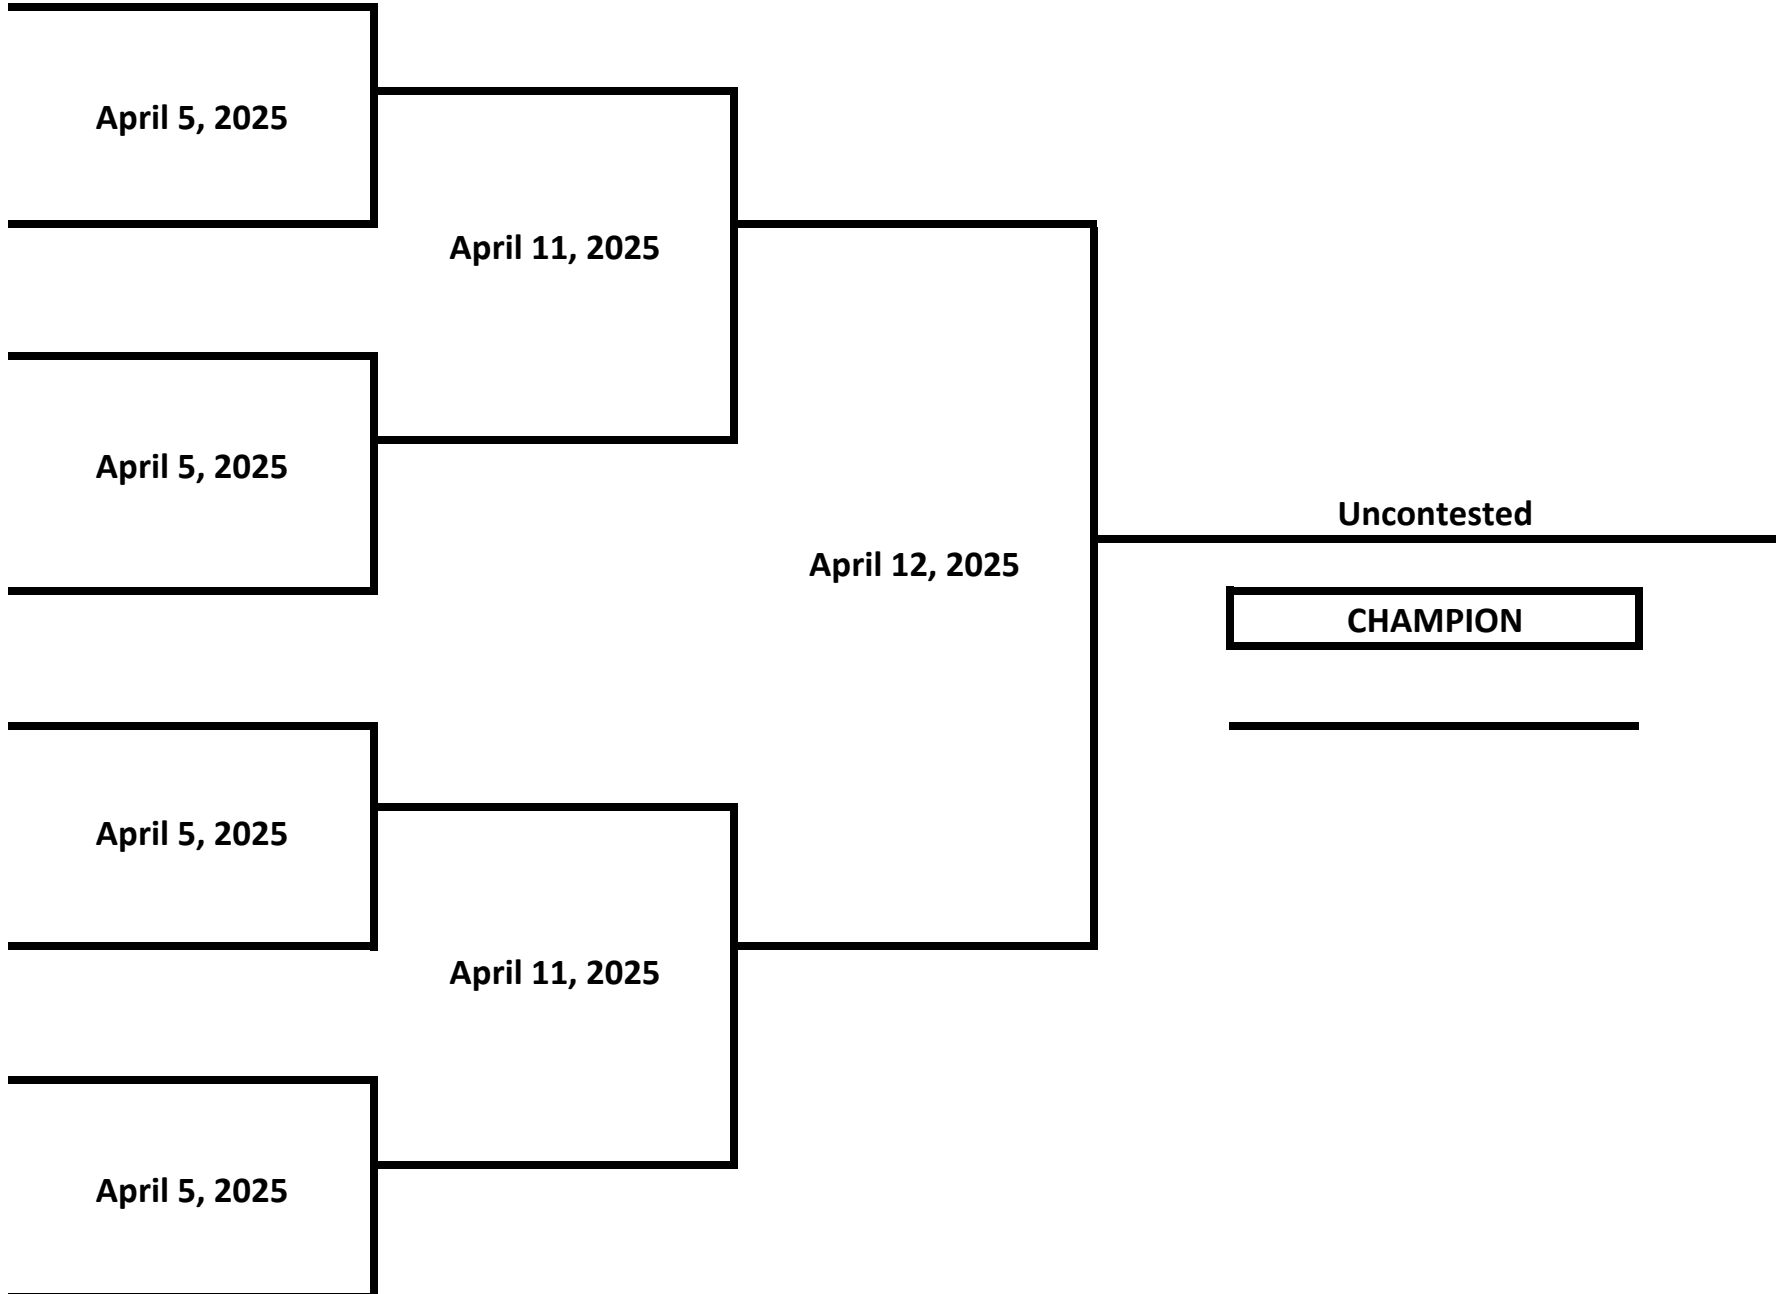

2025 MICHIGAN GOLDEN GLOVES - WEST MICHIGAN TOURNAMENT

ELITE - NOVICE - FEMALE

119 LBS