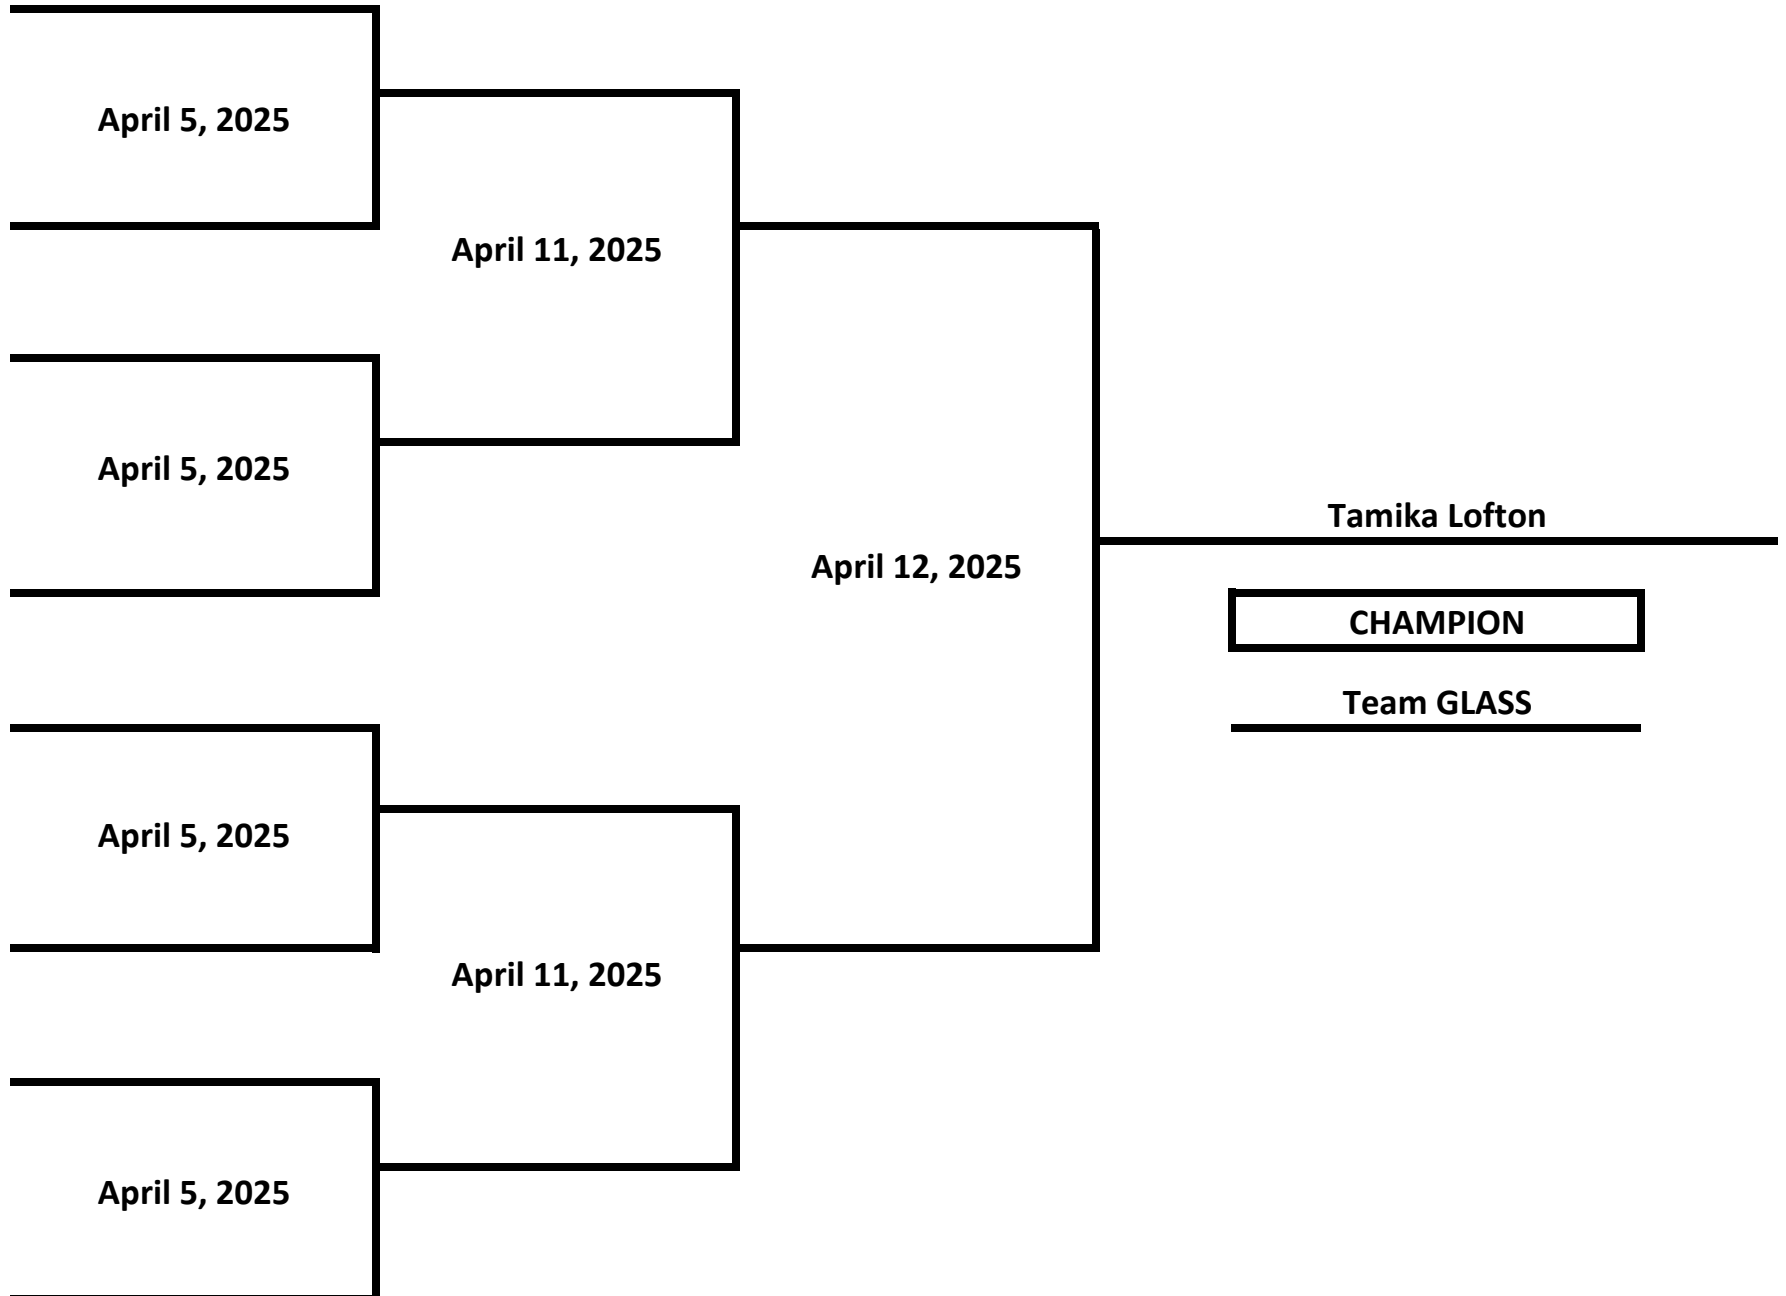

2025 MICHIGAN GOLDEN GLOVES - WEST MICHIGAN TOURNAMENT

ELITE - NOVICE - FEMALE

143 LBS