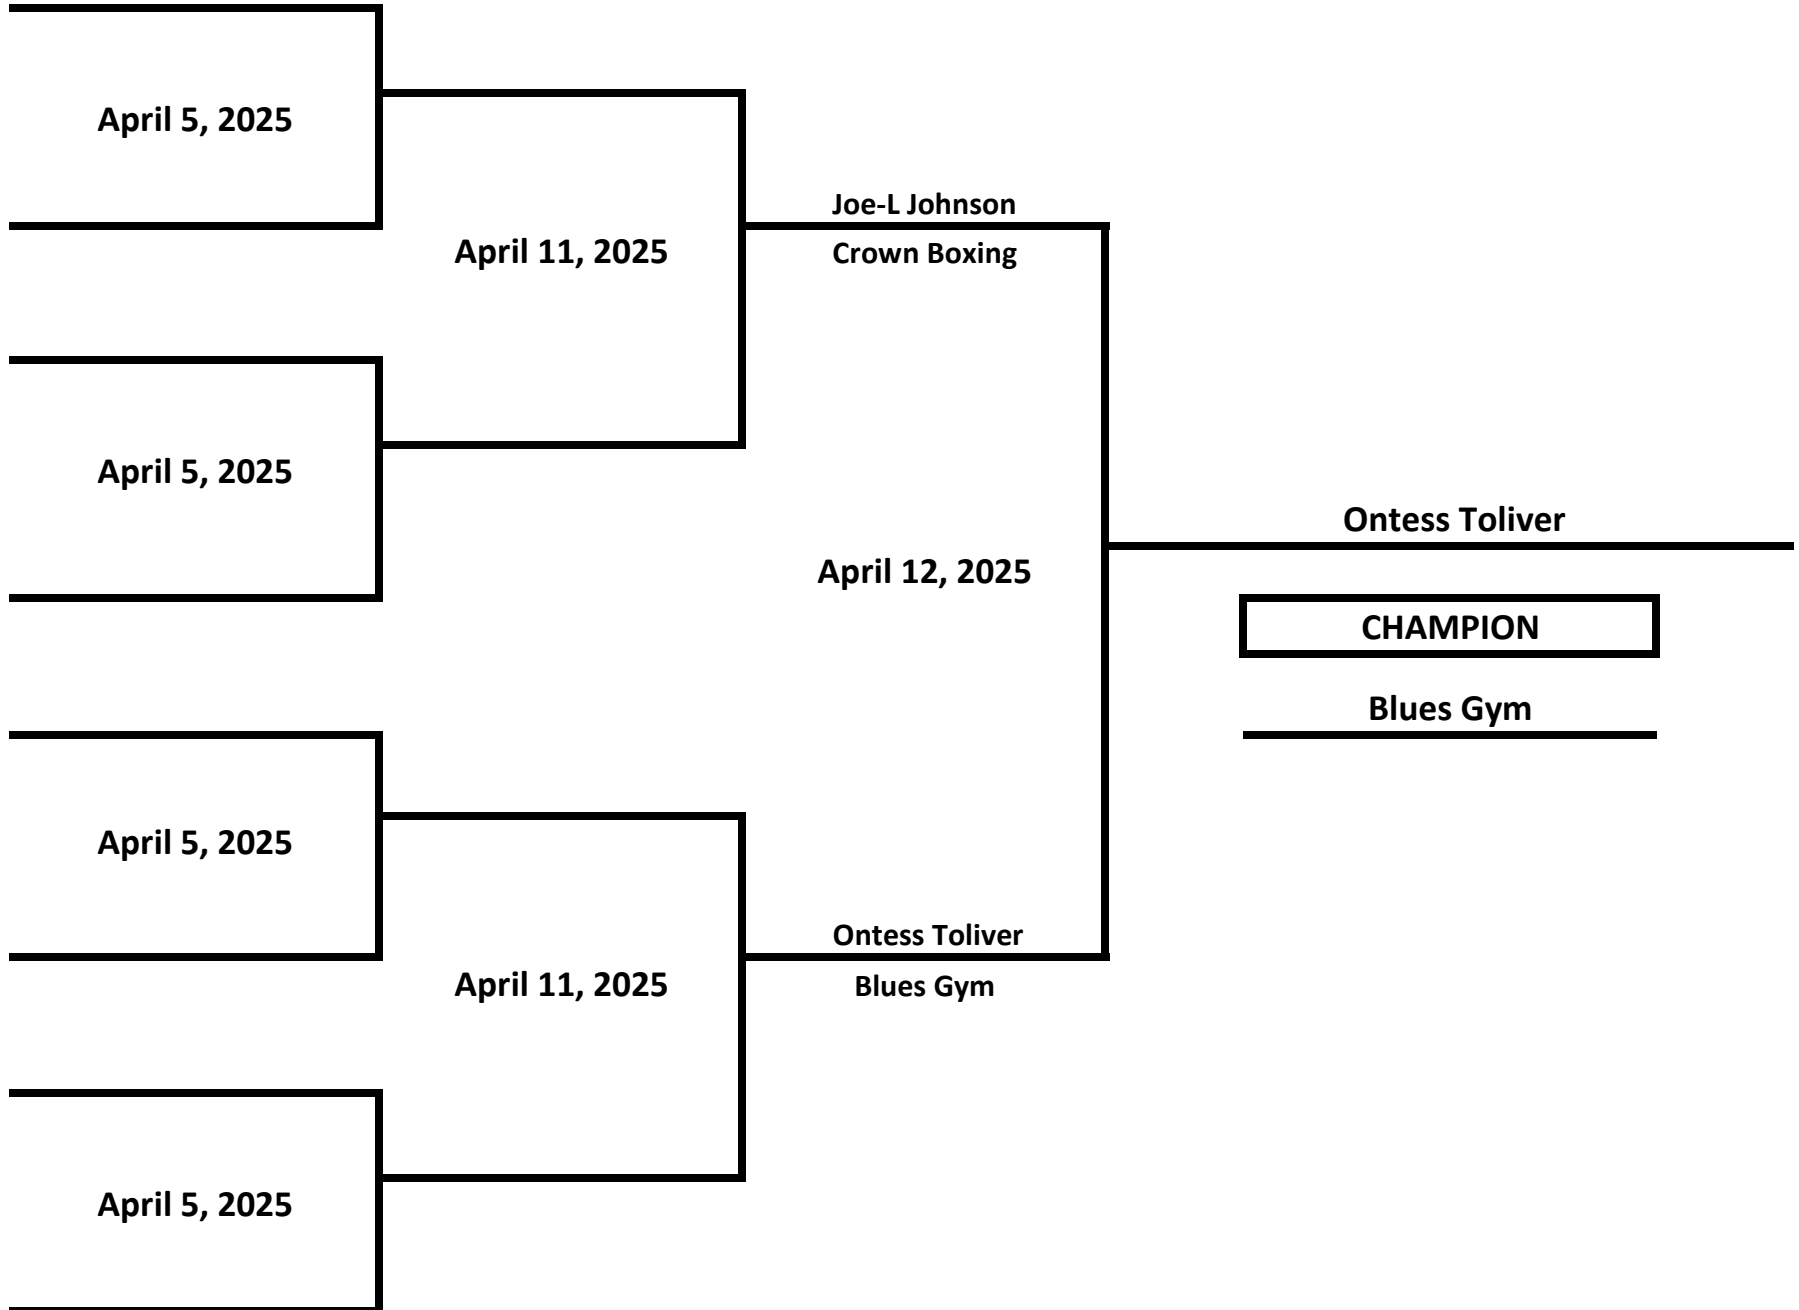

2025 MICHIGAN GOLDEN GLOVES - WEST MICHIGAN TOURNAMENT

ELITE - NOVICE - MALE

165 LBS

2025 MICHIGAN GOLDEN GLOVES - WEST MICHIGAN TOURNAMENT

ELITE - NOVICE - MALE

176 LBS

2025 MICHIGAN GOLDEN GLOVES - WEST MICHIGAN TOURNAMENT