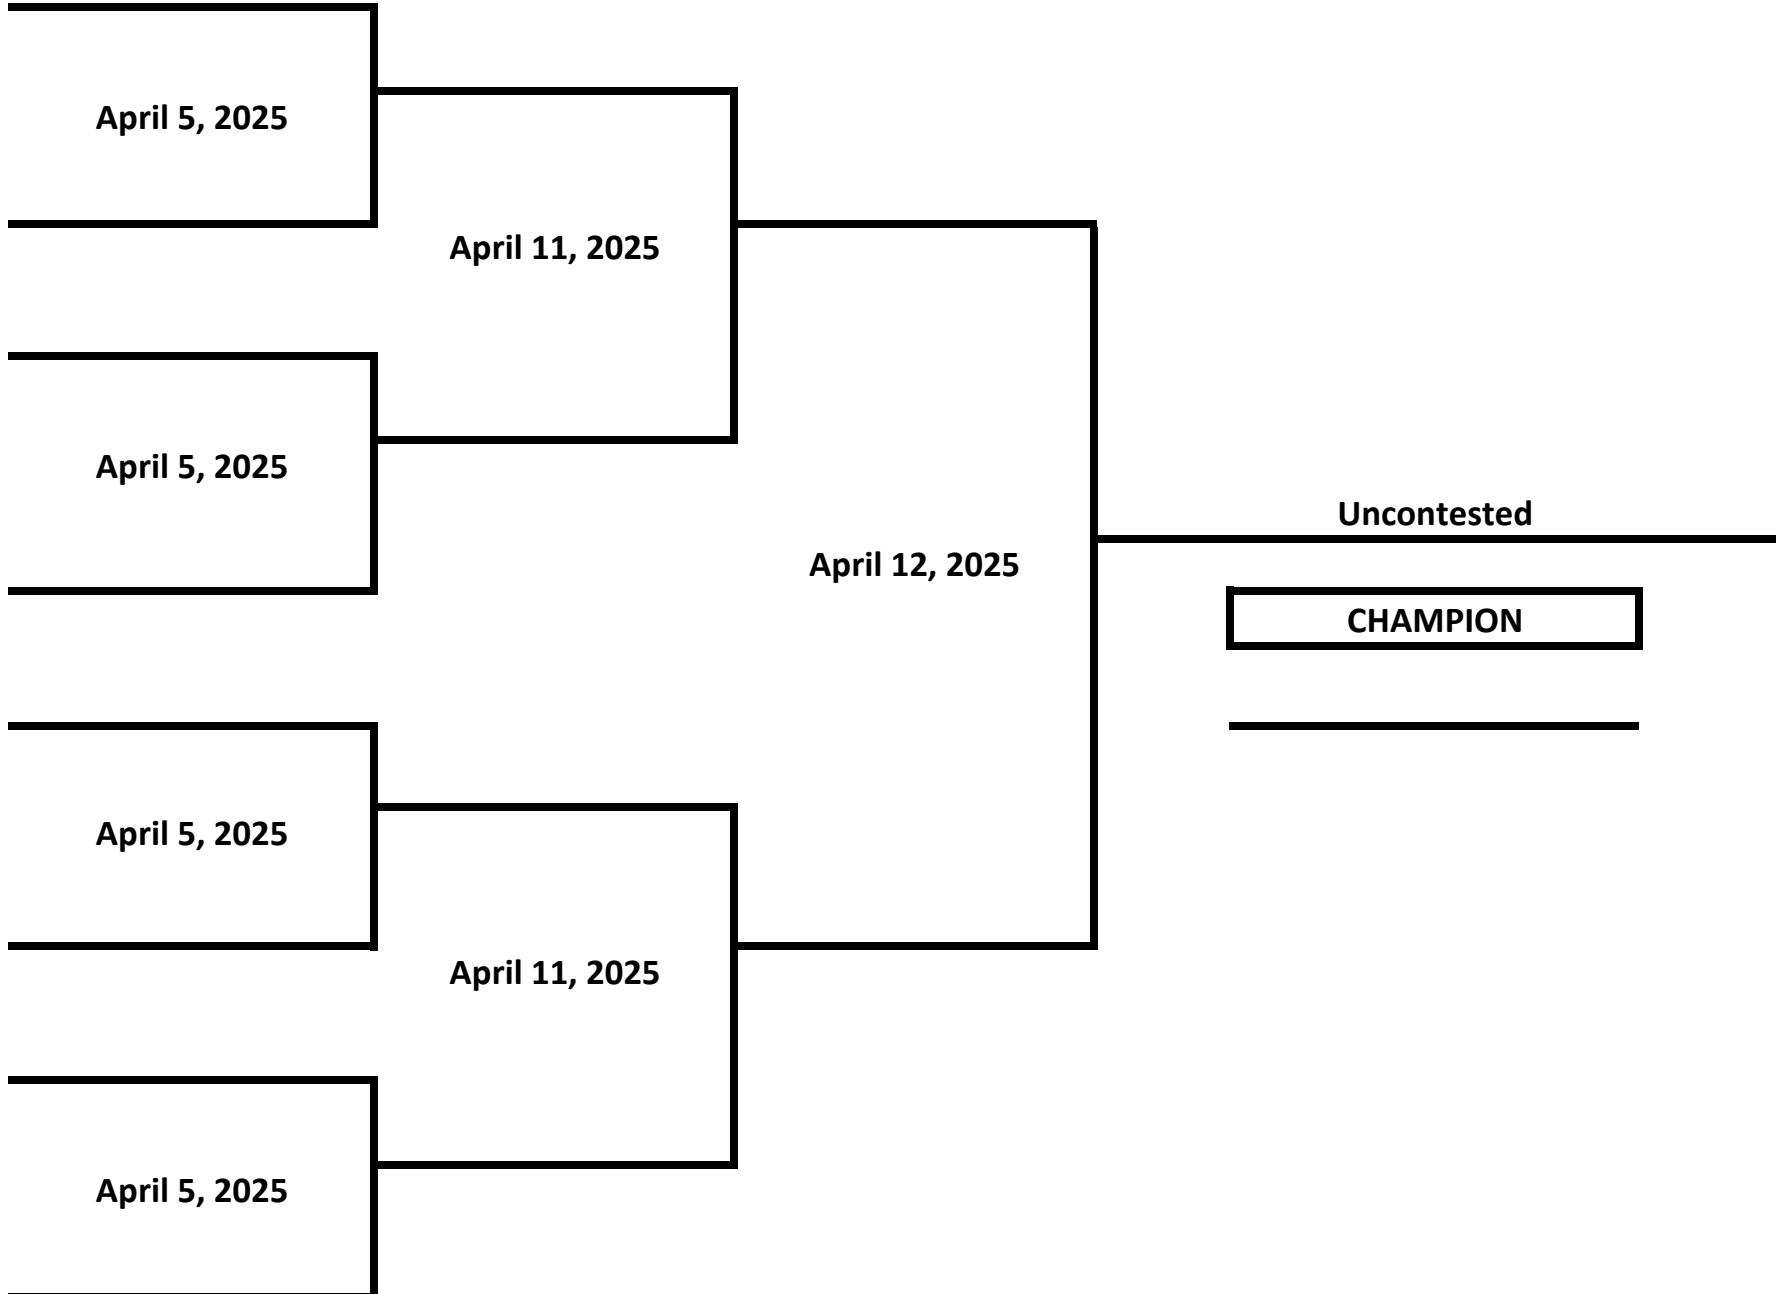

2025 MICHIGAN GOLDEN GLOVES - WEST MICHIGAN TOURNAMENT

ELITE - OPEN - FEMALE

106 LBS

2025 MICHIGAN GOLDEN GLOVES - WEST MICHIGAN TOURNAMENT

ELITE - OPEN - FEMALE

112 LBS

2025 MICHIGAN GOLDEN GLOVES - WEST MICHIGAN TOURNAMENT