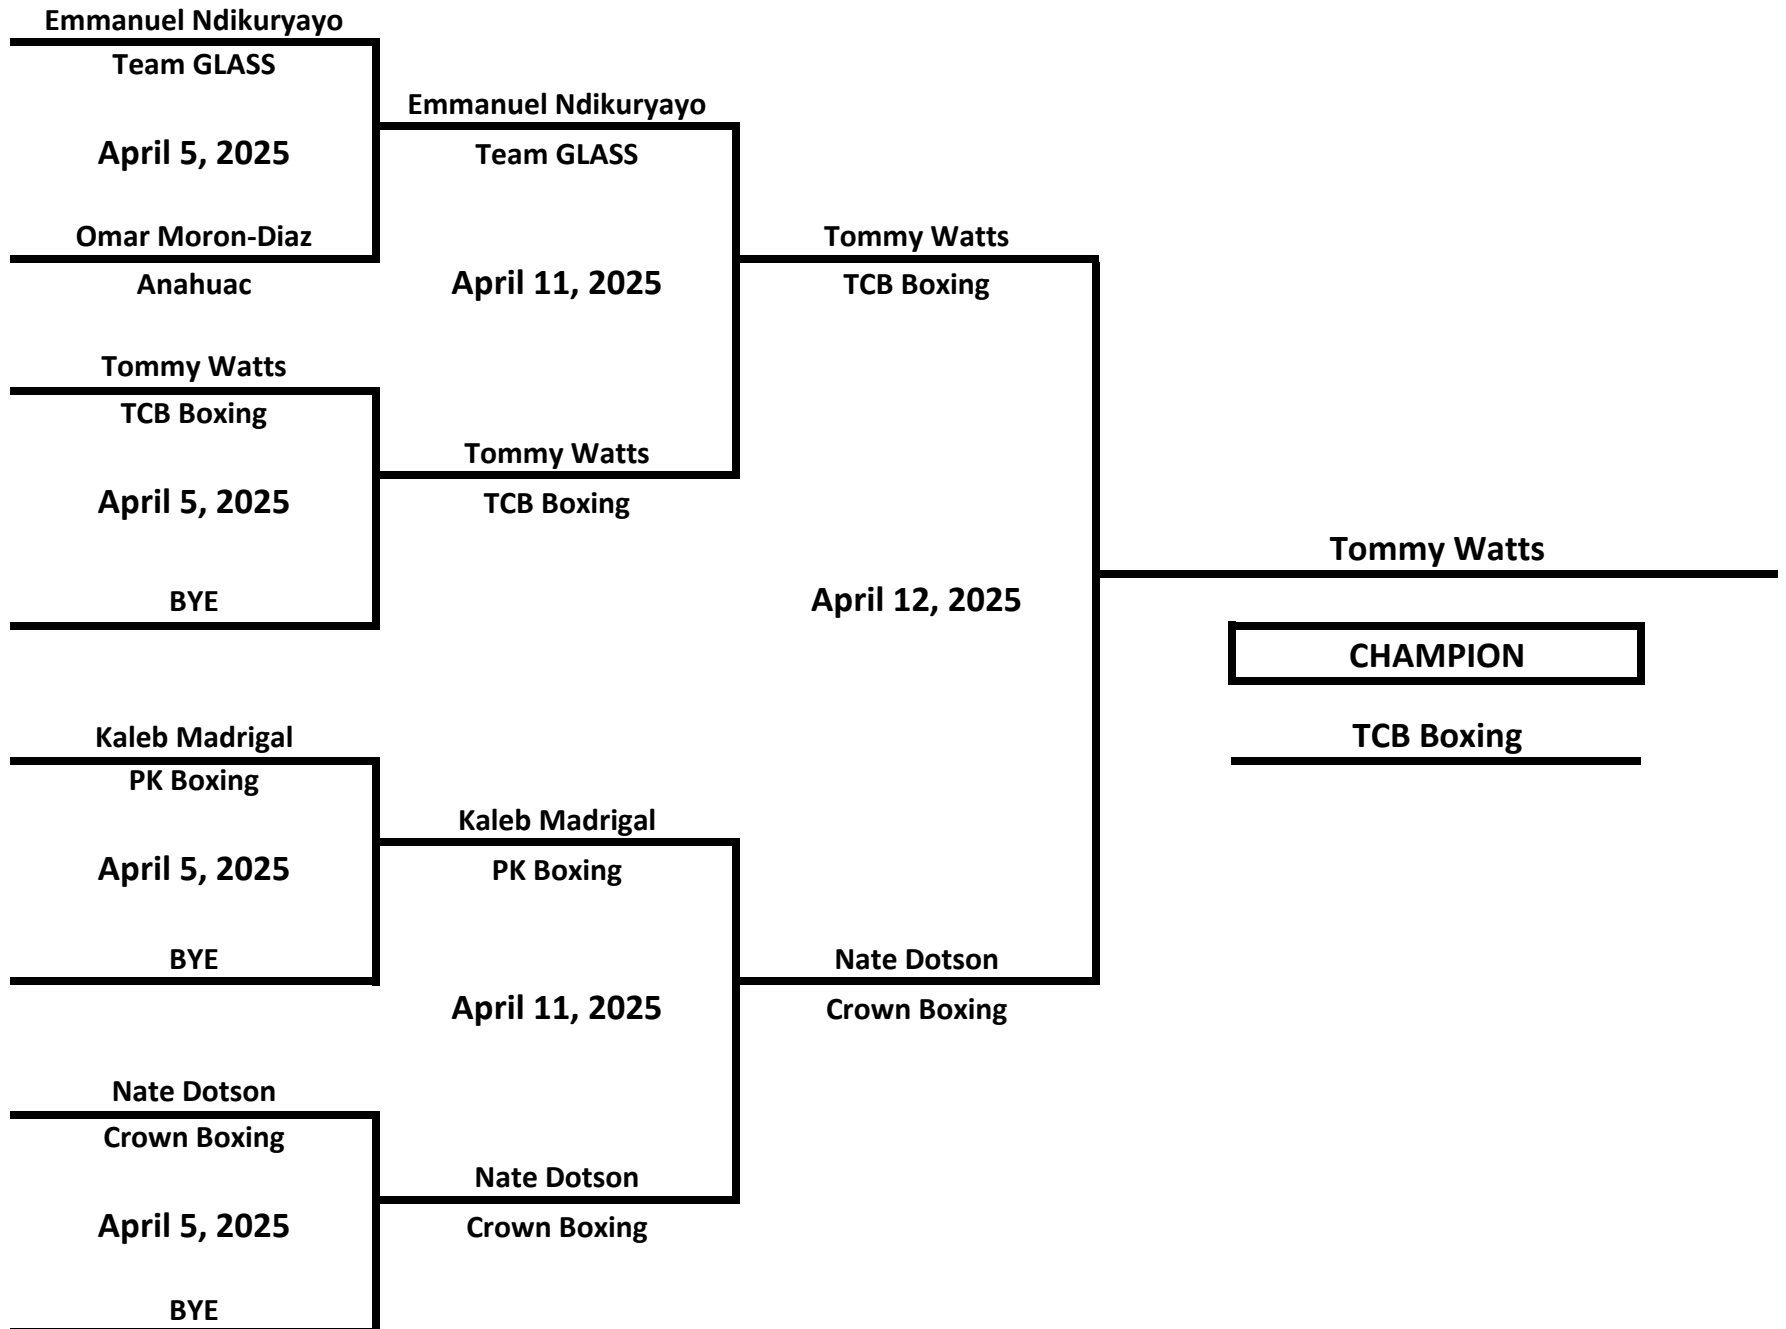

2025 MICHIGAN GOLDEN GLOVES - WEST MICHIGAN TOURNAMENT

ELITE - NOVICE - MALE

165 LBS