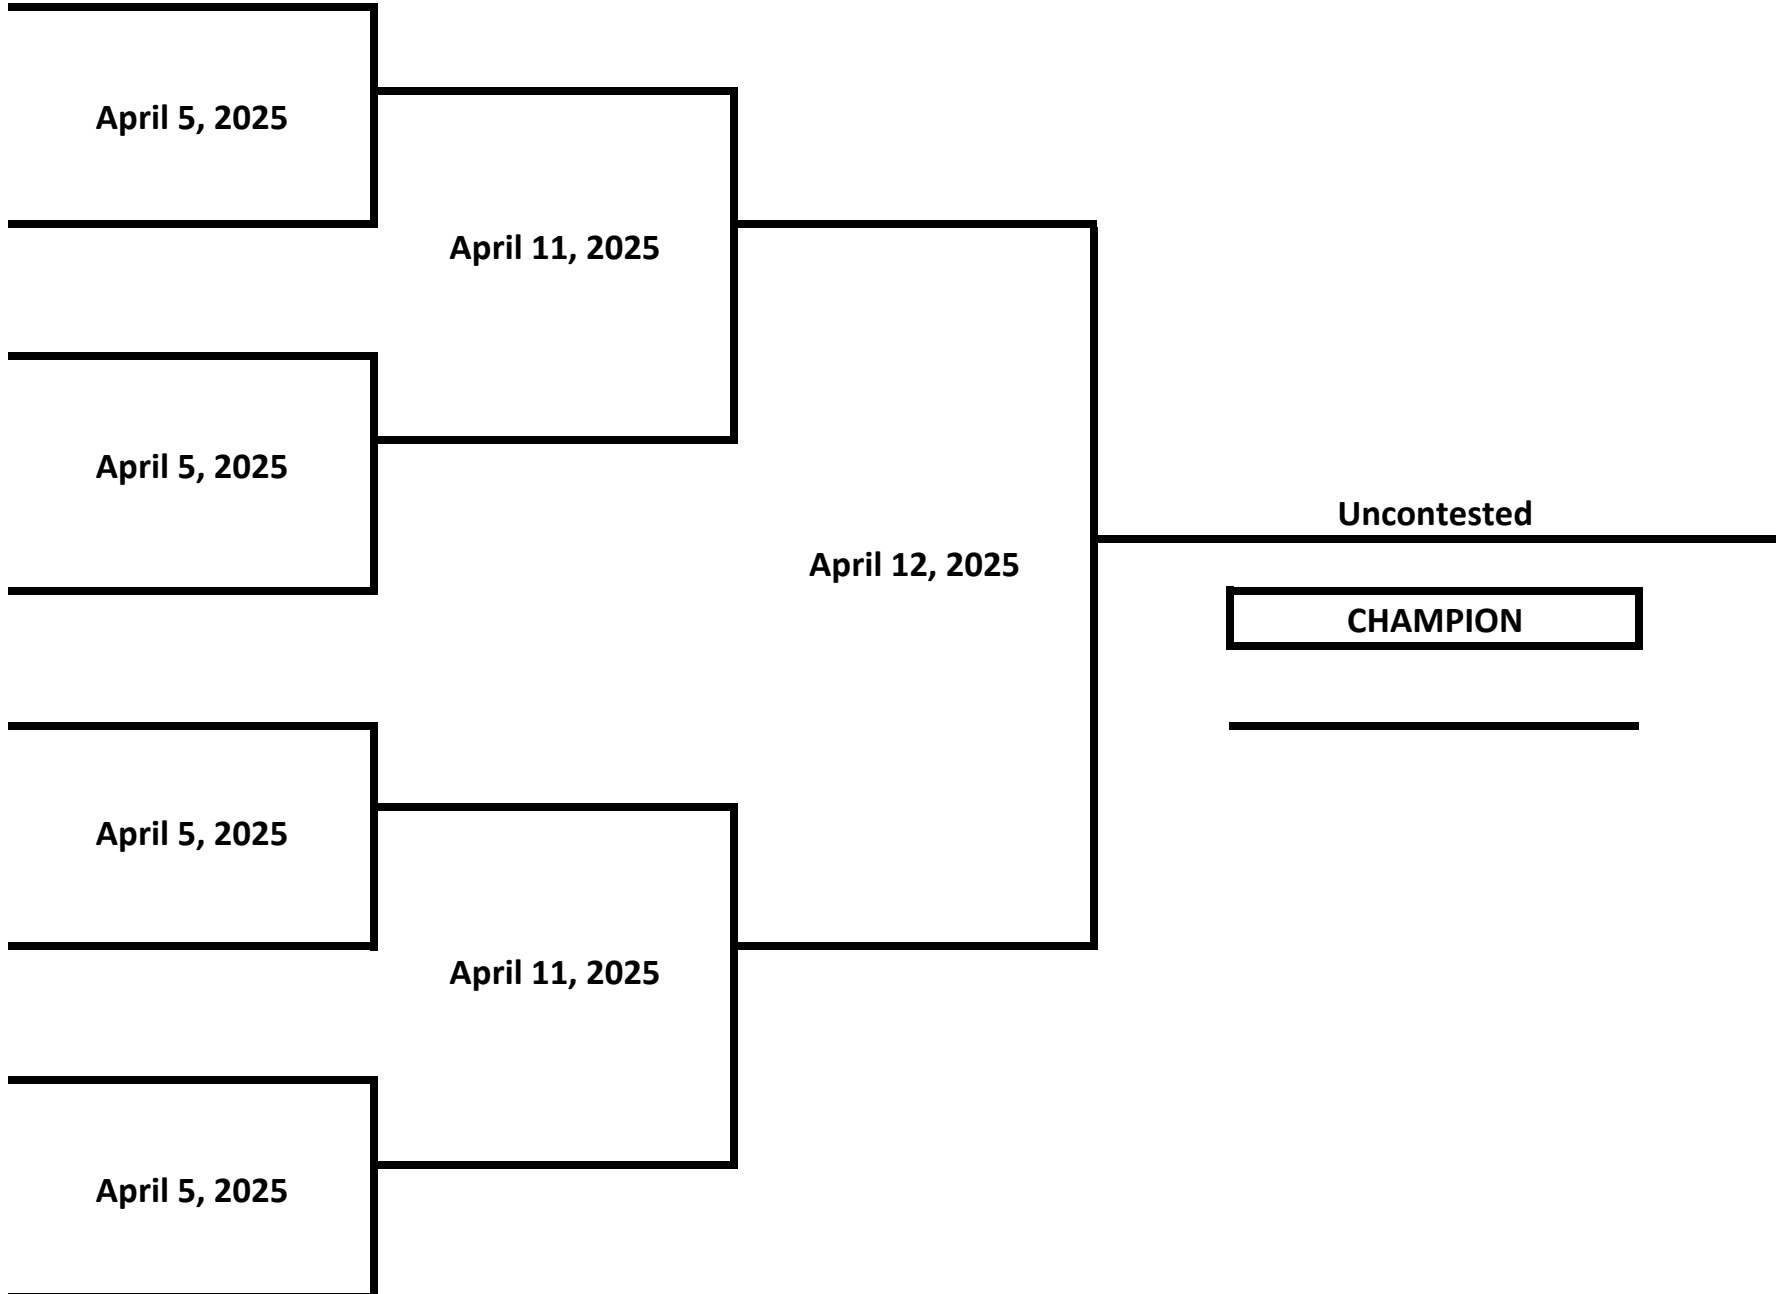

ELITE - NOVICE - FEMALE

165 LBS

2025 MICHIGAN GOLDEN GLOVES - WEST MICHIGAN TOURNAMENT

ELITE - NOVICE - FEMALE

176 LBS

2025 MICHIGAN GOLDEN GLOVES - WEST MICHIGAN TOURNAMENT

ELITE - NOVICE - FEMALE

176+ LBS