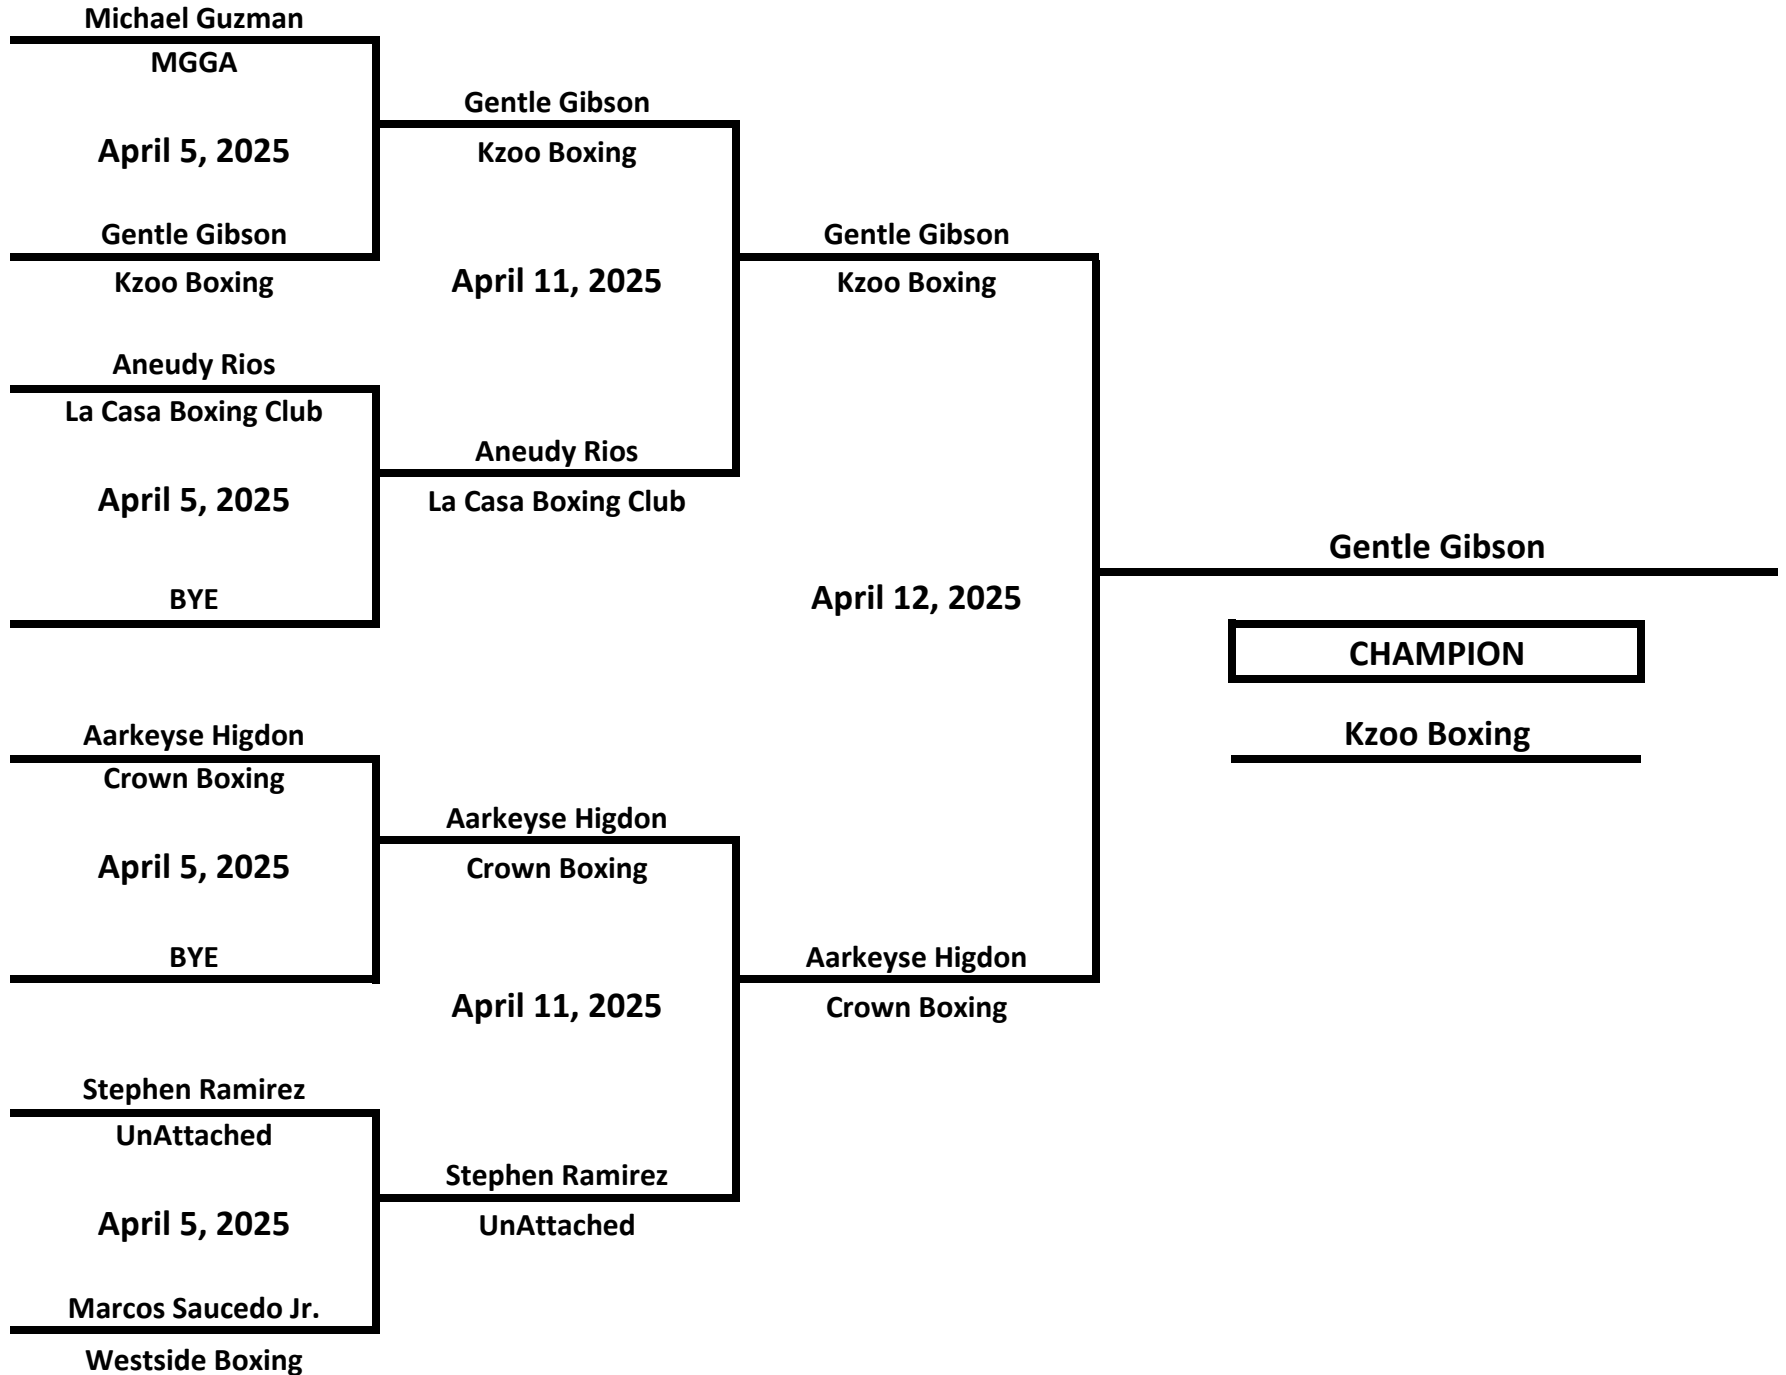

2025 MICHIGAN GOLDEN GLOVES - WEST MICHIGAN TOURNAMENT

ELITE - OPEN - MALE

132 LBS