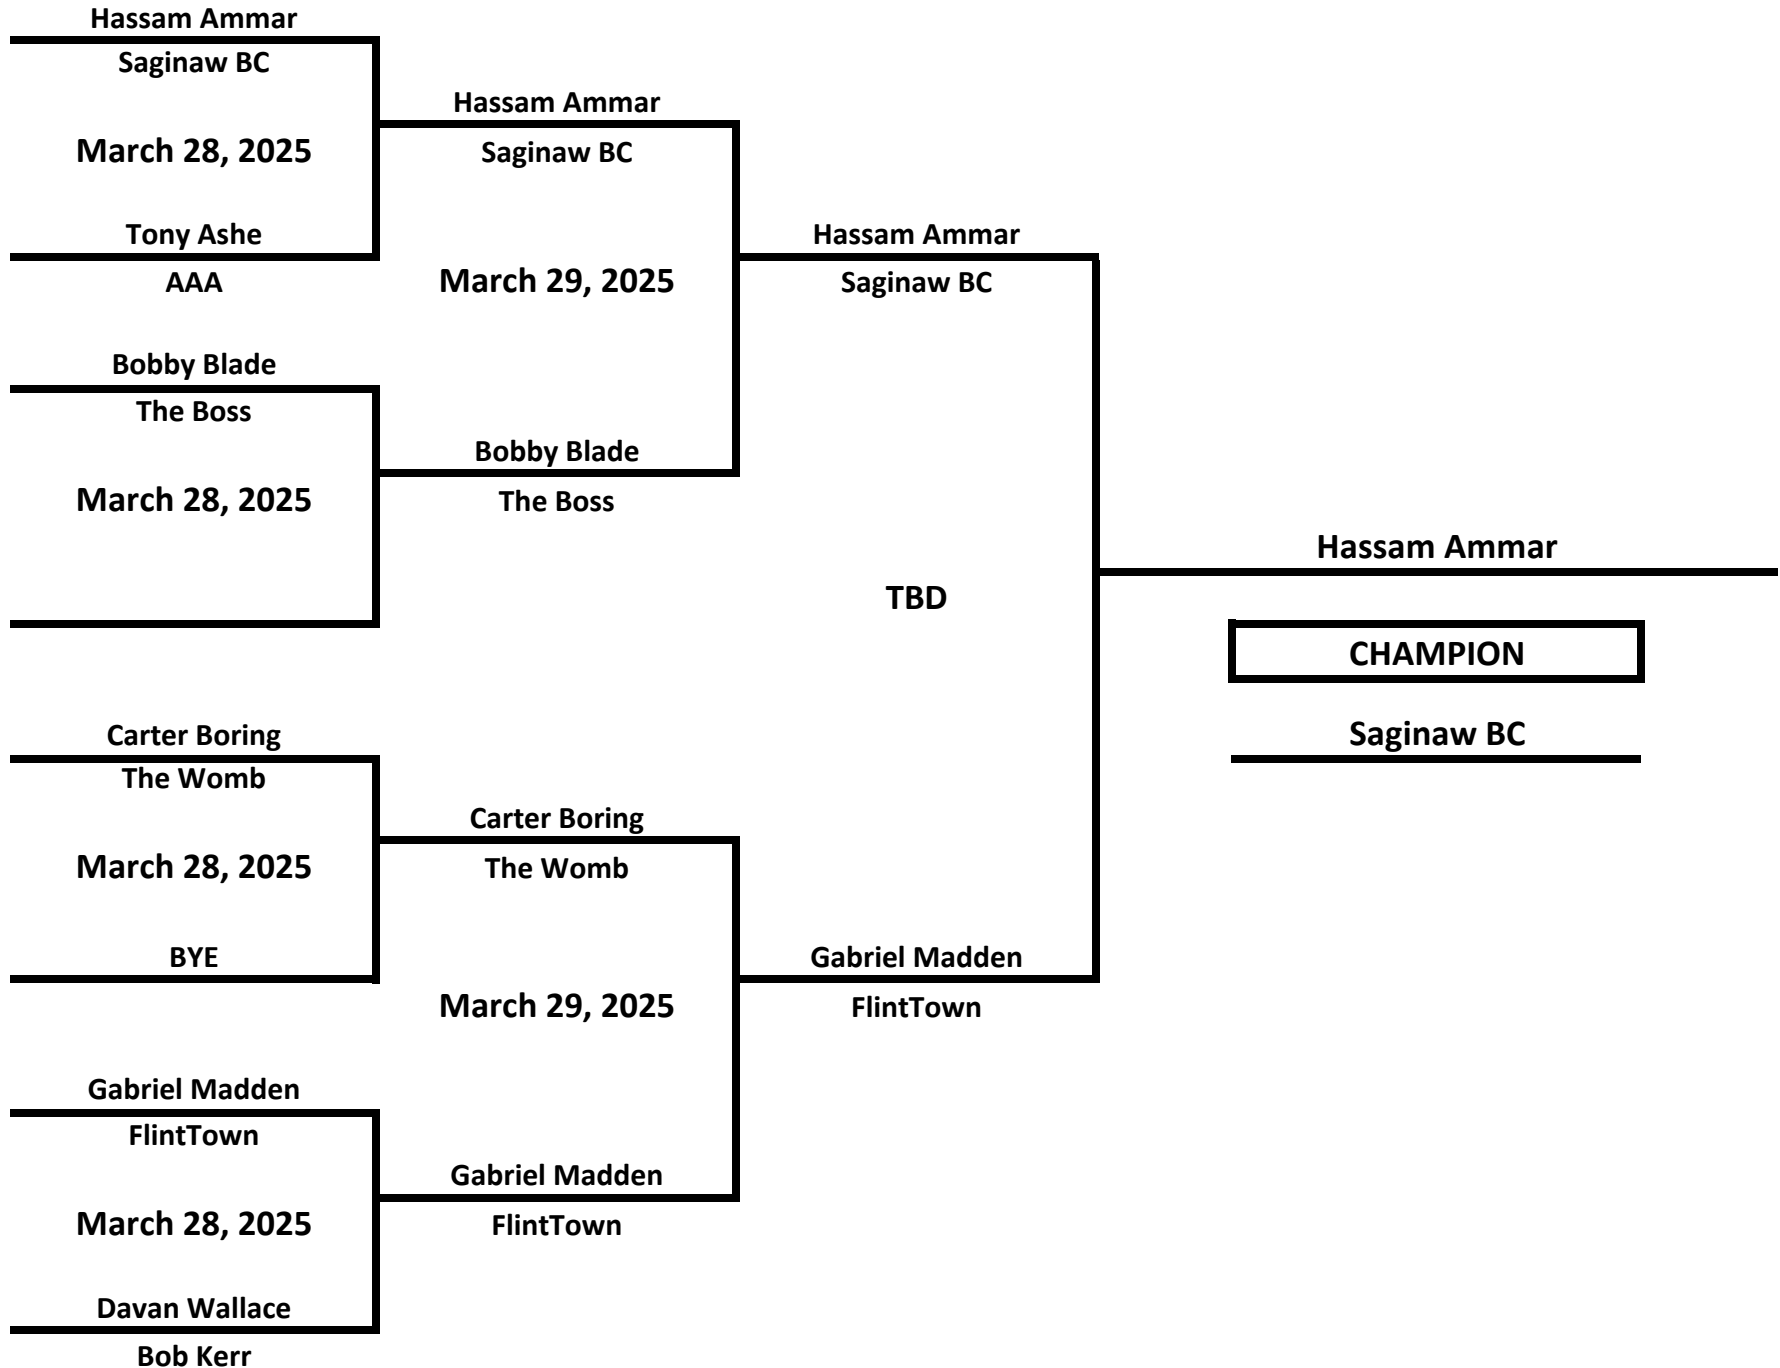

2025 MICHIGAN GOLDEN GLOVES - EAST MICHIGAN TOURNAMENT

CLASS

NOVICE

165 LBS