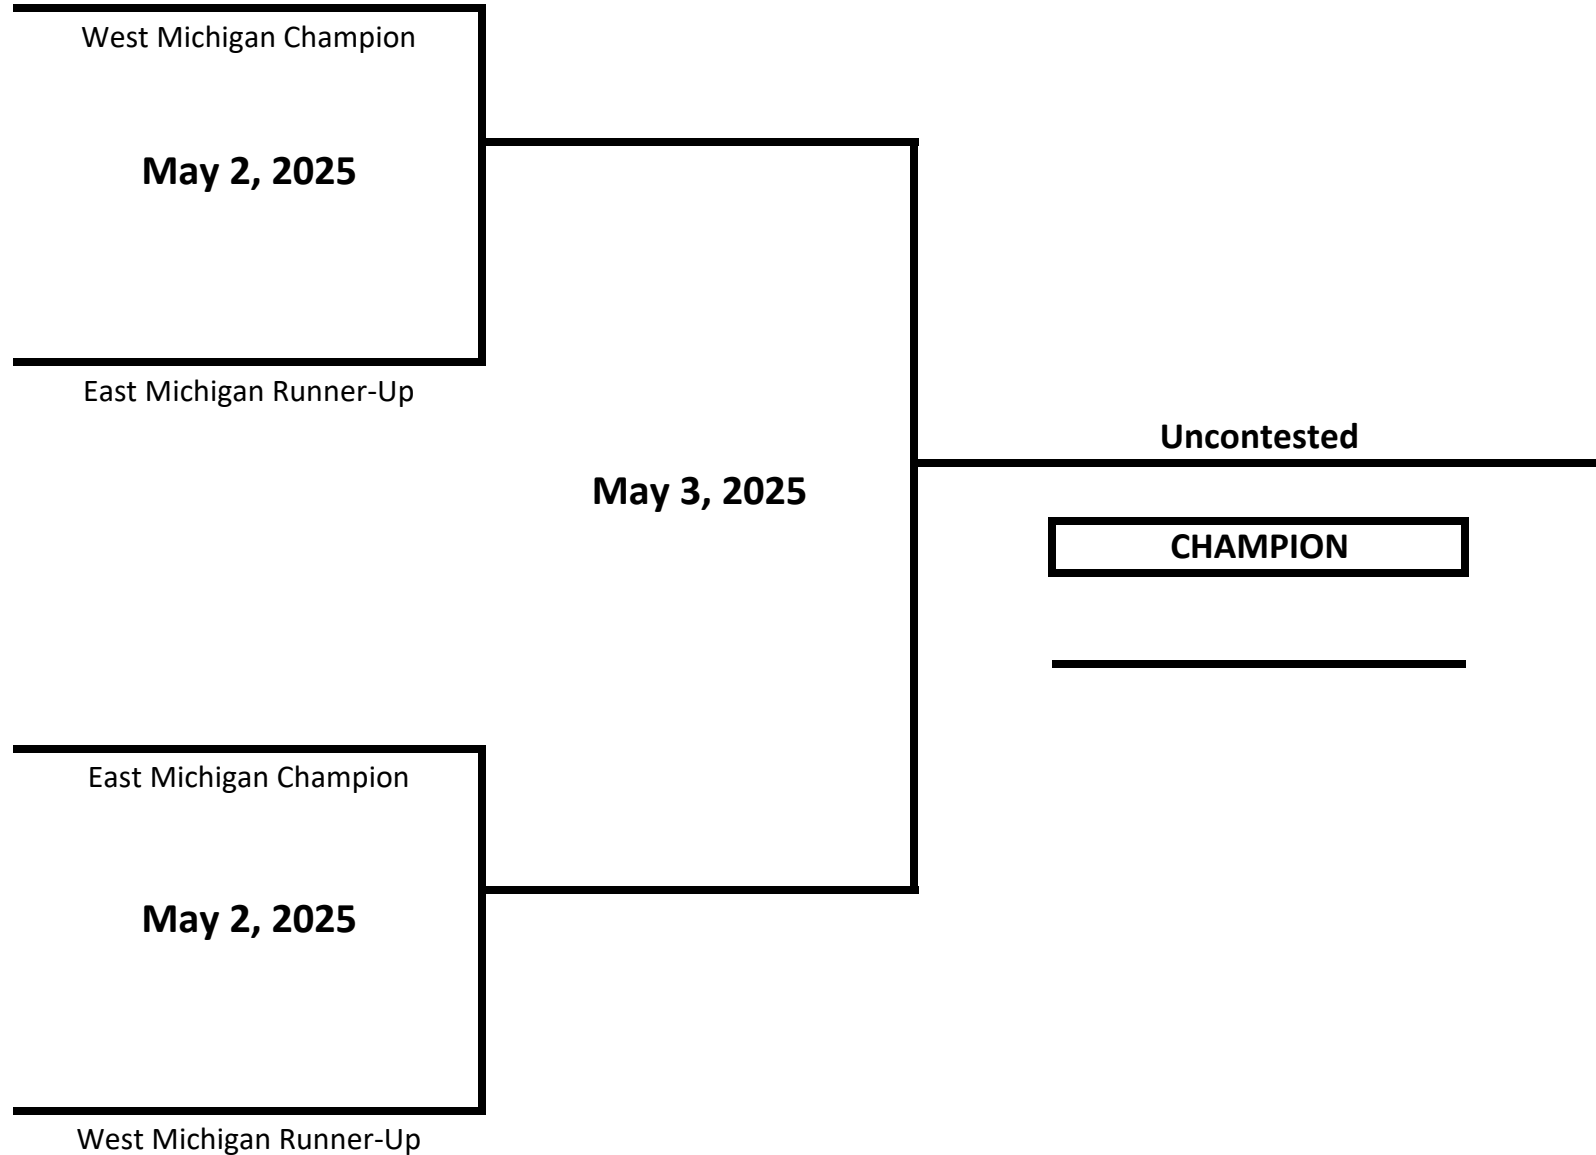

WEIGHT: 112 LBS

2025 MICHIGAN GOLDEN GLOVES STATE CHAMPIONSHIPS

CLASS: ELITE - OPEN - FEMALE

WEIGHT: 119 LBS

2025 MICHIGAN GOLDEN GLOVES STATE CHAMPIONSHIPS

CLASS: ELITE - OPEN - FEMALE

WEIGHT: 125 LBS

2025 MICHIGAN GOLDEN GLOVES STATE CHAMPIONSHIPS