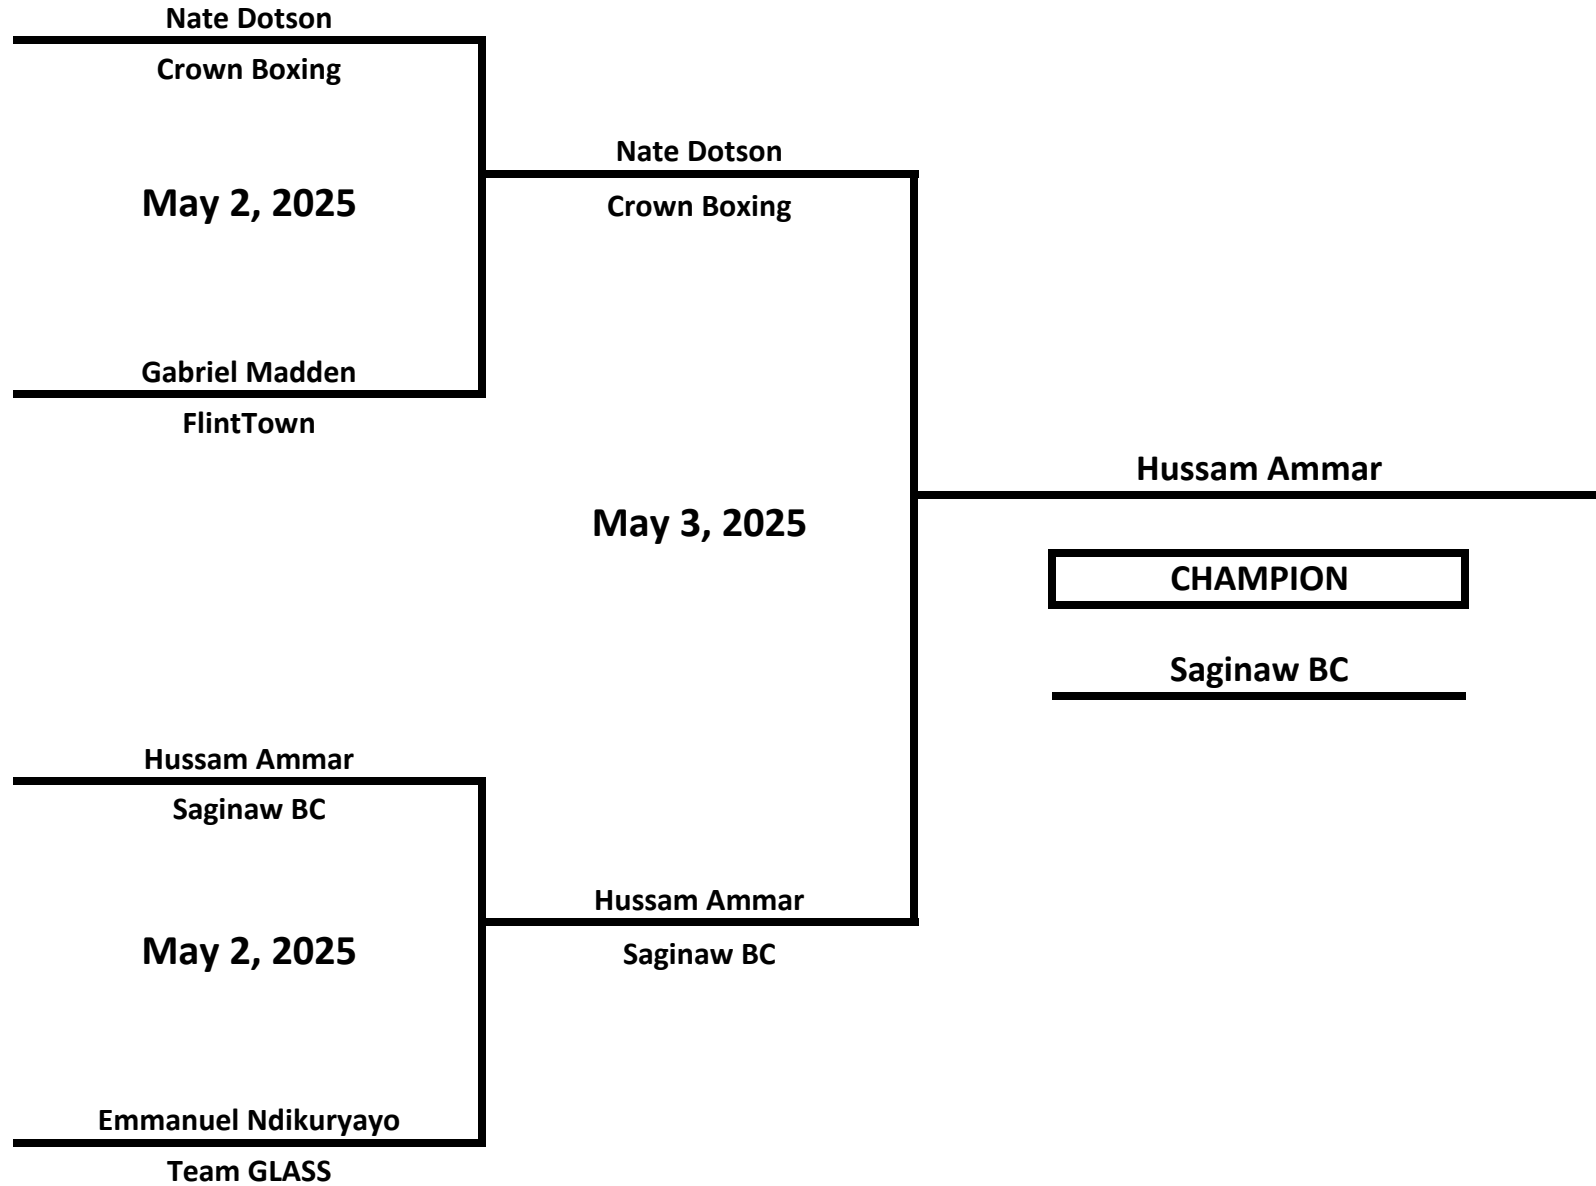

WEIGHT: 154 LBS

2025 MICHIGAN GOLDEN GLOVES STATE CHAMPIONSHIPS

CLASS: ELITE - NOVICE - MALE

WEIGHT: 165 LBS

2025 MICHIGAN GOLDEN GLOVES STATE CHAMPIONSHIPS

CLASS: ELITE - NOVICE - MALE

WEIGHT: 176 LBS

2025 MICHIGAN GOLDEN GLOVES STATE CHAMPIONSHIPS