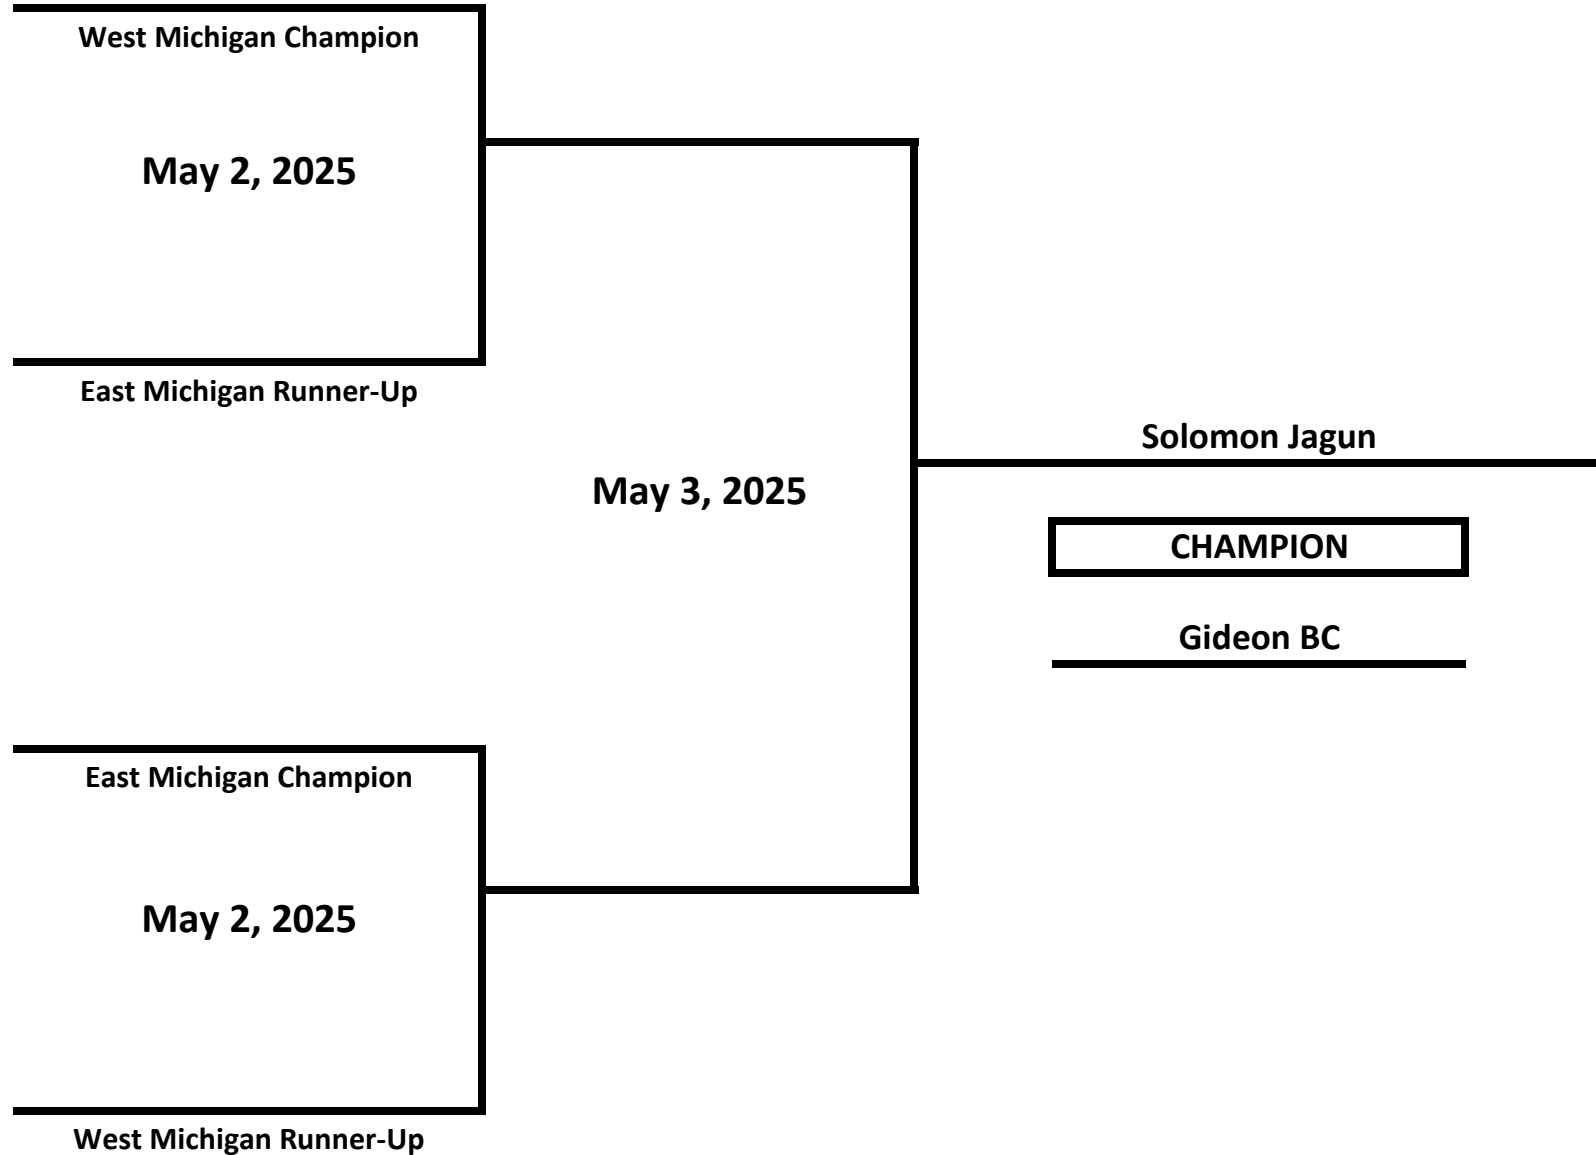

2025 MICHIGAN GOLDEN GLOVES STATE CHAMPIONSHIPS

CLASS: ELITE - OPEN - MALE

WEIGHT: 187 LBS