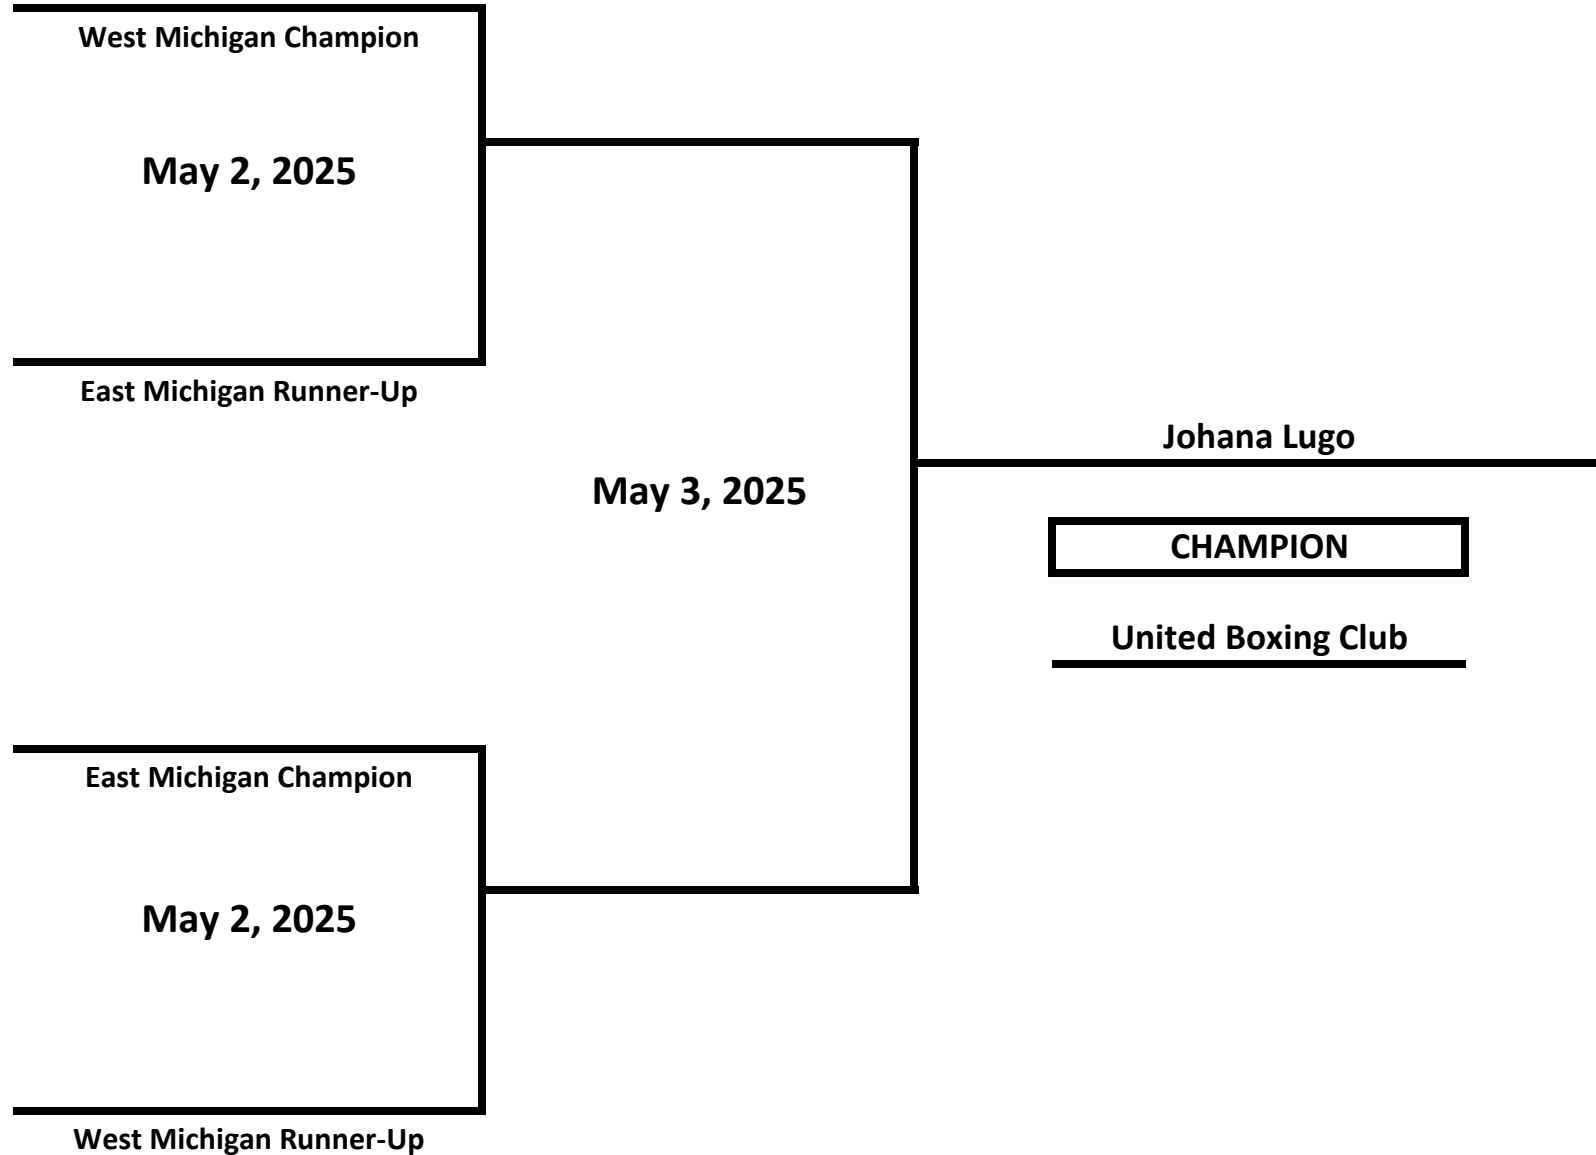

2025 MICHIGAN GOLDEN GLOVES STATE CHAMPIONSHIPS

CLASS: ELITE - NOVICE - FEMALE

WEIGHT: 154 LBS