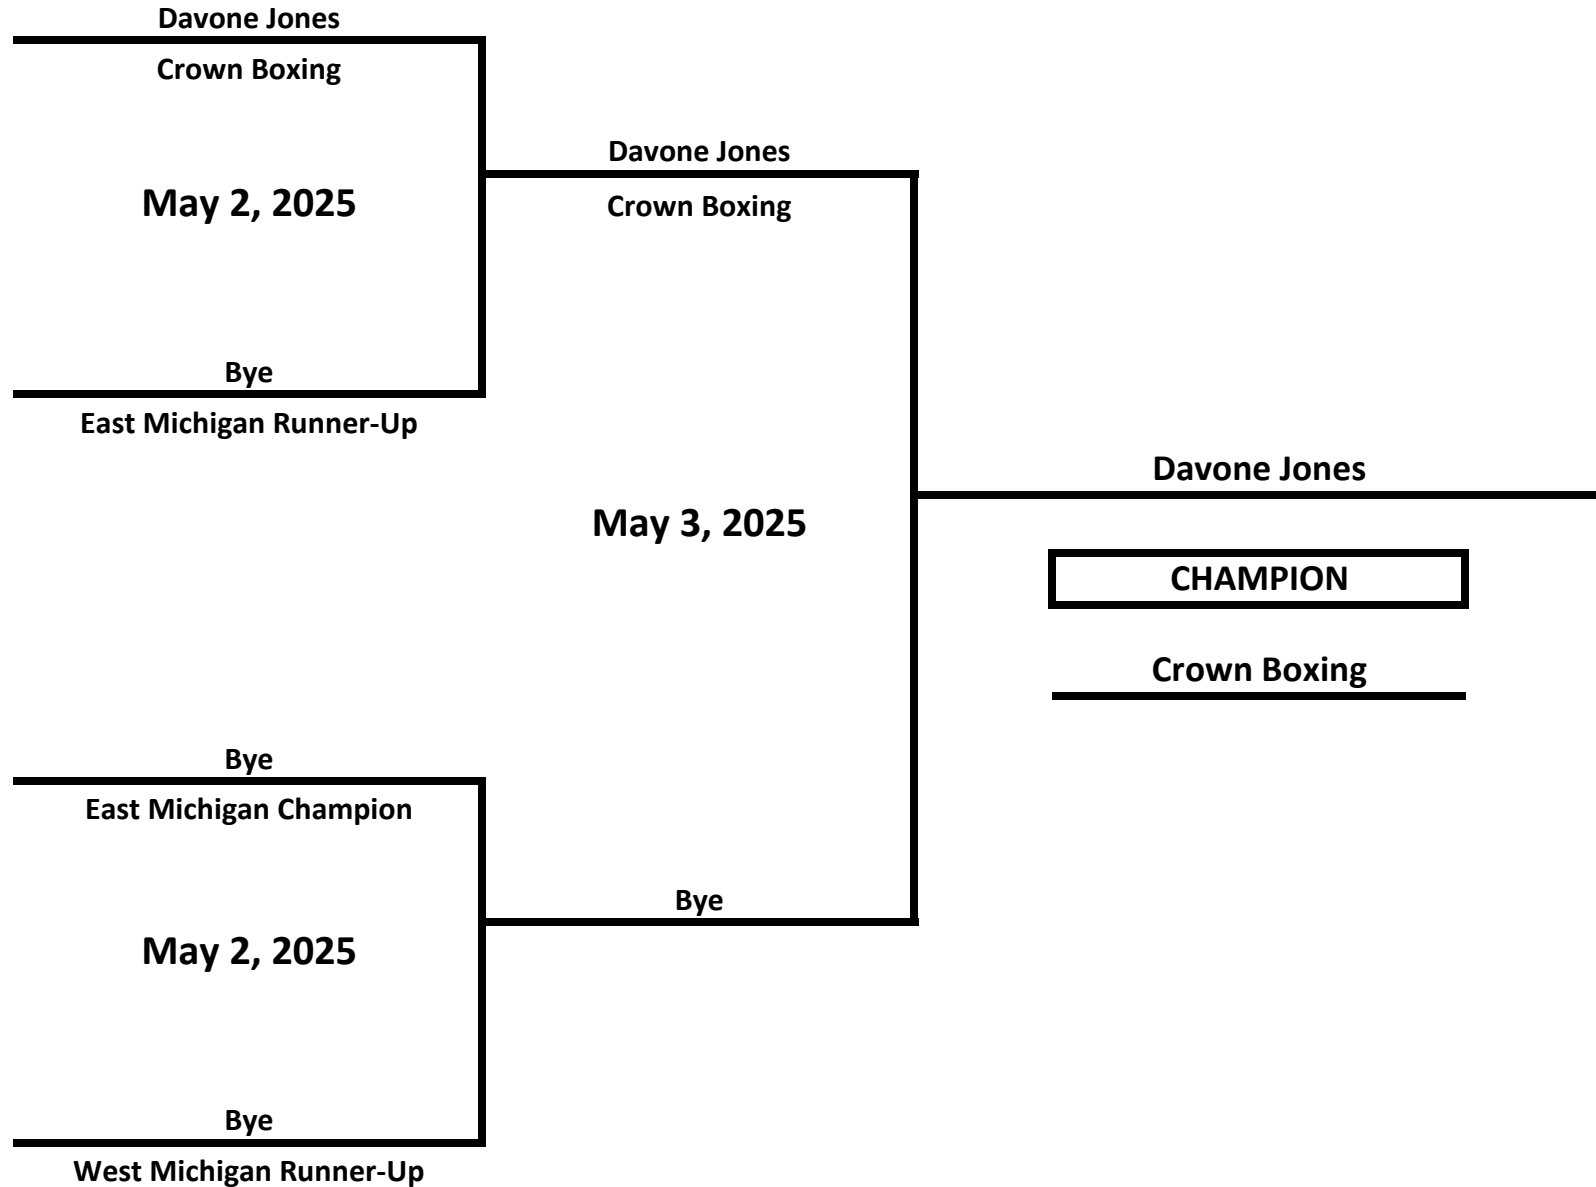

2025 MICHIGAN GOLDEN GLOVES STATE CHAMPIONSHIPS

CLASS: ELITE - NOVICE - MALE

WEIGHT: 132 LBS