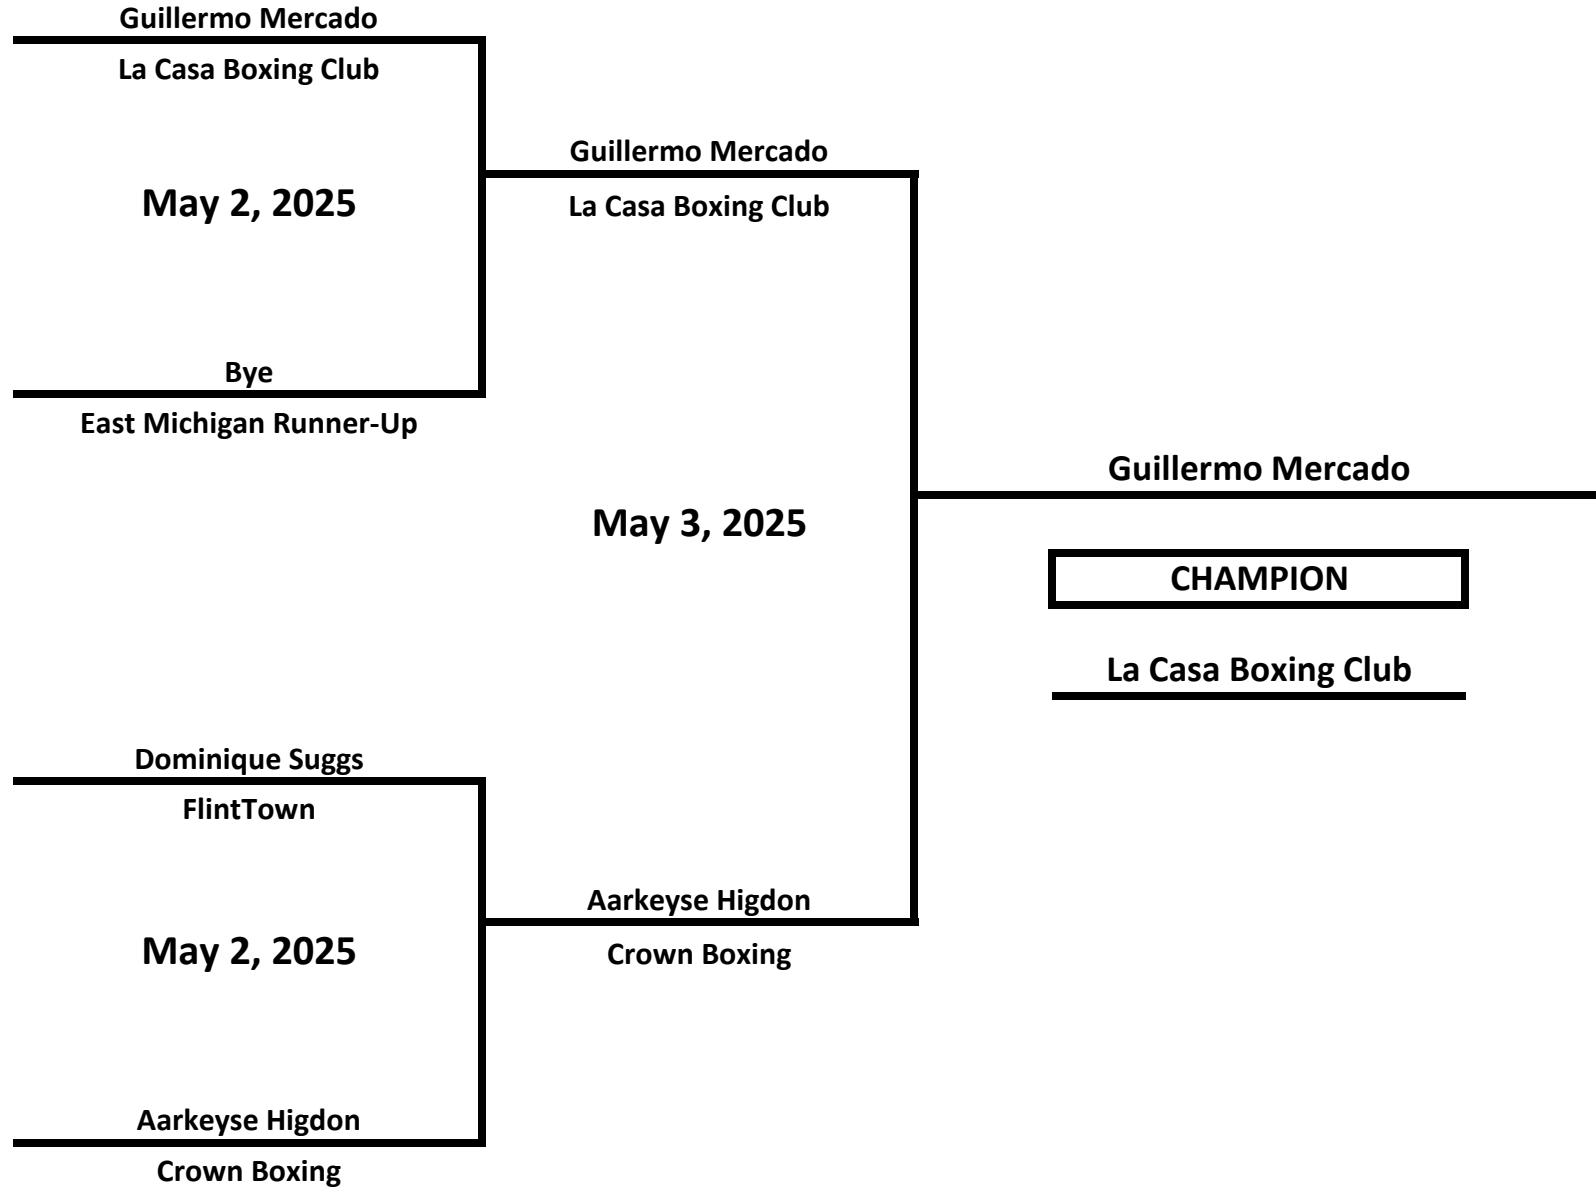

WEIGHT: 198+ LBS

2025 MICHIGAN GOLDEN GLOVES STATE CHAMPIONSHIPS

CLASS: ELITE - OPEN - MALE

WEIGHT: 110 LBS

2025 MICHIGAN GOLDEN GLOVES STATE CHAMPIONSHIPS

CLASS: ELITE - OPEN - MALE

WEIGHT: 121 LBS

2025 MICHIGAN GOLDEN GLOVES STATE CHAMPIONSHIPS