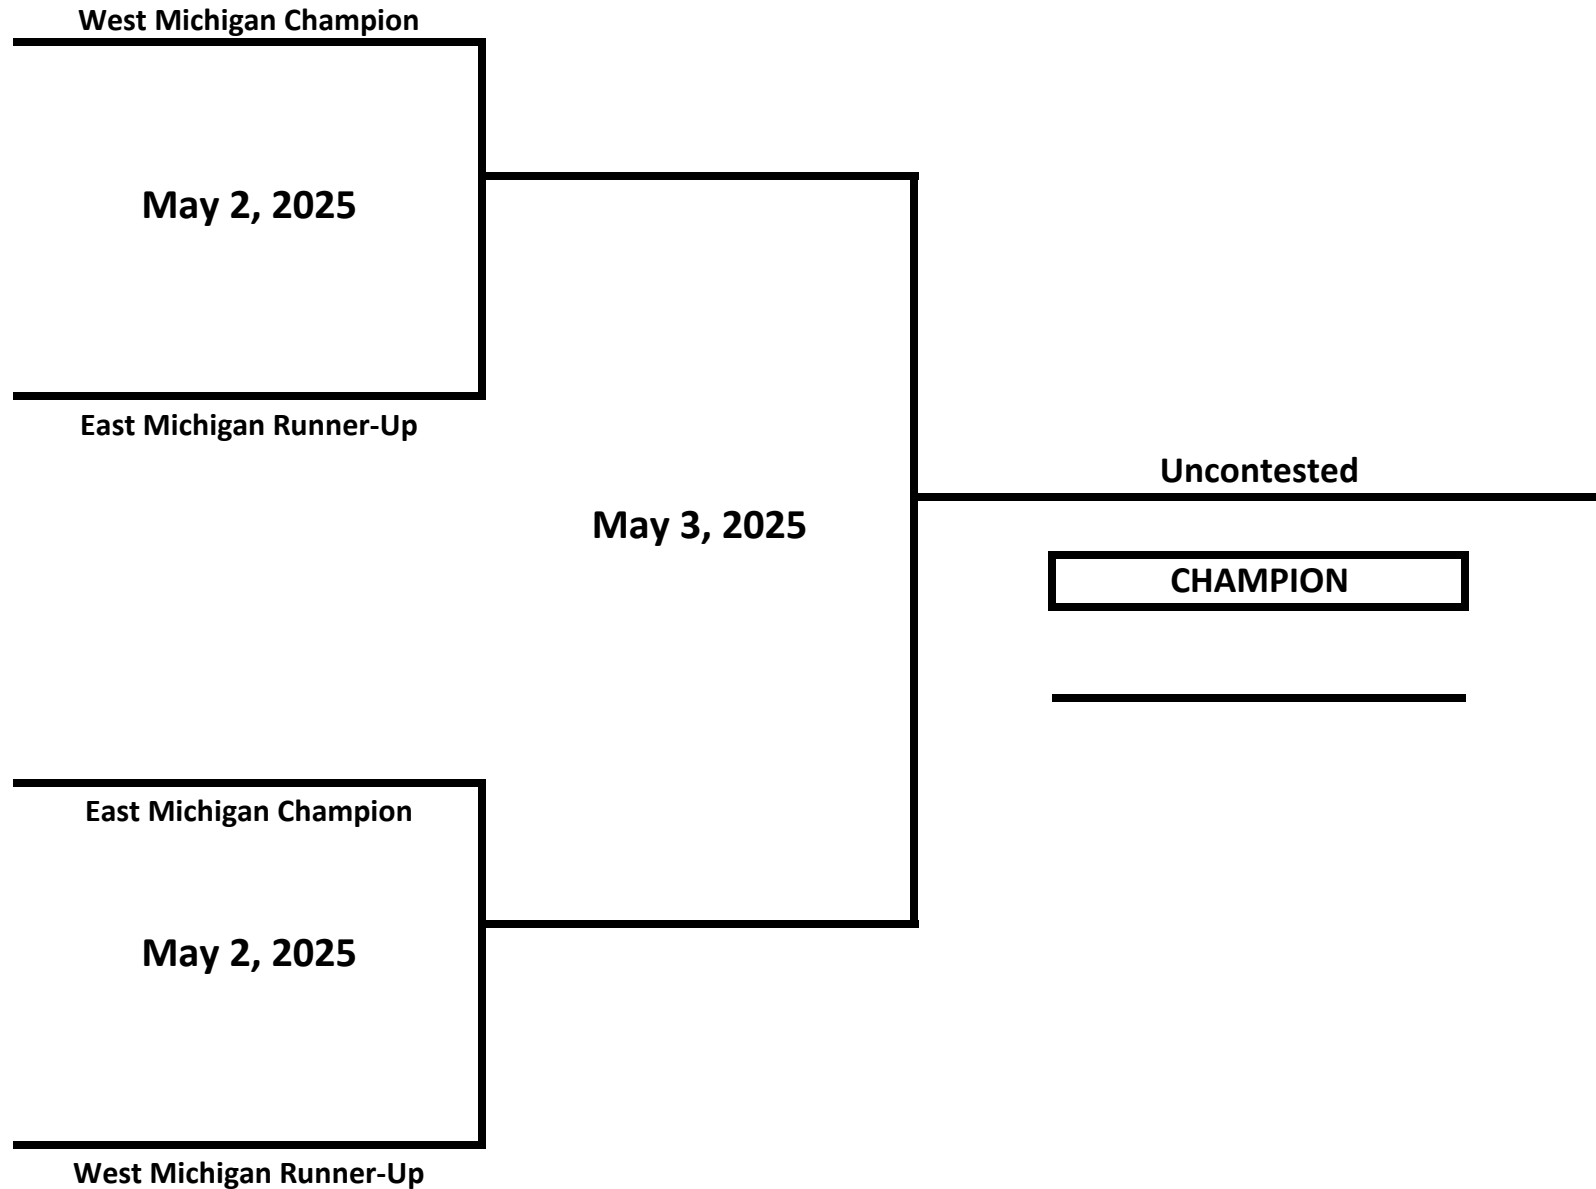

WEIGHT: 198+ LBS

2025 MICHIGAN GOLDEN GLOVES STATE CHAMPIONSHIPS

CLASS: ELITE - NOVICE - FEMALE

WEIGHT: 106 LBS

2025 MICHIGAN GOLDEN GLOVES STATE CHAMPIONSHIPS

CLASS: ELITE - NOVICE - FEMALE

WEIGHT: 112 LBS