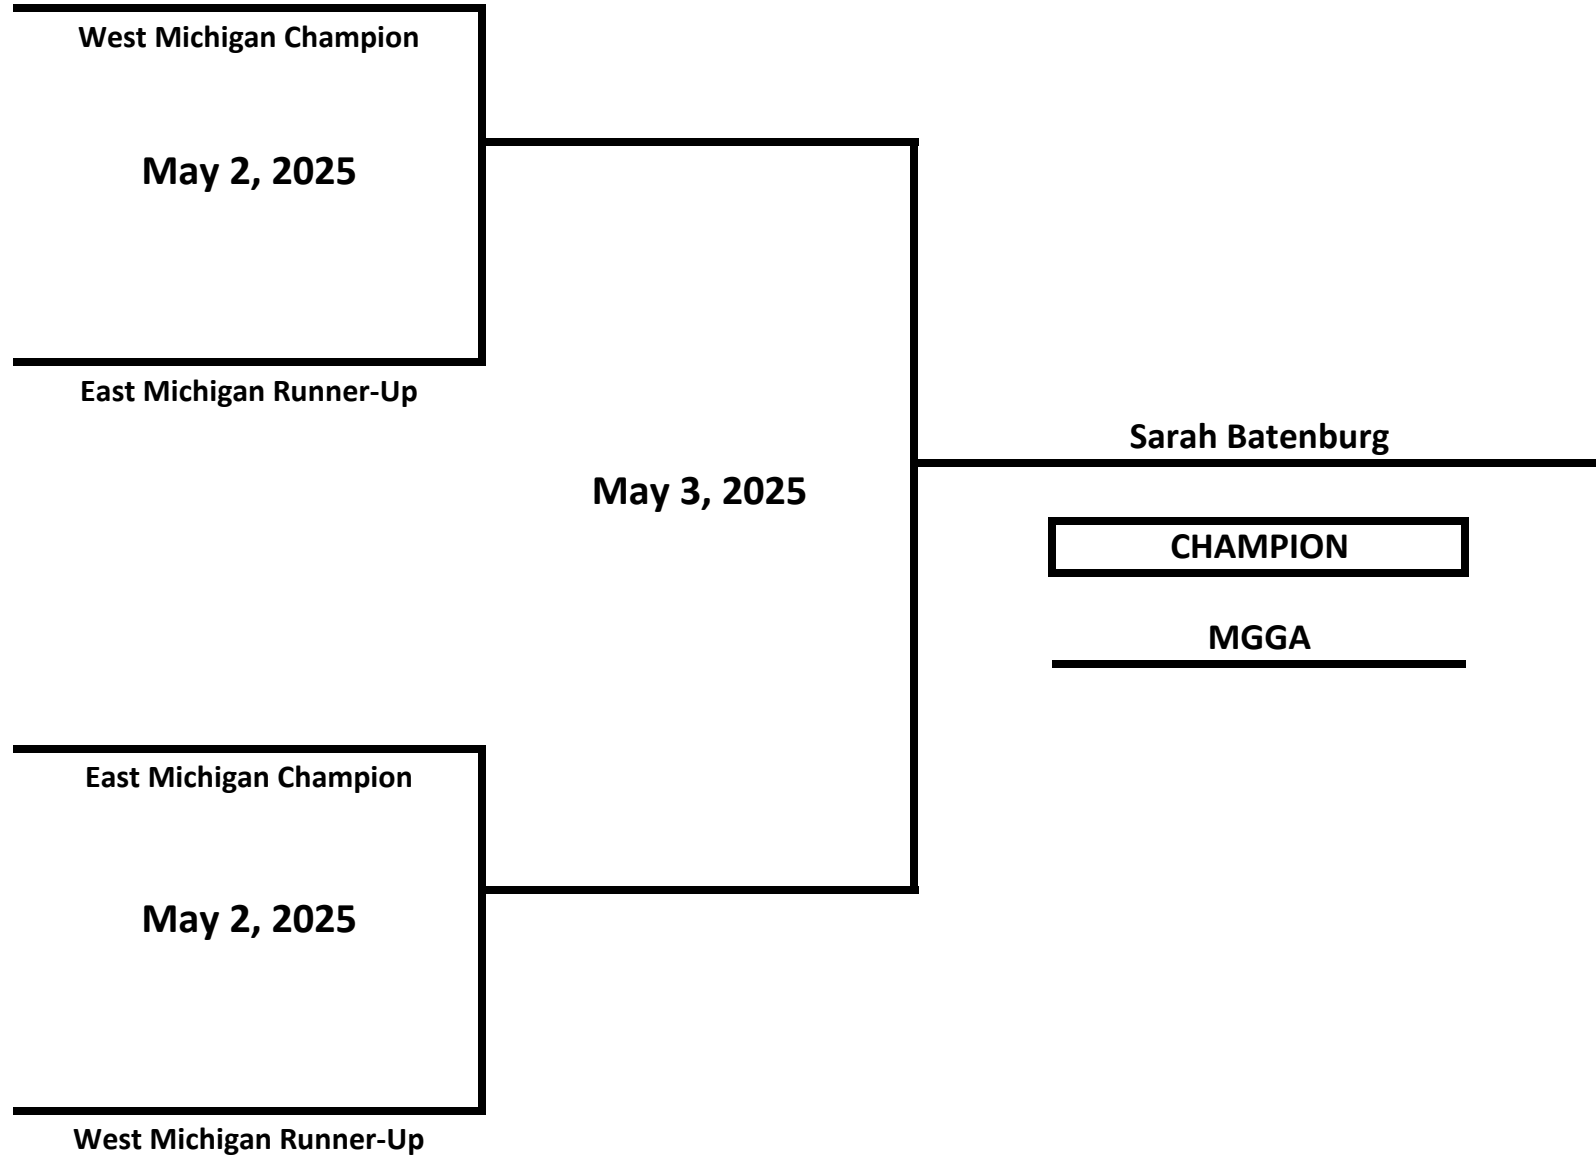

2025 MICHIGAN GOLDEN GLOVES STATE CHAMPIONSHIPS

CLASS: ELITE - OPEN - FEMALE

WEIGHT: 132 LBS