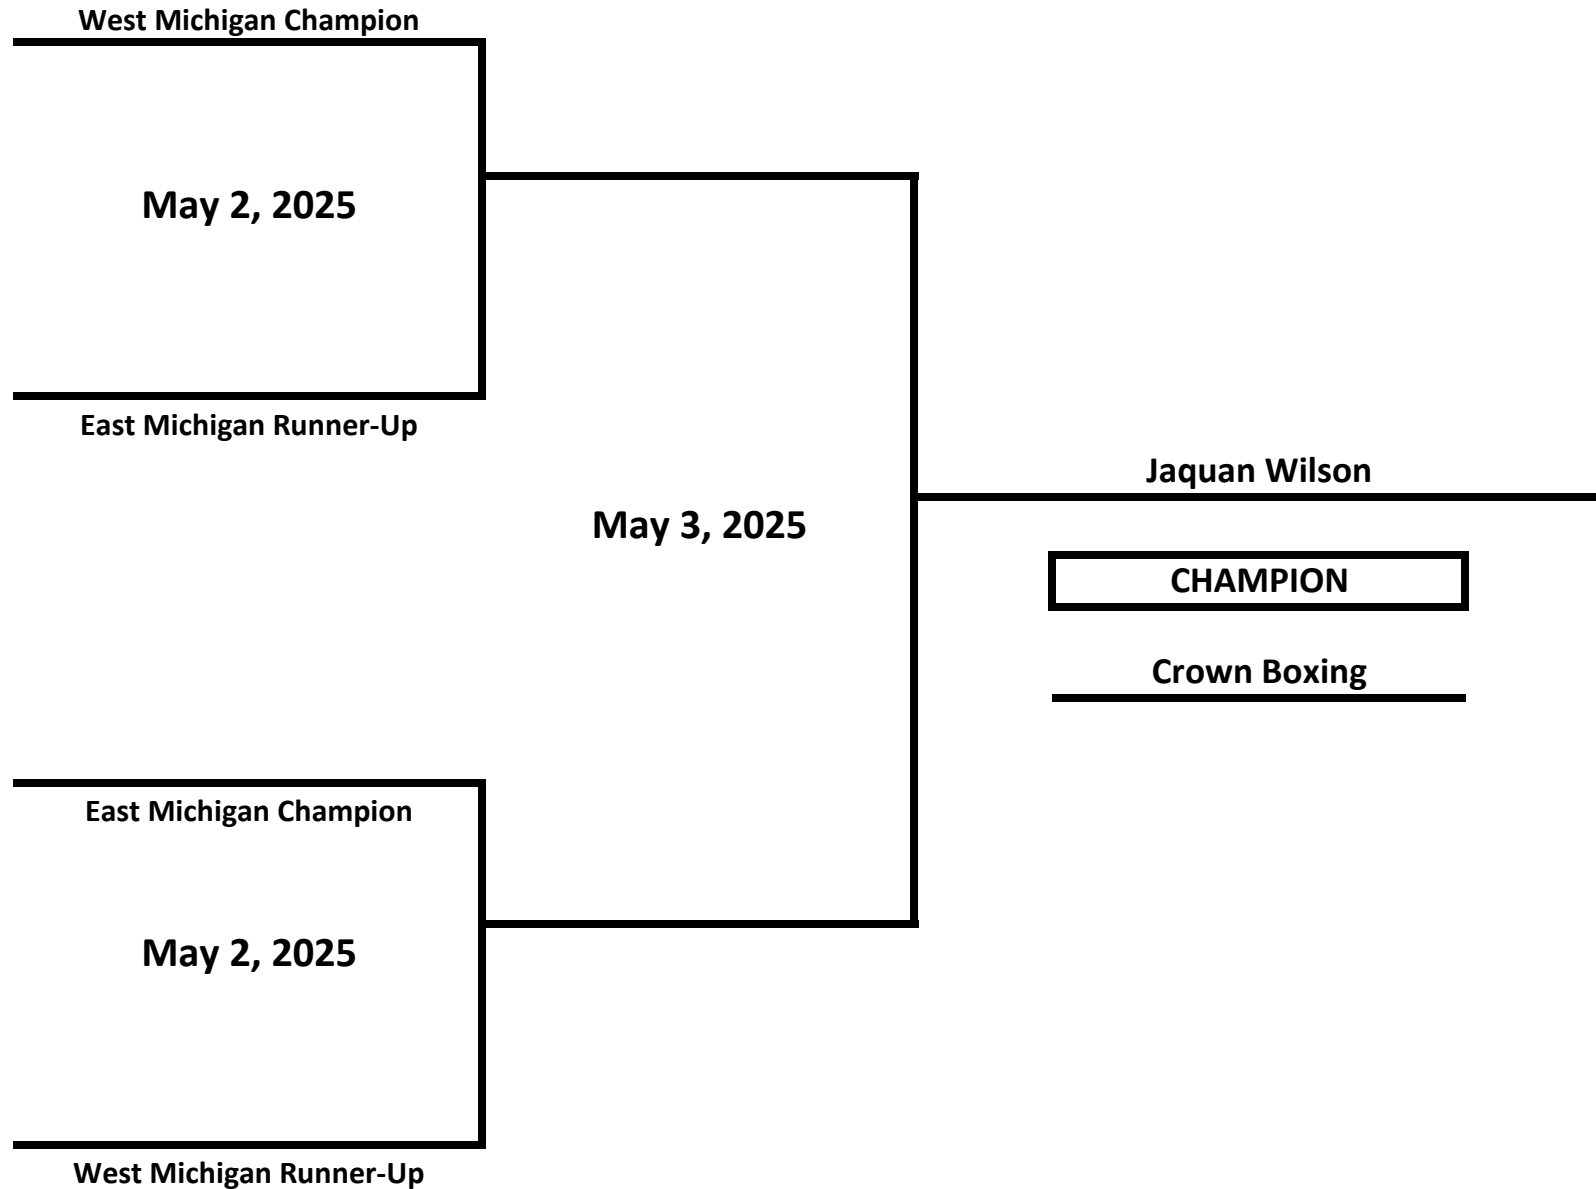

2025 MICHIGAN GOLDEN GLOVES STATE CHAMPIONSHIPS

CLASS: ELITE - NOVICE - MALE

WEIGHT: 110 LBS

2025 MICHIGAN GOLDEN GLOVES STATE CHAMPIONSHIPS

CLASS: ELITE - NOVICE - MALE

WEIGHT: 121 LBS

2025 MICHIGAN GOLDEN GLOVES STATE CHAMPIONSHIPS