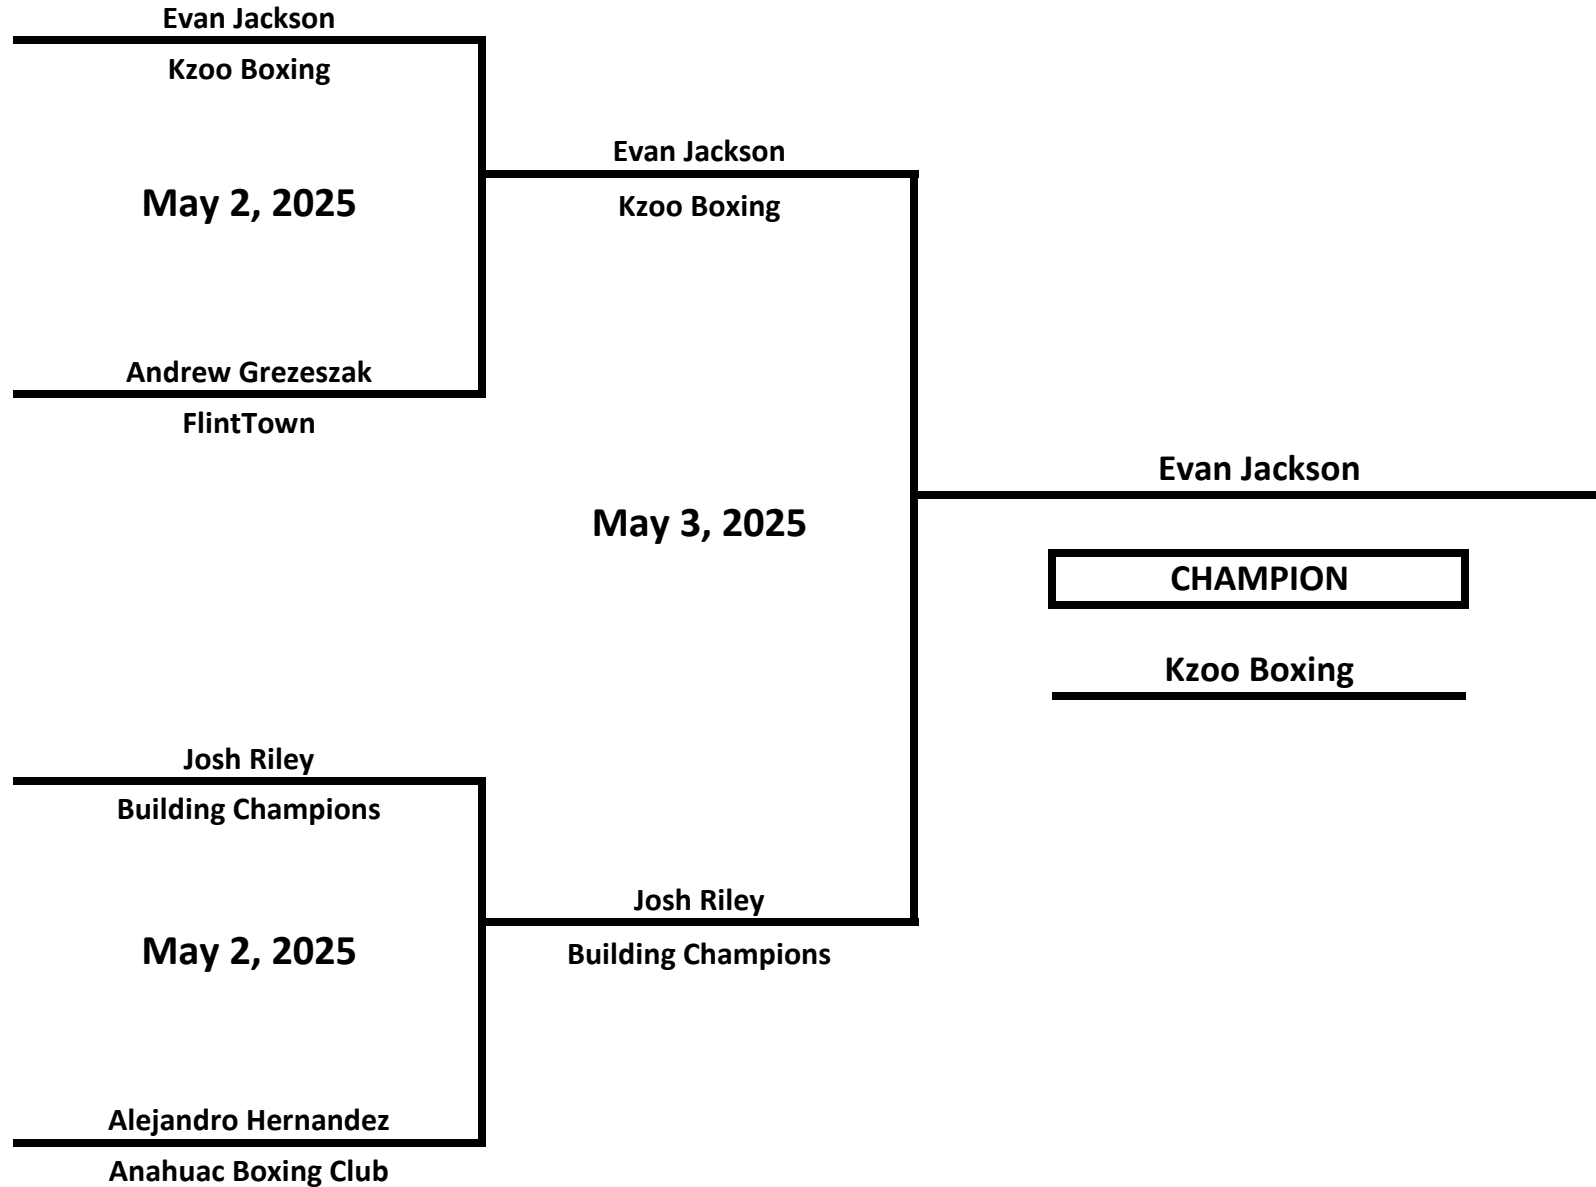

2025 MICHIGAN GOLDEN GLOVES STATE CHAMPIONSHIPS

CLASS: ELITE - OPEN - MALE

WEIGHT: 154 LBS