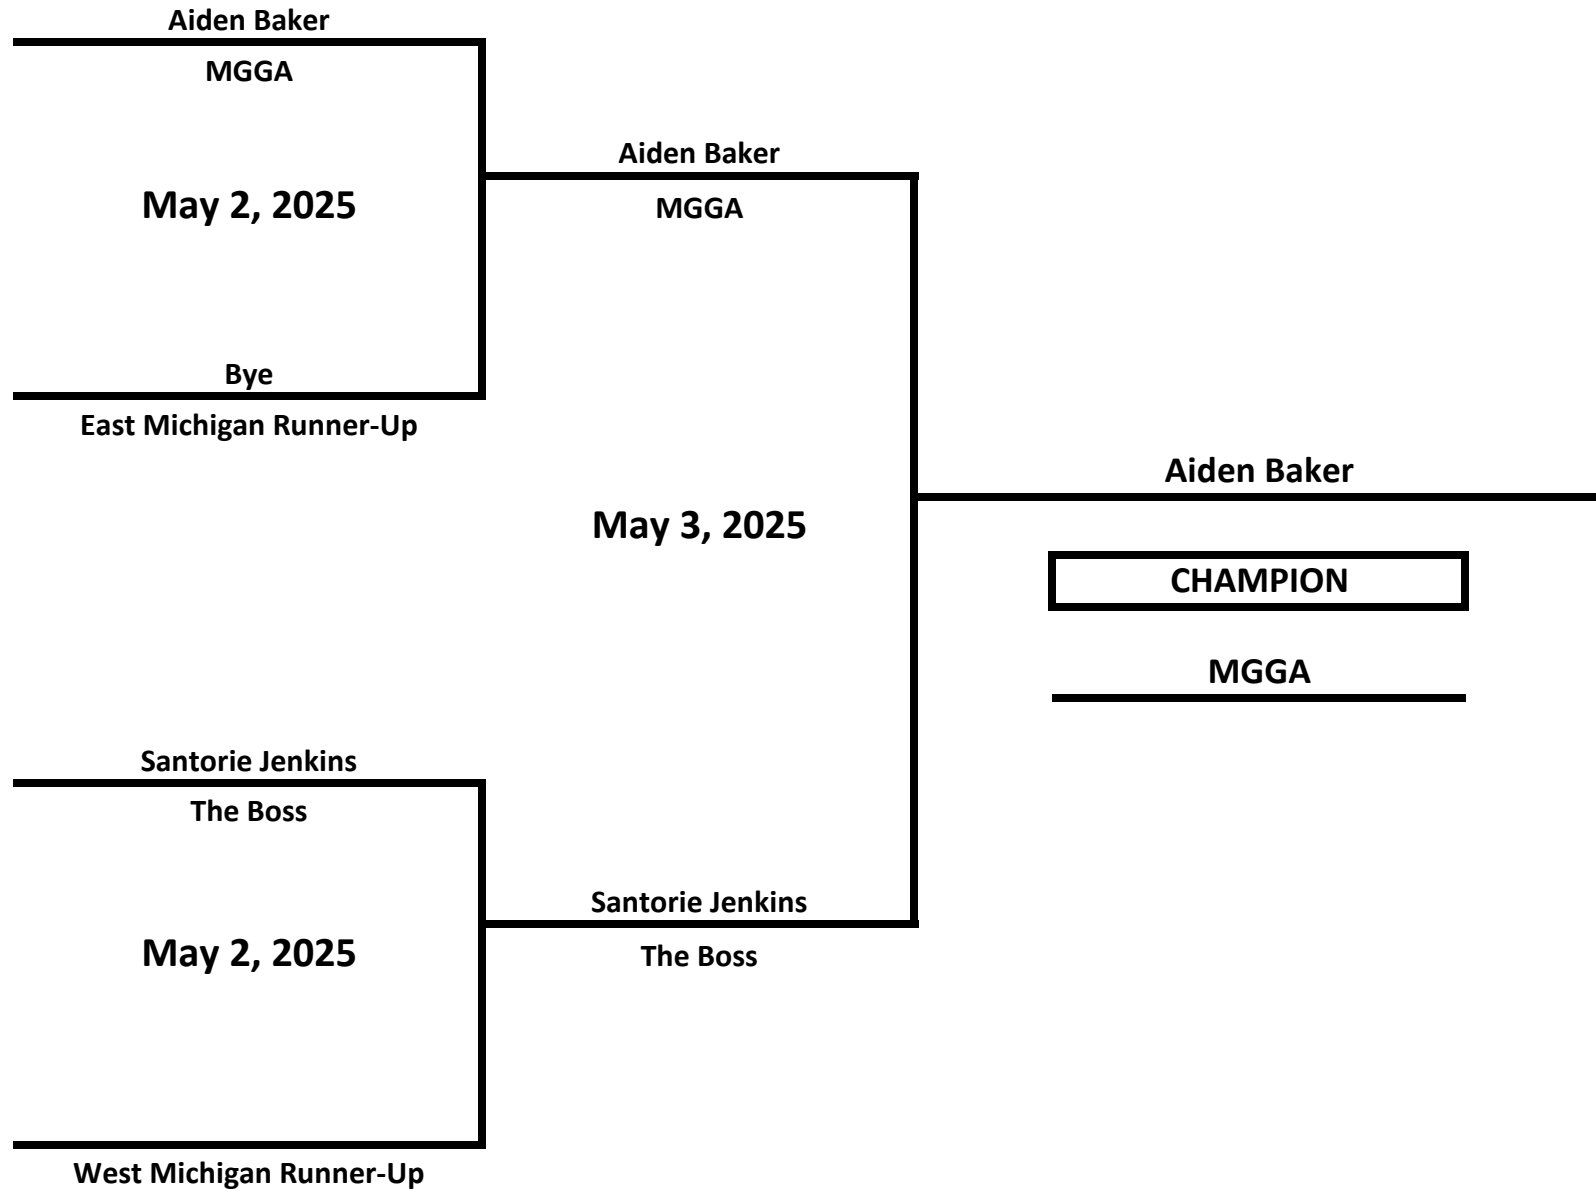

2025 MICHIGAN GOLDEN GLOVES STATE CHAMPIONSHIPS

CLASS: ELITE - NOVICE - MALE

WEIGHT: 198+ LBS