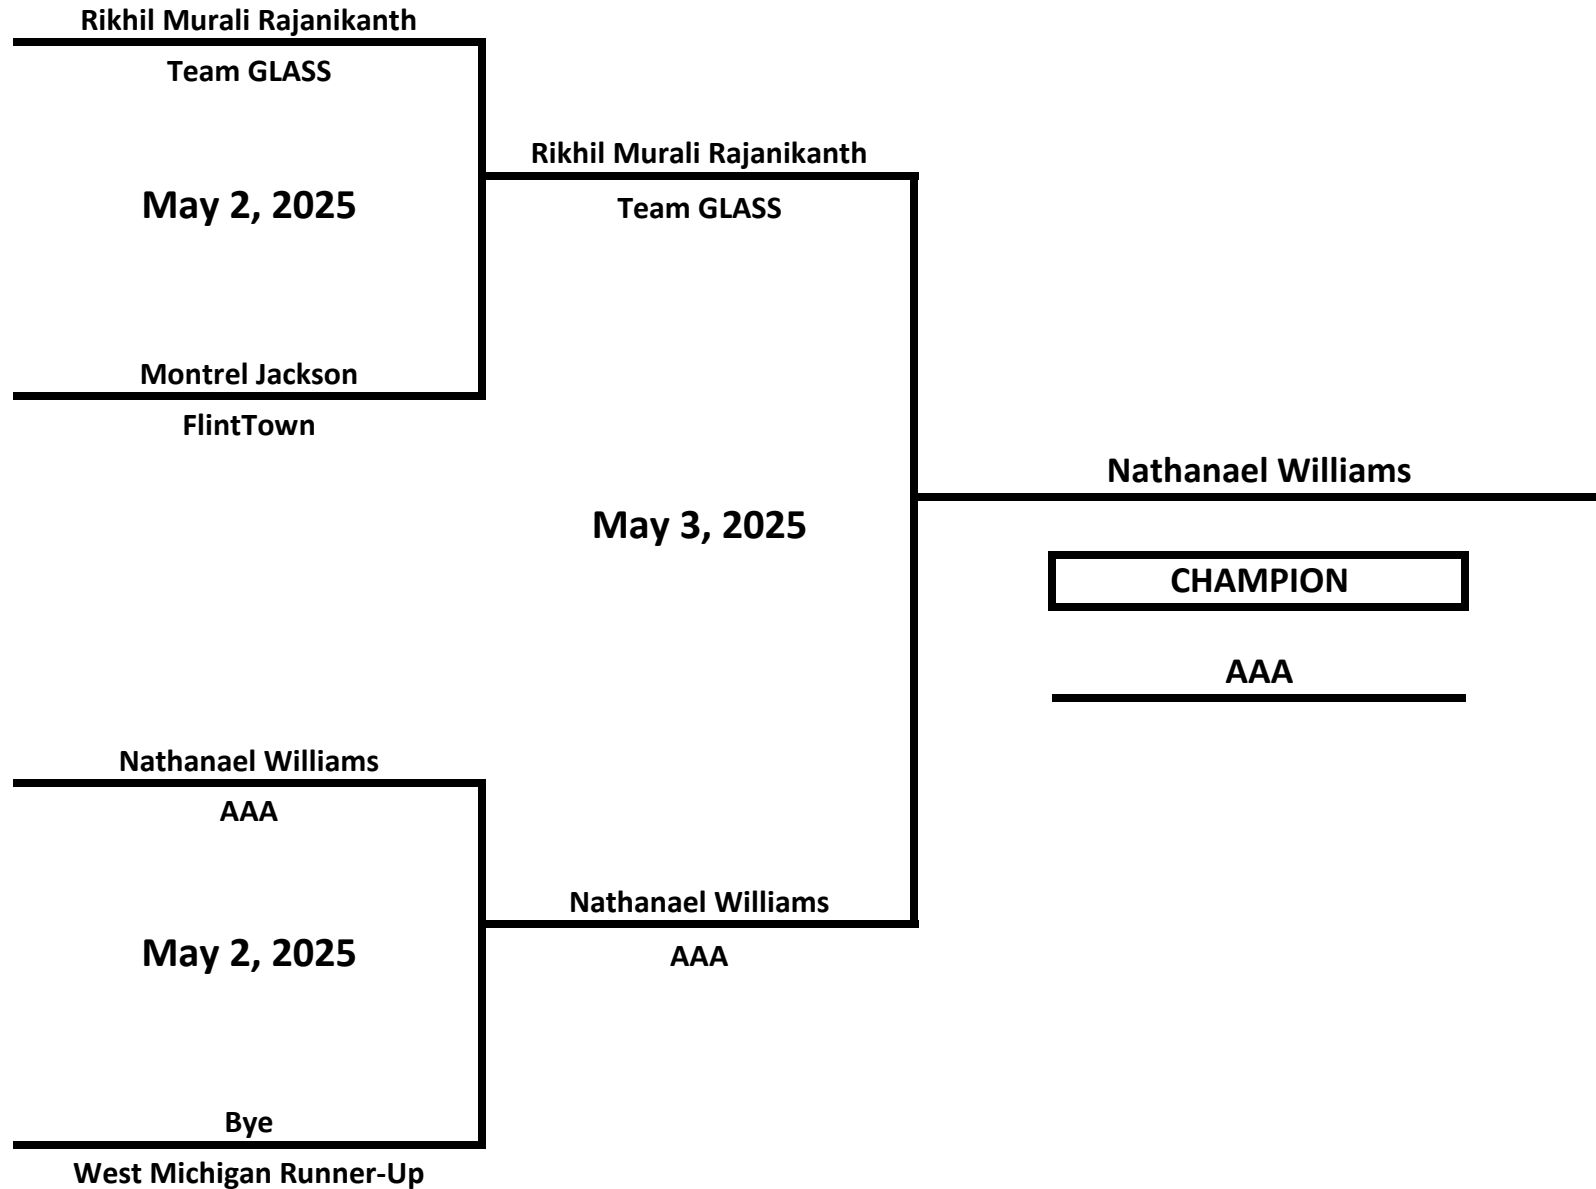

2025 MICHIGAN GOLDEN GLOVES STATE CHAMPIONSHIPS

CLASS: ELITE - NOVICE - MALE

WEIGHT: 154 LBS