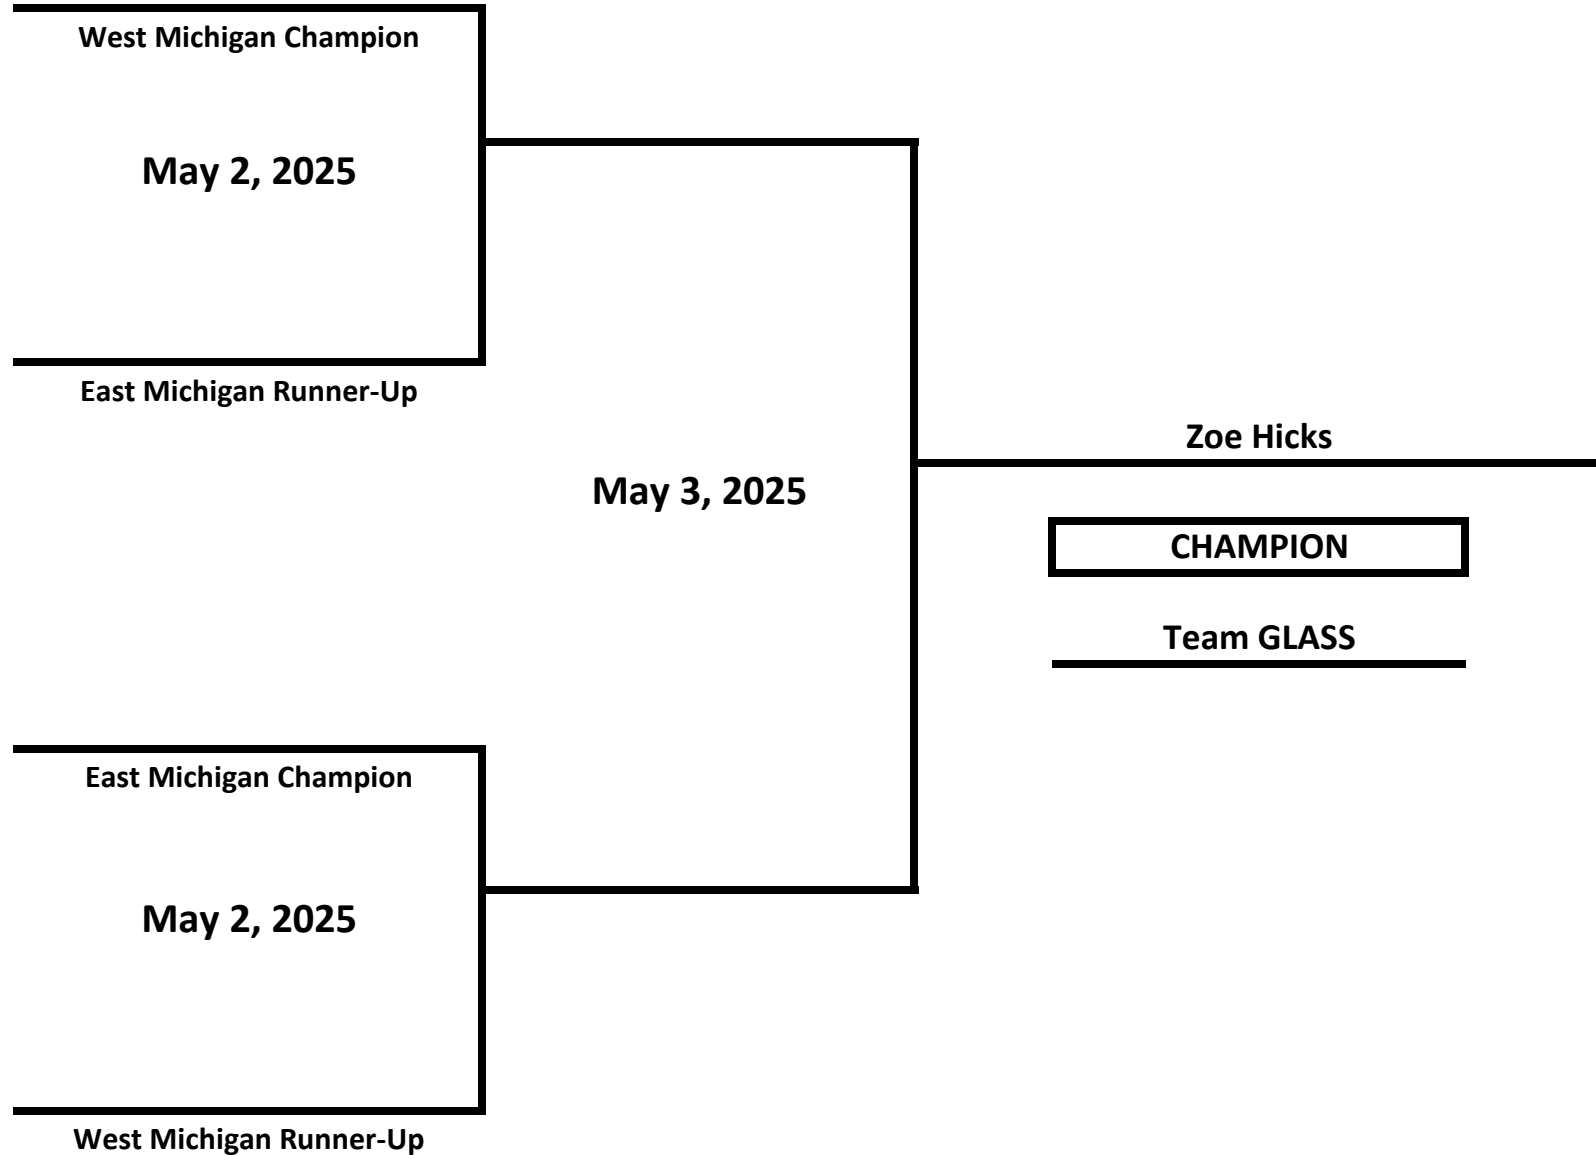

2025 MICHIGAN GOLDEN GLOVES STATE CHAMPIONSHIPS

CLASS: ELITE - OPEN - FEMALE

WEIGHT: 112 LBS