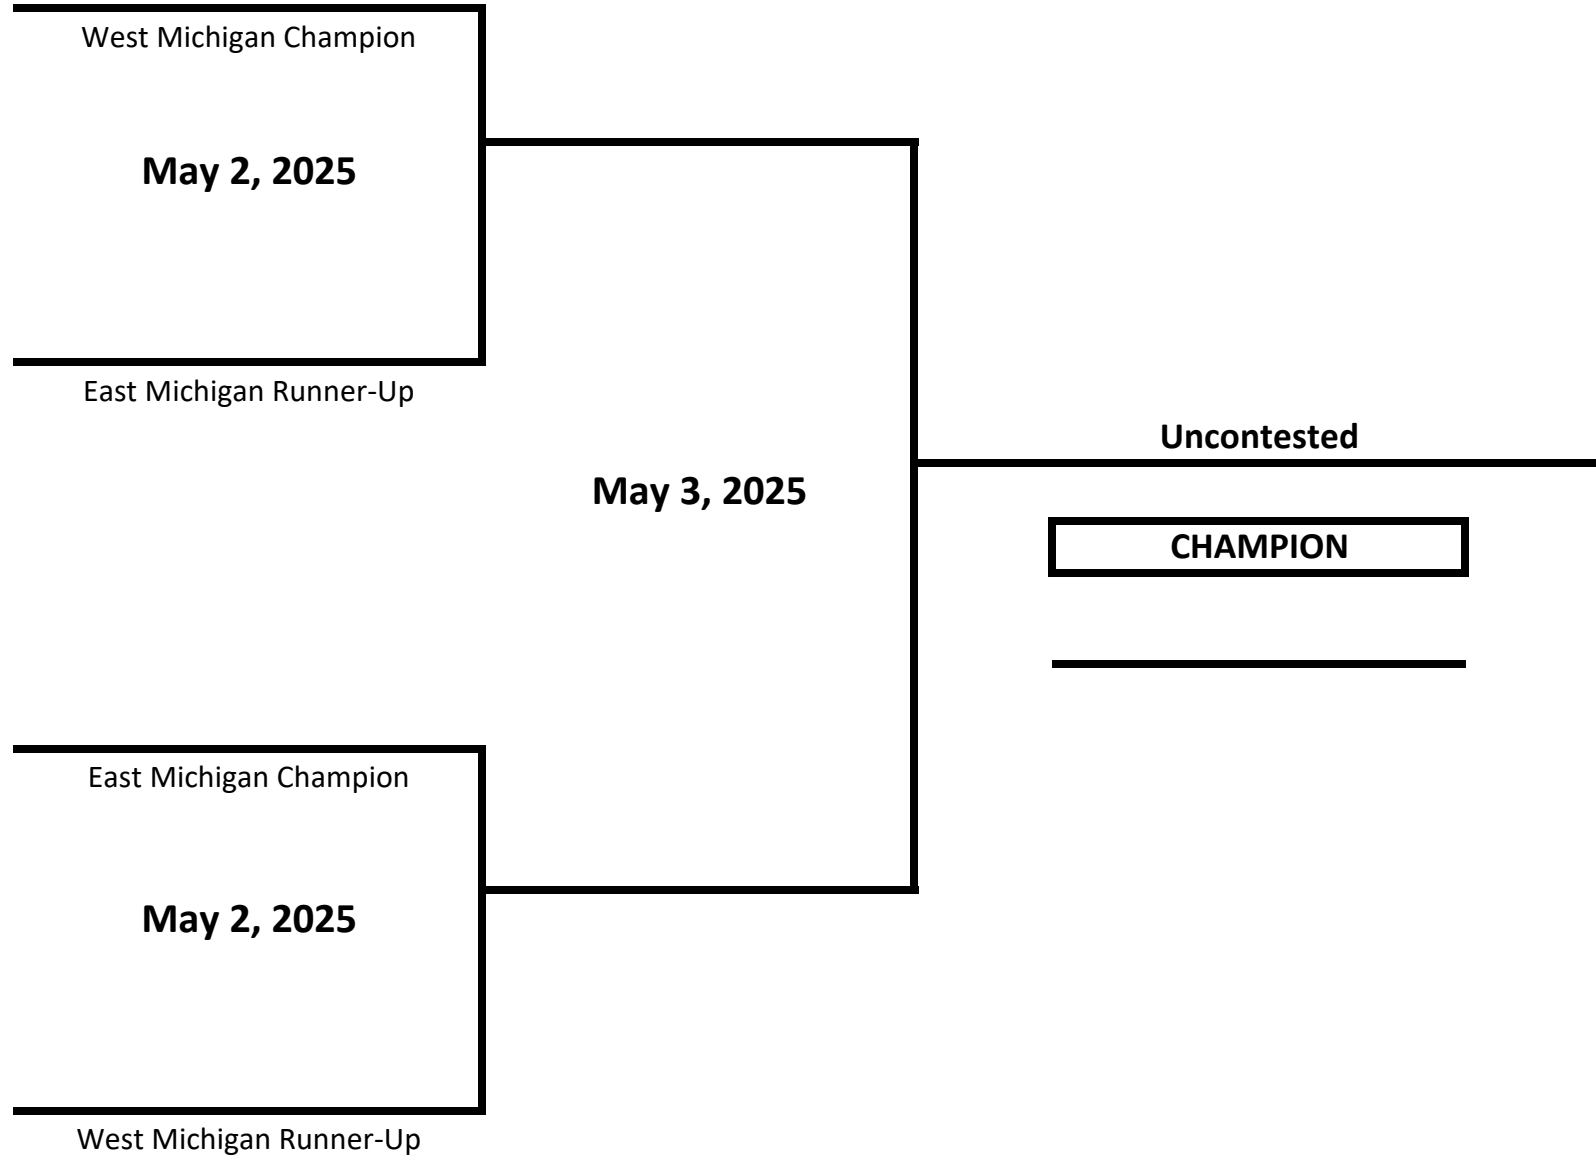

WEIGHT: 154 LBS

2025 MICHIGAN GOLDEN GLOVES STATE CHAMPIONSHIPS

CLASS: ELITE - NOVICE - FEMALE

WEIGHT: 165 LBS

2025 MICHIGAN GOLDEN GLOVES STATE CHAMPIONSHIPS

CLASS: ELITE - NOVICE - FEMALE

WEIGHT: 176 LBS

2025 MICHIGAN GOLDEN GLOVES STATE CHAMPIONSHIPS