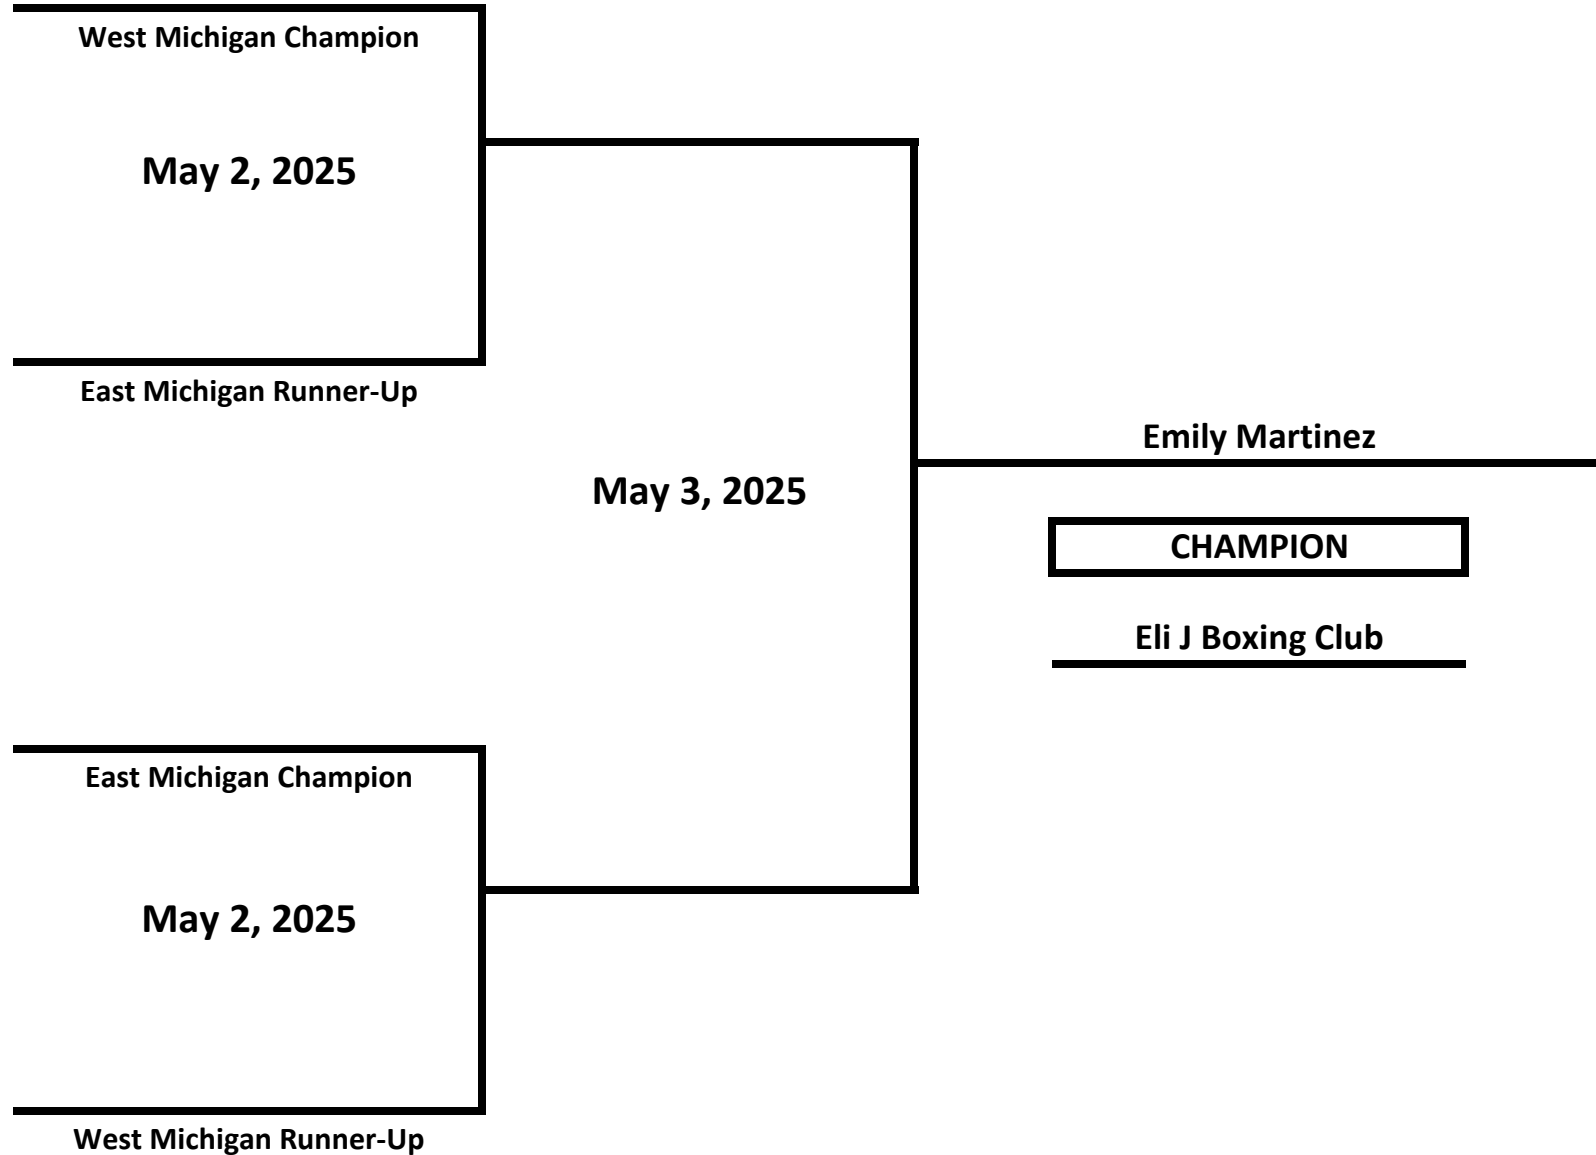

2025 MICHIGAN GOLDEN GLOVES STATE CHAMPIONSHIPS

CLASS: ELITE - NOVICE - FEMALE

WEIGHT: 132 LBS