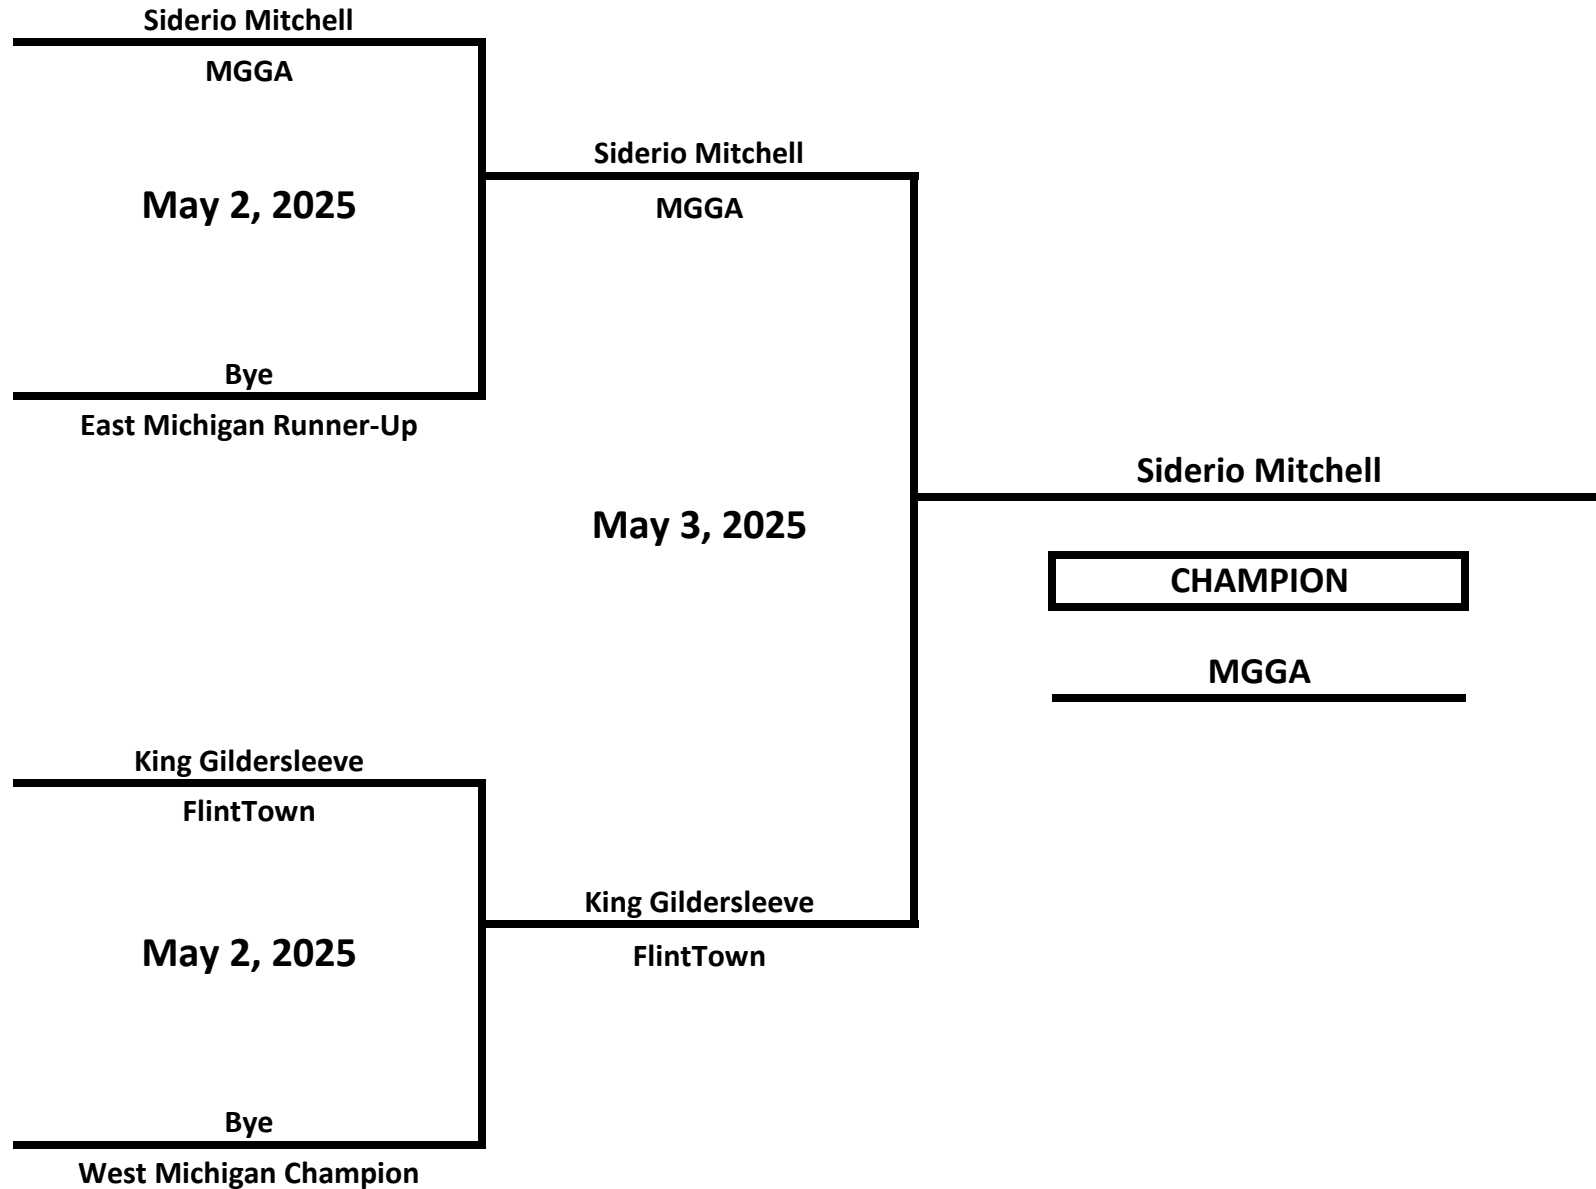

CLASS: ELITE - OPEN - MALE

WEIGHT: 132 LBS

2025 MICHIGAN GOLDEN GLOVES STATE CHAMPIONSHIPS

CLASS: ELITE - OPEN - MALE

WEIGHT: 143 LBS

2025 MICHIGAN GOLDEN GLOVES STATE CHAMPIONSHIPS

CLASS: ELITE - OPEN - MALE