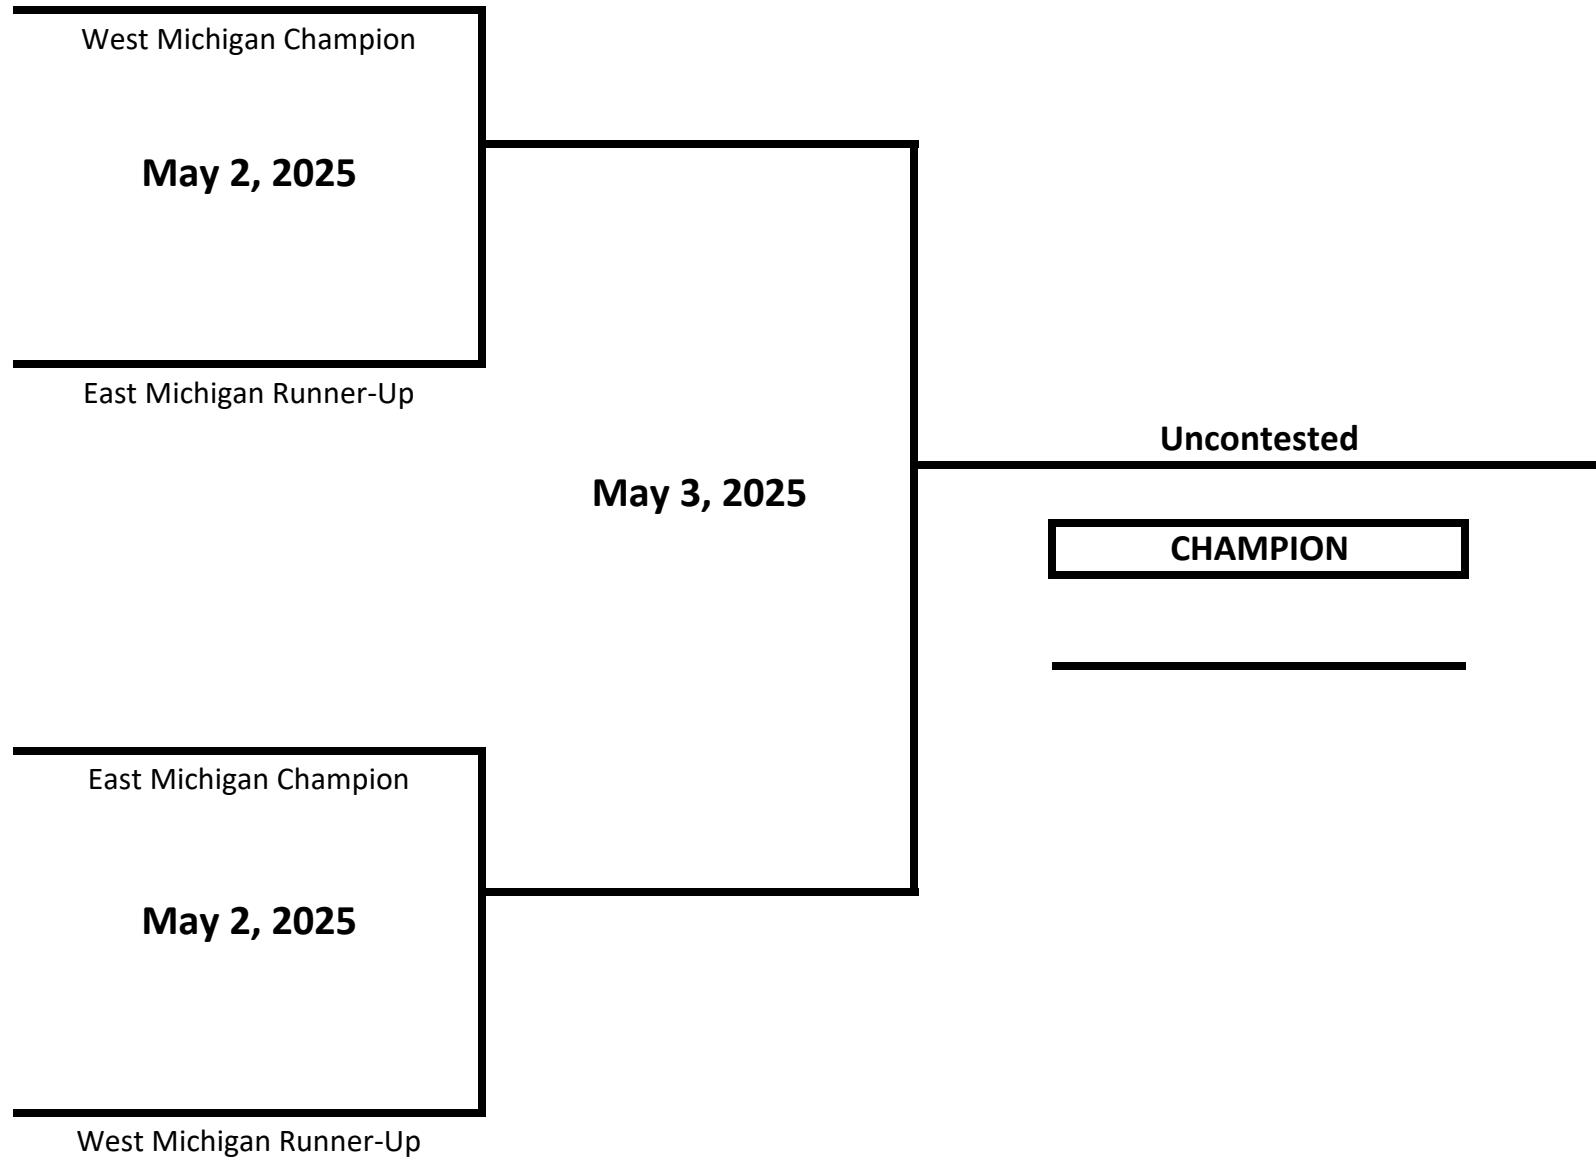

WEIGHT: 154 LBS

2025 MICHIGAN GOLDEN GLOVES STATE CHAMPIONSHIPS

CLASS: ELITE - OPEN - FEMALE

WEIGHT: 165 LBS

2025 MICHIGAN GOLDEN GLOVES STATE CHAMPIONSHIPS

CLASS: ELITE - OPEN - FEMALE

WEIGHT: 176 LBS

2025 MICHIGAN GOLDEN GLOVES STATE CHAMPIONSHIPS