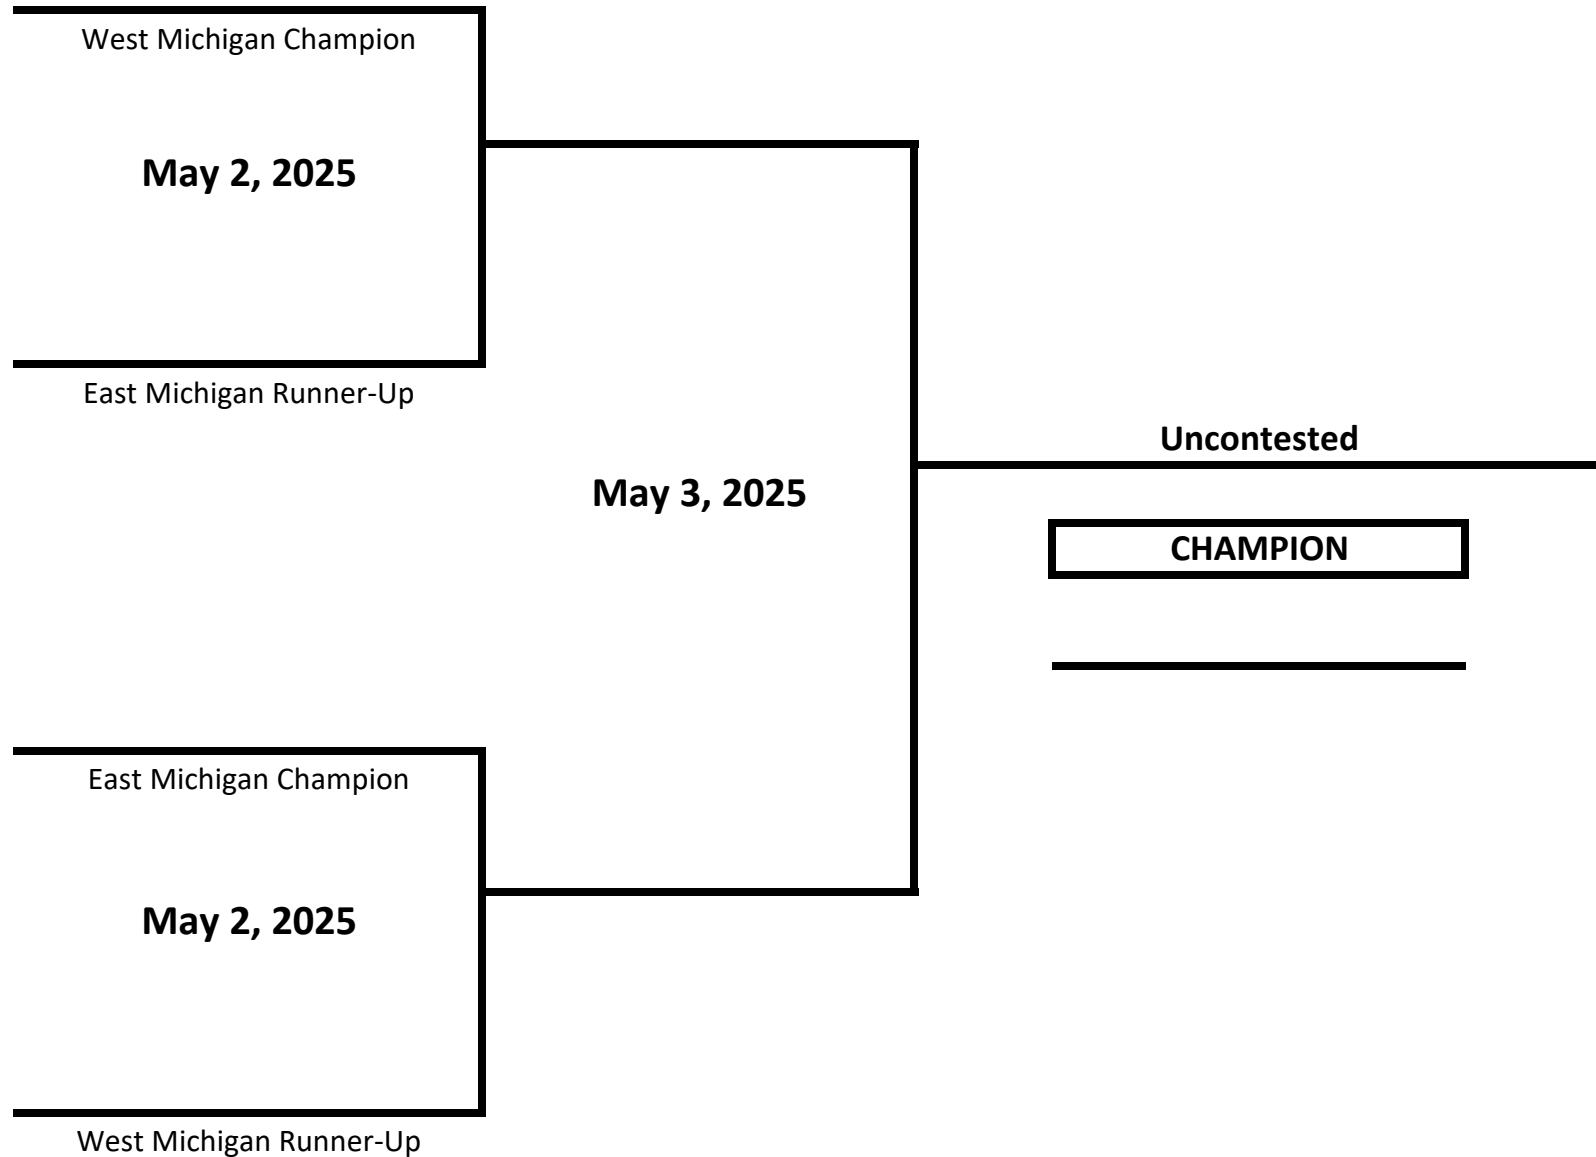

WEIGHT: 154 LBS

2025 MICHIGAN GOLDEN GLOVES STATE CHAMPIONSHIPS

CLASS: ELITE - NOVICE - FEMALE

WEIGHT: 165 LBS

2025 MICHIGAN GOLDEN GLOVES STATE CHAMPIONSHIPS

CLASS: ELITE - NOVICE - FEMALE

WEIGHT: 176 LBS

2025 MICHIGAN GOLDEN GLOVES STATE CHAMPIONSHIPS