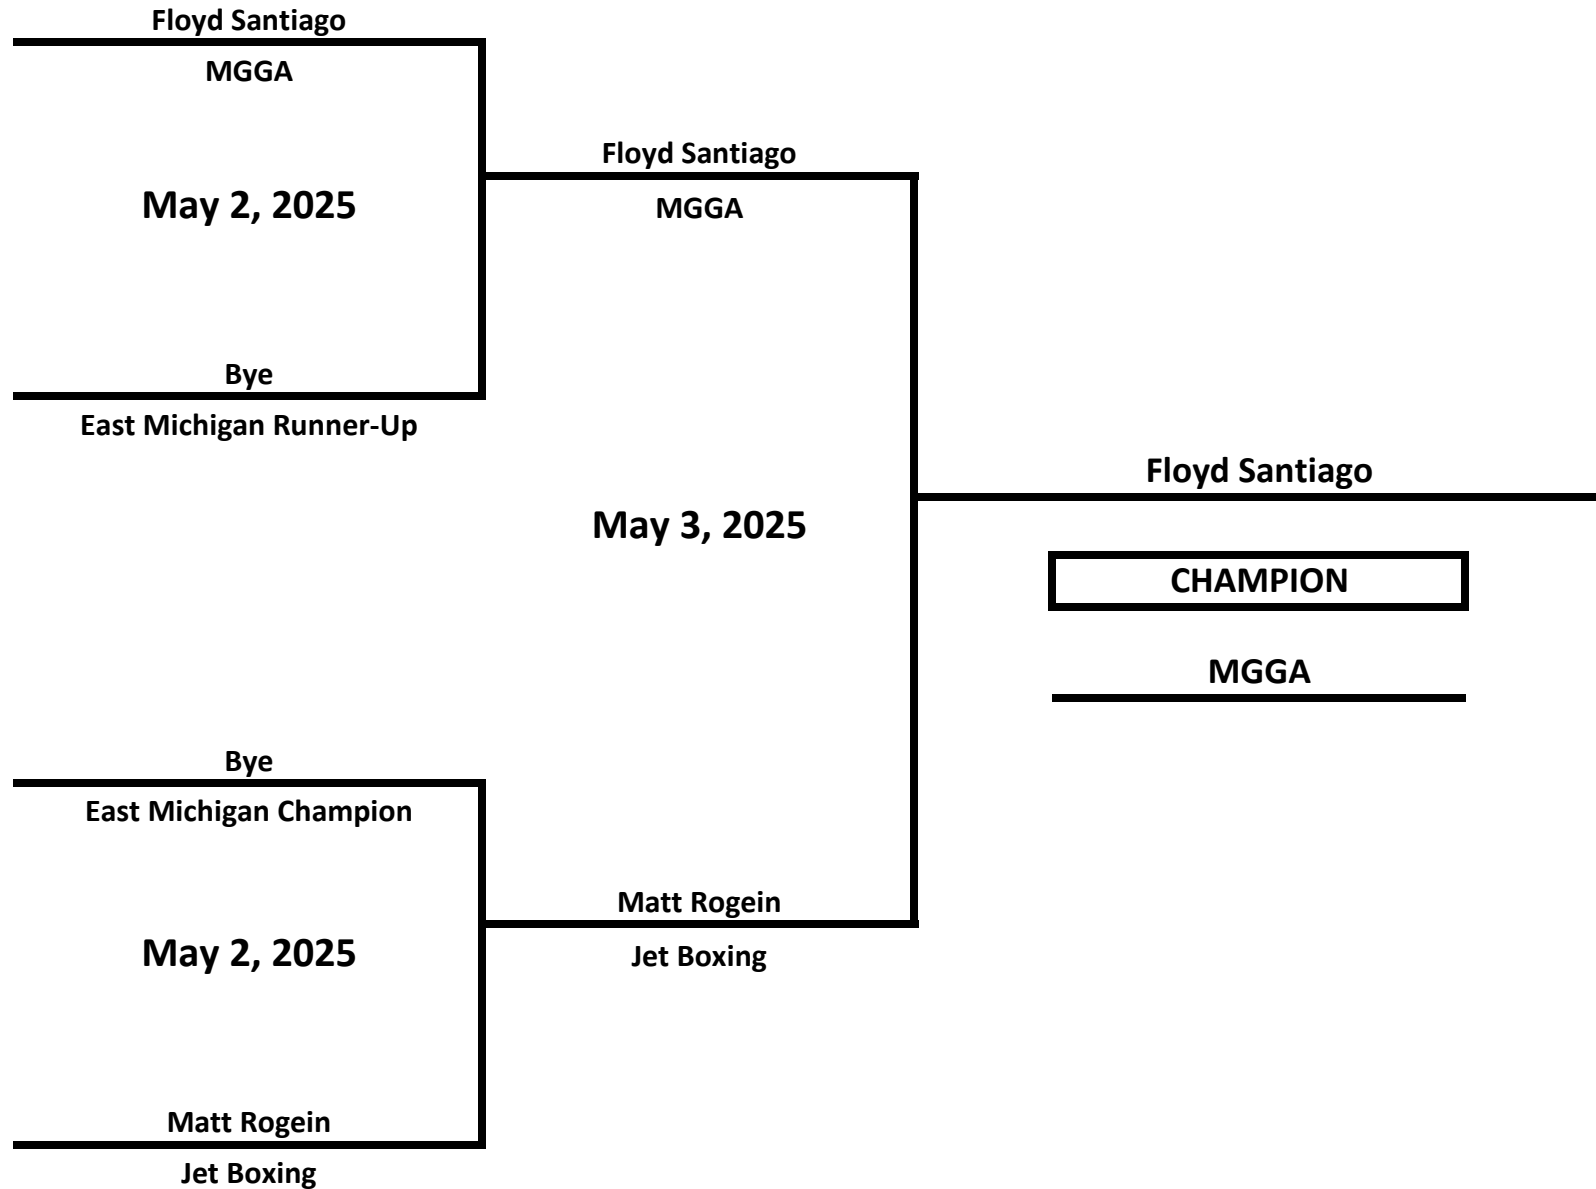

2025 MICHIGAN GOLDEN GLOVES STATE CHAMPIONSHIPS

CLASS: ELITE - NOVICE - MALE

WEIGHT: 187 LBS