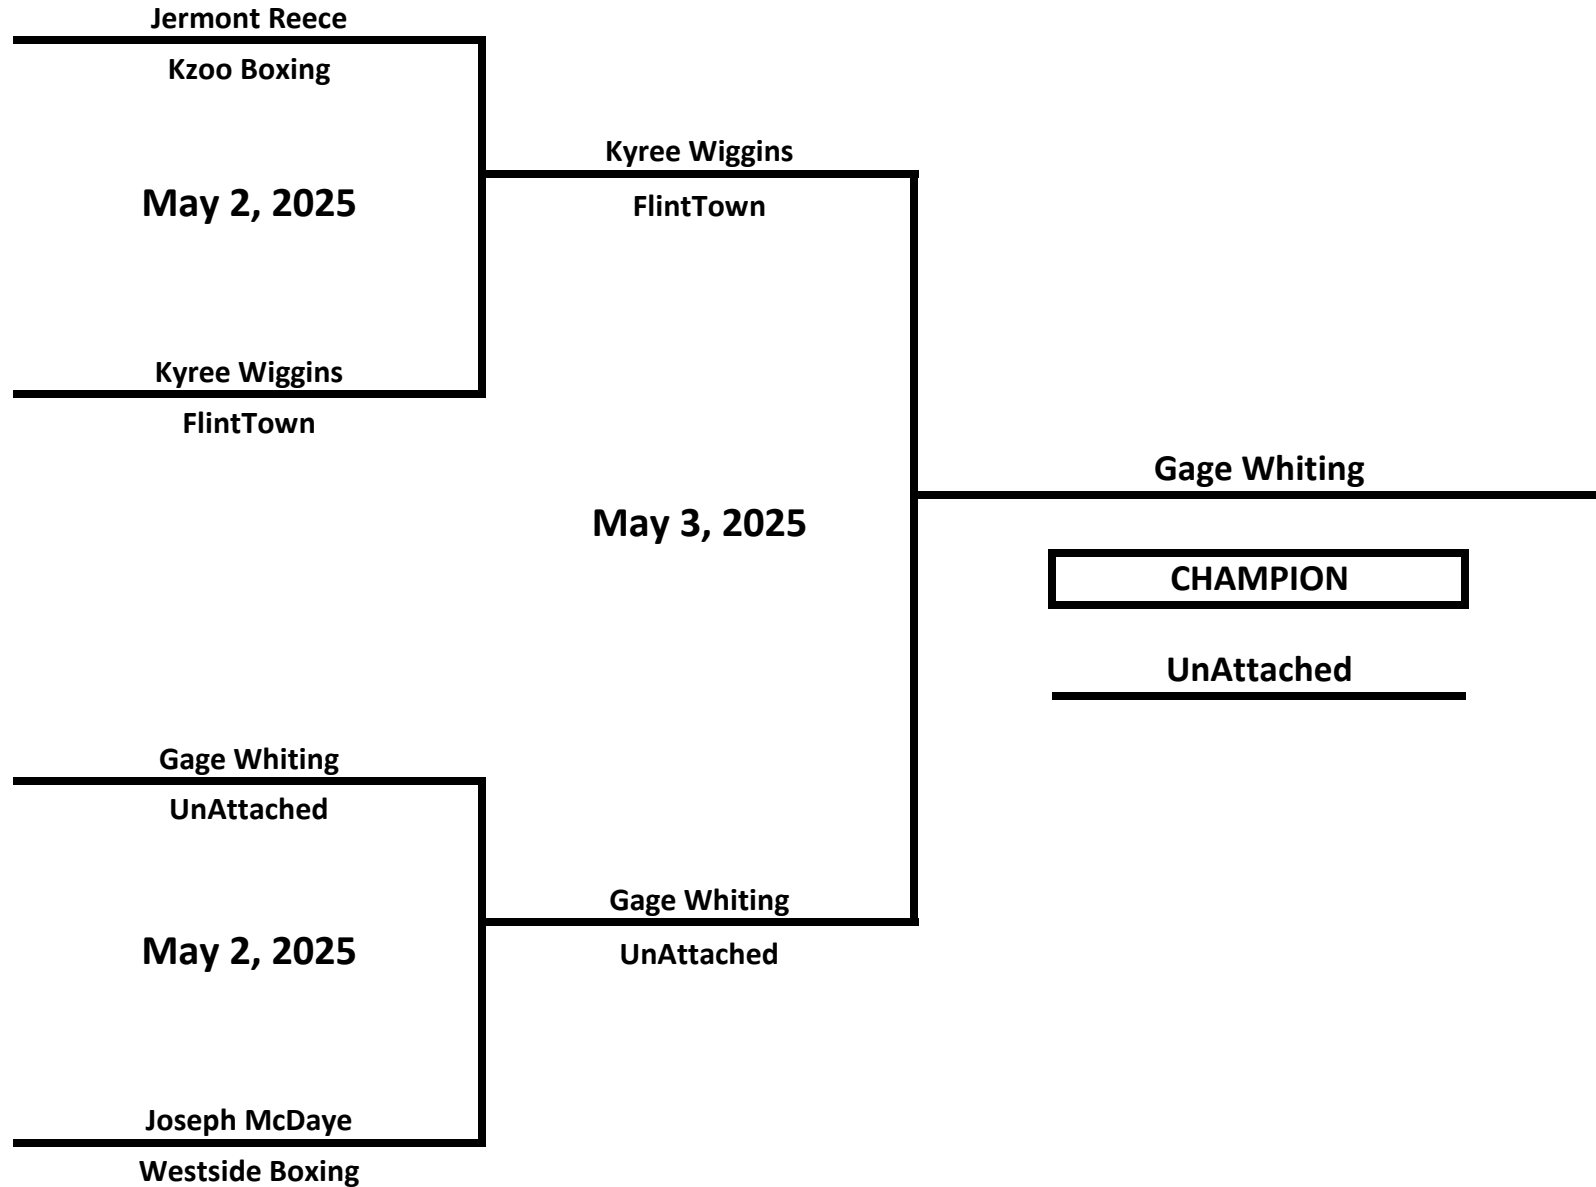

WEIGHT: 154 LBS

2025 MICHIGAN GOLDEN GLOVES STATE CHAMPIONSHIPS

CLASS: ELITE - OPEN - MALE

WEIGHT: 165 LBS

2025 MICHIGAN GOLDEN GLOVES STATE CHAMPIONSHIPS

CLASS: ELITE - OPEN - MALE

WEIGHT: 176 LBS

2025 MICHIGAN GOLDEN GLOVES STATE CHAMPIONSHIPS