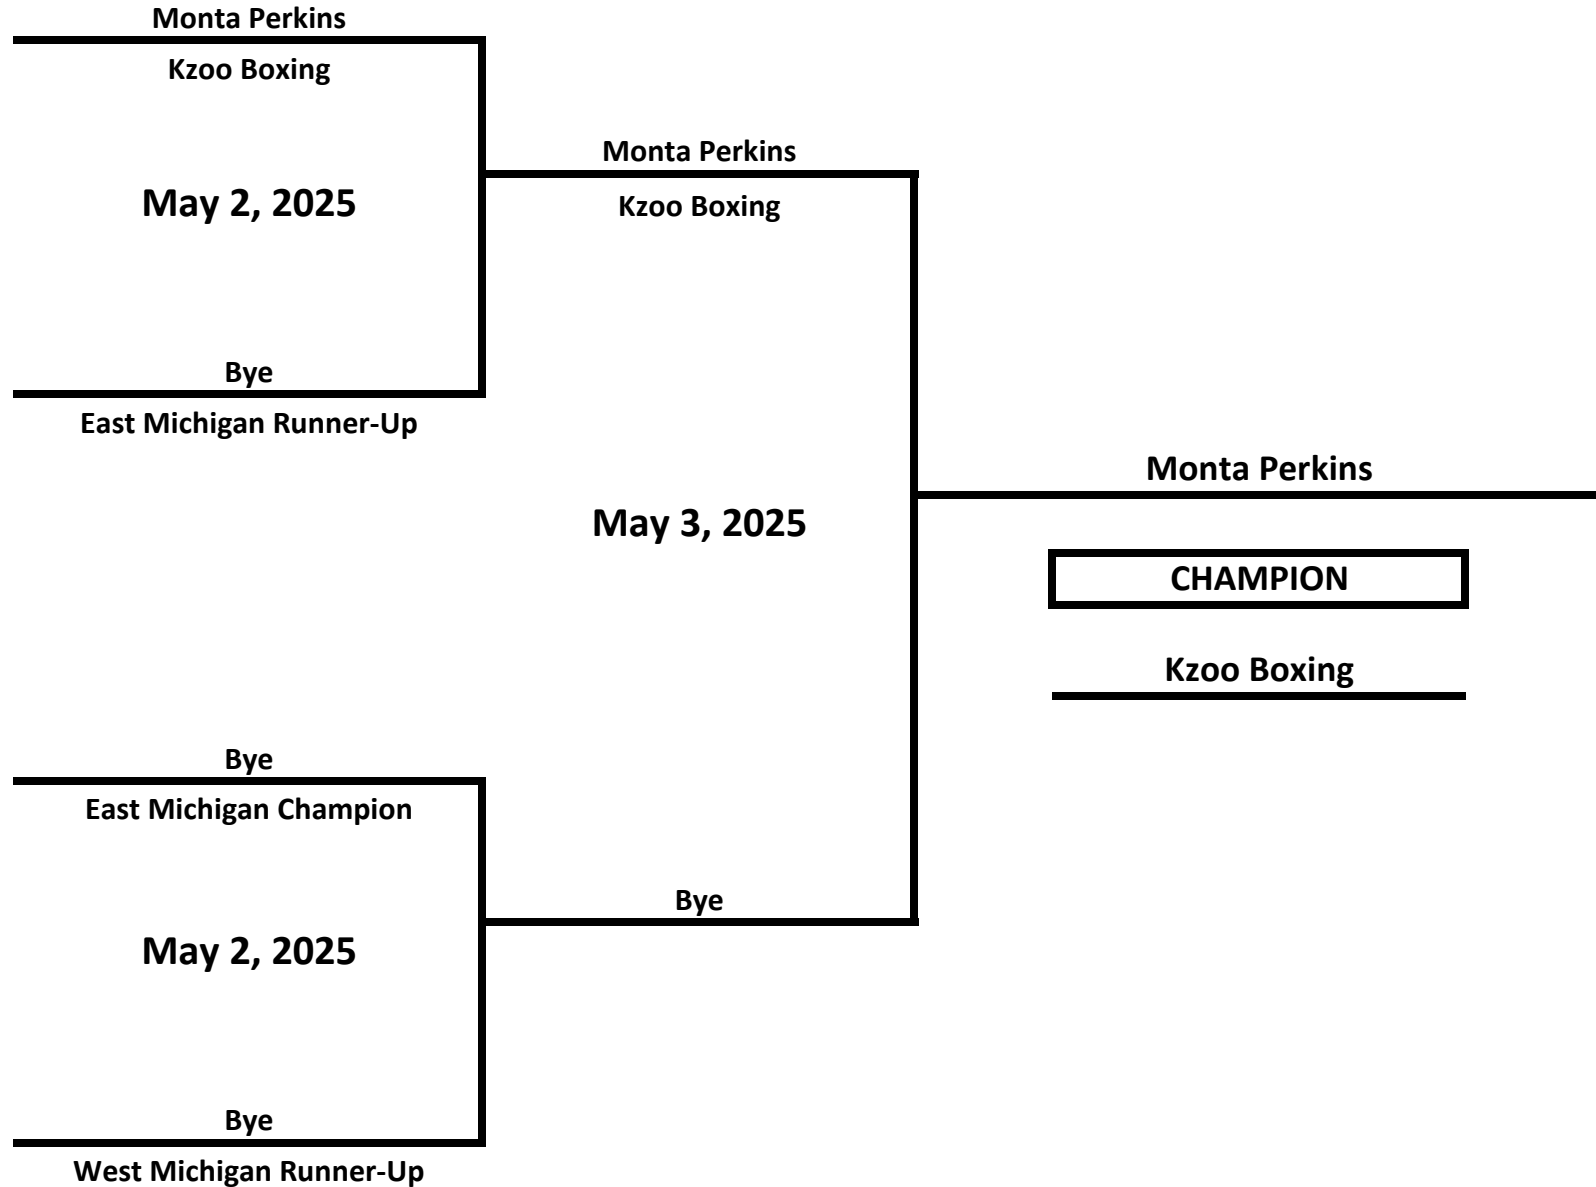

CLASS: ELITE - NOVICE - MALE

WEIGHT: 187 LBS

2025 MICHIGAN GOLDEN GLOVES STATE CHAMPIONSHIPS

CLASS: ELITE - NOVICE - MALE

WEIGHT: 198 LBS

2025 MICHIGAN GOLDEN GLOVES STATE CHAMPIONSHIPS

CLASS: ELITE - NOVICE - MALE