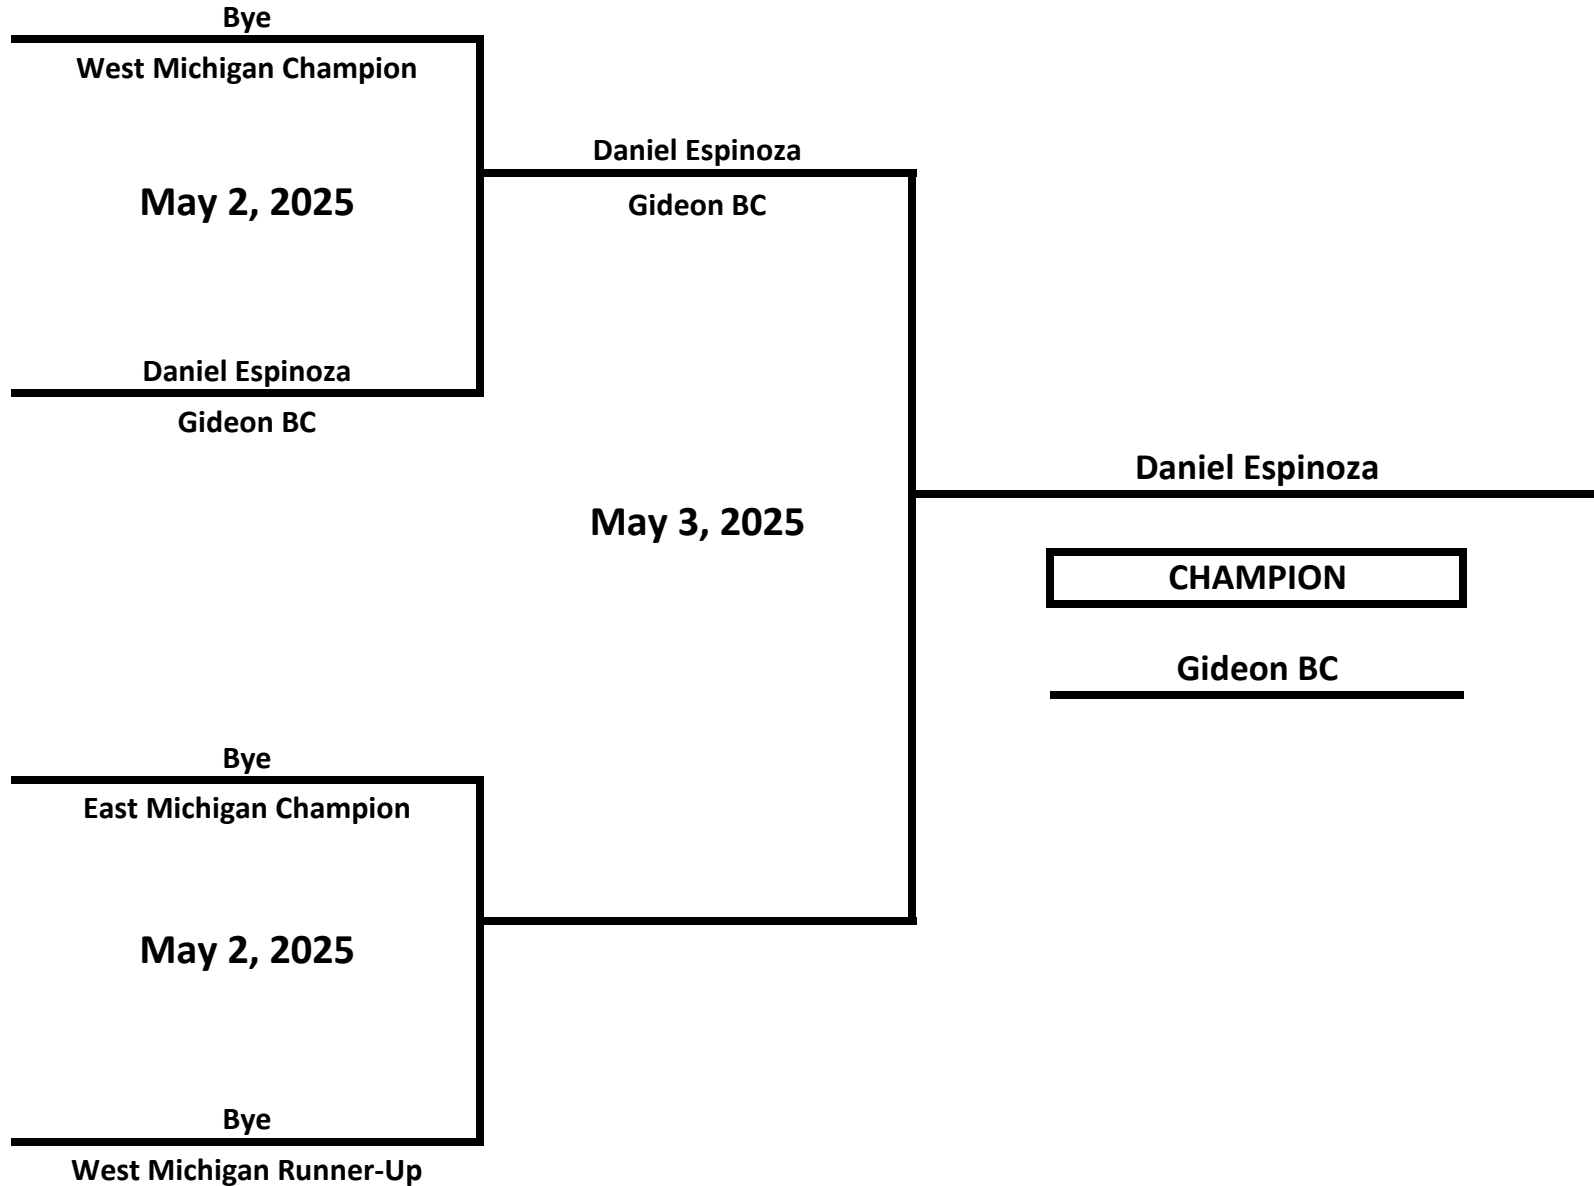

2025 MICHIGAN GOLDEN GLOVES STATE CHAMPIONSHIPS

CLASS: ELITE - NOVICE - MALE

WEIGHT: 110 LBS

2025 MICHIGAN GOLDEN GLOVES STATE CHAMPIONSHIPS

CLASS: ELITE - NOVICE - MALE

WEIGHT: 121 LBS

2025 MICHIGAN GOLDEN GLOVES STATE CHAMPIONSHIPS