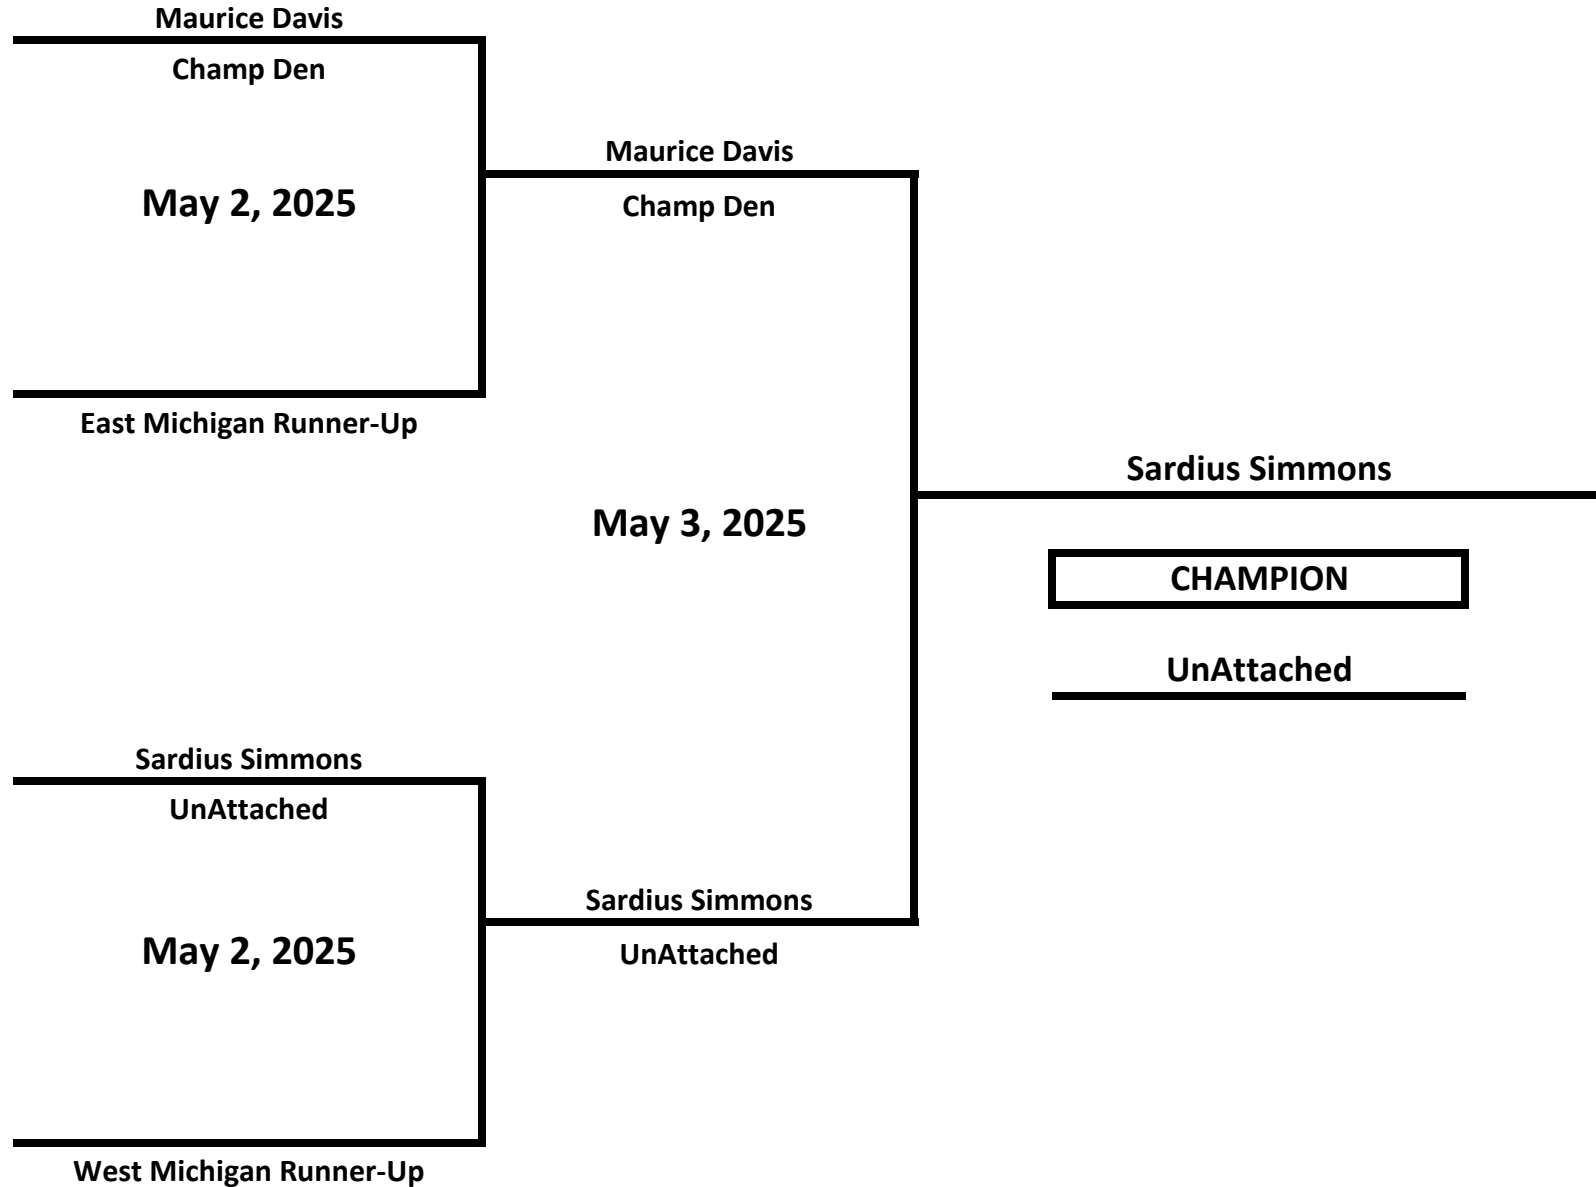

2025 MICHIGAN GOLDEN GLOVES STATE CHAMPIONSHIPS

CLASS: ELITE - OPEN - MALE

WEIGHT: 198+ LBS