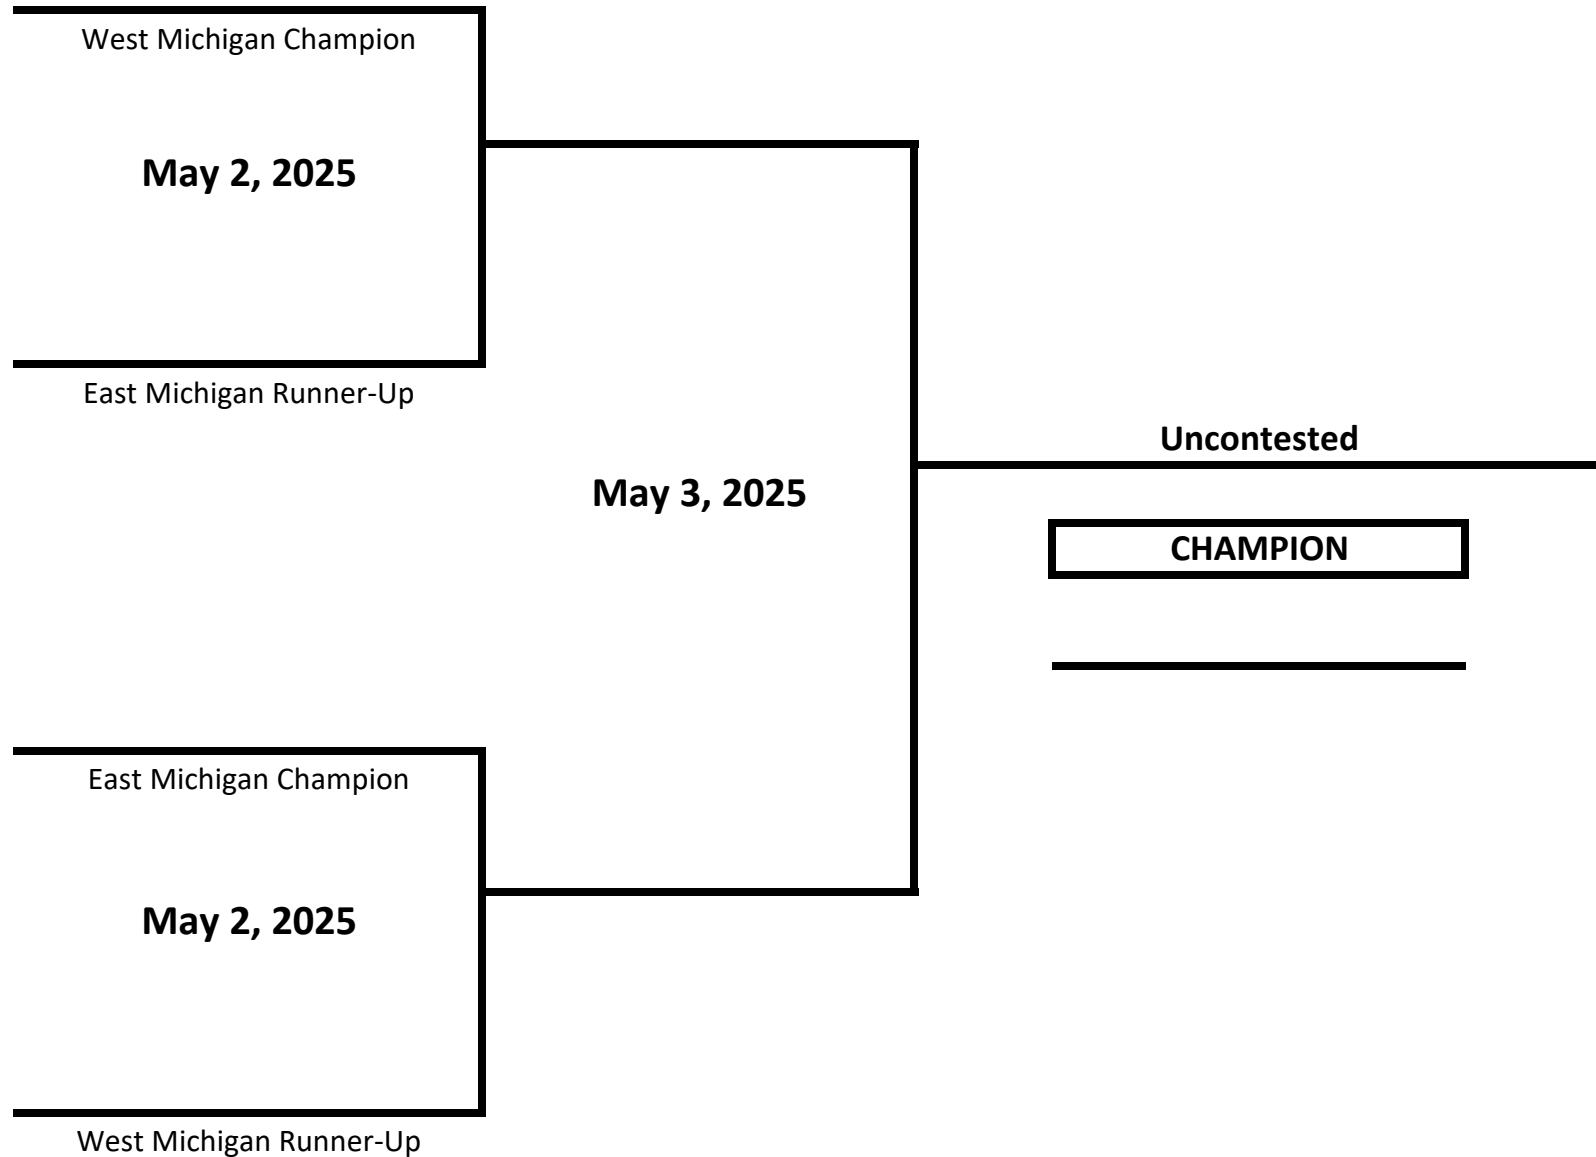

2025 MICHIGAN GOLDEN GLOVES STATE CHAMPIONSHIPS

CLASS: ELITE - OPEN - FEMALE

WEIGHT: 154 LBS