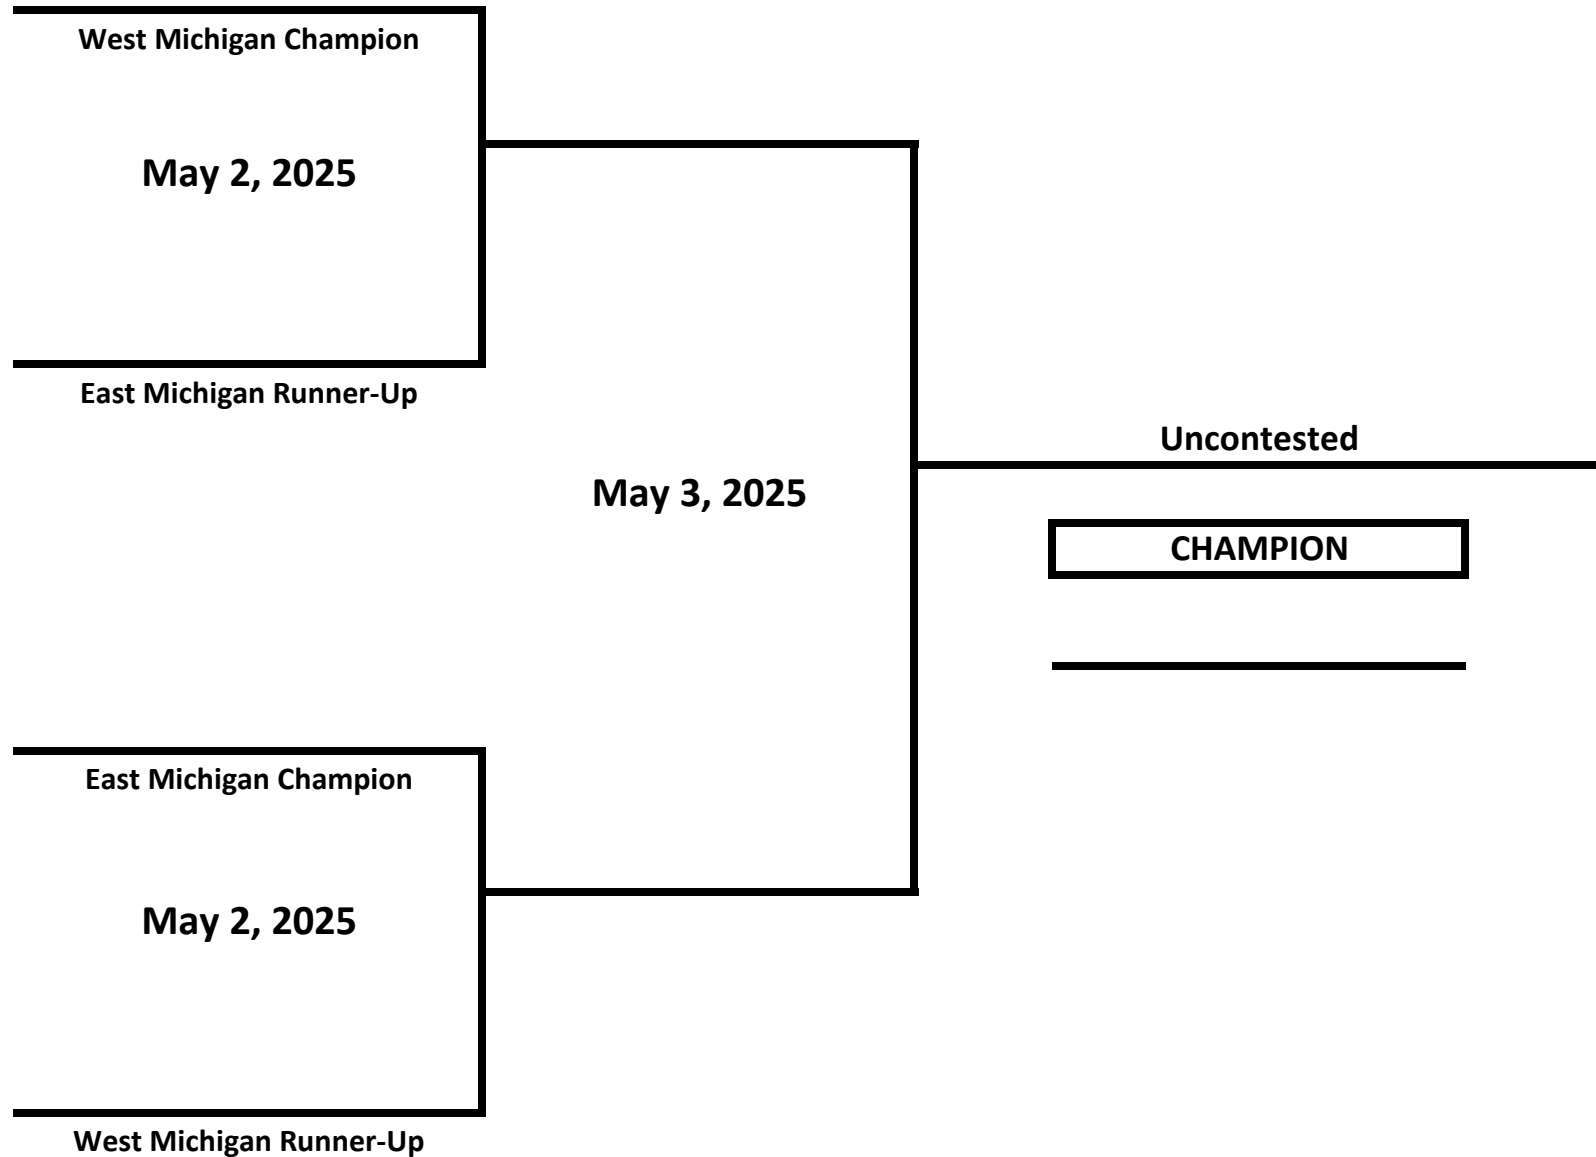

CLASS: ELITE - OPEN - MALE

WEIGHT: 187 LBS

2025 MICHIGAN GOLDEN GLOVES STATE CHAMPIONSHIPS

CLASS: ELITE - OPEN - MALE

WEIGHT: 198 LBS

2025 MICHIGAN GOLDEN GLOVES STATE CHAMPIONSHIPS

CLASS: ELITE - OPEN - MALE