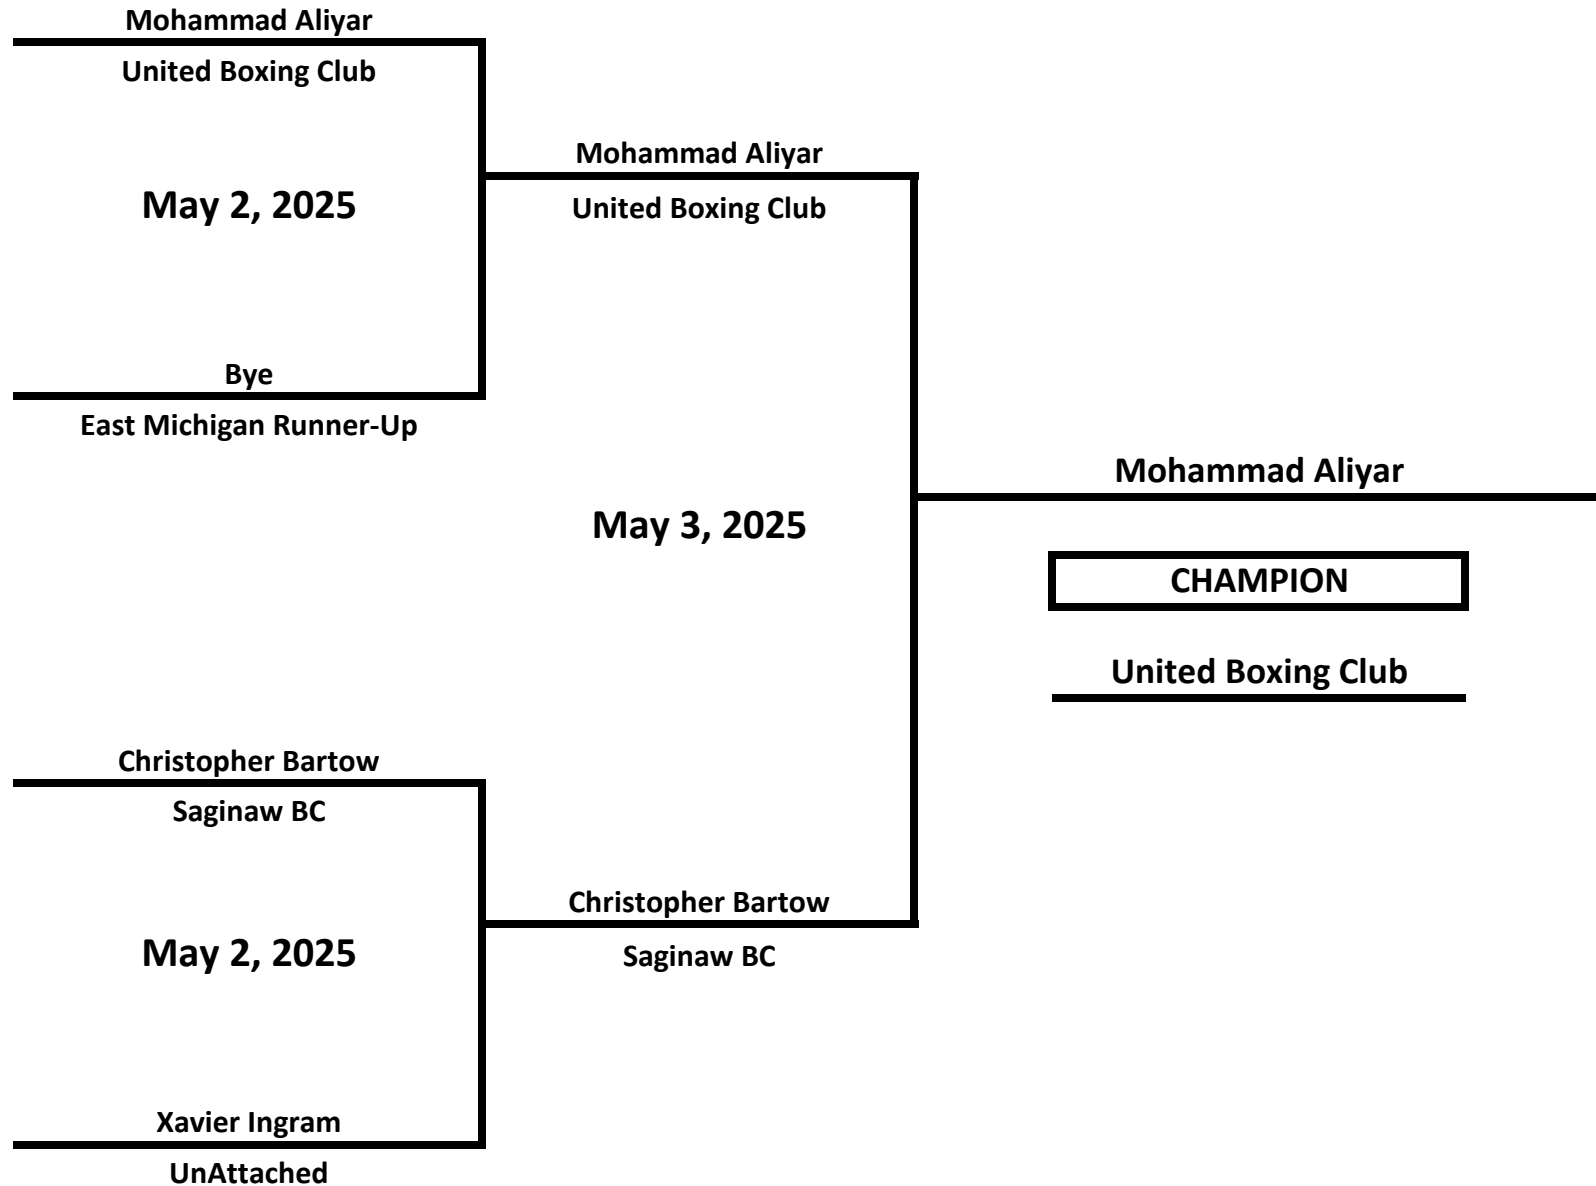

CLASS: ELITE - NOVICE - MALE

WEIGHT: 132 LBS

2025 MICHIGAN GOLDEN GLOVES STATE CHAMPIONSHIPS

CLASS: ELITE - NOVICE - MALE

WEIGHT: 143 LBS

2025 MICHIGAN GOLDEN GLOVES STATE CHAMPIONSHIPS

CLASS: ELITE - NOVICE - MALE