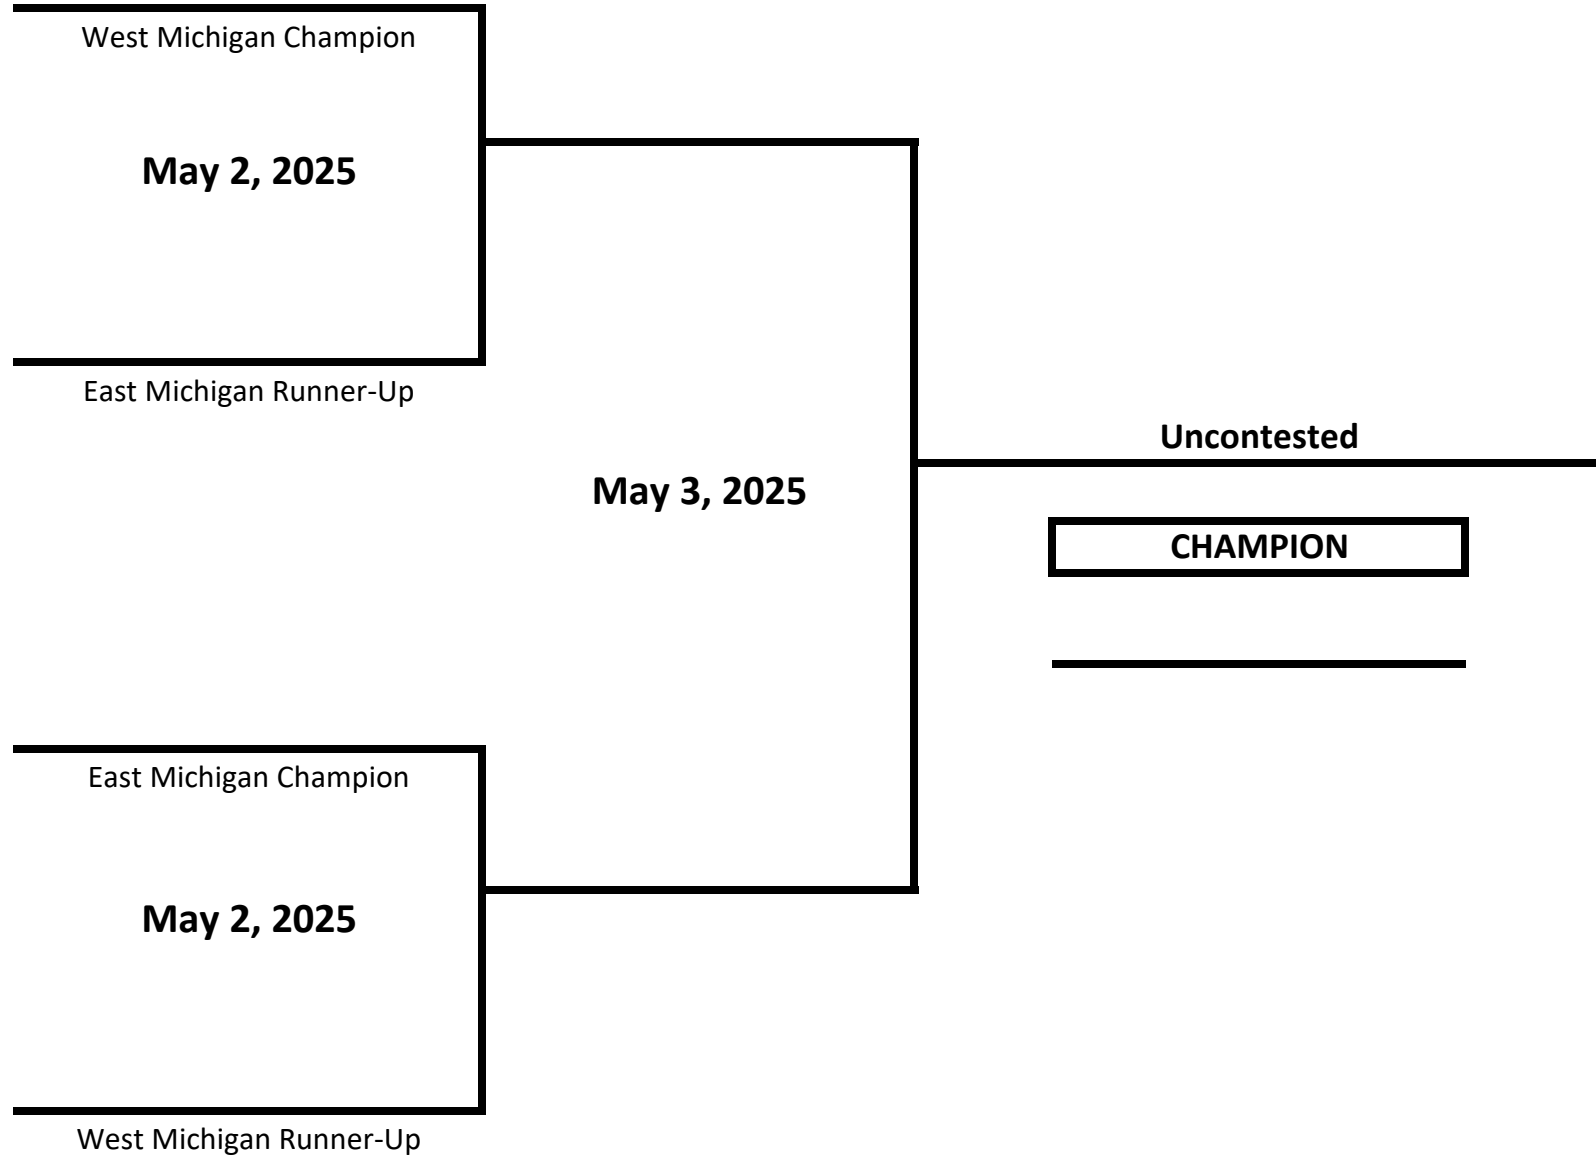

WEIGHT: 198+ LBS

2025 MICHIGAN GOLDEN GLOVES STATE CHAMPIONSHIPS

CLASS: ELITE - NOVICE - FEMALE

WEIGHT: 106 LBS

2025 MICHIGAN GOLDEN GLOVES STATE CHAMPIONSHIPS

CLASS: ELITE - NOVICE - FEMALE

WEIGHT: 112 LBS