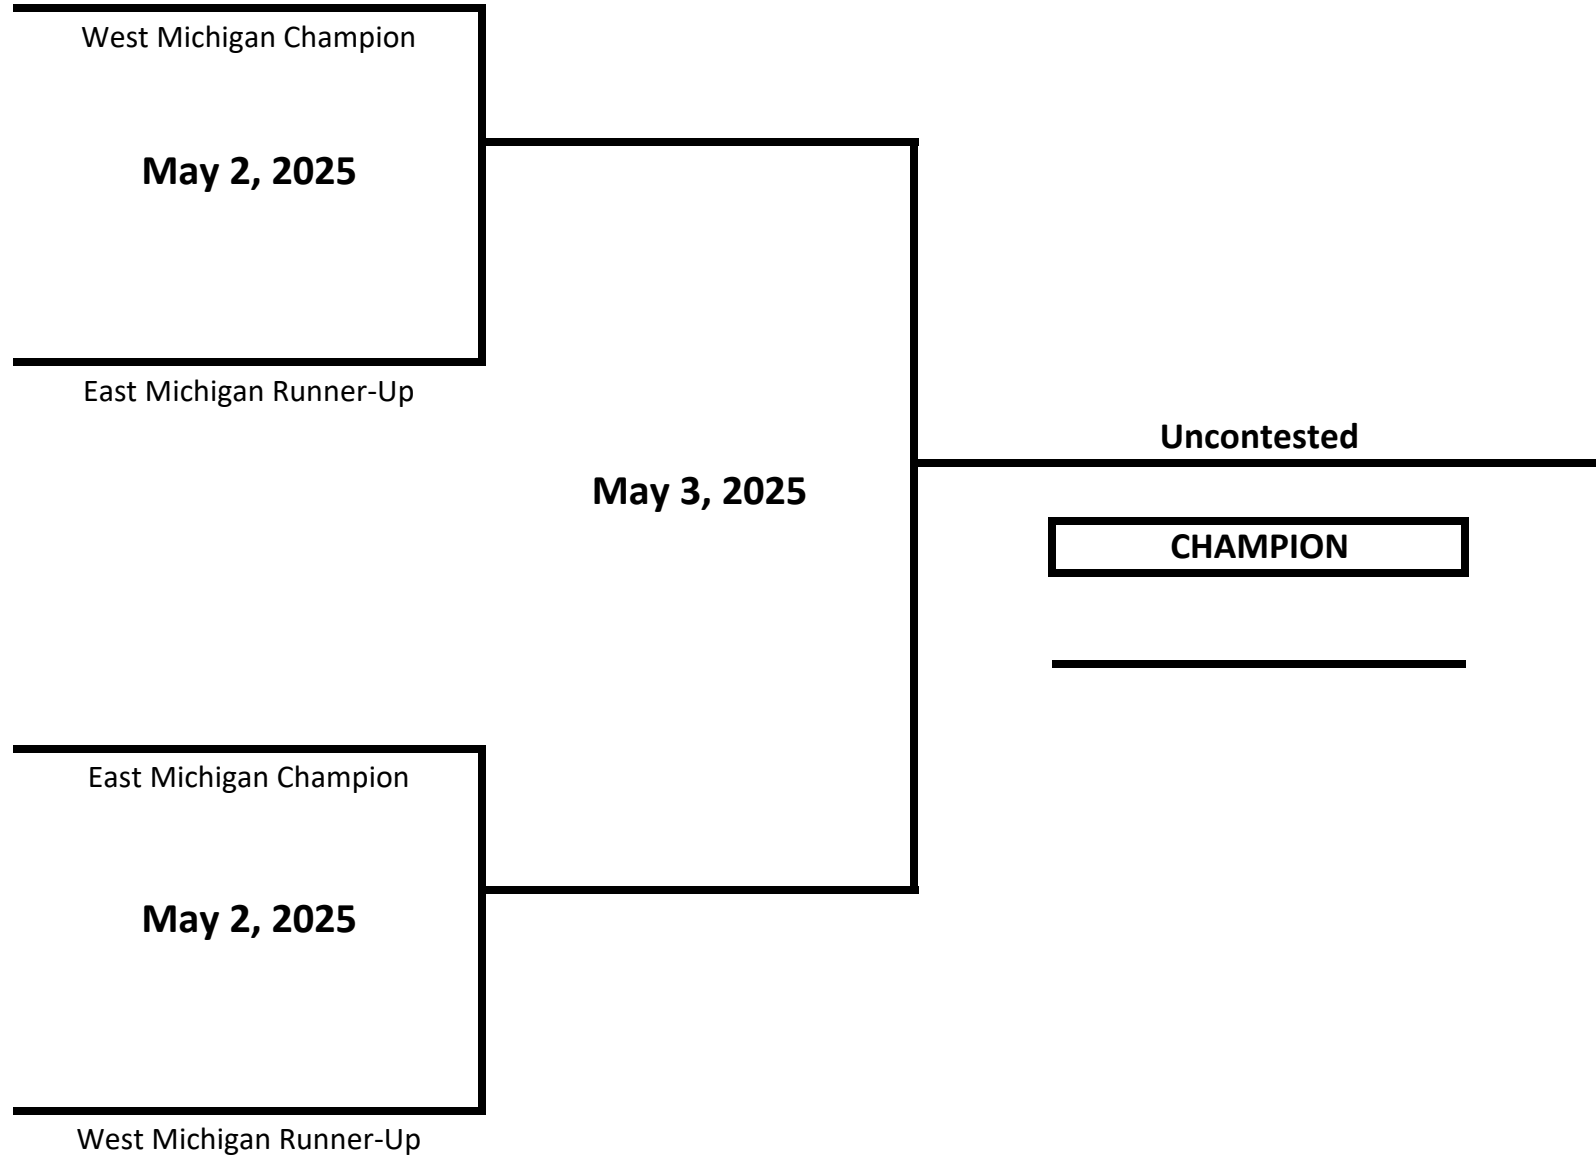

2025 MICHIGAN GOLDEN GLOVES STATE CHAMPIONSHIPS

CLASS: ELITE - NOVICE - FEMALE

WEIGHT: 119 LBS

2025 MICHIGAN GOLDEN GLOVES STATE CHAMPIONSHIPS

CLASS: ELITE - NOVICE - FEMALE

WEIGHT: 125 LBS

2025 MICHIGAN GOLDEN GLOVES STATE CHAMPIONSHIPS