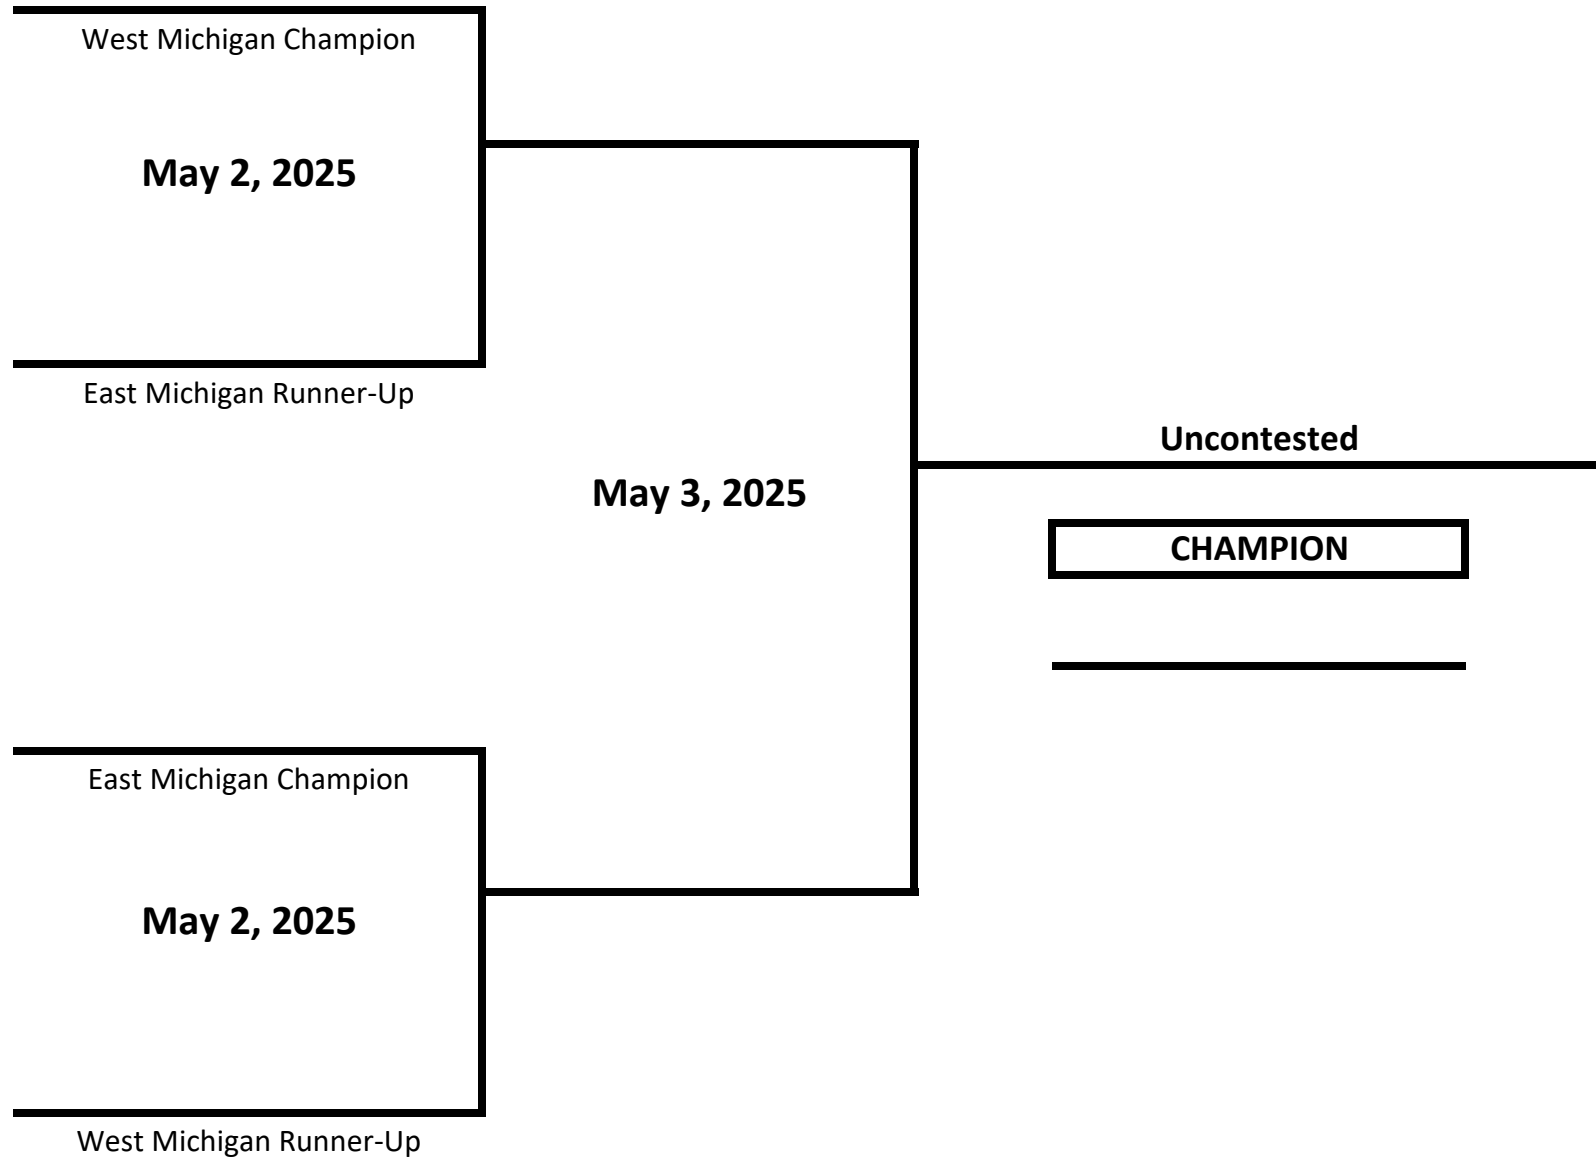

CLASS: ELITE - NOVICE - FEMALE

WEIGHT: 176+ LBS

2025 MICHIGAN GOLDEN GLOVES STATE CHAMPIONSHIPS

CLASS: ELITE - OPEN - FEMALE

WEIGHT: 106 LBS

2025 MICHIGAN GOLDEN GLOVES STATE CHAMPIONSHIPS

CLASS: ELITE - OPEN - FEMALE