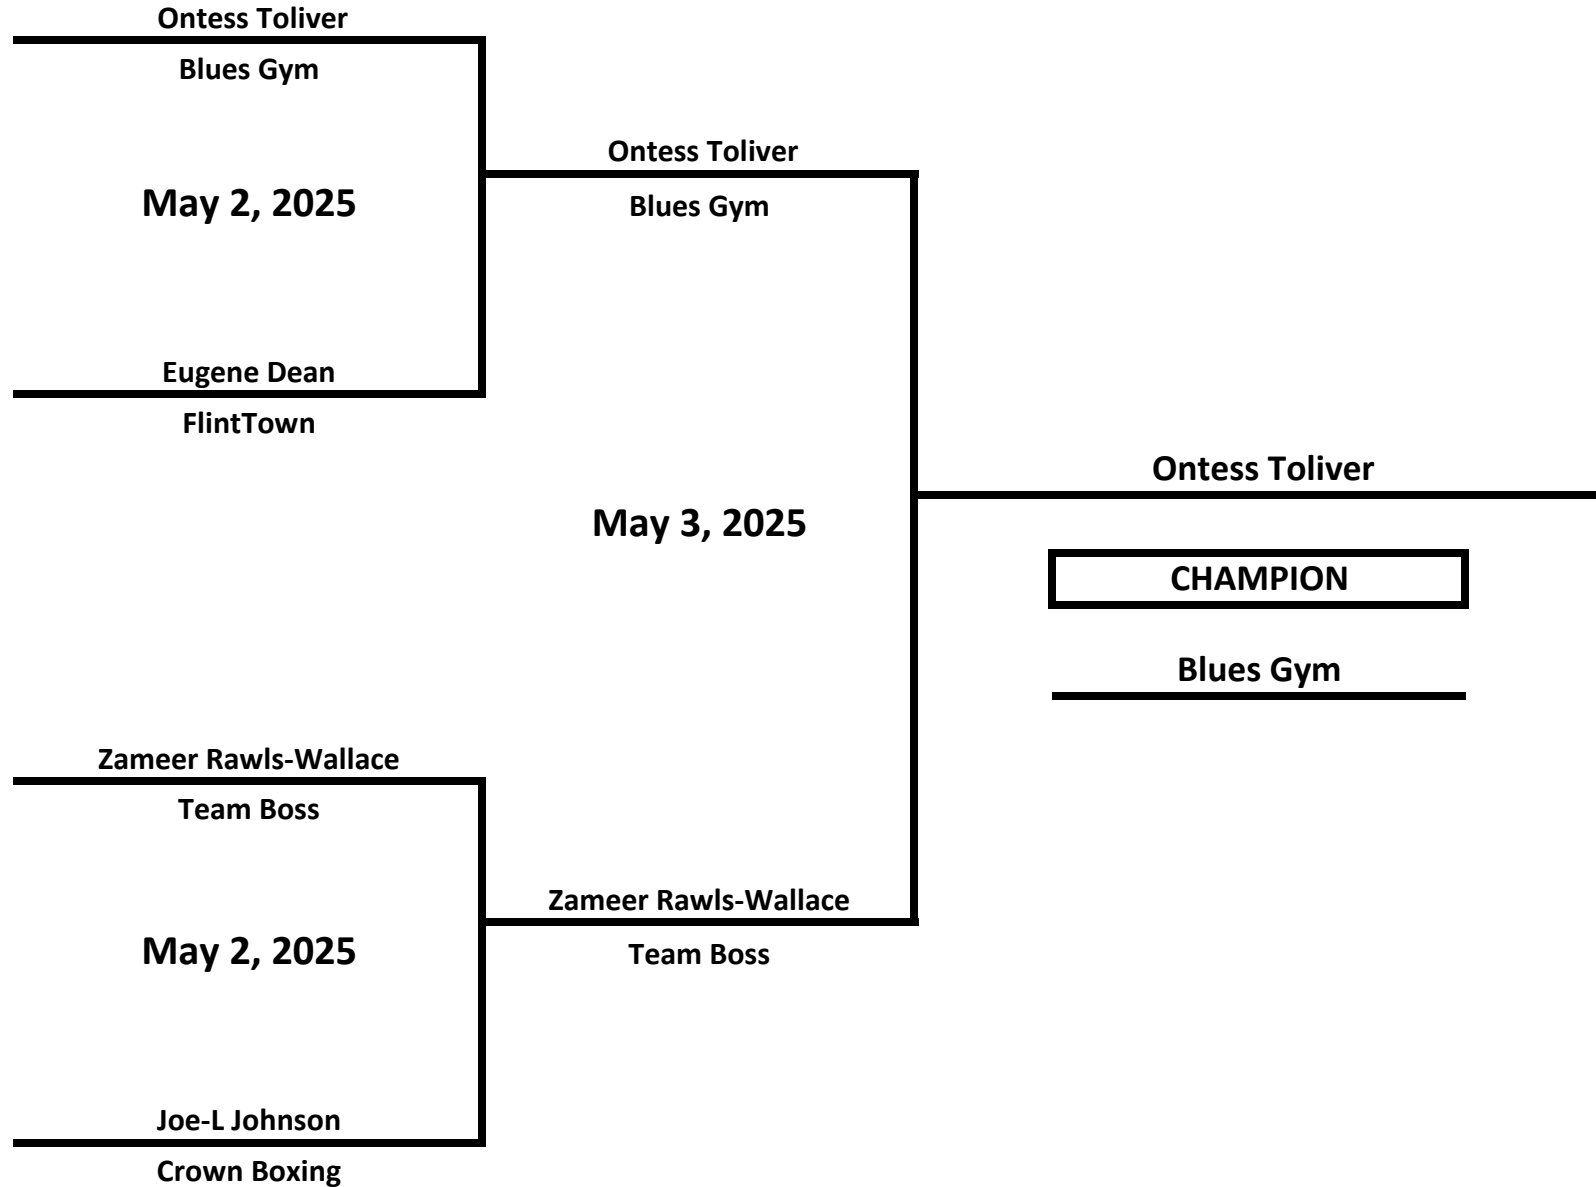

WEIGHT: 154 LBS

2025 MICHIGAN GOLDEN GLOVES STATE CHAMPIONSHIPS

CLASS: ELITE - NOVICE - MALE

WEIGHT: 165 LBS

2025 MICHIGAN GOLDEN GLOVES STATE CHAMPIONSHIPS

CLASS: ELITE - NOVICE - MALE

WEIGHT: 176 LBS

2025 MICHIGAN GOLDEN GLOVES STATE CHAMPIONSHIPS