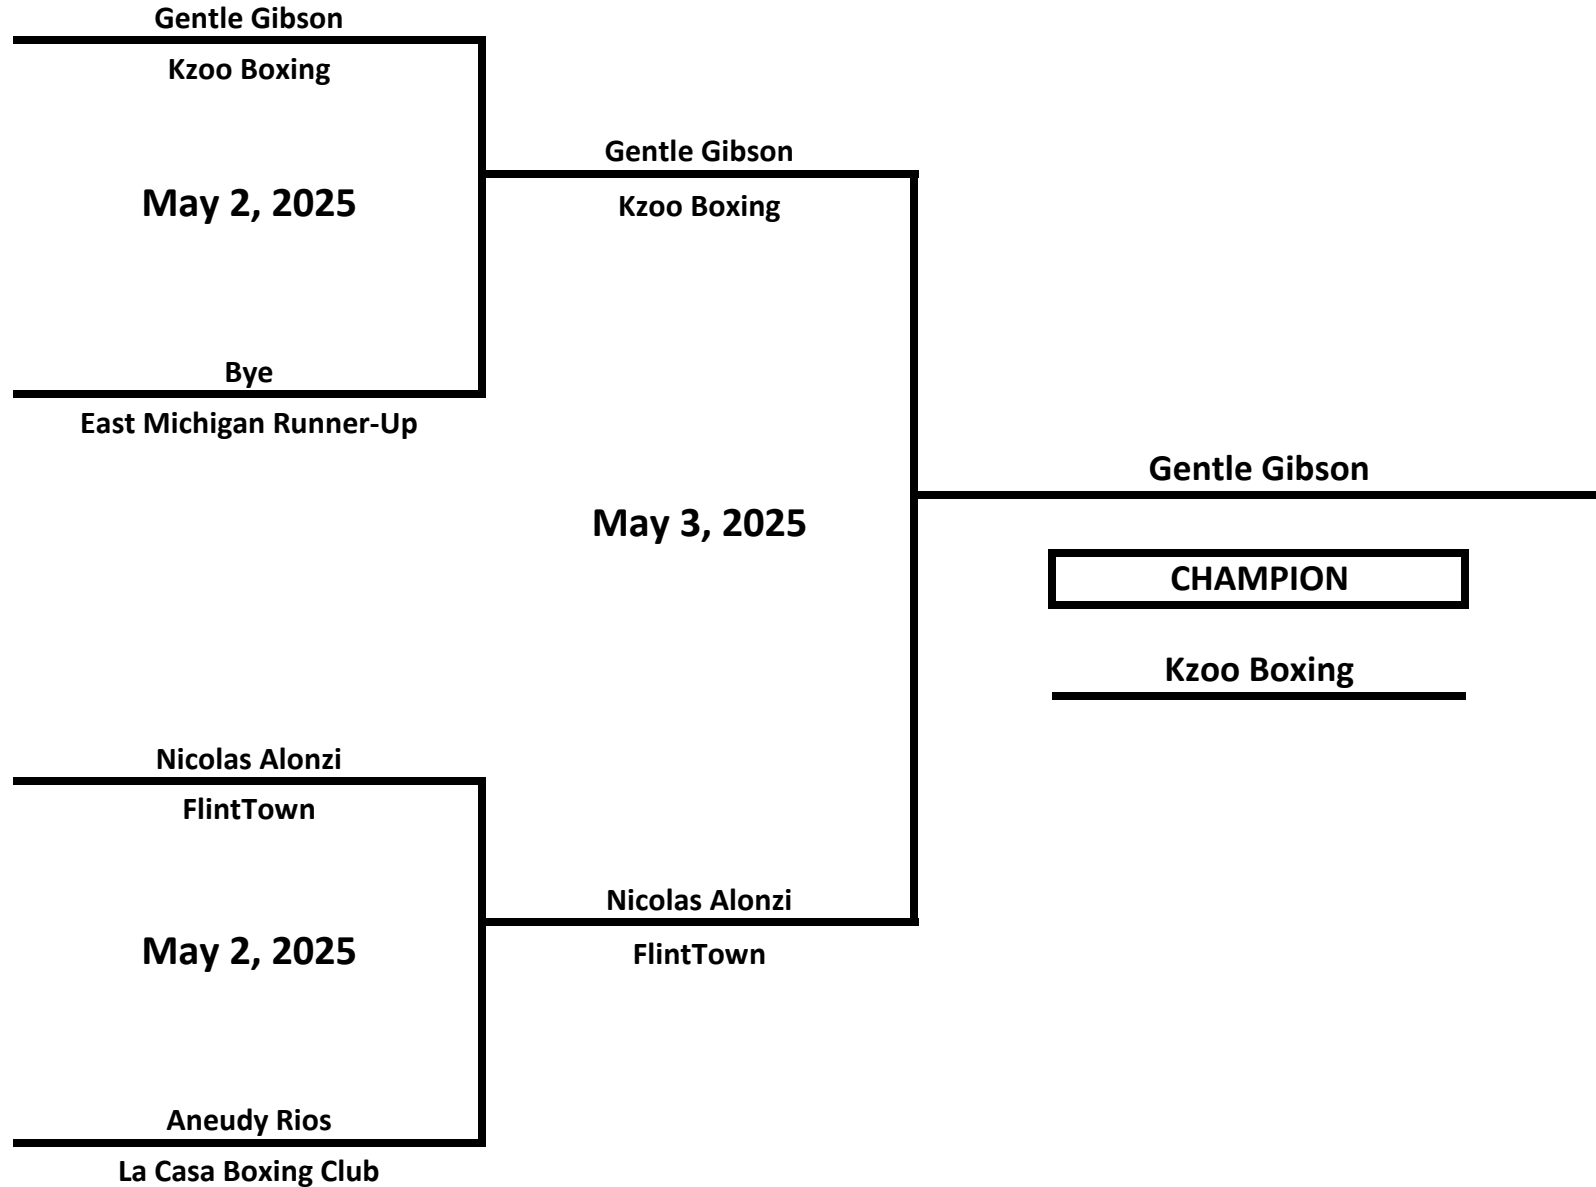

2025 MICHIGAN GOLDEN GLOVES STATE CHAMPIONSHIPS

CLASS: ELITE - OPEN - MALE

WEIGHT: 132 LBS