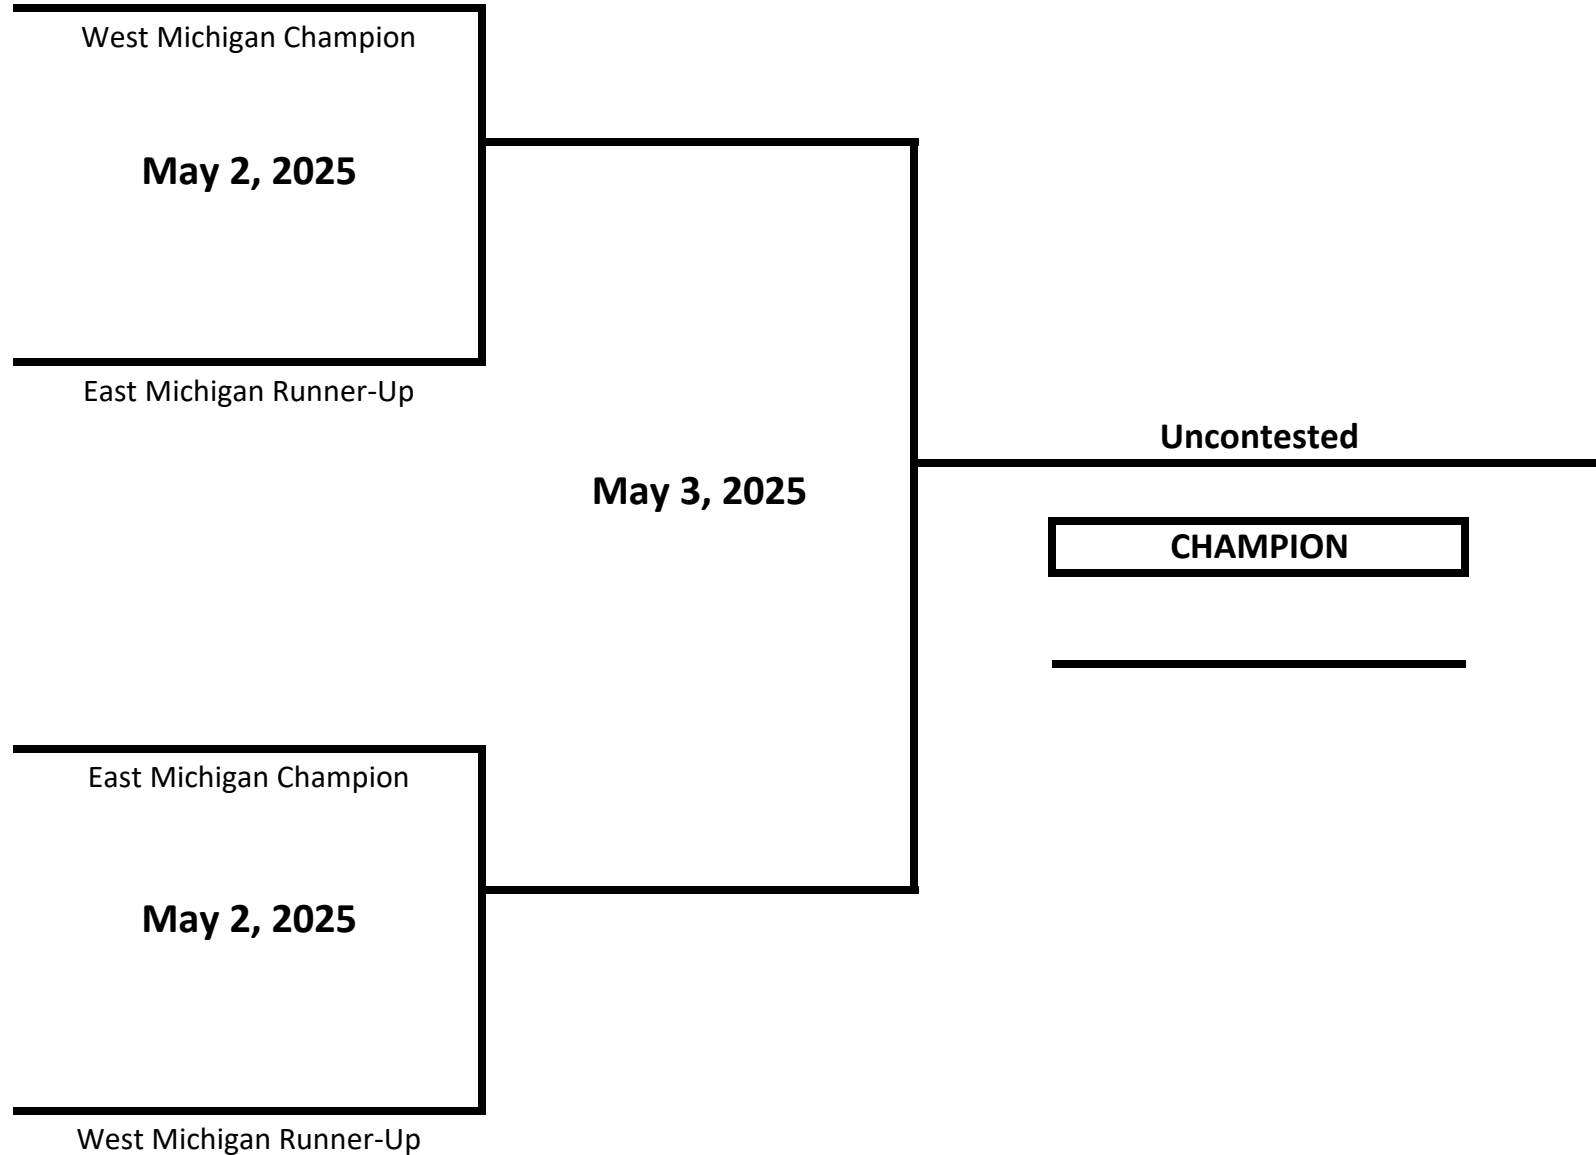

WEIGHT: 198+ LBS

2025 MICHIGAN GOLDEN GLOVES STATE CHAMPIONSHIPS

CLASS: ELITE - OPEN - MALE

WEIGHT: 110 LBS

2025 MICHIGAN GOLDEN GLOVES STATE CHAMPIONSHIPS

CLASS: ELITE - OPEN - MALE

WEIGHT: 121 LBS

2025 MICHIGAN GOLDEN GLOVES STATE CHAMPIONSHIPS