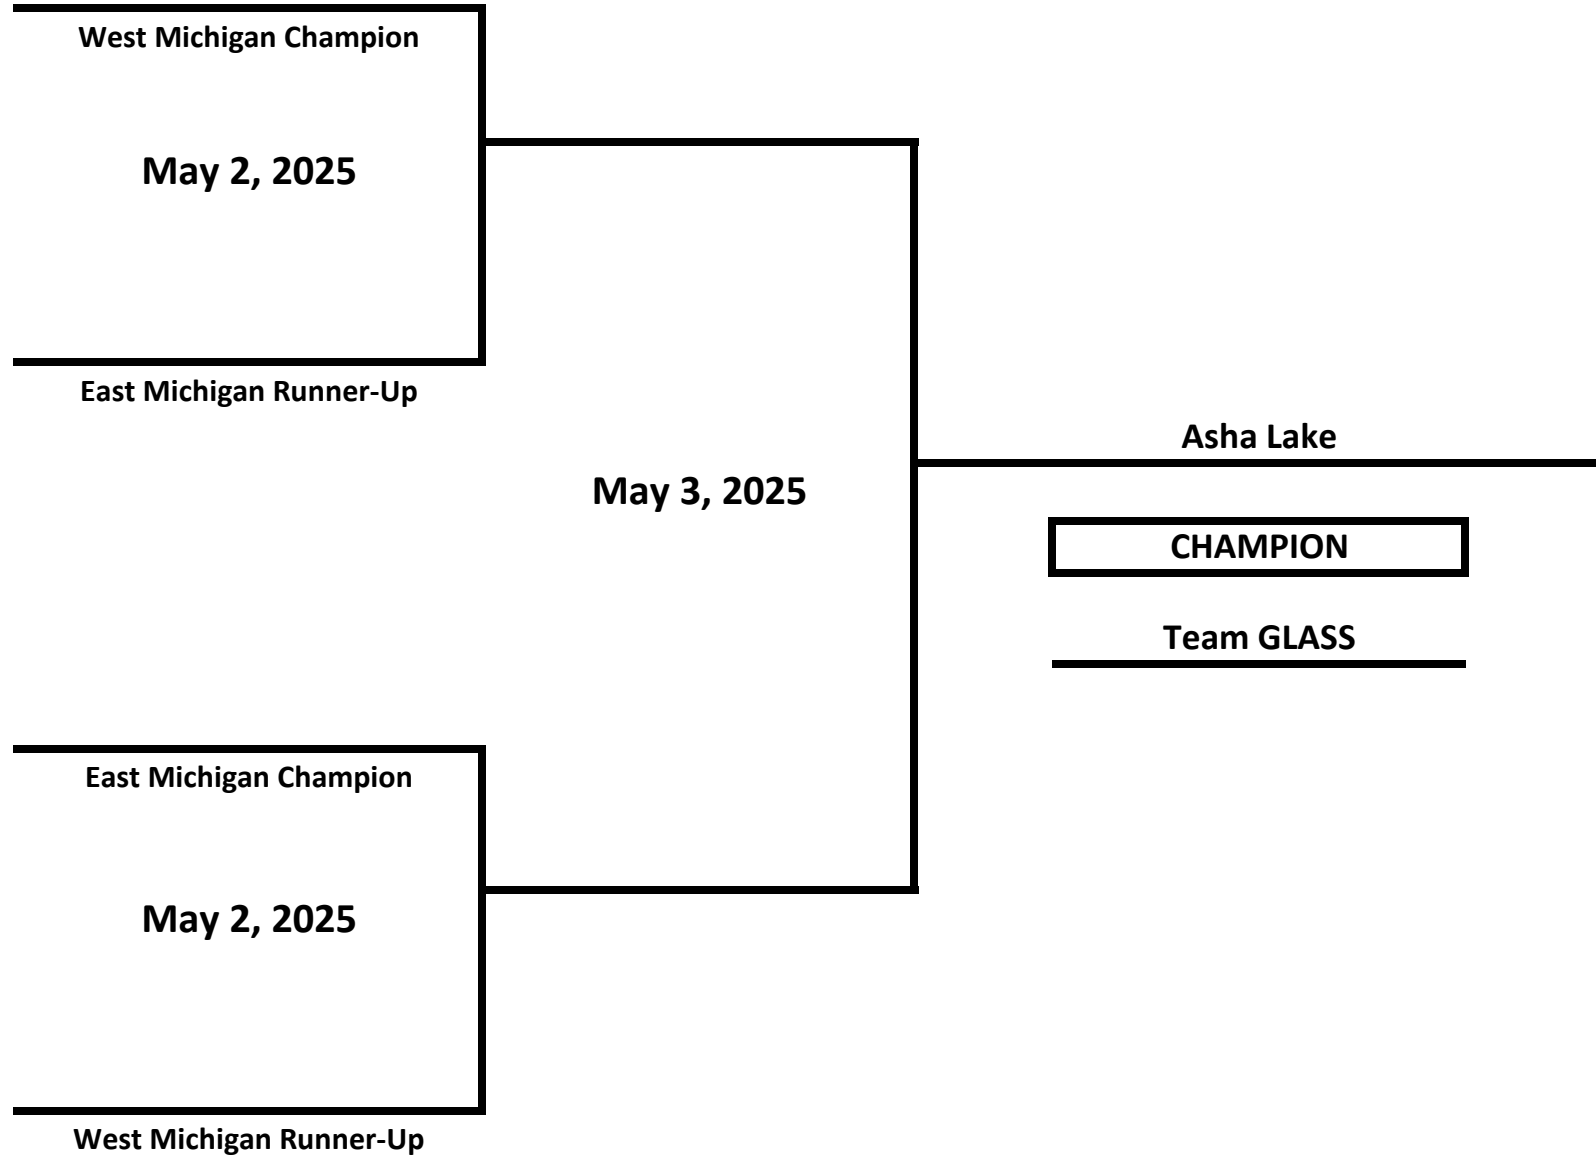

CLASS: ELITE - OPEN - FEMALE

WEIGHT: 132 LBS

2025 MICHIGAN GOLDEN GLOVES STATE CHAMPIONSHIPS

CLASS: ELITE - OPEN - FEMALE

WEIGHT: 143 LBS

2025 MICHIGAN GOLDEN GLOVES STATE CHAMPIONSHIPS

CLASS: ELITE - OPEN - FEMALE