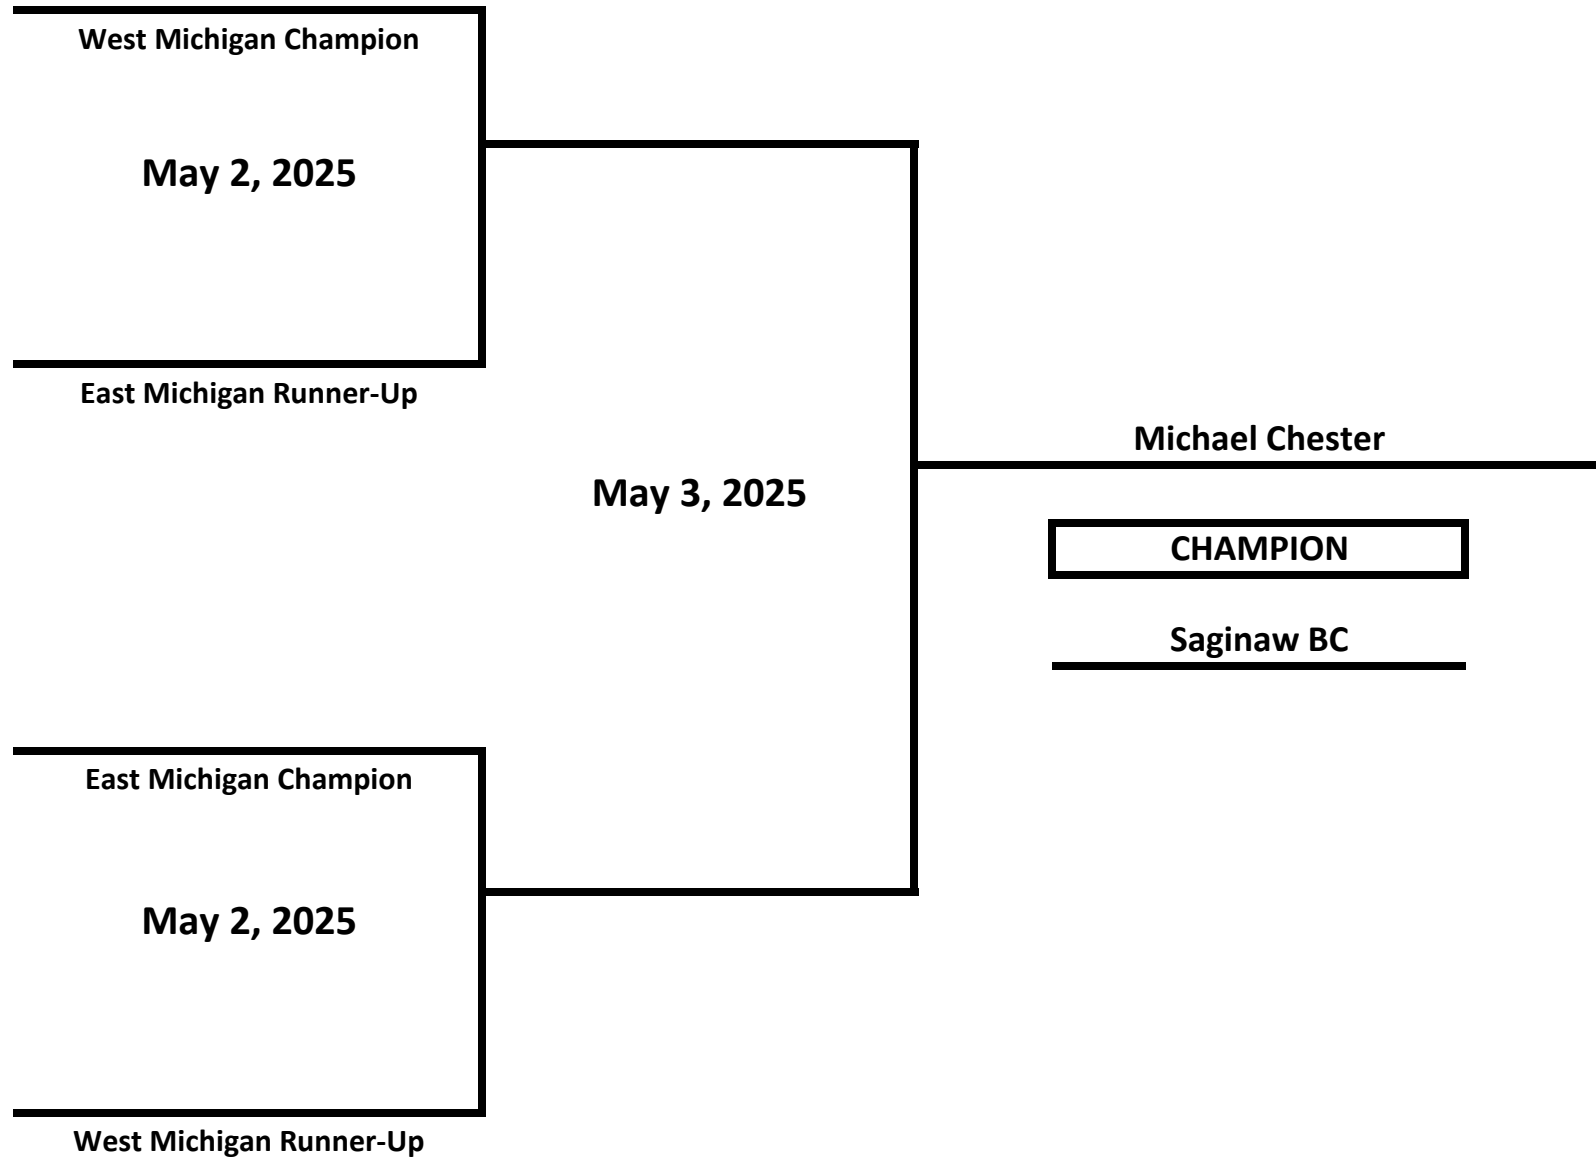

WEIGHT: 154 LBS

2025 MICHIGAN GOLDEN GLOVES STATE CHAMPIONSHIPS

CLASS: ELITE - OPEN - MALE

WEIGHT: 165 LBS

2025 MICHIGAN GOLDEN GLOVES STATE CHAMPIONSHIPS

CLASS: ELITE - OPEN - MALE

WEIGHT: 176 LBS

2025 MICHIGAN GOLDEN GLOVES STATE CHAMPIONSHIPS