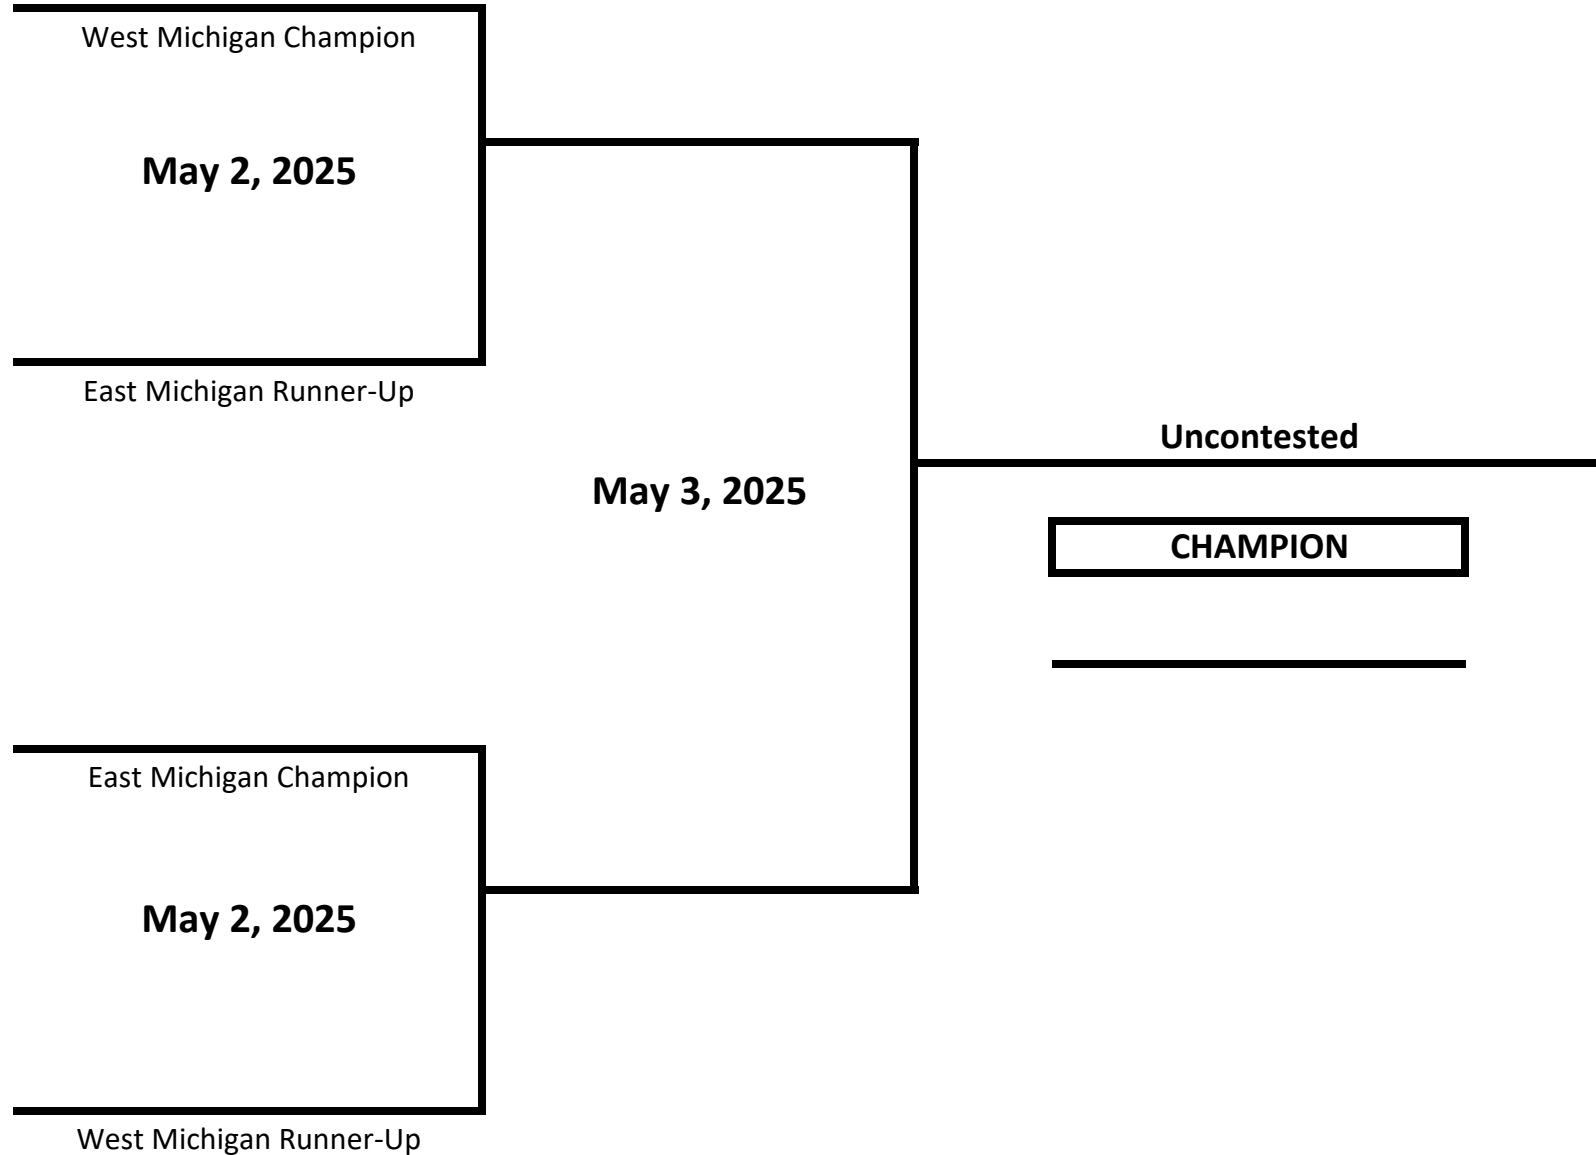

WEIGHT: 154 LBS

2025 MICHIGAN GOLDEN GLOVES STATE CHAMPIONSHIPS

CLASS: ELITE - OPEN - FEMALE

WEIGHT: 165 LBS

2025 MICHIGAN GOLDEN GLOVES STATE CHAMPIONSHIPS

CLASS: ELITE - OPEN - FEMALE

WEIGHT: 176 LBS

2025 MICHIGAN GOLDEN GLOVES STATE CHAMPIONSHIPS