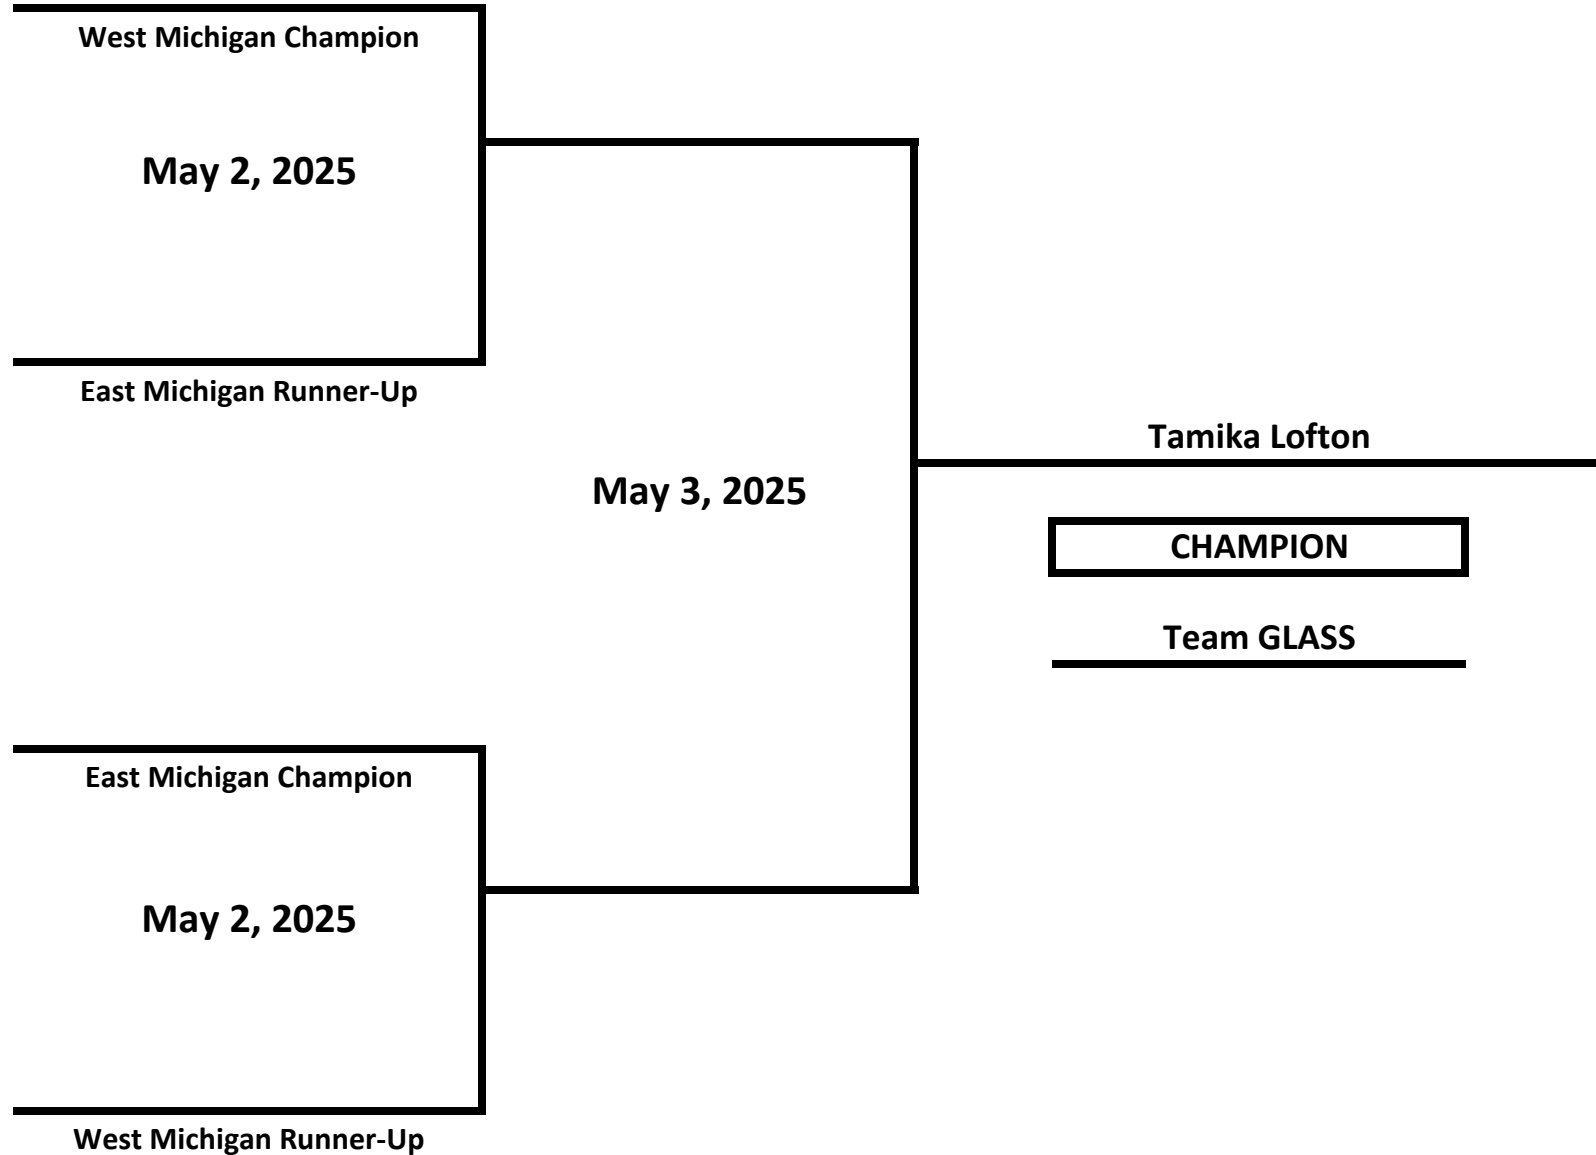

CLASS: ELITE - NOVICE - FEMALE

WEIGHT: 132 LBS

2025 MICHIGAN GOLDEN GLOVES STATE CHAMPIONSHIPS

CLASS: ELITE - NOVICE - FEMALE

WEIGHT: 143 LBS

2025 MICHIGAN GOLDEN GLOVES STATE CHAMPIONSHIPS

CLASS: ELITE - NOVICE - FEMALE