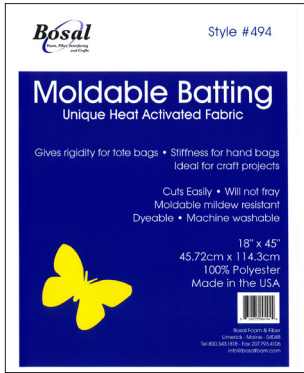

Bosal Foam & Fiber -
Moldable Heat Activated
Batting 18in x 45in
MIN 1 EA
494B