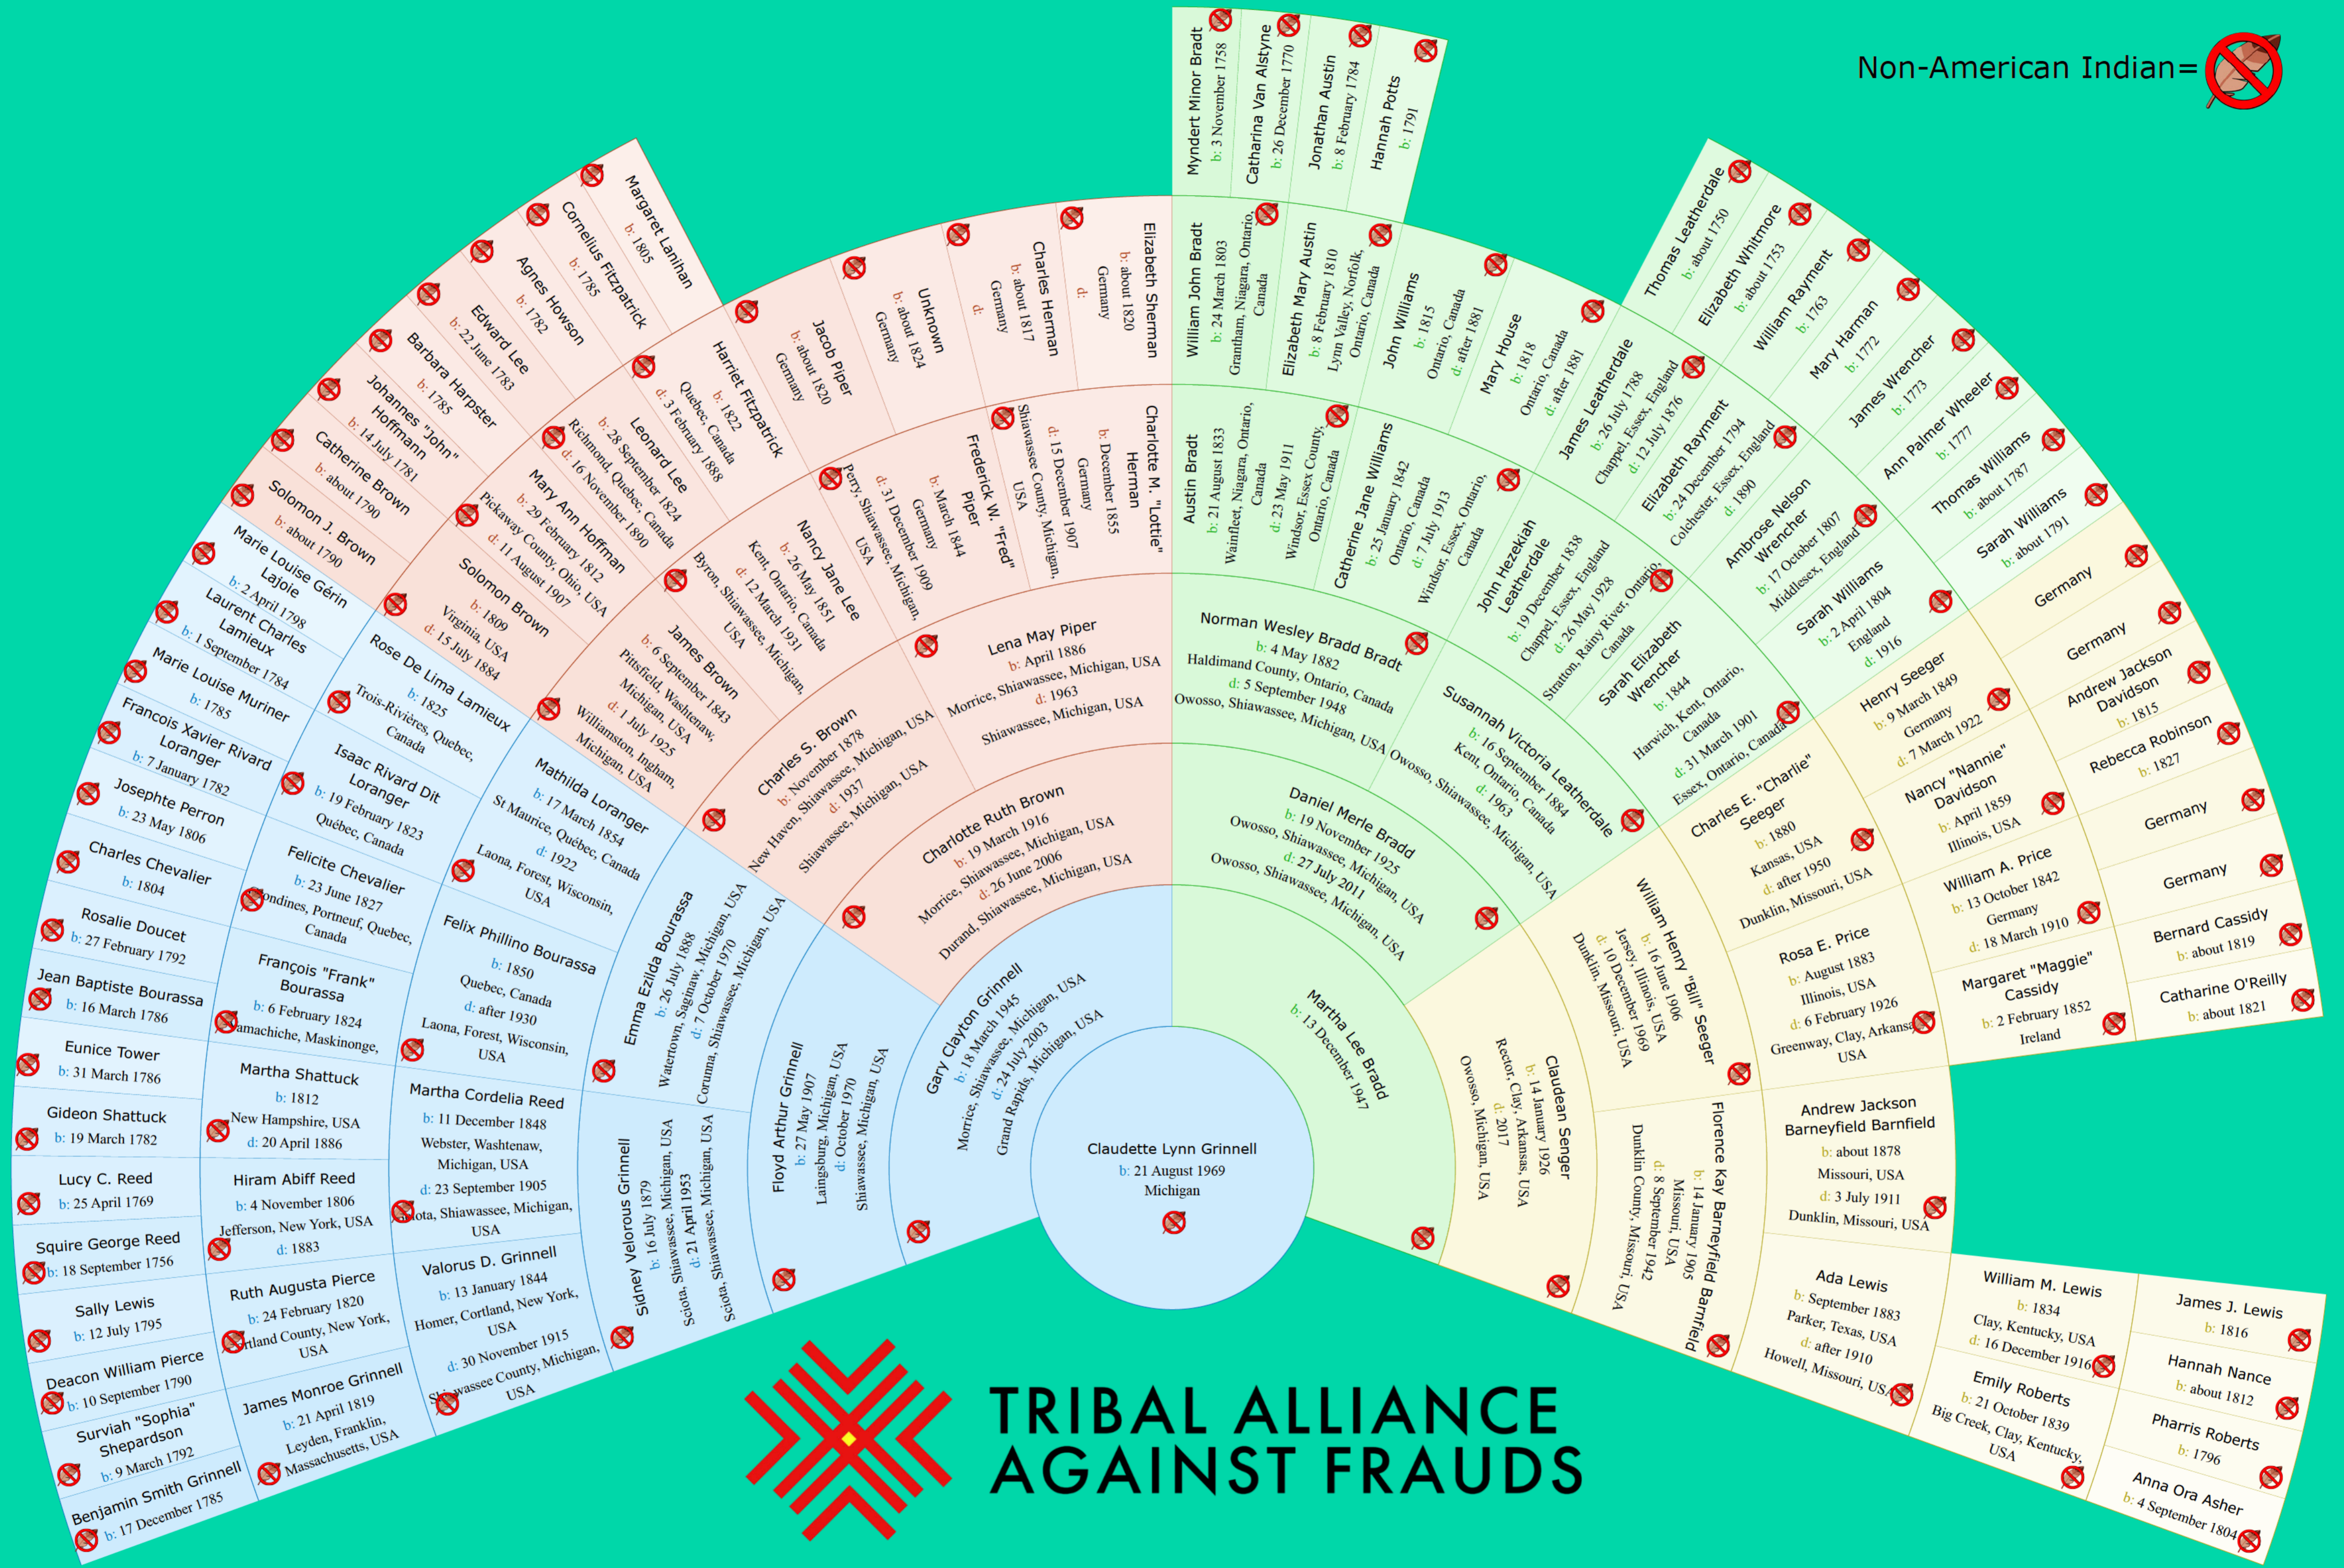

Claudette Lynn Grinnell Fan Chart

Non-American Indian = 

TRIBAL ALLIANCE AGAINST FRAUDS