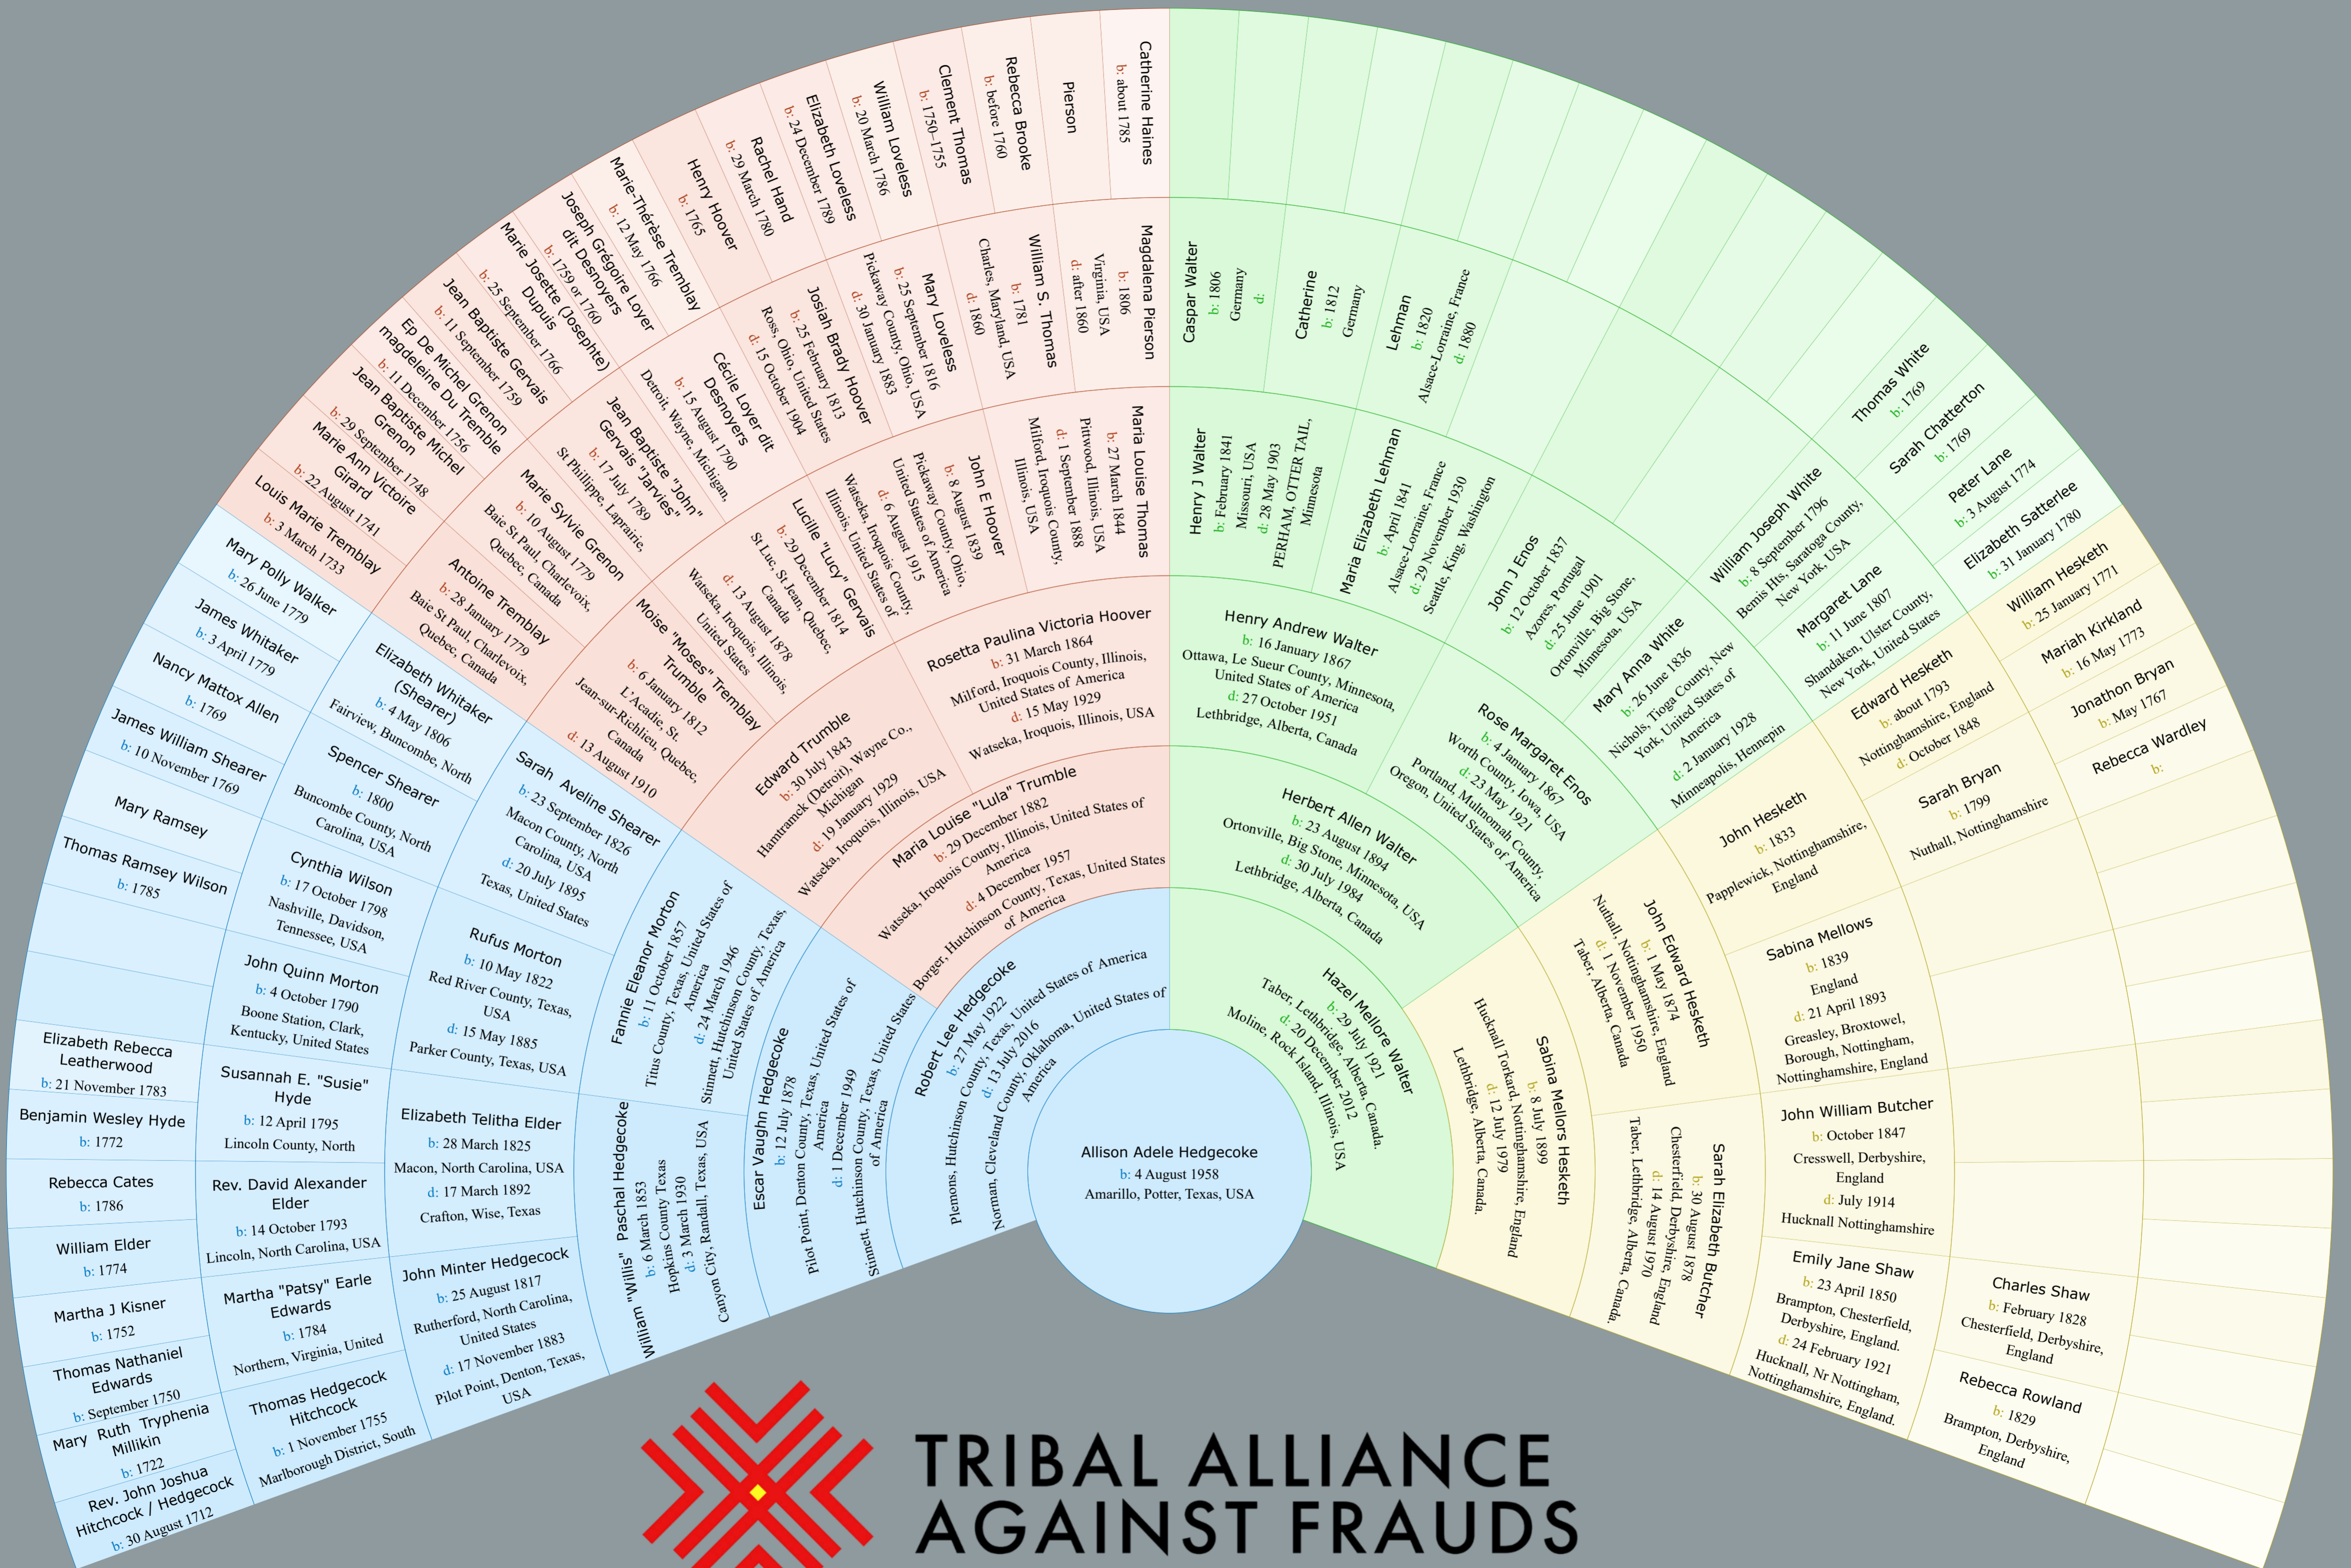

Fan Chart for Allison Adele Hedgecoke

TRIBAL ALLIANCE AGAINST FRAUDS