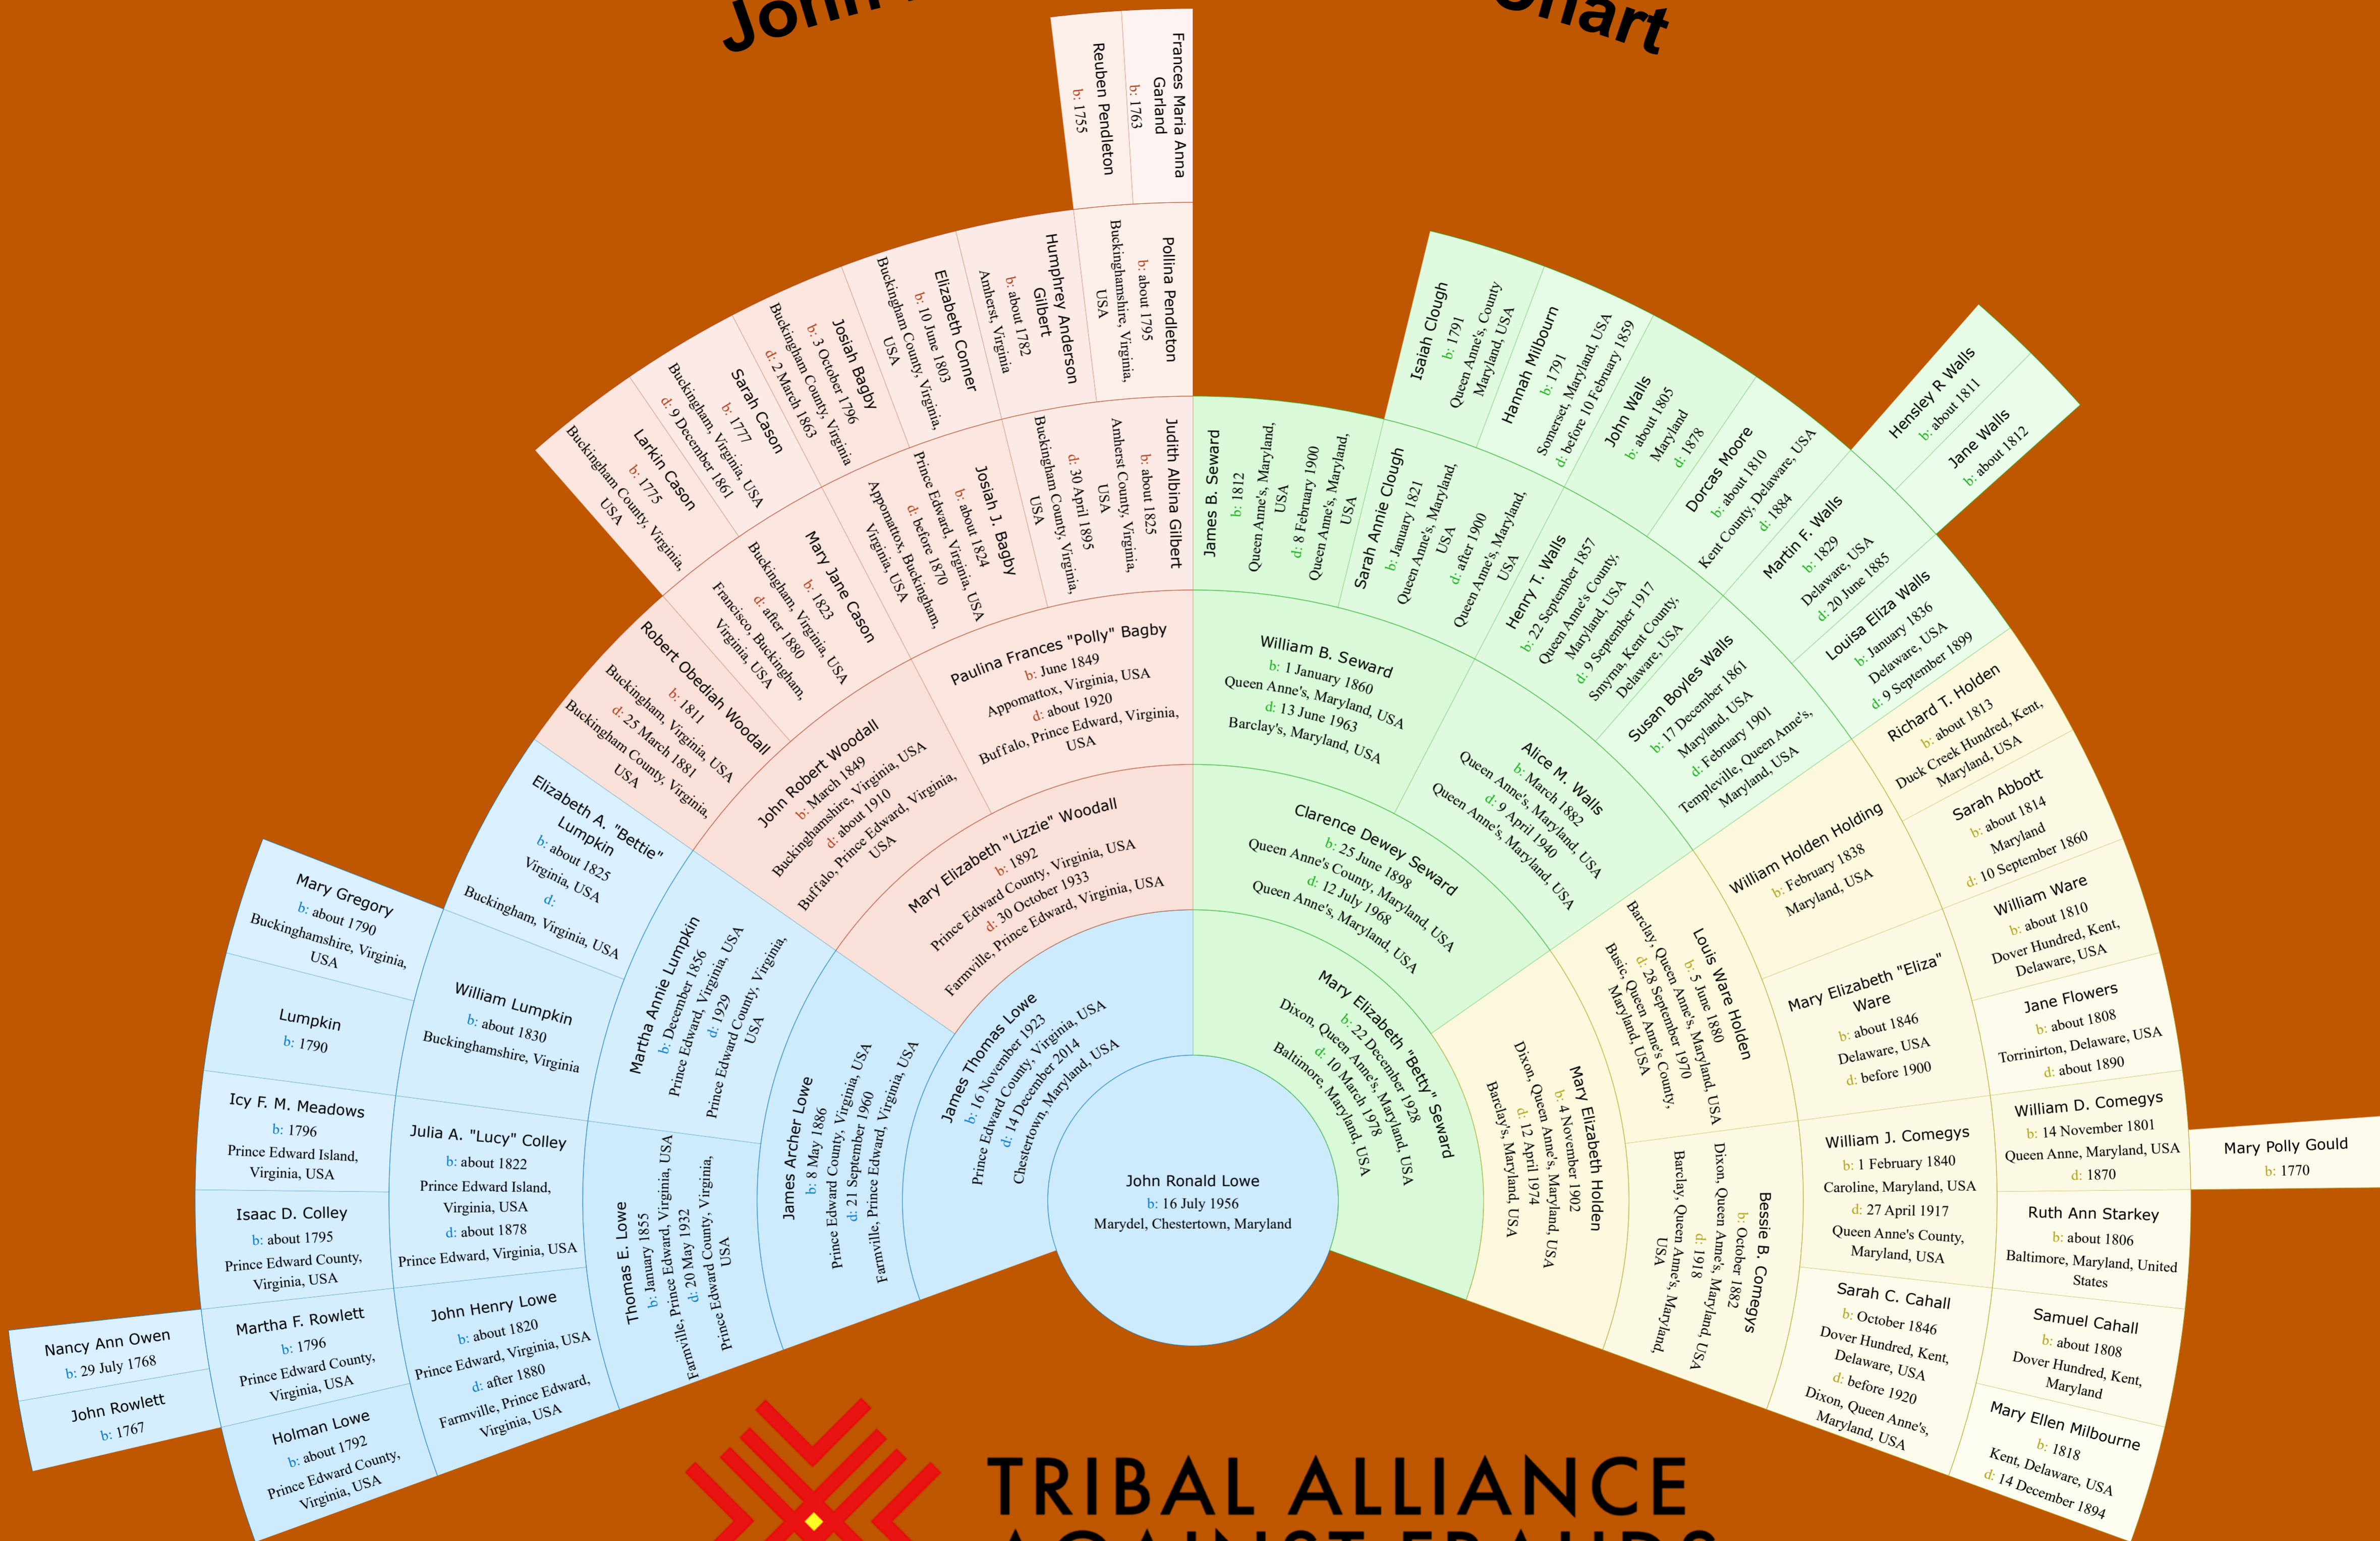

John Ronald Lowe Fan Chart

TRIBAL ALLIANCE
AGAINST FRAUDS