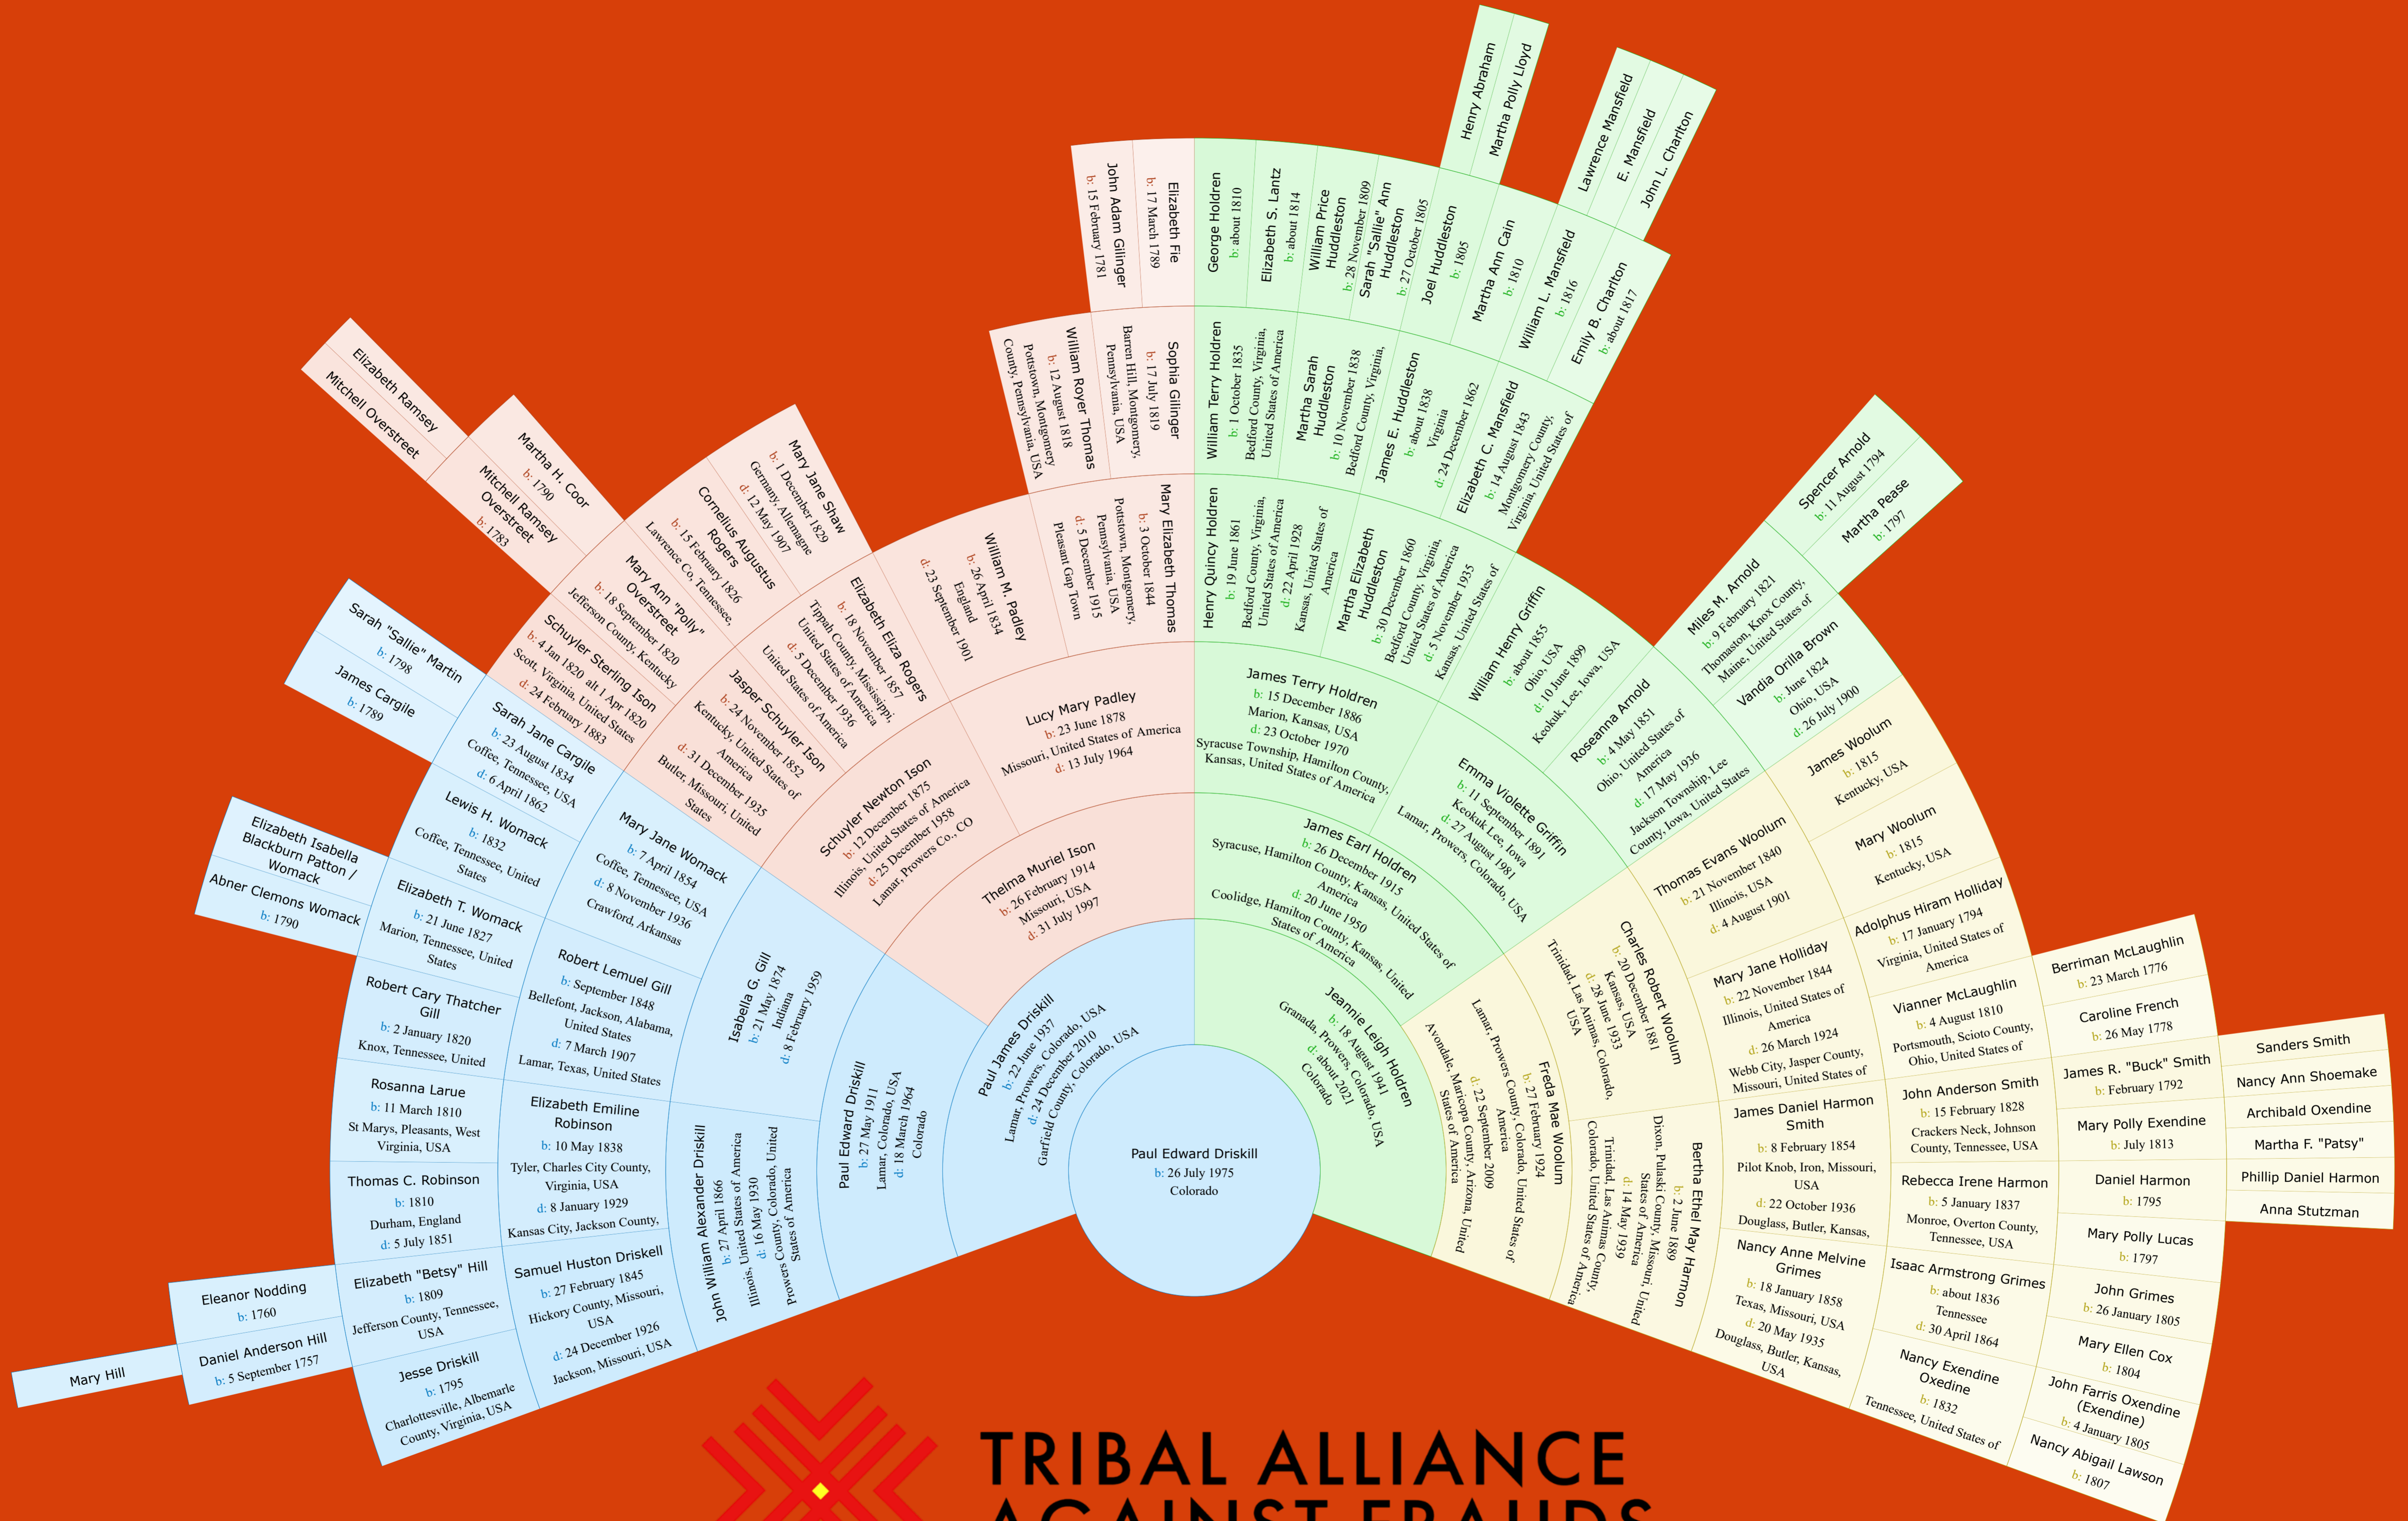

# Paul Edward Driskill Fan Chart

TRIBAL ALLIANCE AGAINST FRAUDS