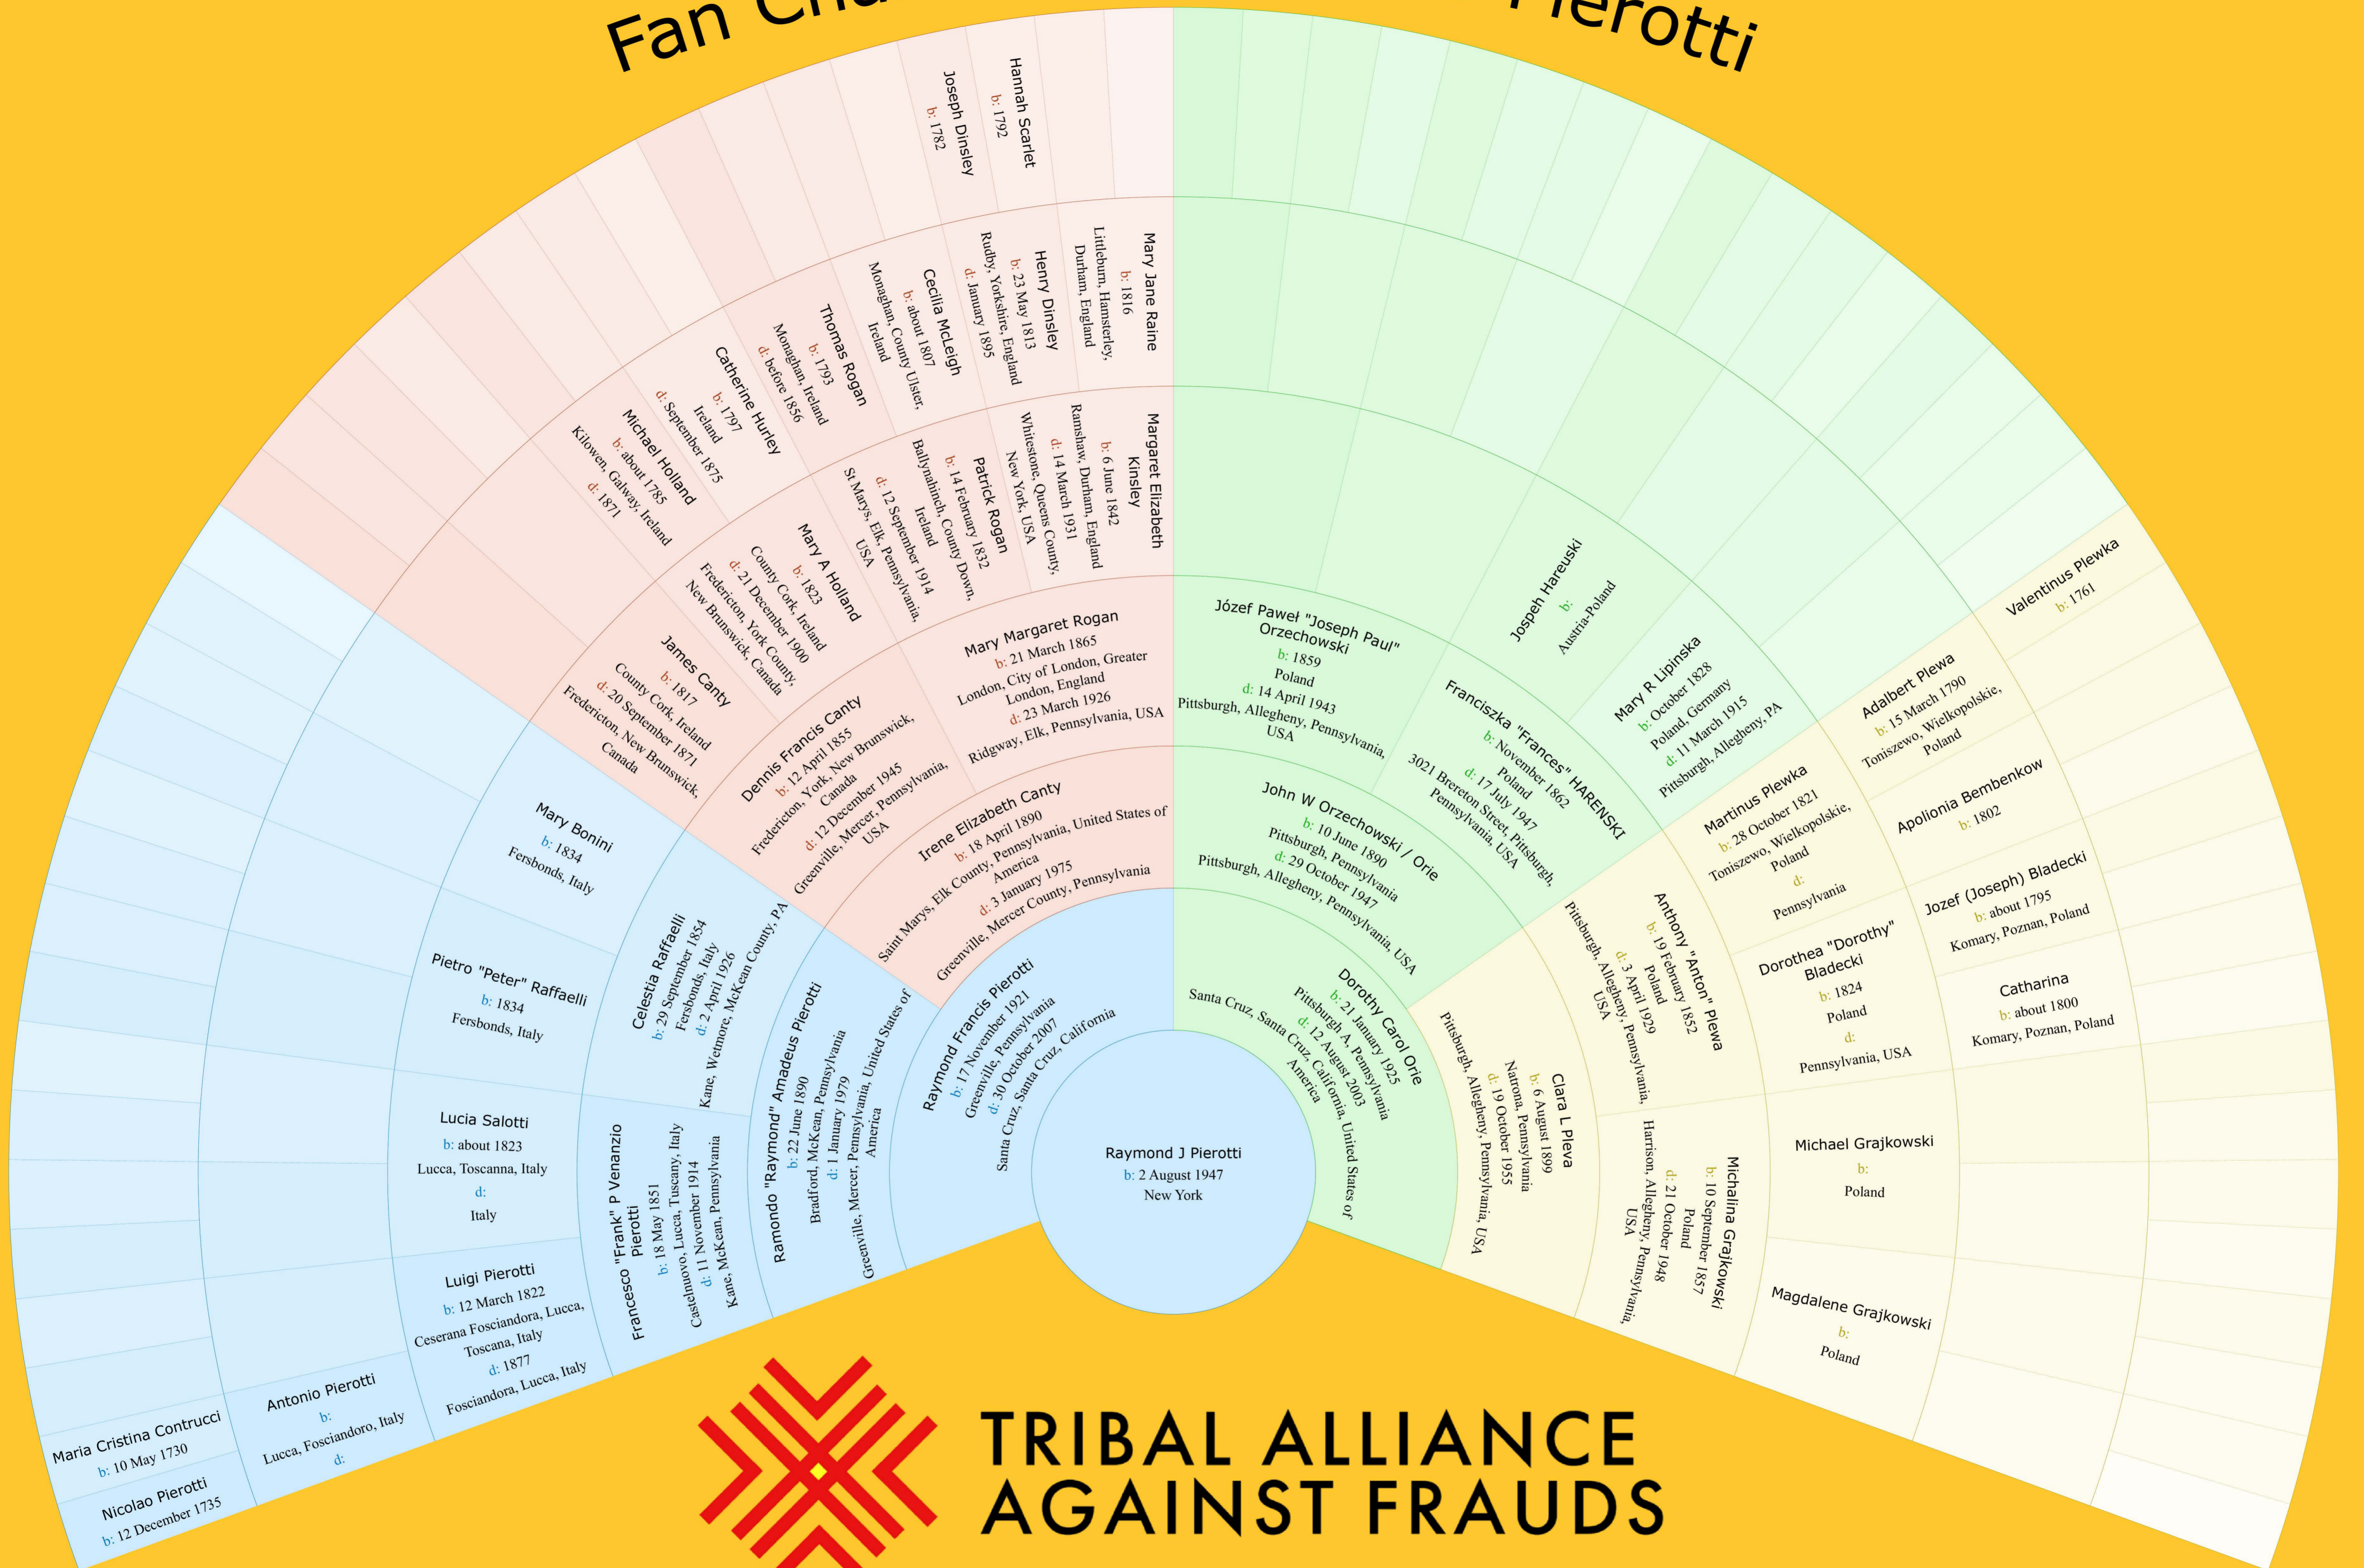

Fan Chart for Raymond J Pierotti

TRIBAL ALLIANCE
AGAINST FRAUDS