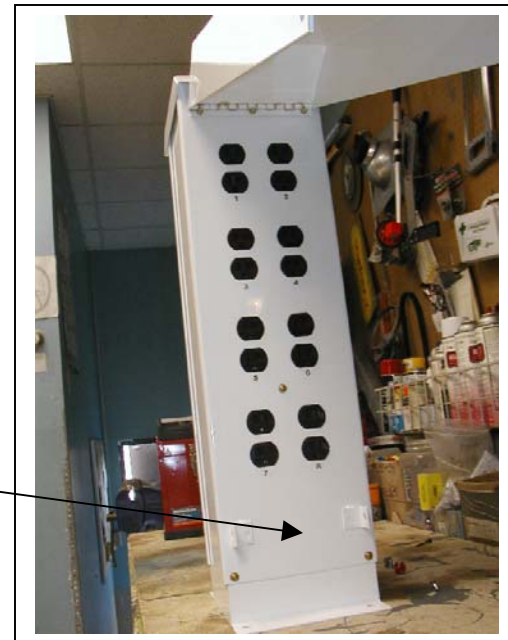

The VE/8-80 Power Post

Dimensions

*Height: 68cm
Width: 20cm
Depth: 33cm
Base:
20cm X 24cm*

The VE/8-80 Power Post.

*Panel Board Side:
Main Breaker 100A 240V Max.
8 Circuit Breaker Section*

*Receptacle Side:
8 15 – 50A 120/240V.*

*Main Cable Lugs:
1/0 Maximum
Twin Lugs for feed through
application.
Bottom Entry.*

Rugged steel construction with durable finish. Lockable Rain Hood Covers.

CONTACT: John Vickery Email: jvickery@live.ca