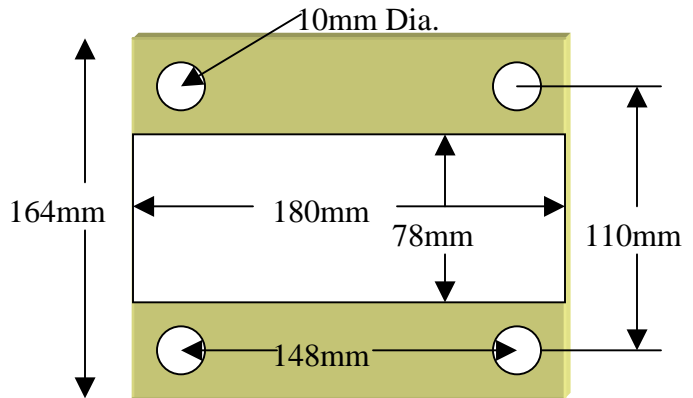

The VE/2-30-4 Marine Pedestal

Base Dimensions

CONTACT: John Vickery

Email: jvickery@live.ca

Vickery Electric Ltd.
P.O. Box 302 Whitby,
Ontario, Canada

Tel: (905) 668-1108
Fax: (905) 668-3531
Web: www.vickeryelectric.ca