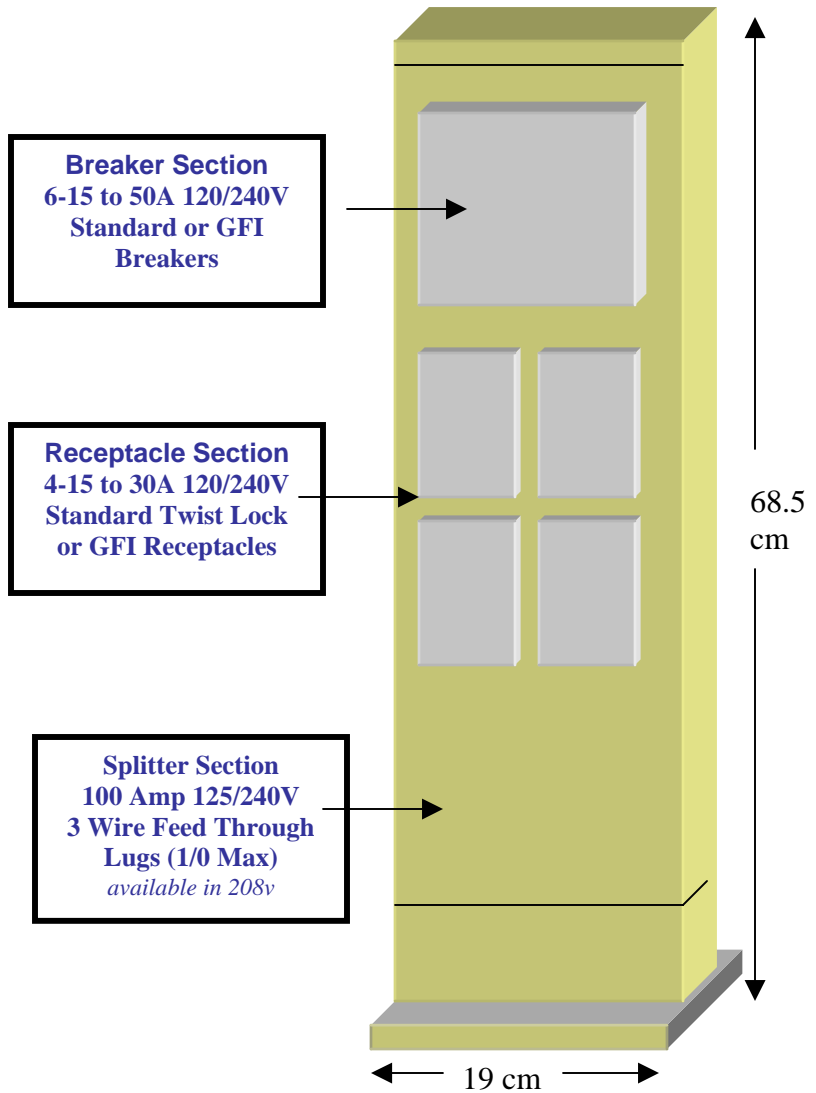

The VE/2-30-4 Marine Pedestal

Base Dimensions

CONTACT: John Vickery

Email: jvickery@live.ca

Vickery Electric Ltd.
P.O. Box 302 Whitby,
Ontario, Canada

Tel: (905) 668-1108
Fax: (905) 668-3531
Web: www.vickeryelectric.ca