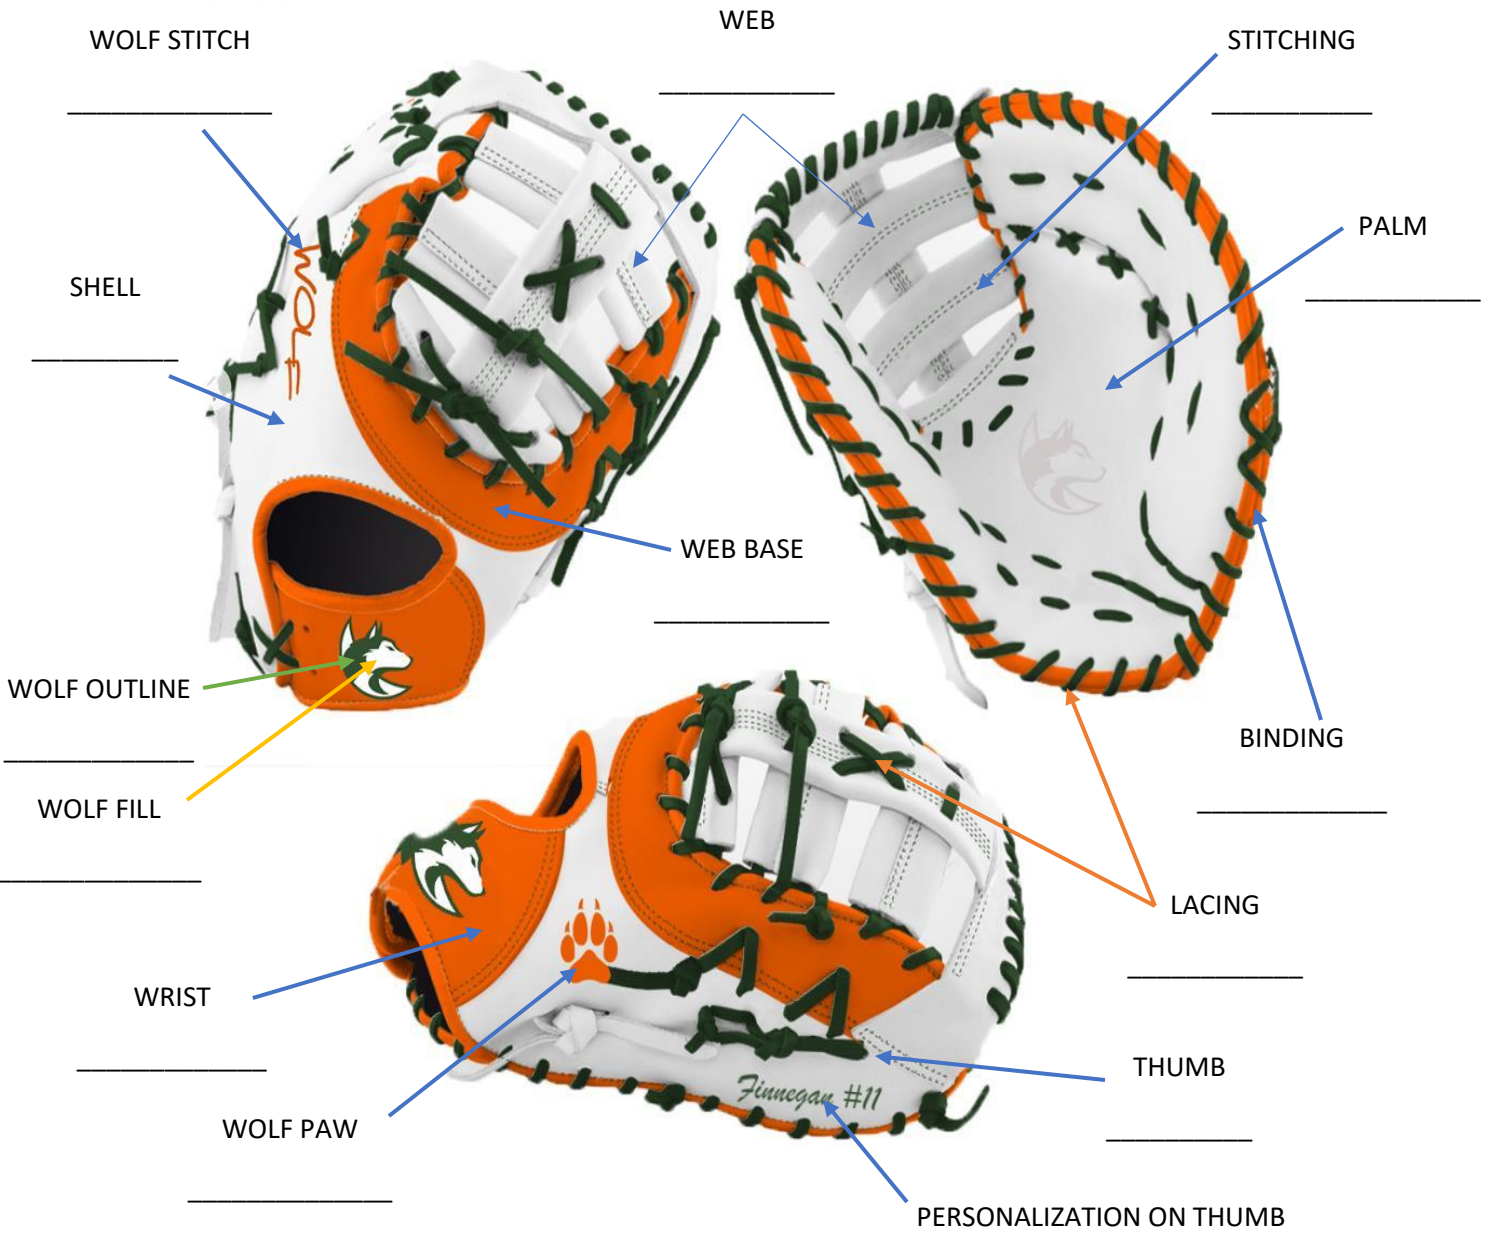

WOLF

FIRST BASE MITT

THROWING HAND: **RIGHT** **LEFT**

LEATHER TYPE: **ALPHA** **HUNTER**

SIZE: **12"** **12.5"** **12.75"** **13"**

COLOR _____

STYLE: *Script* **Block**

SKY BLUE, ROYAL, DARK GREY, LIME, MINT, GREEN,
WHITE, BEIGE, YELLOW, YELLOW TAN, TAN, ORANGE,
RED, MAROON, PINK, PURPLE, GREY, BLACK