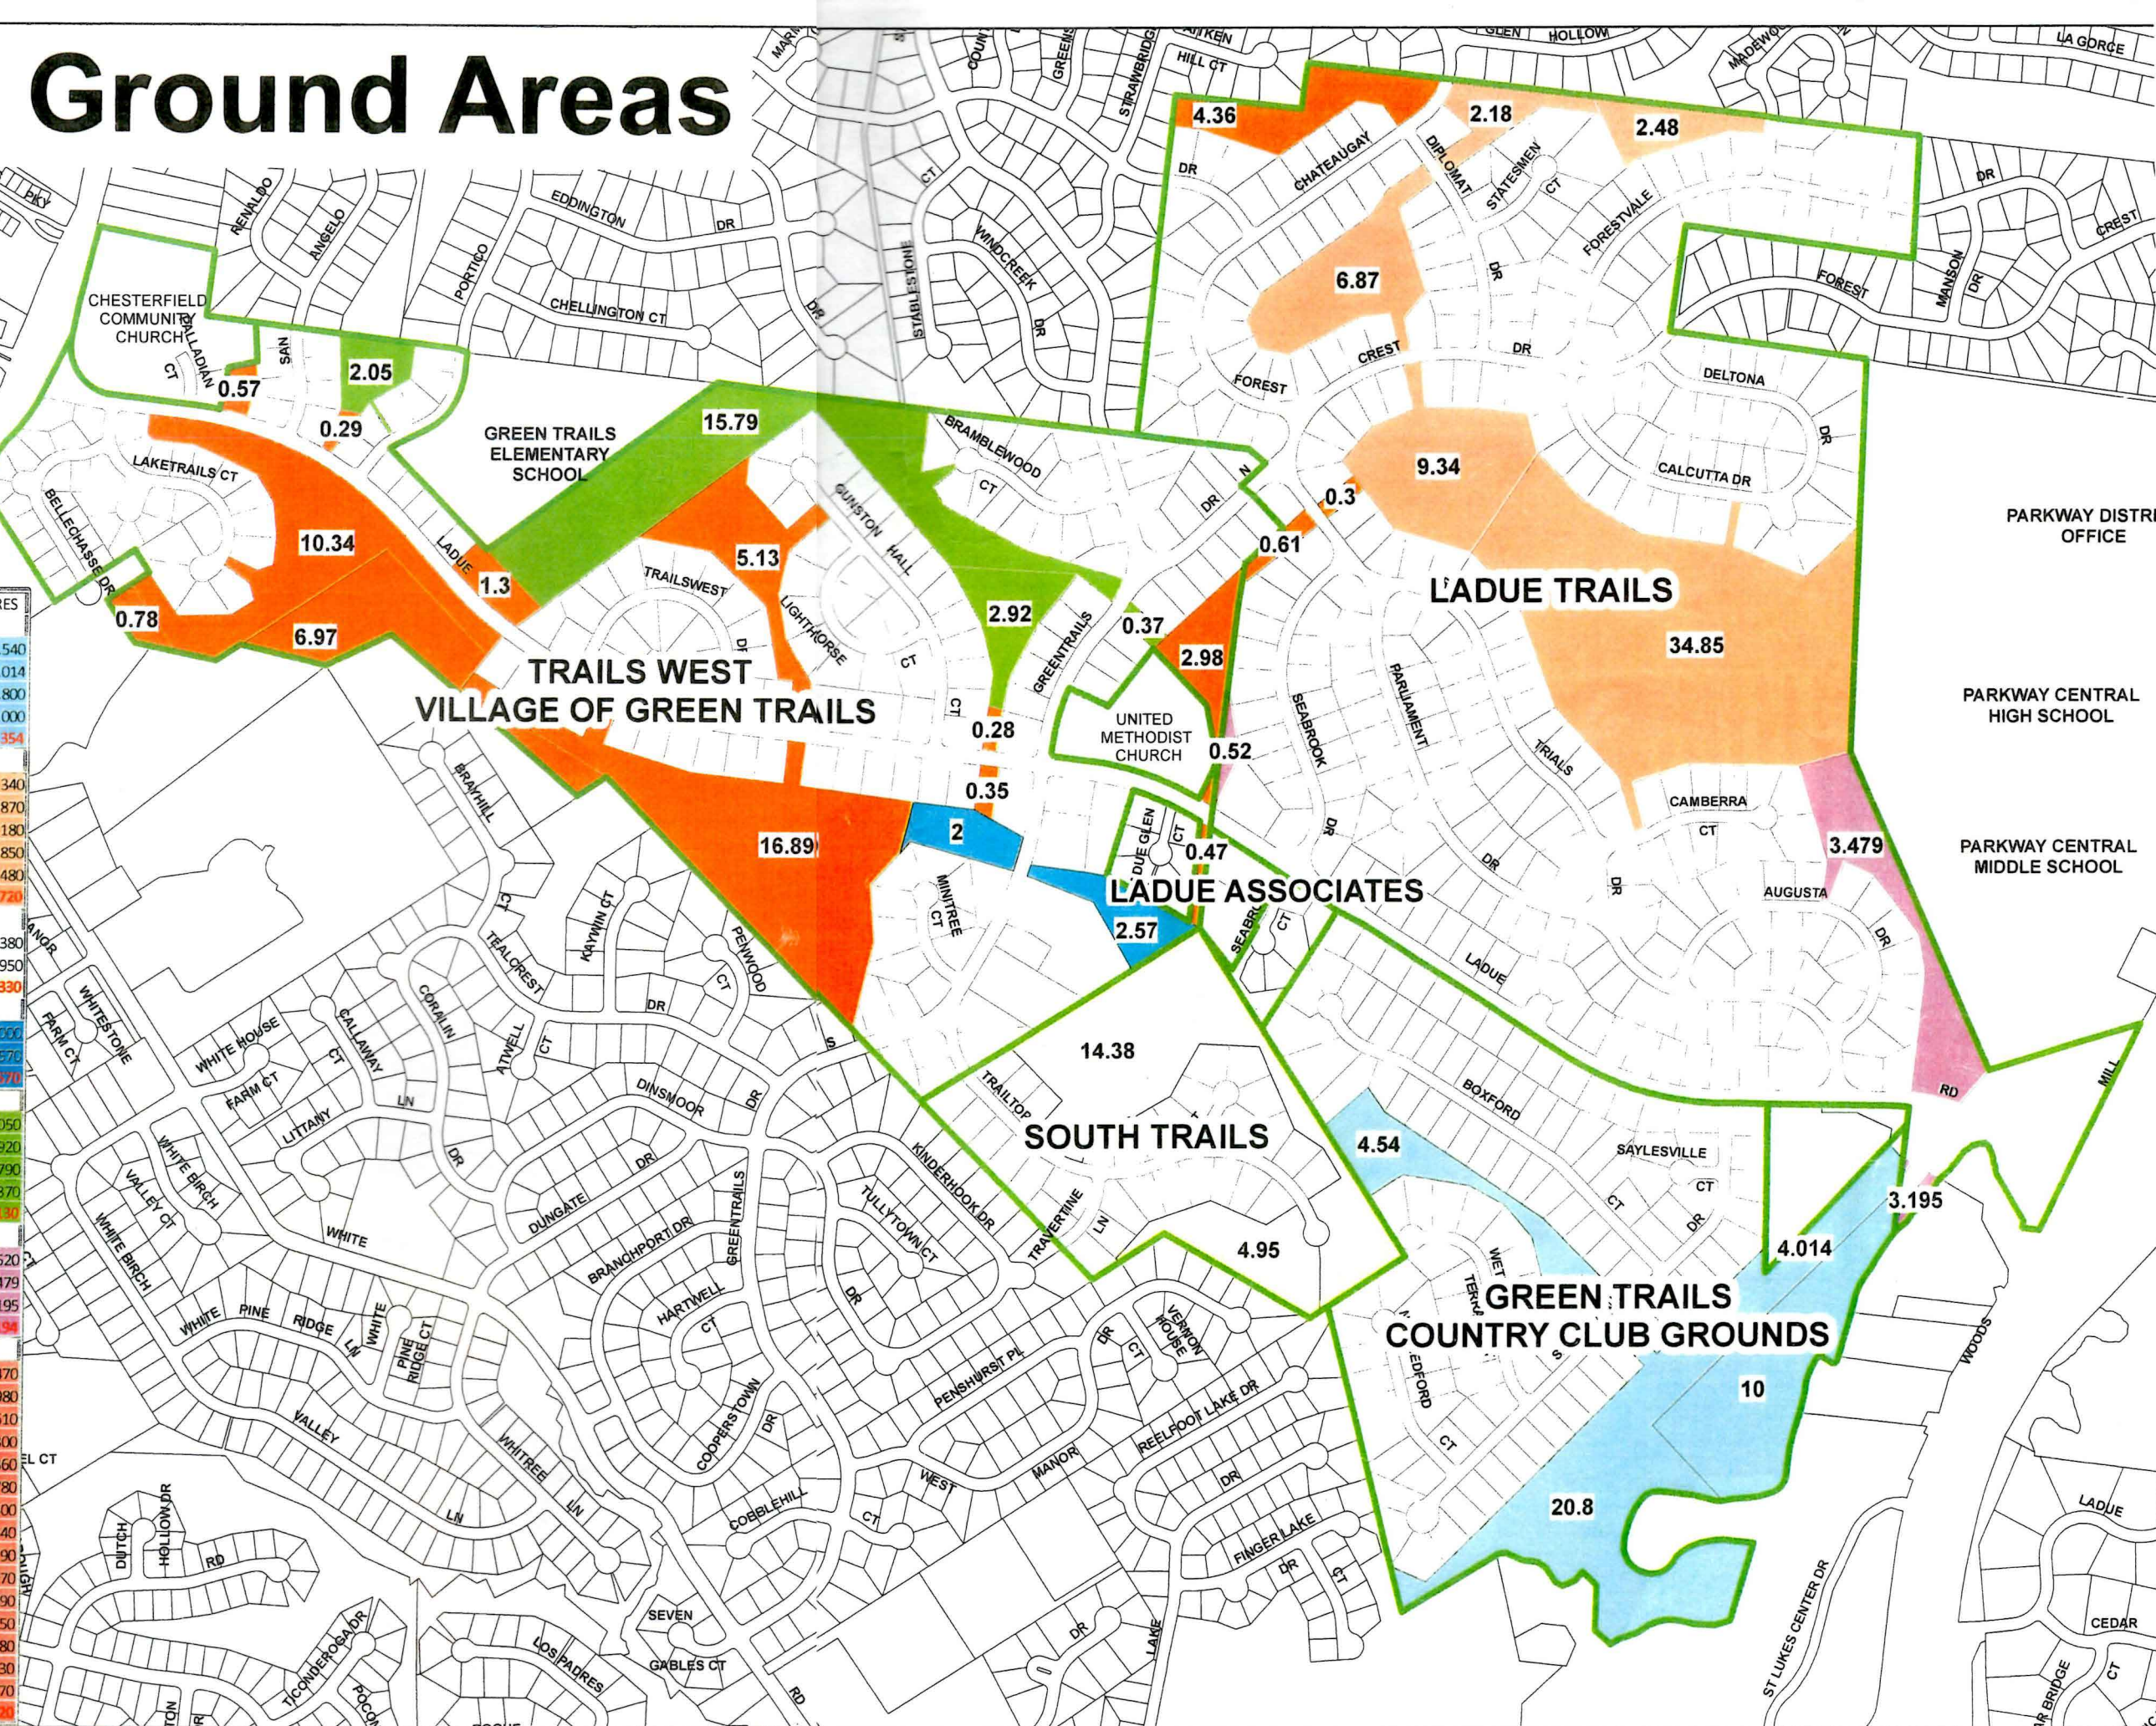

Common Ground Areas

NOT TO SCALE

OWNERS / TRUSTEES	ACRES
GREEN TRAILS COUNTRY CLUB GROUNDS PLAT 1 TRUSTEES	4.540
GREEN TRAILS COUNTRY CLUB GROUNDS PLAT 1 TRUSTEES	4.014
GREEN TRAILS COUNTRY CLUB GROUNDS PLAT 8 TRUSTEES	20.800
GREEN TRAILS COUNTRY CLUB GROUNDS TRUSTEES	10.000
	39.354
LADUE TRAILS PLAT 6 TRUSTEES	9.340
LADUE TRAILS PLAT 6 TRUSTEES	6.870
LADUE TRAILS PLAT 6 TRUSTEES	2.180
LADUE TRAILS PLAT 7 TRUSTEES	34.850
LADUE TRAILS PLAT 8 TRUSTEES	2.480
	55.720
SOUTH TRAILS SECTION OF VILLAGE GREEN TRUSTEES	14.380
SOUTH TRAILS SECTION OF VILLAGE GREEN TRUSTEES	4.950
	19.330
TRAILS WEST PARK TRUSTEES	2.000
TRAILS WEST PARK TRUSTEES	2.570
	4.570
TRAILS WEST SECTION OF GREEN TRAILS PLAT 3 TRUSTEES	2.050
TRAILS WEST SECTION OF GREEN TRAILS PLAT 5 TRUSTEES	2.920
TRAILS WEST SECTION OF GREEN TRAILS PLAT 6 TRUSTEES	15.790
TRAILS WEST SECTION OF GREEN TRAILS PLAT 6 TRUSTEES	0.370
	21.130
VILLAGE OF GREEN TRAILS PARK TRUSTEES	0.520
VILLAGE OF GREEN TRAILS PARK TRUSTEES	3.479
VILLAGE OF GREEN TRAILS PARK TRUSTEES	3.195
	7.194
VILLAGE OF GREEN TRAILS TRUSTEES	0.470
VILLAGE OF GREEN TRAILS TRUSTEES	2.980
VILLAGE OF GREEN TRAILS TRUSTEES	0.610
VILLAGE OF GREEN TRAILS TRUSTEES	0.300
VILLAGE OF GREEN TRAILS TRUSTEES	4.360
VILLAGE OF GREEN TRAILS TRUSTEES	0.780
VILLAGE OF GREEN TRAILS TRUSTEES	1.300
VILLAGE OF GREEN TRAILS TRUSTEES	10.340
VILLAGE OF GREEN TRAILS TRUSTEES	0.290
VILLAGE OF GREEN TRAILS TRUSTEES	6.970
VILLAGE OF GREEN TRAILS TRUSTEES	16.890
VILLAGE OF GREEN TRAILS TRUSTEES	0.350
VILLAGE OF GREEN TRAILS TRUSTEES	0.280
VILLAGE OF GREEN TRAILS TRUSTEES	5.130
VILLAGE OF GREEN TRAILS TRUSTEES	0.570
	51.620