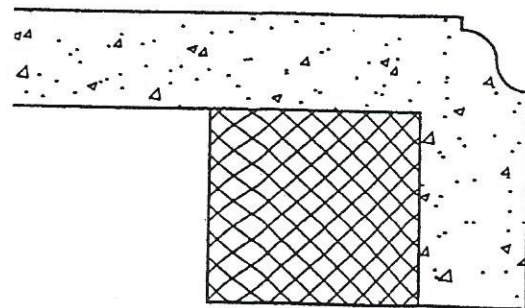

Regular Standard Edges

R-205

3/8" RADIUS TOP & BOTTOM

R-210

1/8" RADIUS TOP & BOTTOM

R-215

1/4" RADIUS TOP & BOTTOM

R-220

1/2" RADIUS TOP ONLY

R-230

1/4" B.B.

Countertops by Design LLC

Regular Standard Edges

R-235
BEVEL TOP & BOTTOM

R-240
STEPPED 3/8" RADIUS

R-250
1/4" STEPPED B.B. W/ FILLET

R-260
SMALL OGEE W/ FILLET

R-270
3/8" RADIUS COVE

Regular Standard Edge

Vanity Edges Only

Countertops by Design LLC

Double Stacked Edges

D-300
BULLNOSE

D-310
DOUBLE 1/4" RADIUS B.B.