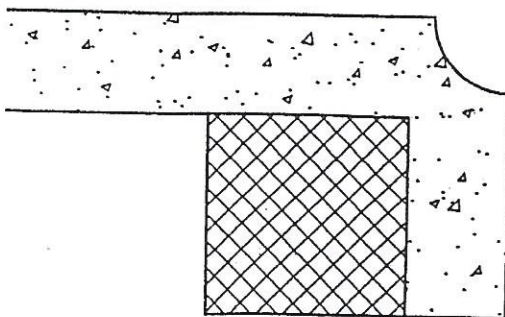

1/2" RADIUS TOP ONLY

R-230

1/4" B.B.

Countertops by Design LLC

Regular Standard Edges

R-235
BEVEL TOP & BOTTOM

R-240
STEPPED 3/8" RADIUS

R-250
1/4" STEPPED B.B. W/ FILLET

R-260
SMALL OGEE W/ FILLET

R-270
3/8" RADIUS COVE

Regular Standard Edge

Vanity Edges Only

Countertops by Design LLC

Double Stacked Edges

D-300
BULLNOSE

D-310
DOUBLE 1/4" RADIUS B.B.