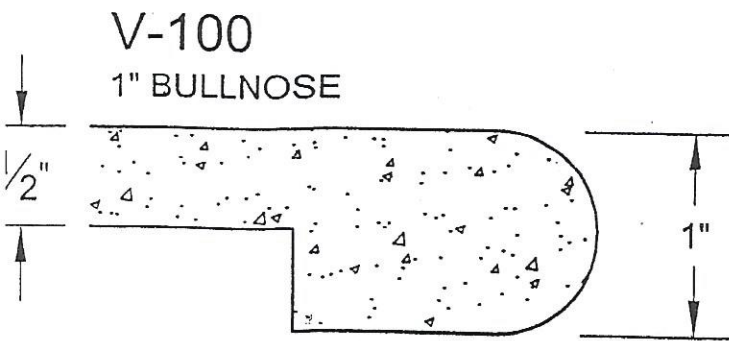

R-260
SMALL OGEE W/ FILLET

R-270
3/8" RADIUS COVE

Regular Standard Edge

Vanity Edges Only

Countertops by Design LLC

Double Stacked Edges

D-300
BULLNOSE

D-310
DOUBLE 1/4" RADIUS B.B.