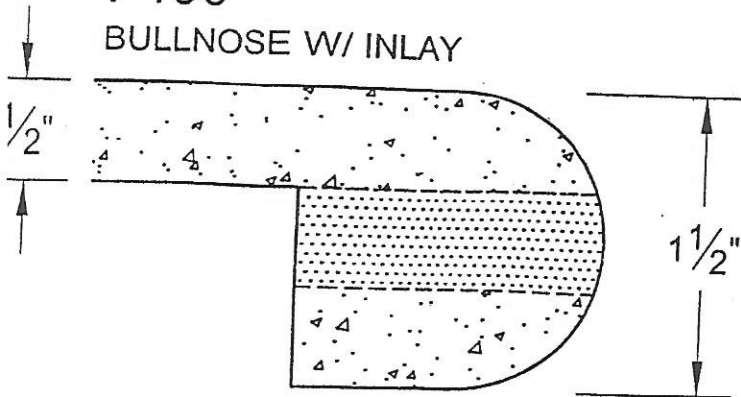

D-335
BEVEL TOP & BOTTOM

D-340
DOUBLE STEPPED 3/8" RADIUS

D-390
LARGE OGEE

D-395
LARGE OGEE W/ FILLET

Countertops by Design LLC

Edges With Inlay

I-400

BULLNOSE W/ INLAY