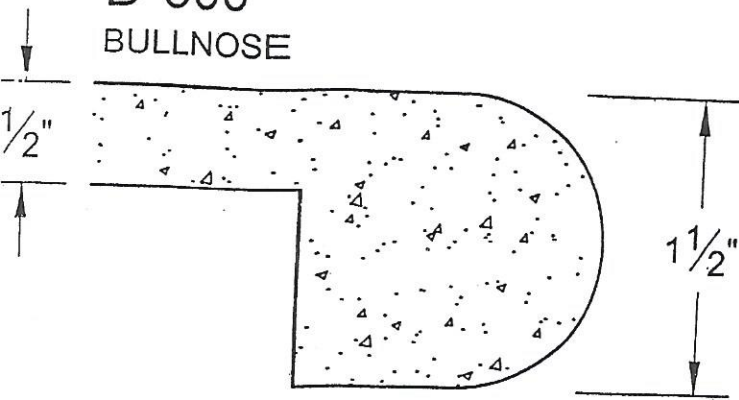

R-260
SMALL OGEE W/ FILLET

R-270
3/8" RADIUS COVE

Regular Standard Edge

Vanity Edges Only

Countertops by Design LLC

Double Stacked Edges

D-300
BULLNOSE

D-310
DOUBLE 1/4" RADIUS B.B.