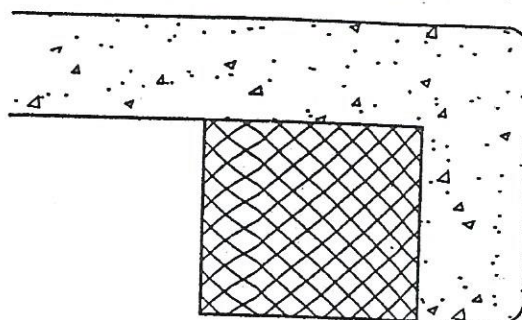

Regular Standard Edges

R-205

3/8" RADIUS TOP & BOTTOM

R-210

1/8" RADIUS TOP & BOTTOM

R-215

1/4" RADIUS TOP & BOTTOM

R-220

1/2" RADIUS TOP ONLY

R-230

1/4" B.B.

Countertops by Design LLC

Regular Standard Edges

R-235
BEVEL TOP & BOTTOM

R-240
STEPPED 3/8" RADIUS

R-250
1/4" STEPPED B.B. W/ FILLET