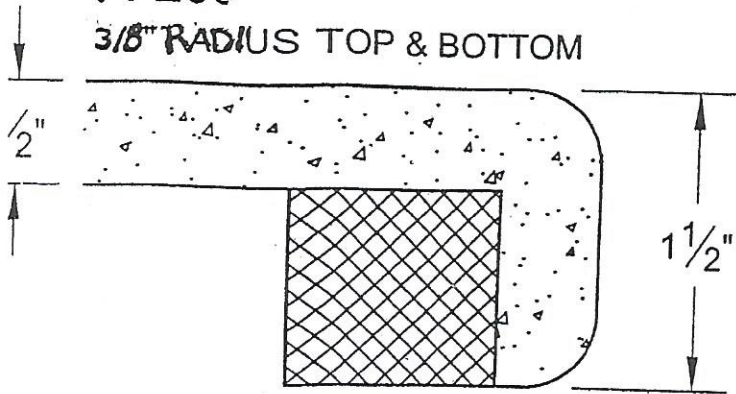

Regular Standard Edges

R-205

3/8" RADIUS TOP & BOTTOM

R-210

1/8" RADIUS TOP & BOTTOM

R-215

1/4" RADIUS TOP & BOTTOM

R-220

1/2" RADIUS TOP ONLY

R-230

1/4" B.B.

Countertops by Design LLC

Regular Standard Edges

R-235
BEVEL TOP & BOTTOM

R-240
STEPPED 3/8" RADIUS

R-250
1/4" STEPPED B.B. W/ FILLET

R-260
SMALL OGEE W/ FILLET

R-270
3/8" RADIUS COVE

Regular Standard Edge

Vanity Edges Only

Countertops by Design LLC

Double Stacked Edges

D-300
BULLNOSE

D-310
DOUBLE 1/4" RADIUS B.B.