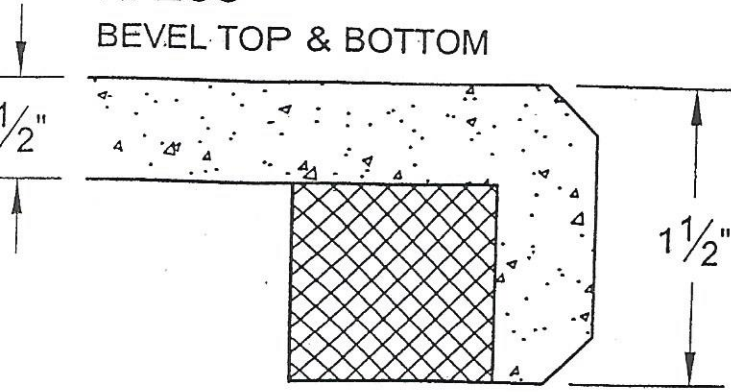

1/2" RADIUS TOP ONLY

R-230

1/4" B.B.

Countertops by Design LLC

Regular Standard Edges

R-235
BEVEL TOP & BOTTOM

R-240
STEPPED 3/8" RADIUS

R-250
1/4" STEPPED B.B. W/ FILLET

R-260
SMALL OGEE W/ FILLET

R-270
3/8" RADIUS COVE

Regular Standard Edge

Vanity Edges Only

Countertops by Design LLC

Double Stacked Edges

D-300
BULLNOSE

D-310
DOUBLE 1/4" RADIUS B.B.