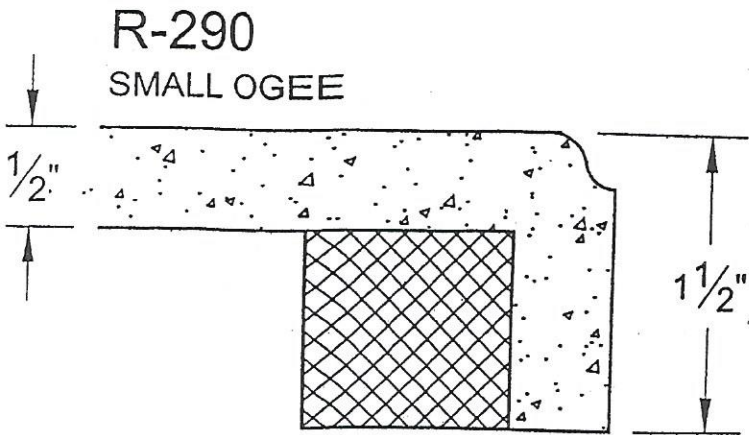

Regular Standard Edge