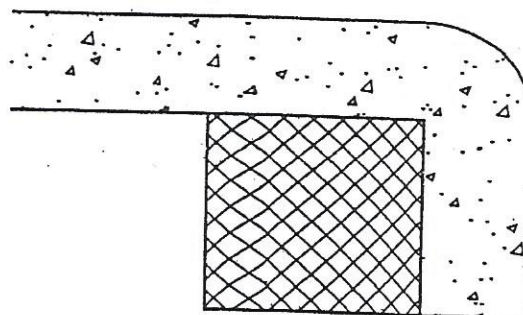

Regular Standard Edges

R-205

3/8" RADIUS TOP & BOTTOM

R-210

1/8" RADIUS TOP & BOTTOM

R-215

1/4" RADIUS TOP & BOTTOM

R-220

1/2" RADIUS TOP ONLY

R-230

1/4" B.B.

Countertops by Design LLC

Regular Standard Edges

R-235
BEVEL TOP & BOTTOM

R-240
STEPPED 3/8" RADIUS

R-250
1/4" STEPPED B.B. W/ FILLET