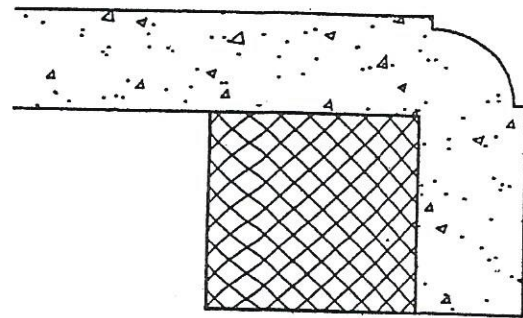

1/2" RADIUS TOP ONLY

R-230

1/4" B.B.

Countertops by Design LLC

Regular Standard Edges

R-235
BEVEL TOP & BOTTOM

R-240
STEPPED 3/8" RADIUS

R-250
1/4" STEPPED B.B. W/ FILLET

R-260
SMALL OGEE W/ FILLET

R-270
3/8" RADIUS COVE

Regular Standard Edge

Vanity Edges Only

Countertops by Design LLC

Double Stacked Edges

D-300
BULLNOSE

D-310
DOUBLE 1/4" RADIUS B.B.