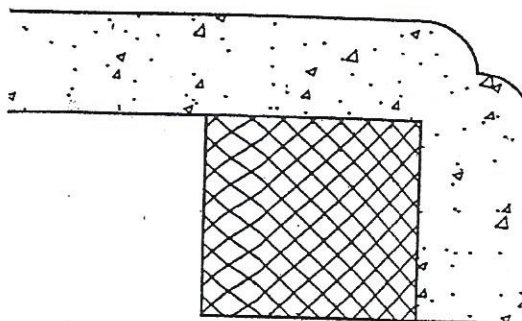

Regular Standard Edges

R-205

3/8" RADIUS TOP & BOTTOM

R-210

1/8" RADIUS TOP & BOTTOM

R-215

1/4" RADIUS TOP & BOTTOM

R-220

1/2" RADIUS TOP ONLY

R-230

1/4" B.B.

Countertops by Design LLC

Regular Standard Edges

R-235
BEVEL TOP & BOTTOM

R-240
STEPPED 3/8" RADIUS

R-250
1/4" STEPPED B.B. W/ FILLET