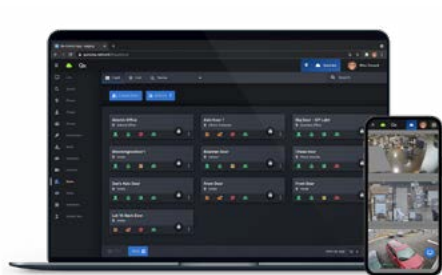

QxControl™ & Farpointe

QxControl™ is a Unified Video and Access Control platform, natively offering both to provide the most intuitive and complete user experience. To support this approach Qumulex offers products manufactured by Farpointe Data.

Specifications

- **Gateways:** Compatible with Qumulex QxLink, QxStation and QxPower gateways.
- **Cameras:** Cameras and encoders supporting ONVIF profile S.
- **Door Controllers:** Axis A1001, Axis A1601.
- Gateways use the Linux Ubuntu LTS 64 Bit operating system.
- QxCots is available for installation on 3rd party hardware.