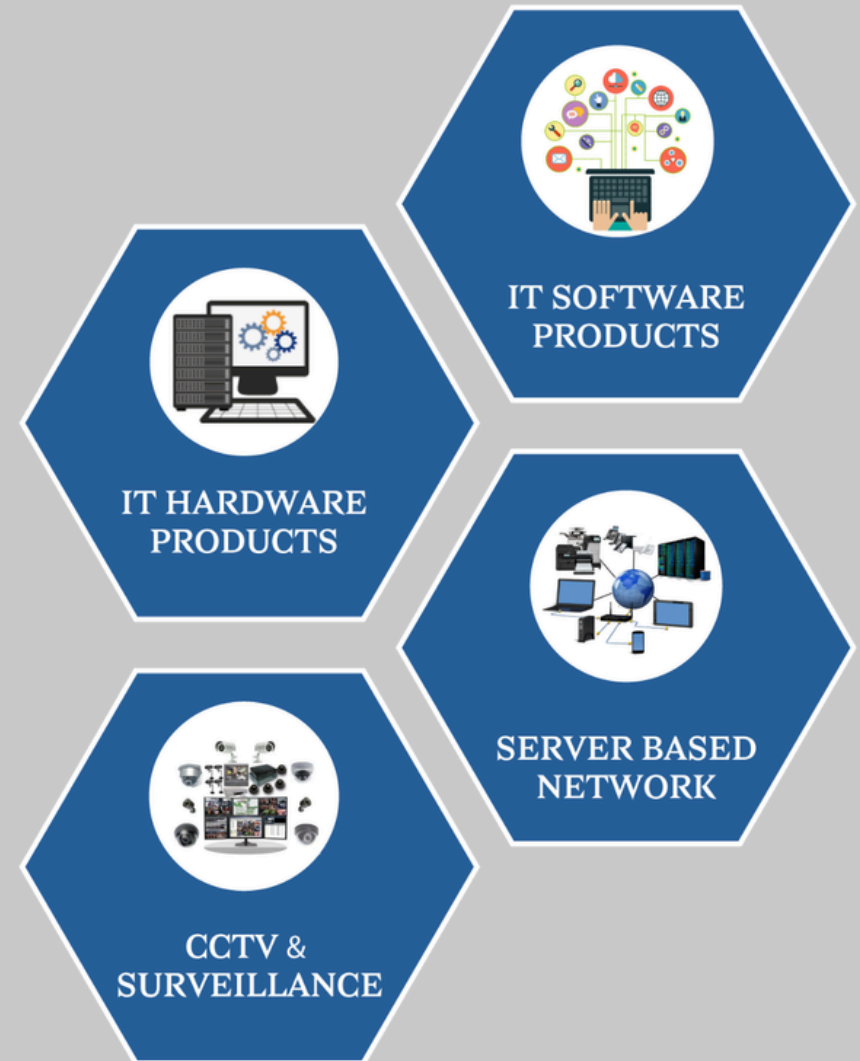

functions with only one goal: to deliver specific services based on your goals and objectives, and we mold our services around them for the effective results for you.

We provide all types of IT hardware and software services. We also deal in Campuswide Network with server solutions .

Surveillance Applications

Video Management Software

- Centralised Management
- Scalability and Adaptability
- Advanced Video Analytics
- Multi- Site Monitoring
- User-Friendly Interface
- Secure Data Storage
- Integration Capabilities
- Real-Time Monitoring and Alerts
- Remote Accessibility
- Comprehensive Reporting Tools